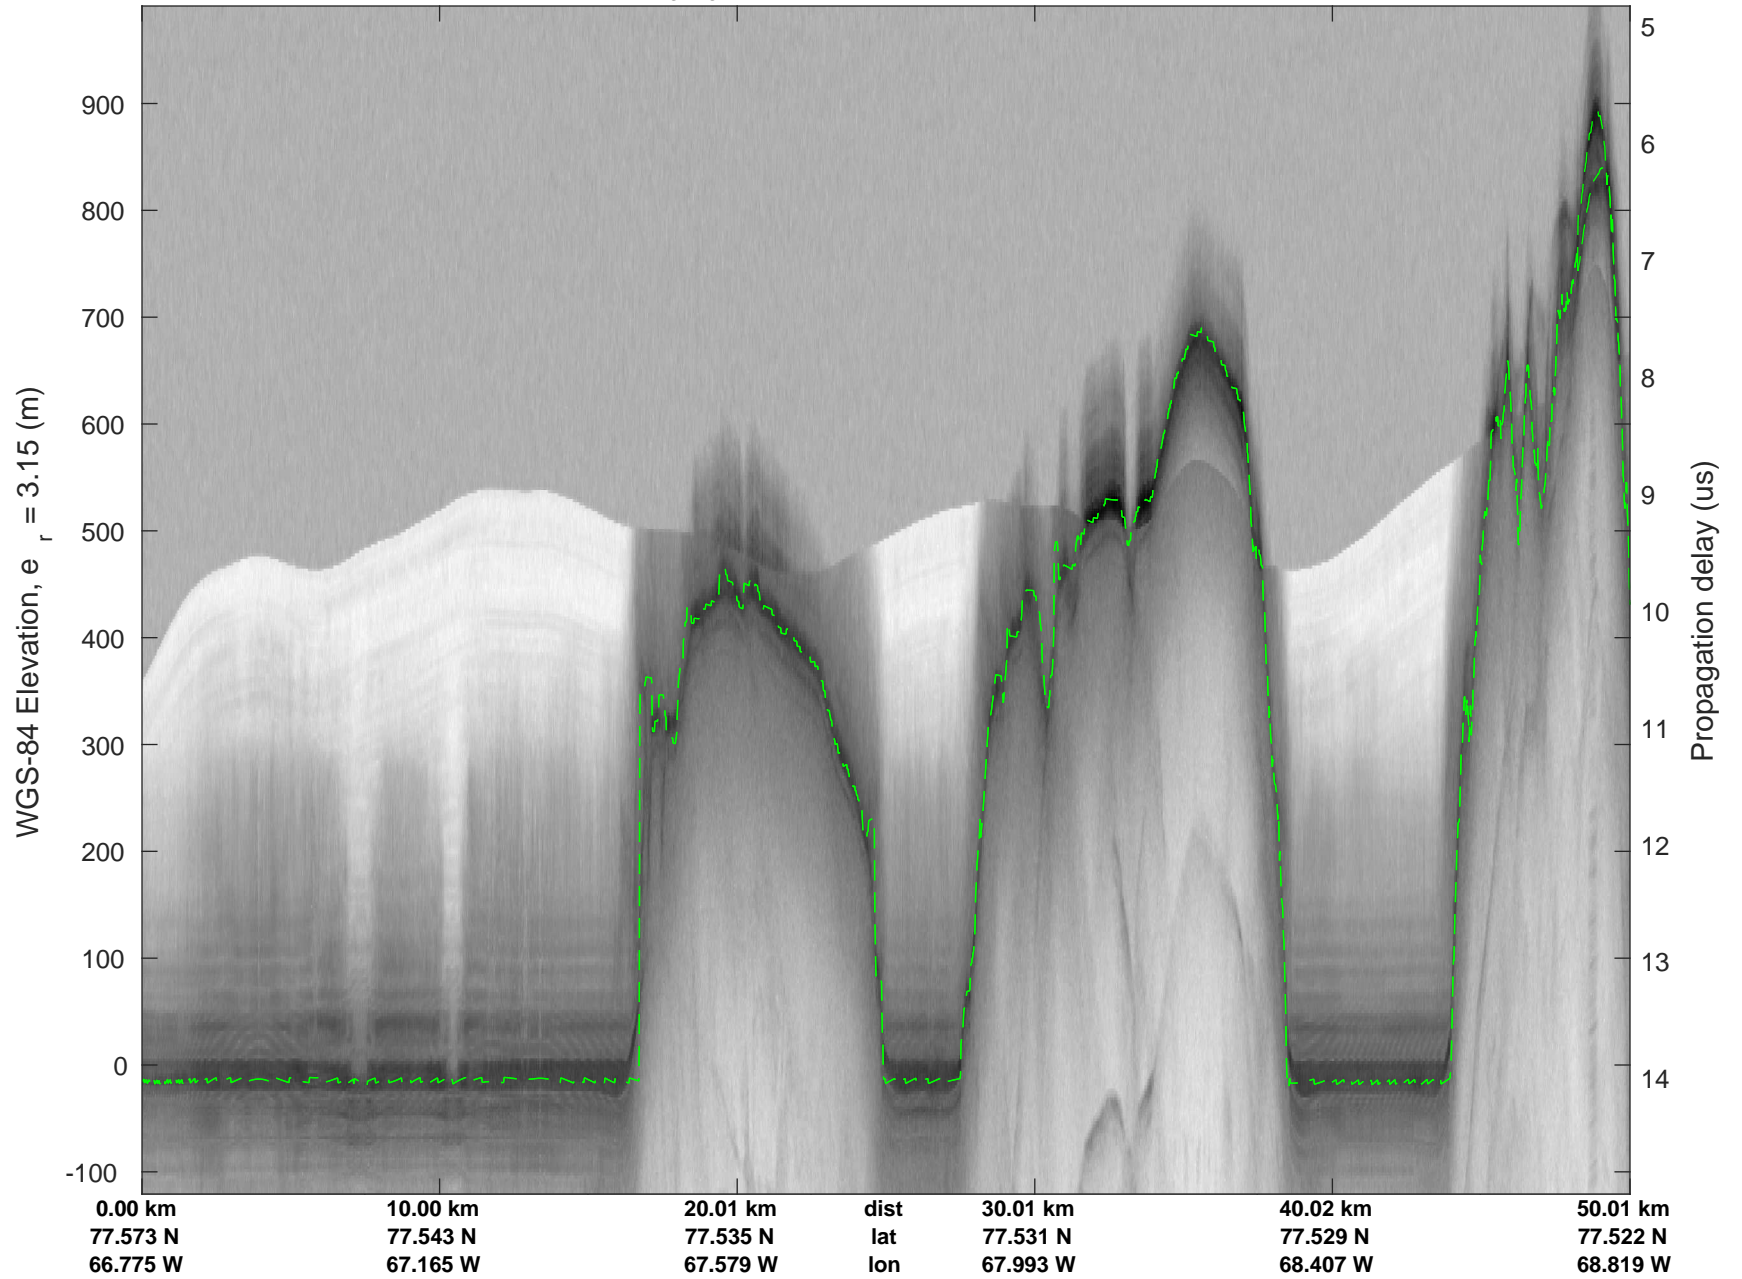

rds 2017_Greenland_P3: "Zigzag East" 20170407_09_006: 16:14:15.7 to 16:19:35.6 GPS