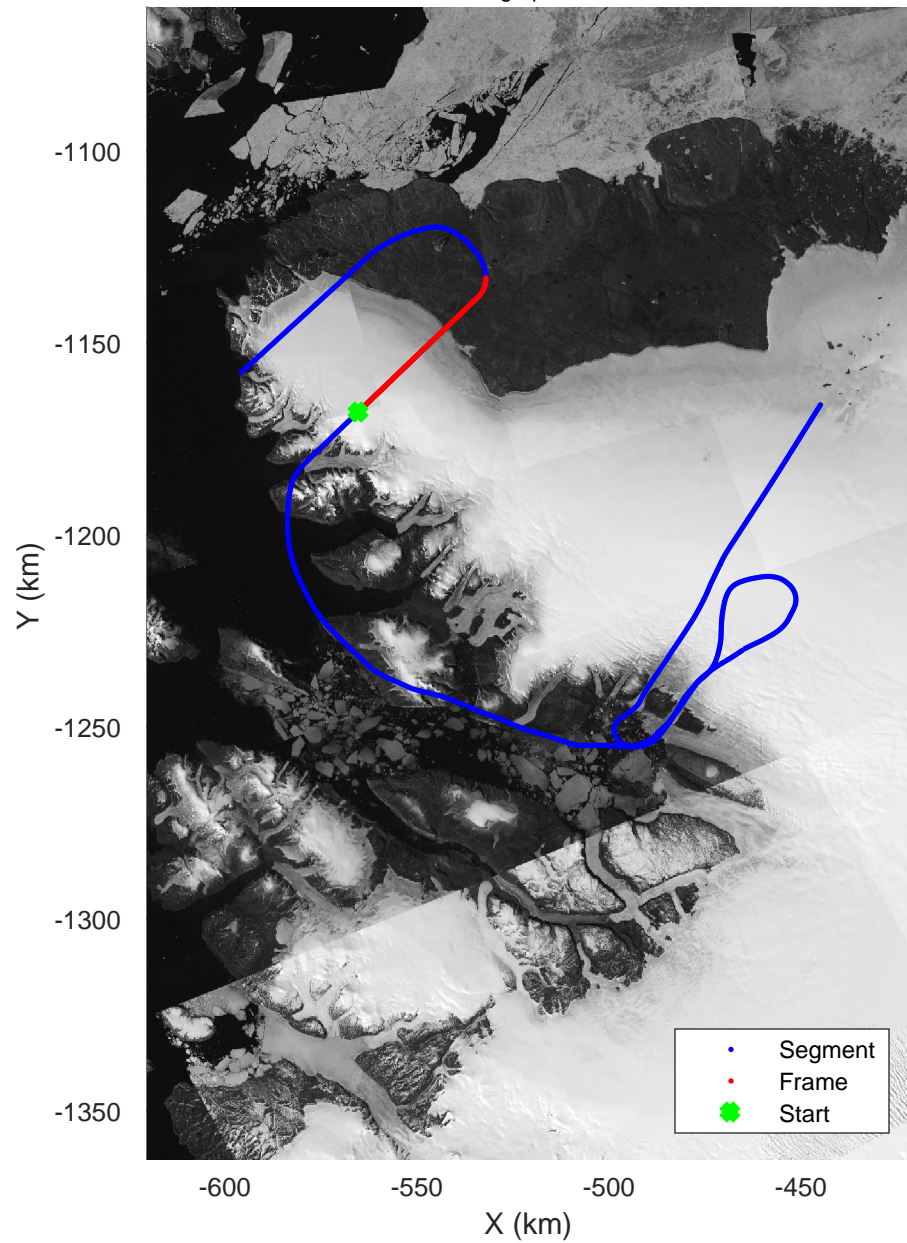

Zigzag East
20170407_09_008
Polar Stereograph 70N/-45E

rds 2017_Greenland_P3: "Zigzag East" 20170407_09_008: 16:25:48.4 to 16:32:09.6 GPS

rds 2017_Greenland_P3: "Zigzag East" 20170407_09_008: 16:25:48.4 to 16:32:09.6 GPS

Zigzag East
20170407_09_009
Polar Stereograph 70N/-45E

rds 2017_Greenland_P3: "Zigzag East" 20170407_09_009: 16:32:09.9 to 16:38:21.0 GPS

rds 2017_Greenland_P3: "Zigzag East" 20170407_09_009: 16:32:09.9 to 16:38:21.0 GPS