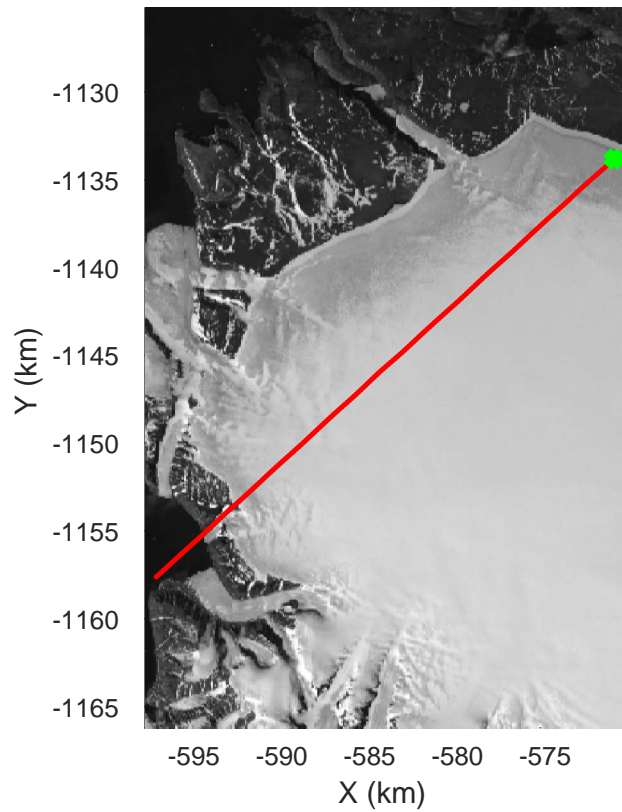

Zigzag East
20170407_09_010
Polar Stereograph 70N/-45E

rds 2017_Greenland_P3: "Zigzag East" 20170407_09_010: 16:38:21.3 to 16:44:29.0 GPS

rds 2017_Greenland_P3: "Zigzag East" 20170407_09_010: 16:38:21.3 to 16:44:29.0 GPS