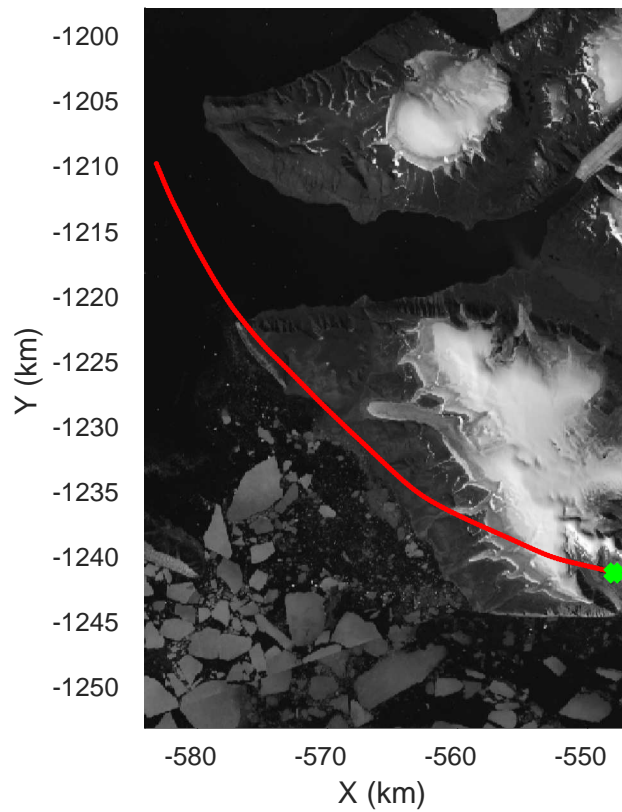

Zigzag East
20170407_09_006
Polar Stereograph 70N/-45E

rds 2017_Greenland_P3: "Zigzag East" 20170407_09_006: 16:14:15.7 to 16:19:35.6 GPS

rds 2017_Greenland_P3: "Zigzag East" 20170407_09_006: 16:14:15.7 to 16:19:35.6 GPS