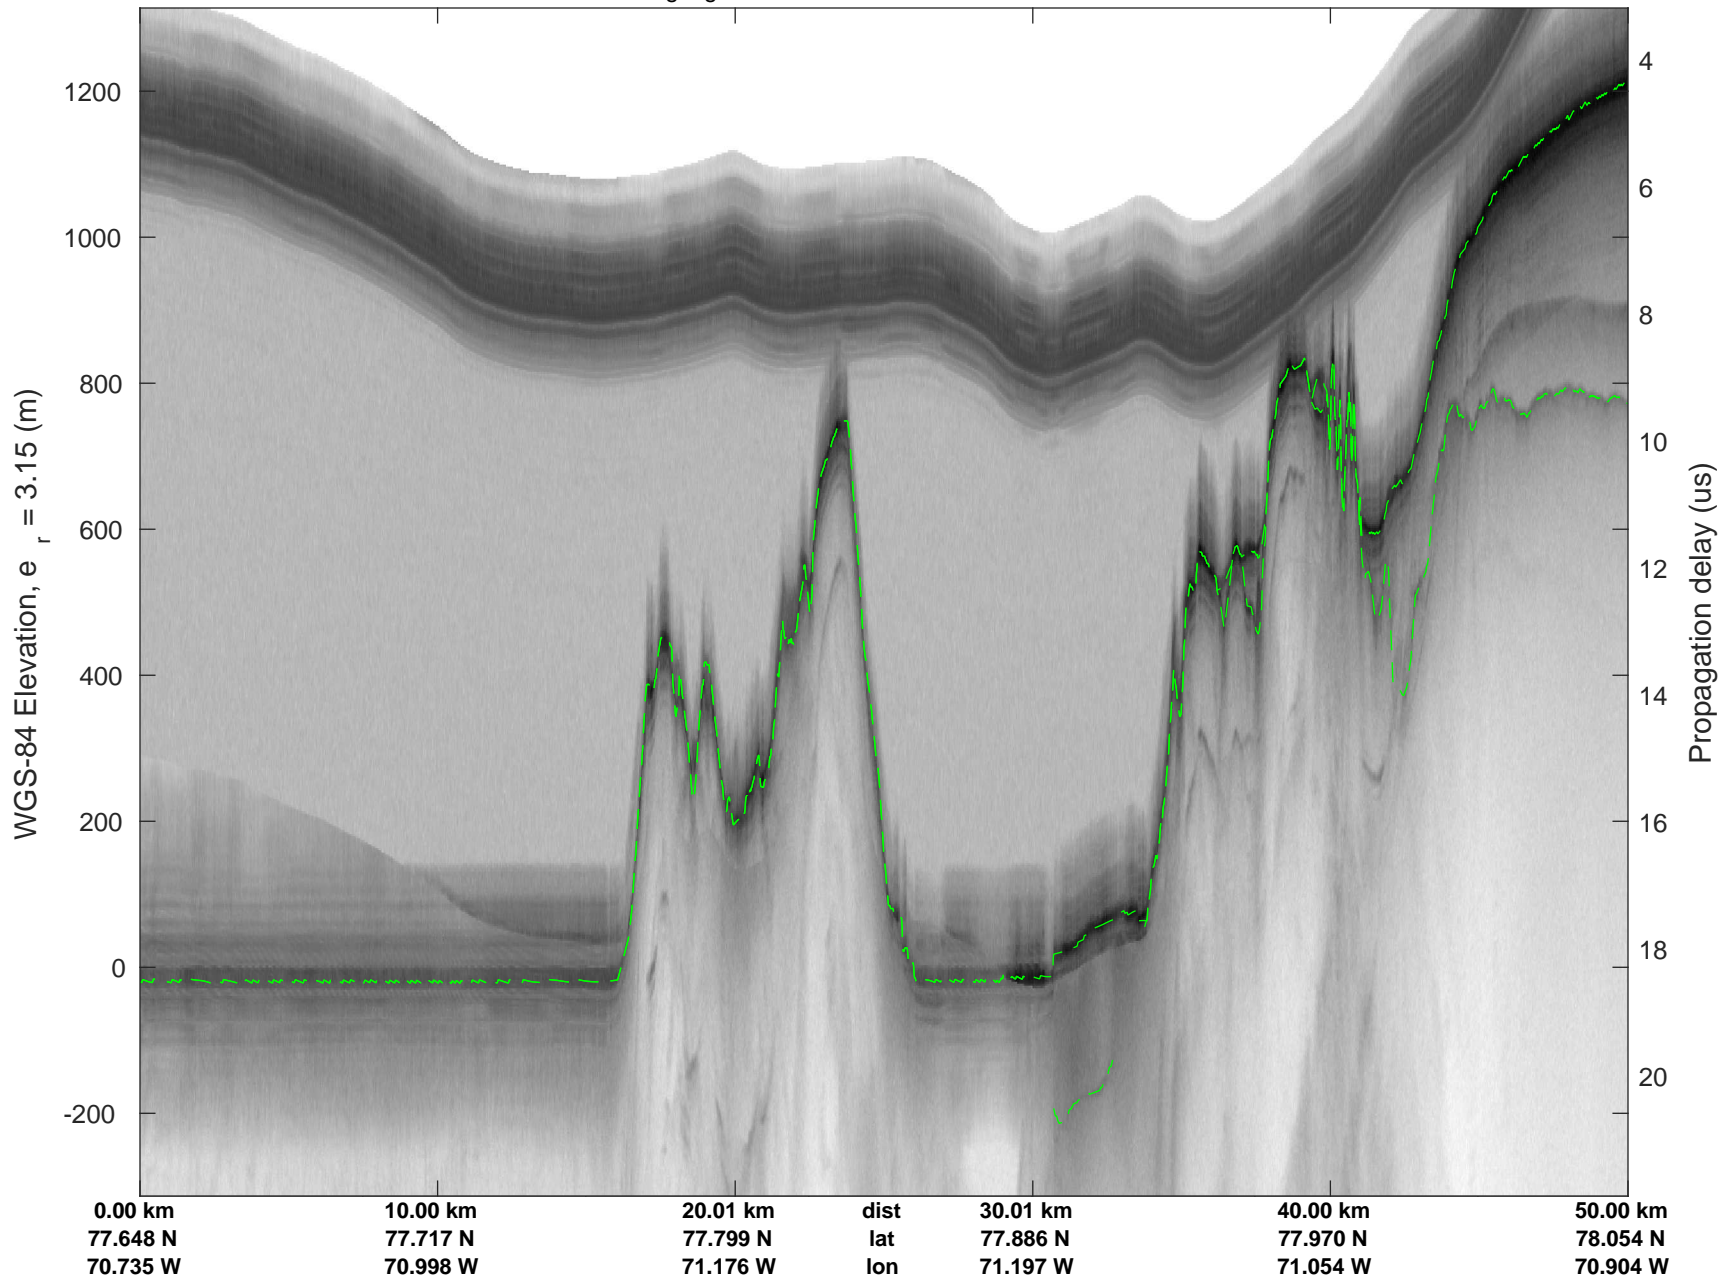

Zigzag East
20170407_09_007
Polar Stereograph 70N/-45E

rds 2017_Greenland_P3: "Zigzag East" 20170407_09_007: 16:19:35.8 to 16:25:48.1 GPS

rds 2017_Greenland_P3: "Zigzag East" 20170407_09_007: 16:19:35.8 to 16:25:48.1 GPS

Zigzag East
20170407_09_008
Polar Stereograph 70N/-45E

rds 2017_Greenland_P3: "Zigzag East" 20170407_09_008: 16:25:48.4 to 16:32:09.6 GPS

rds 2017_Greenland_P3: "Zigzag East" 20170407_09_008: 16:25:48.4 to 16:32:09.6 GPS