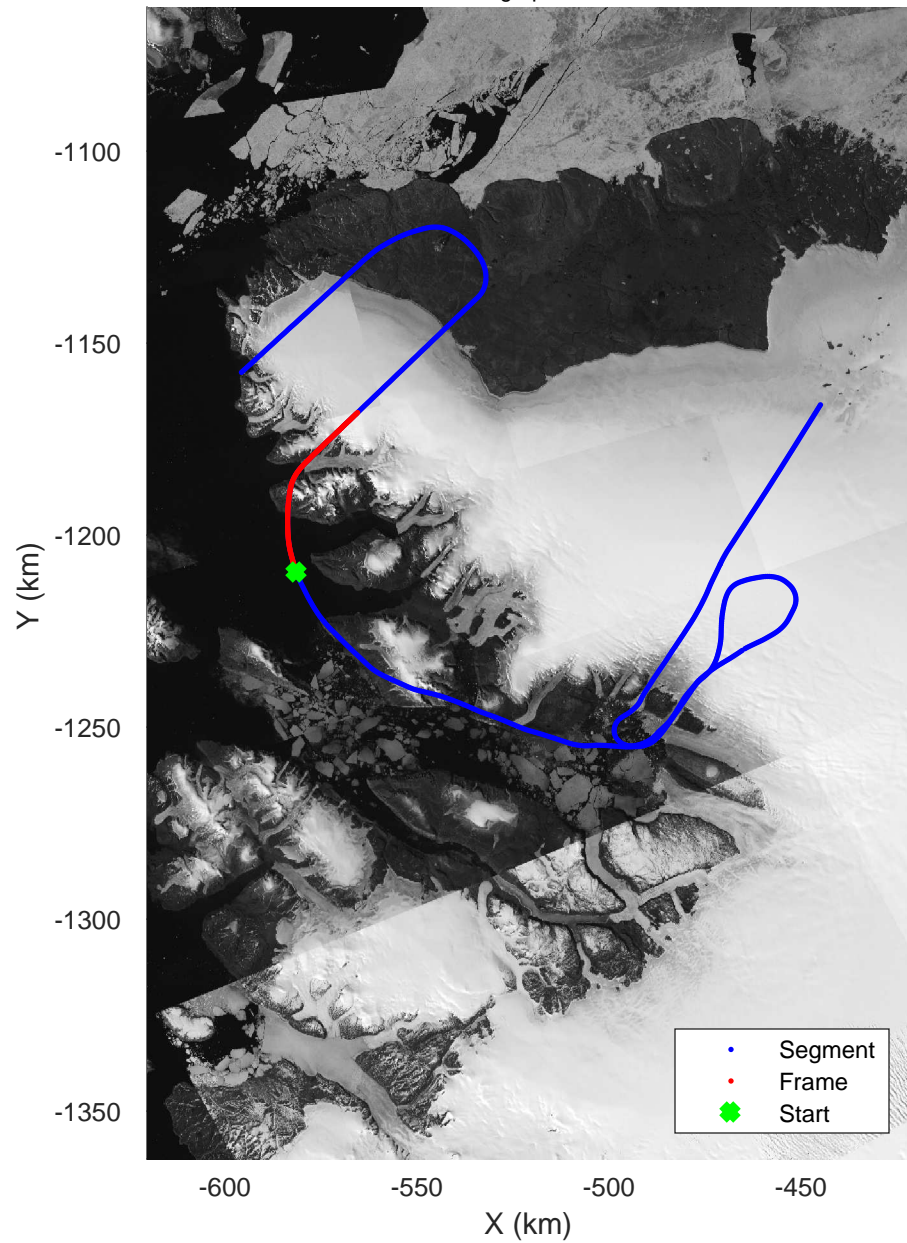

Zigzag East
20170407_09_007
Polar Stereograph 70N/-45E

rds 2017_Greenland_P3: "Zigzag East" 20170407_09_007: 16:19:35.8 to 16:25:48.1 GPS

rds 2017_Greenland_P3: "Zigzag East" 20170407_09_007: 16:19:35.8 to 16:25:48.1 GPS

Zigzag East
20170407_09_008
Polar Stereograph 70N/-45E

rds 2017_Greenland_P3: "Zigzag East" 20170407_09_008: 16:25:48.4 to 16:32:09.6 GPS

rds 2017_Greenland_P3: "Zigzag East" 20170407_09_008: 16:25:48.4 to 16:32:09.6 GPS