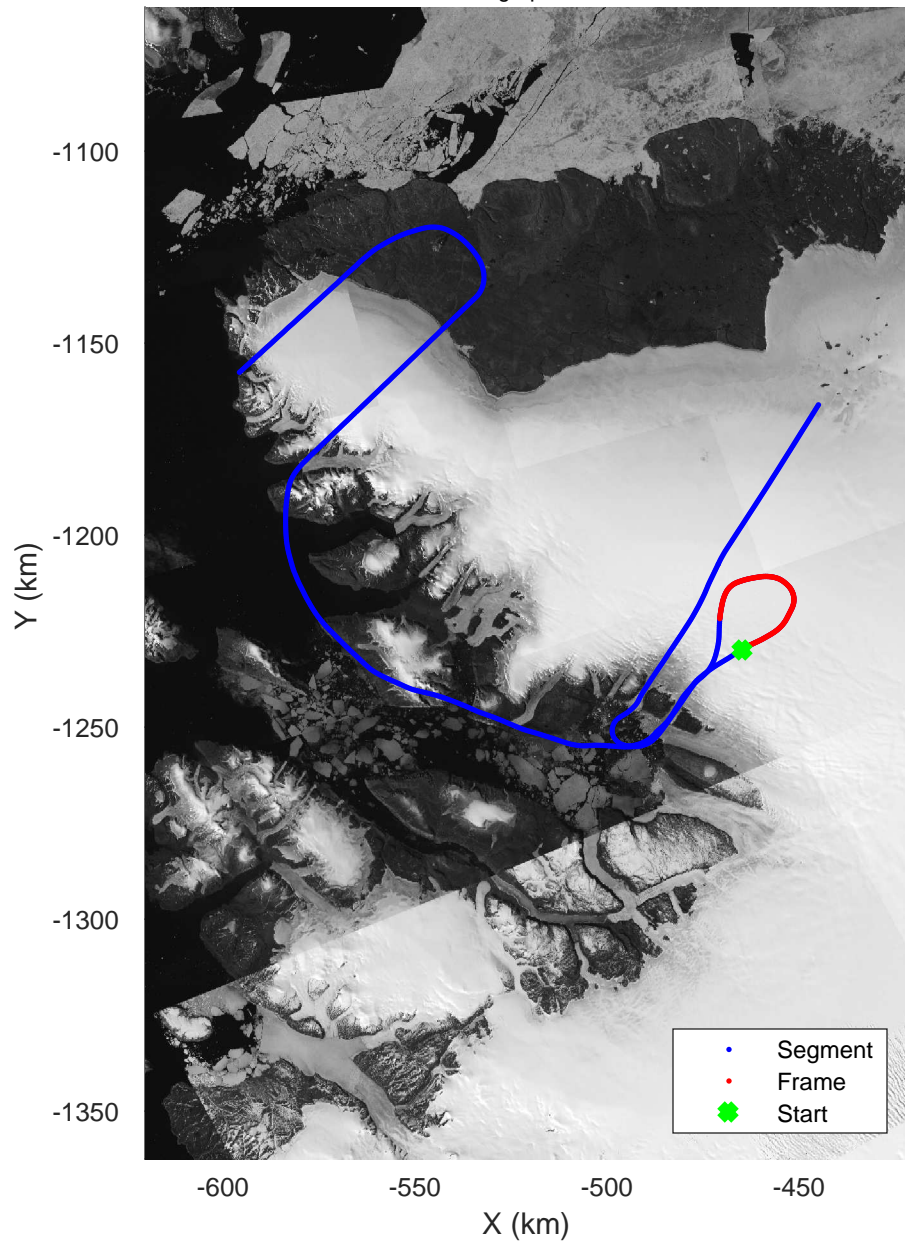

Zigzag East
20170407_09_004
Polar Stereograph 70N/-45E