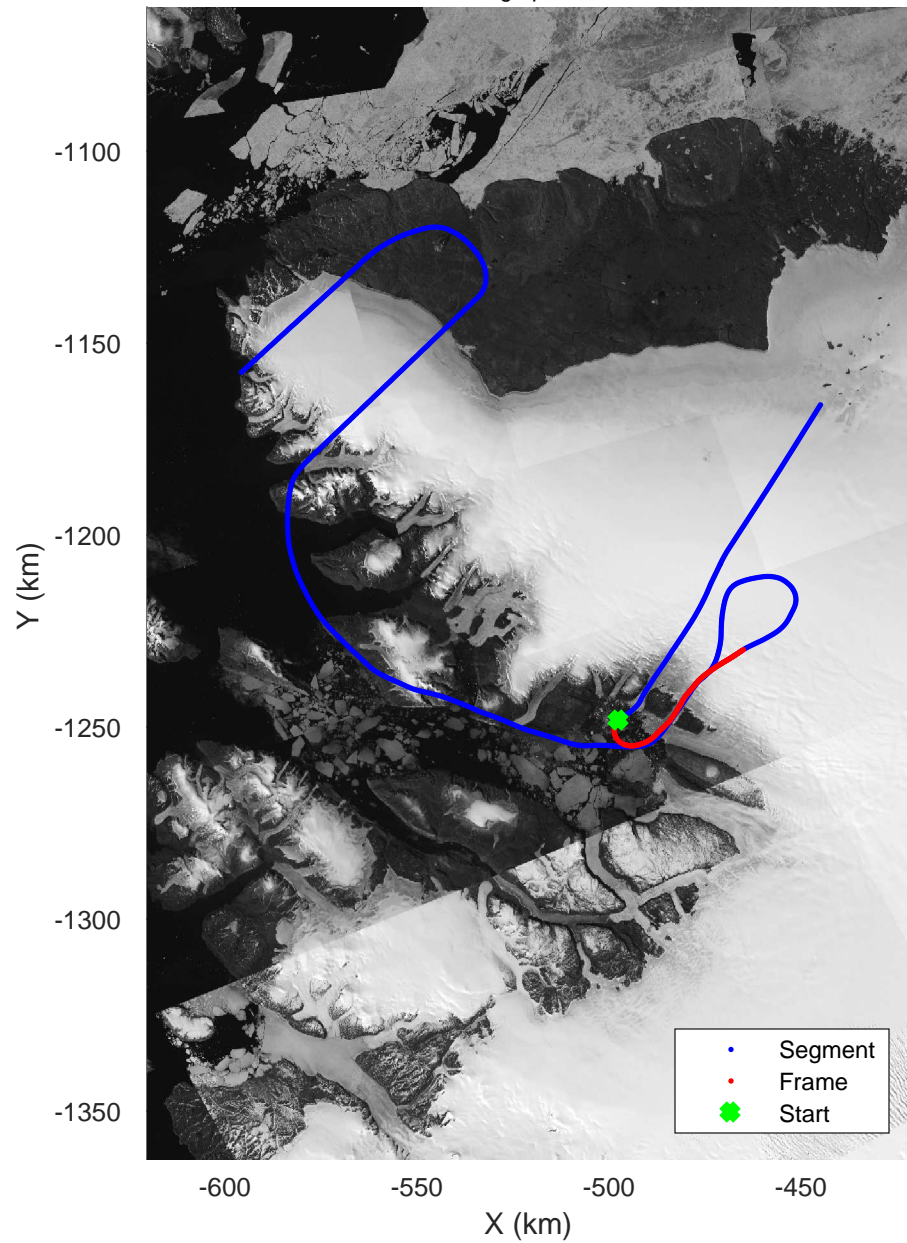

Zigzag East
20170407_09_003
Polar Stereograph 70N/-45E