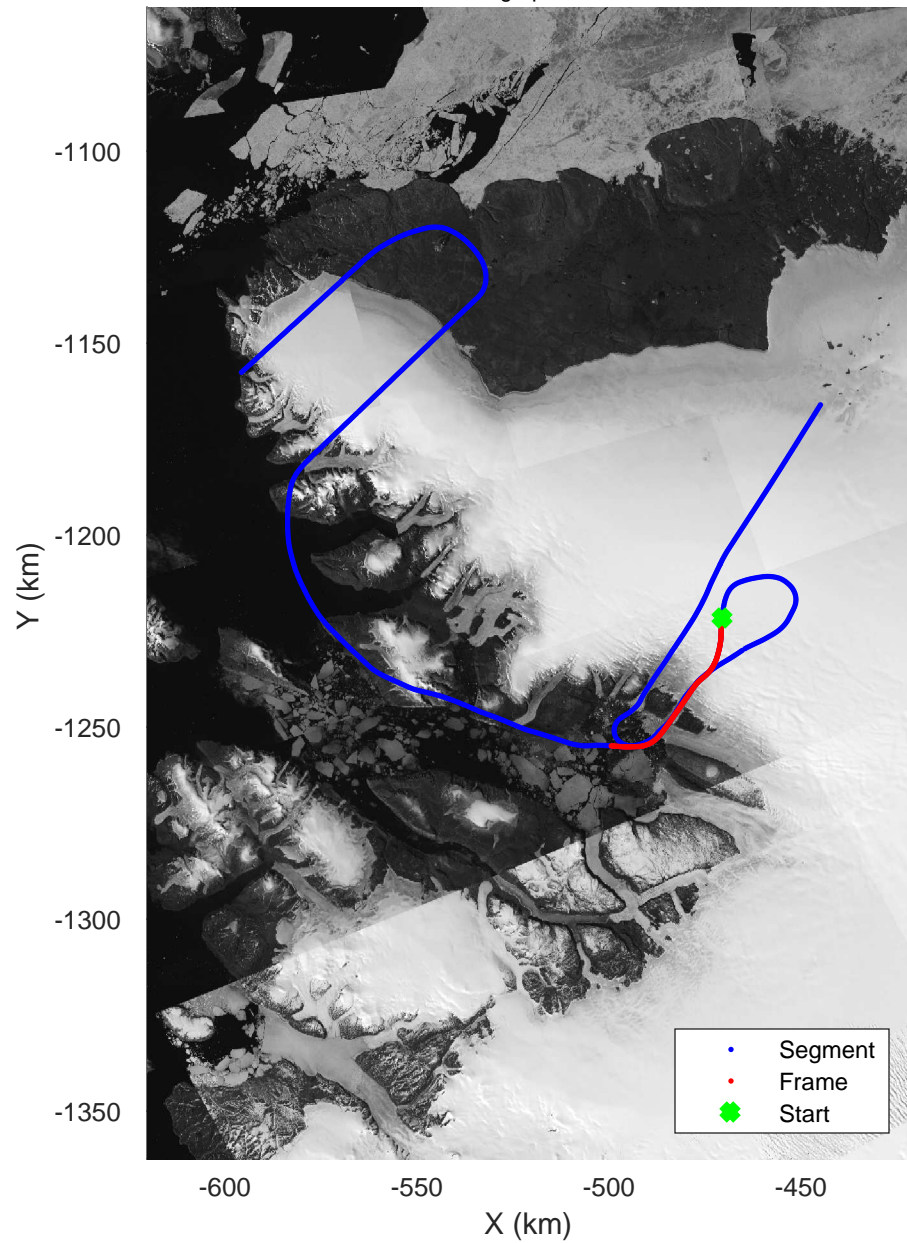

Zigzag East
20170407_09_005
Polar Stereograph 70N/-45E