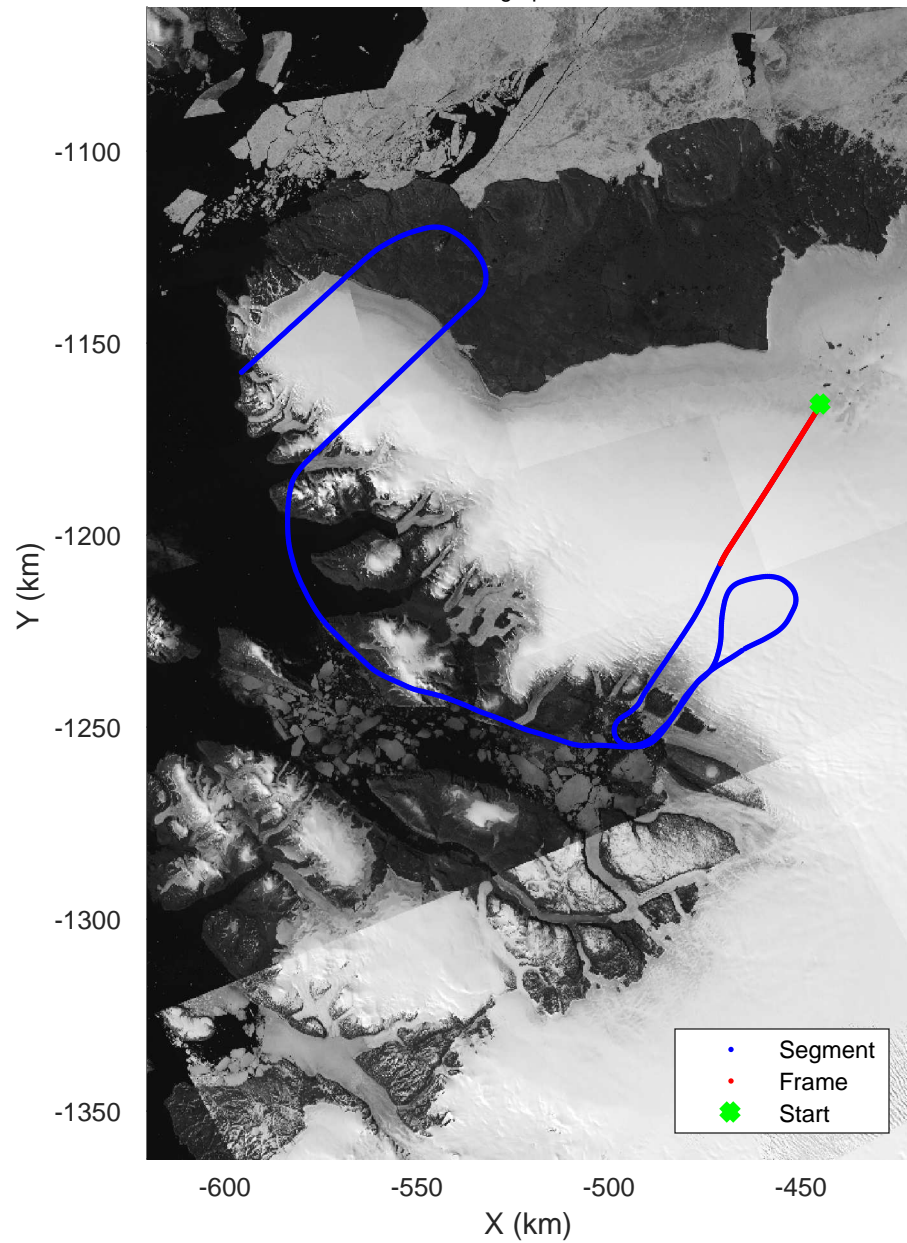

Zigzag East
20170407_09_001
Polar Stereograph 70N/-45E

rds 2017_Greenland_P3: "Zigzag East" 20170407_09_001: 15:43:50.1 to 15:49:40.1 GPS

rds 2017_Greenland_P3: "Zigzag East" 20170407_09_001: 15:43:50.1 to 15:49:40.1 GPS

Zigzag East
20170407_09_010
Polar Stereograph 70N/-45E

rds 2017_Greenland_P3: "Zigzag East" 20170407_09_010: 16:38:21.3 to 16:44:29.0 GPS

rds 2017_Greenland_P3: "Zigzag East" 20170407_09_010: 16:38:21.3 to 16:44:29.0 GPS

rds 2017_Greenland_P3: "Zigzag East" 20170407_09_011: 16:44:29.2 to 16:48:59.9 GPS

rds 2017_Greenland_P3: "Zigzag East" 20170407_09_011: 16:44:29.2 to 16:48:59.9 GPS