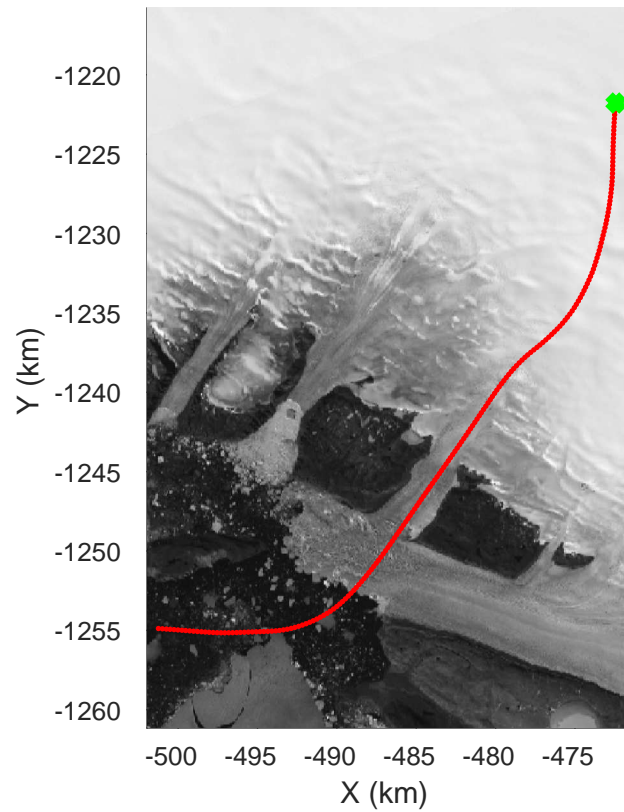

Zigzag East
20170407_09_004
Polar Stereograph 70N/-45E

rds 2017_Greenland_P3: "Zigzag East" 20170407_09_004: 16:02:05.3 to 16:07:58.7 GPS

rds 2017_Greenland_P3: "Zigzag East" 20170407_09_004: 16:02:05.3 to 16:07:58.7 GPS