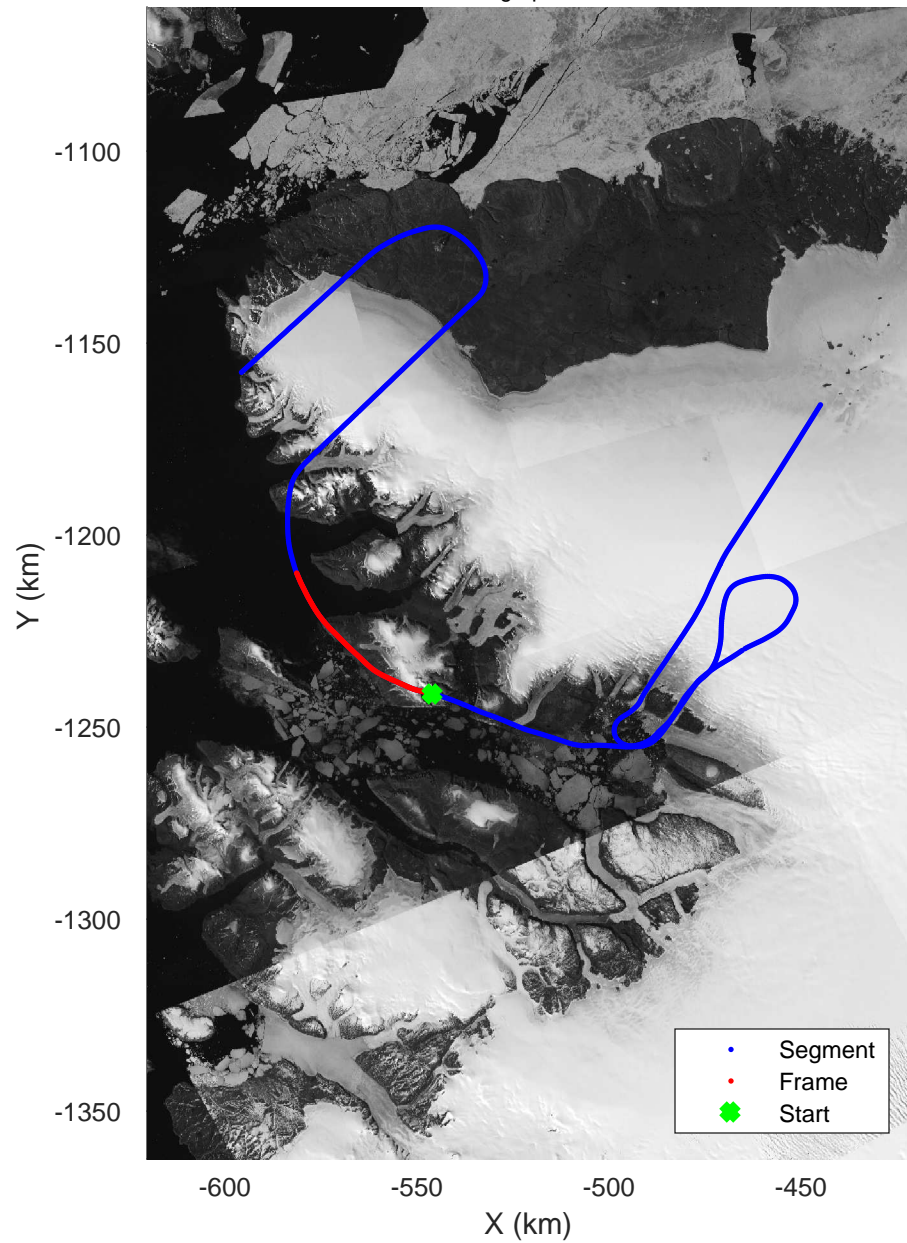

Zigzag East
20170407_09_007
Polar Stereograph 70N/-45E