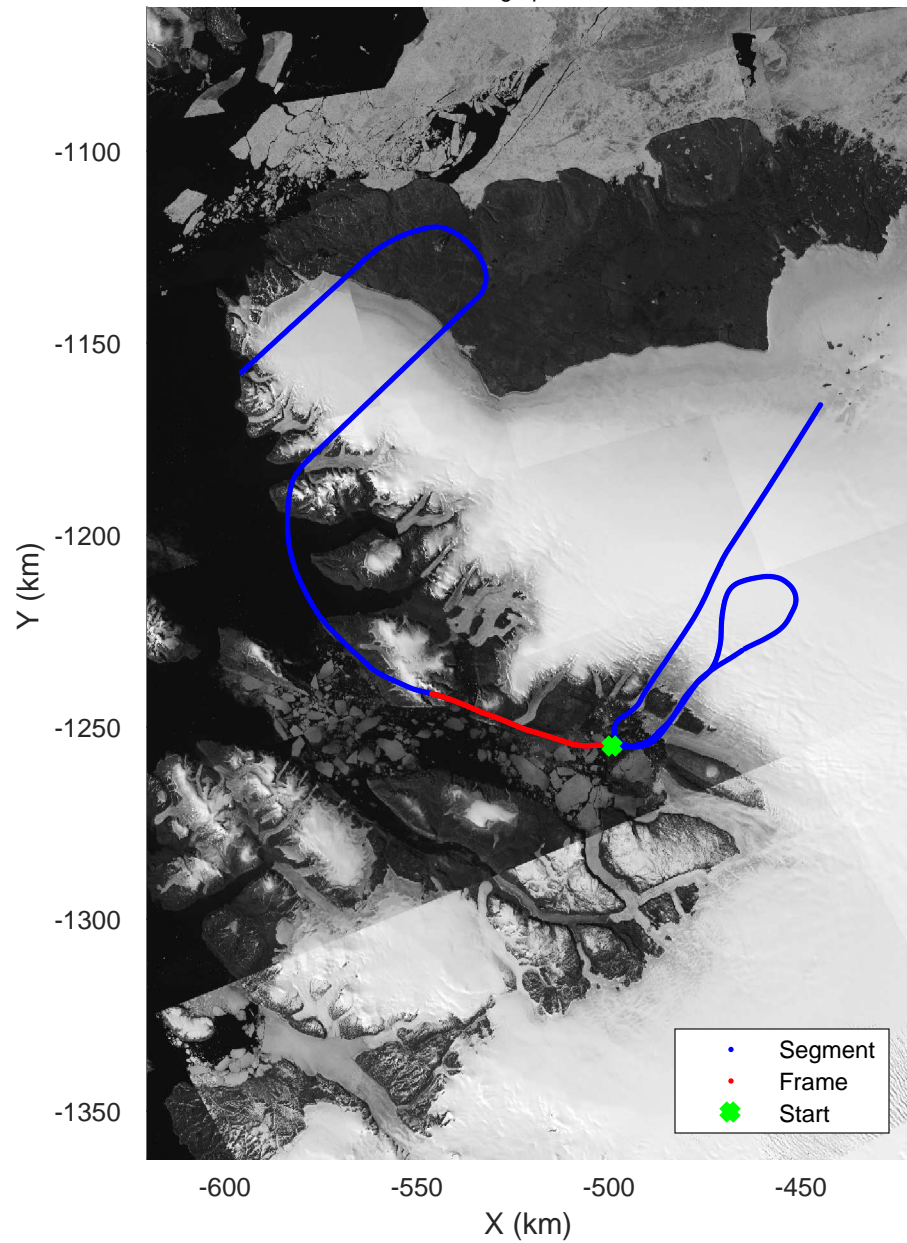

Zigzag East
20170407_09_006
Polar Stereograph 70N/-45E