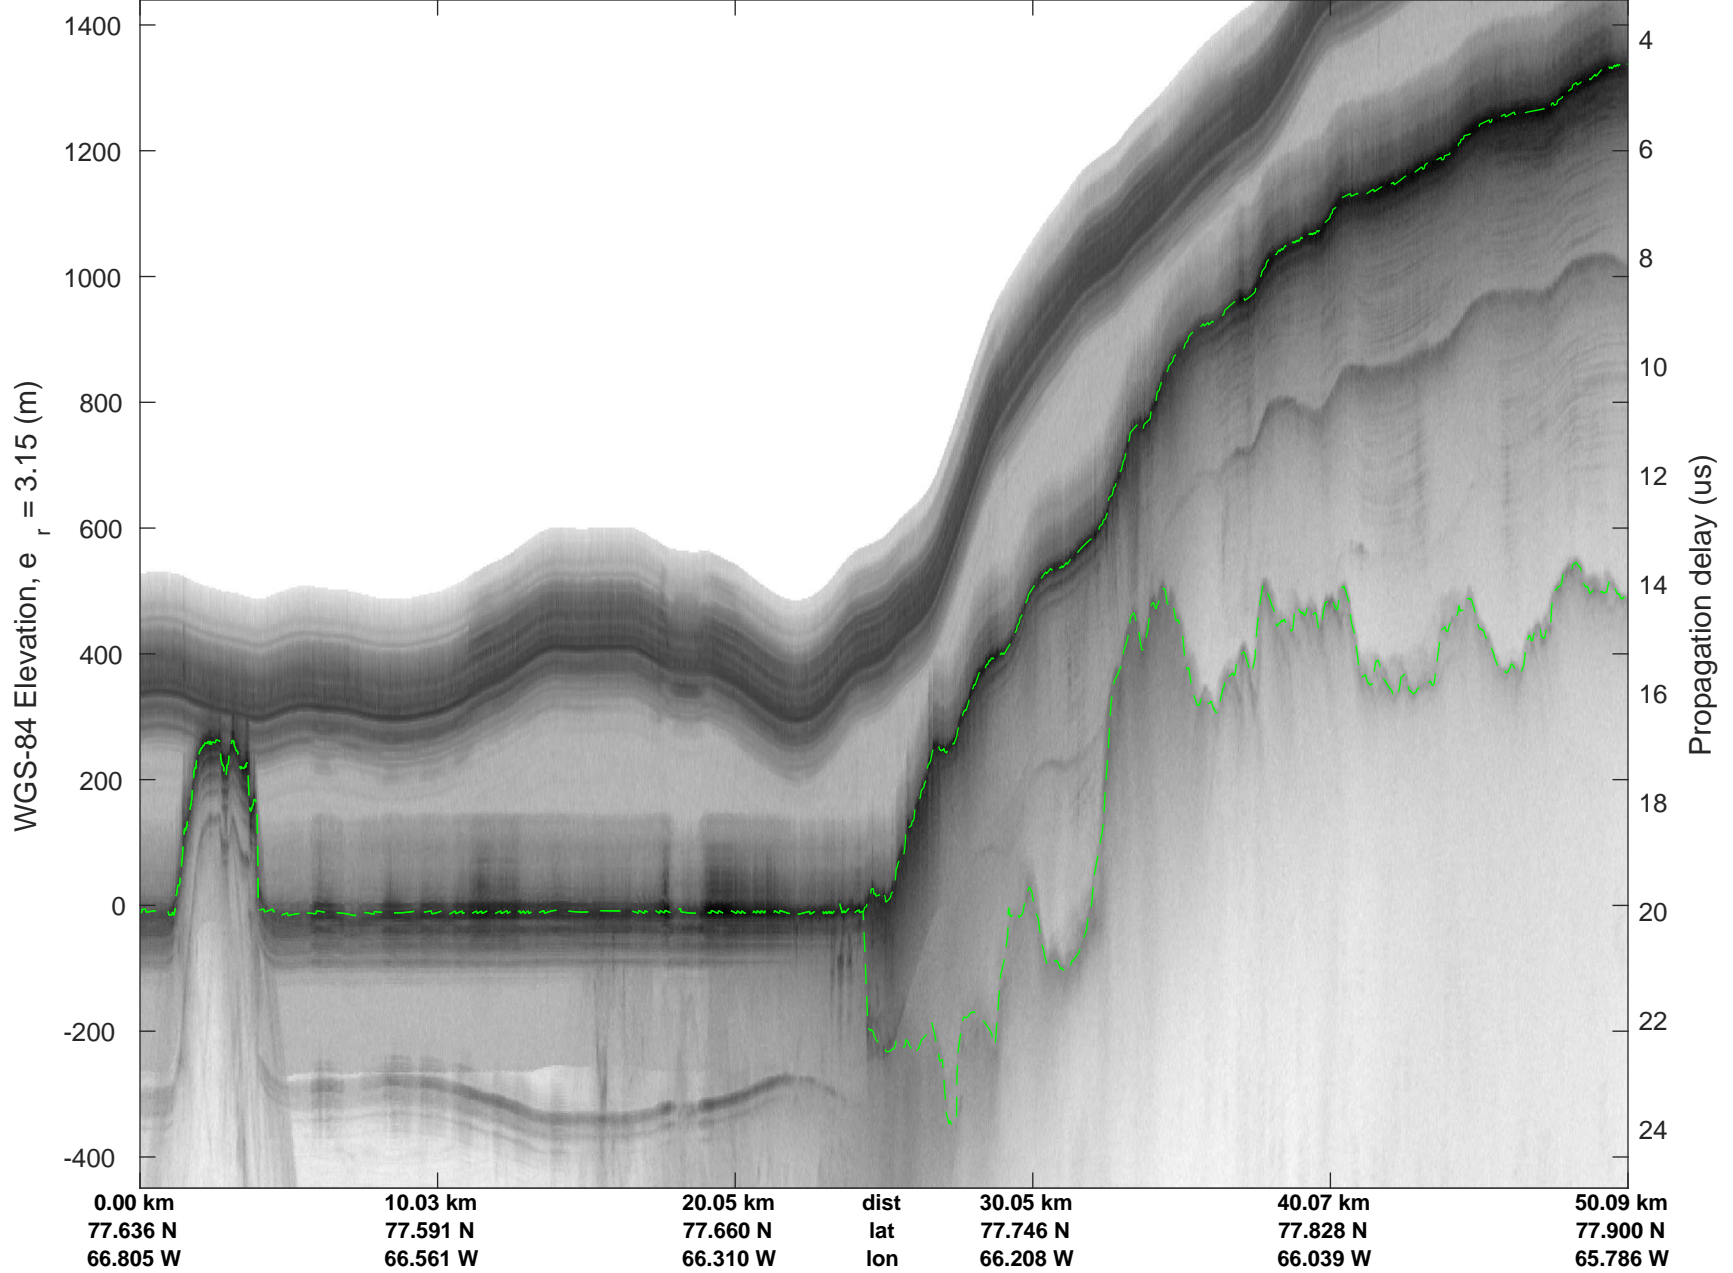

rds 2017_Greenland_P3: "Zigzag East" 20170407_09_003: 15:56:10.1 to 16:02:05.1 GPS