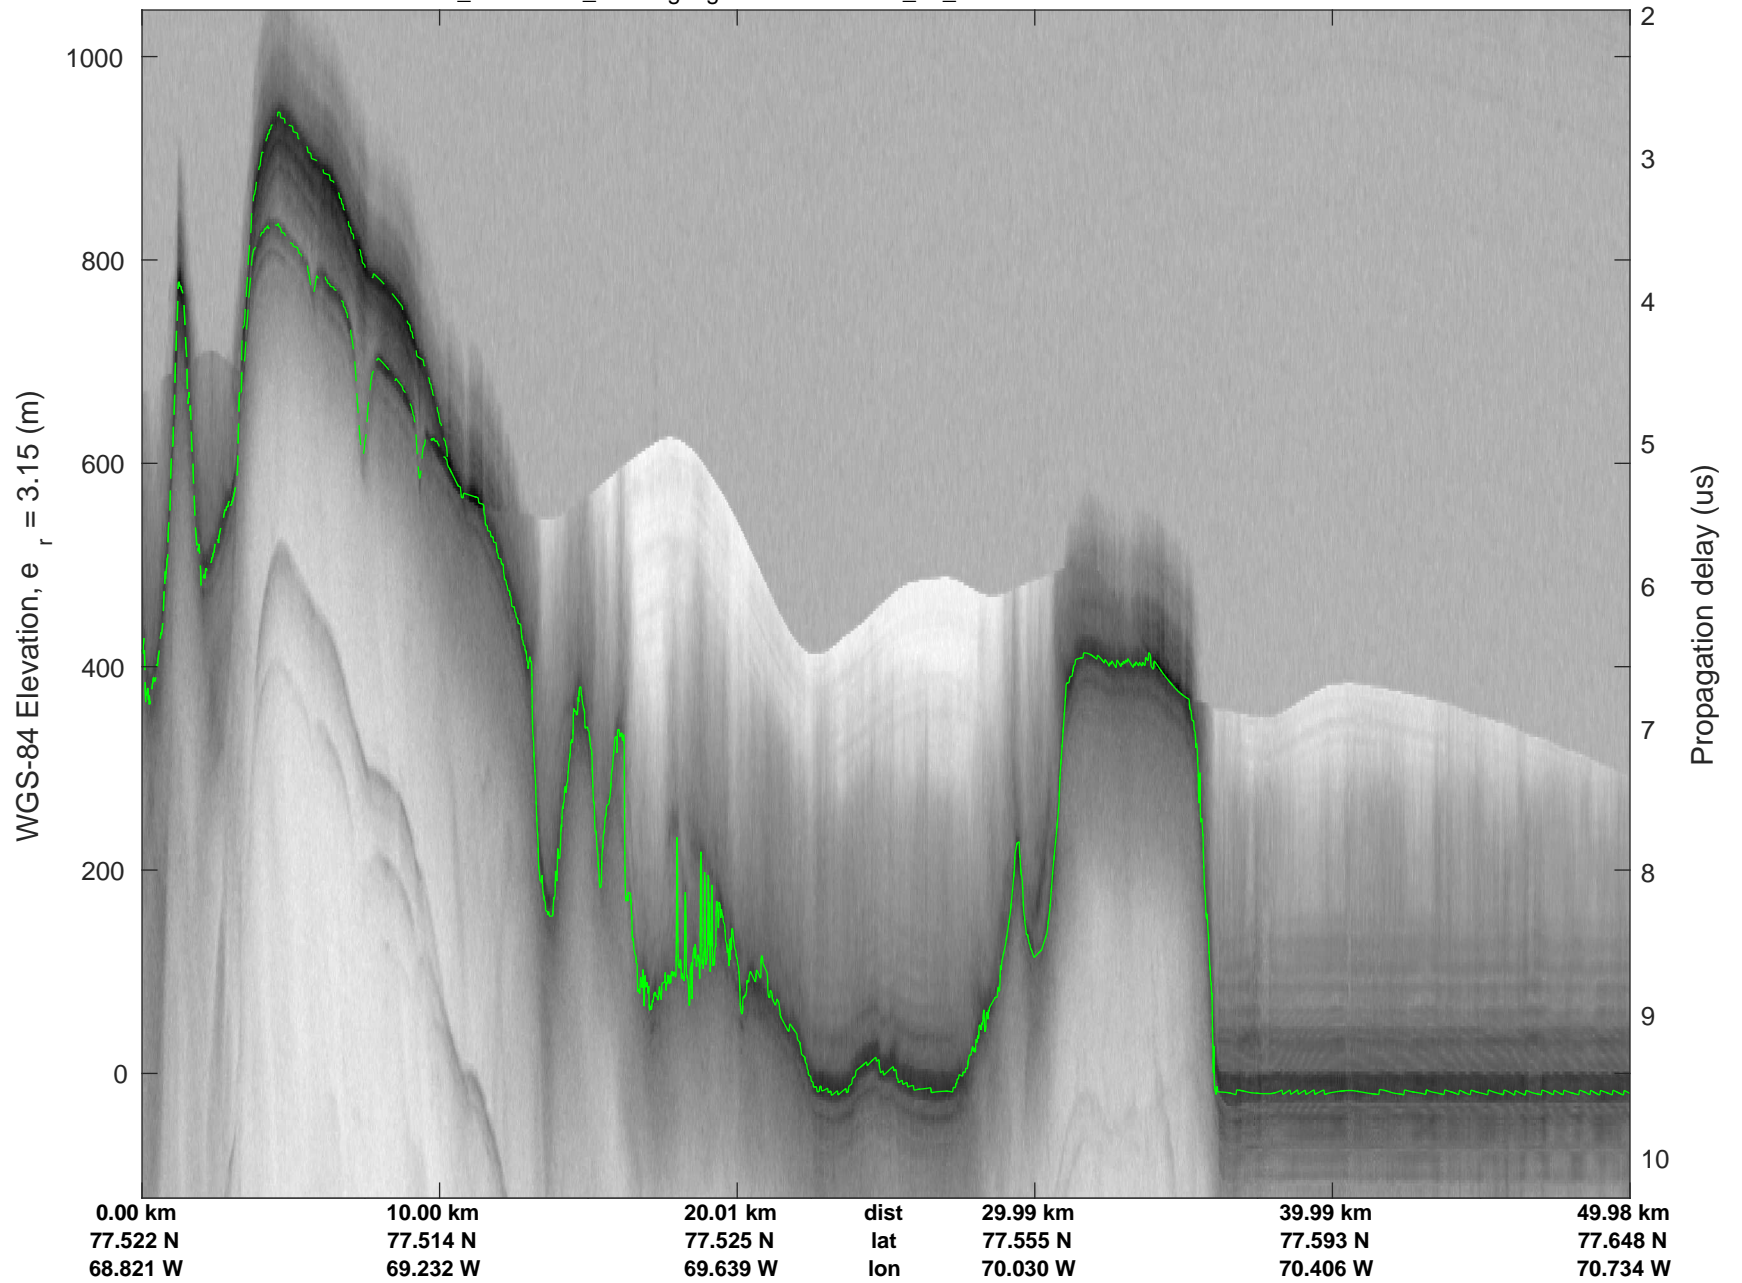

Zigzag East
20170407_09_006
Polar Stereograph 70N/-45E

rds 2017_Greenland_P3: "Zigzag East" 20170407_09_006: 16:14:15.7 to 16:19:35.6 GPS

rds 2017_Greenland_P3: "Zigzag East" 20170407_09_006: 16:14:15.7 to 16:19:35.6 GPS

Zigzag East
20170407_09_007
Polar Stereograph 70N/-45E

rds 2017_Greenland_P3: "Zigzag East" 20170407_09_007: 16:19:35.8 to 16:25:48.1 GPS

rds 2017_Greenland_P3: "Zigzag East" 20170407_09_007: 16:19:35.8 to 16:25:48.1 GPS