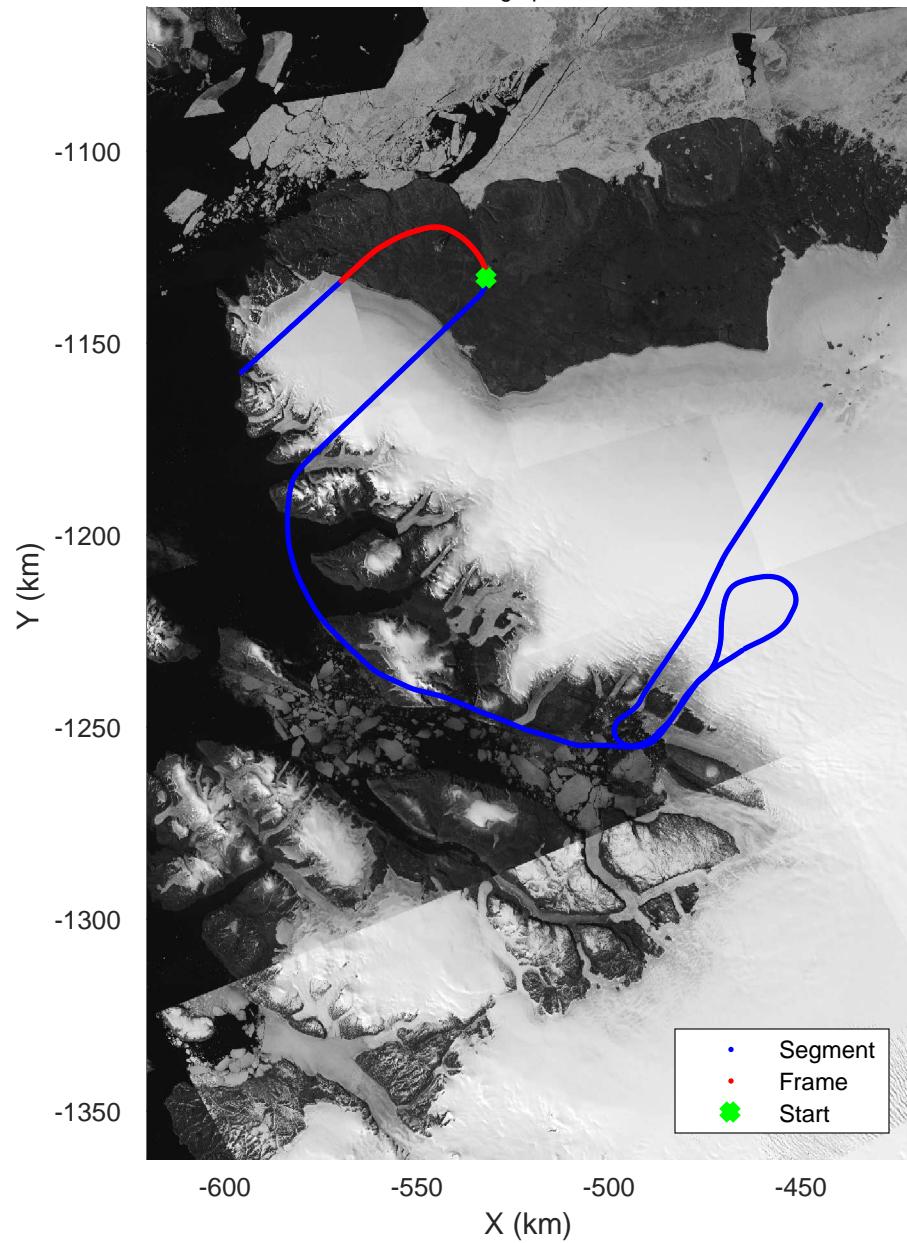

Zigzag East
20170407_09_008
Polar Stereograph 70N/-45E

rds 2017_Greenland_P3: "Zigzag East" 20170407_09_008: 16:25:48.4 to 16:32:09.6 GPS

rds 2017_Greenland_P3: "Zigzag East" 20170407_09_008: 16:25:48.4 to 16:32:09.6 GPS

Zigzag East
20170407_09_009
Polar Stereograph 70N/-45E

rds 2017_Greenland_P3: "Zigzag East" 20170407_09_009: 16:32:09.9 to 16:38:21.0 GPS

rds 2017_Greenland_P3: "Zigzag East" 20170407_09_009: 16:32:09.9 to 16:38:21.0 GPS

Zigzag East
20170407_09_010
Polar Stereograph 70N/-45E

rds 2017_Greenland_P3: "Zigzag East" 20170407_09_010: 16:38:21.3 to 16:44:29.0 GPS

rds 2017_Greenland_P3: "Zigzag East" 20170407_09_010: 16:38:21.3 to 16:44:29.0 GPS