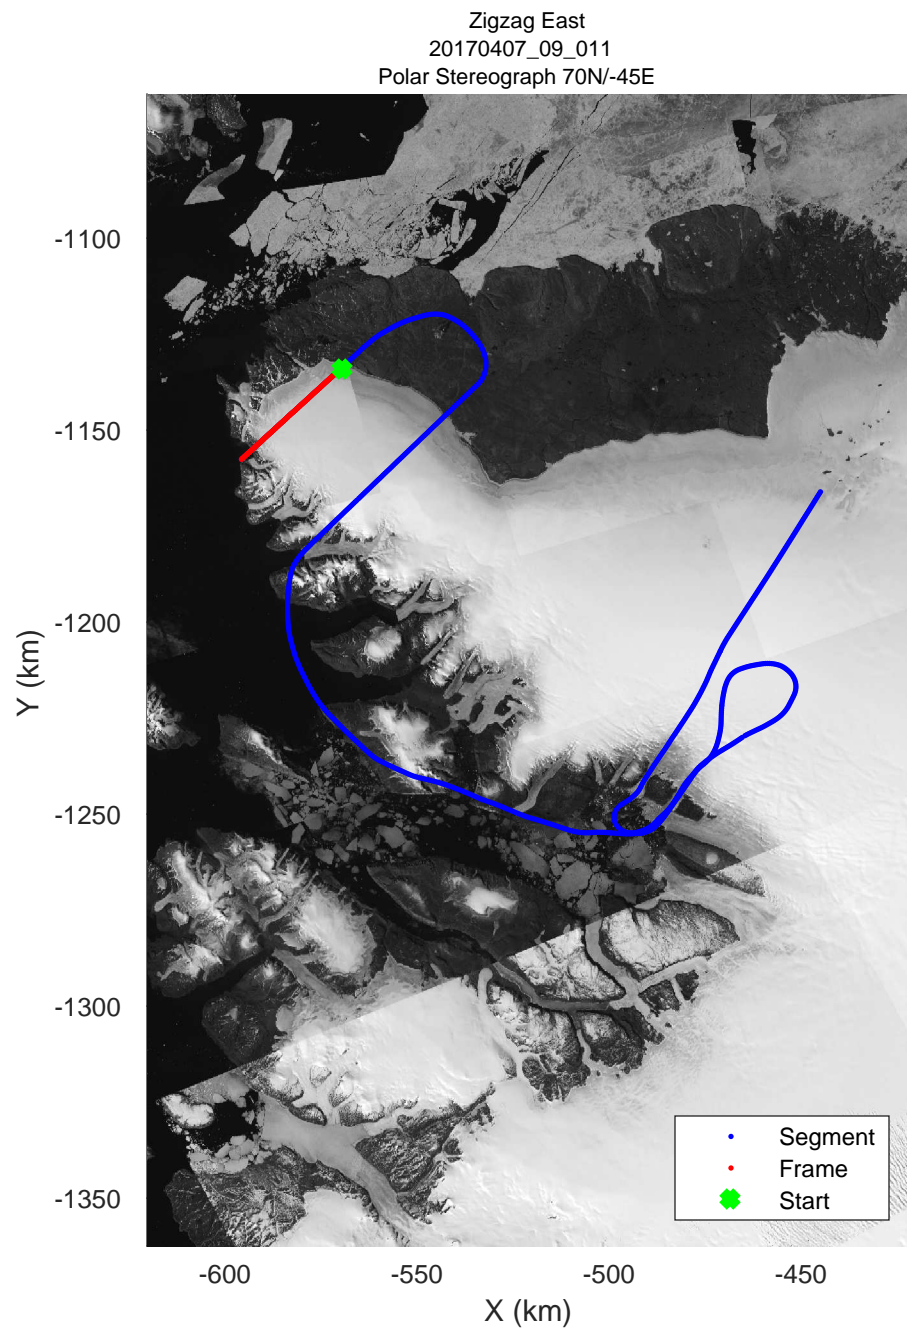

Zigzag East
20170407_09_009
Polar Stereograph 70N/-45E

rds 2017_Greenland_P3: "Zigzag East" 20170407_09_009: 16:32:09.9 to 16:38:21.0 GPS

rds 2017_Greenland_P3: "Zigzag East" 20170407_09_009: 16:32:09.9 to 16:38:21.0 GPS

Zigzag East
20170407_09_010
Polar Stereograph 70N/-45E

rds 2017_Greenland_P3: "Zigzag East" 20170407_09_010: 16:38:21.3 to 16:44:29.0 GPS

rds 2017_Greenland_P3: "Zigzag East" 20170407_09_010: 16:38:21.3 to 16:44:29.0 GPS

rds 2017_Greenland_P3: "Zigzag East" 20170407_09_011: 16:44:29.2 to 16:48:59.9 GPS

rds 2017_Greenland_P3: "Zigzag East" 20170407_09_011: 16:44:29.2 to 16:48:59.9 GPS