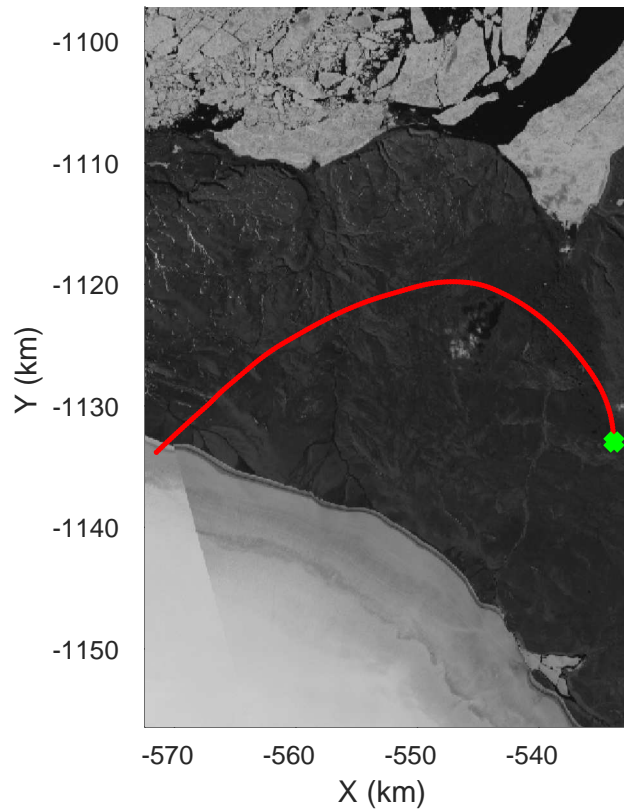

Zigzag East
20170407_09_009
Polar Stereograph 70N/-45E

rds 2017_Greenland_P3: "Zigzag East" 20170407_09_009: 16:32:09.9 to 16:38:21.0 GPS

rds 2017_Greenland_P3: "Zigzag East" 20170407_09_009: 16:32:09.9 to 16:38:21.0 GPS