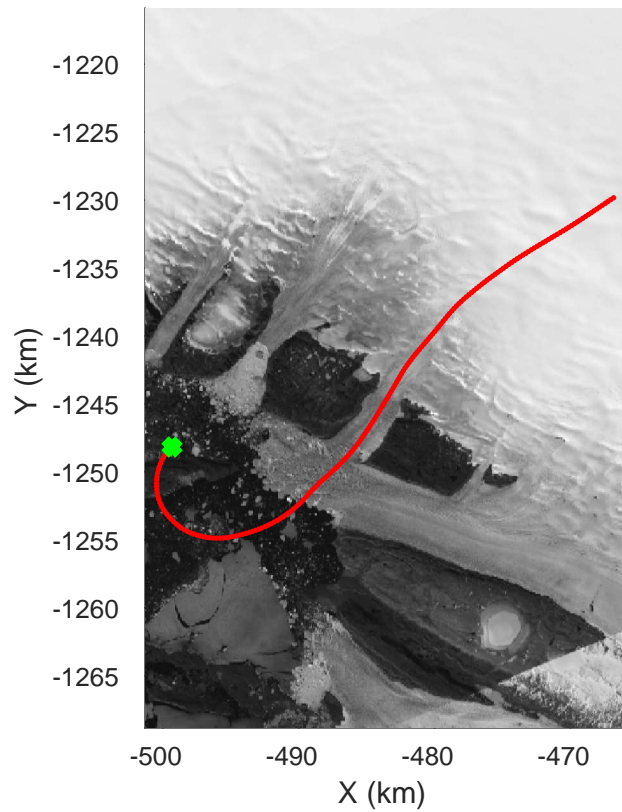

Zigzag East
20170407_09_002
Polar Stereograph 70N/-45E

rds 2017_Greenland_P3: "Zigzag East" 20170407_09_002: 15:49:40.3 to 15:56:09.8 GPS

rds 2017_Greenland_P3: "Zigzag East" 20170407_09_002: 15:49:40.3 to 15:56:09.8 GPS