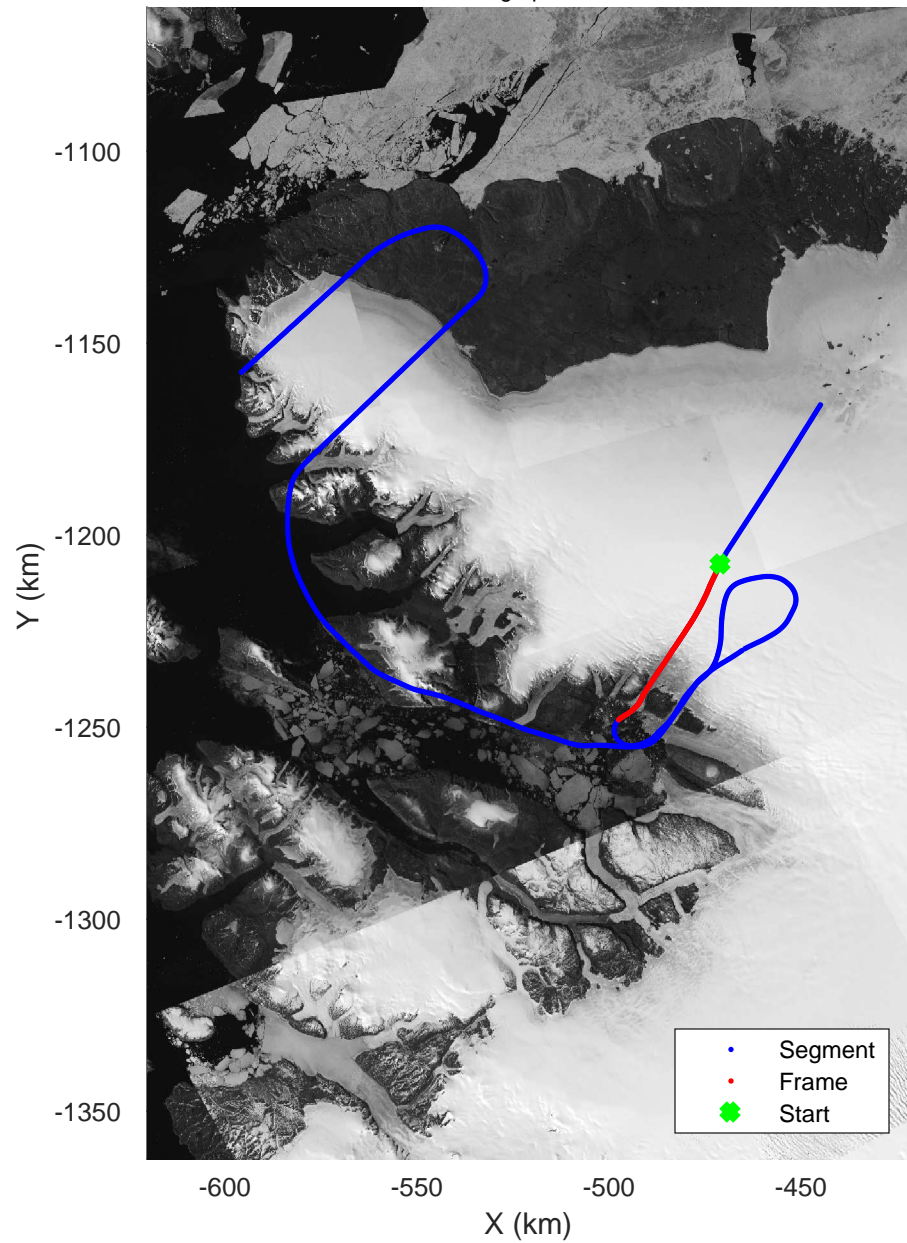

Zigzag East
20170407_09_002
Polar Stereograph 70N/-45E