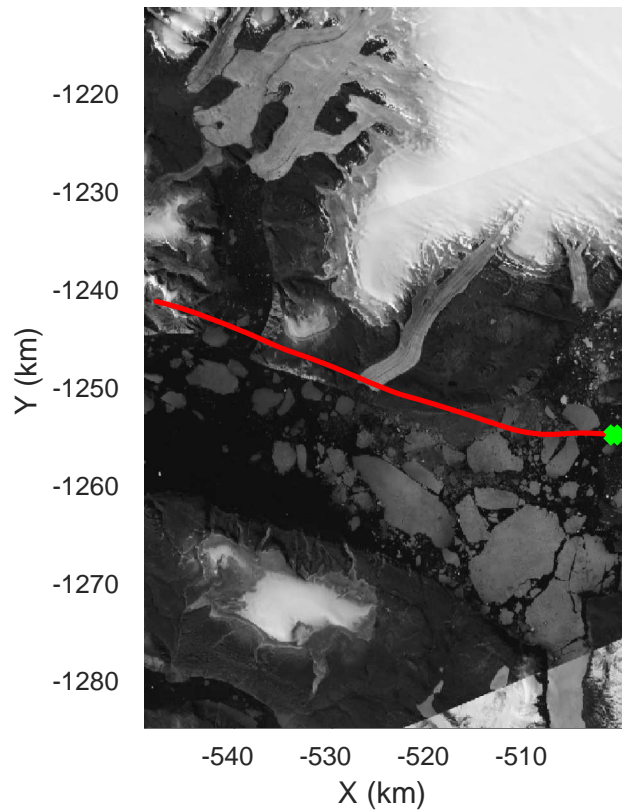

Zigzag East
20170407_09_005
Polar Stereograph 70N/-45E

rds 2017_Greenland_P3: "Zigzag East" 20170407_09_005: 16:07:59.0 to 16:14:15.4 GPS

rds 2017_Greenland_P3: "Zigzag East" 20170407_09_005: 16:07:59.0 to 16:14:15.4 GPS