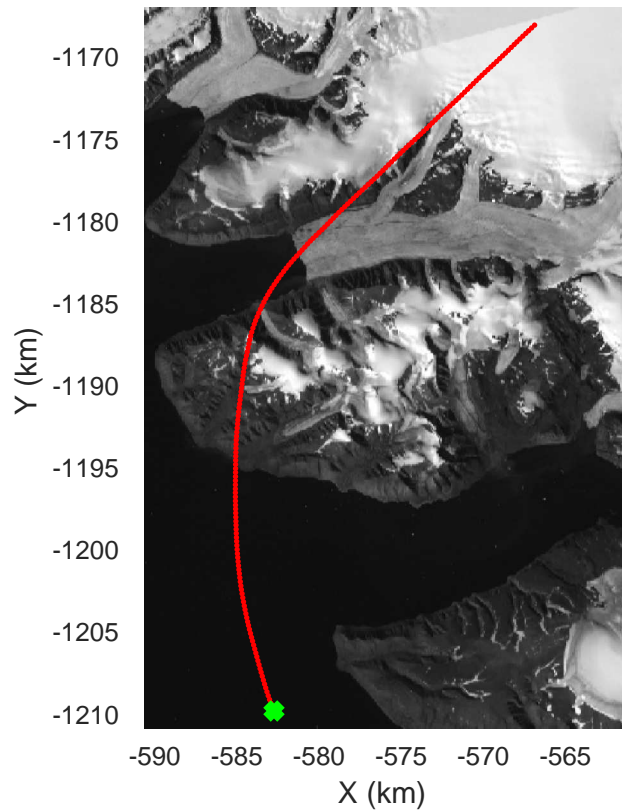

Zigzag East
20170407_09_007
Polar Stereograph 70N/-45E

rds 2017_Greenland_P3: "Zigzag East" 20170407_09_007: 16:19:35.8 to 16:25:48.1 GPS

rds 2017_Greenland_P3: "Zigzag East" 20170407_09_007: 16:19:35.8 to 16:25:48.1 GPS