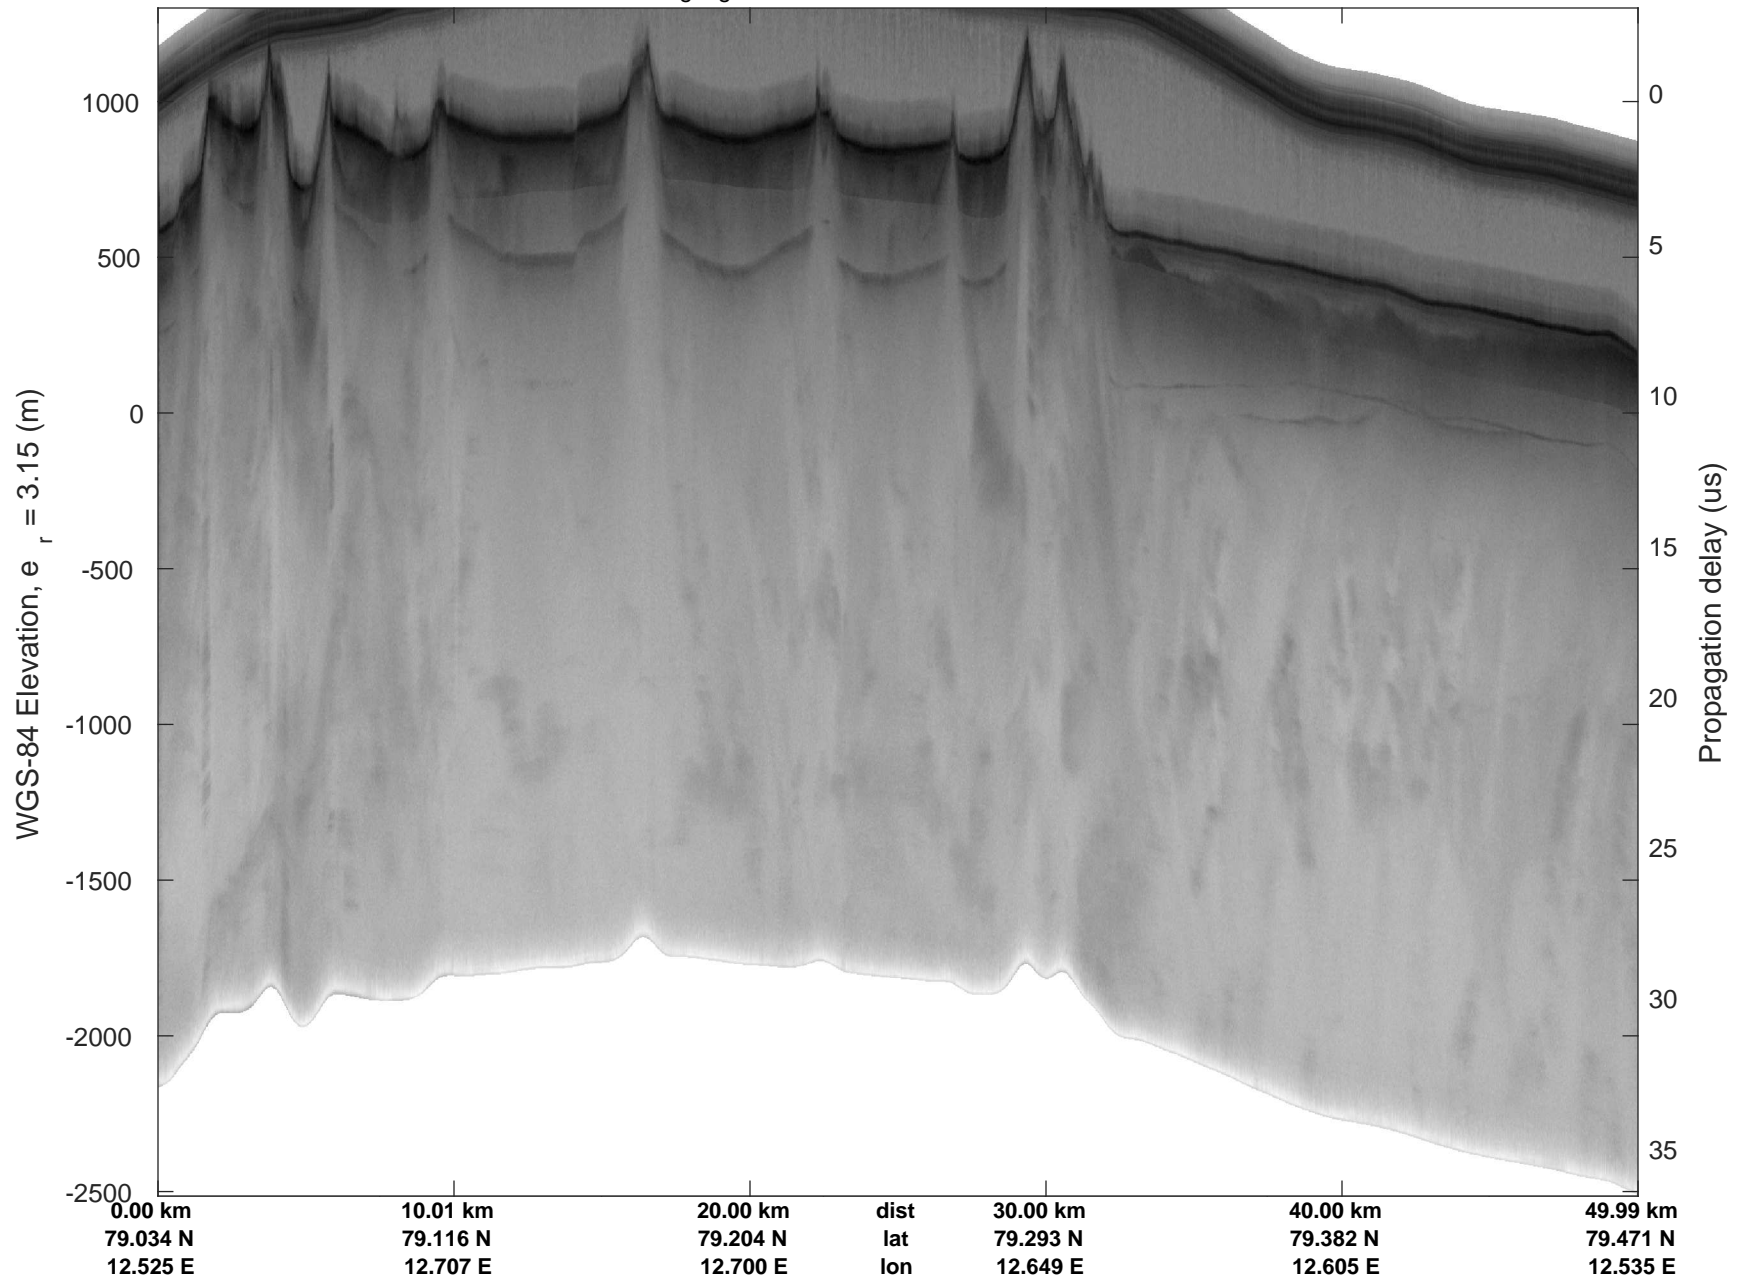

rds 2017_Greenland_P3: "Zigzag East" 20170407_02_001: 09:37:19.1 to 09:43:29.6 GPS

rds 2017_Greenland_P3: "Zigzag East" 20170407_02_001: 09:37:19.1 to 09:43:29.6 GPS

rds 2017_Greenland_P3: "Zigzag East" 20170407_02_002: 09:43:29.9 to 09:50:17.3 GPS

rds 2017_Greenland_P3: "Zigzag East" 20170407_02_002: 09:43:29.9 to 09:50:17.3 GPS