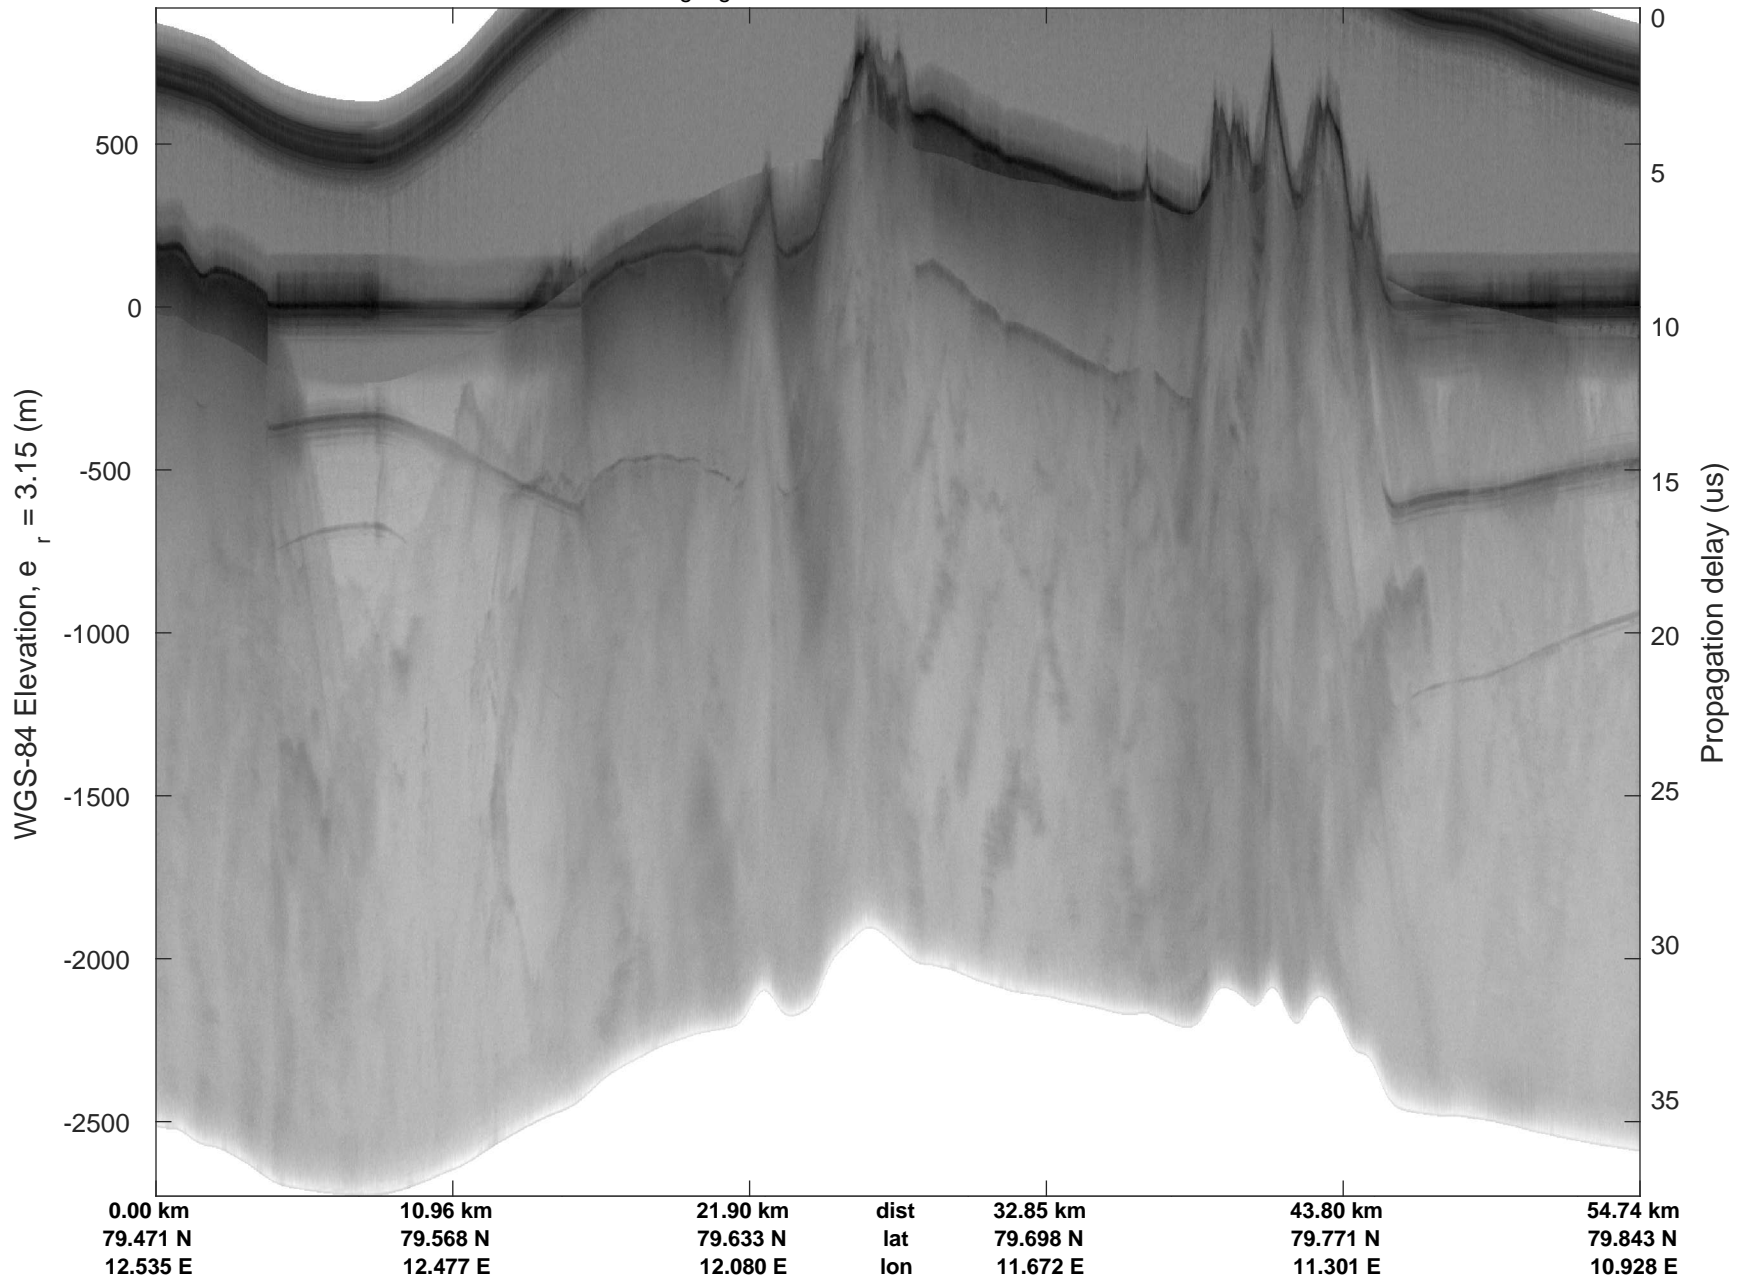

rds 2017_Greenland_P3: "Zigzag East" 20170407_02_001: 09:37:19.1 to 09:43:29.6 GPS

rds 2017_Greenland_P3: "Zigzag East" 20170407_02_001: 09:37:19.1 to 09:43:29.6 GPS

rds 2017_Greenland_P3: "Zigzag East" 20170407_02_002: 09:43:29.9 to 09:50:17.3 GPS

rds 2017_Greenland_P3: "Zigzag East" 20170407_02_002: 09:43:29.9 to 09:50:17.3 GPS