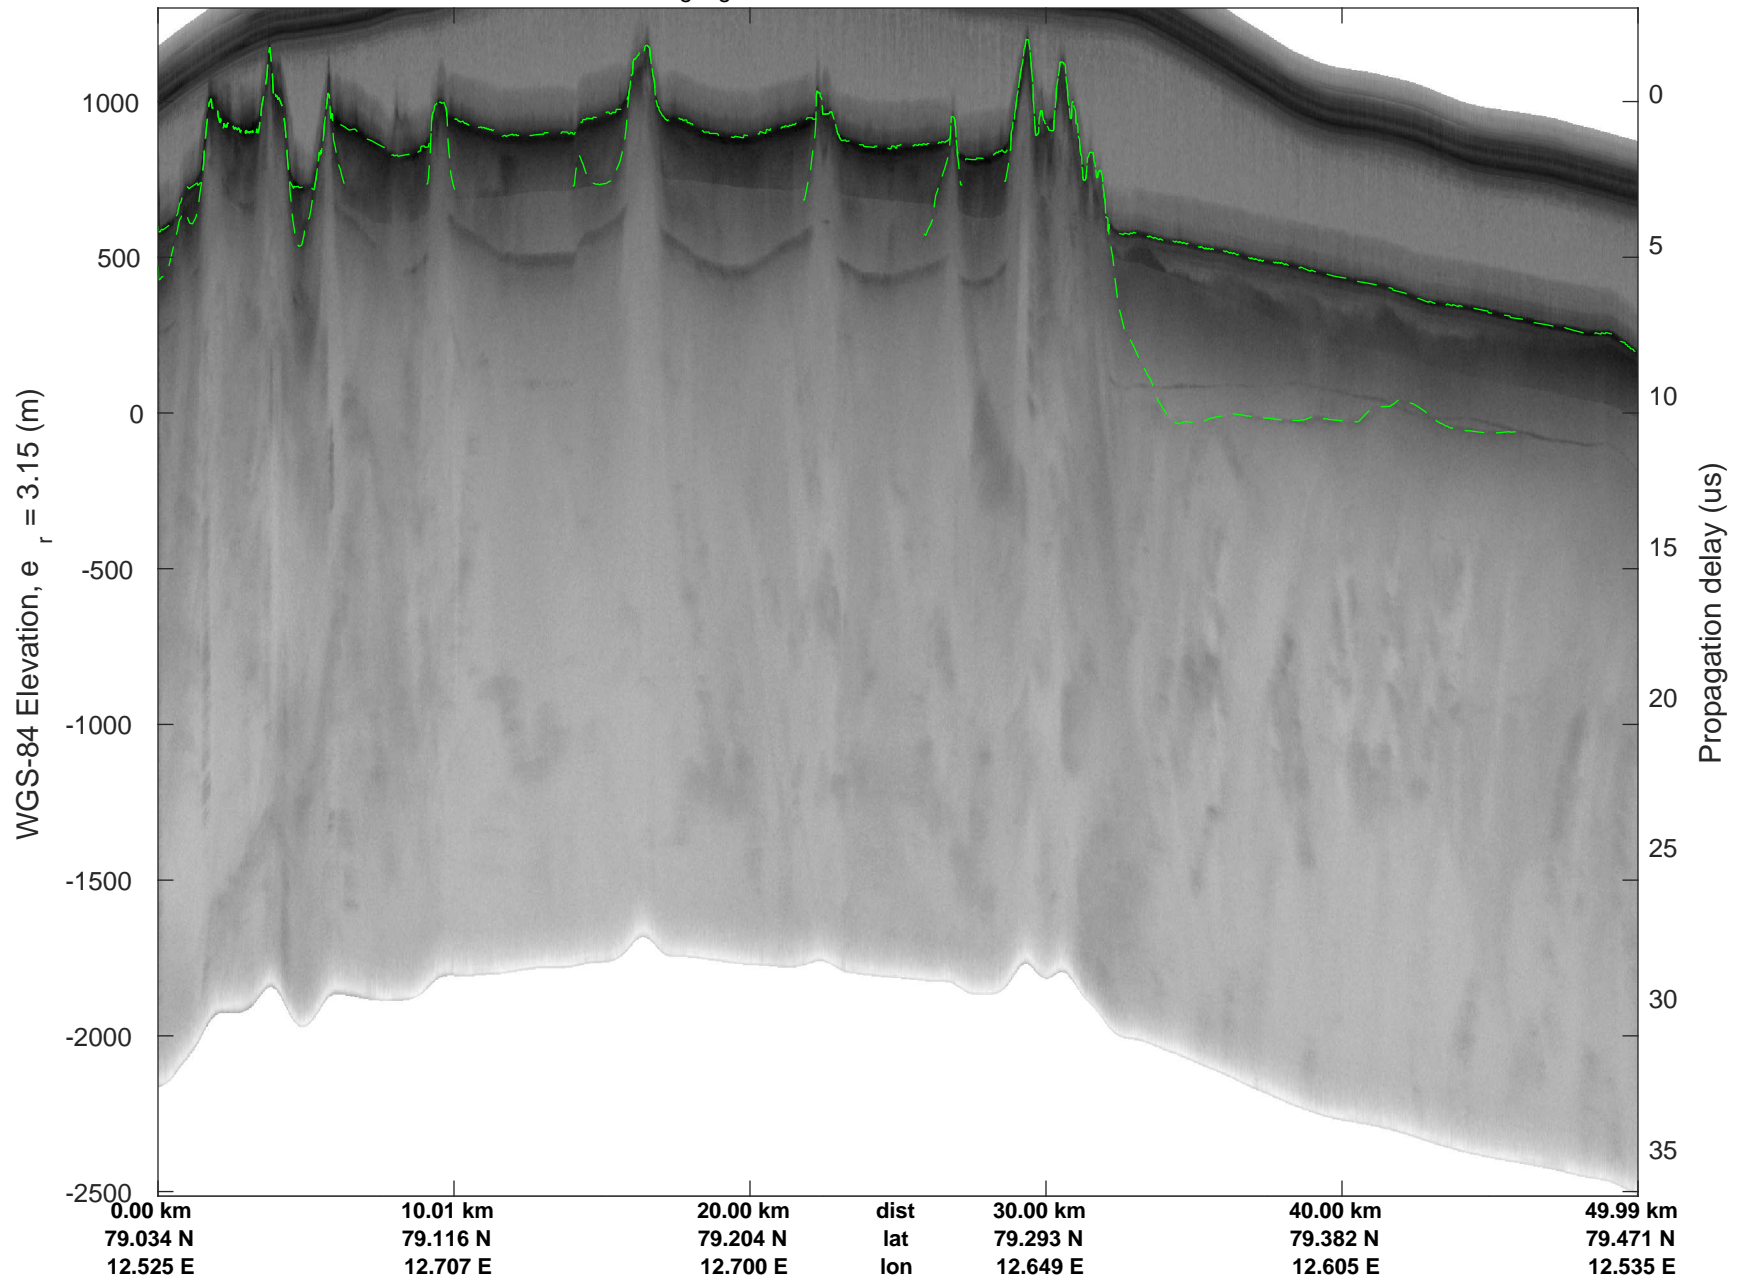

rds 2017_Greenland_P3: "Zigzag East" 20170407_02_001: 09:37:19.1 to 09:43:29.6 GPS

rds 2017_Greenland_P3: "Zigzag East" 20170407_02_001: 09:37:19.1 to 09:43:29.6 GPS

rds 2017_Greenland_P3: "Zigzag East" 20170407_02_002: 09:43:29.9 to 09:50:17.3 GPS

rds 2017_Greenland_P3: "Zigzag East" 20170407_02_002: 09:43:29.9 to 09:50:17.3 GPS