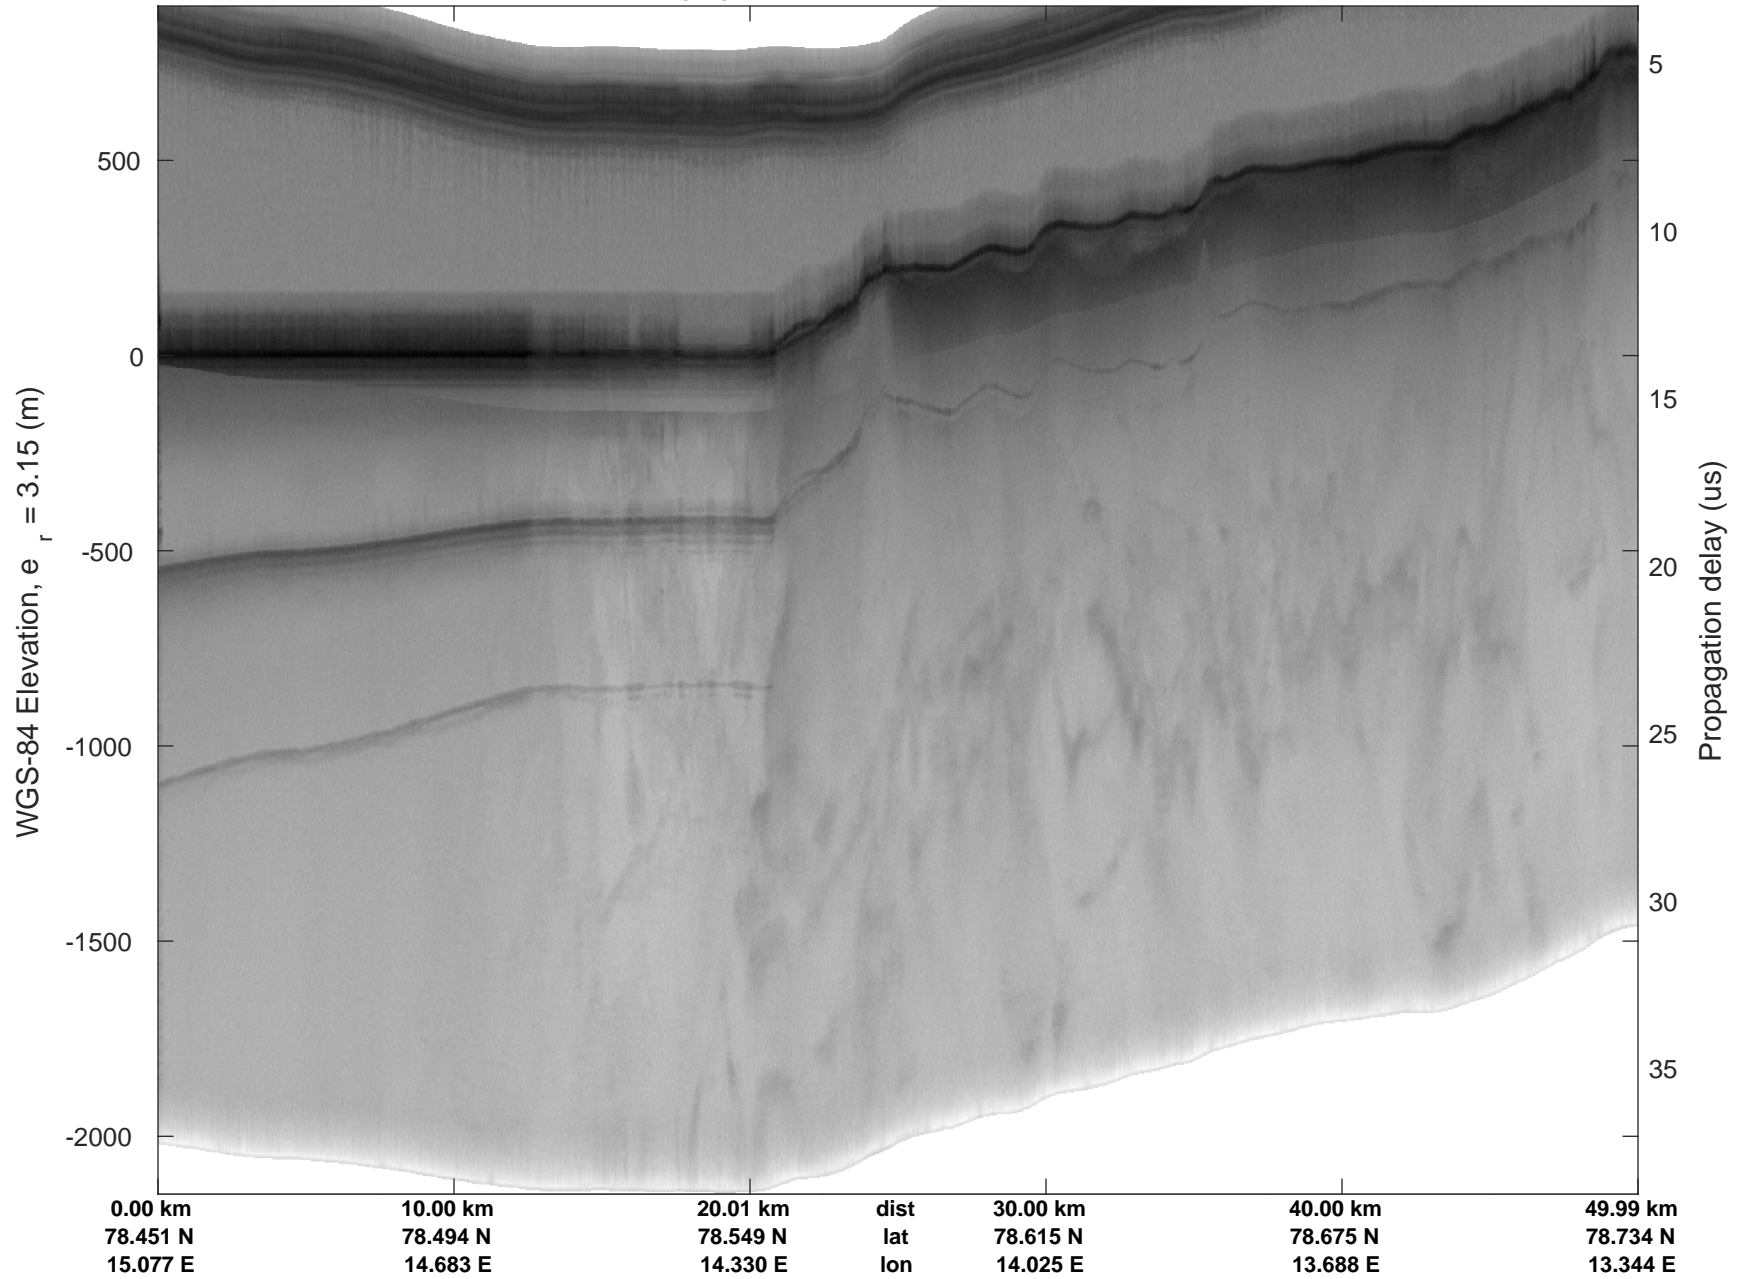

rds 2017_Greenland_P3: "Zigzag East" 20170407_01_001: 09:25:07.0 to 09:31:23.7 GPS

rds 2017_Greenland_P3: "Zigzag East" 20170407_01_001: 09:25:07.0 to 09:31:23.7 GPS

rds 2017_Greenland_P3: "Zigzag East" 20170407_01_002: 09:31:23.9 to 09:35:49.6 GPS

rds 2017_Greenland_P3: "Zigzag East" 20170407_01_002: 09:31:23.9 to 09:35:49.6 GPS