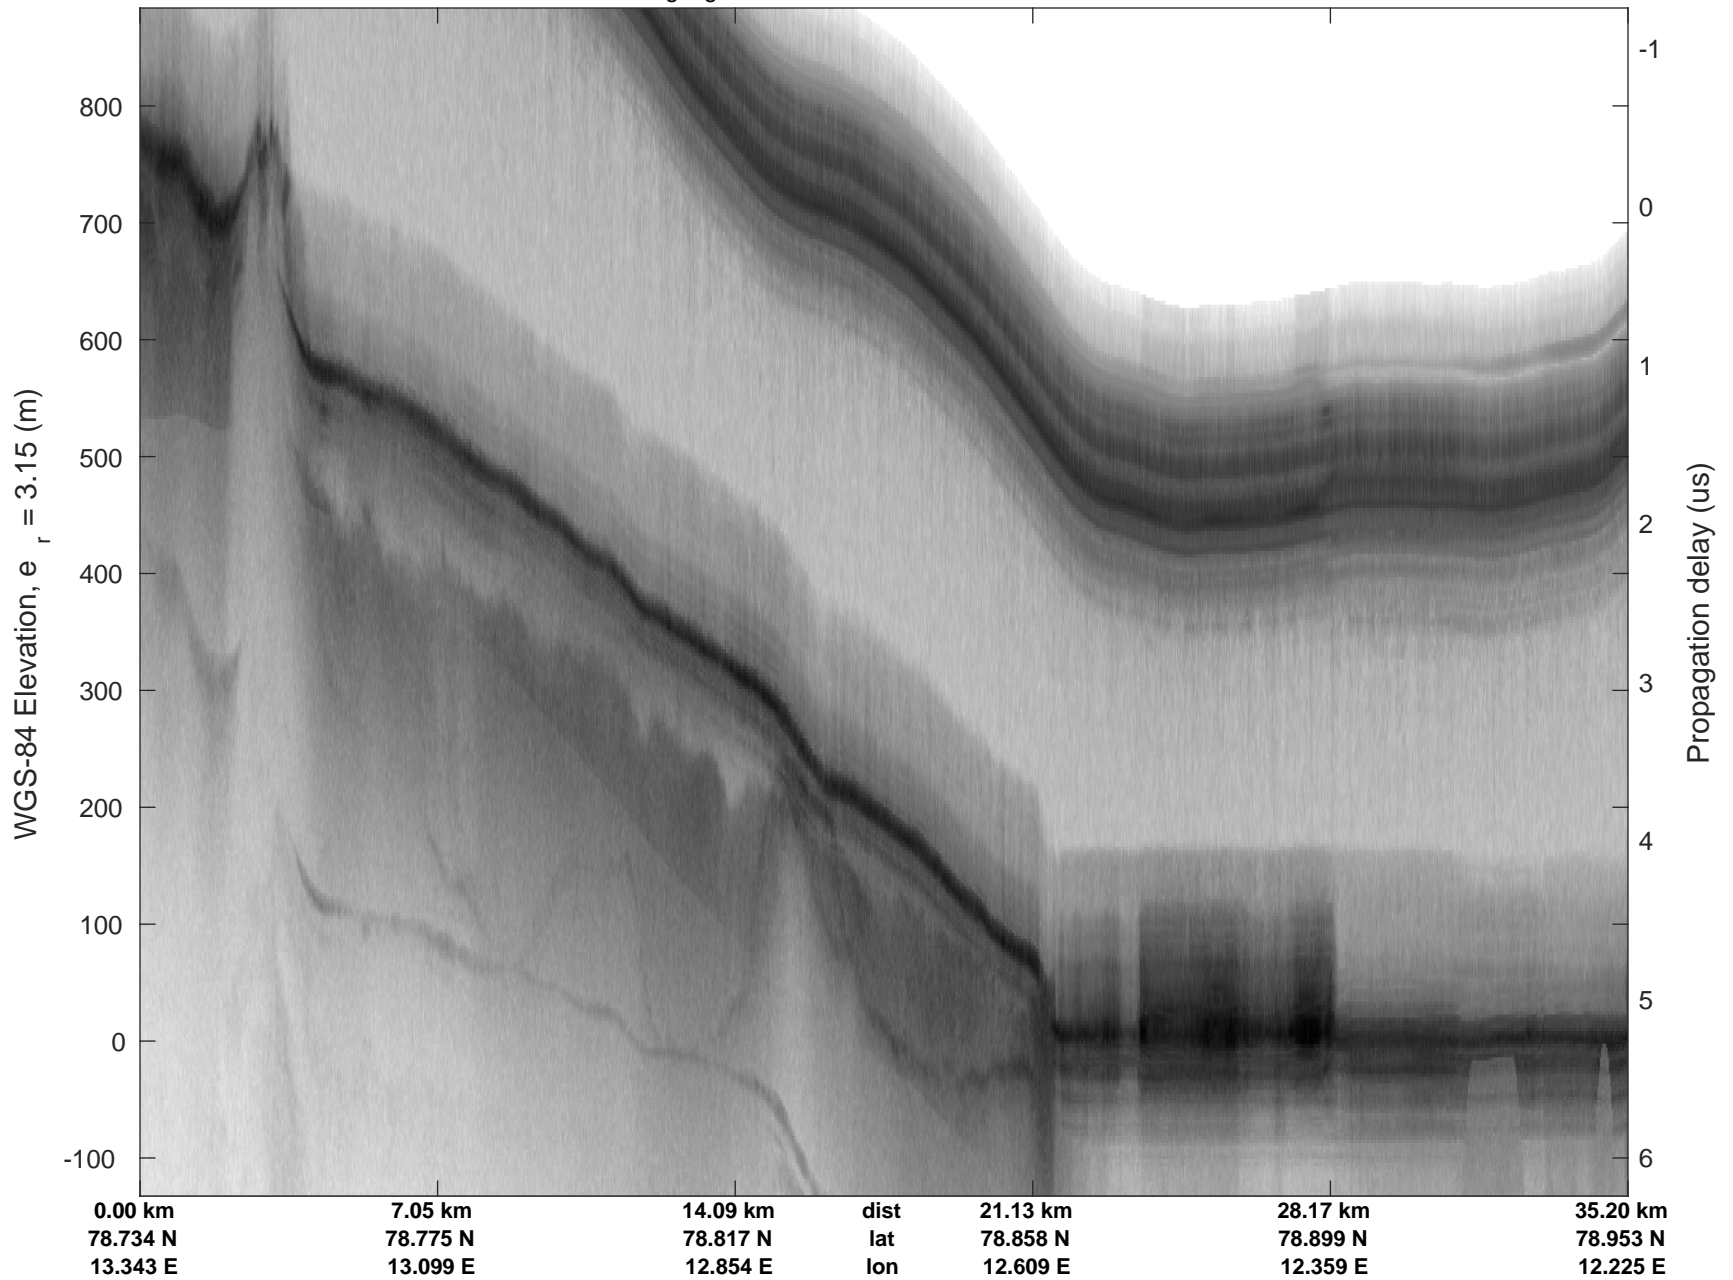

rds 2017_Greenland_P3: "Zigzag East" 20170407_01_001: 09:25:07.0 to 09:31:23.7 GPS

rds 2017_Greenland_P3: "Zigzag East" 20170407_01_001: 09:25:07.0 to 09:31:23.7 GPS

rds 2017_Greenland_P3: "Zigzag East" 20170407_01_002: 09:31:23.9 to 09:35:49.6 GPS

rds 2017_Greenland_P3: "Zigzag East" 20170407_01_002: 09:31:23.9 to 09:35:49.6 GPS