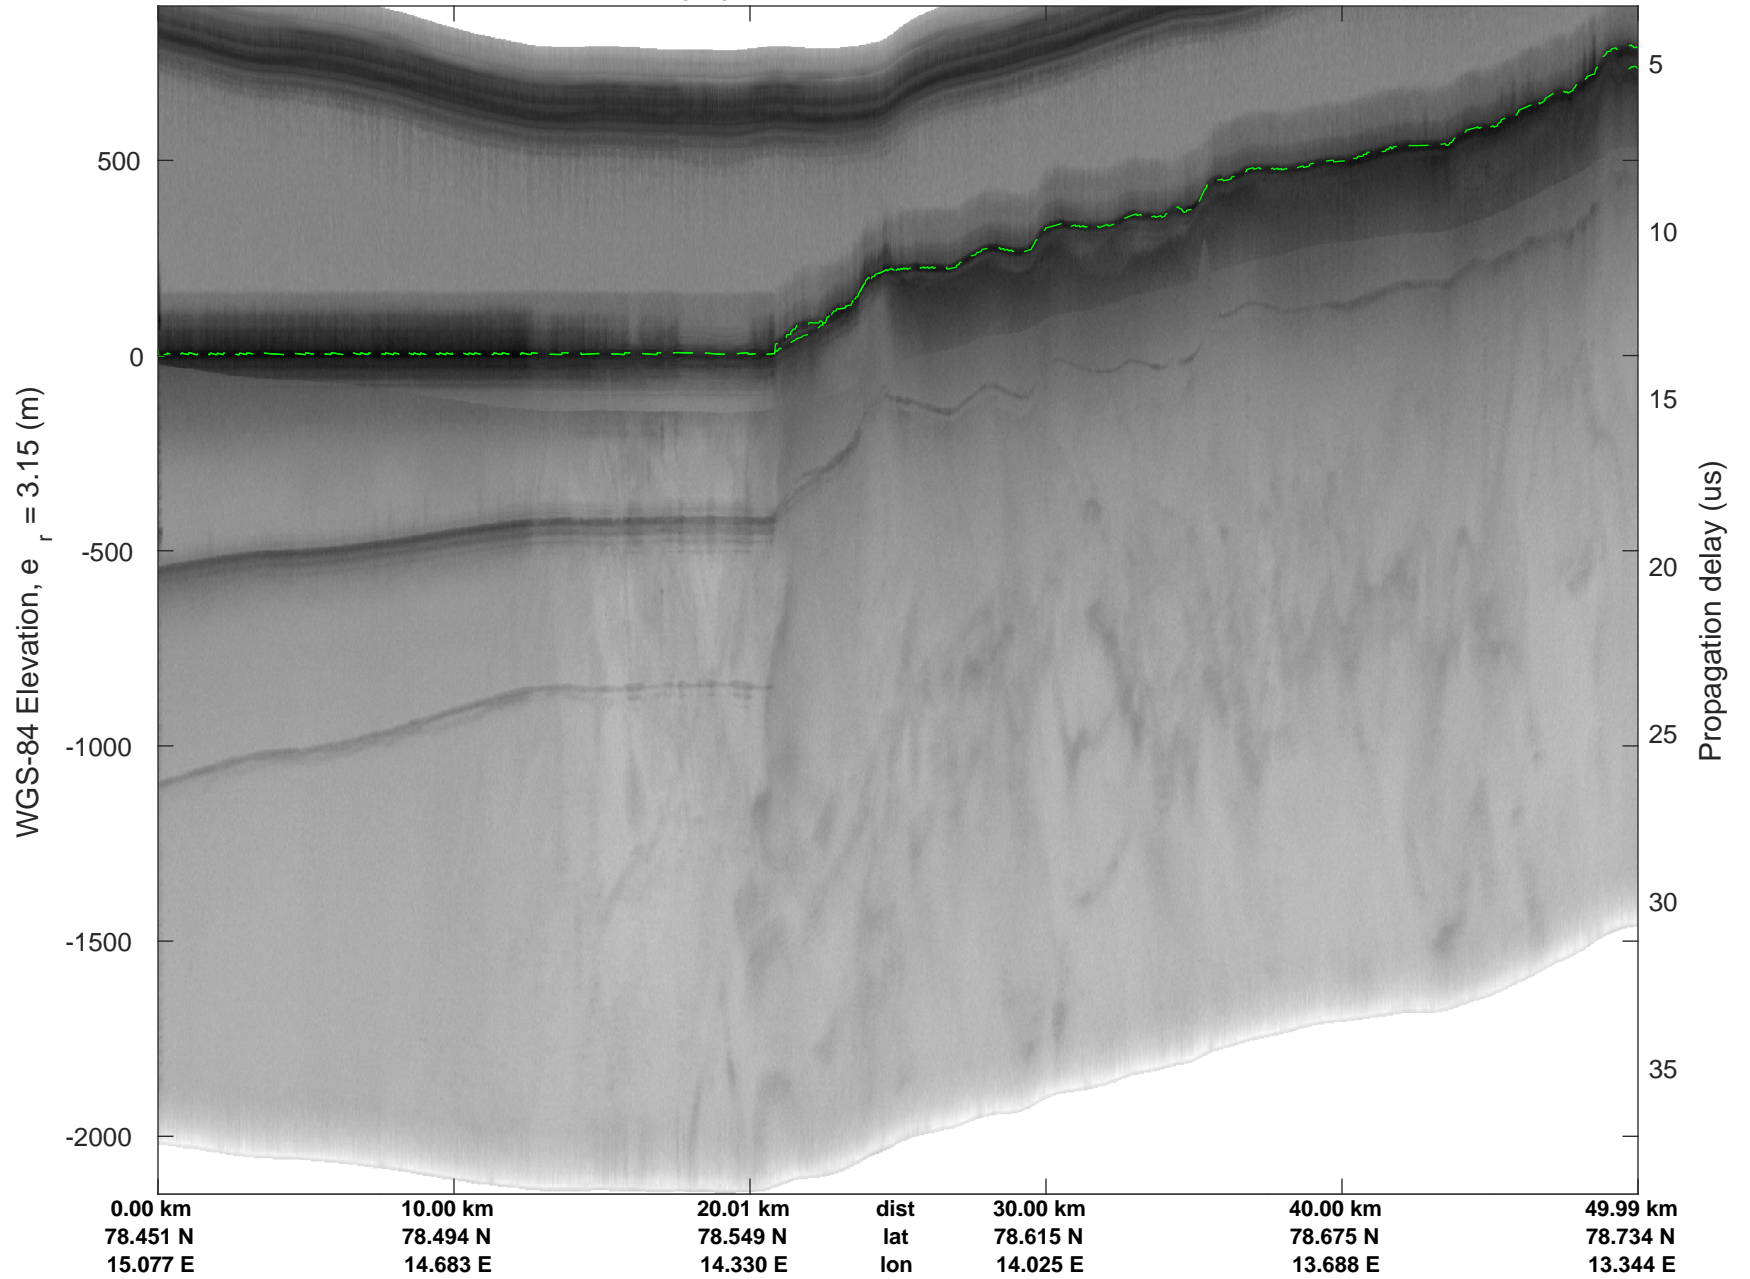

rds 2017_Greenland_P3: "Zigzag East" 20170407_01_001: 09:25:07.0 to 09:31:23.7 GPS

rds 2017_Greenland_P3: "Zigzag East" 20170407_01_001: 09:25:07.0 to 09:31:23.7 GPS

rds 2017_Greenland_P3: "Zigzag East" 20170407_01_002: 09:31:23.9 to 09:35:49.6 GPS

rds 2017_Greenland_P3: "Zigzag East" 20170407_01_002: 09:31:23.9 to 09:35:49.6 GPS