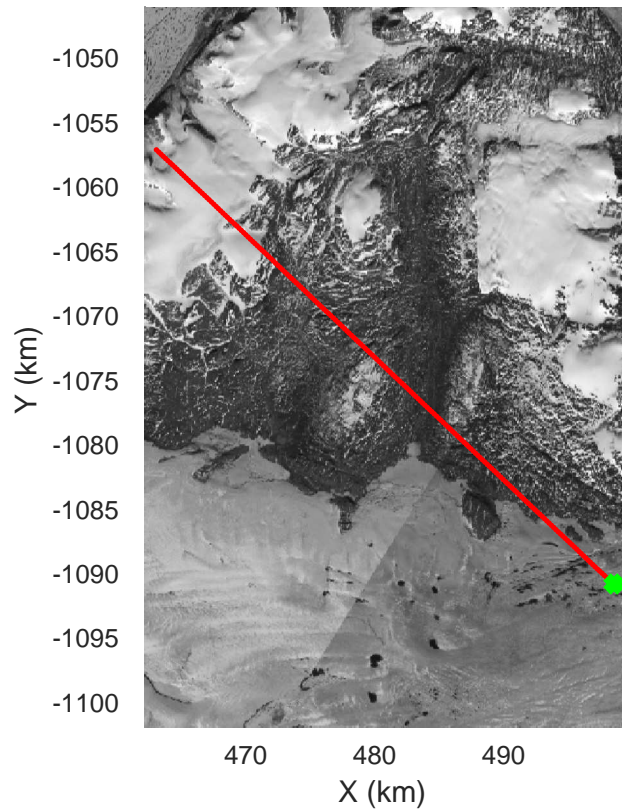

rds 2017_Greenland_P3: "Zachariae-79N" 20170403_02_025: 15:39:36.3 to 15:45:49.7 GPS

rds 2017_Greenland_P3: "Zachariae-79N" 20170403_02_025: 15:39:36.3 to 15:45:49.7 GPS

rds 2017_Greenland_P3: "Zachariae-79N" 20170403_02_026: 15:45:49.9 to 15:53:07.2 GPS

rds 2017_Greenland_P3: "Zachariae-79N" 20170403_02_026: 15:45:49.9 to 15:53:07.2 GPS

Zachariae-79N
20170403_02_027
Polar Stereograph 70N/-45E

rds 2017_Greenland_P3: "Zachariae-79N" 20170403_02_027: 15:53:07.4 to 15:59:42.4 GPS