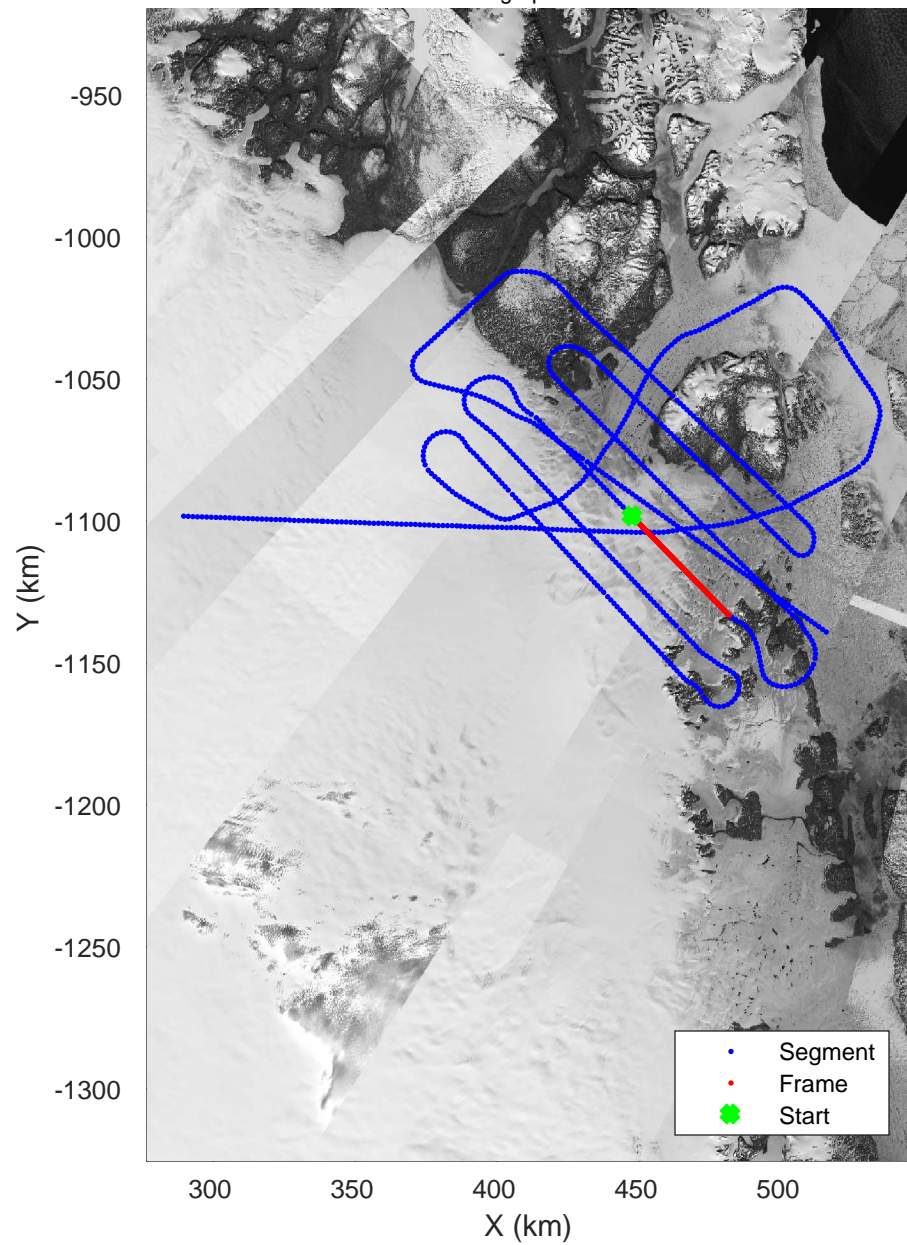

Zachariae-79N
20170403_02_018
Polar Stereograph 70N/-45E

rds 2017_Greenland_P3: "Zachariae-79N" 20170403_02_018: 14:56:03.4 to 15:01:50.0 GPS

rds 2017_Greenland_P3: "Zachariae-79N" 20170403_02_018: 14:56:03.4 to 15:01:50.0 GPS

Zachariae-79N
20170403_02_019
Polar Stereograph 70N/-45E

rds 2017_Greenland_P3: "Zachariae-79N" 20170403_02_019: 15:01:50.3 to 15:07:44.6 GPS

rds 2017_Greenland_P3: "Zachariae-79N" 20170403_02_019: 15:01:50.3 to 15:07:44.6 GPS