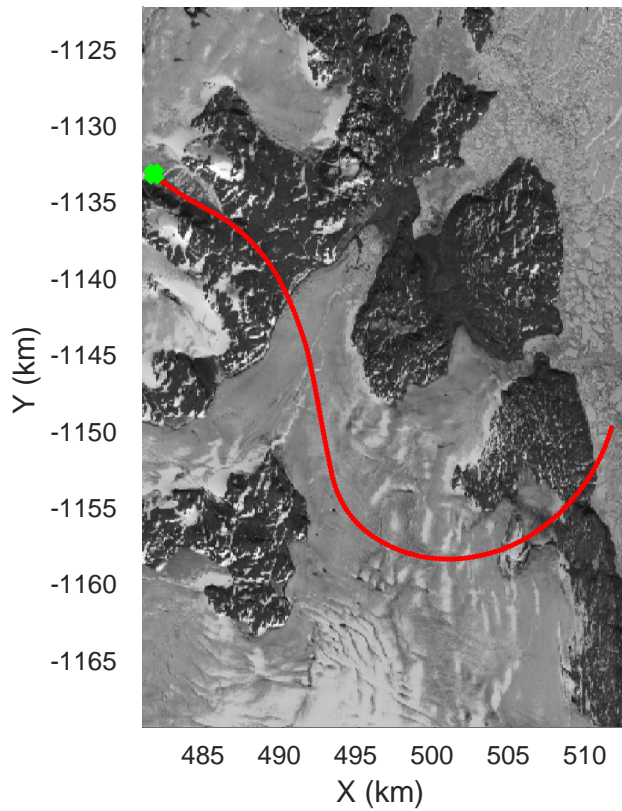

Zachariae-79N
20170403_02_019
Polar Stereograph 70N/-45E

rds 2017_Greenland_P3: "Zachariae-79N" 20170403_02_019: 15:01:50.3 to 15:07:44.6 GPS

rds 2017_Greenland_P3: "Zachariae-79N" 20170403_02_019: 15:01:50.3 to 15:07:44.6 GPS