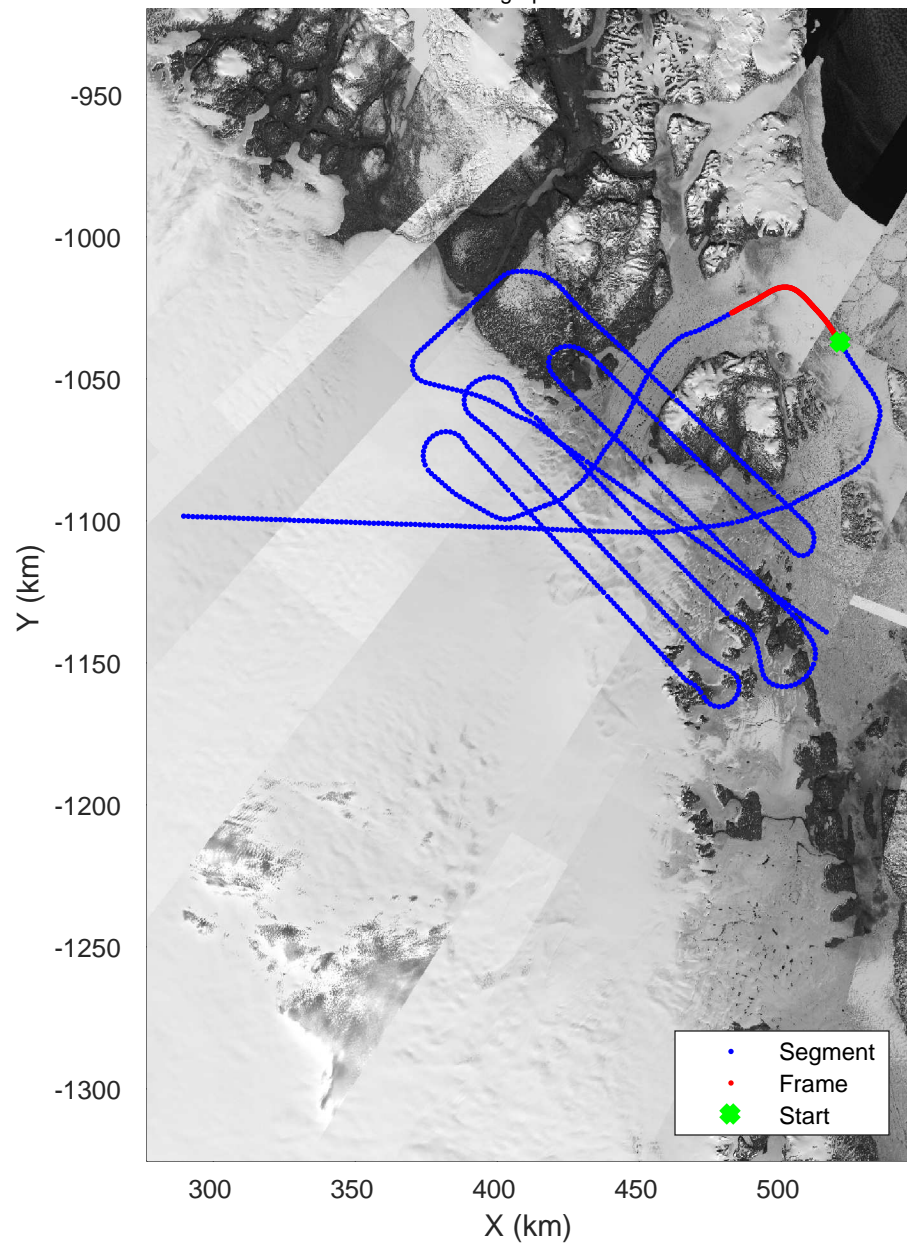

Zachariae-79N
20170403_02_007
Polar Stereograph 70N/-45E