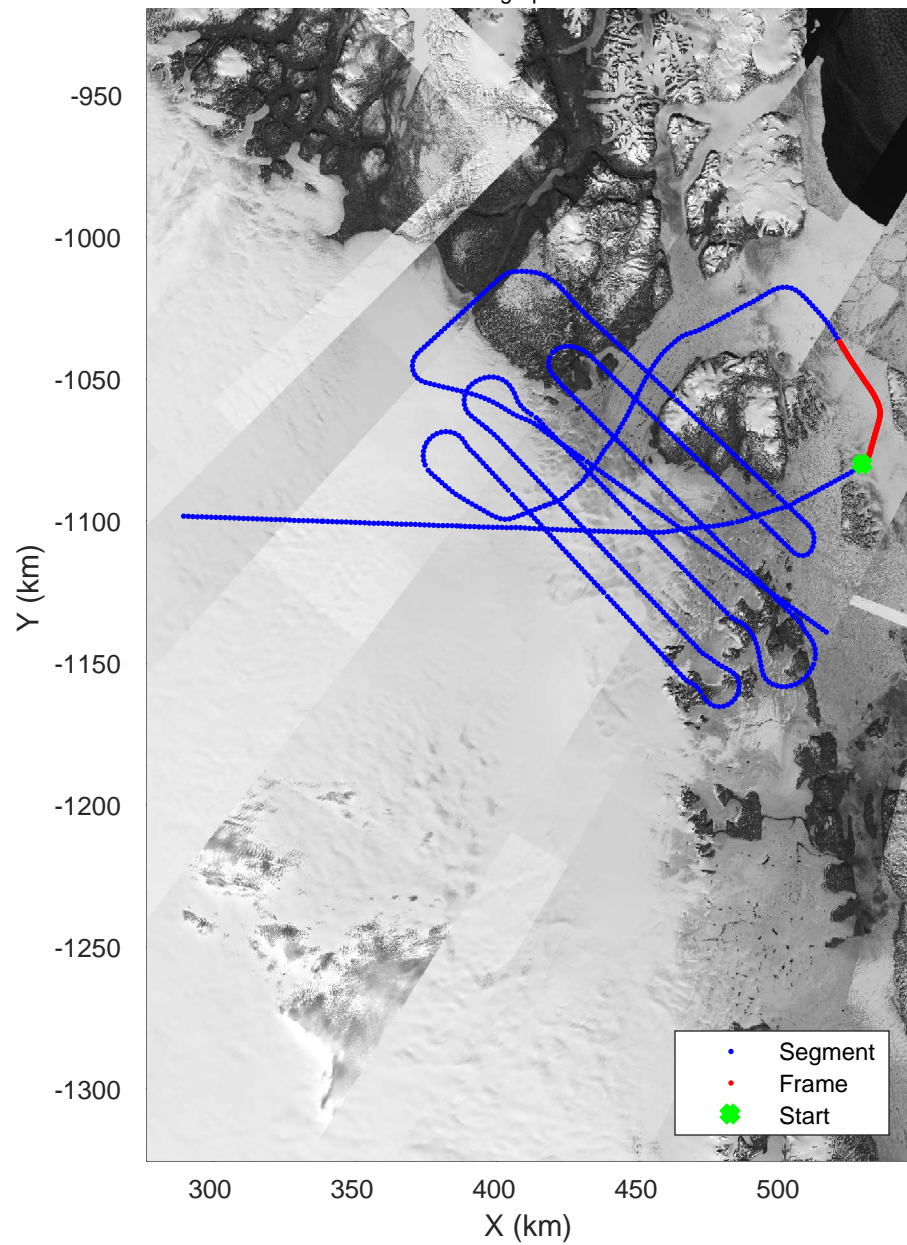

Zachariae-79N
20170403_02_006
Polar Stereograph 70N/-45E