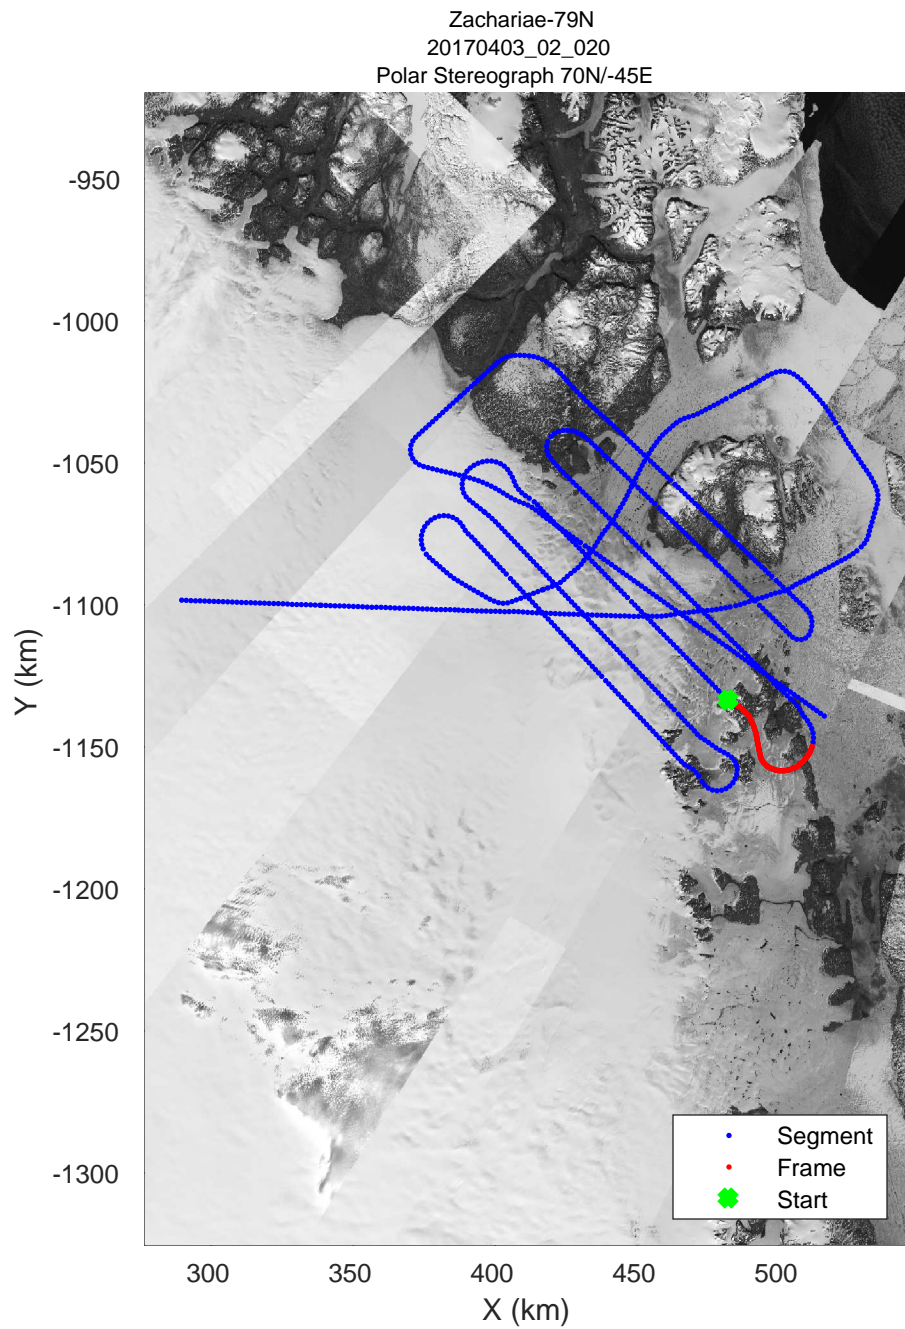

Zachariae-79N
20170403_02_018
Polar Stereograph 70N/-45E

rds 2017_Greenland_P3: "Zachariae-79N" 20170403_02_018: 14:56:03.4 to 15:01:50.0 GPS

rds 2017_Greenland_P3: "Zachariae-79N" 20170403_02_018: 14:56:03.4 to 15:01:50.0 GPS

Zachariae-79N
20170403_02_019
Polar Stereograph 70N/-45E

rds 2017_Greenland_P3: "Zachariae-79N" 20170403_02_019: 15:01:50.3 to 15:07:44.6 GPS

rds 2017_Greenland_P3: "Zachariae-79N" 20170403_02_019: 15:01:50.3 to 15:07:44.6 GPS

rds 2017_Greenland_P3: "Zachariae-79N" 20170403_02_020: 15:07:44.9 to 15:13:56.9 GPS

rds 2017_Greenland_P3: "Zachariae-79N" 20170403_02_020: 15:07:44.9 to 15:13:56.9 GPS

Zachariae-79N
20170403_02_021
Polar Stereograph 70N/-45E