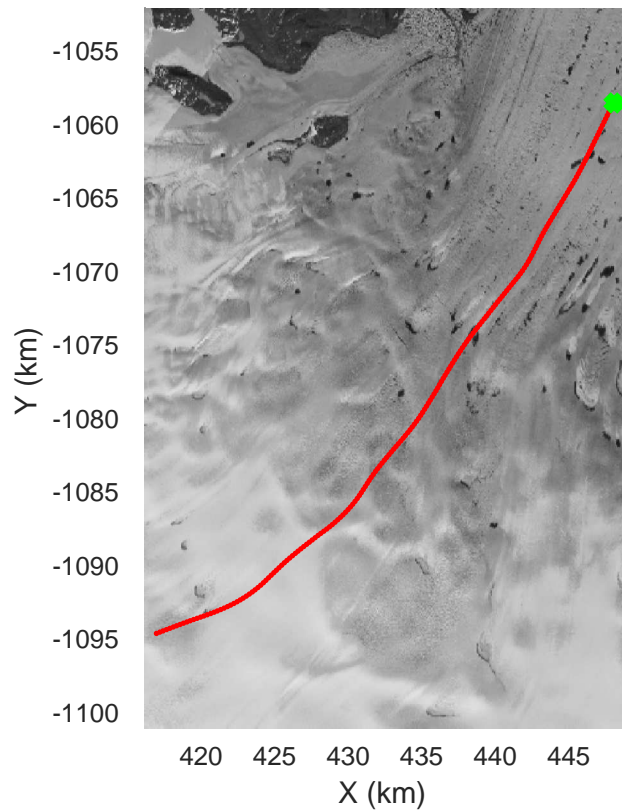

rds 2017_Greenland_P3: "Zachariae-79N" 20170403_02_007: 13:47:20.8 to 13:53:50.0 GPS

rds 2017_Greenland_P3: "Zachariae-79N" 20170403_02_008: 13:53:50.3 to 14:00:15.9 GPS

rds 2017_Greenland_P3: "Zachariae-79N" 20170403_02_008: 13:53:50.3 to 14:00:15.9 GPS