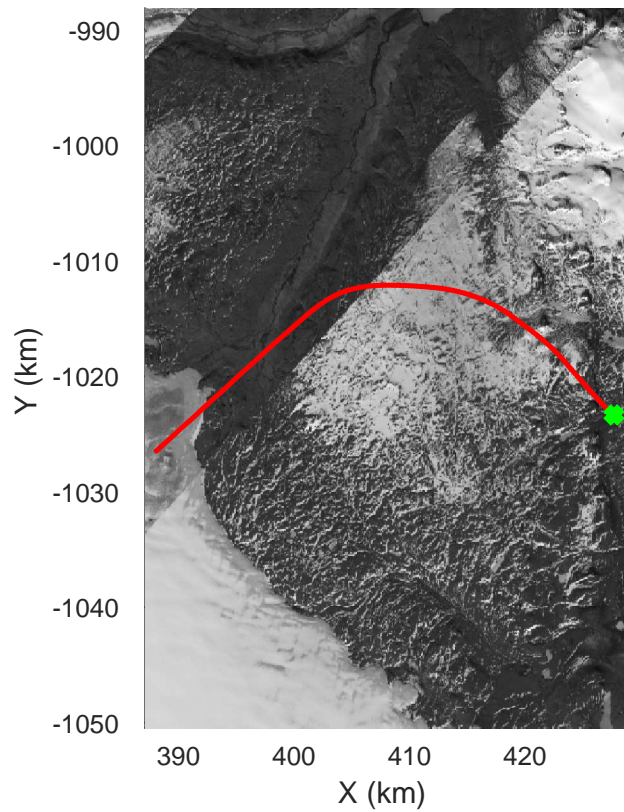

rds 2017_Greenland_P3: "Zachariae-79N" 20170403_02_027: 15:53:07.4 to 15:59:42.4 GPS

Zachariae-79N
20170403_02_028
Polar Stereograph 70N/-45E

rds 2017_Greenland_P3: "Zachariae-79N" 20170403_02_028: 15:59:42.6 to 16:06:07.5 GPS

rds 2017_Greenland_P3: "Zachariae-79N" 20170403_02_028: 15:59:42.6 to 16:06:07.5 GPS

Zachariae-79N
20170403_02_029
Polar Stereograph 70N/-45E

rds 2017_Greenland_P3: "Zachariae-79N" 20170403_02_029: 16:06:07.7 to 16:12:56.2 GPS