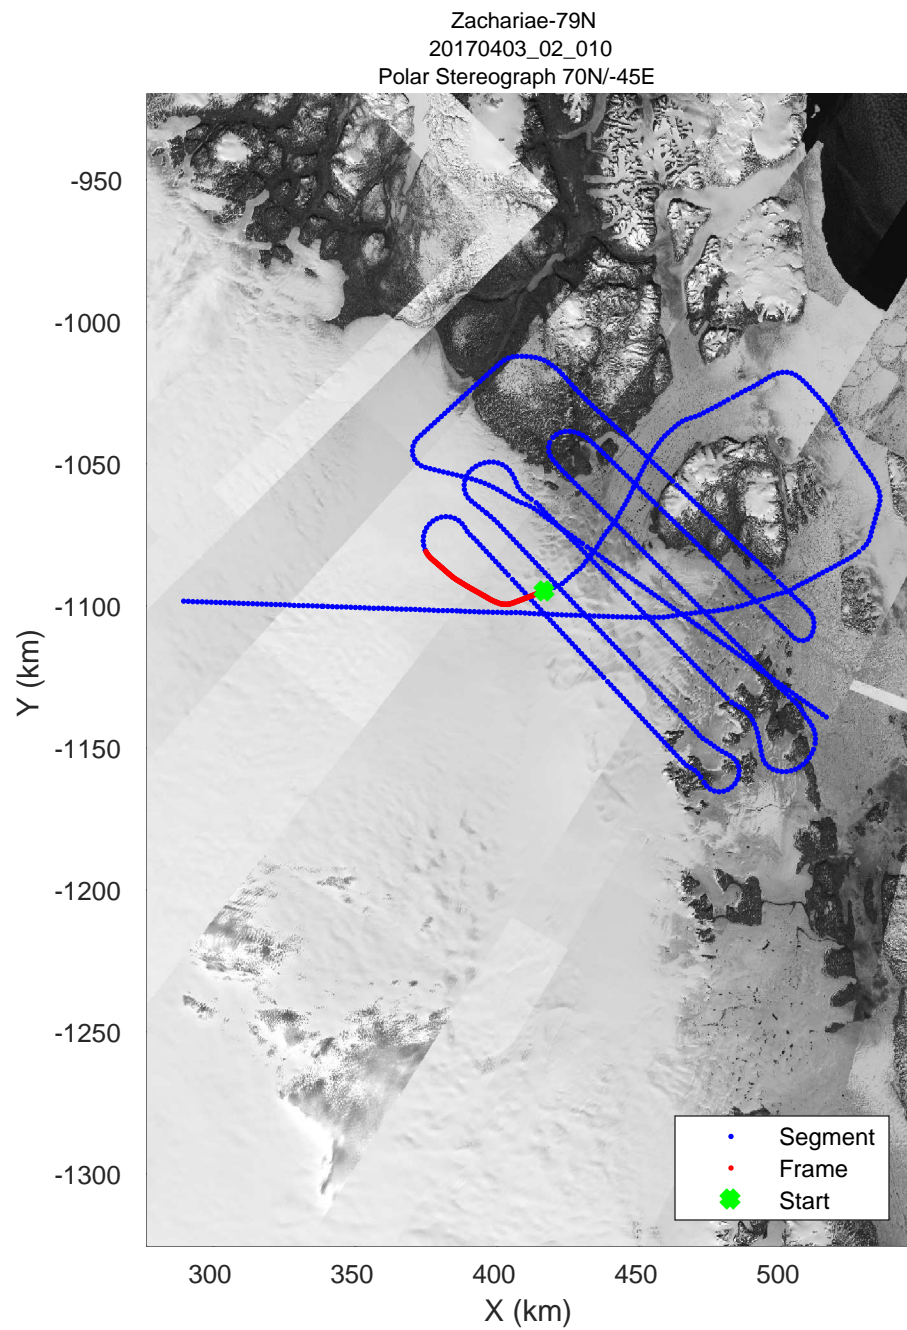

Zachariae-79N
20170403_02_009
Polar Stereograph 70N/-45E

rds 2017_Greenland_P3: "Zachariae-79N" 20170403_02_009: 14:00:16.1 to 14:06:43.5 GPS

rds 2017_Greenland_P3: "Zachariae-79N" 20170403_02_009: 14:00:16.1 to 14:06:43.5 GPS