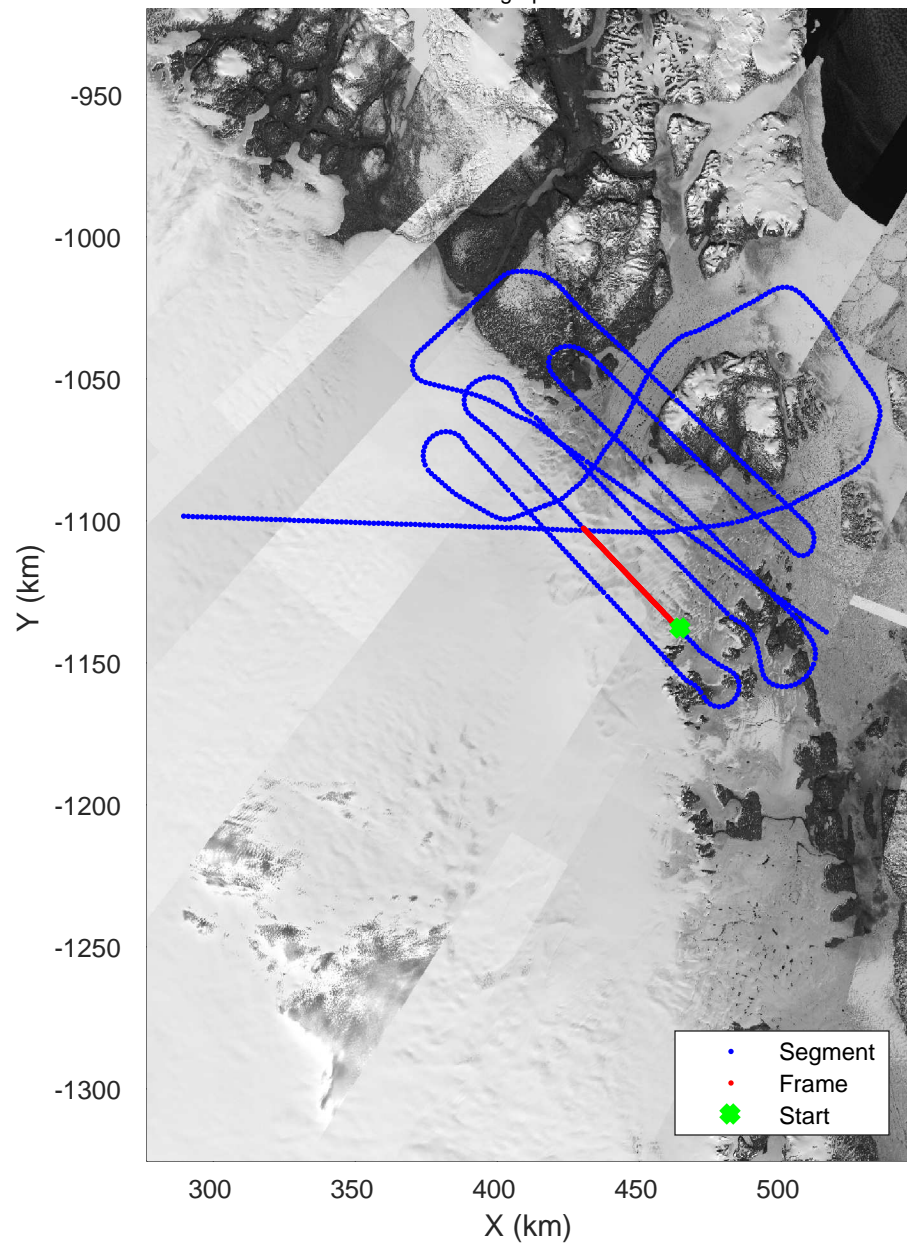

Zachariae-79N
20170403_02_014
Polar Stereograph 70N/-45E

rds 2017_Greenland_P3: "Zachariae-79N" 20170403_02_014: 14:31:46.8 to 14:37:57.0 GPS

rds 2017_Greenland_P3: "Zachariae-79N" 20170403_02_014: 14:31:46.8 to 14:37:57.0 GPS

Zachariae-79N
20170403_02_015
Polar Stereograph 70N/-45E

rds 2017_Greenland_P3: "Zachariae-79N" 20170403_02_015: 14:37:57.3 to 14:44:13.3 GPS

rds 2017_Greenland_P3: "Zachariae-79N" 20170403_02_015: 14:37:57.3 to 14:44:13.3 GPS