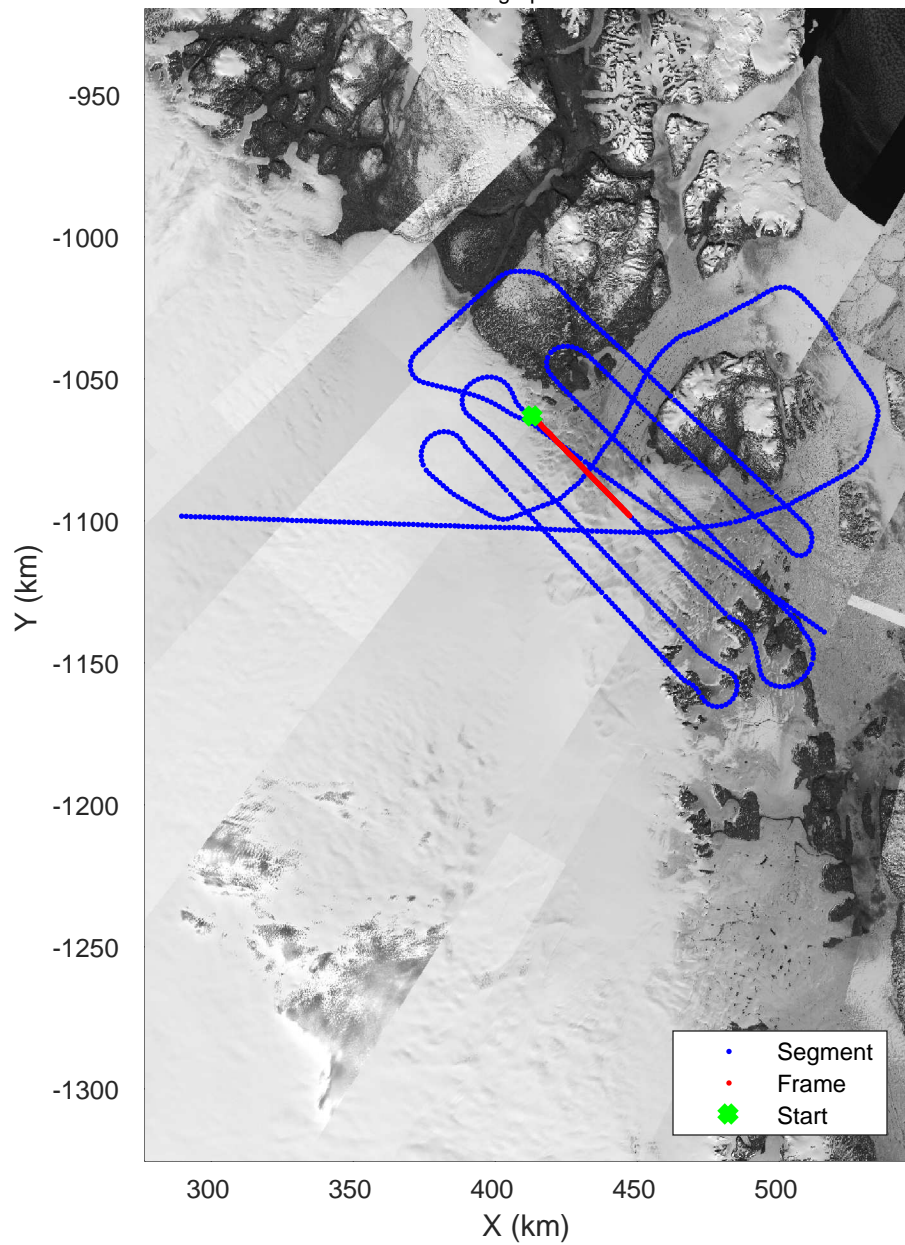

Zachariae-79N
20170403_02_017
Polar Stereograph 70N/-45E

rds 2017_Greenland_P3: "Zachariae-79N" 20170403_02_017: 14:50:15.6 to 14:56:03.2 GPS

rds 2017_Greenland_P3: "Zachariae-79N" 20170403_02_017: 14:50:15.6 to 14:56:03.2 GPS

Zachariae-79N
20170403_02_018
Polar Stereograph 70N/-45E

rds 2017_Greenland_P3: "Zachariae-79N" 20170403_02_018: 14:56:03.4 to 15:01:50.0 GPS

rds 2017_Greenland_P3: "Zachariae-79N" 20170403_02_018: 14:56:03.4 to 15:01:50.0 GPS