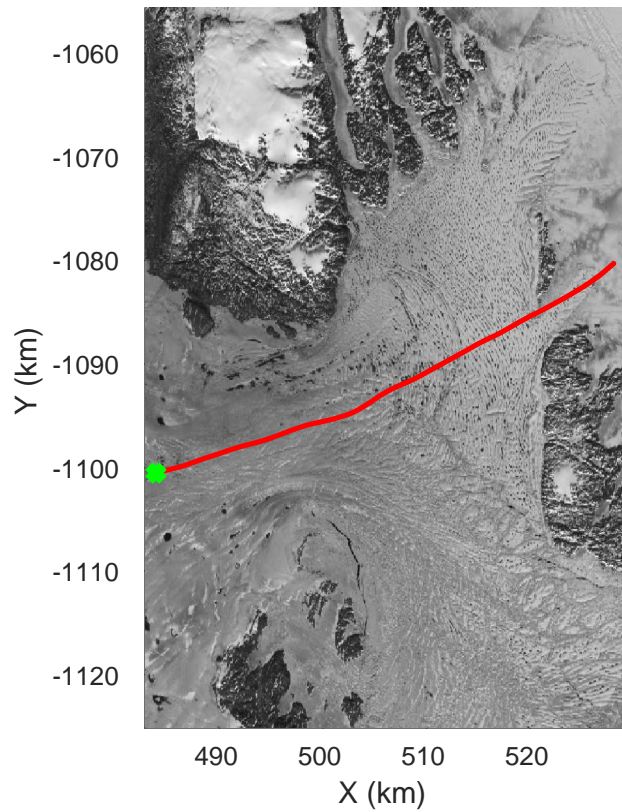

Zachariae-79N
20170403_02_005
Polar Stereograph 70N/-45E