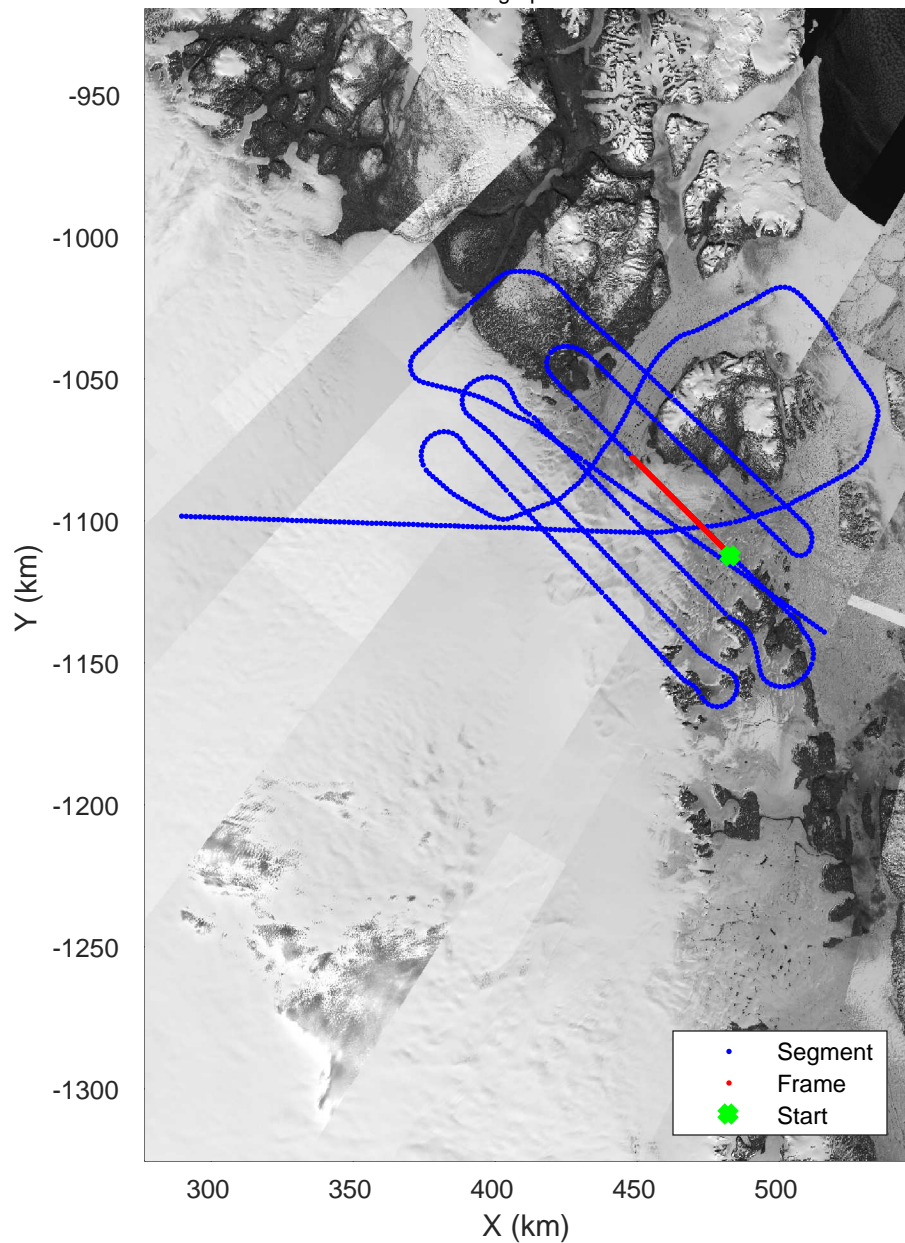

rds 2017_Greenland_P3: "Zachariae-79N" 20170403_02_020: 15:07:44.9 to 15:13:56.9 GPS

rds 2017_Greenland_P3: "Zachariae-79N" 20170403_02_020: 15:07:44.9 to 15:13:56.9 GPS

Zachariae-79N
20170403_02_021
Polar Stereograph 70N/-45E

rds 2017_Greenland_P3: "Zachariae-79N" 20170403_02_021: 15:13:57.0 to 15:20:22.1 GPS

rds 2017_Greenland_P3: "Zachariae-79N" 20170403_02_021: 15:13:57.0 to 15:20:22.1 GPS

Zachariae-79N
20170403_02_022
Polar Stereograph 70N/-45E

rds 2017_Greenland_P3: "Zachariae-79N" 20170403_02_022: 15:20:22.4 to 15:26:40.9 GPS

rds 2017_Greenland_P3: "Zachariae-79N" 20170403_02_022: 15:20:22.4 to 15:26:40.9 GPS

Zachariae-79N
20170403_02_023
Polar Stereograph 70N/-45E