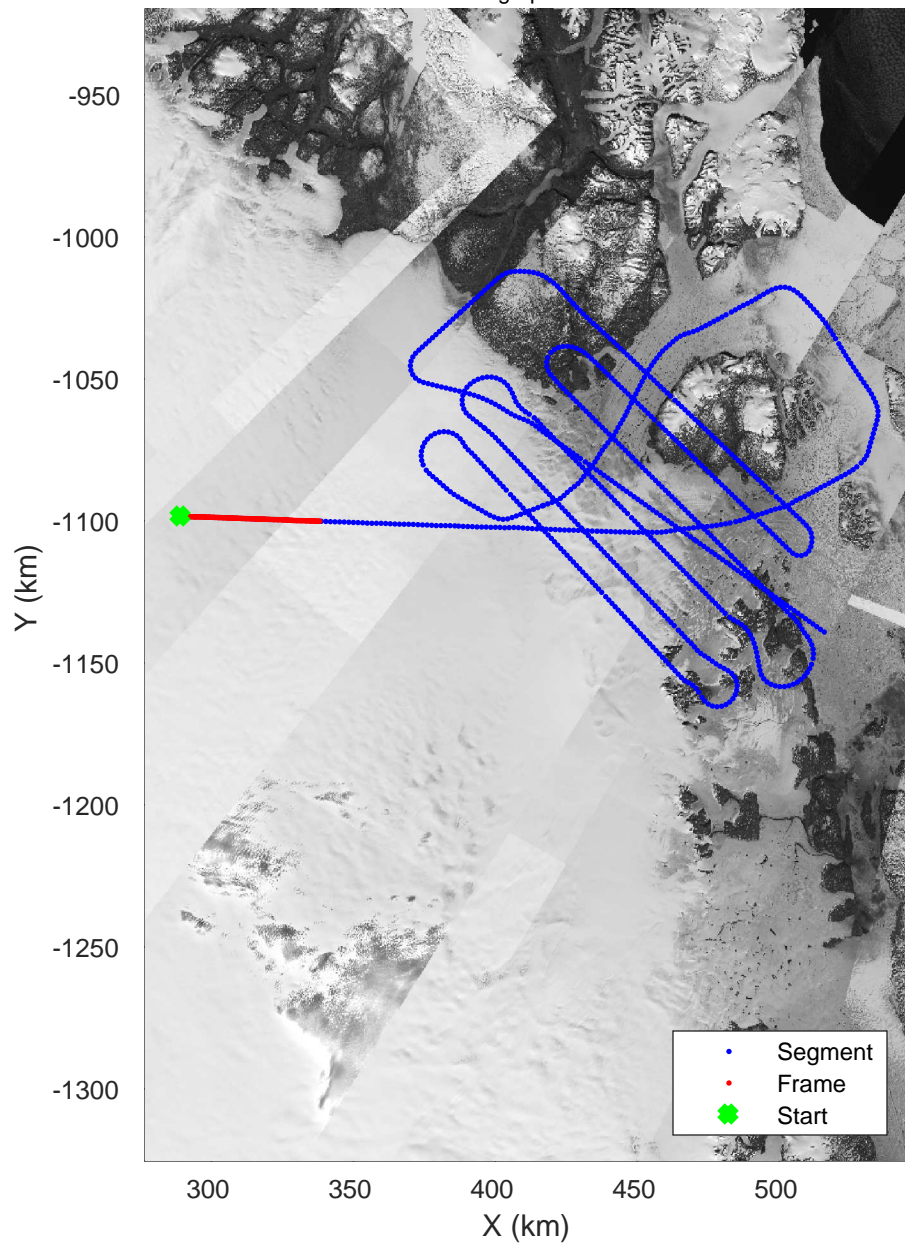

Zachariae-79N
20170403_02_001
Polar Stereograph 70N/-45E

rds 2017_Greenland_P3: "Zachariae-79N" 20170403_02_001: 13:12:54.2 to 13:18:20.3 GPS

rds 2017_Greenland_P3: "Zachariae-79N" 20170403_02_001: 13:12:54.2 to 13:18:20.3 GPS