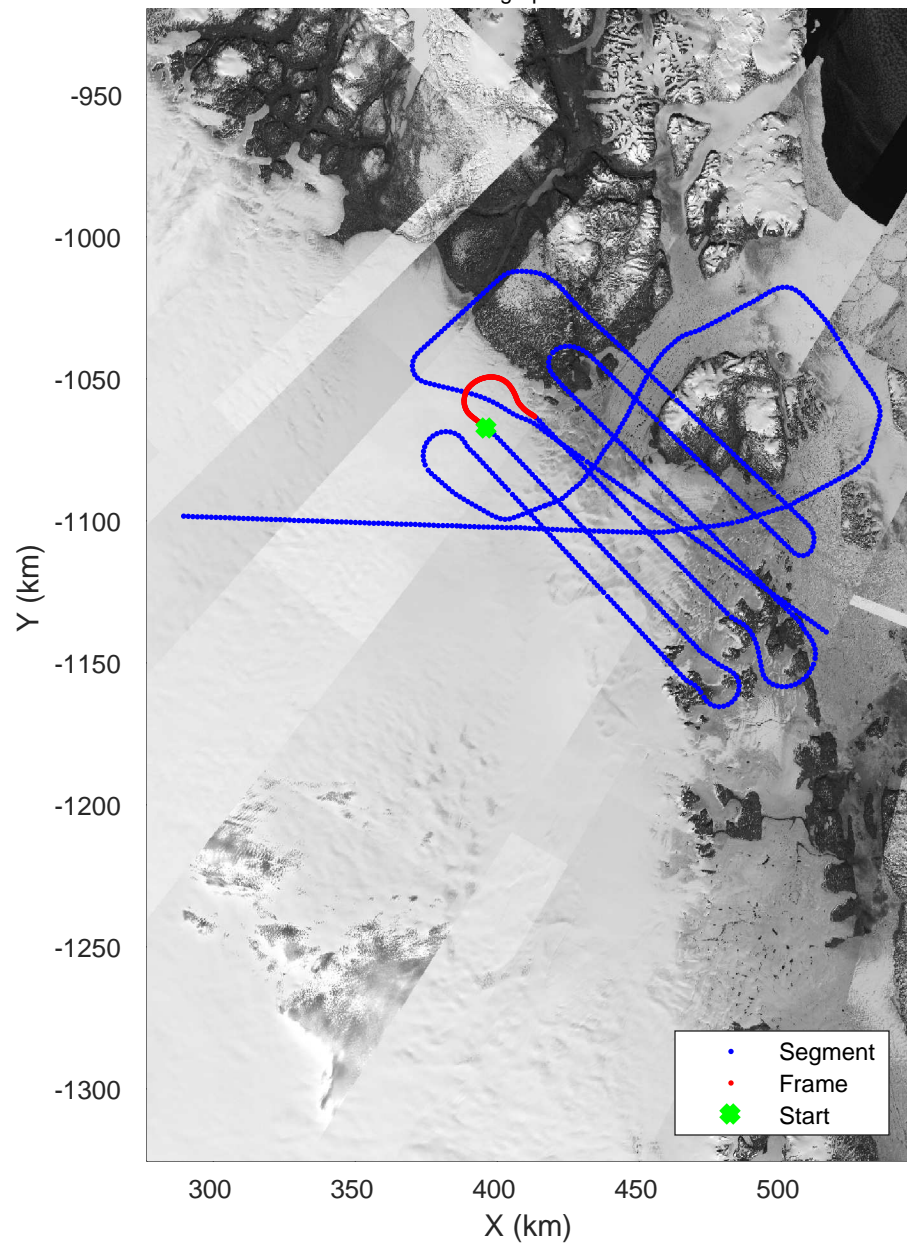

Zachariae-79N
20170403_02_016
Polar Stereograph 70N/-45E

rds 2017_Greenland_P3: "Zachariae-79N" 20170403_02_016: 14:44:13.6 to 14:50:15.3 GPS

rds 2017_Greenland_P3: "Zachariae-79N" 20170403_02_016: 14:44:13.6 to 14:50:15.3 GPS

Zachariae-79N
20170403_02_017
Polar Stereograph 70N/-45E

rds 2017_Greenland_P3: "Zachariae-79N" 20170403_02_017: 14:50:15.6 to 14:56:03.2 GPS

rds 2017_Greenland_P3: "Zachariae-79N" 20170403_02_017: 14:50:15.6 to 14:56:03.2 GPS