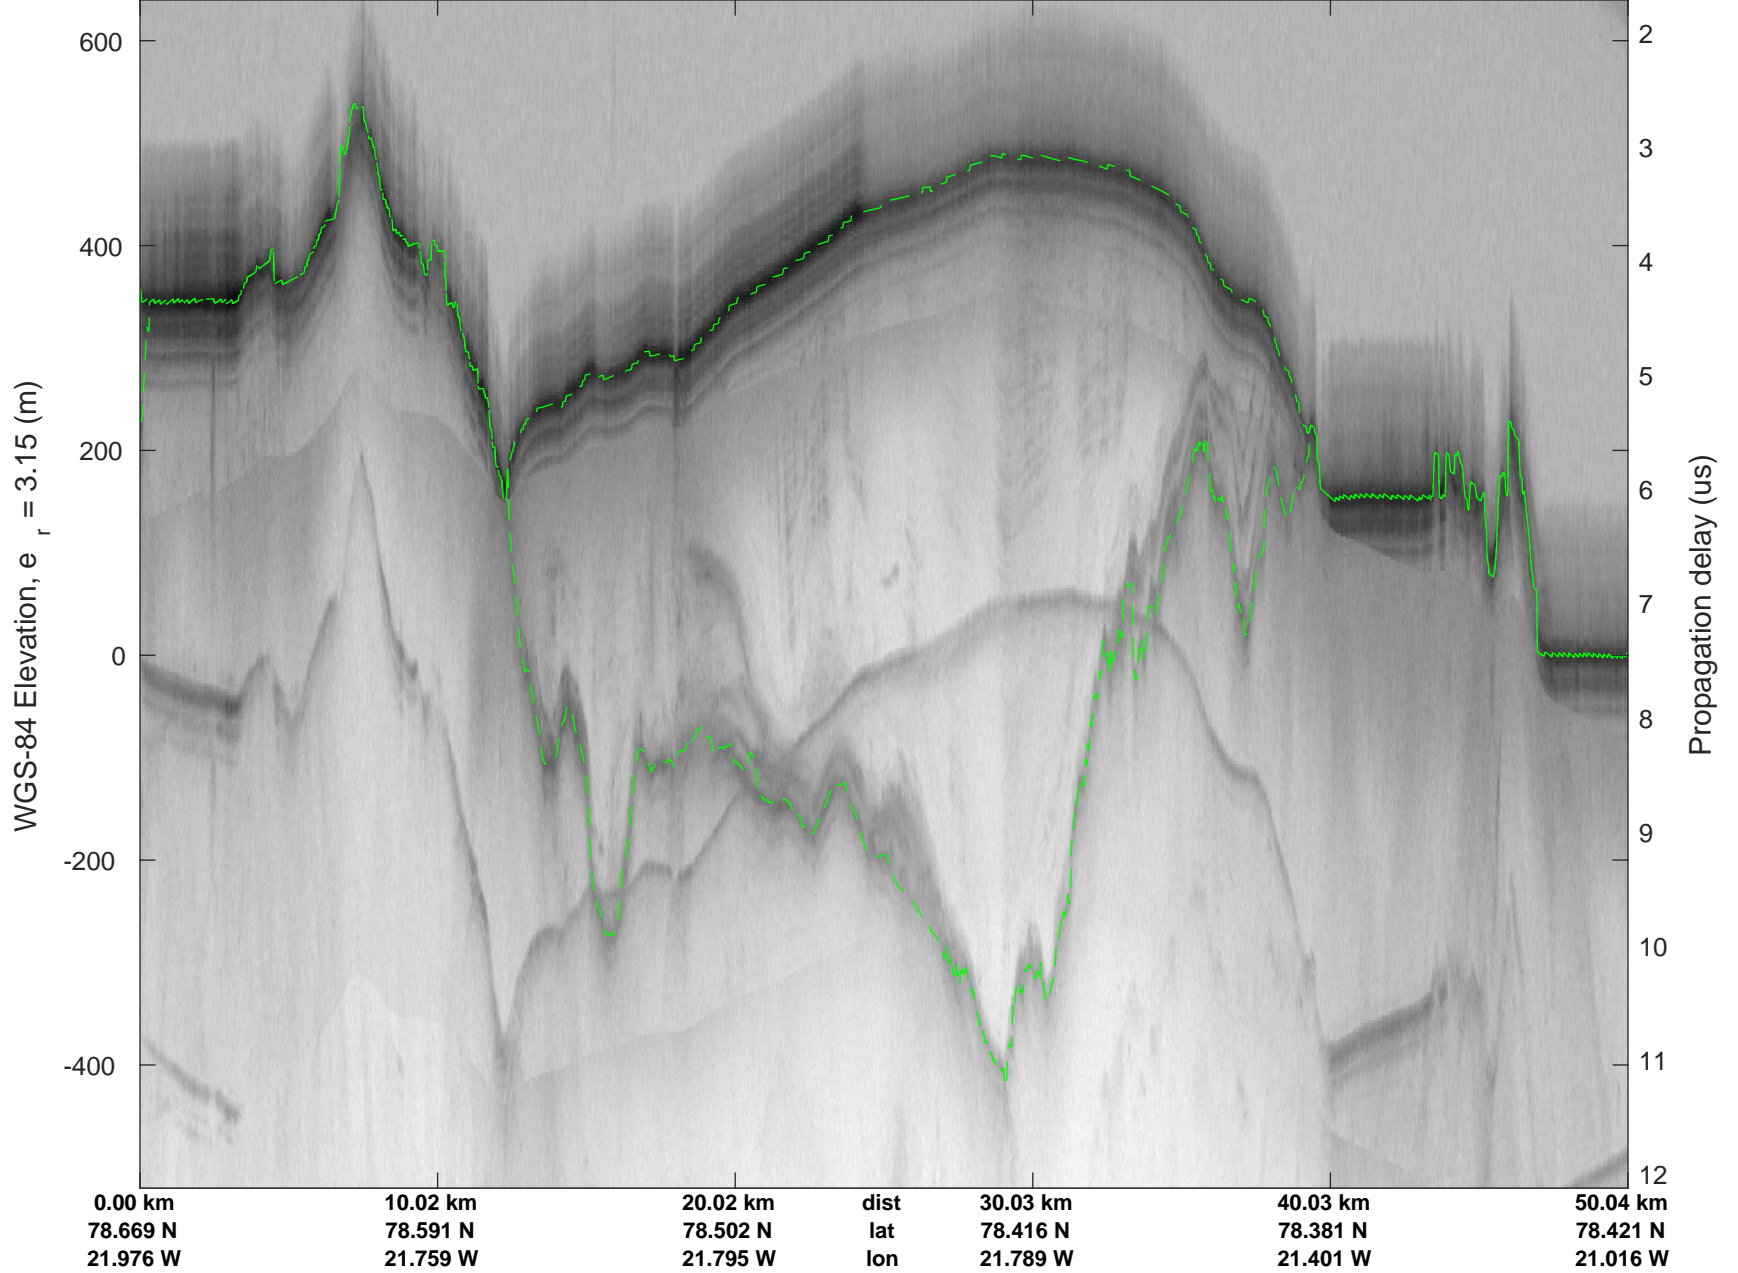

Zachariae-79N
20170403_02_018
Polar Stereograph 70N/-45E

rds 2017_Greenland_P3: "Zachariae-79N" 20170403_02_018: 14:56:03.4 to 15:01:50.0 GPS

rds 2017_Greenland_P3: "Zachariae-79N" 20170403_02_018: 14:56:03.4 to 15:01:50.0 GPS

Zachariae-79N
20170403_02_019
Polar Stereograph 70N/-45E

rds 2017_Greenland_P3: "Zachariae-79N" 20170403_02_019: 15:01:50.3 to 15:07:44.6 GPS

rds 2017_Greenland_P3: "Zachariae-79N" 20170403_02_019: 15:01:50.3 to 15:07:44.6 GPS

rds 2017_Greenland_P3: "Zachariae-79N" 20170403_02_020: 15:07:44.9 to 15:13:56.9 GPS

rds 2017_Greenland_P3: "Zachariae-79N" 20170403_02_020: 15:07:44.9 to 15:13:56.9 GPS

Zachariae-79N
20170403_02_021
Polar Stereograph 70N/-45E