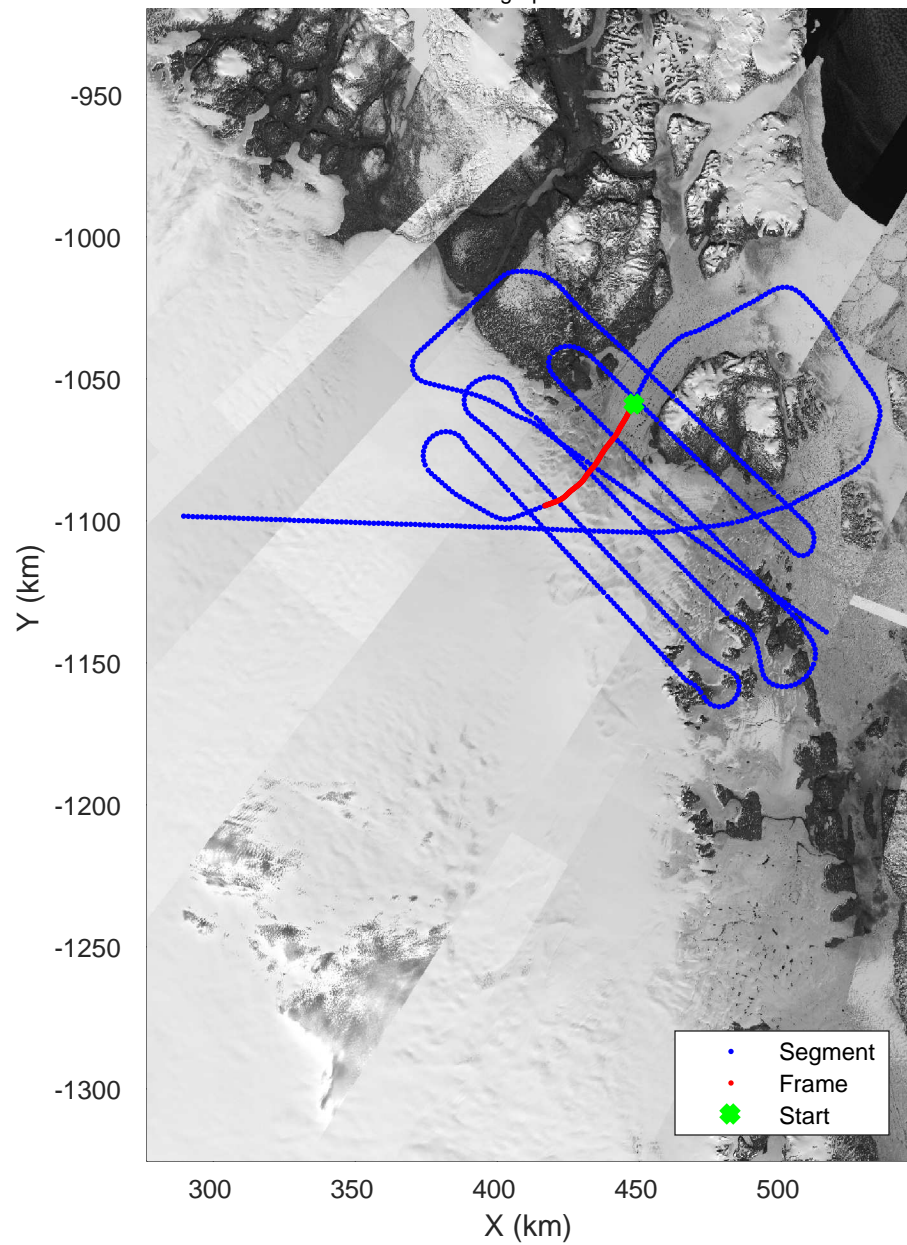

Zachariae-79N
20170403_02_009
Polar Stereograph 70N/-45E