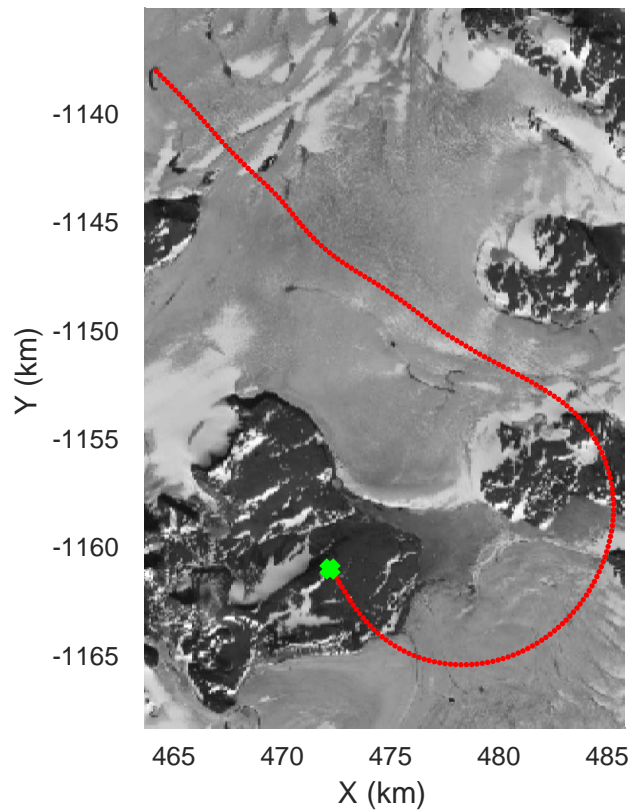

rds 2017_Greenland_P3: "Zachariae-79N" 20170403_02_012: 14:18:54.7 to 14:25:13.4 GPS

rds 2017_Greenland_P3: "Zachariae-79N" 20170403_02_013: 14:25:13.7 to 14:31:46.6 GPS

rds 2017_Greenland_P3: "Zachariae-79N" 20170403_02_013: 14:25:13.7 to 14:31:46.6 GPS