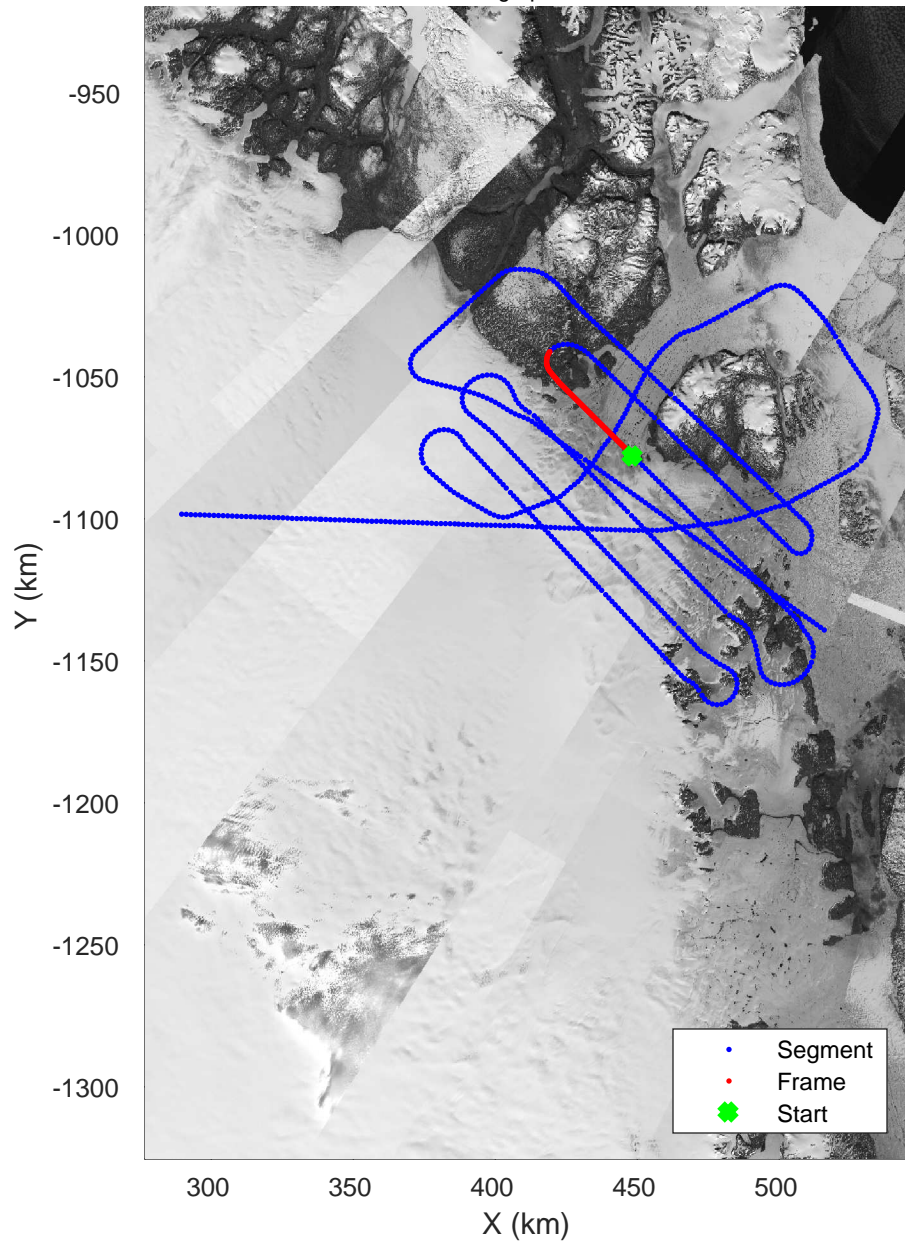

rds 2017_Greenland_P3: "Zachariae-79N" 20170403_02_021: 15:13:57.0 to 15:20:22.1 GPS

rds 2017_Greenland_P3: "Zachariae-79N" 20170403_02_021: 15:13:57.0 to 15:20:22.1 GPS

Zachariae-79N
20170403_02_022
Polar Stereograph 70N/-45E

rds 2017_Greenland_P3: "Zachariae-79N" 20170403_02_022: 15:20:22.4 to 15:26:40.9 GPS

rds 2017_Greenland_P3: "Zachariae-79N" 20170403_02_022: 15:20:22.4 to 15:26:40.9 GPS

Zachariae-79N
20170403_02_023
Polar Stereograph 70N/-45E

rds 2017_Greenland_P3: "Zachariae-79N" 20170403_02_023: 15:26:41.1 to 15:33:13.2 GPS

rds 2017_Greenland_P3: "Zachariae-79N" 20170403_02_023: 15:26:41.1 to 15:33:13.2 GPS

Zachariae-79N
20170403_02_024
Polar Stereograph 70N/-45E