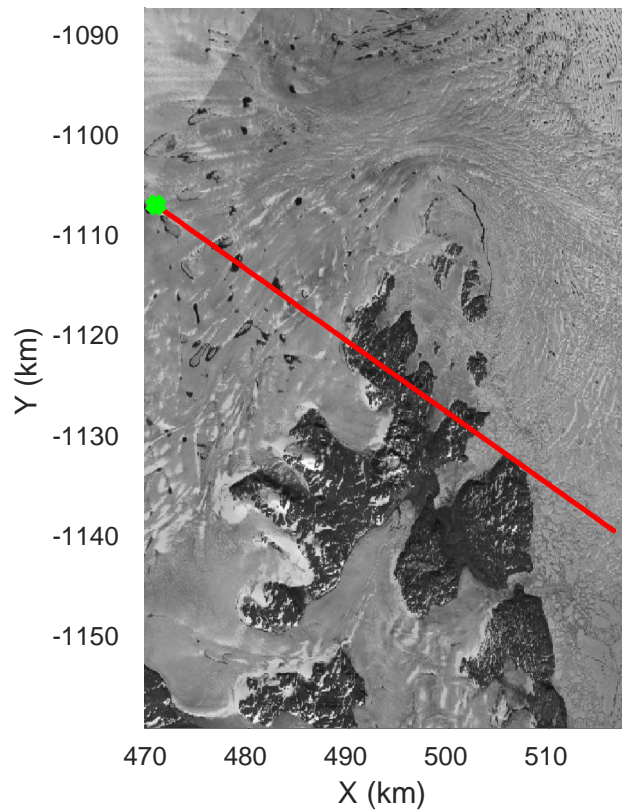

rds 2017_Greenland_P3: "Zachariae-79N" 20170403_02_030: 16:12:56.4 to 16:19:18.6 GPS

Zachariae-79N
20170403_02_031
Polar Stereograph 70N/-45E

rds 2017_Greenland_P3: "Zachariae-79N" 20170403_02_031: 16:19:18.8 to 16:25:33.2 GPS

rds 2017_Greenland_P3: "Zachariae-79N" 20170403_02_031: 16:19:18.8 to 16:25:33.2 GPS

Zachariae-79N
20170403_02_032
Polar Stereograph 70N/-45E

rds 2017_Greenland_P3: "Zachariae-79N" 20170403_02_032: 16:25:33.5 to 16:31:51.0 GPS

rds 2017_Greenland_P3: "Zachariae-79N" 20170403_02_032: 16:25:33.5 to 16:31:51.0 GPS

Zachariae-79N
20170403_02_033
Polar Stereograph 70N/-45E

rds 2017_Greenland_P3: "Zachariae-79N" 20170403_02_033: 16:31:51.2 to 16:39:09.3 GPS