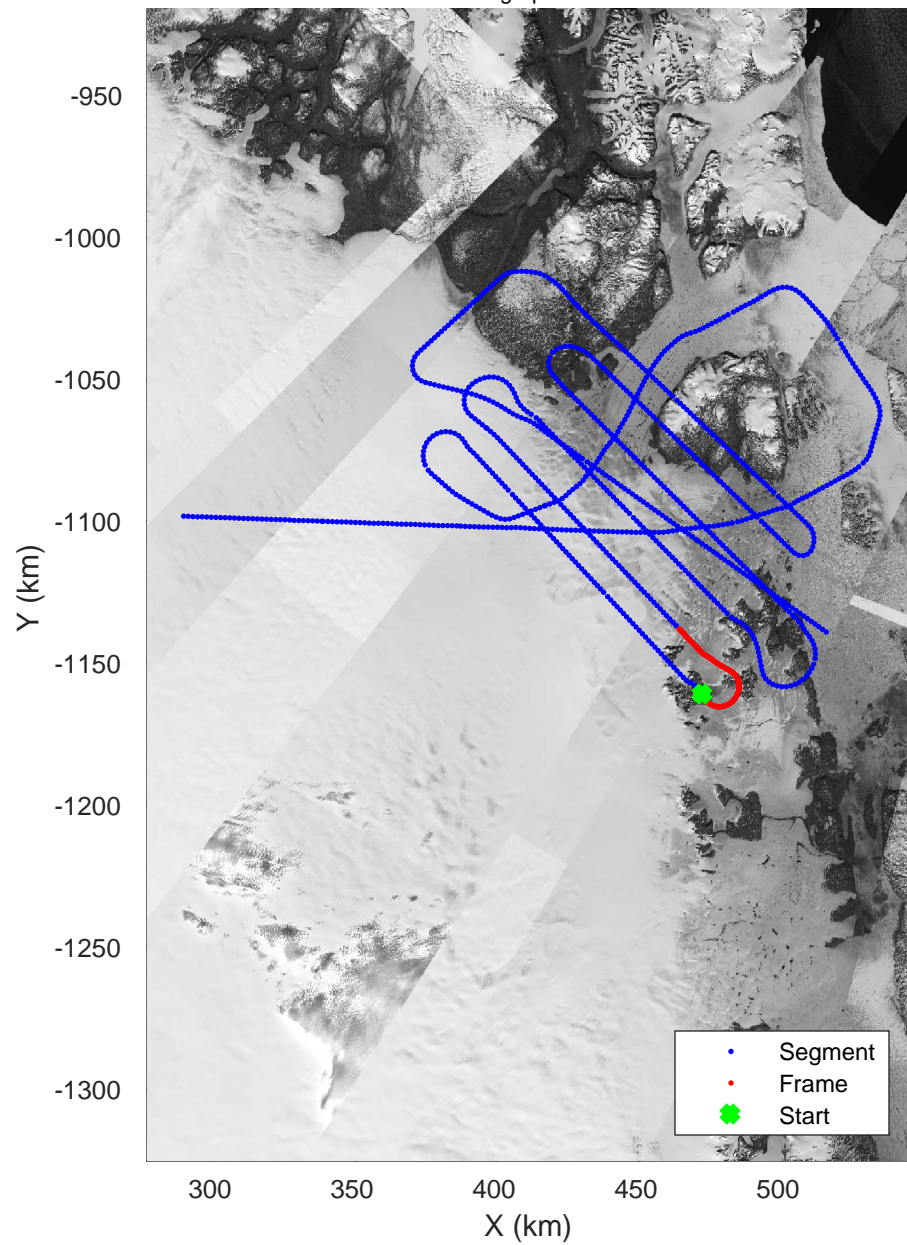

rds 2017_Greenland_P3: "Zachariae-79N" 20170403_02_012: 14:18:54.7 to 14:25:13.4 GPS

rds 2017_Greenland_P3: "Zachariae-79N" 20170403_02_013: 14:25:13.7 to 14:31:46.6 GPS

rds 2017_Greenland_P3: "Zachariae-79N" 20170403_02_013: 14:25:13.7 to 14:31:46.6 GPS

Zachariae-79N
20170403_02_014
Polar Stereograph 70N/-45E

rds 2017_Greenland_P3: "Zachariae-79N" 20170403_02_014: 14:31:46.8 to 14:37:57.0 GPS

rds 2017_Greenland_P3: "Zachariae-79N" 20170403_02_014: 14:31:46.8 to 14:37:57.0 GPS