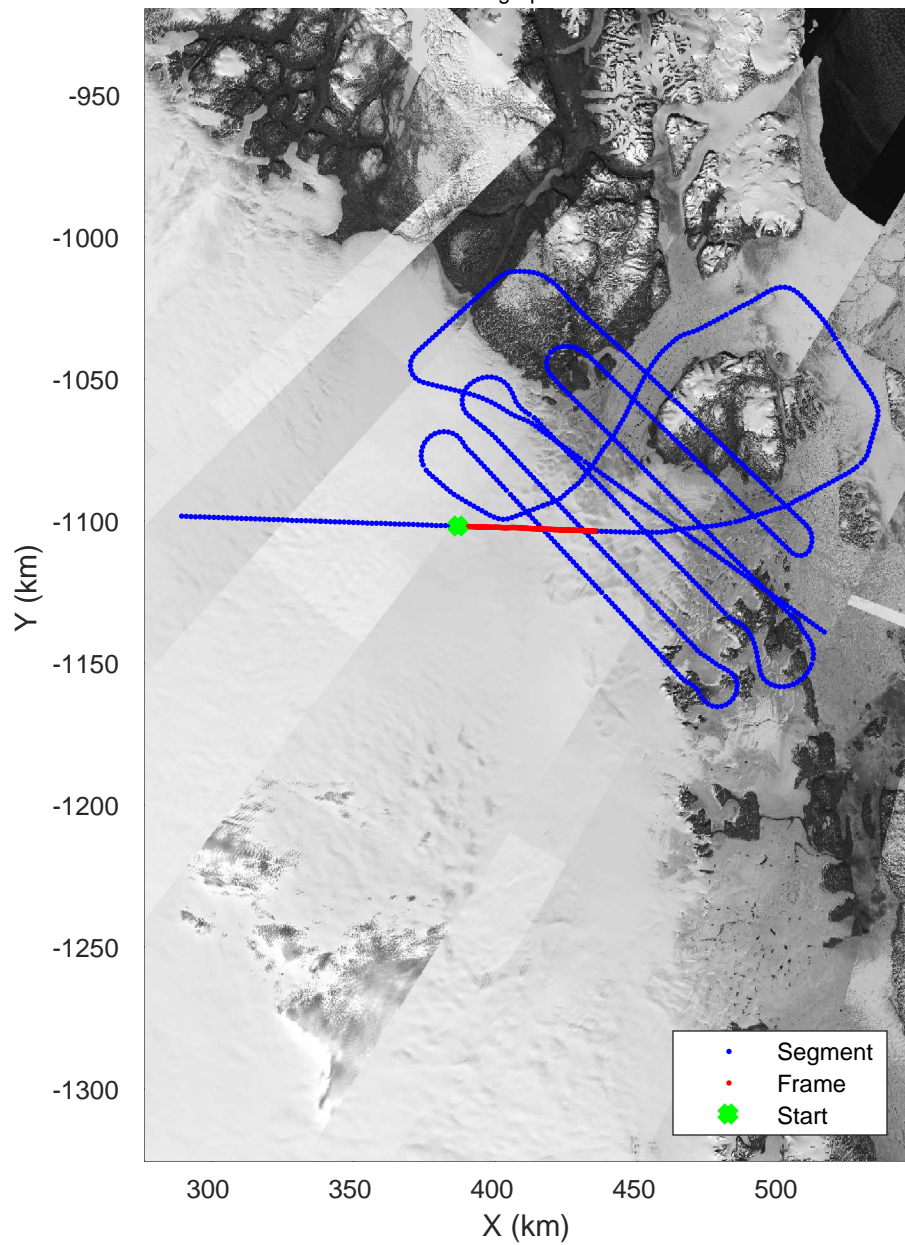

rds 2017_Greenland_P3: "Zachariae-79N" 20170403_02_002: 13:18:20.5 to 13:23:42.6 GPS

rds 2017_Greenland_P3: "Zachariae-79N" 20170403_02_002: 13:18:20.5 to 13:23:42.6 GPS

Zachariae-79N
20170403_02_003
Polar Stereograph 70N/-45E