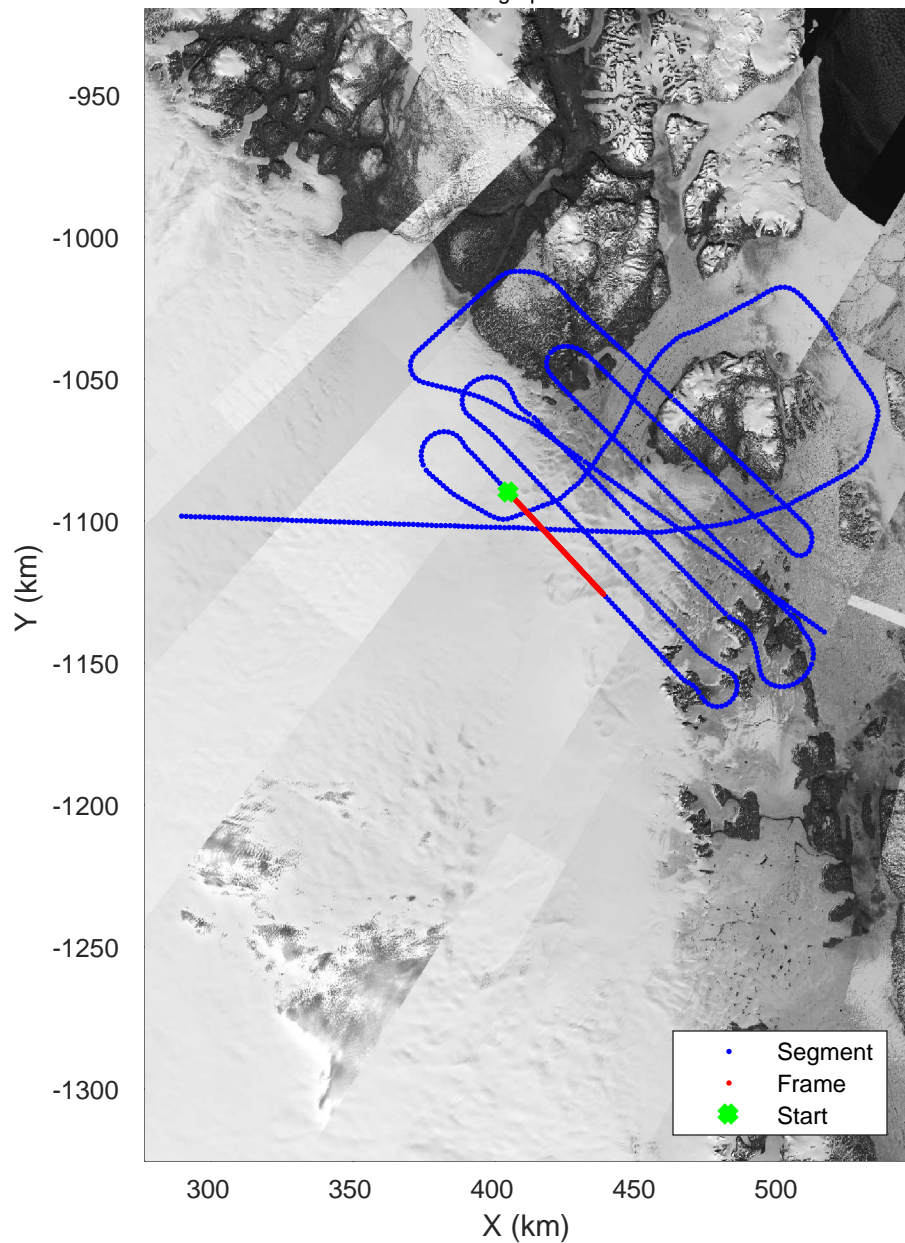

Zachariae-79N
20170403_02_012
Polar Stereograph 70N/-45E