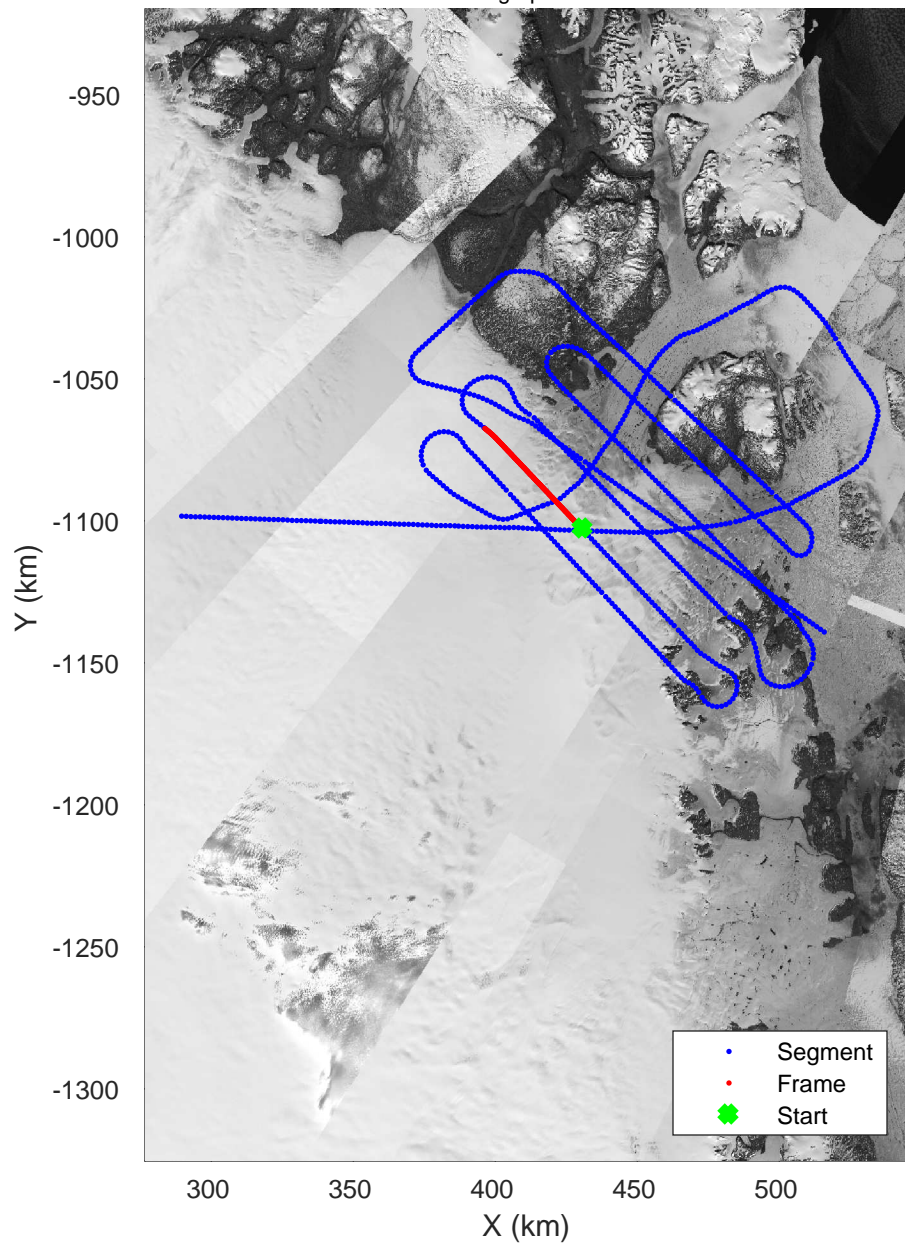

Zachariae-79N
20170403_02_016
Polar Stereograph 70N/-45E