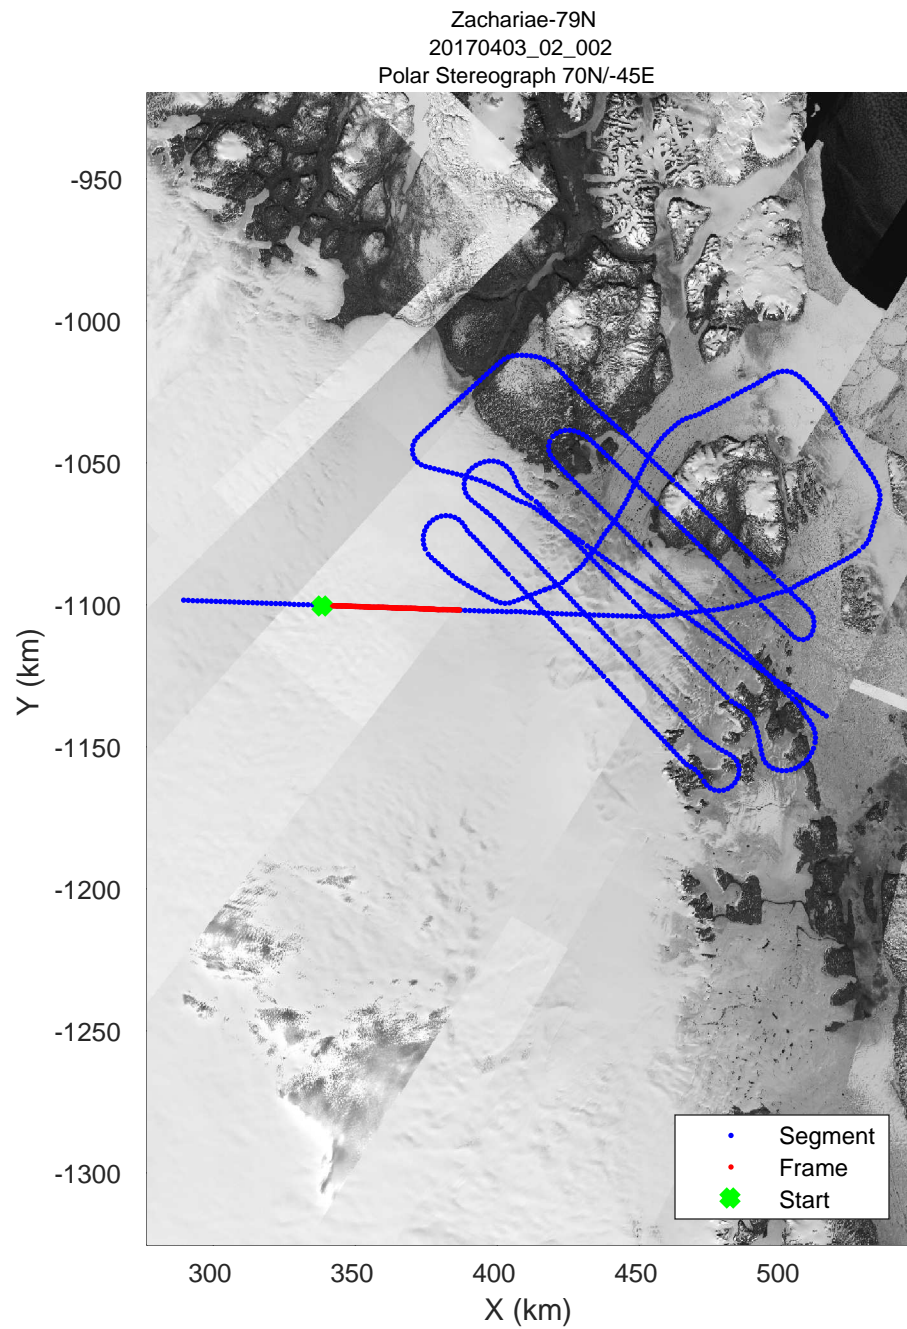

Zachariae-79N
20170403_02_001
Polar Stereograph 70N/-45E

rds 2017_Greenland_P3: "Zachariae-79N" 20170403_02_001: 13:12:54.2 to 13:18:20.3 GPS

rds 2017_Greenland_P3: "Zachariae-79N" 20170403_02_001: 13:12:54.2 to 13:18:20.3 GPS