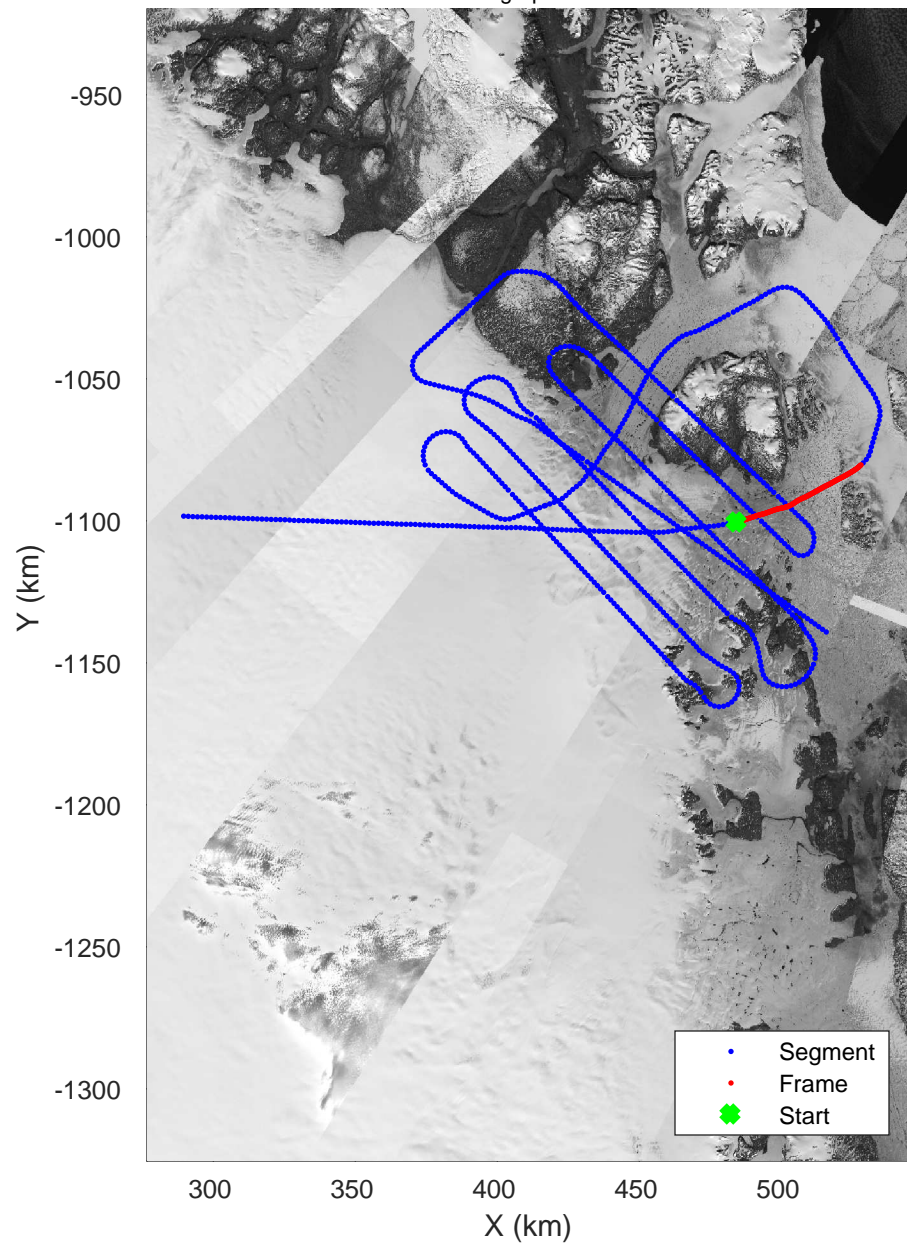

Zachariae-79N
20170403_02_005
Polar Stereograph 70N/-45E