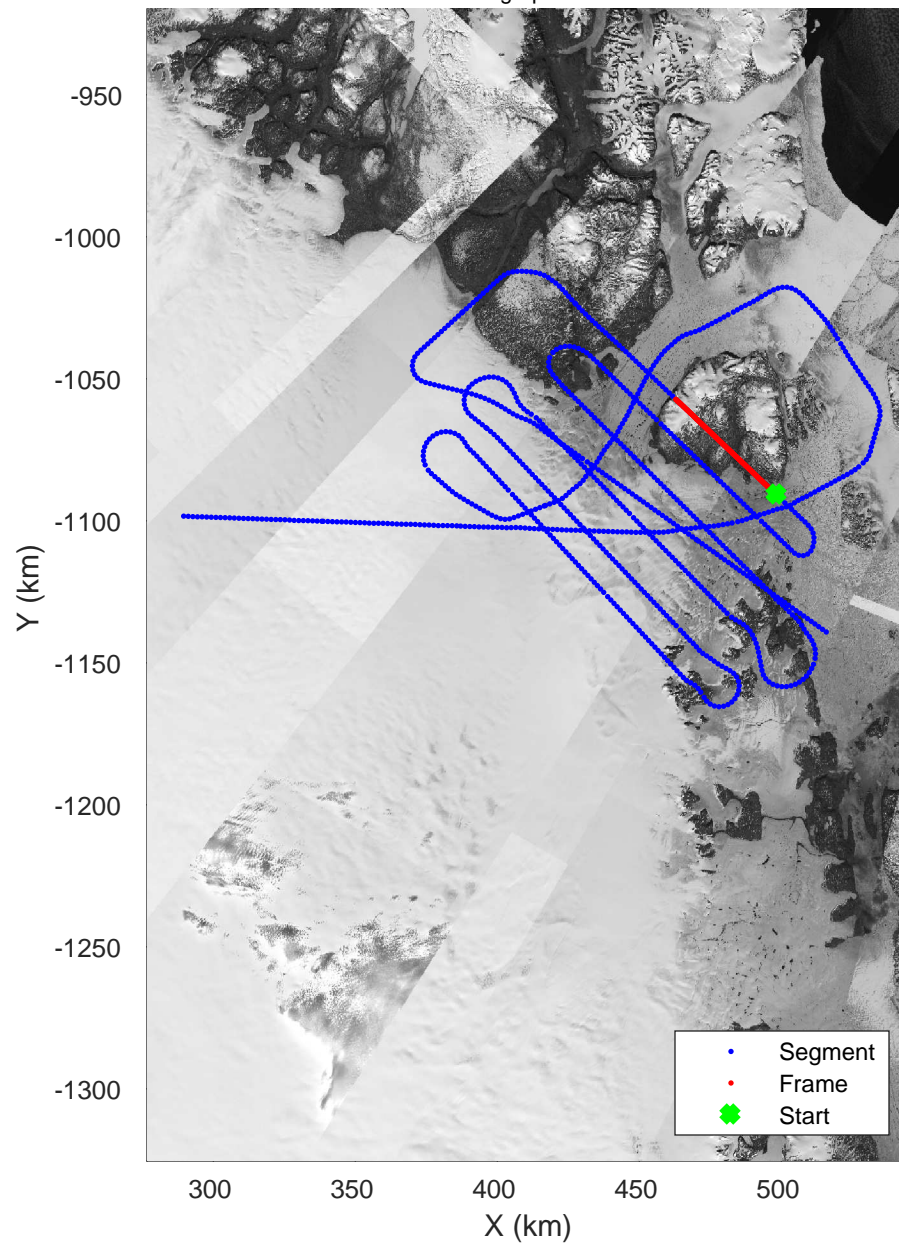

rds 2017_Greenland_P3: "Zachariae-79N" 20170403_02_024: 15:33:13.4 to 15:39:36.0 GPS

rds 2017_Greenland_P3: "Zachariae-79N" 20170403_02_024: 15:33:13.4 to 15:39:36.0 GPS

Zachariae-79N
20170403_02_025
Polar Stereograph 70N/-45E

rds 2017_Greenland_P3: "Zachariae-79N" 20170403_02_025: 15:39:36.3 to 15:45:49.7 GPS

rds 2017_Greenland_P3: "Zachariae-79N" 20170403_02_025: 15:39:36.3 to 15:45:49.7 GPS

rds 2017_Greenland_P3: "Zachariae-79N" 20170403_02_026: 15:45:49.9 to 15:53:07.2 GPS

rds 2017_Greenland_P3: "Zachariae-79N" 20170403_02_026: 15:45:49.9 to 15:53:07.2 GPS

Zachariae-79N
20170403_02_027
Polar Stereograph 70N/-45E

rds 2017_Greenland_P3: "Zachariae-79N" 20170403_02_027: 15:53:07.4 to 15:59:42.4 GPS