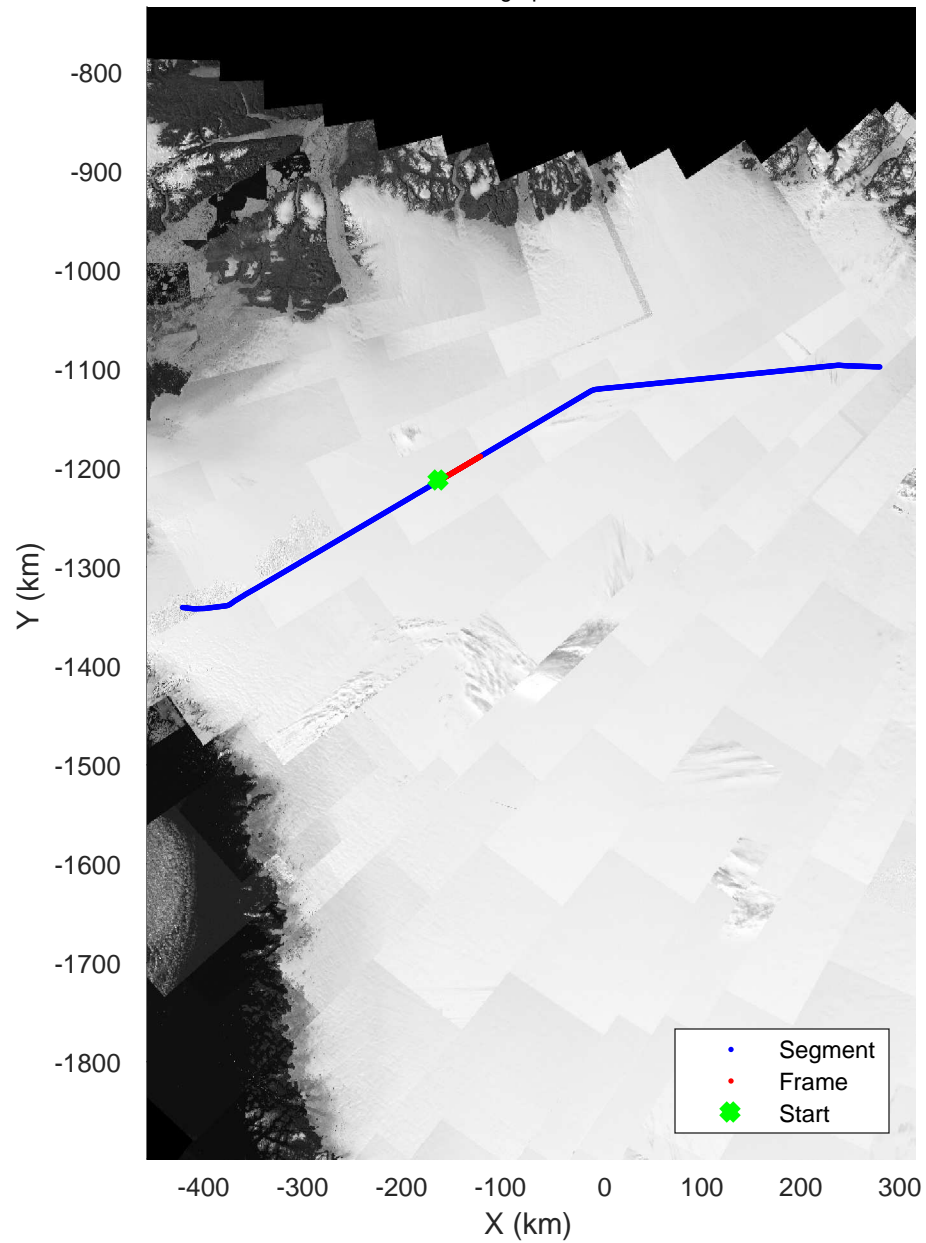

rds 2017_Greenland_P3: "Zachariae-79N" 20170403_01_005: 12:05:44.5 to 12:11:10.2 GPS

Zachariae-79N
20170403_01_006
Polar Stereograph 70N/-45E

rds 2017_Greenland_P3: "Zachariae-79N" 20170403_01_006: 12:11:10.5 to 12:16:54.3 GPS

rds 2017_Greenland_P3: "Zachariae-79N" 20170403_01_006: 12:11:10.5 to 12:16:54.3 GPS

Zachariae-79N
20170403_01_007
Polar Stereograph 70N/-45E

rds 2017_Greenland_P3: "Zachariae-79N" 20170403_01_007: 12:16:54.5 to 12:22:48.2 GPS