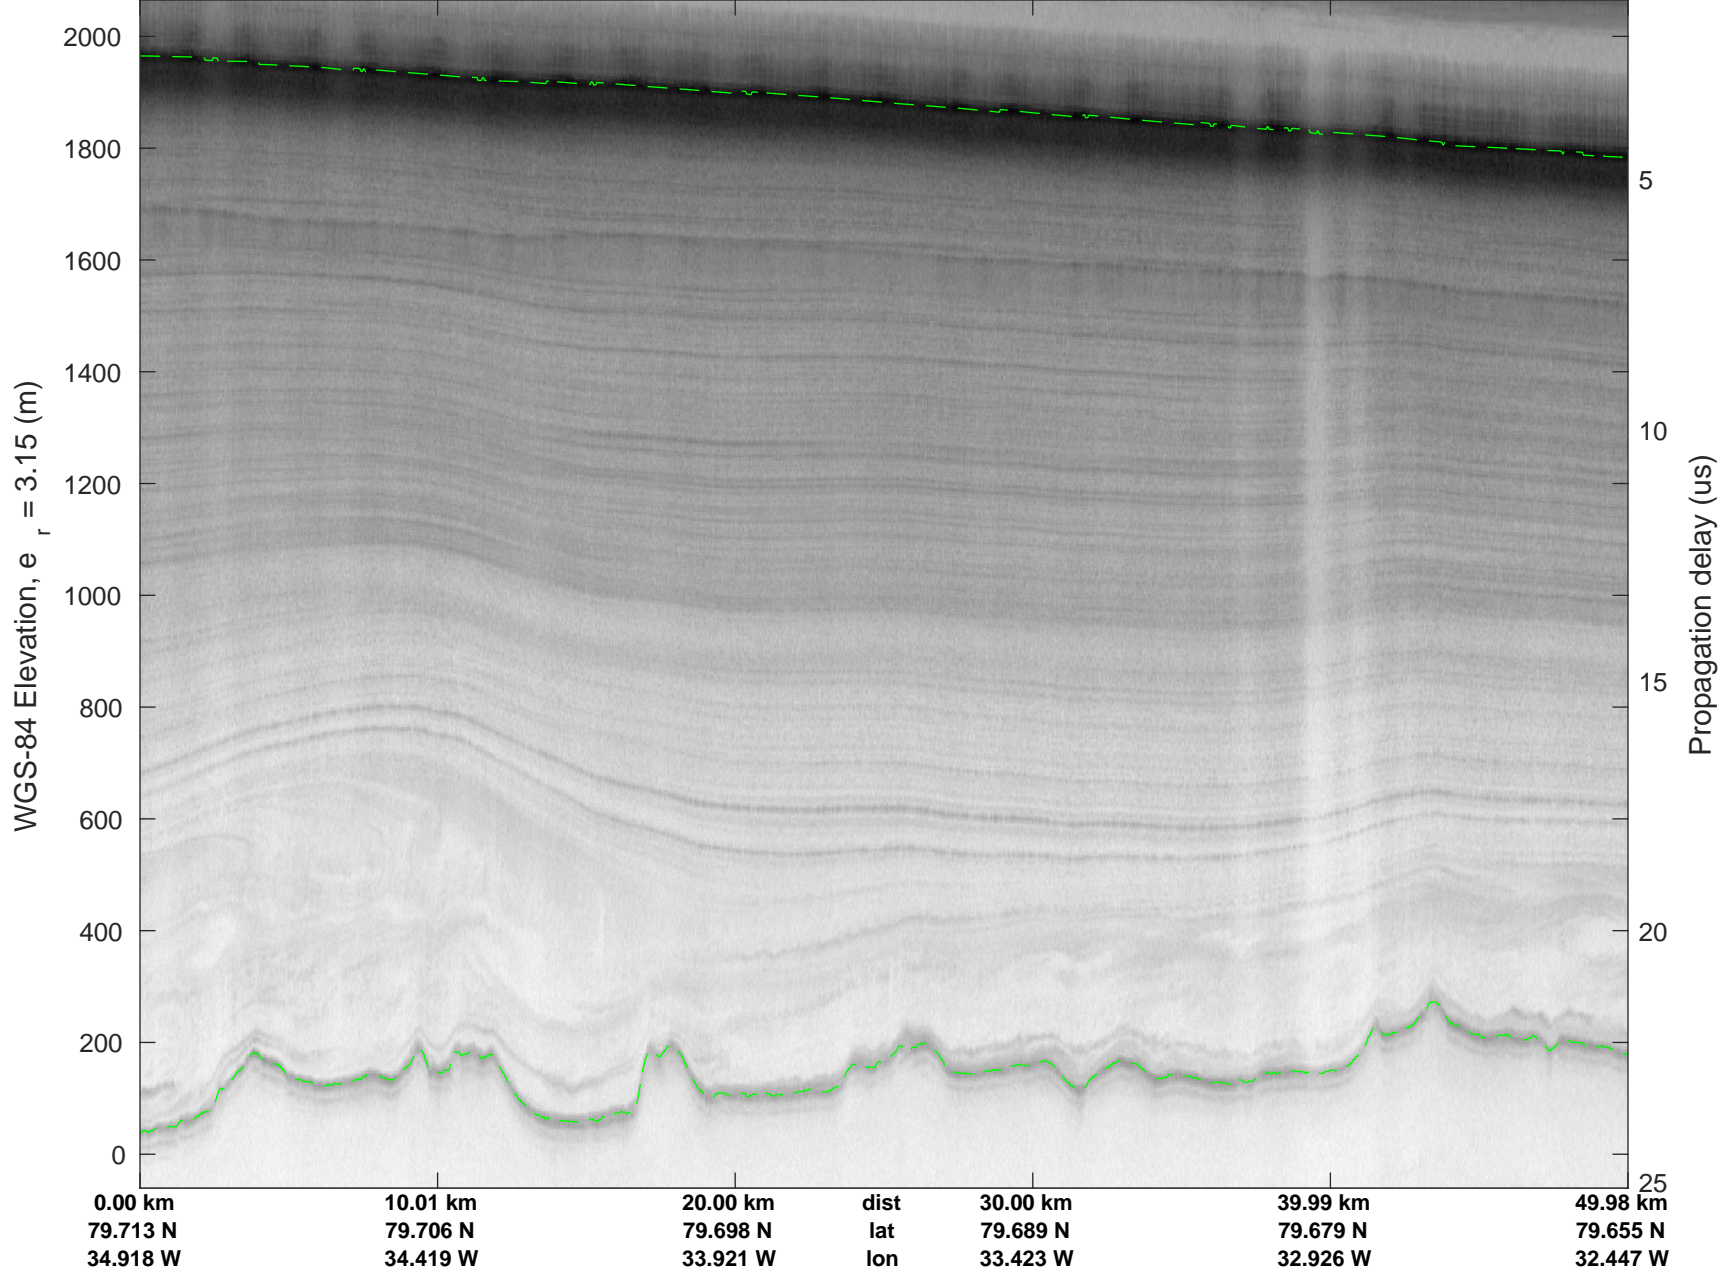

rds 2017_Greenland_P3: "Zachariae-79N" 20170403_01_012: 12:45:53.3 to 12:51:31.9 GPS

Zachariae-79N
20170403_01_013
Polar Stereograph 70N/-45E

rds 2017_Greenland_P3: "Zachariae-79N" 20170403_01_013: 12:51:32.0 to 12:57:05.2 GPS

rds 2017_Greenland_P3: "Zachariae-79N" 20170403_01_013: 12:51:32.0 to 12:57:05.2 GPS

Zachariae-79N
20170403_01_014
Polar Stereograph 70N/-45E

rds 2017_Greenland_P3: "Zachariae-79N" 20170403_01_014: 12:57:05.4 to 13:02:33.7 GPS

rds 2017_Greenland_P3: "Zachariae-79N" 20170403_01_014: 12:57:05.4 to 13:02:33.7 GPS

Zachariae-79N
20170403_01_015
Polar Stereograph 70N/-45E

rds 2017_Greenland_P3: "Zachariae-79N" 20170403_01_015: 13:02:33.9 to 13:07:58.9 GPS

rds 2017_Greenland_P3: "Zachariae-79N" 20170403_01_015: 13:02:33.9 to 13:07:58.9 GPS

Zachariae-79N
20170403_01_016
Polar Stereograph 70N/-45E

rds 2017_Greenland_P3: "Zachariae-79N" 20170403_01_016: 13:07:59.2 to 13:11:33.6 GPS