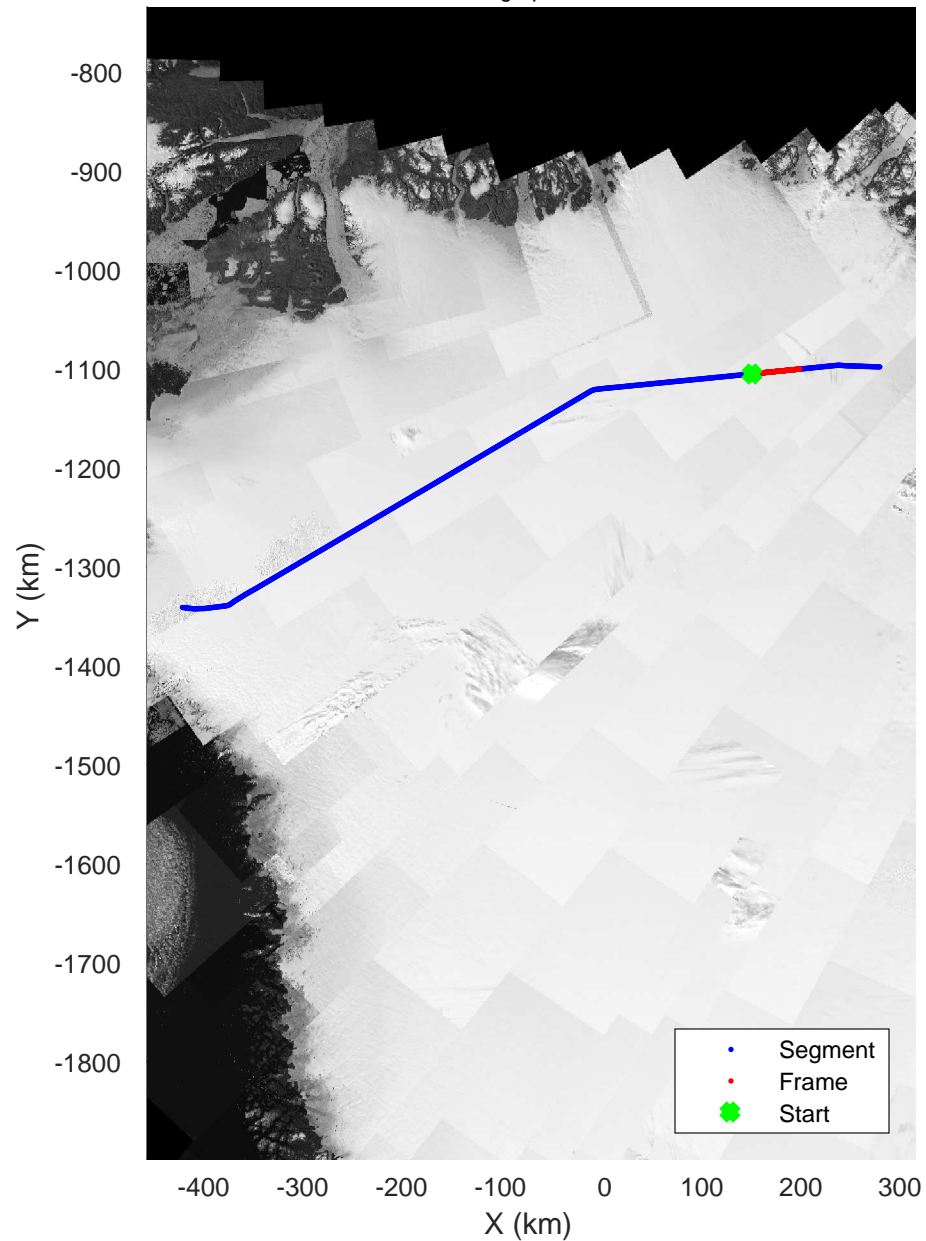

rds 2017_Greenland_P3: "Zachariae-79N" 20170403_01_011: 12:40:10.2 to 12:45:53.1 GPS

Zachariae-79N
20170403_01_012
Polar Stereograph 70N/-45E

rds 2017_Greenland_P3: "Zachariae-79N" 20170403_01_012: 12:45:53.3 to 12:51:31.9 GPS

rds 2017_Greenland_P3: "Zachariae-79N" 20170403_01_012: 12:45:53.3 to 12:51:31.9 GPS

Zachariae-79N
20170403_01_013
Polar Stereograph 70N/-45E

rds 2017_Greenland_P3: "Zachariae-79N" 20170403_01_013: 12:51:32.0 to 12:57:05.2 GPS

rds 2017_Greenland_P3: "Zachariae-79N" 20170403_01_013: 12:51:32.0 to 12:57:05.2 GPS

Zachariae-79N
20170403_01_014
Polar Stereograph 70N/-45E

rds 2017_Greenland_P3: "Zachariae-79N" 20170403_01_014: 12:57:05.4 to 13:02:33.7 GPS