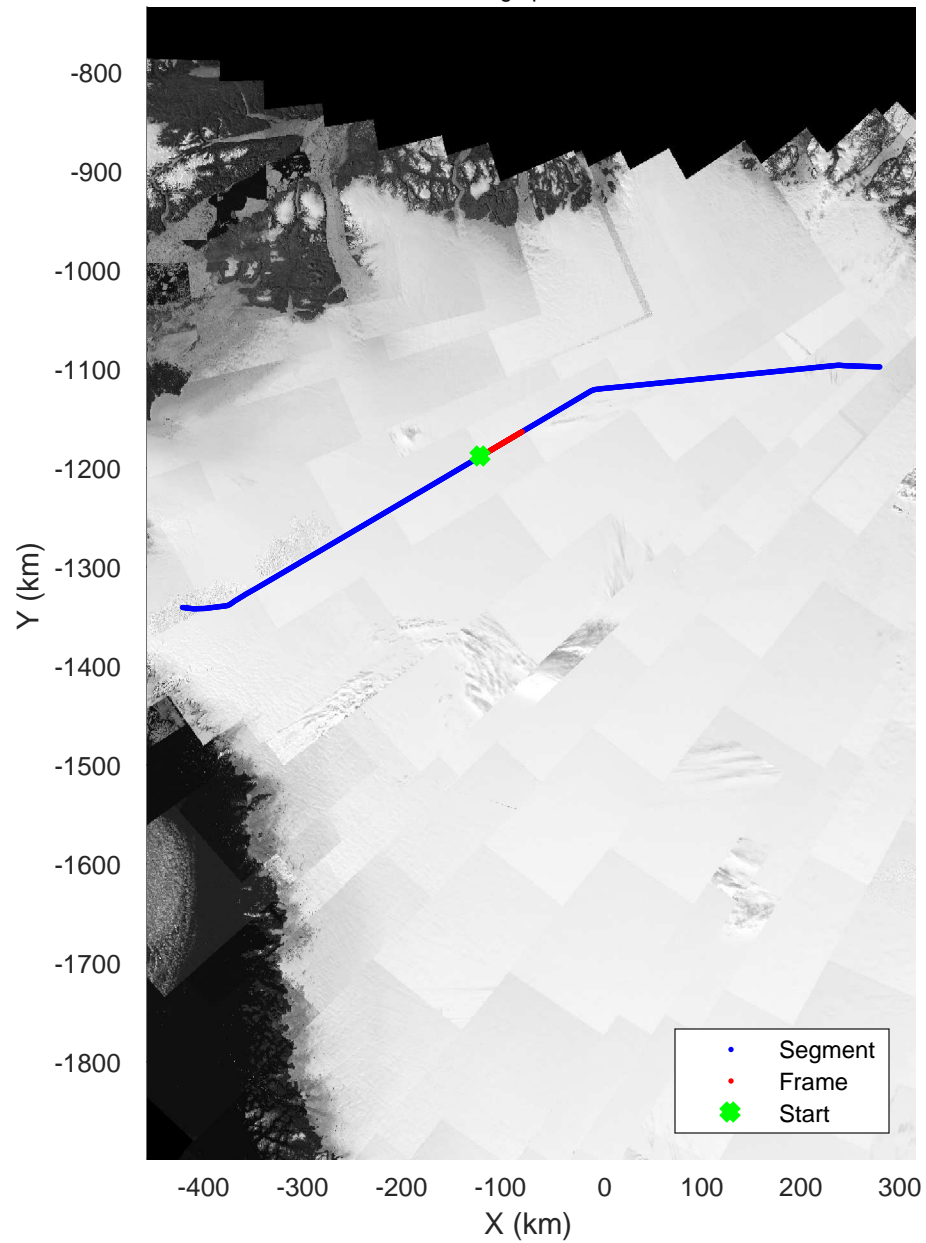

rds 2017_Greenland_P3: "Zachariae-79N" 20170403_01_006: 12:11:10.5 to 12:16:54.3 GPS

Zachariae-79N
20170403_01_007
Polar Stereograph 70N/-45E

rds 2017_Greenland_P3: "Zachariae-79N" 20170403_01_007: 12:16:54.5 to 12:22:48.2 GPS

rds 2017_Greenland_P3: "Zachariae-79N" 20170403_01_007: 12:16:54.5 to 12:22:48.2 GPS

Zachariae-79N
20170403_01_008
Polar Stereograph 70N/-45E

rds 2017_Greenland_P3: "Zachariae-79N" 20170403_01_008: 12:22:48.4 to 12:28:37.9 GPS