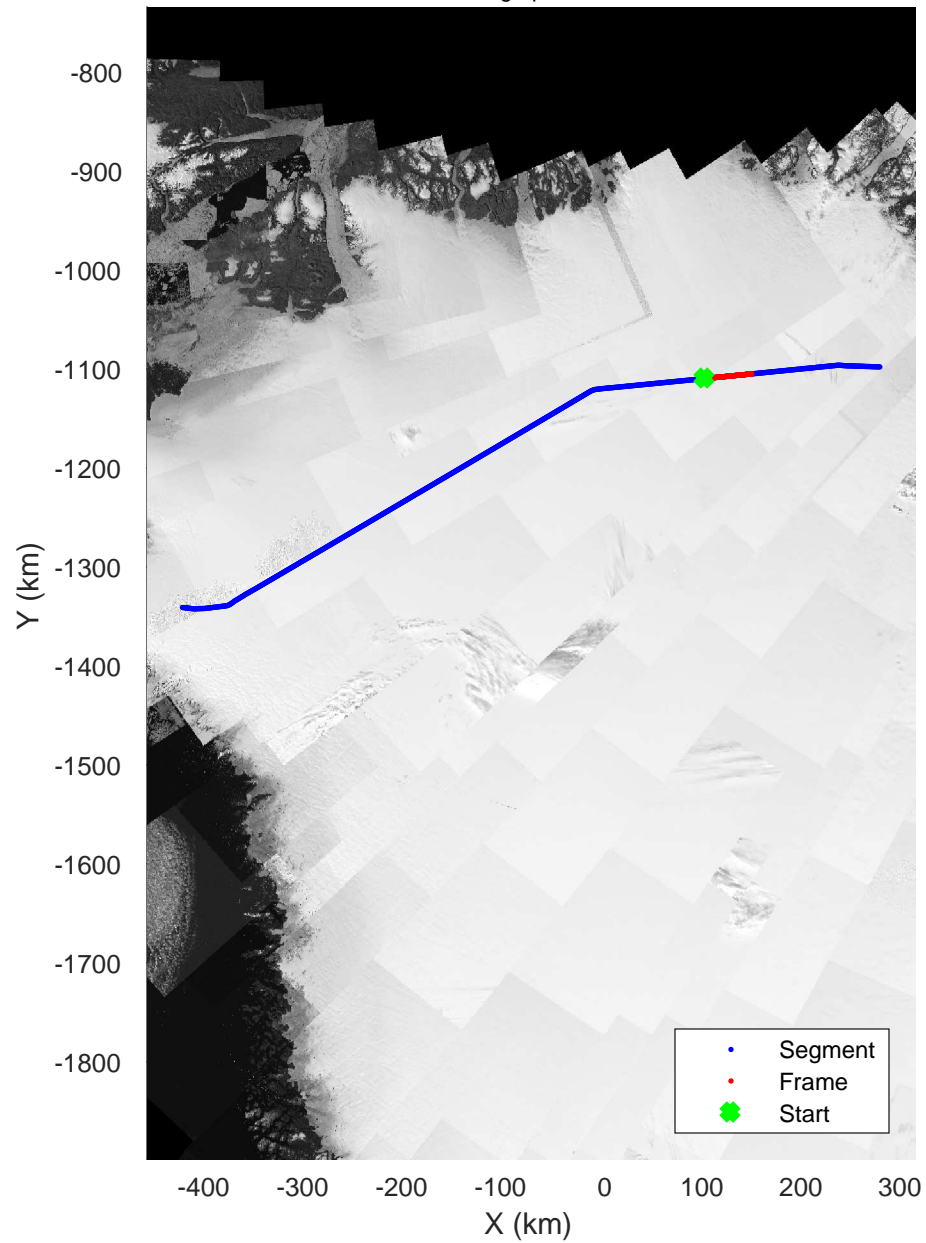

rds 2017_Greenland_P3: "Zachariae-79N" 20170403_01_011: 12:40:10.2 to 12:45:53.1 GPS

Zachariae-79N
20170403_01_012
Polar Stereograph 70N/-45E

rds 2017_Greenland_P3: "Zachariae-79N" 20170403_01_012: 12:45:53.3 to 12:51:31.9 GPS

rds 2017_Greenland_P3: "Zachariae-79N" 20170403_01_012: 12:45:53.3 to 12:51:31.9 GPS

Zachariae-79N
20170403_01_013
Polar Stereograph 70N/-45E

rds 2017_Greenland_P3: "Zachariae-79N" 20170403_01_013: 12:51:32.0 to 12:57:05.2 GPS