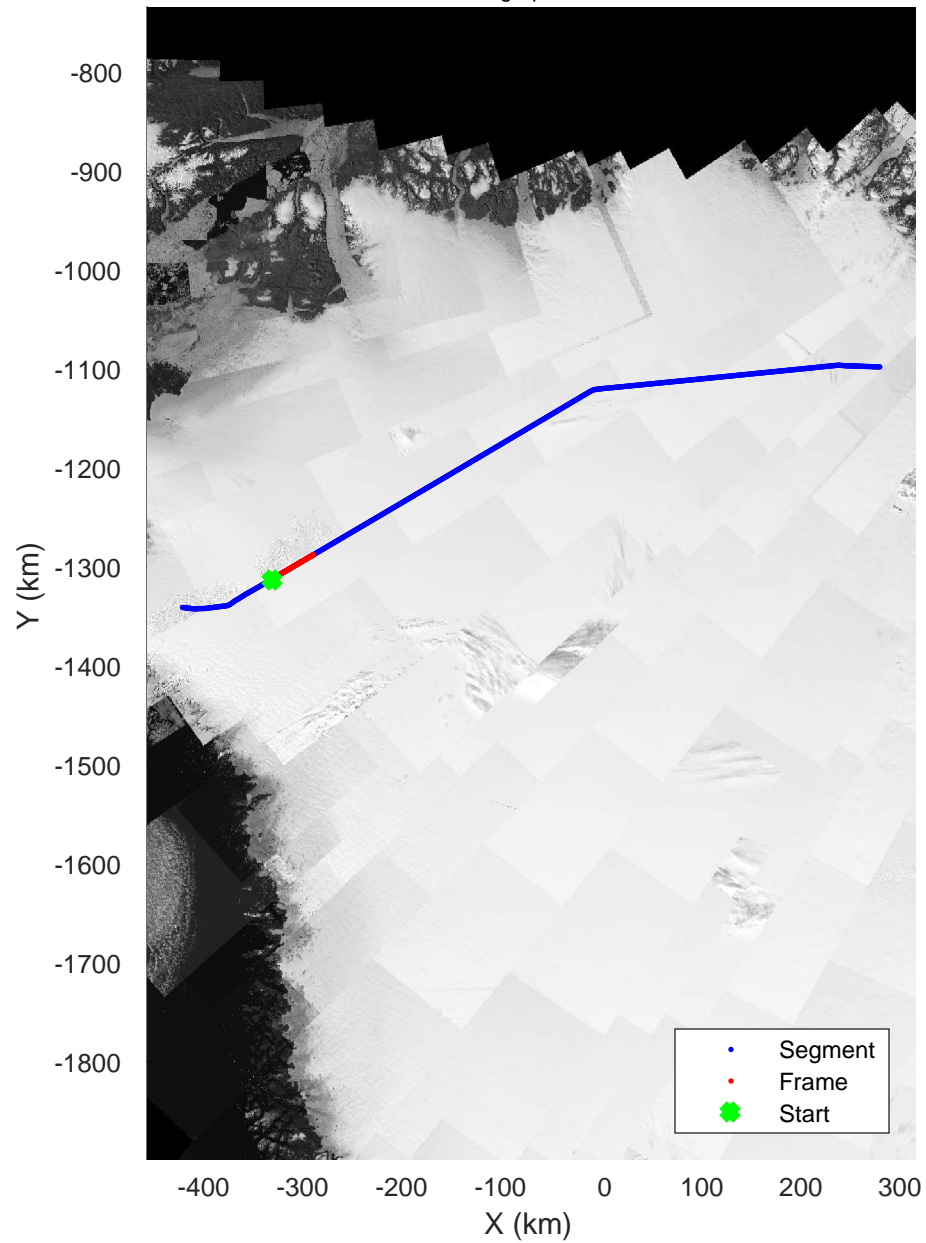

Zachariae-79N
20170403_01_001
Polar Stereograph 70N/-45E

rds 2017_Greenland_P3: "Zachariae-79N" 20170403_01_001: 11:43:26.6 to 11:49:04.0 GPS

rds 2017_Greenland_P3: "Zachariae-79N" 20170403_01_001: 11:43:26.6 to 11:49:04.0 GPS

rds 2017_Greenland_P3: "Zachariae-79N" 20170403_01_002: 11:49:04.3 to 11:54:41.9 GPS

rds 2017_Greenland_P3: "Zachariae-79N" 20170403_01_002: 11:49:04.3 to 11:54:41.9 GPS

Zachariae-79N
20170403_01_003
Polar Stereograph 70N/-45E

rds 2017_Greenland_P3: "Zachariae-79N" 20170403_01_004: 12:00:16.8 to 12:05:44.3 GPS

Zachariae-79N
20170403_01_005
Polar Stereograph 70N/-45E

rds 2017_Greenland_P3: "Zachariae-79N" 20170403_01_005: 12:05:44.5 to 12:11:10.2 GPS