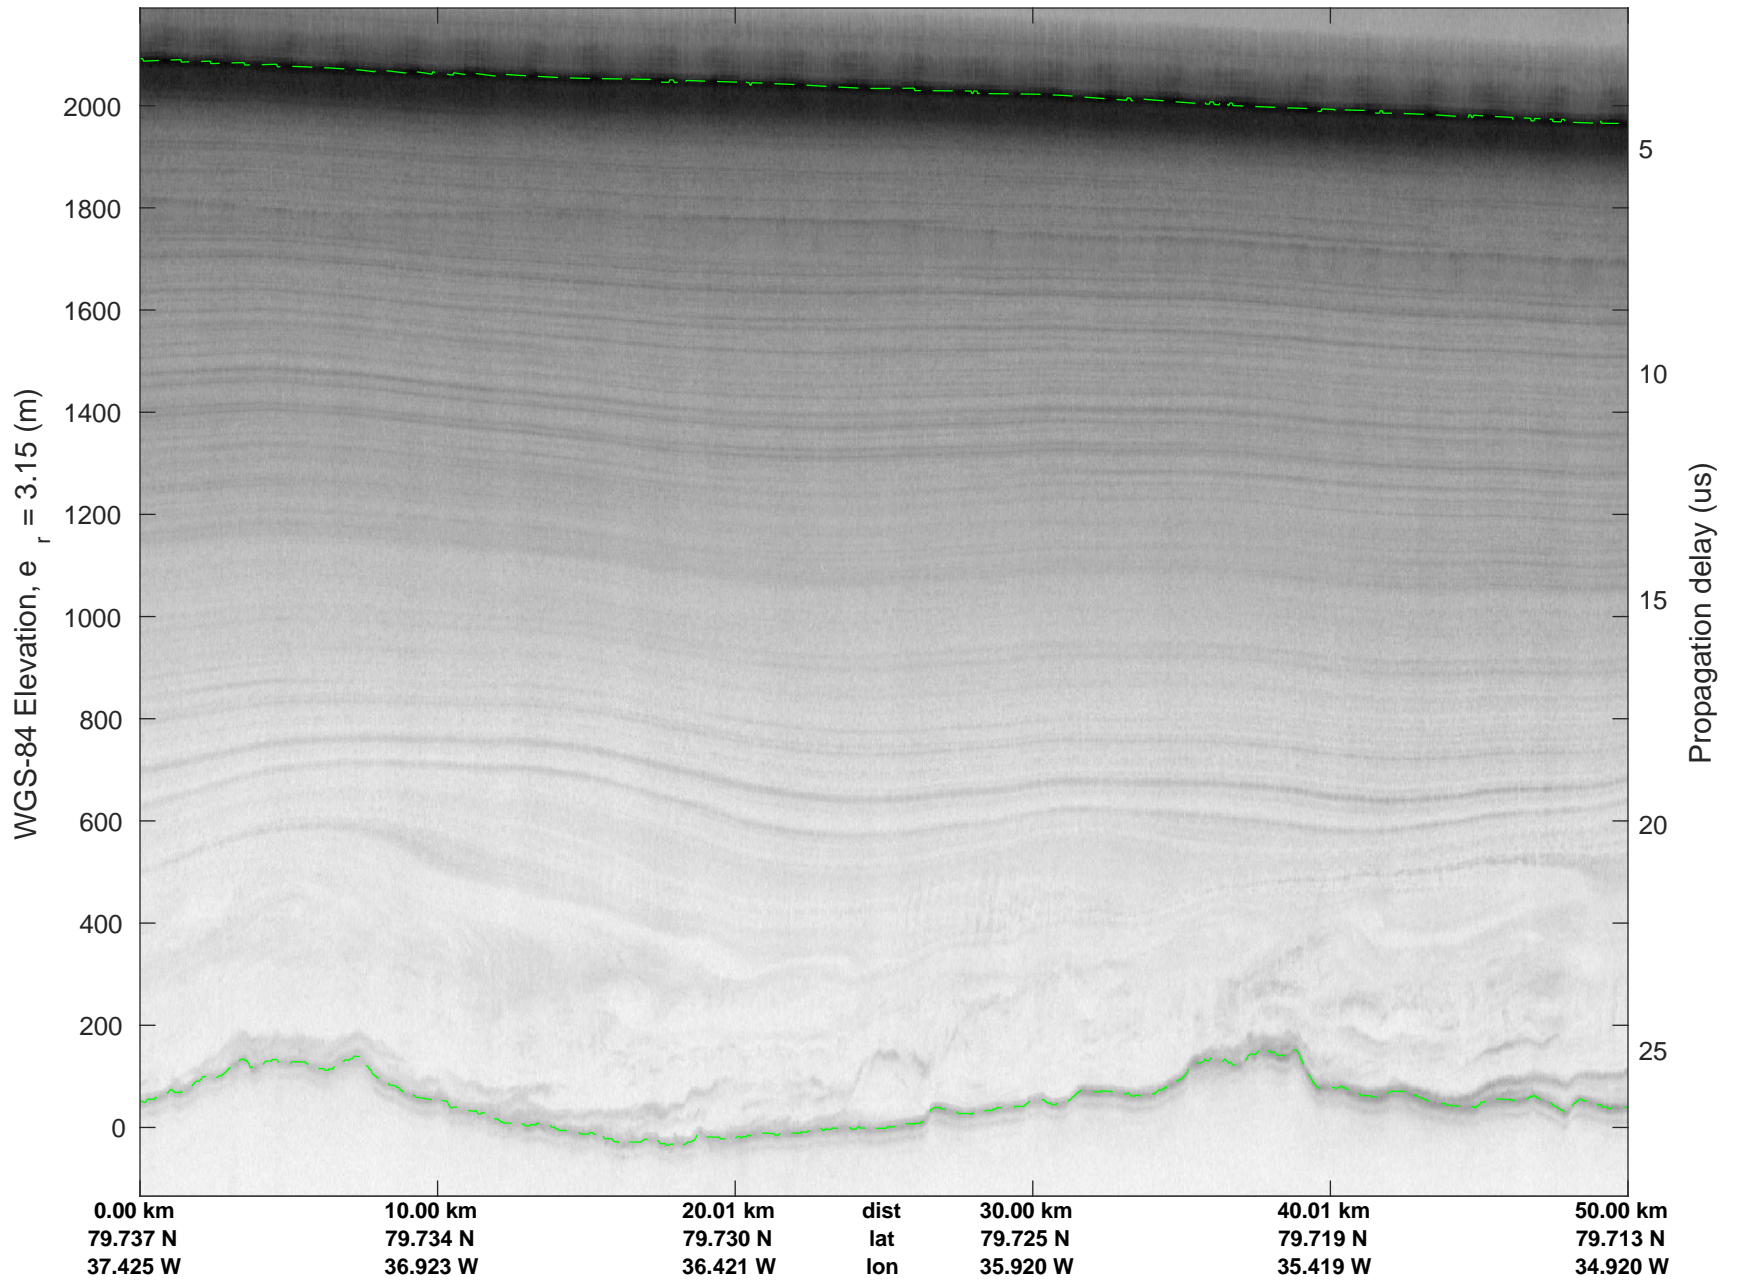

rds 2017_Greenland_P3: "Zachariae-79N" 20170403_01_012: 12:45:53.3 to 12:51:31.9 GPS

Zachariae-79N
20170403_01_013
Polar Stereograph 70N/-45E

rds 2017_Greenland_P3: "Zachariae-79N" 20170403_01_013: 12:51:32.0 to 12:57:05.2 GPS

rds 2017_Greenland_P3: "Zachariae-79N" 20170403_01_013: 12:51:32.0 to 12:57:05.2 GPS

Zachariae-79N
20170403_01_014
Polar Stereograph 70N/-45E

rds 2017_Greenland_P3: "Zachariae-79N" 20170403_01_014: 12:57:05.4 to 13:02:33.7 GPS

rds 2017_Greenland_P3: "Zachariae-79N" 20170403_01_014: 12:57:05.4 to 13:02:33.7 GPS

Zachariae-79N
20170403_01_015
Polar Stereograph 70N/-45E

rds 2017_Greenland_P3: "Zachariae-79N" 20170403_01_015: 13:02:33.9 to 13:07:58.9 GPS

rds 2017_Greenland_P3: "Zachariae-79N" 20170403_01_015: 13:02:33.9 to 13:07:58.9 GPS

Zachariae-79N
20170403_01_016
Polar Stereograph 70N/-45E

rds 2017_Greenland_P3: "Zachariae-79N" 20170403_01_016: 13:07:59.2 to 13:11:33.6 GPS