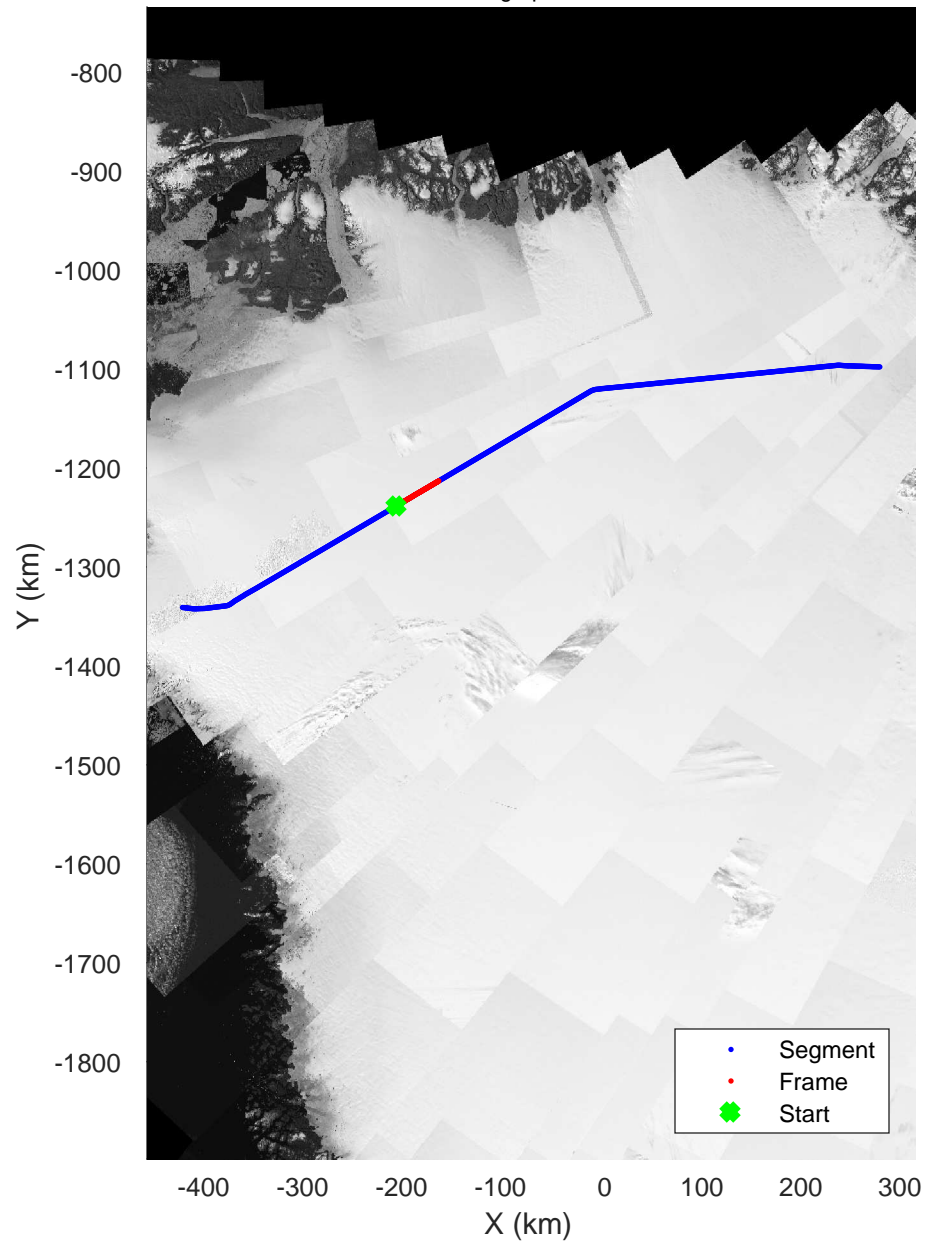

rds 2017_Greenland_P3: "Zachariae-79N" 20170403_01_004: 12:00:16.8 to 12:05:44.3 GPS

Zachariae-79N
20170403_01_005
Polar Stereograph 70N/-45E

rds 2017_Greenland_P3: "Zachariae-79N" 20170403_01_005: 12:05:44.5 to 12:11:10.2 GPS

rds 2017_Greenland_P3: "Zachariae-79N" 20170403_01_005: 12:05:44.5 to 12:11:10.2 GPS

Zachariae-79N
20170403_01_006
Polar Stereograph 70N/-45E

rds 2017_Greenland_P3: "Zachariae-79N" 20170403_01_006: 12:11:10.5 to 12:16:54.3 GPS