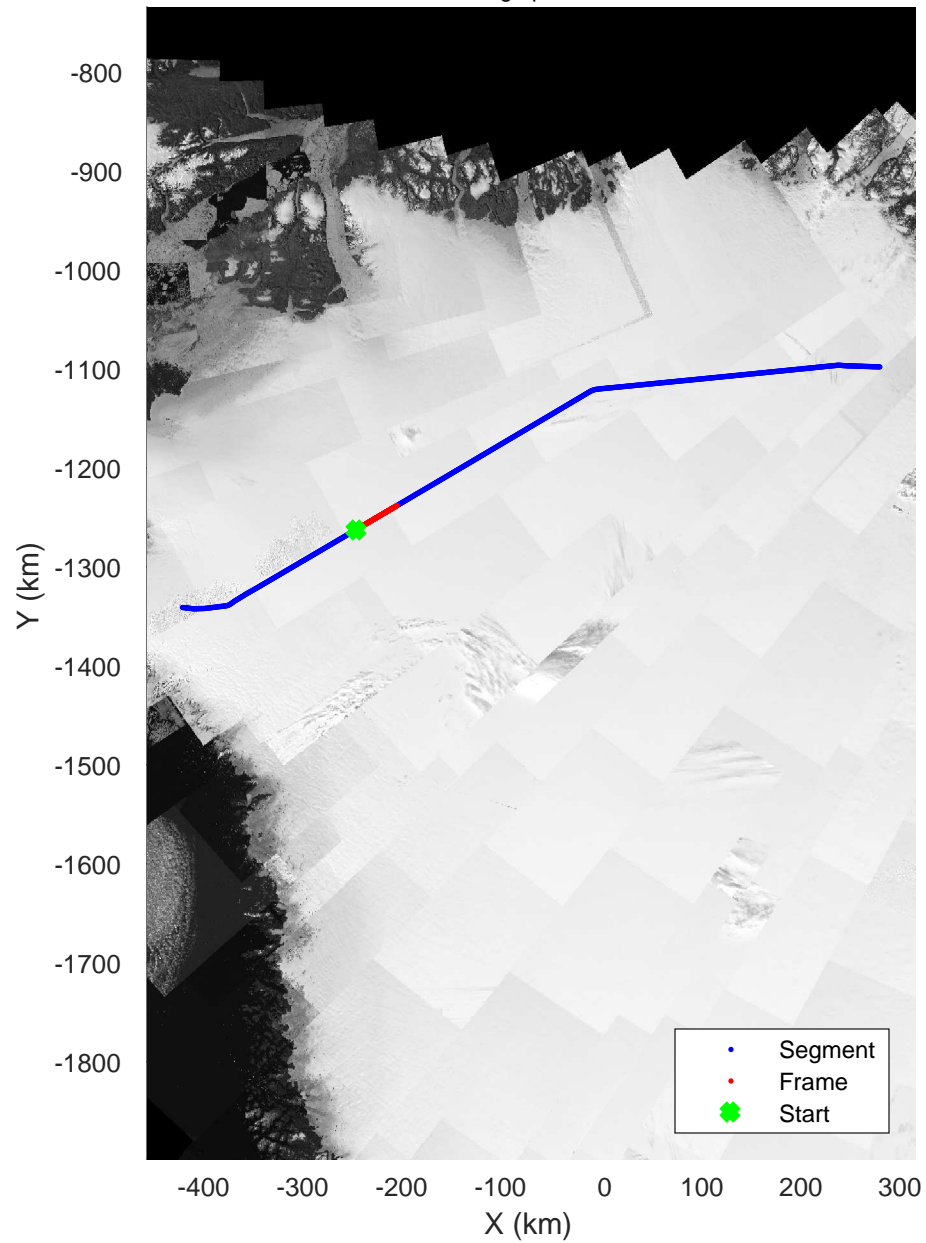

rds 2017_Greenland_P3: "Zachariae-79N" 20170403_01_002: 11:49:04.3 to 11:54:41.9 GPS

rds 2017_Greenland_P3: "Zachariae-79N" 20170403_01_002: 11:49:04.3 to 11:54:41.9 GPS

Zachariae-79N
20170403_01_003
Polar Stereograph 70N/-45E

rds 2017_Greenland_P3: "Zachariae-79N" 20170403_01_003: 11:54:42.1 to 12:00:16.6 GPS

rds 2017_Greenland_P3: "Zachariae-79N" 20170403_01_003: 11:54:42.1 to 12:00:16.6 GPS

rds 2017_Greenland_P3: "Zachariae-79N" 20170403_01_004: 12:00:16.8 to 12:05:44.3 GPS

rds 2017_Greenland_P3: "Zachariae-79N" 20170403_01_004: 12:00:16.8 to 12:05:44.3 GPS

Zachariae-79N
20170403_01_005
Polar Stereograph 70N/-45E

rds 2017_Greenland_P3: "Zachariae-79N" 20170403_01_005: 12:05:44.5 to 12:11:10.2 GPS