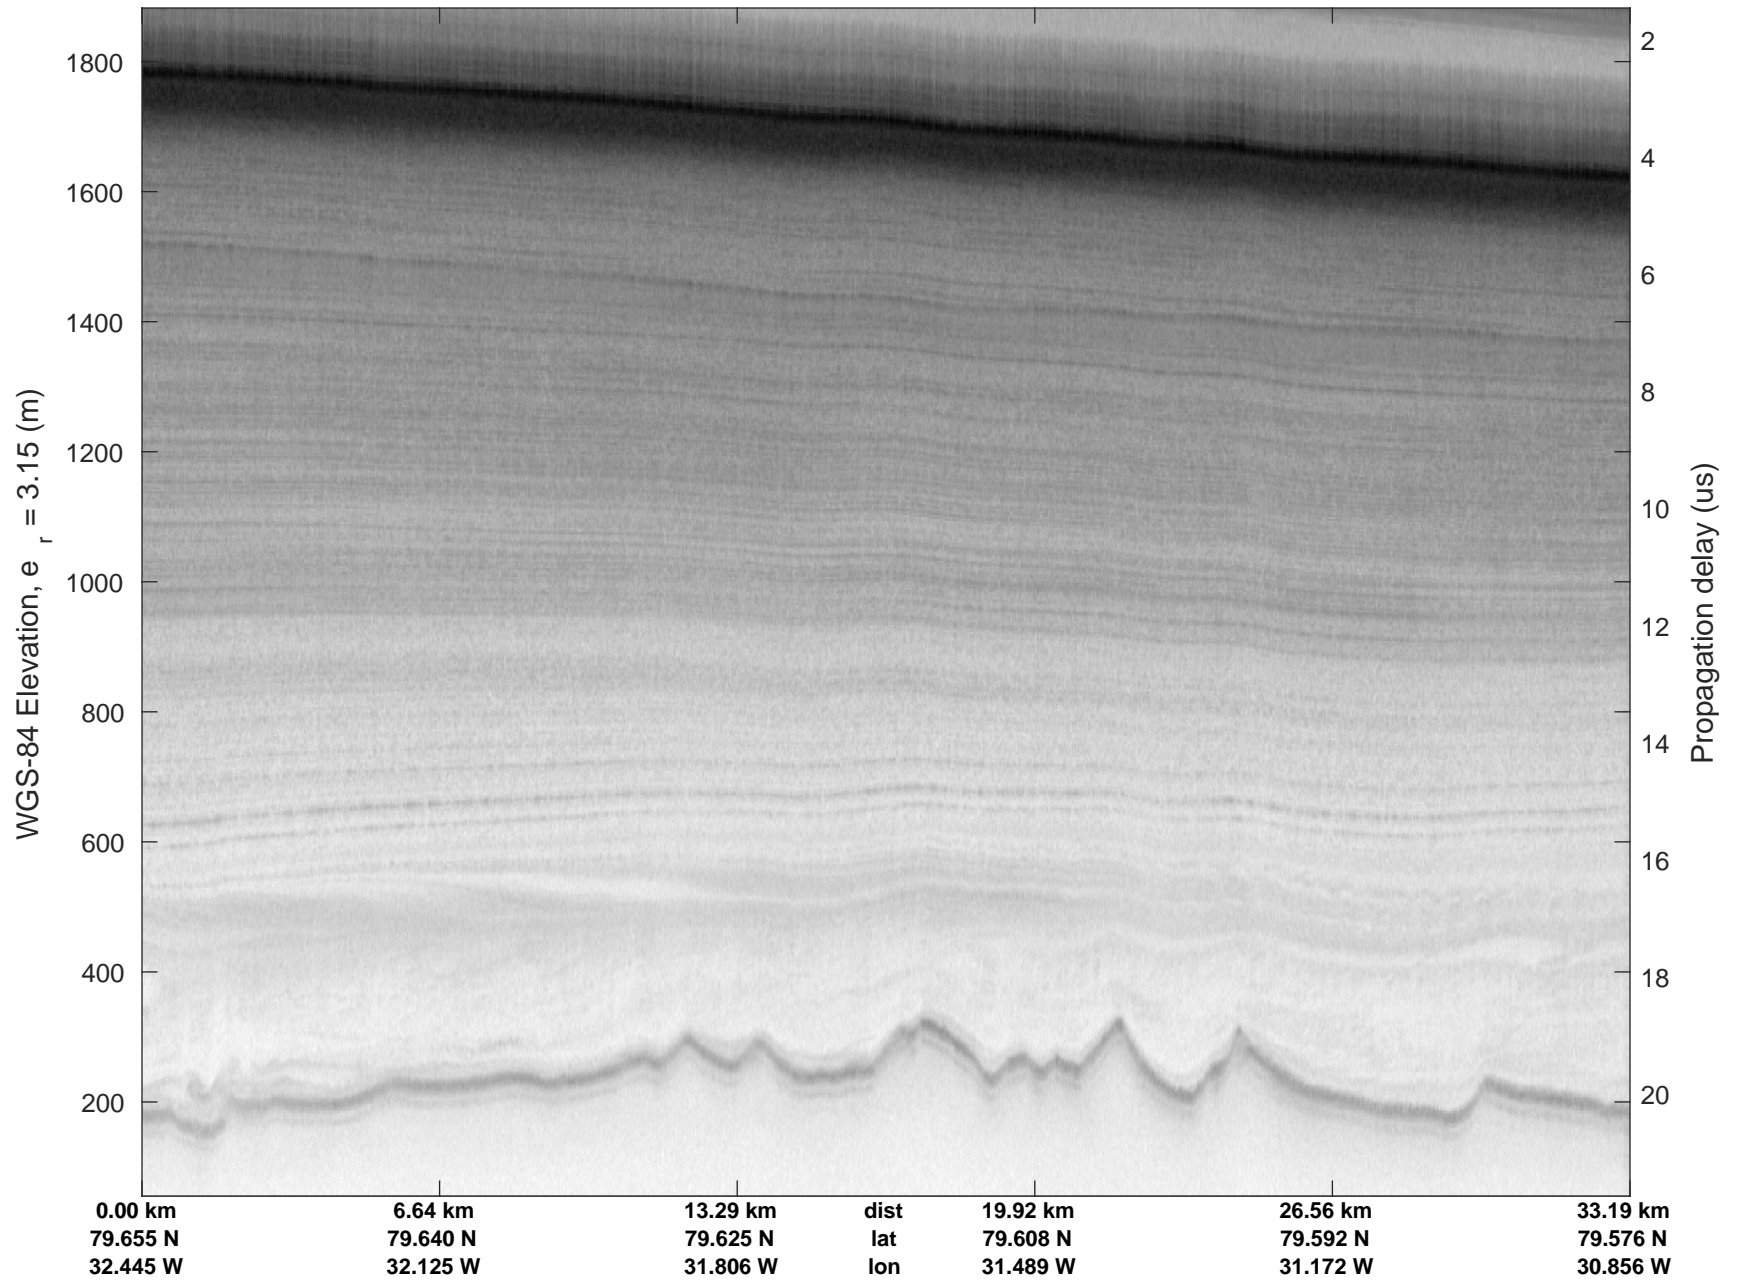

rds 2017_Greenland_P3: "Zachariae-79N" 20170403_01_014: 12:57:05.4 to 13:02:33.7 GPS

Zachariae-79N
20170403_01_015
Polar Stereograph 70N/-45E

rds 2017_Greenland_P3: "Zachariae-79N" 20170403_01_015: 13:02:33.9 to 13:07:58.9 GPS

rds 2017_Greenland_P3: "Zachariae-79N" 20170403_01_015: 13:02:33.9 to 13:07:58.9 GPS

Zachariae-79N
20170403_01_016
Polar Stereograph 70N/-45E

rds 2017_Greenland_P3: "Zachariae-79N" 20170403_01_016: 13:07:59.2 to 13:11:33.6 GPS

rds 2017_Greenland_P3: "Zachariae-79N" 20170403_01_016: 13:07:59.2 to 13:11:33.6 GPS