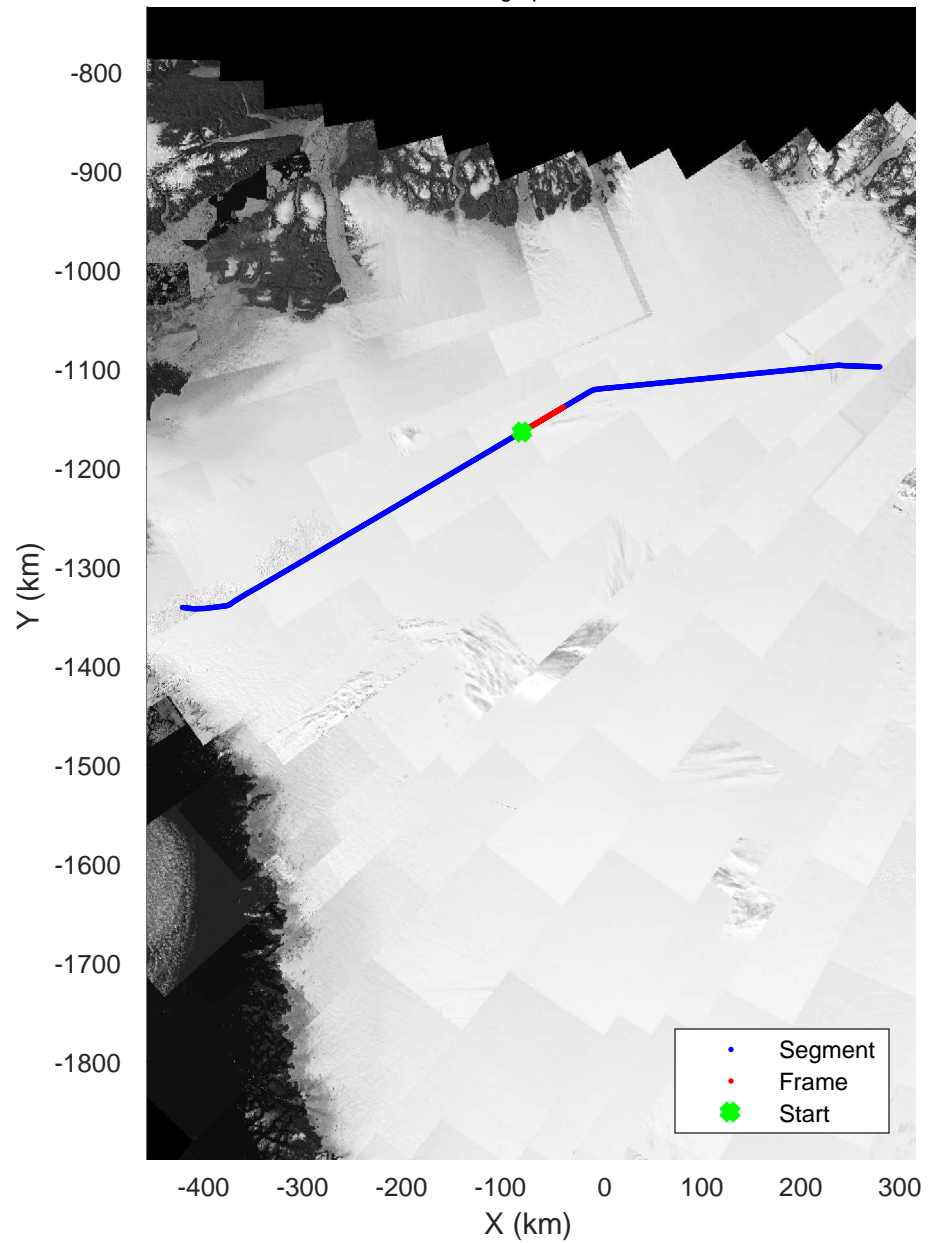

rds 2017_Greenland_P3: "Zachariae-79N" 20170403_01_007: 12:16:54.5 to 12:22:48.2 GPS

Zachariae-79N
20170403_01_008
Polar Stereograph 70N/-45E

rds 2017_Greenland_P3: "Zachariae-79N" 20170403_01_008: 12:22:48.4 to 12:28:37.9 GPS

rds 2017_Greenland_P3: "Zachariae-79N" 20170403_01_008: 12:22:48.4 to 12:28:37.9 GPS

Zachariae-79N
20170403_01_009
Polar Stereograph 70N/-45E

rds 2017_Greenland_P3: "Zachariae-79N" 20170403_01_009: 12:28:38.1 to 12:34:26.2 GPS