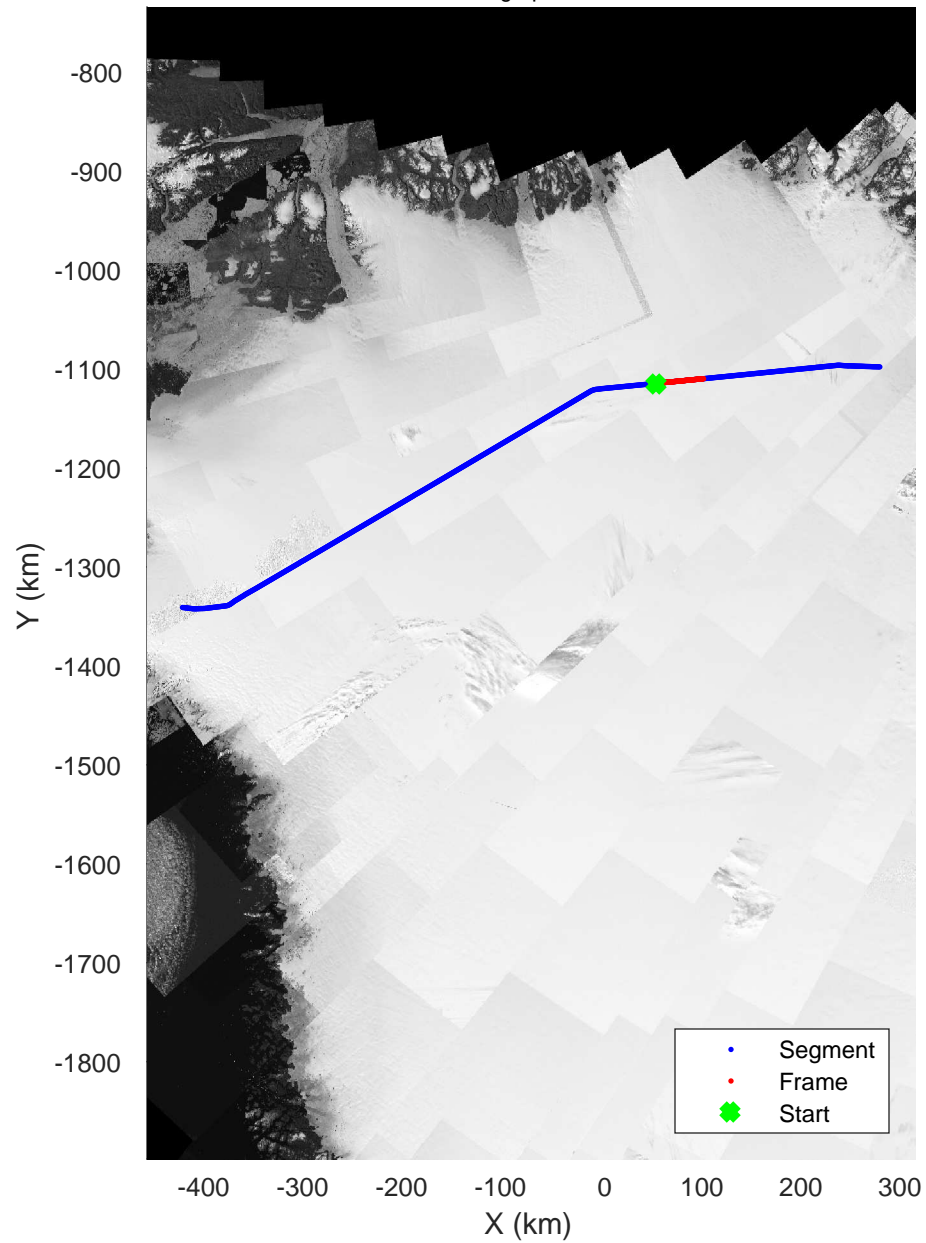

rds 2017_Greenland_P3: "Zachariae-79N" 20170403_01_010: 12:34:26.4 to 12:40:10.0 GPS

Zachariae-79N
20170403_01_011
Polar Stereograph 70N/-45E

rds 2017_Greenland_P3: "Zachariae-79N" 20170403_01_011: 12:40:10.2 to 12:45:53.1 GPS

rds 2017_Greenland_P3: "Zachariae-79N" 20170403_01_011: 12:40:10.2 to 12:45:53.1 GPS

Zachariae-79N
20170403_01_012
Polar Stereograph 70N/-45E

rds 2017_Greenland_P3: "Zachariae-79N" 20170403_01_012: 12:45:53.3 to 12:51:31.9 GPS