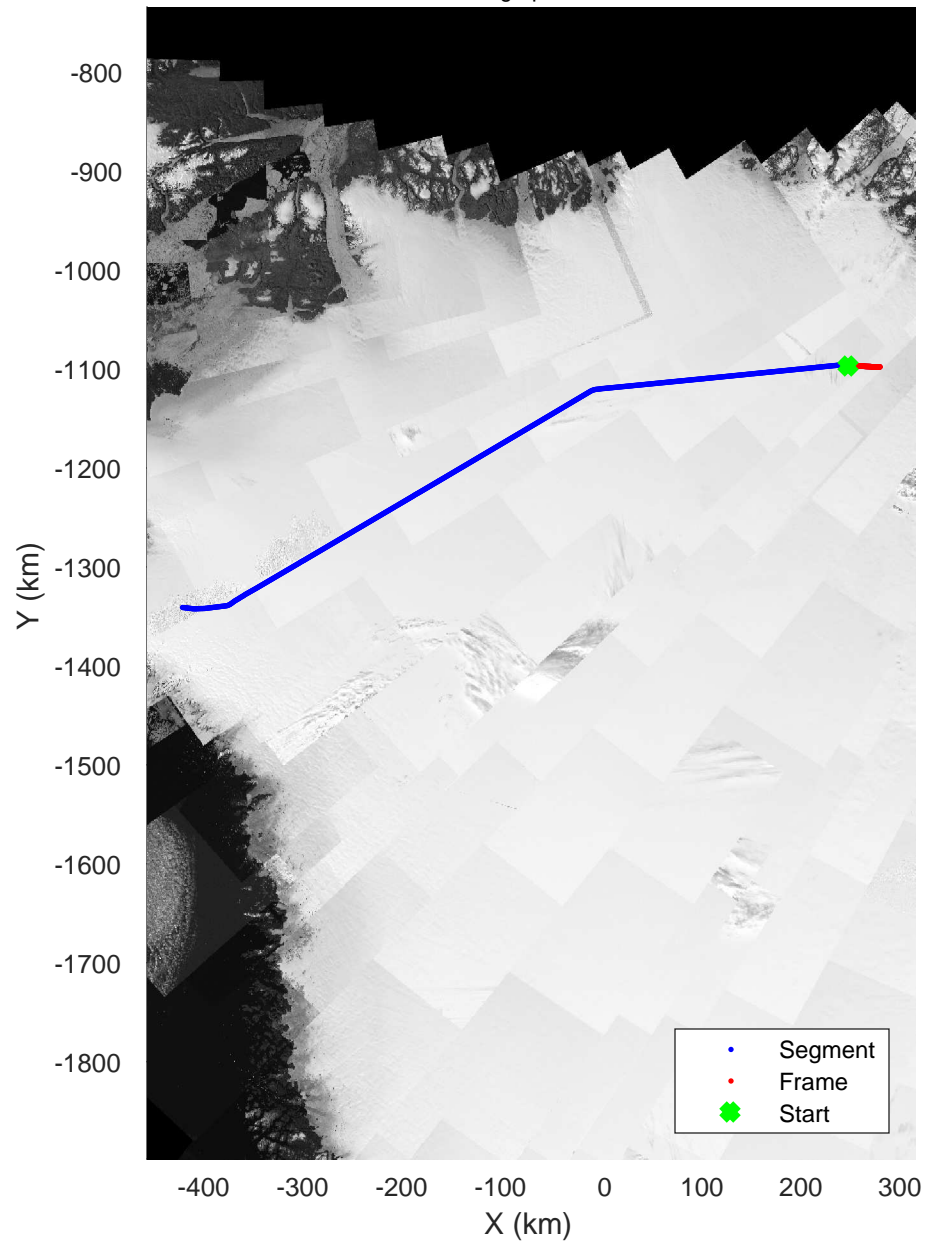

rds 2017_Greenland_P3: "Zachariae-79N" 20170403_01_013: 12:51:32.0 to 12:57:05.2 GPS

Zachariae-79N
20170403_01_014
Polar Stereograph 70N/-45E

rds 2017_Greenland_P3: "Zachariae-79N" 20170403_01_014: 12:57:05.4 to 13:02:33.7 GPS

rds 2017_Greenland_P3: "Zachariae-79N" 20170403_01_014: 12:57:05.4 to 13:02:33.7 GPS

Zachariae-79N
20170403_01_015
Polar Stereograph 70N/-45E

rds 2017_Greenland_P3: "Zachariae-79N" 20170403_01_015: 13:02:33.9 to 13:07:58.9 GPS

rds 2017_Greenland_P3: "Zachariae-79N" 20170403_01_015: 13:02:33.9 to 13:07:58.9 GPS

Zachariae-79N
20170403_01_016
Polar Stereograph 70N/-45E

rds 2017_Greenland_P3: "Zachariae-79N" 20170403_01_016: 13:07:59.2 to 13:11:33.6 GPS