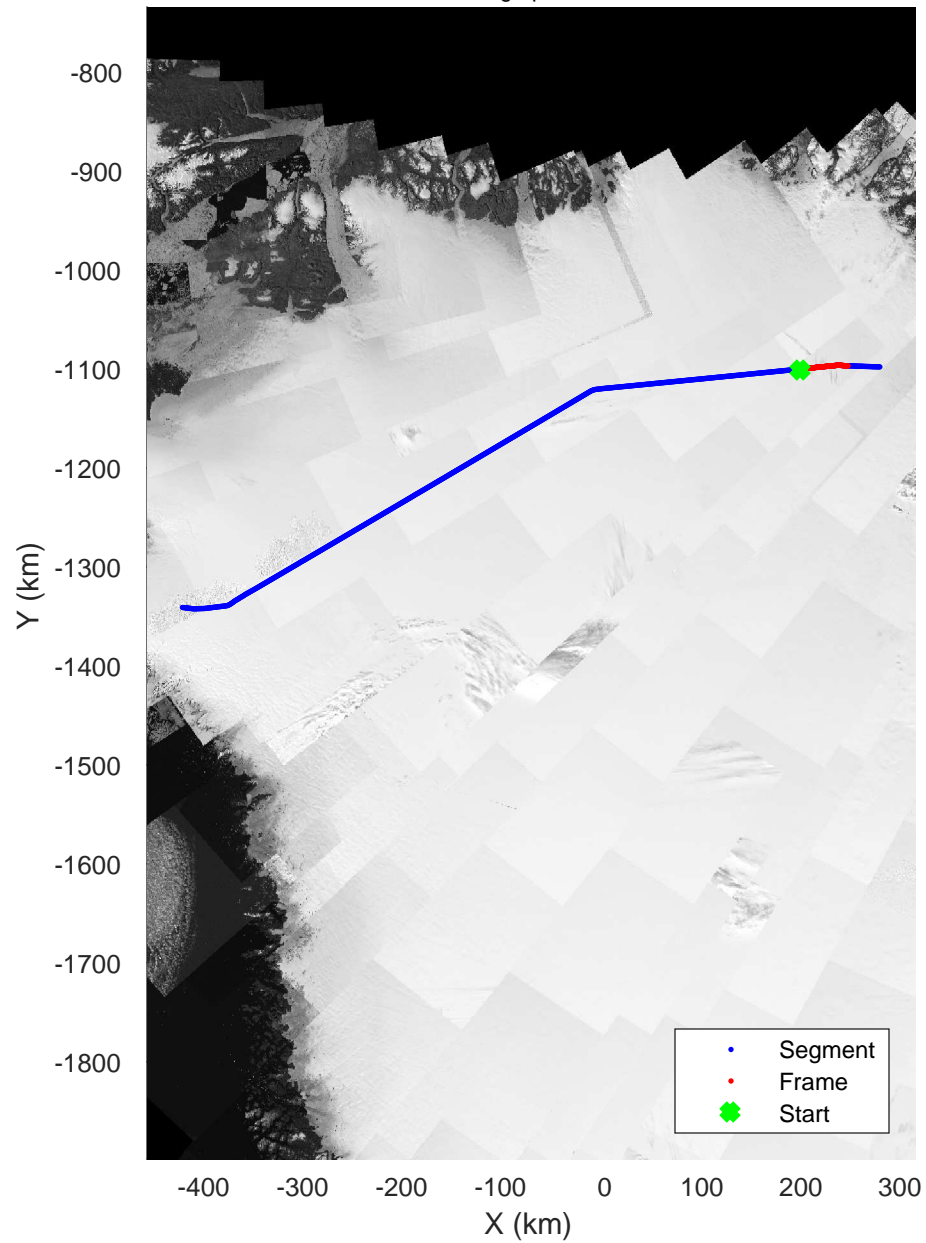

rds 2017_Greenland_P3: "Zachariae-79N" 20170403_01_012: 12:45:53.3 to 12:51:31.9 GPS

Zachariae-79N
20170403_01_013
Polar Stereograph 70N/-45E

rds 2017_Greenland_P3: "Zachariae-79N" 20170403_01_013: 12:51:32.0 to 12:57:05.2 GPS

rds 2017_Greenland_P3: "Zachariae-79N" 20170403_01_013: 12:51:32.0 to 12:57:05.2 GPS

Zachariae-79N
20170403_01_014
Polar Stereograph 70N/-45E

rds 2017_Greenland_P3: "Zachariae-79N" 20170403_01_014: 12:57:05.4 to 13:02:33.7 GPS

rds 2017_Greenland_P3: "Zachariae-79N" 20170403_01_014: 12:57:05.4 to 13:02:33.7 GPS

Zachariae-79N
20170403_01_015
Polar Stereograph 70N/-45E

rds 2017_Greenland_P3: "Zachariae-79N" 20170403_01_015: 13:02:33.9 to 13:07:58.9 GPS

rds 2017_Greenland_P3: "Zachariae-79N" 20170403_01_015: 13:02:33.9 to 13:07:58.9 GPS

Zachariae-79N
20170403_01_016
Polar Stereograph 70N/-45E

rds 2017_Greenland_P3: "Zachariae-79N" 20170403_01_016: 13:07:59.2 to 13:11:33.6 GPS