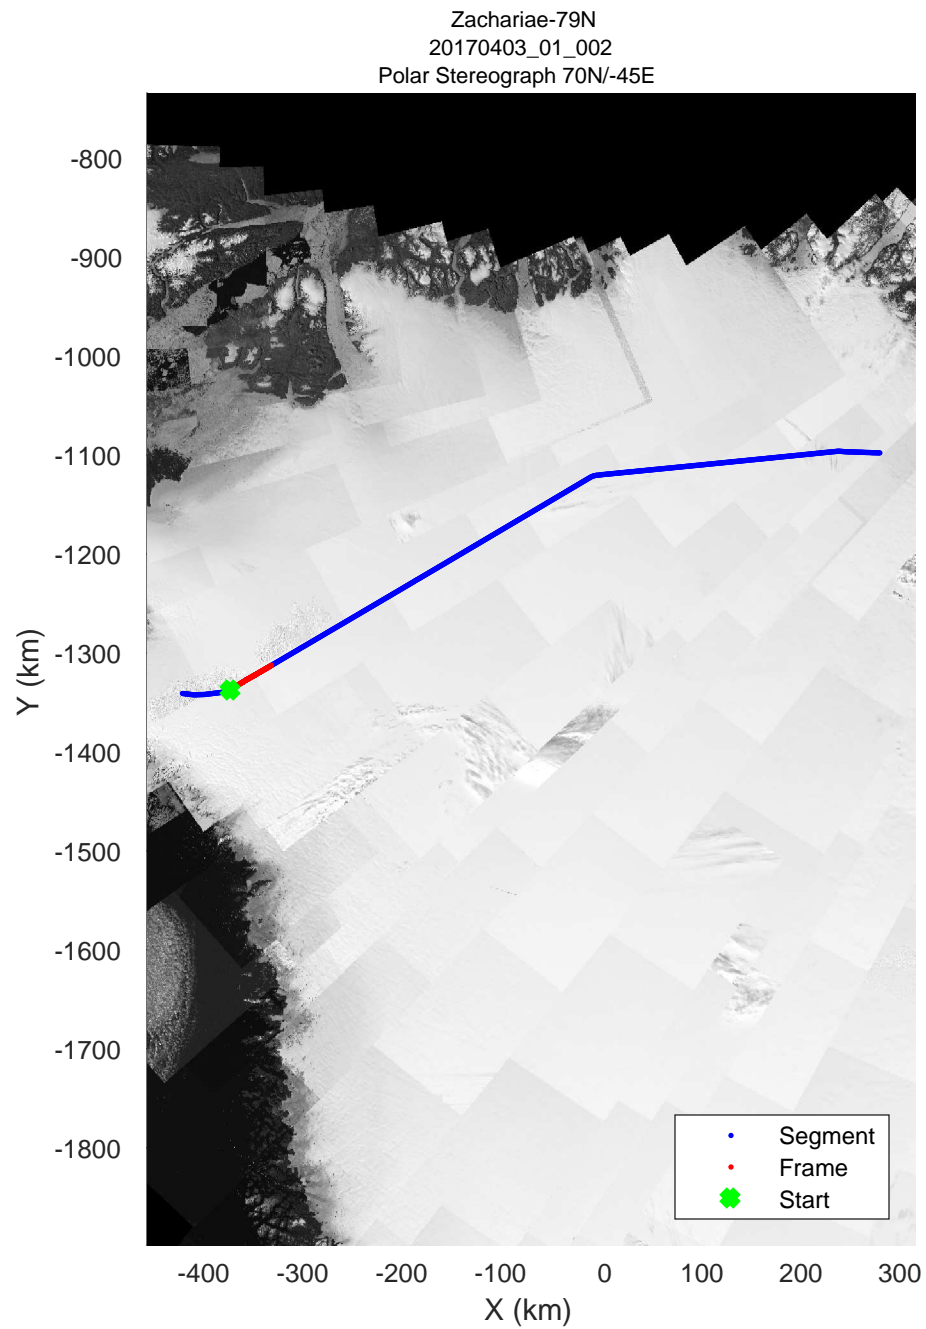

Zachariae-79N
20170403_01_001
Polar Stereograph 70N/-45E

rds 2017_Greenland_P3: "Zachariae-79N" 20170403_01_001: 11:43:26.6 to 11:49:04.0 GPS

rds 2017_Greenland_P3: "Zachariae-79N" 20170403_01_001: 11:43:26.6 to 11:49:04.0 GPS

rds 2017_Greenland_P3: "Zachariae-79N" 20170403_01_002: 11:49:04.3 to 11:54:41.9 GPS

rds 2017_Greenland_P3: "Zachariae-79N" 20170403_01_002: 11:49:04.3 to 11:54:41.9 GPS

Zachariae-79N
20170403_01_003
Polar Stereograph 70N/-45E