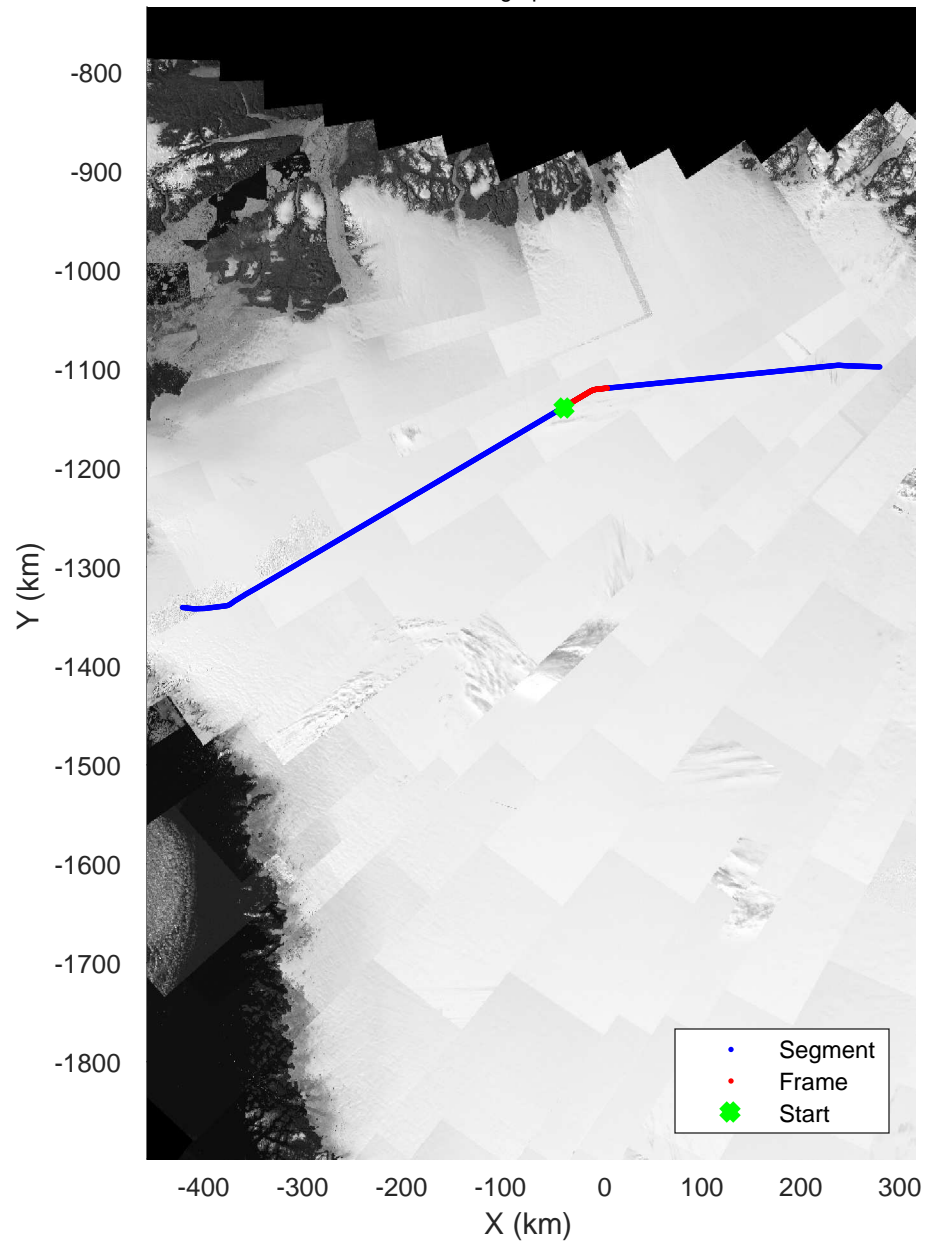

rds 2017_Greenland_P3: "Zachariae-79N" 20170403_01_008: 12:22:48.4 to 12:28:37.9 GPS

Zachariae-79N
20170403_01_009
Polar Stereograph 70N/-45E

rds 2017_Greenland_P3: "Zachariae-79N" 20170403_01_009: 12:28:38.1 to 12:34:26.2 GPS

rds 2017_Greenland_P3: "Zachariae-79N" 20170403_01_009: 12:28:38.1 to 12:34:26.2 GPS

Zachariae-79N
20170403_01_010
Polar Stereograph 70N/-45E

rds 2017_Greenland_P3: "Zachariae-79N" 20170403_01_010: 12:34:26.4 to 12:40:10.0 GPS