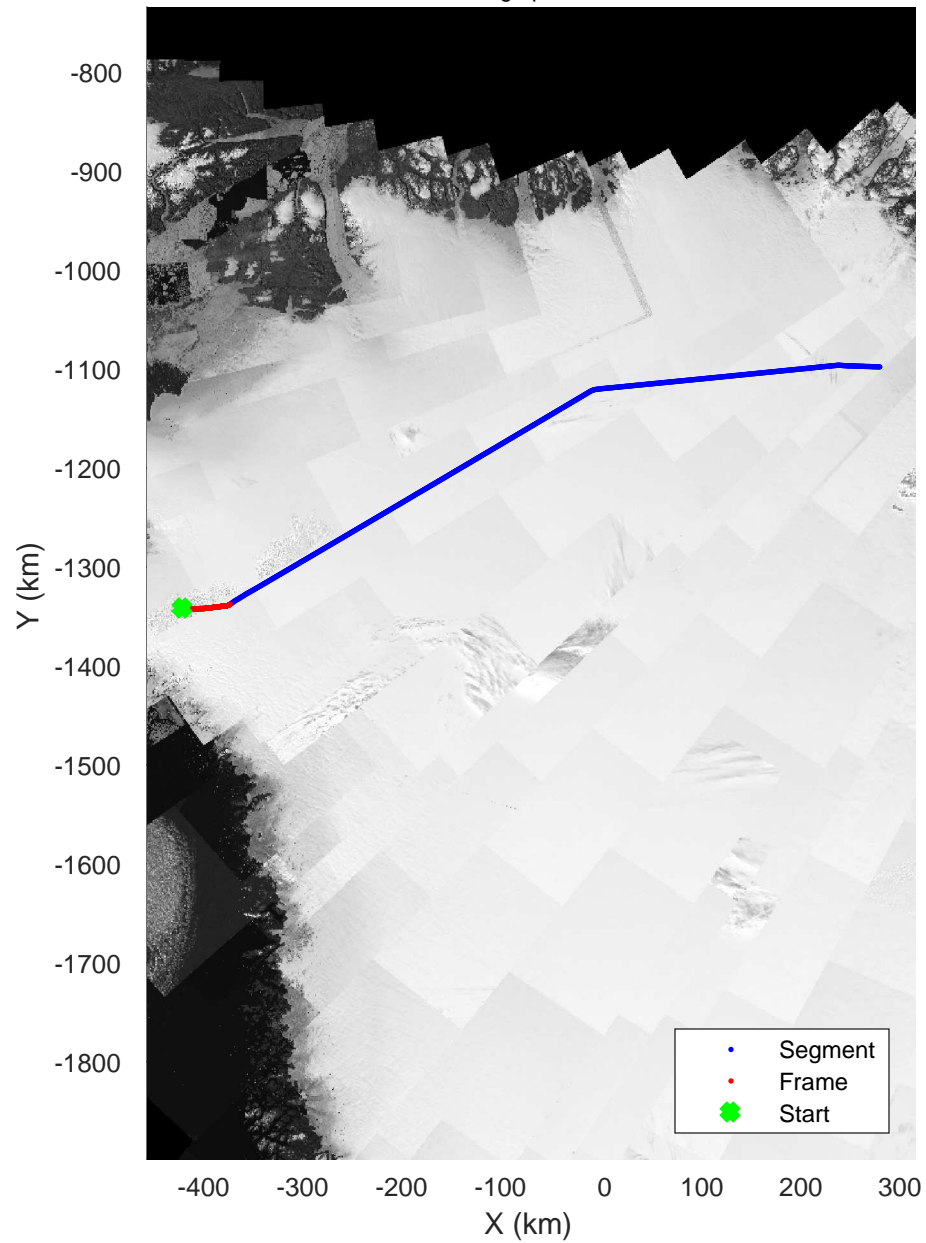

Zachariae-79N
20170403_01_001
Polar Stereograph 70N/-45E

rds 2017_Greenland_P3: "Zachariae-79N" 20170403_01_001: 11:43:26.6 to 11:49:04.0 GPS

rds 2017_Greenland_P3: "Zachariae-79N" 20170403_01_001: 11:43:26.6 to 11:49:04.0 GPS

rds 2017_Greenland_P3: "Zachariae-79N" 20170403_01_002: 11:49:04.3 to 11:54:41.9 GPS

rds 2017_Greenland_P3: "Zachariae-79N" 20170403_01_002: 11:49:04.3 to 11:54:41.9 GPS

Zachariae-79N
20170403_01_003
Polar Stereograph 70N/-45E