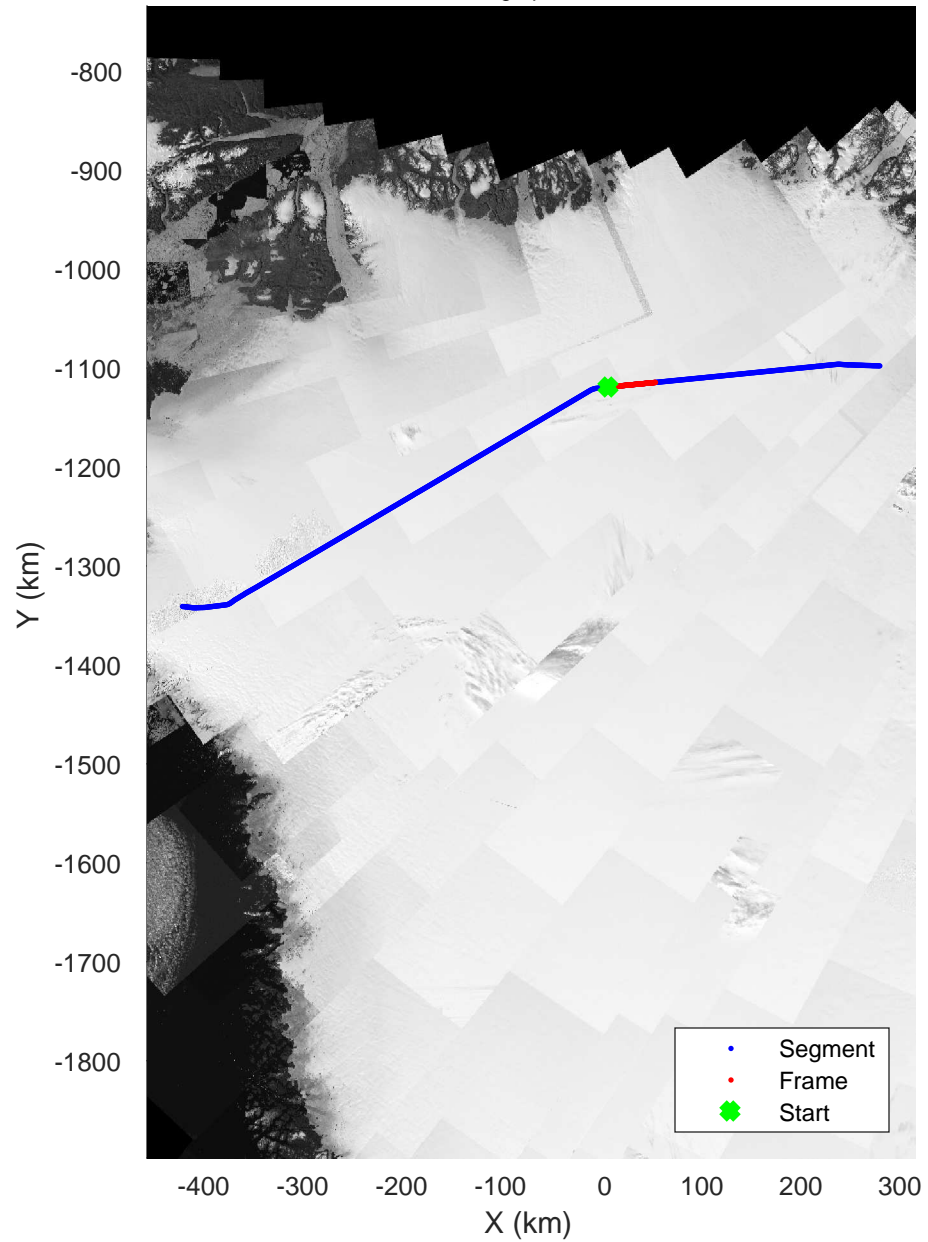

rds 2017_Greenland_P3: "Zachariae-79N" 20170403_01_009: 12:28:38.1 to 12:34:26.2 GPS

Zachariae-79N
20170403_01_010
Polar Stereograph 70N/-45E

rds 2017_Greenland_P3: "Zachariae-79N" 20170403_01_010: 12:34:26.4 to 12:40:10.0 GPS

rds 2017_Greenland_P3: "Zachariae-79N" 20170403_01_010: 12:34:26.4 to 12:40:10.0 GPS

Zachariae-79N
20170403_01_011
Polar Stereograph 70N/-45E

rds 2017_Greenland_P3: "Zachariae-79N" 20170403_01_011: 12:40:10.2 to 12:45:53.1 GPS