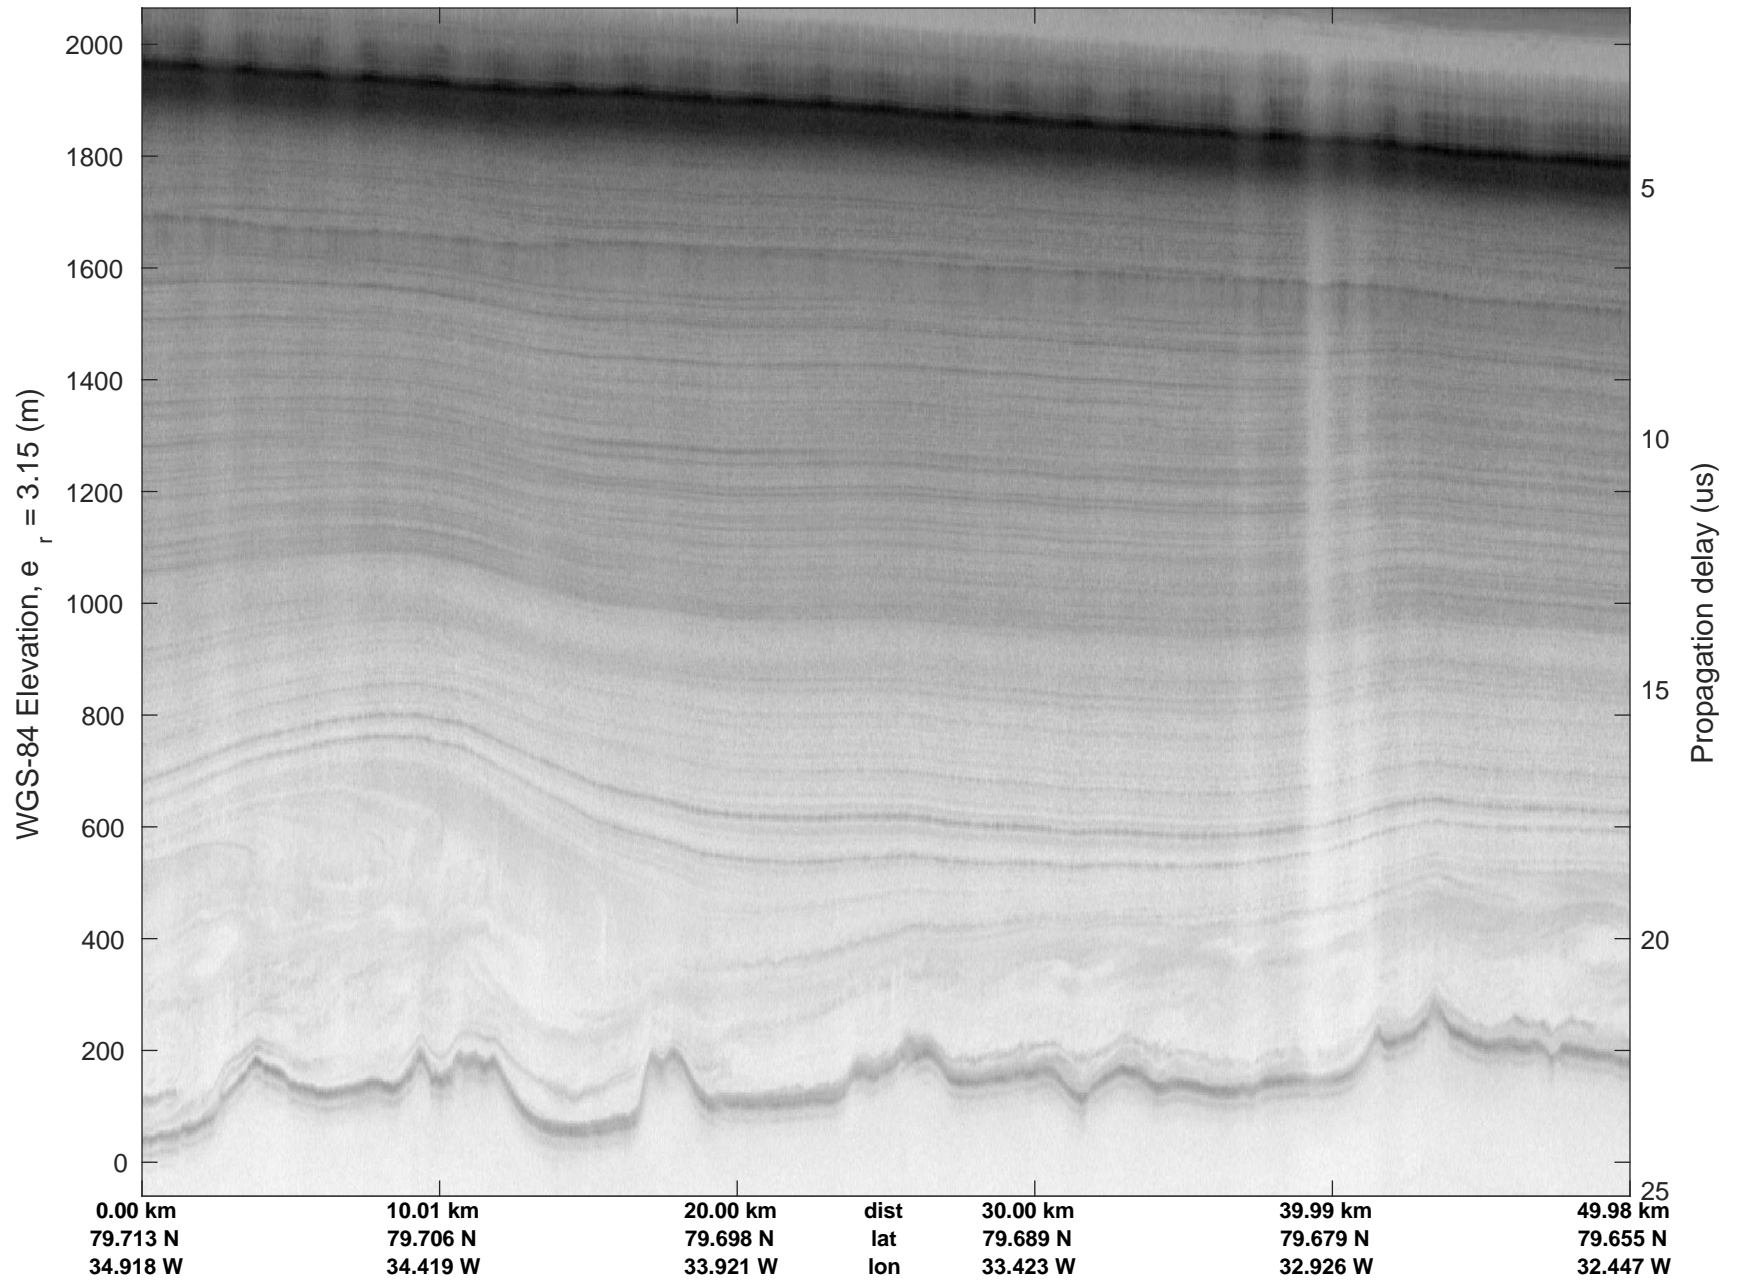

rds 2017_Greenland_P3: "Zachariae-79N" 20170403_01_013: 12:51:32.0 to 12:57:05.2 GPS

Zachariae-79N
20170403_01_014
Polar Stereograph 70N/-45E

rds 2017_Greenland_P3: "Zachariae-79N" 20170403_01_014: 12:57:05.4 to 13:02:33.7 GPS

rds 2017_Greenland_P3: "Zachariae-79N" 20170403_01_014: 12:57:05.4 to 13:02:33.7 GPS

Zachariae-79N
20170403_01_015
Polar Stereograph 70N/-45E

rds 2017_Greenland_P3: "Zachariae-79N" 20170403_01_015: 13:02:33.9 to 13:07:58.9 GPS

rds 2017_Greenland_P3: "Zachariae-79N" 20170403_01_015: 13:02:33.9 to 13:07:58.9 GPS

Zachariae-79N
20170403_01_016
Polar Stereograph 70N/-45E

rds 2017_Greenland_P3: "Zachariae-79N" 20170403_01_016: 13:07:59.2 to 13:11:33.6 GPS