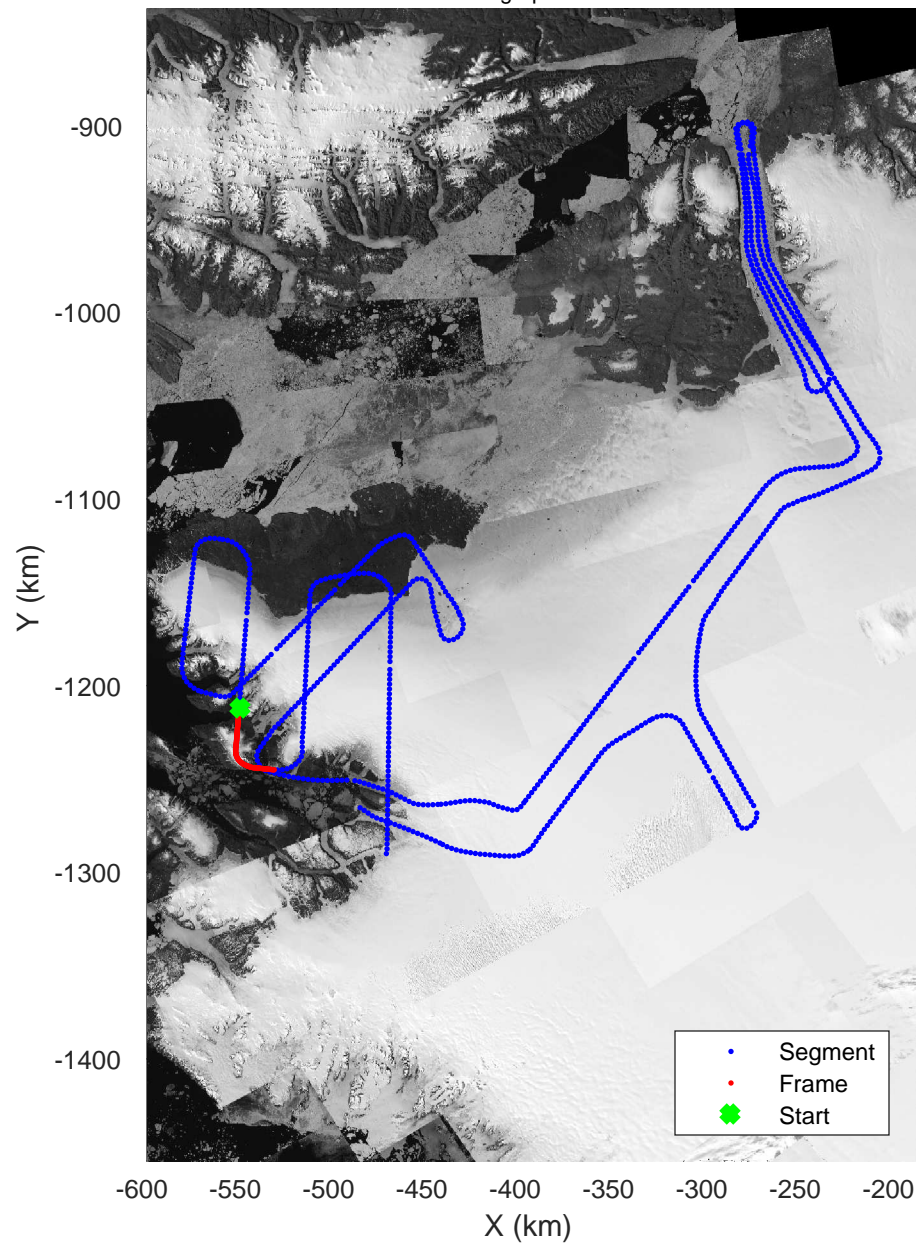

Alexander-Petermann 01
20170331_01_045
Polar Stereograph 70N/-45E

rds 2017_Greenland_P3: "Alexander-Petermann 01" 20170331_01_045: 16:34:45.3 to 16:41:19.8 GPS

rds 2017_Greenland_P3: "Alexander-Petermann 01" 20170331_01_045: 16:34:45.3 to 16:41:19.8 GPS