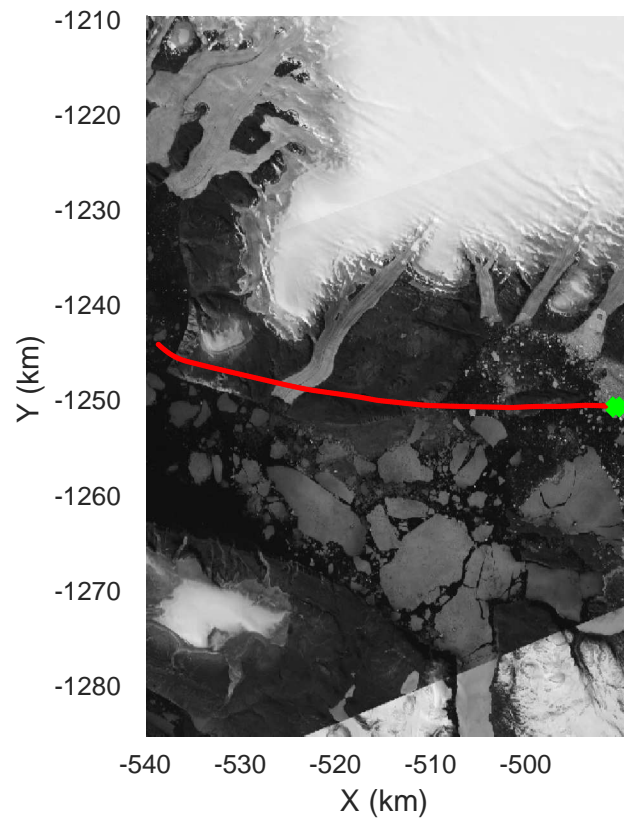

Alexander-Petermann 01
20170331_01_032
Polar Stereograph 70N/-45E