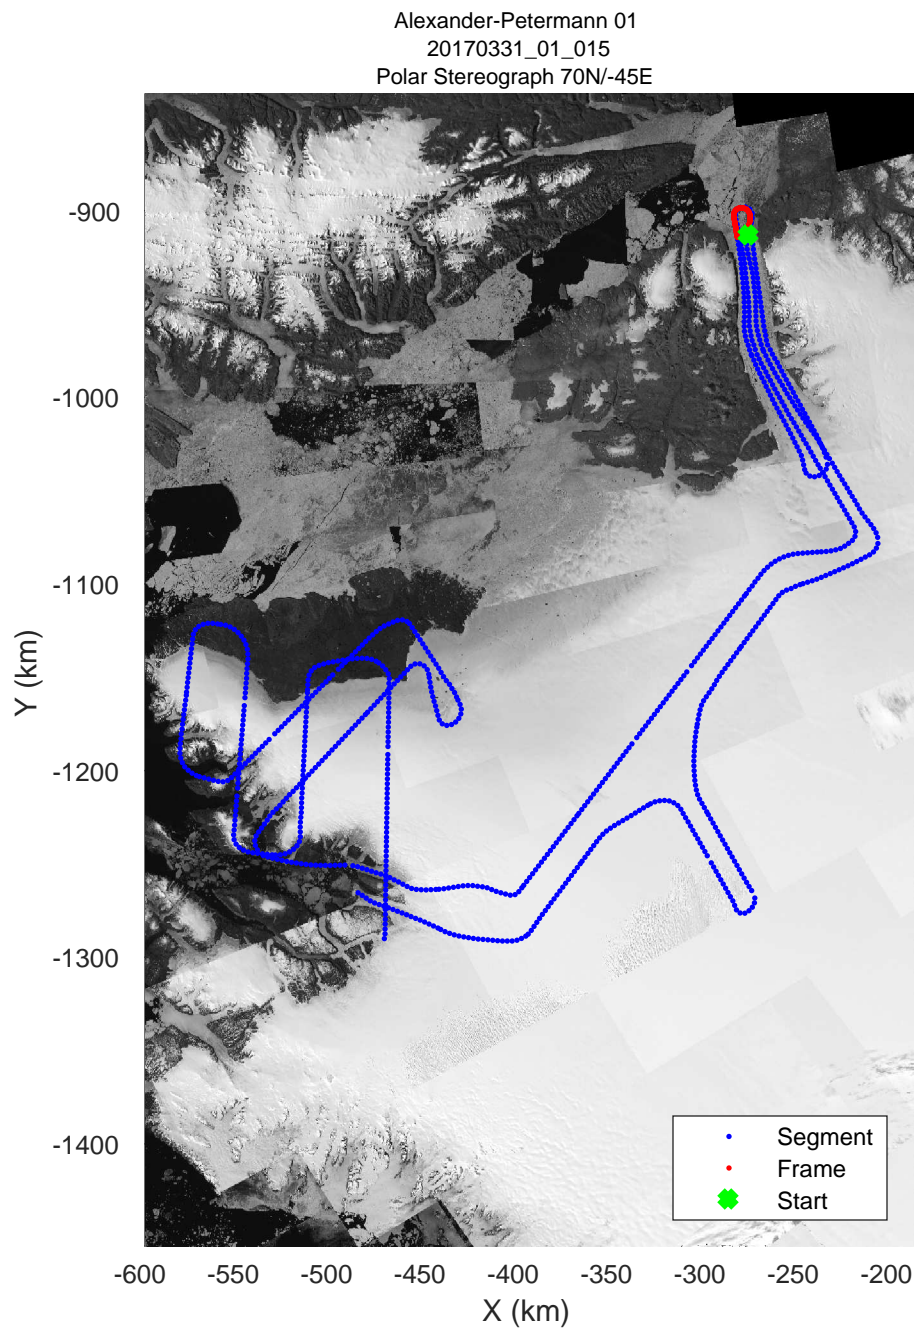

Alexander-Petermann 01
 20170331_01_014
 Polar Stereograph 70N/-45E

rds 2017_Greenland_P3: "Alexander-Petermann 01" 20170331_01_014: 13:06:02.0 to 13:13:43.7 GPS

rds 2017_Greenland_P3: "Alexander-Petermann 01" 20170331_01_014: 13:06:02.0 to 13:13:43.7 GPS