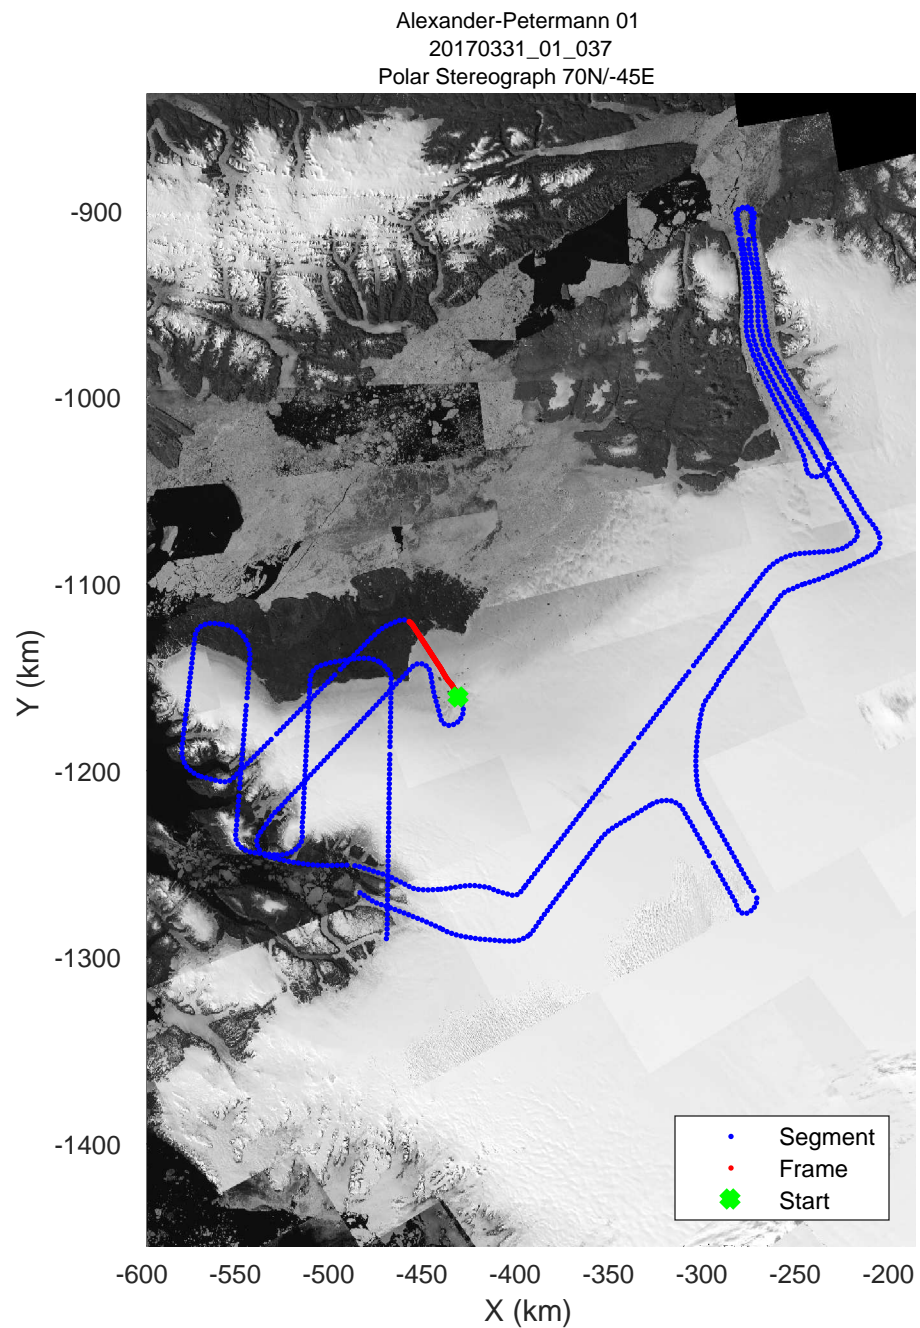

rds 2017_Greenland_P3: "Alexander-Petermann 01" 20170331_01_035: 15:31:01.7 to 15:37:14.4 GPS

rds 2017_Greenland_P3: "Alexander-Petermann 01" 20170331_01_036: 15:37:14.6 to 15:43:48.6 GPS

rds 2017_Greenland_P3: "Alexander-Petermann 01" 20170331_01_036: 15:37:14.6 to 15:43:48.6 GPS