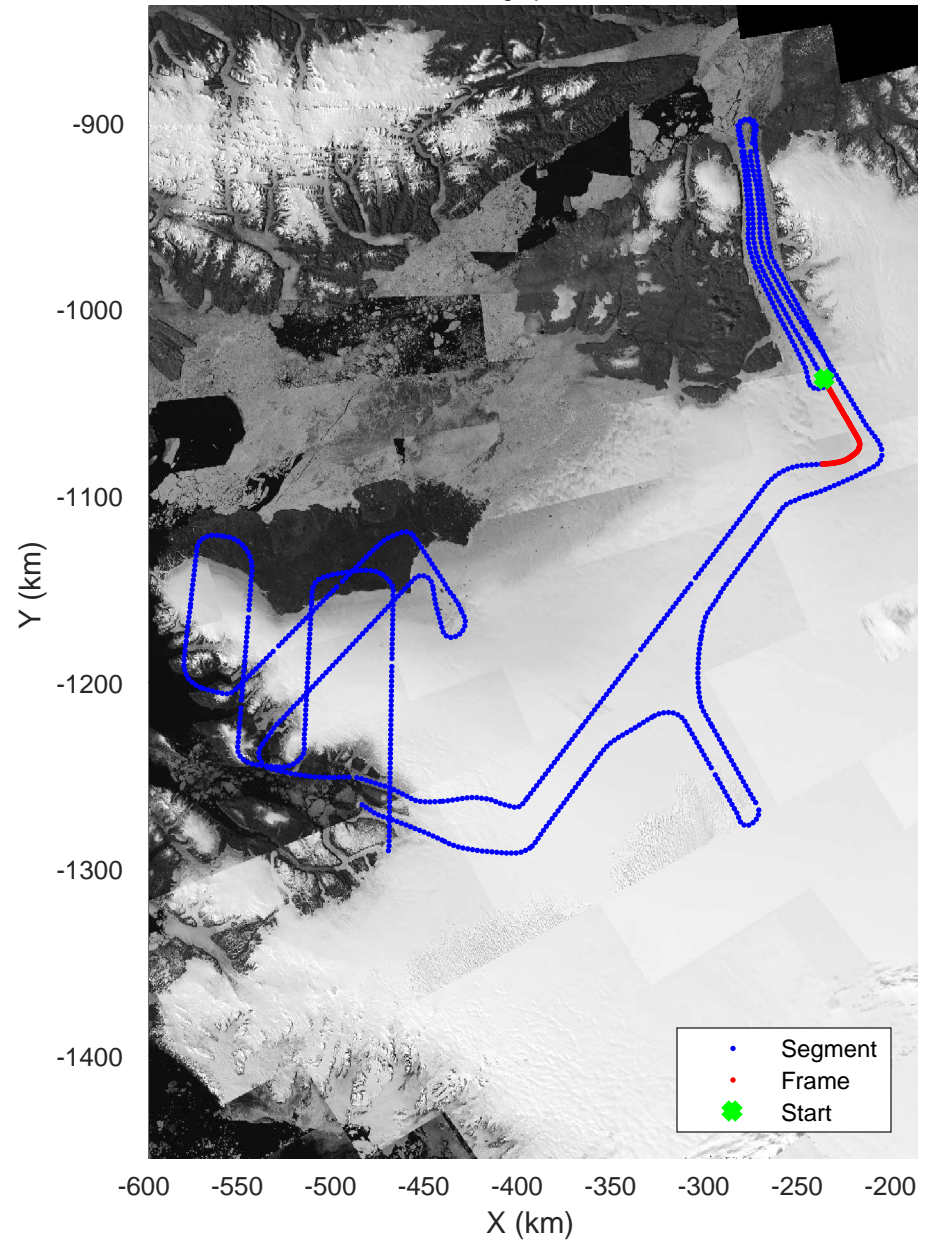

rds 2017_Greenland_P3: "Alexander-Petermann 01" 20170331_01_023: 14:09:56.8 to 14:19:11.9 GPS

Alexander-Petermann 01
 20170331_01_024
 Polar Stereograph 70N/-45E

rds 2017_Greenland_P3: "Alexander-Petermann 01" 20170331_01_024: 14:19:12.1 to 14:27:41.3 GPS