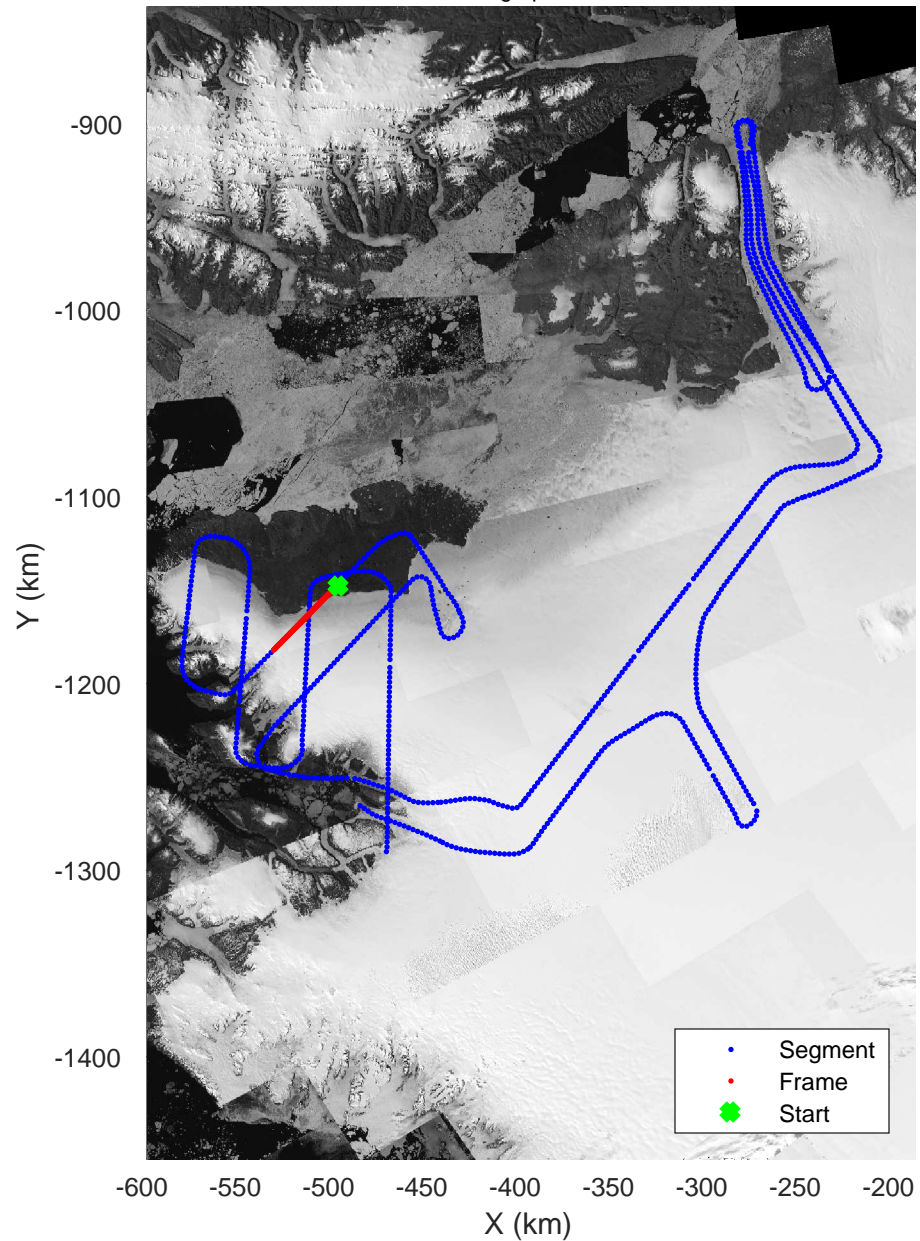

rds 2017_Greenland_P3: "Alexander-Petermann 01" 20170331_01_038: 15:49:56.5 to 15:56:11.0 GPS

Alexander-Petermann 01
 20170331_01_039
 Polar Stereograph 70N/-45E

rds 2017_Greenland_P3: "Alexander-Petermann 01" 20170331_01_039: 15:56:11.3 to 16:02:23.7 GPS