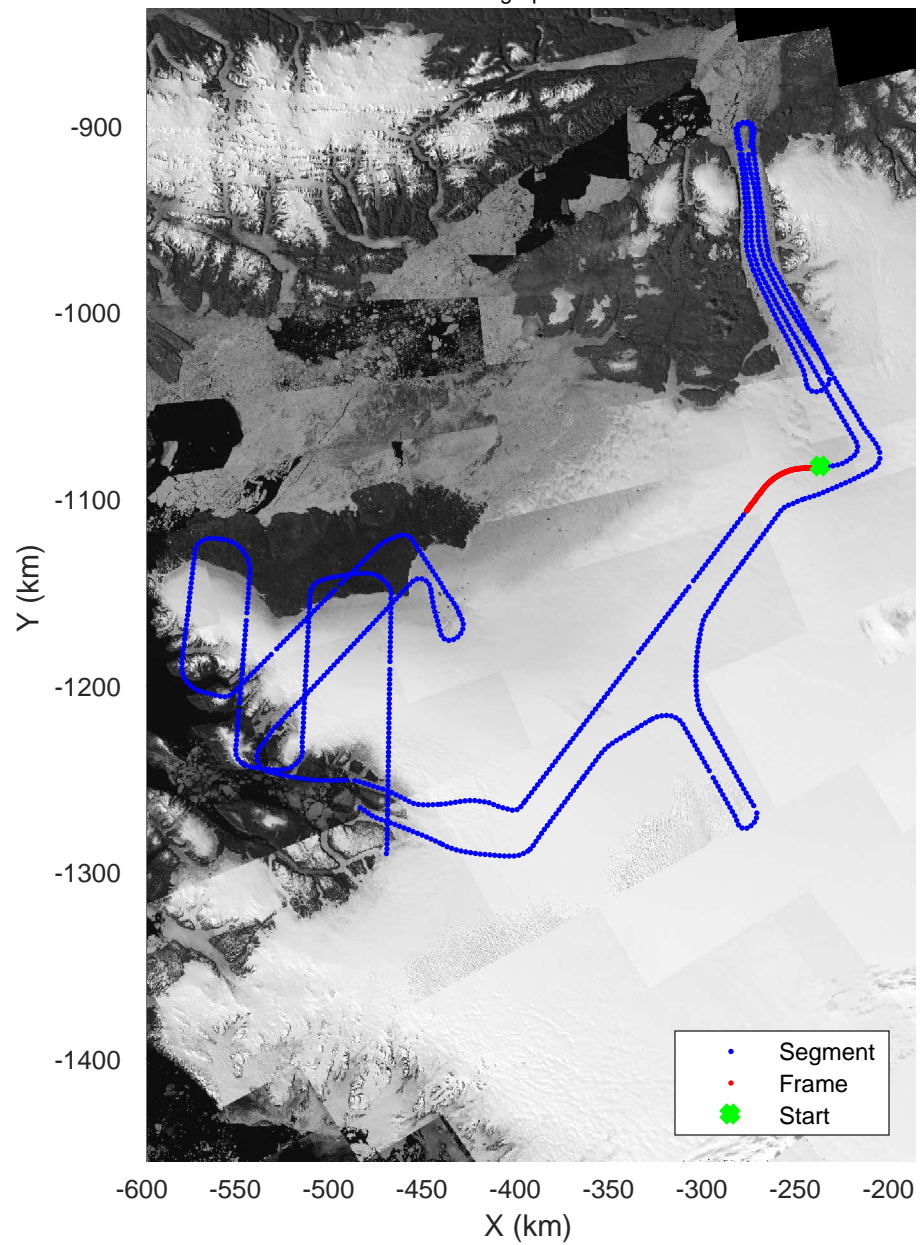

Alexander-Petermann 01
20170331_01_025
Polar Stereograph 70N/-45E