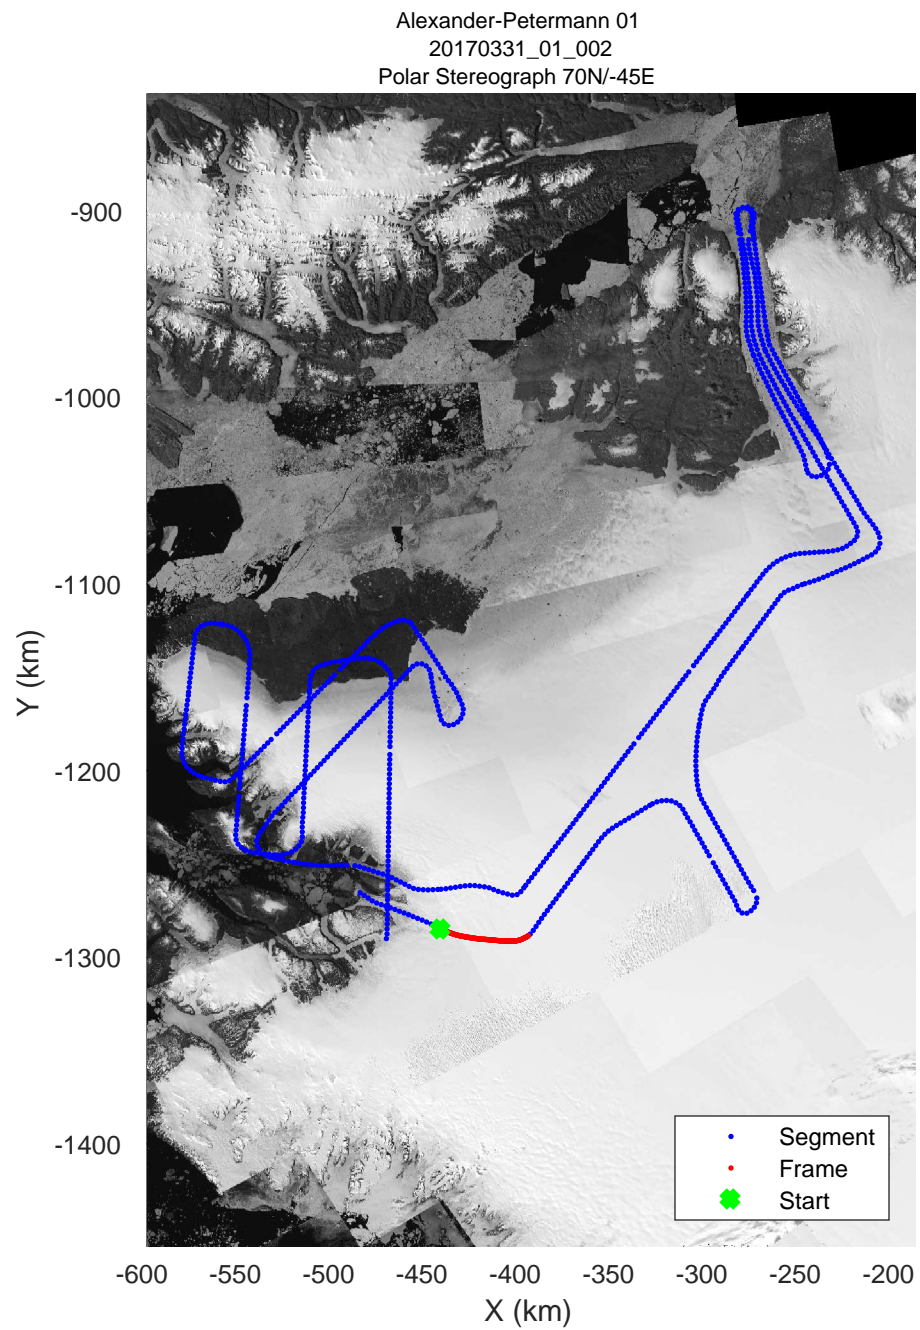

rds 2017_Greenland_P3: "Alexander-Petermann 01" 20170331_01_001: 11:47:08.1 to 11:53:26.6 GPS

rds 2017_Greenland_P3: "Alexander-Petermann 01" 20170331_01_001: 11:47:08.1 to 11:53:26.6 GPS

rds 2017_Greenland_P3: "Alexander-Petermann 01" 20170331_01_002: 11:53:26.9 to 11:59:36.0 GPS