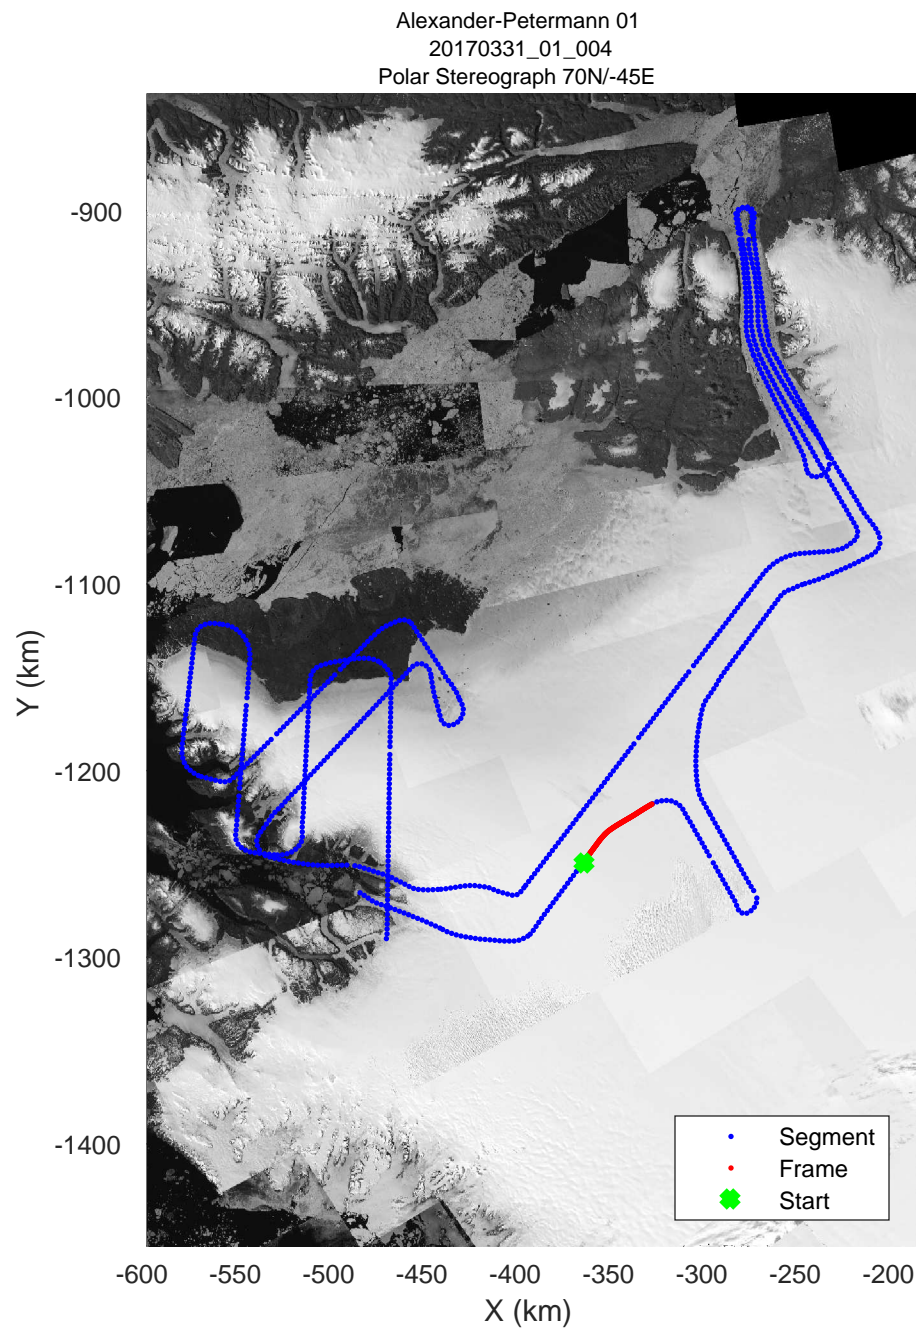

rds 2017_Greenland_P3: "Alexander-Petermann 01" 20170331_01_002: 11:53:26.9 to 11:59:36.0 GPS

rds 2017_Greenland_P3: "Alexander-Petermann 01" 20170331_01_003: 11:59:36.3 to 12:05:13.9 GPS

rds 2017_Greenland_P3: "Alexander-Petermann 01" 20170331_01_003: 11:59:36.3 to 12:05:13.9 GPS