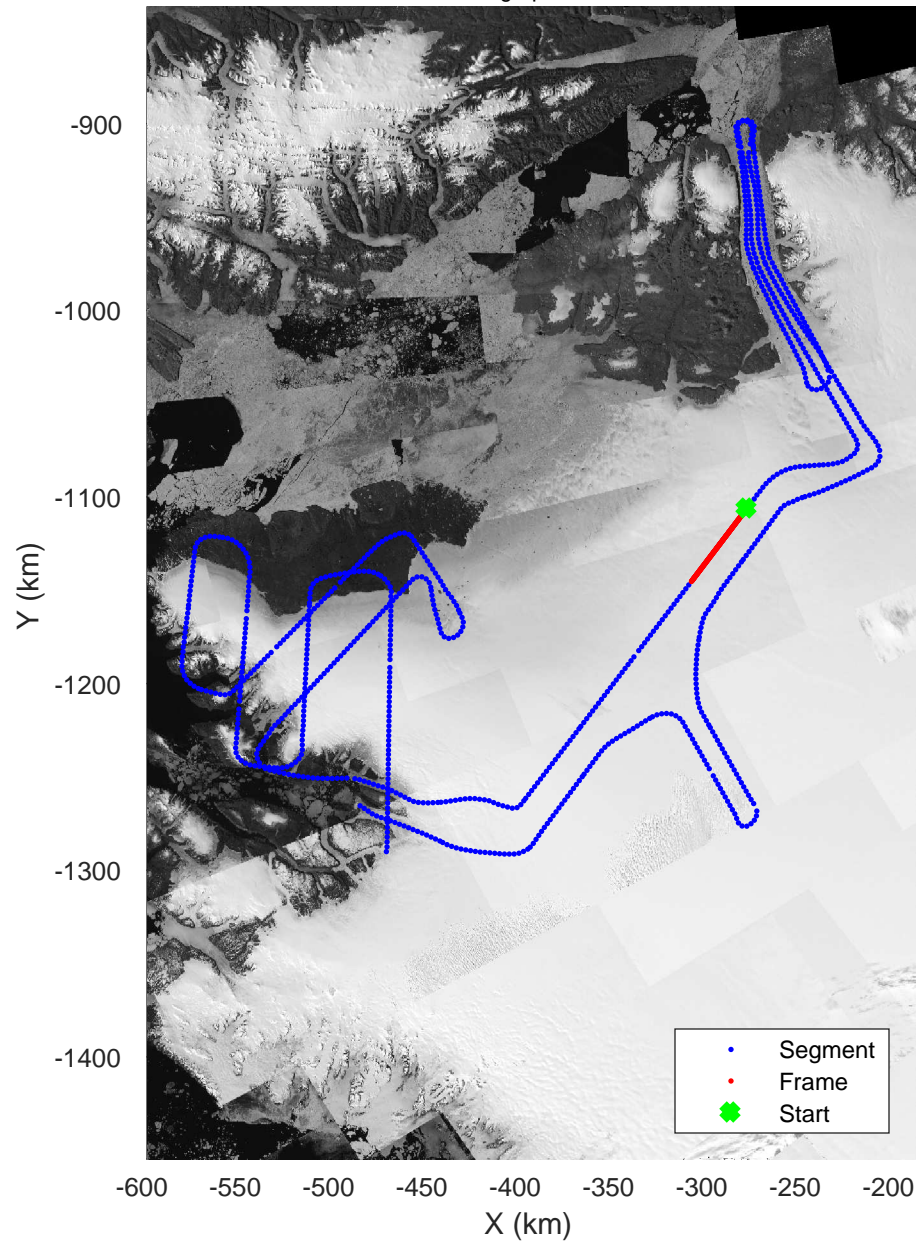

Alexander-Petermann 01
20170331_01_026
Polar Stereograph 70N/-45E