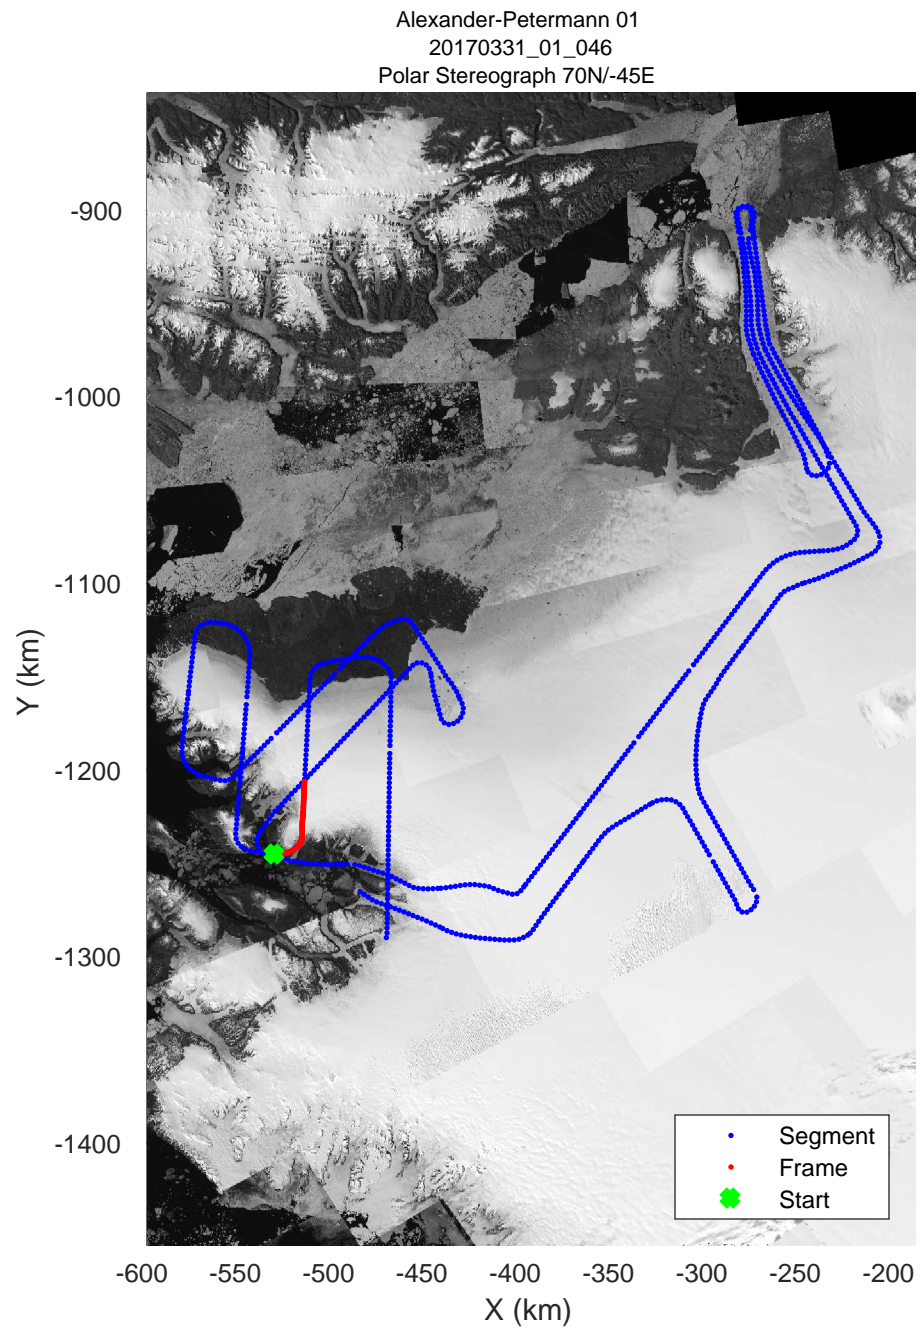

Alexander-Petermann 01
20170331_01_045
Polar Stereograph 70N/-45E

rds 2017_Greenland_P3: "Alexander-Petermann 01" 20170331_01_045: 16:34:45.3 to 16:41:19.8 GPS

rds 2017_Greenland_P3: "Alexander-Petermann 01" 20170331_01_045: 16:34:45.3 to 16:41:19.8 GPS