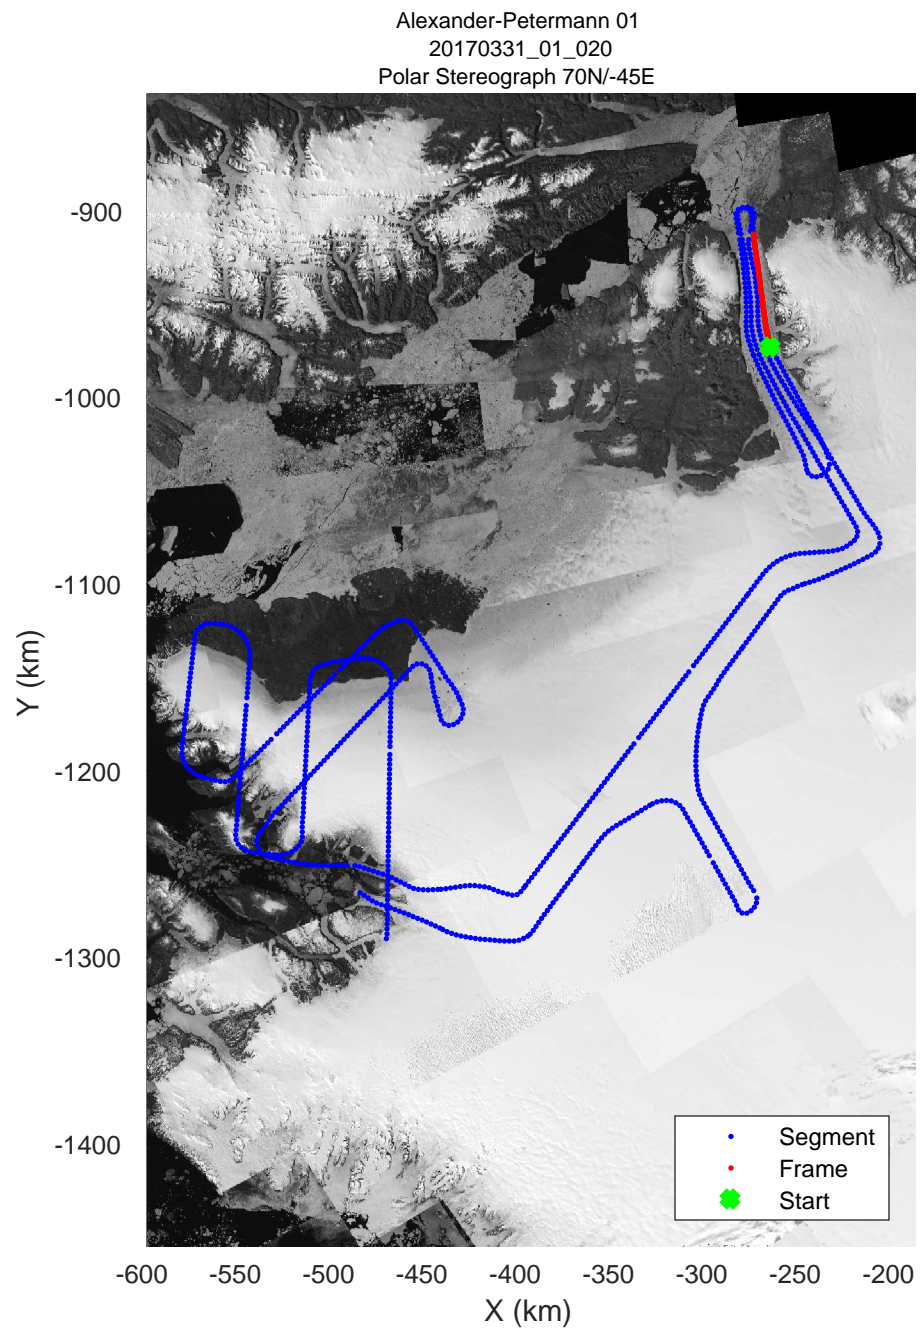

Alexander-Petermann 01
20170331_01_019
Polar Stereograph 70N/-45E

rds 2017_Greenland_P3: "Alexander-Petermann 01" 20170331_01_019: 13:39:14.9 to 13:47:55.7 GPS

rds 2017_Greenland_P3: "Alexander-Petermann 01" 20170331_01_019: 13:39:14.9 to 13:47:55.7 GPS