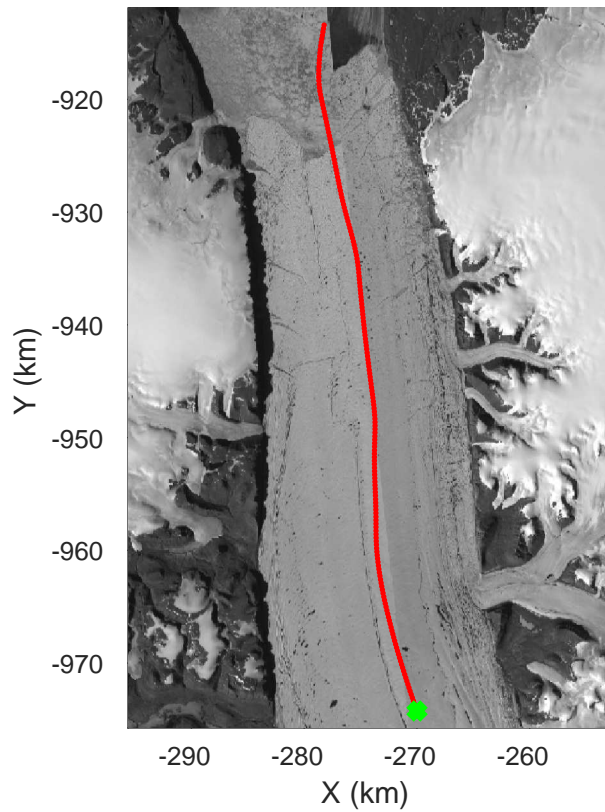

rds 2017_Greenland_P3: "Alexander-Petermann 01" 20170331_01_012: 12:51:46.5 to 12:57:23.2 GPS

rds 2017_Greenland_P3: "Alexander-Petermann 01" 20170331_01_013: 12:57:23.5 to 13:06:01.7 GPS

rds 2017_Greenland_P3: "Alexander-Petermann 01" 20170331_01_013: 12:57:23.5 to 13:06:01.7 GPS