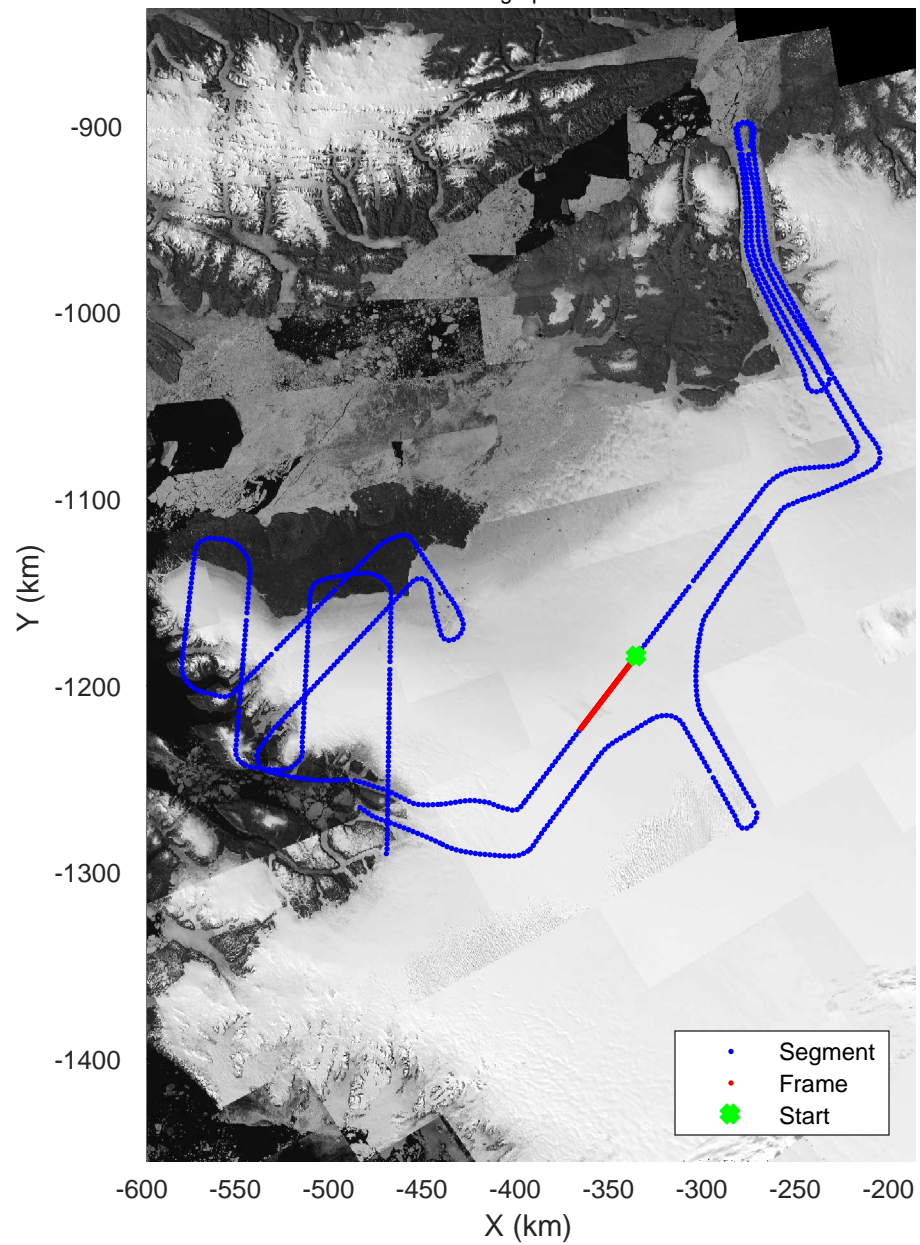

Alexander-Petermann 01
20170331_01_028
Polar Stereograph 70N/-45E