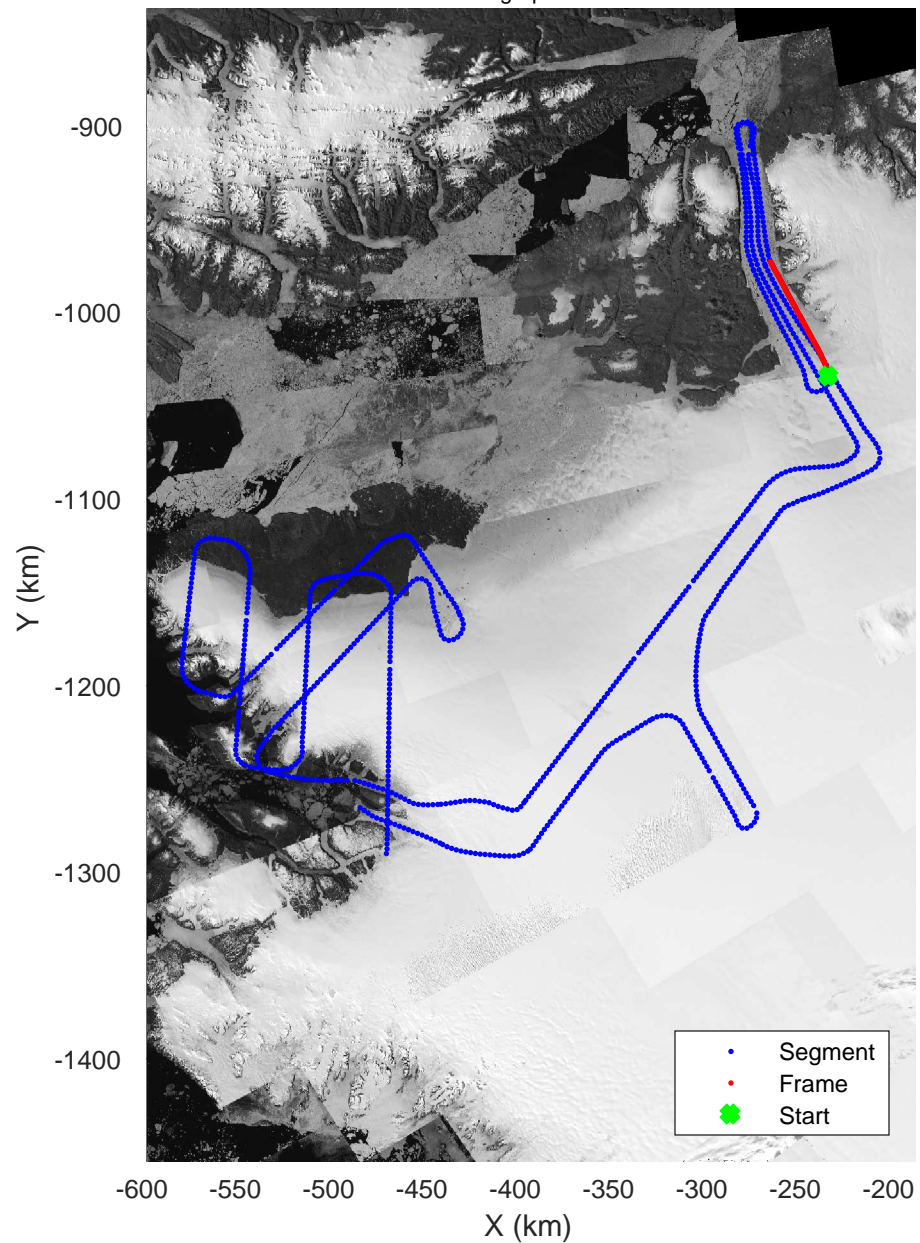

Alexander-Petermann 01
20170331_01_019
Polar Stereograph 70N/-45E