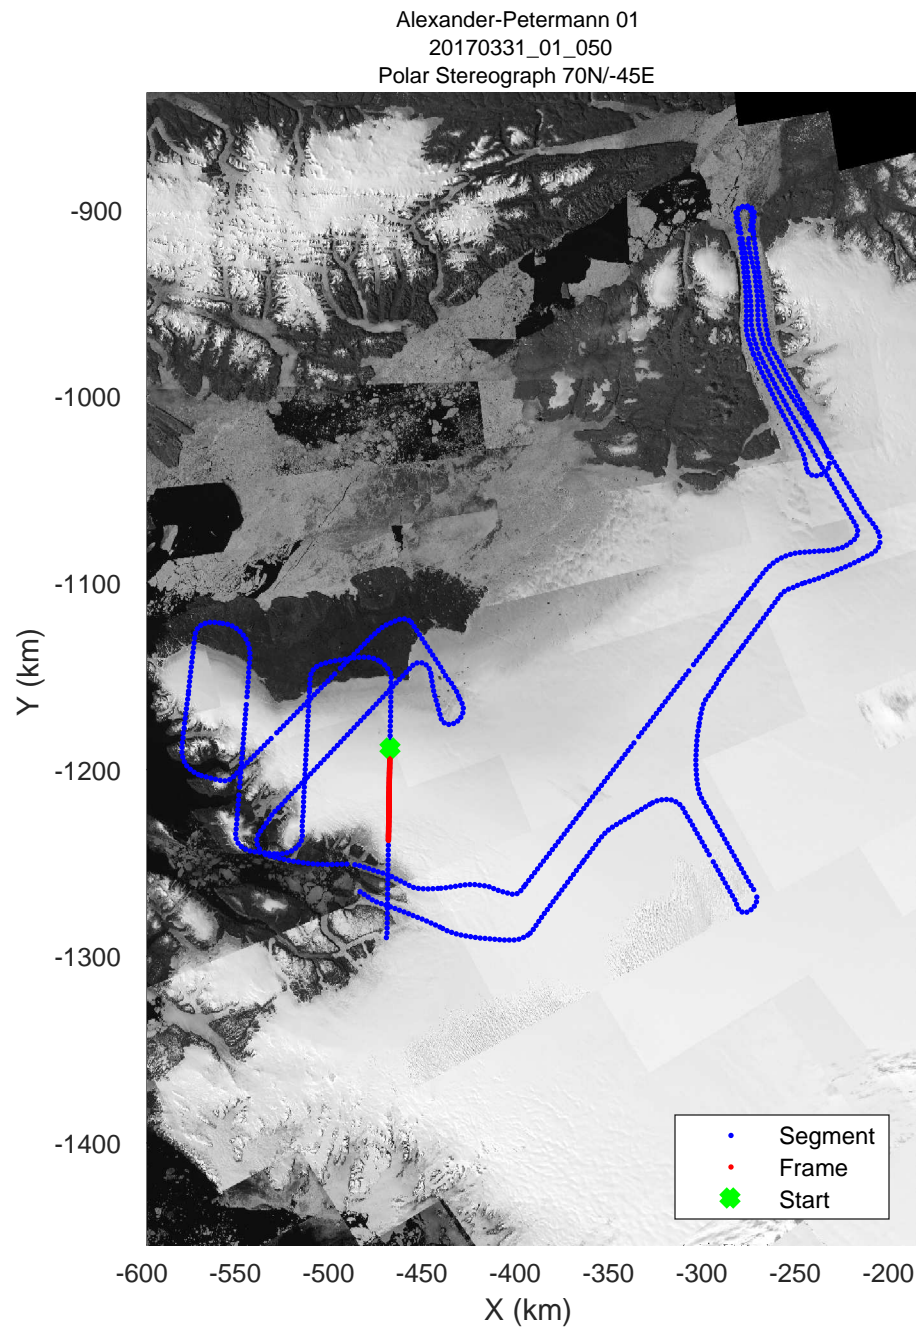

Alexander-Petermann 01
 20170331_01_049
 Polar Stereograph 70N/-45E

rds 2017_Greenland_P3: "Alexander-Petermann 01" 20170331_01_049: 17:00:41.5 to 17:07:48.9 GPS

rds 2017_Greenland_P3: "Alexander-Petermann 01" 20170331_01_049: 17:00:41.5 to 17:07:48.9 GPS