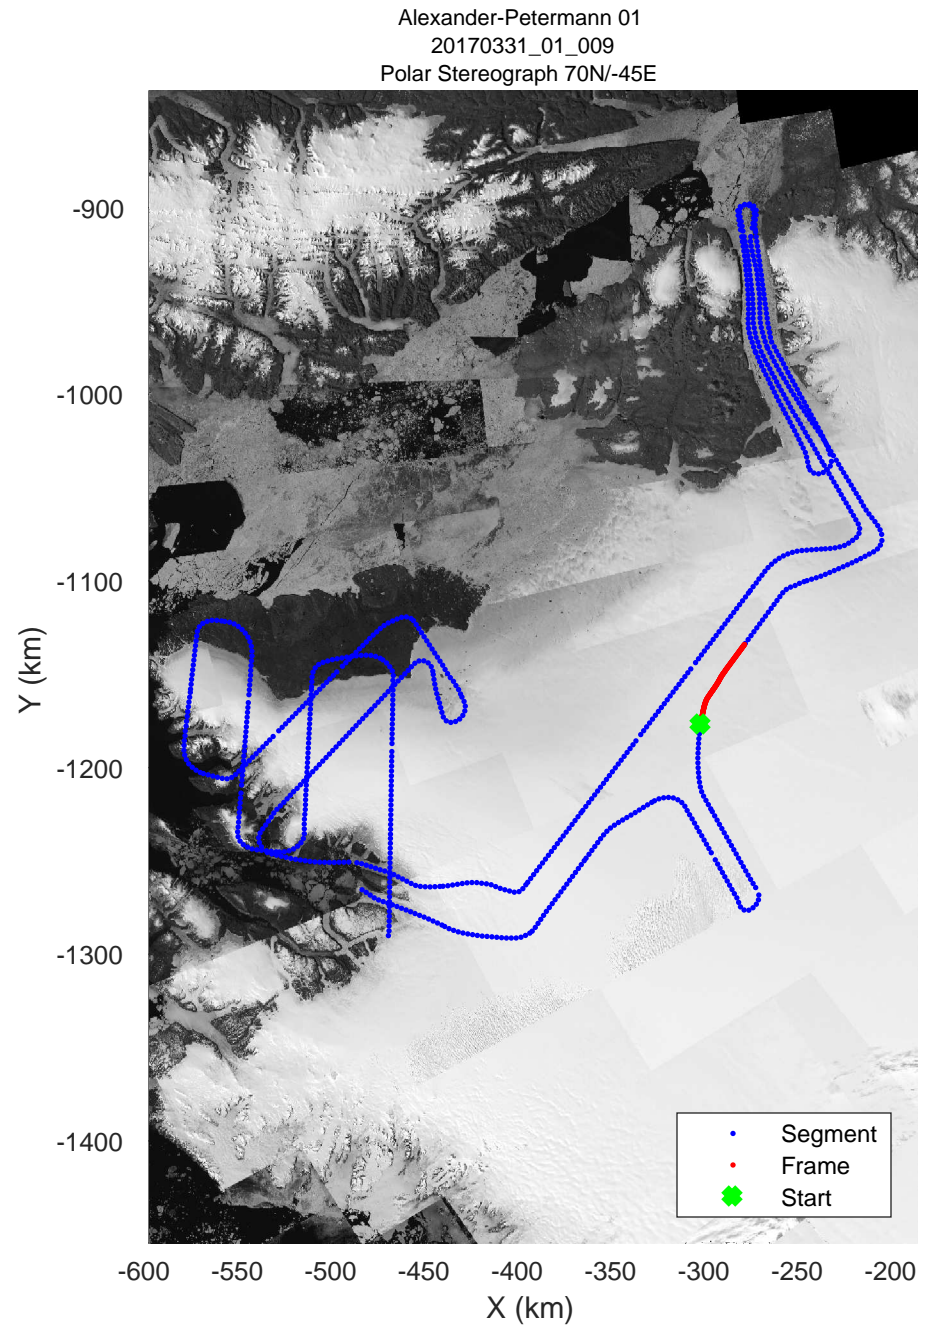

Alexander-Petermann 01
 20170331_01_008
 Polar Stereograph 70N/-45E

rds 2017_Greenland_P3: "Alexander-Petermann 01" 20170331_01_008: 12:28:54.8 to 12:34:24.3 GPS

rds 2017_Greenland_P3: "Alexander-Petermann 01" 20170331_01_008: 12:28:54.8 to 12:34:24.3 GPS