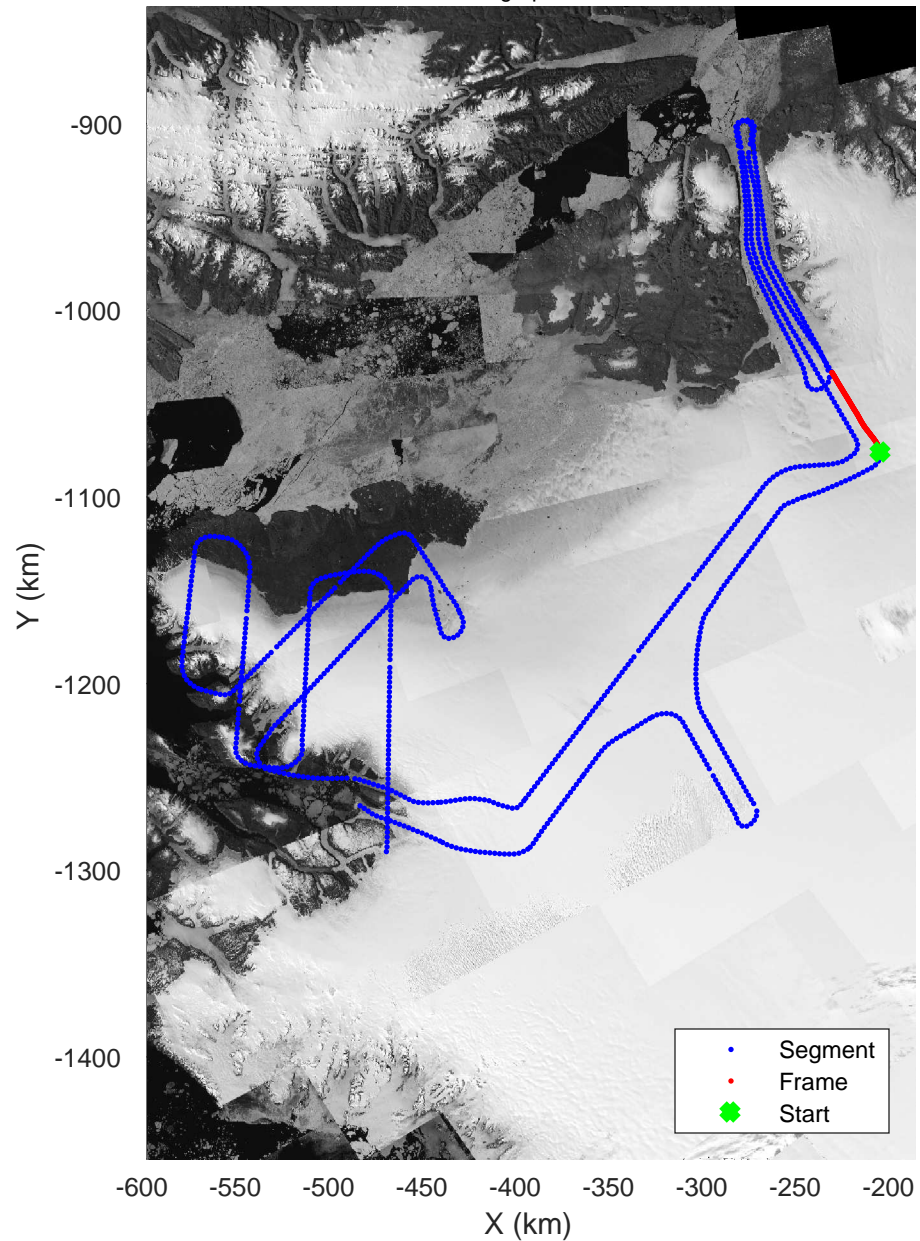

Alexander-Petermann 01
20170331_01_012
Polar Stereograph 70N/-45E