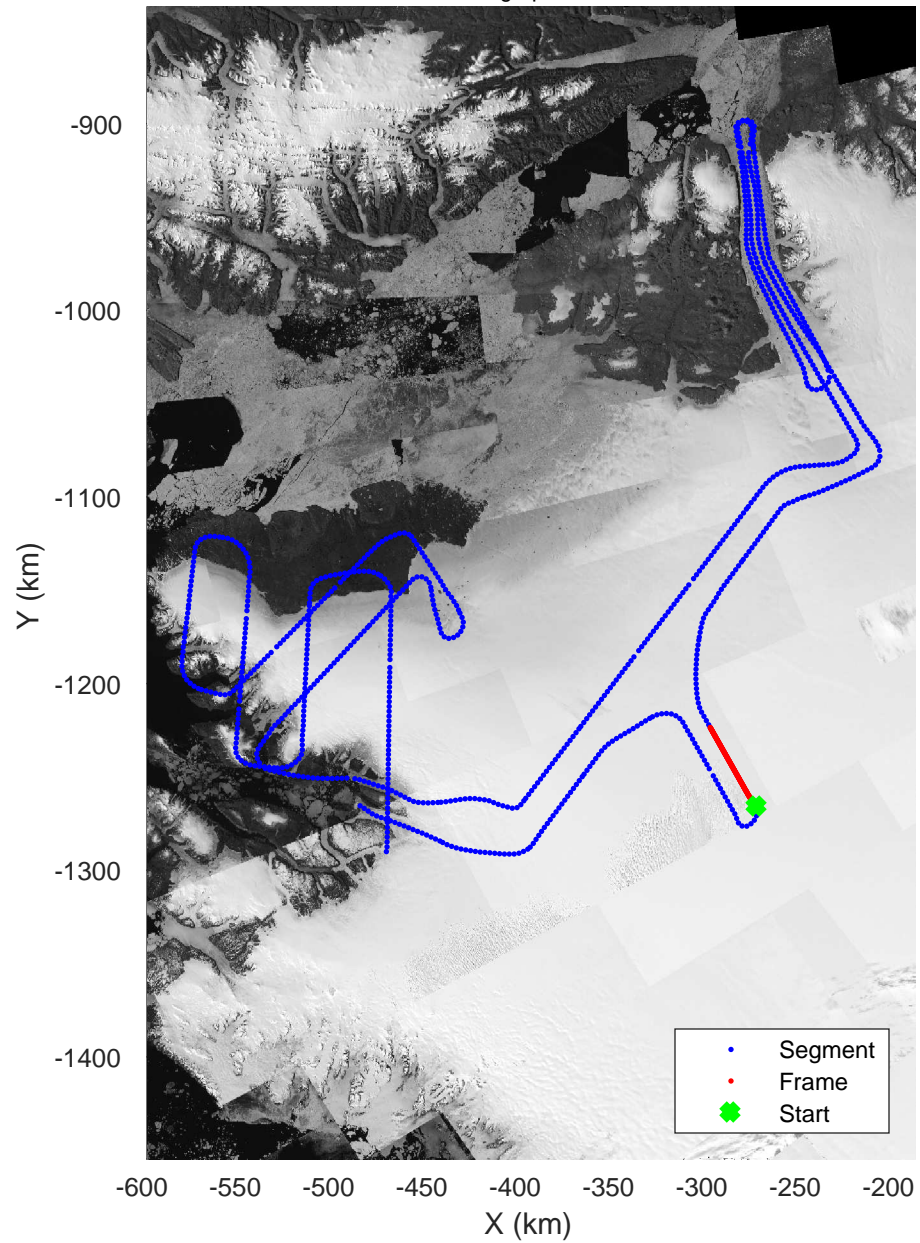

Alexander-Petermann 01
20170331_01_007
Polar Stereograph 70N/-45E