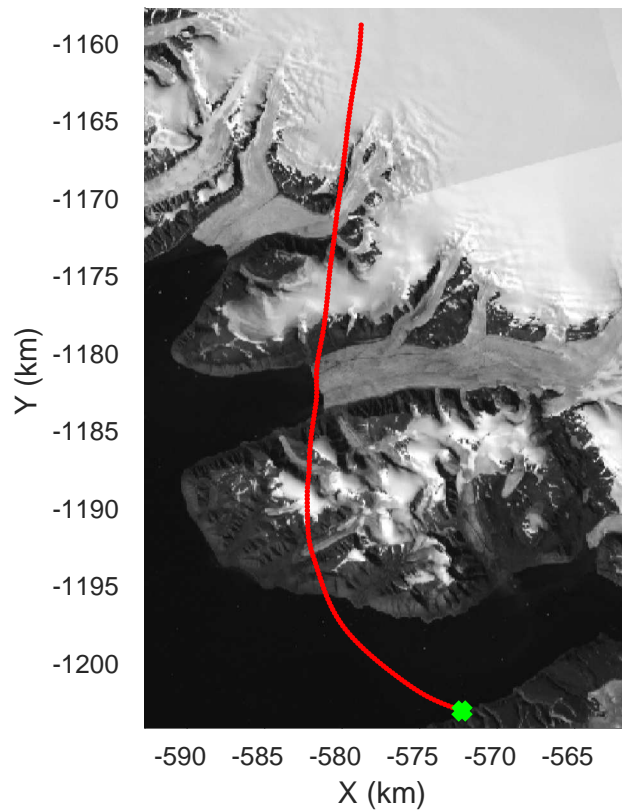

rds 2017_Greenland_P3: "Alexander-Petermann 01" 20170331_01_041: 16:08:34.2 to 16:15:27.4 GPS

rds 2017_Greenland_P3: "Alexander-Petermann 01" 20170331_01_041: 16:08:34.2 to 16:15:27.4 GPS

Alexander-Petermann 01
 20170331_01_042
 Polar Stereograph 70N/-45E