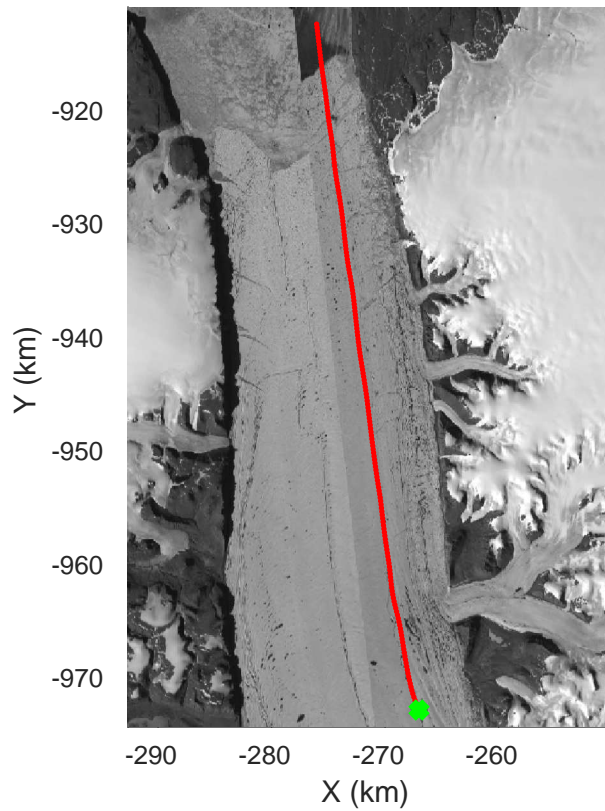

Alexander-Petermann 01
20170331_01_019
Polar Stereograph 70N/-45E

rds 2017_Greenland_P3: "Alexander-Petermann 01" 20170331_01_019: 13:39:14.9 to 13:47:55.7 GPS

rds 2017_Greenland_P3: "Alexander-Petermann 01" 20170331_01_019: 13:39:14.9 to 13:47:55.7 GPS