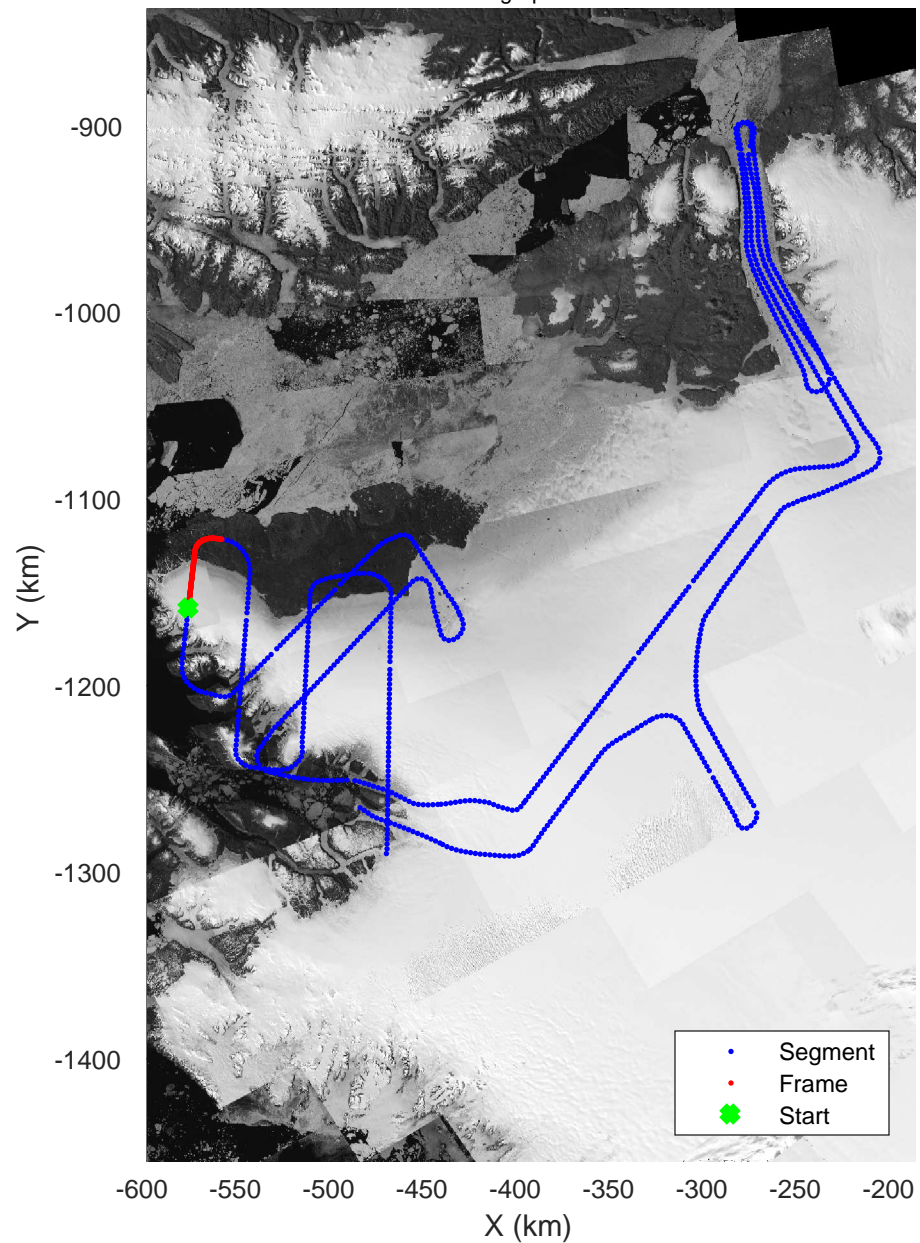

rds 2017_Greenland_P3: "Alexander-Petermann 01" 20170331_01_041: 16:08:34.2 to 16:15:27.4 GPS

rds 2017_Greenland_P3: "Alexander-Petermann 01" 20170331_01_041: 16:08:34.2 to 16:15:27.4 GPS

Alexander-Petermann 01
 20170331_01_042
 Polar Stereograph 70N/-45E