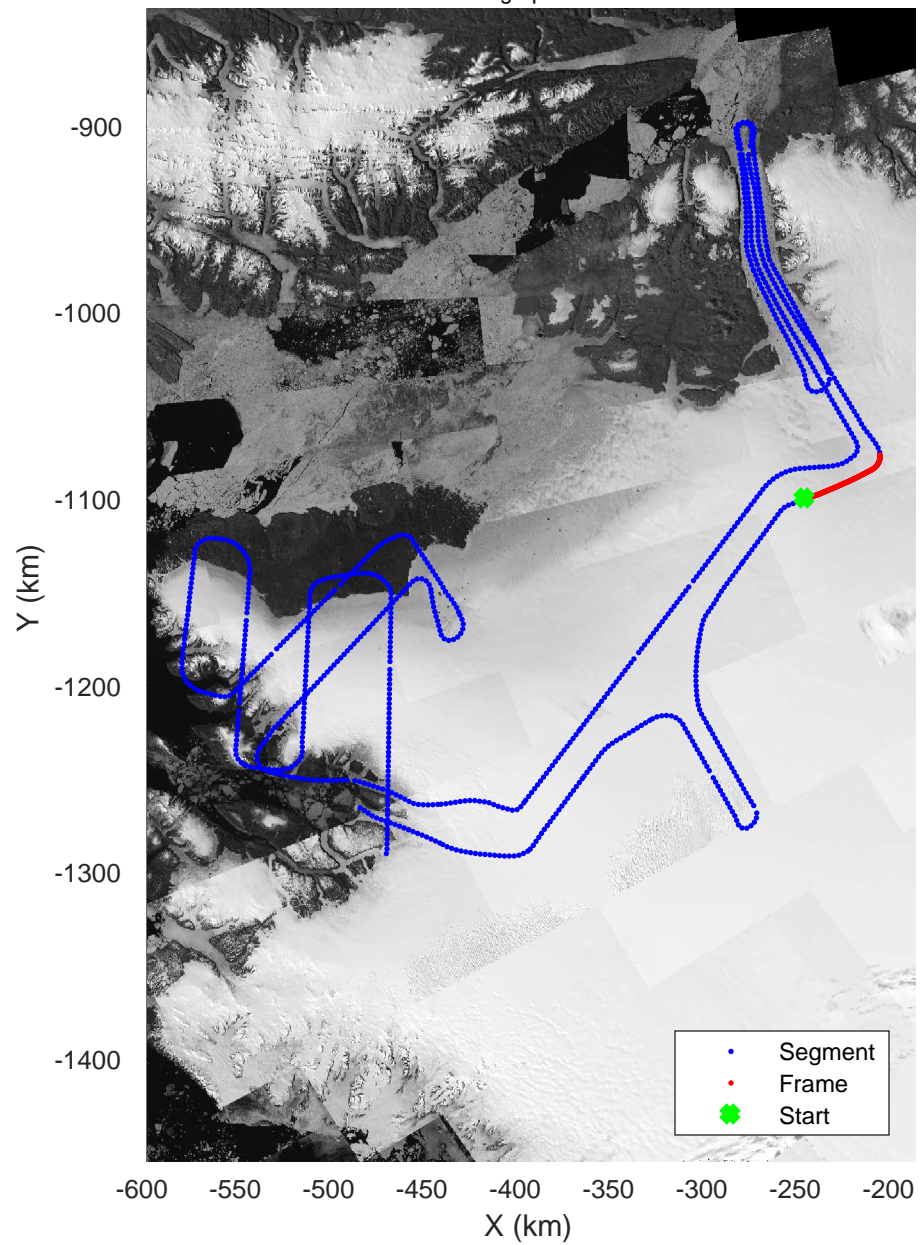

Alexander-Petermann 01
20170331_01_011
Polar Stereograph 70N/-45E