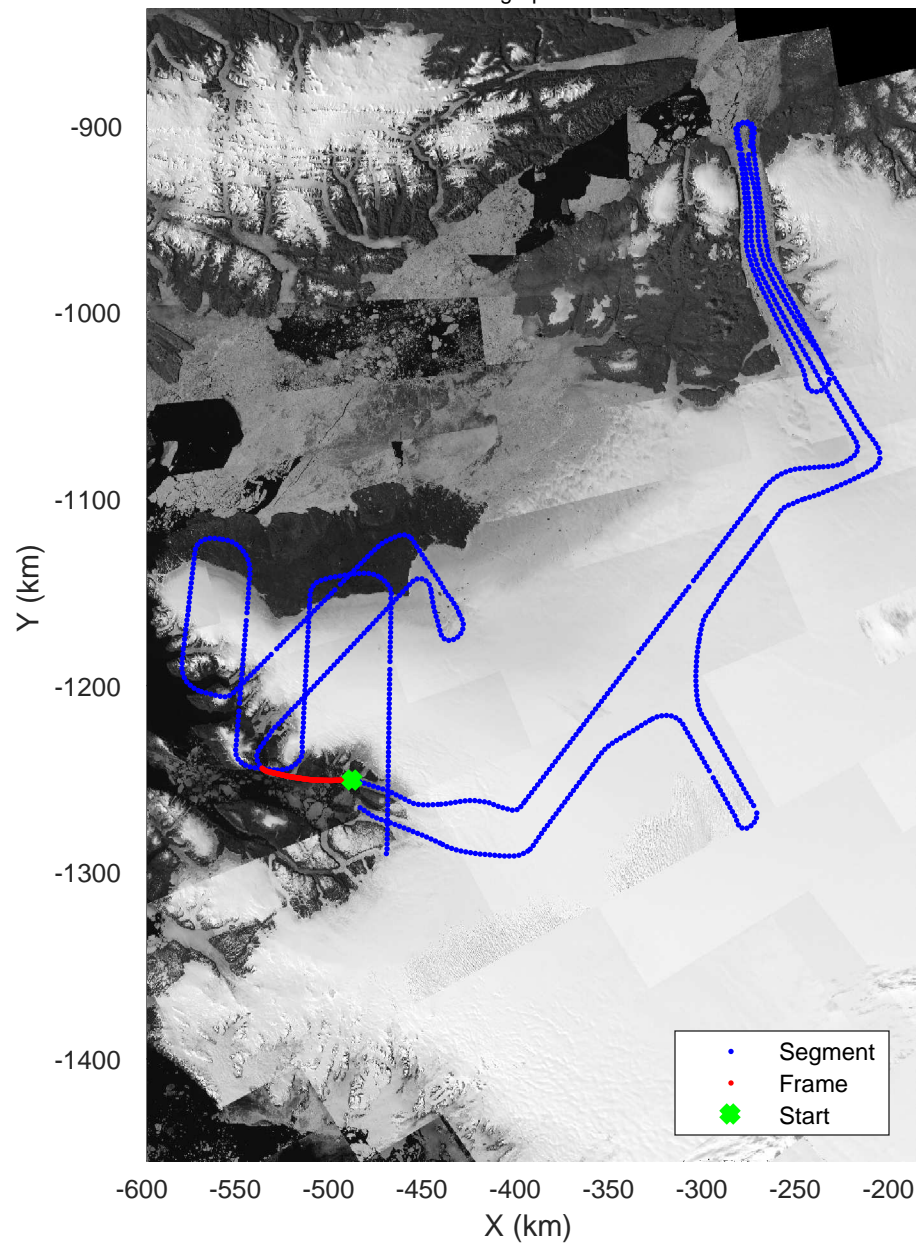

rds 2017_Greenland_P3: "Alexander-Petermann 01" 20170331_01_031: 15:05:47.8 to 15:11:59.5 GPS

Alexander-Petermann 01
20170331_01_032
Polar Stereograph 70N/-45E

rds 2017_Greenland_P3: "Alexander-Petermann 01" 20170331_01_032: 15:11:59.7 to 15:18:20.0 GPS