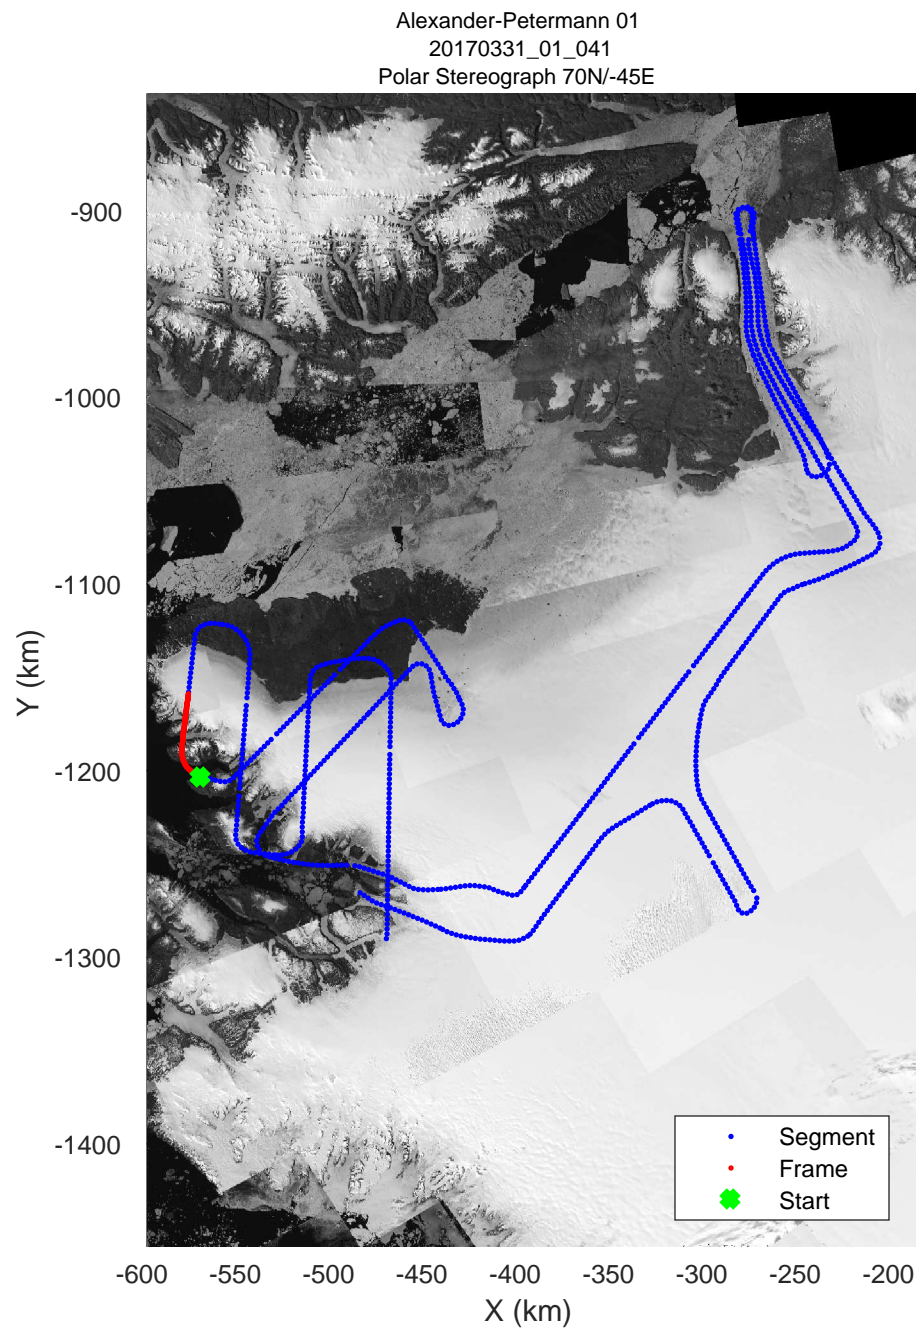

rds 2017_Greenland_P3: "Alexander-Petermann 01" 20170331_01_041: 16:08:34.2 to 16:15:27.4 GPS

rds 2017_Greenland_P3: "Alexander-Petermann 01" 20170331_01_041: 16:08:34.2 to 16:15:27.4 GPS

Alexander-Petermann 01
 20170331_01_042
 Polar Stereograph 70N/-45E