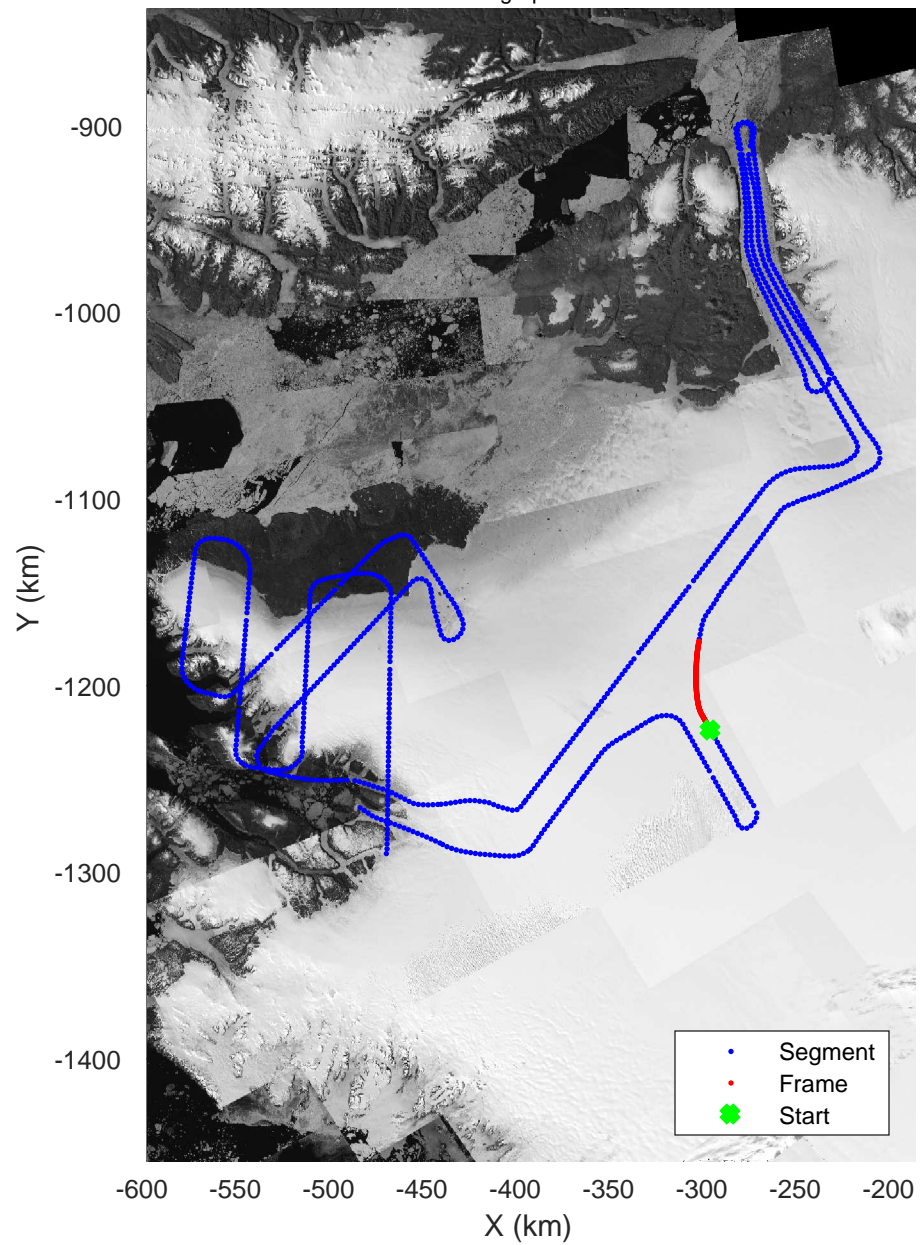

Alexander-Petermann 01
20170331_01_008
Polar Stereograph 70N/-45E