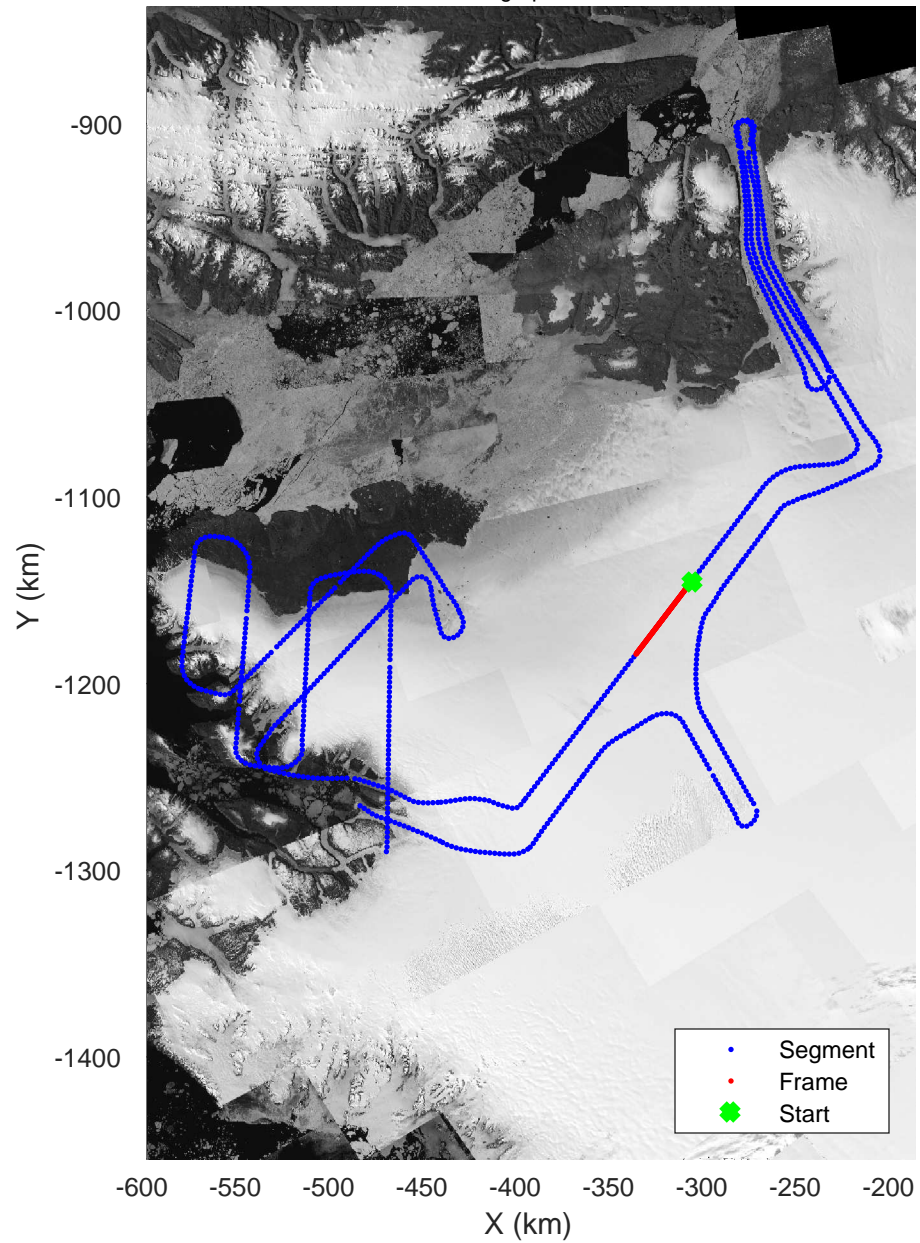

Alexander-Petermann 01
20170331_01_027
Polar Stereograph 70N/-45E