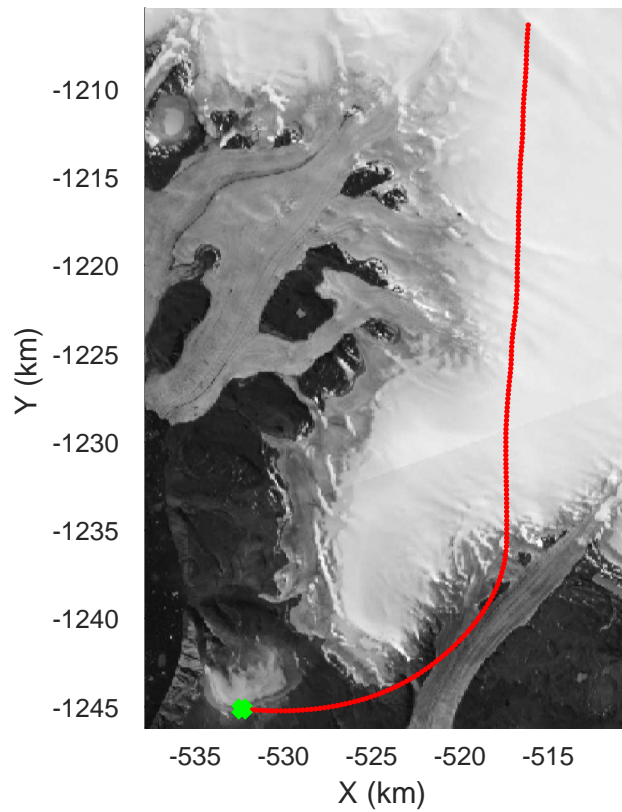

Alexander-Petermann 01
20170331_01_045
Polar Stereograph 70N/-45E

rds 2017_Greenland_P3: "Alexander-Petermann 01" 20170331_01_045: 16:34:45.3 to 16:41:19.8 GPS

rds 2017_Greenland_P3: "Alexander-Petermann 01" 20170331_01_045: 16:34:45.3 to 16:41:19.8 GPS