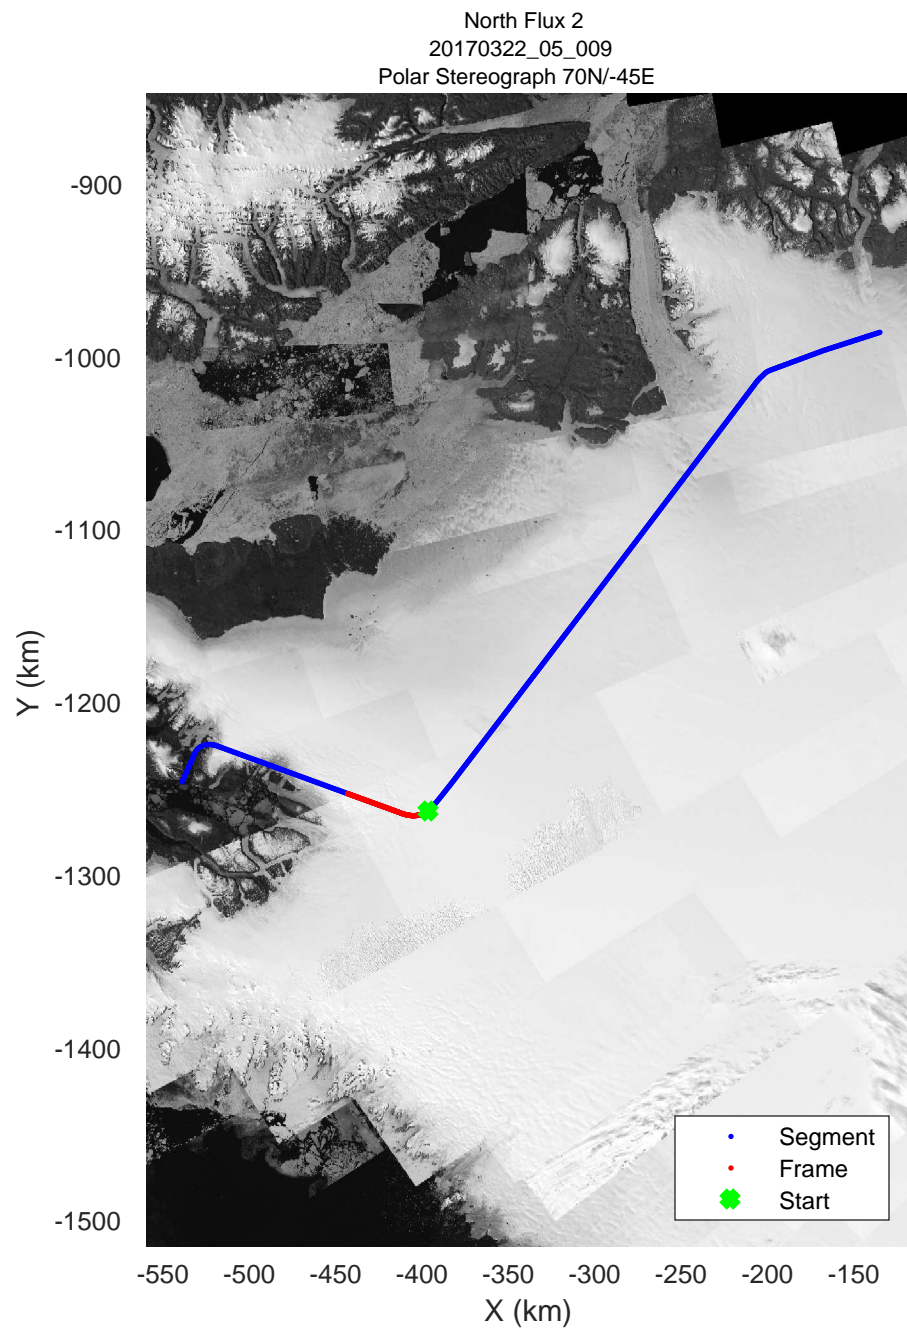

rds 2017_Greenland_P3: "North Flux 2" 20170322_05_005: 17:48:53.5 to 17:55:03.9 GPS

rds 2017_Greenland_P3: "North Flux 2" 20170322_05_005: 17:48:53.5 to 17:55:03.9 GPS

North Flux 2
20170322_05_006
Polar Stereograph 70N/-45E

rds 2017_Greenland_P3: "North Flux 2" 20170322_05_006: 17:55:04.2 to 18:01:21.0 GPS

rds 2017_Greenland_P3: "North Flux 2" 20170322_05_006: 17:55:04.2 to 18:01:21.0 GPS

North Flux 2
20170322_05_007
Polar Stereograph 70N/-45E

rds 2017_Greenland_P3: "North Flux 2" 20170322_05_007: 18:01:21.3 to 18:07:35.1 GPS

rds 2017_Greenland_P3: "North Flux 2" 20170322_05_007: 18:01:21.3 to 18:07:35.1 GPS

North Flux 2
20170322_05_008
Polar Stereograph 70N/-45E

rds 2017_Greenland_P3: "North Flux 2" 20170322_05_008: 18:07:35.4 to 18:13:36.0 GPS

rds 2017_Greenland_P3: "North Flux 2" 20170322_05_008: 18:07:35.4 to 18:13:36.0 GPS

rds 2017_Greenland_P3: "North Flux 2" 20170322_05_009: 18:13:36.3 to 18:19:31.1 GPS