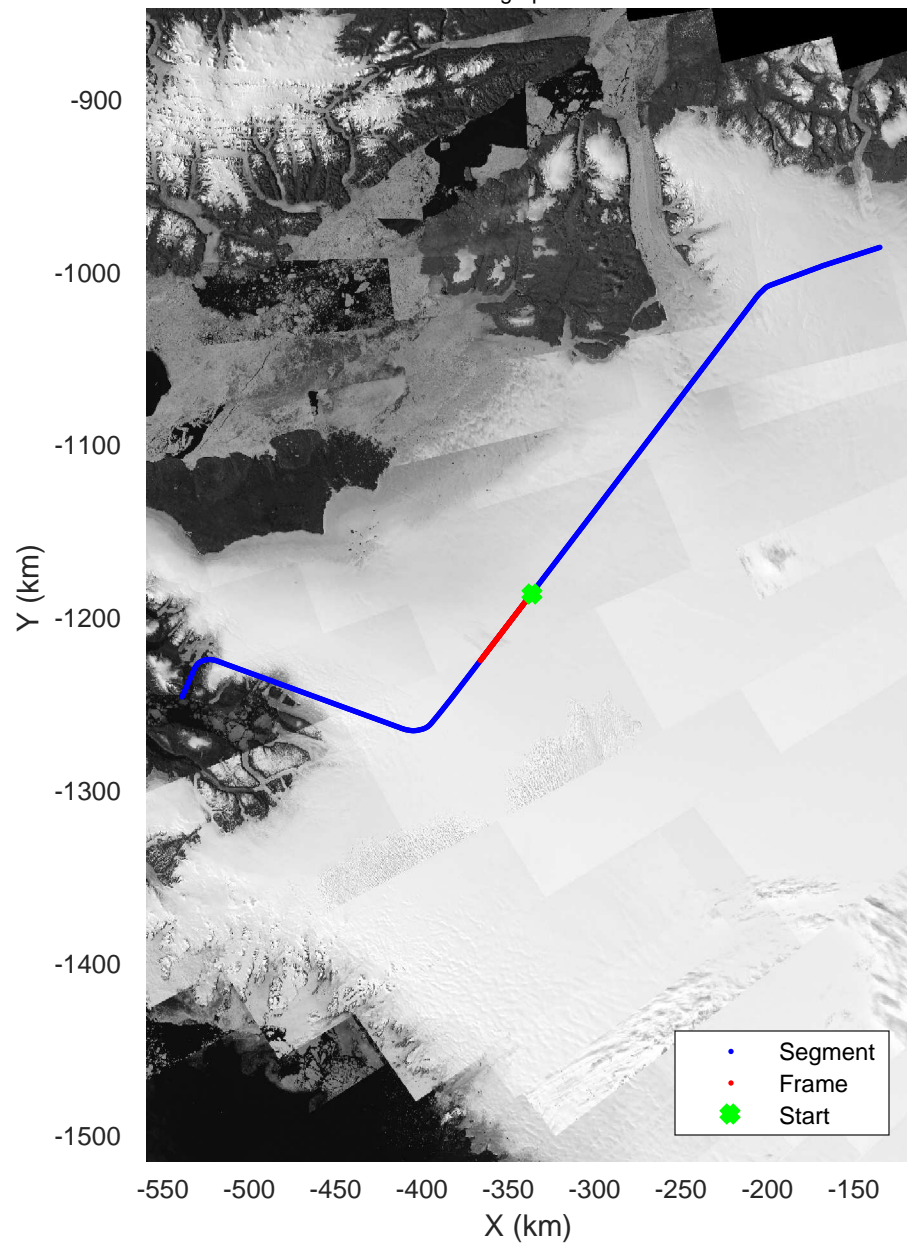

rds 2017_Greenland_P3: "North Flux 2" 20170322_05_004: 17:42:46.0 to 17:48:53.2 GPS

rds 2017_Greenland_P3: "North Flux 2" 20170322_05_004: 17:42:46.0 to 17:48:53.2 GPS

North Flux 2
20170322_05_005
Polar Stereograph 70N/-45E

rds 2017_Greenland_P3: "North Flux 2" 20170322_05_005: 17:48:53.5 to 17:55:03.9 GPS

rds 2017_Greenland_P3: "North Flux 2" 20170322_05_005: 17:48:53.5 to 17:55:03.9 GPS

North Flux 2
20170322_05_006
Polar Stereograph 70N/-45E

rds 2017_Greenland_P3: "North Flux 2" 20170322_05_006: 17:55:04.2 to 18:01:21.0 GPS

rds 2017_Greenland_P3: "North Flux 2" 20170322_05_006: 17:55:04.2 to 18:01:21.0 GPS

North Flux 2
20170322_05_007
Polar Stereograph 70N/-45E

rds 2017_Greenland_P3: "North Flux 2" 20170322_05_007: 18:01:21.3 to 18:07:35.1 GPS

rds 2017_Greenland_P3: "North Flux 2" 20170322_05_007: 18:01:21.3 to 18:07:35.1 GPS

North Flux 2
20170322_05_008
Polar Stereograph 70N/-45E