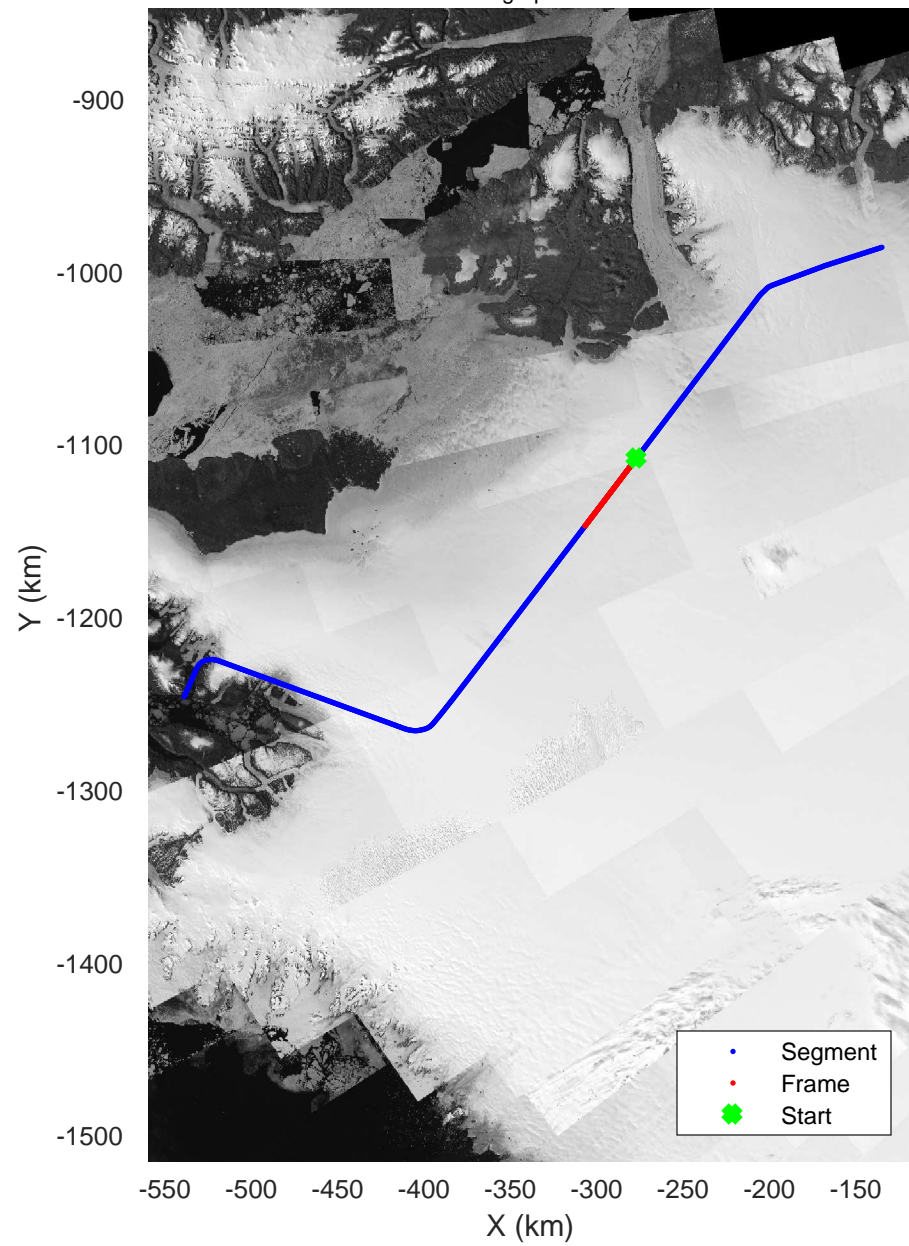

rds 2017_Greenland_P3: "North Flux 2" 20170322_05_003: 17:36:29.5 to 17:42:45.7 GPS

rds 2017_Greenland_P3: "North Flux 2" 20170322_05_003: 17:36:29.5 to 17:42:45.7 GPS

North Flux 2
20170322_05_004
Polar Stereograph 70N/-45E

rds 2017_Greenland_P3: "North Flux 2" 20170322_05_004: 17:42:46.0 to 17:48:53.2 GPS

rds 2017_Greenland_P3: "North Flux 2" 20170322_05_004: 17:42:46.0 to 17:48:53.2 GPS

North Flux 2
20170322_05_005
Polar Stereograph 70N/-45E

rds 2017_Greenland_P3: "North Flux 2" 20170322_05_005: 17:48:53.5 to 17:55:03.9 GPS

rds 2017_Greenland_P3: "North Flux 2" 20170322_05_005: 17:48:53.5 to 17:55:03.9 GPS

North Flux 2
20170322_05_006
Polar Stereograph 70N/-45E

rds 2017_Greenland_P3: "North Flux 2" 20170322_05_006: 17:55:04.2 to 18:01:21.0 GPS

rds 2017_Greenland_P3: "North Flux 2" 20170322_05_006: 17:55:04.2 to 18:01:21.0 GPS

North Flux 2
20170322_05_007
Polar Stereograph 70N/-45E