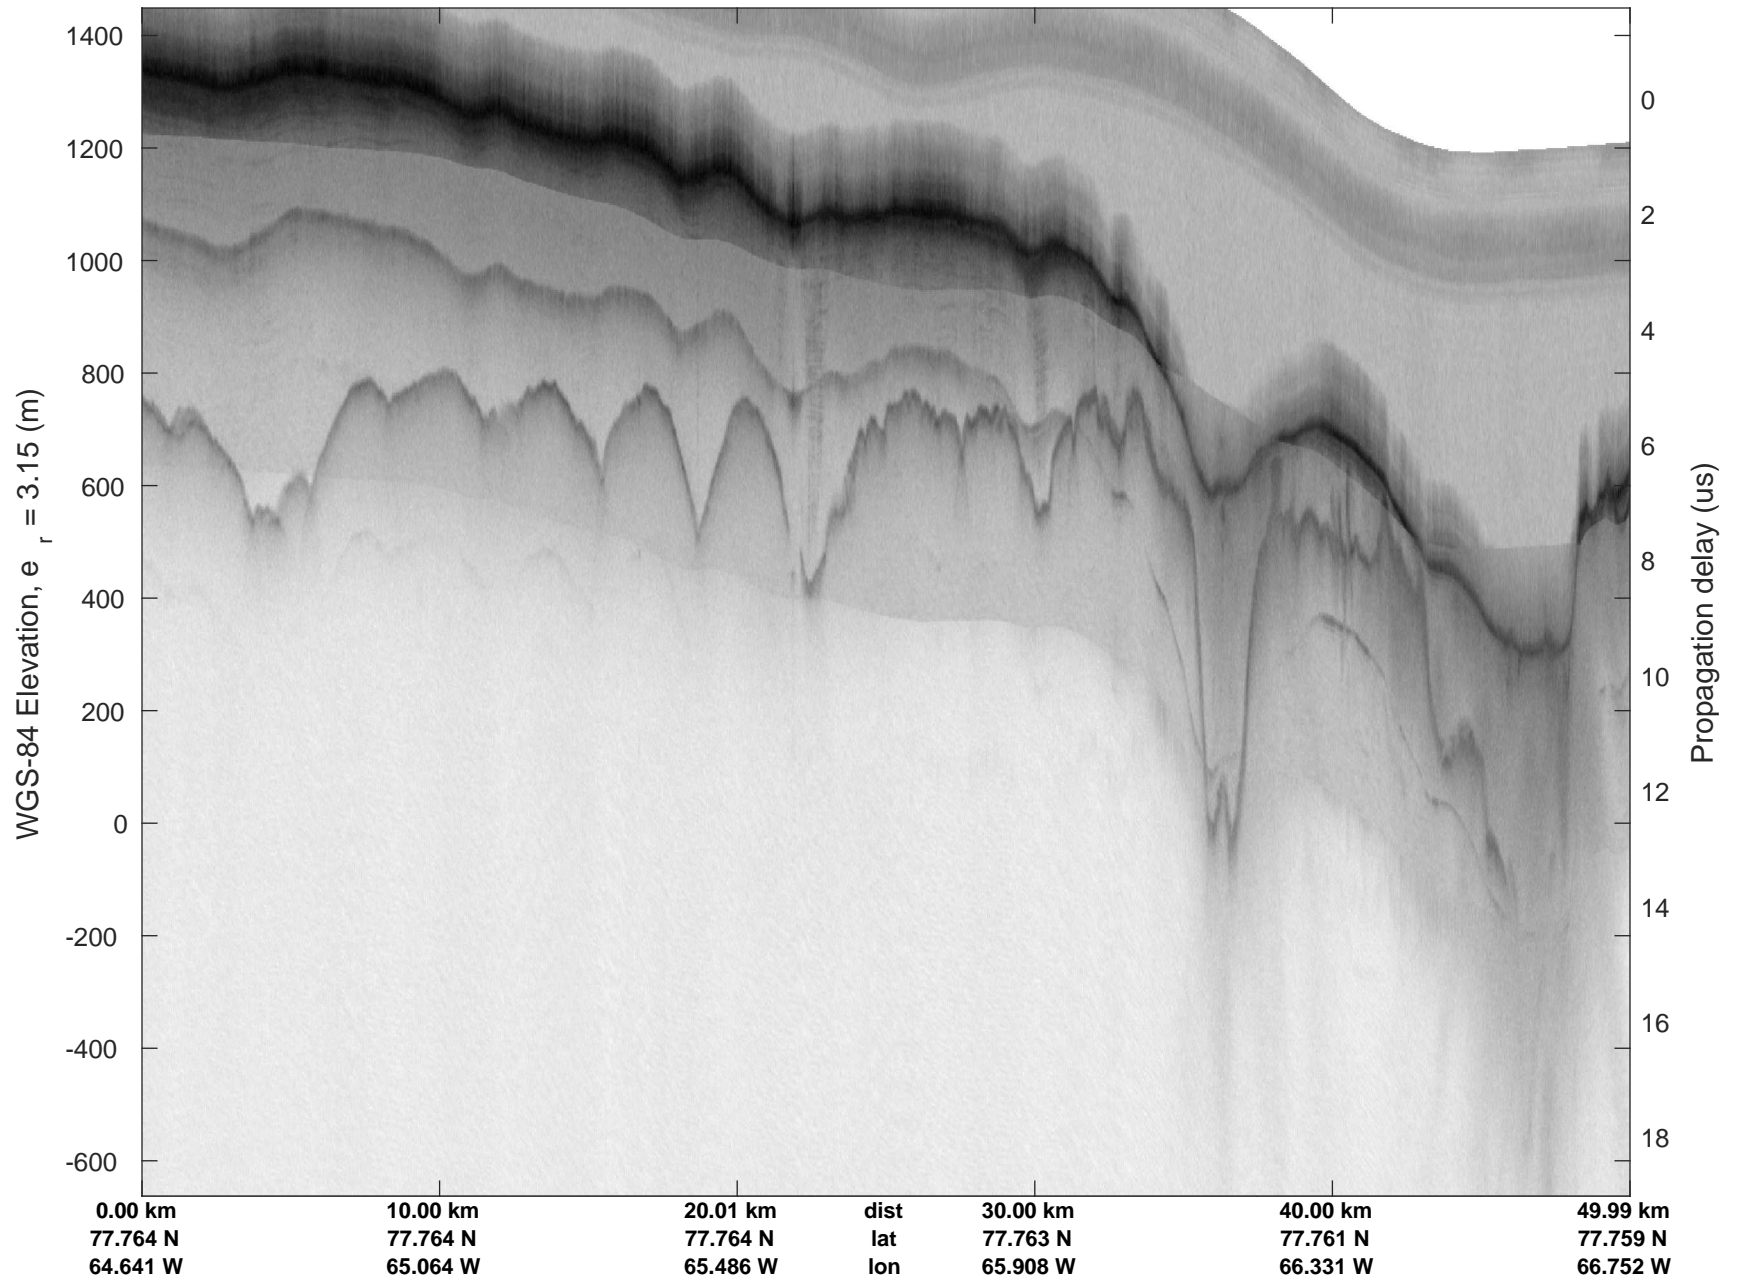

rds 2017_Greenland_P3: "North Flux 2" 20170322_05_006: 17:55:04.2 to 18:01:21.0 GPS

rds 2017_Greenland_P3: "North Flux 2" 20170322_05_006: 17:55:04.2 to 18:01:21.0 GPS

North Flux 2
20170322_05_007
Polar Stereograph 70N/-45E

rds 2017_Greenland_P3: "North Flux 2" 20170322_05_007: 18:01:21.3 to 18:07:35.1 GPS

rds 2017_Greenland_P3: "North Flux 2" 20170322_05_007: 18:01:21.3 to 18:07:35.1 GPS

North Flux 2
20170322_05_008
Polar Stereograph 70N/-45E

rds 2017_Greenland_P3: "North Flux 2" 20170322_05_008: 18:07:35.4 to 18:13:36.0 GPS

rds 2017_Greenland_P3: "North Flux 2" 20170322_05_008: 18:07:35.4 to 18:13:36.0 GPS

rds 2017_Greenland_P3: "North Flux 2" 20170322_05_009: 18:13:36.3 to 18:19:31.1 GPS

rds 2017_Greenland_P3: "North Flux 2" 20170322_05_009: 18:13:36.3 to 18:19:31.1 GPS

rds 2017_Greenland_P3: "North Flux 2" 20170322_05_010: 18:19:31.3 to 18:25:37.6 GPS

rds 2017_Greenland_P3: "North Flux 2" 20170322_05_010: 18:19:31.3 to 18:25:37.6 GPS