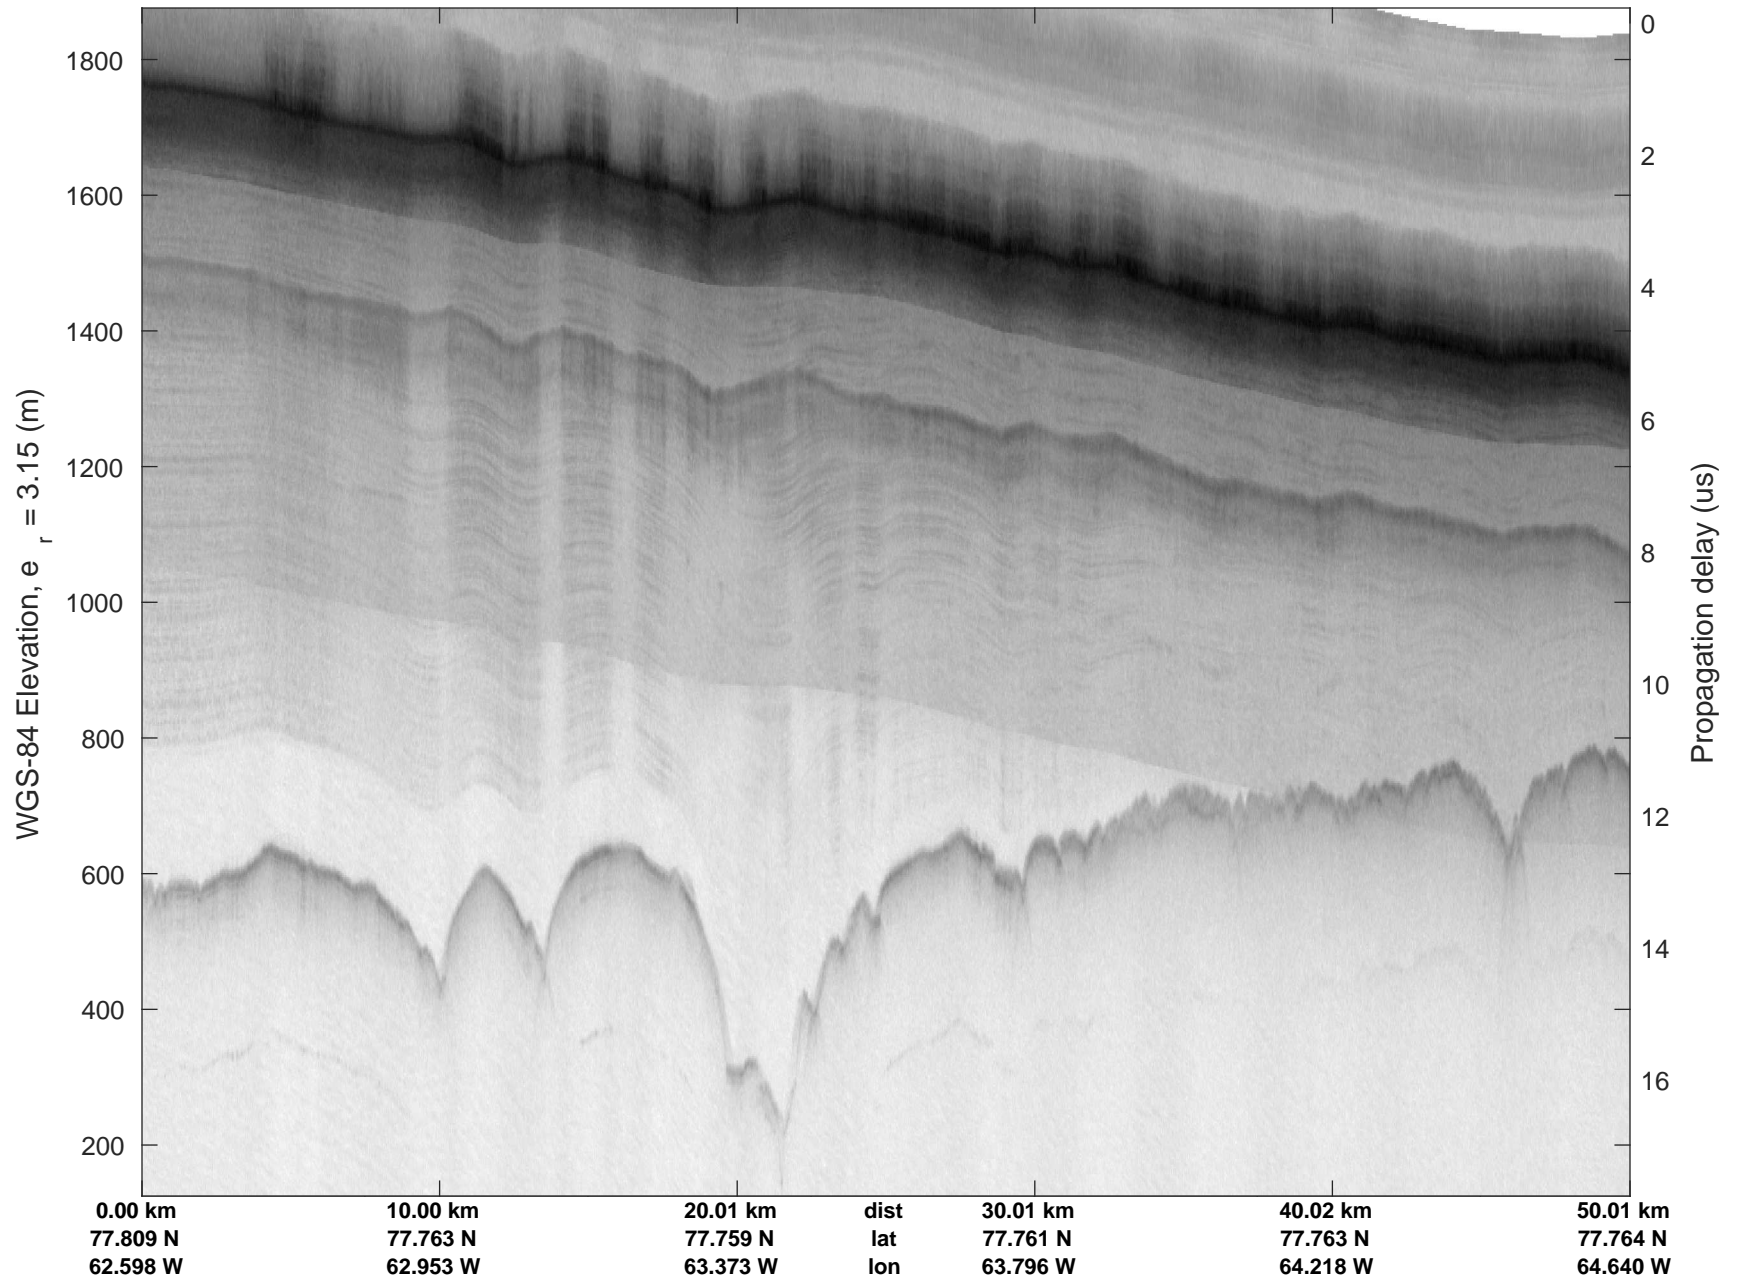

rds 2017_Greenland_P3: "North Flux 2" 20170322_05_006: 17:55:04.2 to 18:01:21.0 GPS

rds 2017_Greenland_P3: "North Flux 2" 20170322_05_006: 17:55:04.2 to 18:01:21.0 GPS

North Flux 2
20170322_05_007
Polar Stereograph 70N/-45E

rds 2017_Greenland_P3: "North Flux 2" 20170322_05_007: 18:01:21.3 to 18:07:35.1 GPS

rds 2017_Greenland_P3: "North Flux 2" 20170322_05_007: 18:01:21.3 to 18:07:35.1 GPS

North Flux 2
20170322_05_008
Polar Stereograph 70N/-45E

rds 2017_Greenland_P3: "North Flux 2" 20170322_05_008: 18:07:35.4 to 18:13:36.0 GPS

rds 2017_Greenland_P3: "North Flux 2" 20170322_05_008: 18:07:35.4 to 18:13:36.0 GPS

rds 2017_Greenland_P3: "North Flux 2" 20170322_05_009: 18:13:36.3 to 18:19:31.1 GPS

rds 2017_Greenland_P3: "North Flux 2" 20170322_05_009: 18:13:36.3 to 18:19:31.1 GPS

rds 2017_Greenland_P3: "North Flux 2" 20170322_05_010: 18:19:31.3 to 18:25:37.6 GPS

rds 2017_Greenland_P3: "North Flux 2" 20170322_05_010: 18:19:31.3 to 18:25:37.6 GPS