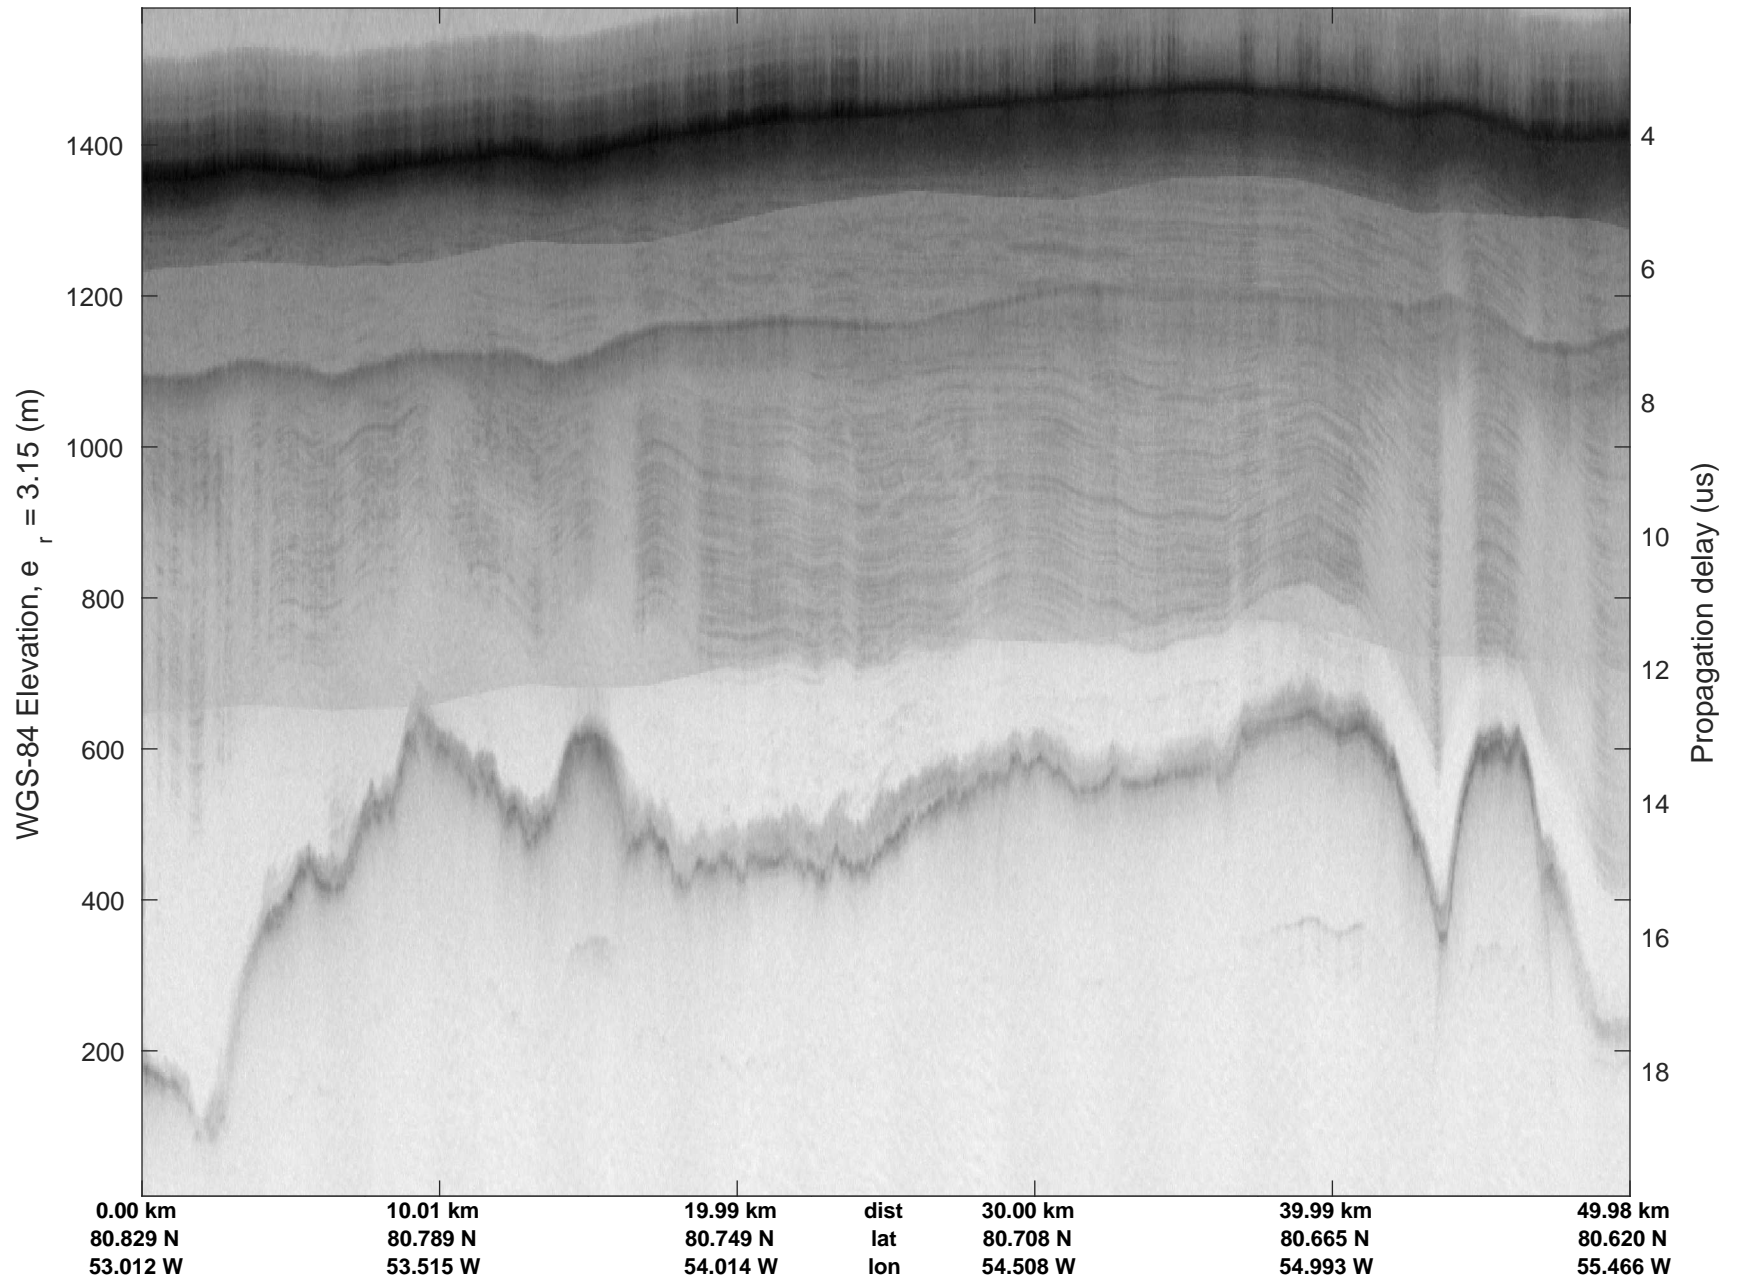

rds 2017_Greenland_P3: "North Flux 2" 20170322_05_001: 17:24:46.0 to 17:30:34.0 GPS

rds 2017_Greenland_P3: "North Flux 2" 20170322_05_001: 17:24:46.0 to 17:30:34.0 GPS

North Flux 2
20170322_05_002
Polar Stereograph 70N/-45E

rds 2017_Greenland_P3: "North Flux 2" 20170322_05_002: 17:30:34.3 to 17:36:29.2 GPS

rds 2017_Greenland_P3: "North Flux 2" 20170322_05_002: 17:30:34.3 to 17:36:29.2 GPS

North Flux 2
20170322_05_003
Polar Stereograph 70N/-45E

rds 2017_Greenland_P3: "North Flux 2" 20170322_05_003: 17:36:29.5 to 17:42:45.7 GPS

rds 2017_Greenland_P3: "North Flux 2" 20170322_05_003: 17:36:29.5 to 17:42:45.7 GPS

North Flux 2
20170322_05_004
Polar Stereograph 70N/-45E

rds 2017_Greenland_P3: "North Flux 2" 20170322_05_004: 17:42:46.0 to 17:48:53.2 GPS

rds 2017_Greenland_P3: "North Flux 2" 20170322_05_004: 17:42:46.0 to 17:48:53.2 GPS

North Flux 2
20170322_05_005
Polar Stereograph 70N/-45E