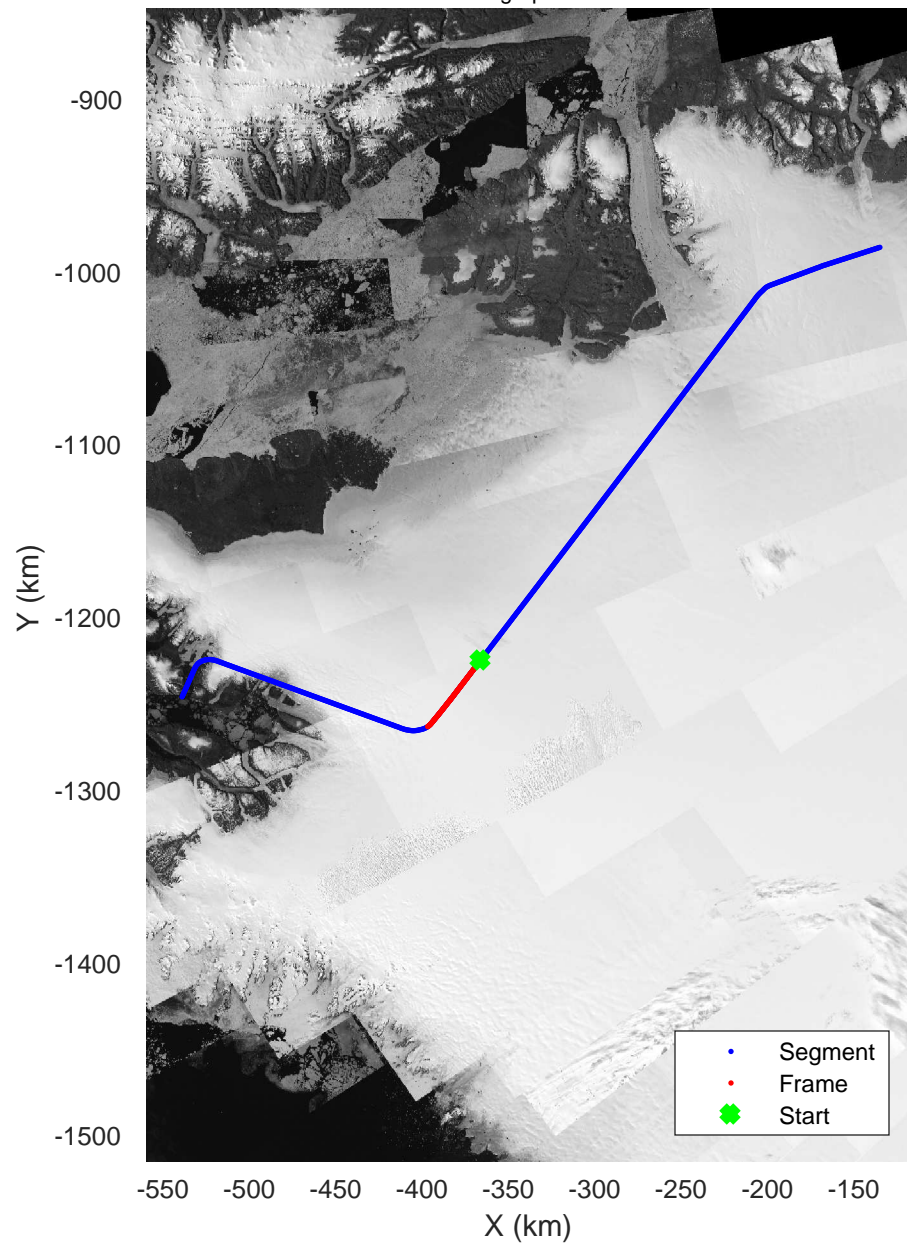

rds 2017_Greenland_P3: "North Flux 2" 20170322_05_005: 17:48:53.5 to 17:55:03.9 GPS

rds 2017_Greenland_P3: "North Flux 2" 20170322_05_005: 17:48:53.5 to 17:55:03.9 GPS

North Flux 2
20170322_05_006
Polar Stereograph 70N/-45E

rds 2017_Greenland_P3: "North Flux 2" 20170322_05_006: 17:55:04.2 to 18:01:21.0 GPS

rds 2017_Greenland_P3: "North Flux 2" 20170322_05_006: 17:55:04.2 to 18:01:21.0 GPS

North Flux 2
20170322_05_007
Polar Stereograph 70N/-45E

rds 2017_Greenland_P3: "North Flux 2" 20170322_05_007: 18:01:21.3 to 18:07:35.1 GPS

rds 2017_Greenland_P3: "North Flux 2" 20170322_05_007: 18:01:21.3 to 18:07:35.1 GPS

North Flux 2
20170322_05_008
Polar Stereograph 70N/-45E

rds 2017_Greenland_P3: "North Flux 2" 20170322_05_008: 18:07:35.4 to 18:13:36.0 GPS

rds 2017_Greenland_P3: "North Flux 2" 20170322_05_008: 18:07:35.4 to 18:13:36.0 GPS

rds 2017_Greenland_P3: "North Flux 2" 20170322_05_009: 18:13:36.3 to 18:19:31.1 GPS