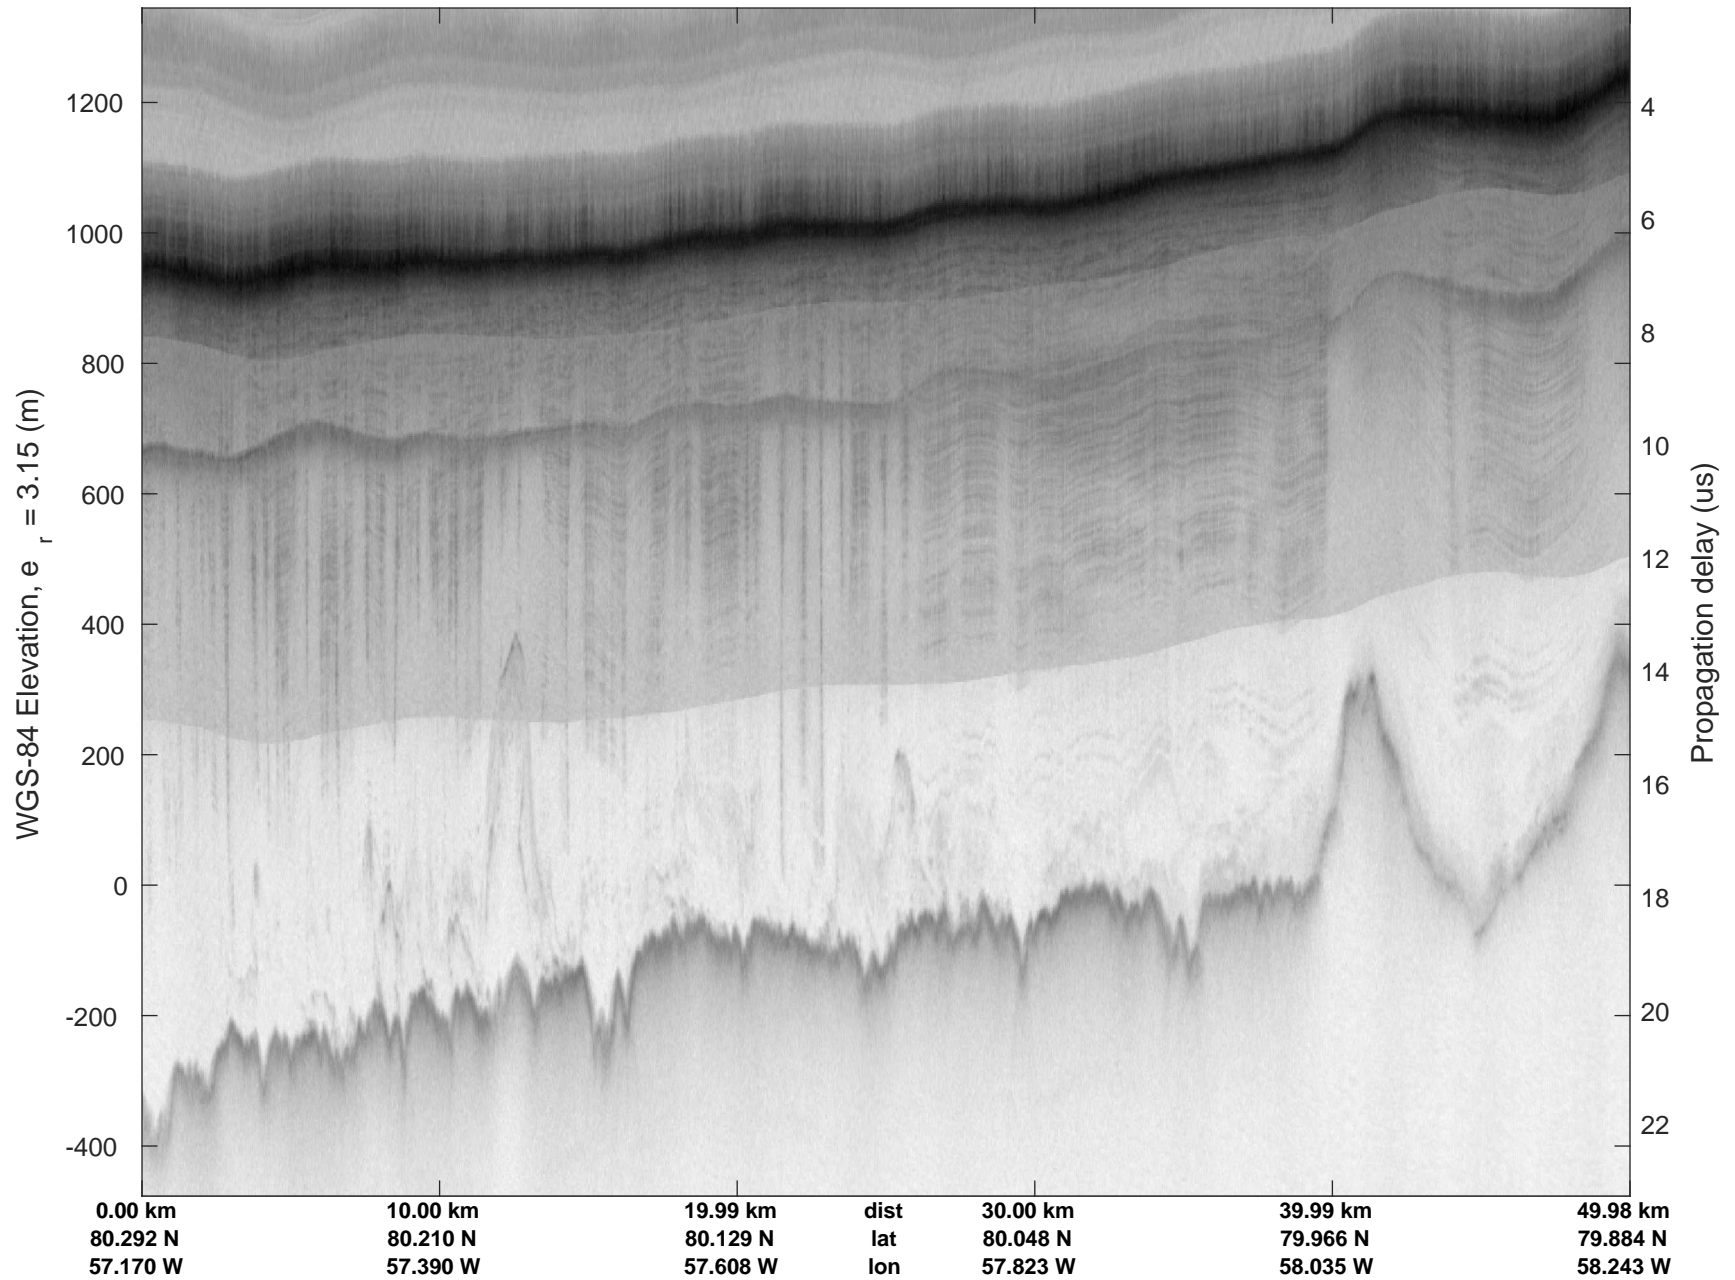

rds 2017_Greenland_P3: "North Flux 2" 20170322_05_001: 17:24:46.0 to 17:30:34.0 GPS

rds 2017_Greenland_P3: "North Flux 2" 20170322_05_001: 17:24:46.0 to 17:30:34.0 GPS

North Flux 2
20170322_05_002
Polar Stereograph 70N/-45E

rds 2017_Greenland_P3: "North Flux 2" 20170322_05_002: 17:30:34.3 to 17:36:29.2 GPS

rds 2017_Greenland_P3: "North Flux 2" 20170322_05_002: 17:30:34.3 to 17:36:29.2 GPS

North Flux 2
20170322_05_003
Polar Stereograph 70N/-45E

rds 2017_Greenland_P3: "North Flux 2" 20170322_05_003: 17:36:29.5 to 17:42:45.7 GPS

rds 2017_Greenland_P3: "North Flux 2" 20170322_05_003: 17:36:29.5 to 17:42:45.7 GPS

North Flux 2
20170322_05_004
Polar Stereograph 70N/-45E

rds 2017_Greenland_P3: "North Flux 2" 20170322_05_004: 17:42:46.0 to 17:48:53.2 GPS

rds 2017_Greenland_P3: "North Flux 2" 20170322_05_004: 17:42:46.0 to 17:48:53.2 GPS

North Flux 2
20170322_05_005
Polar Stereograph 70N/-45E