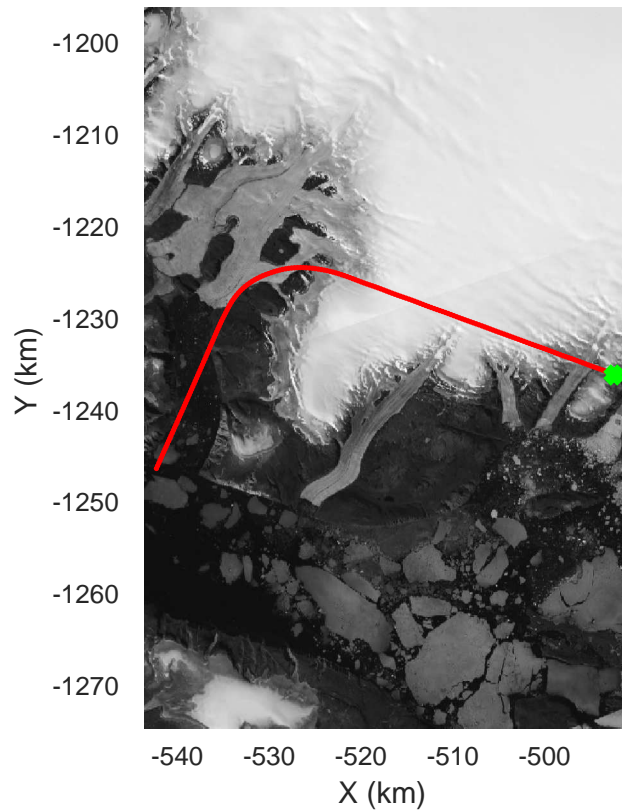

rds 2017_Greenland_P3: "North Flux 2" 20170322_05_009: 18:13:36.3 to 18:19:31.1 GPS

rds 2017_Greenland_P3: "North Flux 2" 20170322_05_010: 18:19:31.3 to 18:25:37.6 GPS

rds 2017_Greenland_P3: "North Flux 2" 20170322_05_010: 18:19:31.3 to 18:25:37.6 GPS

rds 2017_Greenland_P3: "North Flux 2" 20170322_05_011: 18:25:37.8 to 18:33:46.5 GPS

rds 2017_Greenland_P3: "North Flux 2" 20170322_05_011: 18:25:37.8 to 18:33:46.5 GPS