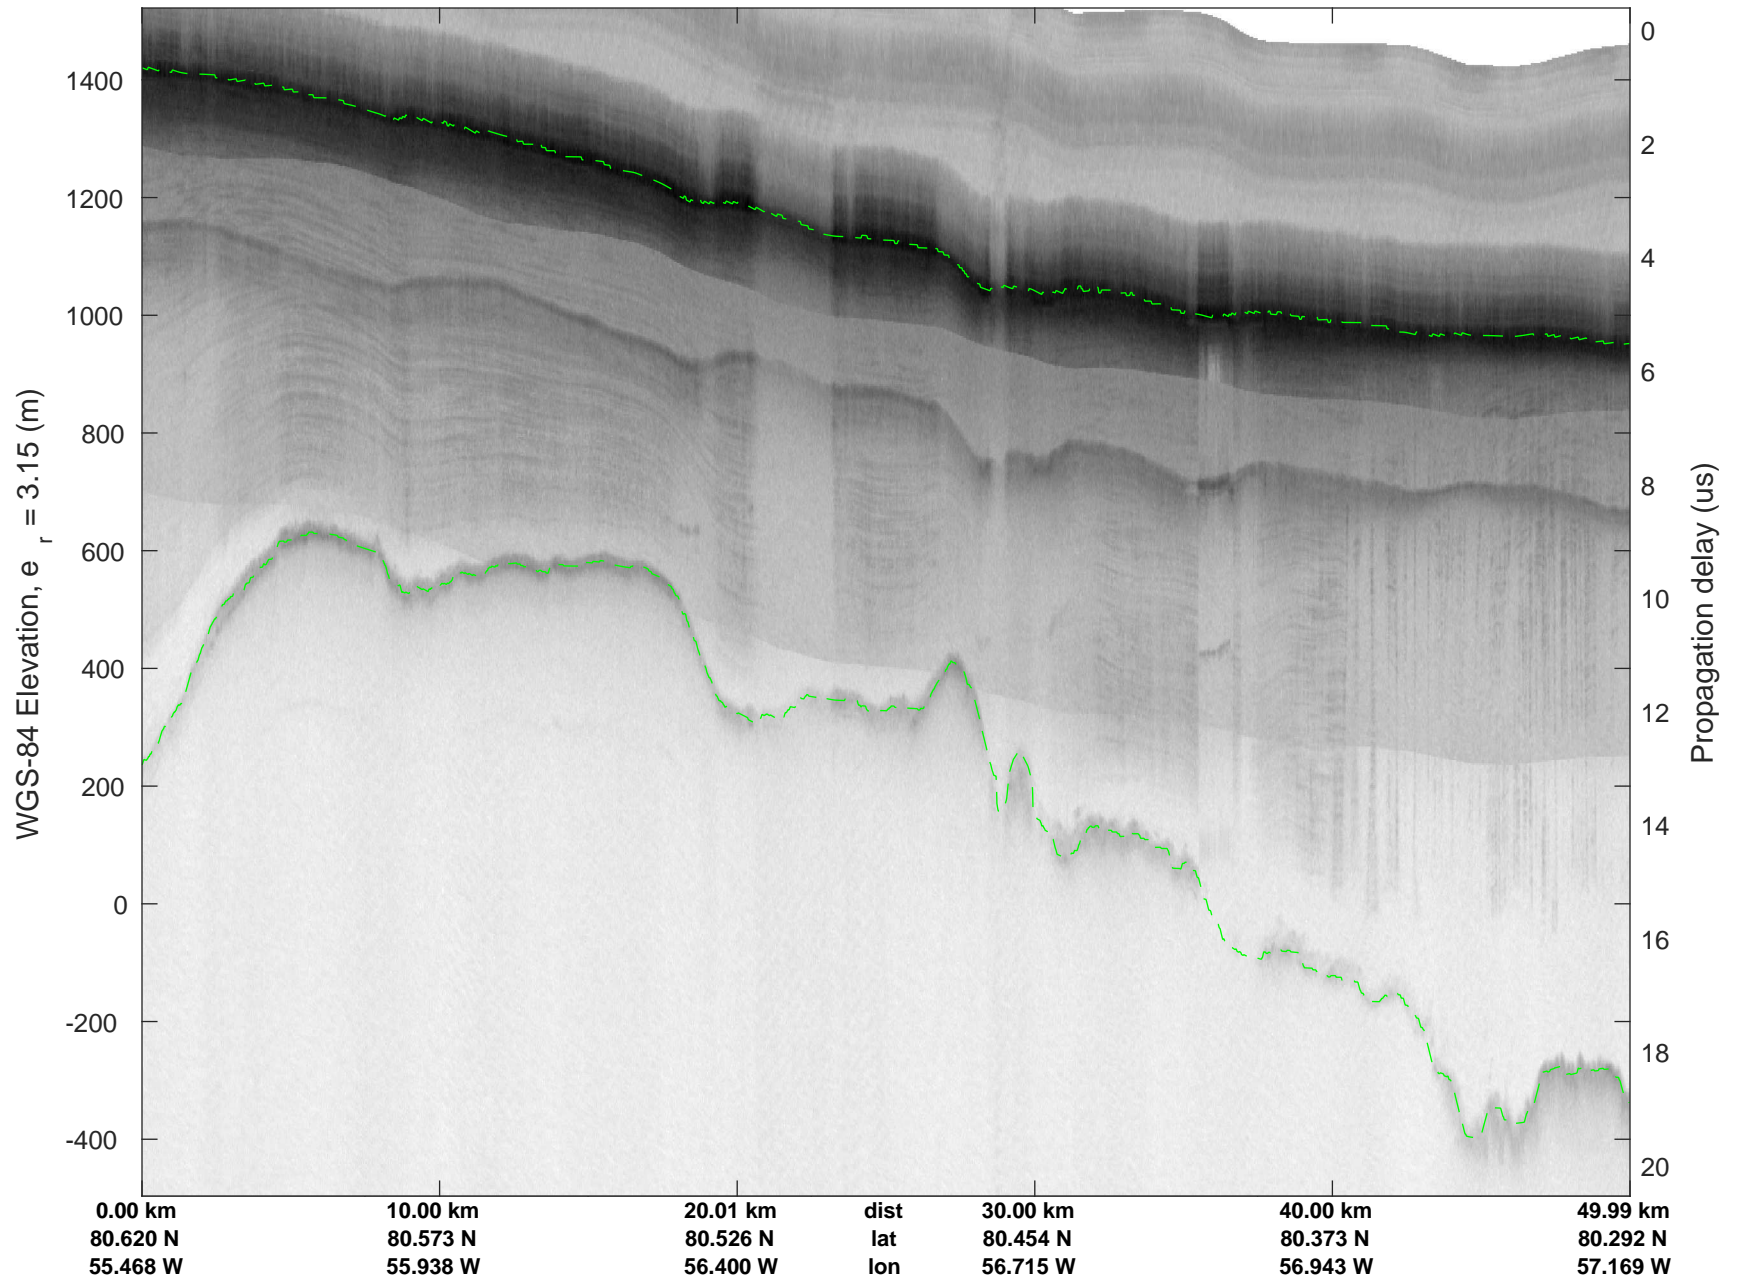

rds 2017_Greenland_P3: "North Flux 2" 20170322_05_001: 17:24:46.0 to 17:30:34.0 GPS

rds 2017_Greenland_P3: "North Flux 2" 20170322_05_001: 17:24:46.0 to 17:30:34.0 GPS

North Flux 2
20170322_05_002
Polar Stereograph 70N/-45E

rds 2017_Greenland_P3: "North Flux 2" 20170322_05_002: 17:30:34.3 to 17:36:29.2 GPS

rds 2017_Greenland_P3: "North Flux 2" 20170322_05_002: 17:30:34.3 to 17:36:29.2 GPS

North Flux 2
20170322_05_003
Polar Stereograph 70N/-45E

rds 2017_Greenland_P3: "North Flux 2" 20170322_05_003: 17:36:29.5 to 17:42:45.7 GPS

rds 2017_Greenland_P3: "North Flux 2" 20170322_05_003: 17:36:29.5 to 17:42:45.7 GPS

North Flux 2
20170322_05_004
Polar Stereograph 70N/-45E

rds 2017_Greenland_P3: "North Flux 2" 20170322_05_004: 17:42:46.0 to 17:48:53.2 GPS

rds 2017_Greenland_P3: "North Flux 2" 20170322_05_004: 17:42:46.0 to 17:48:53.2 GPS

North Flux 2
20170322_05_005
Polar Stereograph 70N/-45E