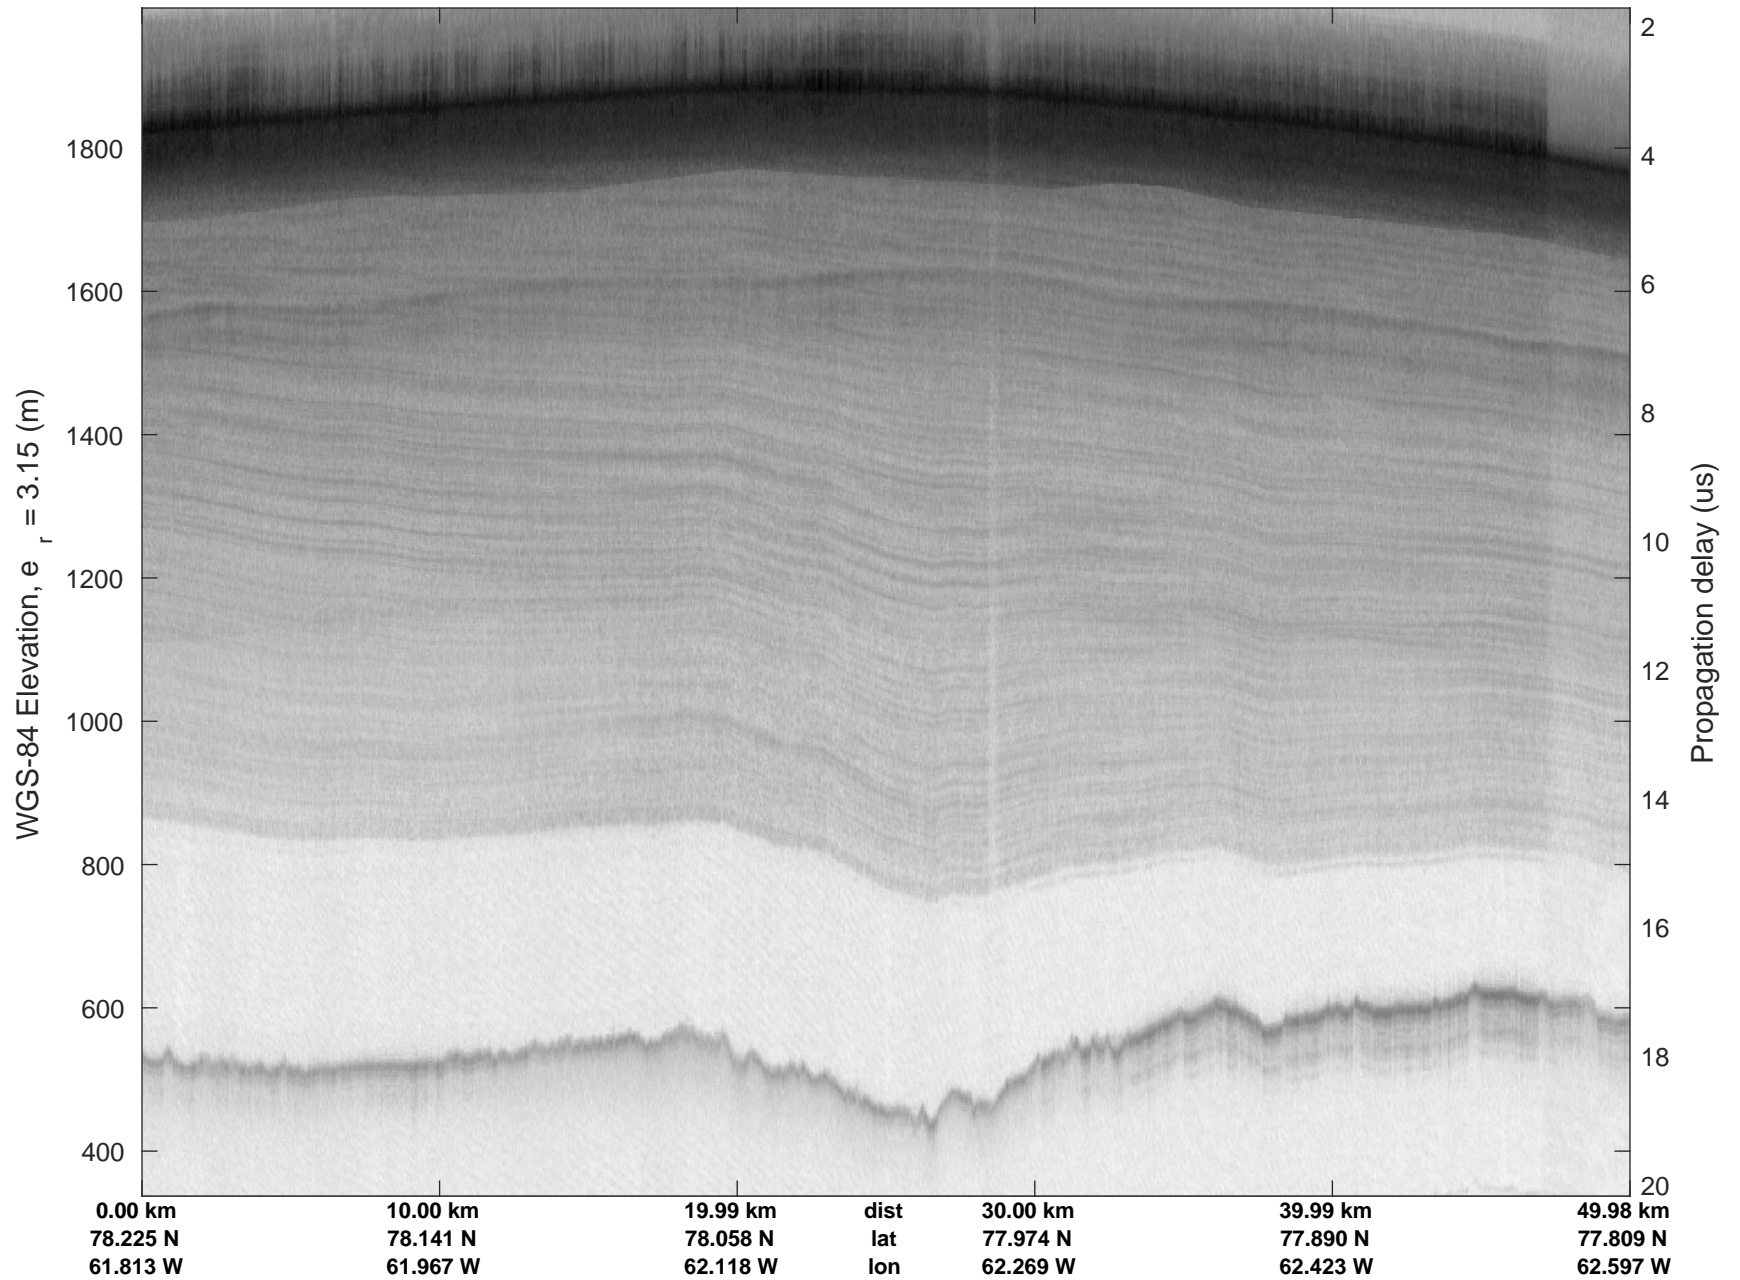

rds 2017_Greenland_P3: "North Flux 2" 20170322_05_006: 17:55:04.2 to 18:01:21.0 GPS

rds 2017_Greenland_P3: "North Flux 2" 20170322_05_006: 17:55:04.2 to 18:01:21.0 GPS

North Flux 2
20170322_05_007
Polar Stereograph 70N/-45E

rds 2017_Greenland_P3: "North Flux 2" 20170322_05_007: 18:01:21.3 to 18:07:35.1 GPS

rds 2017_Greenland_P3: "North Flux 2" 20170322_05_007: 18:01:21.3 to 18:07:35.1 GPS

North Flux 2
20170322_05_008
Polar Stereograph 70N/-45E

rds 2017_Greenland_P3: "North Flux 2" 20170322_05_008: 18:07:35.4 to 18:13:36.0 GPS

rds 2017_Greenland_P3: "North Flux 2" 20170322_05_008: 18:07:35.4 to 18:13:36.0 GPS

rds 2017_Greenland_P3: "North Flux 2" 20170322_05_009: 18:13:36.3 to 18:19:31.1 GPS

rds 2017_Greenland_P3: "North Flux 2" 20170322_05_009: 18:13:36.3 to 18:19:31.1 GPS

rds 2017_Greenland_P3: "North Flux 2" 20170322_05_010: 18:19:31.3 to 18:25:37.6 GPS

rds 2017_Greenland_P3: "North Flux 2" 20170322_05_010: 18:19:31.3 to 18:25:37.6 GPS