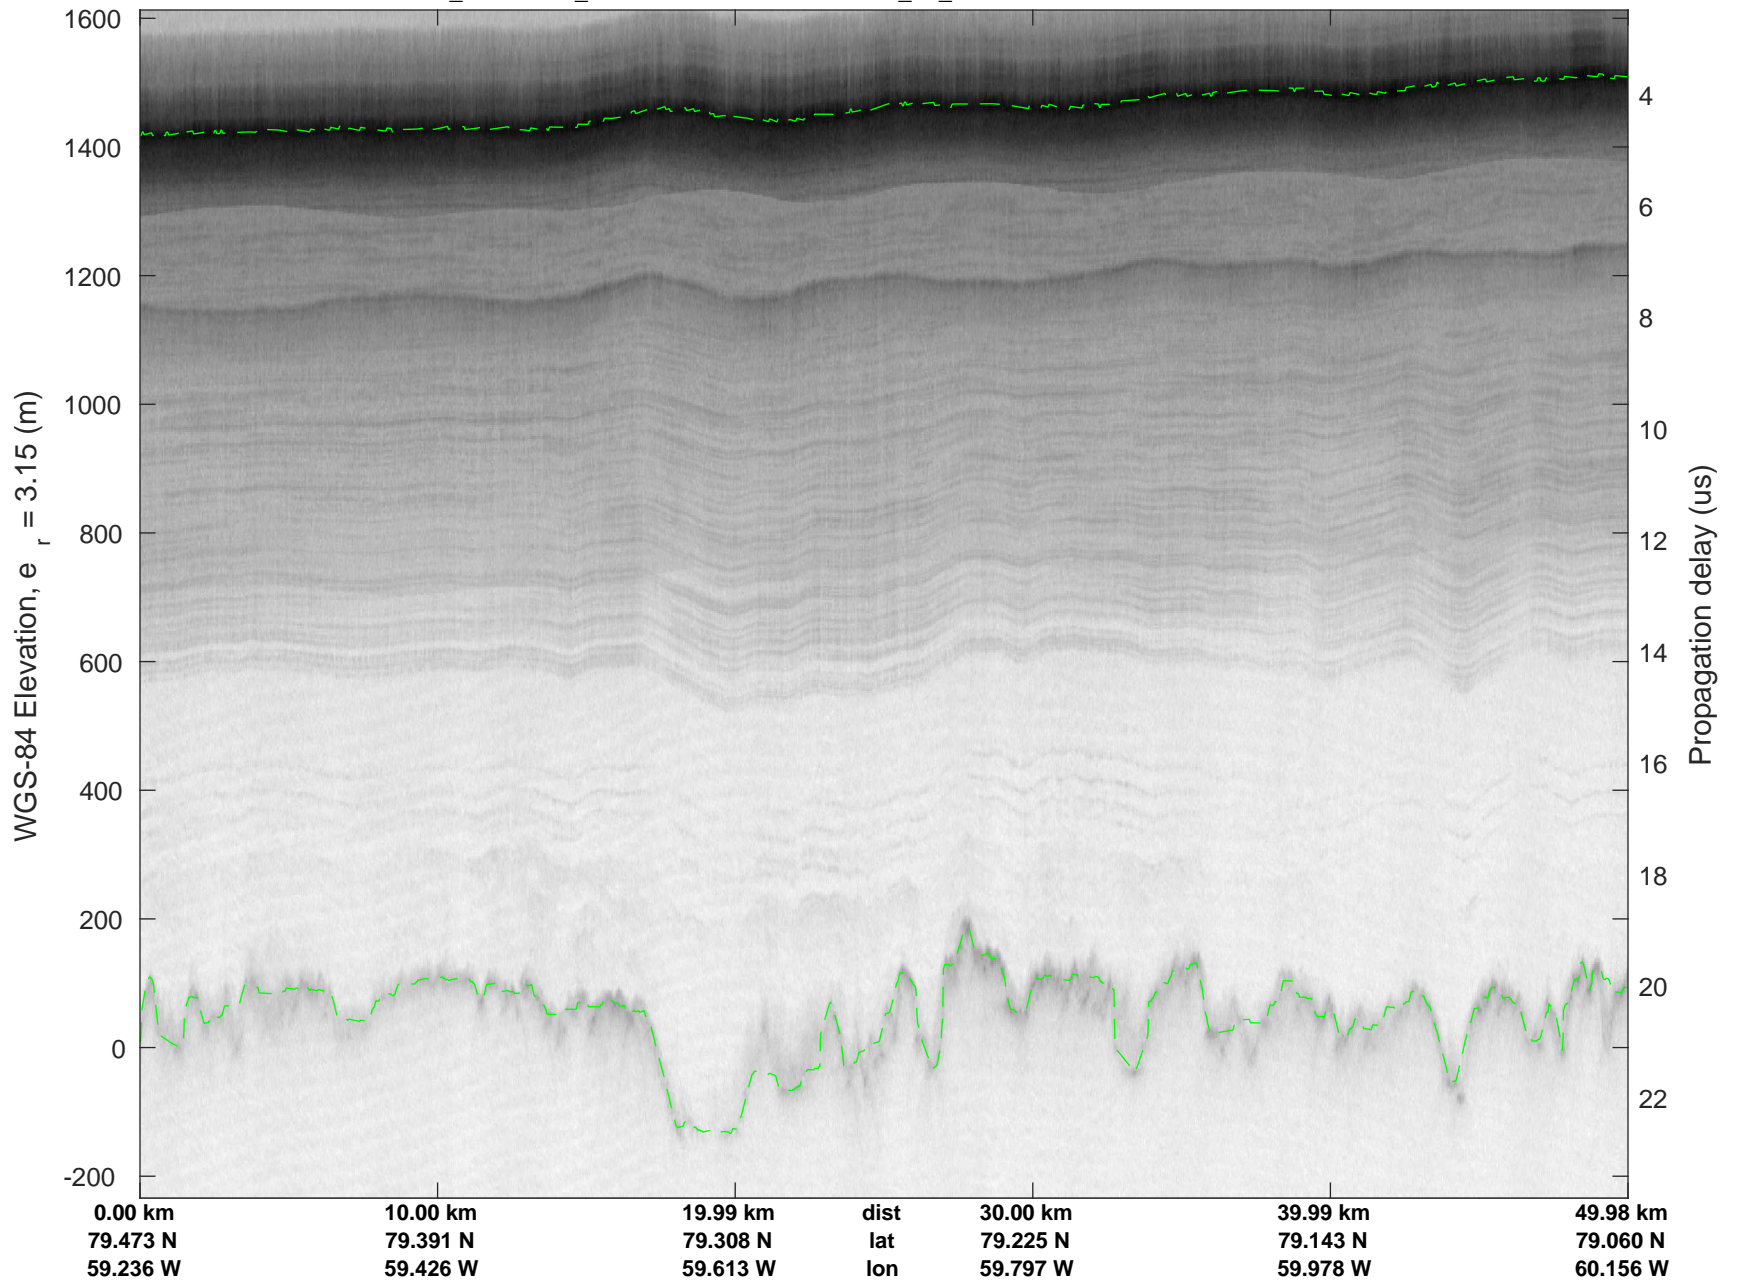

rds 2017_Greenland_P3: "North Flux 2" 20170322_05_004: 17:42:46.0 to 17:48:53.2 GPS

rds 2017_Greenland_P3: "North Flux 2" 20170322_05_004: 17:42:46.0 to 17:48:53.2 GPS

North Flux 2
20170322_05_005
Polar Stereograph 70N/-45E

rds 2017_Greenland_P3: "North Flux 2" 20170322_05_005: 17:48:53.5 to 17:55:03.9 GPS

rds 2017_Greenland_P3: "North Flux 2" 20170322_05_005: 17:48:53.5 to 17:55:03.9 GPS

North Flux 2
20170322_05_006
Polar Stereograph 70N/-45E

rds 2017_Greenland_P3: "North Flux 2" 20170322_05_006: 17:55:04.2 to 18:01:21.0 GPS

rds 2017_Greenland_P3: "North Flux 2" 20170322_05_006: 17:55:04.2 to 18:01:21.0 GPS

North Flux 2
20170322_05_007
Polar Stereograph 70N/-45E

rds 2017_Greenland_P3: "North Flux 2" 20170322_05_007: 18:01:21.3 to 18:07:35.1 GPS

rds 2017_Greenland_P3: "North Flux 2" 20170322_05_007: 18:01:21.3 to 18:07:35.1 GPS

North Flux 2
20170322_05_008
Polar Stereograph 70N/-45E