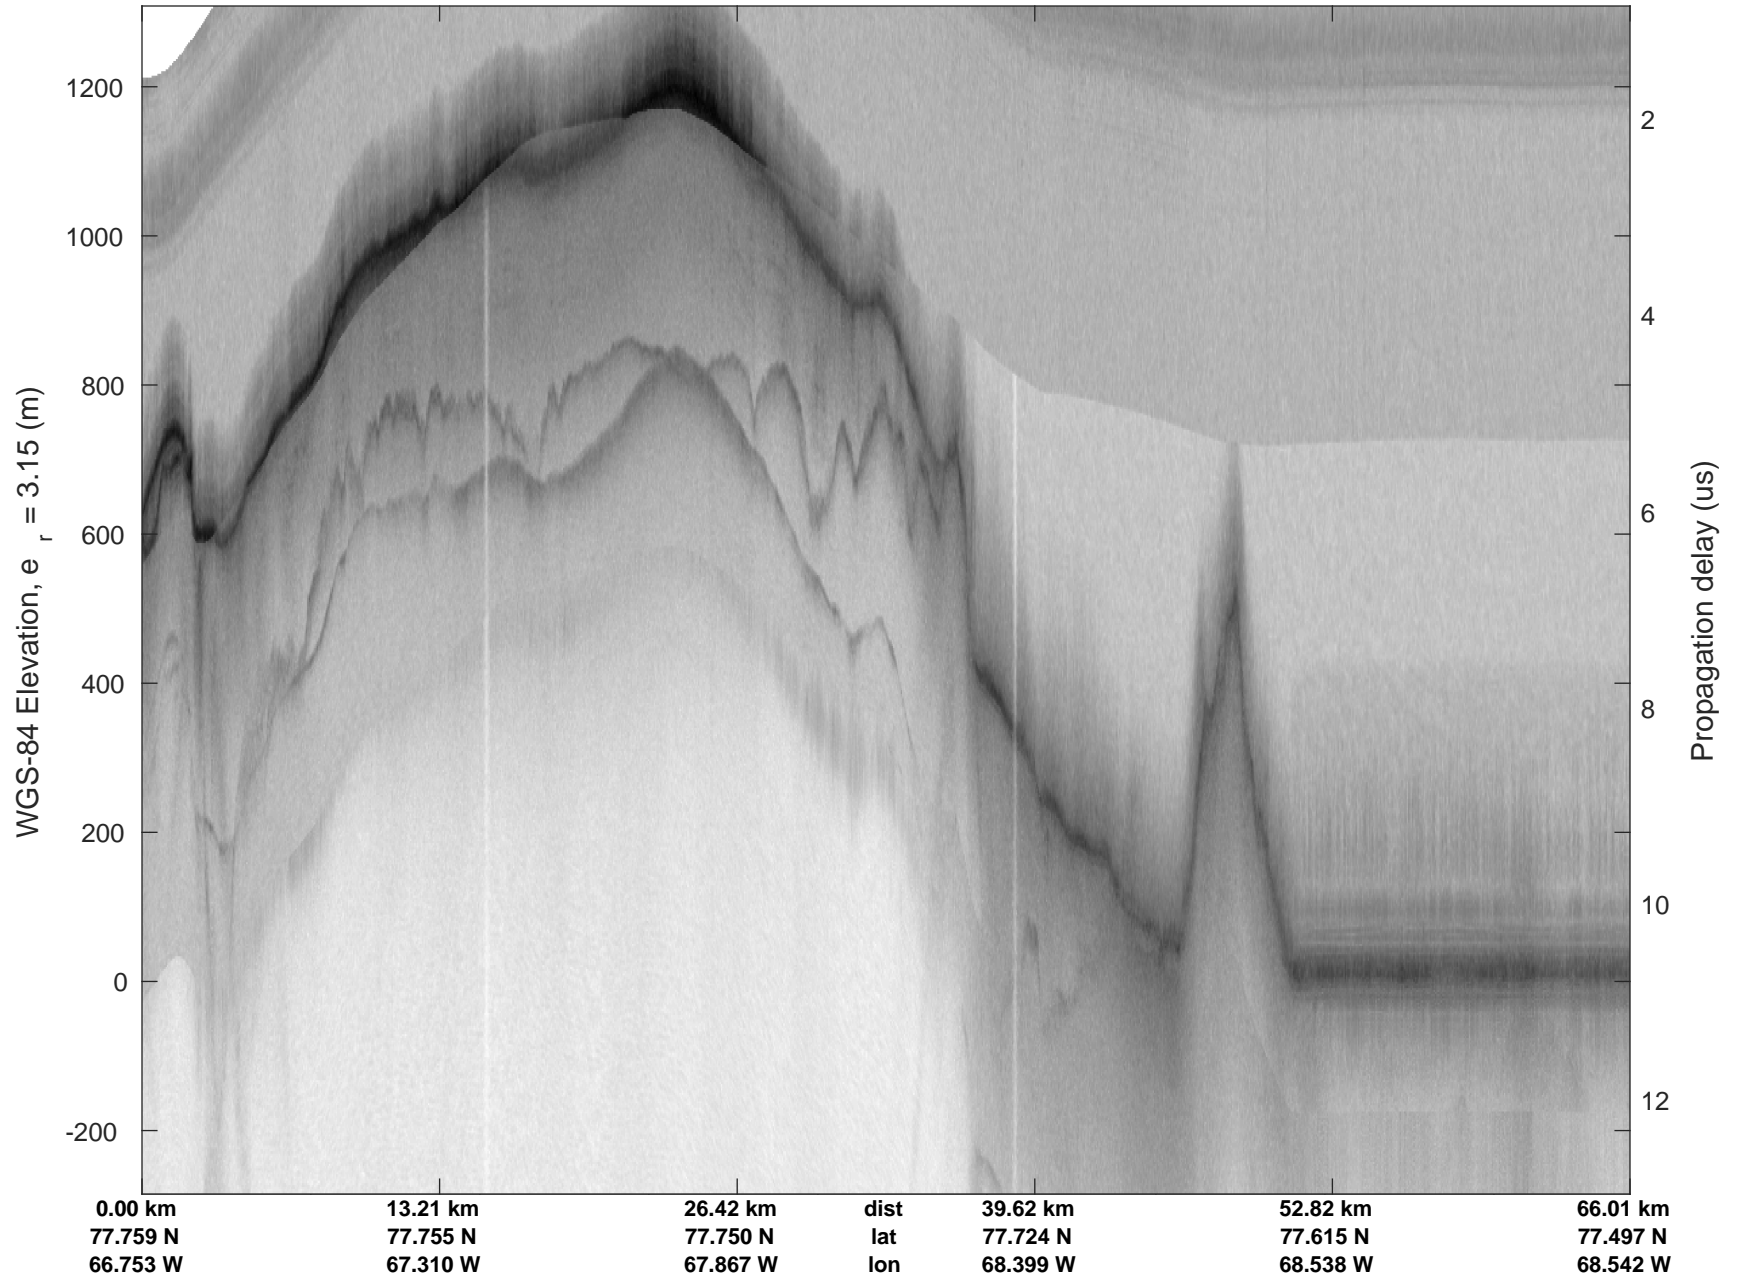

rds 2017_Greenland_P3: "North Flux 2" 20170322_05_007: 18:01:21.3 to 18:07:35.1 GPS

rds 2017_Greenland_P3: "North Flux 2" 20170322_05_007: 18:01:21.3 to 18:07:35.1 GPS

North Flux 2
20170322_05_008
Polar Stereograph 70N/-45E

rds 2017_Greenland_P3: "North Flux 2" 20170322_05_008: 18:07:35.4 to 18:13:36.0 GPS

rds 2017_Greenland_P3: "North Flux 2" 20170322_05_008: 18:07:35.4 to 18:13:36.0 GPS

rds 2017_Greenland_P3: "North Flux 2" 20170322_05_009: 18:13:36.3 to 18:19:31.1 GPS

rds 2017_Greenland_P3: "North Flux 2" 20170322_05_009: 18:13:36.3 to 18:19:31.1 GPS

rds 2017_Greenland_P3: "North Flux 2" 20170322_05_010: 18:19:31.3 to 18:25:37.6 GPS

rds 2017_Greenland_P3: "North Flux 2" 20170322_05_010: 18:19:31.3 to 18:25:37.6 GPS

rds 2017_Greenland_P3: "North Flux 2" 20170322_05_011: 18:25:37.8 to 18:33:46.5 GPS

rds 2017_Greenland_P3: "North Flux 2" 20170322_05_011: 18:25:37.8 to 18:33:46.5 GPS