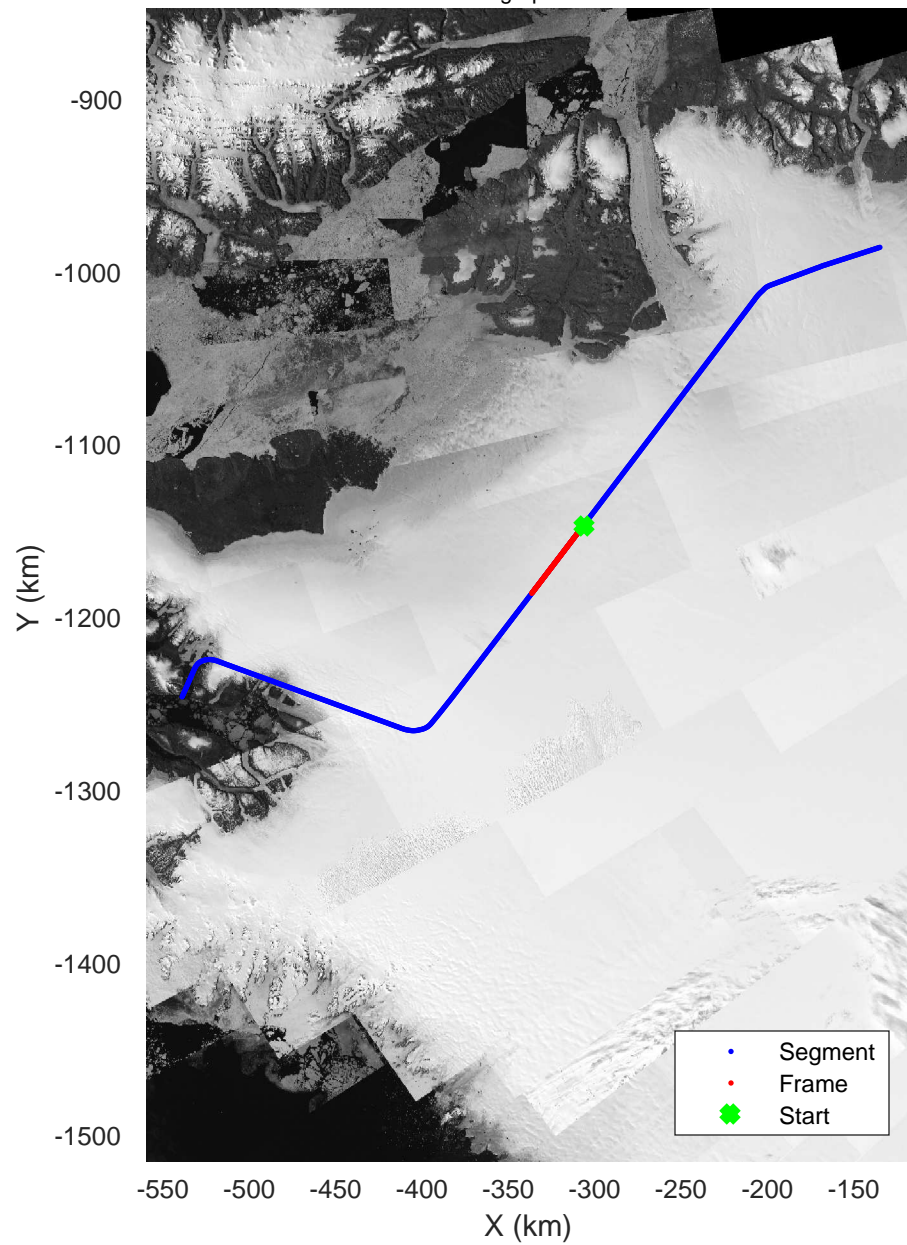

rds 2017_Greenland_P3: "North Flux 2" 20170322_05_004: 17:42:46.0 to 17:48:53.2 GPS

rds 2017_Greenland_P3: "North Flux 2" 20170322_05_004: 17:42:46.0 to 17:48:53.2 GPS

North Flux 2
20170322_05_005
Polar Stereograph 70N/-45E

rds 2017_Greenland_P3: "North Flux 2" 20170322_05_005: 17:48:53.5 to 17:55:03.9 GPS

rds 2017_Greenland_P3: "North Flux 2" 20170322_05_005: 17:48:53.5 to 17:55:03.9 GPS

North Flux 2
20170322_05_006
Polar Stereograph 70N/-45E

rds 2017_Greenland_P3: "North Flux 2" 20170322_05_006: 17:55:04.2 to 18:01:21.0 GPS

rds 2017_Greenland_P3: "North Flux 2" 20170322_05_006: 17:55:04.2 to 18:01:21.0 GPS

North Flux 2
20170322_05_007
Polar Stereograph 70N/-45E

rds 2017_Greenland_P3: "North Flux 2" 20170322_05_007: 18:01:21.3 to 18:07:35.1 GPS

rds 2017_Greenland_P3: "North Flux 2" 20170322_05_007: 18:01:21.3 to 18:07:35.1 GPS

North Flux 2
20170322_05_008
Polar Stereograph 70N/-45E