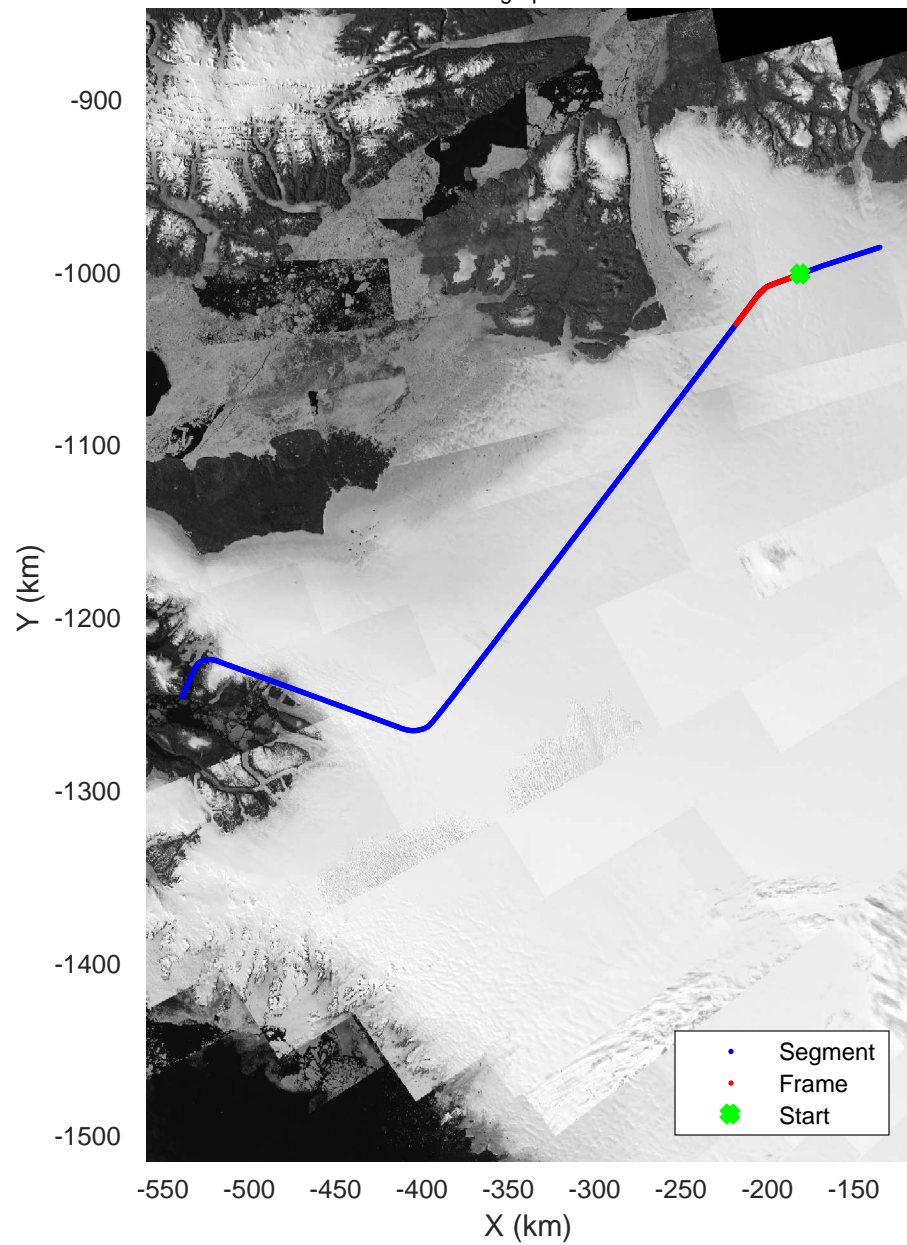

rds 2017_Greenland_P3: "North Flux 2" 20170322_05_001: 17:24:46.0 to 17:30:34.0 GPS

rds 2017_Greenland_P3: "North Flux 2" 20170322_05_001: 17:24:46.0 to 17:30:34.0 GPS

North Flux 2
20170322_05_002
Polar Stereograph 70N/-45E

rds 2017_Greenland_P3: "North Flux 2" 20170322_05_002: 17:30:34.3 to 17:36:29.2 GPS

rds 2017_Greenland_P3: "North Flux 2" 20170322_05_002: 17:30:34.3 to 17:36:29.2 GPS

North Flux 2
20170322_05_003
Polar Stereograph 70N/-45E

rds 2017_Greenland_P3: "North Flux 2" 20170322_05_003: 17:36:29.5 to 17:42:45.7 GPS

rds 2017_Greenland_P3: "North Flux 2" 20170322_05_003: 17:36:29.5 to 17:42:45.7 GPS

North Flux 2
20170322_05_004
Polar Stereograph 70N/-45E

rds 2017_Greenland_P3: "North Flux 2" 20170322_05_004: 17:42:46.0 to 17:48:53.2 GPS

rds 2017_Greenland_P3: "North Flux 2" 20170322_05_004: 17:42:46.0 to 17:48:53.2 GPS

North Flux 2
20170322_05_005
Polar Stereograph 70N/-45E