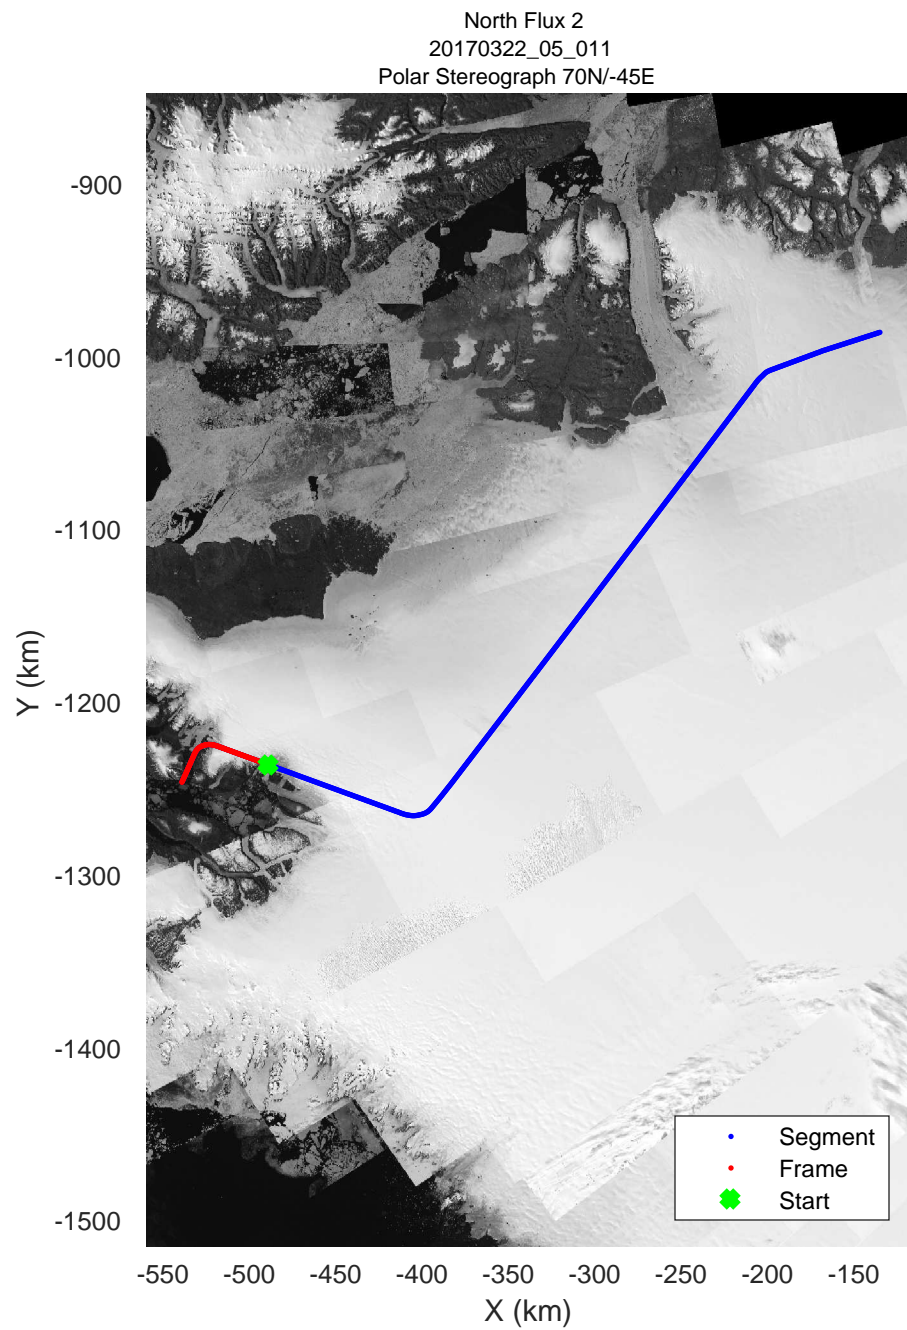

rds 2017_Greenland_P3: "North Flux 2" 20170322_05_007: 18:01:21.3 to 18:07:35.1 GPS

rds 2017_Greenland_P3: "North Flux 2" 20170322_05_007: 18:01:21.3 to 18:07:35.1 GPS

North Flux 2
20170322_05_008
Polar Stereograph 70N/-45E

rds 2017_Greenland_P3: "North Flux 2" 20170322_05_008: 18:07:35.4 to 18:13:36.0 GPS

rds 2017_Greenland_P3: "North Flux 2" 20170322_05_008: 18:07:35.4 to 18:13:36.0 GPS

rds 2017_Greenland_P3: "North Flux 2" 20170322_05_009: 18:13:36.3 to 18:19:31.1 GPS

rds 2017_Greenland_P3: "North Flux 2" 20170322_05_009: 18:13:36.3 to 18:19:31.1 GPS

rds 2017_Greenland_P3: "North Flux 2" 20170322_05_010: 18:19:31.3 to 18:25:37.6 GPS

rds 2017_Greenland_P3: "North Flux 2" 20170322_05_010: 18:19:31.3 to 18:25:37.6 GPS

rds 2017_Greenland_P3: "North Flux 2" 20170322_05_011: 18:25:37.8 to 18:33:46.5 GPS

rds 2017_Greenland_P3: "North Flux 2" 20170322_05_011: 18:25:37.8 to 18:33:46.5 GPS