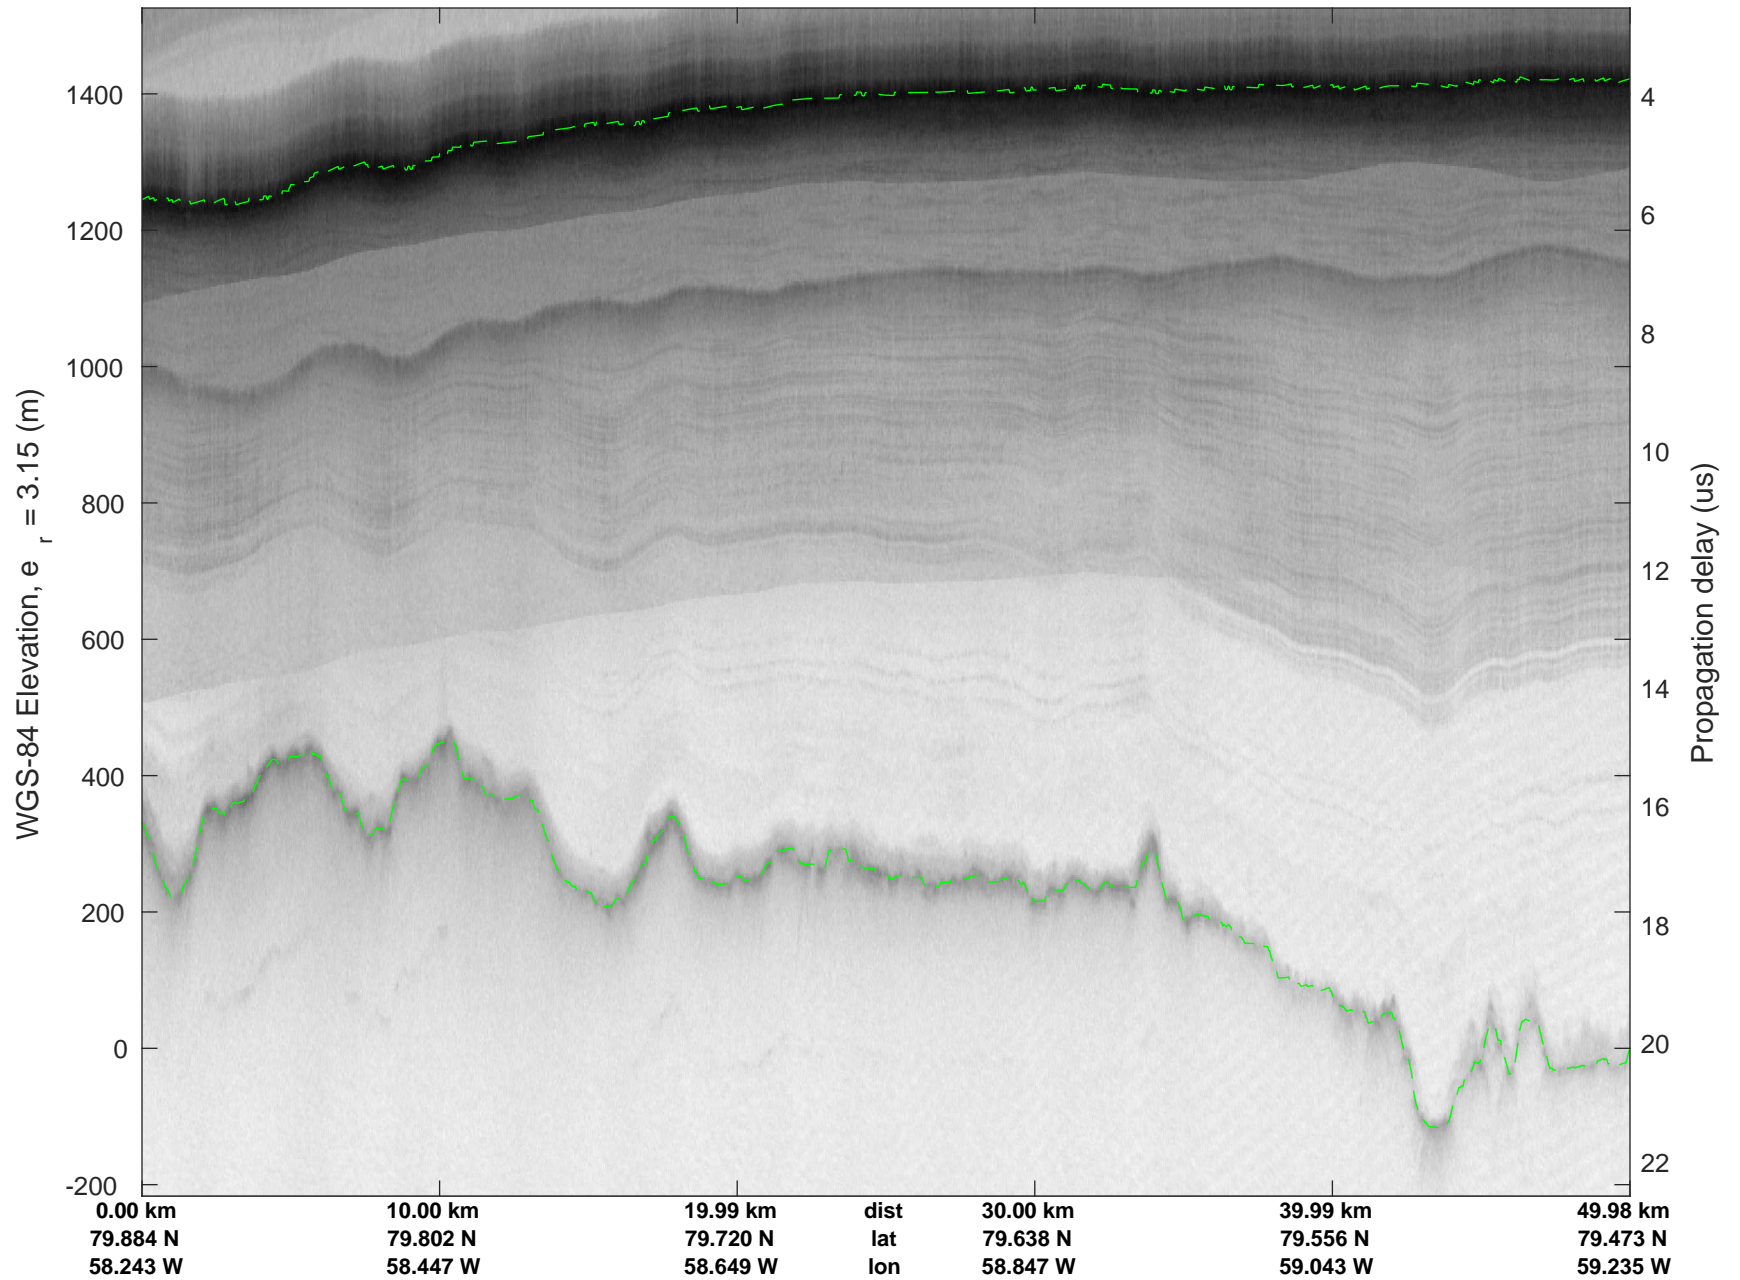

rds 2017_Greenland_P3: "North Flux 2" 20170322_05_003: 17:36:29.5 to 17:42:45.7 GPS

rds 2017_Greenland_P3: "North Flux 2" 20170322_05_003: 17:36:29.5 to 17:42:45.7 GPS

North Flux 2
20170322_05_004
Polar Stereograph 70N/-45E

rds 2017_Greenland_P3: "North Flux 2" 20170322_05_004: 17:42:46.0 to 17:48:53.2 GPS

rds 2017_Greenland_P3: "North Flux 2" 20170322_05_004: 17:42:46.0 to 17:48:53.2 GPS

North Flux 2
20170322_05_005
Polar Stereograph 70N/-45E

rds 2017_Greenland_P3: "North Flux 2" 20170322_05_005: 17:48:53.5 to 17:55:03.9 GPS

rds 2017_Greenland_P3: "North Flux 2" 20170322_05_005: 17:48:53.5 to 17:55:03.9 GPS

North Flux 2
20170322_05_006
Polar Stereograph 70N/-45E

rds 2017_Greenland_P3: "North Flux 2" 20170322_05_006: 17:55:04.2 to 18:01:21.0 GPS

rds 2017_Greenland_P3: "North Flux 2" 20170322_05_006: 17:55:04.2 to 18:01:21.0 GPS

North Flux 2
20170322_05_007
Polar Stereograph 70N/-45E