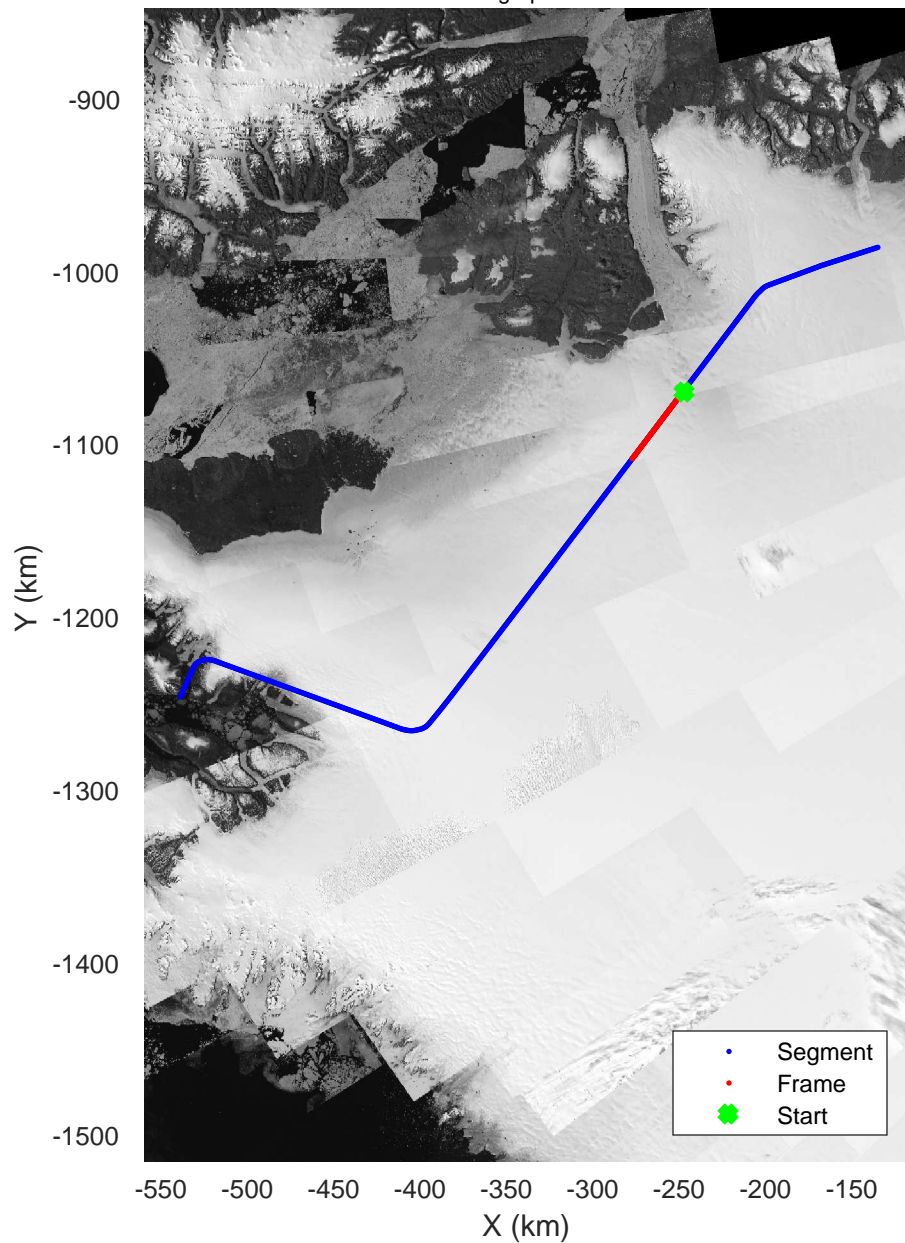

rds 2017_Greenland_P3: "North Flux 2" 20170322_05_001: 17:24:46.0 to 17:30:34.0 GPS

rds 2017_Greenland_P3: "North Flux 2" 20170322_05_001: 17:24:46.0 to 17:30:34.0 GPS

North Flux 2
20170322_05_002
Polar Stereograph 70N/-45E

rds 2017_Greenland_P3: "North Flux 2" 20170322_05_002: 17:30:34.3 to 17:36:29.2 GPS

rds 2017_Greenland_P3: "North Flux 2" 20170322_05_002: 17:30:34.3 to 17:36:29.2 GPS

North Flux 2
20170322_05_003
Polar Stereograph 70N/-45E

rds 2017_Greenland_P3: "North Flux 2" 20170322_05_003: 17:36:29.5 to 17:42:45.7 GPS

rds 2017_Greenland_P3: "North Flux 2" 20170322_05_003: 17:36:29.5 to 17:42:45.7 GPS

North Flux 2
20170322_05_004
Polar Stereograph 70N/-45E

rds 2017_Greenland_P3: "North Flux 2" 20170322_05_004: 17:42:46.0 to 17:48:53.2 GPS

rds 2017_Greenland_P3: "North Flux 2" 20170322_05_004: 17:42:46.0 to 17:48:53.2 GPS

North Flux 2
20170322_05_005
Polar Stereograph 70N/-45E