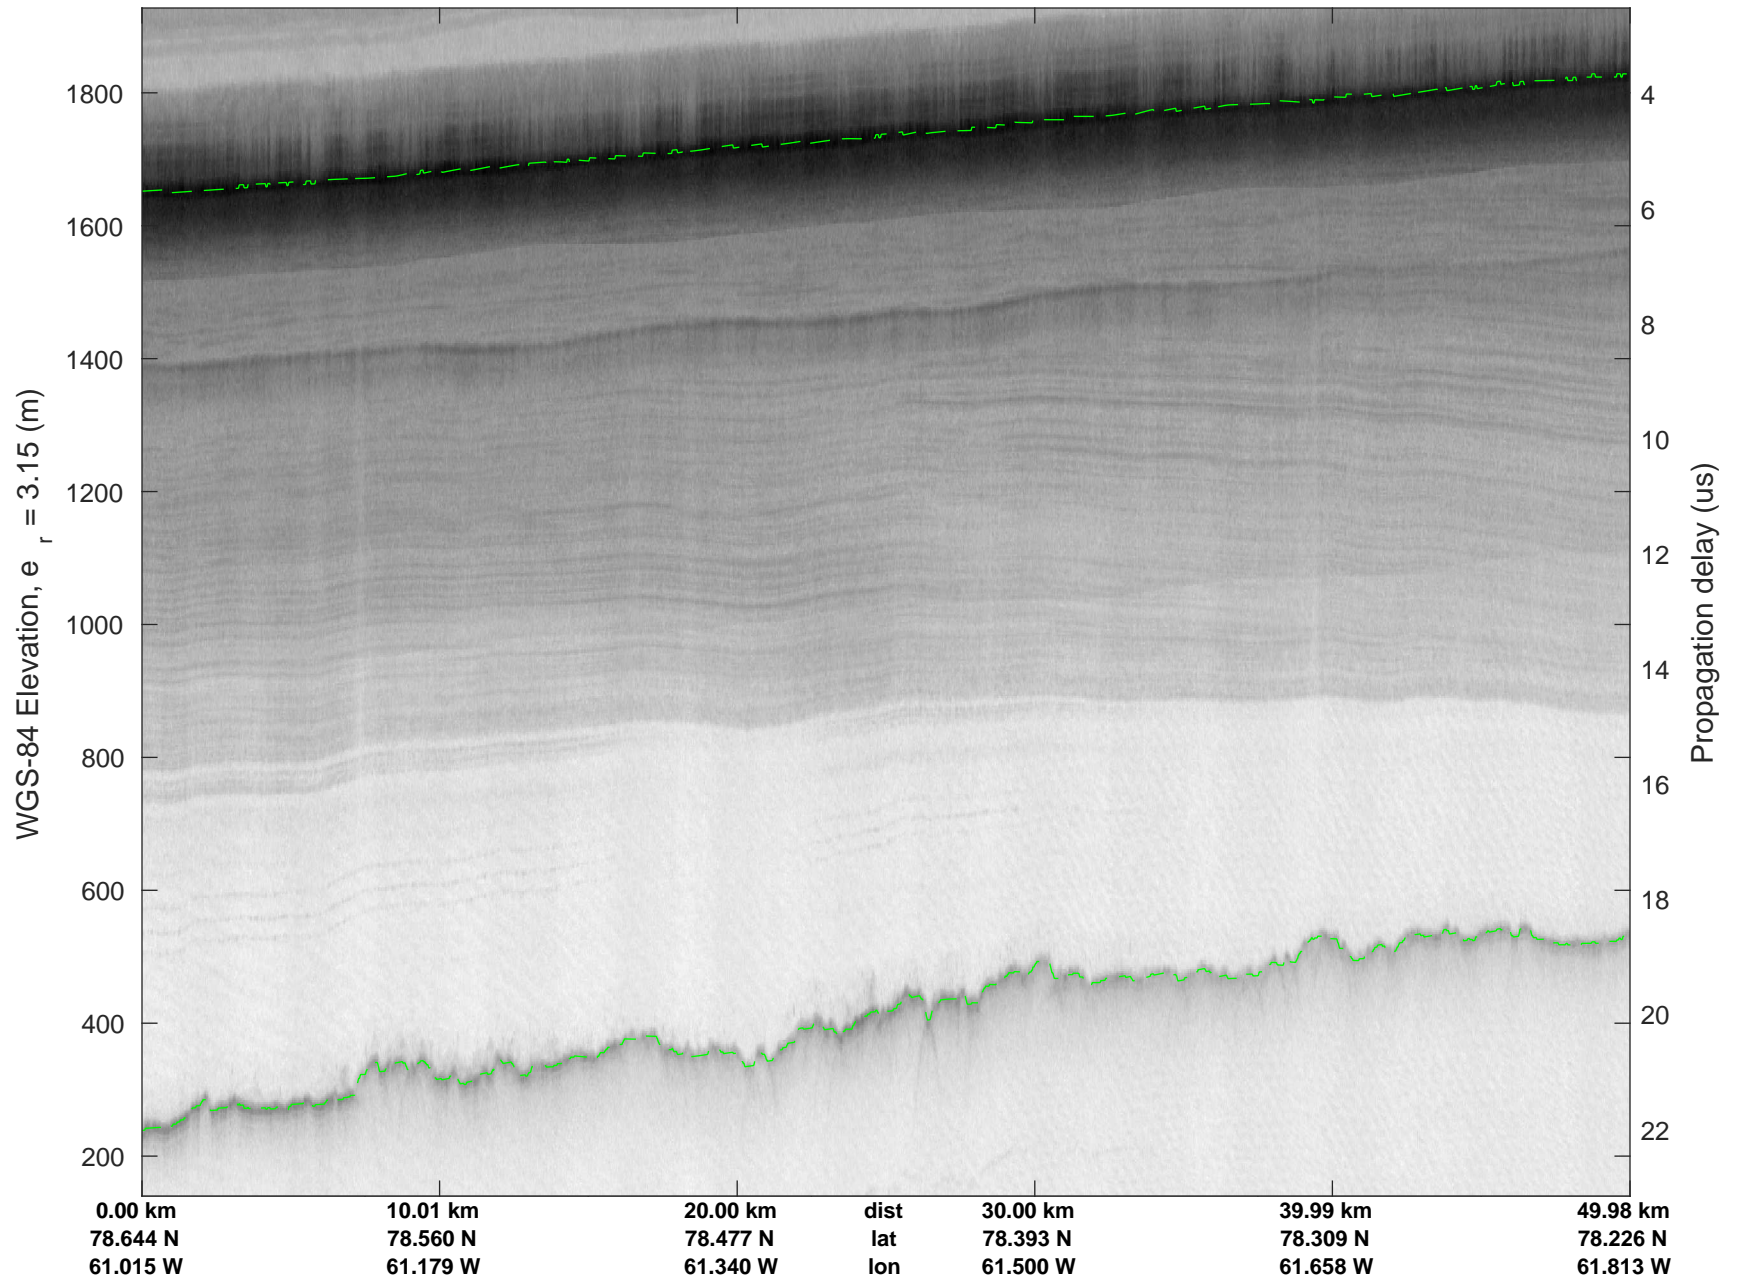

rds 2017_Greenland_P3: "North Flux 2" 20170322_05_005: 17:48:53.5 to 17:55:03.9 GPS

rds 2017_Greenland_P3: "North Flux 2" 20170322_05_005: 17:48:53.5 to 17:55:03.9 GPS

North Flux 2
20170322_05_006
Polar Stereograph 70N/-45E

rds 2017_Greenland_P3: "North Flux 2" 20170322_05_006: 17:55:04.2 to 18:01:21.0 GPS

rds 2017_Greenland_P3: "North Flux 2" 20170322_05_006: 17:55:04.2 to 18:01:21.0 GPS

North Flux 2
20170322_05_007
Polar Stereograph 70N/-45E

rds 2017_Greenland_P3: "North Flux 2" 20170322_05_007: 18:01:21.3 to 18:07:35.1 GPS

rds 2017_Greenland_P3: "North Flux 2" 20170322_05_007: 18:01:21.3 to 18:07:35.1 GPS

North Flux 2
20170322_05_008
Polar Stereograph 70N/-45E

rds 2017_Greenland_P3: "North Flux 2" 20170322_05_008: 18:07:35.4 to 18:13:36.0 GPS

rds 2017_Greenland_P3: "North Flux 2" 20170322_05_008: 18:07:35.4 to 18:13:36.0 GPS

rds 2017_Greenland_P3: "North Flux 2" 20170322_05_009: 18:13:36.3 to 18:19:31.1 GPS