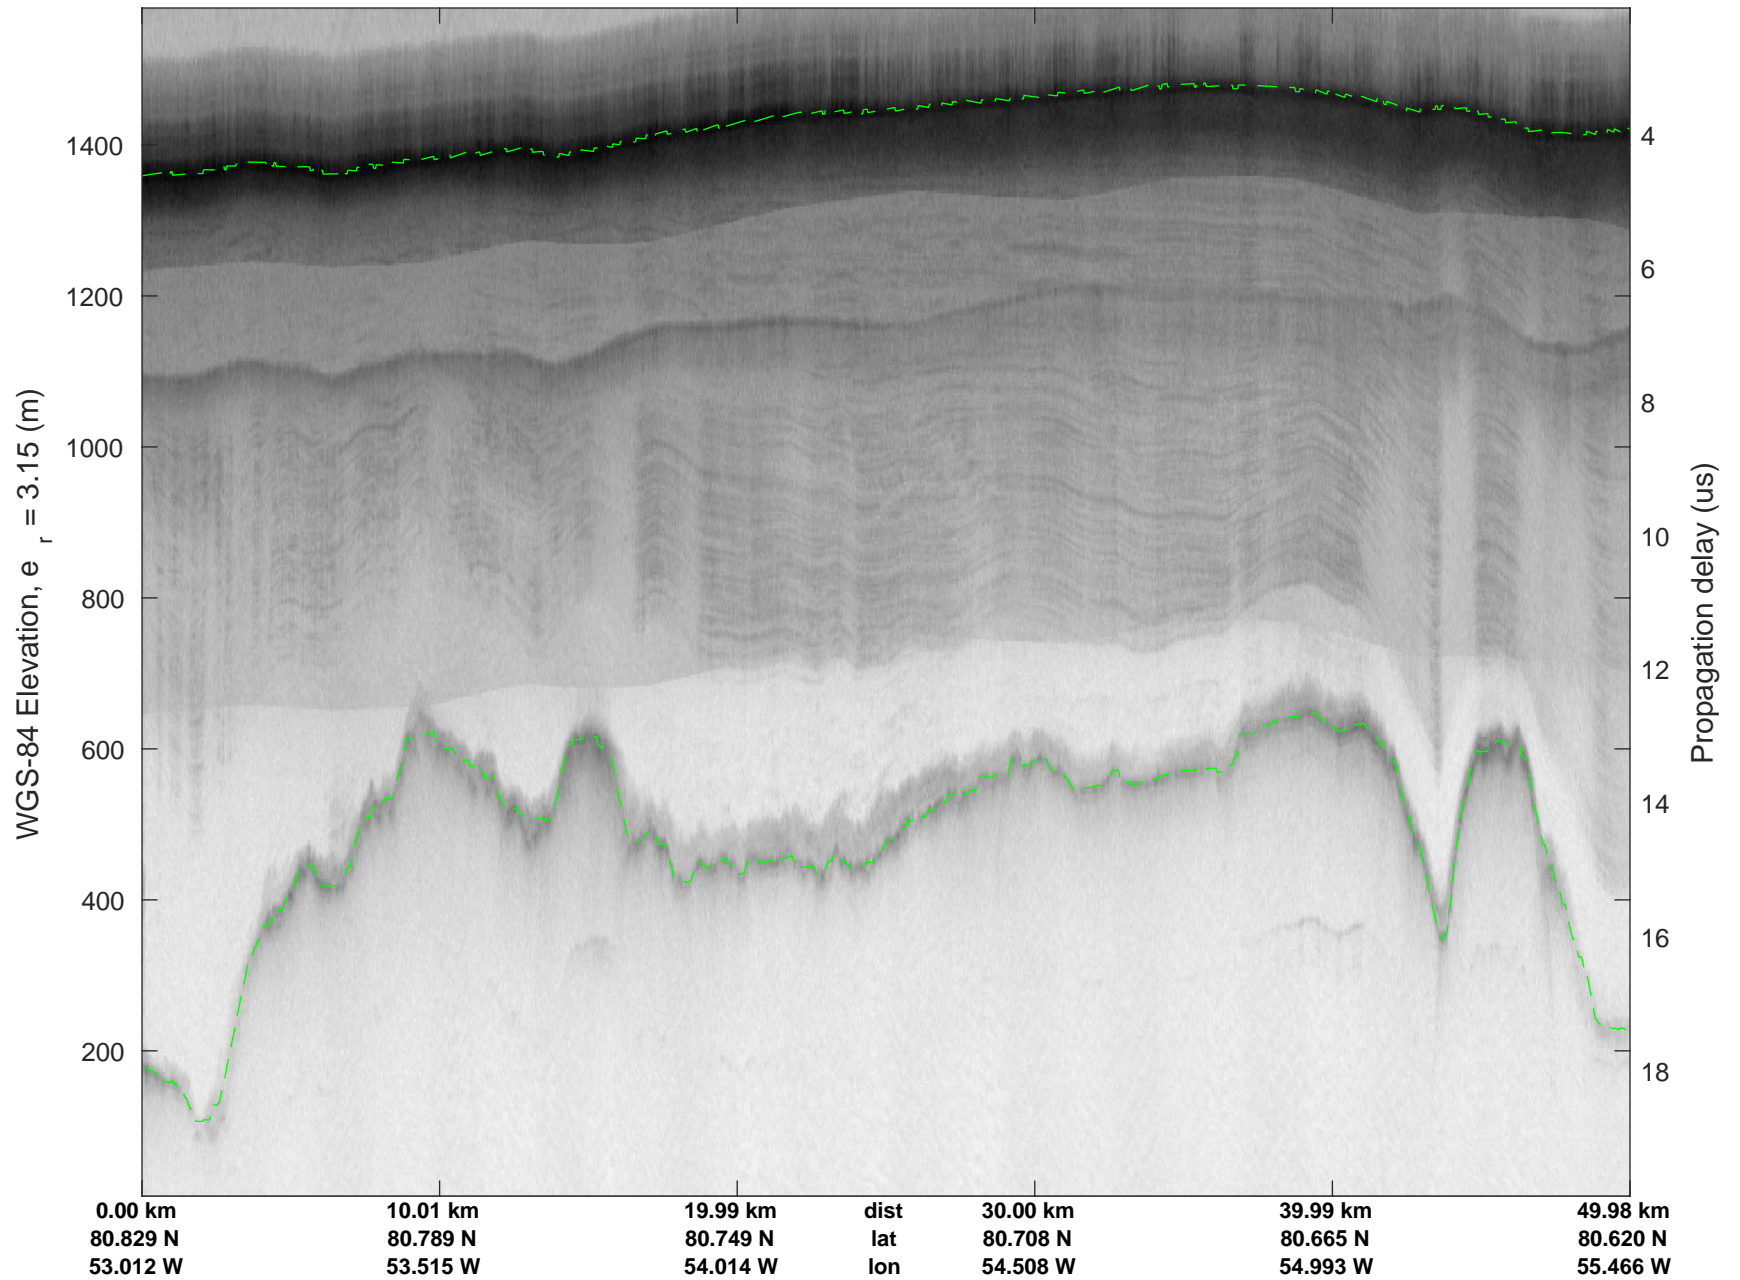

rds 2017_Greenland_P3: "North Flux 2" 20170322_05_001: 17:24:46.0 to 17:30:34.0 GPS

rds 2017_Greenland_P3: "North Flux 2" 20170322_05_001: 17:24:46.0 to 17:30:34.0 GPS

North Flux 2
20170322_05_002
Polar Stereograph 70N/-45E

rds 2017_Greenland_P3: "North Flux 2" 20170322_05_002: 17:30:34.3 to 17:36:29.2 GPS

rds 2017_Greenland_P3: "North Flux 2" 20170322_05_002: 17:30:34.3 to 17:36:29.2 GPS

North Flux 2
20170322_05_003
Polar Stereograph 70N/-45E

rds 2017_Greenland_P3: "North Flux 2" 20170322_05_003: 17:36:29.5 to 17:42:45.7 GPS

rds 2017_Greenland_P3: "North Flux 2" 20170322_05_003: 17:36:29.5 to 17:42:45.7 GPS

North Flux 2
20170322_05_004
Polar Stereograph 70N/-45E

rds 2017_Greenland_P3: "North Flux 2" 20170322_05_004: 17:42:46.0 to 17:48:53.2 GPS

rds 2017_Greenland_P3: "North Flux 2" 20170322_05_004: 17:42:46.0 to 17:48:53.2 GPS

North Flux 2
20170322_05_005
Polar Stereograph 70N/-45E