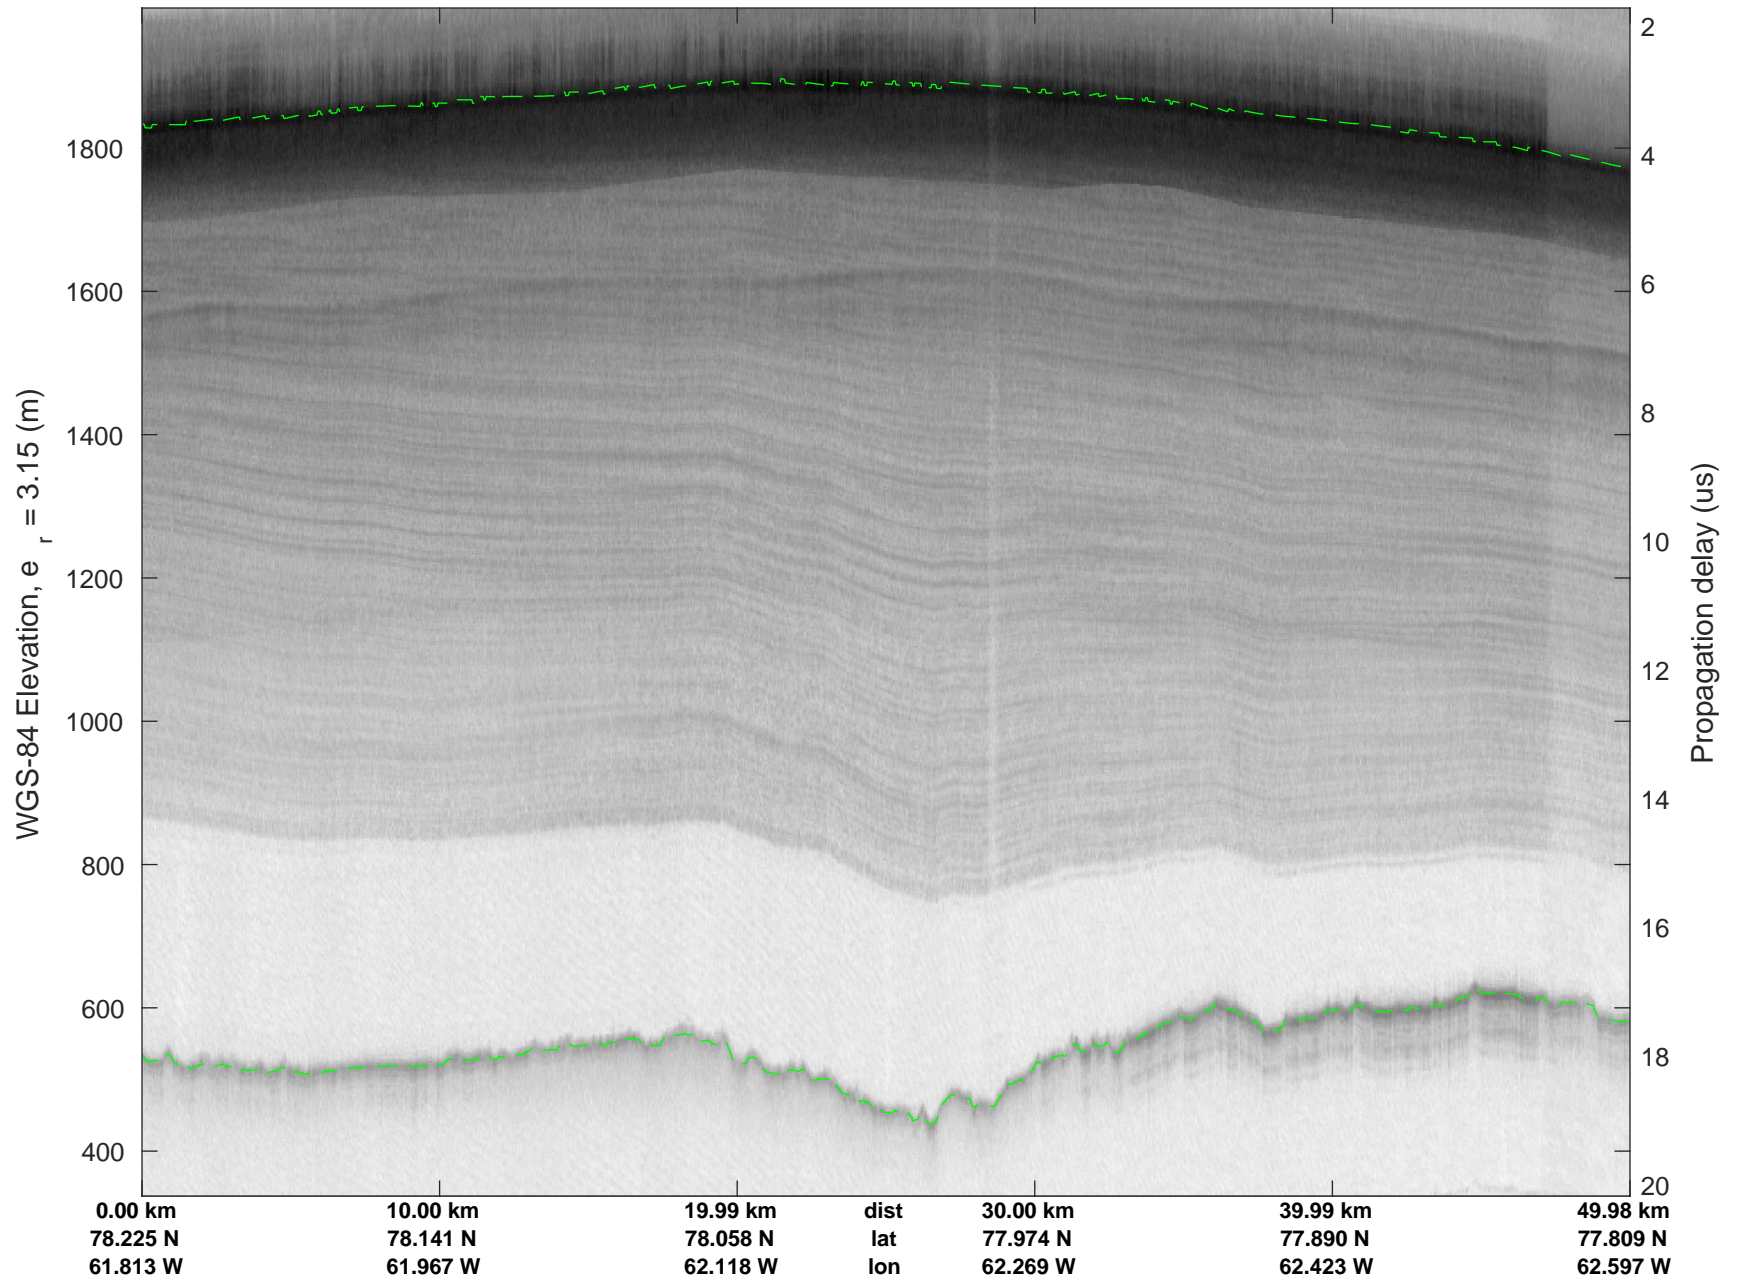

rds 2017_Greenland_P3: "North Flux 2" 20170322_05_005: 17:48:53.5 to 17:55:03.9 GPS

rds 2017_Greenland_P3: "North Flux 2" 20170322_05_005: 17:48:53.5 to 17:55:03.9 GPS

North Flux 2
20170322_05_006
Polar Stereograph 70N/-45E

rds 2017_Greenland_P3: "North Flux 2" 20170322_05_006: 17:55:04.2 to 18:01:21.0 GPS

rds 2017_Greenland_P3: "North Flux 2" 20170322_05_006: 17:55:04.2 to 18:01:21.0 GPS

North Flux 2
20170322_05_007
Polar Stereograph 70N/-45E

rds 2017_Greenland_P3: "North Flux 2" 20170322_05_007: 18:01:21.3 to 18:07:35.1 GPS

rds 2017_Greenland_P3: "North Flux 2" 20170322_05_007: 18:01:21.3 to 18:07:35.1 GPS

North Flux 2
20170322_05_008
Polar Stereograph 70N/-45E

rds 2017_Greenland_P3: "North Flux 2" 20170322_05_008: 18:07:35.4 to 18:13:36.0 GPS

rds 2017_Greenland_P3: "North Flux 2" 20170322_05_008: 18:07:35.4 to 18:13:36.0 GPS

rds 2017_Greenland_P3: "North Flux 2" 20170322_05_009: 18:13:36.3 to 18:19:31.1 GPS