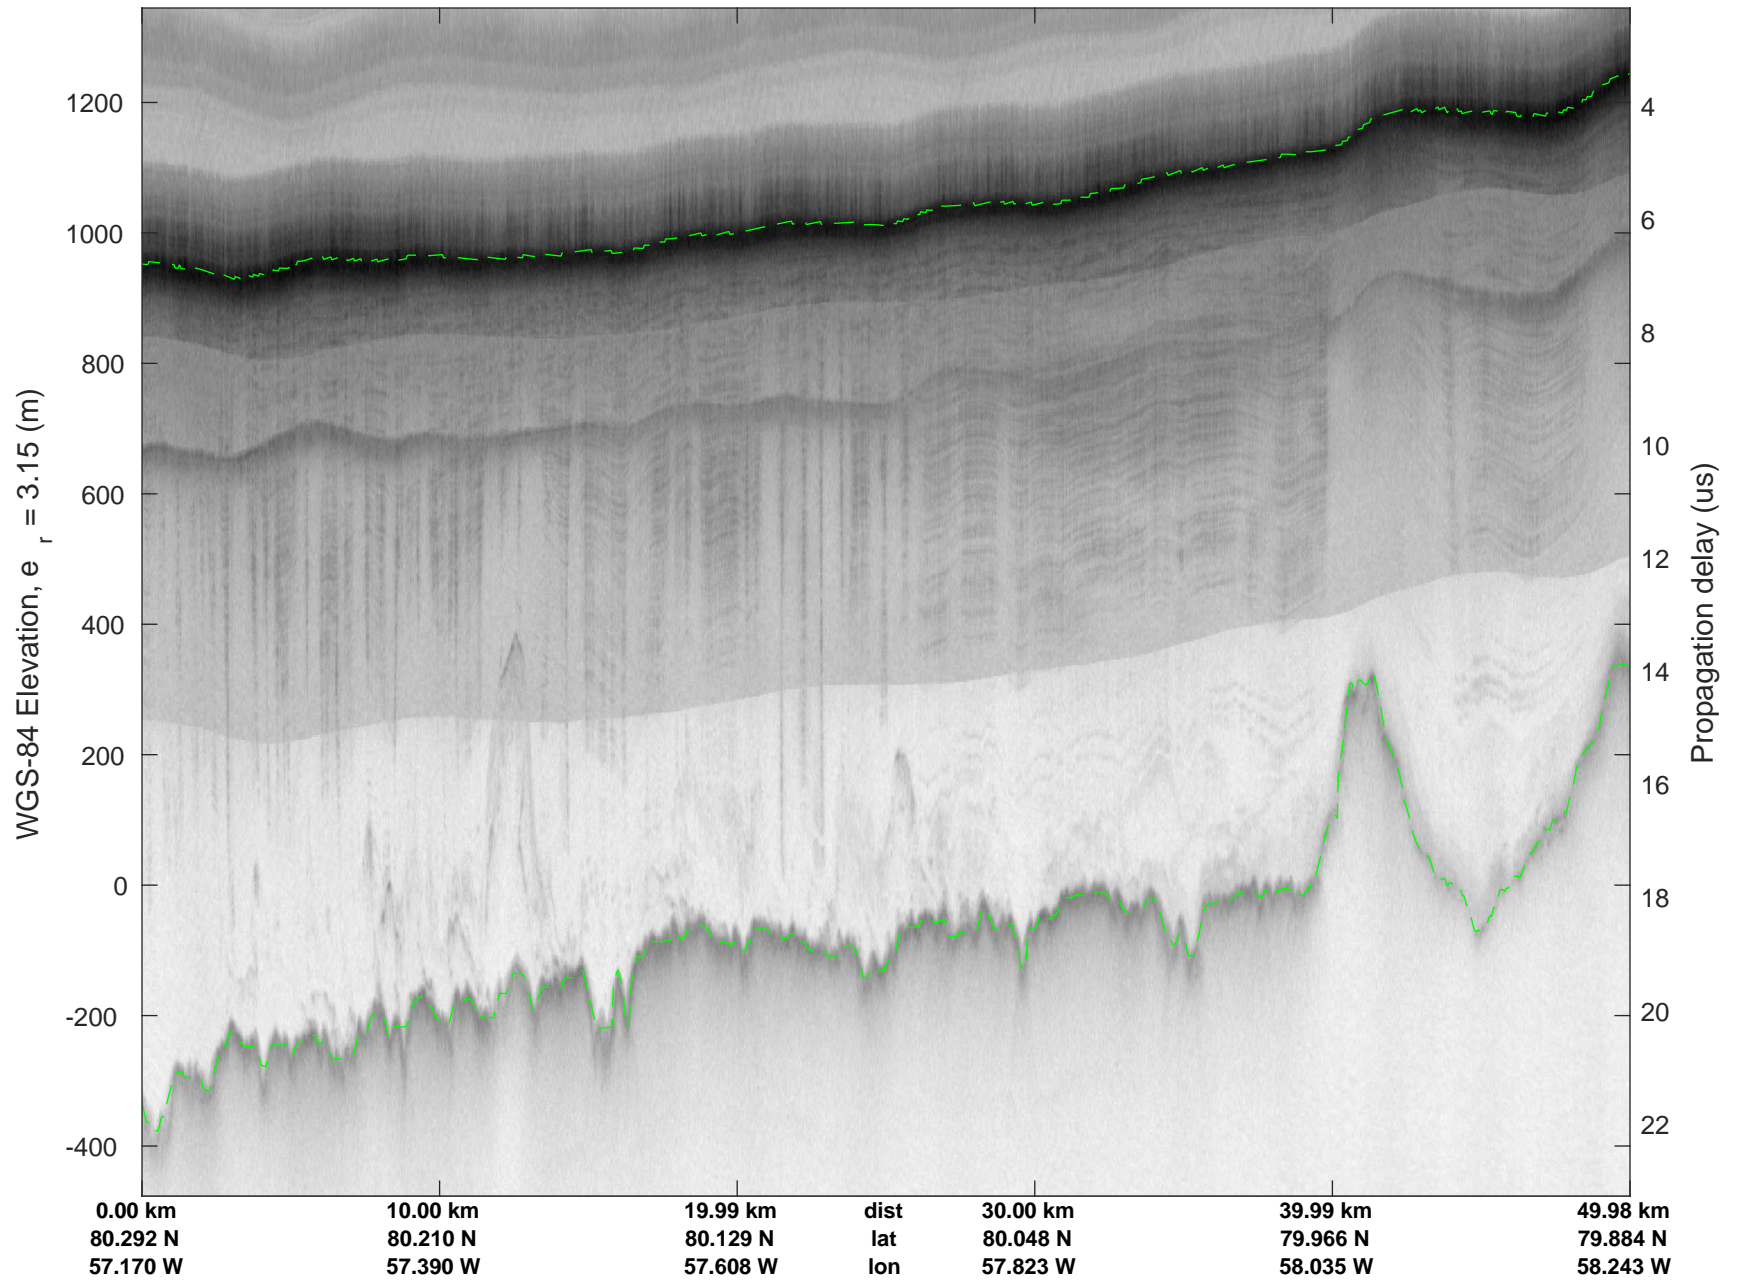

rds 2017_Greenland_P3: "North Flux 2" 20170322_05_001: 17:24:46.0 to 17:30:34.0 GPS

rds 2017_Greenland_P3: "North Flux 2" 20170322_05_001: 17:24:46.0 to 17:30:34.0 GPS

North Flux 2
20170322_05_002
Polar Stereograph 70N/-45E

rds 2017_Greenland_P3: "North Flux 2" 20170322_05_002: 17:30:34.3 to 17:36:29.2 GPS

rds 2017_Greenland_P3: "North Flux 2" 20170322_05_002: 17:30:34.3 to 17:36:29.2 GPS

North Flux 2
20170322_05_003
Polar Stereograph 70N/-45E

rds 2017_Greenland_P3: "North Flux 2" 20170322_05_003: 17:36:29.5 to 17:42:45.7 GPS

rds 2017_Greenland_P3: "North Flux 2" 20170322_05_003: 17:36:29.5 to 17:42:45.7 GPS

North Flux 2
20170322_05_004
Polar Stereograph 70N/-45E

rds 2017_Greenland_P3: "North Flux 2" 20170322_05_004: 17:42:46.0 to 17:48:53.2 GPS

rds 2017_Greenland_P3: "North Flux 2" 20170322_05_004: 17:42:46.0 to 17:48:53.2 GPS

North Flux 2
20170322_05_005
Polar Stereograph 70N/-45E