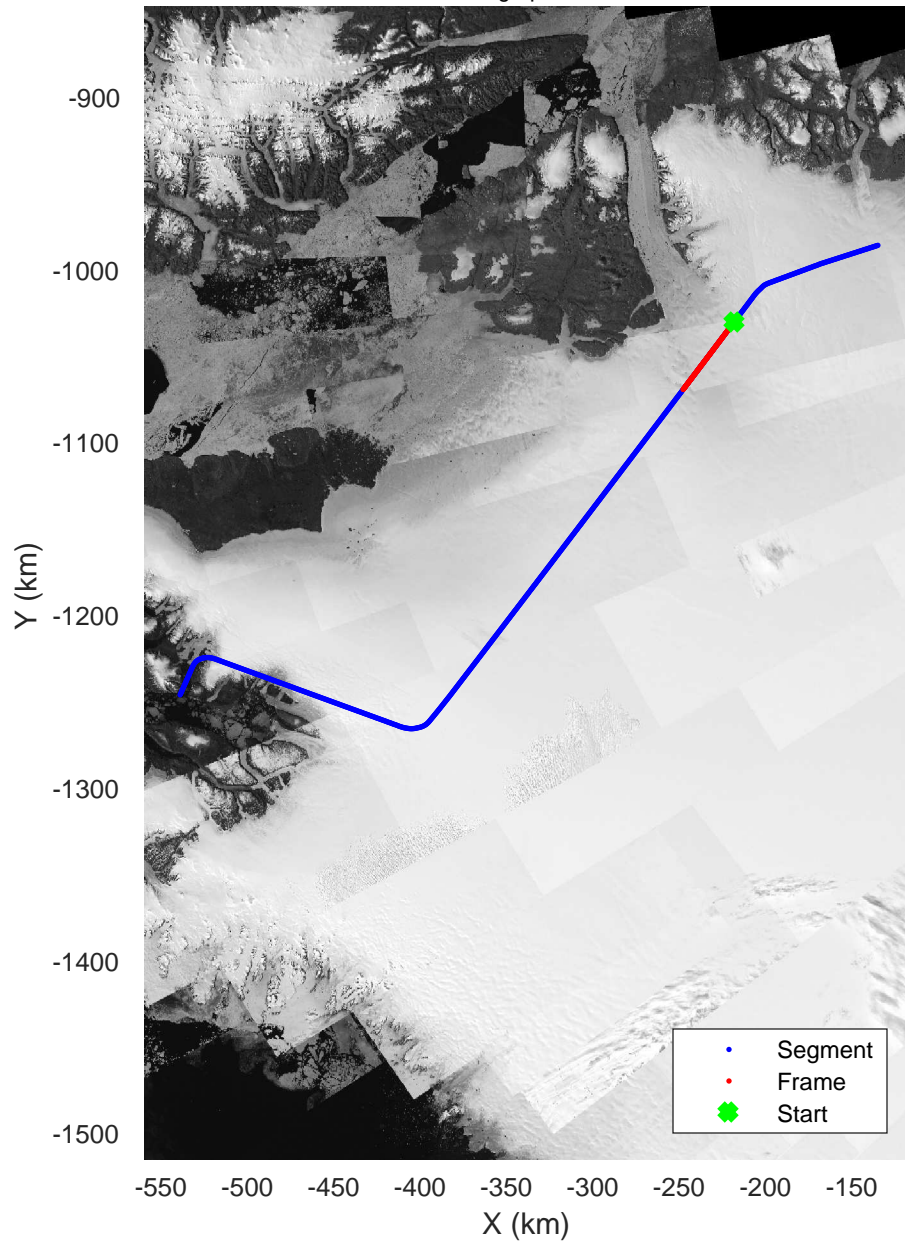

rds 2017_Greenland_P3: "North Flux 2" 20170322_05_001: 17:24:46.0 to 17:30:34.0 GPS

rds 2017_Greenland_P3: "North Flux 2" 20170322_05_001: 17:24:46.0 to 17:30:34.0 GPS

North Flux 2
20170322_05_002
Polar Stereograph 70N/-45E

rds 2017_Greenland_P3: "North Flux 2" 20170322_05_002: 17:30:34.3 to 17:36:29.2 GPS

rds 2017_Greenland_P3: "North Flux 2" 20170322_05_002: 17:30:34.3 to 17:36:29.2 GPS

North Flux 2
20170322_05_003
Polar Stereograph 70N/-45E

rds 2017_Greenland_P3: "North Flux 2" 20170322_05_003: 17:36:29.5 to 17:42:45.7 GPS

rds 2017_Greenland_P3: "North Flux 2" 20170322_05_003: 17:36:29.5 to 17:42:45.7 GPS

North Flux 2
20170322_05_004
Polar Stereograph 70N/-45E

rds 2017_Greenland_P3: "North Flux 2" 20170322_05_004: 17:42:46.0 to 17:48:53.2 GPS

rds 2017_Greenland_P3: "North Flux 2" 20170322_05_004: 17:42:46.0 to 17:48:53.2 GPS

North Flux 2
20170322_05_005
Polar Stereograph 70N/-45E