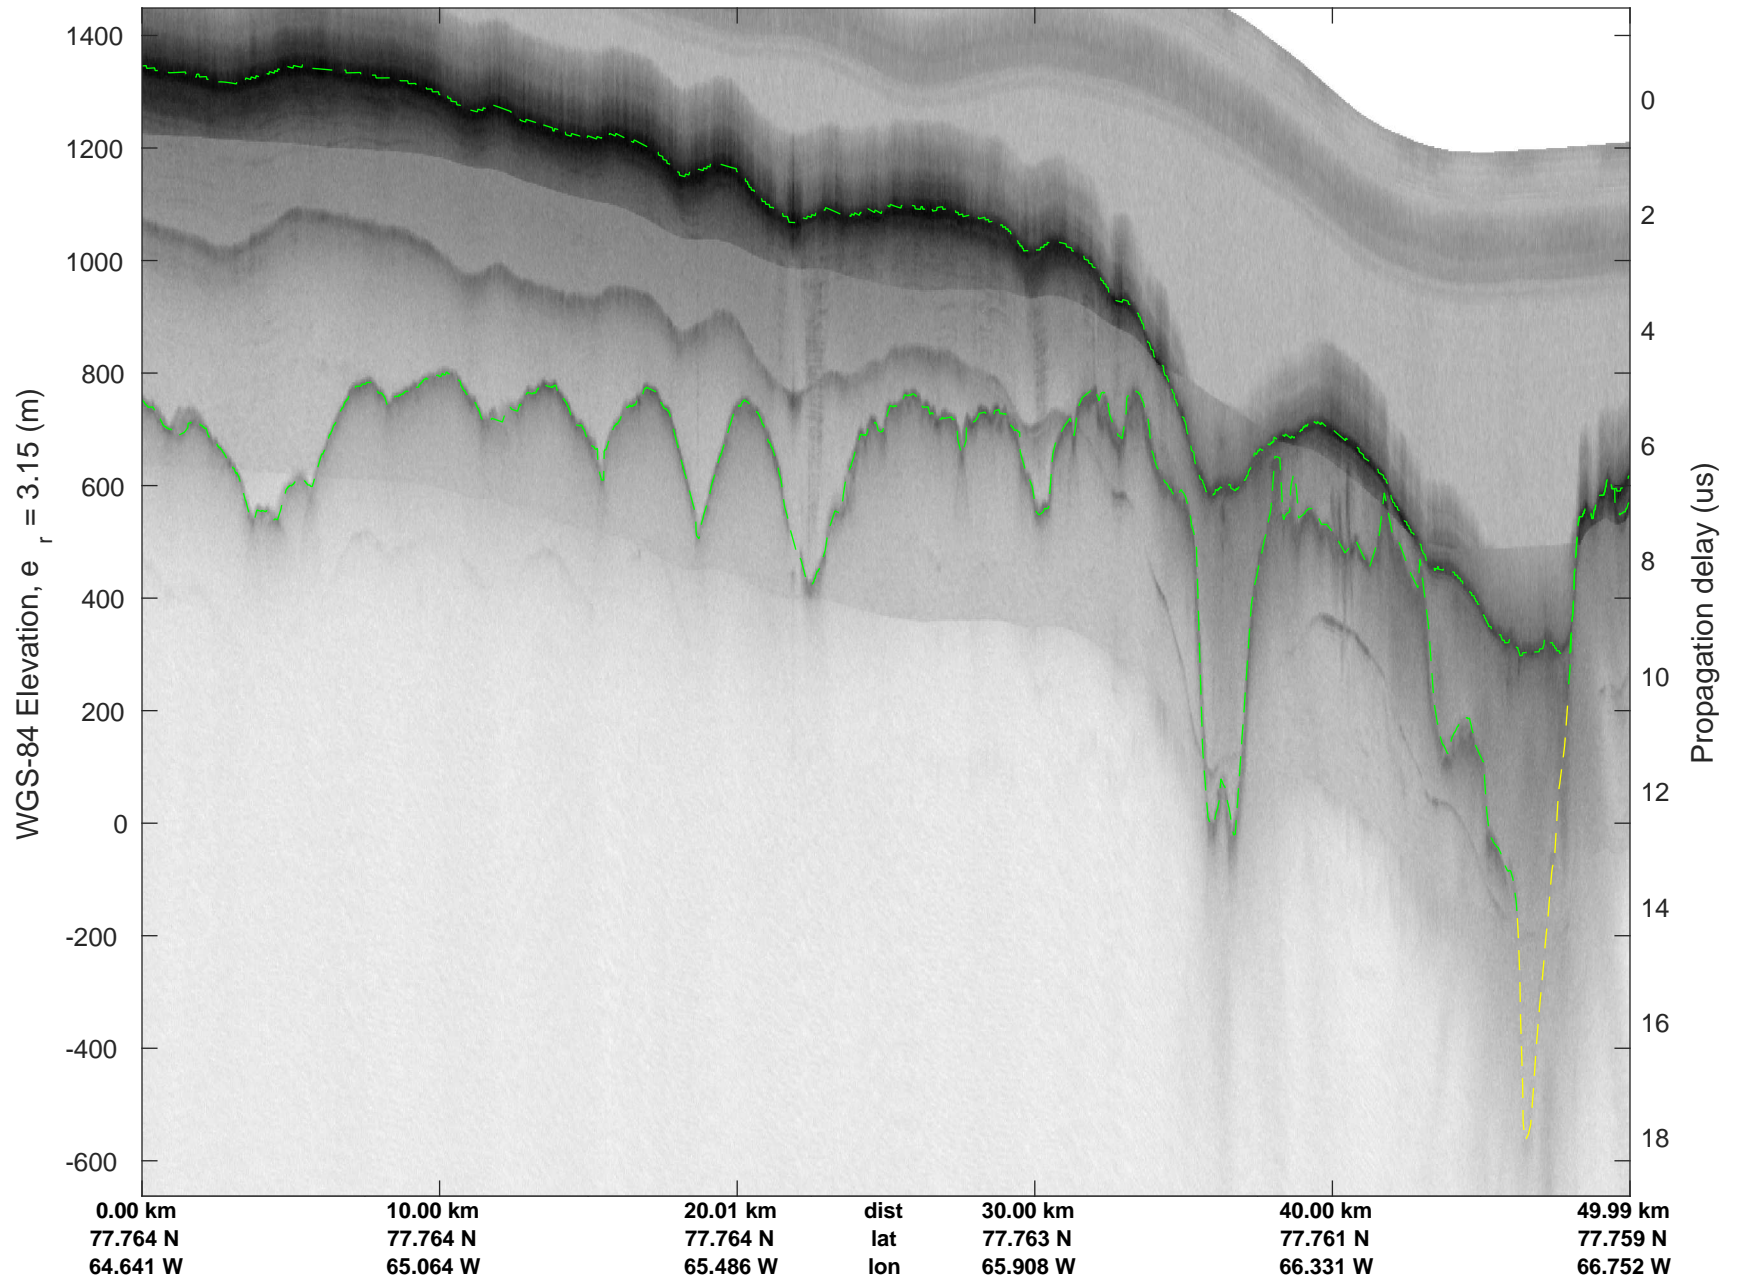

rds 2017_Greenland_P3: "North Flux 2" 20170322_05_007: 18:01:21.3 to 18:07:35.1 GPS

rds 2017_Greenland_P3: "North Flux 2" 20170322_05_007: 18:01:21.3 to 18:07:35.1 GPS

North Flux 2
20170322_05_008
Polar Stereograph 70N/-45E

rds 2017_Greenland_P3: "North Flux 2" 20170322_05_008: 18:07:35.4 to 18:13:36.0 GPS

rds 2017_Greenland_P3: "North Flux 2" 20170322_05_008: 18:07:35.4 to 18:13:36.0 GPS

rds 2017_Greenland_P3: "North Flux 2" 20170322_05_009: 18:13:36.3 to 18:19:31.1 GPS

rds 2017_Greenland_P3: "North Flux 2" 20170322_05_009: 18:13:36.3 to 18:19:31.1 GPS

rds 2017_Greenland_P3: "North Flux 2" 20170322_05_010: 18:19:31.3 to 18:25:37.6 GPS

rds 2017_Greenland_P3: "North Flux 2" 20170322_05_010: 18:19:31.3 to 18:25:37.6 GPS

rds 2017_Greenland_P3: "North Flux 2" 20170322_05_011: 18:25:37.8 to 18:33:46.5 GPS

rds 2017_Greenland_P3: "North Flux 2" 20170322_05_011: 18:25:37.8 to 18:33:46.5 GPS