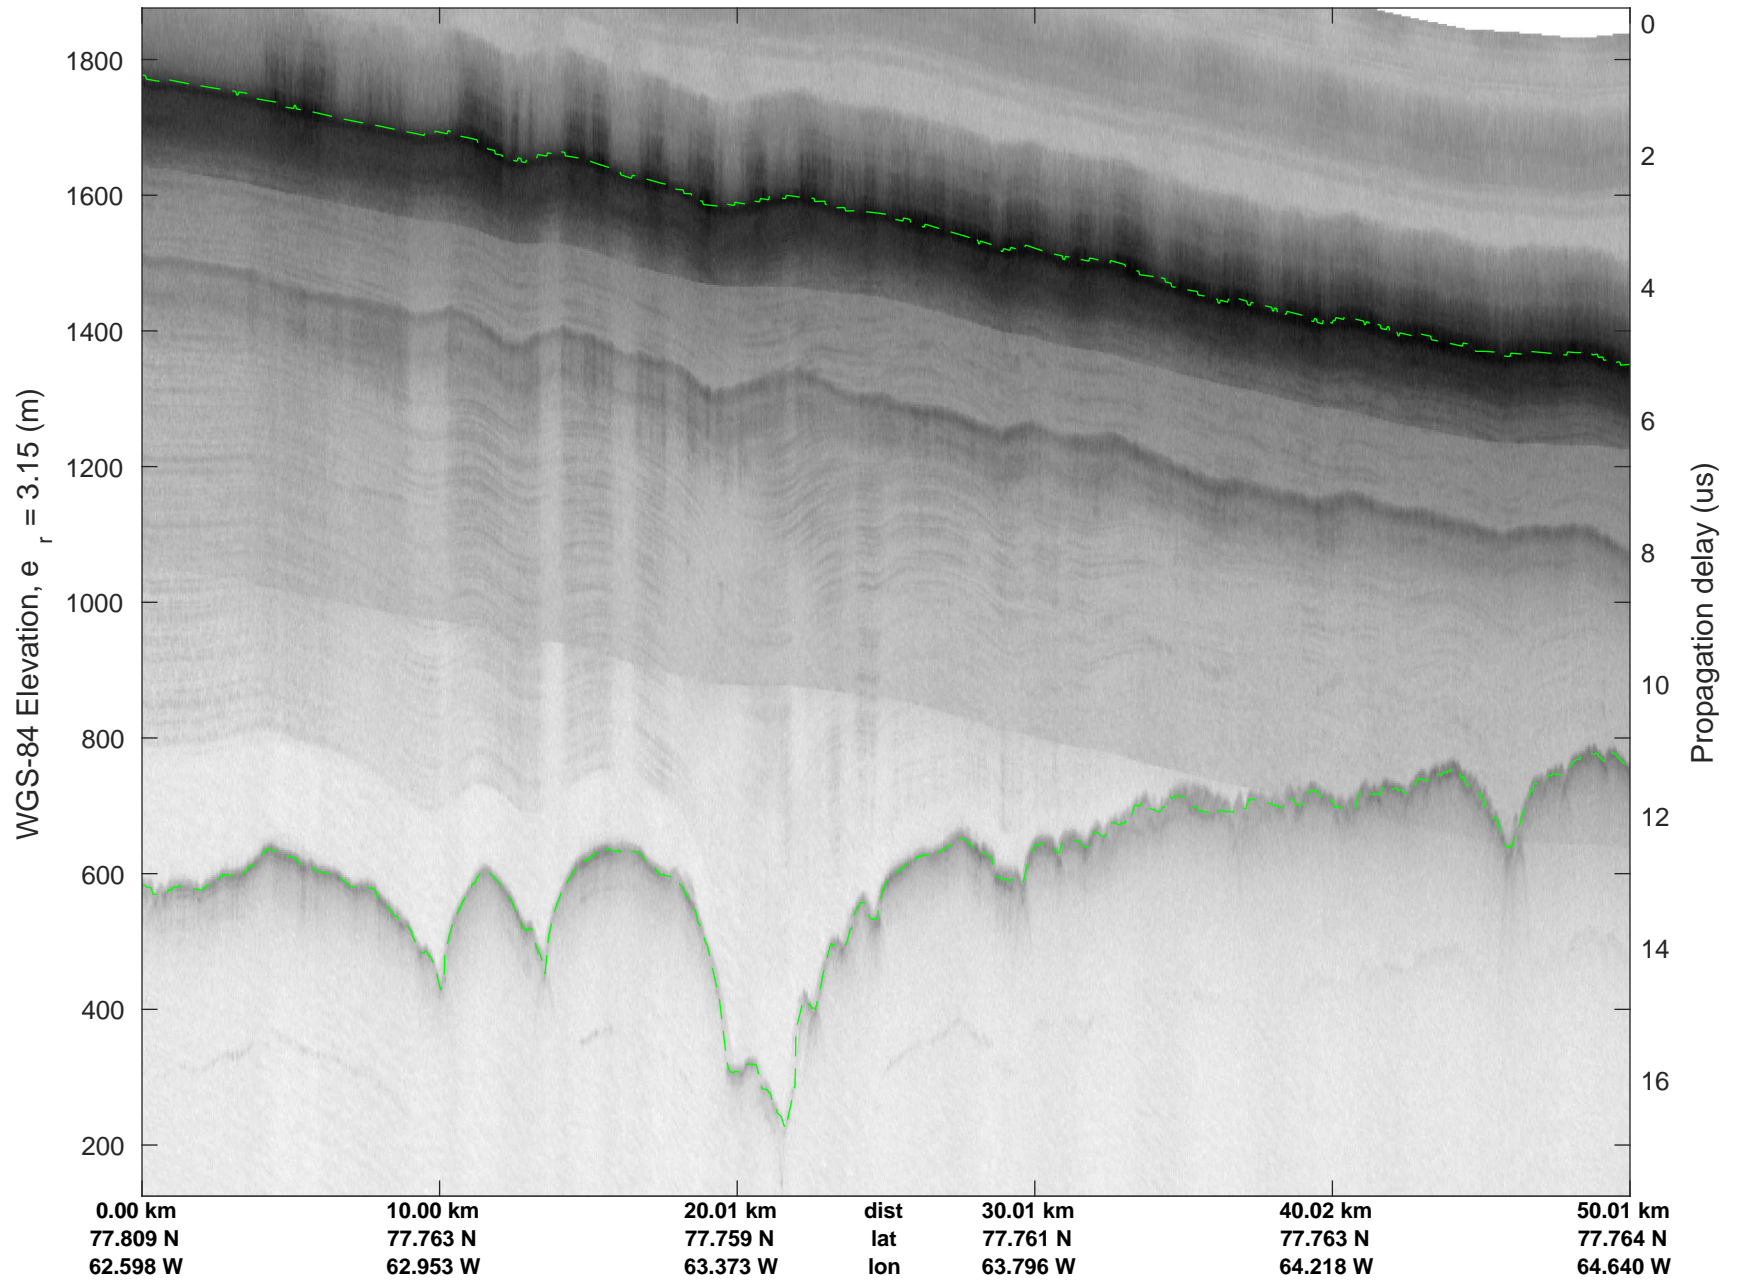

rds 2017_Greenland_P3: "North Flux 2" 20170322_05_006: 17:55:04.2 to 18:01:21.0 GPS

rds 2017_Greenland_P3: "North Flux 2" 20170322_05_006: 17:55:04.2 to 18:01:21.0 GPS

North Flux 2
20170322_05_007
Polar Stereograph 70N/-45E

rds 2017_Greenland_P3: "North Flux 2" 20170322_05_007: 18:01:21.3 to 18:07:35.1 GPS

rds 2017_Greenland_P3: "North Flux 2" 20170322_05_007: 18:01:21.3 to 18:07:35.1 GPS

North Flux 2
20170322_05_008
Polar Stereograph 70N/-45E

rds 2017_Greenland_P3: "North Flux 2" 20170322_05_008: 18:07:35.4 to 18:13:36.0 GPS

rds 2017_Greenland_P3: "North Flux 2" 20170322_05_008: 18:07:35.4 to 18:13:36.0 GPS

rds 2017_Greenland_P3: "North Flux 2" 20170322_05_009: 18:13:36.3 to 18:19:31.1 GPS

rds 2017_Greenland_P3: "North Flux 2" 20170322_05_009: 18:13:36.3 to 18:19:31.1 GPS

rds 2017_Greenland_P3: "North Flux 2" 20170322_05_010: 18:19:31.3 to 18:25:37.6 GPS

rds 2017_Greenland_P3: "North Flux 2" 20170322_05_010: 18:19:31.3 to 18:25:37.6 GPS