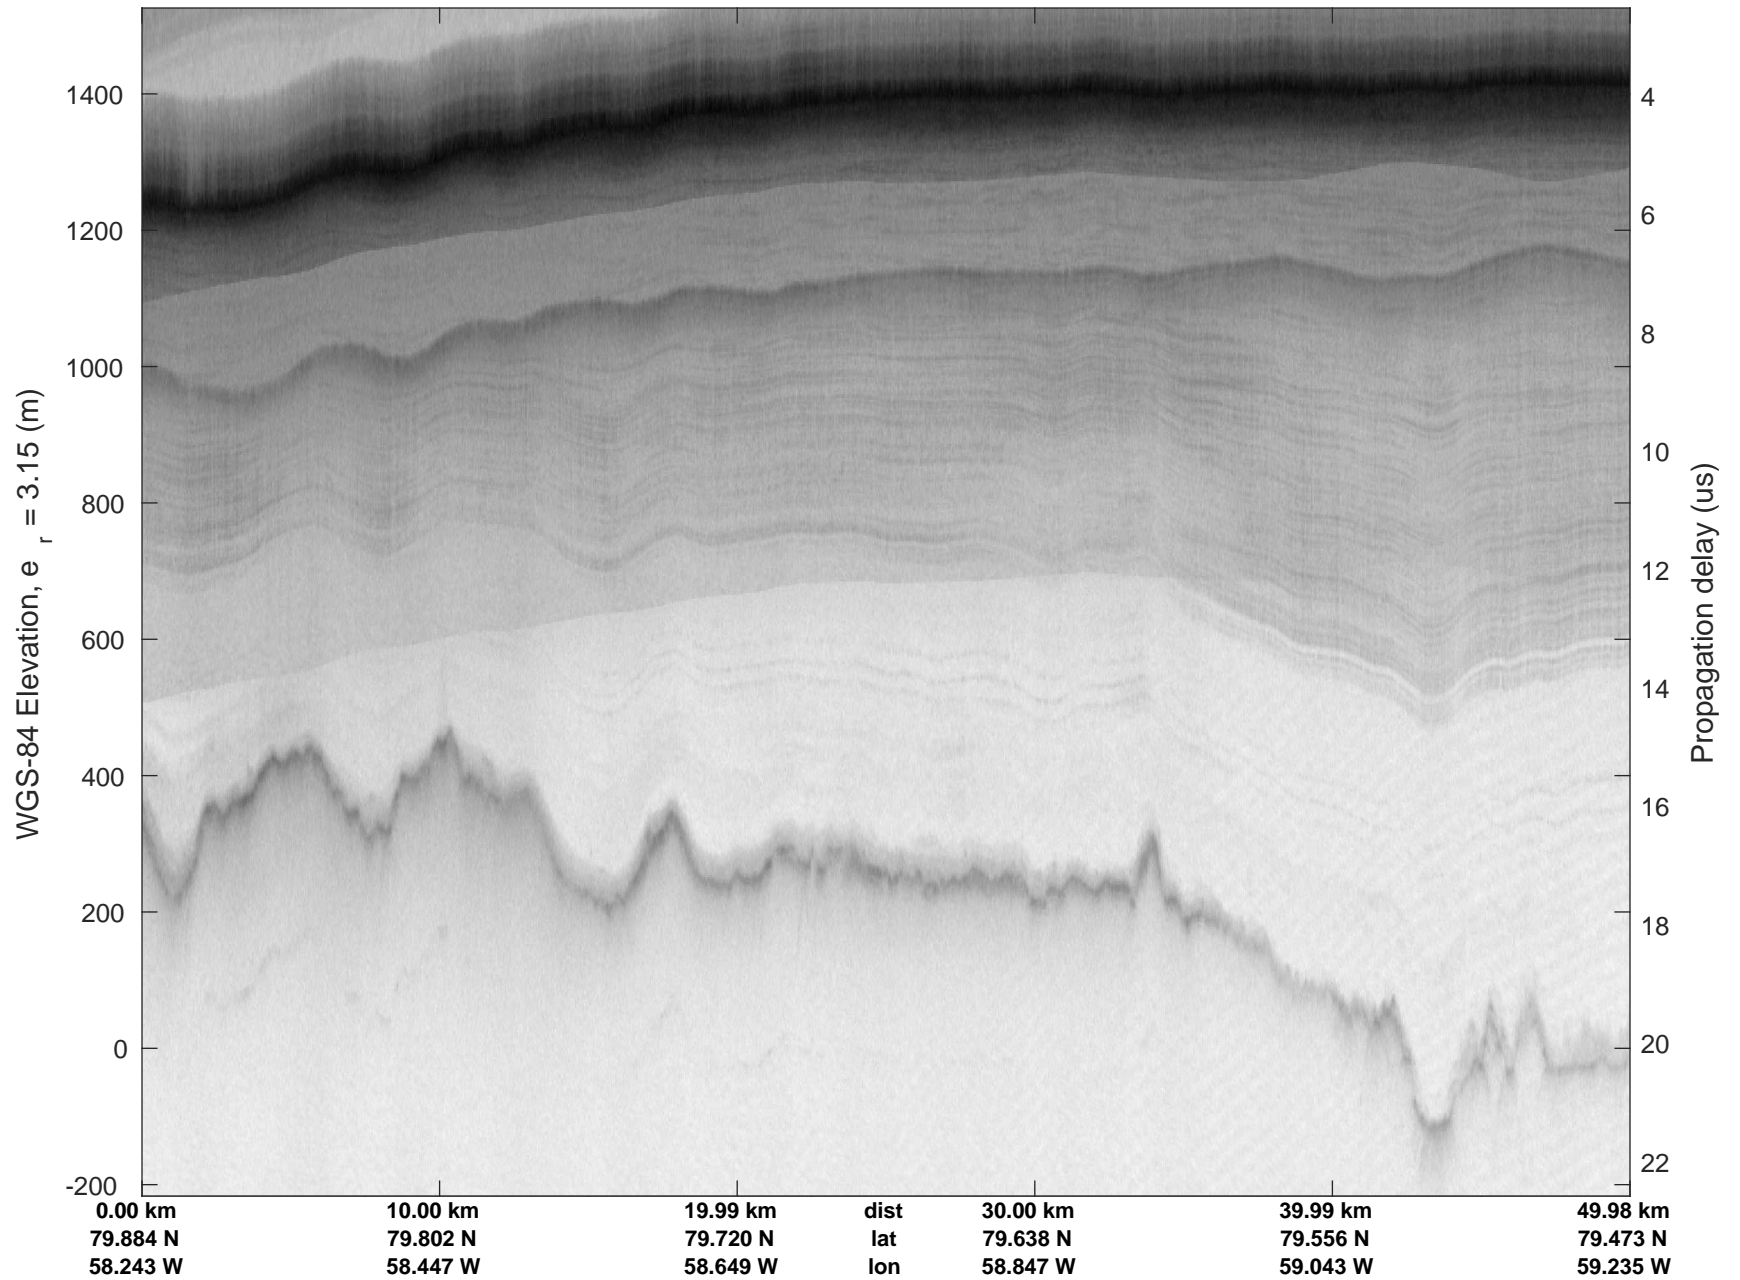

rds 2017_Greenland_P3: "North Flux 2" 20170322_05_002: 17:30:34.3 to 17:36:29.2 GPS

rds 2017_Greenland_P3: "North Flux 2" 20170322_05_002: 17:30:34.3 to 17:36:29.2 GPS

North Flux 2
20170322_05_003
Polar Stereograph 70N/-45E

rds 2017_Greenland_P3: "North Flux 2" 20170322_05_003: 17:36:29.5 to 17:42:45.7 GPS

rds 2017_Greenland_P3: "North Flux 2" 20170322_05_003: 17:36:29.5 to 17:42:45.7 GPS

North Flux 2
20170322_05_004
Polar Stereograph 70N/-45E

rds 2017_Greenland_P3: "North Flux 2" 20170322_05_004: 17:42:46.0 to 17:48:53.2 GPS

rds 2017_Greenland_P3: "North Flux 2" 20170322_05_004: 17:42:46.0 to 17:48:53.2 GPS

North Flux 2
20170322_05_005
Polar Stereograph 70N/-45E

rds 2017_Greenland_P3: "North Flux 2" 20170322_05_005: 17:48:53.5 to 17:55:03.9 GPS

rds 2017_Greenland_P3: "North Flux 2" 20170322_05_005: 17:48:53.5 to 17:55:03.9 GPS

North Flux 2
20170322_05_006
Polar Stereograph 70N/-45E