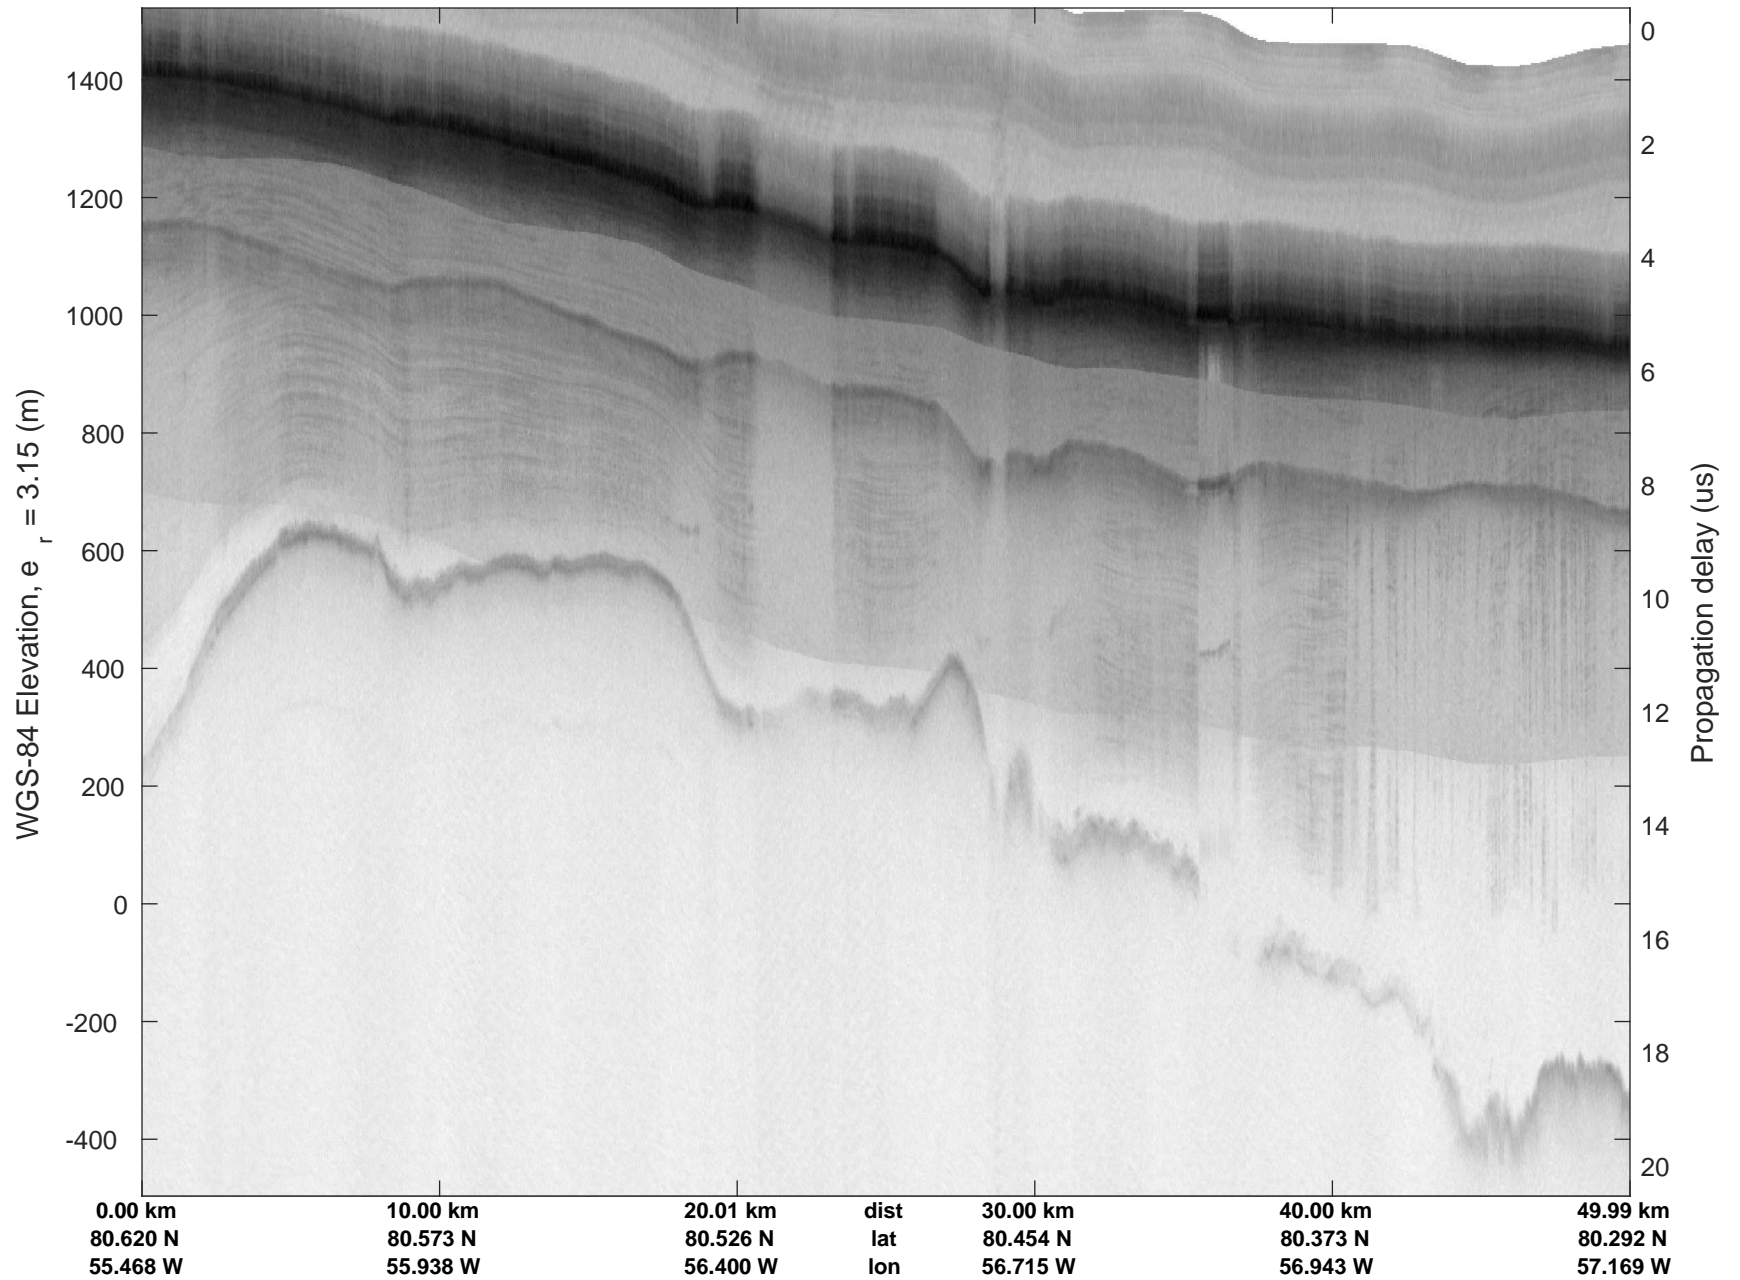

rds 2017_Greenland_P3: "North Flux 2" 20170322_05_001: 17:24:46.0 to 17:30:34.0 GPS

rds 2017_Greenland_P3: "North Flux 2" 20170322_05_001: 17:24:46.0 to 17:30:34.0 GPS

North Flux 2
20170322_05_002
Polar Stereograph 70N/-45E

rds 2017_Greenland_P3: "North Flux 2" 20170322_05_002: 17:30:34.3 to 17:36:29.2 GPS

rds 2017_Greenland_P3: "North Flux 2" 20170322_05_002: 17:30:34.3 to 17:36:29.2 GPS

North Flux 2
20170322_05_003
Polar Stereograph 70N/-45E

rds 2017_Greenland_P3: "North Flux 2" 20170322_05_003: 17:36:29.5 to 17:42:45.7 GPS

rds 2017_Greenland_P3: "North Flux 2" 20170322_05_003: 17:36:29.5 to 17:42:45.7 GPS

North Flux 2
20170322_05_004
Polar Stereograph 70N/-45E

rds 2017_Greenland_P3: "North Flux 2" 20170322_05_004: 17:42:46.0 to 17:48:53.2 GPS

rds 2017_Greenland_P3: "North Flux 2" 20170322_05_004: 17:42:46.0 to 17:48:53.2 GPS

North Flux 2
20170322_05_005
Polar Stereograph 70N/-45E