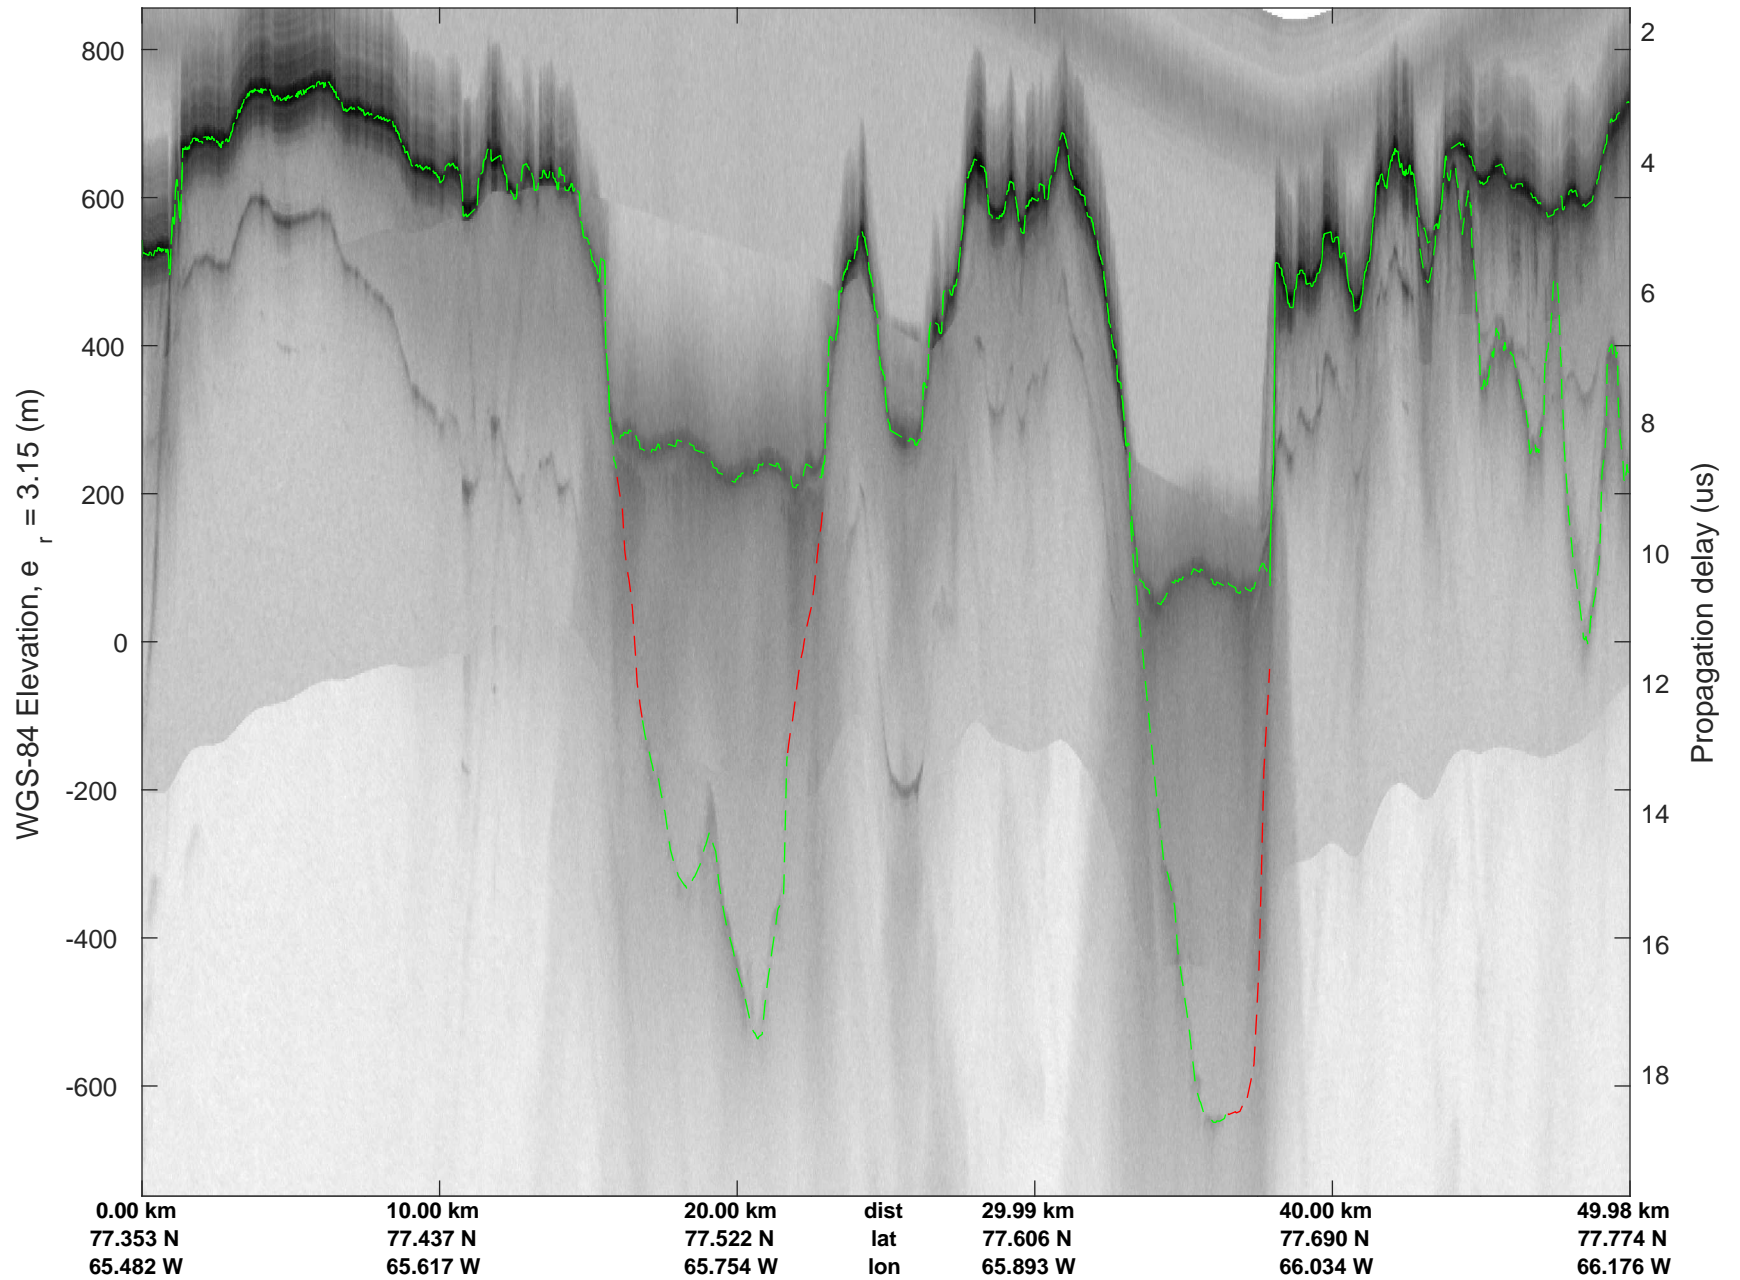

North Flux 2  
 20170322\_04\_001  
 Polar Stereograph 70N/-45E

rds 2017\_Greenland\_P3: "North Flux 2" 20170322\_04\_001: 11:39:49.8 to 11:46:05.0 GPS

rds 2017\_Greenland\_P3: "North Flux 2" 20170322\_04\_001: 11:39:49.8 to 11:46:05.0 GPS

North Flux 2  
20170322\_04\_002  
Polar Stereograph 70N/-45E

rds 2017\_Greenland\_P3: "North Flux 2" 20170322\_04\_002: 11:46:05.2 to 11:52:15.3 GPS

rds 2017\_Greenland\_P3: "North Flux 2" 20170322\_04\_002: 11:46:05.2 to 11:52:15.3 GPS