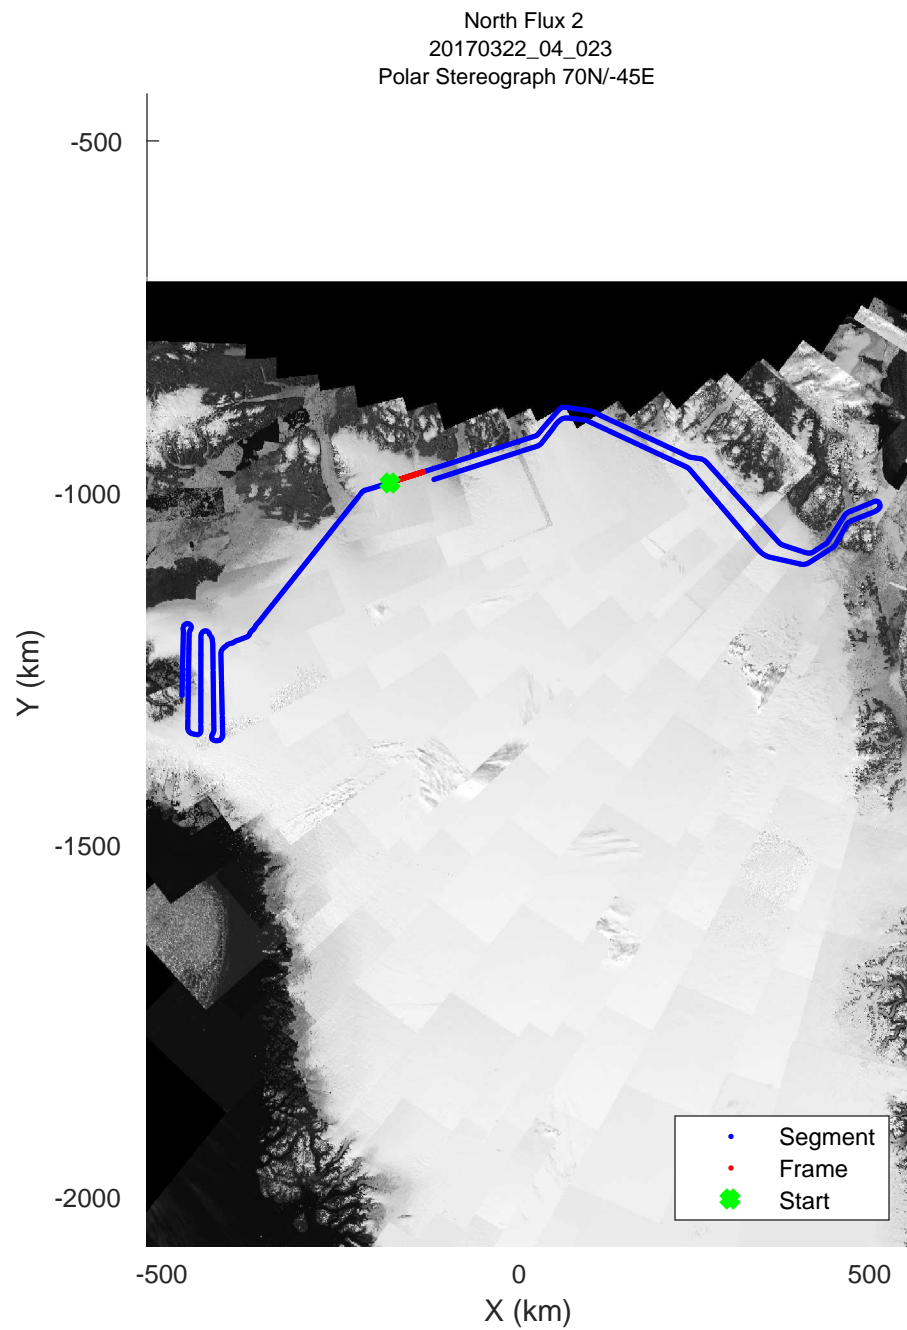

rds 2017\_Greenland\_P3: "North Flux 2" 20170322\_04\_021: 13:44:41.7 to 13:51:04.7 GPS

rds 2017\_Greenland\_P3: "North Flux 2" 20170322\_04\_022: 13:51:04.9 to 13:57:44.6 GPS

rds 2017\_Greenland\_P3: "North Flux 2" 20170322\_04\_022: 13:51:04.9 to 13:57:44.6 GPS