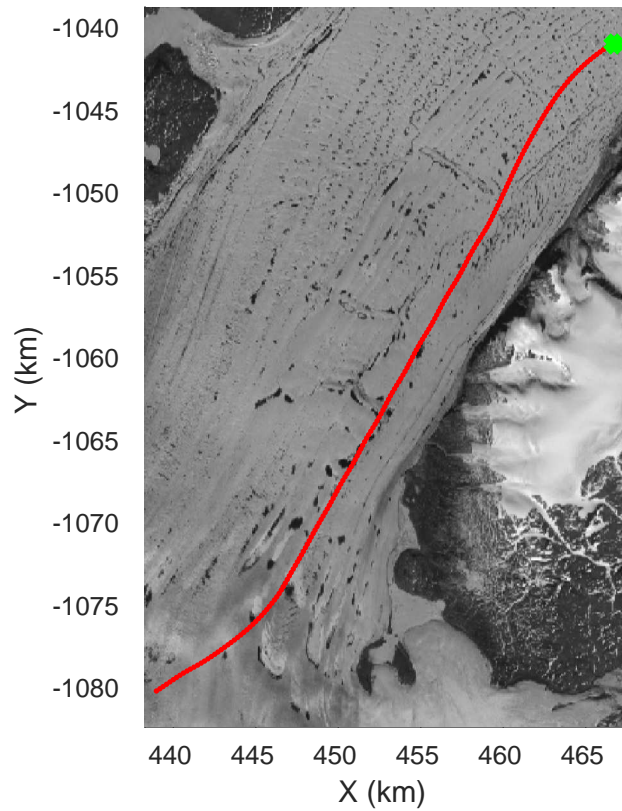

North Flux 2  
20170322\_04\_039  
Polar Stereograph 70N/-45E

rds 2017\_Greenland\_P3: "North Flux 2" 20170322\_04\_039: 15:38:37.7 to 15:45:39.2 GPS

rds 2017\_Greenland\_P3: "North Flux 2" 20170322\_04\_039: 15:38:37.7 to 15:45:39.2 GPS

North Flux 2  
20170322\_04\_040  
Polar Stereograph 70N/-45E

rds 2017\_Greenland\_P3: "North Flux 2" 20170322\_04\_040: 15:45:39.6 to 15:52:42.0 GPS

rds 2017\_Greenland\_P3: "North Flux 2" 20170322\_04\_040: 15:45:39.6 to 15:52:42.0 GPS

rds 2017\_Greenland\_P3: "North Flux 2" 20170322\_04\_041: 15:52:42.3 to 15:59:17.7 GPS

rds 2017\_Greenland\_P3: "North Flux 2" 20170322\_04\_041: 15:52:42.3 to 15:59:17.7 GPS

North Flux 2  
20170322\_04\_042  
Polar Stereograph 70N/-45E