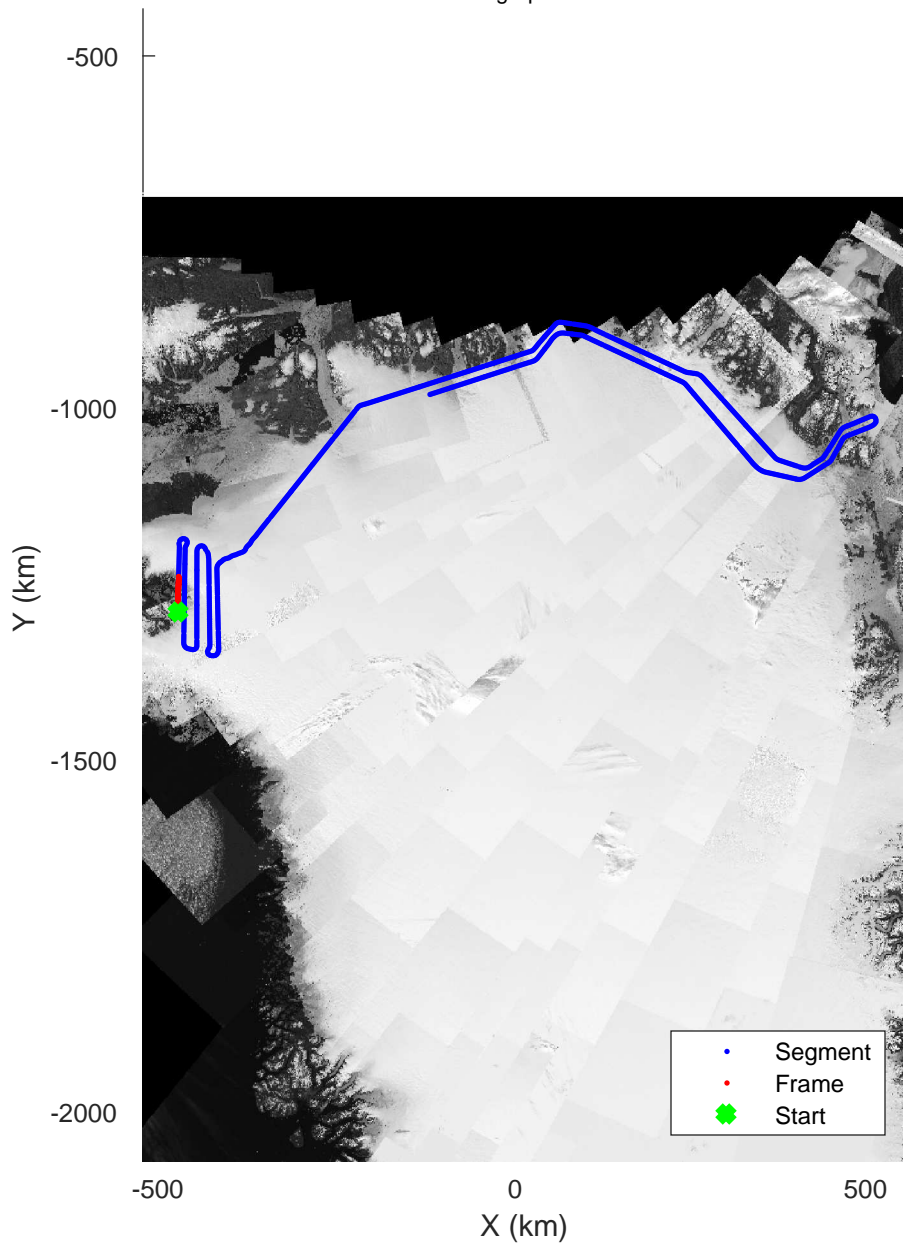

North Flux 2  
 20170322\_04\_001  
 Polar Stereograph 70N/-45E

rds 2017\_Greenland\_P3: "North Flux 2" 20170322\_04\_001: 11:39:49.8 to 11:46:05.0 GPS

rds 2017\_Greenland\_P3: "North Flux 2" 20170322\_04\_001: 11:39:49.8 to 11:46:05.0 GPS

North Flux 2  
20170322\_04\_002  
Polar Stereograph 70N/-45E

rds 2017\_Greenland\_P3: "North Flux 2" 20170322\_04\_002: 11:46:05.2 to 11:52:15.3 GPS

rds 2017\_Greenland\_P3: "North Flux 2" 20170322\_04\_002: 11:46:05.2 to 11:52:15.3 GPS