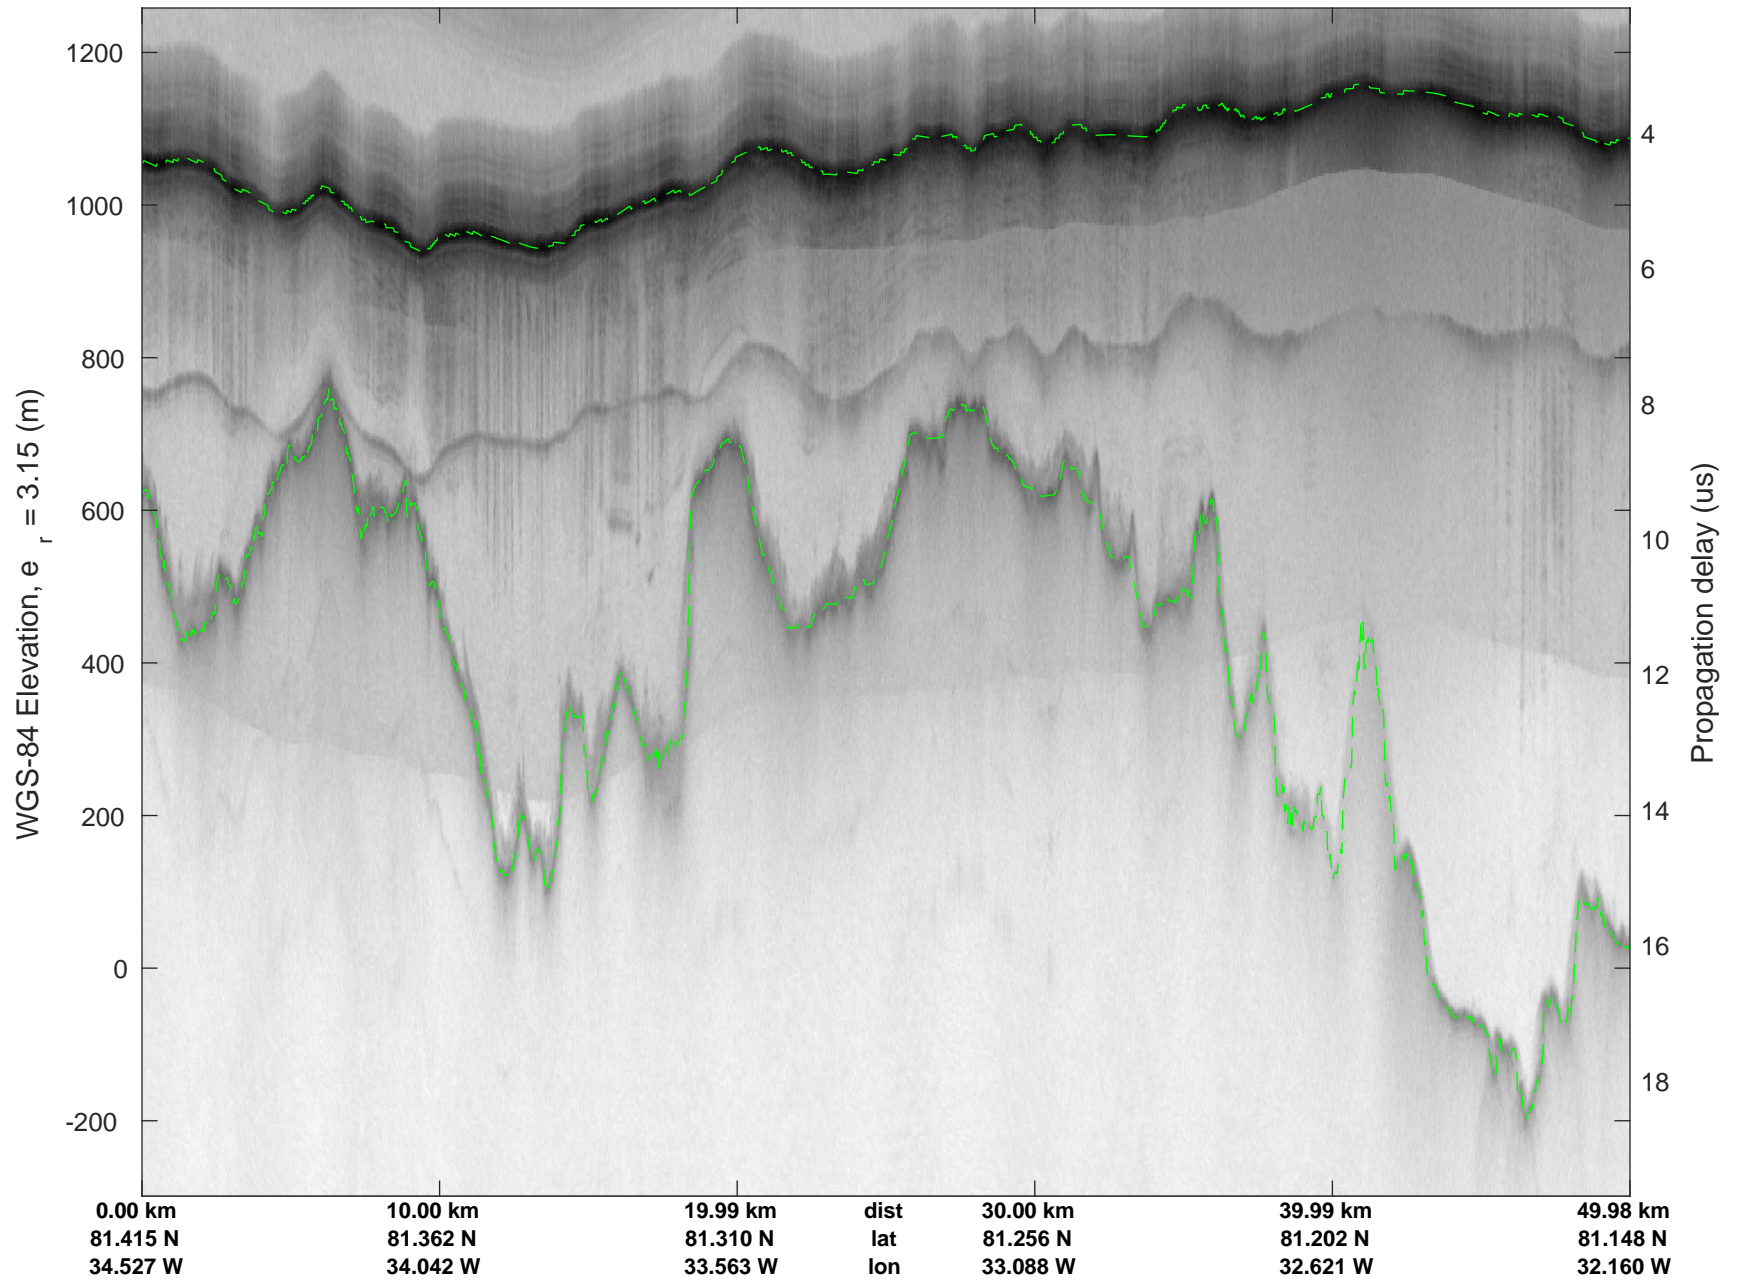

rds 2017\_Greenland\_P3: "North Flux 2" 20170322\_04\_029: 14:35:36.4 to 14:41:52.0 GPS

rds 2017\_Greenland\_P3: "North Flux 2" 20170322\_04\_029: 14:35:36.4 to 14:41:52.0 GPS

North Flux 2  
20170322\_04\_030  
Polar Stereograph 70N/-45E

rds 2017\_Greenland\_P3: "North Flux 2" 20170322\_04\_030: 14:41:52.2 to 14:48:01.9 GPS

rds 2017\_Greenland\_P3: "North Flux 2" 20170322\_04\_030: 14:41:52.2 to 14:48:01.9 GPS

rds 2017\_Greenland\_P3: "North Flux 2" 20170322\_04\_031: 14:48:02.1 to 14:54:16.0 GPS

rds 2017\_Greenland\_P3: "North Flux 2" 20170322\_04\_031: 14:48:02.1 to 14:54:16.0 GPS

rds 2017\_Greenland\_P3: "North Flux 2" 20170322\_04\_032: 14:54:16.2 to 15:00:30.9 GPS

rds 2017\_Greenland\_P3: "North Flux 2" 20170322\_04\_032: 14:54:16.2 to 15:00:30.9 GPS