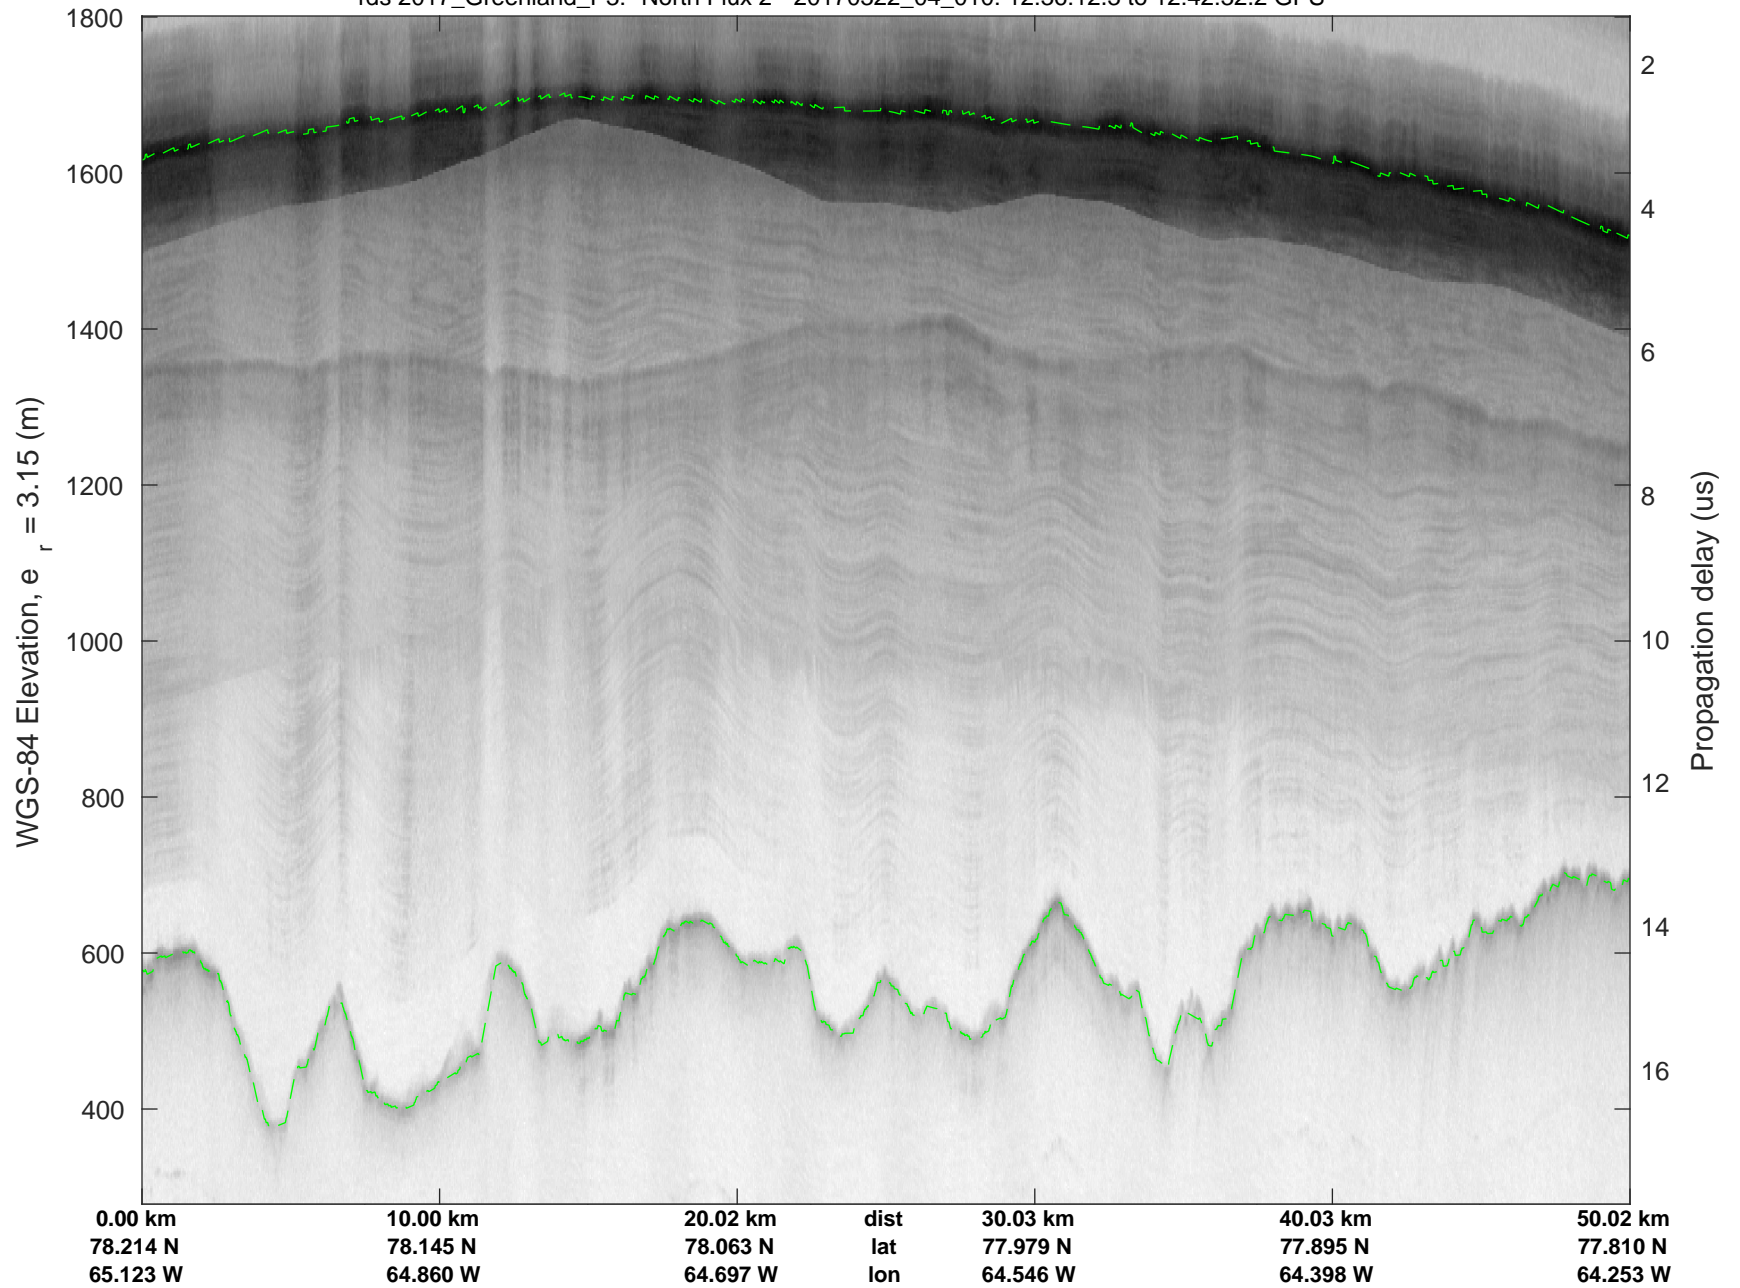

North Flux 2  
20170322\_04\_008  
Polar Stereograph 70N/-45E

rds 2017\_Greenland\_P3: "North Flux 2" 20170322\_04\_008: 12:23:45.8 to 12:29:45.4 GPS

rds 2017\_Greenland\_P3: "North Flux 2" 20170322\_04\_008: 12:23:45.8 to 12:29:45.4 GPS

North Flux 2  
20170322\_04\_009  
Polar Stereograph 70N/-45E

rds 2017\_Greenland\_P3: "North Flux 2" 20170322\_04\_009: 12:29:45.7 to 12:36:12.0 GPS

rds 2017\_Greenland\_P3: "North Flux 2" 20170322\_04\_009: 12:29:45.7 to 12:36:12.0 GPS

rds 2017\_Greenland\_P3: "North Flux 2" 20170322\_04\_010: 12:36:12.3 to 12:42:32.2 GPS

rds 2017\_Greenland\_P3: "North Flux 2" 20170322\_04\_010: 12:36:12.3 to 12:42:32.2 GPS

rds 2017\_Greenland\_P3: "North Flux 2" 20170322\_04\_011: 12:42:32.5 to 12:48:48.2 GPS

rds 2017\_Greenland\_P3: "North Flux 2" 20170322\_04\_011: 12:42:32.5 to 12:48:48.2 GPS

North Flux 2  
20170322\_04\_012  
Polar Stereograph 70N/-45E

rds 2017\_Greenland\_P3: "North Flux 2" 20170322\_04\_012: 12:48:48.4 to 12:55:06.0 GPS