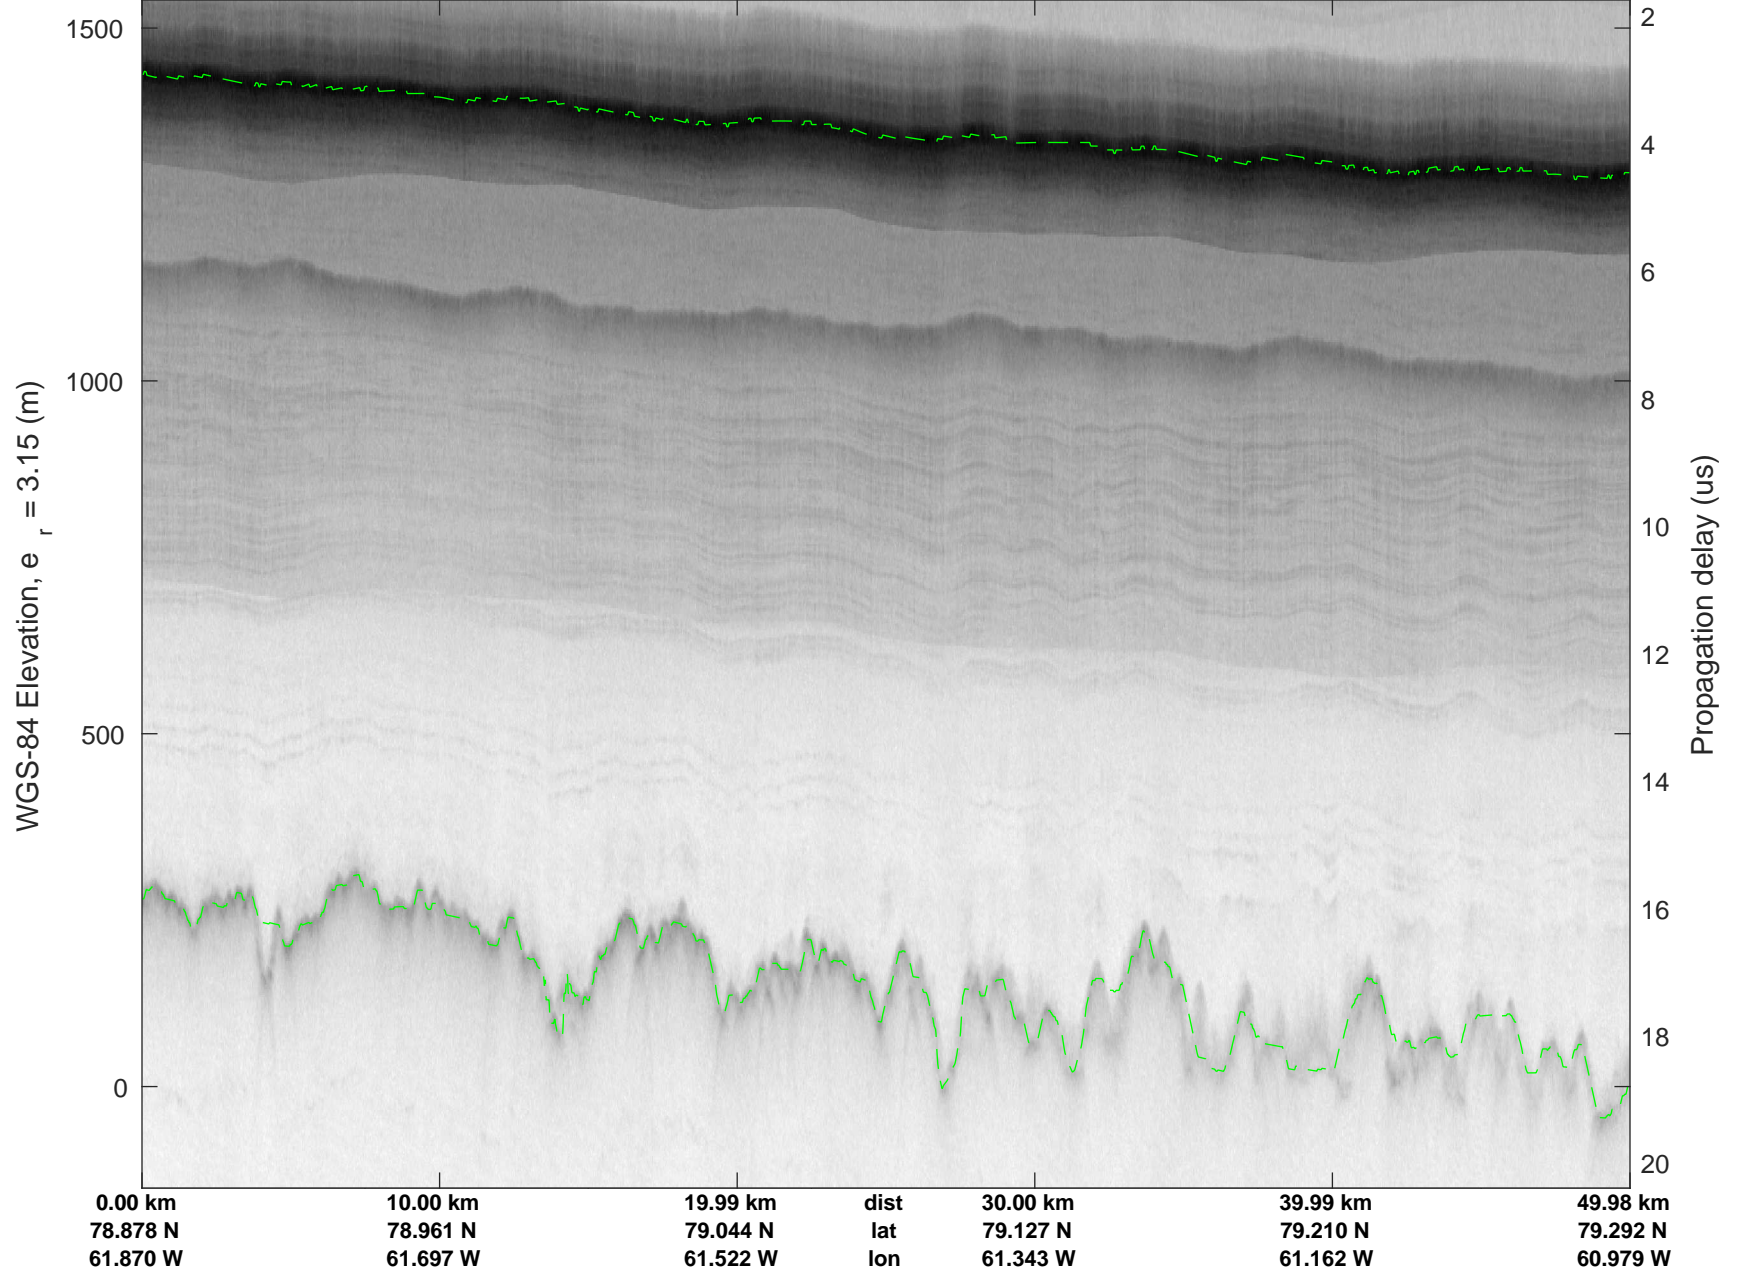

rds 2017_Greenland_P3: "North Flux 2" 20170322_04_018: 13:25:50.1 to 13:32:13.5 GPS