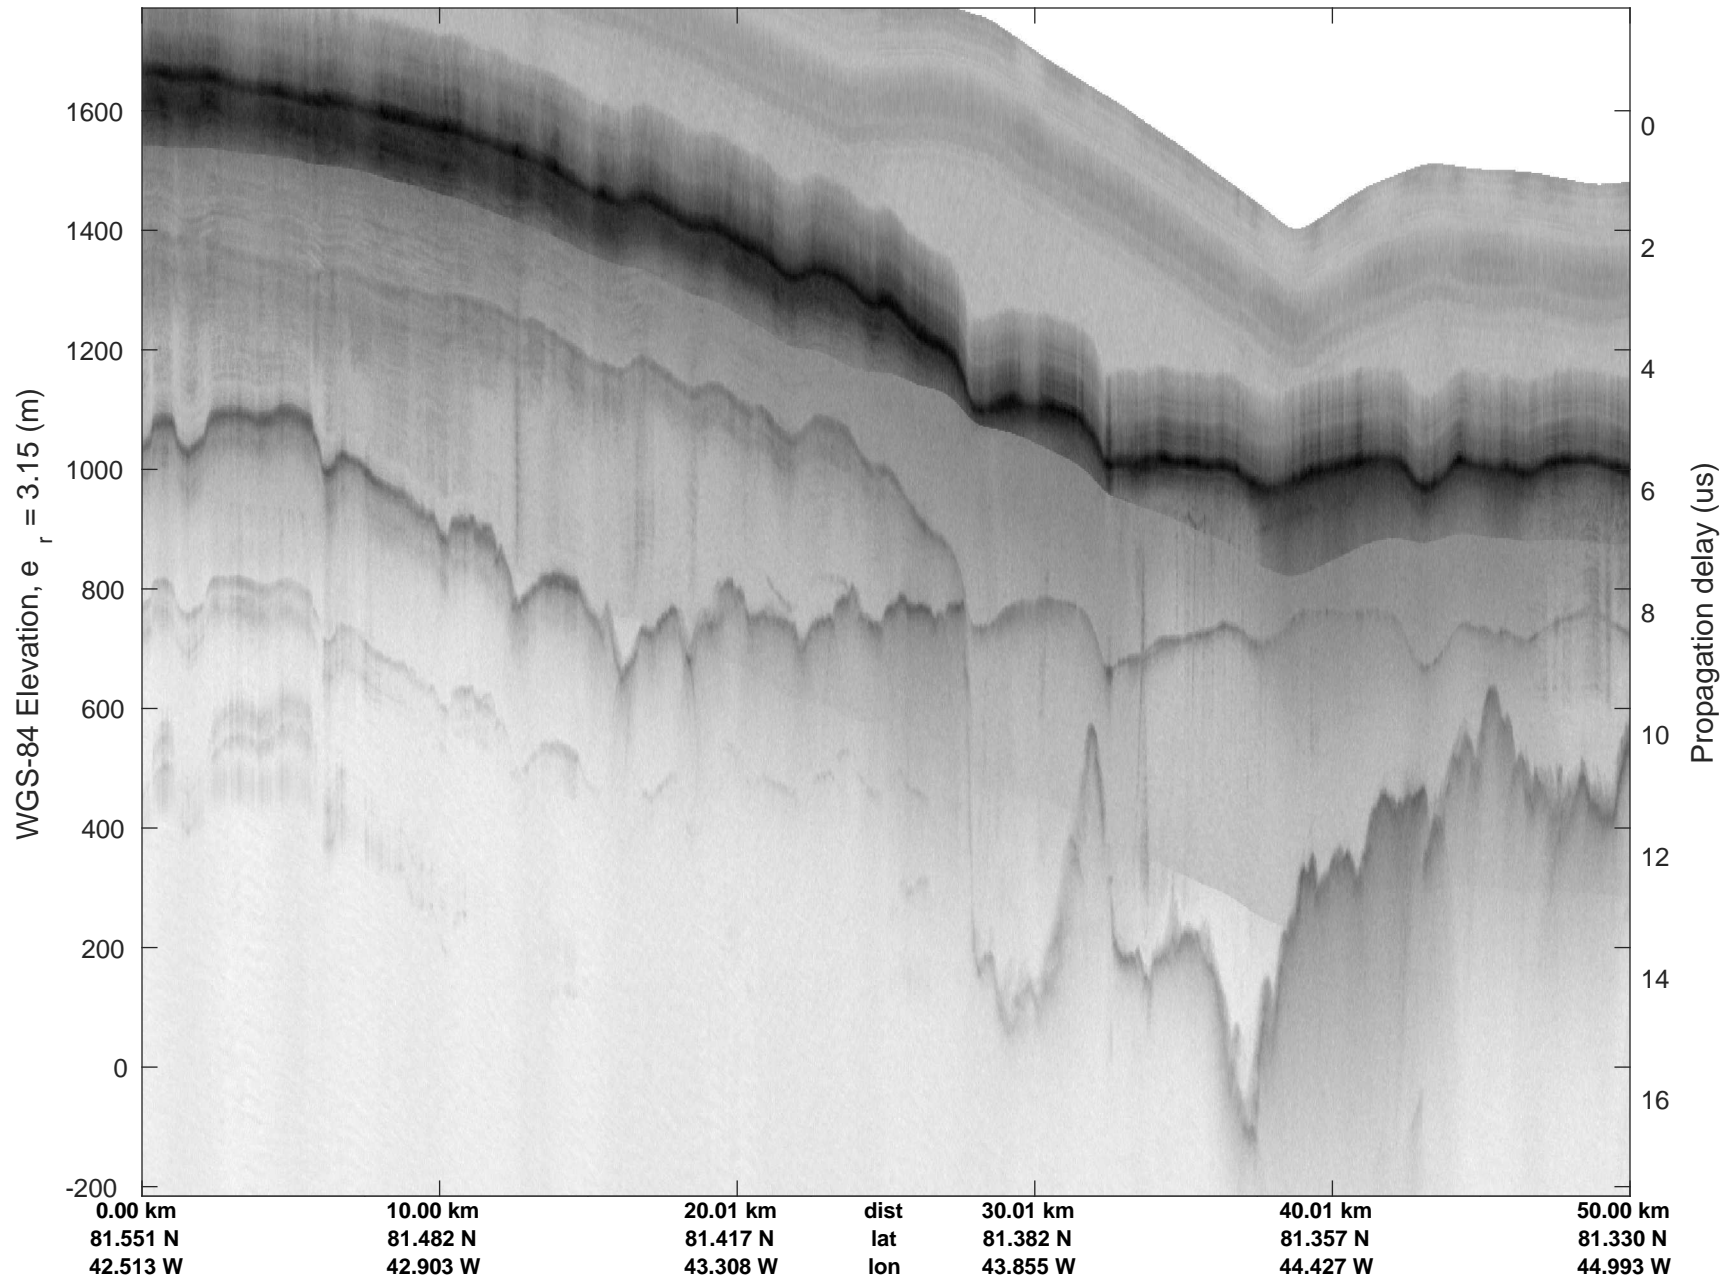

rds 2017_Greenland_P3: "North Flux 2" 20170322_04_052: 17:00:13.9 to 17:06:17.5 GPS