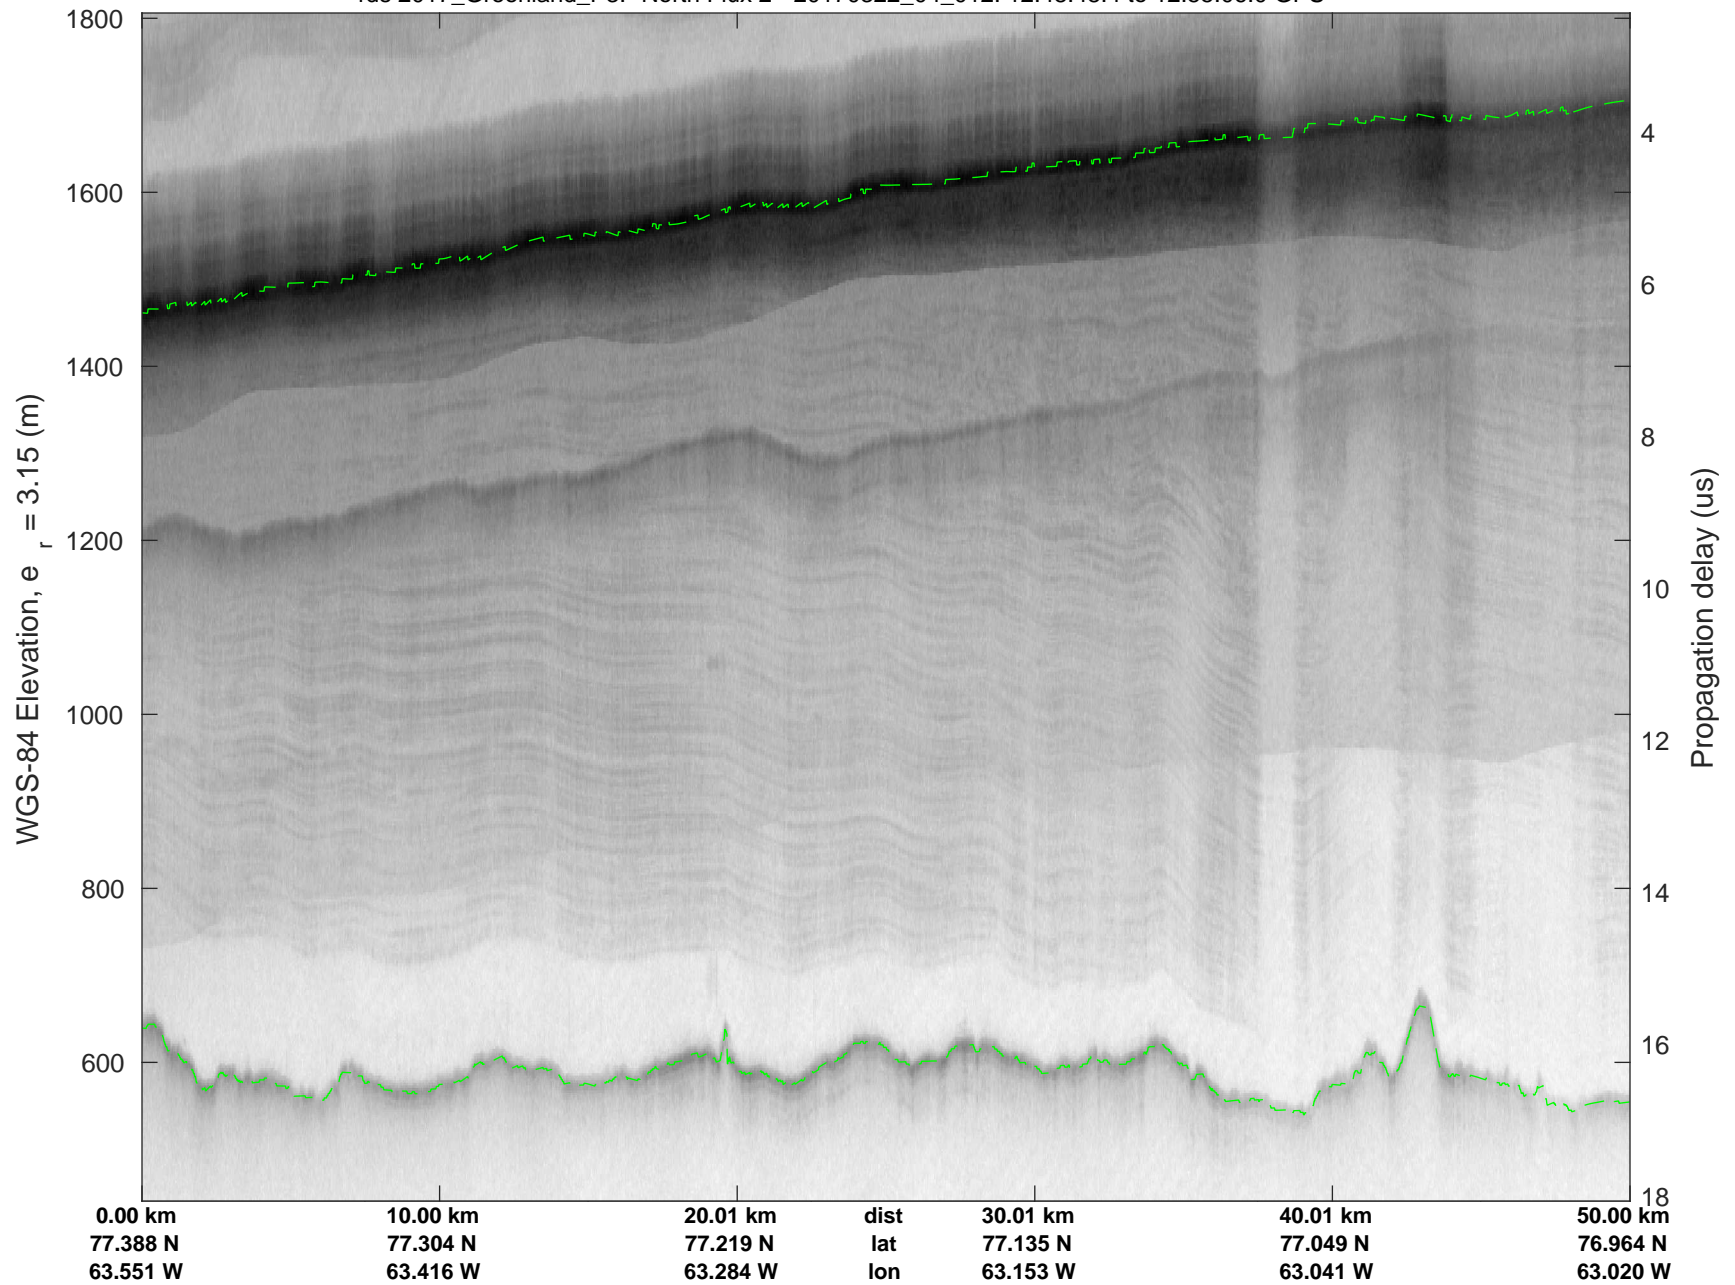

rds 2017\_Greenland\_P3: "North Flux 2" 20170322\_04\_011: 12:42:32.5 to 12:48:48.2 GPS

North Flux 2  
20170322\_04\_012  
Polar Stereograph 70N/-45E

rds 2017\_Greenland\_P3: "North Flux 2" 20170322\_04\_012: 12:48:48.4 to 12:55:06.0 GPS

rds 2017\_Greenland\_P3: "North Flux 2" 20170322\_04\_012: 12:48:48.4 to 12:55:06.0 GPS

rds 2017\_Greenland\_P3: "North Flux 2" 20170322\_04\_013: 12:55:06.3 to 13:01:39.3 GPS

rds 2017\_Greenland\_P3: "North Flux 2" 20170322\_04\_013: 12:55:06.3 to 13:01:39.3 GPS