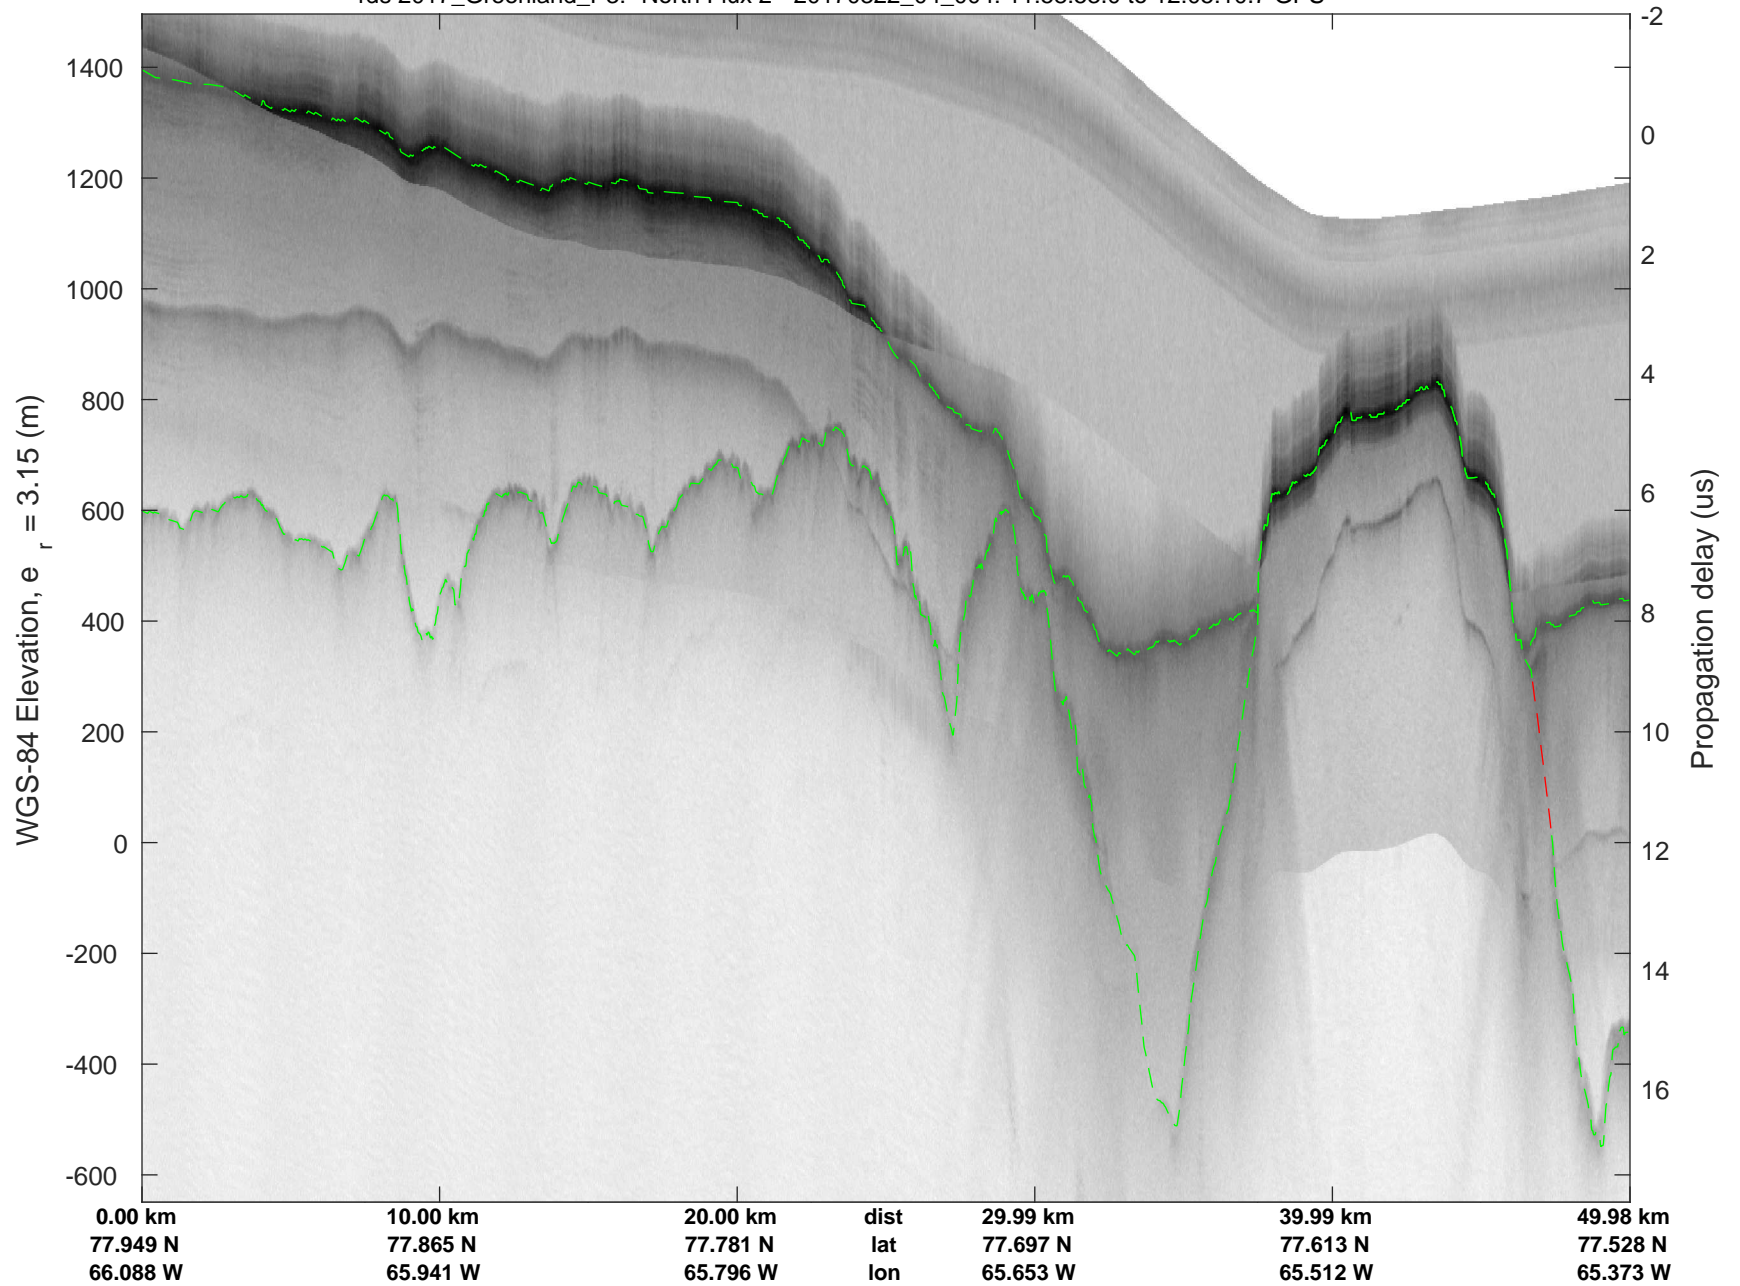

rds 2017_Greenland_P3: "North Flux 2" 20170322_04_004: 11:58:53.0 to 12:05:10.7 GPS