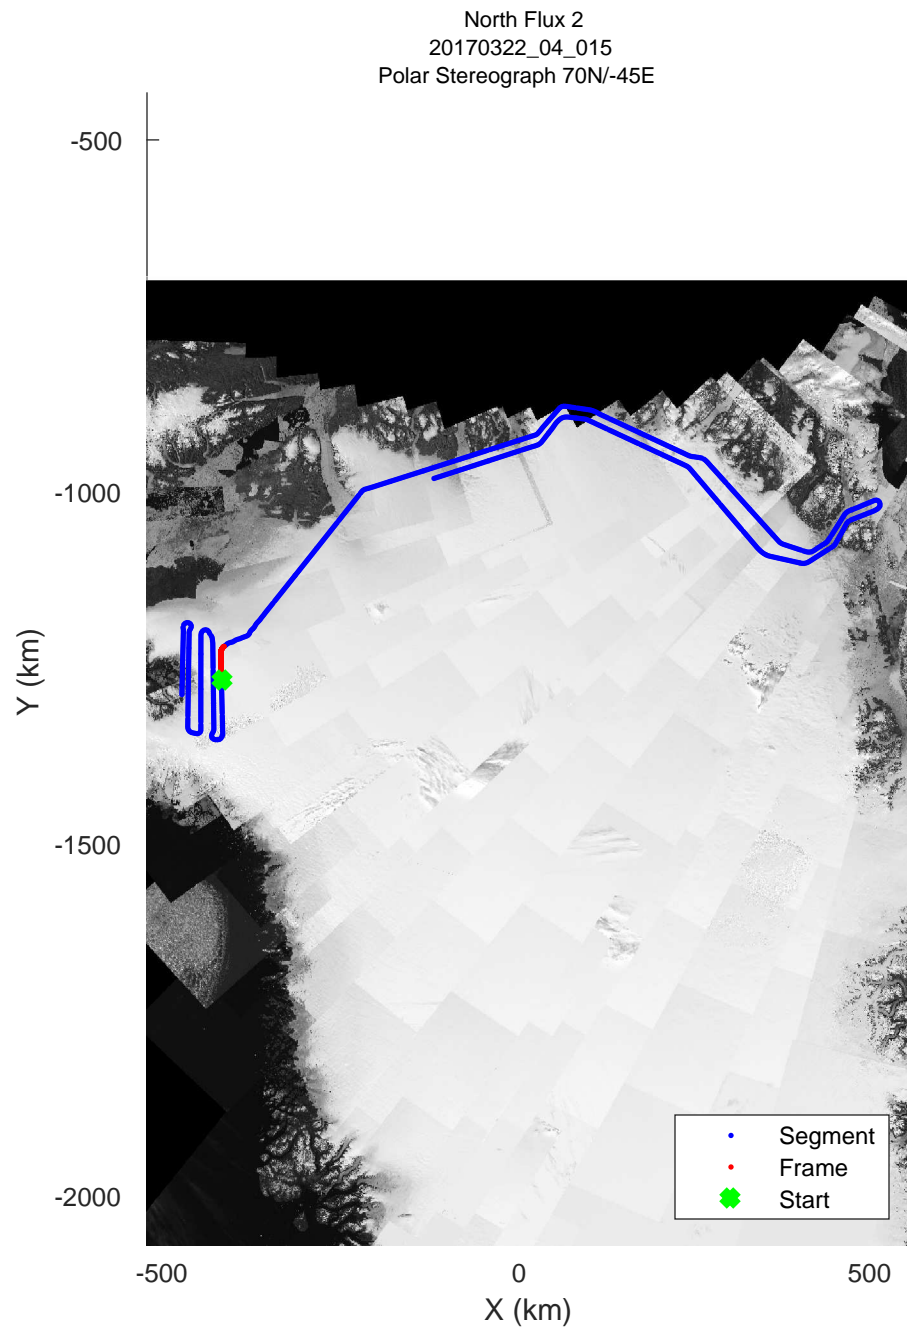

North Flux 2  
20170322\_04\_014  
Polar Stereograph 70N/-45E

rds 2017\_Greenland\_P3: "North Flux 2" 20170322\_04\_014: 13:01:39.6 to 13:07:32.0 GPS

rds 2017\_Greenland\_P3: "North Flux 2" 20170322\_04\_014: 13:01:39.6 to 13:07:32.0 GPS