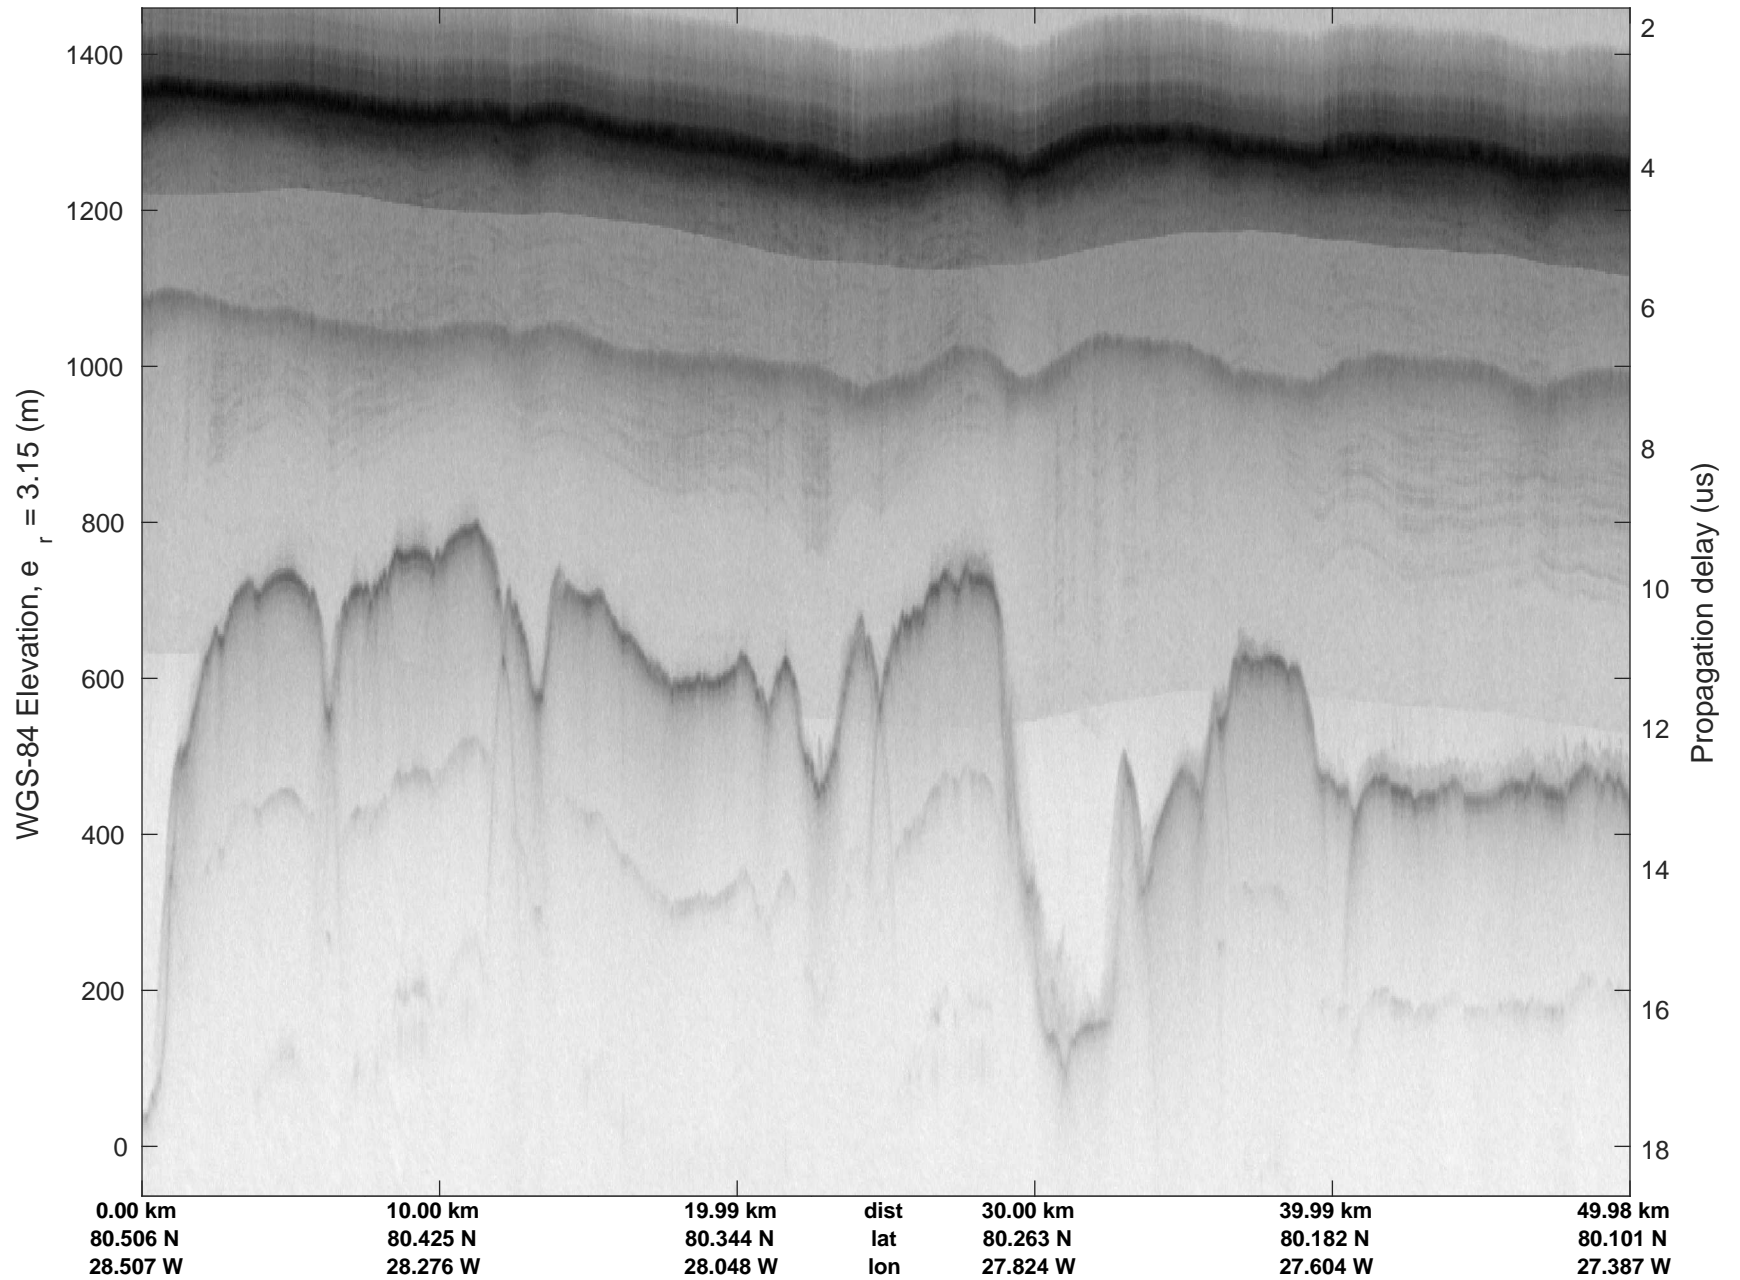

North Flux 2  
20170322\_04\_033  
Polar Stereograph 70N/-45E

rds 2017\_Greenland\_P3: "North Flux 2" 20170322\_04\_033: 15:00:31.2 to 15:06:44.3 GPS

rds 2017\_Greenland\_P3: "North Flux 2" 20170322\_04\_033: 15:00:31.2 to 15:06:44.3 GPS

North Flux 2  
 20170322\_04\_034  
 Polar Stereograph 70N/-45E

rds 2017\_Greenland\_P3: "North Flux 2" 20170322\_04\_034: 15:06:44.5 to 15:13:01.1 GPS

rds 2017\_Greenland\_P3: "North Flux 2" 20170322\_04\_034: 15:06:44.5 to 15:13:01.1 GPS