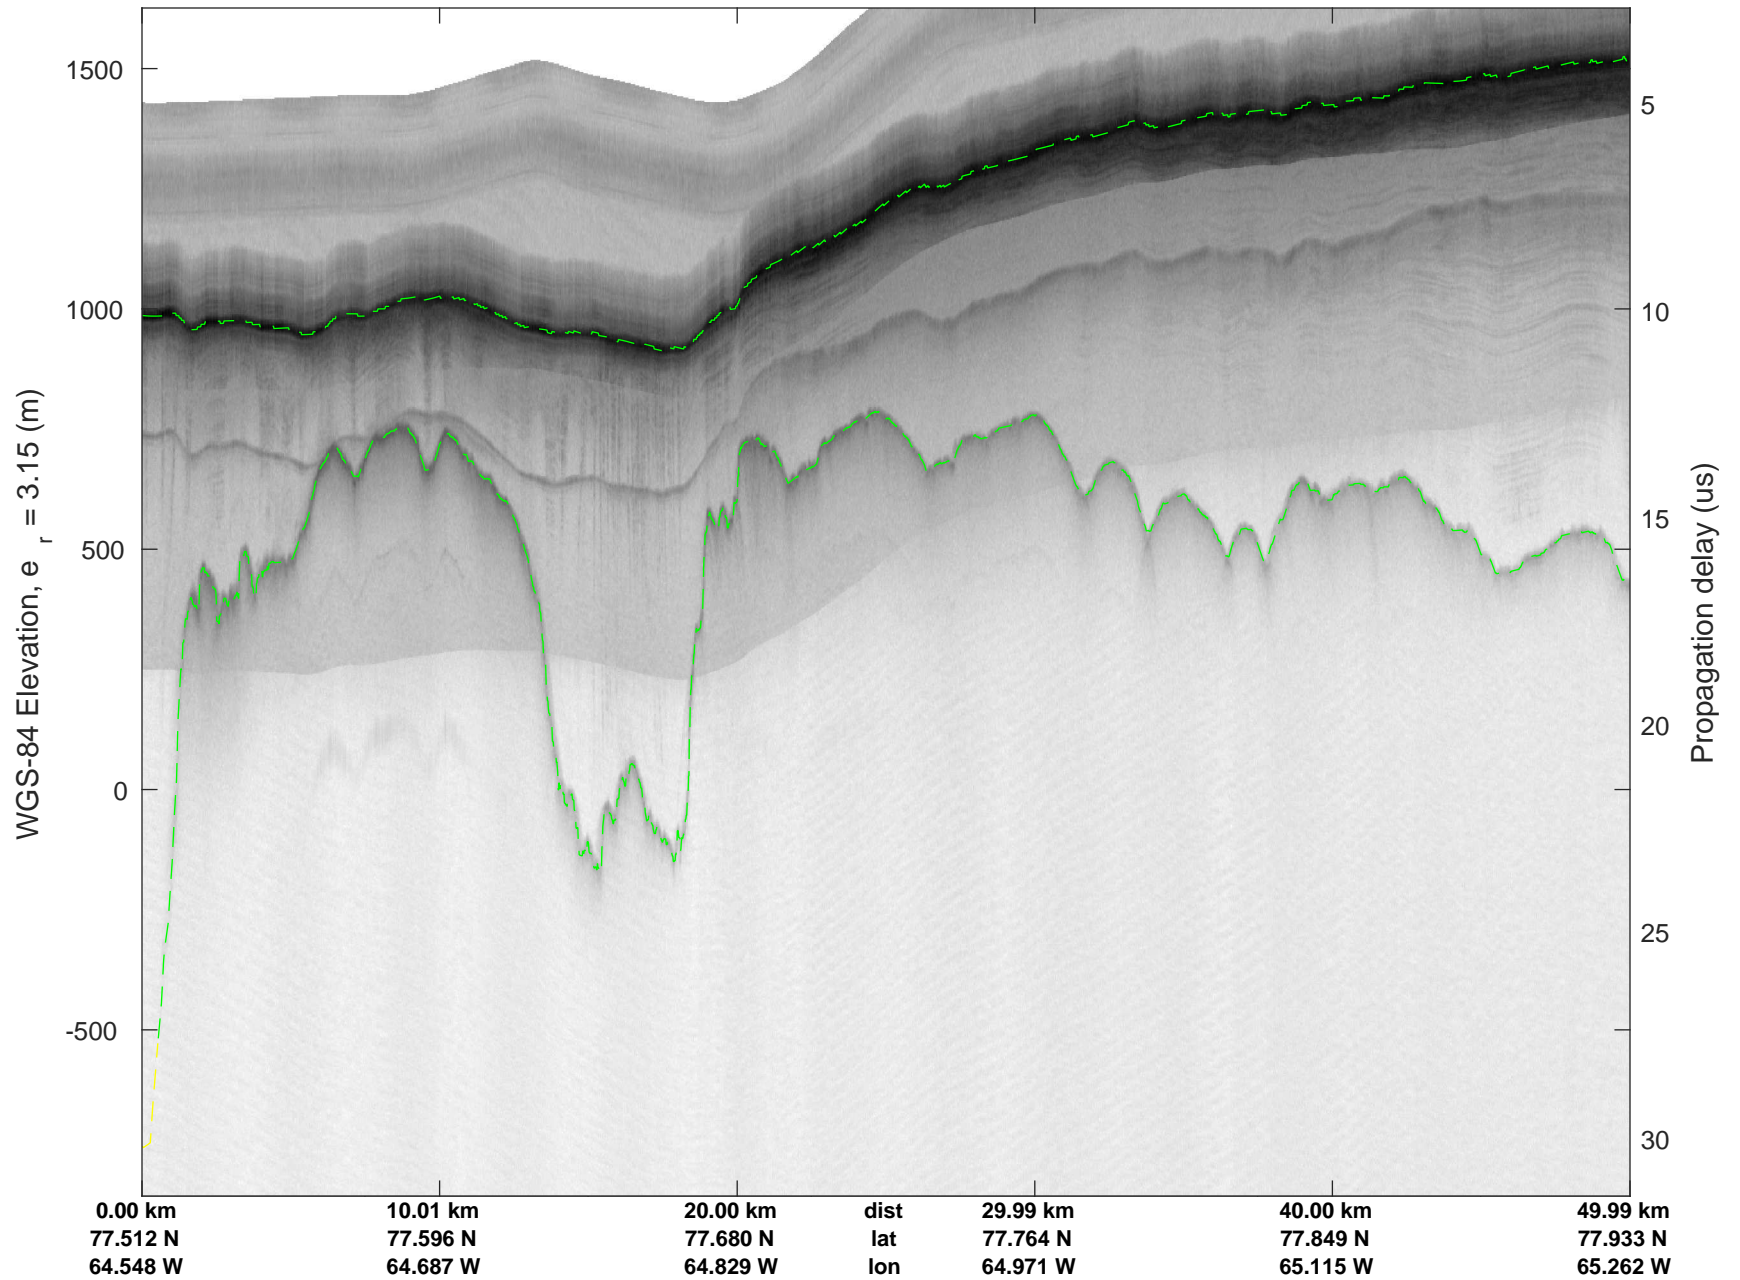

North Flux 2  
20170322\_04\_007  
Polar Stereograph 70N/-45E

rds 2017\_Greenland\_P3: "North Flux 2" 20170322\_04\_007: 12:17:51.9 to 12:23:45.5 GPS

rds 2017\_Greenland\_P3: "North Flux 2" 20170322\_04\_007: 12:17:51.9 to 12:23:45.5 GPS

North Flux 2  
20170322\_04\_008  
Polar Stereograph 70N/-45E

rds 2017\_Greenland\_P3: "North Flux 2" 20170322\_04\_008: 12:23:45.8 to 12:29:45.4 GPS

rds 2017\_Greenland\_P3: "North Flux 2" 20170322\_04\_008: 12:23:45.8 to 12:29:45.4 GPS