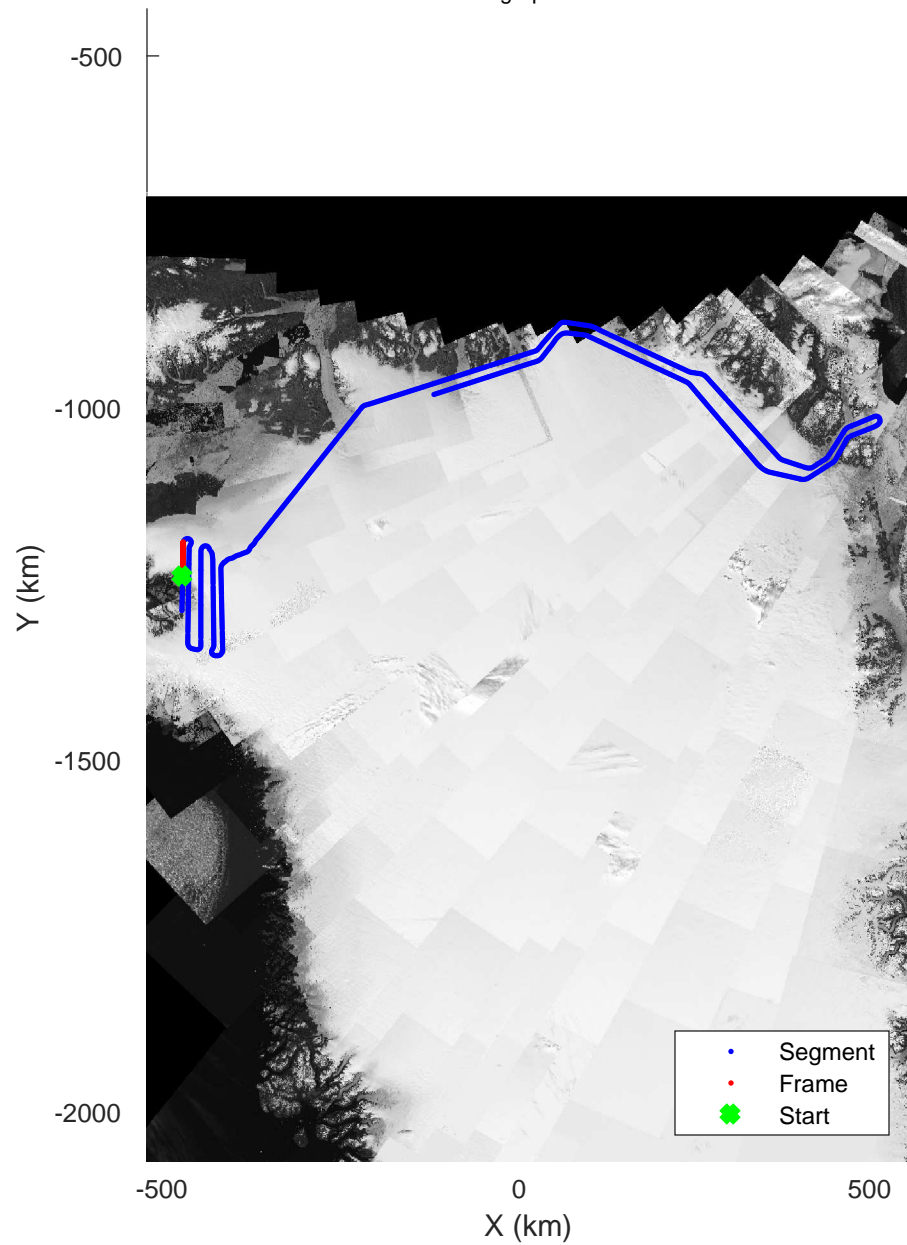

North Flux 2  
 20170322\_04\_001  
 Polar Stereograph 70N/-45E

rds 2017\_Greenland\_P3: "North Flux 2" 20170322\_04\_001: 11:39:49.8 to 11:46:05.0 GPS

rds 2017\_Greenland\_P3: "North Flux 2" 20170322\_04\_001: 11:39:49.8 to 11:46:05.0 GPS

North Flux 2  
20170322\_04\_002  
Polar Stereograph 70N/-45E

rds 2017\_Greenland\_P3: "North Flux 2" 20170322\_04\_002: 11:46:05.2 to 11:52:15.3 GPS

rds 2017\_Greenland\_P3: "North Flux 2" 20170322\_04\_002: 11:46:05.2 to 11:52:15.3 GPS