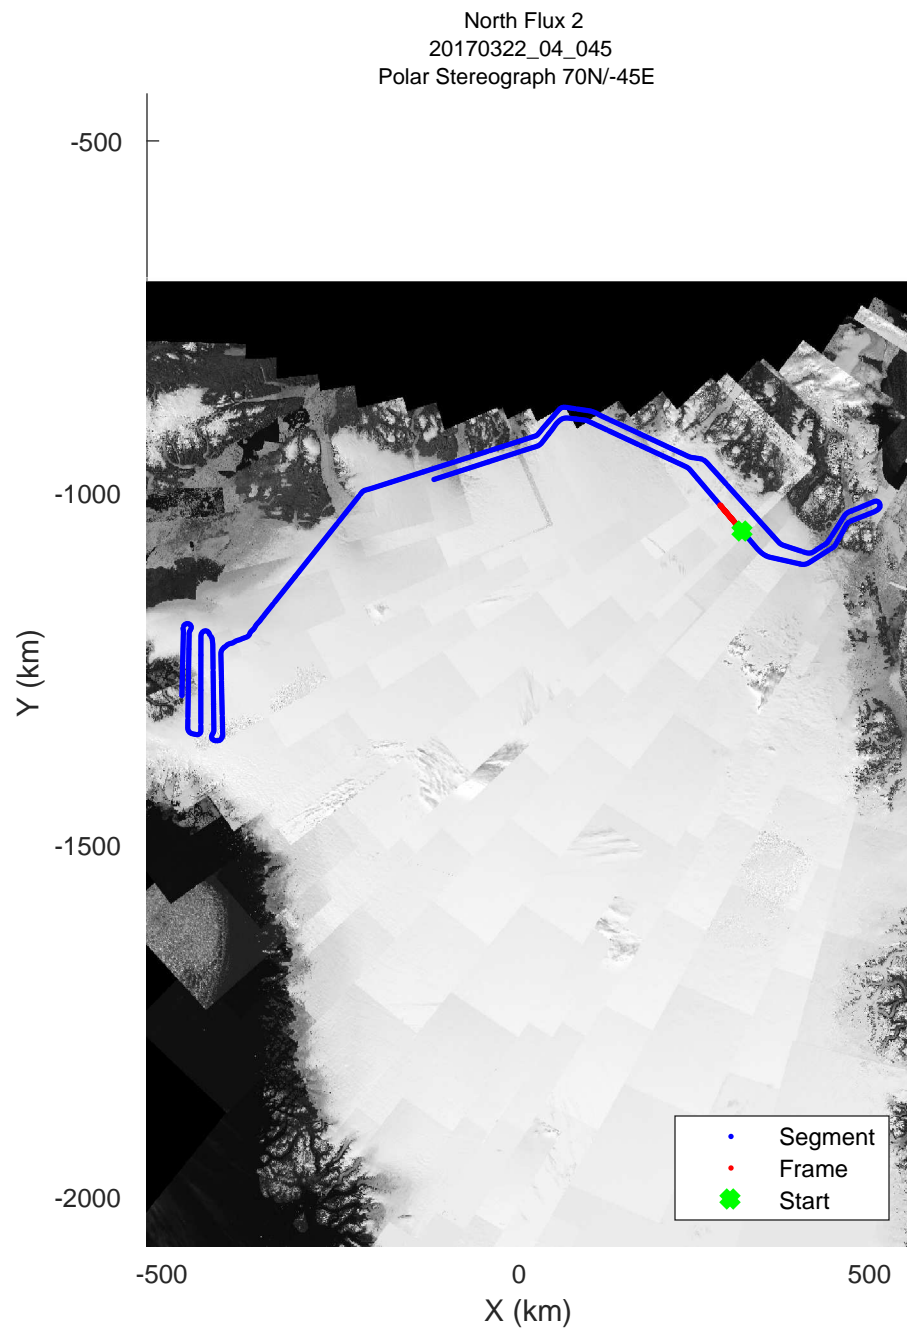

rds 2017\_Greenland\_P3: "North Flux 2" 20170322\_04\_043: 16:05:40.7 to 16:11:58.7 GPS

rds 2017\_Greenland\_P3: "North Flux 2" 20170322\_04\_044: 16:11:58.9 to 16:18:07.2 GPS

rds 2017\_Greenland\_P3: "North Flux 2" 20170322\_04\_044: 16:11:58.9 to 16:18:07.2 GPS