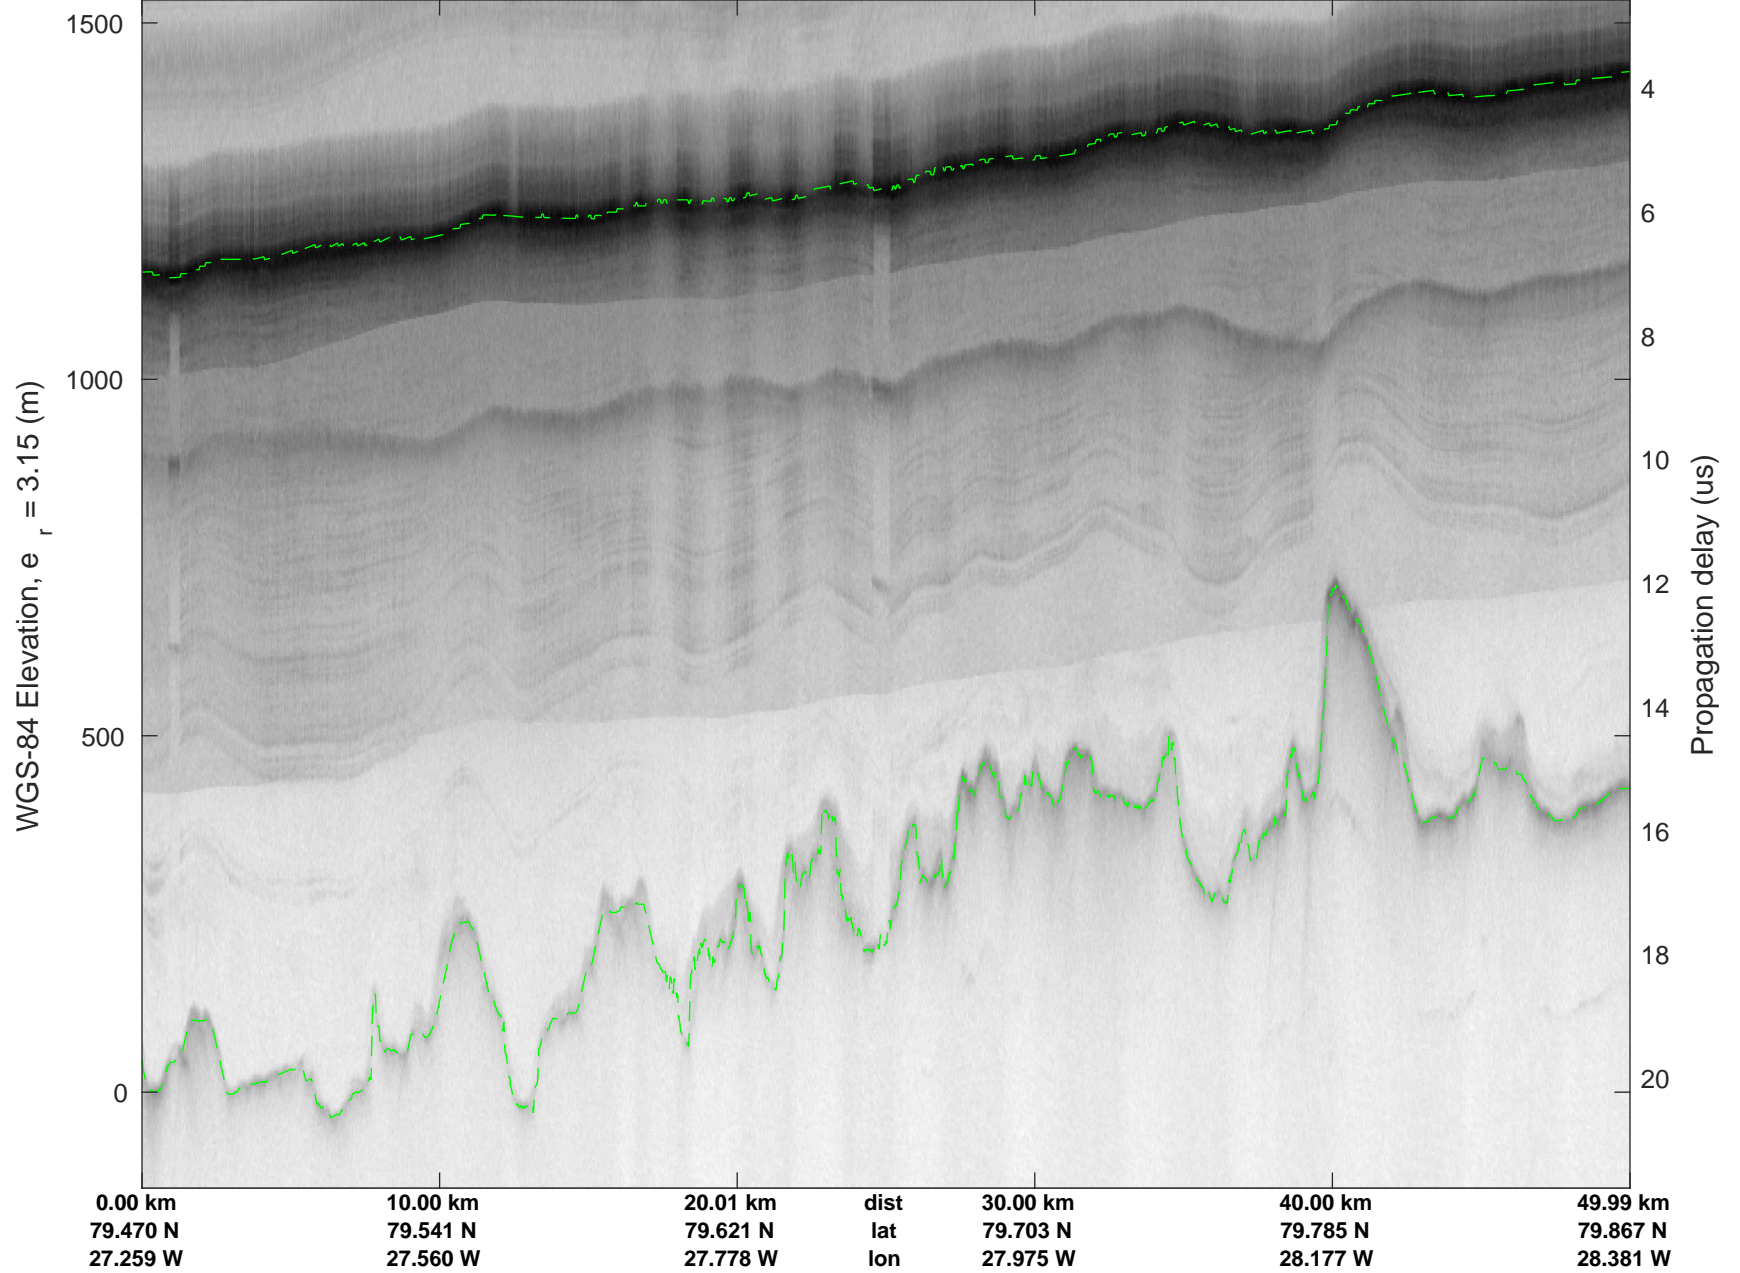

rds 2017\_Greenland\_P3: "North Flux 2" 20170322\_04\_042: 15:59:18.0 to 16:05:40.5 GPS

rds 2017\_Greenland\_P3: "North Flux 2" 20170322\_04\_042: 15:59:18.0 to 16:05:40.5 GPS

rds 2017\_Greenland\_P3: "North Flux 2" 20170322\_04\_043: 16:05:40.7 to 16:11:58.7 GPS

rds 2017\_Greenland\_P3: "North Flux 2" 20170322\_04\_043: 16:05:40.7 to 16:11:58.7 GPS

rds 2017\_Greenland\_P3: "North Flux 2" 20170322\_04\_044: 16:11:58.9 to 16:18:07.2 GPS

rds 2017\_Greenland\_P3: "North Flux 2" 20170322\_04\_044: 16:11:58.9 to 16:18:07.2 GPS

rds 2017\_Greenland\_P3: "North Flux 2" 20170322\_04\_045: 16:18:07.4 to 16:24:10.8 GPS

rds 2017\_Greenland\_P3: "North Flux 2" 20170322\_04\_045: 16:18:07.4 to 16:24:10.8 GPS

rds 2017\_Greenland\_P3: "North Flux 2" 20170322\_04\_046: 16:24:11.0 to 16:30:11.9 GPS