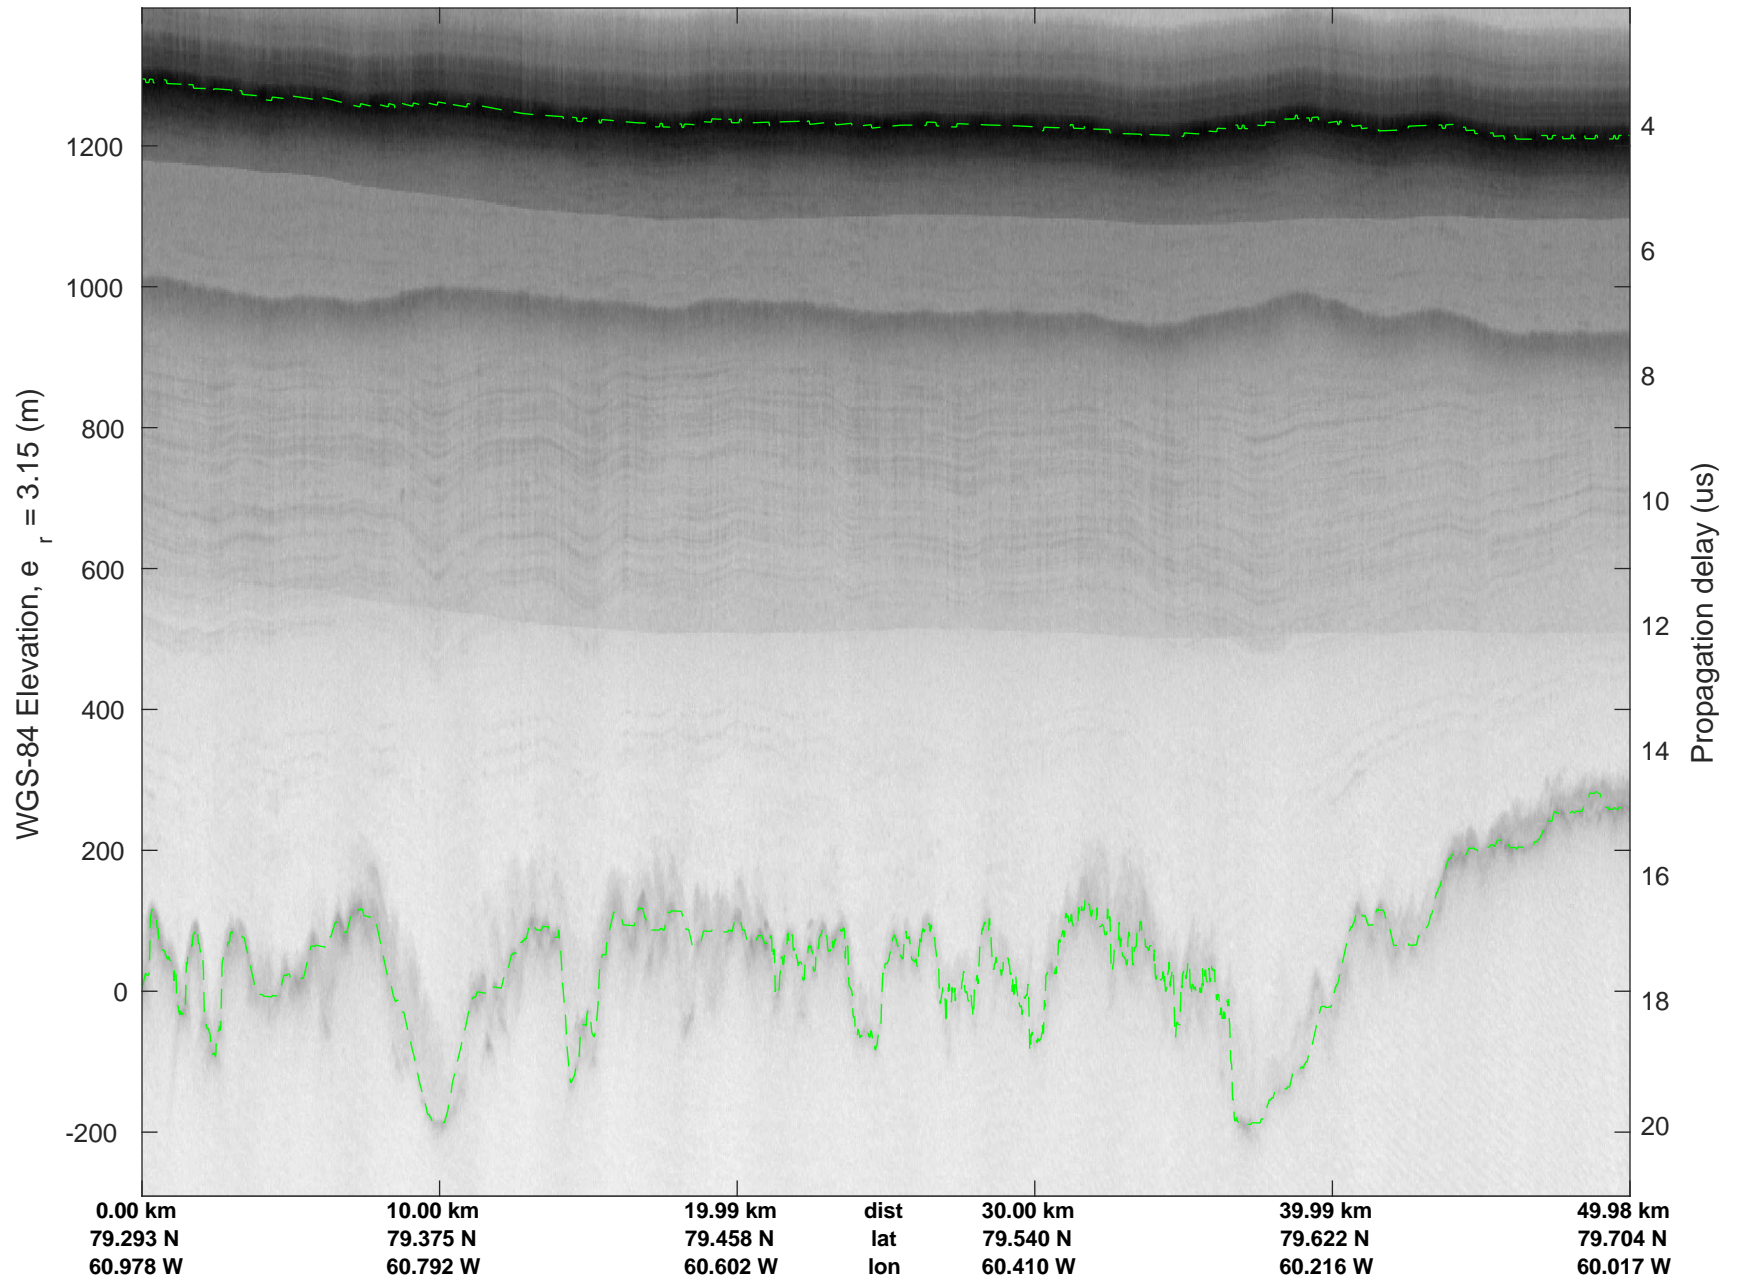

rds 2017\_Greenland\_P3: "North Flux 2" 20170322\_04\_018: 13:25:50.1 to 13:32:13.5 GPS

rds 2017\_Greenland\_P3: "North Flux 2" 20170322\_04\_018: 13:25:50.1 to 13:32:13.5 GPS

rds 2017\_Greenland\_P3: "North Flux 2" 20170322\_04\_019: 13:32:13.8 to 13:38:29.1 GPS

rds 2017\_Greenland\_P3: "North Flux 2" 20170322\_04\_019: 13:32:13.8 to 13:38:29.1 GPS

North Flux 2  
20170322\_04\_020  
Polar Stereograph 70N/-45E

rds 2017\_Greenland\_P3: "North Flux 2" 20170322\_04\_020: 13:38:29.4 to 13:44:41.4 GPS