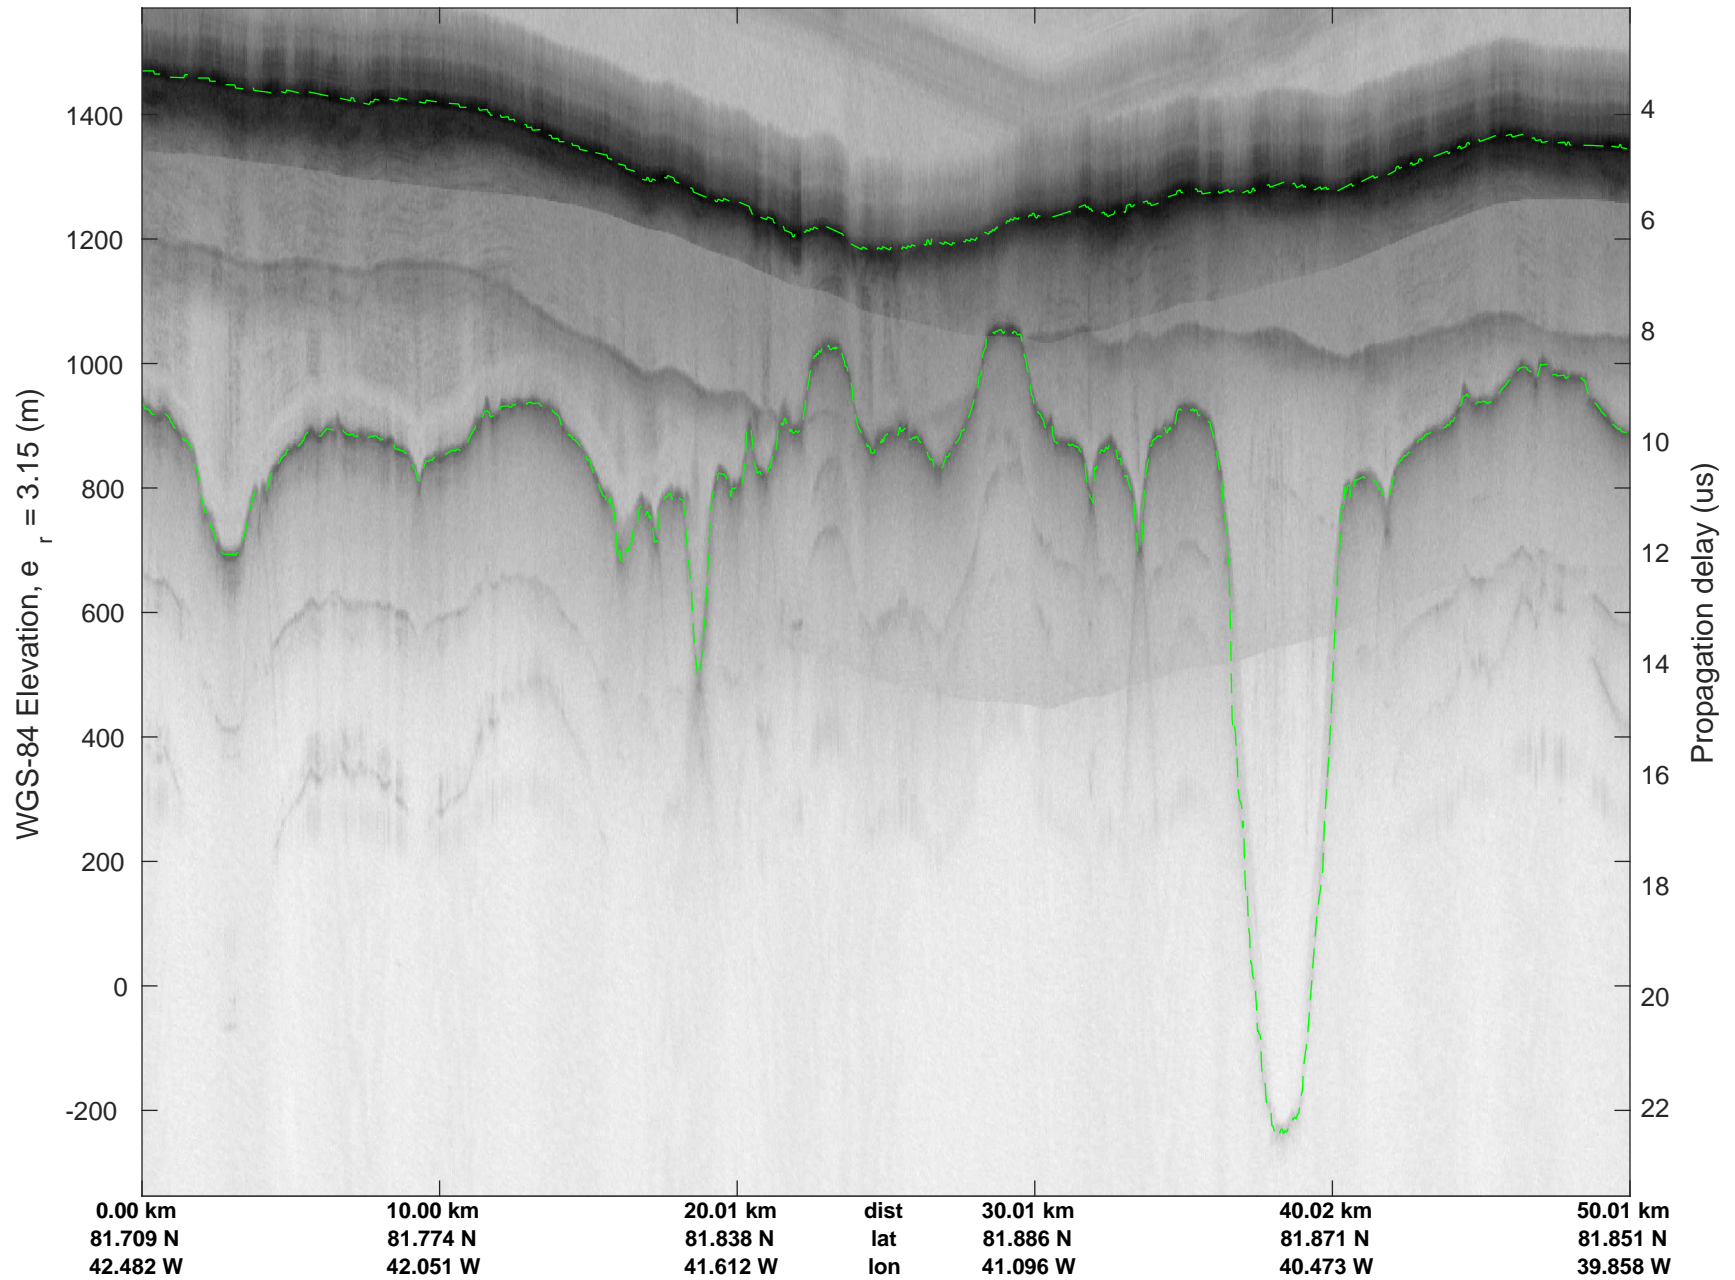

rds 2017\_Greenland\_P3: "North Flux 2" 20170322\_04\_027: 14:23:12.8 to 14:29:25.4 GPS

rds 2017\_Greenland\_P3: "North Flux 2" 20170322\_04\_028: 14:29:25.6 to 14:35:36.1 GPS

rds 2017\_Greenland\_P3: "North Flux 2" 20170322\_04\_028: 14:29:25.6 to 14:35:36.1 GPS

rds 2017\_Greenland\_P3: "North Flux 2" 20170322\_04\_029: 14:35:36.4 to 14:41:52.0 GPS

rds 2017\_Greenland\_P3: "North Flux 2" 20170322\_04\_029: 14:35:36.4 to 14:41:52.0 GPS

North Flux 2  
20170322\_04\_030  
Polar Stereograph 70N/-45E