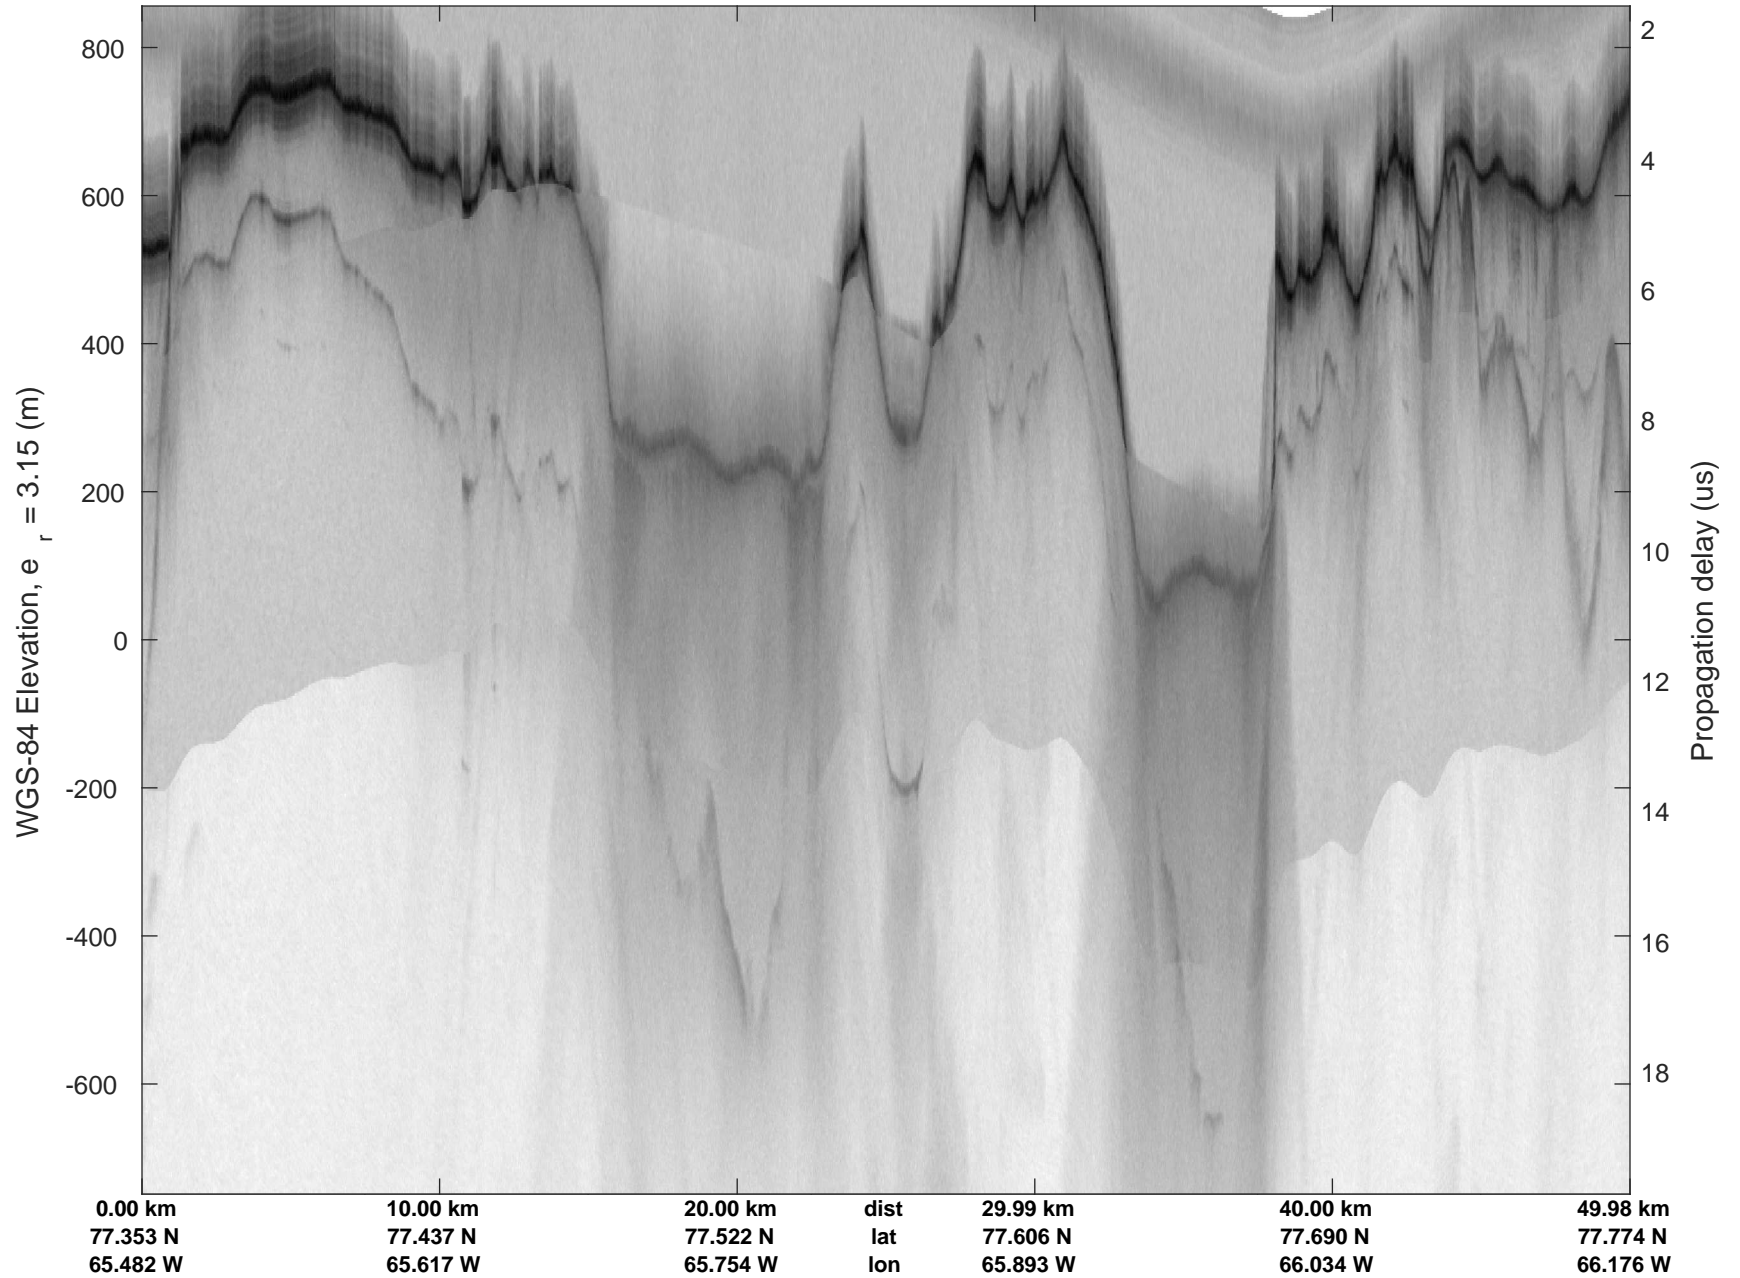

North Flux 2  
 20170322\_04\_001  
 Polar Stereograph 70N/-45E

rds 2017\_Greenland\_P3: "North Flux 2" 20170322\_04\_001: 11:39:49.8 to 11:46:05.0 GPS

rds 2017\_Greenland\_P3: "North Flux 2" 20170322\_04\_001: 11:39:49.8 to 11:46:05.0 GPS

North Flux 2  
20170322\_04\_002  
Polar Stereograph 70N/-45E

rds 2017\_Greenland\_P3: "North Flux 2" 20170322\_04\_002: 11:46:05.2 to 11:52:15.3 GPS

rds 2017\_Greenland\_P3: "North Flux 2" 20170322\_04\_002: 11:46:05.2 to 11:52:15.3 GPS