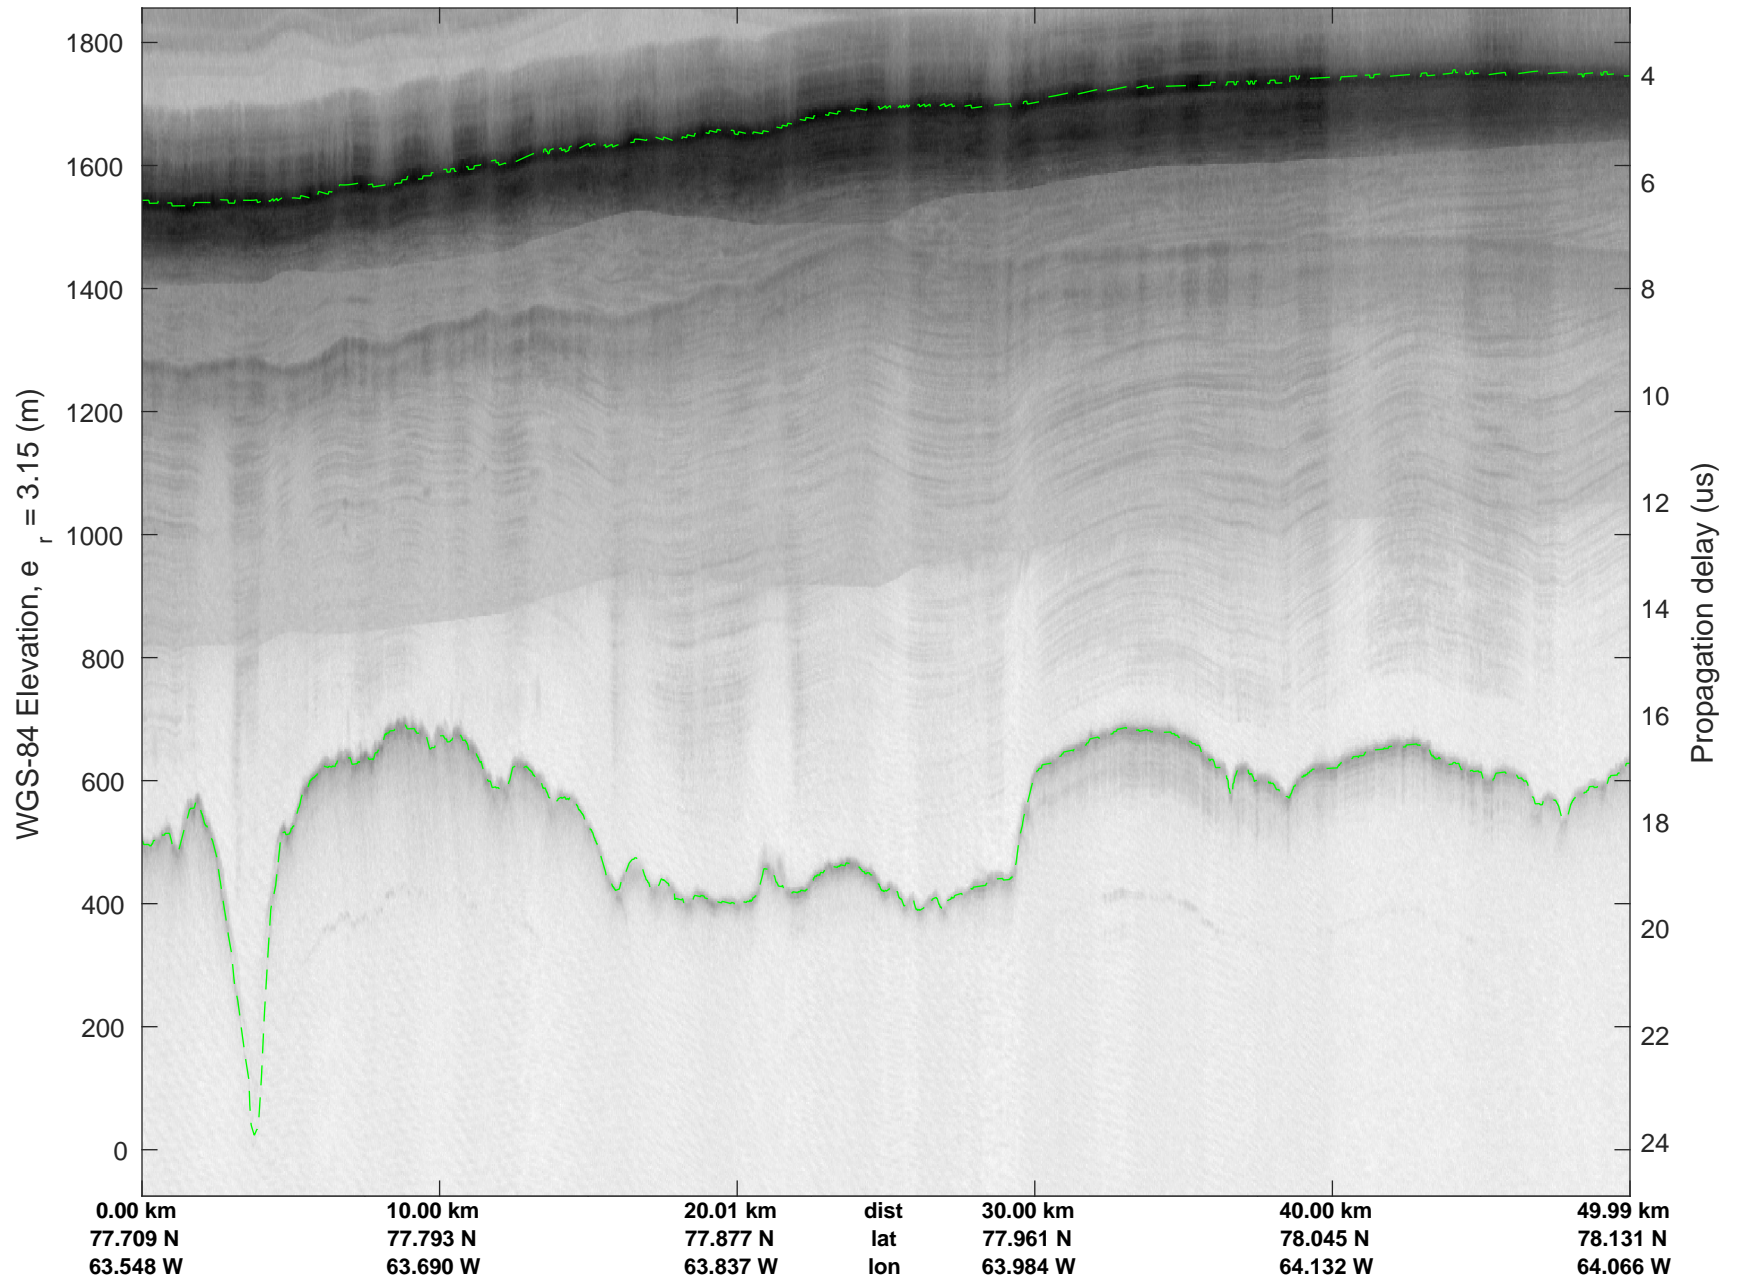

rds 2017_Greenland_P3: "North Flux 2" 20170322_04_015: 13:07:32.2 to 13:13:33.1 GPS