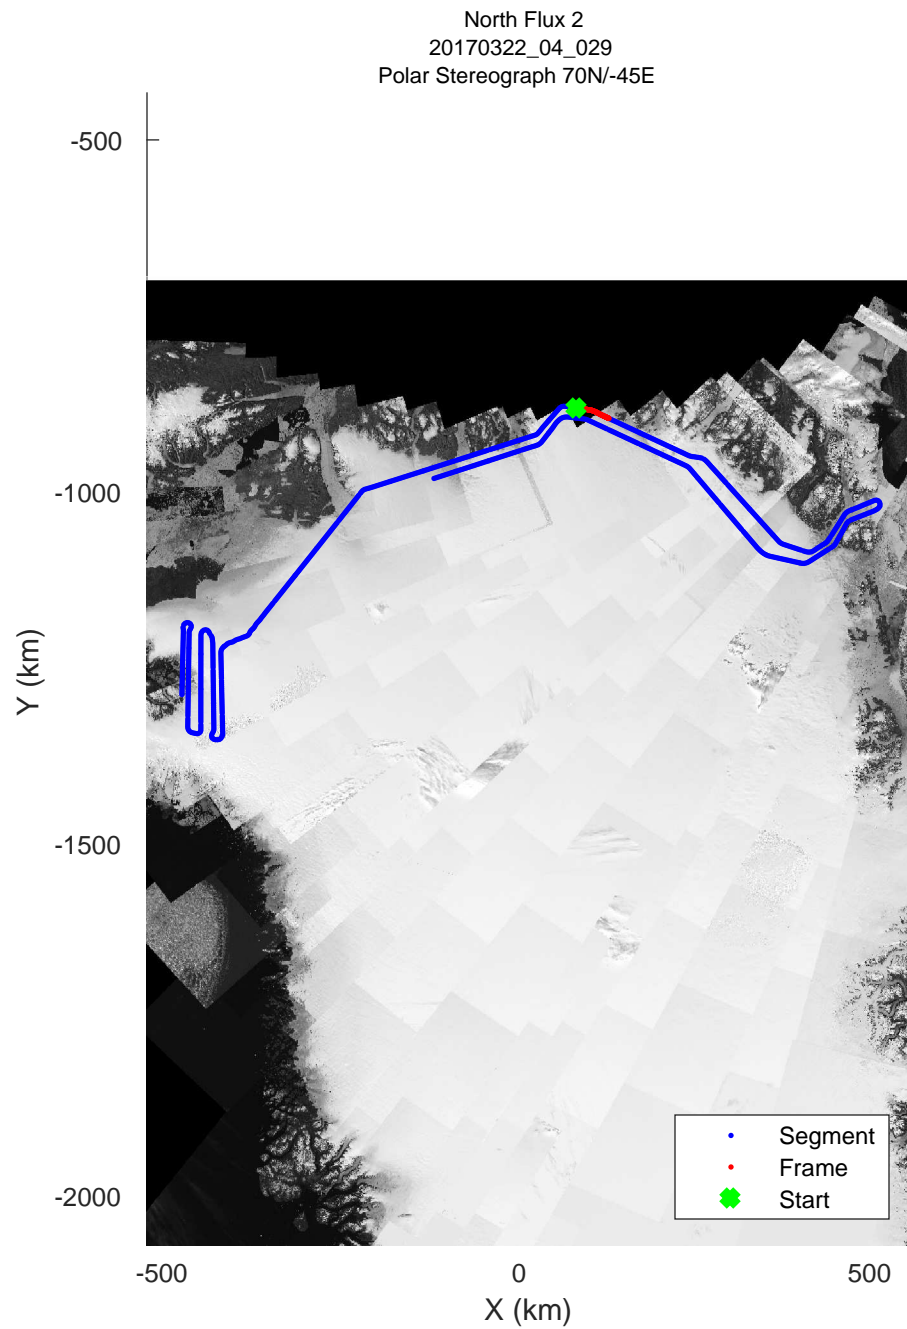

rds 2017\_Greenland\_P3: "North Flux 2" 20170322\_04\_027: 14:23:12.8 to 14:29:25.4 GPS

rds 2017\_Greenland\_P3: "North Flux 2" 20170322\_04\_028: 14:29:25.6 to 14:35:36.1 GPS

rds 2017\_Greenland\_P3: "North Flux 2" 20170322\_04\_028: 14:29:25.6 to 14:35:36.1 GPS