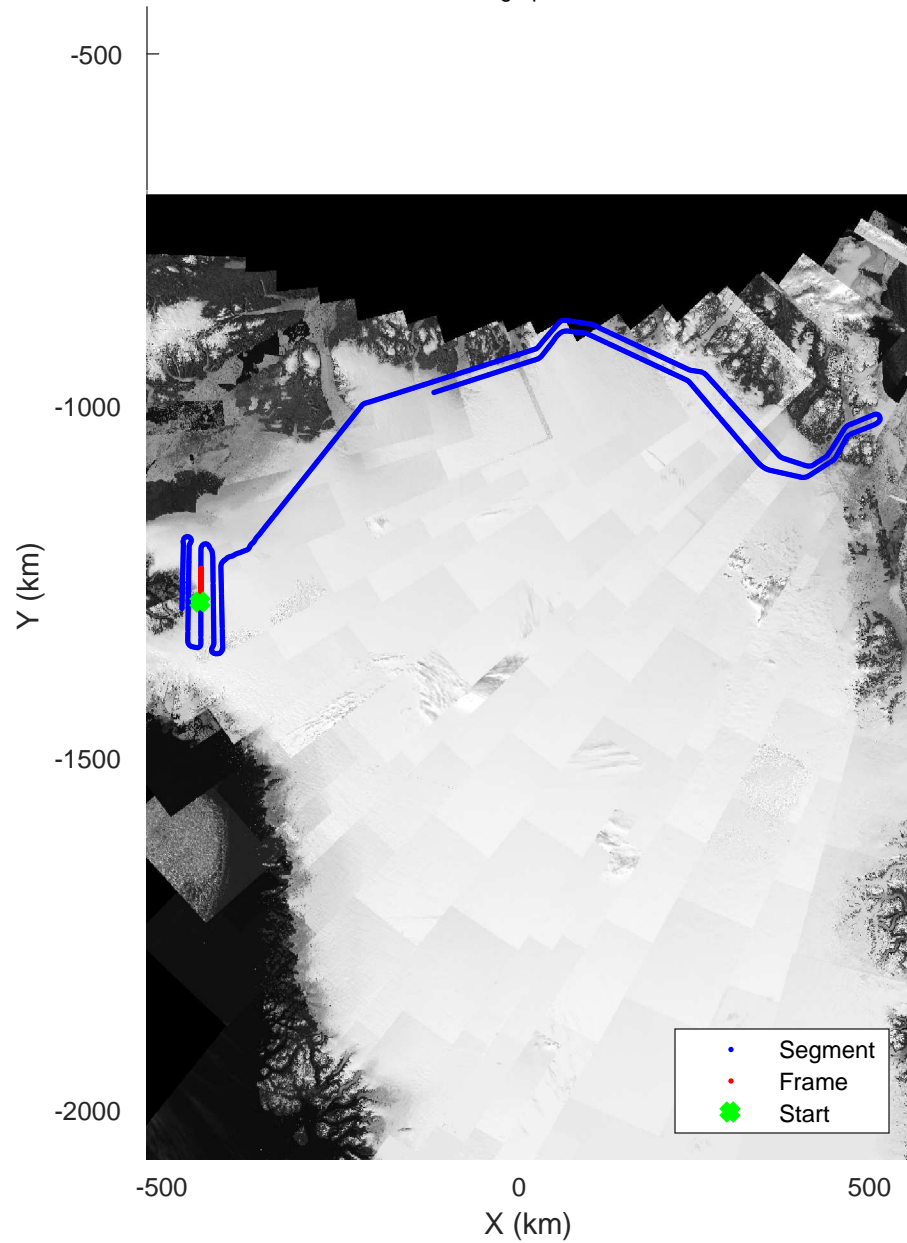

North Flux 2
20170322_04_008
Polar Stereograph 70N/-45E