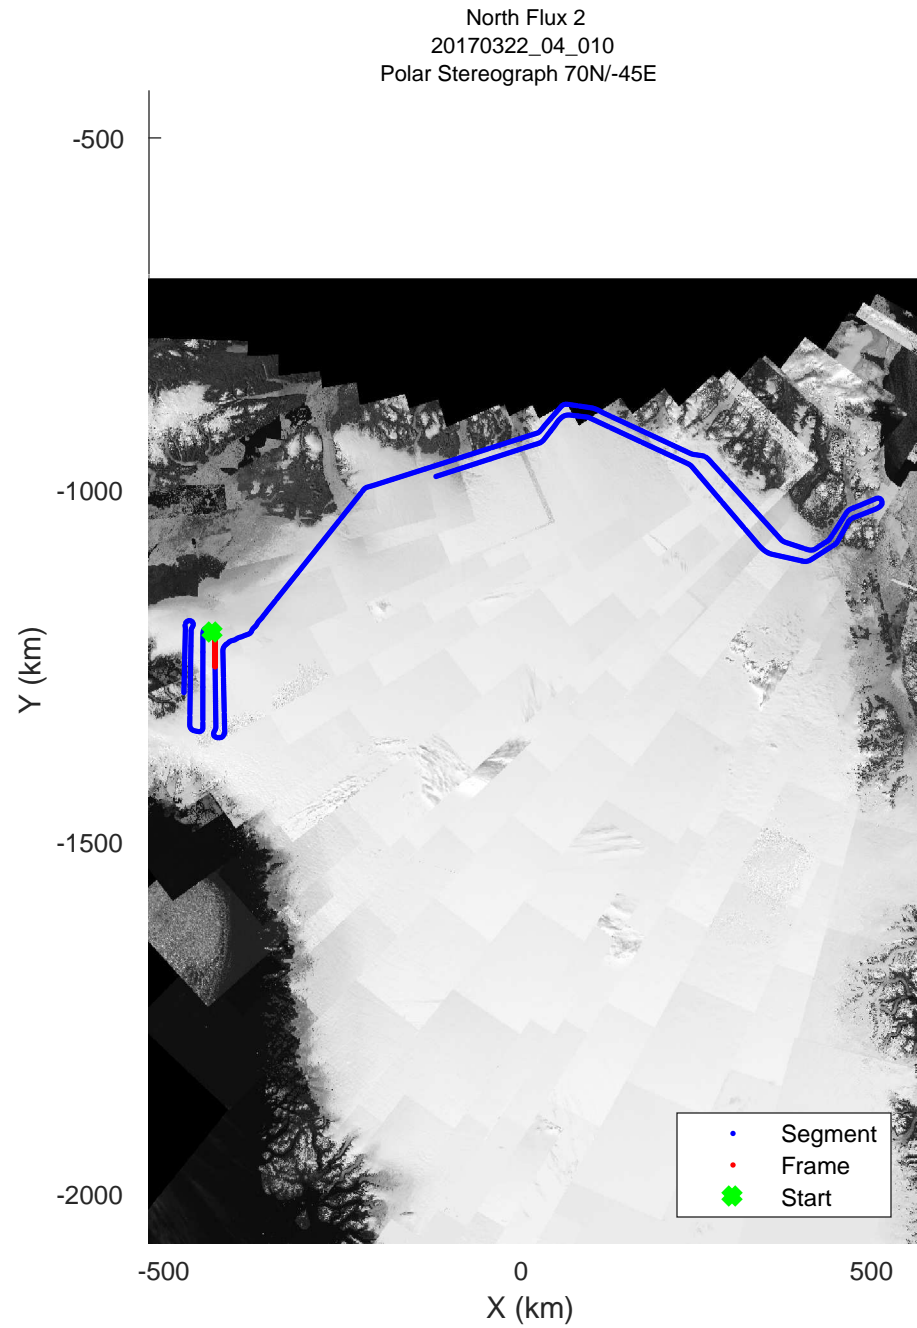

North Flux 2  
20170322\_04\_009  
Polar Stereograph 70N/-45E

rds 2017\_Greenland\_P3: "North Flux 2" 20170322\_04\_009: 12:29:45.7 to 12:36:12.0 GPS

rds 2017\_Greenland\_P3: "North Flux 2" 20170322\_04\_009: 12:29:45.7 to 12:36:12.0 GPS