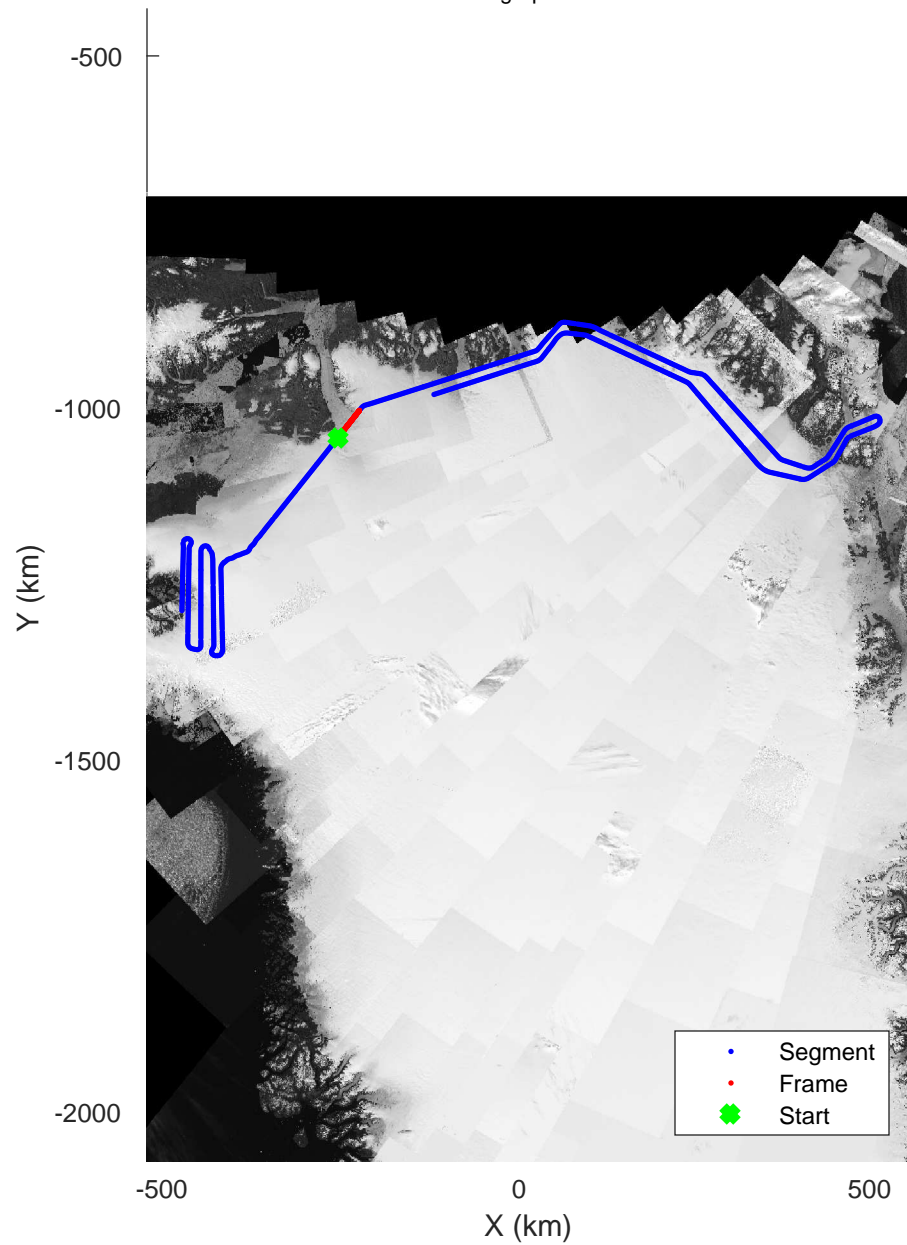

North Flux 2
20170322_04_021
Polar Stereograph 70N/-45E