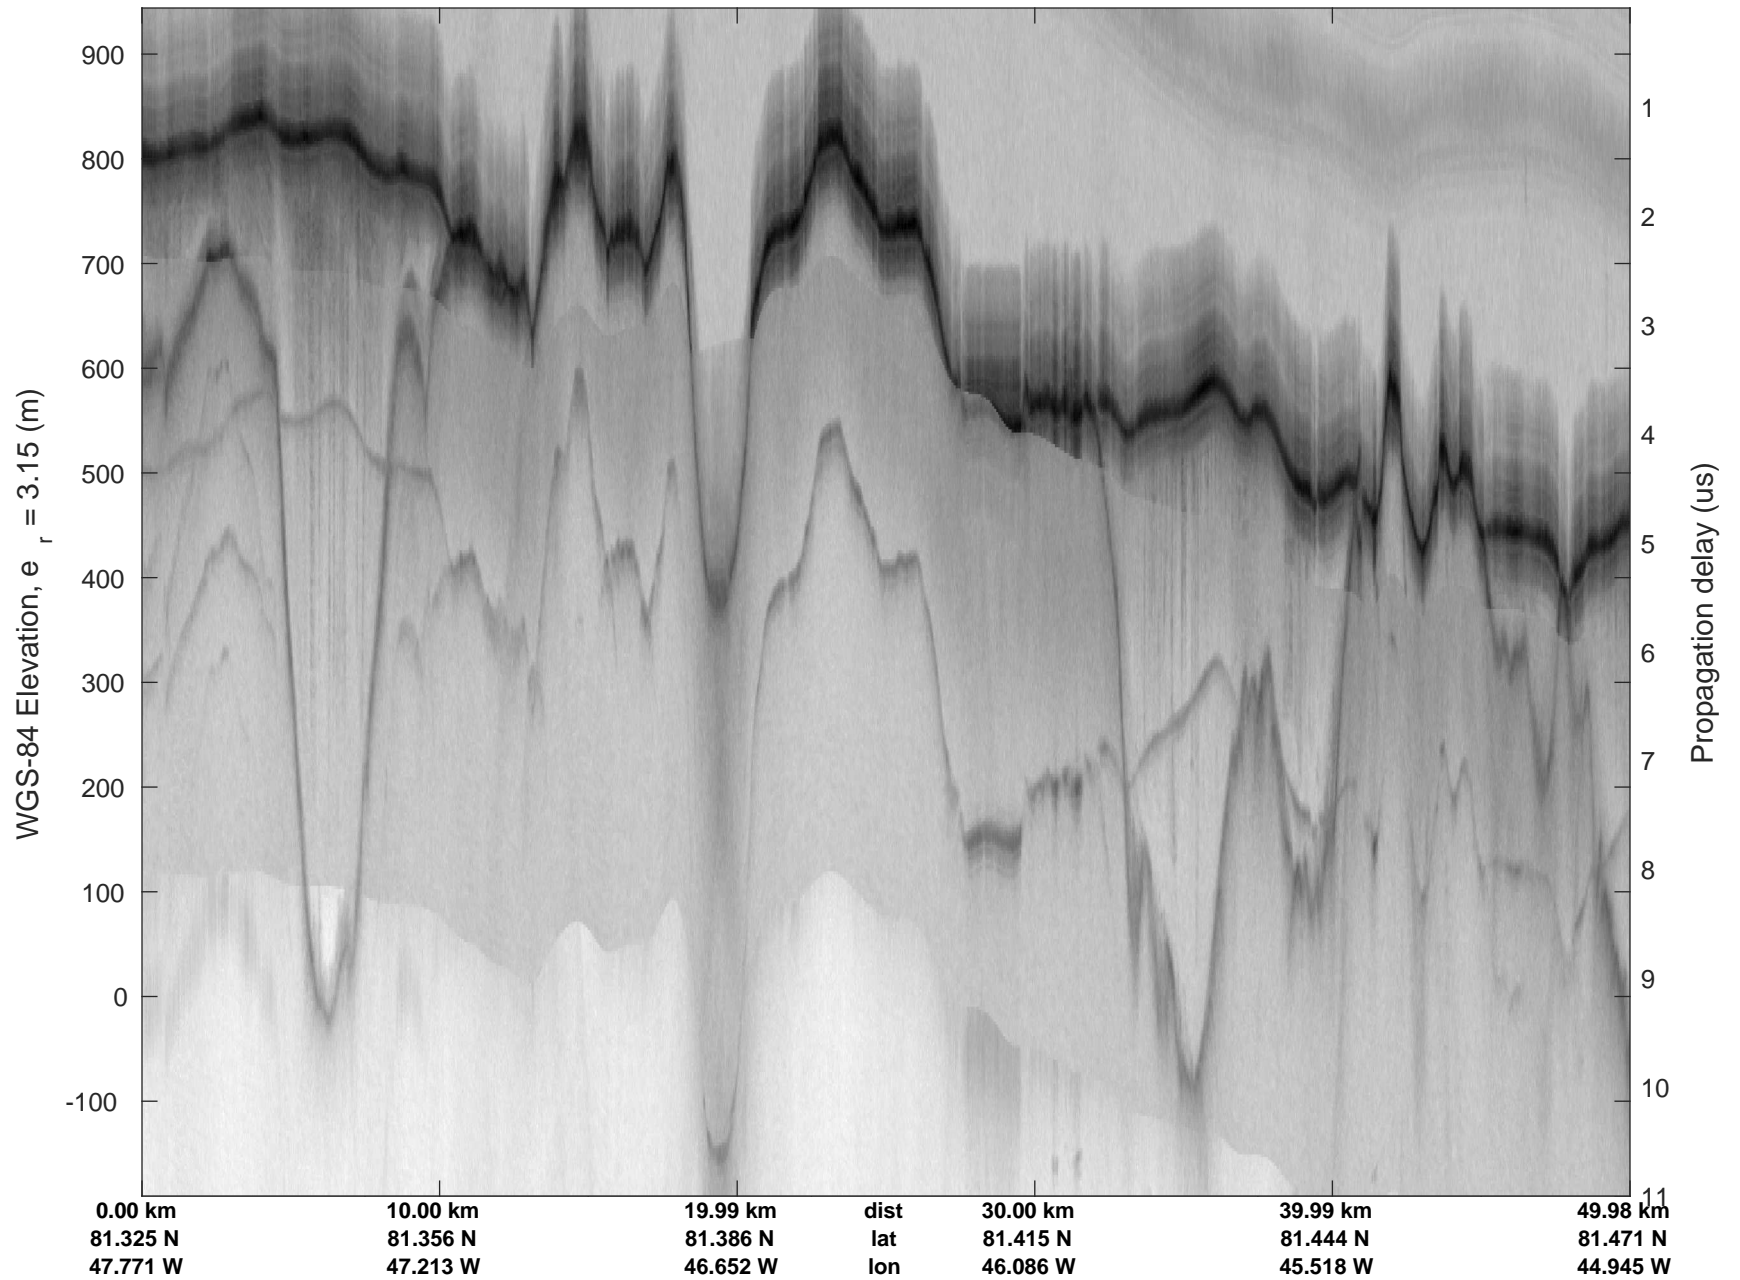

rds 2017_Greenland_P3: "North Flux 2" 20170322_04_026: 14:16:50.0 to 14:23:12.6 GPS