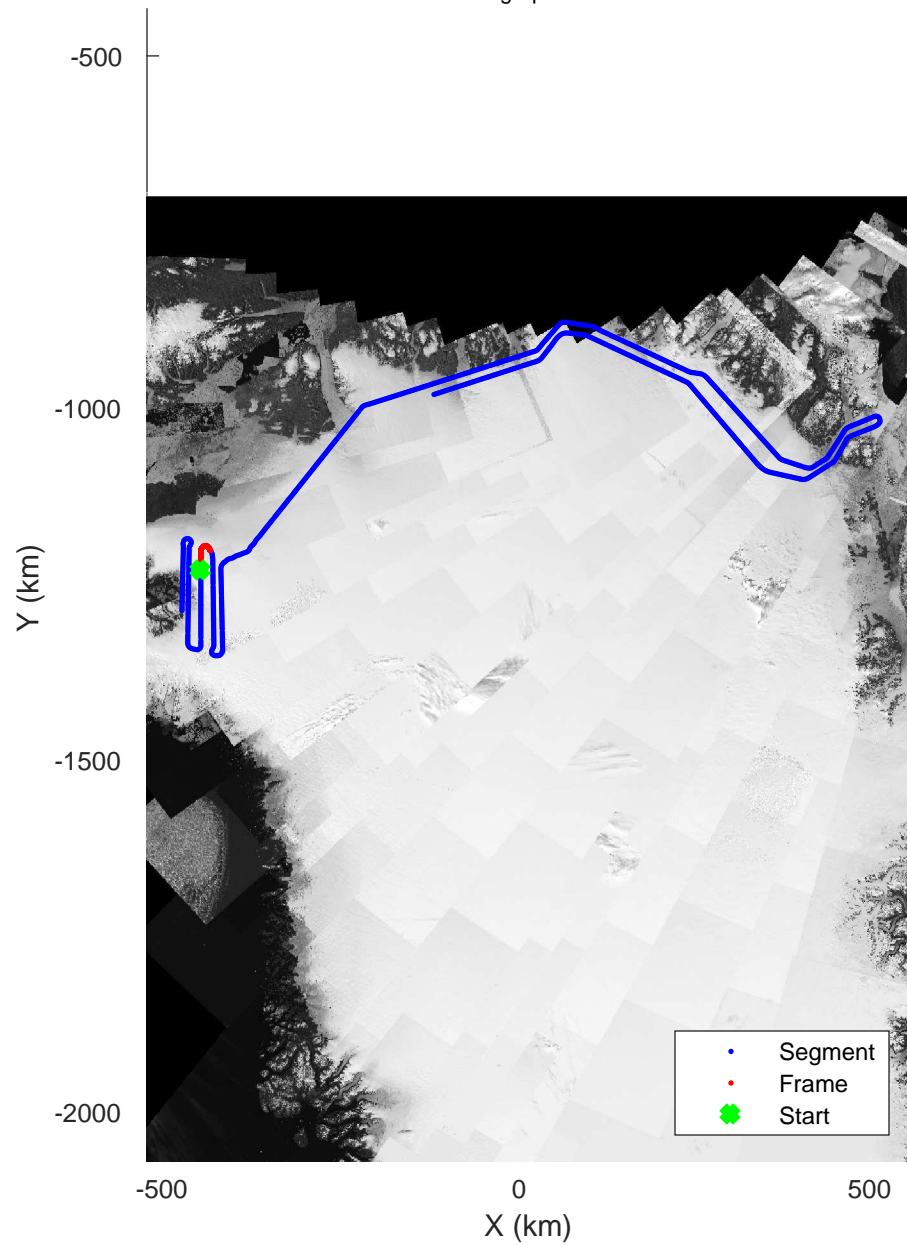

North Flux 2
20170322_04_009
Polar Stereograph 70N/-45E