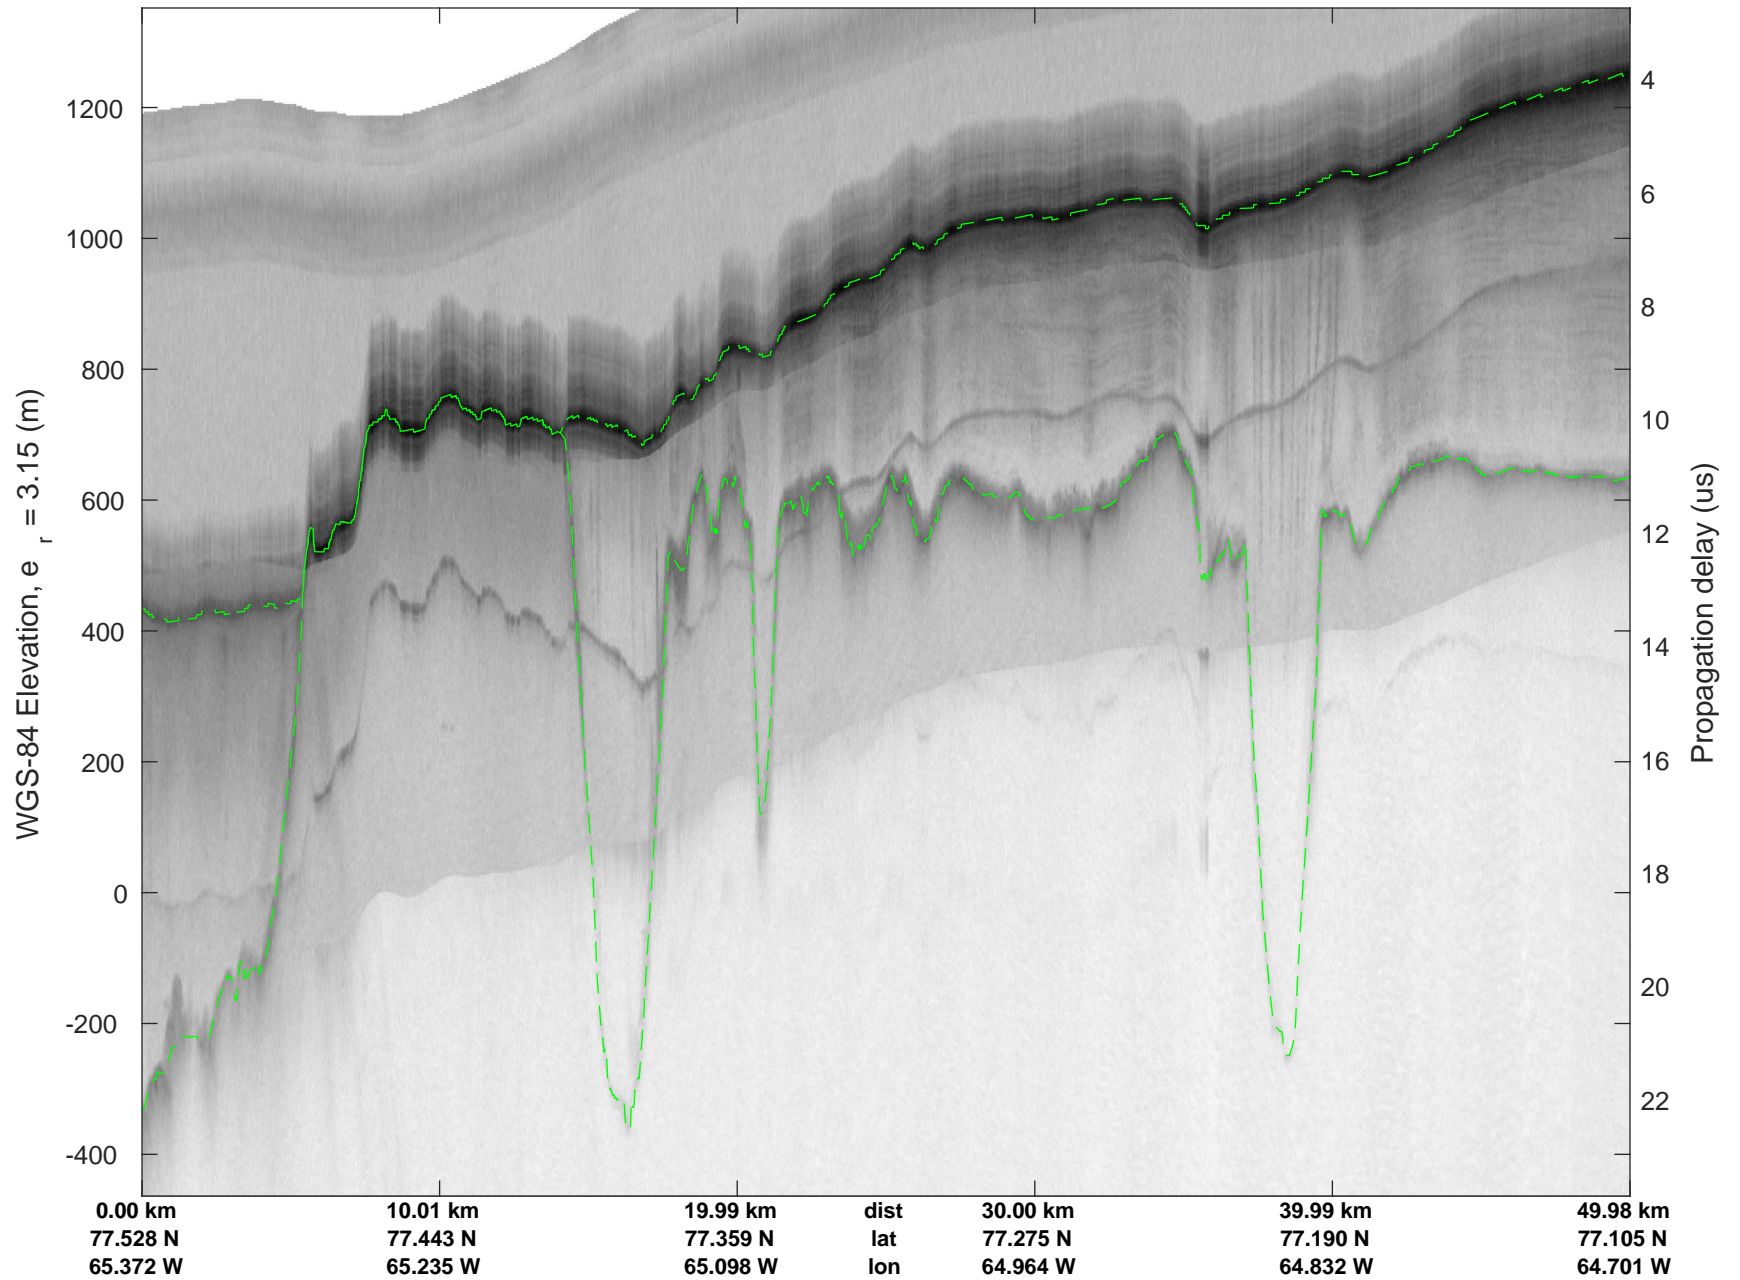

rds 2017_Greenland_P3: "North Flux 2" 20170322_04_005: 12:05:11.0 to 12:11:26.6 GPS