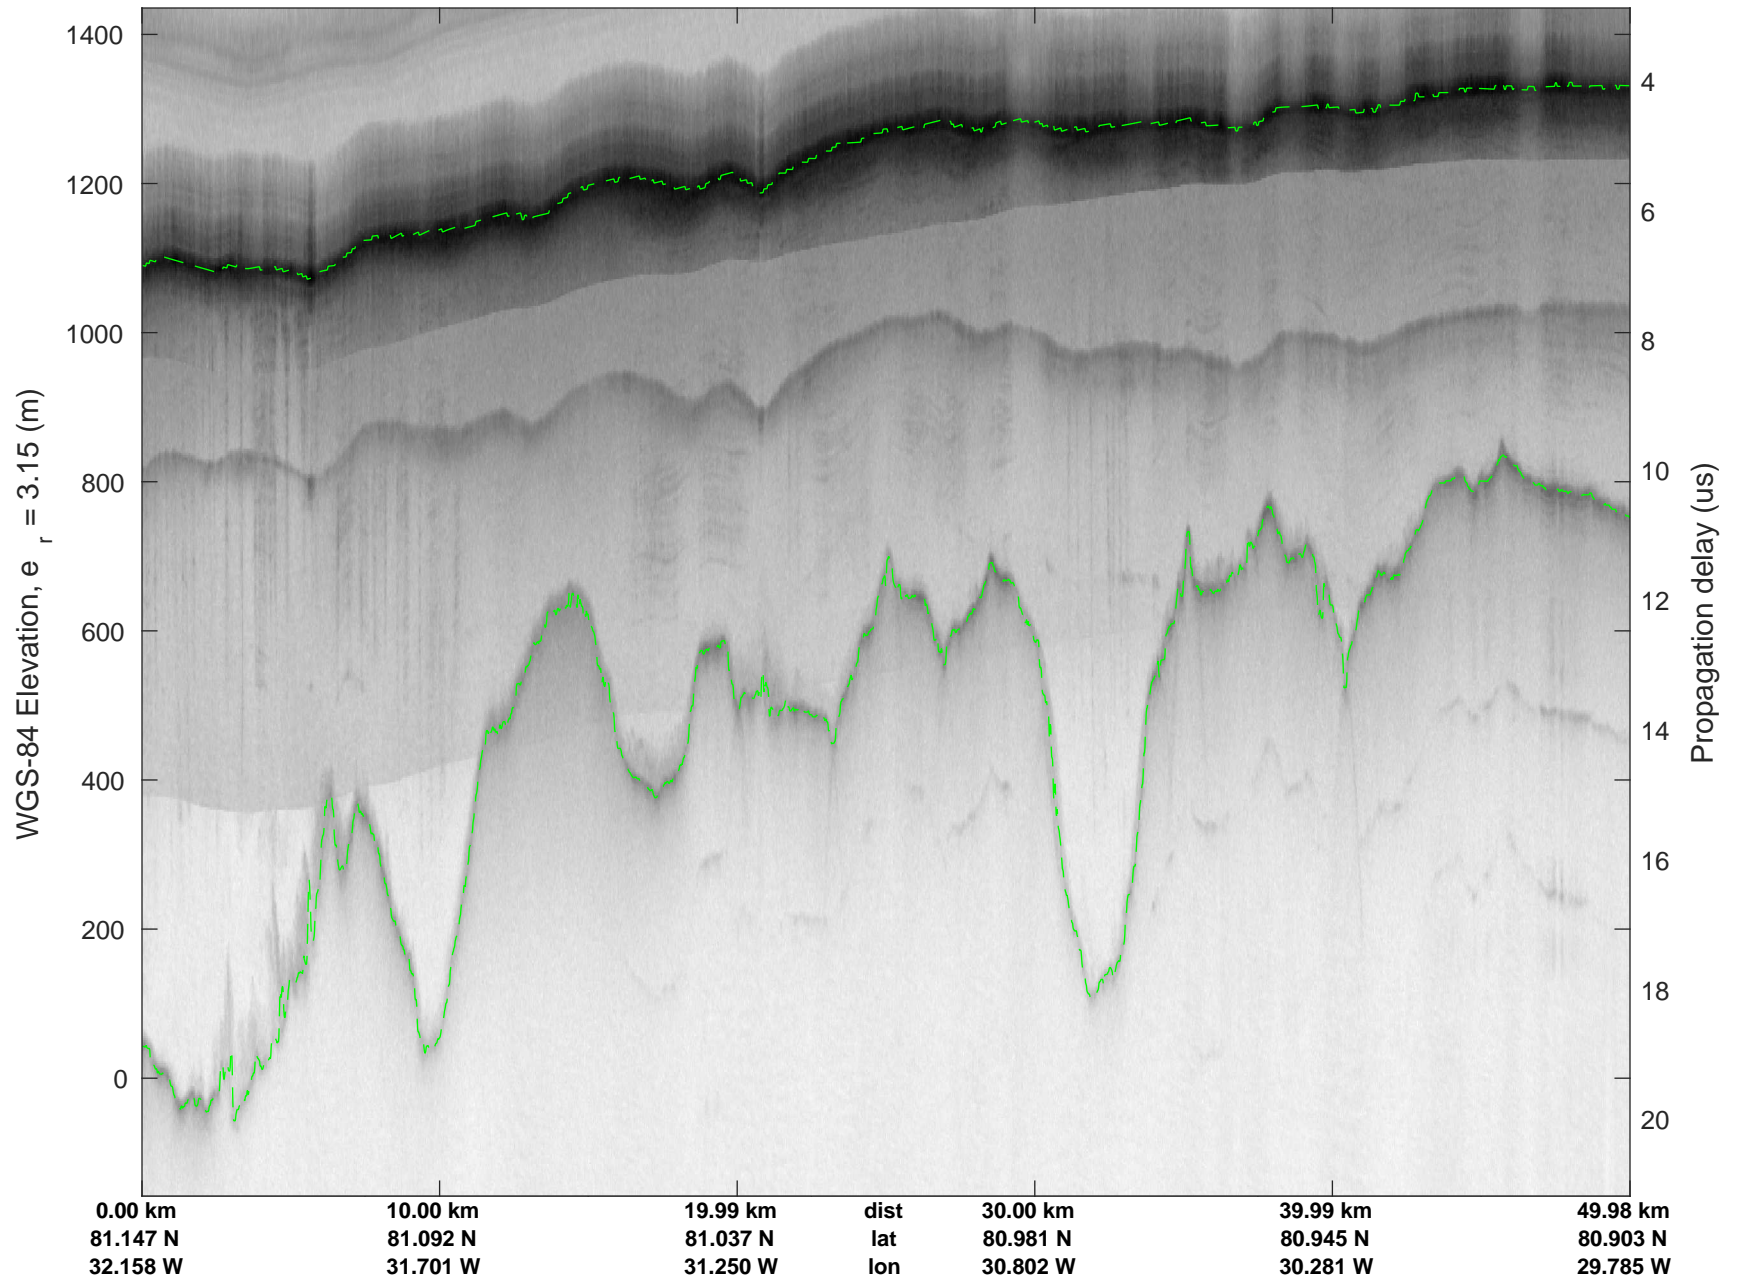

rds 2017\_Greenland\_P3: "North Flux 2" 20170322\_04\_031: 14:48:02.1 to 14:54:16.0 GPS

rds 2017\_Greenland\_P3: "North Flux 2" 20170322\_04\_032: 14:54:16.2 to 15:00:30.9 GPS

rds 2017\_Greenland\_P3: "North Flux 2" 20170322\_04\_032: 14:54:16.2 to 15:00:30.9 GPS

North Flux 2  
20170322\_04\_033  
Polar Stereograph 70N/-45E

rds 2017\_Greenland\_P3: "North Flux 2" 20170322\_04\_033: 15:00:31.2 to 15:06:44.3 GPS

rds 2017\_Greenland\_P3: "North Flux 2" 20170322\_04\_033: 15:00:31.2 to 15:06:44.3 GPS