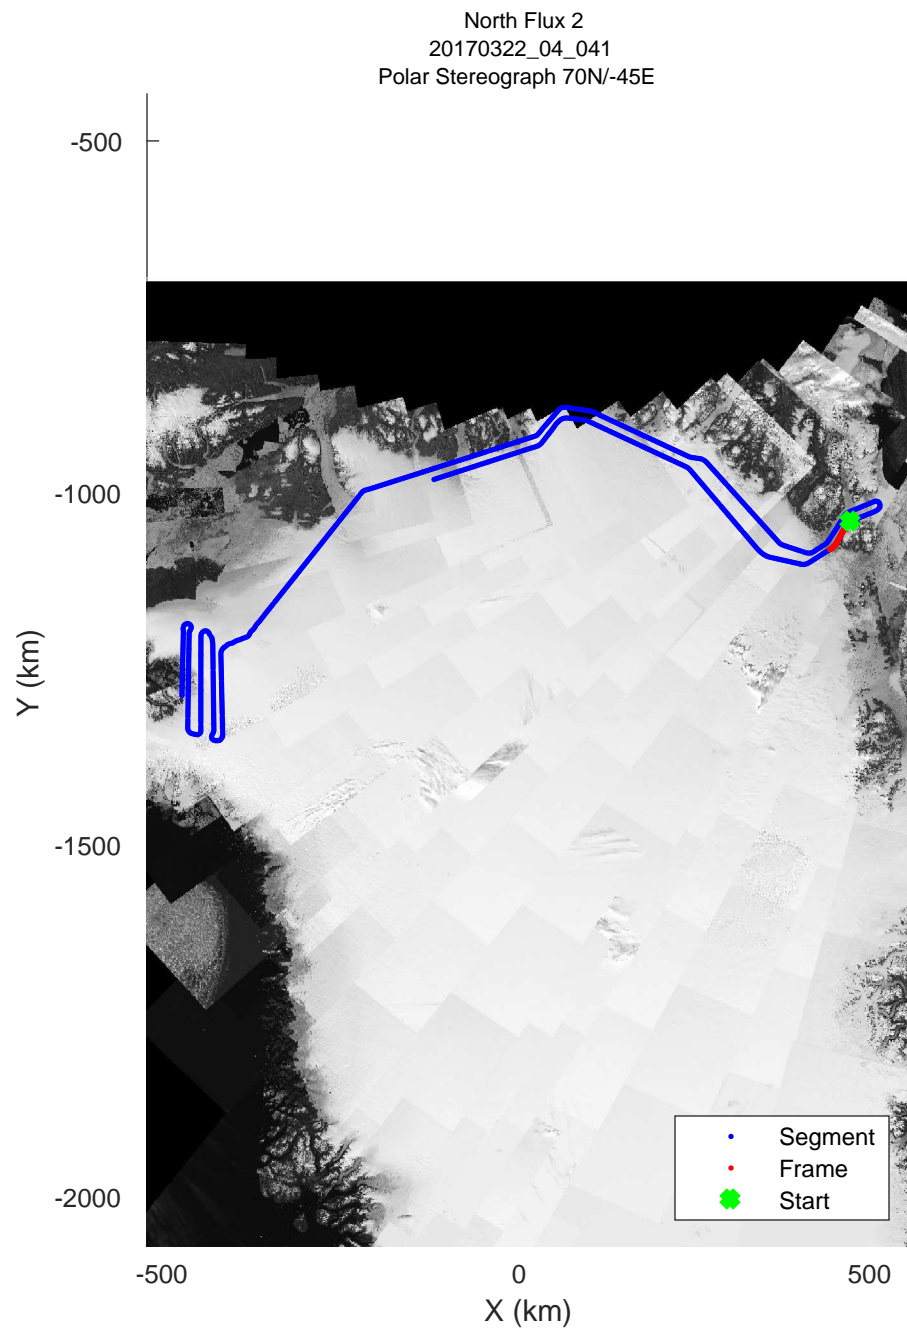

North Flux 2  
20170322\_04\_040  
Polar Stereograph 70N/-45E

rds 2017\_Greenland\_P3: "North Flux 2" 20170322\_04\_040: 15:45:39.6 to 15:52:42.0 GPS

rds 2017\_Greenland\_P3: "North Flux 2" 20170322\_04\_040: 15:45:39.6 to 15:52:42.0 GPS