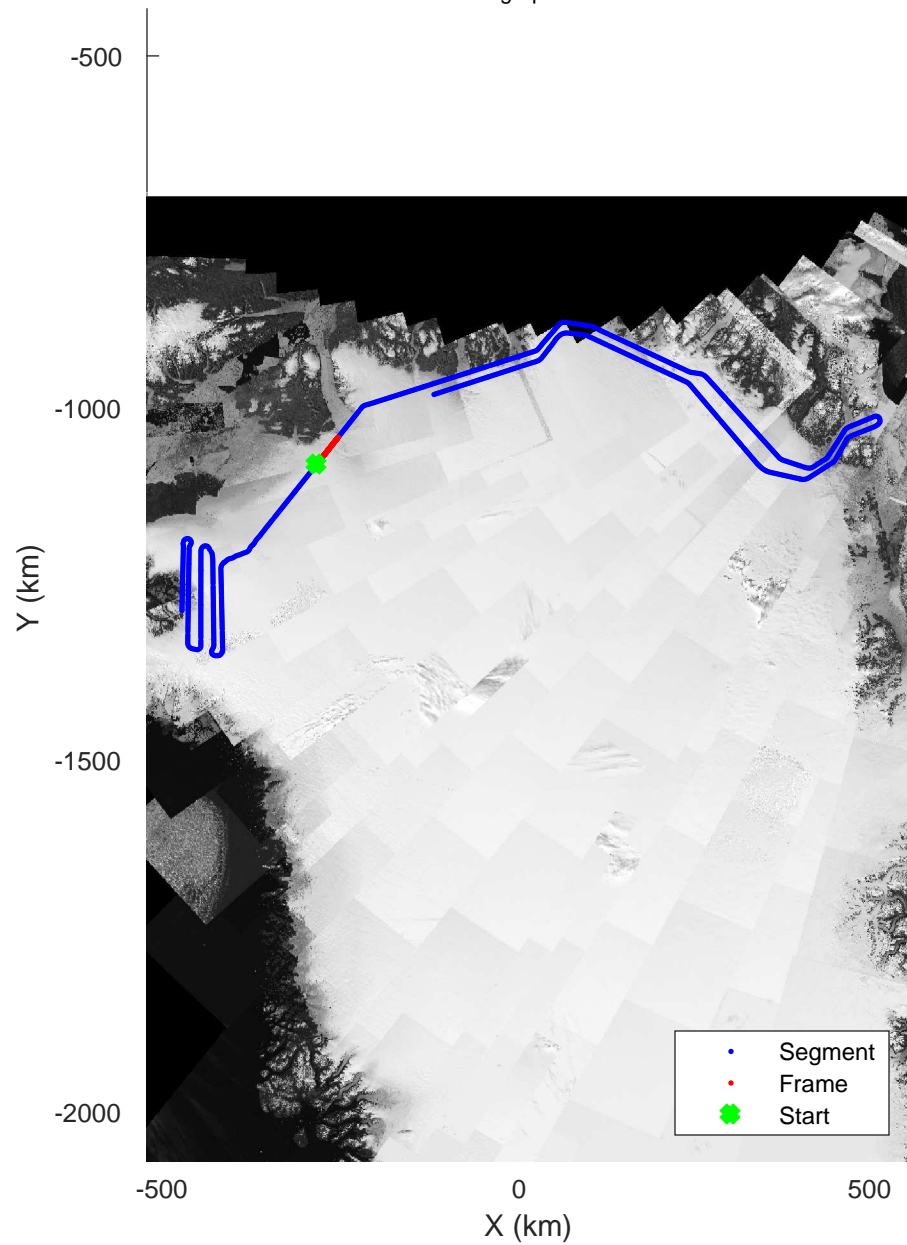

North Flux 2
20170322_04_020
Polar Stereograph 70N/-45E