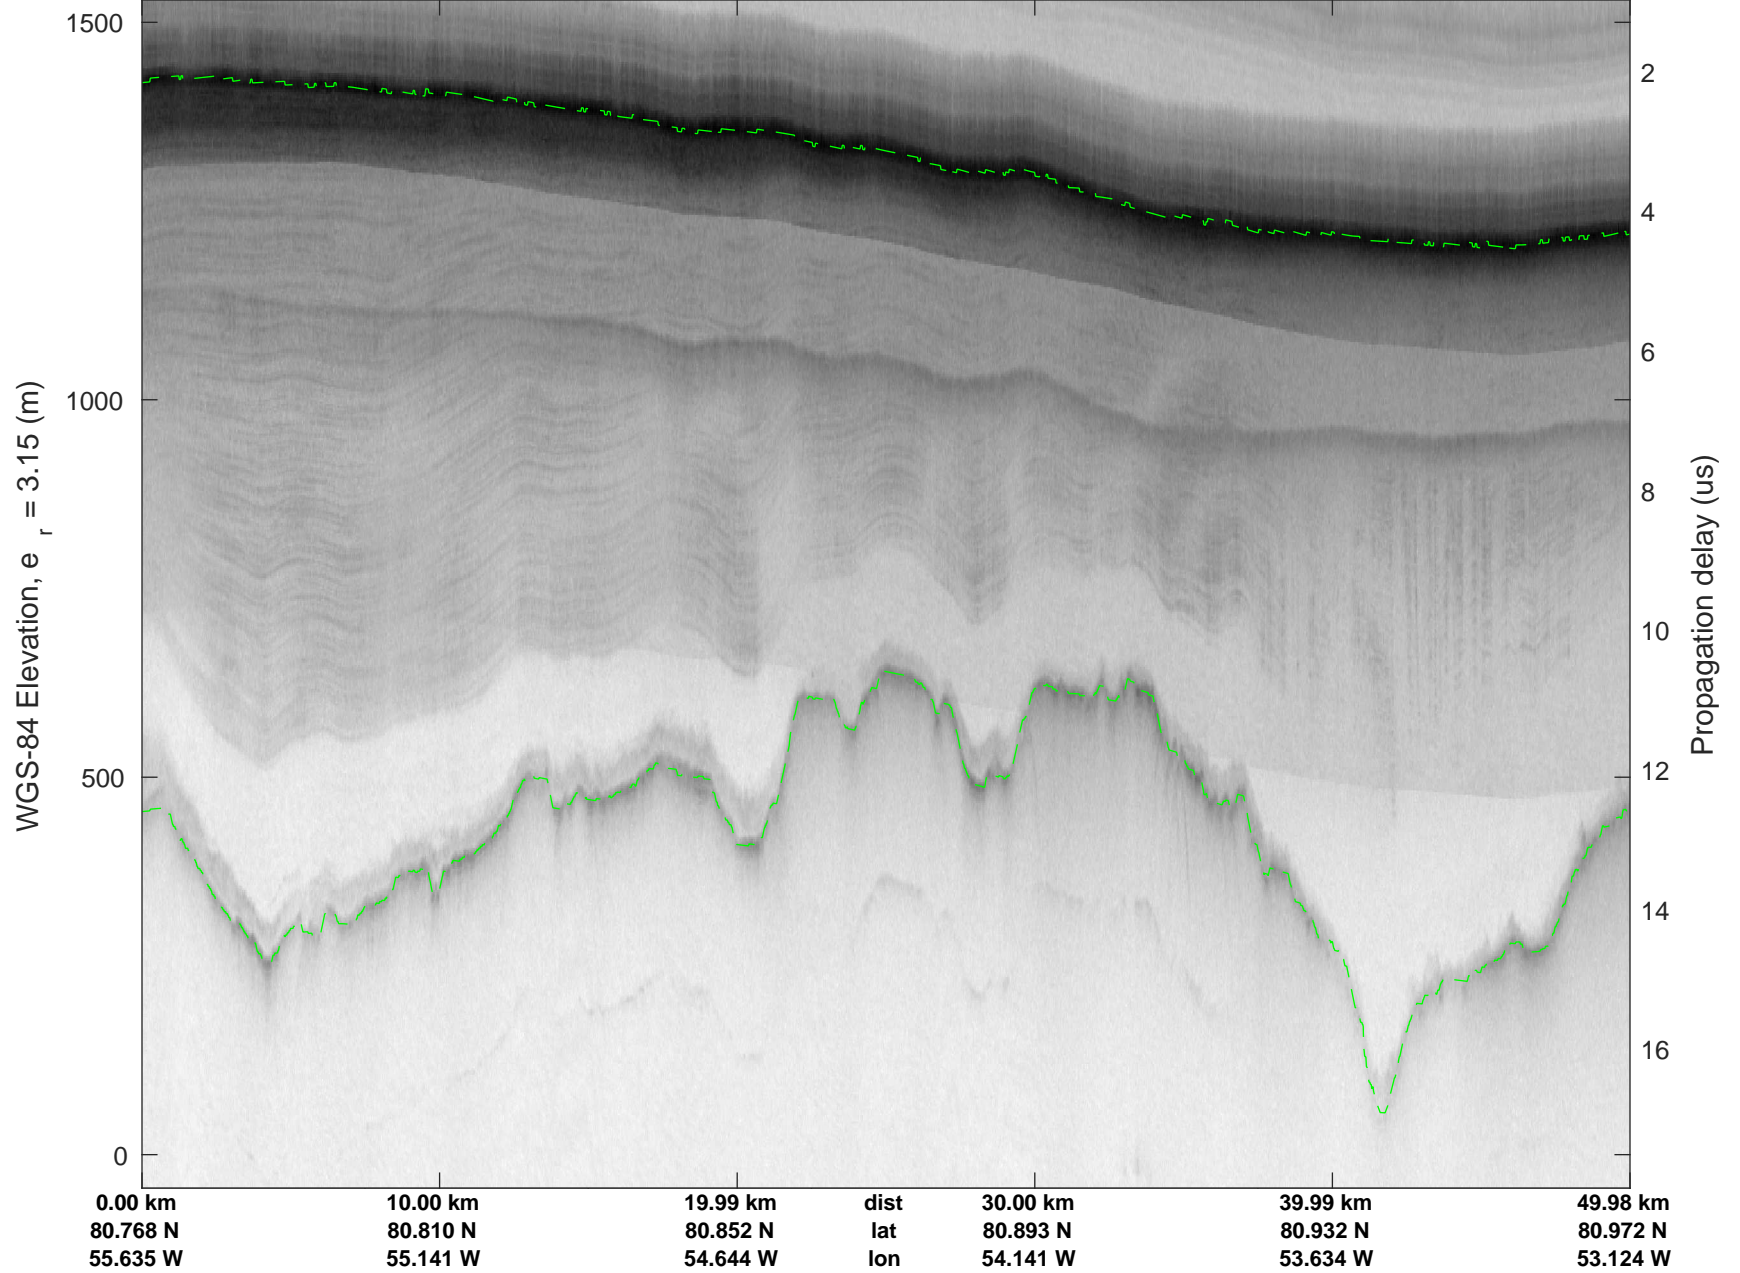

rds 2017\_Greenland\_P3: "North Flux 2" 20170322\_04\_020: 13:38:29.4 to 13:44:41.4 GPS

North Flux 2  
20170322\_04\_021  
Polar Stereograph 70N/-45E

rds 2017\_Greenland\_P3: "North Flux 2" 20170322\_04\_021: 13:44:41.7 to 13:51:04.7 GPS

rds 2017\_Greenland\_P3: "North Flux 2" 20170322\_04\_021: 13:44:41.7 to 13:51:04.7 GPS

rds 2017\_Greenland\_P3: "North Flux 2" 20170322\_04\_022: 13:51:04.9 to 13:57:44.6 GPS

rds 2017\_Greenland\_P3: "North Flux 2" 20170322\_04\_022: 13:51:04.9 to 13:57:44.6 GPS

rds 2017\_Greenland\_P3: "North Flux 2" 20170322\_04\_023: 13:57:44.9 to 14:04:06.8 GPS

rds 2017\_Greenland\_P3: "North Flux 2" 20170322\_04\_023: 13:57:44.9 to 14:04:06.8 GPS

rds 2017\_Greenland\_P3: "North Flux 2" 20170322\_04\_024: 14:04:07.1 to 14:10:27.4 GPS