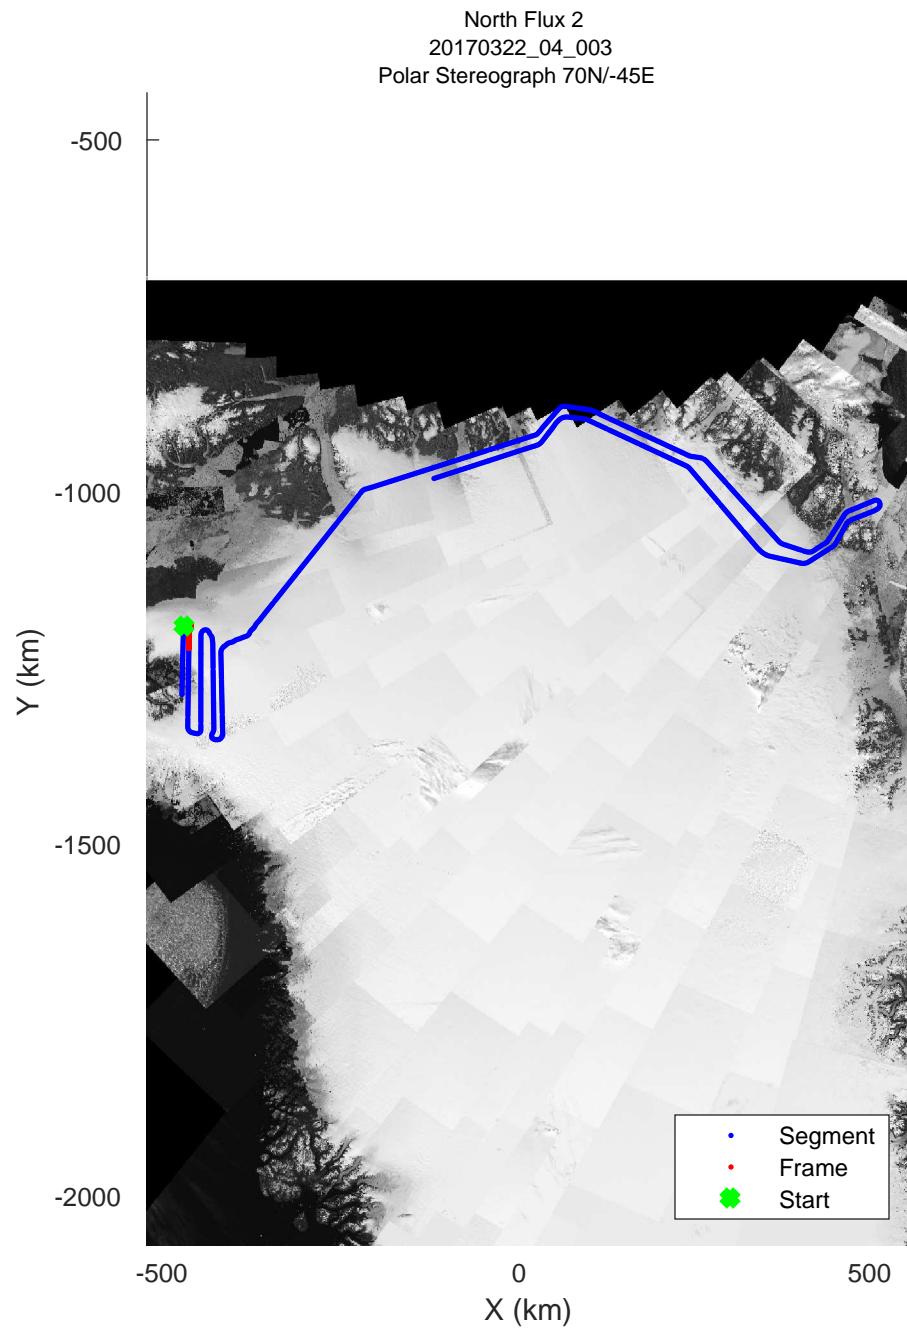

North Flux 2  
 20170322\_04\_001  
 Polar Stereograph 70N/-45E

rds 2017\_Greenland\_P3: "North Flux 2" 20170322\_04\_001: 11:39:49.8 to 11:46:05.0 GPS

rds 2017\_Greenland\_P3: "North Flux 2" 20170322\_04\_001: 11:39:49.8 to 11:46:05.0 GPS

North Flux 2  
20170322\_04\_002  
Polar Stereograph 70N/-45E

rds 2017\_Greenland\_P3: "North Flux 2" 20170322\_04\_002: 11:46:05.2 to 11:52:15.3 GPS

rds 2017\_Greenland\_P3: "North Flux 2" 20170322\_04\_002: 11:46:05.2 to 11:52:15.3 GPS

rds 2017\_Greenland\_P3: "North Flux 2" 20170322\_04\_003: 11:52:15.6 to 11:58:52.8 GPS

rds 2017\_Greenland\_P3: "North Flux 2" 20170322\_04\_003: 11:52:15.6 to 11:58:52.8 GPS

North Flux 2  
20170322\_04\_004  
Polar Stereograph 70N/-45E