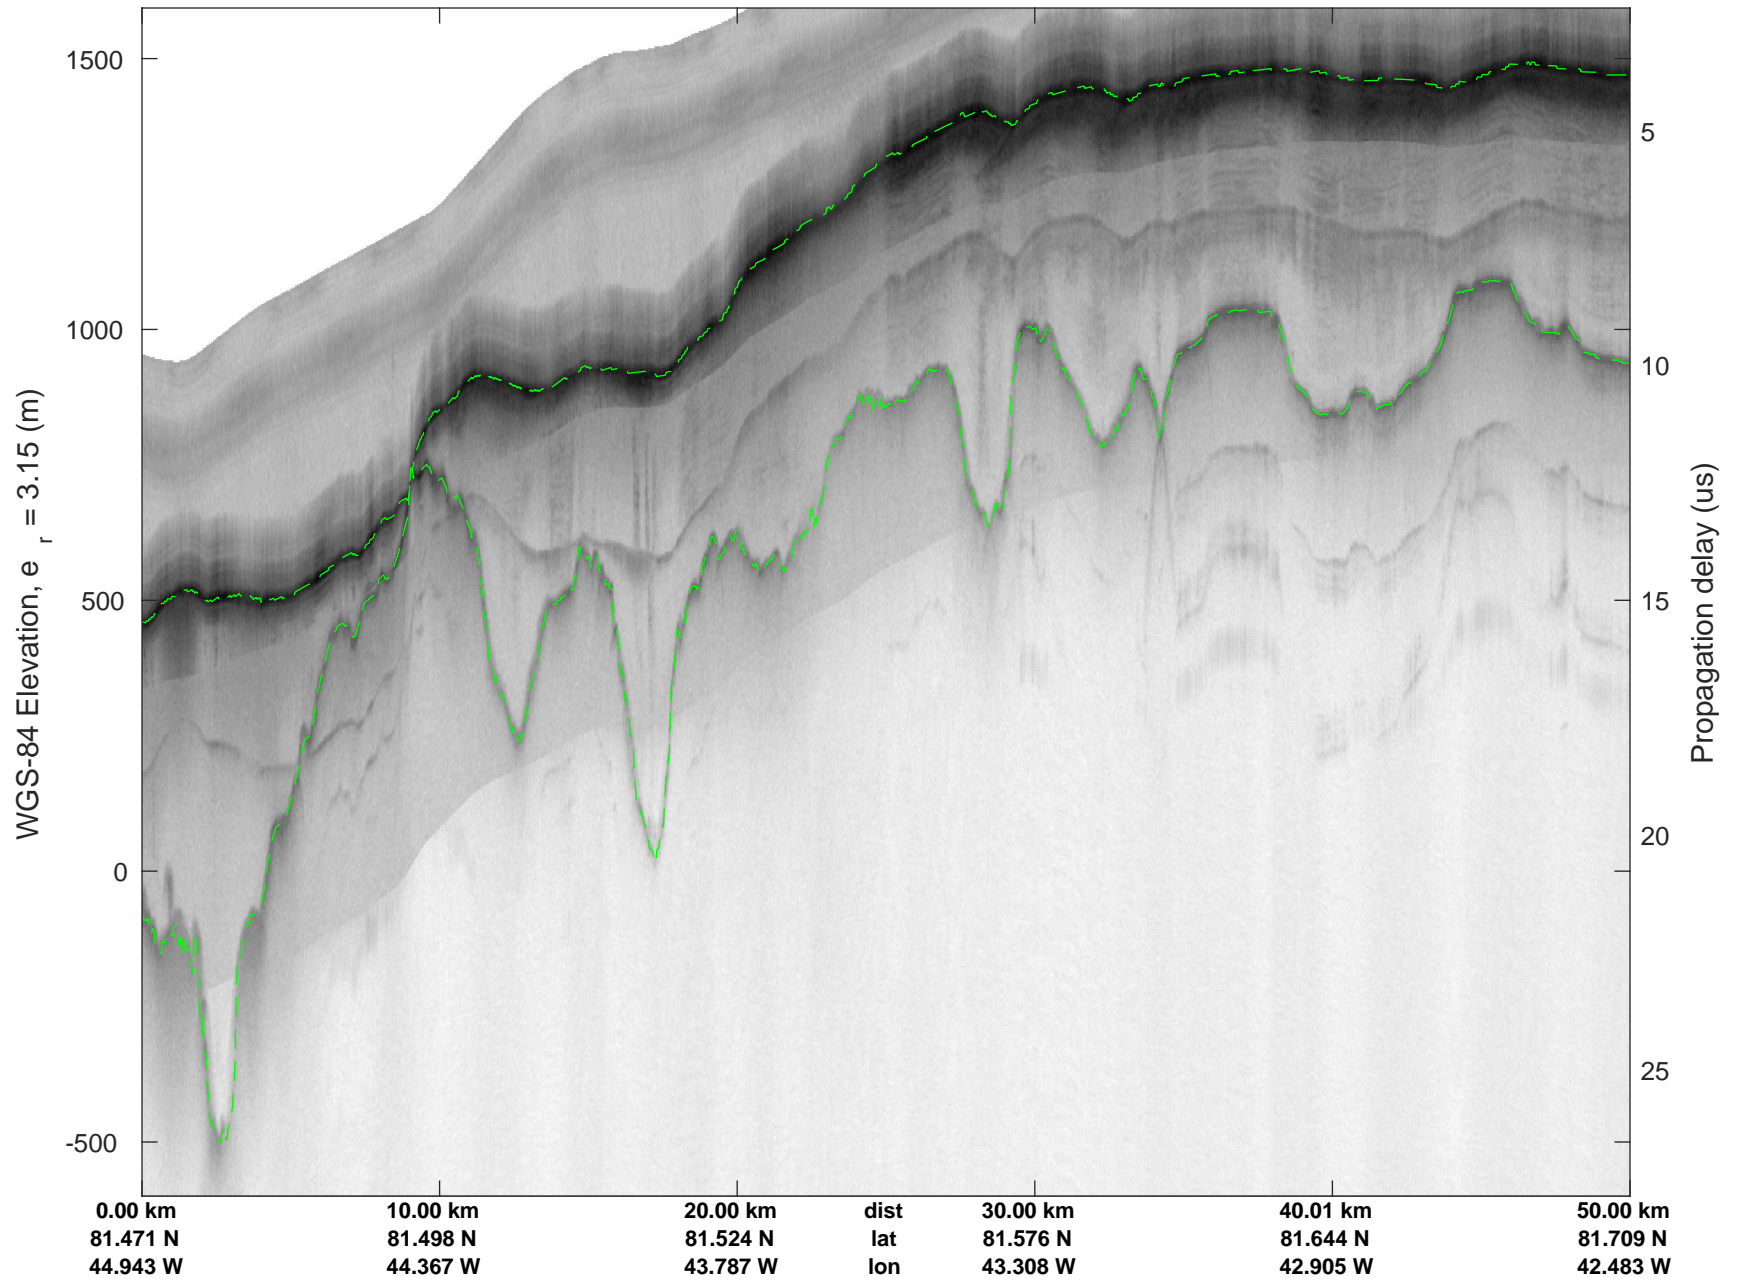

rds 2017_Greenland_P3: "North Flux 2" 20170322_04_027: 14:23:12.8 to 14:29:25.4 GPS