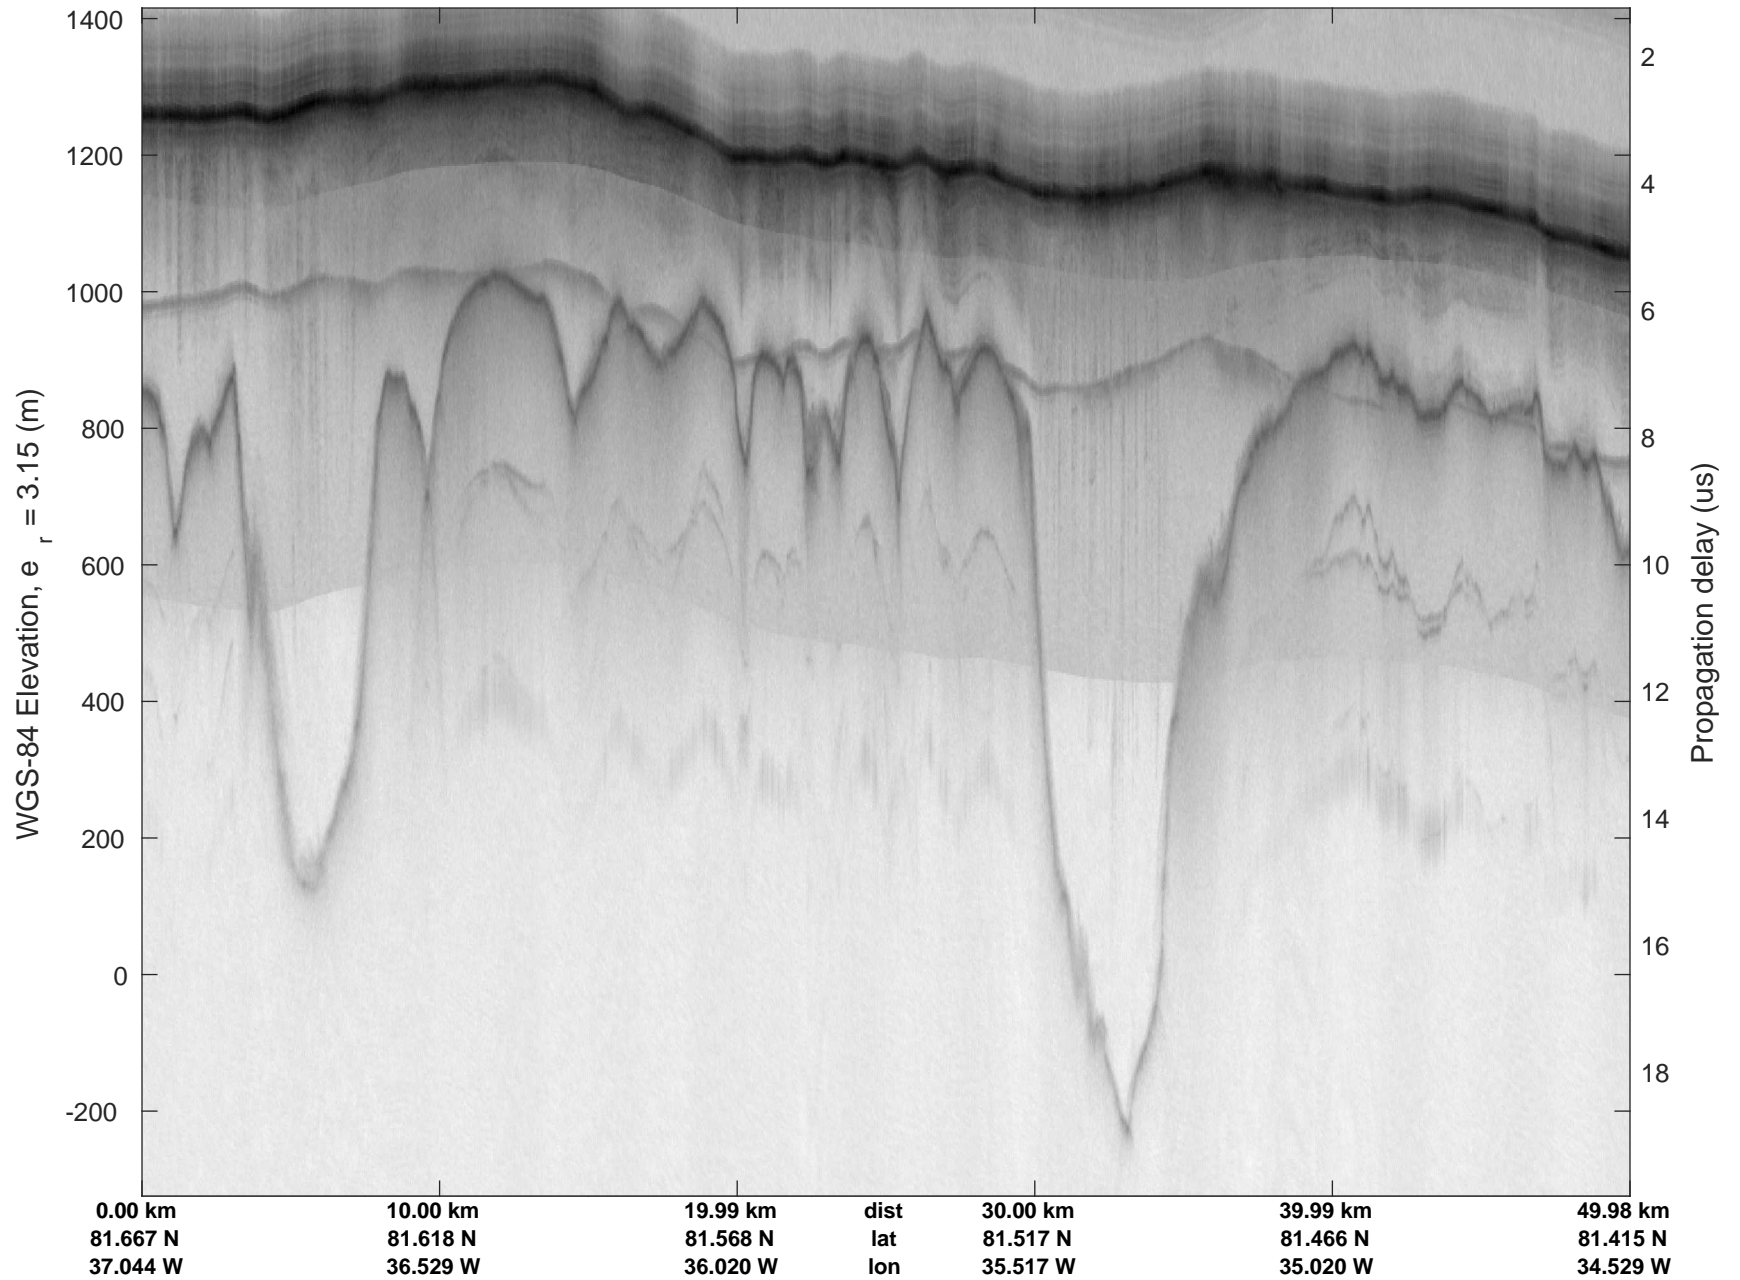

rds 2017_Greenland_P3: "North Flux 2" 20170322_04_030: 14:41:52.2 to 14:48:01.9 GPS

rds 2017_Greenland_P3: "North Flux 2" 20170322_04_030: 14:41:52.2 to 14:48:01.9 GPS