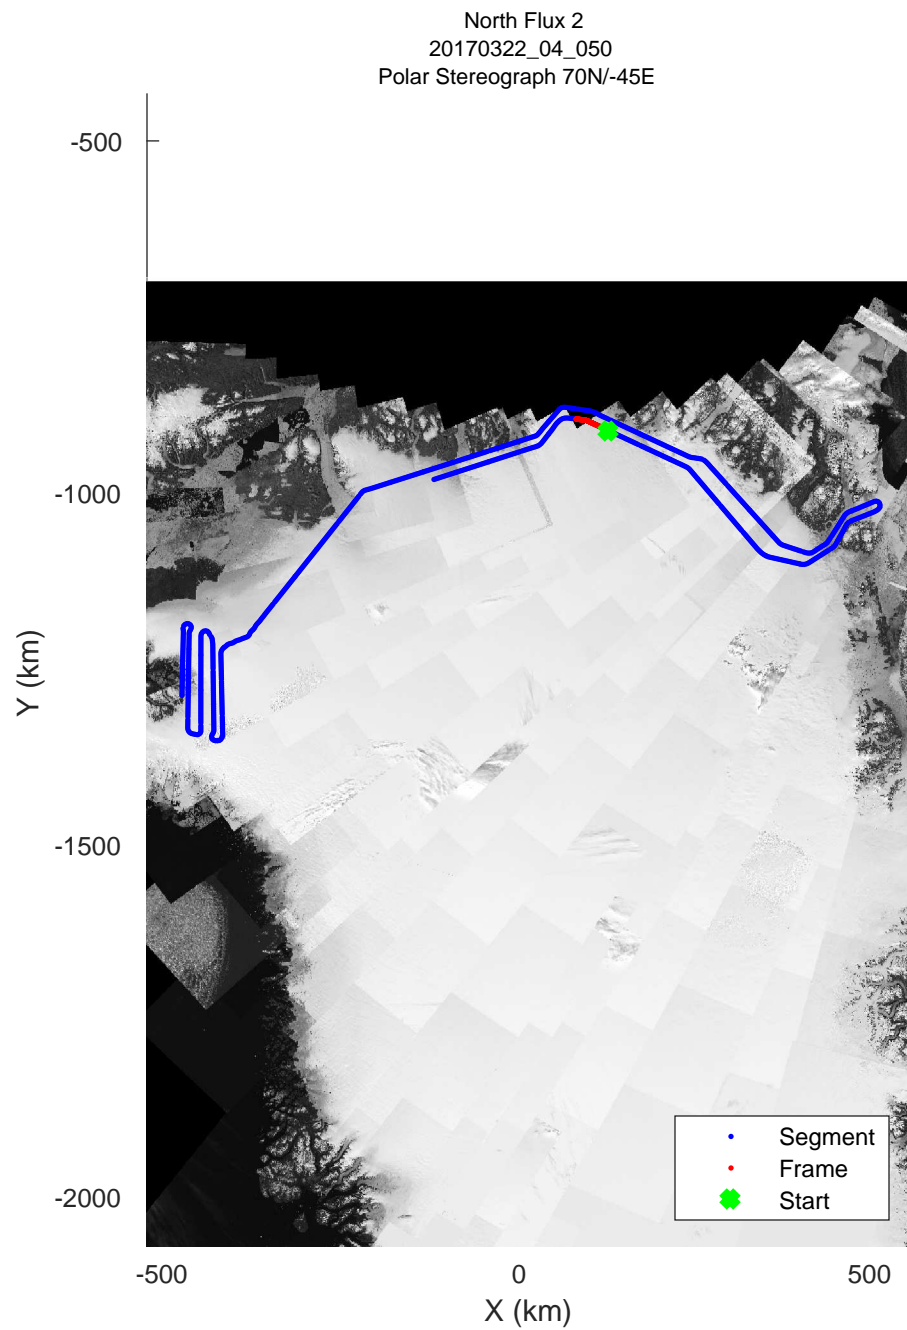

North Flux 2  
20170322\_04\_049  
Polar Stereograph 70N/-45E

rds 2017\_Greenland\_P3: "North Flux 2" 20170322\_04\_049: 16:42:12.7 to 16:48:13.3 GPS

rds 2017\_Greenland\_P3: "North Flux 2" 20170322\_04\_049: 16:42:12.7 to 16:48:13.3 GPS