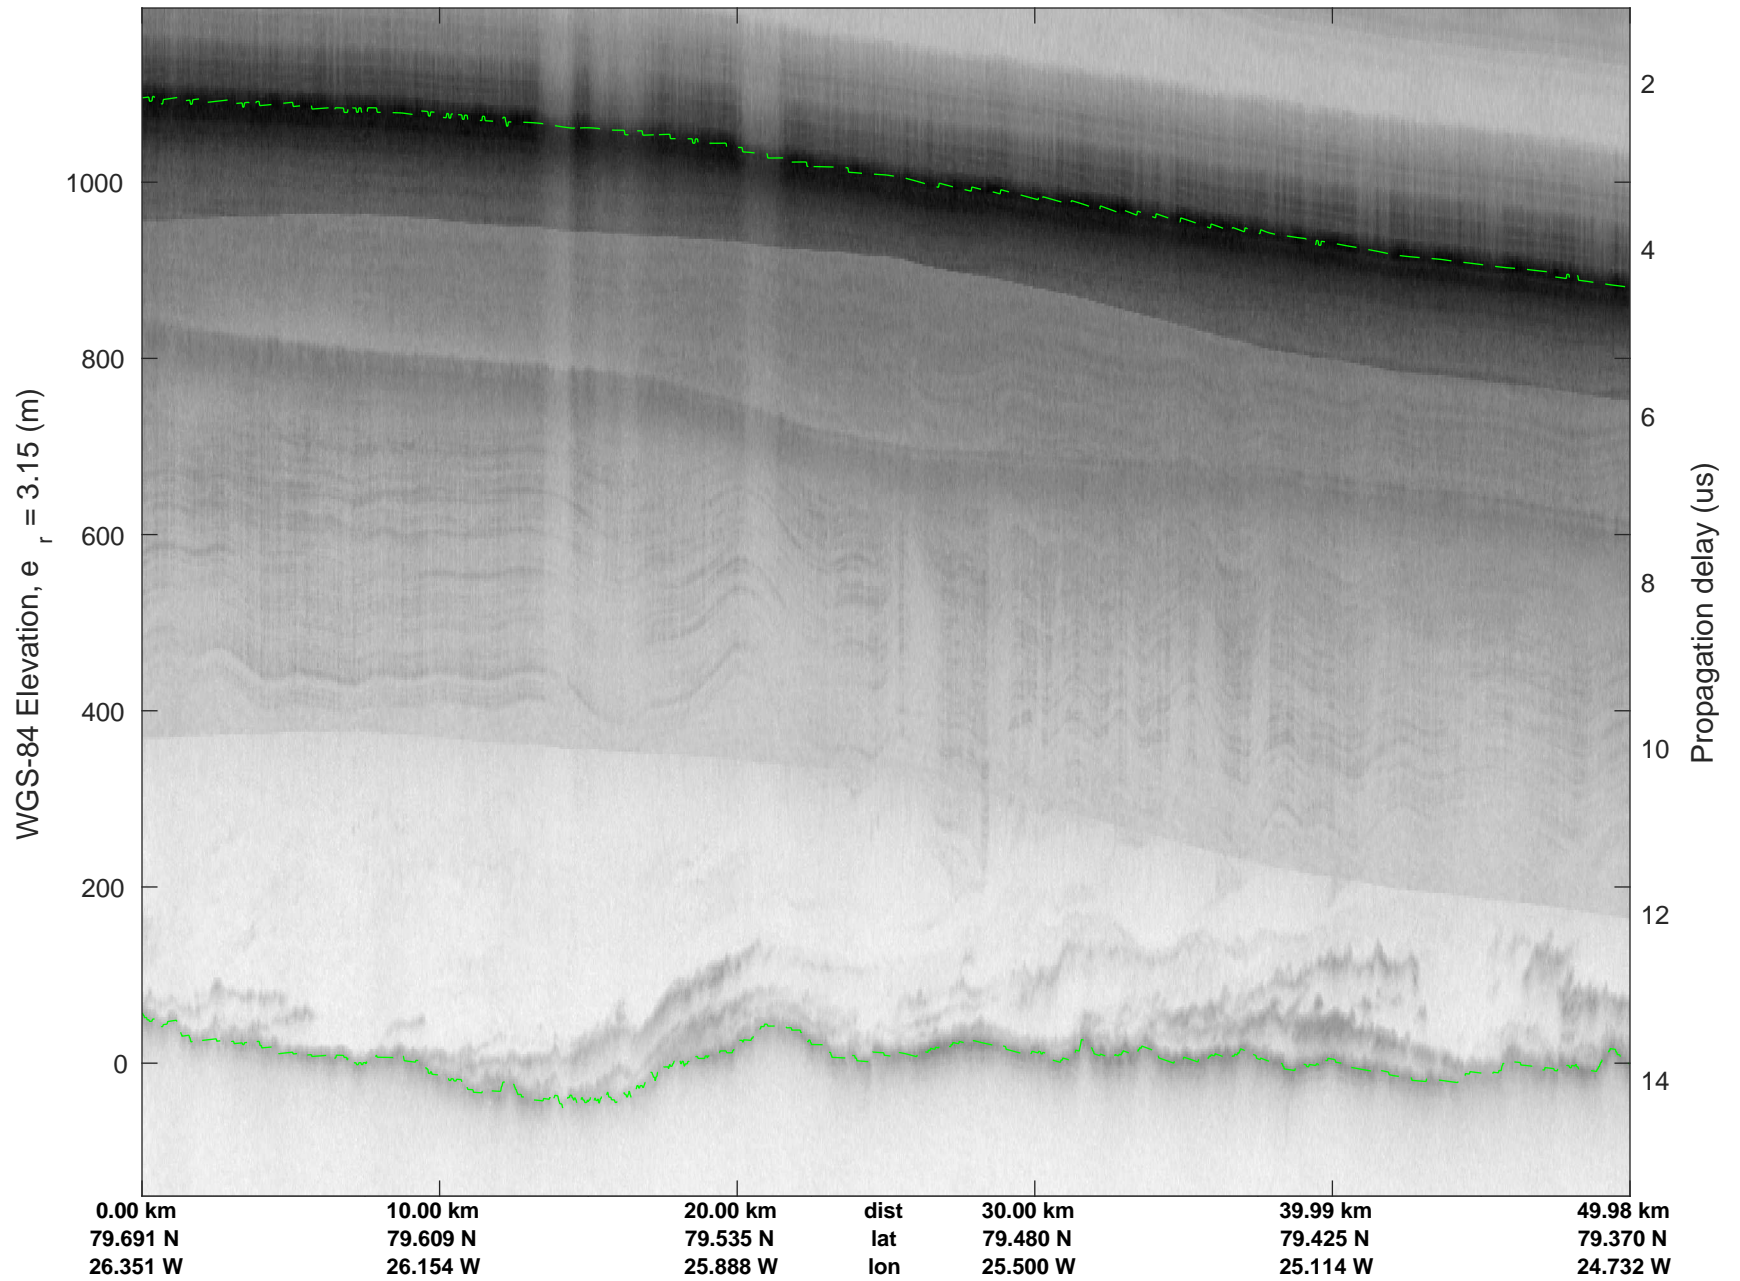

North Flux 2  
 20170322\_04\_034  
 Polar Stereograph 70N/-45E

rds 2017\_Greenland\_P3: "North Flux 2" 20170322\_04\_034: 15:06:44.5 to 15:13:01.1 GPS

rds 2017\_Greenland\_P3: "North Flux 2" 20170322\_04\_034: 15:06:44.5 to 15:13:01.1 GPS

North Flux 2  
20170322\_04\_035  
Polar Stereograph 70N/-45E

rds 2017\_Greenland\_P3: "North Flux 2" 20170322\_04\_035: 15:13:01.4 to 15:19:18.9 GPS

rds 2017\_Greenland\_P3: "North Flux 2" 20170322\_04\_035: 15:13:01.4 to 15:19:18.9 GPS

North Flux 2  
20170322\_04\_036  
Polar Stereograph 70N/-45E

rds 2017\_Greenland\_P3: "North Flux 2" 20170322\_04\_036: 15:19:19.2 to 15:25:35.1 GPS

rds 2017\_Greenland\_P3: "North Flux 2" 20170322\_04\_036: 15:19:19.2 to 15:25:35.1 GPS