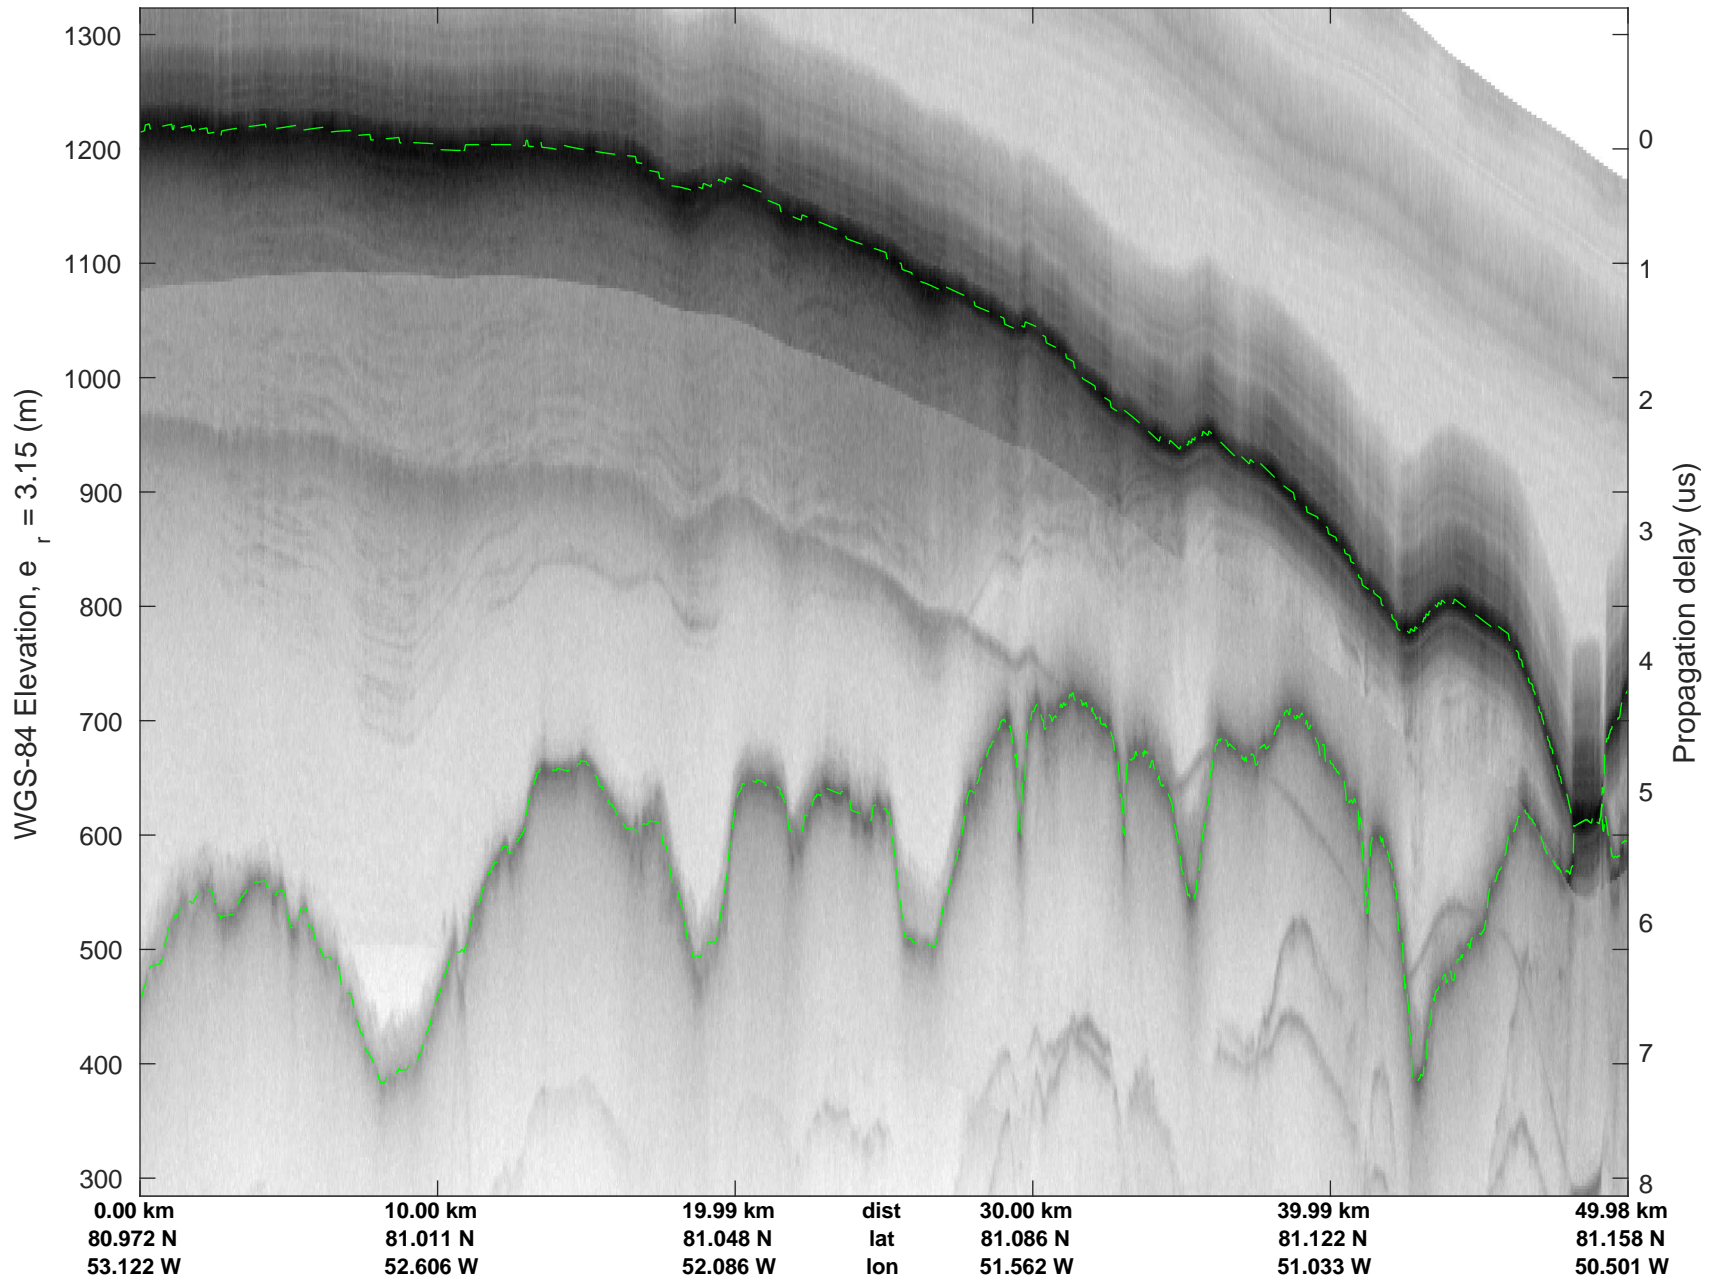

rds 2017_Greenland_P3: "North Flux 2" 20170322_04_024: 14:04:07.1 to 14:10:27.4 GPS