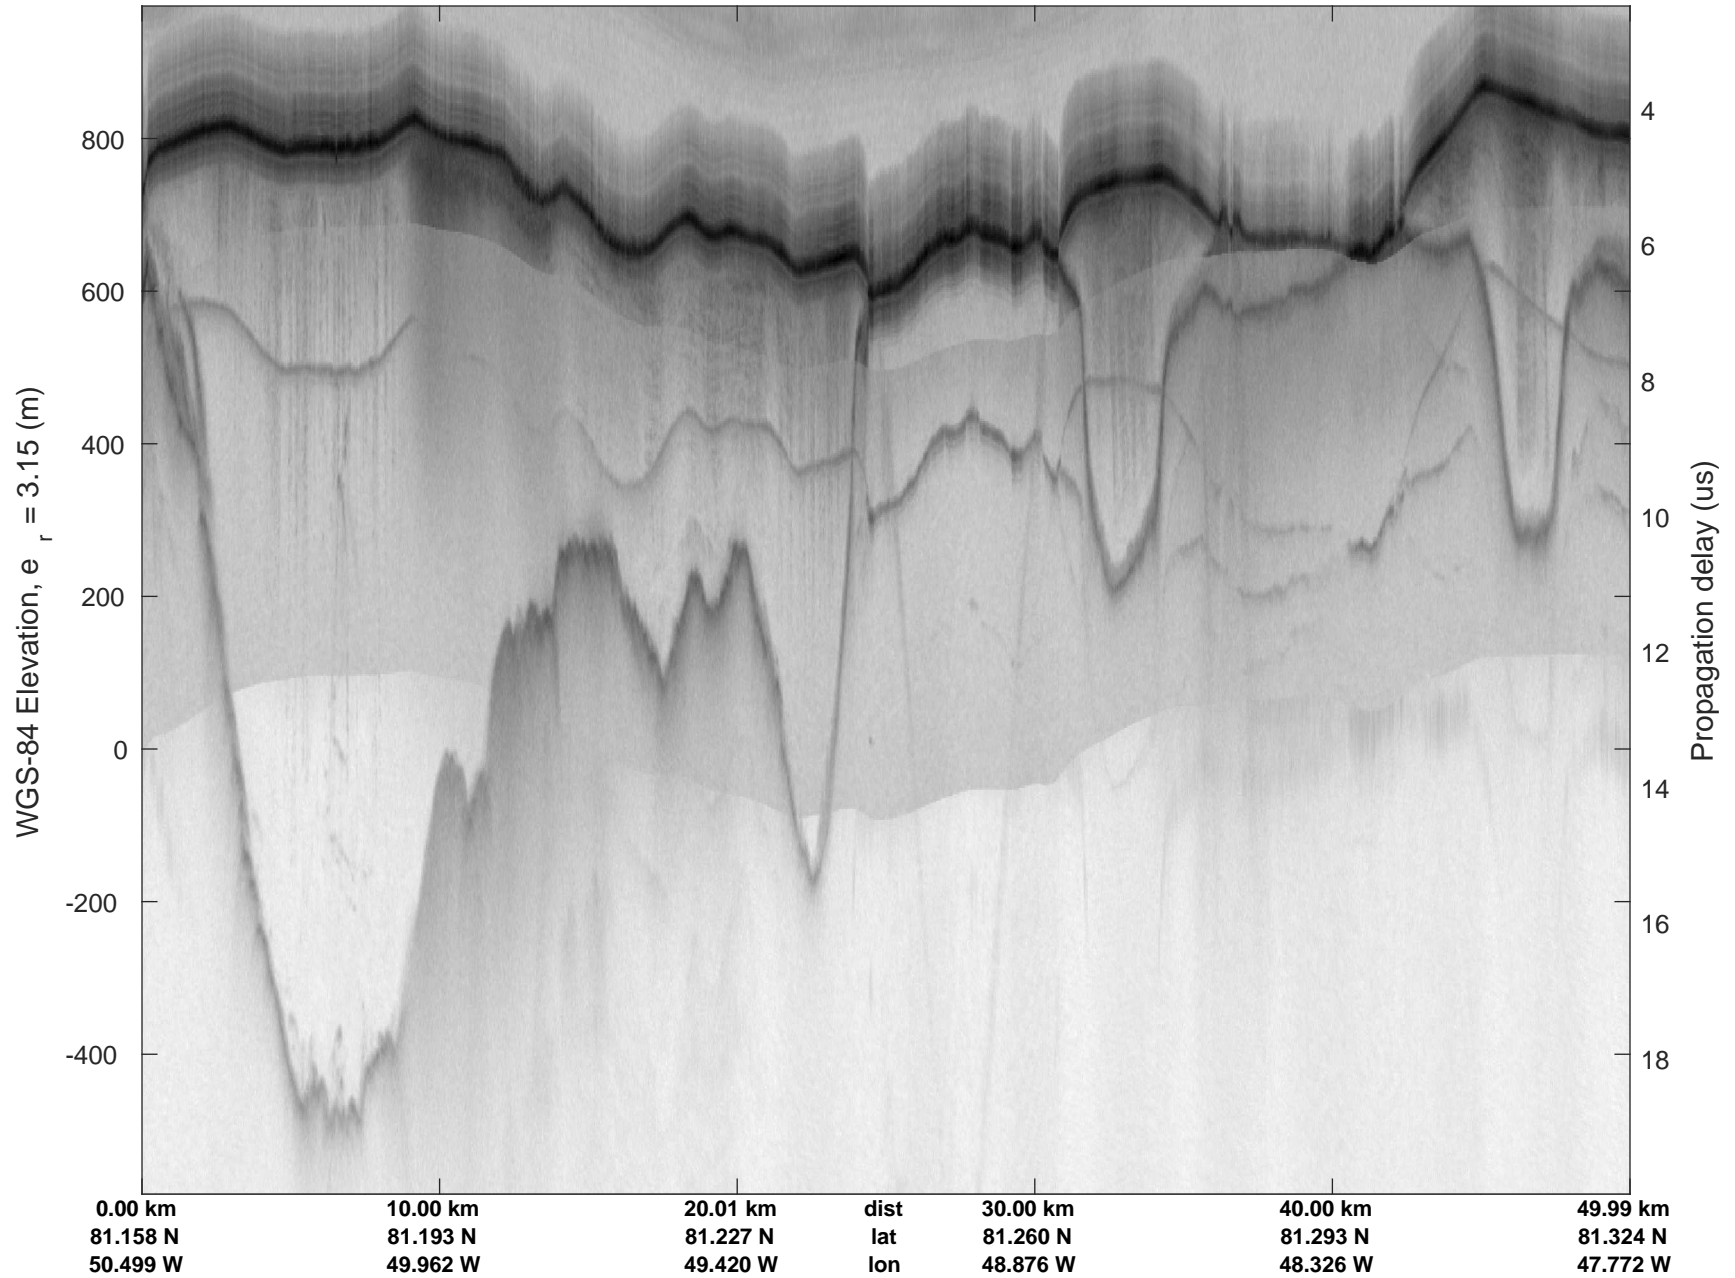

rds 2017_Greenland_P3: "North Flux 2" 20170322_04_025: 14:10:27.6 to 14:16:49.8 GPS