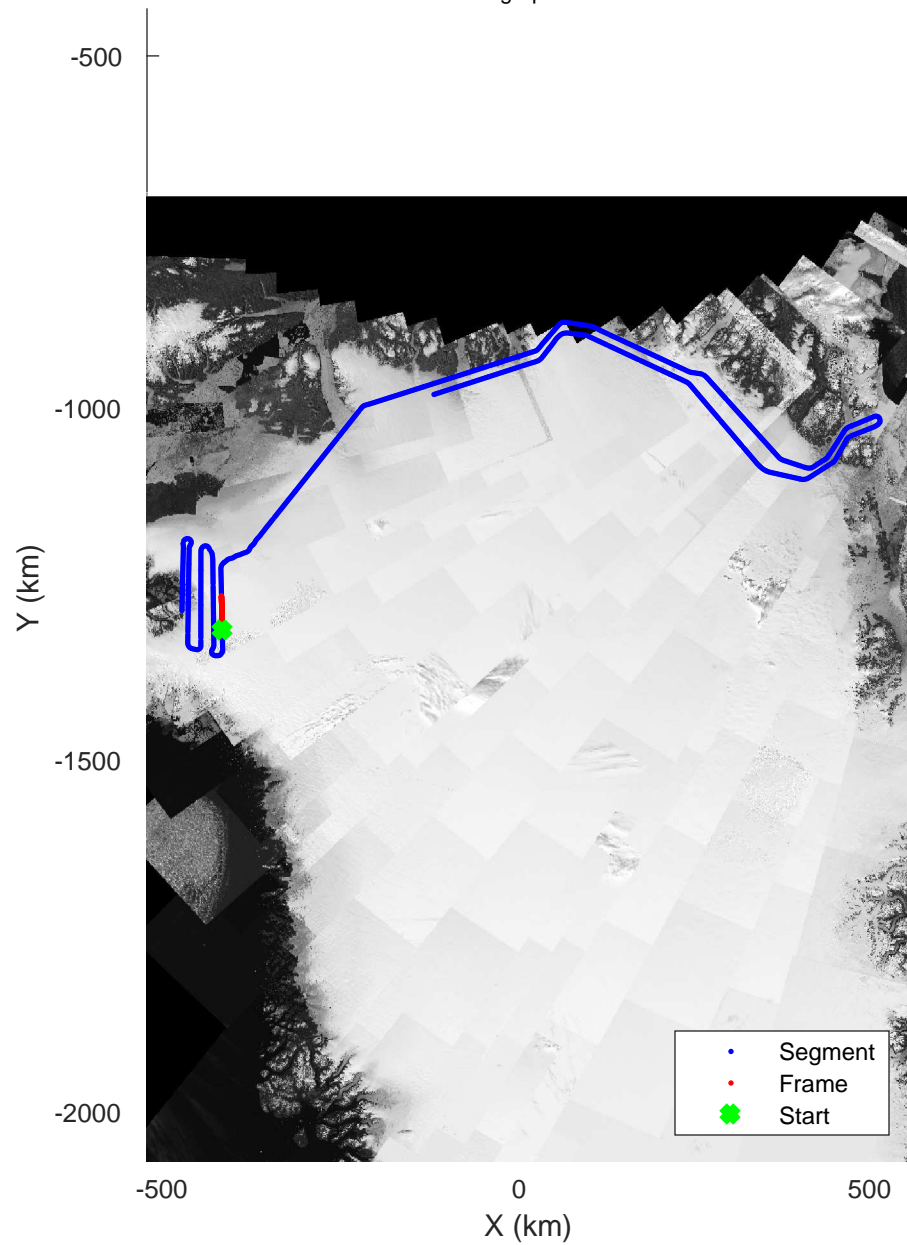

North Flux 2
20170322_04_014
Polar Stereograph 70N/-45E