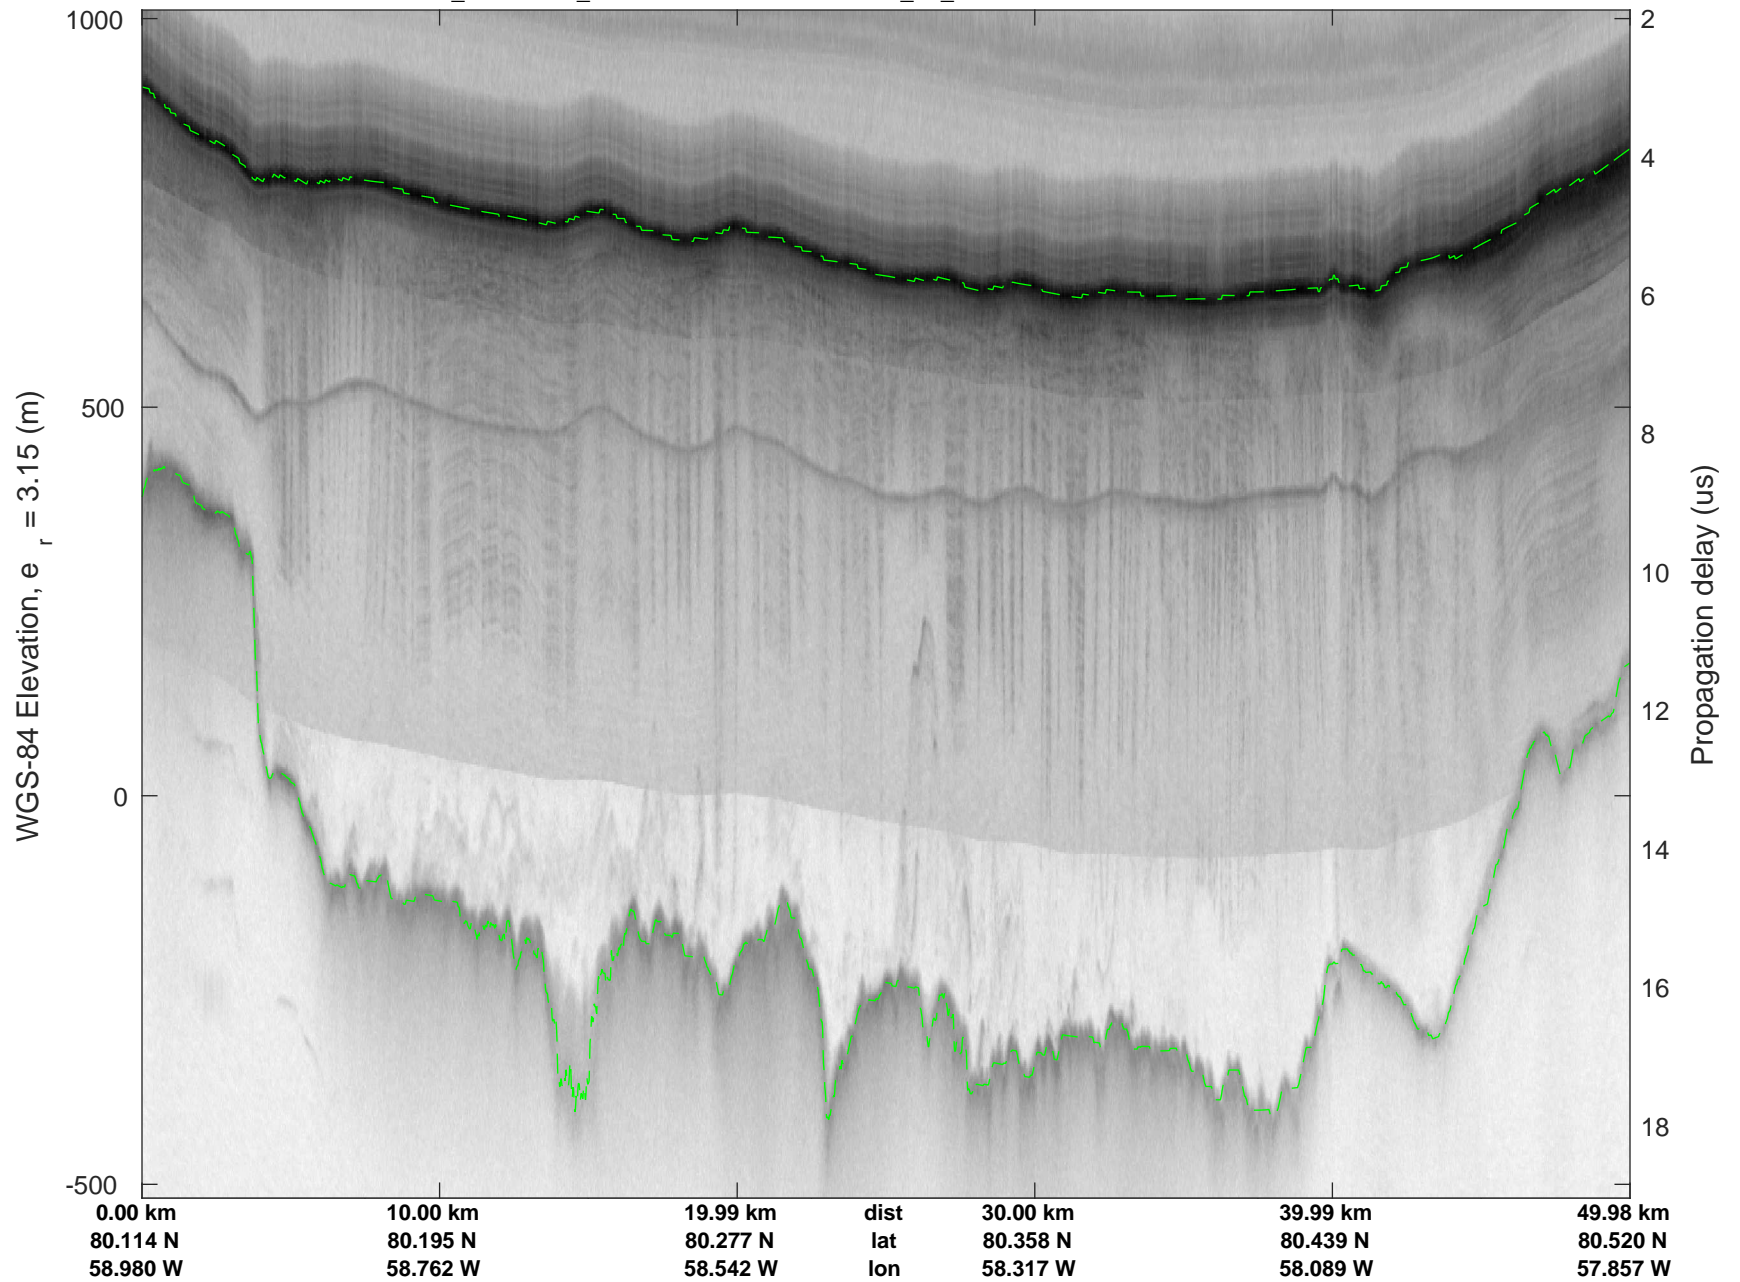

rds 2017\_Greenland\_P3: "North Flux 2" 20170322\_04\_019: 13:32:13.8 to 13:38:29.1 GPS

North Flux 2  
20170322\_04\_020  
Polar Stereograph 70N/-45E

rds 2017\_Greenland\_P3: "North Flux 2" 20170322\_04\_020: 13:38:29.4 to 13:44:41.4 GPS

rds 2017\_Greenland\_P3: "North Flux 2" 20170322\_04\_020: 13:38:29.4 to 13:44:41.4 GPS

North Flux 2  
20170322\_04\_021  
Polar Stereograph 70N/-45E

rds 2017\_Greenland\_P3: "North Flux 2" 20170322\_04\_021: 13:44:41.7 to 13:51:04.7 GPS

rds 2017\_Greenland\_P3: "North Flux 2" 20170322\_04\_021: 13:44:41.7 to 13:51:04.7 GPS

rds 2017\_Greenland\_P3: "North Flux 2" 20170322\_04\_022: 13:51:04.9 to 13:57:44.6 GPS

rds 2017\_Greenland\_P3: "North Flux 2" 20170322\_04\_022: 13:51:04.9 to 13:57:44.6 GPS