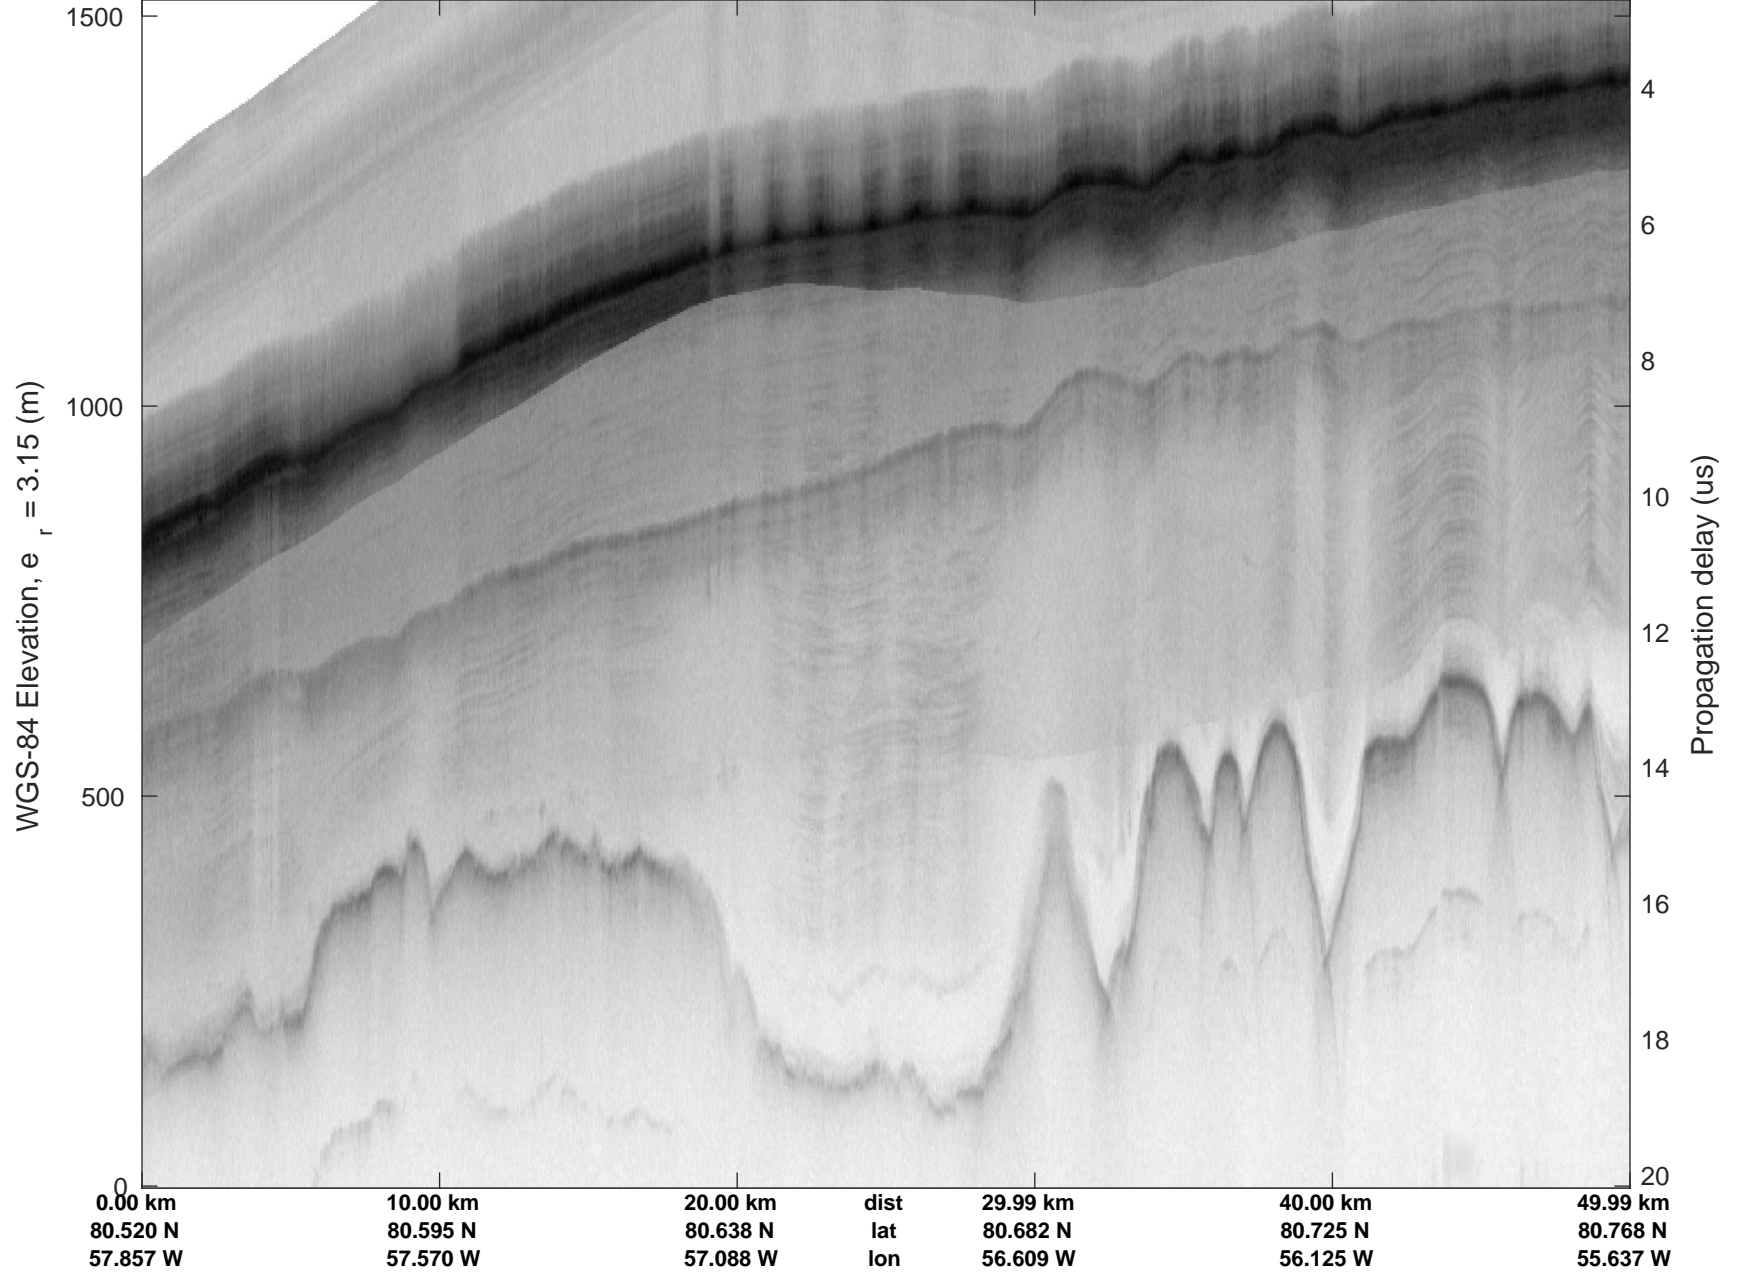

rds 2017_Greenland_P3: "North Flux 2" 20170322_04_022: 13:51:04.9 to 13:57:44.6 GPS