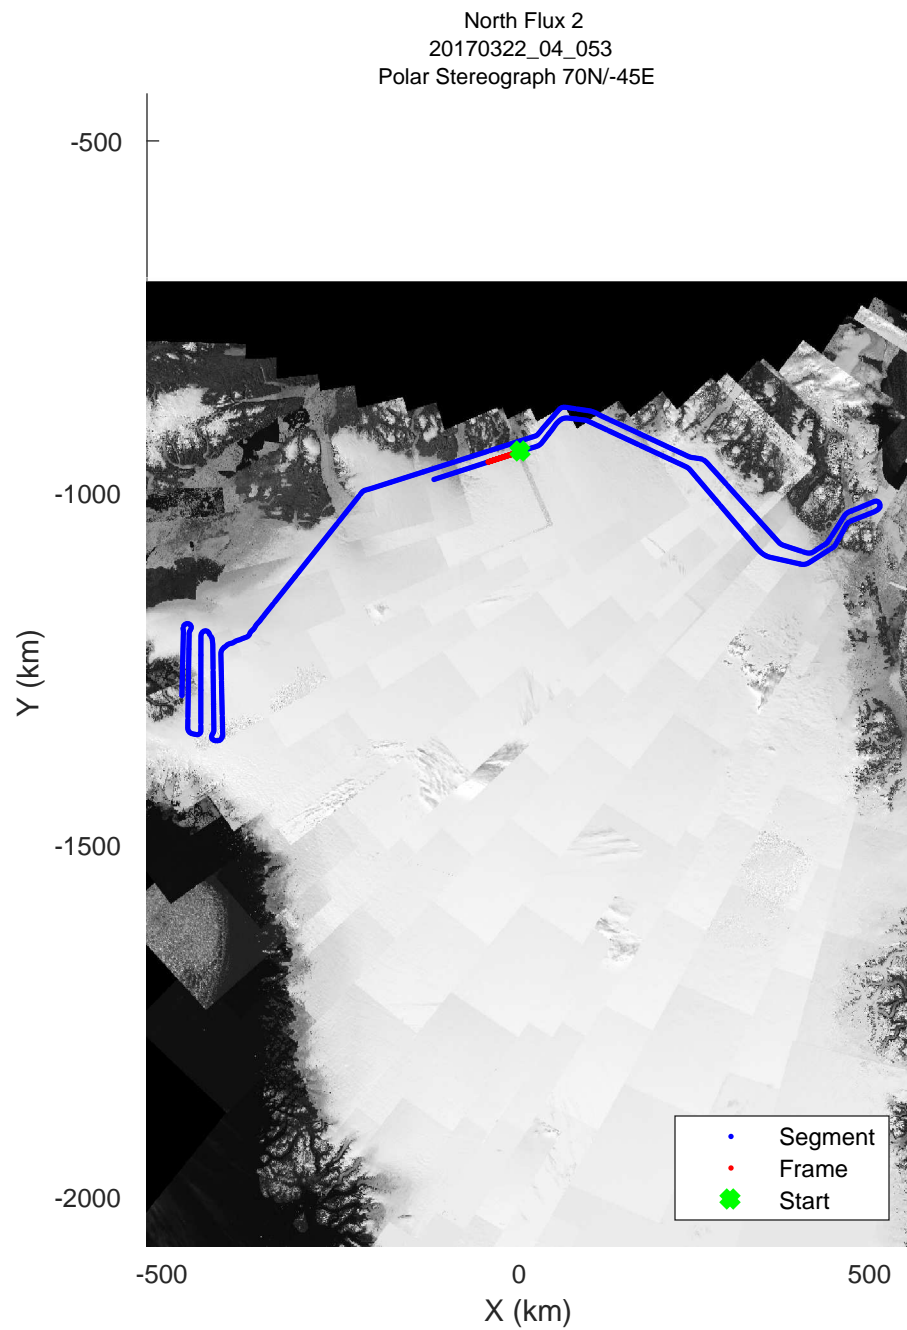

rds 2017\_Greenland\_P3: "North Flux 2" 20170322\_04\_051: 16:54:13.7 to 17:00:13.7 GPS

rds 2017\_Greenland\_P3: "North Flux 2" 20170322\_04\_052: 17:00:13.9 to 17:06:17.5 GPS

rds 2017\_Greenland\_P3: "North Flux 2" 20170322\_04\_052: 17:00:13.9 to 17:06:17.5 GPS