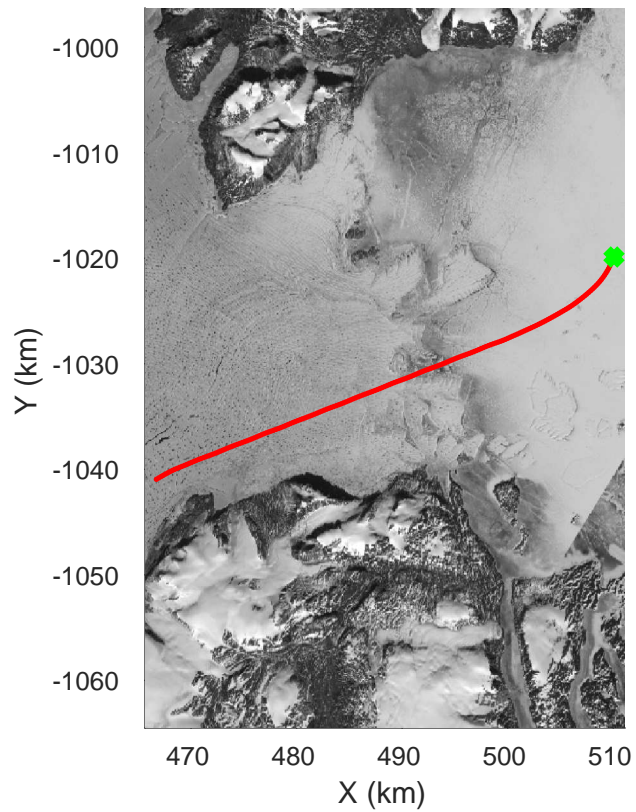

North Flux 2  
20170322\_04\_039  
Polar Stereograph 70N/-45E

rds 2017\_Greenland\_P3: "North Flux 2" 20170322\_04\_039: 15:38:37.7 to 15:45:39.2 GPS

rds 2017\_Greenland\_P3: "North Flux 2" 20170322\_04\_039: 15:38:37.7 to 15:45:39.2 GPS