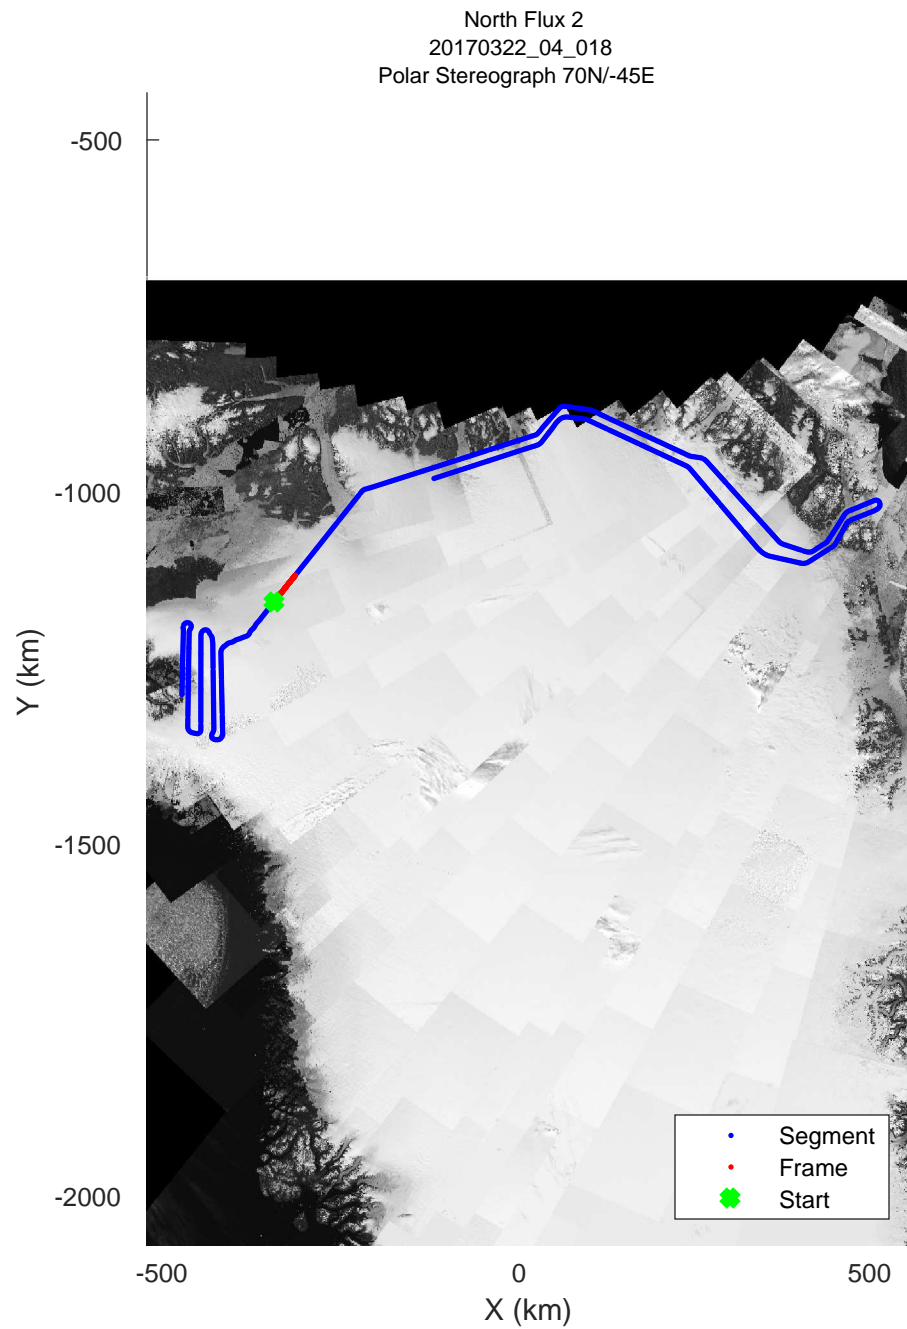

rds 2017\_Greenland\_P3: "North Flux 2" 20170322\_04\_016: 13:13:33.3 to 13:19:36.4 GPS

rds 2017\_Greenland\_P3: "North Flux 2" 20170322\_04\_017: 13:19:36.7 to 13:25:49.9 GPS

rds 2017\_Greenland\_P3: "North Flux 2" 20170322\_04\_017: 13:19:36.7 to 13:25:49.9 GPS