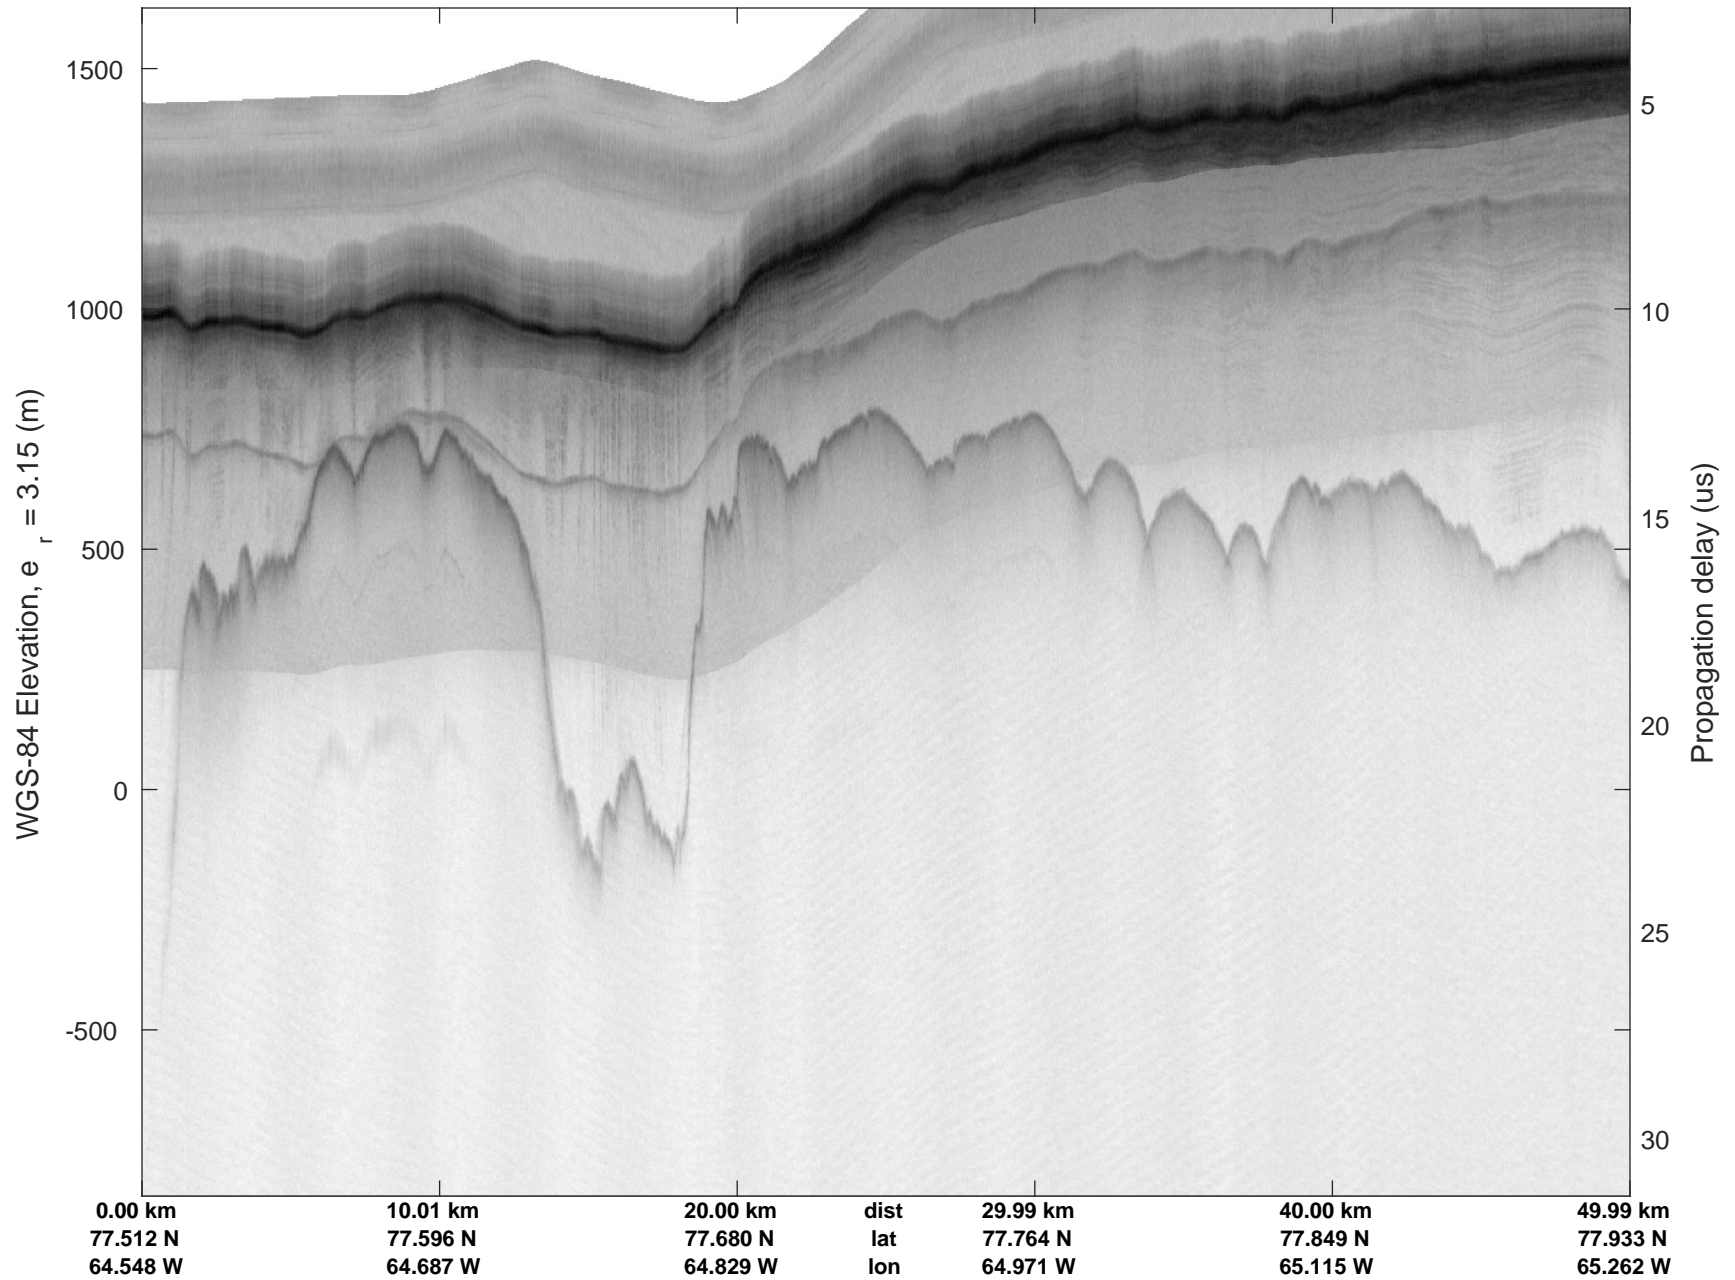

rds 2017_Greenland_P3: "North Flux 2" 20170322_04_008: 12:23:45.8 to 12:29:45.4 GPS