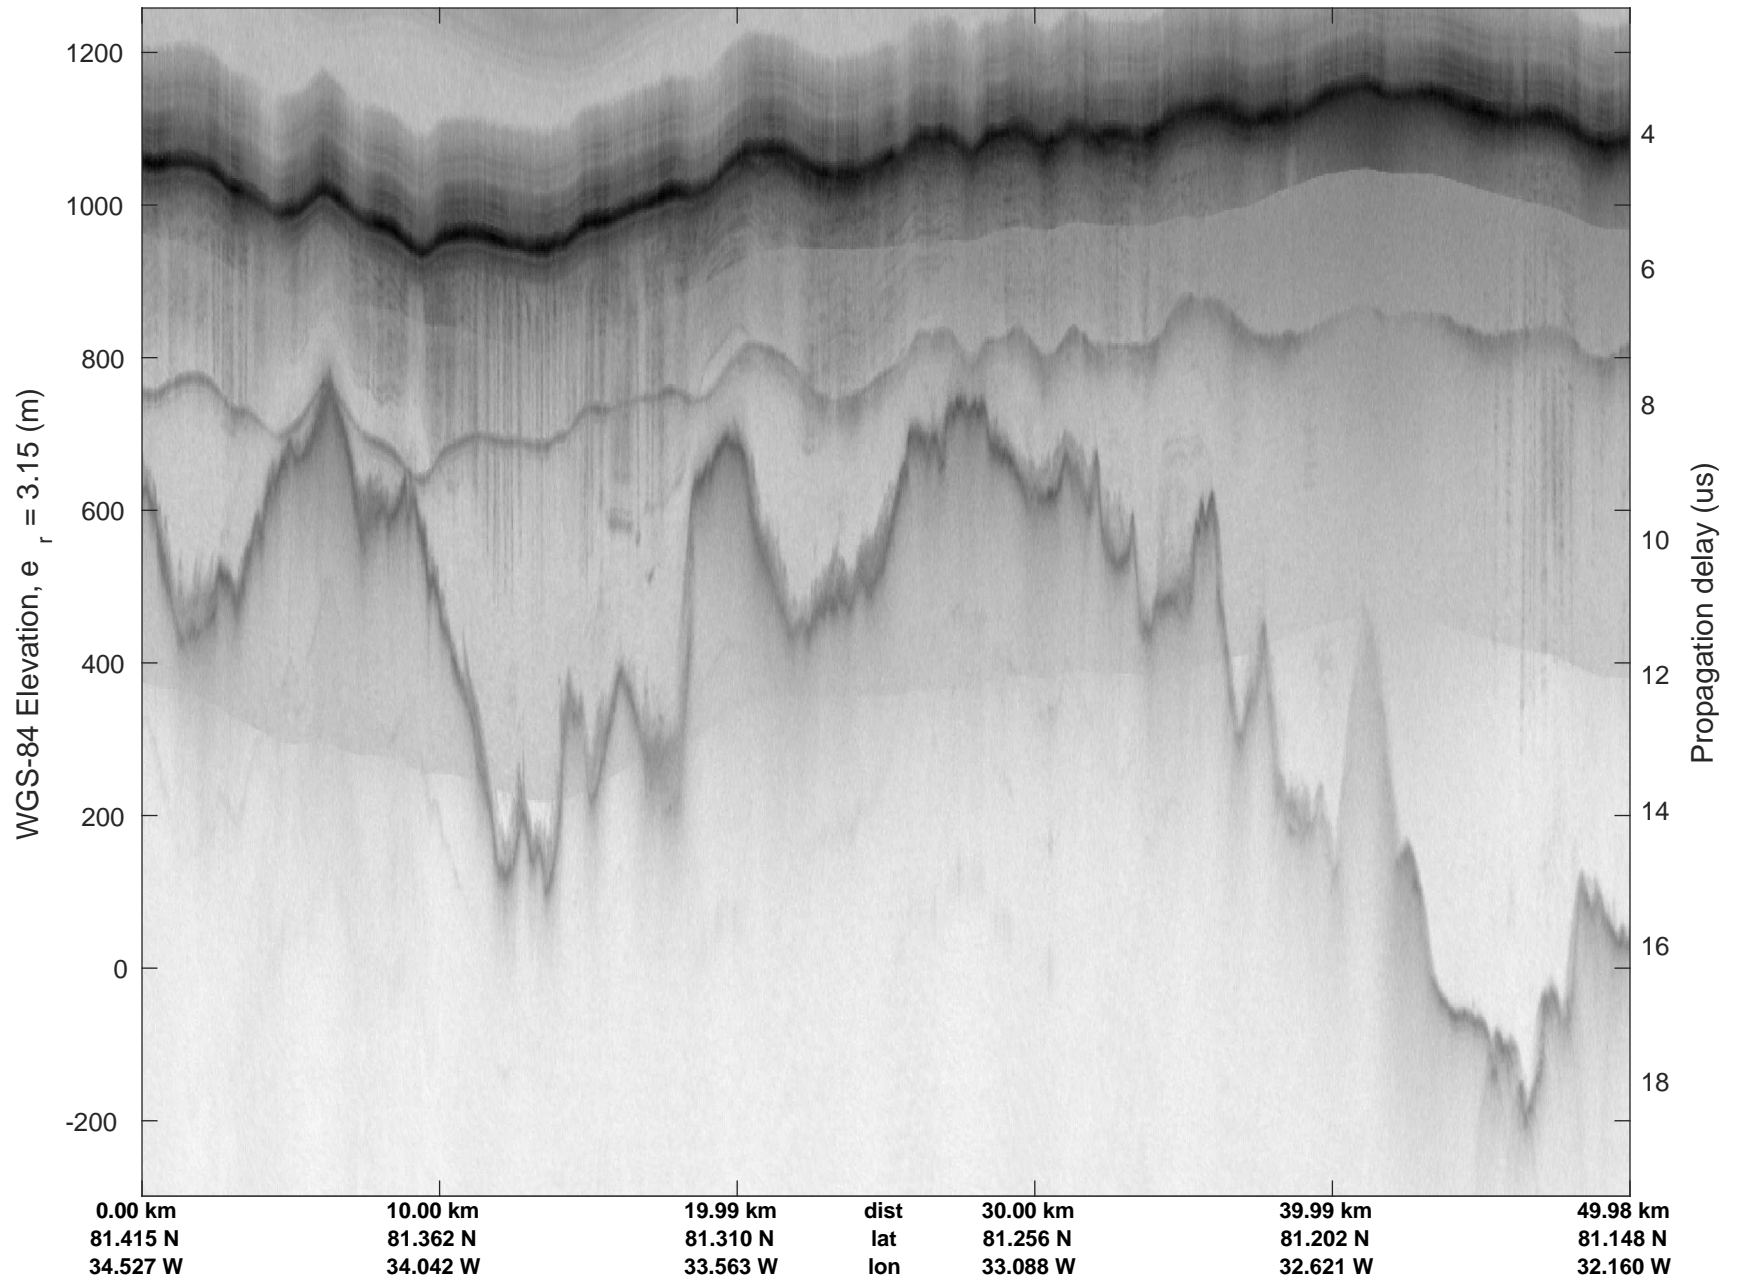

rds 2017\_Greenland\_P3: "North Flux 2" 20170322\_04\_030: 14:41:52.2 to 14:48:01.9 GPS

rds 2017\_Greenland\_P3: "North Flux 2" 20170322\_04\_030: 14:41:52.2 to 14:48:01.9 GPS

rds 2017\_Greenland\_P3: "North Flux 2" 20170322\_04\_031: 14:48:02.1 to 14:54:16.0 GPS