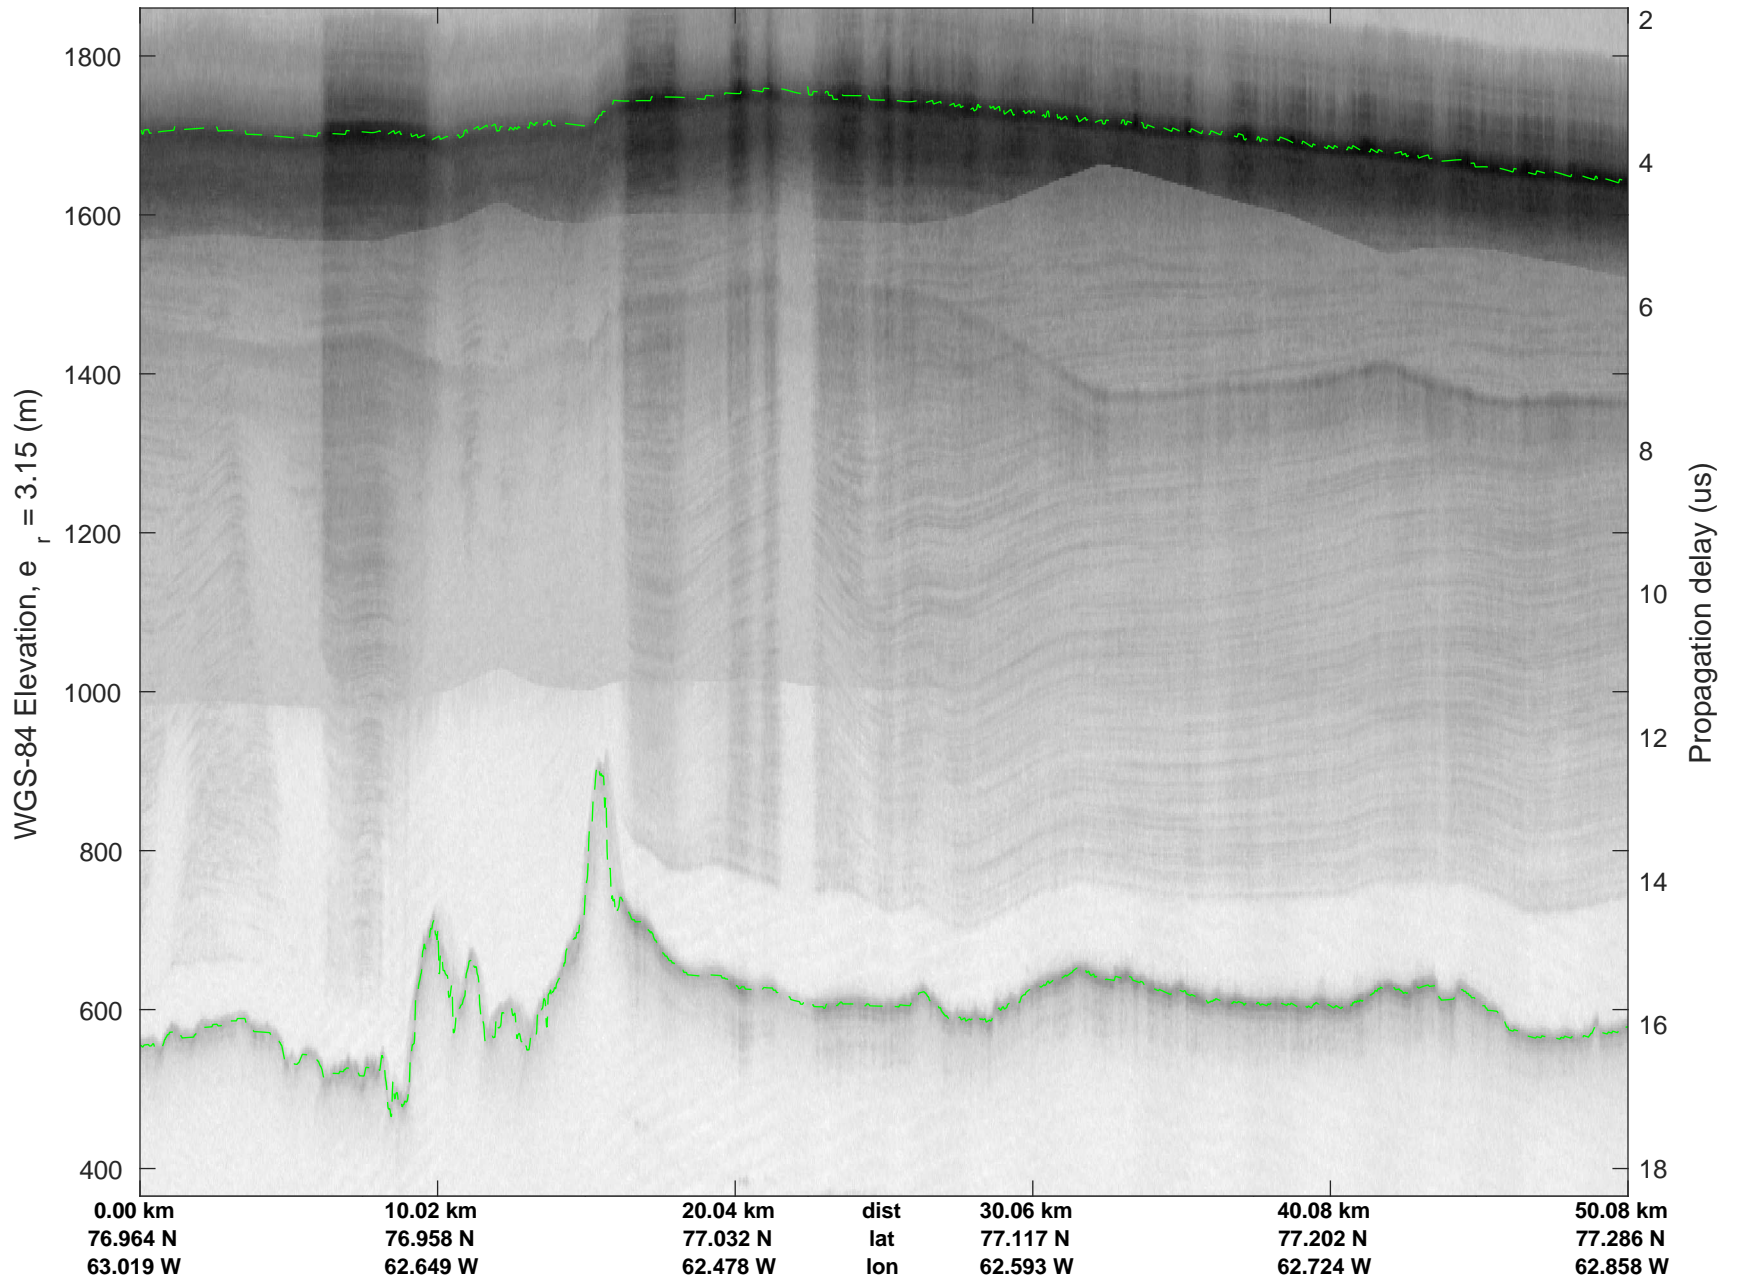

rds 2017\_Greenland\_P3: "North Flux 2" 20170322\_04\_011: 12:42:32.5 to 12:48:48.2 GPS

North Flux 2  
20170322\_04\_012  
Polar Stereograph 70N/-45E

rds 2017\_Greenland\_P3: "North Flux 2" 20170322\_04\_012: 12:48:48.4 to 12:55:06.0 GPS

rds 2017\_Greenland\_P3: "North Flux 2" 20170322\_04\_012: 12:48:48.4 to 12:55:06.0 GPS

rds 2017\_Greenland\_P3: "North Flux 2" 20170322\_04\_013: 12:55:06.3 to 13:01:39.3 GPS

rds 2017\_Greenland\_P3: "North Flux 2" 20170322\_04\_013: 12:55:06.3 to 13:01:39.3 GPS

North Flux 2  
20170322\_04\_014  
Polar Stereograph 70N/-45E

rds 2017\_Greenland\_P3: "North Flux 2" 20170322\_04\_014: 13:01:39.6 to 13:07:32.0 GPS

rds 2017\_Greenland\_P3: "North Flux 2" 20170322\_04\_014: 13:01:39.6 to 13:07:32.0 GPS