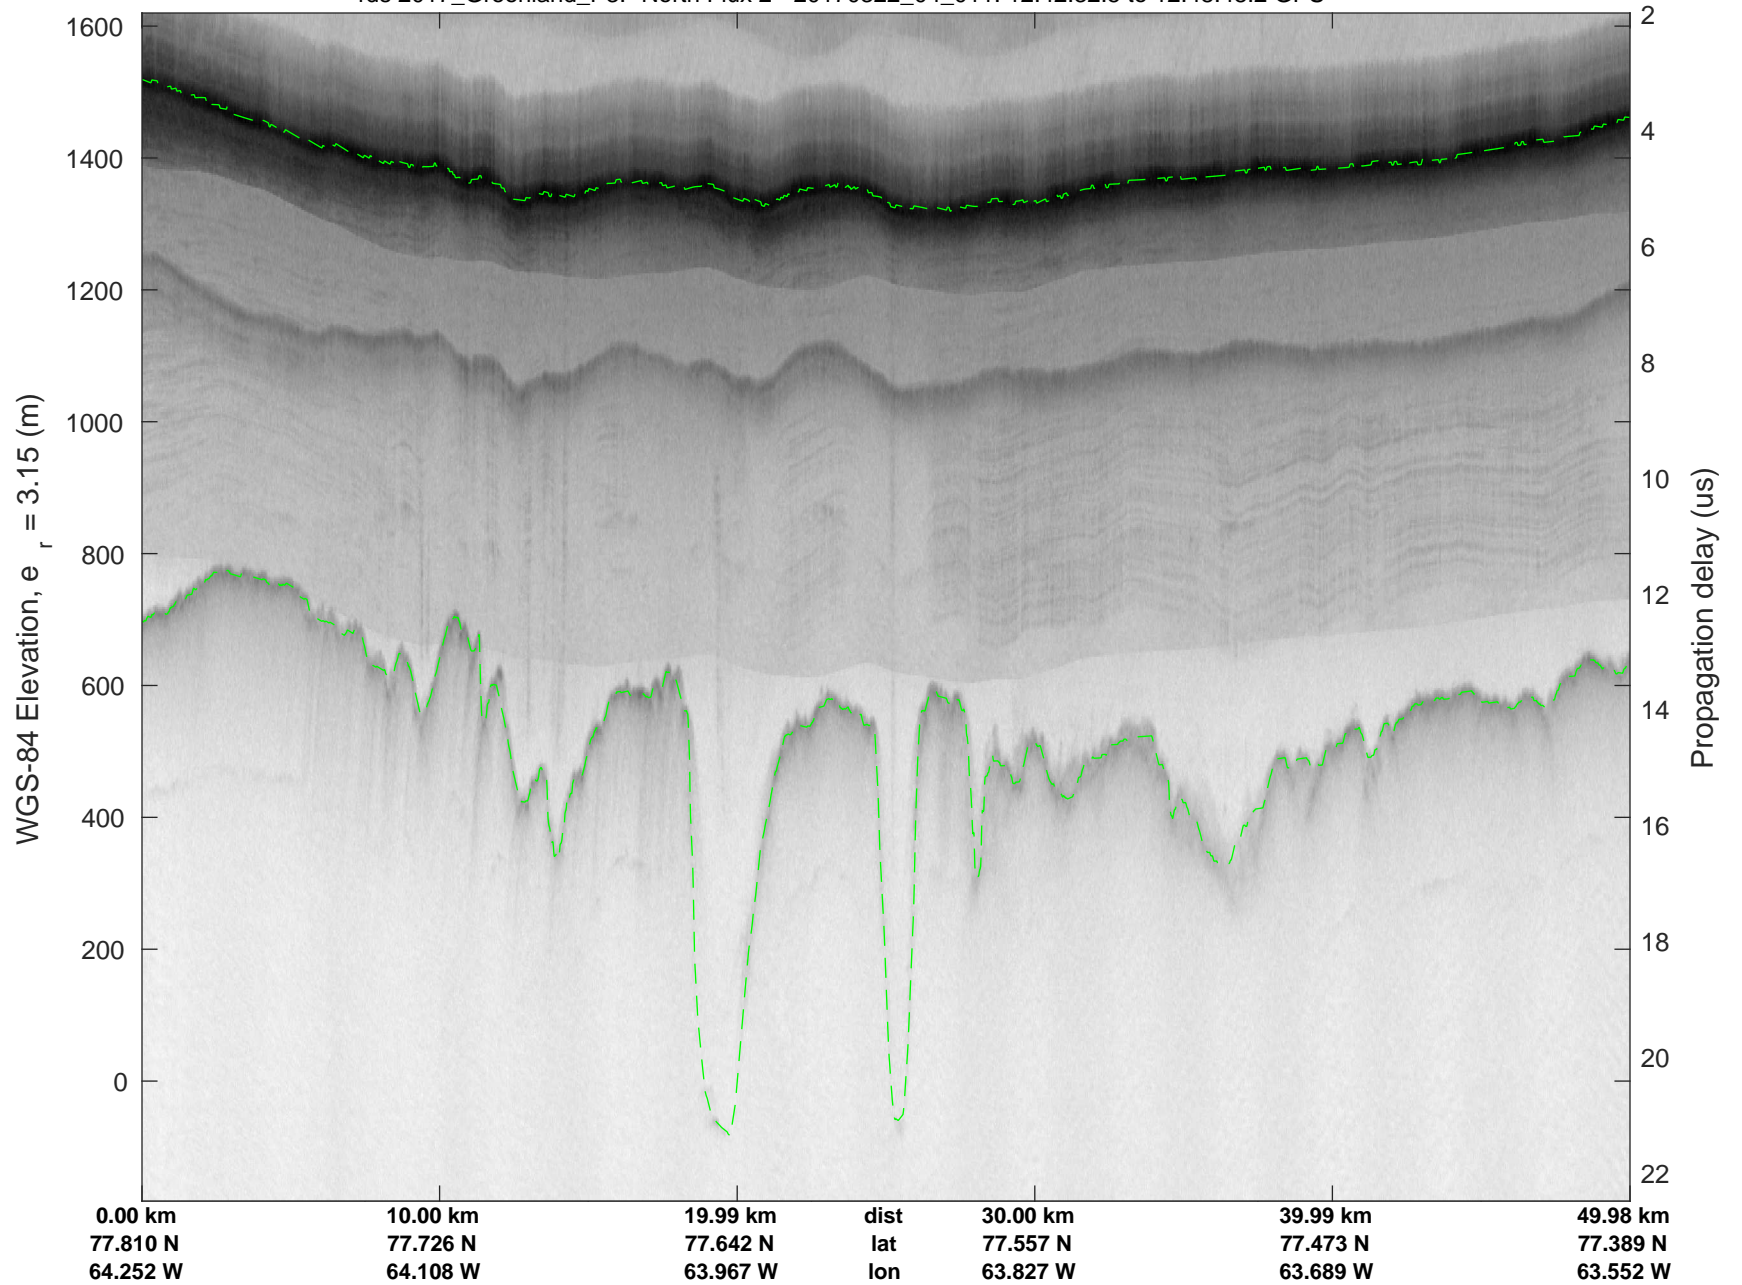

rds 2017\_Greenland\_P3: "North Flux 2" 20170322\_04\_010: 12:36:12.3 to 12:42:32.2 GPS

rds 2017\_Greenland\_P3: "North Flux 2" 20170322\_04\_010: 12:36:12.3 to 12:42:32.2 GPS

rds 2017\_Greenland\_P3: "North Flux 2" 20170322\_04\_011: 12:42:32.5 to 12:48:48.2 GPS

rds 2017\_Greenland\_P3: "North Flux 2" 20170322\_04\_011: 12:42:32.5 to 12:48:48.2 GPS

North Flux 2  
20170322\_04\_012  
Polar Stereograph 70N/-45E

rds 2017\_Greenland\_P3: "North Flux 2" 20170322\_04\_012: 12:48:48.4 to 12:55:06.0 GPS