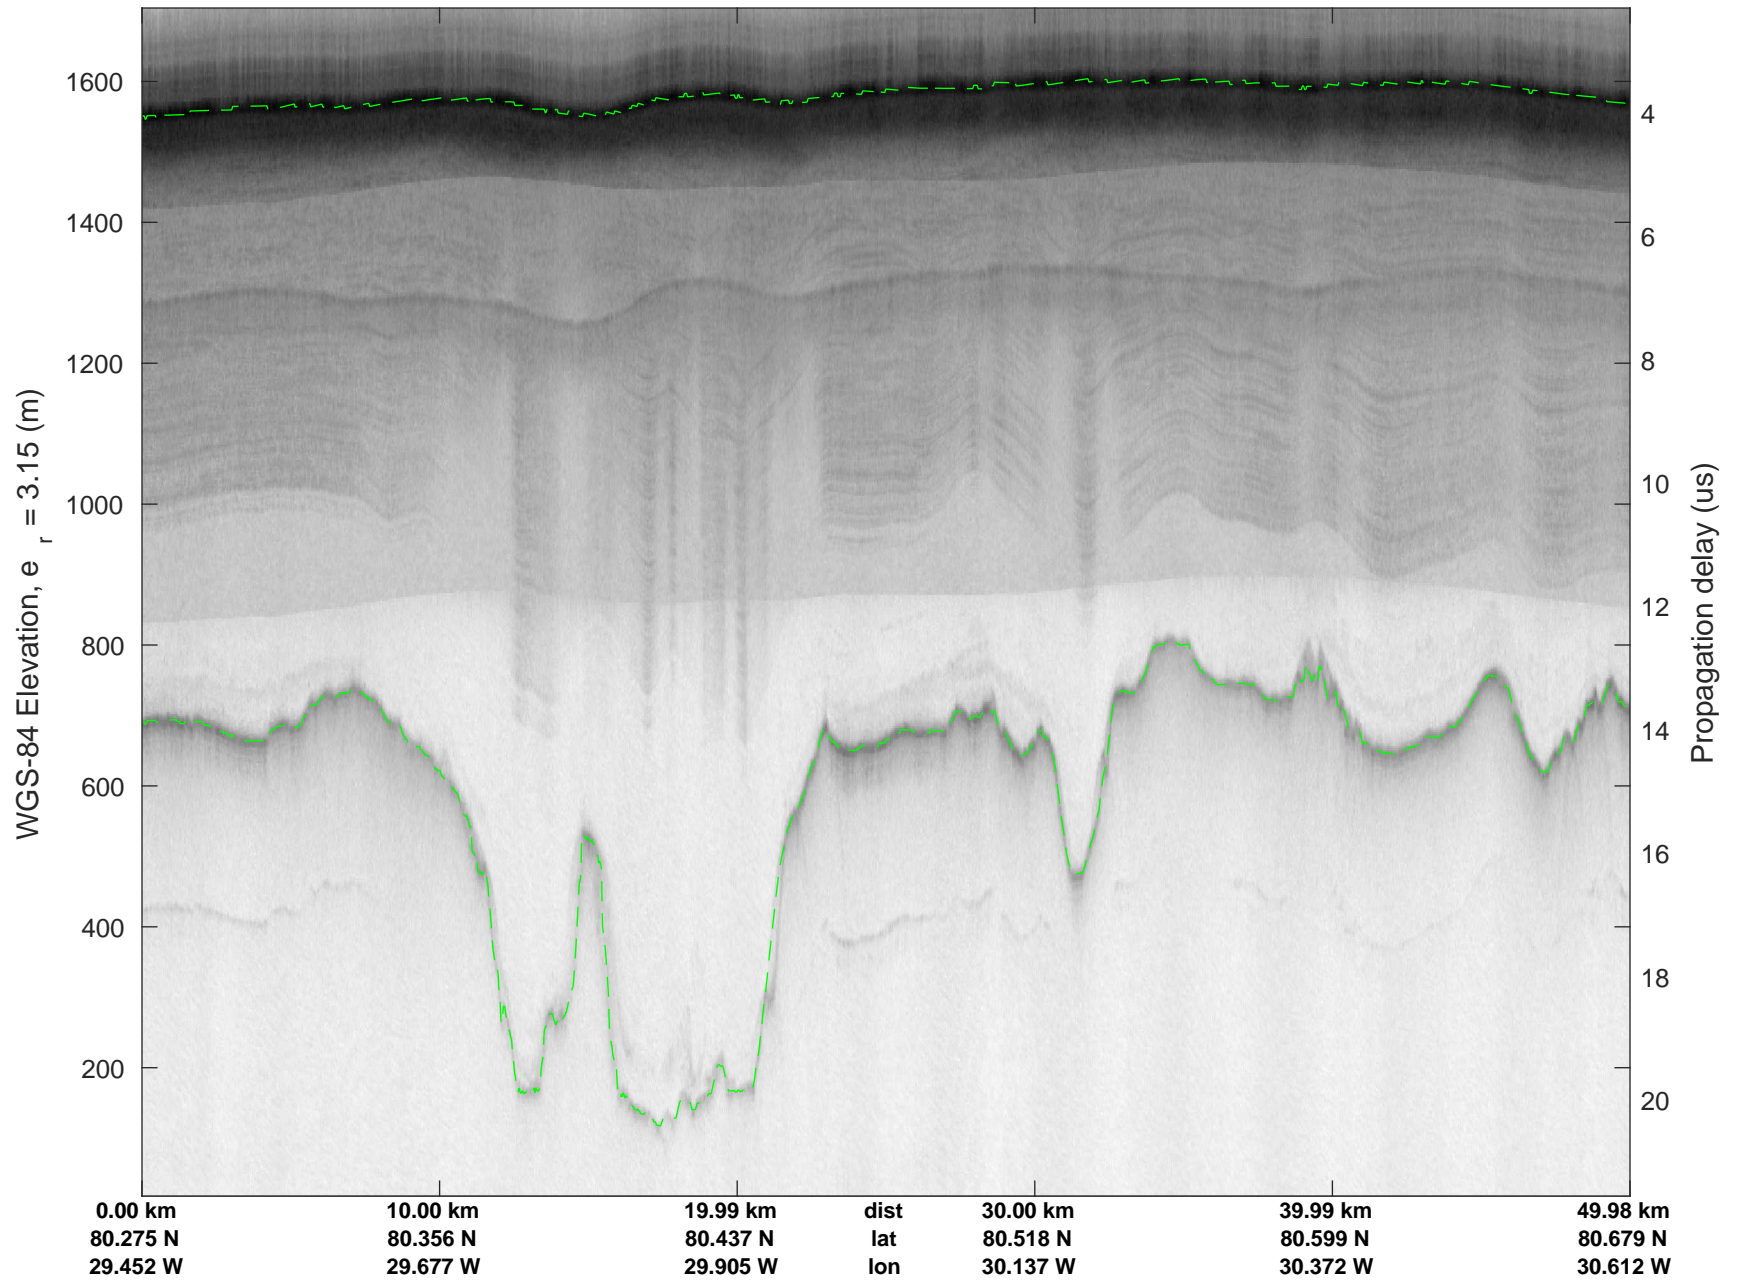

rds 2017\_Greenland\_P3: "North Flux 2" 20170322\_04\_043: 16:05:40.7 to 16:11:58.7 GPS

rds 2017\_Greenland\_P3: "North Flux 2" 20170322\_04\_044: 16:11:58.9 to 16:18:07.2 GPS

rds 2017\_Greenland\_P3: "North Flux 2" 20170322\_04\_044: 16:11:58.9 to 16:18:07.2 GPS

rds 2017\_Greenland\_P3: "North Flux 2" 20170322\_04\_045: 16:18:07.4 to 16:24:10.8 GPS

rds 2017\_Greenland\_P3: "North Flux 2" 20170322\_04\_045: 16:18:07.4 to 16:24:10.8 GPS

rds 2017\_Greenland\_P3: "North Flux 2" 20170322\_04\_046: 16:24:11.0 to 16:30:11.9 GPS

rds 2017\_Greenland\_P3: "North Flux 2" 20170322\_04\_046: 16:24:11.0 to 16:30:11.9 GPS

rds 2017\_Greenland\_P3: "North Flux 2" 20170322\_04\_047: 16:30:12.1 to 16:36:11.7 GPS

rds 2017\_Greenland\_P3: "North Flux 2" 20170322\_04\_047: 16:30:12.1 to 16:36:11.7 GPS