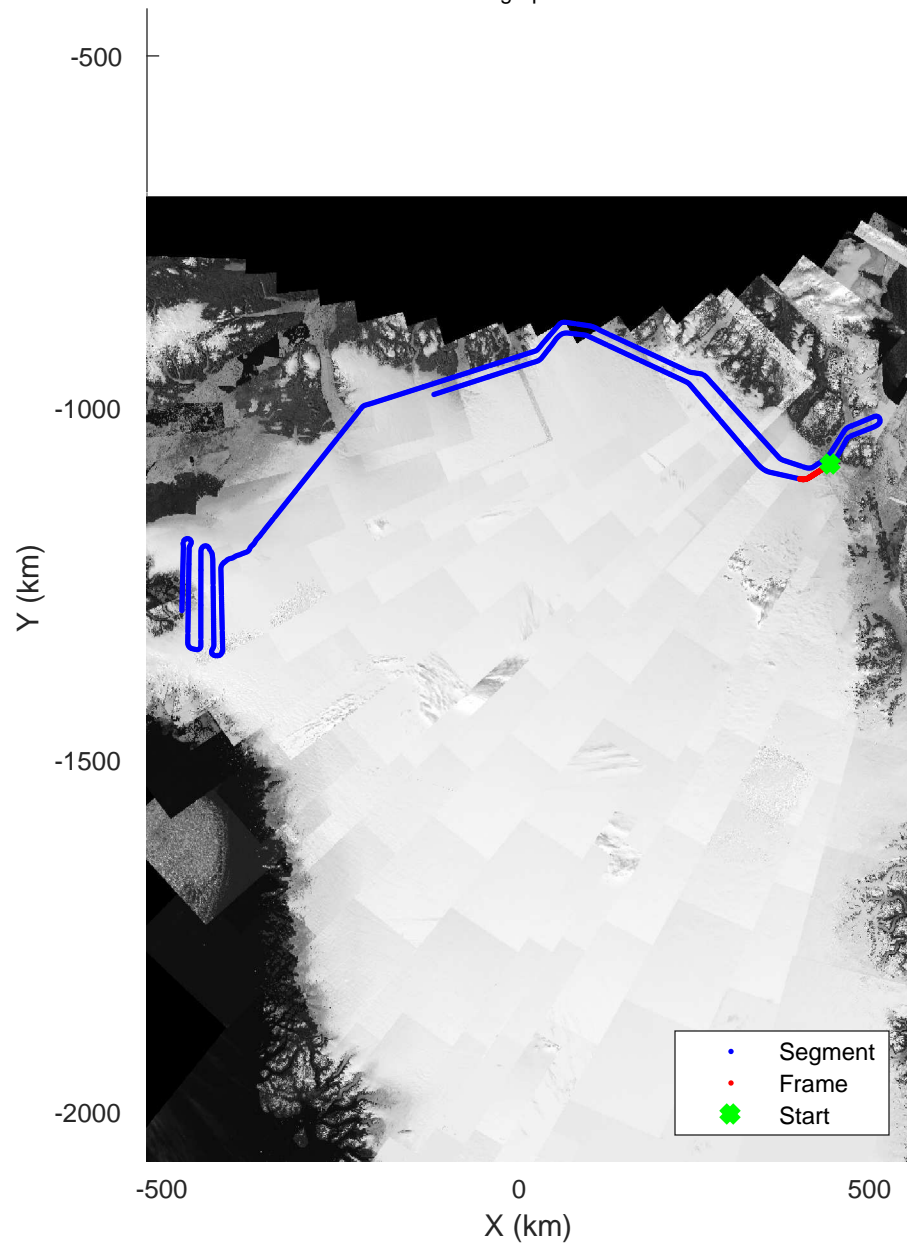

North Flux 2  
20170322\_04\_040  
Polar Stereograph 70N/-45E

rds 2017\_Greenland\_P3: "North Flux 2" 20170322\_04\_040: 15:45:39.6 to 15:52:42.0 GPS

rds 2017\_Greenland\_P3: "North Flux 2" 20170322\_04\_040: 15:45:39.6 to 15:52:42.0 GPS

rds 2017\_Greenland\_P3: "North Flux 2" 20170322\_04\_041: 15:52:42.3 to 15:59:17.7 GPS

rds 2017\_Greenland\_P3: "North Flux 2" 20170322\_04\_041: 15:52:42.3 to 15:59:17.7 GPS

North Flux 2  
20170322\_04\_042  
Polar Stereograph 70N/-45E