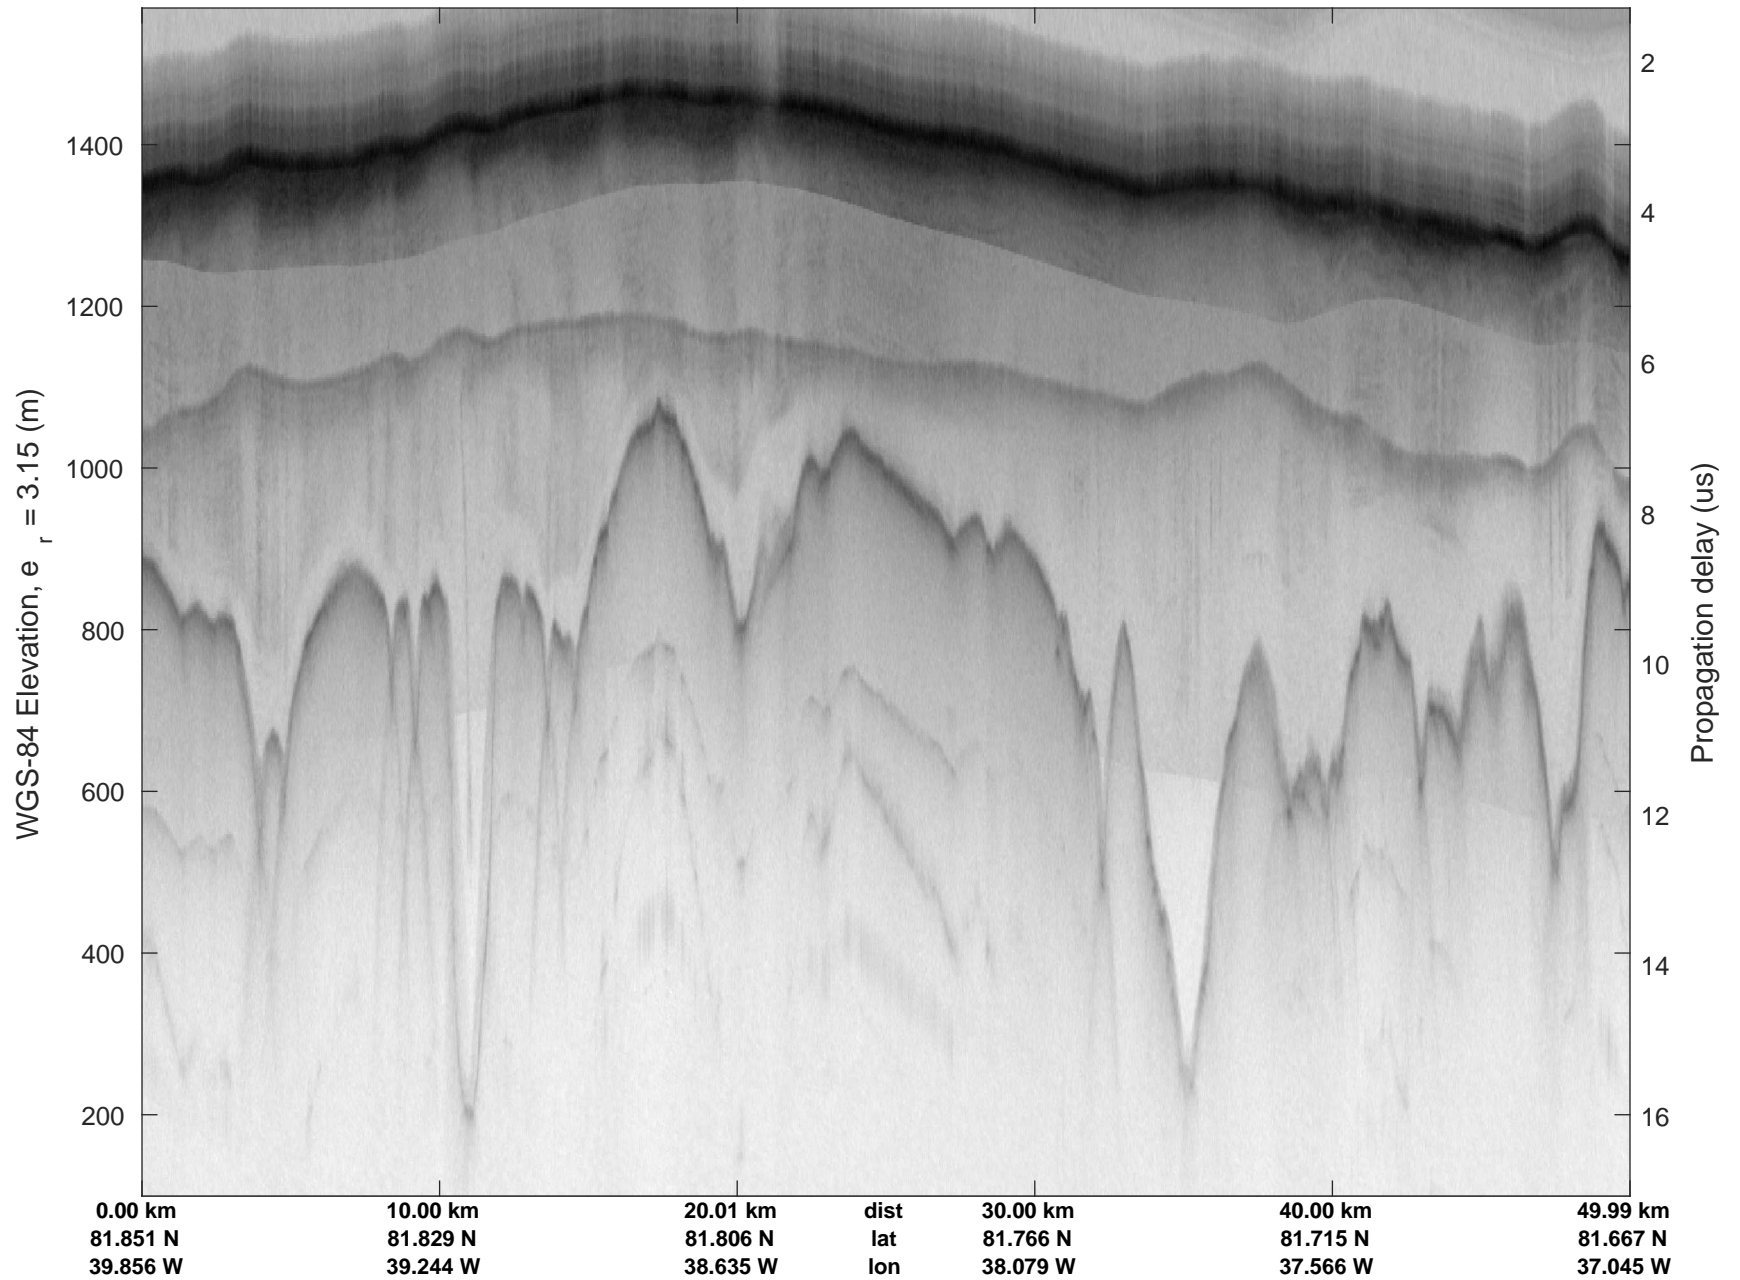

rds 2017\_Greenland\_P3: "North Flux 2" 20170322\_04\_027: 14:23:12.8 to 14:29:25.4 GPS

rds 2017\_Greenland\_P3: "North Flux 2" 20170322\_04\_028: 14:29:25.6 to 14:35:36.1 GPS

rds 2017\_Greenland\_P3: "North Flux 2" 20170322\_04\_028: 14:29:25.6 to 14:35:36.1 GPS

rds 2017\_Greenland\_P3: "North Flux 2" 20170322\_04\_029: 14:35:36.4 to 14:41:52.0 GPS

rds 2017\_Greenland\_P3: "North Flux 2" 20170322\_04\_029: 14:35:36.4 to 14:41:52.0 GPS

North Flux 2  
20170322\_04\_030  
Polar Stereograph 70N/-45E