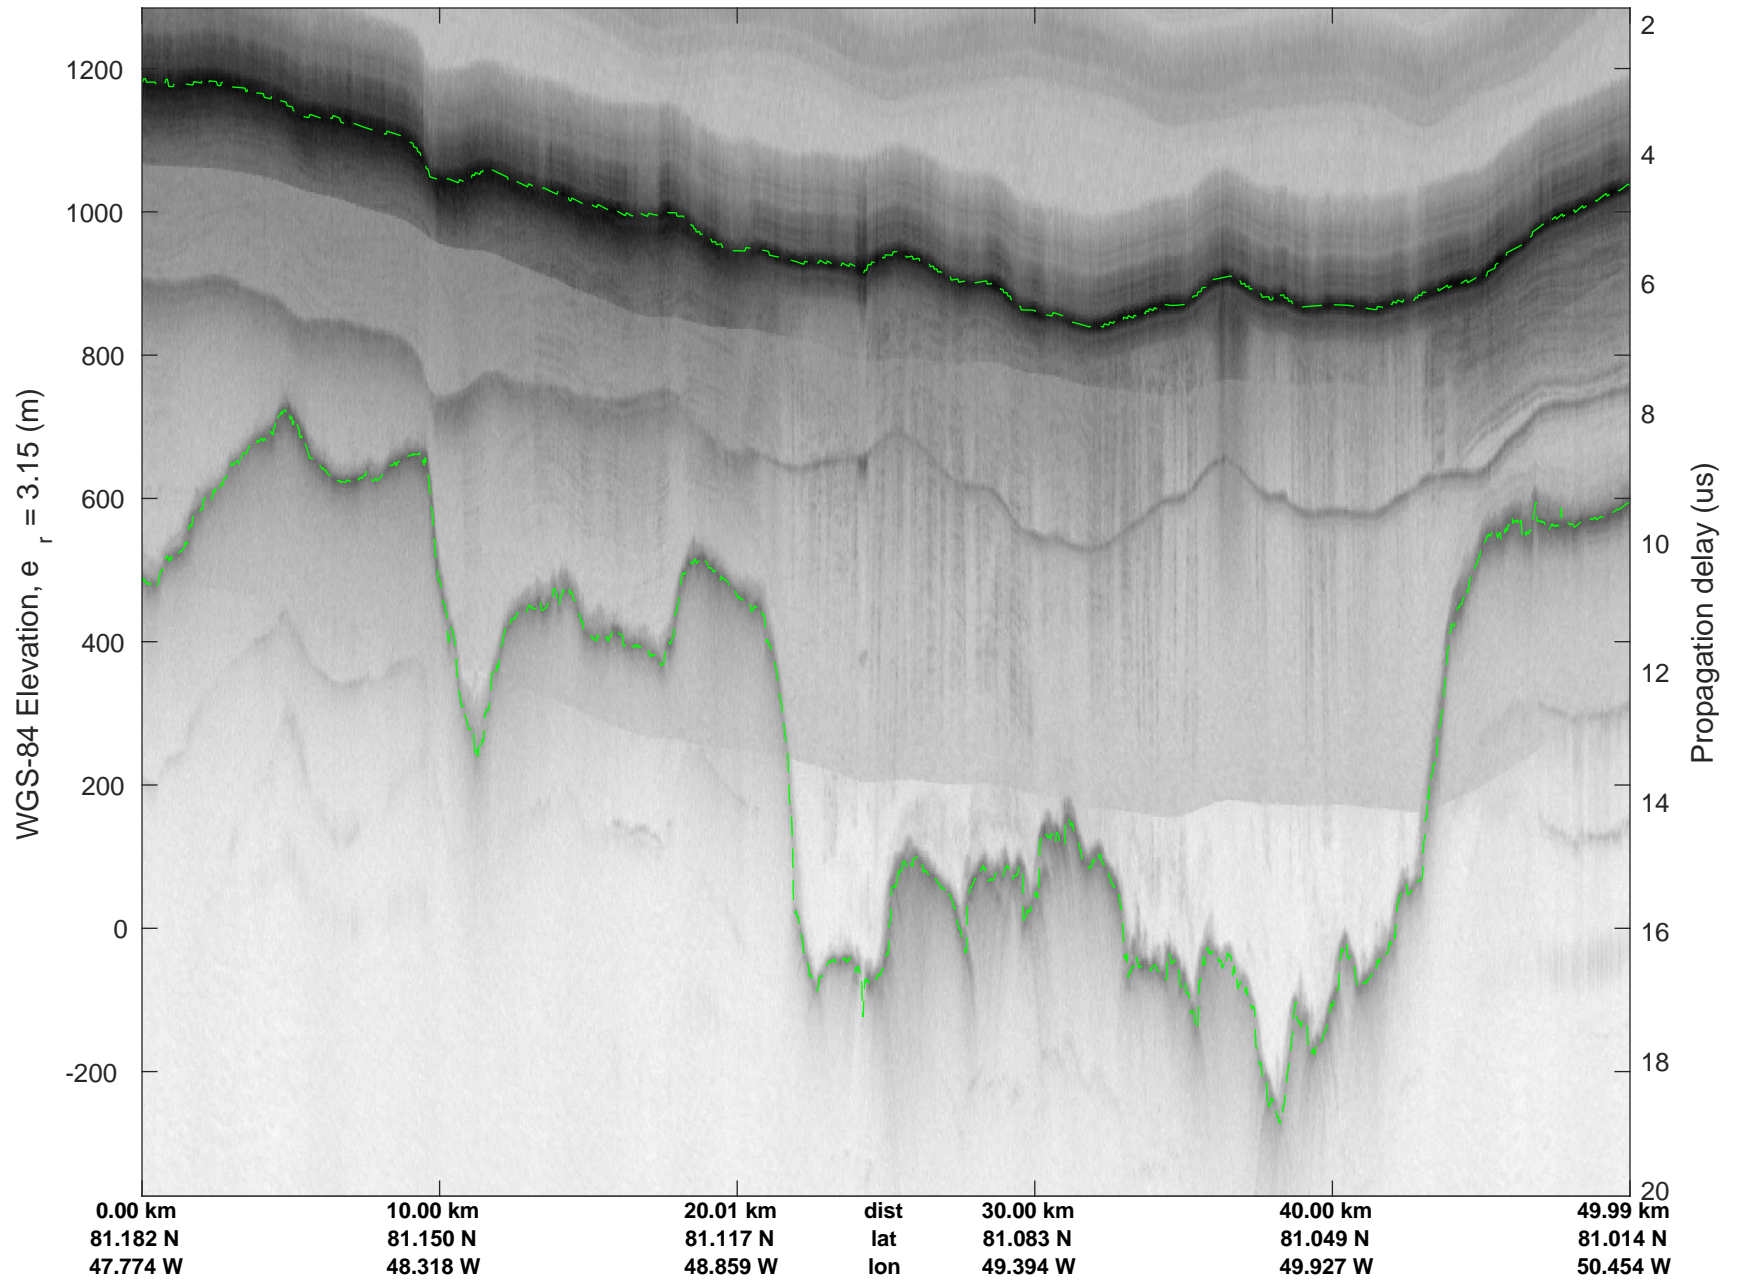

rds 2017\_Greenland\_P3: "North Flux 2" 20170322\_04\_053: 17:06:17.7 to 17:12:35.5 GPS

rds 2017\_Greenland\_P3: "North Flux 2" 20170322\_04\_053: 17:06:17.7 to 17:12:35.5 GPS

rds 2017\_Greenland\_P3: "North Flux 2" 20170322\_04\_054: 17:12:35.8 to 17:18:47.4 GPS

rds 2017\_Greenland\_P3: "North Flux 2" 20170322\_04\_054: 17:12:35.8 to 17:18:47.4 GPS

rds 2017\_Greenland\_P3: "North Flux 2" 20170322\_04\_055: 17:18:47.7 to 17:23:08.9 GPS

rds 2017\_Greenland\_P3: "North Flux 2" 20170322\_04\_055: 17:18:47.7 to 17:23:08.9 GPS