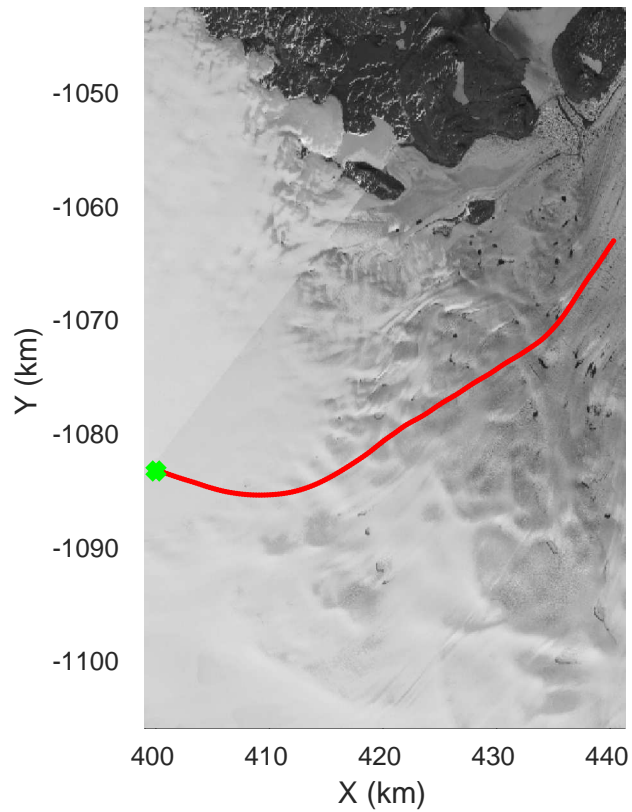

North Flux 2  
20170322\_04\_036  
Polar Stereograph 70N/-45E

rds 2017\_Greenland\_P3: "North Flux 2" 20170322\_04\_036: 15:19:19.2 to 15:25:35.1 GPS

rds 2017\_Greenland\_P3: "North Flux 2" 20170322\_04\_036: 15:19:19.2 to 15:25:35.1 GPS