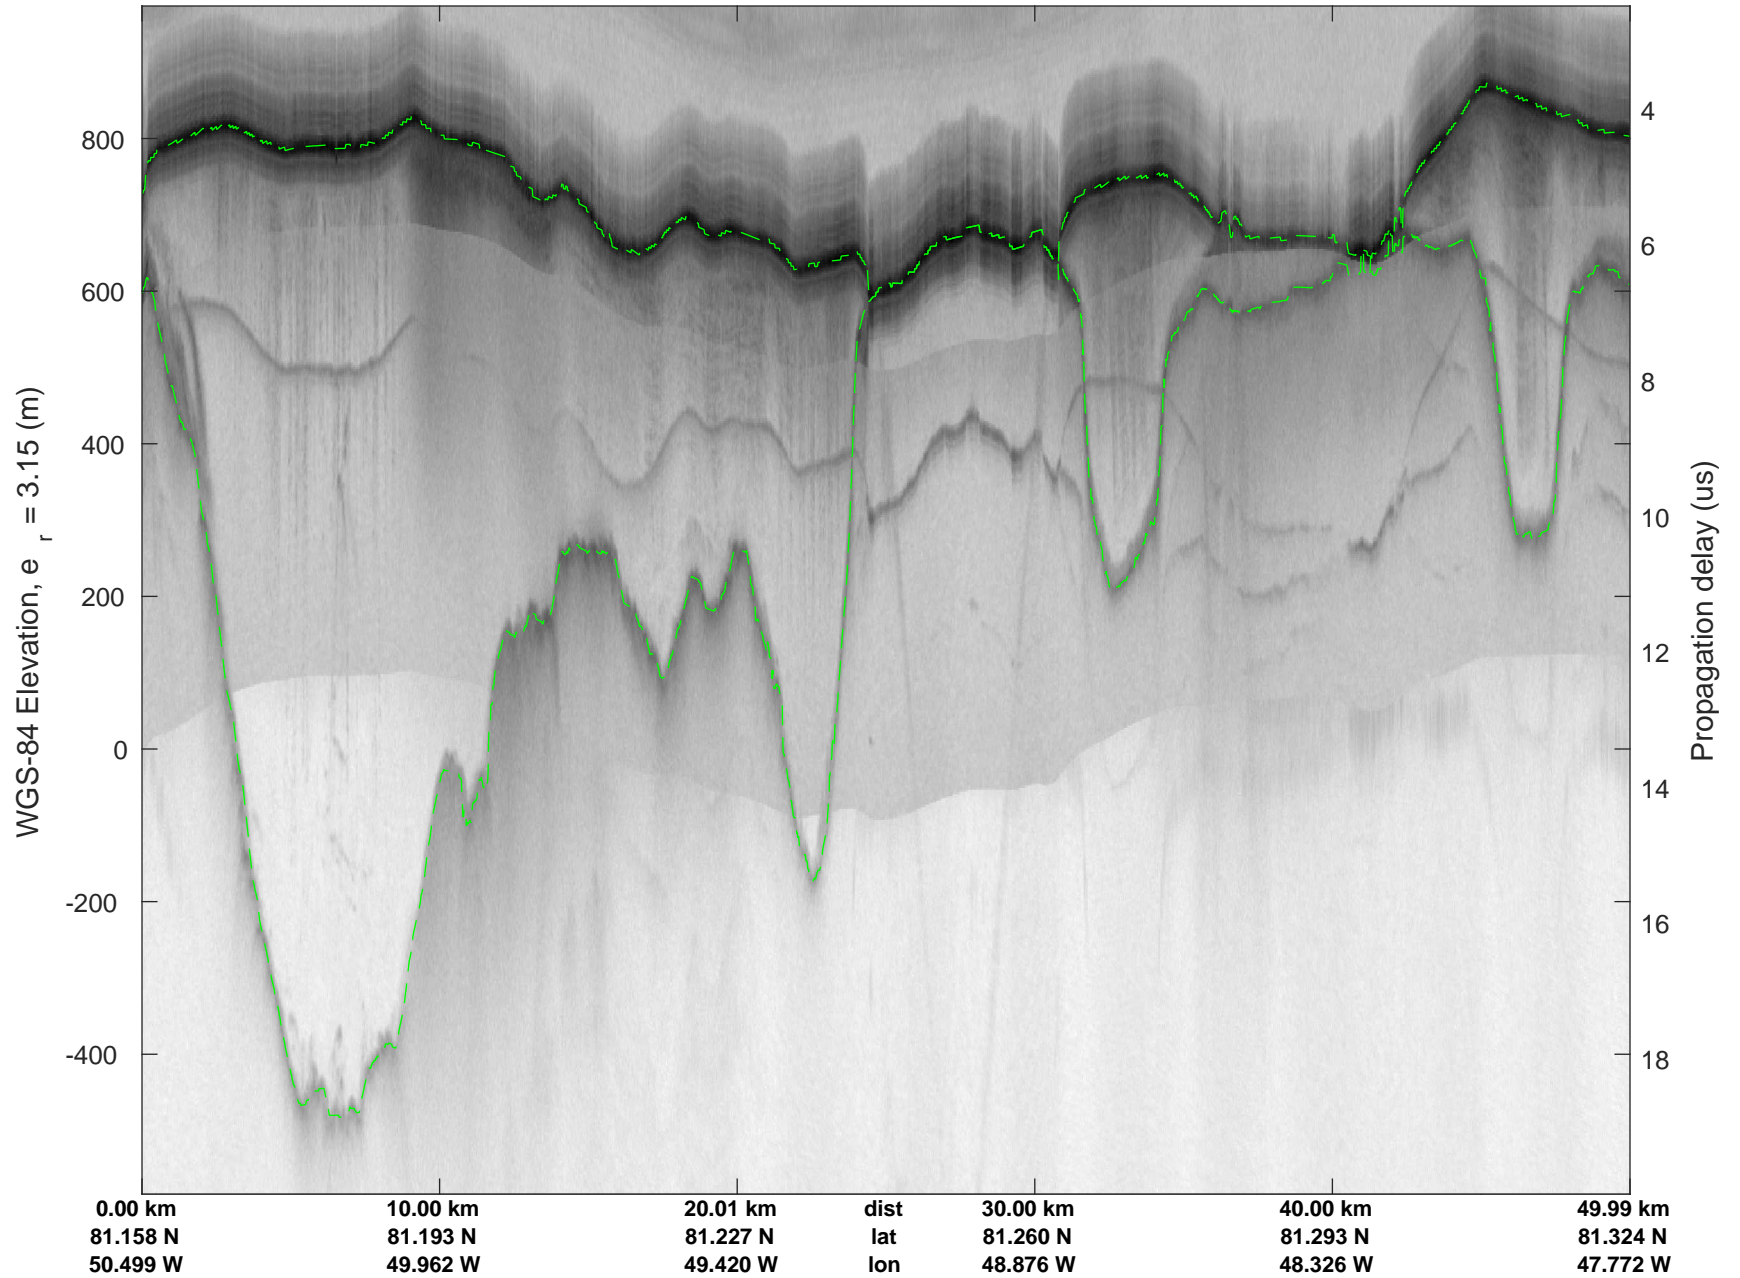

rds 2017\_Greenland\_P3: "North Flux 2" 20170322\_04\_024: 14:04:07.1 to 14:10:27.4 GPS

rds 2017\_Greenland\_P3: "North Flux 2" 20170322\_04\_025: 14:10:27.6 to 14:16:49.8 GPS

rds 2017\_Greenland\_P3: "North Flux 2" 20170322\_04\_025: 14:10:27.6 to 14:16:49.8 GPS