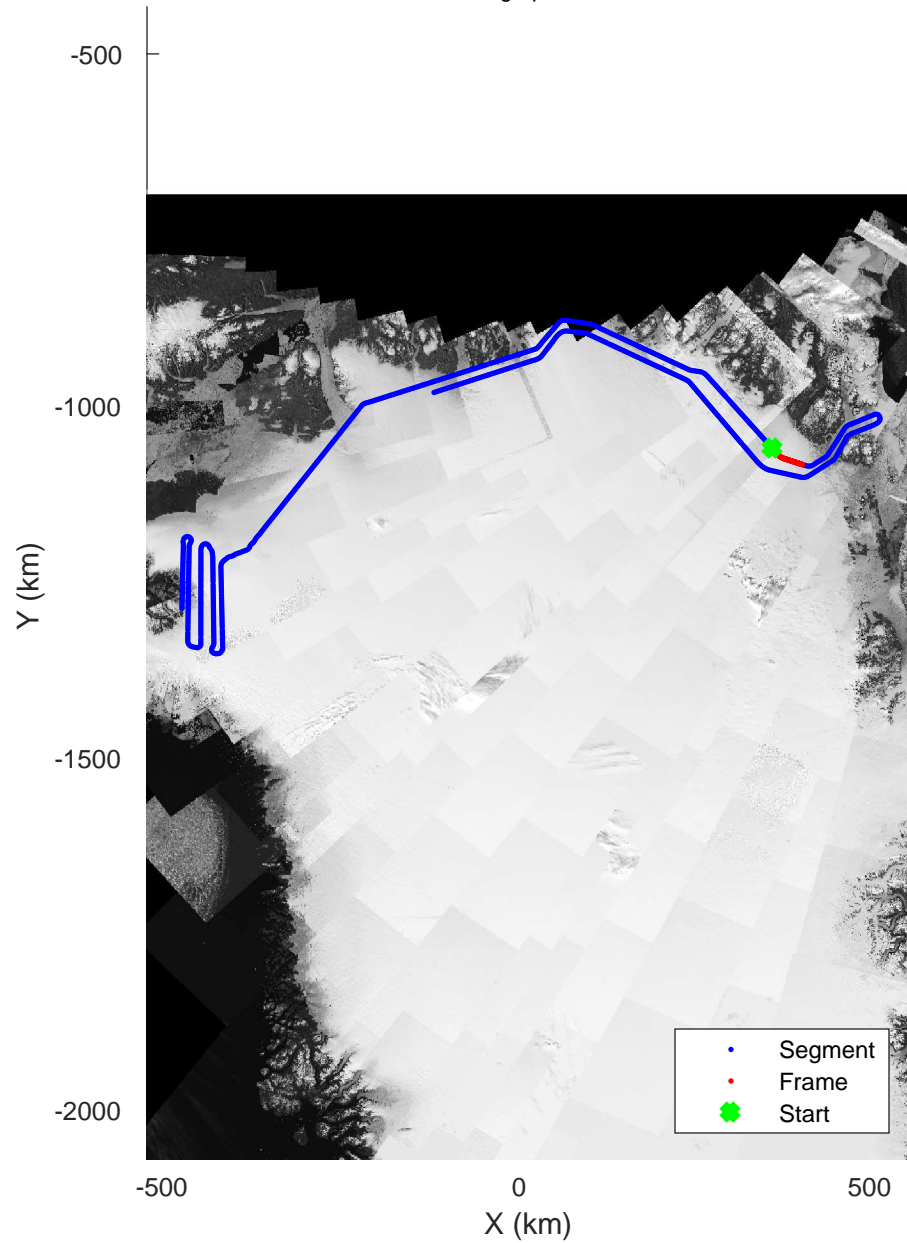

North Flux 2
20170322_04_036
Polar Stereograph 70N/-45E