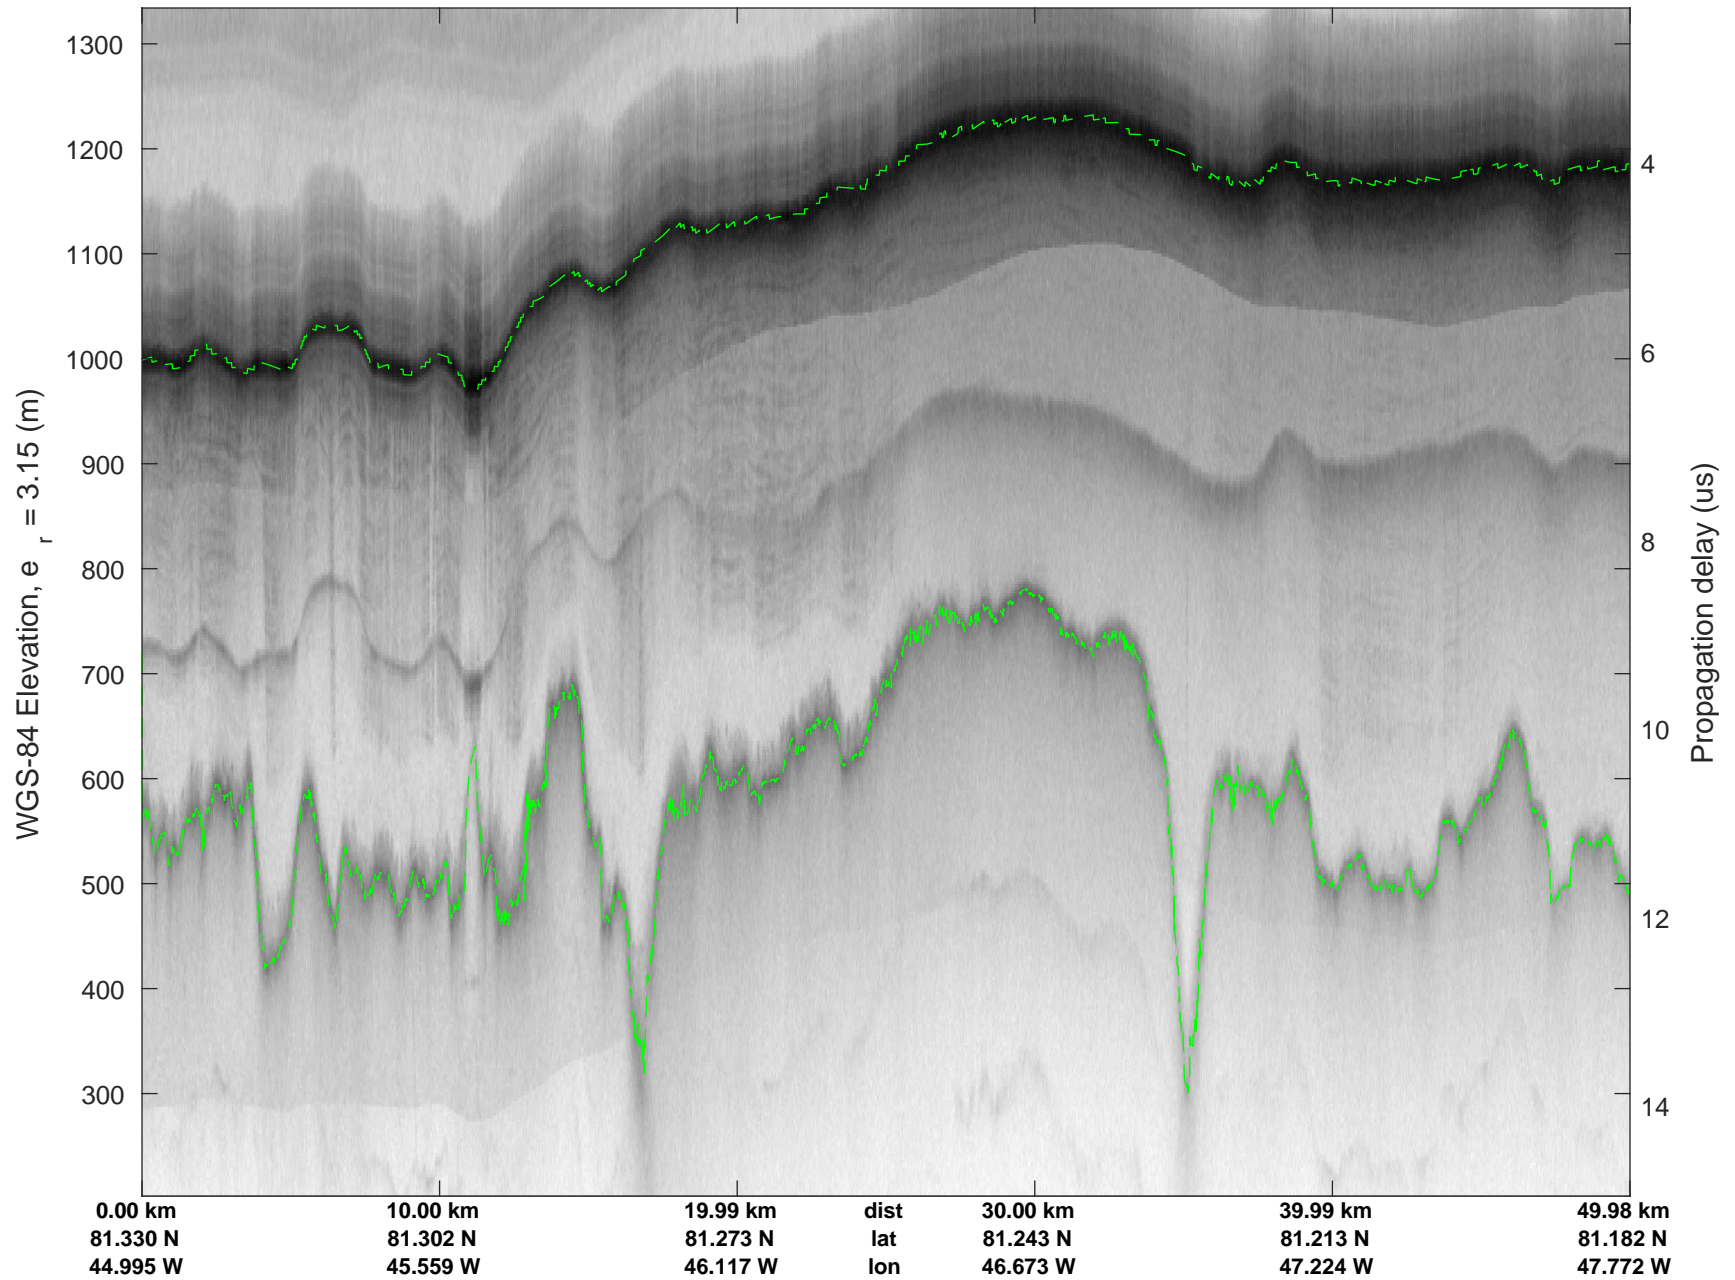

rds 2017\_Greenland\_P3: "North Flux 2" 20170322\_04\_051: 16:54:13.7 to 17:00:13.7 GPS

rds 2017\_Greenland\_P3: "North Flux 2" 20170322\_04\_052: 17:00:13.9 to 17:06:17.5 GPS

rds 2017\_Greenland\_P3: "North Flux 2" 20170322\_04\_052: 17:00:13.9 to 17:06:17.5 GPS

rds 2017\_Greenland\_P3: "North Flux 2" 20170322\_04\_053: 17:06:17.7 to 17:12:35.5 GPS

rds 2017\_Greenland\_P3: "North Flux 2" 20170322\_04\_053: 17:06:17.7 to 17:12:35.5 GPS

rds 2017\_Greenland\_P3: "North Flux 2" 20170322\_04\_054: 17:12:35.8 to 17:18:47.4 GPS