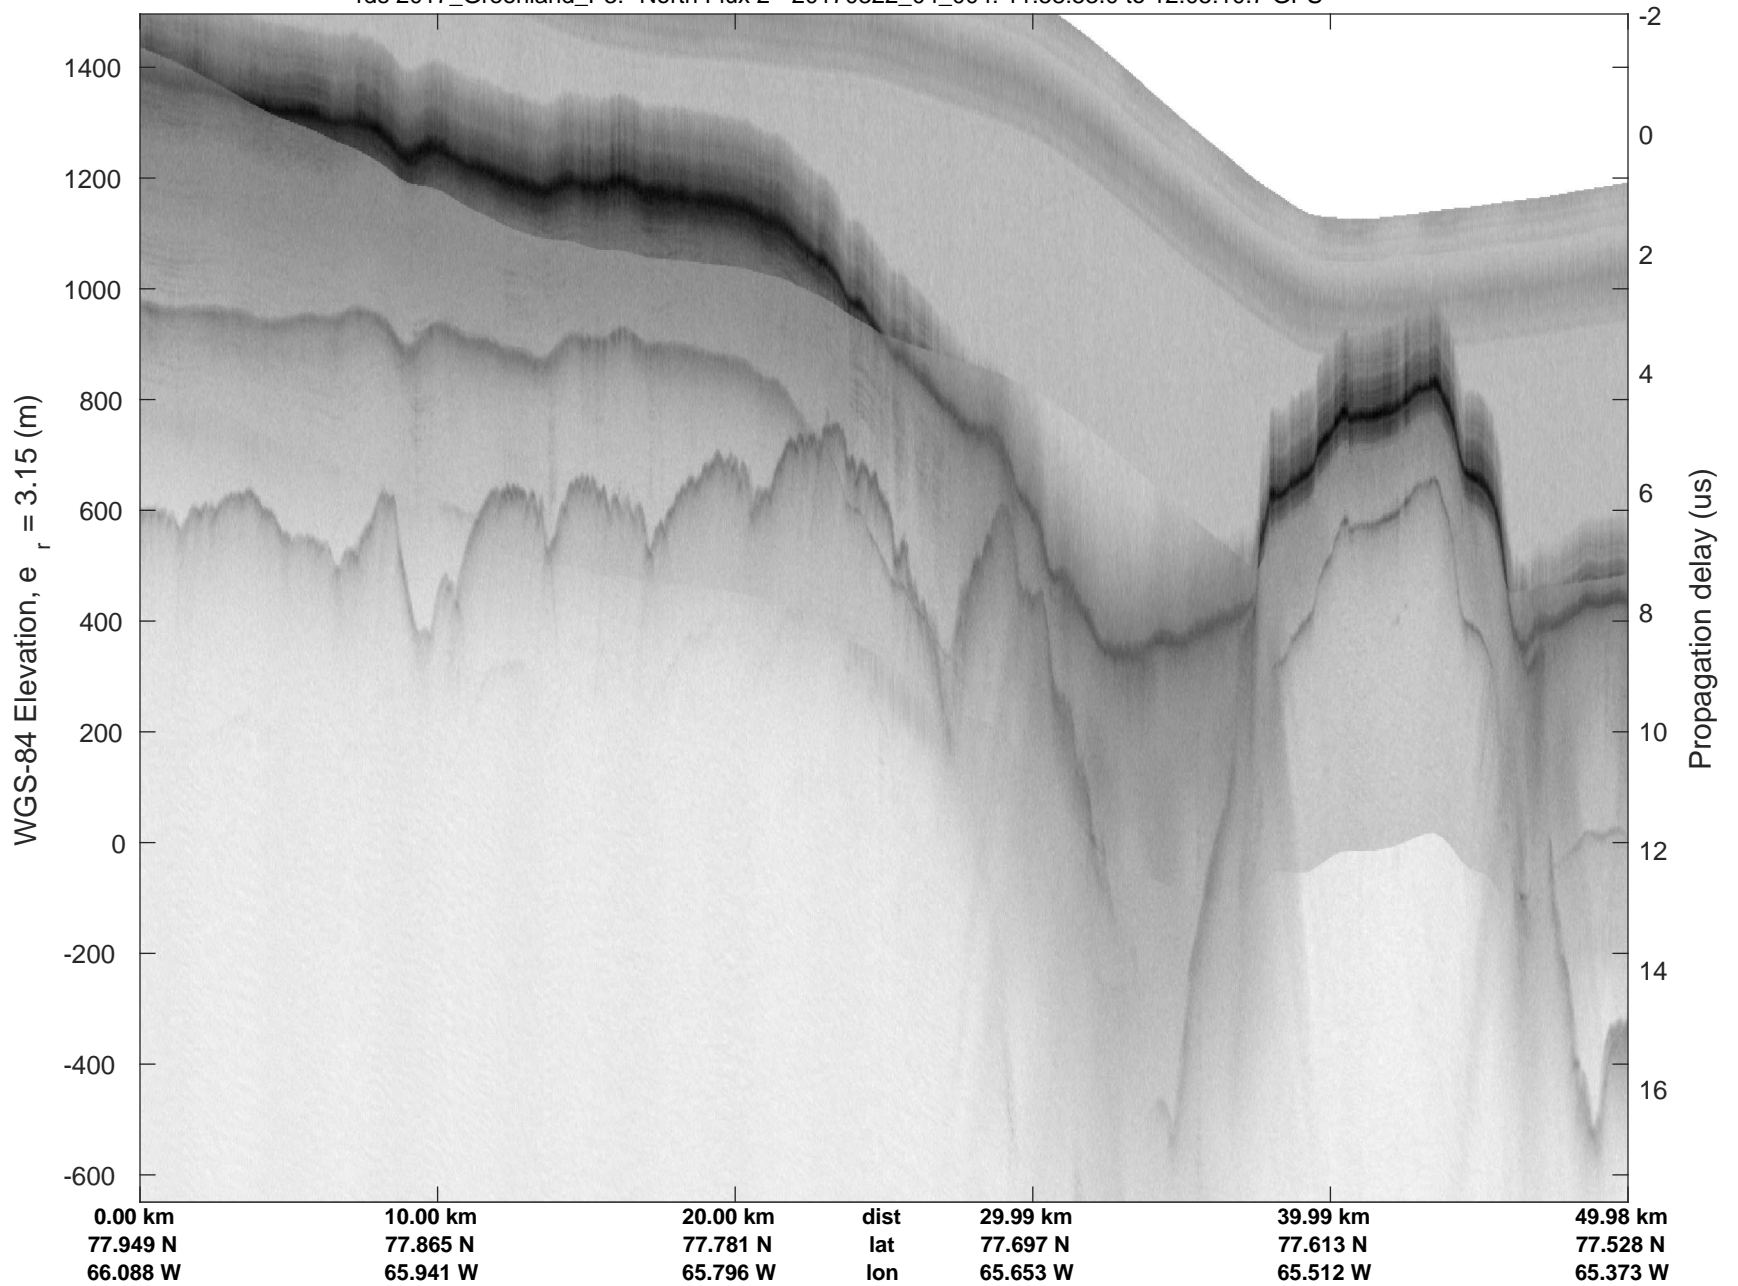

rds 2017_Greenland_P3: "North Flux 2" 20170322_04_004: 11:58:53.0 to 12:05:10.7 GPS