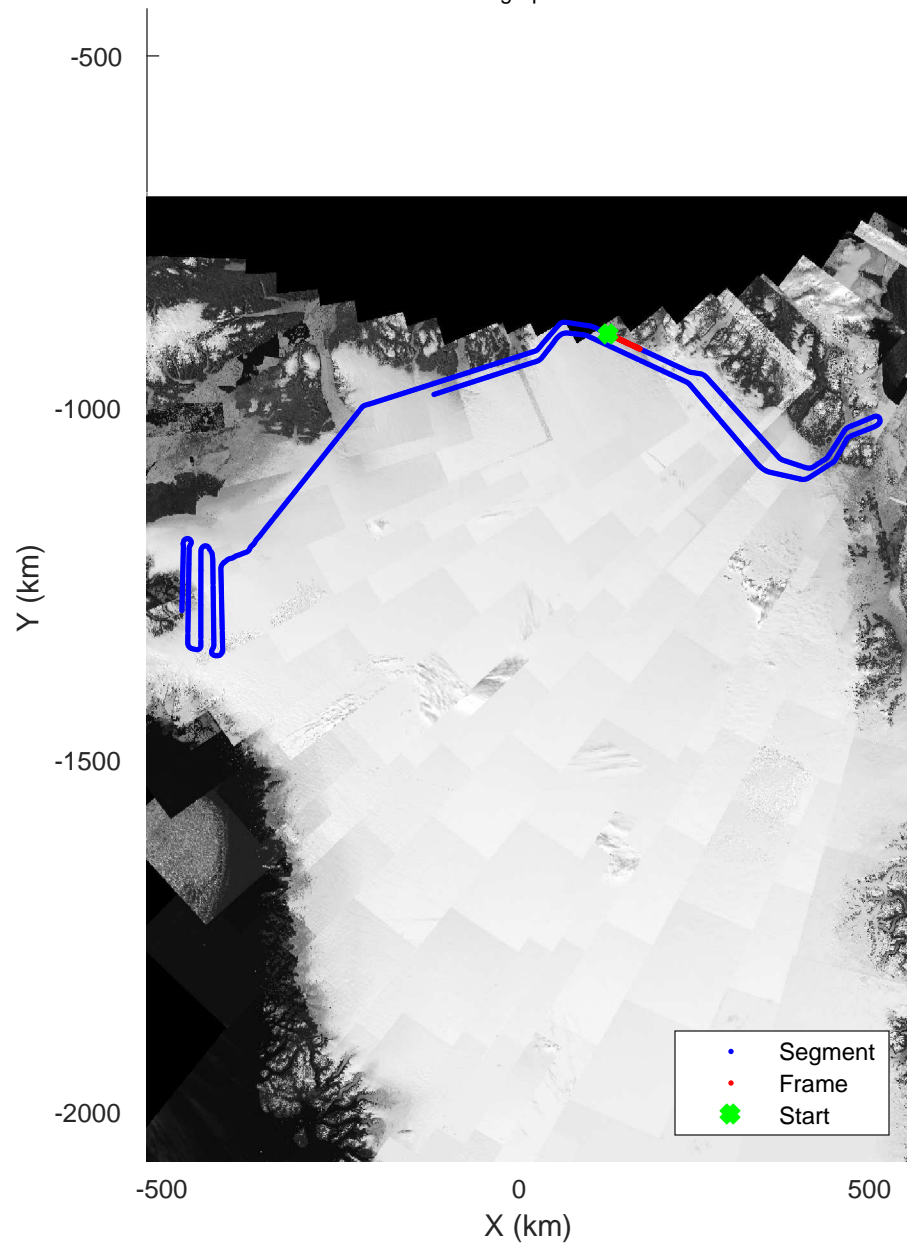

rds 2017\_Greenland\_P3: "North Flux 2" 20170322\_04\_029: 14:35:36.4 to 14:41:52.0 GPS

rds 2017\_Greenland\_P3: "North Flux 2" 20170322\_04\_029: 14:35:36.4 to 14:41:52.0 GPS

North Flux 2  
20170322\_04\_030  
Polar Stereograph 70N/-45E