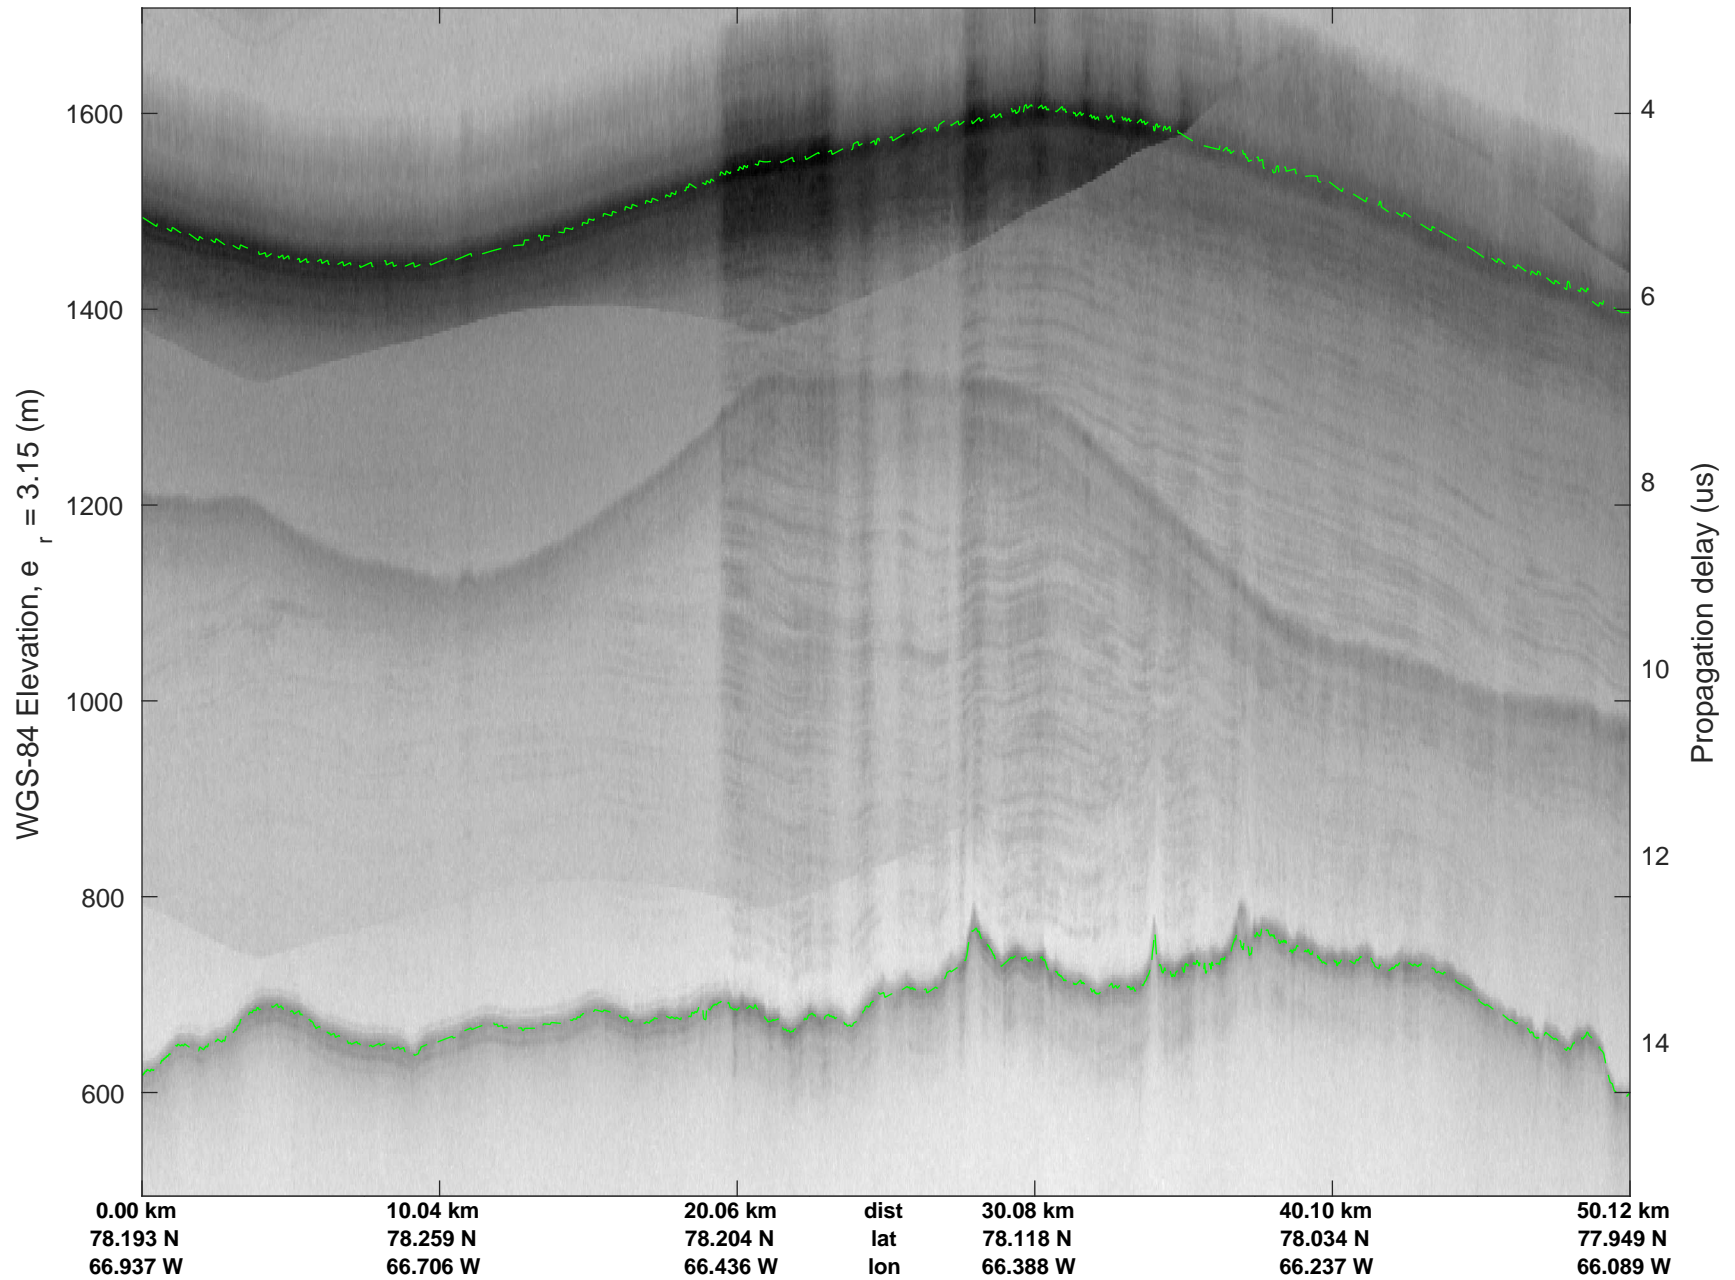

North Flux 2  
 20170322\_04\_001  
 Polar Stereograph 70N/-45E

rds 2017\_Greenland\_P3: "North Flux 2" 20170322\_04\_001: 11:39:49.8 to 11:46:05.0 GPS

rds 2017\_Greenland\_P3: "North Flux 2" 20170322\_04\_001: 11:39:49.8 to 11:46:05.0 GPS

North Flux 2  
20170322\_04\_002  
Polar Stereograph 70N/-45E

rds 2017\_Greenland\_P3: "North Flux 2" 20170322\_04\_002: 11:46:05.2 to 11:52:15.3 GPS

rds 2017\_Greenland\_P3: "North Flux 2" 20170322\_04\_002: 11:46:05.2 to 11:52:15.3 GPS

rds 2017\_Greenland\_P3: "North Flux 2" 20170322\_04\_003: 11:52:15.6 to 11:58:52.8 GPS

rds 2017\_Greenland\_P3: "North Flux 2" 20170322\_04\_003: 11:52:15.6 to 11:58:52.8 GPS

North Flux 2  
20170322\_04\_004  
Polar Stereograph 70N/-45E