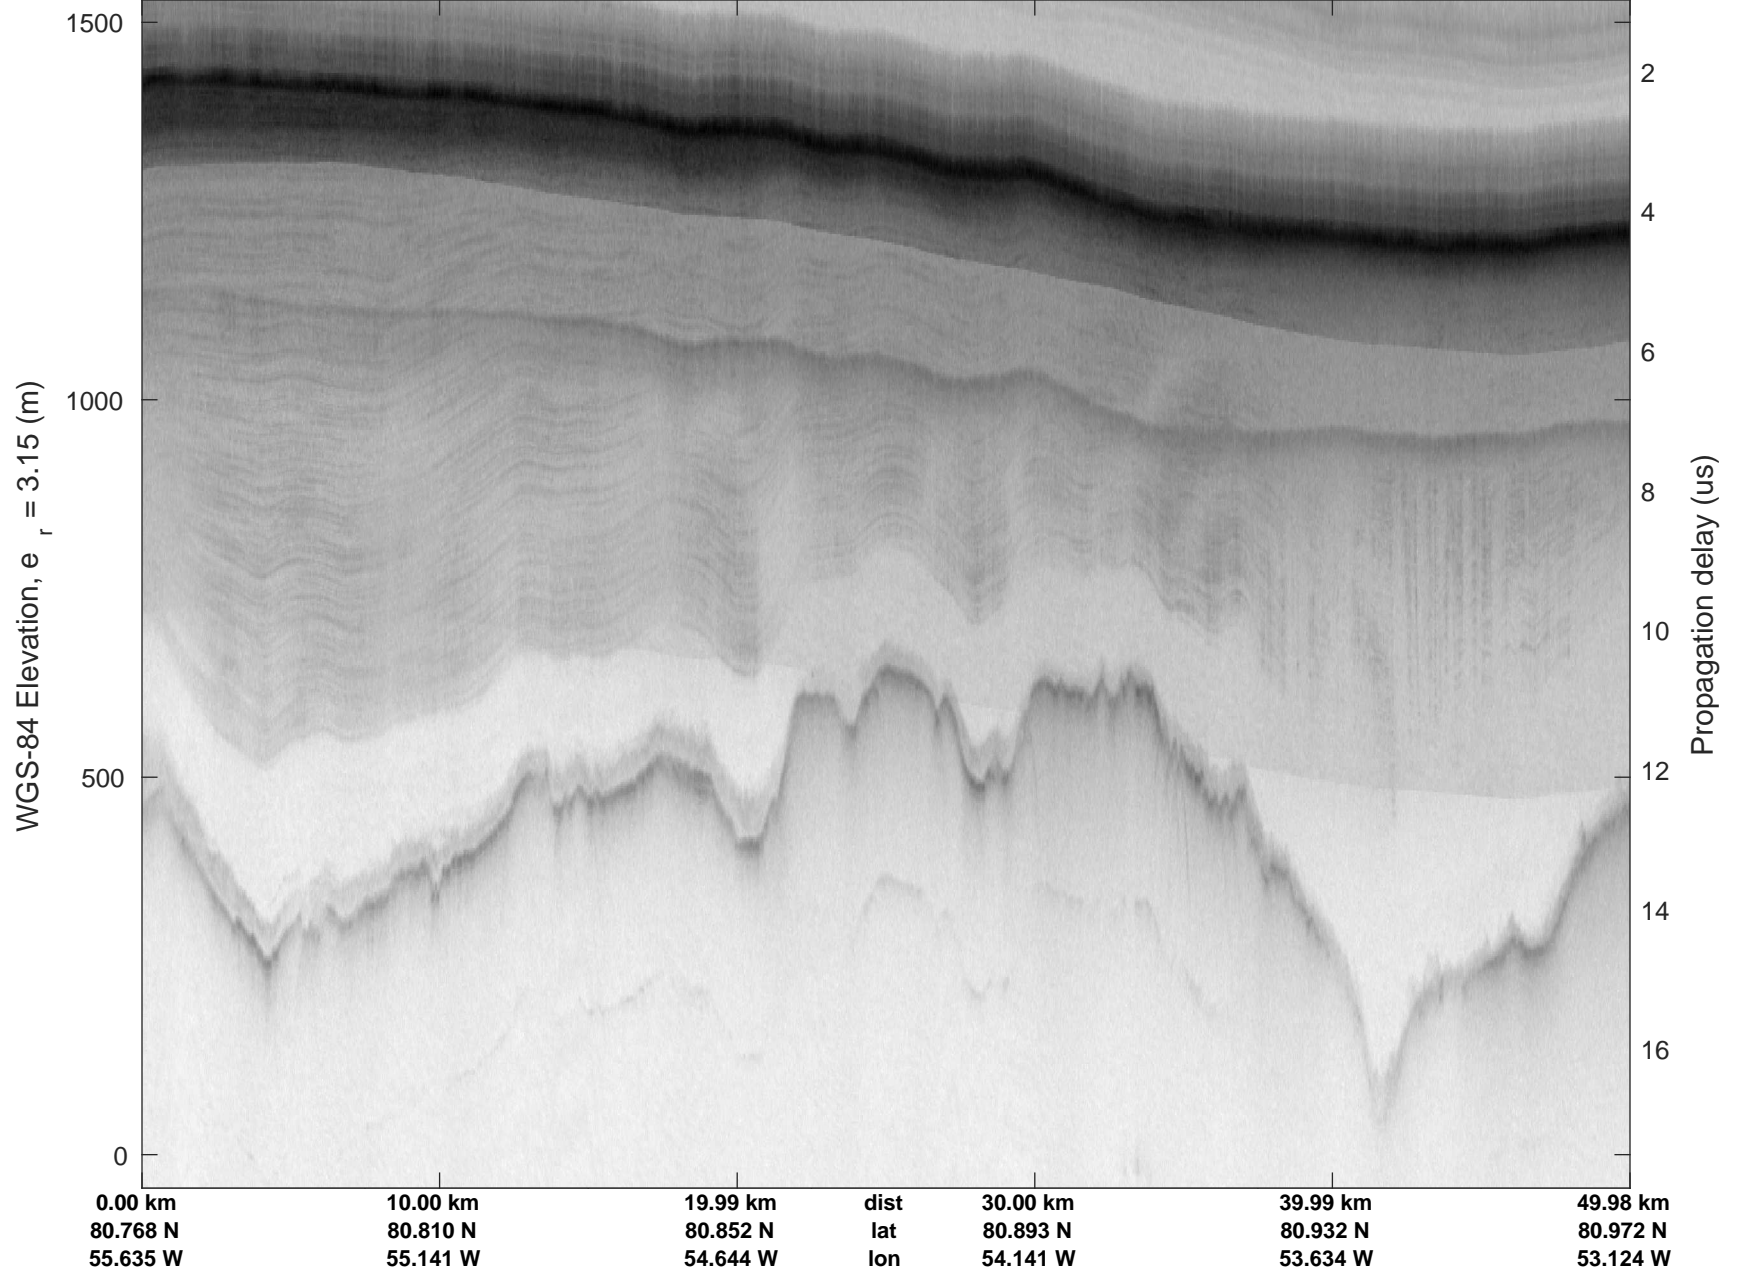

rds 2017_Greenland_P3: "North Flux 2" 20170322_04_023: 13:57:44.9 to 14:04:06.8 GPS