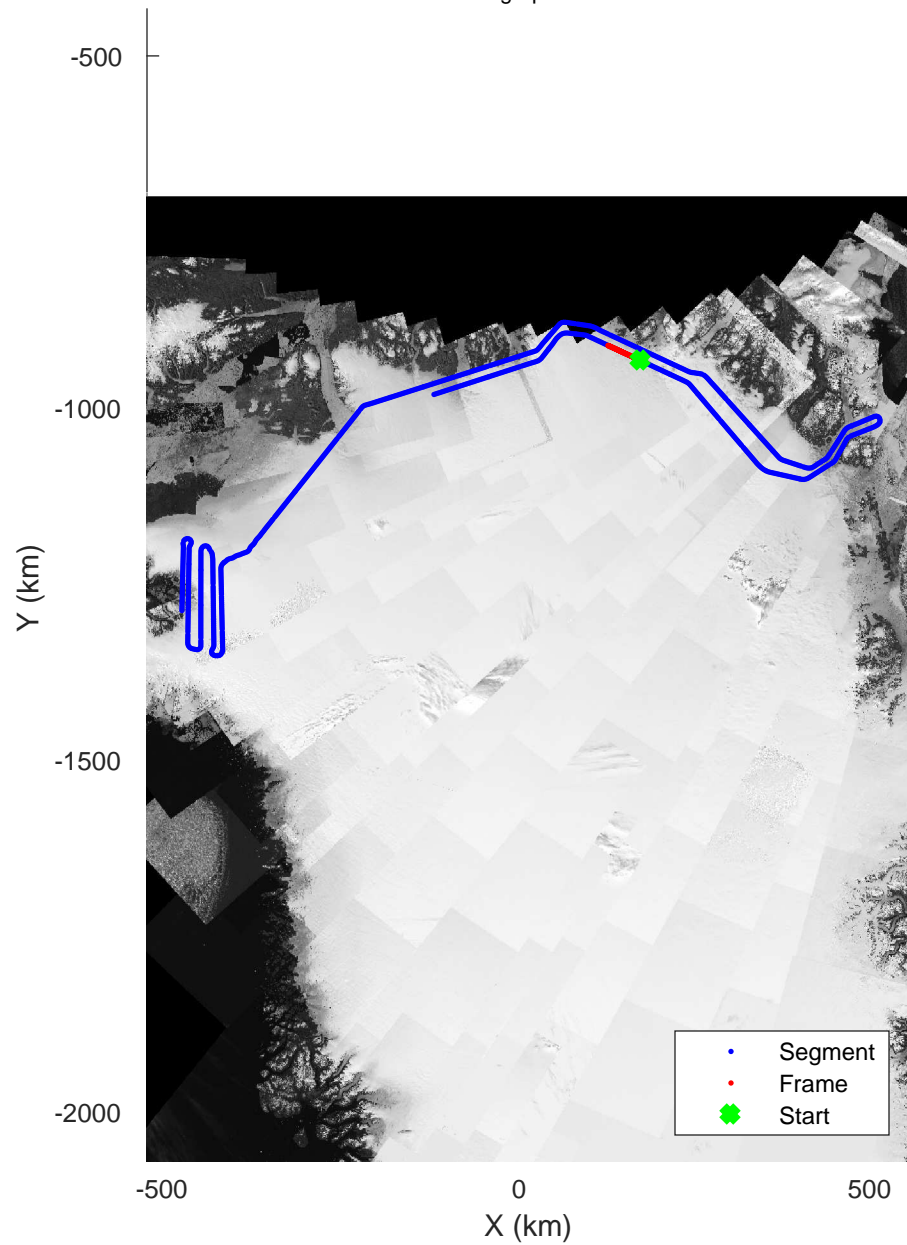

North Flux 2
20170322_04_049
Polar Stereograph 70N/-45E