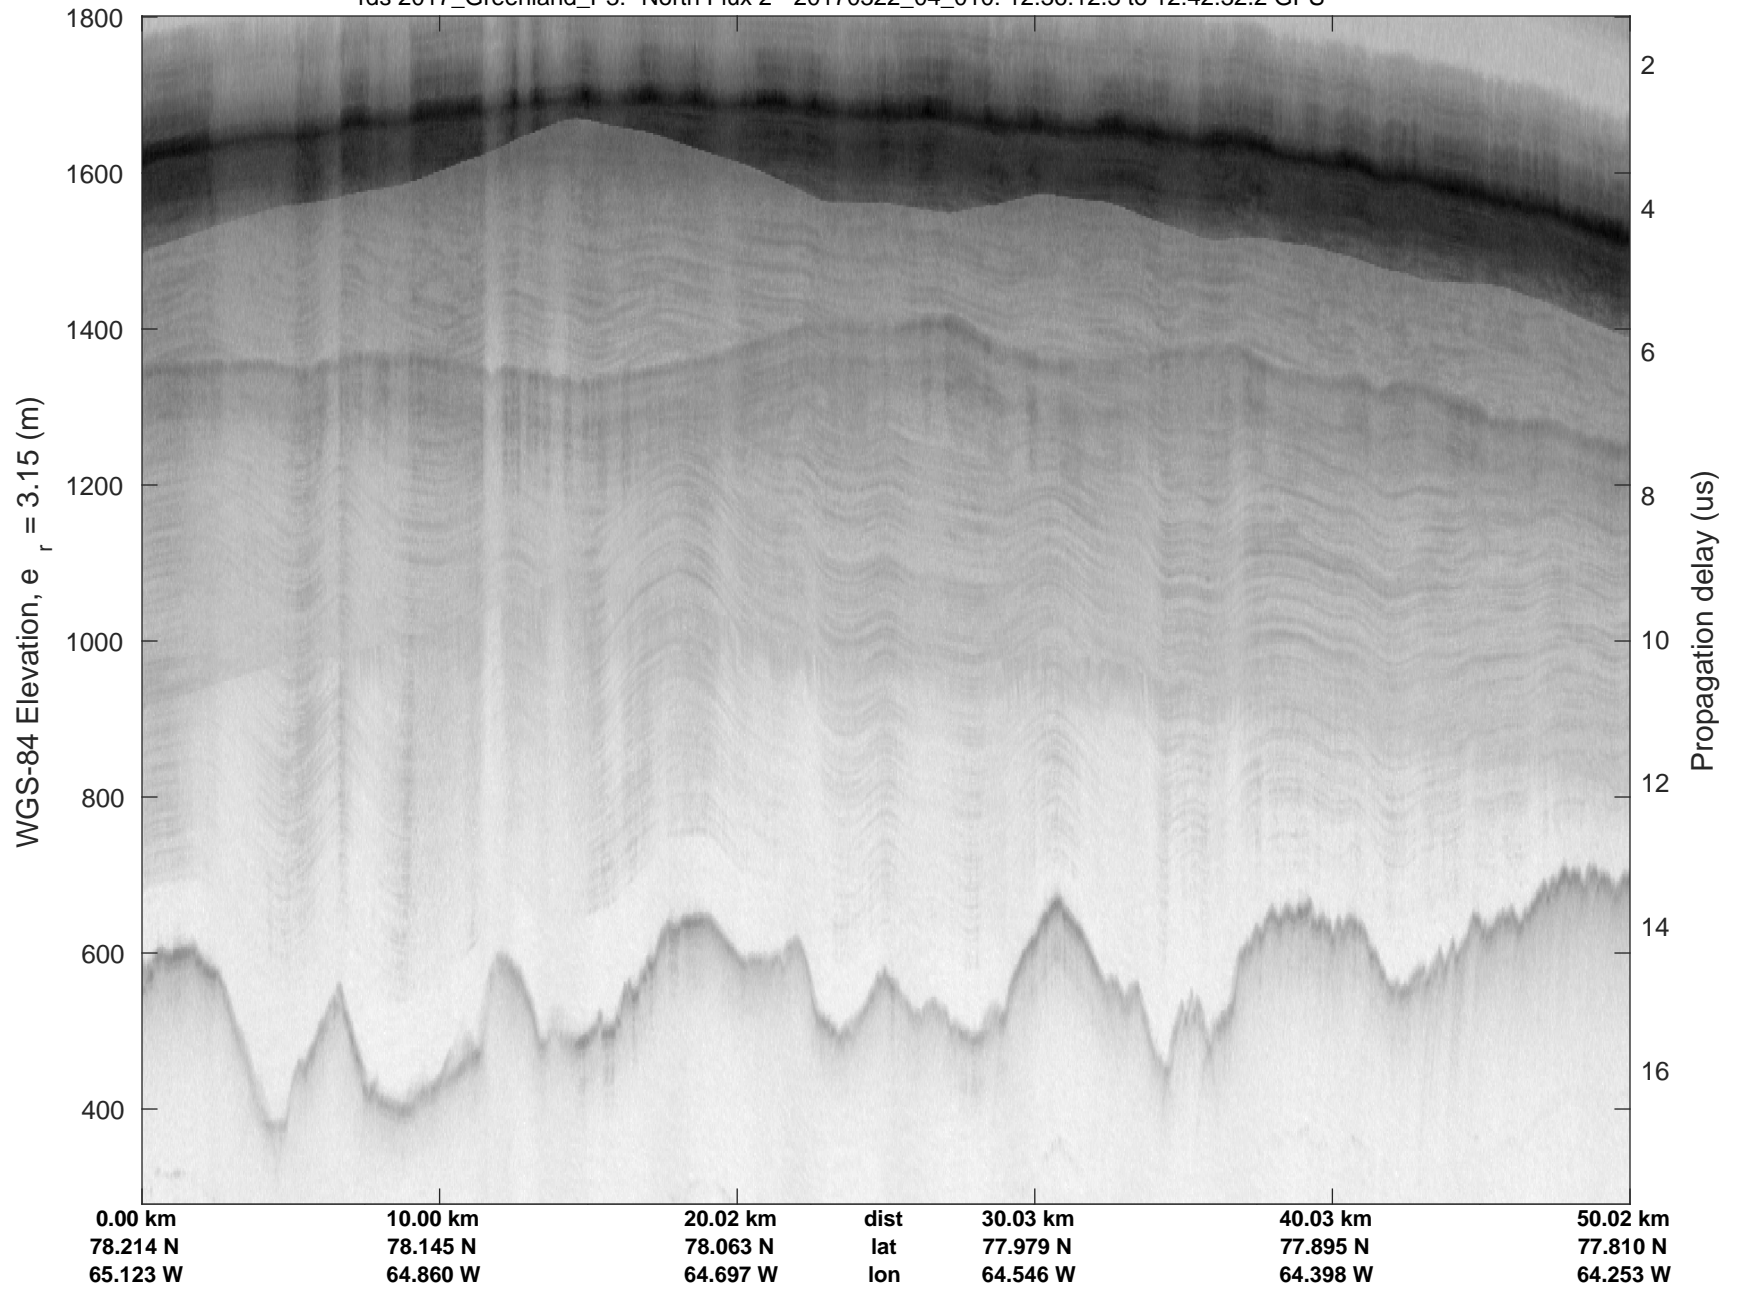

rds 2017_Greenland_P3: "North Flux 2" 20170322_04_010: 12:36:12.3 to 12:42:32.2 GPS

rds 2017_Greenland_P3: "North Flux 2" 20170322_04_010: 12:36:12.3 to 12:42:32.2 GPS