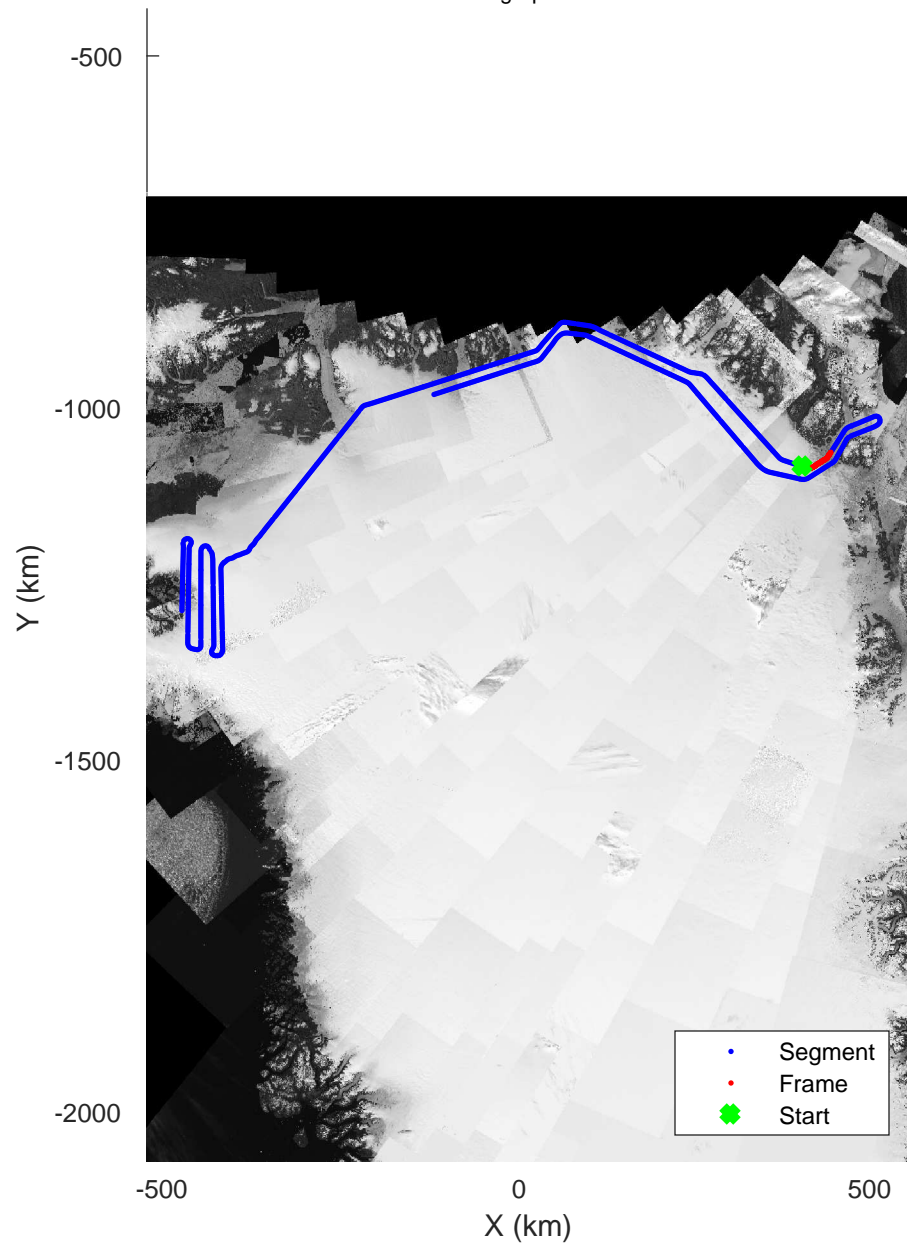

North Flux 2  
20170322\_04\_036  
Polar Stereograph 70N/-45E

rds 2017\_Greenland\_P3: "North Flux 2" 20170322\_04\_036: 15:19:19.2 to 15:25:35.1 GPS

rds 2017\_Greenland\_P3: "North Flux 2" 20170322\_04\_036: 15:19:19.2 to 15:25:35.1 GPS

North Flux 2  
20170322\_04\_037  
Polar Stereograph 70N/-45E

rds 2017\_Greenland\_P3: "North Flux 2" 20170322\_04\_037: 15:25:35.4 to 15:32:02.2 GPS

rds 2017\_Greenland\_P3: "North Flux 2" 20170322\_04\_037: 15:25:35.4 to 15:32:02.2 GPS