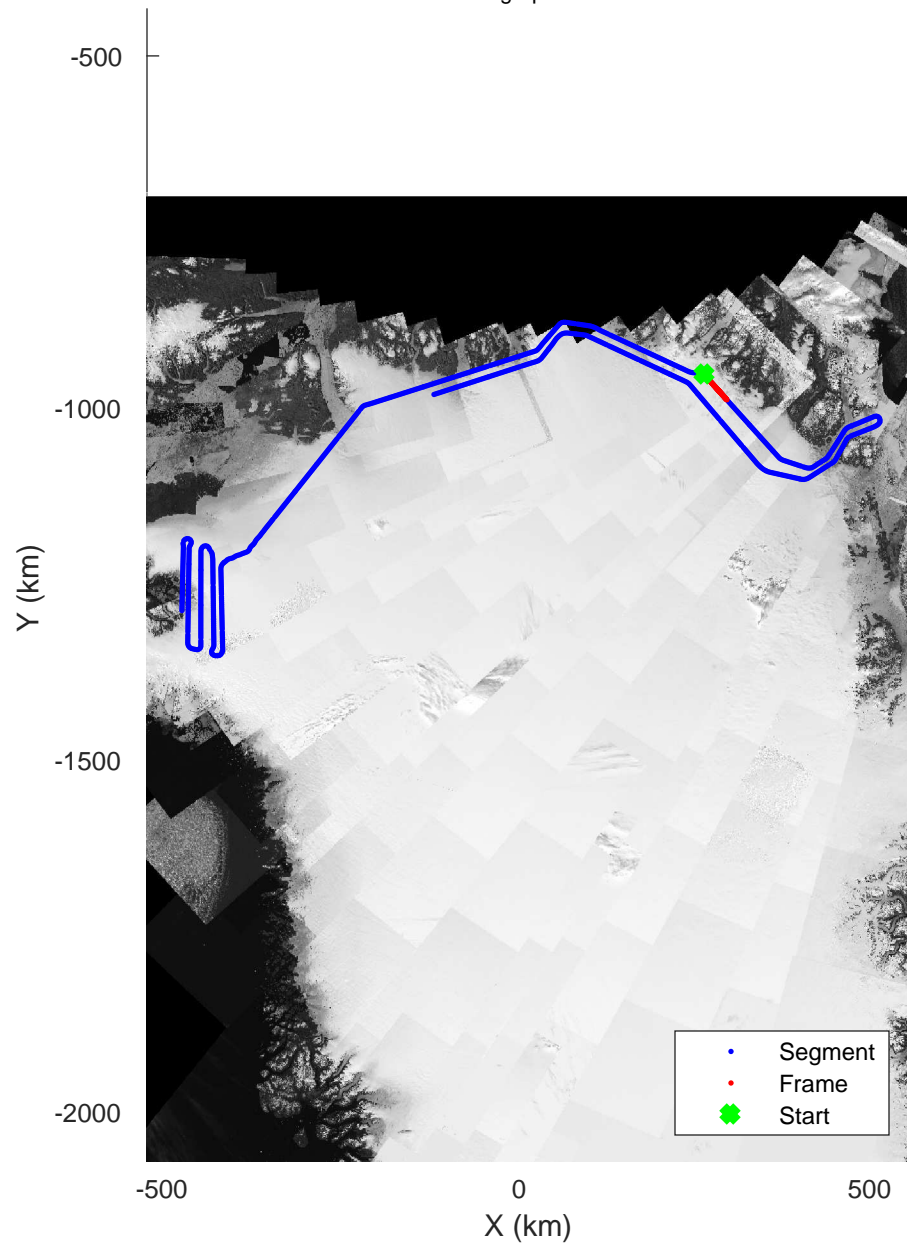

rds 2017\_Greenland\_P3: "North Flux 2" 20170322\_04\_031: 14:48:02.1 to 14:54:16.0 GPS

rds 2017\_Greenland\_P3: "North Flux 2" 20170322\_04\_032: 14:54:16.2 to 15:00:30.9 GPS

rds 2017\_Greenland\_P3: "North Flux 2" 20170322\_04\_032: 14:54:16.2 to 15:00:30.9 GPS

North Flux 2  
20170322\_04\_033  
Polar Stereograph 70N/-45E

rds 2017\_Greenland\_P3: "North Flux 2" 20170322\_04\_033: 15:00:31.2 to 15:06:44.3 GPS

rds 2017\_Greenland\_P3: "North Flux 2" 20170322\_04\_033: 15:00:31.2 to 15:06:44.3 GPS