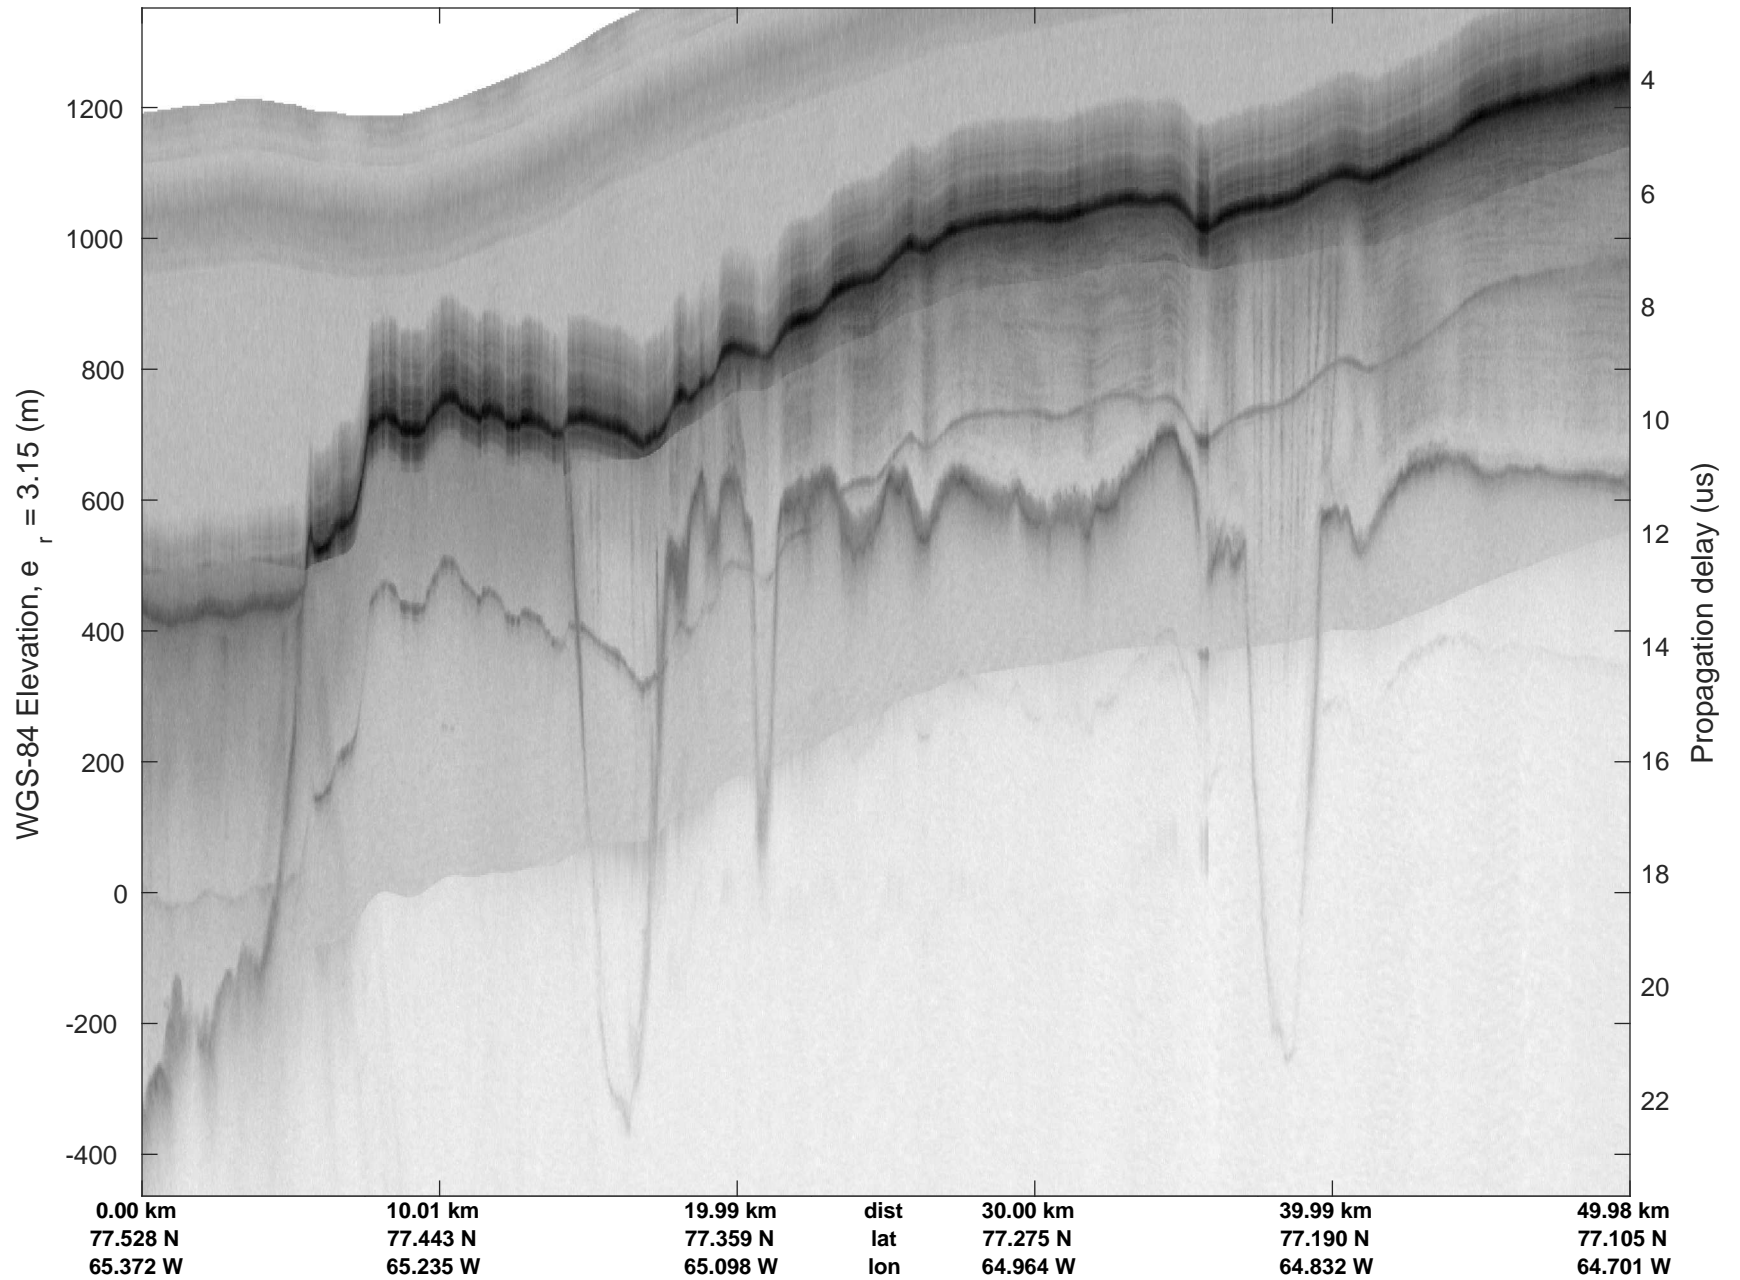

rds 2017\_Greenland\_P3: "North Flux 2" 20170322\_04\_004: 11:58:53.0 to 12:05:10.7 GPS

rds 2017\_Greenland\_P3: "North Flux 2" 20170322\_04\_004: 11:58:53.0 to 12:05:10.7 GPS

rds 2017\_Greenland\_P3: "North Flux 2" 20170322\_04\_005: 12:05:11.0 to 12:11:26.6 GPS