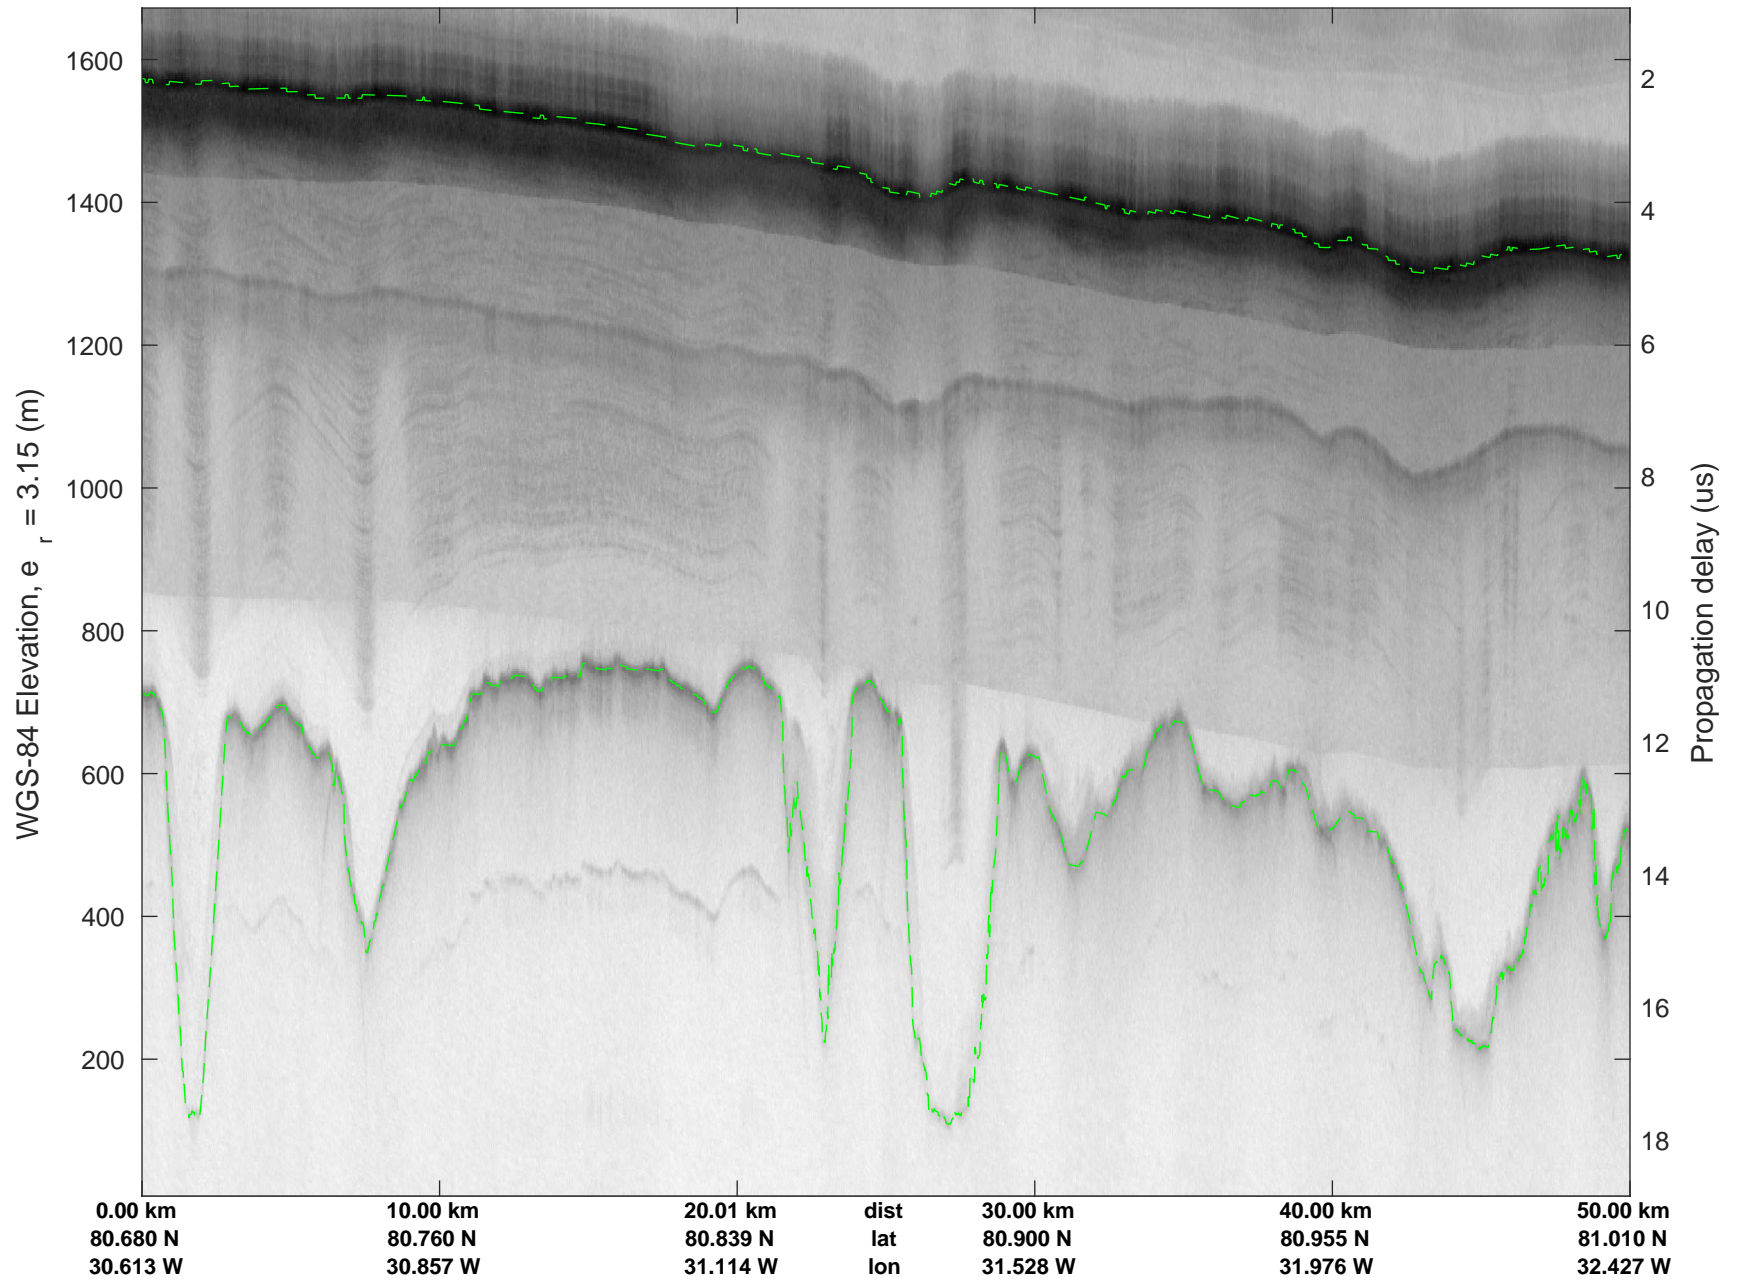

rds 2017\_Greenland\_P3: "North Flux 2" 20170322\_04\_046: 16:24:11.0 to 16:30:11.9 GPS

rds 2017\_Greenland\_P3: "North Flux 2" 20170322\_04\_047: 16:30:12.1 to 16:36:11.7 GPS

rds 2017\_Greenland\_P3: "North Flux 2" 20170322\_04\_047: 16:30:12.1 to 16:36:11.7 GPS

North Flux 2  
 20170322\_04\_048  
 Polar Stereograph 70N/-45E

rds 2017\_Greenland\_P3: "North Flux 2" 20170322\_04\_048: 16:36:11.9 to 16:42:12.5 GPS

rds 2017\_Greenland\_P3: "North Flux 2" 20170322\_04\_048: 16:36:11.9 to 16:42:12.5 GPS