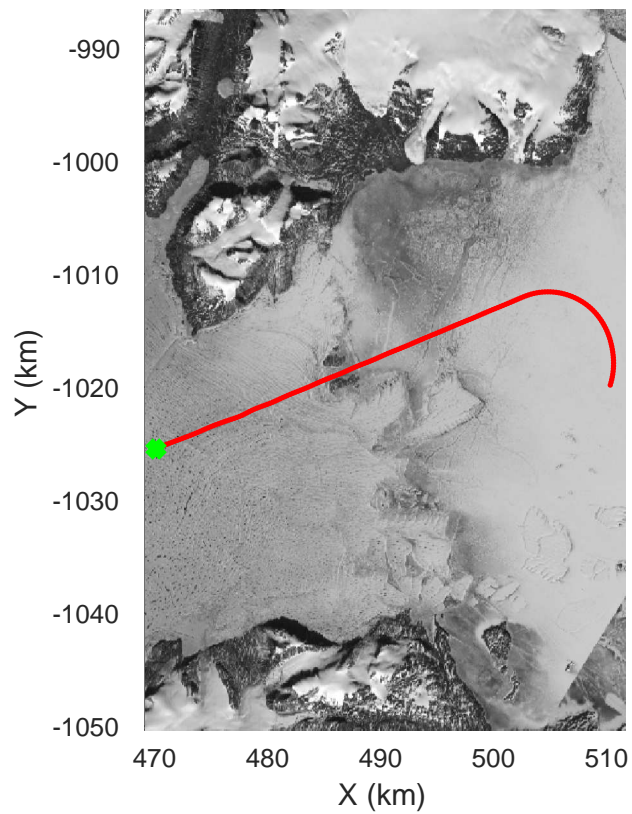

North Flux 2  
 20170322\_04\_038  
 Polar Stereograph 70N/-45E

rds 2017\_Greenland\_P3: "North Flux 2" 20170322\_04\_038: 15:32:02.5 to 15:38:37.4 GPS

rds 2017\_Greenland\_P3: "North Flux 2" 20170322\_04\_038: 15:32:02.5 to 15:38:37.4 GPS