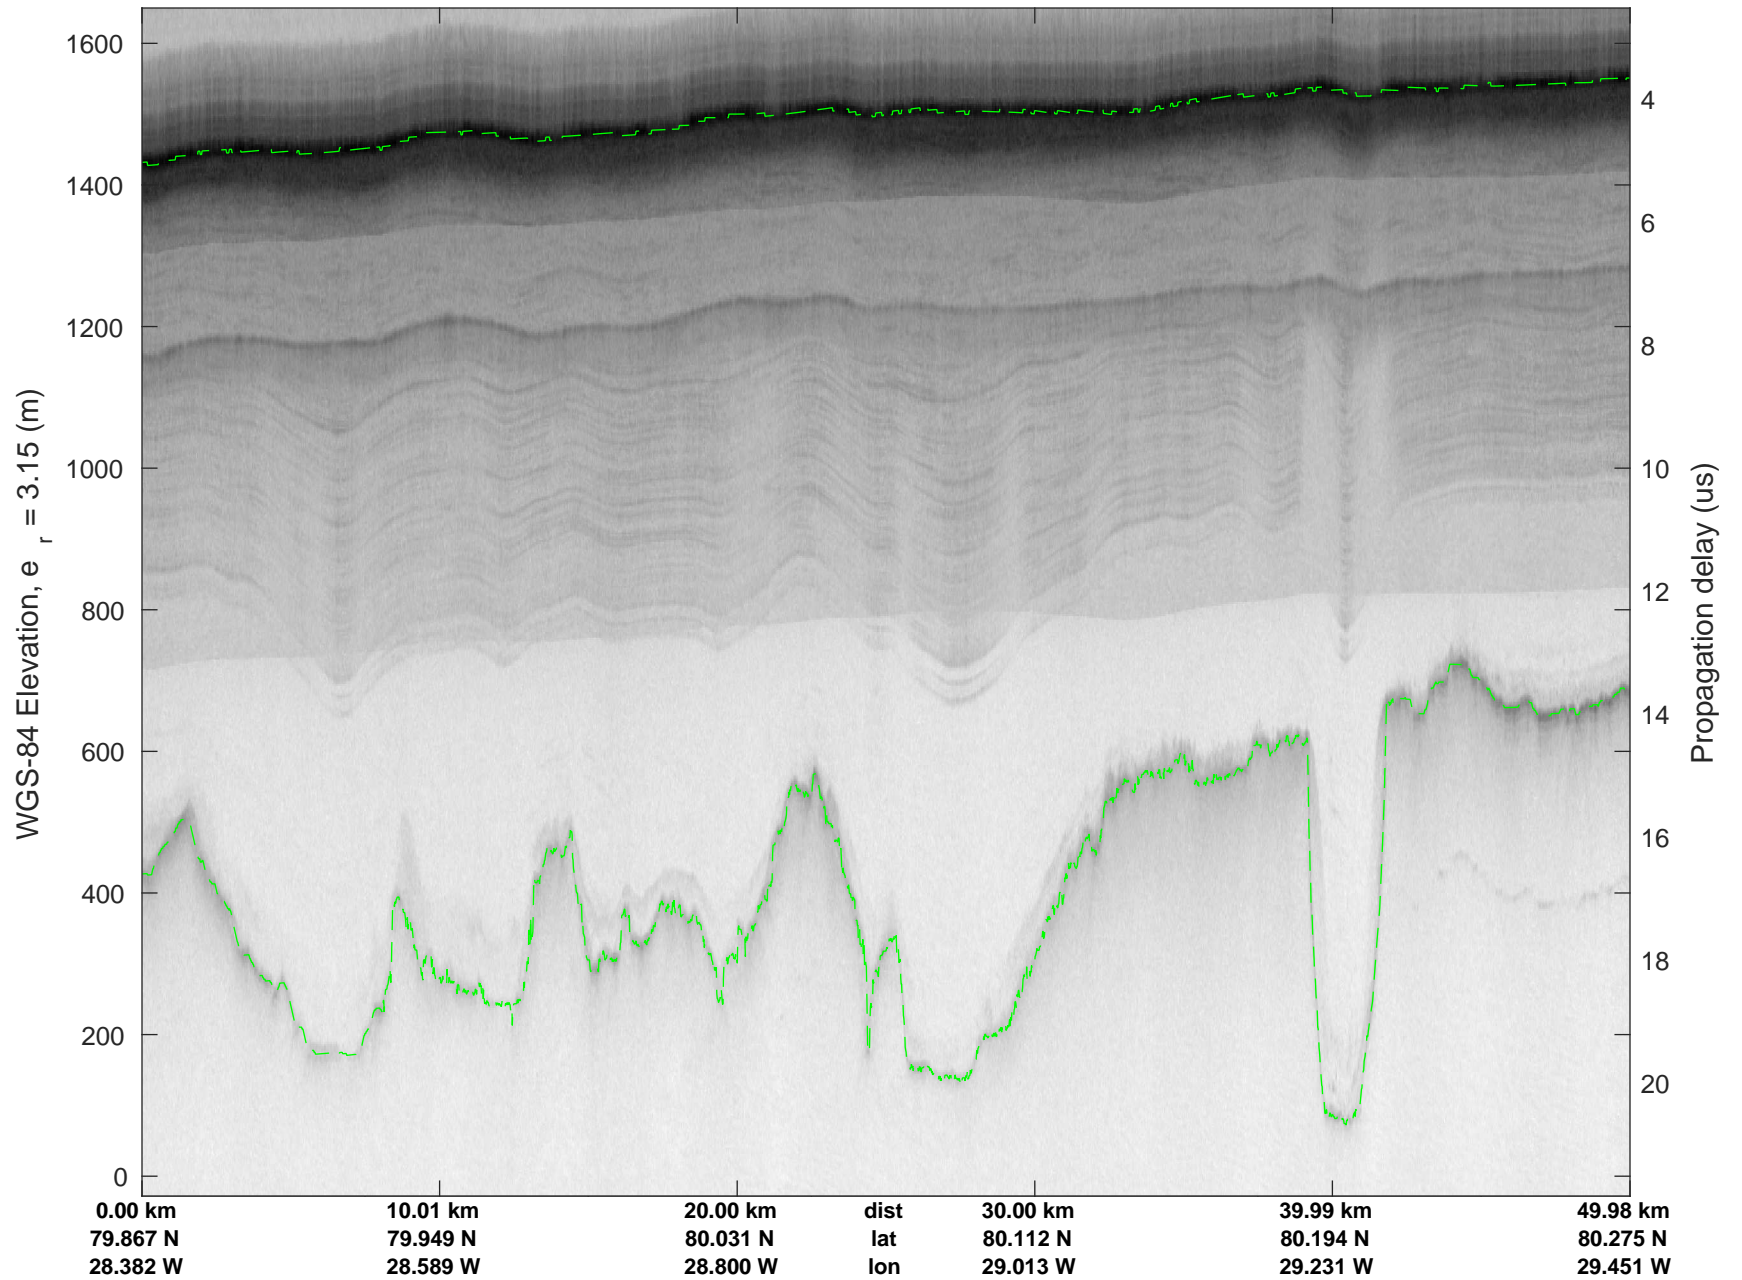

rds 2017_Greenland_P3: "North Flux 2" 20170322_04_045: 16:18:07.4 to 16:24:10.8 GPS