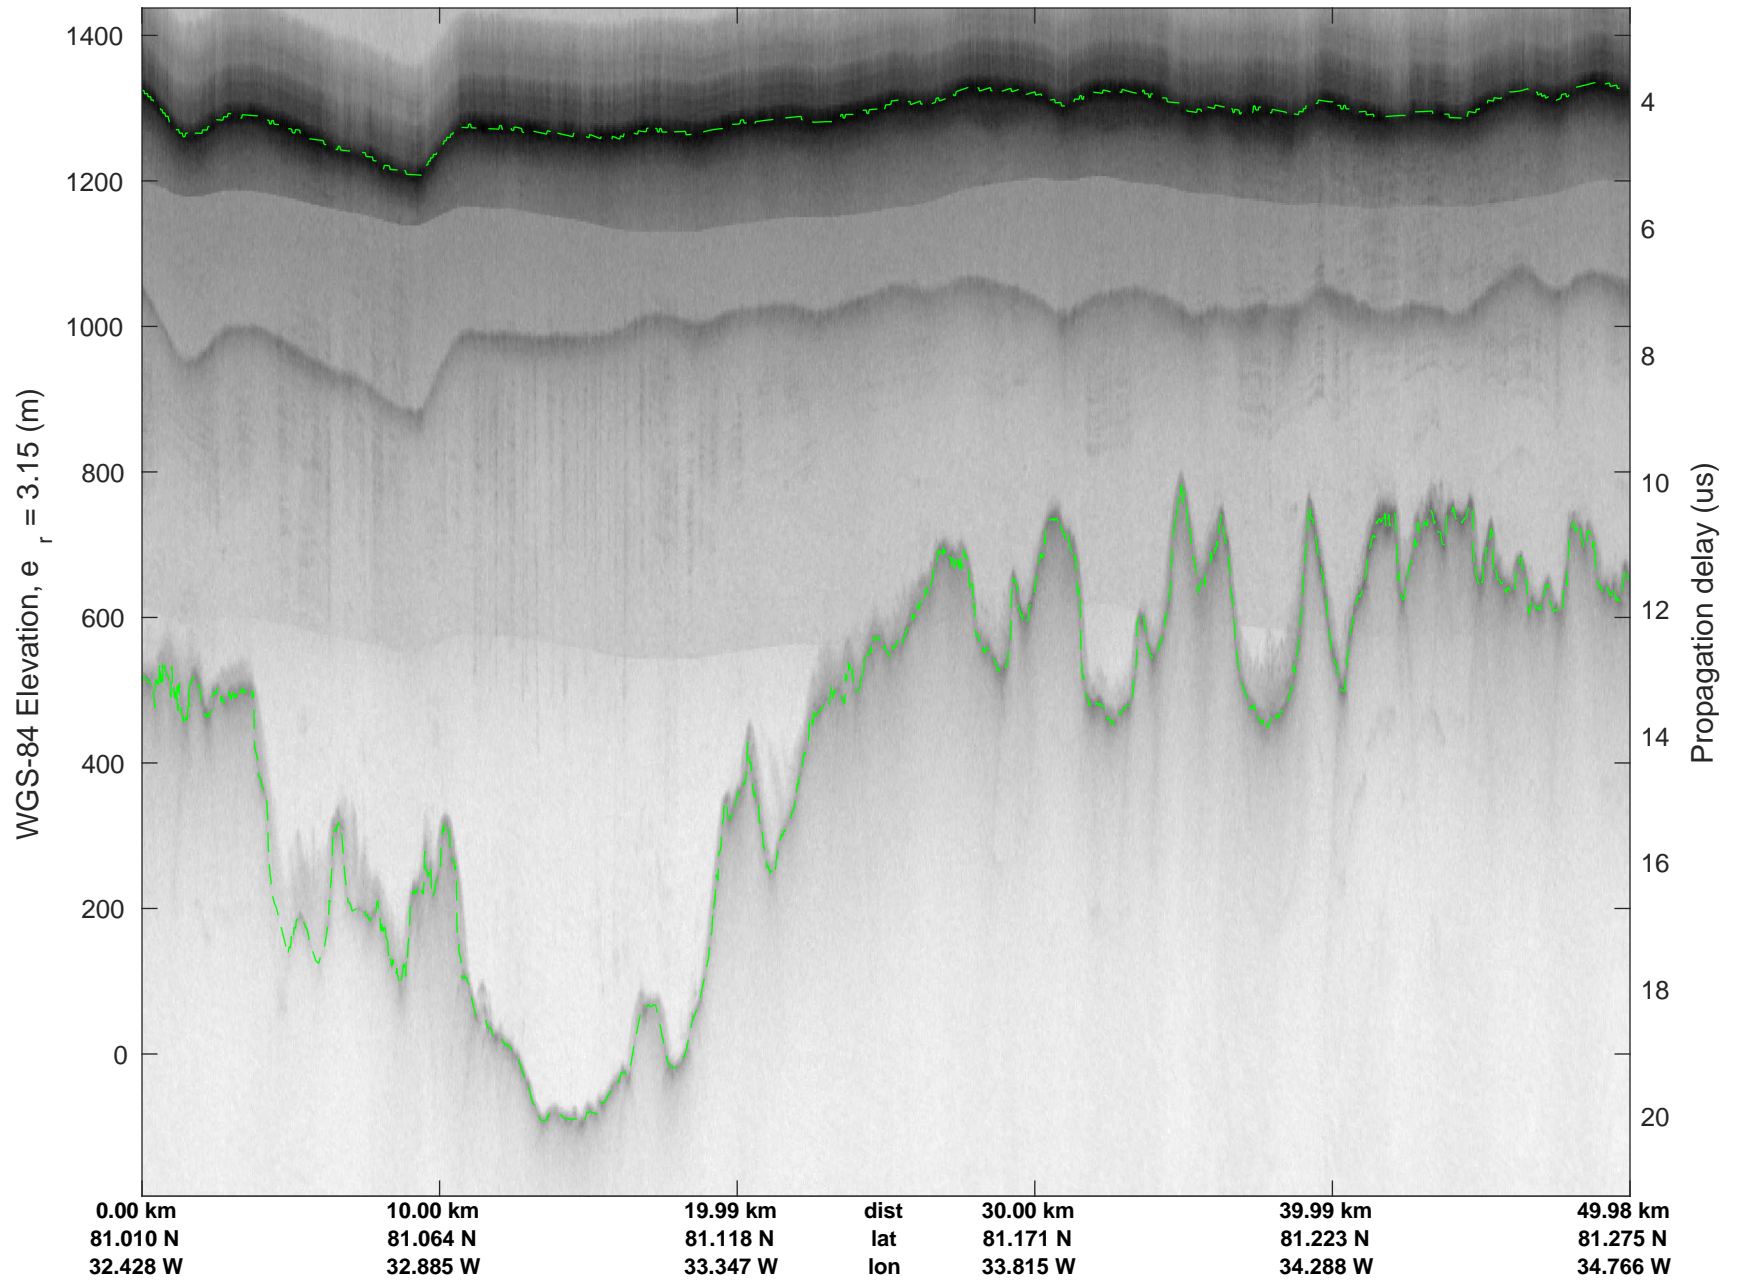

rds 2017\_Greenland\_P3: "North Flux 2" 20170322\_04\_046: 16:24:11.0 to 16:30:11.9 GPS

rds 2017\_Greenland\_P3: "North Flux 2" 20170322\_04\_047: 16:30:12.1 to 16:36:11.7 GPS

rds 2017\_Greenland\_P3: "North Flux 2" 20170322\_04\_047: 16:30:12.1 to 16:36:11.7 GPS

North Flux 2  
 20170322\_04\_048  
 Polar Stereograph 70N/-45E

rds 2017\_Greenland\_P3: "North Flux 2" 20170322\_04\_048: 16:36:11.9 to 16:42:12.5 GPS

rds 2017\_Greenland\_P3: "North Flux 2" 20170322\_04\_048: 16:36:11.9 to 16:42:12.5 GPS