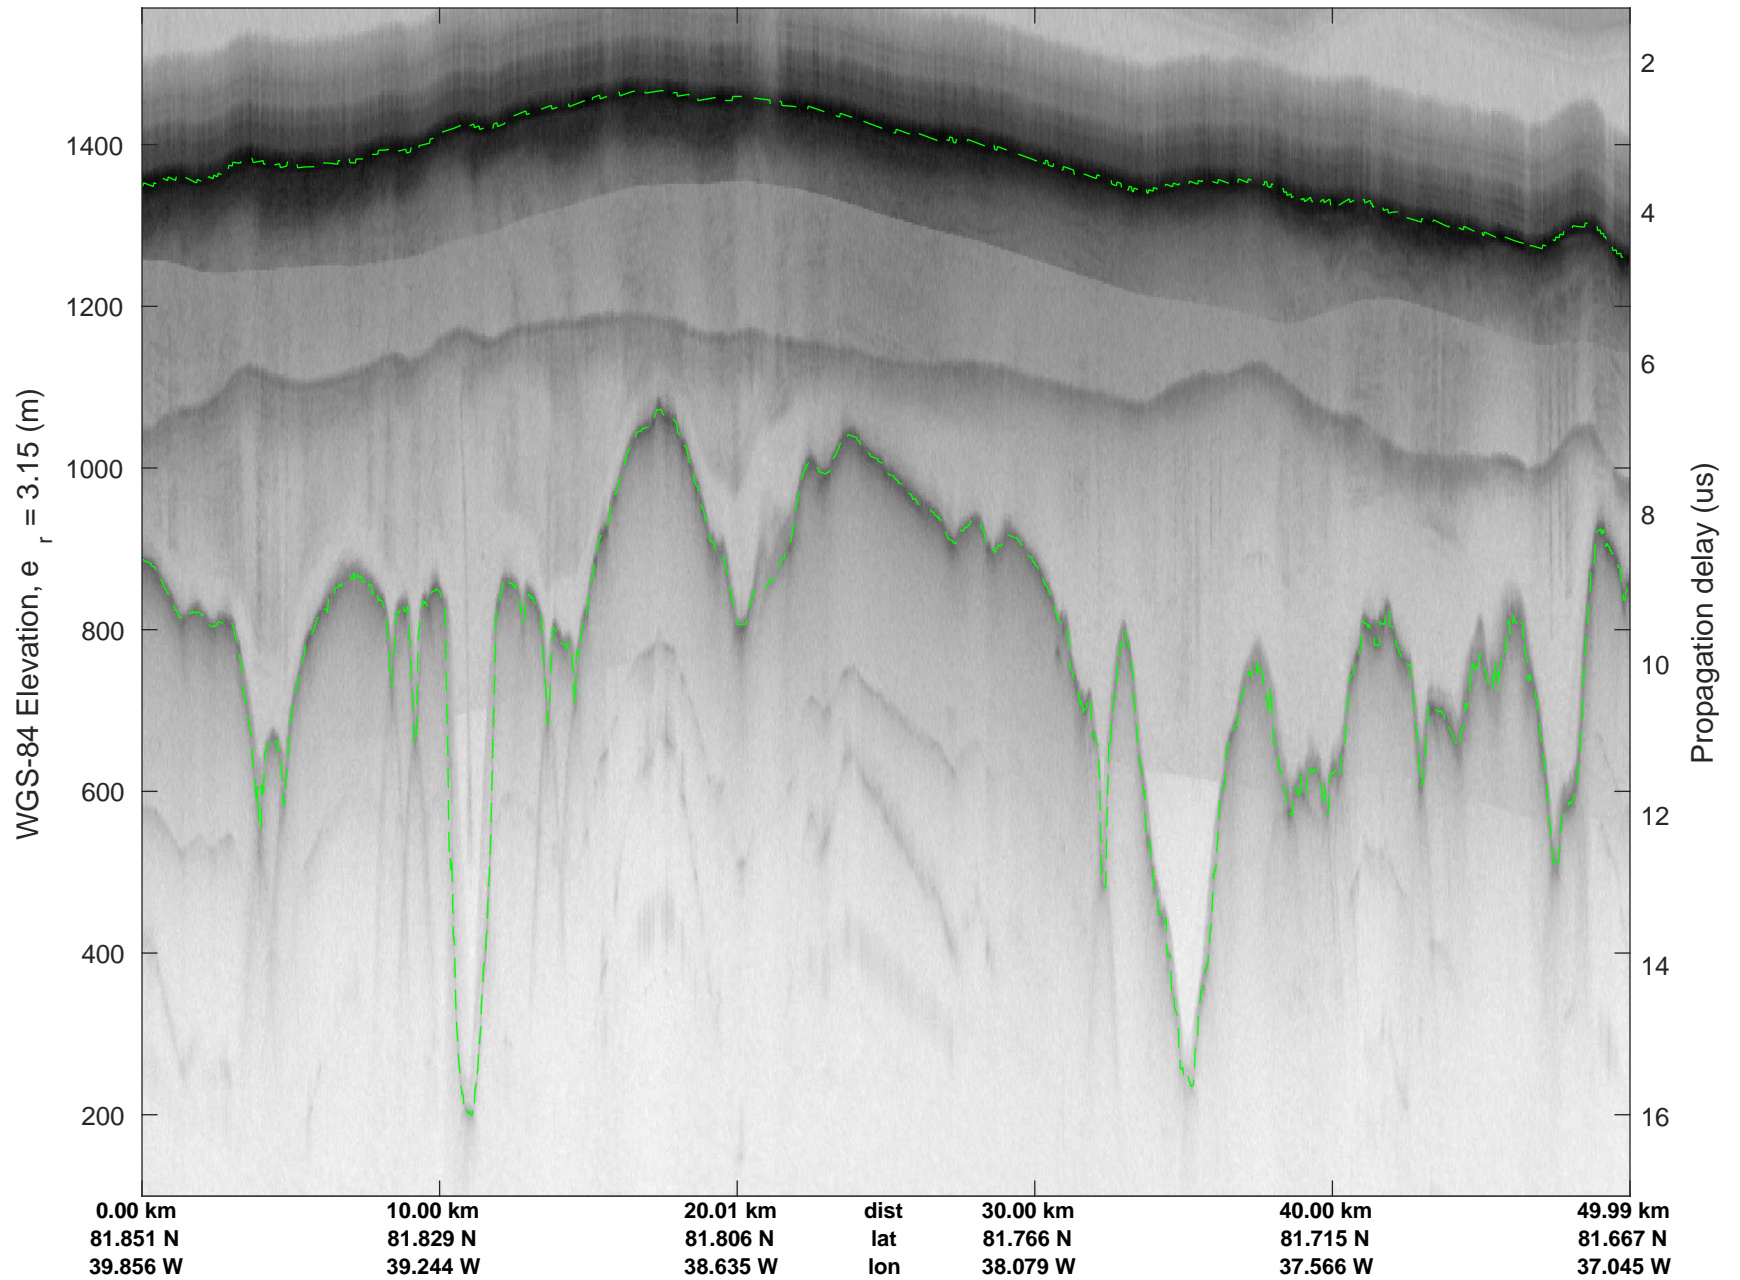

rds 2017\_Greenland\_P3: "North Flux 2" 20170322\_04\_027: 14:23:12.8 to 14:29:25.4 GPS

rds 2017\_Greenland\_P3: "North Flux 2" 20170322\_04\_028: 14:29:25.6 to 14:35:36.1 GPS

rds 2017\_Greenland\_P3: "North Flux 2" 20170322\_04\_028: 14:29:25.6 to 14:35:36.1 GPS

rds 2017\_Greenland\_P3: "North Flux 2" 20170322\_04\_029: 14:35:36.4 to 14:41:52.0 GPS

rds 2017\_Greenland\_P3: "North Flux 2" 20170322\_04\_029: 14:35:36.4 to 14:41:52.0 GPS

North Flux 2  
20170322\_04\_030  
Polar Stereograph 70N/-45E