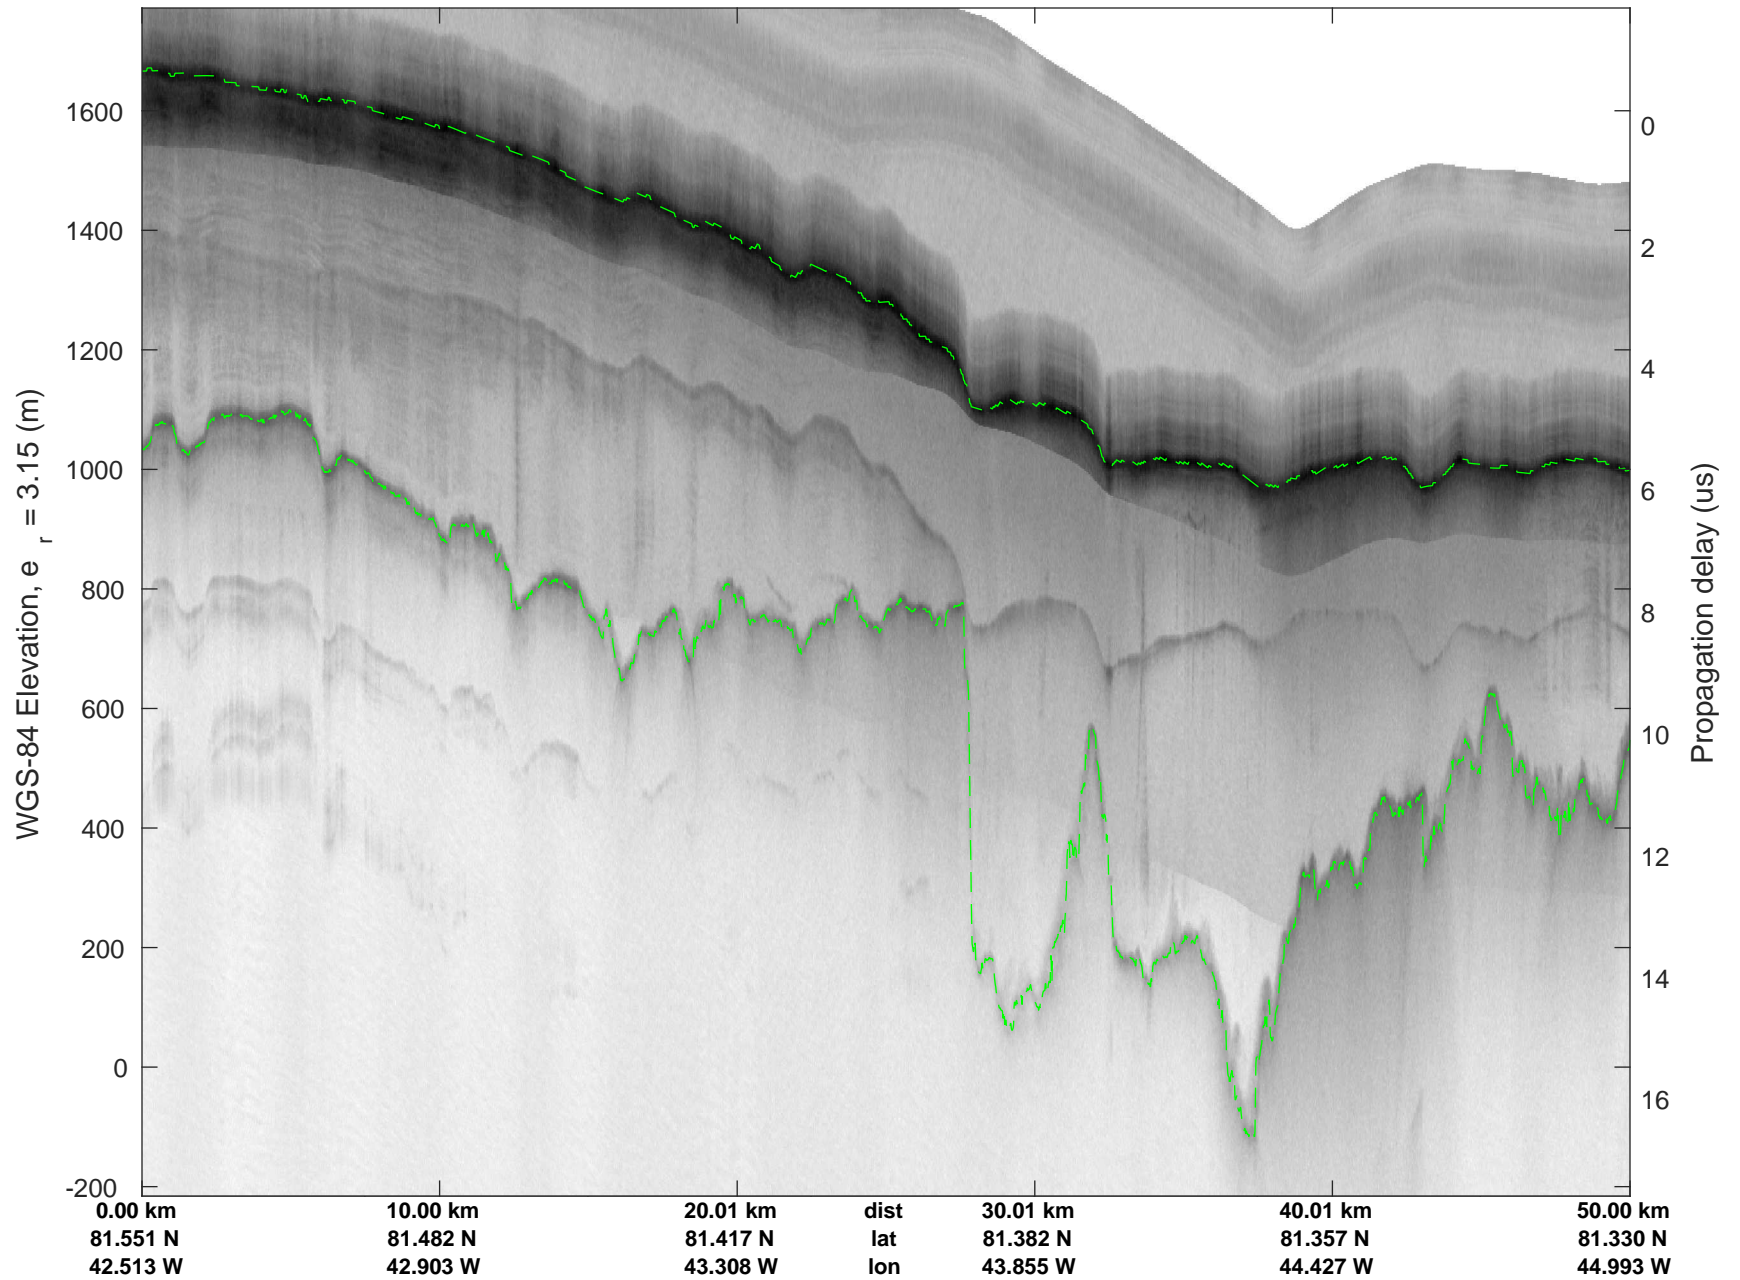

rds 2017\_Greenland\_P3: "North Flux 2" 20170322\_04\_051: 16:54:13.7 to 17:00:13.7 GPS

rds 2017\_Greenland\_P3: "North Flux 2" 20170322\_04\_052: 17:00:13.9 to 17:06:17.5 GPS

rds 2017\_Greenland\_P3: "North Flux 2" 20170322\_04\_052: 17:00:13.9 to 17:06:17.5 GPS

rds 2017\_Greenland\_P3: "North Flux 2" 20170322\_04\_053: 17:06:17.7 to 17:12:35.5 GPS

rds 2017\_Greenland\_P3: "North Flux 2" 20170322\_04\_053: 17:06:17.7 to 17:12:35.5 GPS

rds 2017\_Greenland\_P3: "North Flux 2" 20170322\_04\_054: 17:12:35.8 to 17:18:47.4 GPS