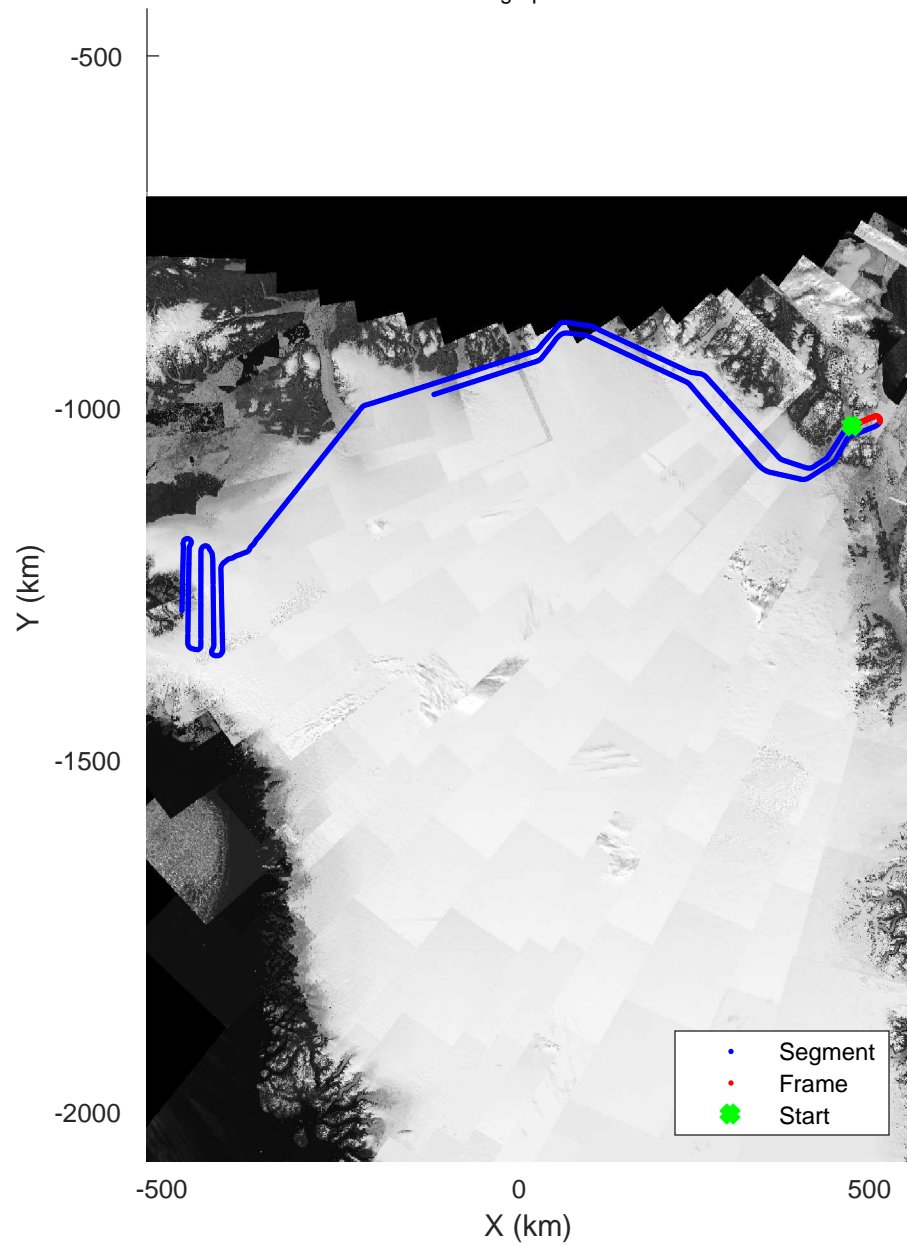

North Flux 2  
 20170322\_04\_038  
 Polar Stereograph 70N/-45E

rds 2017\_Greenland\_P3: "North Flux 2" 20170322\_04\_038: 15:32:02.5 to 15:38:37.4 GPS

rds 2017\_Greenland\_P3: "North Flux 2" 20170322\_04\_038: 15:32:02.5 to 15:38:37.4 GPS

North Flux 2  
20170322\_04\_039  
Polar Stereograph 70N/-45E

rds 2017\_Greenland\_P3: "North Flux 2" 20170322\_04\_039: 15:38:37.7 to 15:45:39.2 GPS

rds 2017\_Greenland\_P3: "North Flux 2" 20170322\_04\_039: 15:38:37.7 to 15:45:39.2 GPS