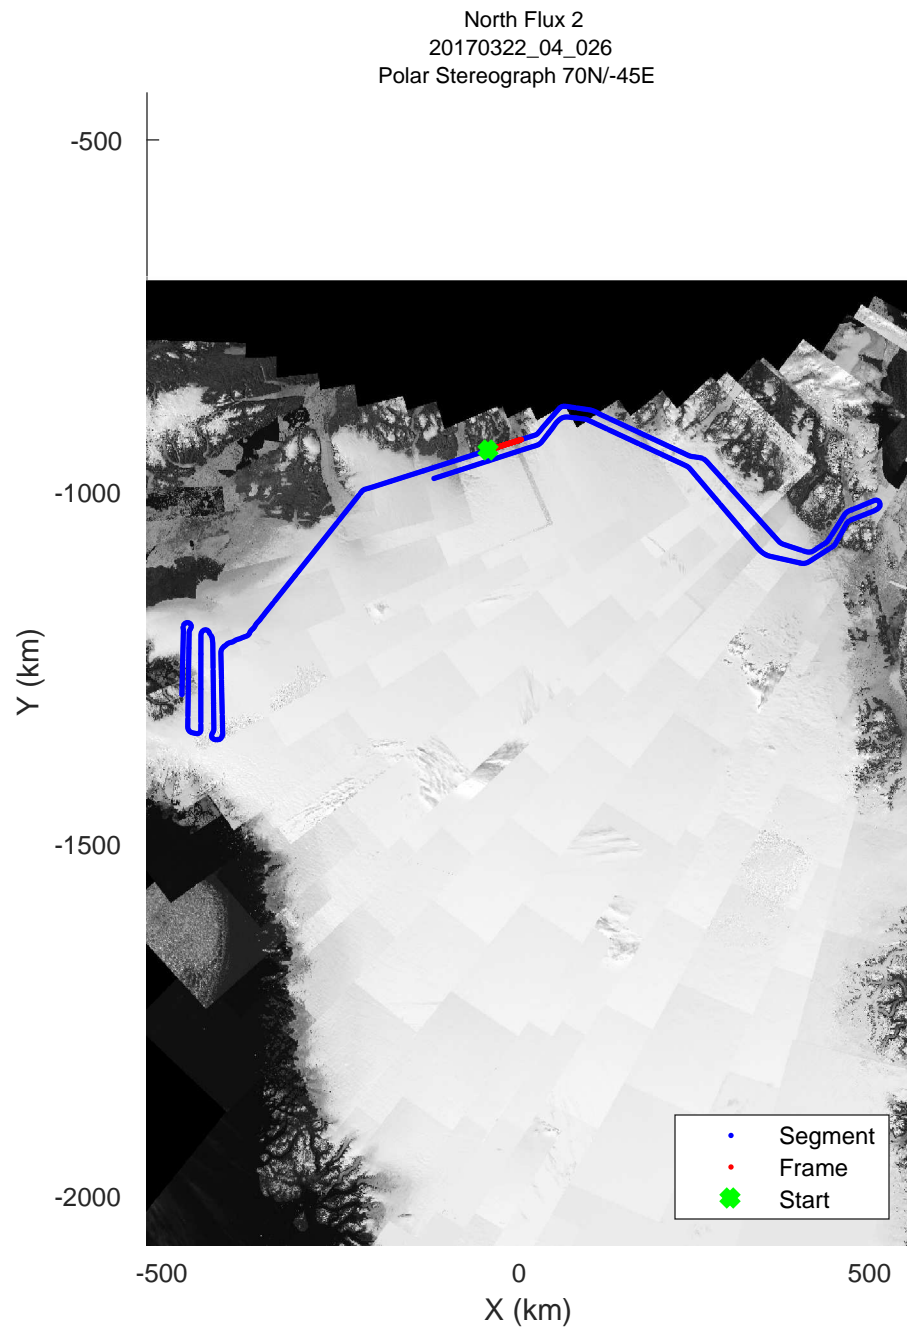

rds 2017\_Greenland\_P3: "North Flux 2" 20170322\_04\_024: 14:04:07.1 to 14:10:27.4 GPS

rds 2017\_Greenland\_P3: "North Flux 2" 20170322\_04\_025: 14:10:27.6 to 14:16:49.8 GPS

rds 2017\_Greenland\_P3: "North Flux 2" 20170322\_04\_025: 14:10:27.6 to 14:16:49.8 GPS