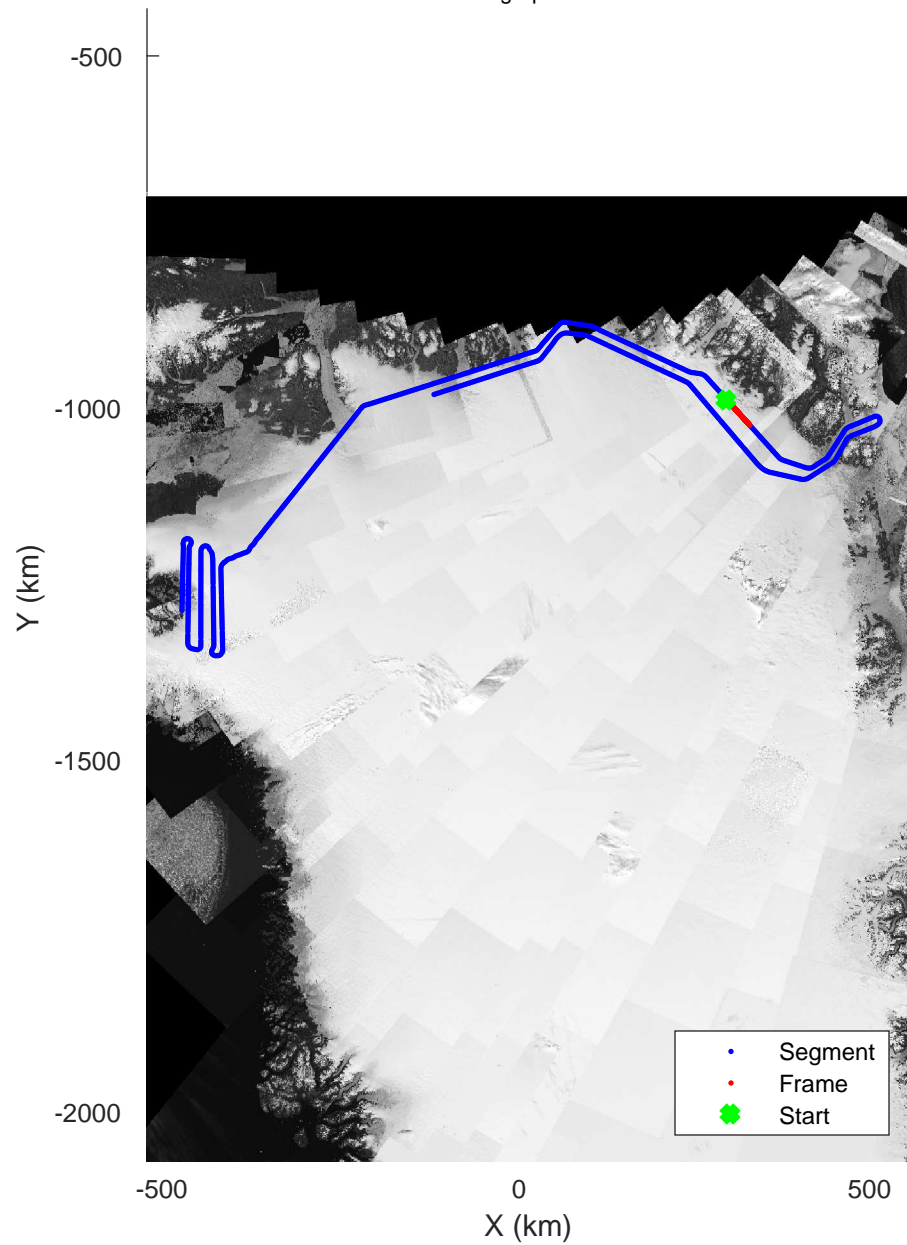

North Flux 2  
20170322\_04\_033  
Polar Stereograph 70N/-45E

rds 2017\_Greenland\_P3: "North Flux 2" 20170322\_04\_033: 15:00:31.2 to 15:06:44.3 GPS

rds 2017\_Greenland\_P3: "North Flux 2" 20170322\_04\_033: 15:00:31.2 to 15:06:44.3 GPS

North Flux 2  
 20170322\_04\_034  
 Polar Stereograph 70N/-45E

rds 2017\_Greenland\_P3: "North Flux 2" 20170322\_04\_034: 15:06:44.5 to 15:13:01.1 GPS

rds 2017\_Greenland\_P3: "North Flux 2" 20170322\_04\_034: 15:06:44.5 to 15:13:01.1 GPS