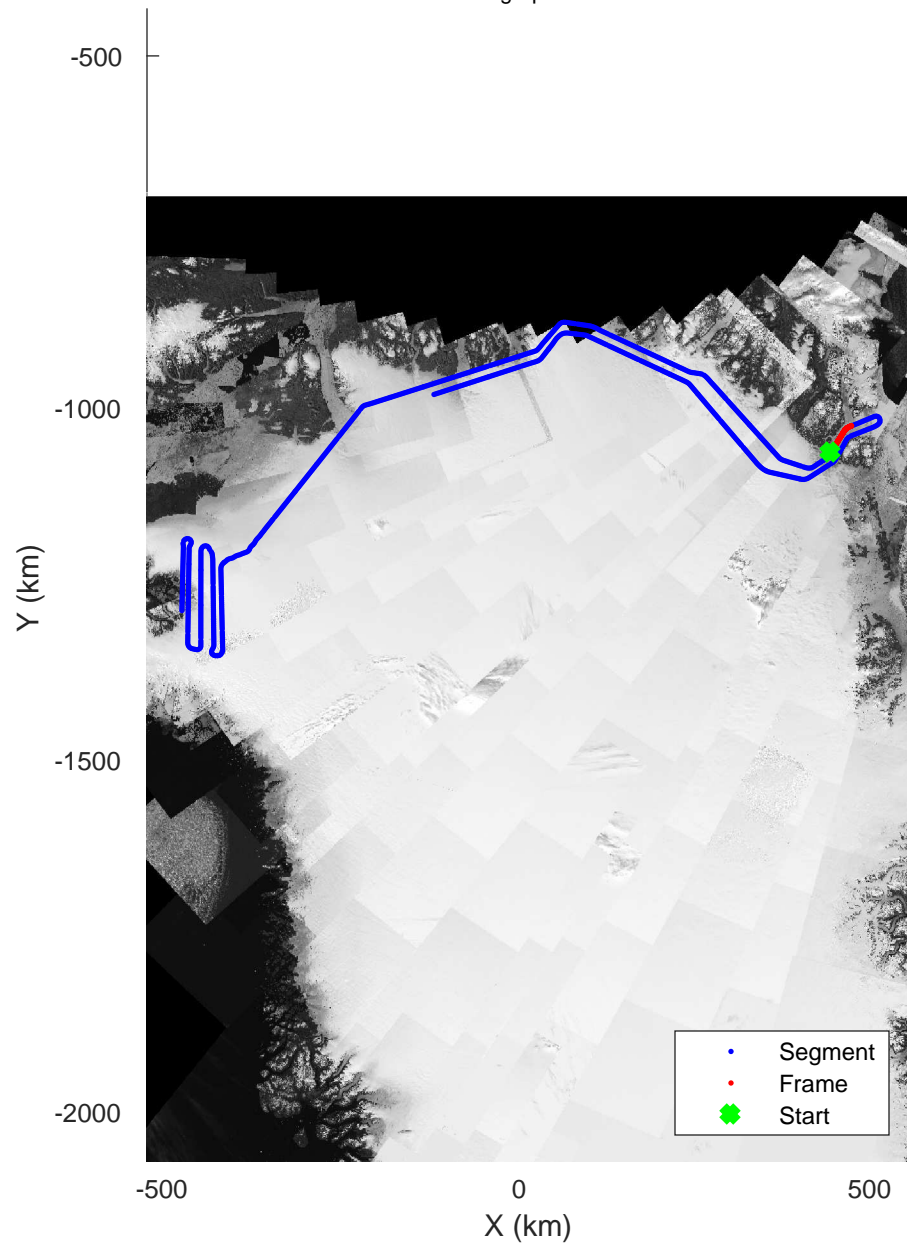

North Flux 2  
20170322\_04\_036  
Polar Stereograph 70N/-45E

rds 2017\_Greenland\_P3: "North Flux 2" 20170322\_04\_036: 15:19:19.2 to 15:25:35.1 GPS

rds 2017\_Greenland\_P3: "North Flux 2" 20170322\_04\_036: 15:19:19.2 to 15:25:35.1 GPS

North Flux 2  
20170322\_04\_037  
Polar Stereograph 70N/-45E

rds 2017\_Greenland\_P3: "North Flux 2" 20170322\_04\_037: 15:25:35.4 to 15:32:02.2 GPS

rds 2017\_Greenland\_P3: "North Flux 2" 20170322\_04\_037: 15:25:35.4 to 15:32:02.2 GPS

North Flux 2  
 20170322\_04\_038  
 Polar Stereograph 70N/-45E

rds 2017\_Greenland\_P3: "North Flux 2" 20170322\_04\_038: 15:32:02.5 to 15:38:37.4 GPS

rds 2017\_Greenland\_P3: "North Flux 2" 20170322\_04\_038: 15:32:02.5 to 15:38:37.4 GPS