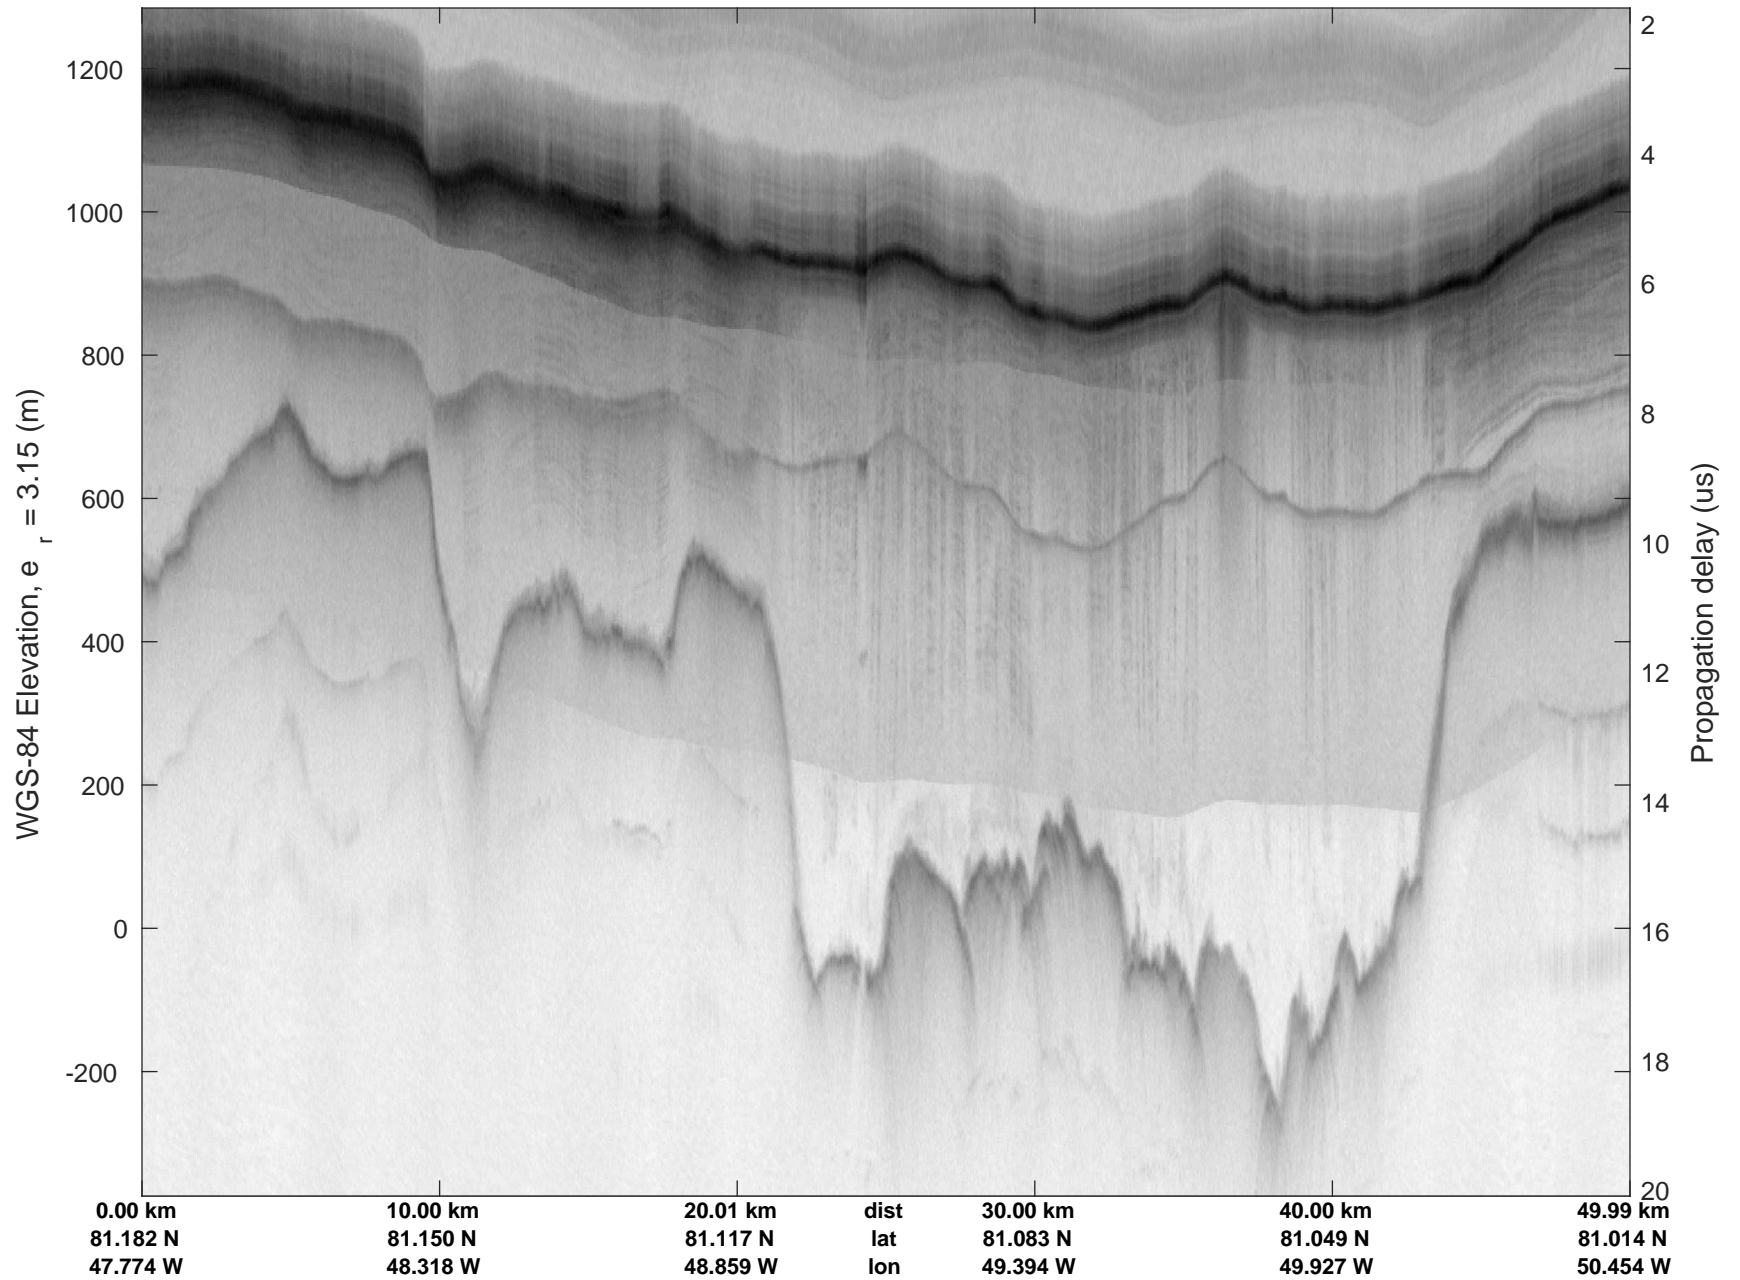

rds 2017\_Greenland\_P3: "North Flux 2" 20170322\_04\_053: 17:06:17.7 to 17:12:35.5 GPS

rds 2017\_Greenland\_P3: "North Flux 2" 20170322\_04\_053: 17:06:17.7 to 17:12:35.5 GPS

rds 2017\_Greenland\_P3: "North Flux 2" 20170322\_04\_054: 17:12:35.8 to 17:18:47.4 GPS