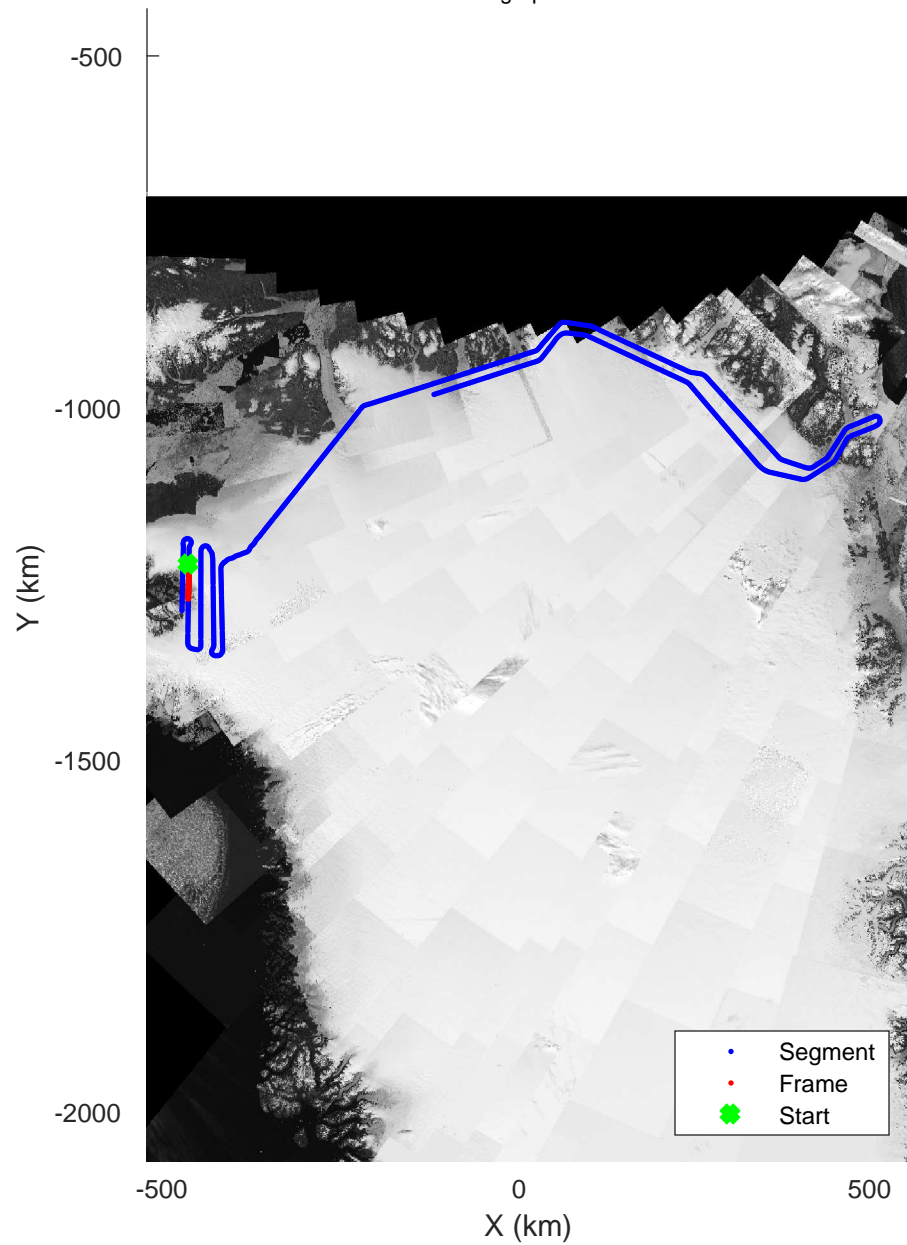

rds 2017\_Greenland\_P3: "North Flux 2" 20170322\_04\_003: 11:52:15.6 to 11:58:52.8 GPS

rds 2017\_Greenland\_P3: "North Flux 2" 20170322\_04\_003: 11:52:15.6 to 11:58:52.8 GPS

North Flux 2  
20170322\_04\_004  
Polar Stereograph 70N/-45E