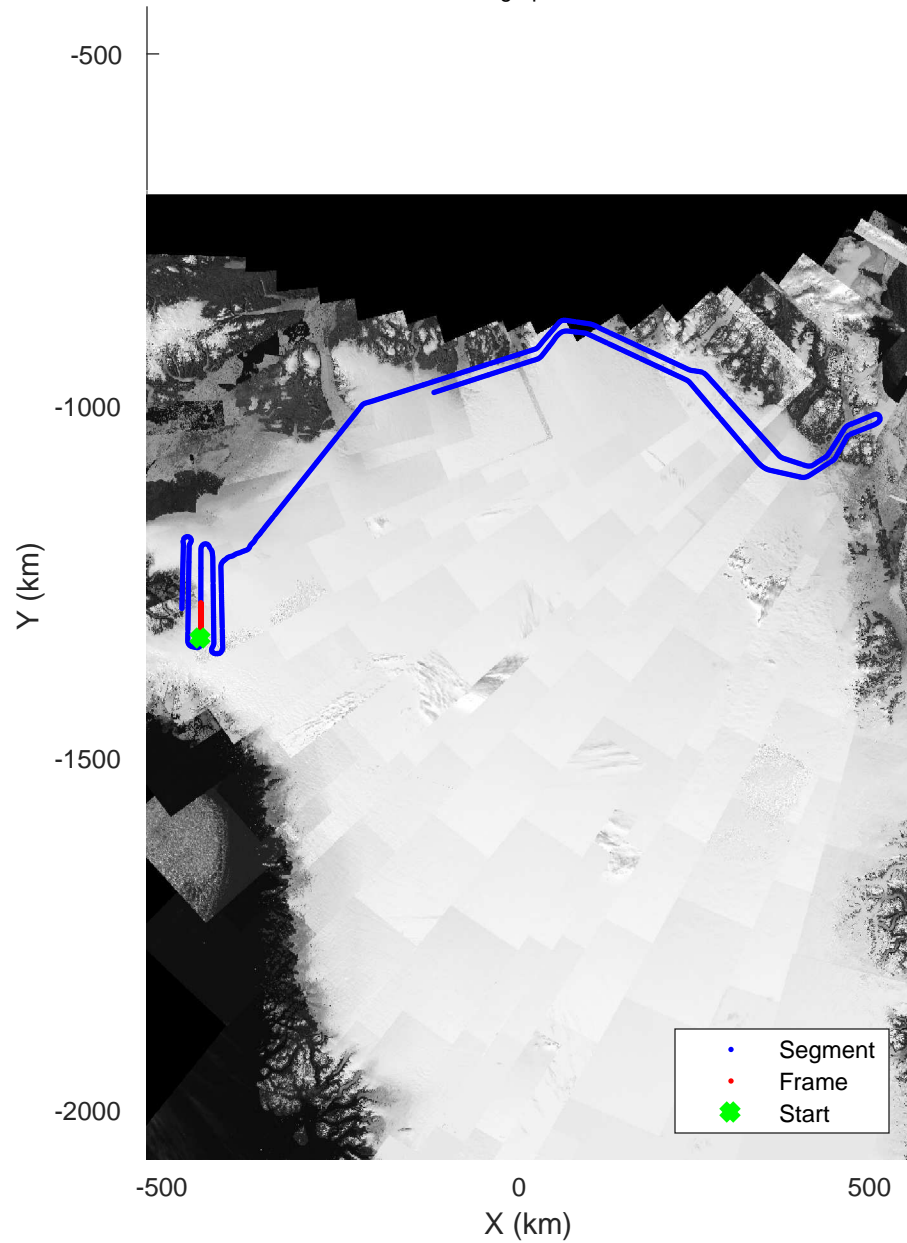

North Flux 2
20170322_04_007
Polar Stereograph 70N/-45E