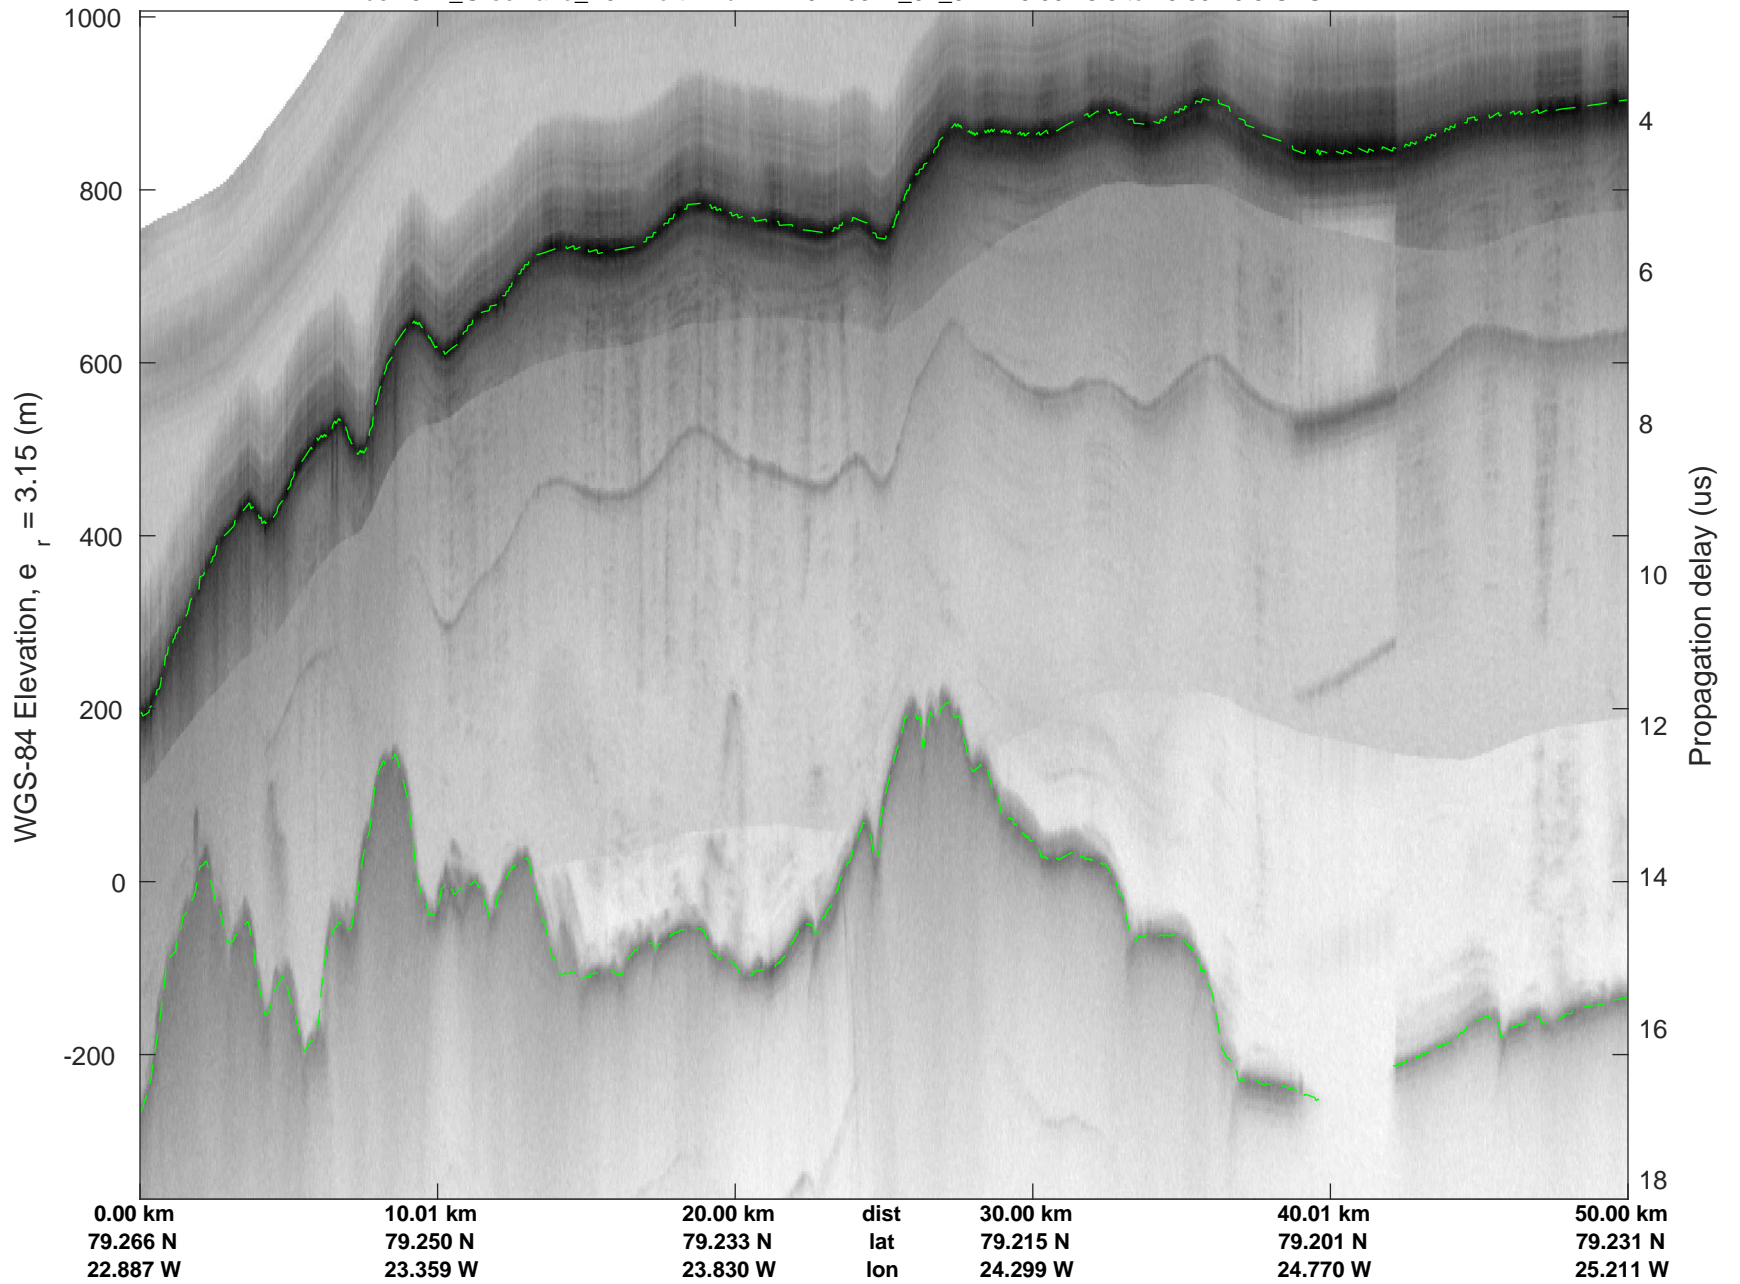

rds 2017_Greenland_P3: "North Flux 2" 20170322_04_042: 15:59:18.0 to 16:05:40.5 GPS