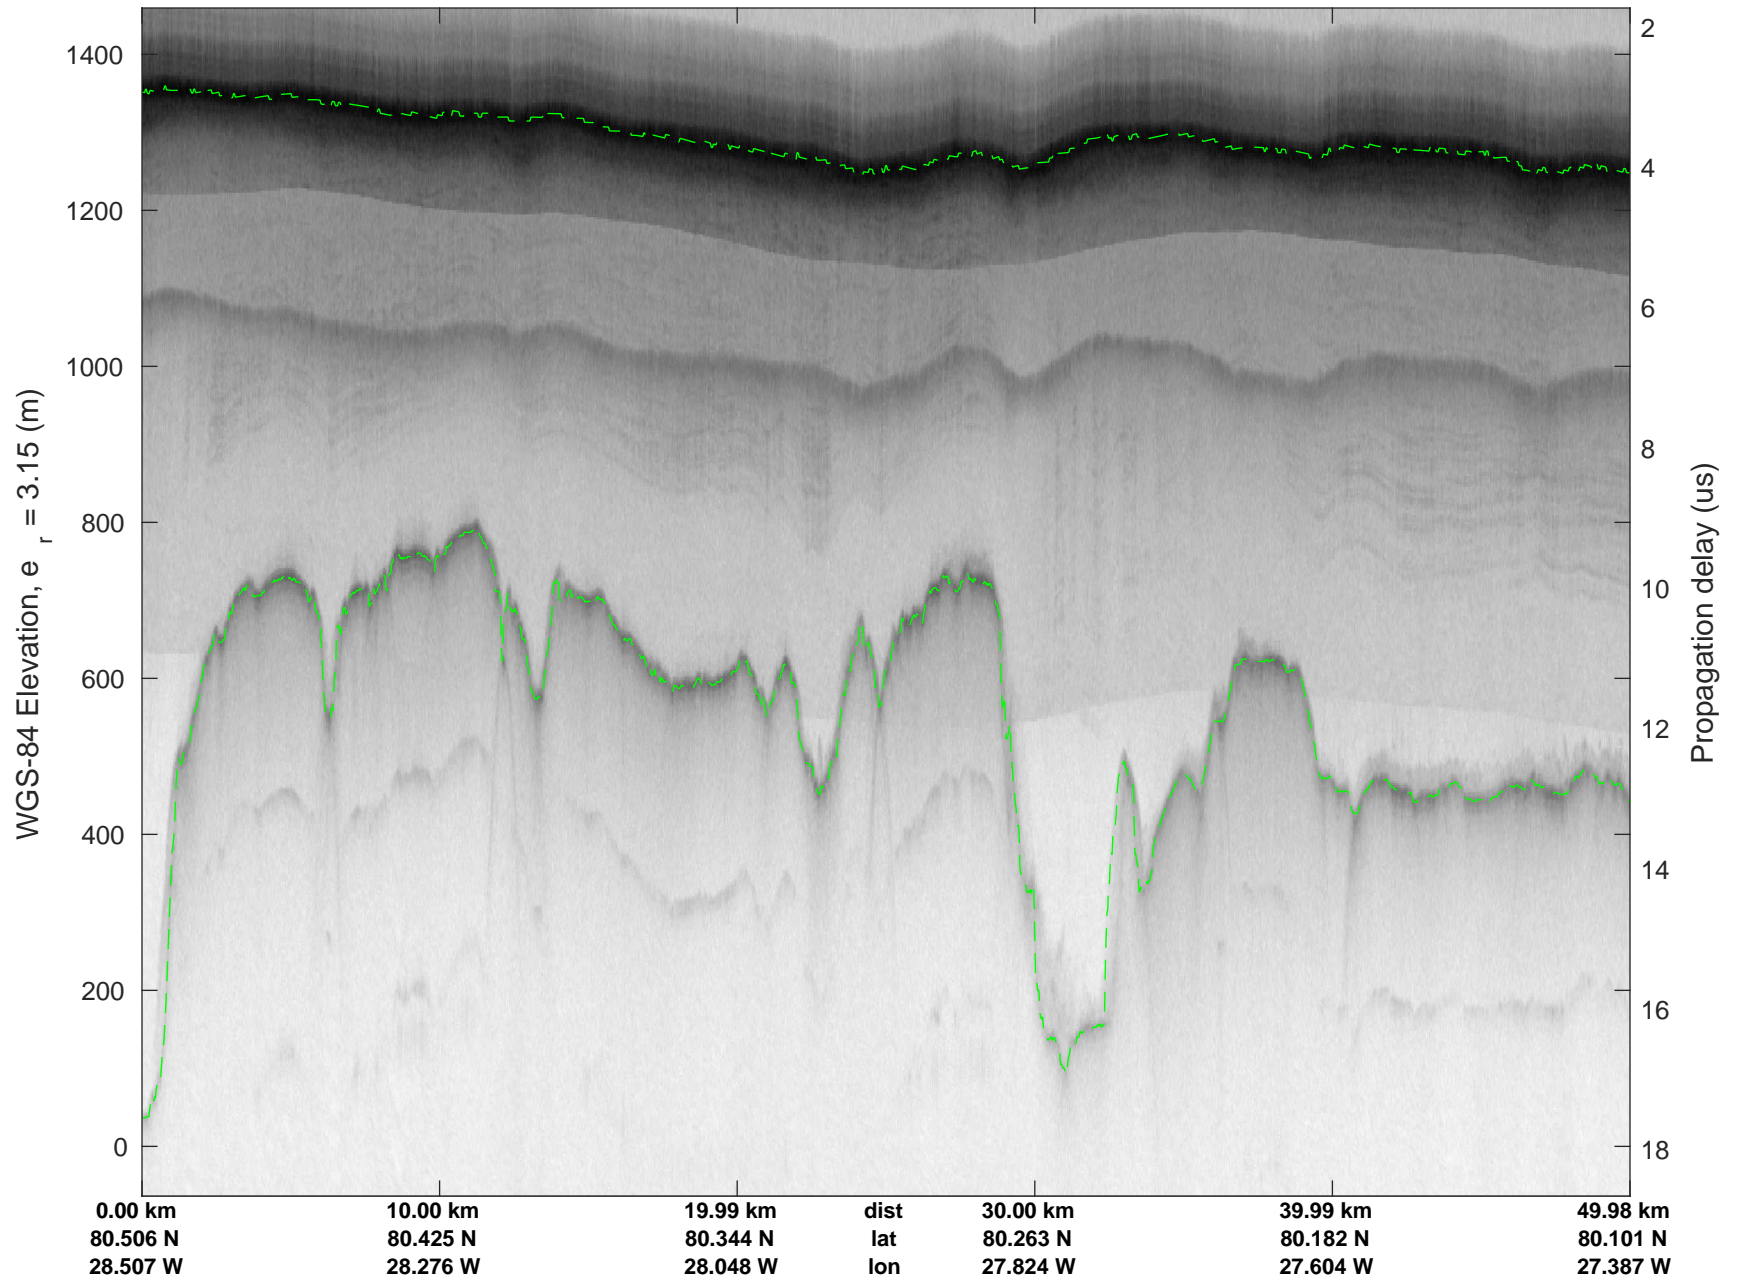

North Flux 2  
20170322\_04\_033  
Polar Stereograph 70N/-45E

rds 2017\_Greenland\_P3: "North Flux 2" 20170322\_04\_033: 15:00:31.2 to 15:06:44.3 GPS

rds 2017\_Greenland\_P3: "North Flux 2" 20170322\_04\_033: 15:00:31.2 to 15:06:44.3 GPS

North Flux 2  
 20170322\_04\_034  
 Polar Stereograph 70N/-45E

rds 2017\_Greenland\_P3: "North Flux 2" 20170322\_04\_034: 15:06:44.5 to 15:13:01.1 GPS

rds 2017\_Greenland\_P3: "North Flux 2" 20170322\_04\_034: 15:06:44.5 to 15:13:01.1 GPS