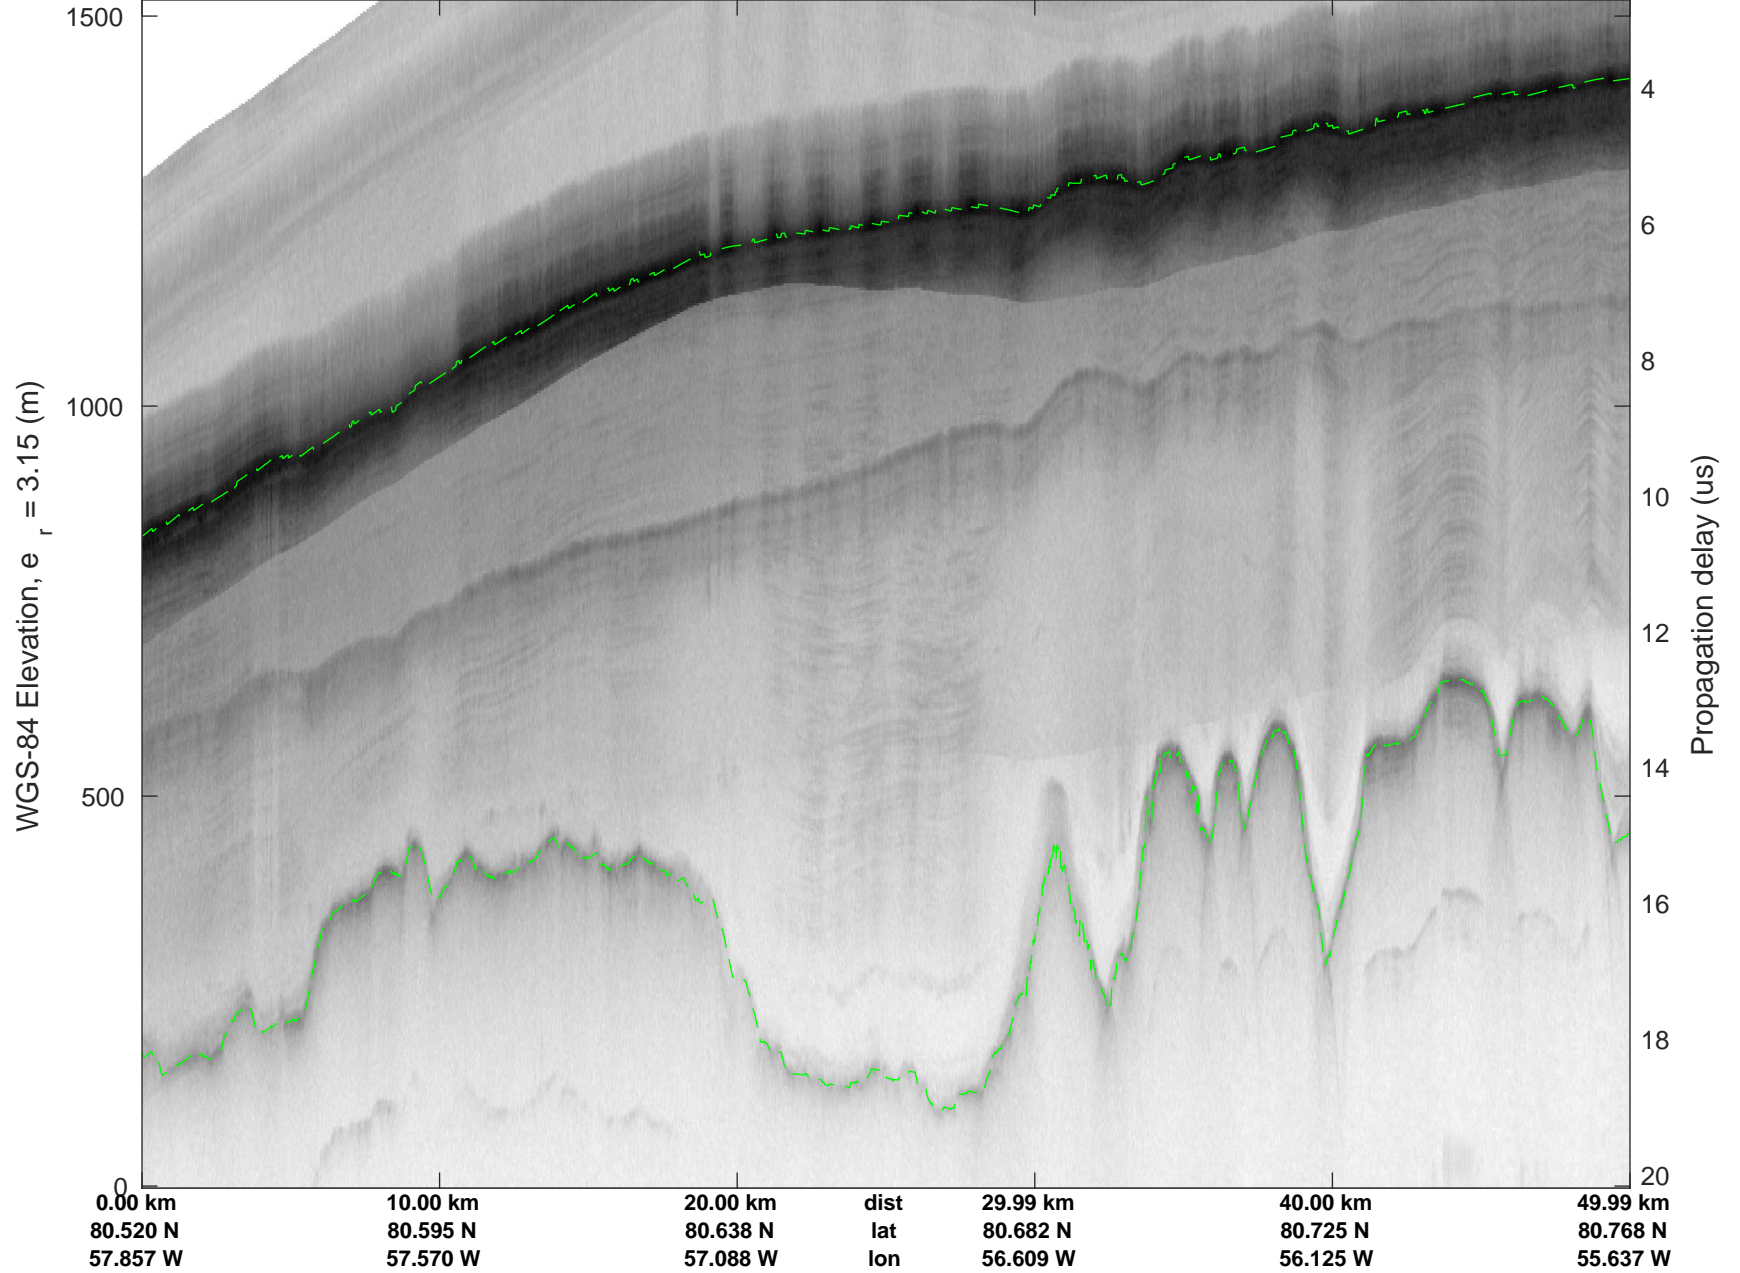

rds 2017\_Greenland\_P3: "North Flux 2" 20170322\_04\_020: 13:38:29.4 to 13:44:41.4 GPS

North Flux 2  
20170322\_04\_021  
Polar Stereograph 70N/-45E

rds 2017\_Greenland\_P3: "North Flux 2" 20170322\_04\_021: 13:44:41.7 to 13:51:04.7 GPS

rds 2017\_Greenland\_P3: "North Flux 2" 20170322\_04\_021: 13:44:41.7 to 13:51:04.7 GPS

rds 2017\_Greenland\_P3: "North Flux 2" 20170322\_04\_022: 13:51:04.9 to 13:57:44.6 GPS

rds 2017\_Greenland\_P3: "North Flux 2" 20170322\_04\_022: 13:51:04.9 to 13:57:44.6 GPS

rds 2017\_Greenland\_P3: "North Flux 2" 20170322\_04\_023: 13:57:44.9 to 14:04:06.8 GPS

rds 2017\_Greenland\_P3: "North Flux 2" 20170322\_04\_023: 13:57:44.9 to 14:04:06.8 GPS

rds 2017\_Greenland\_P3: "North Flux 2" 20170322\_04\_024: 14:04:07.1 to 14:10:27.4 GPS