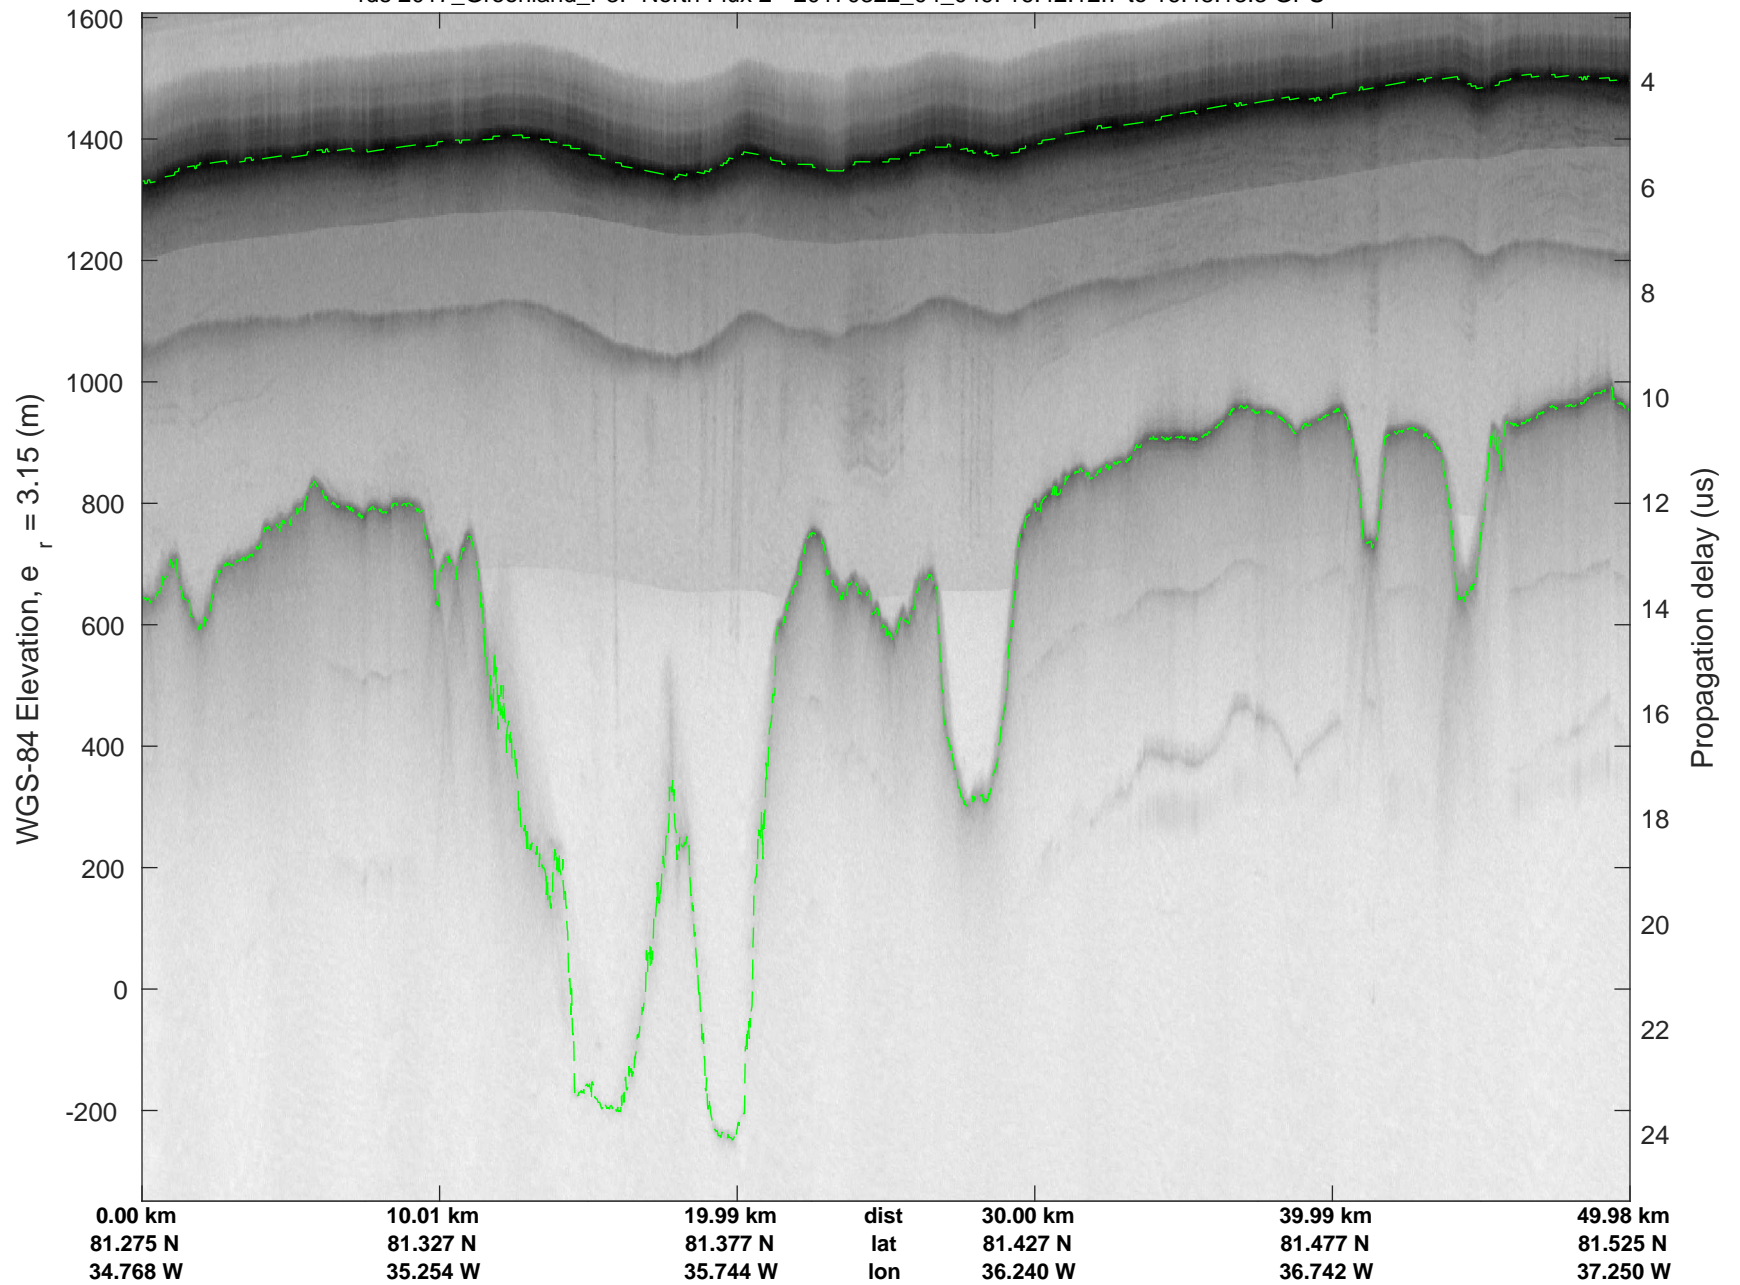

North Flux 2  
 20170322\_04\_048  
 Polar Stereograph 70N/-45E

rds 2017\_Greenland\_P3: "North Flux 2" 20170322\_04\_048: 16:36:11.9 to 16:42:12.5 GPS

rds 2017\_Greenland\_P3: "North Flux 2" 20170322\_04\_048: 16:36:11.9 to 16:42:12.5 GPS

North Flux 2  
20170322\_04\_049  
Polar Stereograph 70N/-45E

rds 2017\_Greenland\_P3: "North Flux 2" 20170322\_04\_049: 16:42:12.7 to 16:48:13.3 GPS

rds 2017\_Greenland\_P3: "North Flux 2" 20170322\_04\_049: 16:42:12.7 to 16:48:13.3 GPS