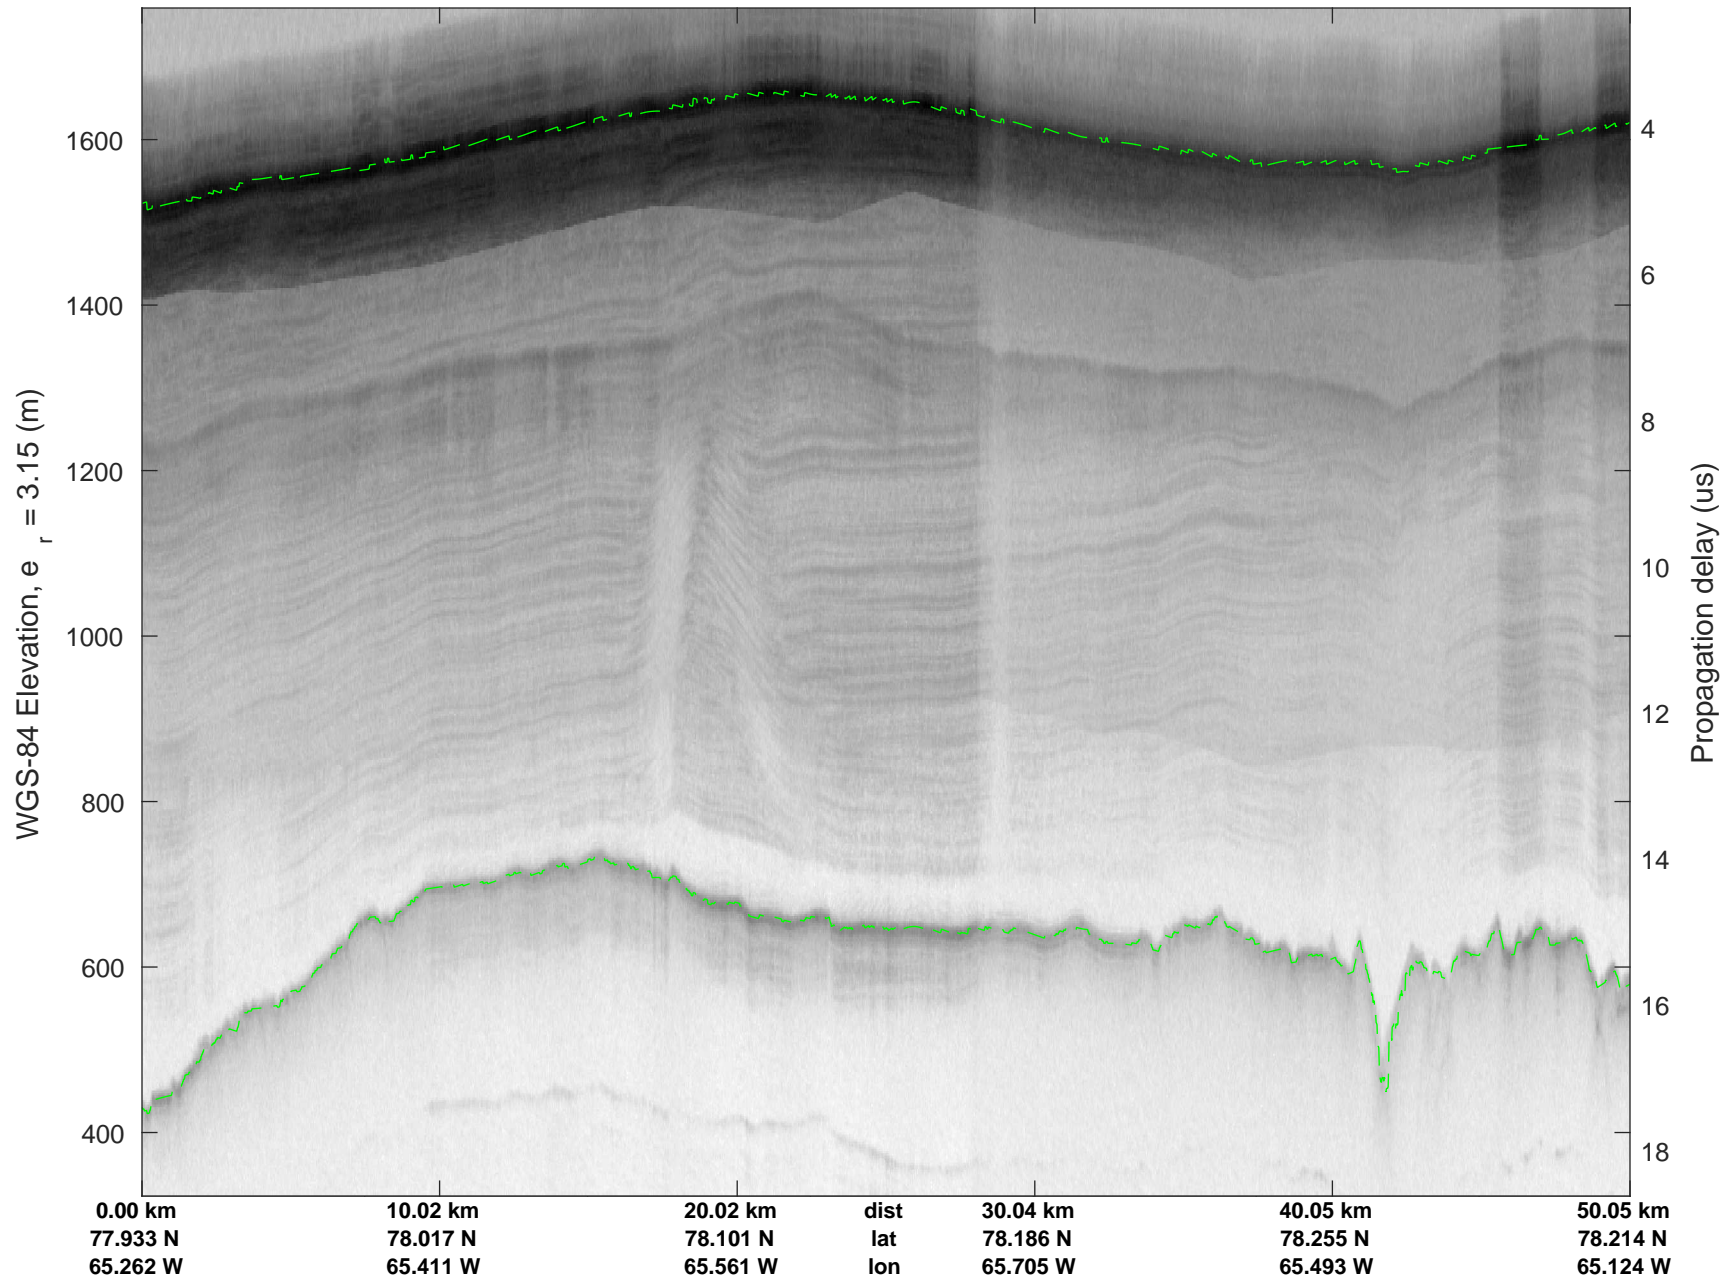

North Flux 2  
20170322\_04\_007  
Polar Stereograph 70N/-45E

rds 2017\_Greenland\_P3: "North Flux 2" 20170322\_04\_007: 12:17:51.9 to 12:23:45.5 GPS

rds 2017\_Greenland\_P3: "North Flux 2" 20170322\_04\_007: 12:17:51.9 to 12:23:45.5 GPS

North Flux 2  
20170322\_04\_008  
Polar Stereograph 70N/-45E

rds 2017\_Greenland\_P3: "North Flux 2" 20170322\_04\_008: 12:23:45.8 to 12:29:45.4 GPS

rds 2017\_Greenland\_P3: "North Flux 2" 20170322\_04\_008: 12:23:45.8 to 12:29:45.4 GPS

North Flux 2  
20170322\_04\_009  
Polar Stereograph 70N/-45E

rds 2017\_Greenland\_P3: "North Flux 2" 20170322\_04\_009: 12:29:45.7 to 12:36:12.0 GPS

rds 2017\_Greenland\_P3: "North Flux 2" 20170322\_04\_009: 12:29:45.7 to 12:36:12.0 GPS