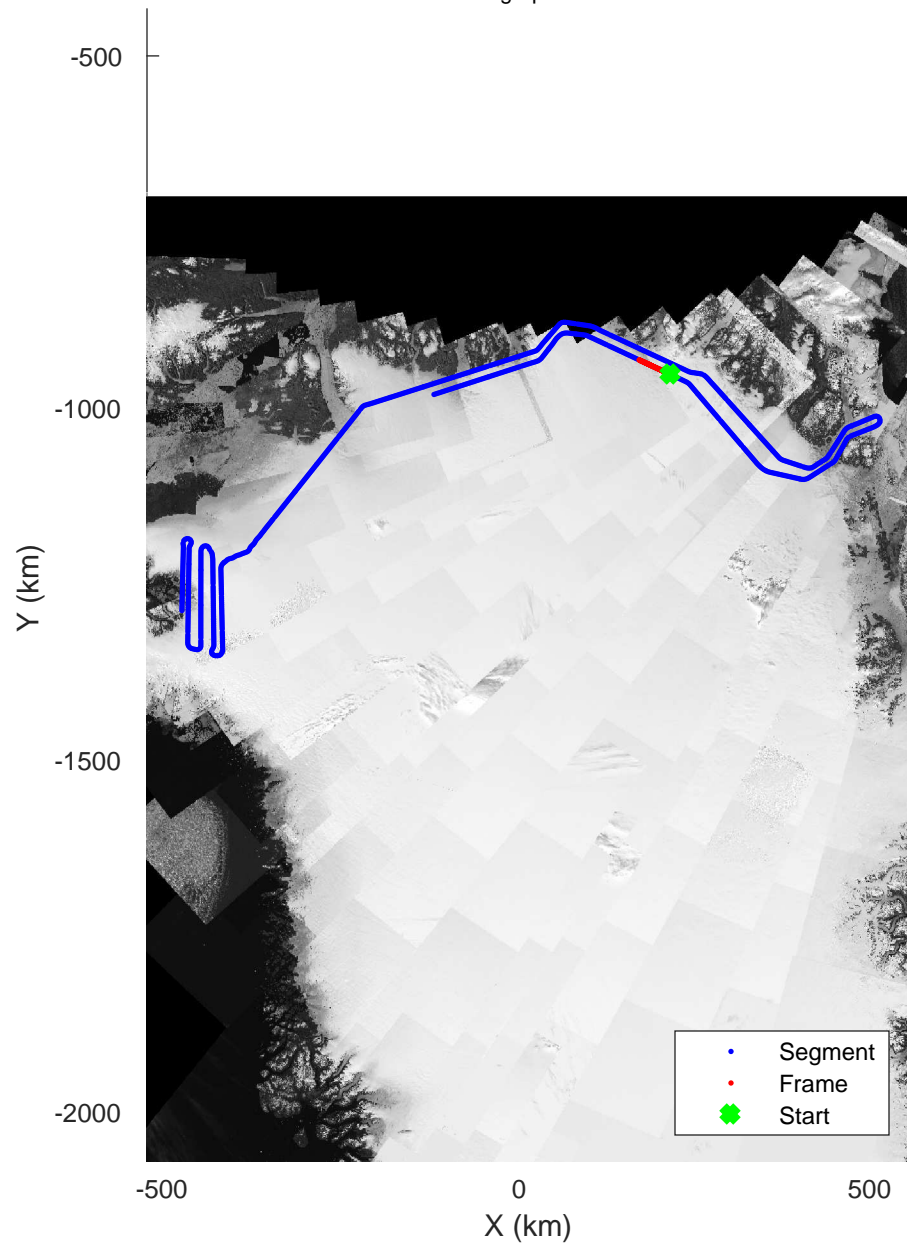

North Flux 2
20170322_04_048
Polar Stereograph 70N/-45E