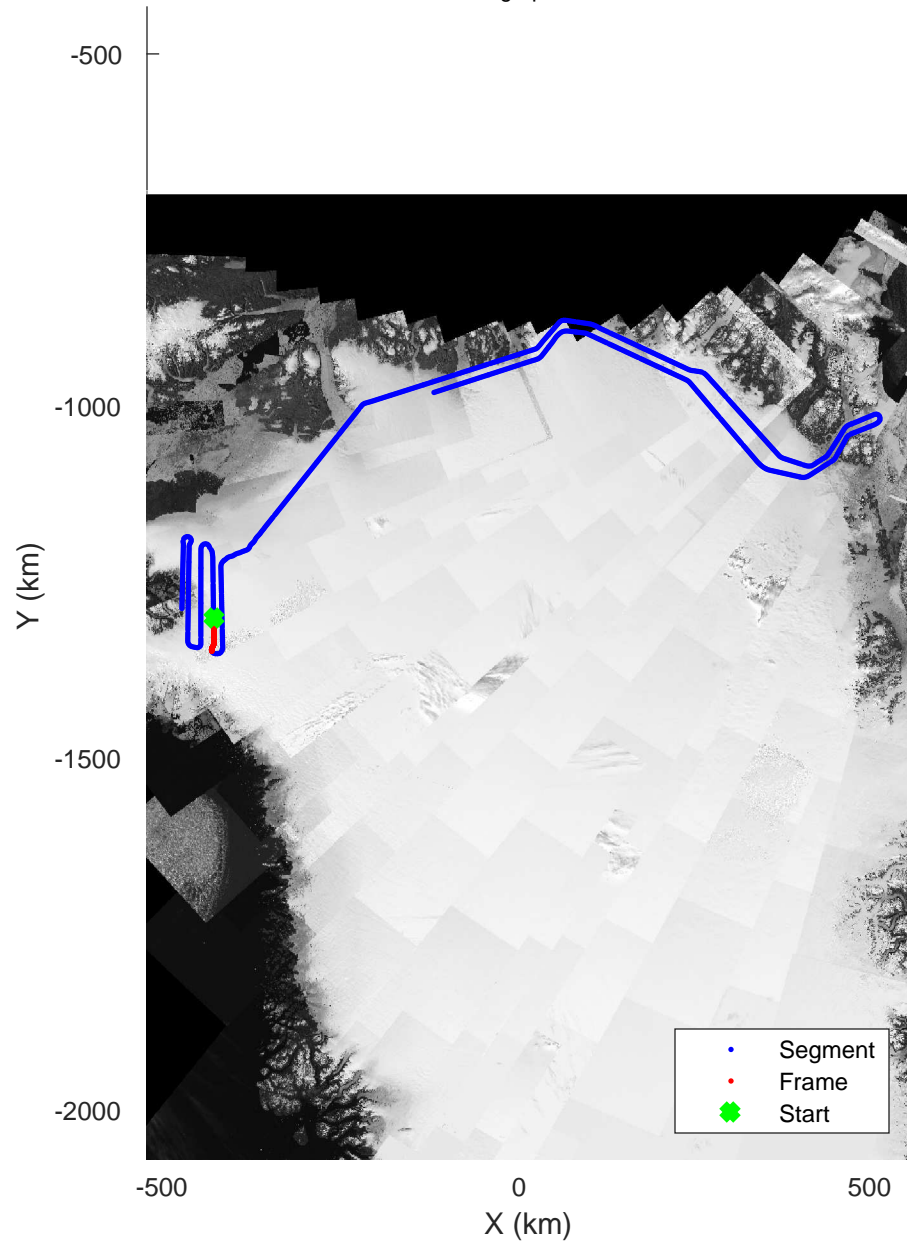

North Flux 2
20170322_04_012
Polar Stereograph 70N/-45E