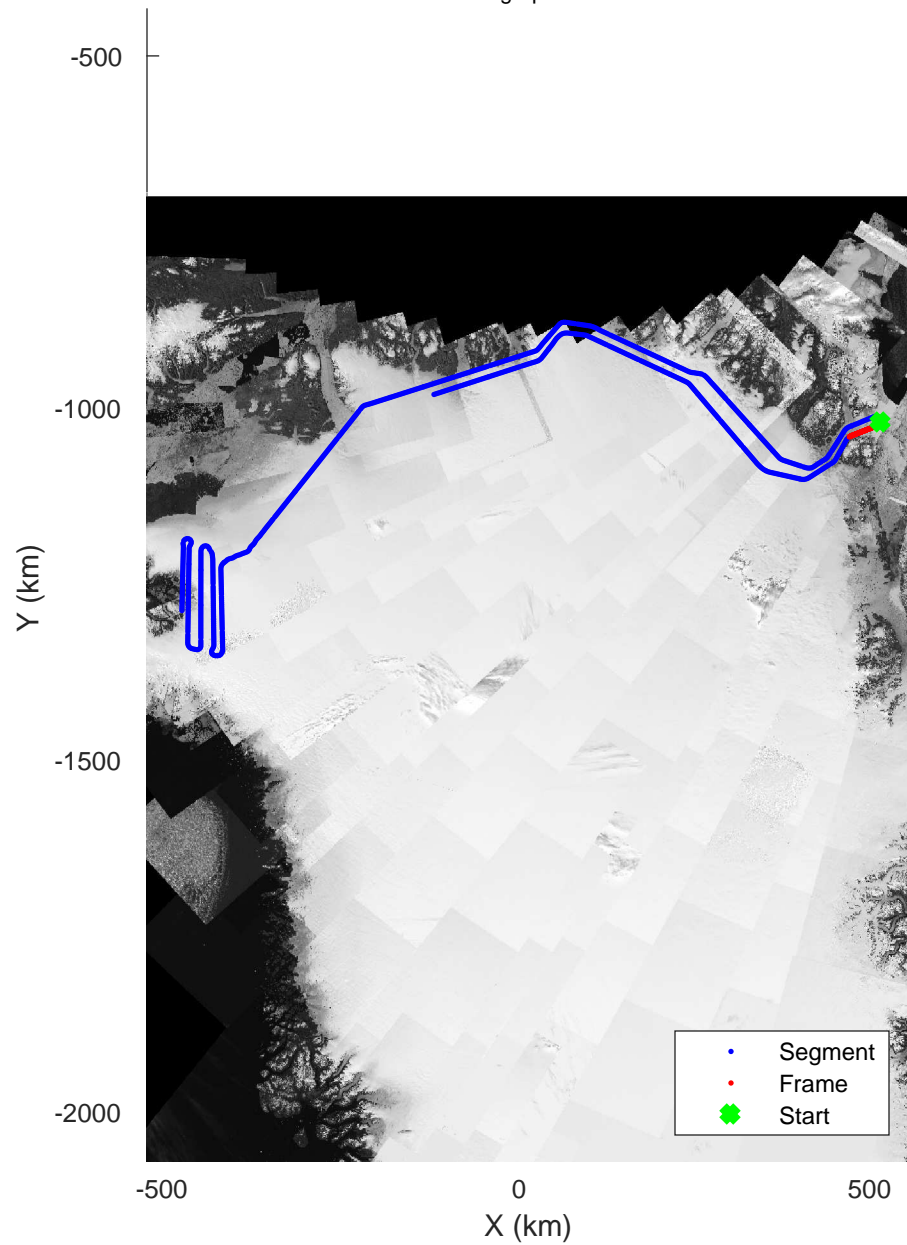

North Flux 2  
20170322\_04\_039  
Polar Stereograph 70N/-45E

rds 2017\_Greenland\_P3: "North Flux 2" 20170322\_04\_039: 15:38:37.7 to 15:45:39.2 GPS

rds 2017\_Greenland\_P3: "North Flux 2" 20170322\_04\_039: 15:38:37.7 to 15:45:39.2 GPS

North Flux 2  
20170322\_04\_040  
Polar Stereograph 70N/-45E

rds 2017\_Greenland\_P3: "North Flux 2" 20170322\_04\_040: 15:45:39.6 to 15:52:42.0 GPS

rds 2017\_Greenland\_P3: "North Flux 2" 20170322\_04\_040: 15:45:39.6 to 15:52:42.0 GPS