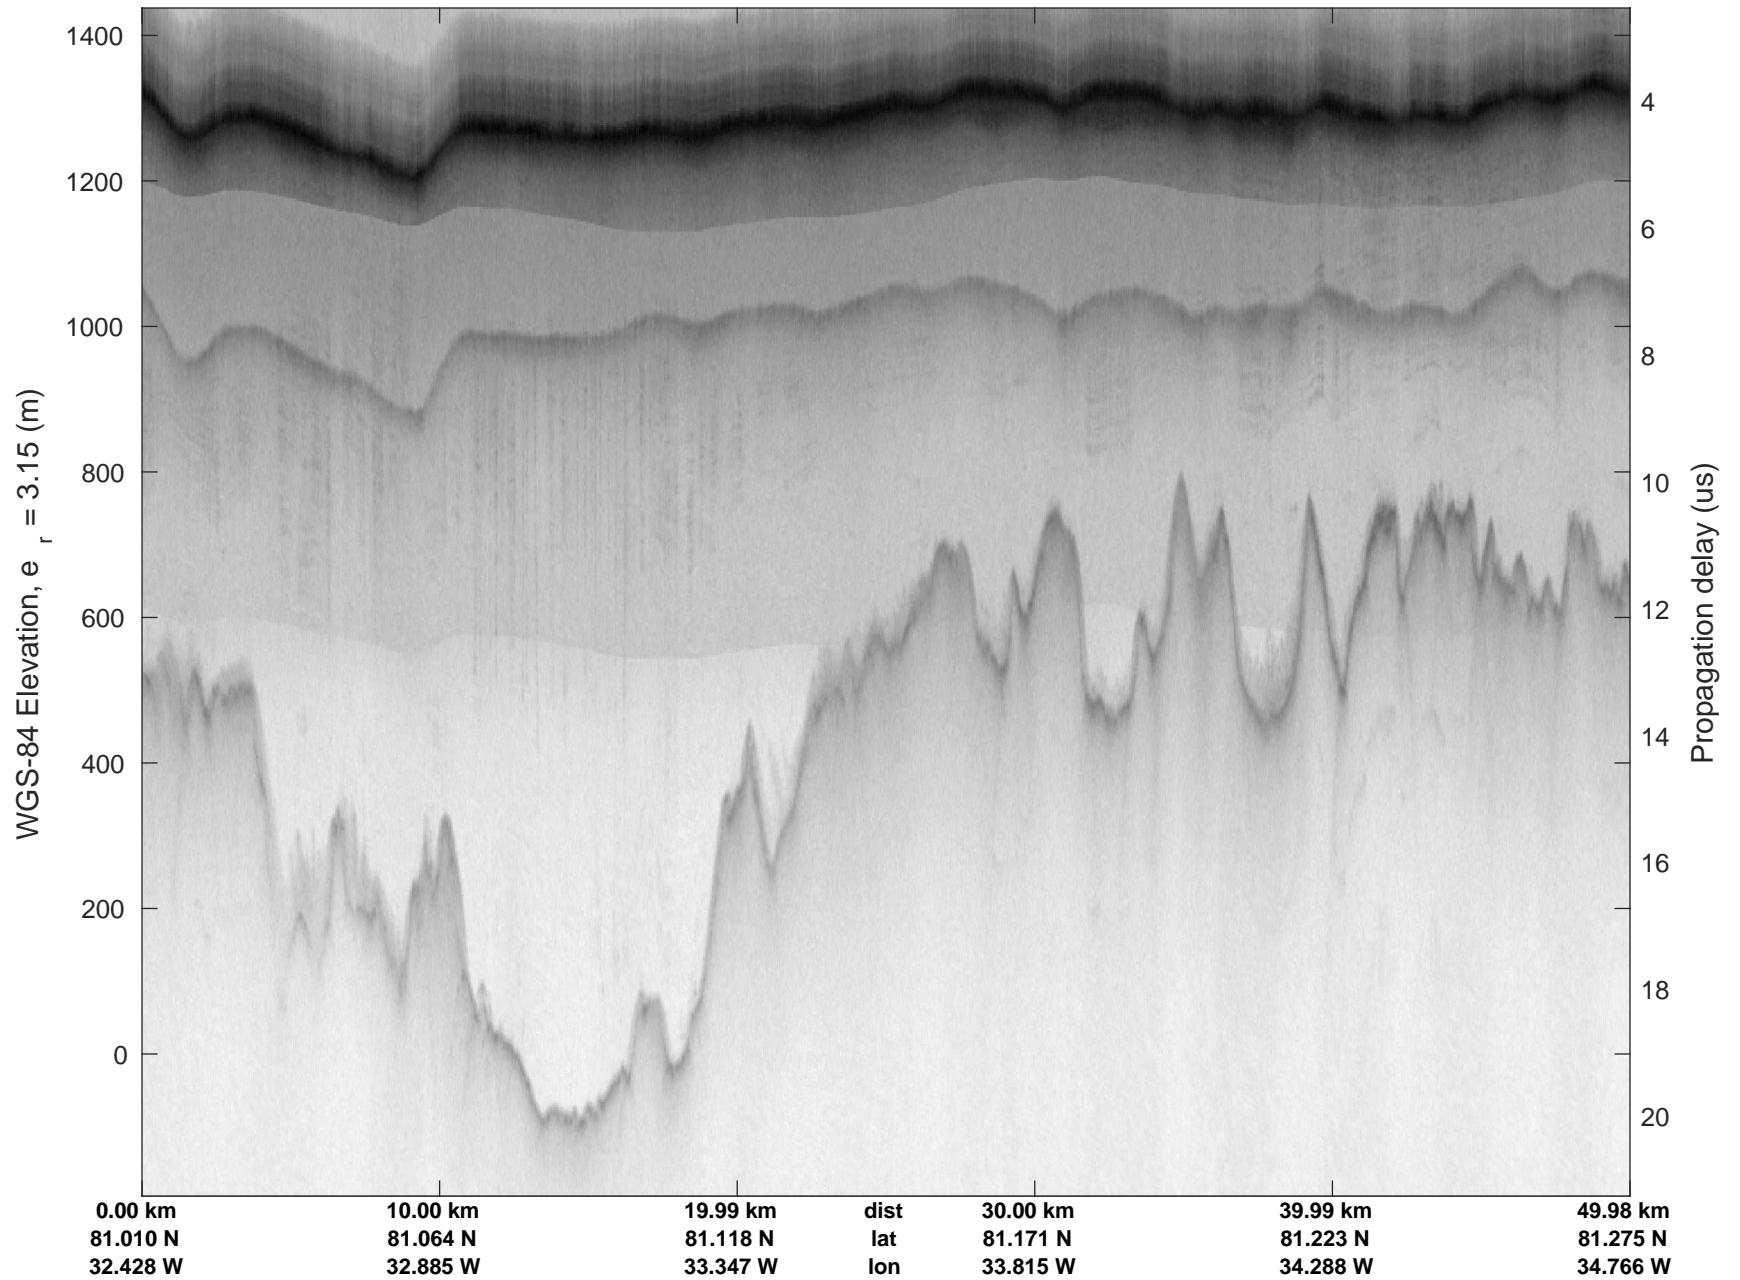

rds 2017\_Greenland\_P3: "North Flux 2" 20170322\_04\_046: 16:24:11.0 to 16:30:11.9 GPS

rds 2017\_Greenland\_P3: "North Flux 2" 20170322\_04\_047: 16:30:12.1 to 16:36:11.7 GPS

rds 2017\_Greenland\_P3: "North Flux 2" 20170322\_04\_047: 16:30:12.1 to 16:36:11.7 GPS

North Flux 2  
 20170322\_04\_048  
 Polar Stereograph 70N/-45E

rds 2017\_Greenland\_P3: "North Flux 2" 20170322\_04\_048: 16:36:11.9 to 16:42:12.5 GPS

rds 2017\_Greenland\_P3: "North Flux 2" 20170322\_04\_048: 16:36:11.9 to 16:42:12.5 GPS