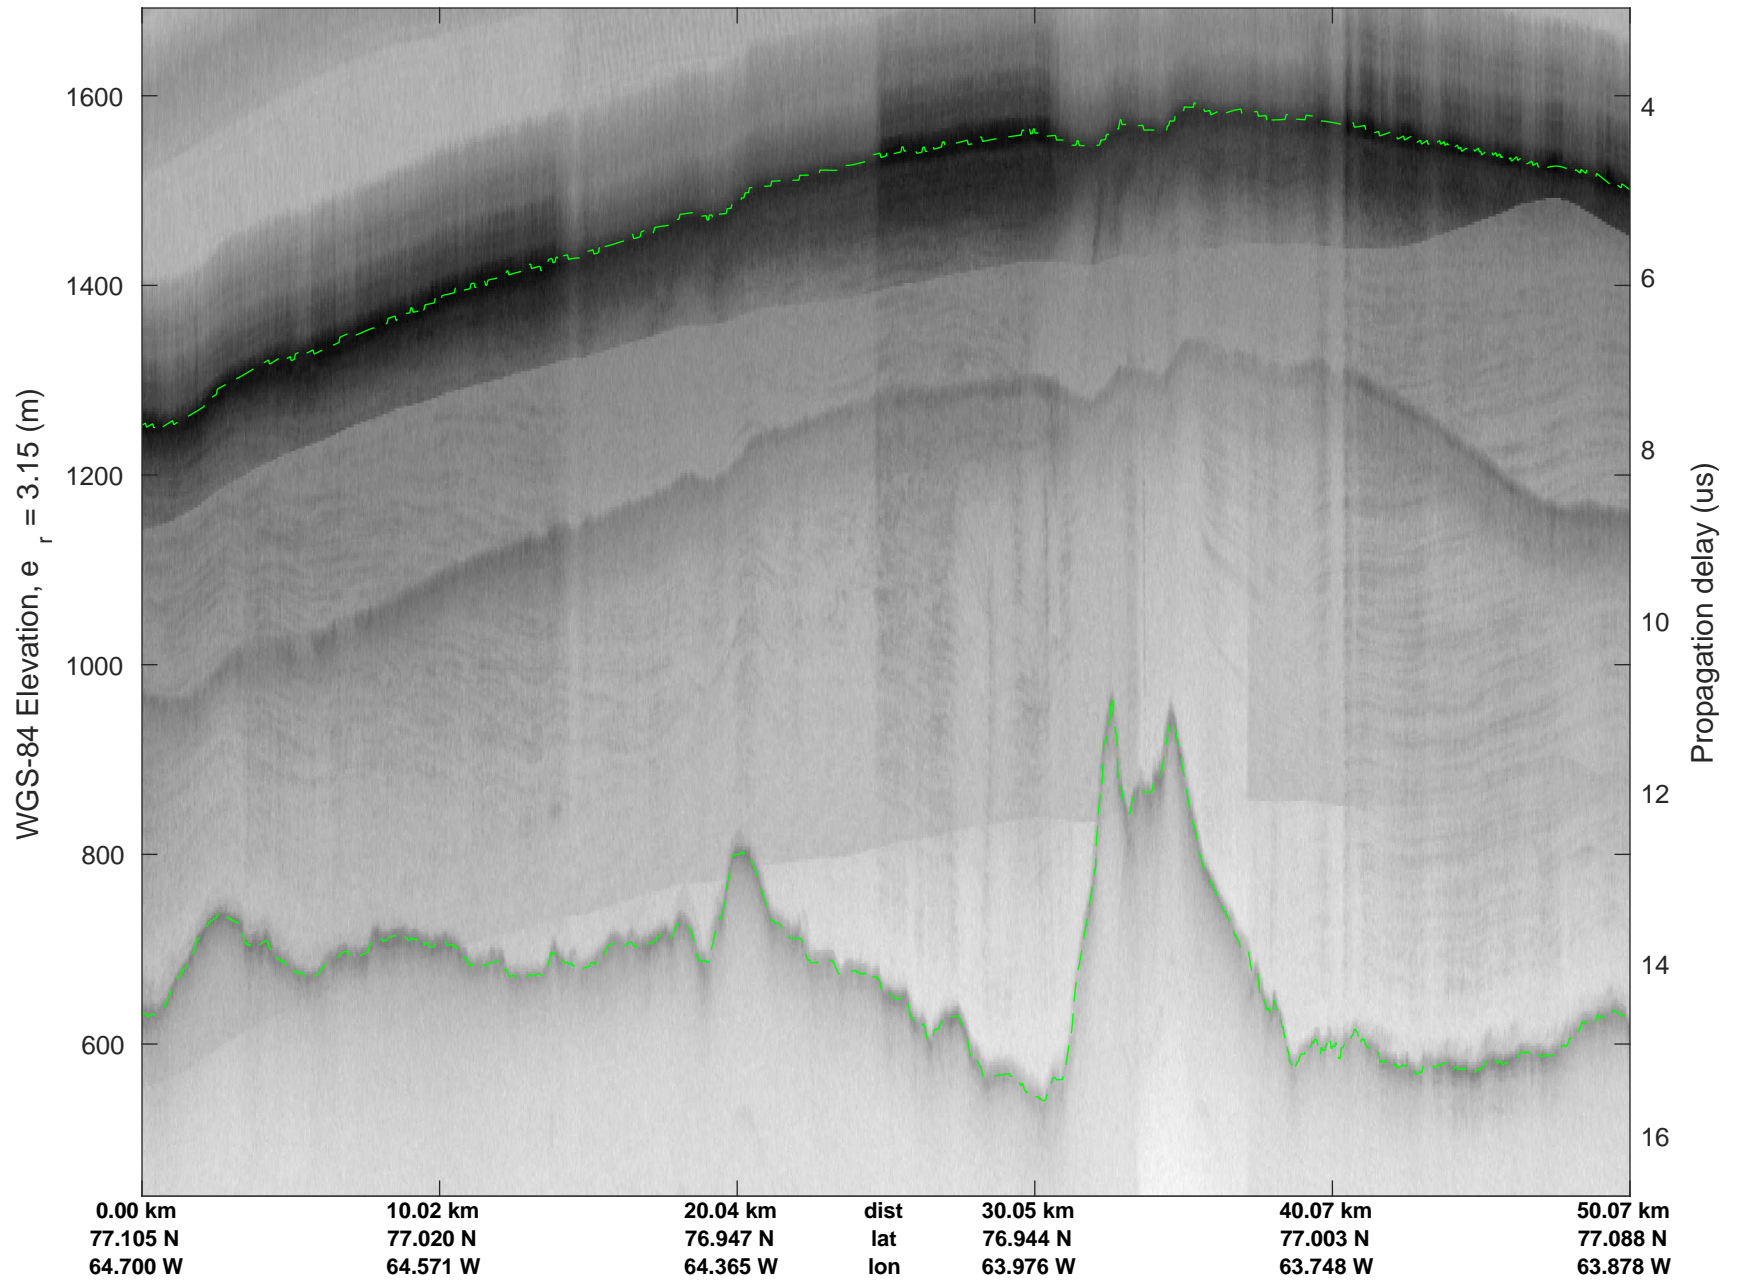

rds 2017\_Greenland\_P3: "North Flux 2" 20170322\_04\_005: 12:05:11.0 to 12:11:26.6 GPS

rds 2017\_Greenland\_P3: "North Flux 2" 20170322\_04\_006: 12:11:26.9 to 12:17:51.7 GPS

rds 2017\_Greenland\_P3: "North Flux 2" 20170322\_04\_006: 12:11:26.9 to 12:17:51.7 GPS

North Flux 2  
20170322\_04\_007  
Polar Stereograph 70N/-45E

rds 2017\_Greenland\_P3: "North Flux 2" 20170322\_04\_007: 12:17:51.9 to 12:23:45.5 GPS

rds 2017\_Greenland\_P3: "North Flux 2" 20170322\_04\_007: 12:17:51.9 to 12:23:45.5 GPS