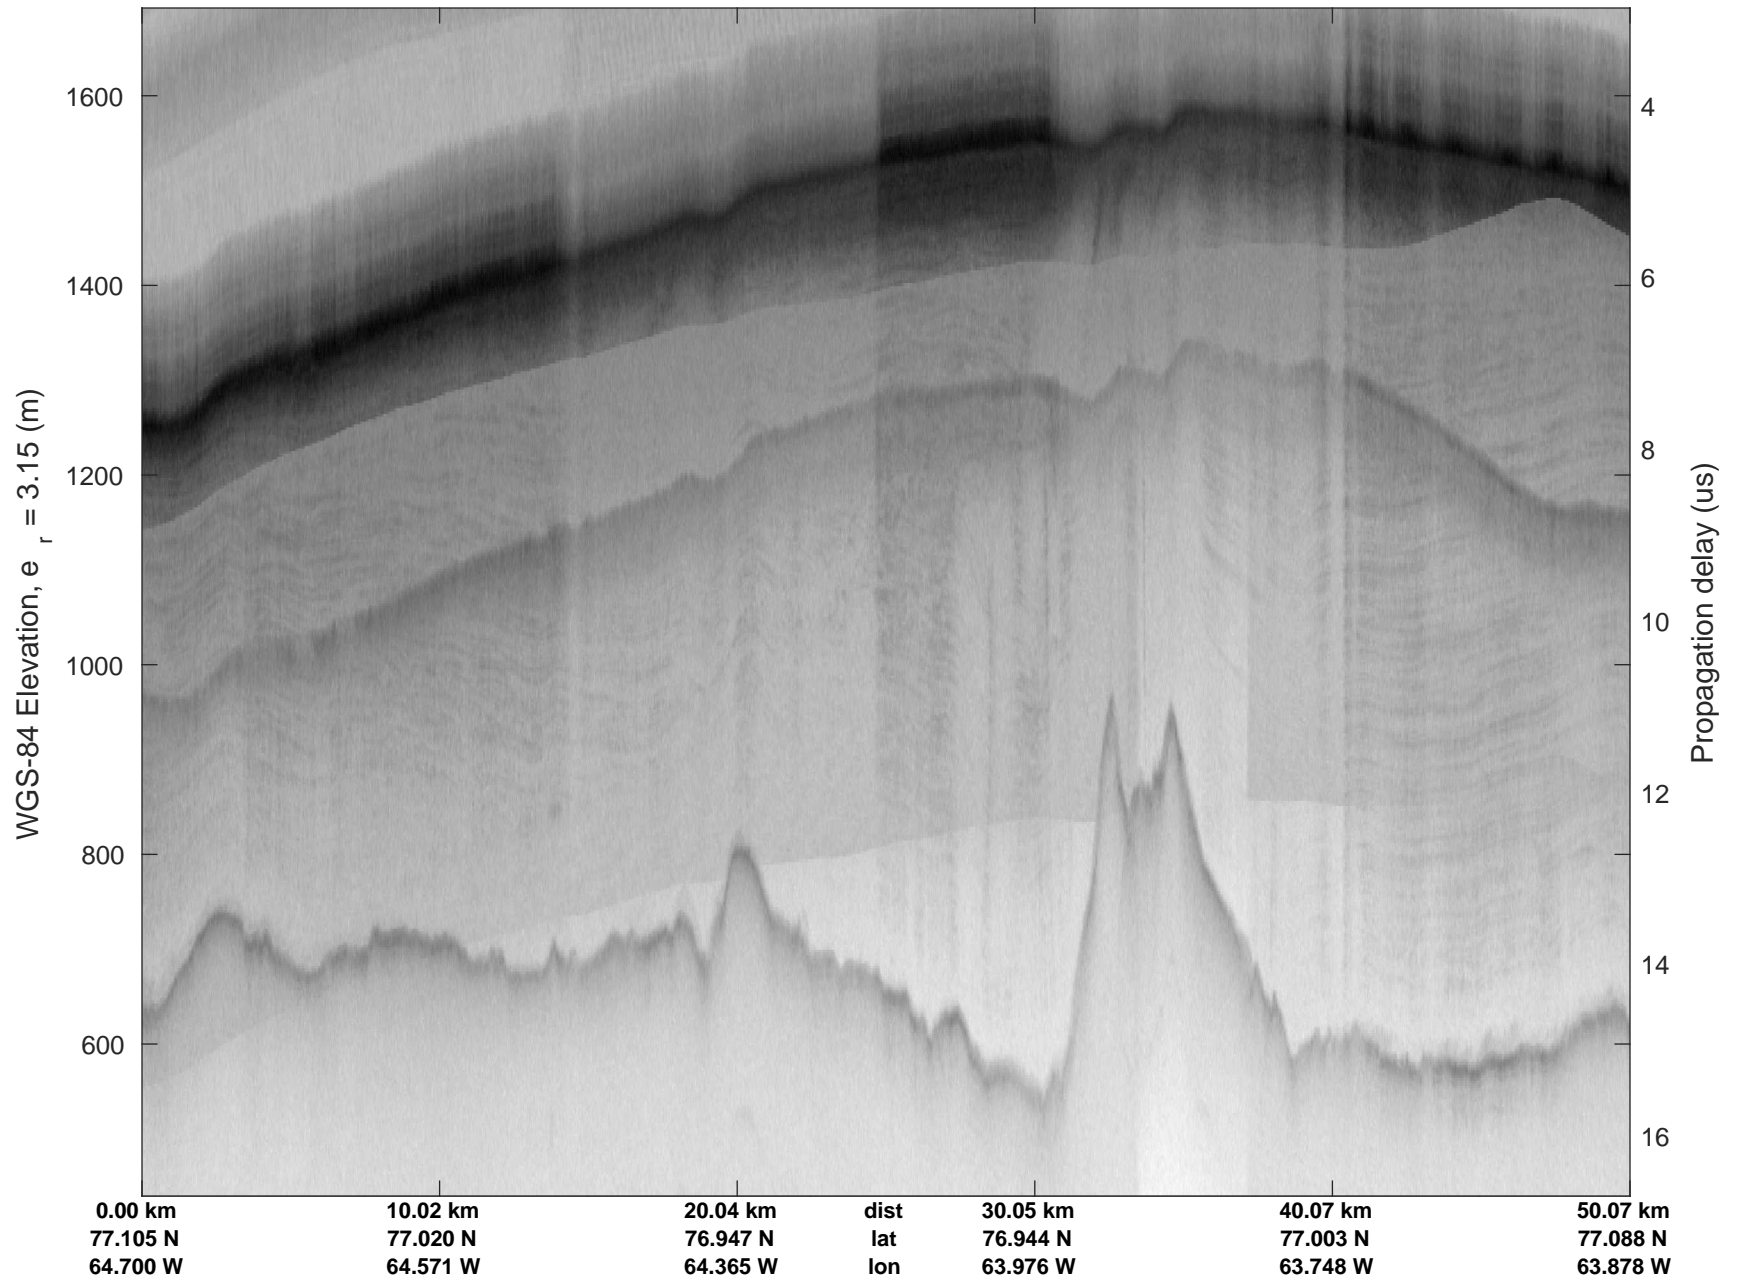

rds 2017_Greenland_P3: "North Flux 2" 20170322_04_006: 12:11:26.9 to 12:17:51.7 GPS

rds 2017_Greenland_P3: "North Flux 2" 20170322_04_006: 12:11:26.9 to 12:17:51.7 GPS