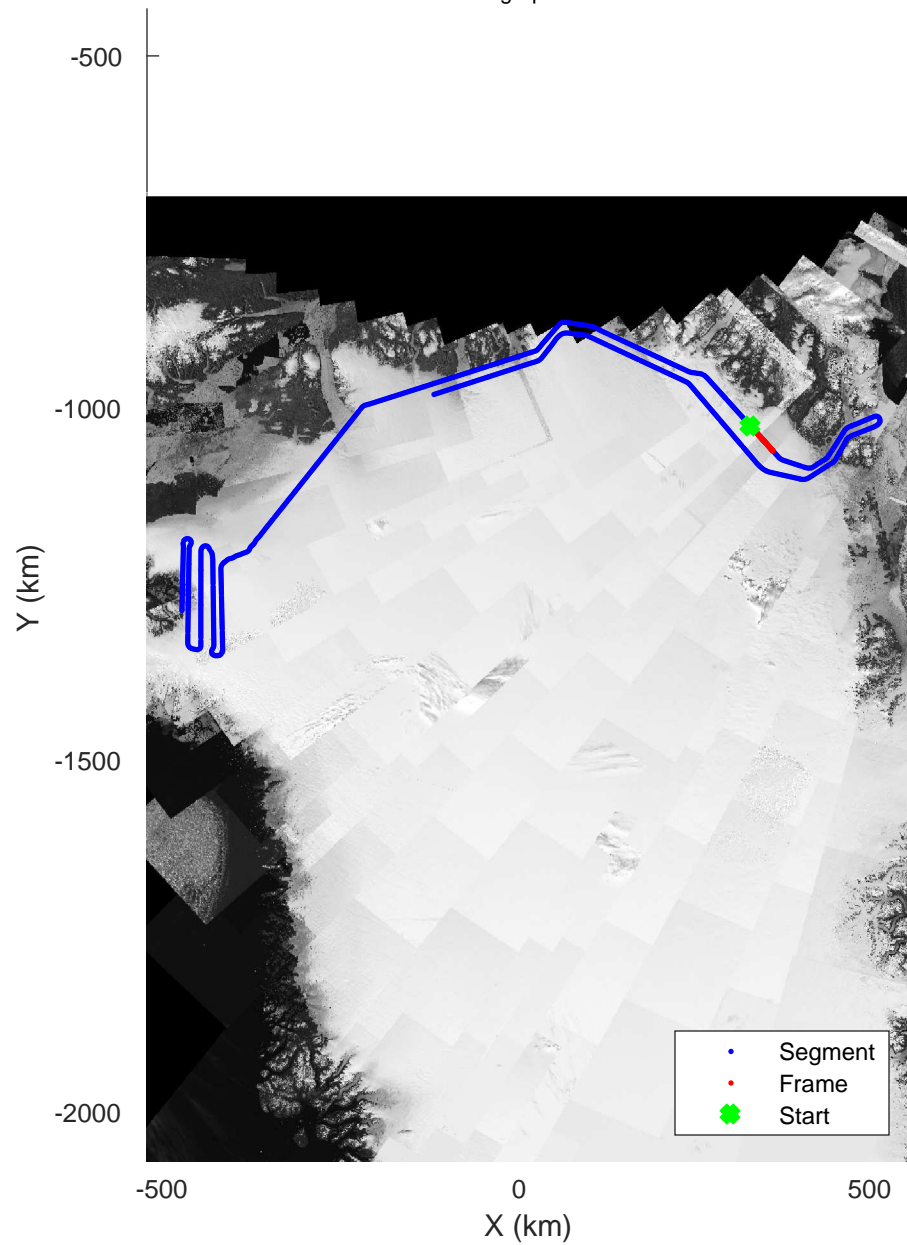

North Flux 2
20170322_04_035
Polar Stereograph 70N/-45E