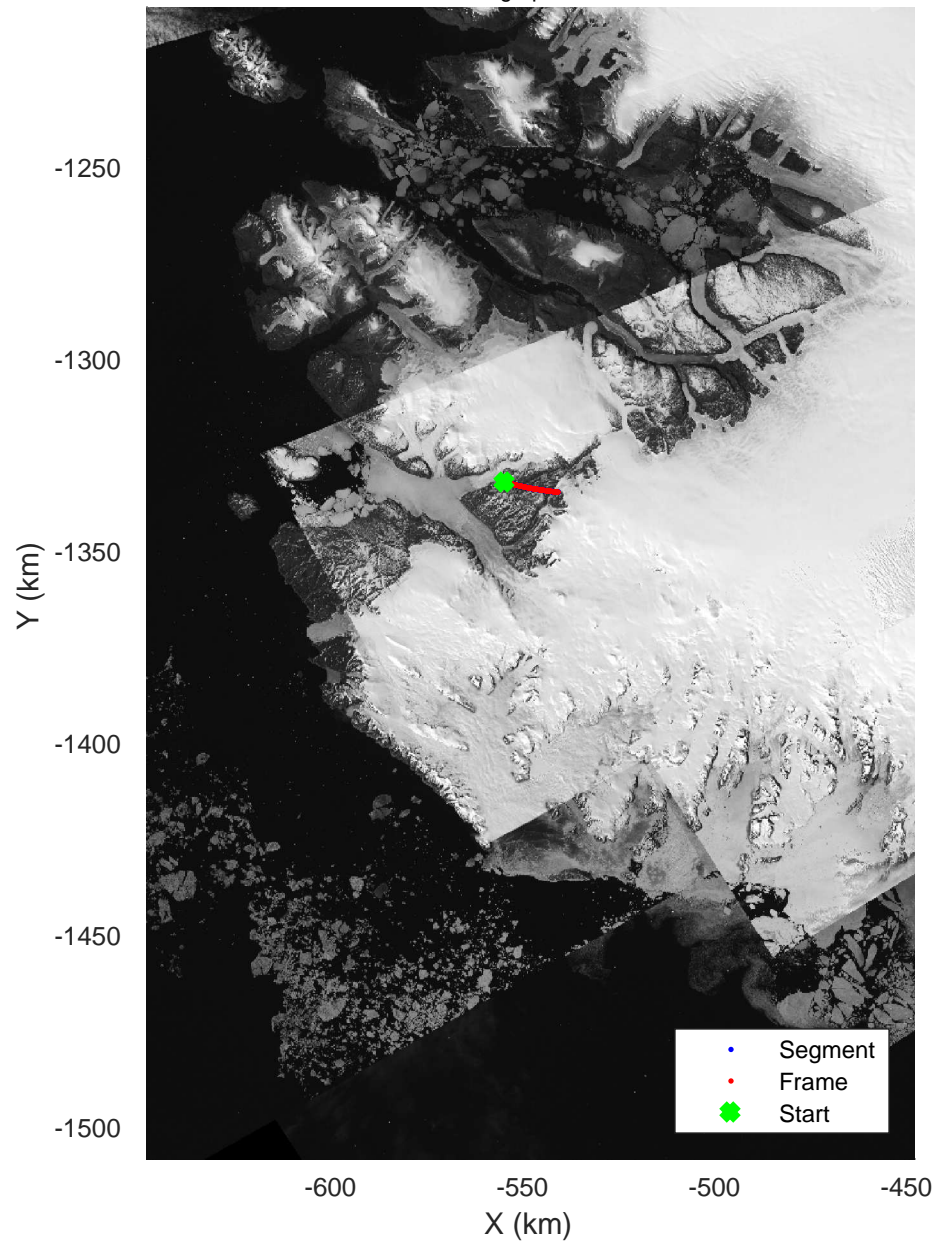

North Flux 2
20170322_03_001
Polar Stereograph 70N/-45E

rds 2017_Greenland_P3: "North Flux 2" 20170322_03_001: 11:24:59.4 to 11:26:48.6 GPS

rds 2017_Greenland_P3: "North Flux 2" 20170322_03_001: 11:24:59.4 to 11:26:48.6 GPS