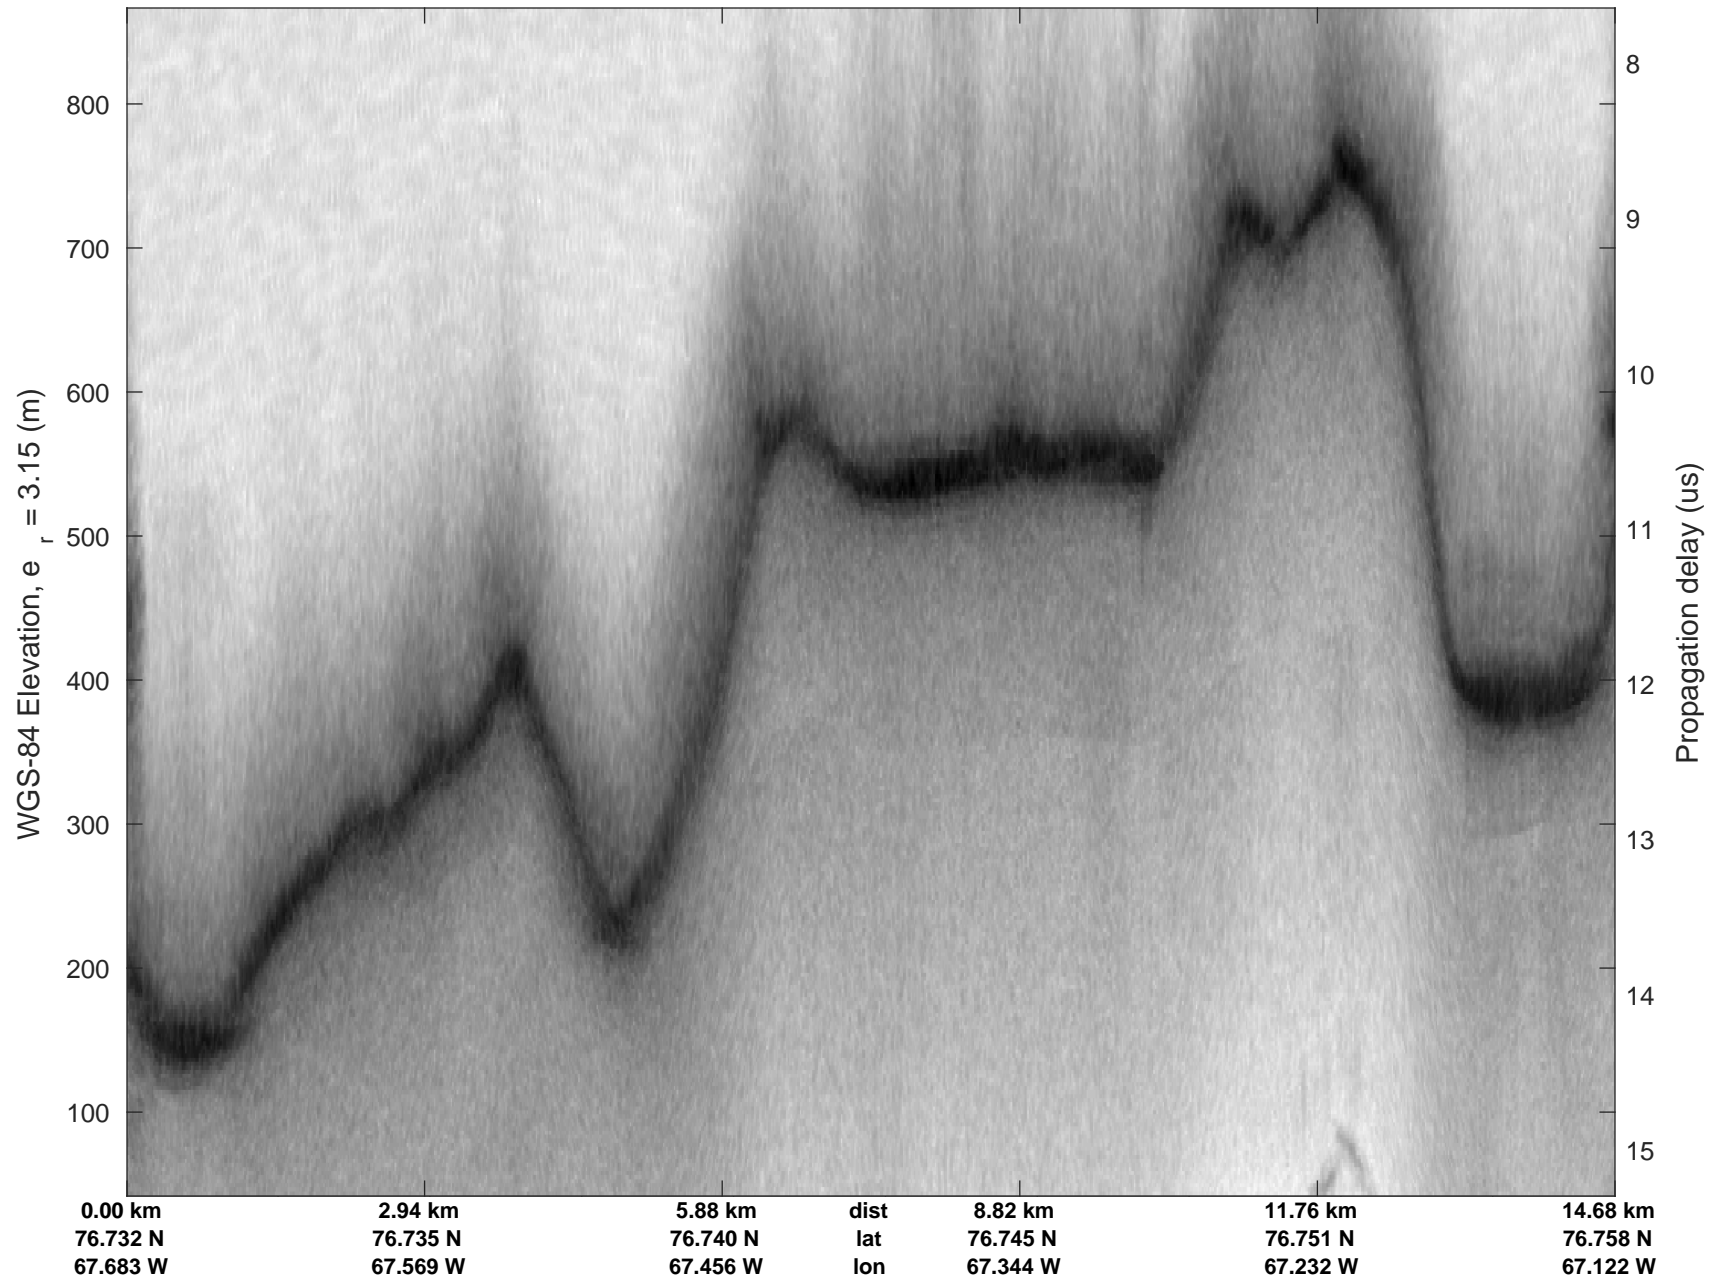

North Flux 2
20170322_03_001
Polar Stereograph 70N/-45E

rds 2017_Greenland_P3: "North Flux 2" 20170322_03_001: 11:24:59.4 to 11:26:48.6 GPS

rds 2017_Greenland_P3: "North Flux 2" 20170322_03_001: 11:24:59.4 to 11:26:48.6 GPS