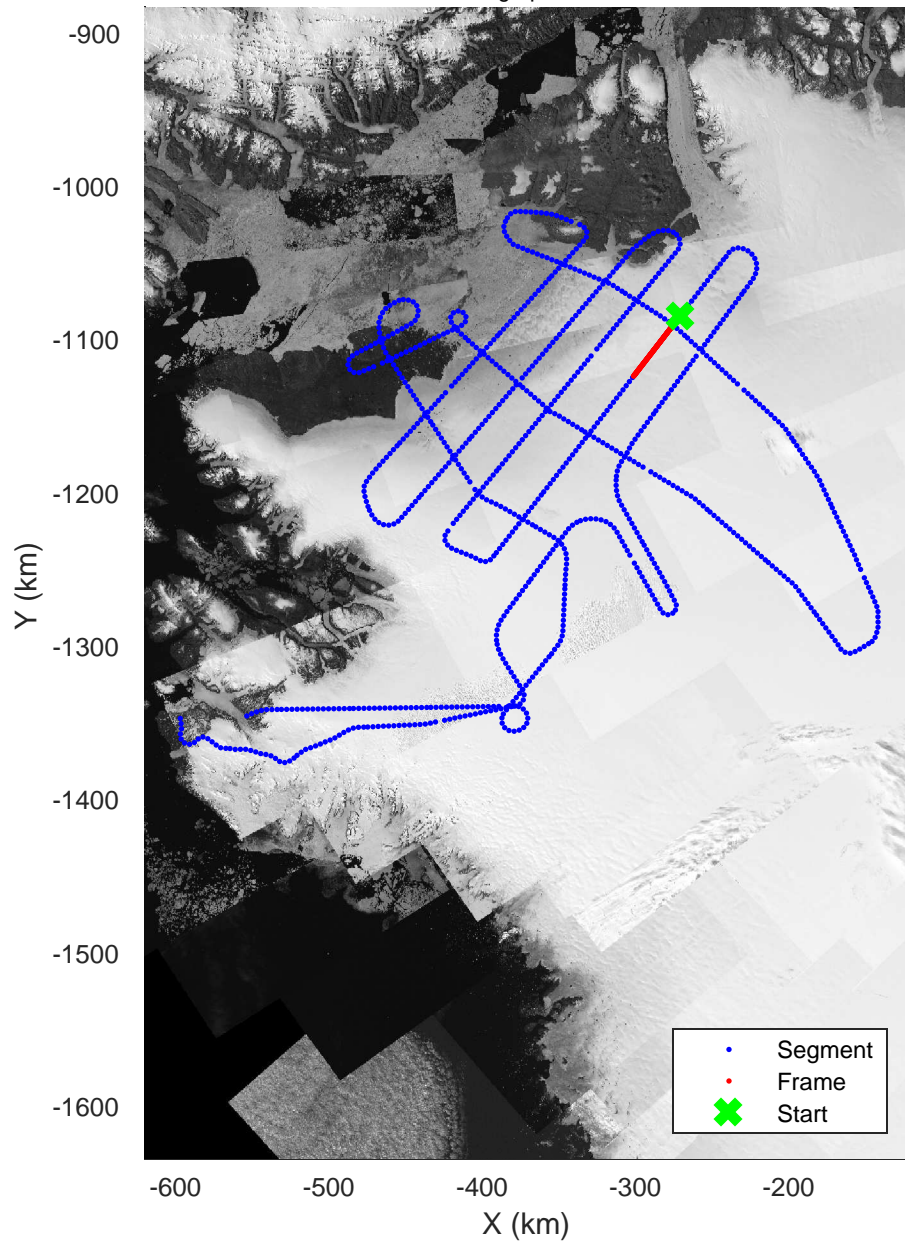

rds 2017_Greenland_P3: "Humboldt 01" 20170417_01_017: 12:47:36.2 to 12:54:11.7 GPS

rds 2017_Greenland_P3: "Humboldt 01" 20170417_01_017: 12:47:36.2 to 12:54:11.7 GPS

Humboldt 01
20170417_01_018
Polar Stereograph 70N/-45E