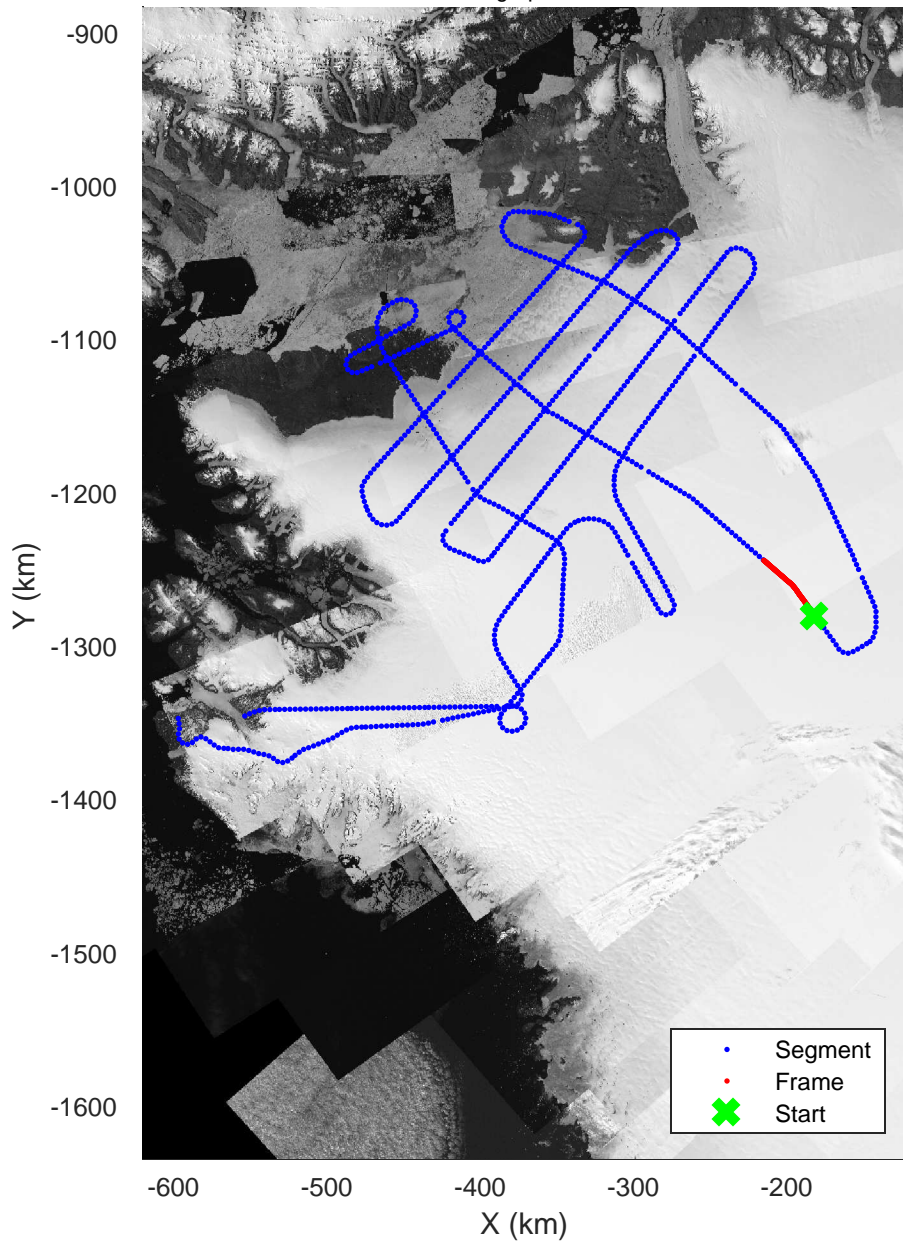

rds 2017_Greenland_P3: "Humboldt 01" 20170417_01_048: 16:06:20.2 to 16:12:23.8 GPS

rds 2017_Greenland_P3: "Humboldt 01" 20170417_01_048: 16:06:20.2 to 16:12:23.8 GPS

Humboldt 01
20170417_01_049
Polar Stereograph 70N/-45E