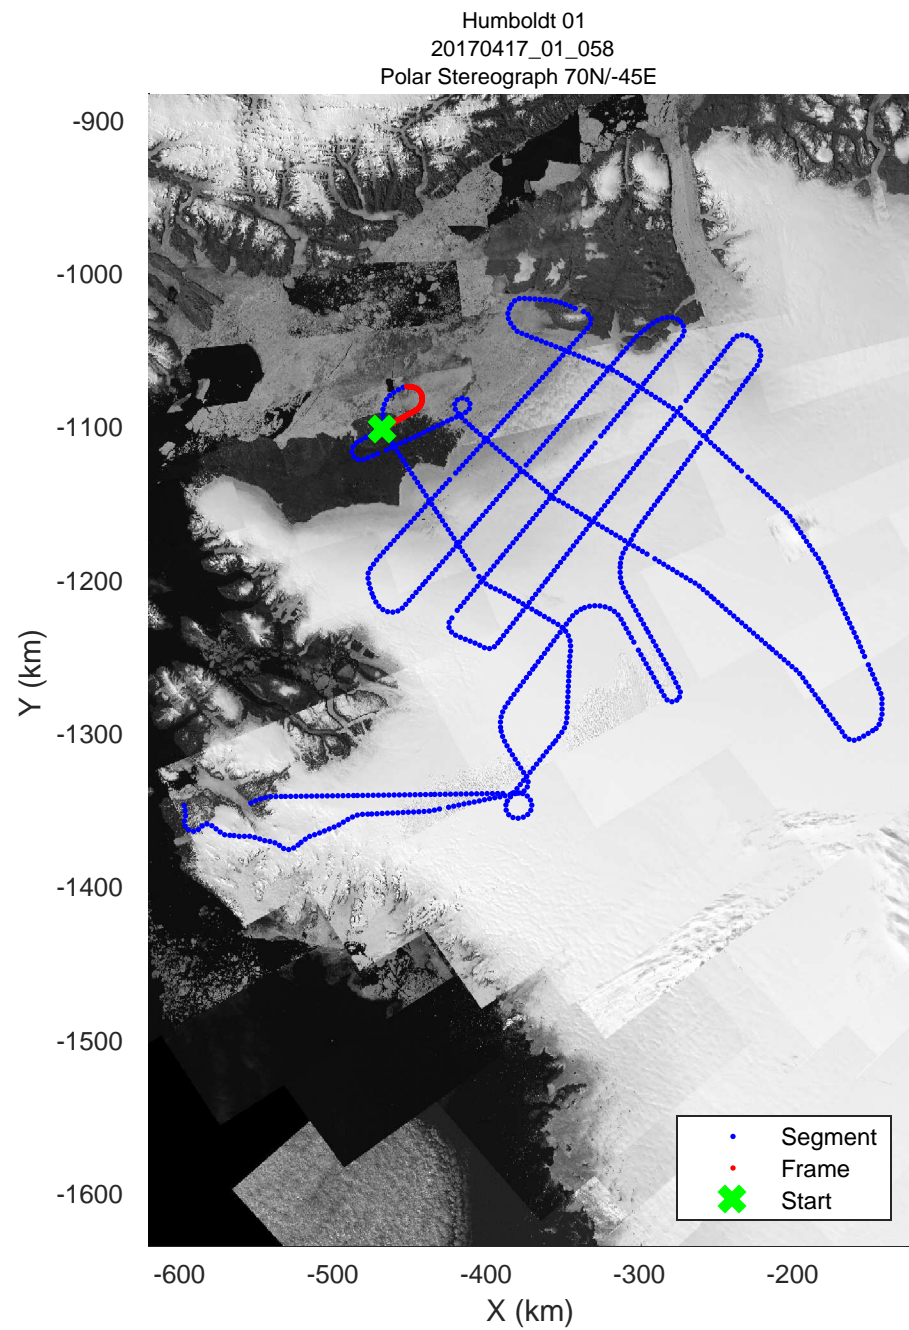

rds 2017_Greenland_P3: "Humboldt 01" 20170417_01_056: 16:57:02.2 to 17:03:20.9 GPS

rds 2017_Greenland_P3: "Humboldt 01" 20170417_01_057: 17:03:21.1 to 17:09:27.5 GPS

rds 2017_Greenland_P3: "Humboldt 01" 20170417_01_057: 17:03:21.1 to 17:09:27.5 GPS