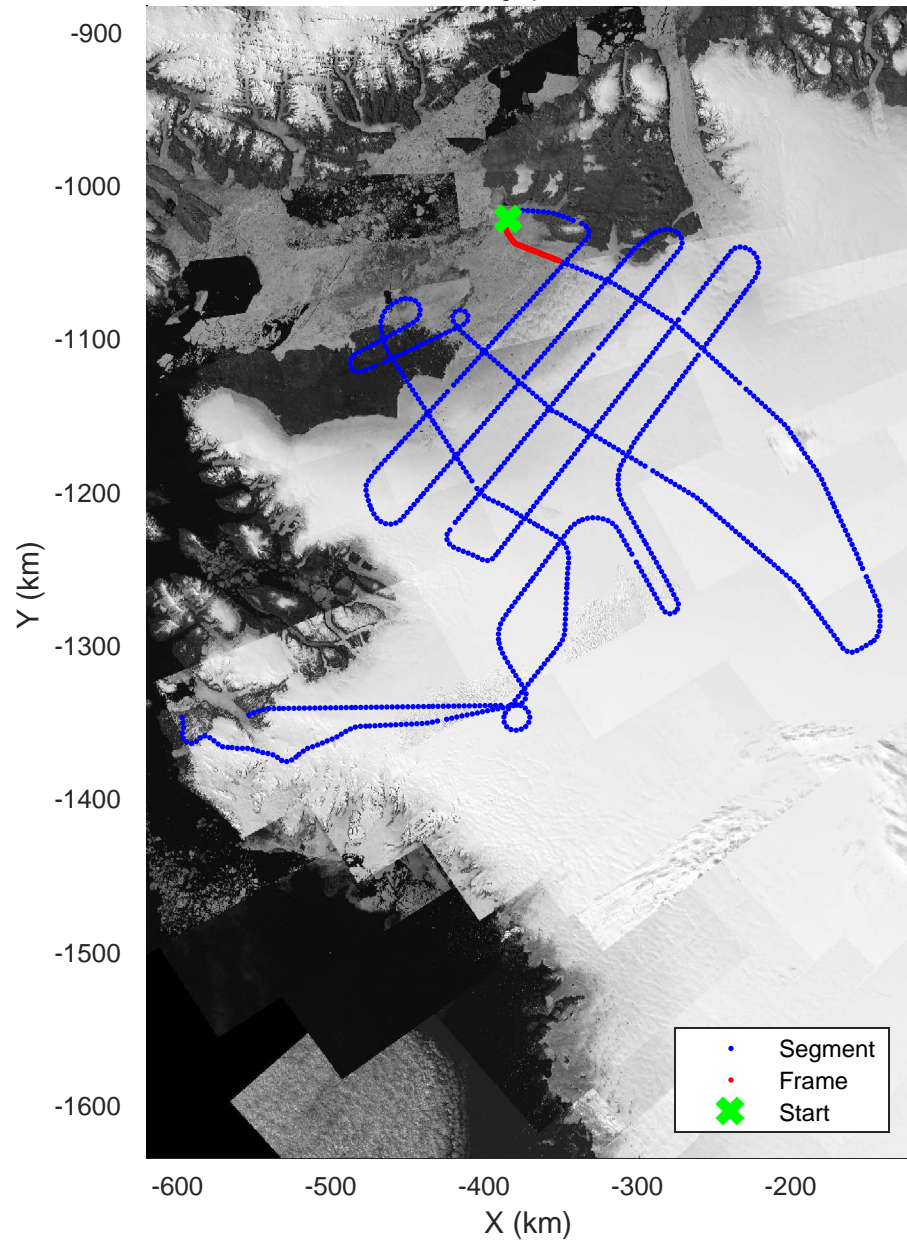

rds 2017_Greenland_P3: "Humboldt 01" 20170417_01_039: 15:08:49.8 to 15:15:03.6 GPS

rds 2017_Greenland_P3: "Humboldt 01" 20170417_01_039: 15:08:49.8 to 15:15:03.6 GPS

Humboldt 01
20170417_01_040
Polar Stereograph 70N/-45E