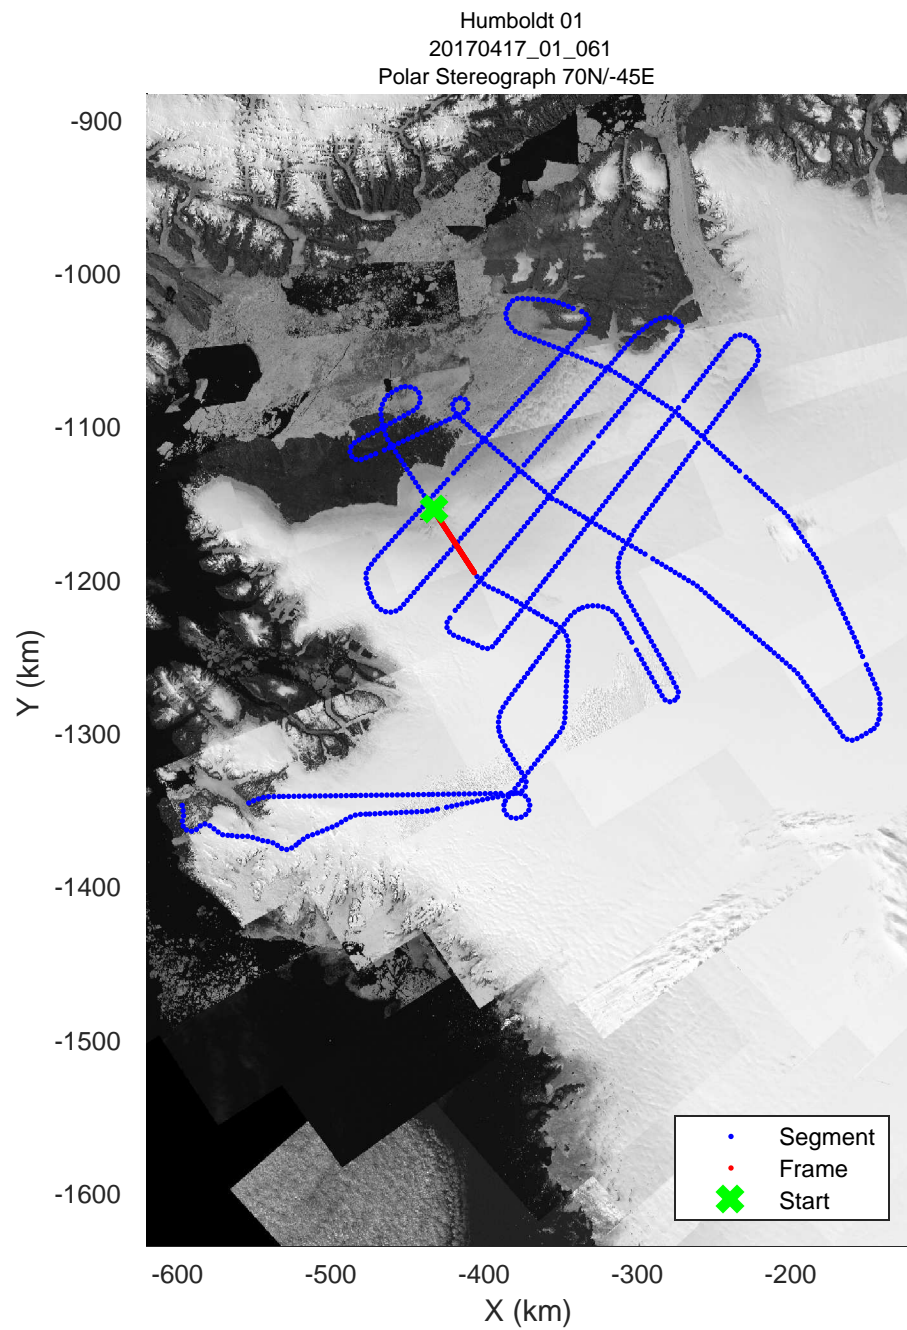

rds 2017_Greenland_P3: "Humboldt 01" 20170417_01_059: 17:15:12.1 to 17:21:60.0 GPS

rds 2017_Greenland_P3: "Humboldt 01" 20170417_01_060: 17:22:00.2 to 17:28:20.4 GPS

rds 2017_Greenland_P3: "Humboldt 01" 20170417_01_060: 17:22:00.2 to 17:28:20.4 GPS