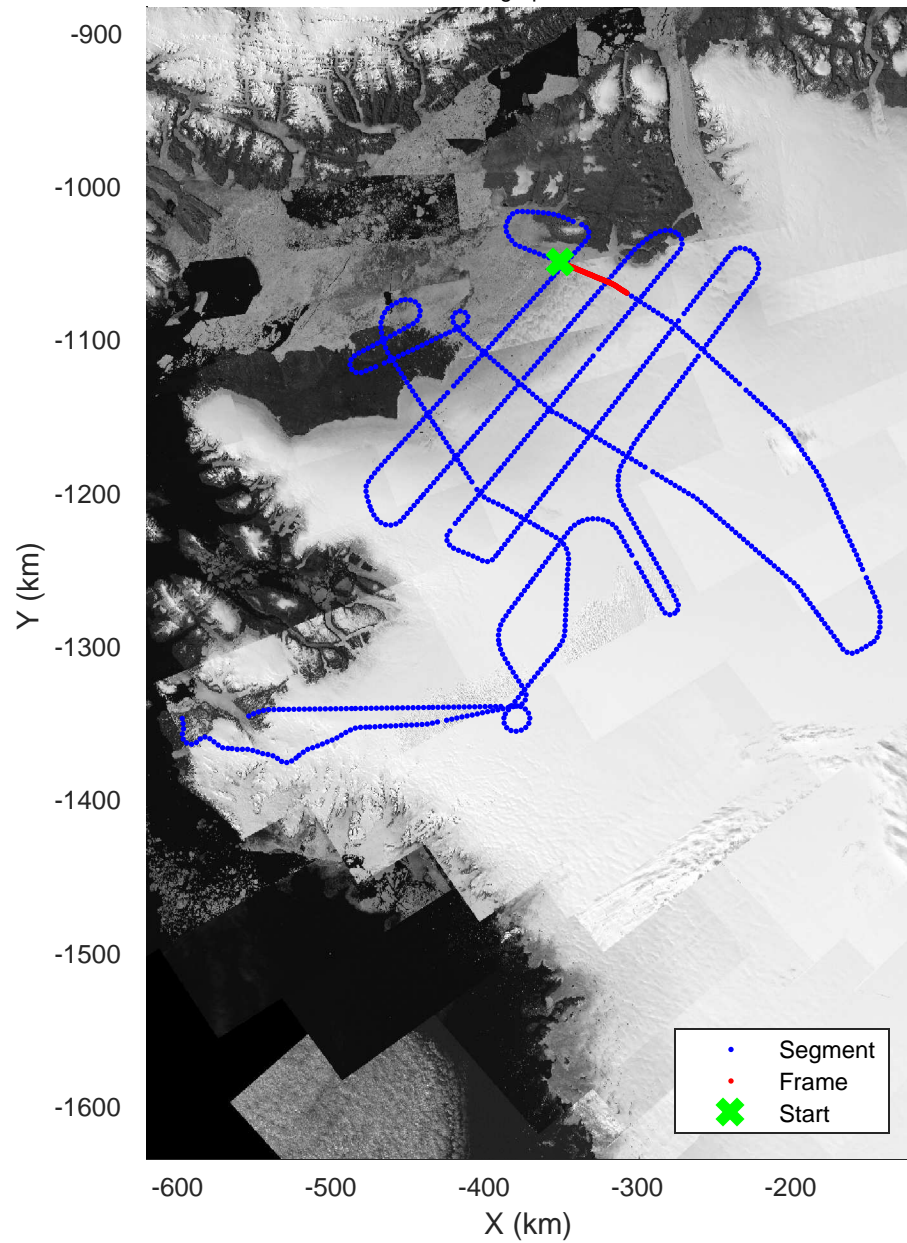

rds 2017_Greenland_P3: "Humboldt 01" 20170417_01_040: 15:15:03.9 to 15:21:55.0 GPS

rds 2017_Greenland_P3: "Humboldt 01" 20170417_01_040: 15:15:03.9 to 15:21:55.0 GPS

Humboldt 01
20170417_01_041
Polar Stereograph 70N/-45E