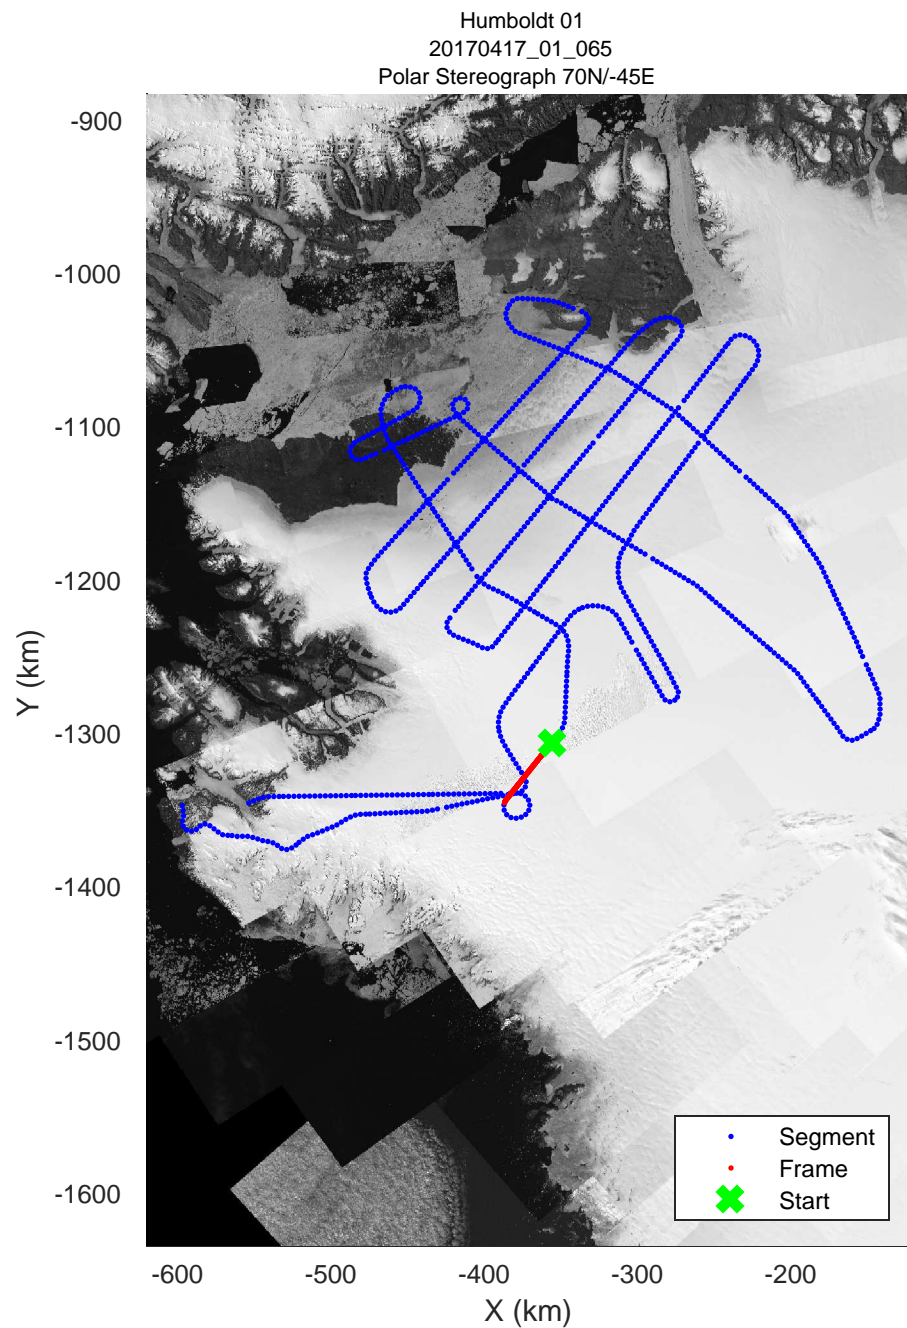

Humboldt 01
20170417_01_064
Polar Stereograph 70N/-45E

rds 2017_Greenland_P3: "Humboldt 01" 20170417_01_064: 17:47:35.0 to 17:54:04.2 GPS

rds 2017_Greenland_P3: "Humboldt 01" 20170417_01_064: 17:47:35.0 to 17:54:04.2 GPS