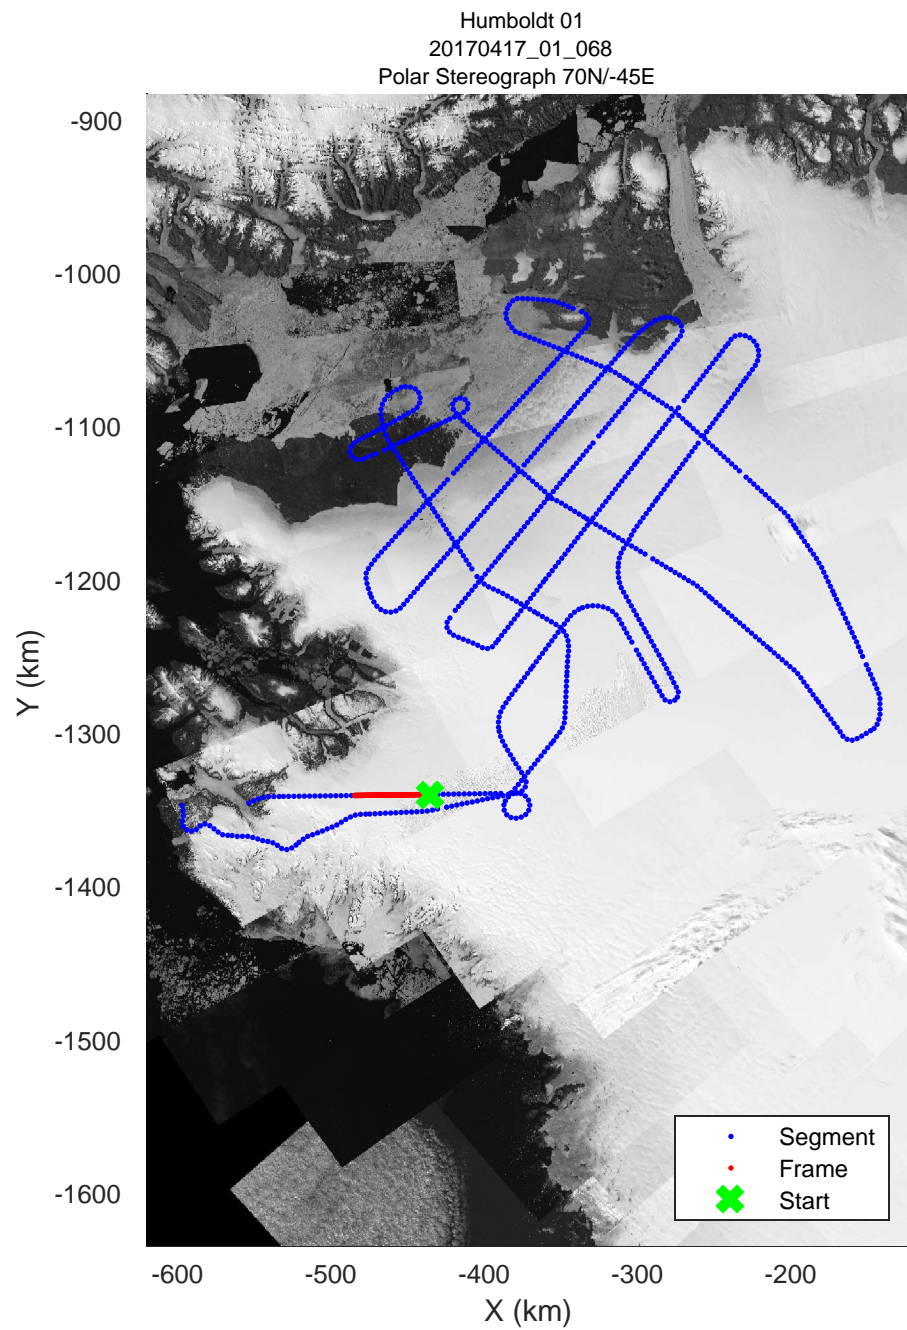

rds 2017_Greenland_P3: "Humboldt 01" 20170417_01_066: 18:00:27.1 to 18:06:46.4 GPS

rds 2017_Greenland_P3: "Humboldt 01" 20170417_01_067: 18:06:46.6 to 18:13:08.0 GPS

rds 2017_Greenland_P3: "Humboldt 01" 20170417_01_067: 18:06:46.6 to 18:13:08.0 GPS