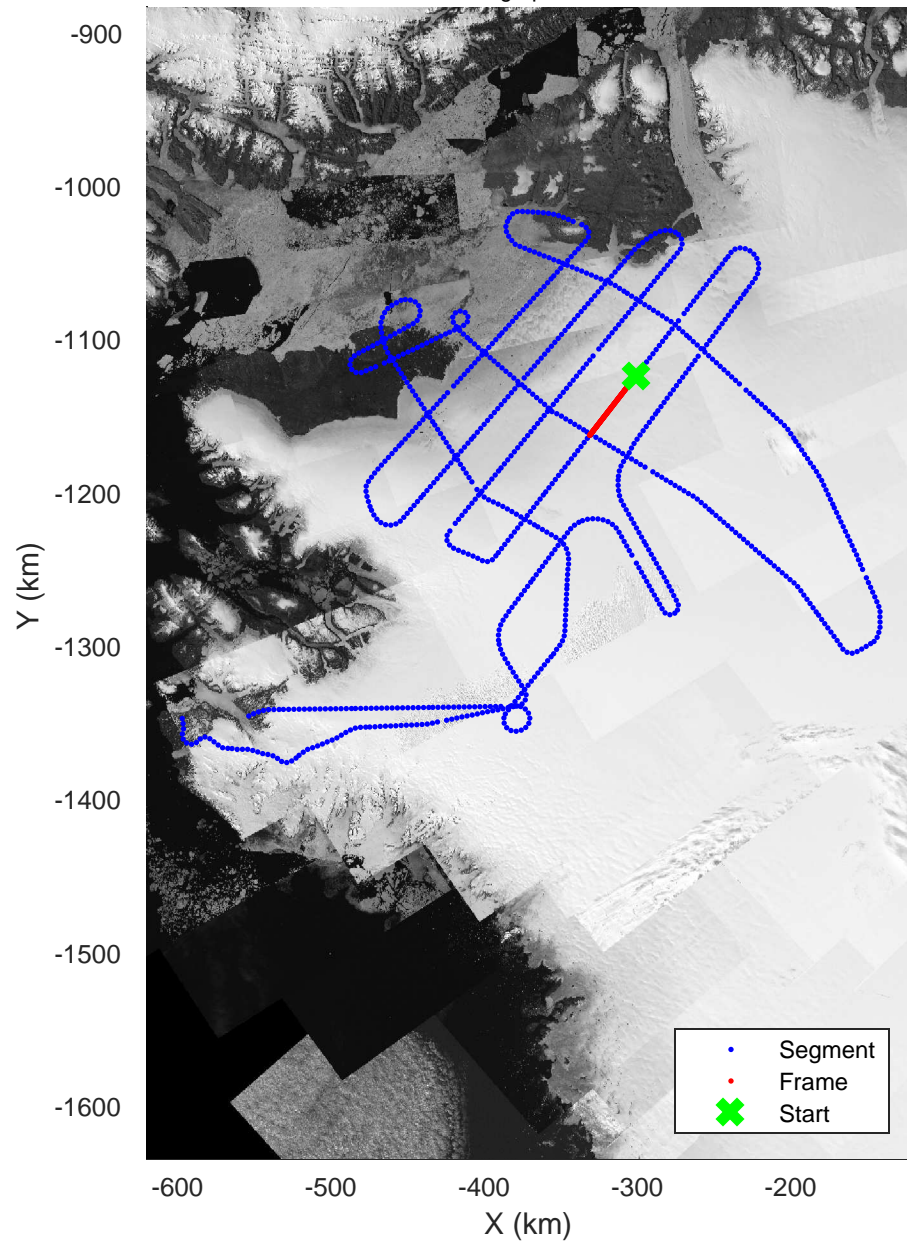

rds 2017_Greenland_P3: "Humboldt 01" 20170417_01_018: 12:54:12.0 to 13:00:43.1 GPS

rds 2017_Greenland_P3: "Humboldt 01" 20170417_01_018: 12:54:12.0 to 13:00:43.1 GPS

Humboldt 01
20170417_01_019
Polar Stereograph 70N/-45E