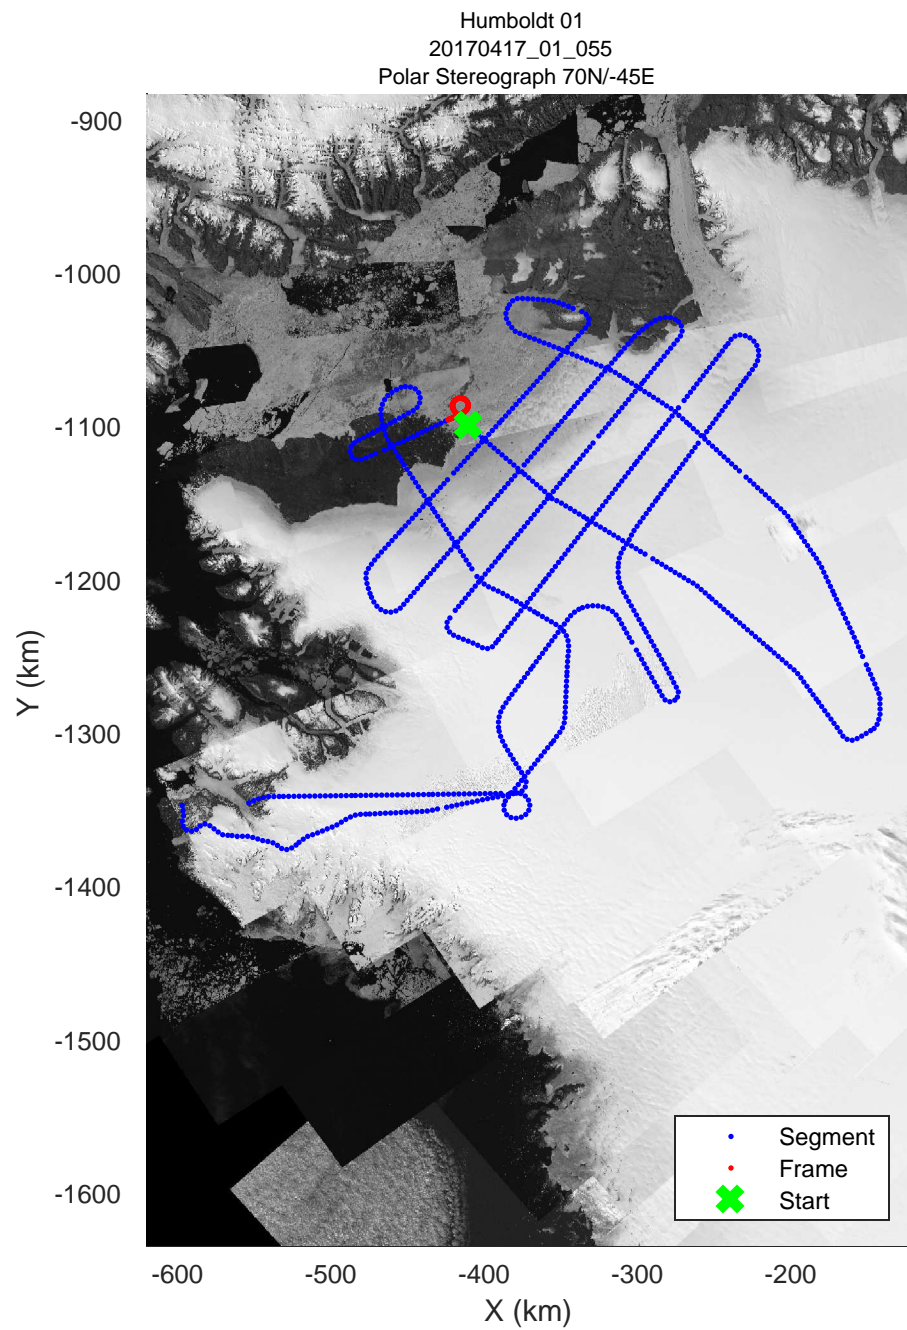

rds 2017_Greenland_P3: "Humboldt 01" 20170417_01_053: 16:37:53.7 to 16:44:12.3 GPS

rds 2017_Greenland_P3: "Humboldt 01" 20170417_01_054: 16:44:12.5 to 16:50:30.8 GPS

rds 2017_Greenland_P3: "Humboldt 01" 20170417_01_054: 16:44:12.5 to 16:50:30.8 GPS