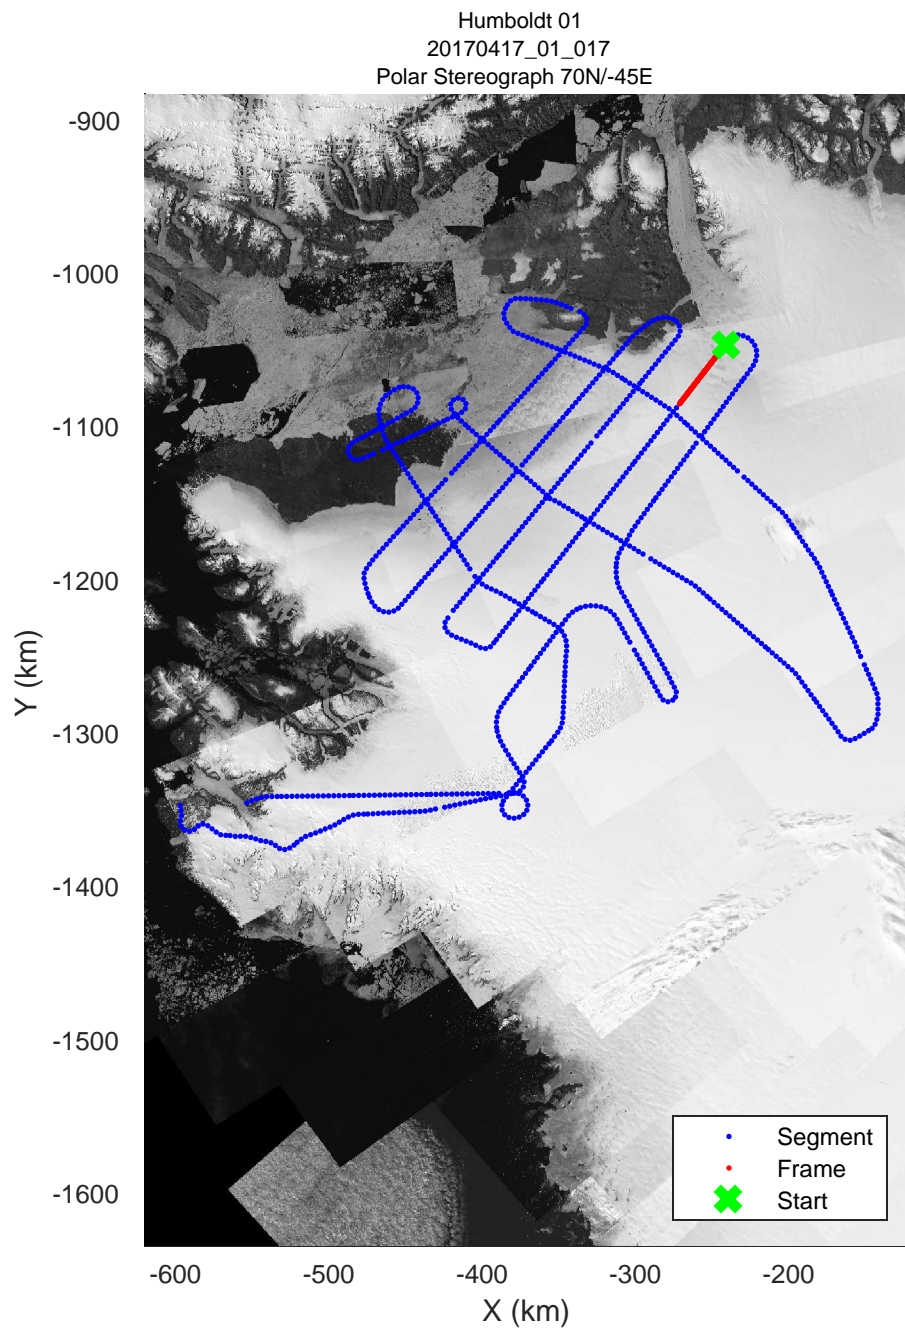

rds 2017_Greenland_P3: "Humboldt 01" 20170417_01_015: 12:36:22.4 to 12:41:56.9 GPS

rds 2017_Greenland_P3: "Humboldt 01" 20170417_01_016: 12:41:57.1 to 12:47:36.0 GPS

rds 2017_Greenland_P3: "Humboldt 01" 20170417_01_016: 12:41:57.1 to 12:47:36.0 GPS