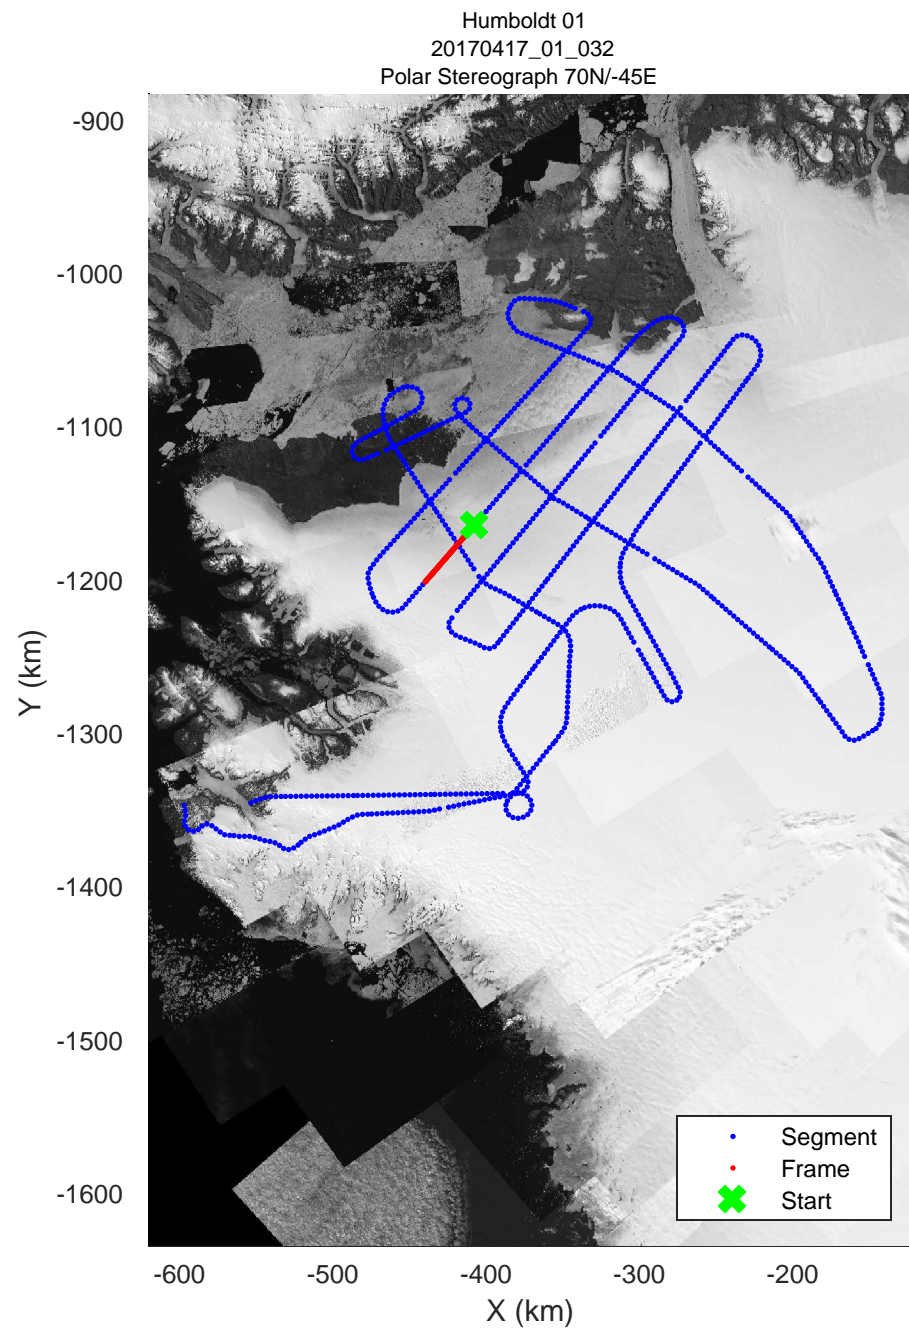

rds 2017_Greenland_P3: "Humboldt 01" 20170417_01_030: 14:11:28.6 to 14:17:58.7 GPS

rds 2017_Greenland_P3: "Humboldt 01" 20170417_01_031: 14:17:58.9 to 14:24:23.3 GPS

rds 2017_Greenland_P3: "Humboldt 01" 20170417_01_031: 14:17:58.9 to 14:24:23.3 GPS