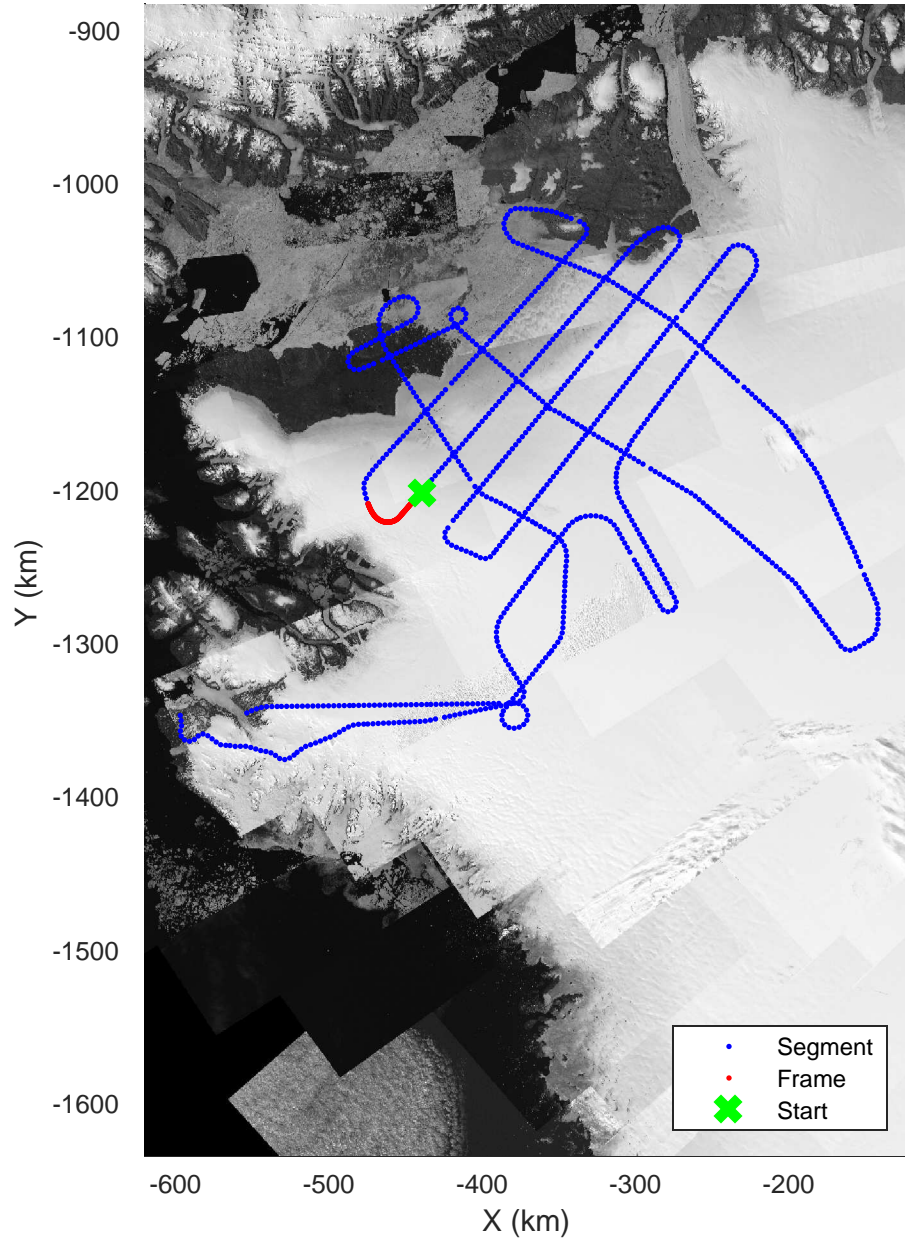

rds 2017_Greenland_P3: "Humboldt 01" 20170417_01_032: 14:24:23.6 to 14:30:52.3 GPS

rds 2017_Greenland_P3: "Humboldt 01" 20170417_01_032: 14:24:23.6 to 14:30:52.3 GPS

Humboldt 01
20170417_01_033
Polar Stereograph 70N/-45E