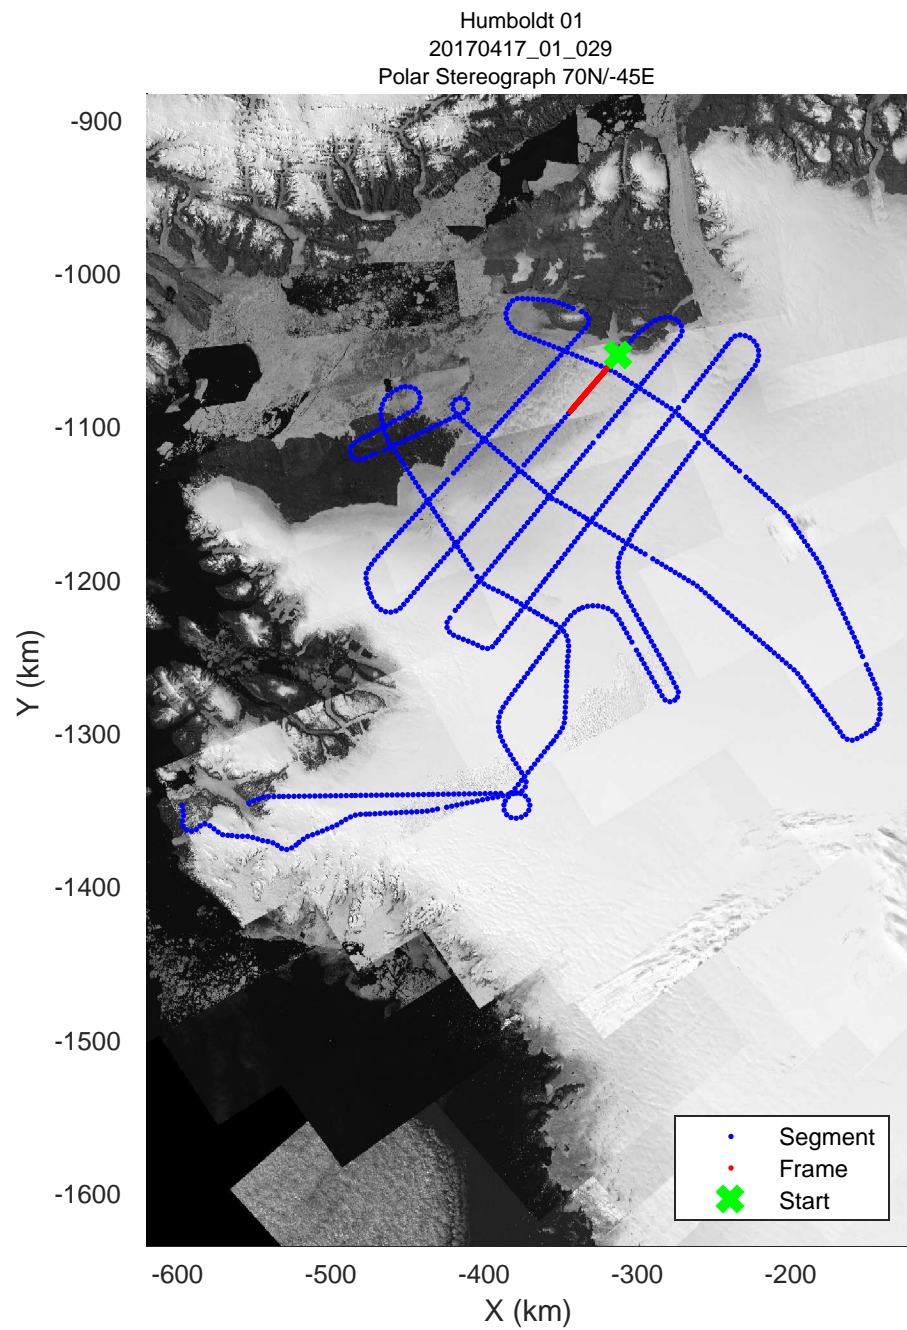

rds 2017_Greenland_P3: "Humboldt 01" 20170417_01_027: 13:51:43.9 to 13:58:14.0 GPS

rds 2017_Greenland_P3: "Humboldt 01" 20170417_01_028: 13:58:14.3 to 14:05:00.6 GPS

rds 2017_Greenland_P3: "Humboldt 01" 20170417_01_028: 13:58:14.3 to 14:05:00.6 GPS