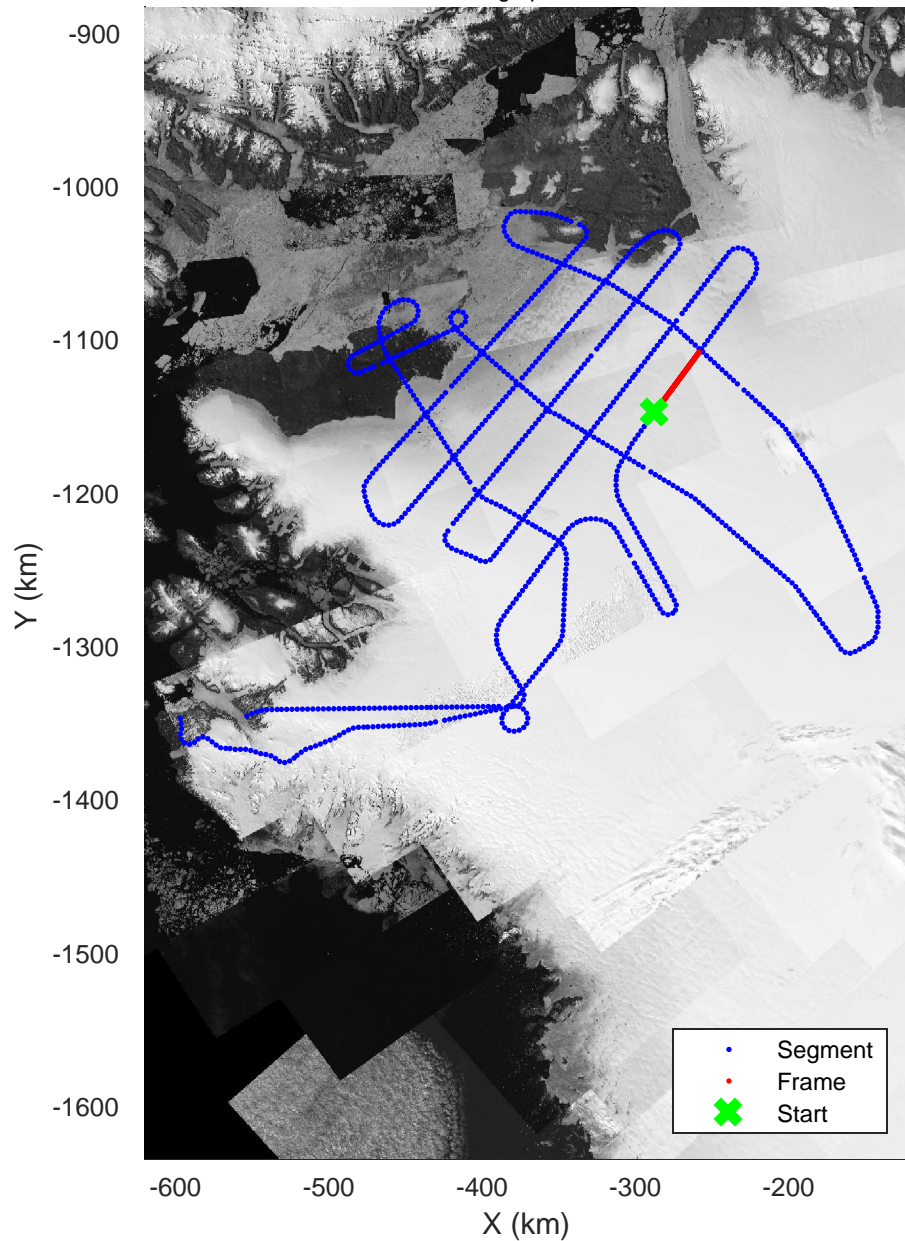

rds 2017_Greenland_P3: "Humboldt 01" 20170417_01_013: 12:25:02.2 to 12:30:41.9 GPS

rds 2017_Greenland_P3: "Humboldt 01" 20170417_01_013: 12:25:02.2 to 12:30:41.9 GPS

Humboldt 01
20170417_01_014
Polar Stereograph 70N/-45E