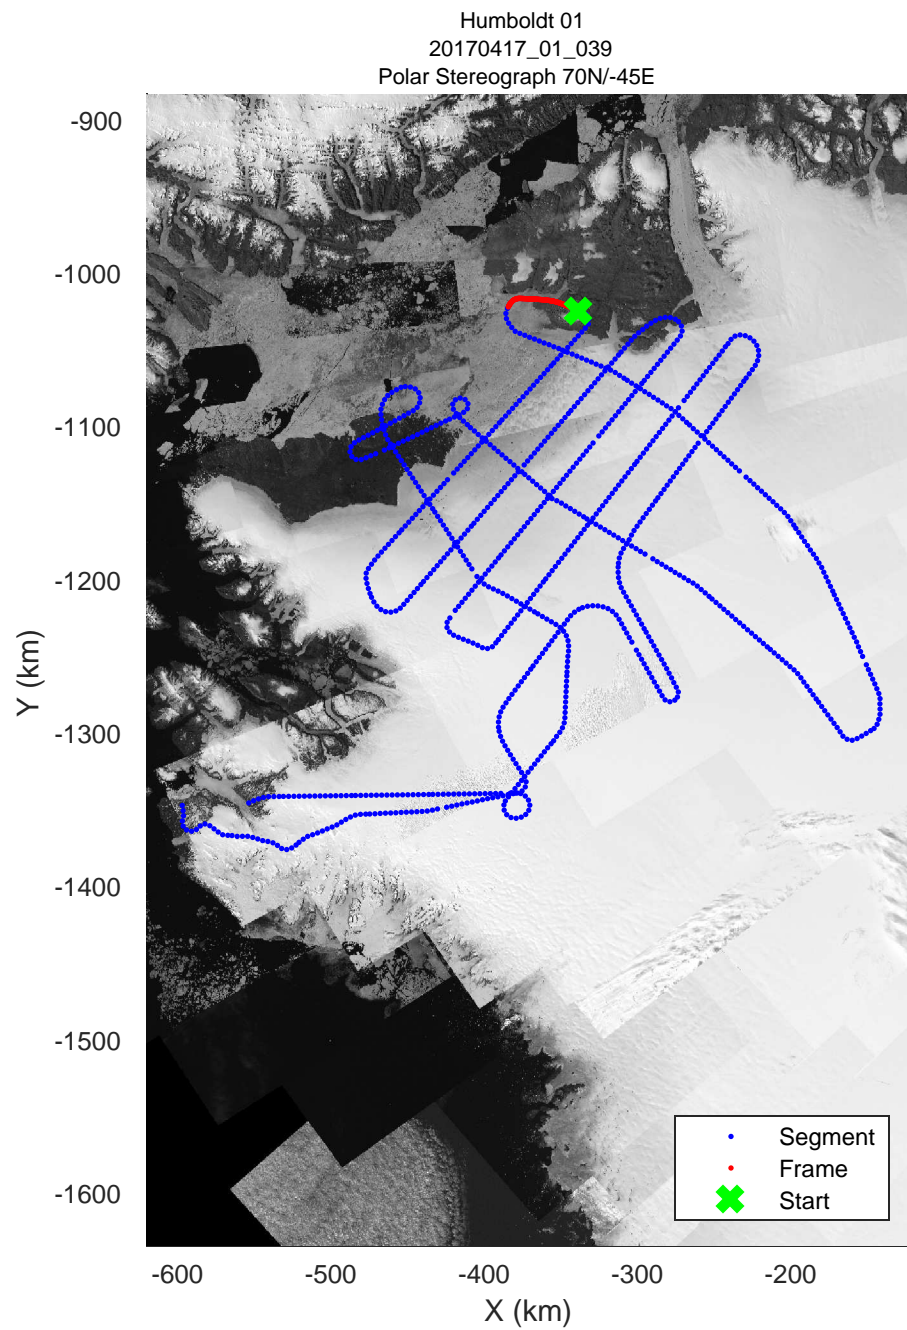

rds 2017_Greenland_P3: "Humboldt 01" 20170417_01_037: 14:55:54.2 to 15:02:15.0 GPS

rds 2017_Greenland_P3: "Humboldt 01" 20170417_01_038: 15:02:15.2 to 15:08:49.5 GPS

rds 2017_Greenland_P3: "Humboldt 01" 20170417_01_038: 15:02:15.2 to 15:08:49.5 GPS