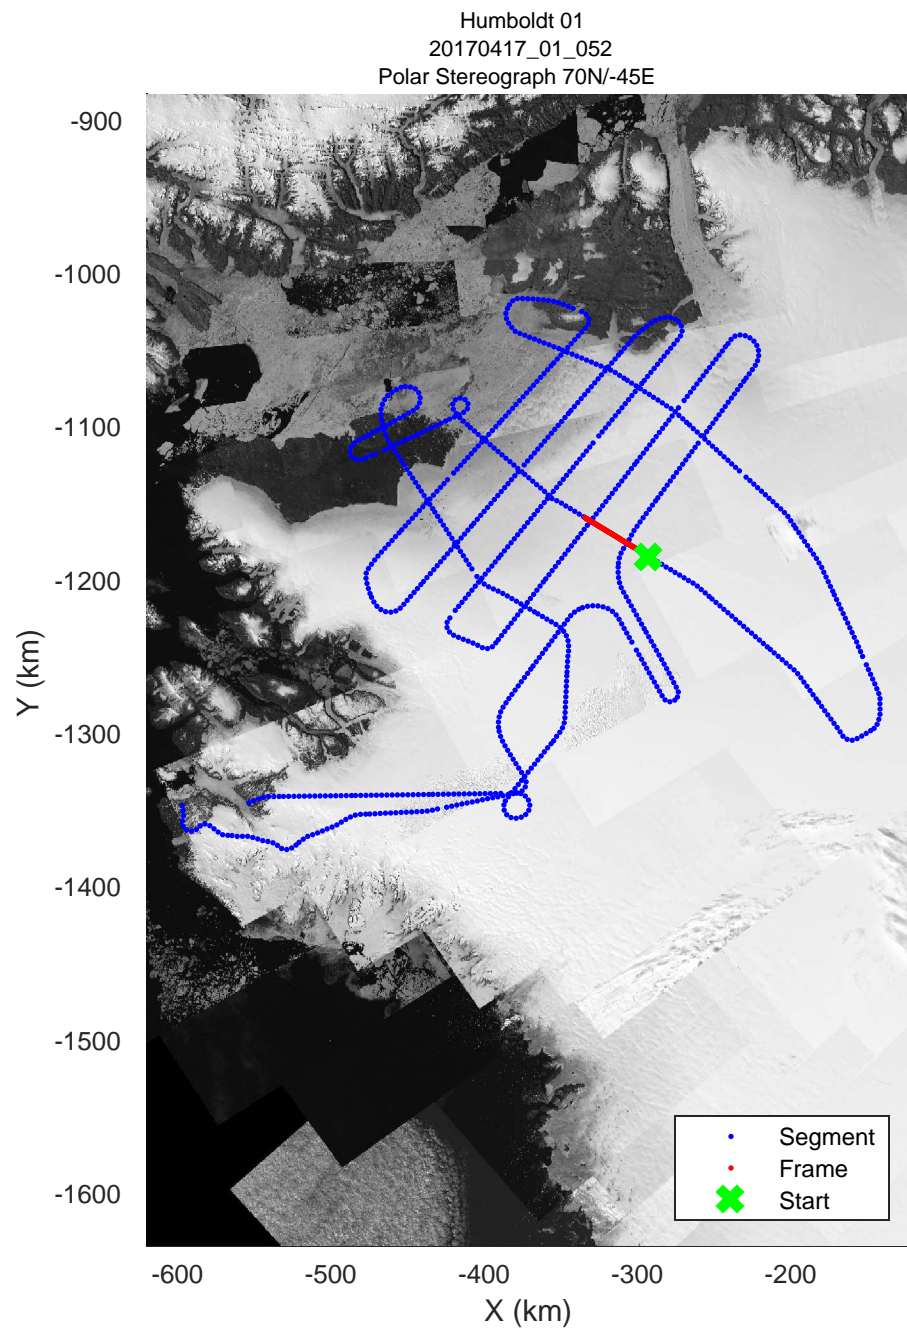

rds 2017_Greenland_P3: "Humboldt 01" 20170417_01_050: 16:18:45.7 to 16:25:03.6 GPS

rds 2017_Greenland_P3: "Humboldt 01" 20170417_01_051: 16:25:03.8 to 16:31:31.8 GPS

rds 2017_Greenland_P3: "Humboldt 01" 20170417_01_051: 16:25:03.8 to 16:31:31.8 GPS