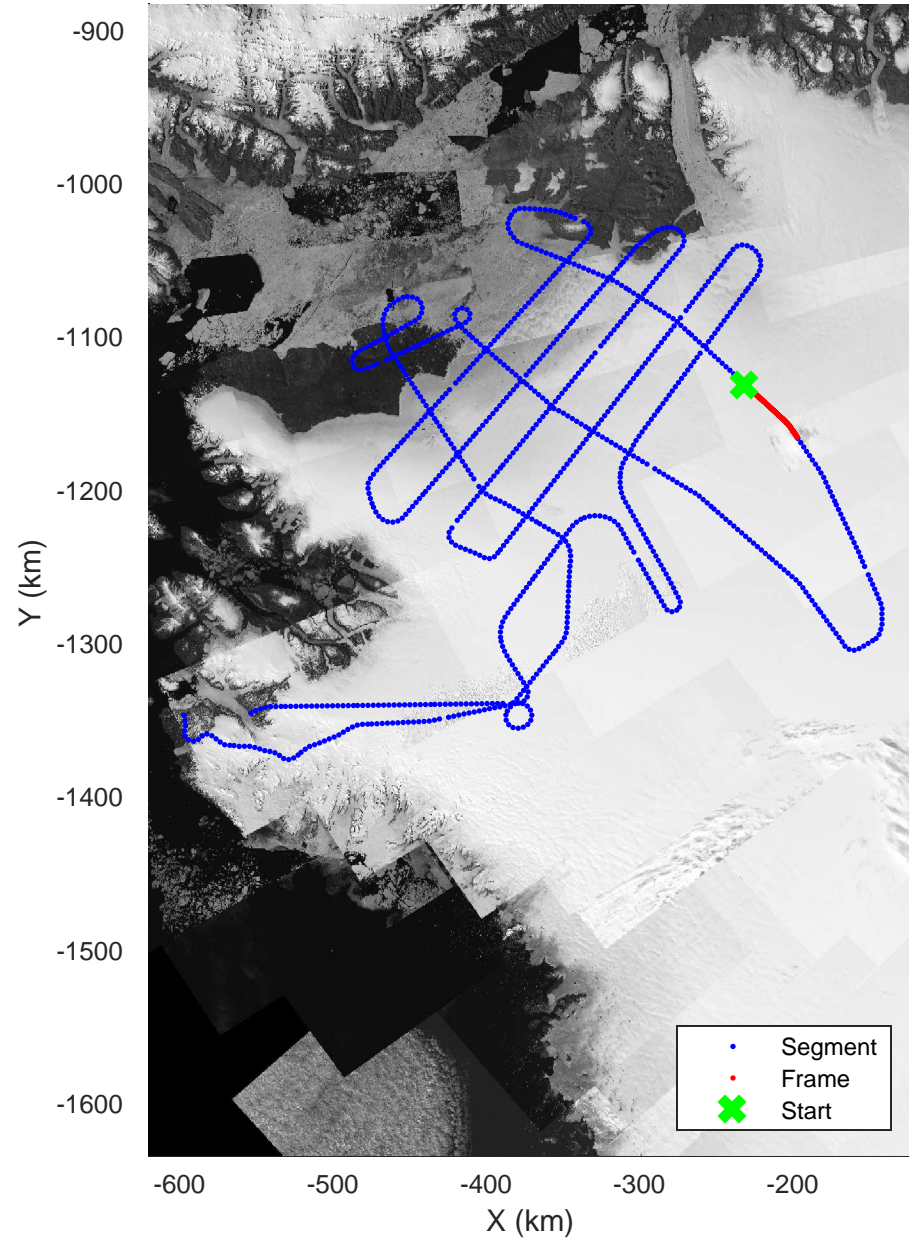

Humboldt 01
20170417_01_044
Polar Stereograph 70N/-45E