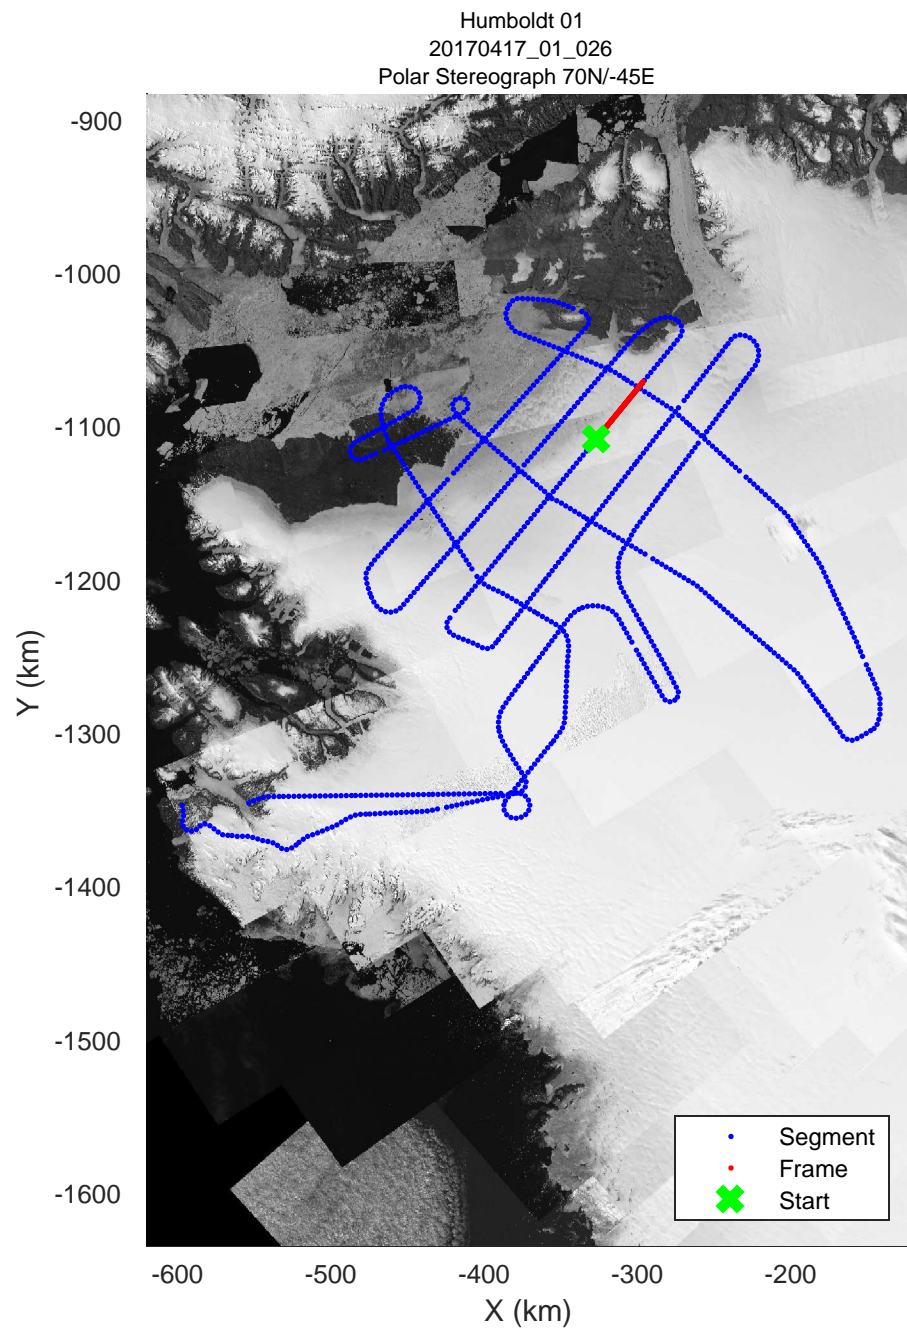

rds 2017_Greenland_P3: "Humboldt 01" 20170417_01_024: 13:32:20.2 to 13:38:37.8 GPS

rds 2017_Greenland_P3: "Humboldt 01" 20170417_01_025: 13:38:38.0 to 13:45:10.4 GPS

rds 2017_Greenland_P3: "Humboldt 01" 20170417_01_025: 13:38:38.0 to 13:45:10.4 GPS