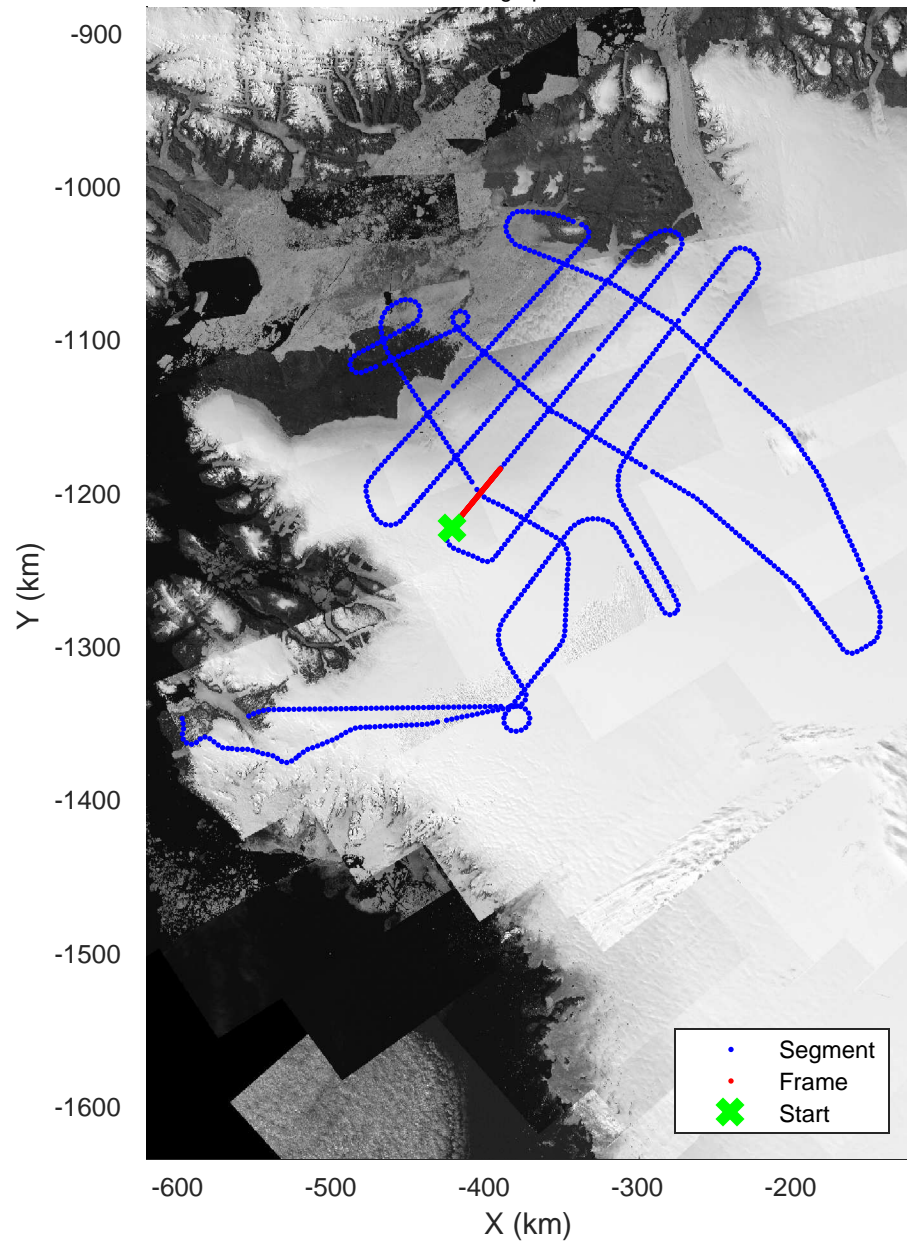

rds 2017_Greenland_P3: "Humboldt 01" 20170417_01_022: 13:20:39.8 to 13:26:39.0 GPS

rds 2017_Greenland_P3: "Humboldt 01" 20170417_01_022: 13:20:39.8 to 13:26:39.0 GPS

Humboldt 01
20170417_01_023
Polar Stereograph 70N/-45E