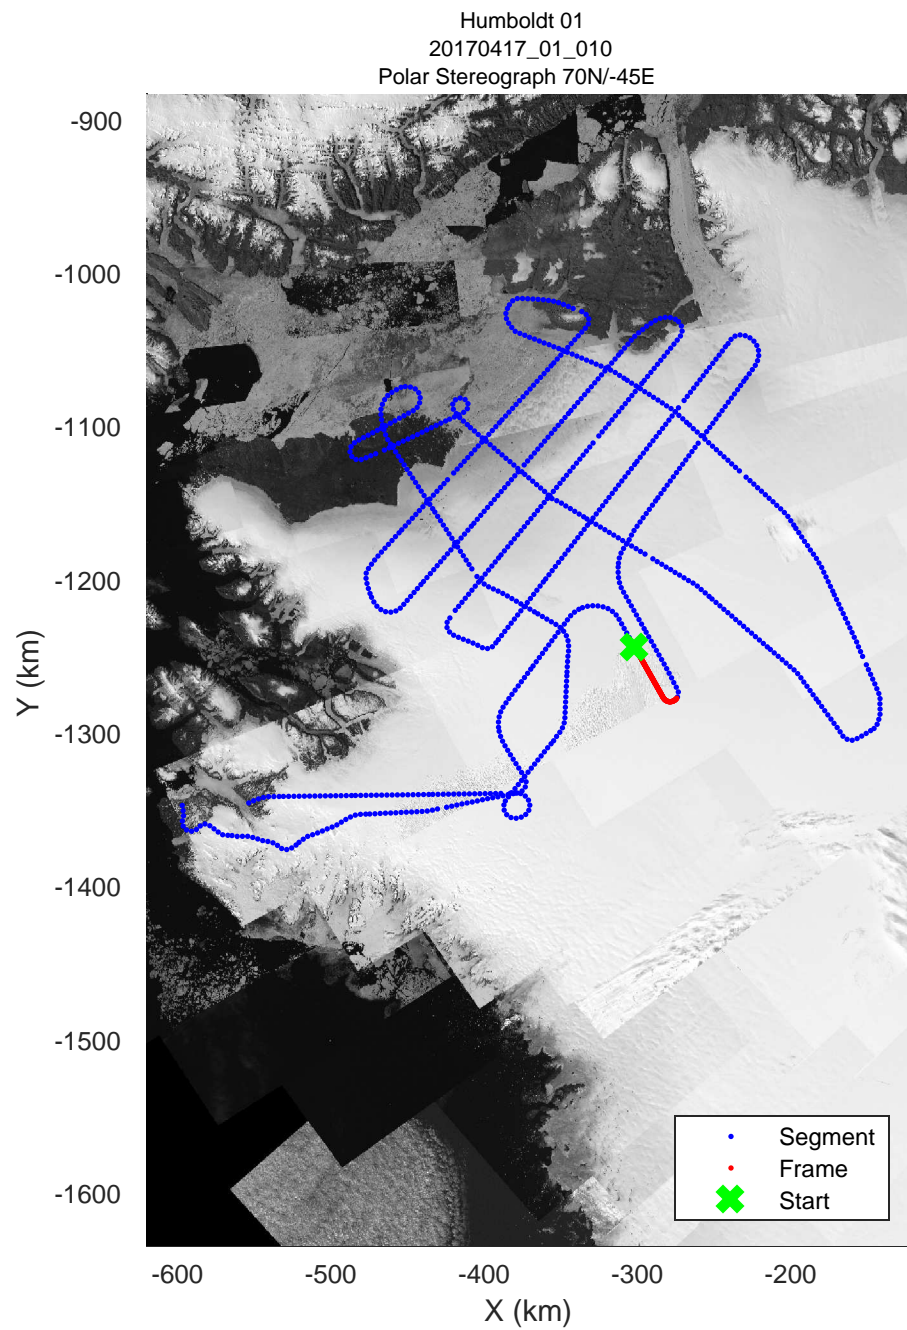

rds 2017_Greenland_P3: "Humboldt 01" 20170417_01_008: 11:54:17.2 to 12:00:16.7 GPS

rds 2017_Greenland_P3: "Humboldt 01" 20170417_01_009: 12:00:16.9 to 12:06:55.1 GPS

rds 2017_Greenland_P3: "Humboldt 01" 20170417_01_009: 12:00:16.9 to 12:06:55.1 GPS