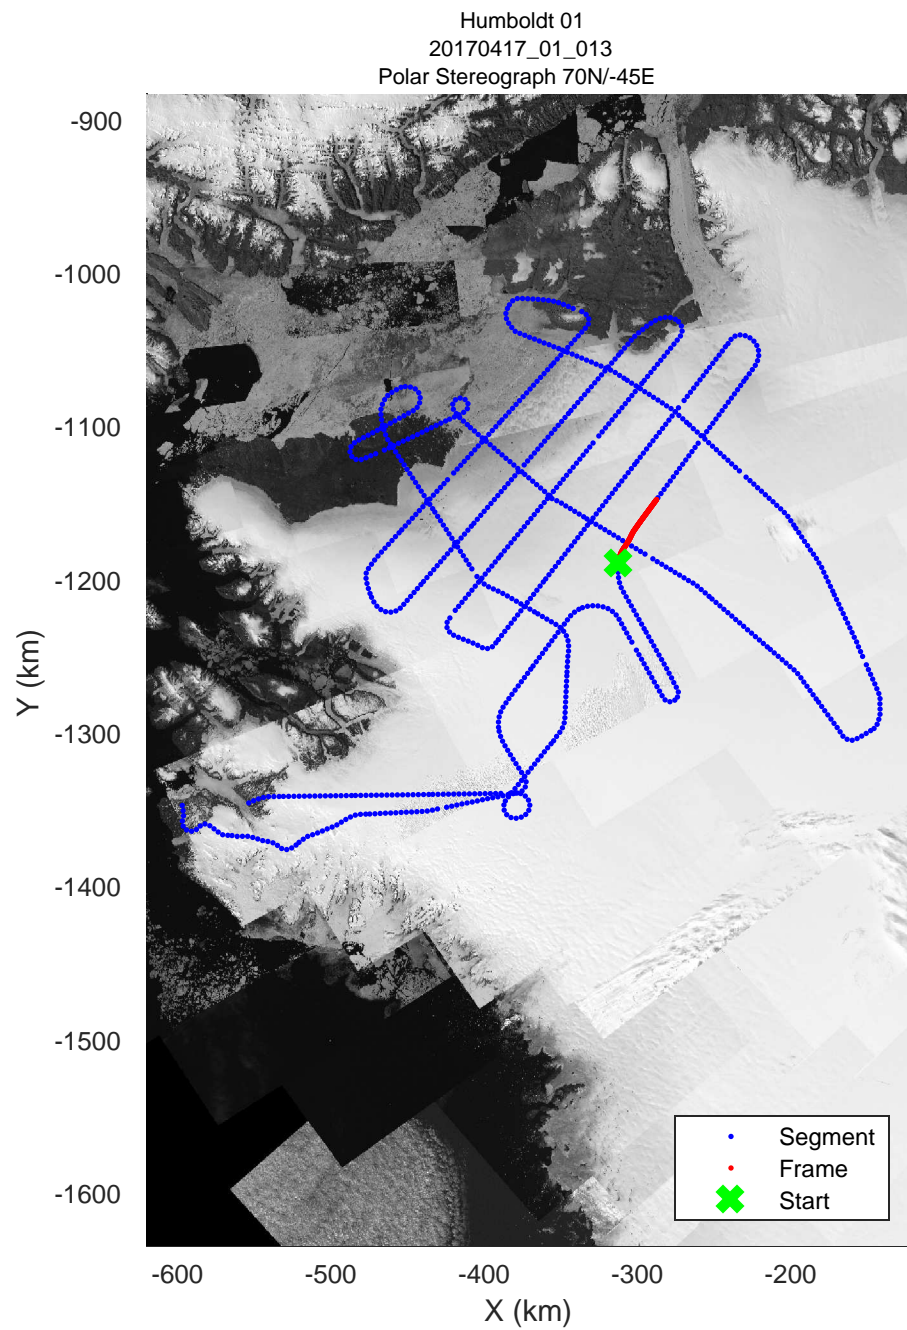

rds 2017_Greenland_P3: "Humboldt 01" 20170417_01_011: 12:13:04.9 to 12:19:15.3 GPS

rds 2017_Greenland_P3: "Humboldt 01" 20170417_01_012: 12:19:15.5 to 12:25:02.0 GPS

rds 2017_Greenland_P3: "Humboldt 01" 20170417_01_012: 12:19:15.5 to 12:25:02.0 GPS