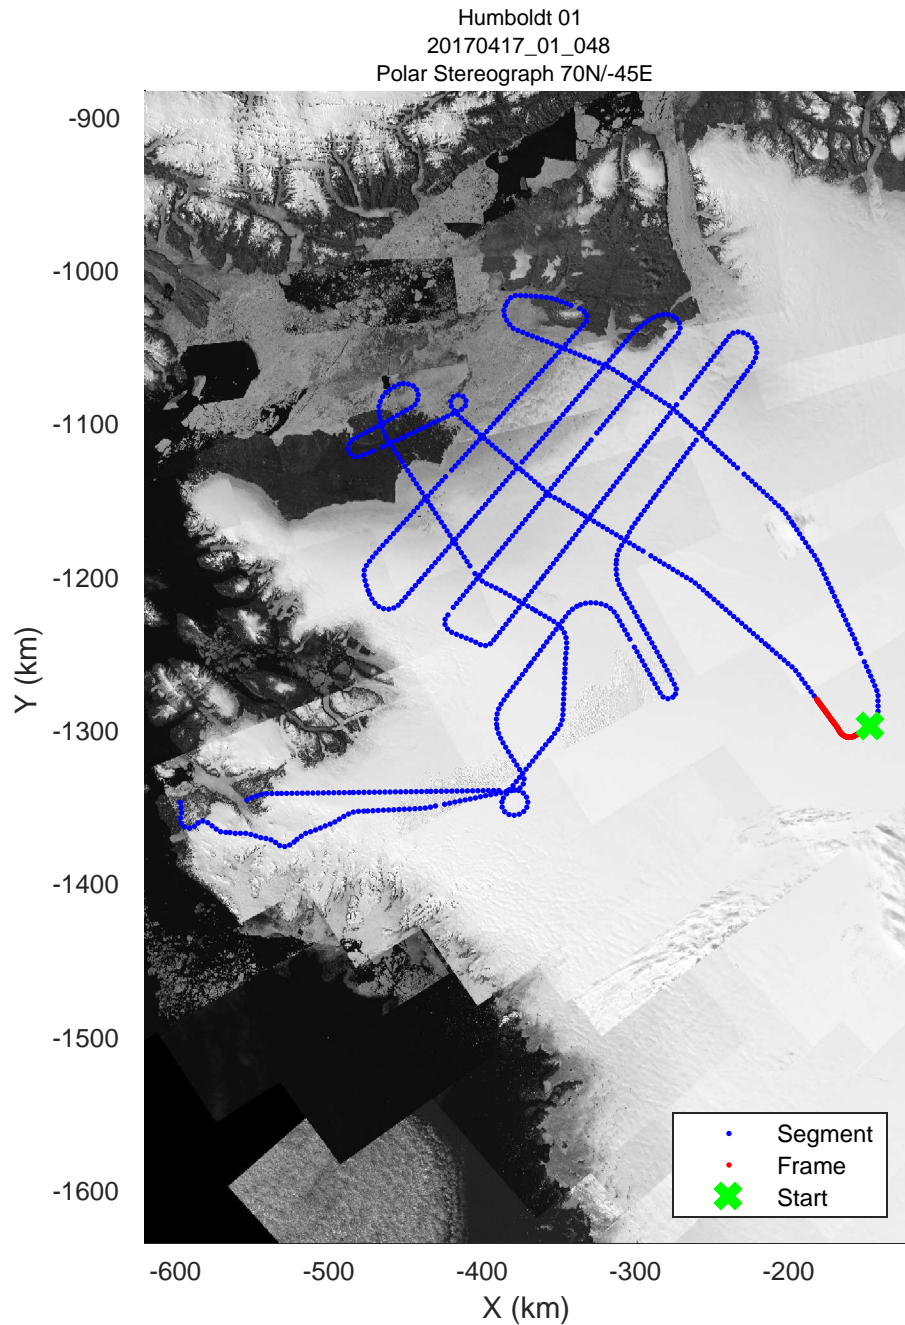

rds 2017_Greenland_P3: "Humboldt 01" 20170417_01_046: 15:53:25.5 to 15:59:47.0 GPS

rds 2017_Greenland_P3: "Humboldt 01" 20170417_01_047: 15:59:47.2 to 16:06:19.9 GPS

rds 2017_Greenland_P3: "Humboldt 01" 20170417_01_047: 15:59:47.2 to 16:06:19.9 GPS