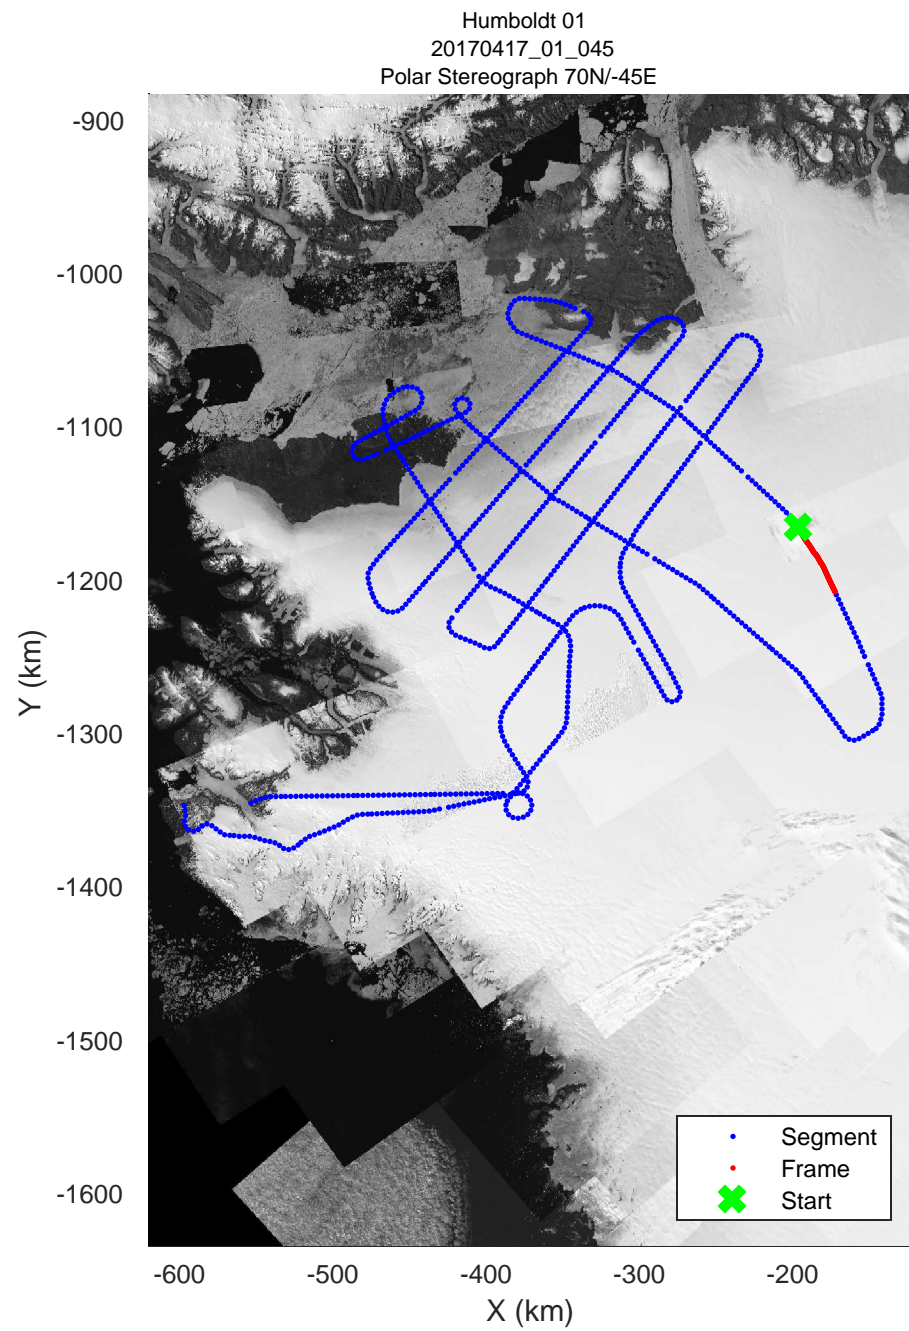

Humboldt 01
20170417_01_044
Polar Stereograph 70N/-45E

rds 2017_Greenland_P3: "Humboldt 01" 20170417_01_044: 15:41:02.0 to 15:47:11.8 GPS

rds 2017_Greenland_P3: "Humboldt 01" 20170417_01_044: 15:41:02.0 to 15:47:11.8 GPS