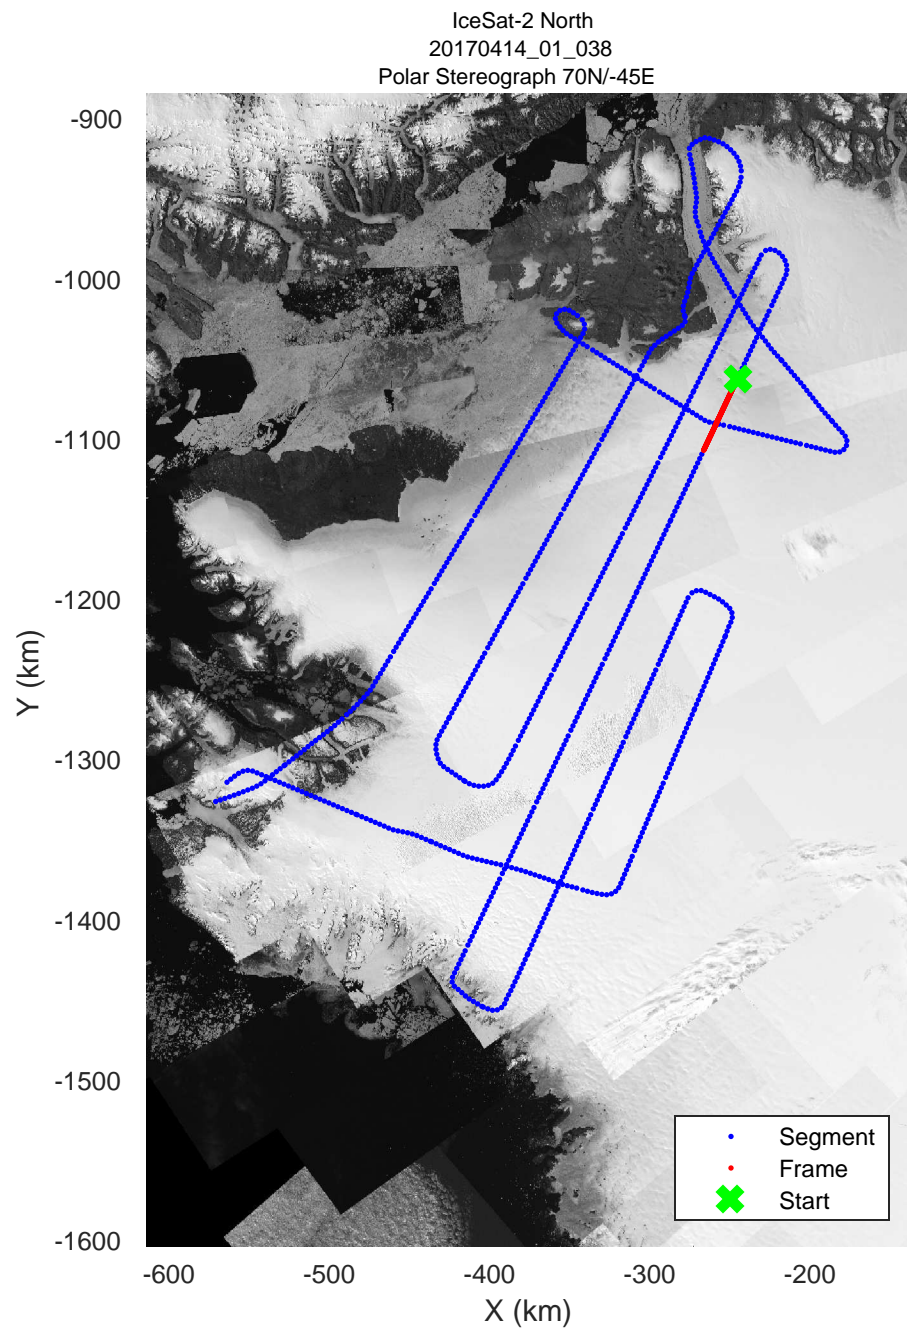

rds 2017_Greenland_P3: "IceSat-2 North" 20170414_01_036: 14:49:46.9 to 14:55:50.5 GPS

rds 2017_Greenland_P3: "IceSat-2 North" 20170414_01_037: 14:55:50.8 to 15:02:28.3 GPS

rds 2017_Greenland_P3: "IceSat-2 North" 20170414_01_037: 14:55:50.8 to 15:02:28.3 GPS