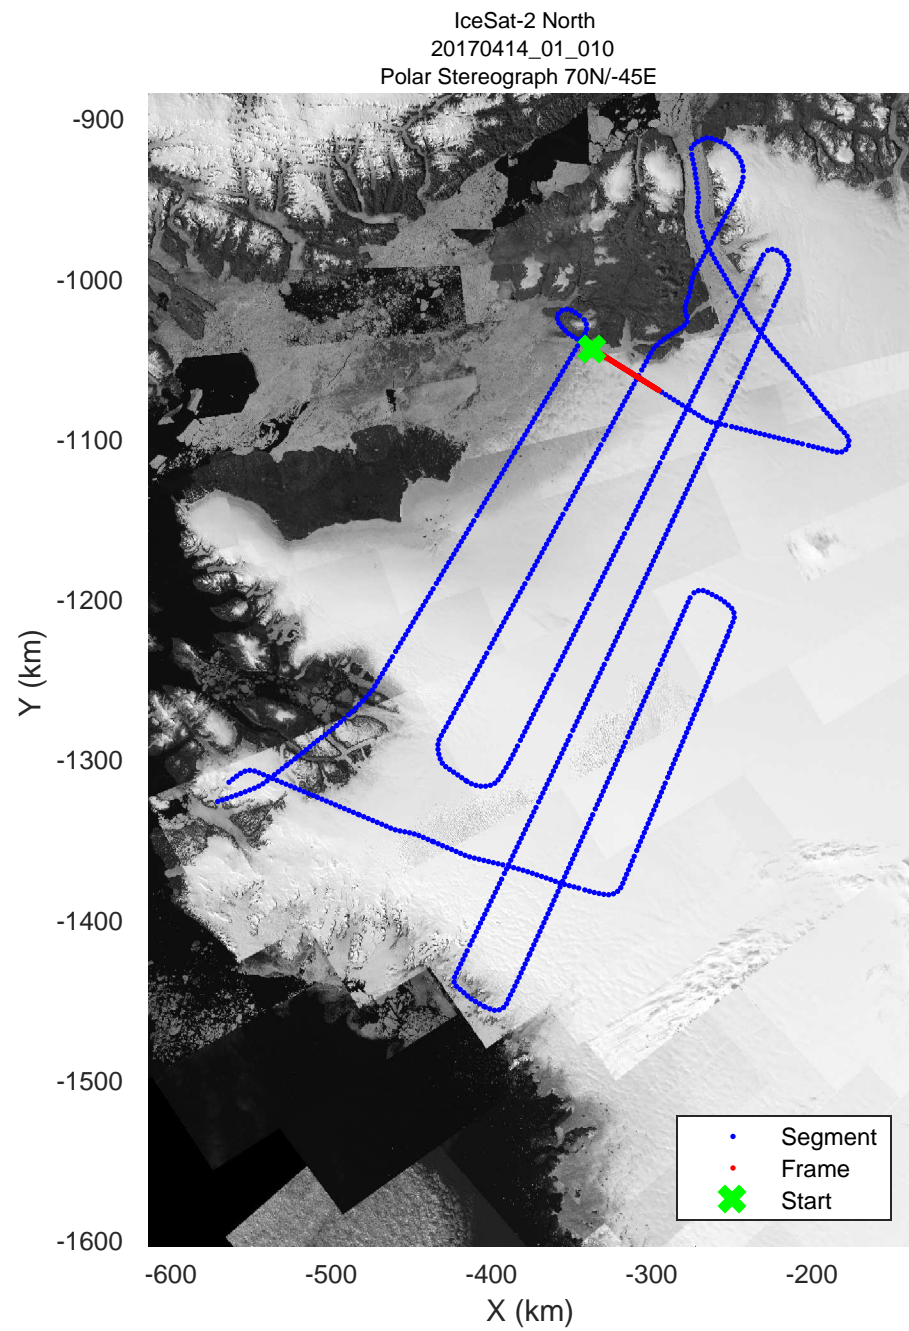

rds 2017_Greenland_P3: "IceSat-2 North" 20170414_01_008: 11:50:53.3 to 11:57:13.9 GPS

rds 2017_Greenland_P3: "IceSat-2 North" 20170414_01_009: 11:57:14.1 to 12:04:21.0 GPS

rds 2017_Greenland_P3: "IceSat-2 North" 20170414_01_009: 11:57:14.1 to 12:04:21.0 GPS

rds 2017_Greenland_P3: "IceSat-2 North" 20170414_01_010: 12:04:21.3 to 12:10:40.2 GPS

rds 2017_Greenland_P3: "IceSat-2 North" 20170414_01_010: 12:04:21.3 to 12:10:40.2 GPS

rds 2017_Greenland_P3: "IceSat-2 North" 20170414_01_011: 12:10:40.4 to 12:16:52.6 GPS