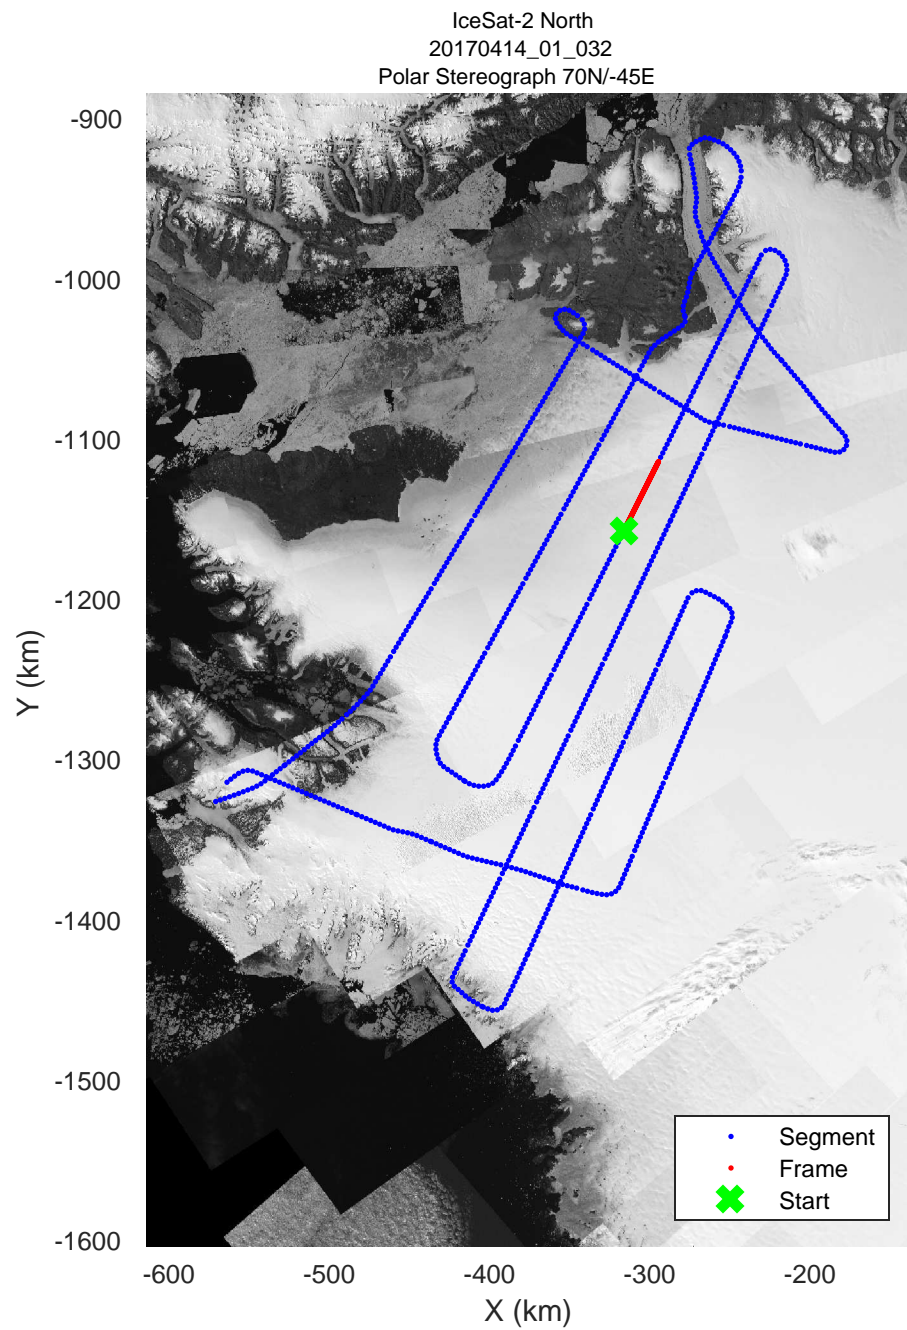

rds 2017_Greenland_P3: "IceSat-2 North" 20170414_01_030: 14:13:25.8 to 14:19:32.6 GPS

rds 2017_Greenland_P3: "IceSat-2 North" 20170414_01_031: 14:19:32.8 to 14:25:29.8 GPS

rds 2017_Greenland_P3: "IceSat-2 North" 20170414_01_031: 14:19:32.8 to 14:25:29.8 GPS