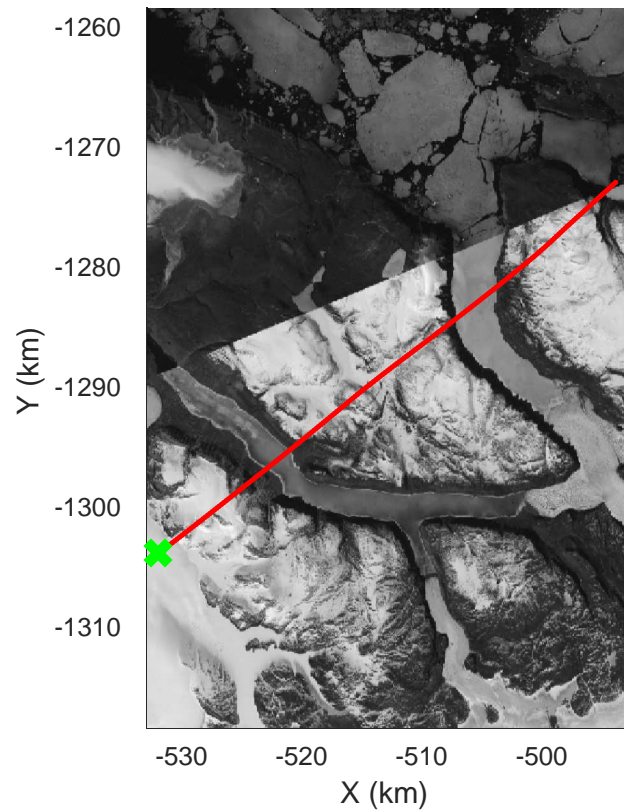

rds 2017_Greenland_P3: "IceSat-2 North" 20170414_01_001: 11:06:20.0 to 11:12:37.5 GPS

rds 2017_Greenland_P3: "IceSat-2 North" 20170414_01_001: 11:06:20.0 to 11:12:37.5 GPS

rds 2017_Greenland_P3: "IceSat-2 North" 20170414_01_002: 11:12:37.8 to 11:19:03.0 GPS