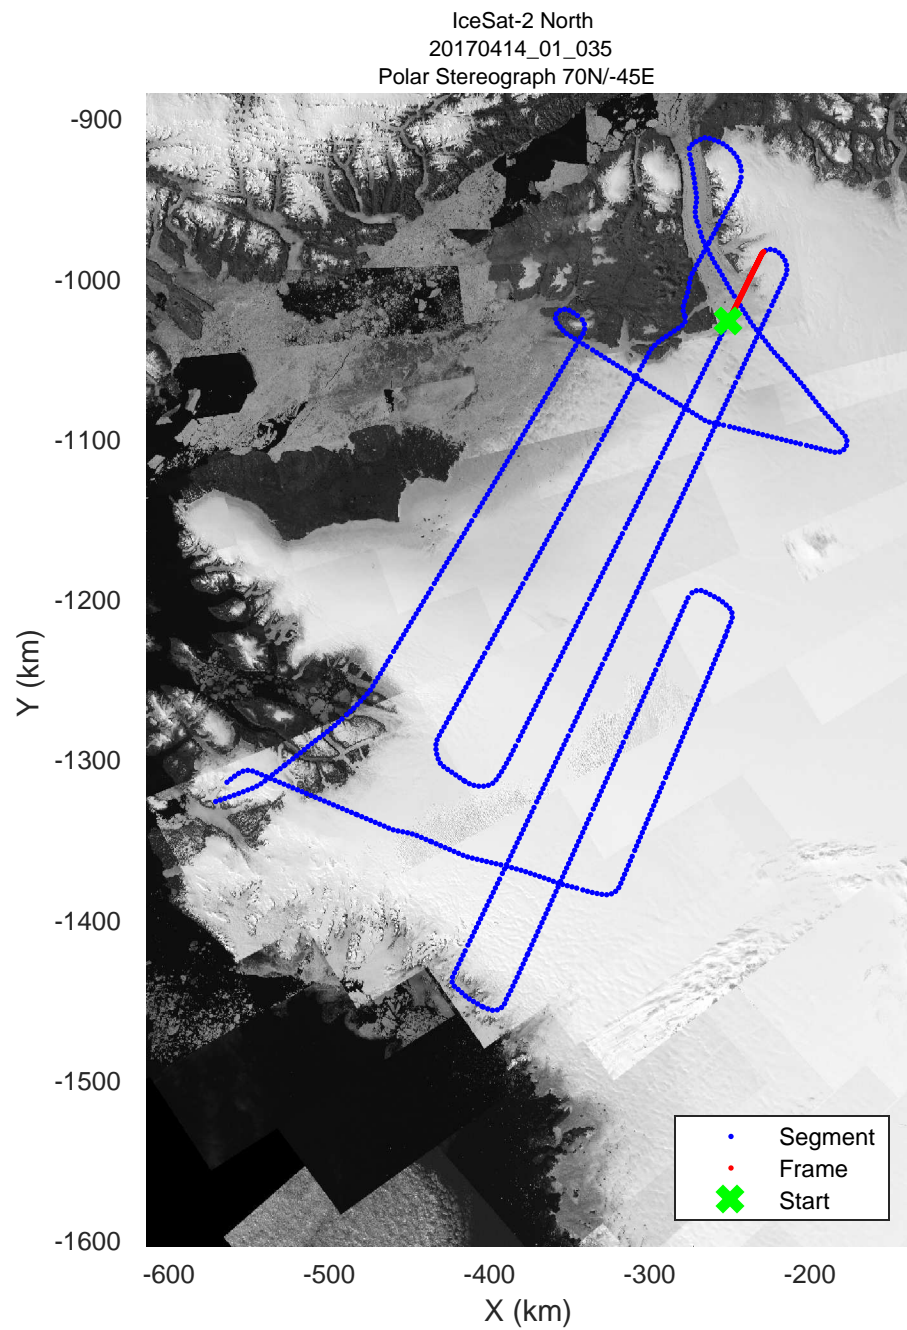

rds 2017_Greenland_P3: "IceSat-2 North" 20170414_01_033: 14:31:23.3 to 14:37:23.0 GPS

rds 2017_Greenland_P3: "IceSat-2 North" 20170414_01_034: 14:37:23.2 to 14:43:16.1 GPS

rds 2017_Greenland_P3: "IceSat-2 North" 20170414_01_034: 14:37:23.2 to 14:43:16.1 GPS