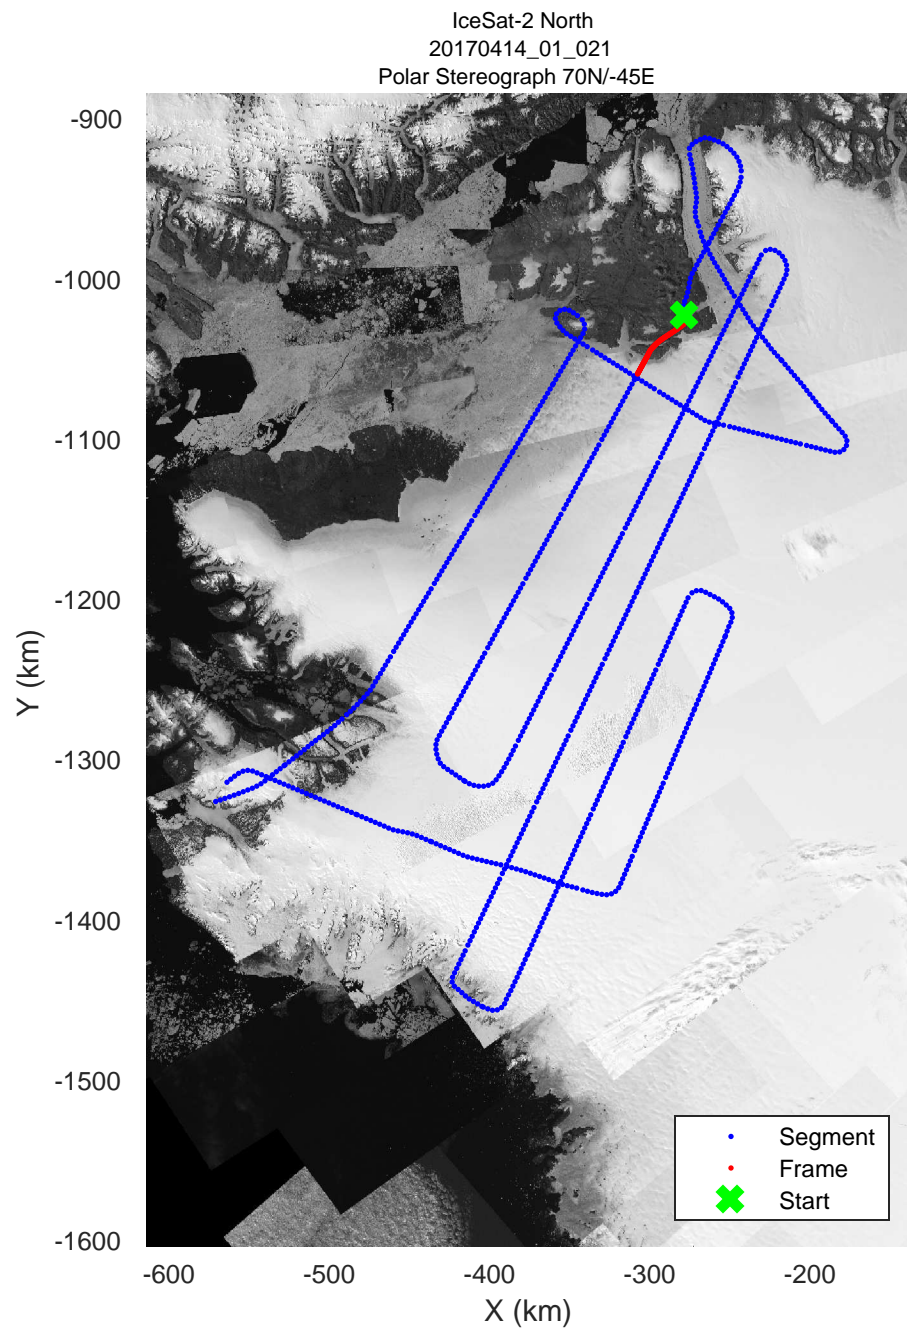

rds 2017_Greenland_P3: "IceSat-2 North" 20170414_01_018: 12:55:57.1 to 13:03:17.0 GPS

rds 2017_Greenland_P3: "IceSat-2 North" 20170414_01_019: 13:03:17.2 to 13:09:00.2 GPS

rds 2017_Greenland_P3: "IceSat-2 North" 20170414_01_019: 13:03:17.2 to 13:09:00.2 GPS

rds 2017_Greenland_P3: "IceSat-2 North" 20170414_01_020: 13:09:00.5 to 13:15:49.6 GPS

rds 2017_Greenland_P3: "IceSat-2 North" 20170414_01_020: 13:09:00.5 to 13:15:49.6 GPS

rds 2017_Greenland_P3: "IceSat-2 North" 20170414_01_021: 13:15:49.9 to 13:22:15.0 GPS