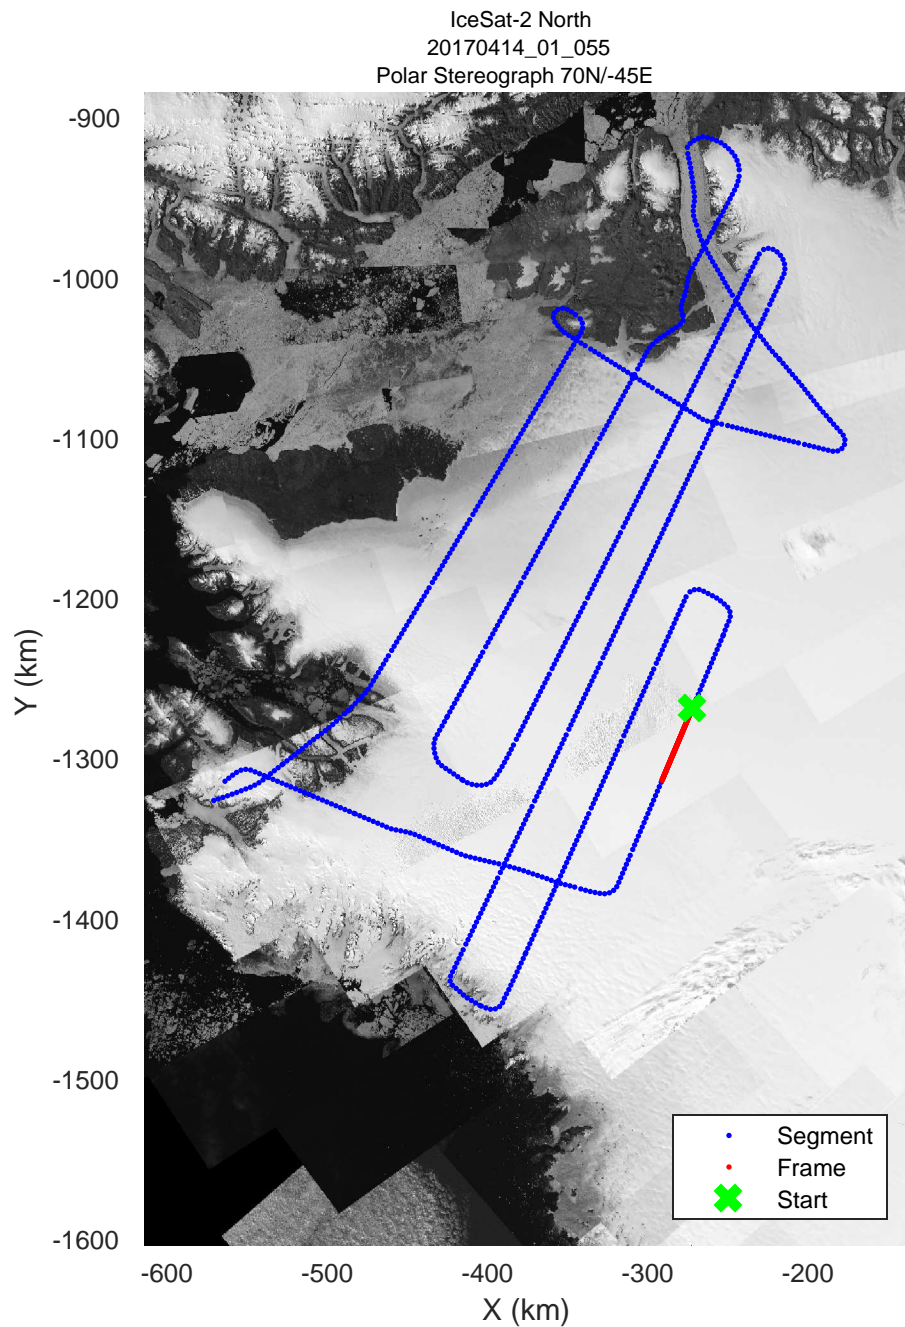

rds 2017_Greenland_P3: "IceSat-2 North" 20170414_01_051: 16:24:45.5 to 16:30:57.8 GPS

rds 2017_Greenland_P3: "IceSat-2 North" 20170414_01_052: 16:30:58.1 to 16:37:09.2 GPS

rds 2017_Greenland_P3: "IceSat-2 North" 20170414_01_052: 16:30:58.1 to 16:37:09.2 GPS

rds 2017_Greenland_P3: "IceSat-2 North" 20170414_01_053: 16:37:09.4 to 16:43:32.4 GPS

rds 2017_Greenland_P3: "IceSat-2 North" 20170414_01_053: 16:37:09.4 to 16:43:32.4 GPS

IceSat-2 North
20170414_01_054
Polar Stereograph 70N/-45E

rds 2017_Greenland_P3: "IceSat-2 North" 20170414_01_054: 16:43:32.7 to 16:49:44.4 GPS

rds 2017_Greenland_P3: "IceSat-2 North" 20170414_01_054: 16:43:32.7 to 16:49:44.4 GPS

rds 2017_Greenland_P3: "IceSat-2 North" 20170414_01_055: 16:49:44.7 to 16:55:58.8 GPS