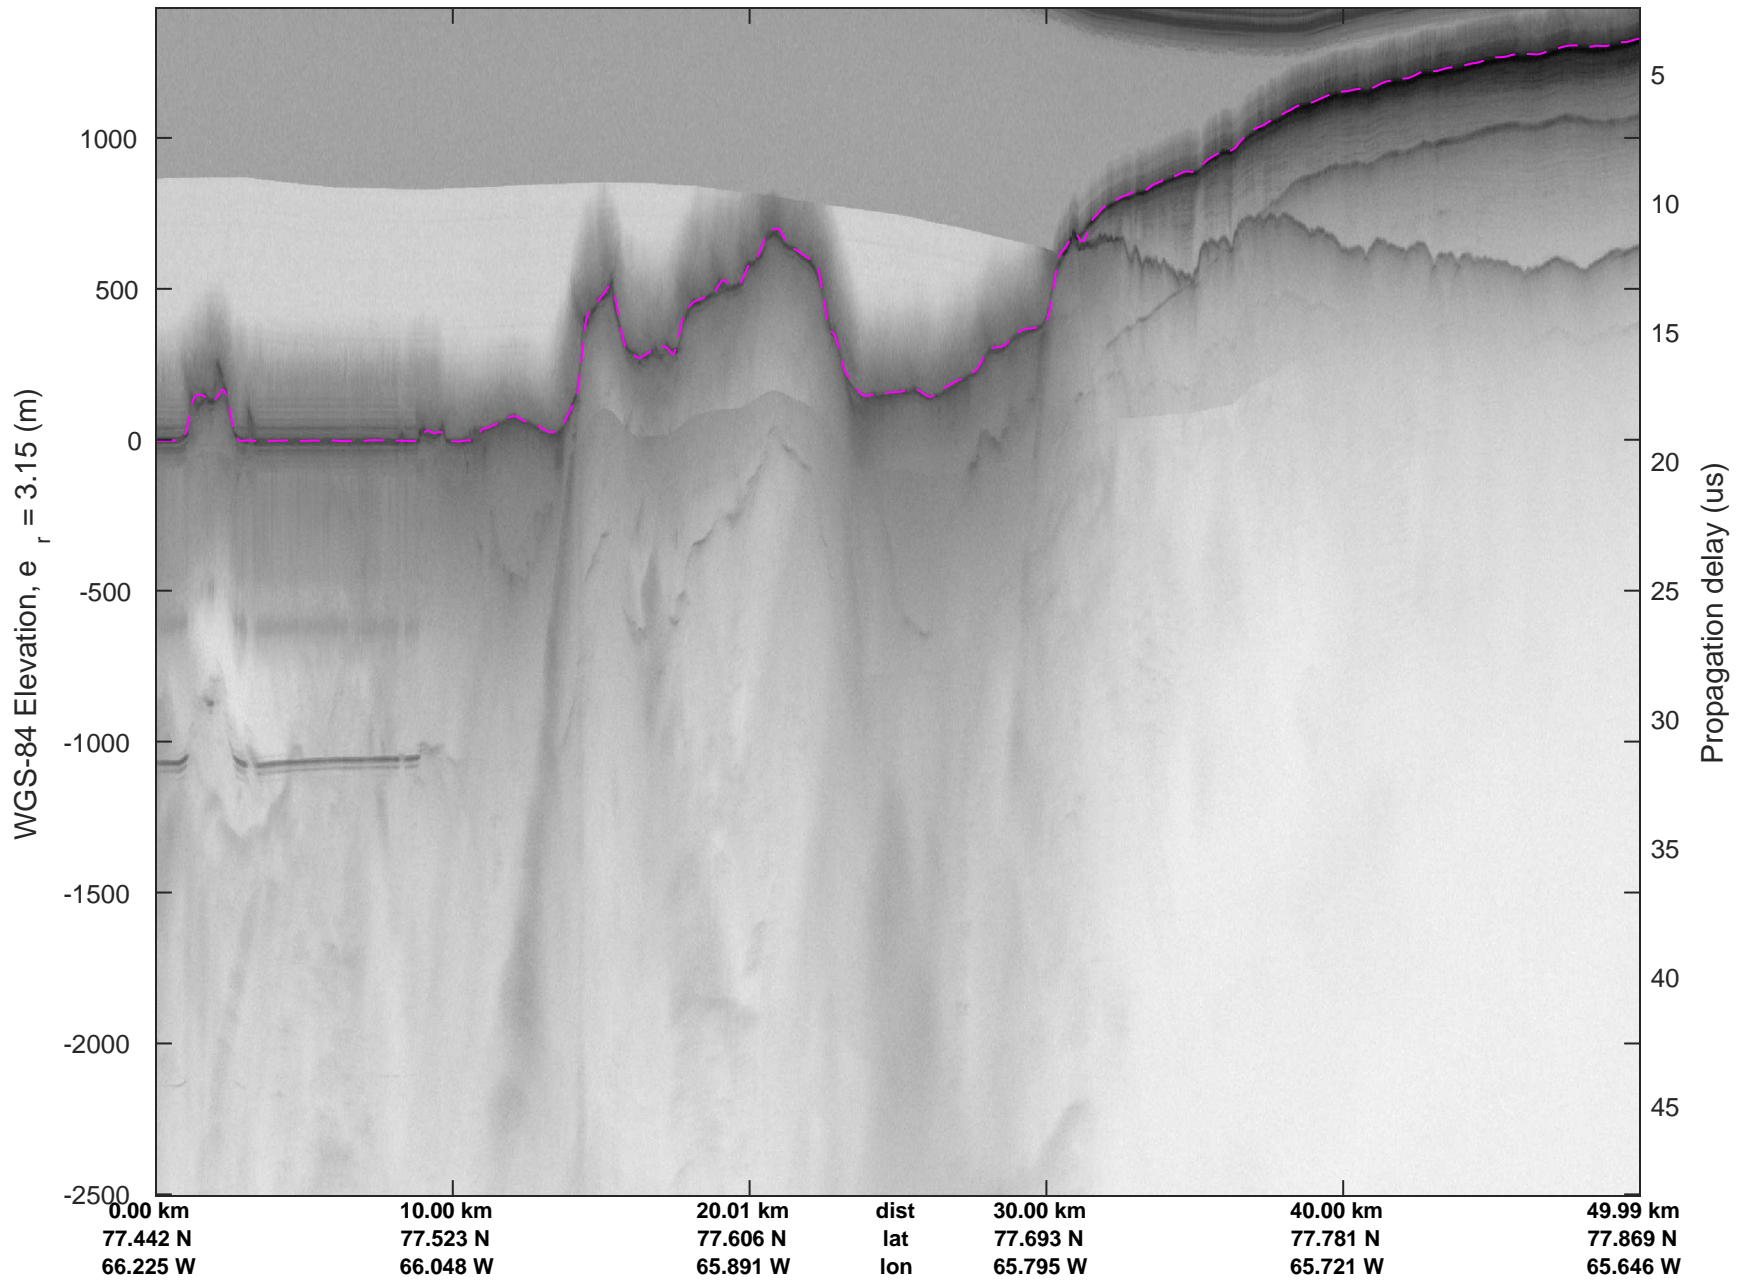

rds 2017_Greenland_P3: "IceSat-2 North" 20170414_01_002: 11:12:37.8 to 11:19:03.0 GPS

rds 2017_Greenland_P3: "IceSat-2 North" 20170414_01_003: 11:19:03.3 to 11:25:44.8 GPS

rds 2017_Greenland_P3: "IceSat-2 North" 20170414_01_003: 11:19:03.3 to 11:25:44.8 GPS

rds 2017_Greenland_P3: "IceSat-2 North" 20170414_01_004: 11:25:45.0 to 11:32:07.1 GPS

rds 2017_Greenland_P3: "IceSat-2 North" 20170414_01_004: 11:25:45.0 to 11:32:07.1 GPS

rds 2017_Greenland_P3: "IceSat-2 North" 20170414_01_005: 11:32:07.3 to 11:38:20.8 GPS