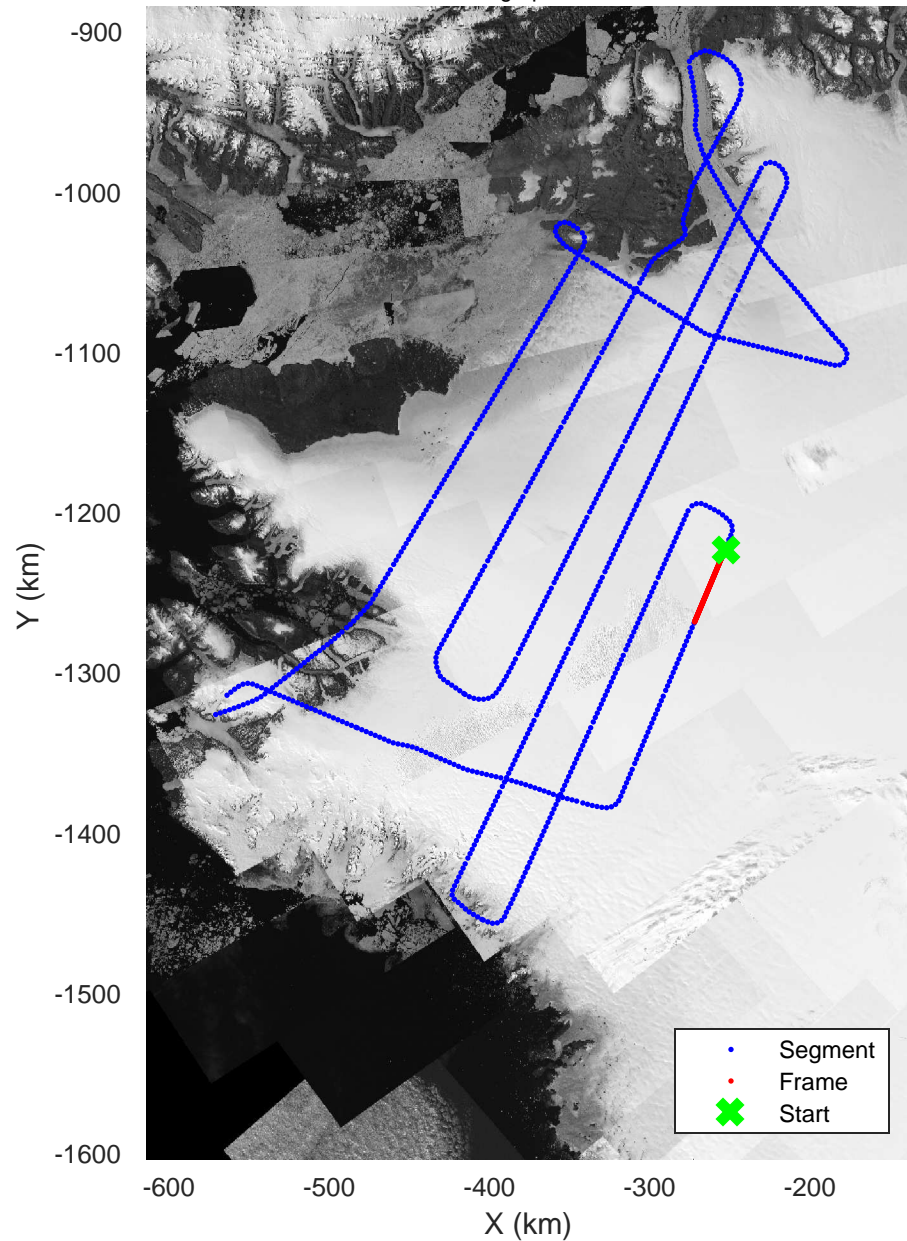

rds 2017_Greenland_P3: "IceSat-2 North" 20170414_01_051: 16:24:45.5 to 16:30:57.8 GPS

rds 2017_Greenland_P3: "IceSat-2 North" 20170414_01_052: 16:30:58.1 to 16:37:09.2 GPS

rds 2017_Greenland_P3: "IceSat-2 North" 20170414_01_052: 16:30:58.1 to 16:37:09.2 GPS

rds 2017_Greenland_P3: "IceSat-2 North" 20170414_01_053: 16:37:09.4 to 16:43:32.4 GPS

rds 2017_Greenland_P3: "IceSat-2 North" 20170414_01_053: 16:37:09.4 to 16:43:32.4 GPS

IceSat-2 North
20170414_01_054
Polar Stereograph 70N/-45E

rds 2017_Greenland_P3: "IceSat-2 North" 20170414_01_054: 16:43:32.7 to 16:49:44.4 GPS

rds 2017_Greenland_P3: "IceSat-2 North" 20170414_01_054: 16:43:32.7 to 16:49:44.4 GPS

rds 2017_Greenland_P3: "IceSat-2 North" 20170414_01_055: 16:49:44.7 to 16:55:58.8 GPS