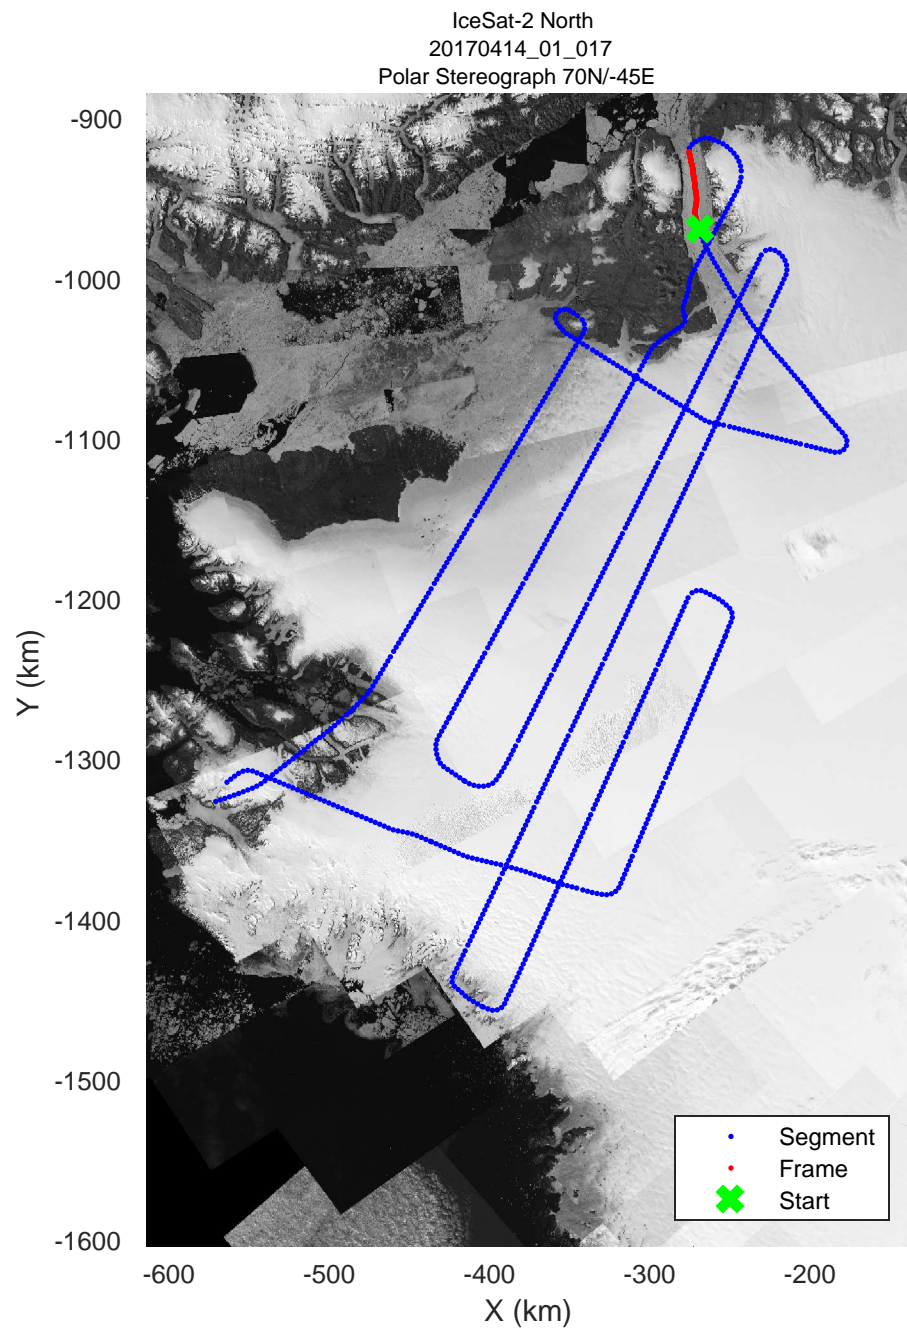

rds 2017_Greenland_P3: "IceSat-2 North" 20170414_01_015: 12:35:24.8 to 12:41:37.3 GPS

rds 2017_Greenland_P3: "IceSat-2 North" 20170414_01_016: 12:41:37.6 to 12:47:56.9 GPS

rds 2017_Greenland_P3: "IceSat-2 North" 20170414_01_016: 12:41:37.6 to 12:47:56.9 GPS