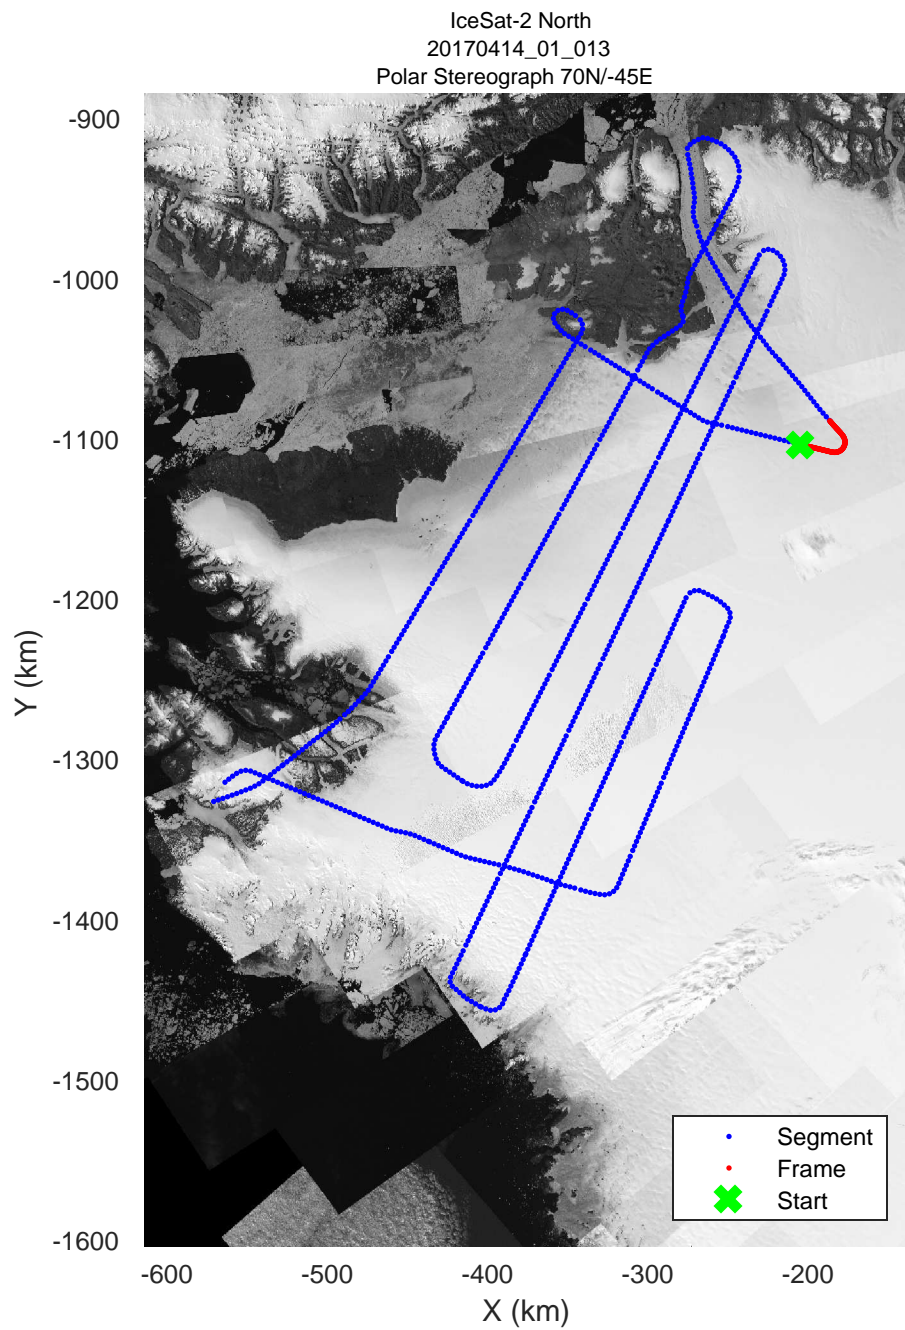

rds 2017_Greenland_P3: "IceSat-2 North" 20170414_01_010: 12:04:21.3 to 12:10:40.2 GPS

rds 2017_Greenland_P3: "IceSat-2 North" 20170414_01_010: 12:04:21.3 to 12:10:40.2 GPS

rds 2017_Greenland_P3: "IceSat-2 North" 20170414_01_011: 12:10:40.4 to 12:16:52.6 GPS

rds 2017_Greenland_P3: "IceSat-2 North" 20170414_01_011: 12:10:40.4 to 12:16:52.6 GPS

IceSat-2 North
20170414_01_012
Polar Stereograph 70N/-45E

rds 2017_Greenland_P3: "IceSat-2 North" 20170414_01_012: 12:16:52.8 to 12:23:01.1 GPS

rds 2017_Greenland_P3: "IceSat-2 North" 20170414_01_012: 12:16:52.8 to 12:23:01.1 GPS

rds 2017_Greenland_P3: "IceSat-2 North" 20170414_01_013: 12:23:01.4 to 12:29:11.9 GPS

rds 2017_Greenland_P3: "IceSat-2 North" 20170414_01_013: 12:23:01.4 to 12:29:11.9 GPS