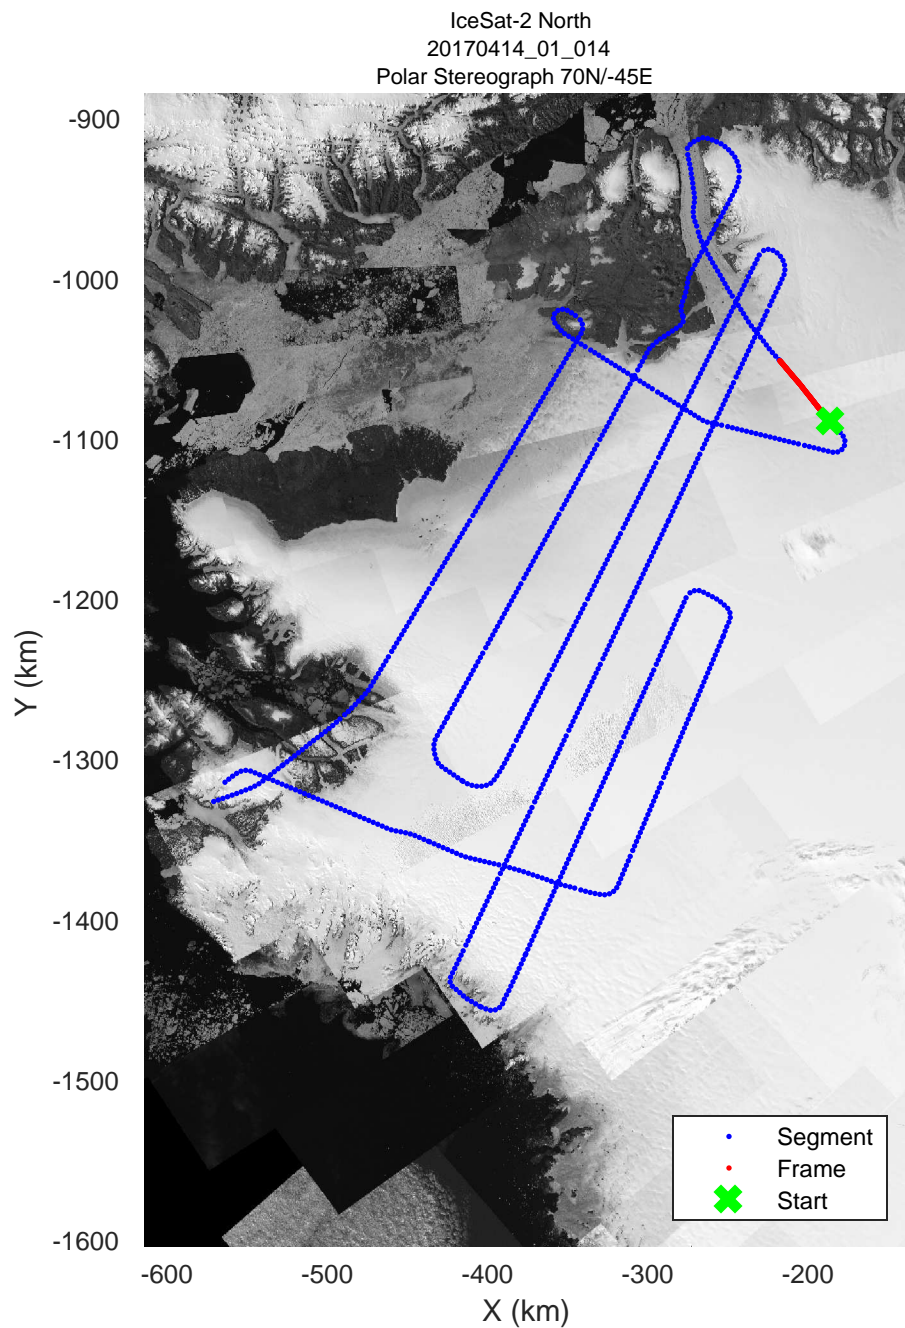

rds 2017_Greenland_P3: "IceSat-2 North" 20170414_01_011: 12:10:40.4 to 12:16:52.6 GPS

IceSat-2 North
20170414_01_012
Polar Stereograph 70N/-45E

rds 2017_Greenland_P3: "IceSat-2 North" 20170414_01_012: 12:16:52.8 to 12:23:01.1 GPS

rds 2017_Greenland_P3: "IceSat-2 North" 20170414_01_012: 12:16:52.8 to 12:23:01.1 GPS

rds 2017_Greenland_P3: "IceSat-2 North" 20170414_01_013: 12:23:01.4 to 12:29:11.9 GPS

rds 2017_Greenland_P3: "IceSat-2 North" 20170414_01_013: 12:23:01.4 to 12:29:11.9 GPS

rds 2017_Greenland_P3: "IceSat-2 North" 20170414_01_014: 12:29:12.2 to 12:35:24.5 GPS

rds 2017_Greenland_P3: "IceSat-2 North" 20170414_01_014: 12:29:12.2 to 12:35:24.5 GPS

rds 2017_Greenland_P3: "IceSat-2 North" 20170414_01_015: 12:35:24.8 to 12:41:37.3 GPS