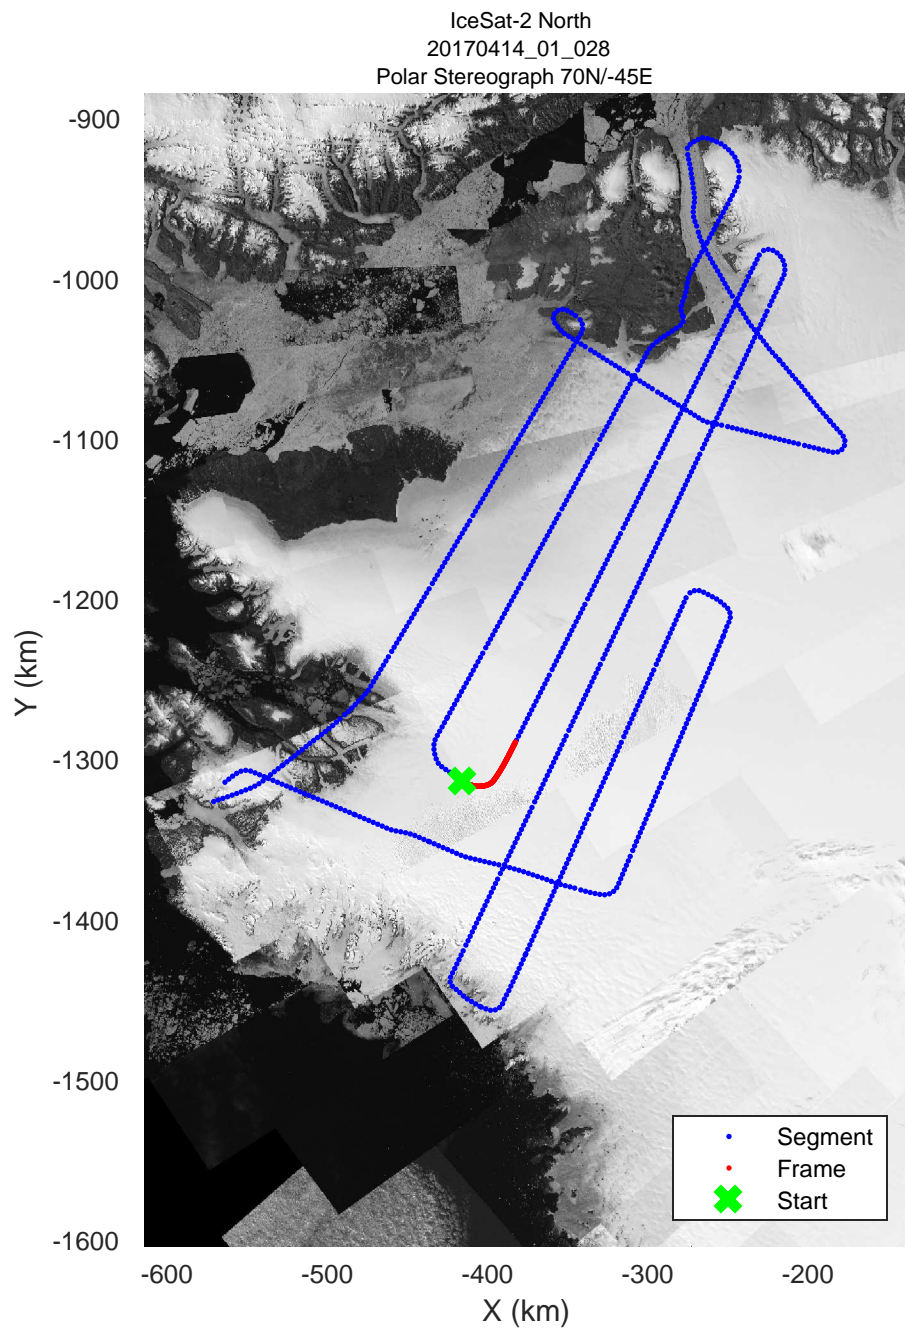

rds 2017_Greenland_P3: "IceSat-2 North" 20170414_01_026: 13:48:21.3 to 13:54:21.6 GPS

rds 2017_Greenland_P3: "IceSat-2 North" 20170414_01_026: 13:48:21.3 to 13:54:21.6 GPS

rds 2017_Greenland_P3: "IceSat-2 North" 20170414_01_027: 13:54:21.8 to 14:00:36.4 GPS

rds 2017_Greenland_P3: "IceSat-2 North" 20170414_01_027: 13:54:21.8 to 14:00:36.4 GPS

rds 2017_Greenland_P3: "IceSat-2 North" 20170414_01_028: 14:00:36.6 to 14:06:55.0 GPS

rds 2017_Greenland_P3: "IceSat-2 North" 20170414_01_028: 14:00:36.6 to 14:06:55.0 GPS