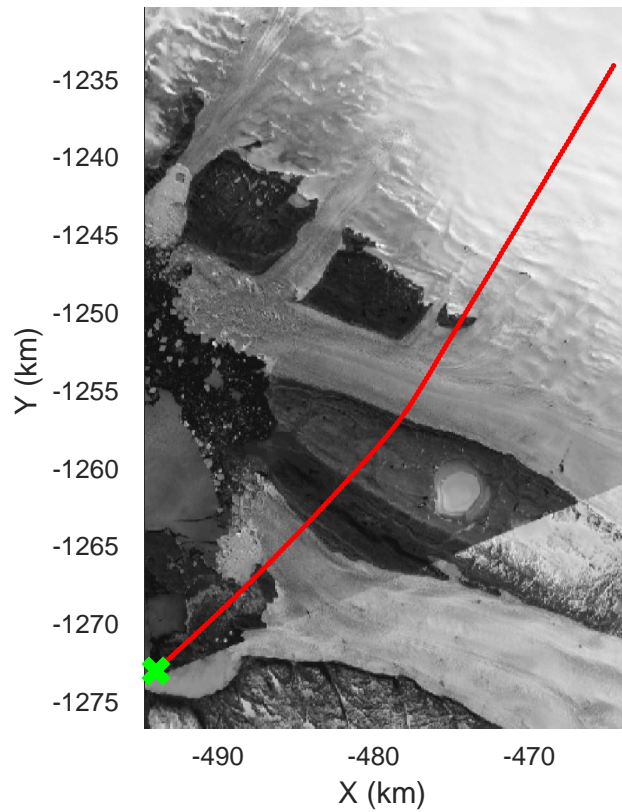

rds 2017_Greenland_P3: "IceSat-2 North" 20170414_01_001: 11:06:20.0 to 11:12:37.5 GPS

rds 2017_Greenland_P3: "IceSat-2 North" 20170414_01_001: 11:06:20.0 to 11:12:37.5 GPS

rds 2017_Greenland_P3: "IceSat-2 North" 20170414_01_002: 11:12:37.8 to 11:19:03.0 GPS

rds 2017_Greenland_P3: "IceSat-2 North" 20170414_01_002: 11:12:37.8 to 11:19:03.0 GPS

rds 2017_Greenland_P3: "IceSat-2 North" 20170414_01_003: 11:19:03.3 to 11:25:44.8 GPS

rds 2017_Greenland_P3: "IceSat-2 North" 20170414_01_003: 11:19:03.3 to 11:25:44.8 GPS