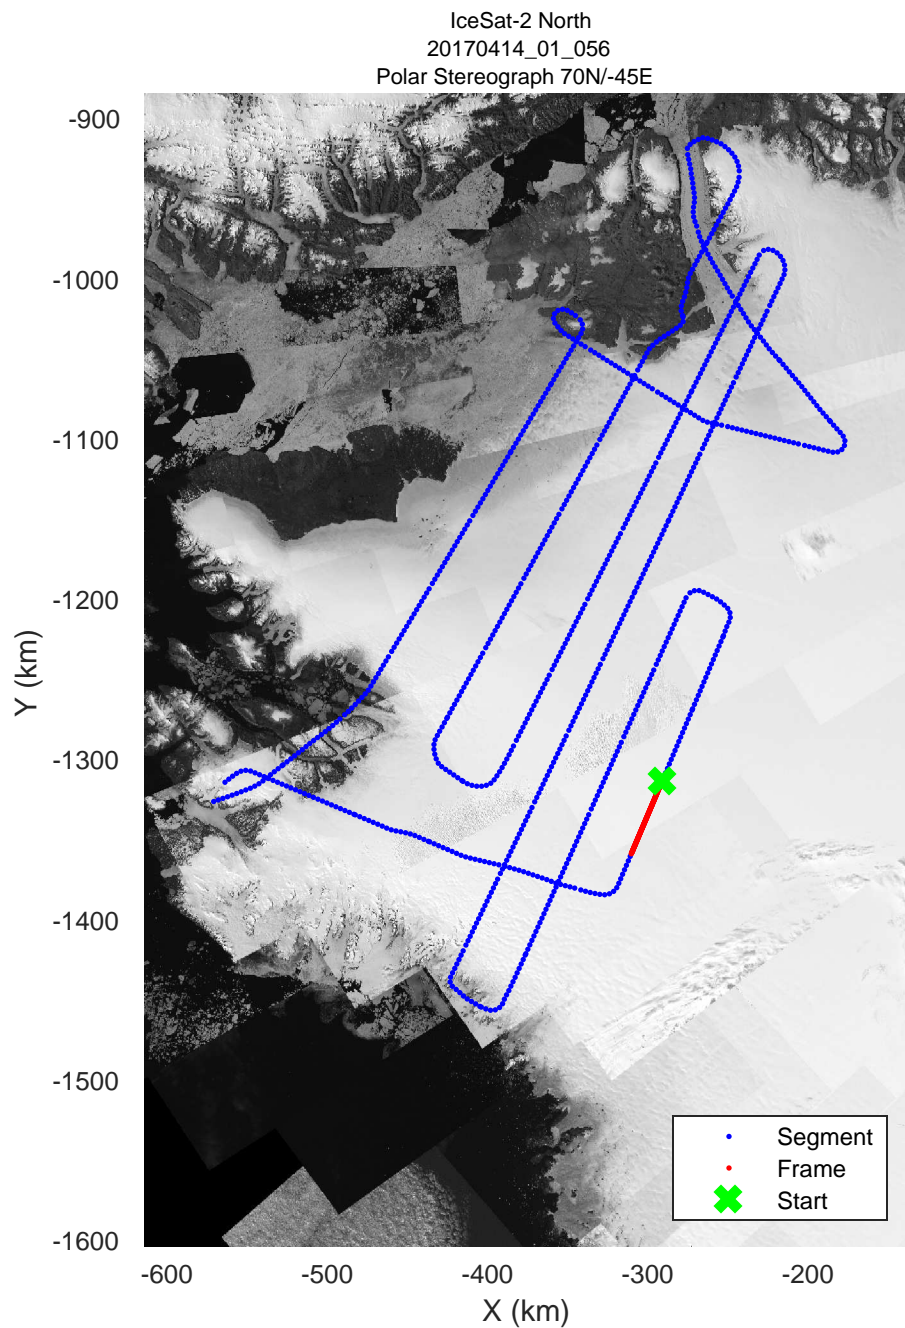

rds 2017_Greenland_P3: "IceSat-2 North" 20170414_01_053: 16:37:09.4 to 16:43:32.4 GPS

rds 2017_Greenland_P3: "IceSat-2 North" 20170414_01_053: 16:37:09.4 to 16:43:32.4 GPS

IceSat-2 North
20170414_01_054
Polar Stereograph 70N/-45E

rds 2017_Greenland_P3: "IceSat-2 North" 20170414_01_054: 16:43:32.7 to 16:49:44.4 GPS

rds 2017_Greenland_P3: "IceSat-2 North" 20170414_01_054: 16:43:32.7 to 16:49:44.4 GPS

rds 2017_Greenland_P3: "IceSat-2 North" 20170414_01_055: 16:49:44.7 to 16:55:58.8 GPS

rds 2017_Greenland_P3: "IceSat-2 North" 20170414_01_055: 16:49:44.7 to 16:55:58.8 GPS

rds 2017_Greenland_P3: "IceSat-2 North" 20170414_01_056: 16:55:59.1 to 17:02:11.5 GPS

rds 2017_Greenland_P3: "IceSat-2 North" 20170414_01_056: 16:55:59.1 to 17:02:11.5 GPS