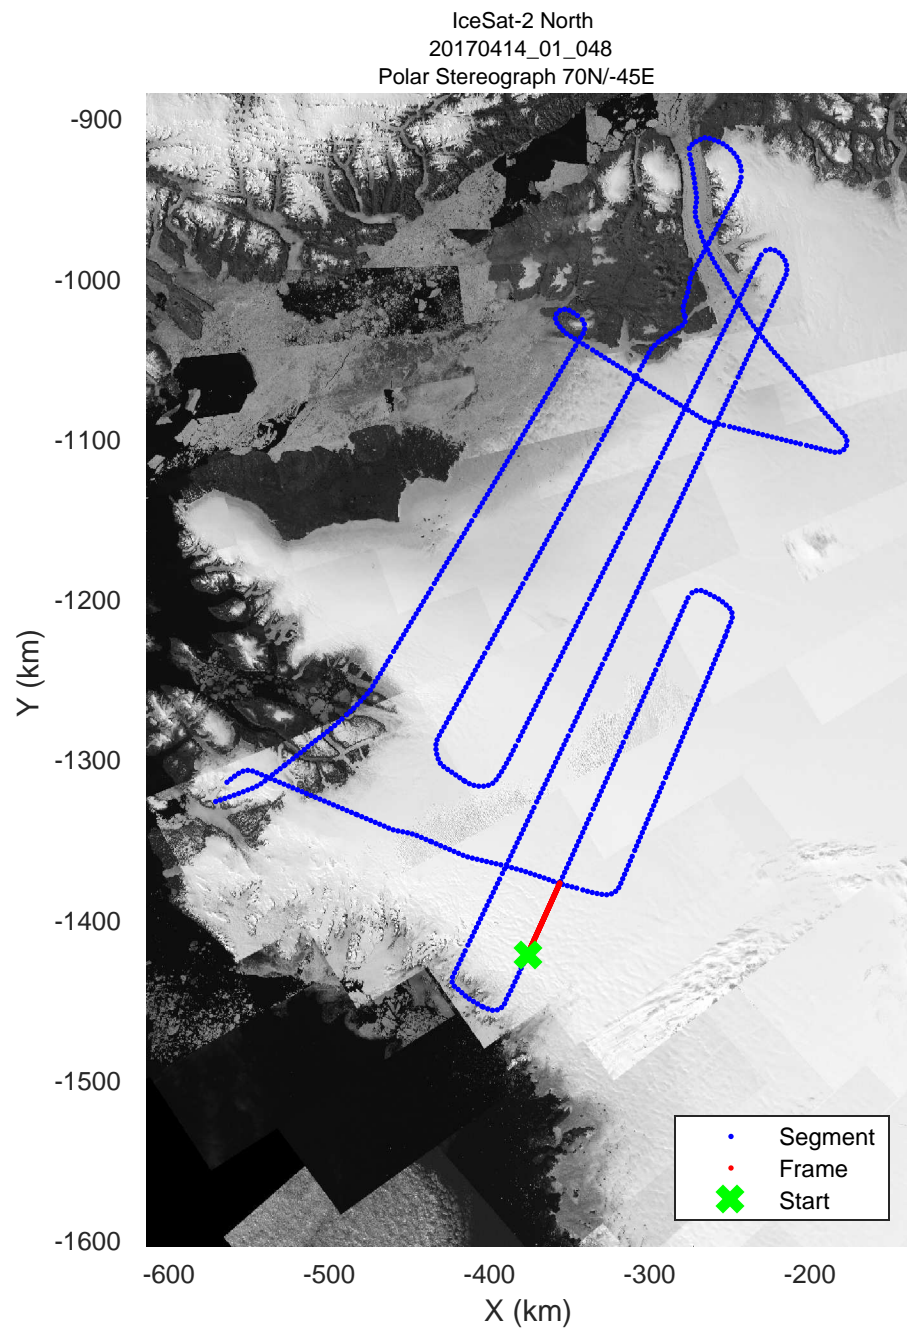

rds 2017_Greenland_P3: "IceSat-2 North" 20170414_01_045: 15:46:58.6 to 15:53:07.1 GPS

rds 2017_Greenland_P3: "IceSat-2 North" 20170414_01_046: 15:53:07.4 to 16:00:12.1 GPS

rds 2017_Greenland_P3: "IceSat-2 North" 20170414_01_046: 15:53:07.4 to 16:00:12.1 GPS

rds 2017_Greenland_P3: "IceSat-2 North" 20170414_01_047: 16:00:12.4 to 16:06:32.0 GPS

rds 2017_Greenland_P3: "IceSat-2 North" 20170414_01_047: 16:00:12.4 to 16:06:32.0 GPS

rds 2017_Greenland_P3: "IceSat-2 North" 20170414_01_048: 16:06:32.2 to 16:12:27.2 GPS