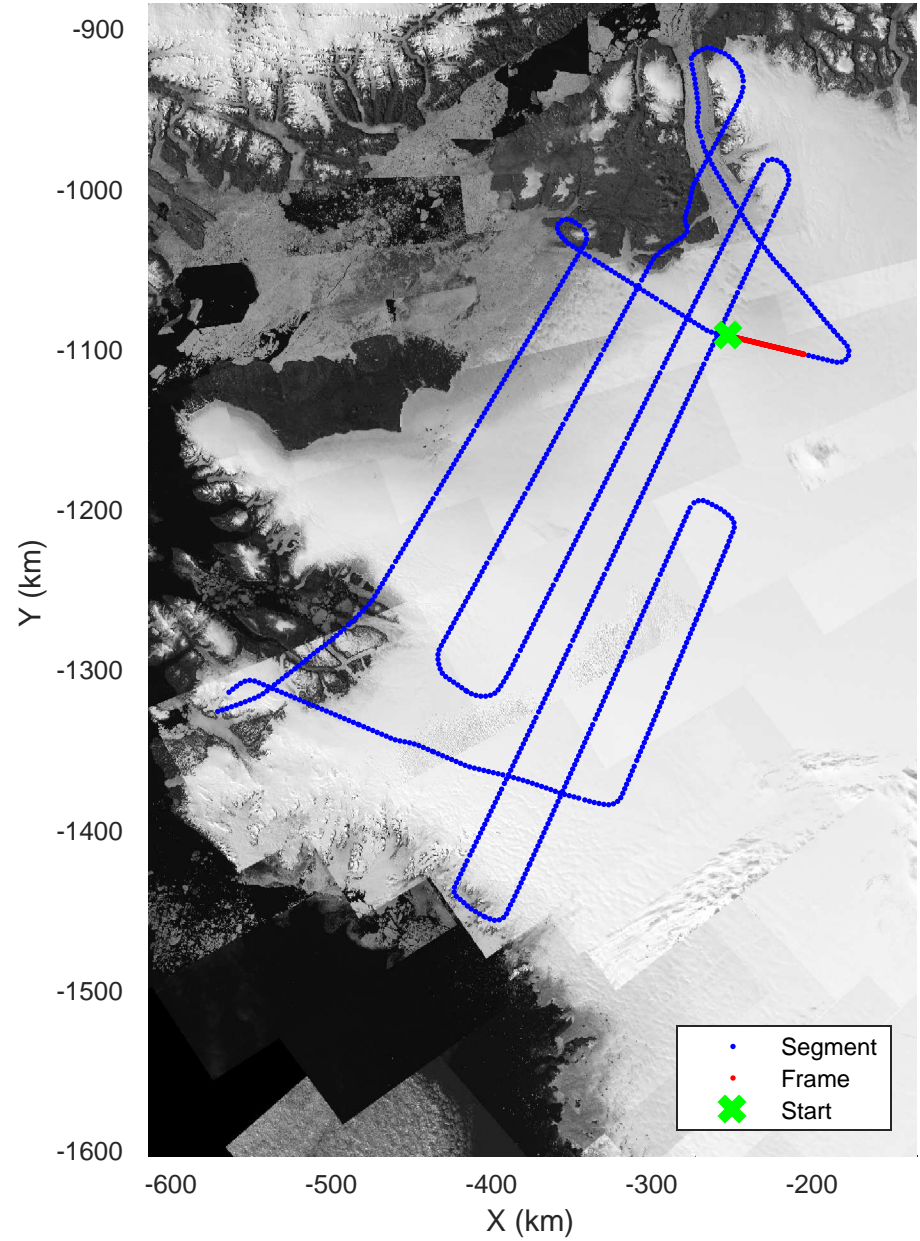

rds 2017_Greenland_P3: "IceSat-2 North" 20170414_01_010: 12:04:21.3 to 12:10:40.2 GPS

rds 2017_Greenland_P3: "IceSat-2 North" 20170414_01_010: 12:04:21.3 to 12:10:40.2 GPS

rds 2017_Greenland_P3: "IceSat-2 North" 20170414_01_011: 12:10:40.4 to 12:16:52.6 GPS

rds 2017_Greenland_P3: "IceSat-2 North" 20170414_01_011: 12:10:40.4 to 12:16:52.6 GPS

IceSat-2 North
20170414_01_012
Polar Stereograph 70N/-45E

rds 2017_Greenland_P3: "IceSat-2 North" 20170414_01_012: 12:16:52.8 to 12:23:01.1 GPS