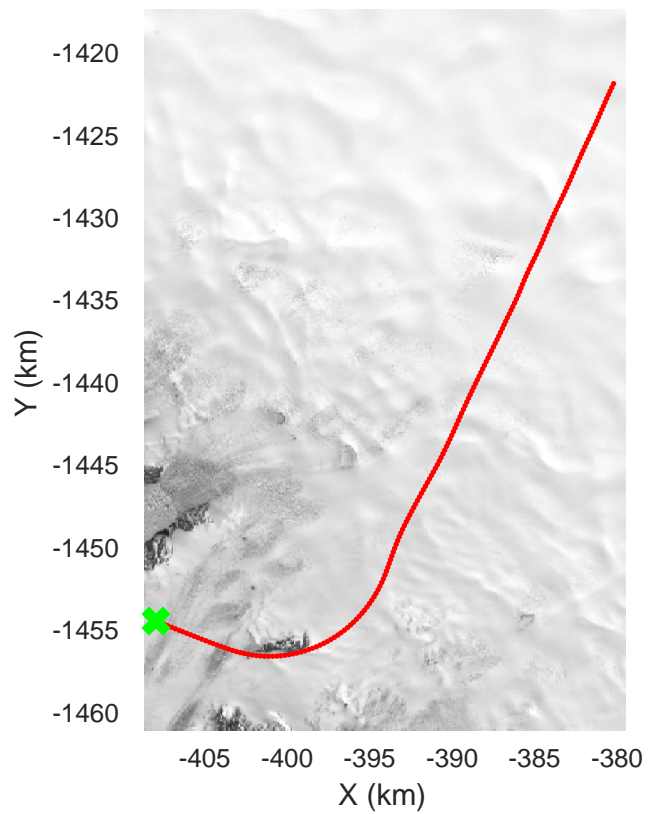

rds 2017_Greenland_P3: "IceSat-2 North" 20170414_01_045: 15:46:58.6 to 15:53:07.1 GPS

rds 2017_Greenland_P3: "IceSat-2 North" 20170414_01_046: 15:53:07.4 to 16:00:12.1 GPS

rds 2017_Greenland_P3: "IceSat-2 North" 20170414_01_046: 15:53:07.4 to 16:00:12.1 GPS