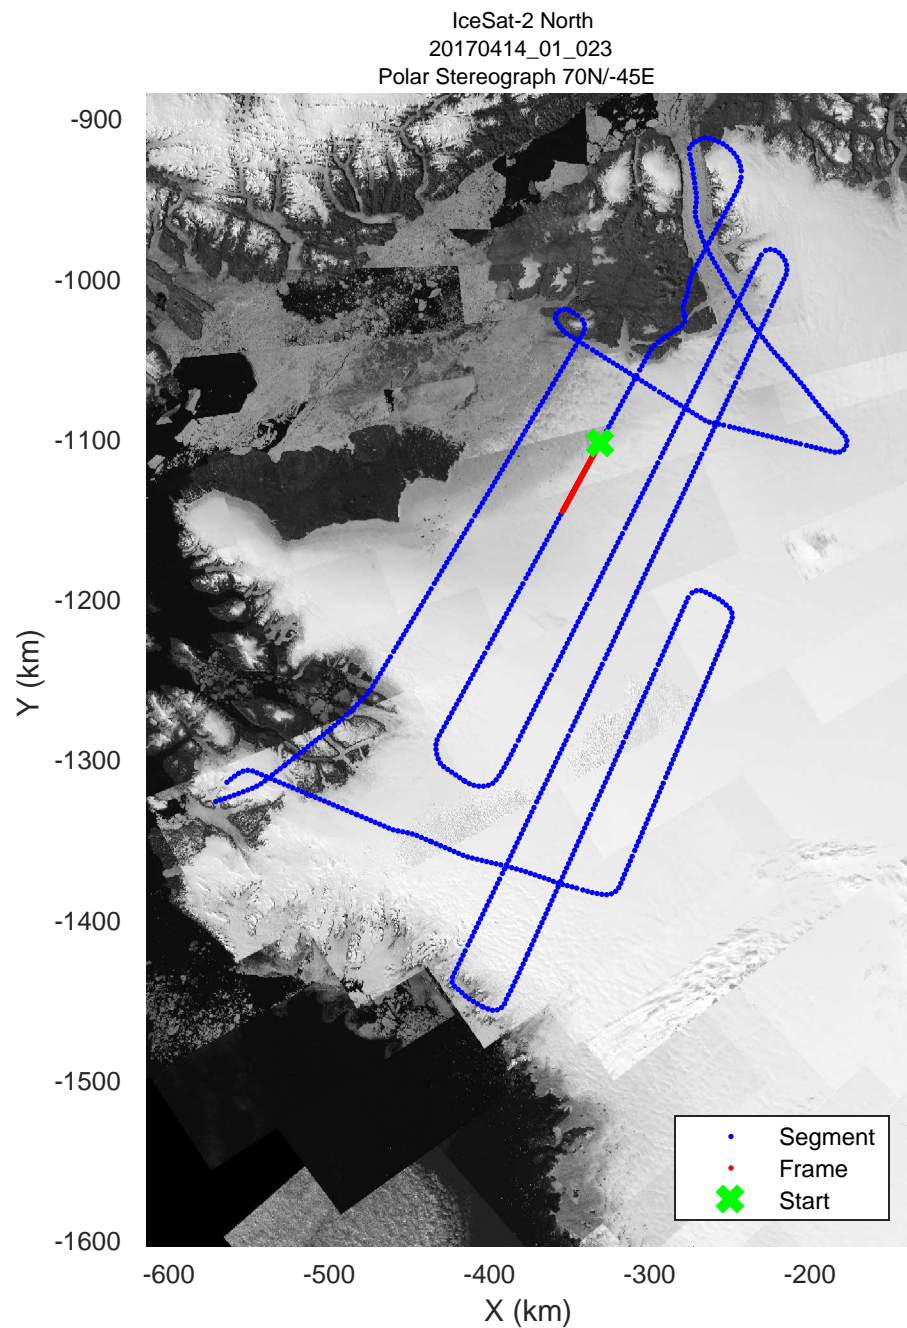

rds 2017_Greenland_P3: "IceSat-2 North" 20170414_01_021: 13:15:49.9 to 13:22:15.0 GPS

rds 2017_Greenland_P3: "IceSat-2 North" 20170414_01_022: 13:22:15.2 to 13:28:43.2 GPS

rds 2017_Greenland_P3: "IceSat-2 North" 20170414_01_022: 13:22:15.2 to 13:28:43.2 GPS