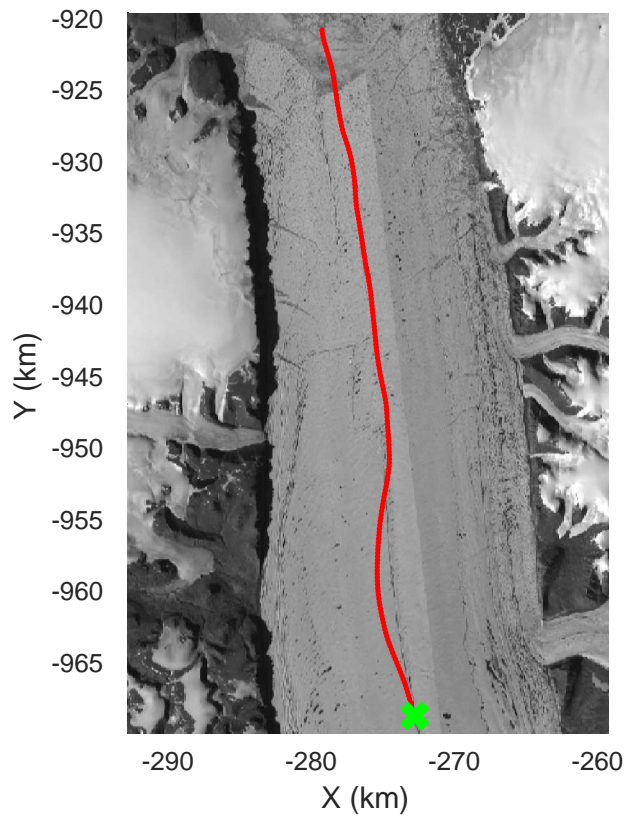

rds 2017_Greenland_P3: "IceSat-2 North" 20170414_01_015: 12:35:24.8 to 12:41:37.3 GPS

rds 2017_Greenland_P3: "IceSat-2 North" 20170414_01_016: 12:41:37.6 to 12:47:56.9 GPS

rds 2017_Greenland_P3: "IceSat-2 North" 20170414_01_016: 12:41:37.6 to 12:47:56.9 GPS