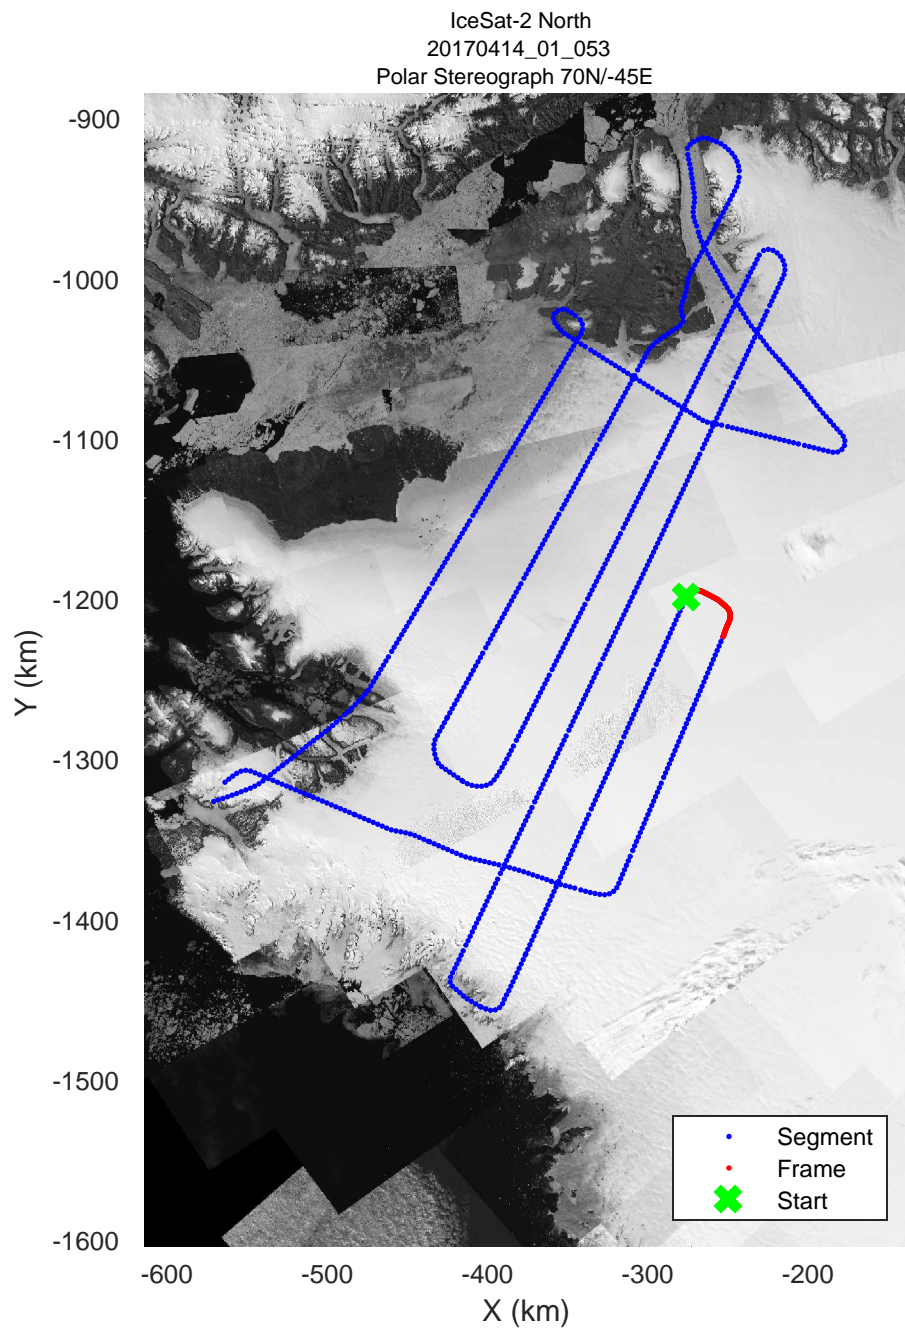

rds 2017_Greenland_P3: "IceSat-2 North" 20170414_01_050: 16:18:36.1 to 16:24:45.2 GPS

rds 2017_Greenland_P3: "IceSat-2 North" 20170414_01_050: 16:18:36.1 to 16:24:45.2 GPS

rds 2017_Greenland_P3: "IceSat-2 North" 20170414_01_051: 16:24:45.5 to 16:30:57.8 GPS

rds 2017_Greenland_P3: "IceSat-2 North" 20170414_01_051: 16:24:45.5 to 16:30:57.8 GPS

rds 2017_Greenland_P3: "IceSat-2 North" 20170414_01_052: 16:30:58.1 to 16:37:09.2 GPS

rds 2017_Greenland_P3: "IceSat-2 North" 20170414_01_052: 16:30:58.1 to 16:37:09.2 GPS

rds 2017_Greenland_P3: "IceSat-2 North" 20170414_01_053: 16:37:09.4 to 16:43:32.4 GPS

rds 2017_Greenland_P3: "IceSat-2 North" 20170414_01_053: 16:37:09.4 to 16:43:32.4 GPS

IceSat-2 North
20170414_01_054
Polar Stereograph 70N/-45E