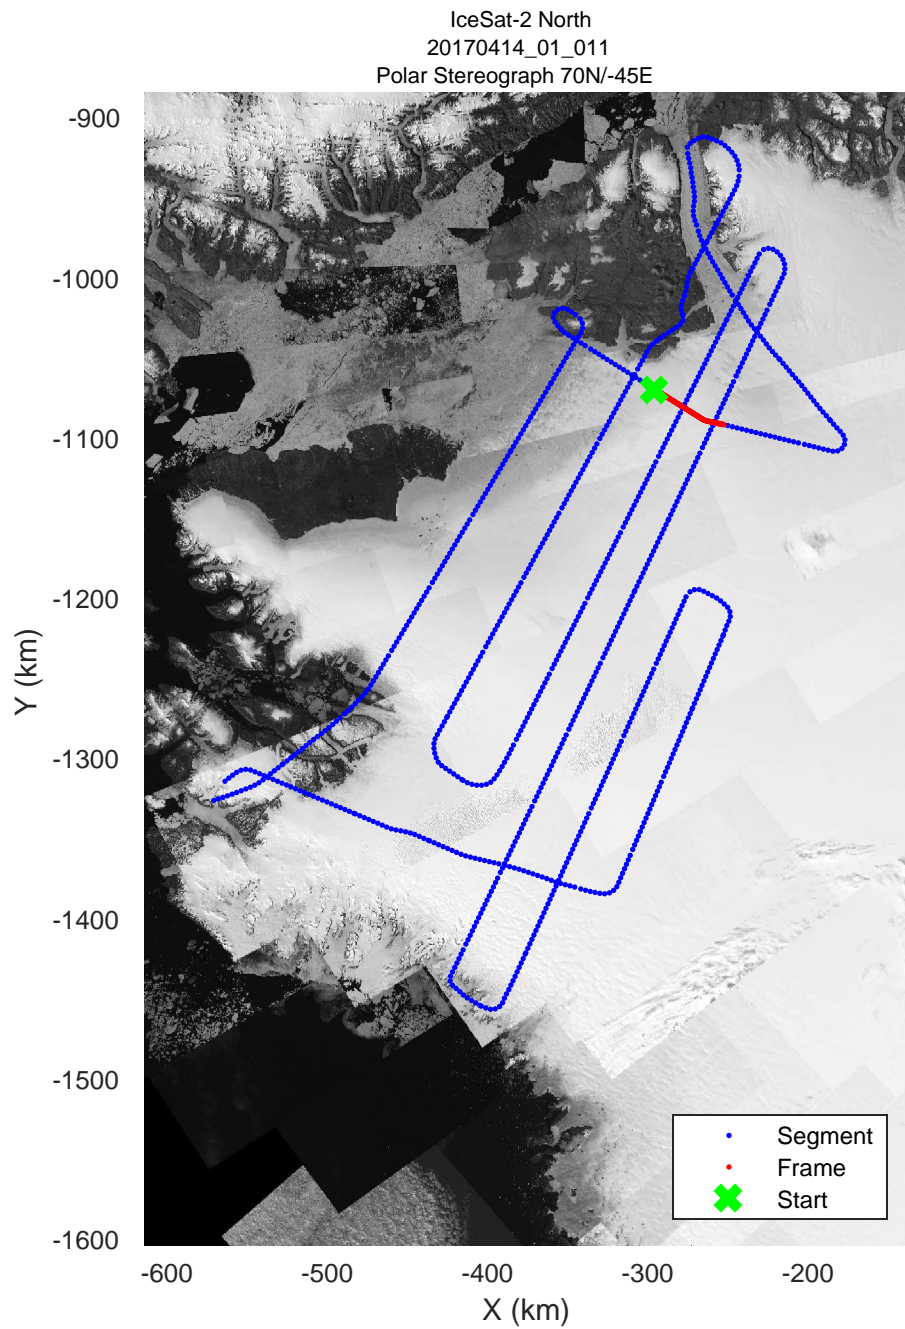

rds 2017_Greenland_P3: "IceSat-2 North" 20170414_01_008: 11:50:53.3 to 11:57:13.9 GPS

rds 2017_Greenland_P3: "IceSat-2 North" 20170414_01_009: 11:57:14.1 to 12:04:21.0 GPS

rds 2017_Greenland_P3: "IceSat-2 North" 20170414_01_009: 11:57:14.1 to 12:04:21.0 GPS

rds 2017_Greenland_P3: "IceSat-2 North" 20170414_01_010: 12:04:21.3 to 12:10:40.2 GPS

rds 2017_Greenland_P3: "IceSat-2 North" 20170414_01_010: 12:04:21.3 to 12:10:40.2 GPS

rds 2017_Greenland_P3: "IceSat-2 North" 20170414_01_011: 12:10:40.4 to 12:16:52.6 GPS