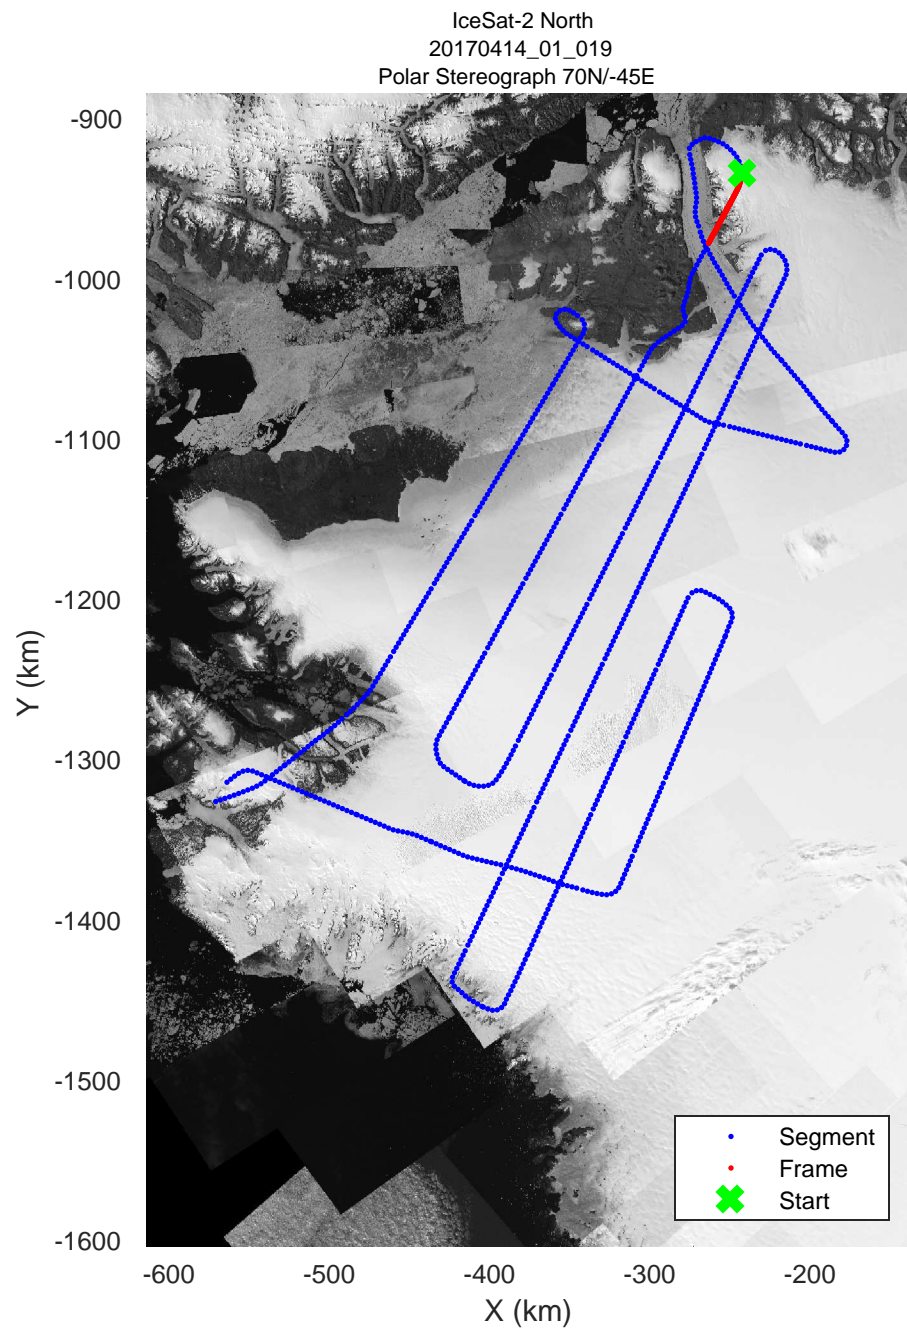

rds 2017_Greenland_P3: "IceSat-2 North" 20170414_01_017: 12:47:57.1 to 12:55:56.9 GPS

rds 2017_Greenland_P3: "IceSat-2 North" 20170414_01_017: 12:47:57.1 to 12:55:56.9 GPS

rds 2017_Greenland_P3: "IceSat-2 North" 20170414_01_018: 12:55:57.1 to 13:03:17.0 GPS

rds 2017_Greenland_P3: "IceSat-2 North" 20170414_01_018: 12:55:57.1 to 13:03:17.0 GPS

rds 2017_Greenland_P3: "IceSat-2 North" 20170414_01_019: 13:03:17.2 to 13:09:00.2 GPS

rds 2017_Greenland_P3: "IceSat-2 North" 20170414_01_019: 13:03:17.2 to 13:09:00.2 GPS