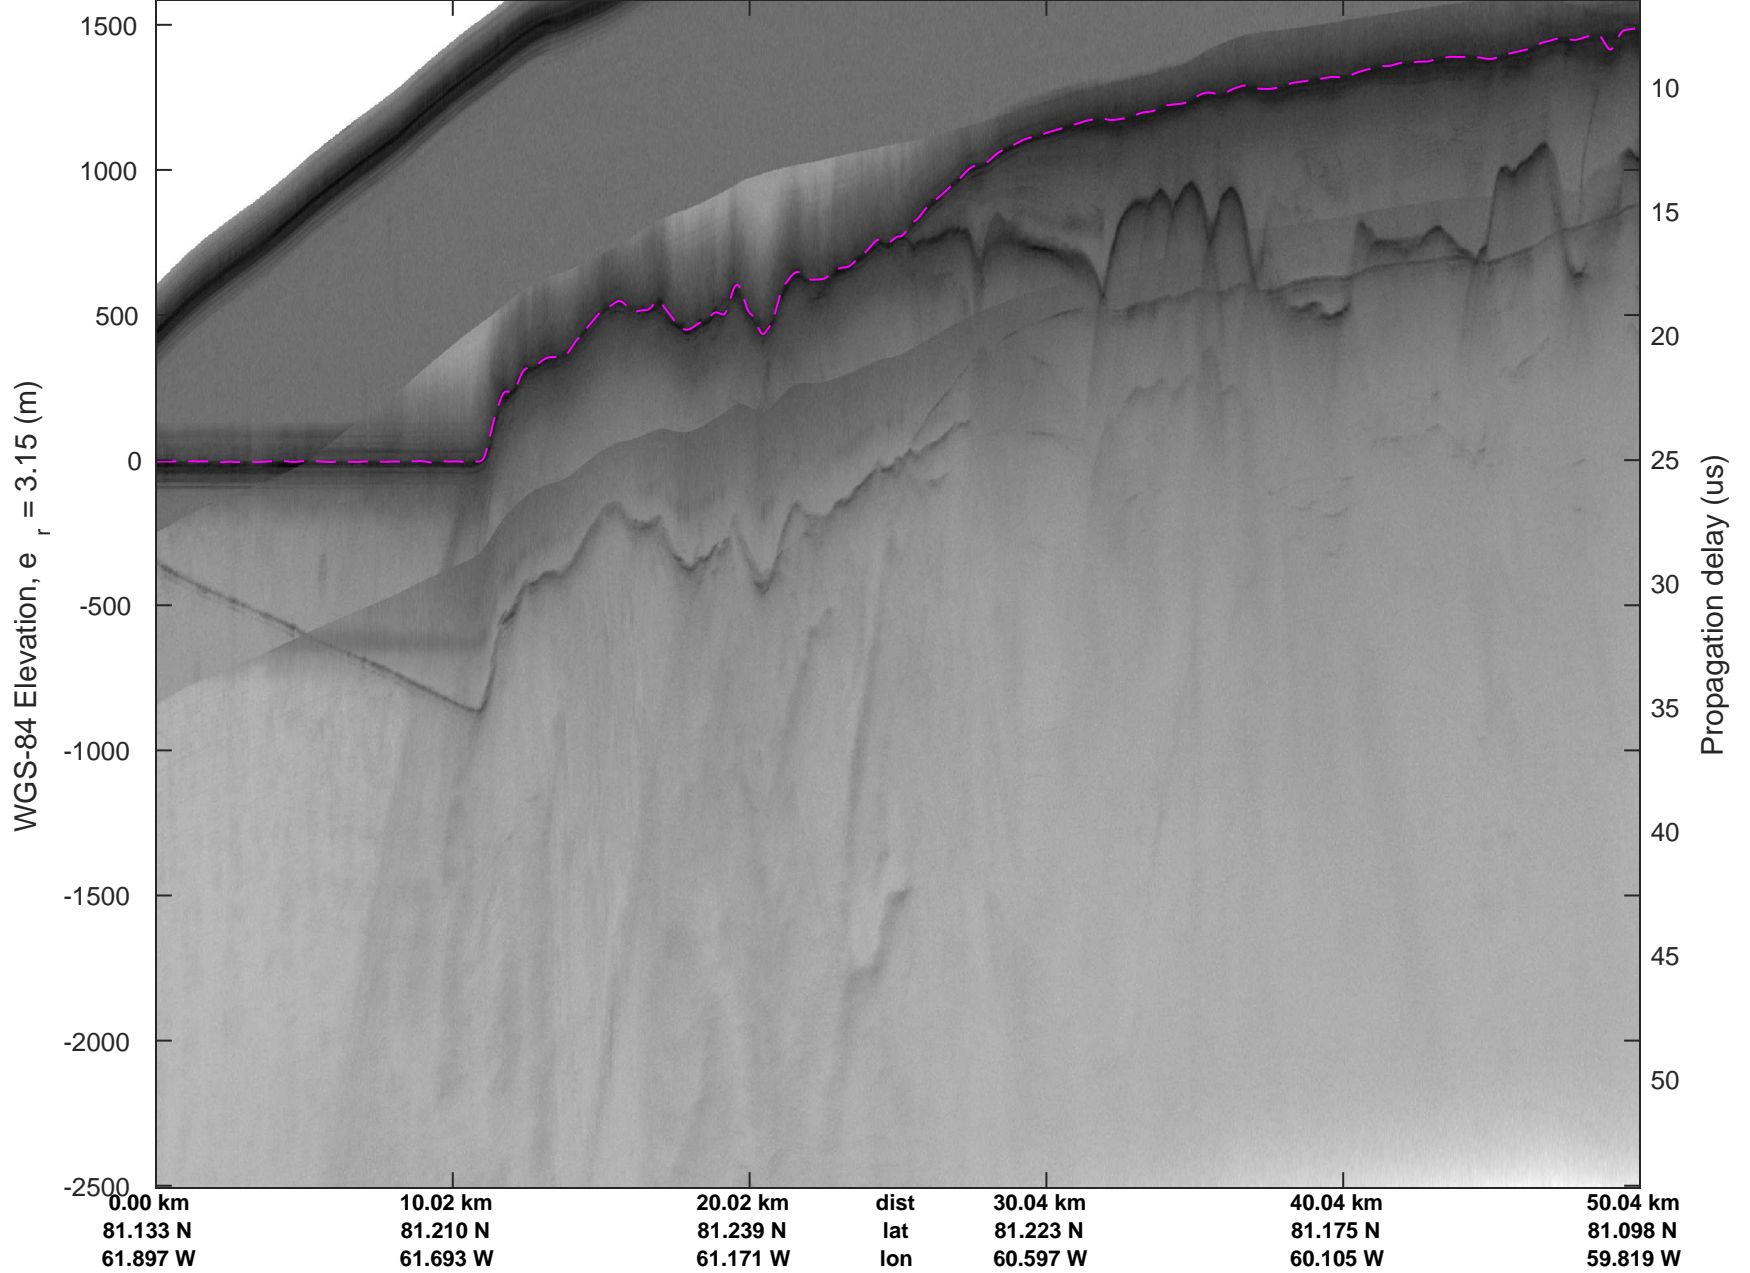

rds 2017_Greenland_P3: "IceSat-2 North" 20170414_01_018: 12:55:57.1 to 13:03:17.0 GPS