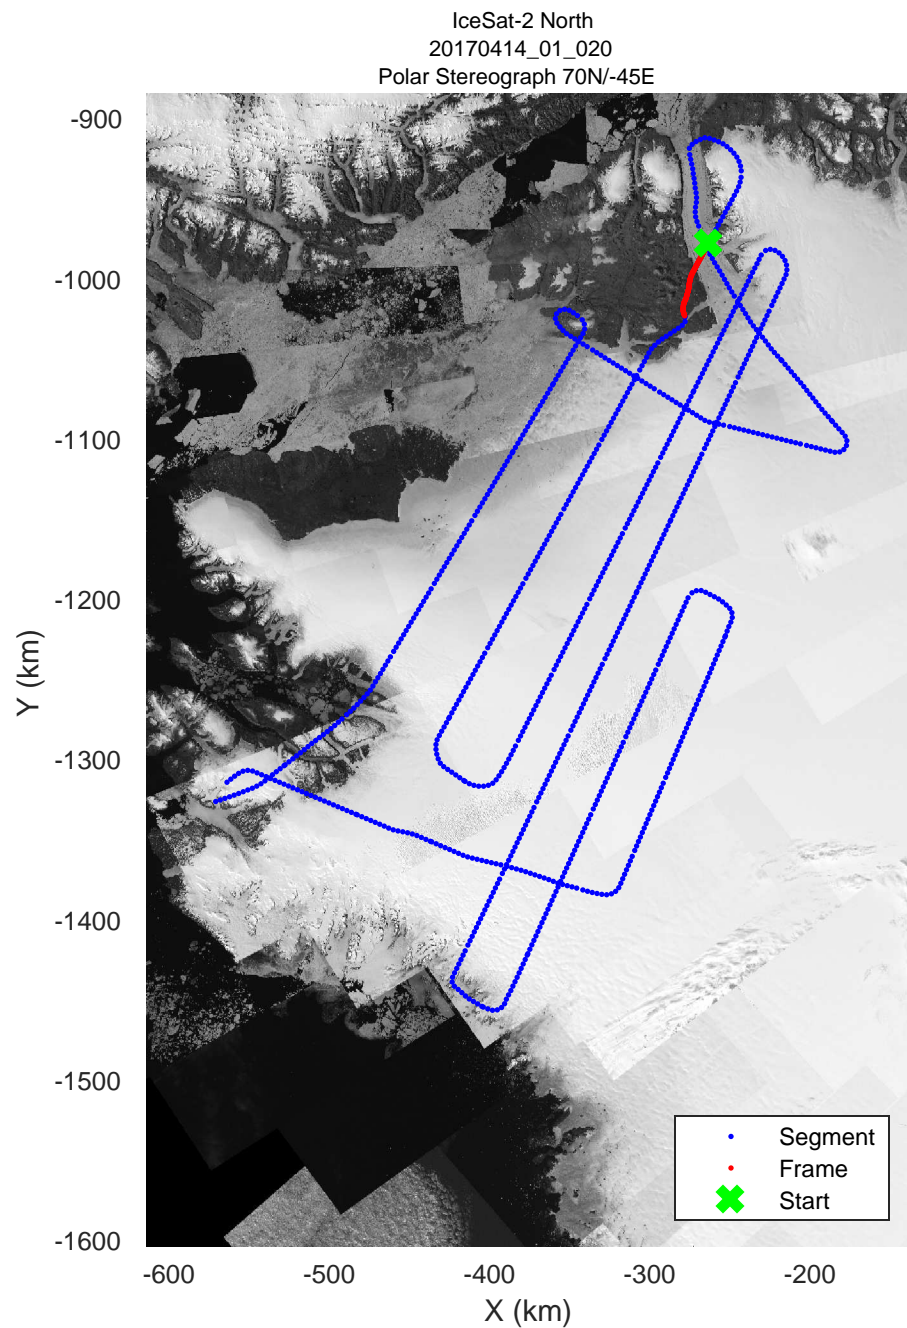

rds 2017_Greenland_P3: "IceSat-2 North" 20170414_01_018: 12:55:57.1 to 13:03:17.0 GPS

rds 2017_Greenland_P3: "IceSat-2 North" 20170414_01_019: 13:03:17.2 to 13:09:00.2 GPS

rds 2017_Greenland_P3: "IceSat-2 North" 20170414_01_019: 13:03:17.2 to 13:09:00.2 GPS