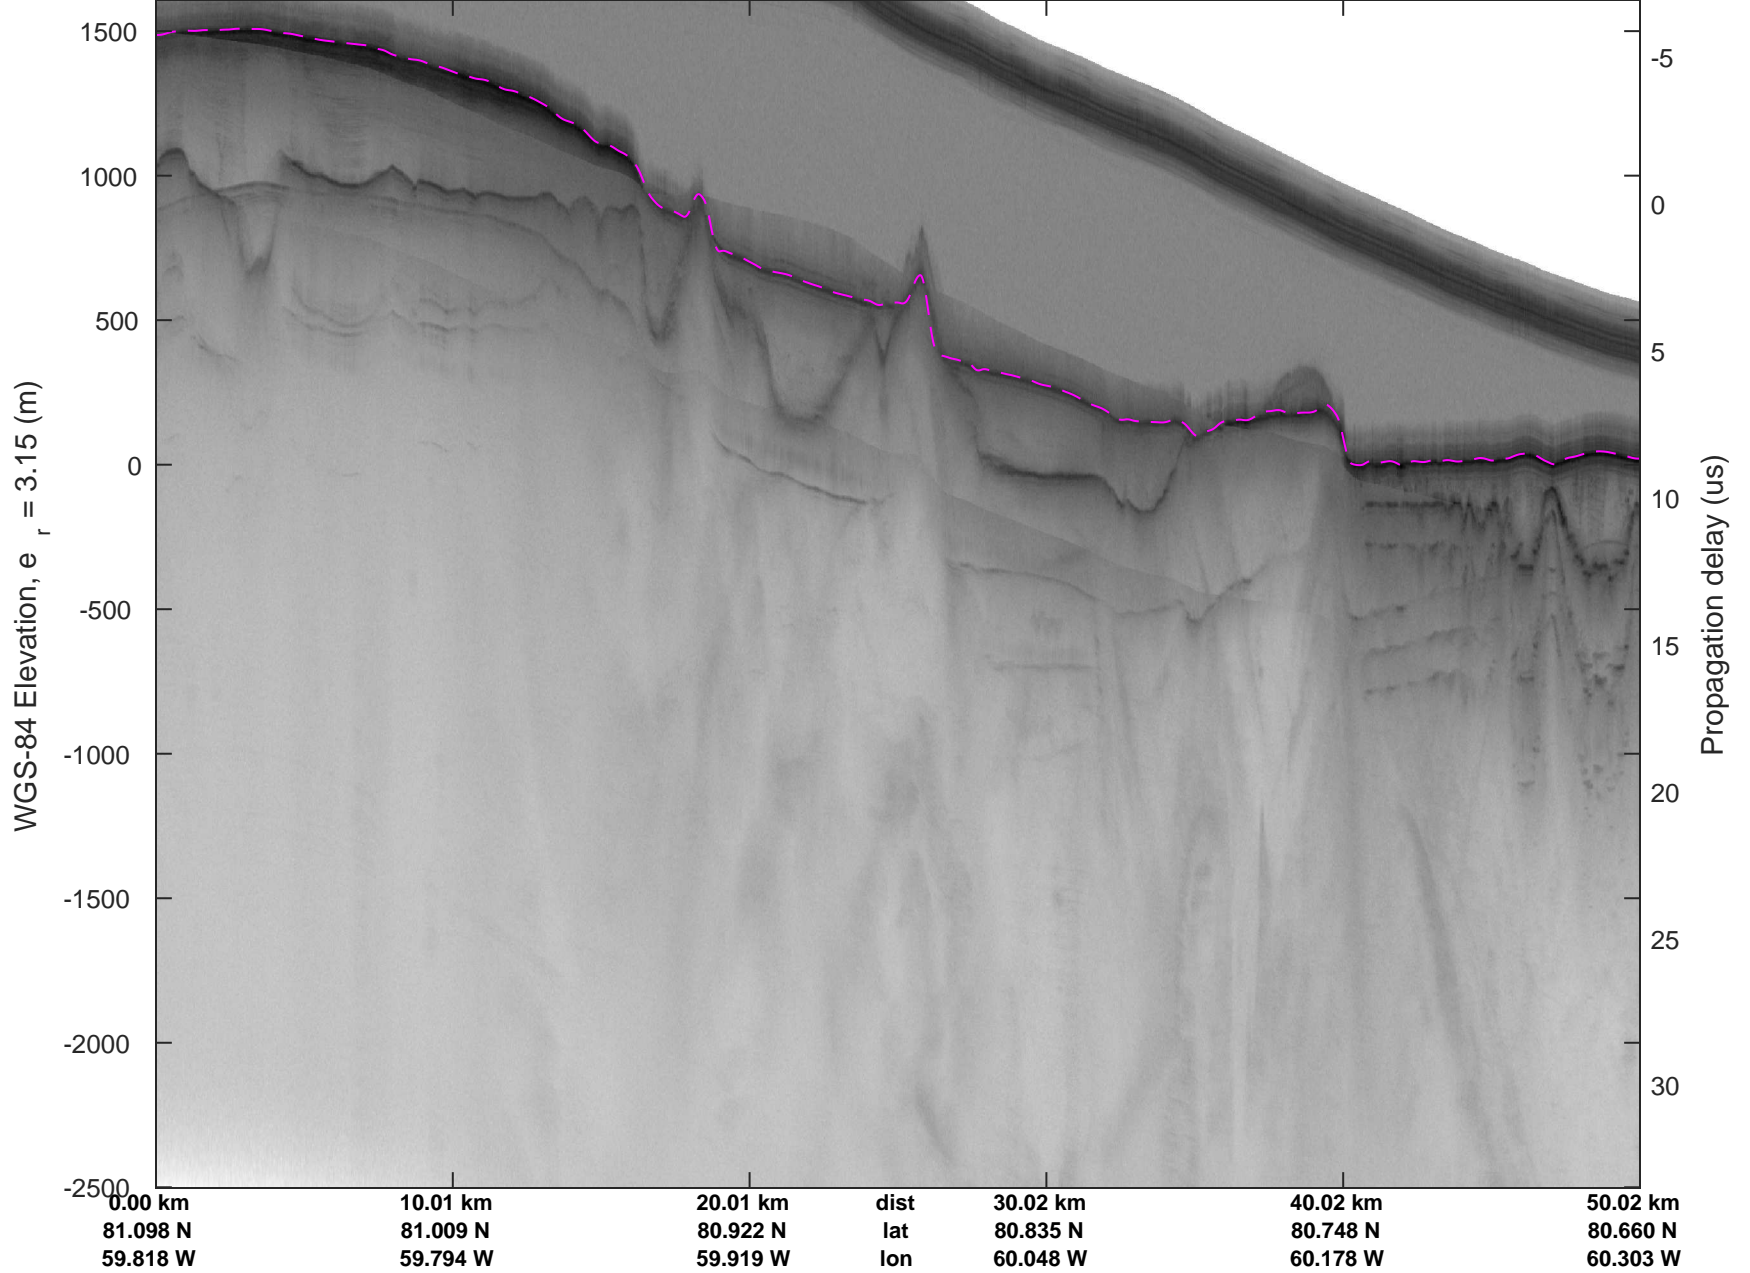

rds 2017_Greenland_P3: "IceSat-2 North" 20170414_01_018: 12:55:57.1 to 13:03:17.0 GPS

rds 2017_Greenland_P3: "IceSat-2 North" 20170414_01_019: 13:03:17.2 to 13:09:00.2 GPS

rds 2017_Greenland_P3: "IceSat-2 North" 20170414_01_019: 13:03:17.2 to 13:09:00.2 GPS

rds 2017_Greenland_P3: "IceSat-2 North" 20170414_01_020: 13:09:00.5 to 13:15:49.6 GPS

rds 2017_Greenland_P3: "IceSat-2 North" 20170414_01_020: 13:09:00.5 to 13:15:49.6 GPS

rds 2017_Greenland_P3: "IceSat-2 North" 20170414_01_021: 13:15:49.9 to 13:22:15.0 GPS