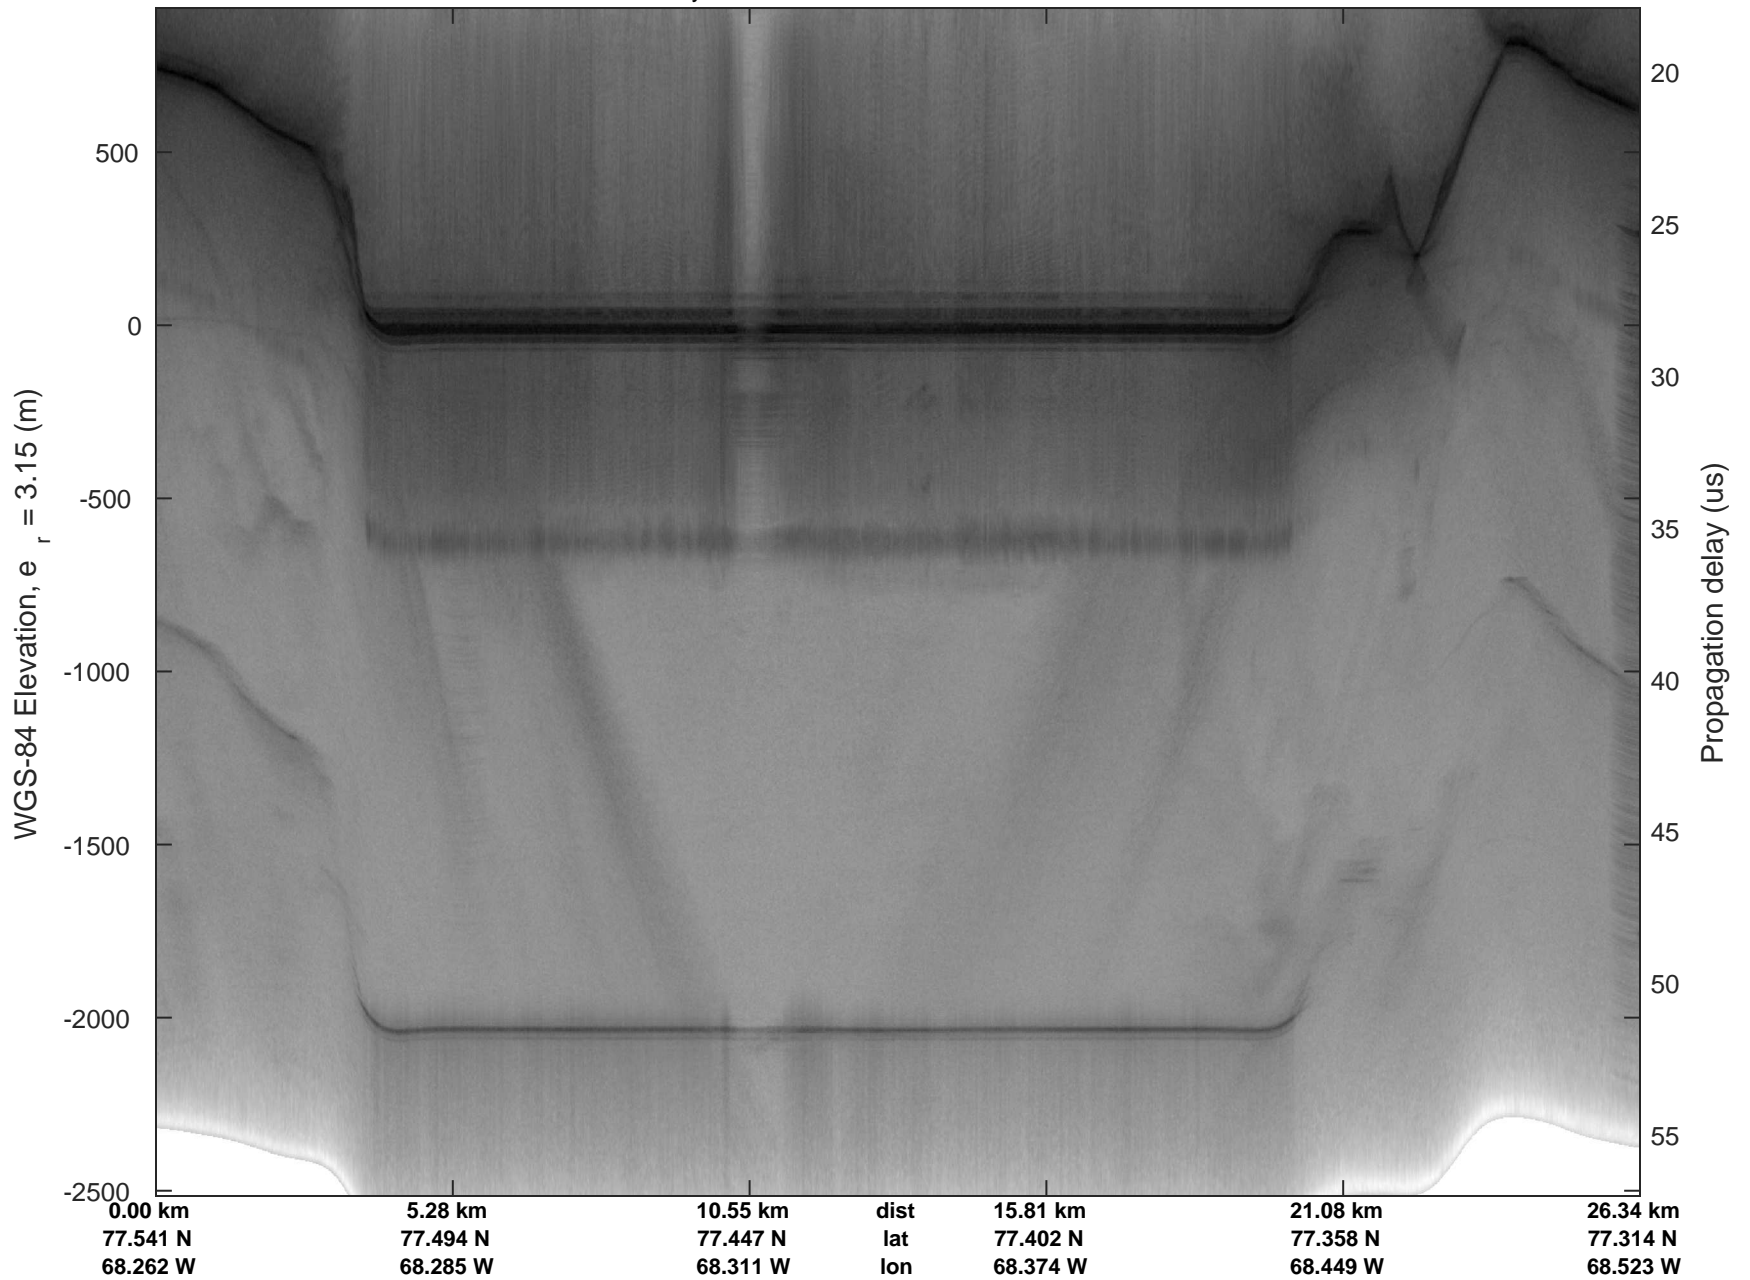

CryoVex 2
20170411_10_001
Polar Stereograph 70N/-45E

rds 2017_Greenland_P3: "CryoVex 2" 20170411_10_001: 18:13:32.1 to 18:19:25.0 GPS

rds 2017_Greenland_P3: "CryoVex 2" 20170411_10_001: 18:13:32.1 to 18:19:25.0 GPS

CryoVex 2
20170411_10_002
Polar Stereograph 70N/-45E

rds 2017_Greenland_P3: "CryoVex 2" 20170411_10_002: 18:19:27.7 to 18:25:17.7 GPS

rds 2017_Greenland_P3: "CryoVex 2" 20170411_10_002: 18:19:27.7 to 18:25:17.7 GPS

CryoVex 2
 20170411_10_003
 Polar Stereograph 70N/-45E

rds 2017_Greenland_P3: "CryoVex 2" 20170411_10_003: 18:25:19.4 to 18:28:21.7 GPS

rds 2017_Greenland_P3: "CryoVex 2" 20170411_10_003: 18:25:19.4 to 18:28:21.7 GPS