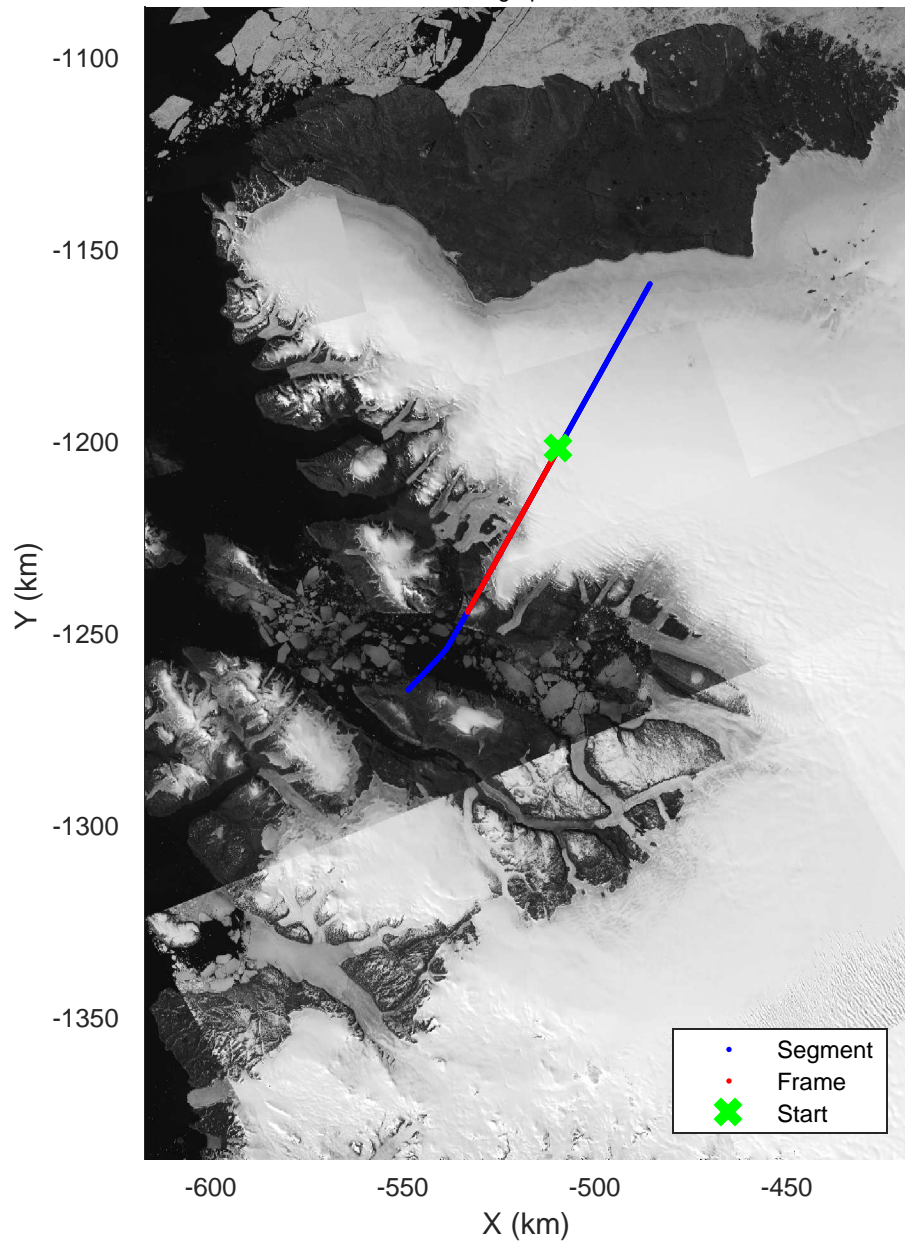

CryoVex 2
20170411_10_001
Polar Stereograph 70N/-45E

rds 2017_Greenland_P3: "CryoVex 2" 20170411_10_001: 18:13:32.1 to 18:19:25.0 GPS

rds 2017_Greenland_P3: "CryoVex 2" 20170411_10_001: 18:13:32.1 to 18:19:25.0 GPS

CryoVex 2
20170411_10_002
Polar Stereograph 70N/-45E

rds 2017_Greenland_P3: "CryoVex 2" 20170411_10_002: 18:19:27.7 to 18:25:17.7 GPS

rds 2017_Greenland_P3: "CryoVex 2" 20170411_10_002: 18:19:27.7 to 18:25:17.7 GPS

CryoVex 2
 20170411_10_003
 Polar Stereograph 70N/-45E

rds 2017_Greenland_P3: "CryoVex 2" 20170411_10_003: 18:25:19.4 to 18:28:21.7 GPS

rds 2017_Greenland_P3: "CryoVex 2" 20170411_10_003: 18:25:19.4 to 18:28:21.7 GPS