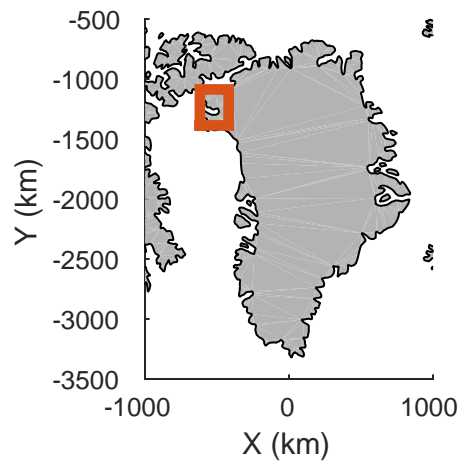

CryoVex 2
20170411_10_001
Polar Stereograph 70N/-45E

rds 2017_Greenland_P3: "CryoVex 2" 20170411_10_001: 18:13:32.1 to 18:19:25.0 GPS

rds 2017_Greenland_P3: "CryoVex 2" 20170411_10_001: 18:13:32.1 to 18:19:25.0 GPS

CryoVex 2
20170411_10_002
Polar Stereograph 70N/-45E

rds 2017_Greenland_P3: "CryoVex 2" 20170411_10_002: 18:19:27.7 to 18:25:17.7 GPS

rds 2017_Greenland_P3: "CryoVex 2" 20170411_10_002: 18:19:27.7 to 18:25:17.7 GPS

CryoVex 2
 20170411_10_003
 Polar Stereograph 70N/-45E

rds 2017_Greenland_P3: "CryoVex 2" 20170411_10_003: 18:25:19.4 to 18:28:21.7 GPS

rds 2017_Greenland_P3: "CryoVex 2" 20170411_10_003: 18:25:19.4 to 18:28:21.7 GPS