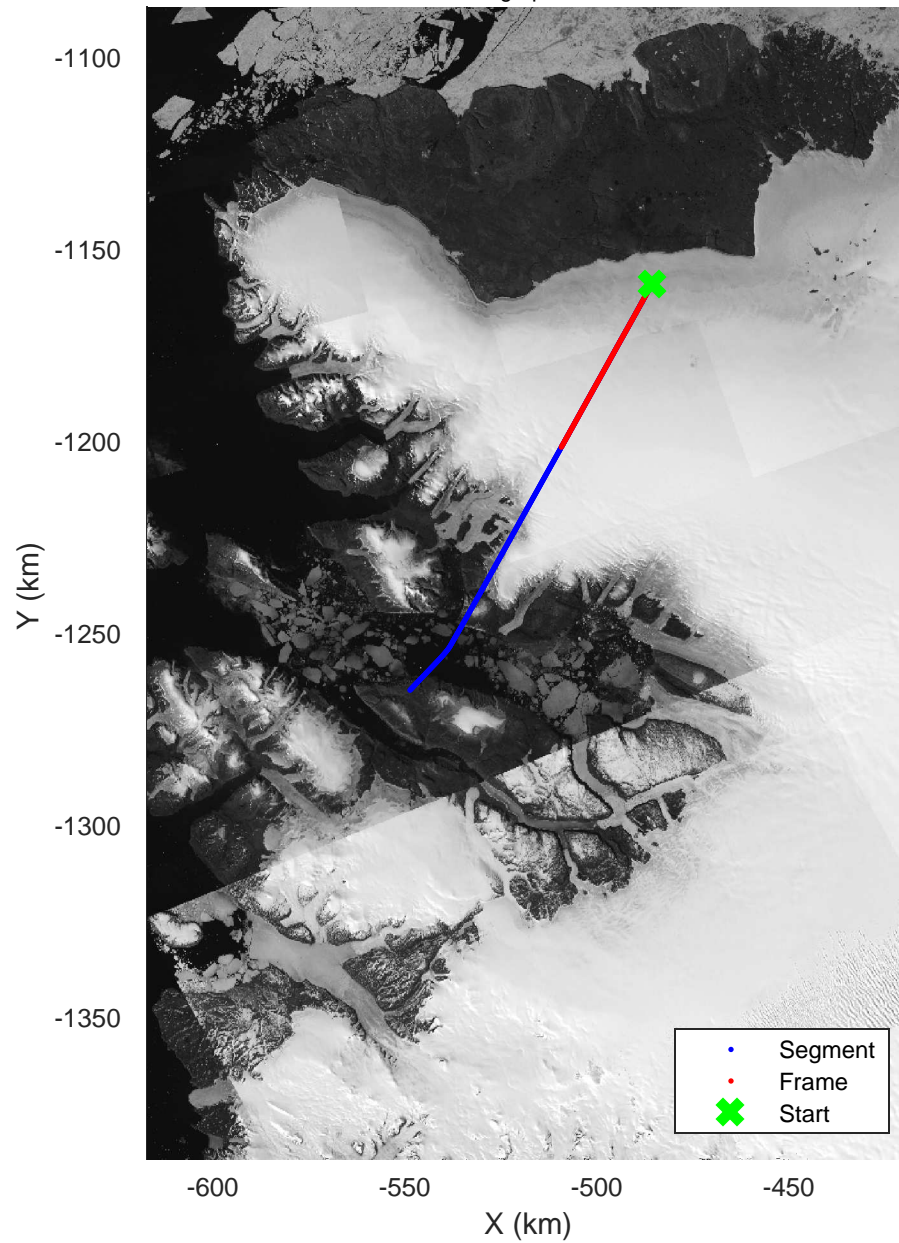

CryoVex 2
20170411_10_001
Polar Stereograph 70N/-45E

rds 2017_Greenland_P3: "CryoVex 2" 20170411_10_001: 18:13:32.1 to 18:19:25.0 GPS

rds 2017_Greenland_P3: "CryoVex 2" 20170411_10_001: 18:13:32.1 to 18:19:25.0 GPS

CryoVex 2
20170411_10_002
Polar Stereograph 70N/-45E

rds 2017_Greenland_P3: "CryoVex 2" 20170411_10_002: 18:19:27.7 to 18:25:17.7 GPS

rds 2017_Greenland_P3: "CryoVex 2" 20170411_10_002: 18:19:27.7 to 18:25:17.7 GPS

CryoVex 2
 20170411_10_003
 Polar Stereograph 70N/-45E

rds 2017_Greenland_P3: "CryoVex 2" 20170411_10_003: 18:25:19.4 to 18:28:21.7 GPS

rds 2017_Greenland_P3: "CryoVex 2" 20170411_10_003: 18:25:19.4 to 18:28:21.7 GPS