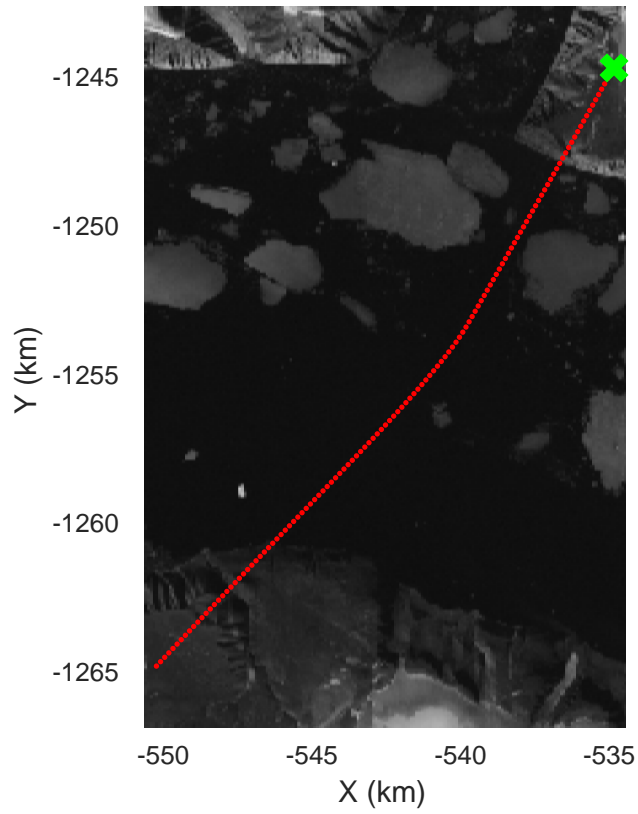

CryoVex 2
20170411_10_001
Polar Stereograph 70N/-45E

rds 2017_Greenland_P3: "CryoVex 2" 20170411_10_001: 18:13:32.1 to 18:19:25.0 GPS

rds 2017_Greenland_P3: "CryoVex 2" 20170411_10_001: 18:13:32.1 to 18:19:25.0 GPS

CryoVex 2
20170411_10_002
Polar Stereograph 70N/-45E

rds 2017_Greenland_P3: "CryoVex 2" 20170411_10_002: 18:19:27.7 to 18:25:17.7 GPS

rds 2017_Greenland_P3: "CryoVex 2" 20170411_10_002: 18:19:27.7 to 18:25:17.7 GPS

CryoVex 2
 20170411_10_003
 Polar Stereograph 70N/-45E

rds 2017_Greenland_P3: "CryoVex 2" 20170411_10_003: 18:25:19.4 to 18:28:21.7 GPS

rds 2017_Greenland_P3: "CryoVex 2" 20170411_10_003: 18:25:19.4 to 18:28:21.7 GPS