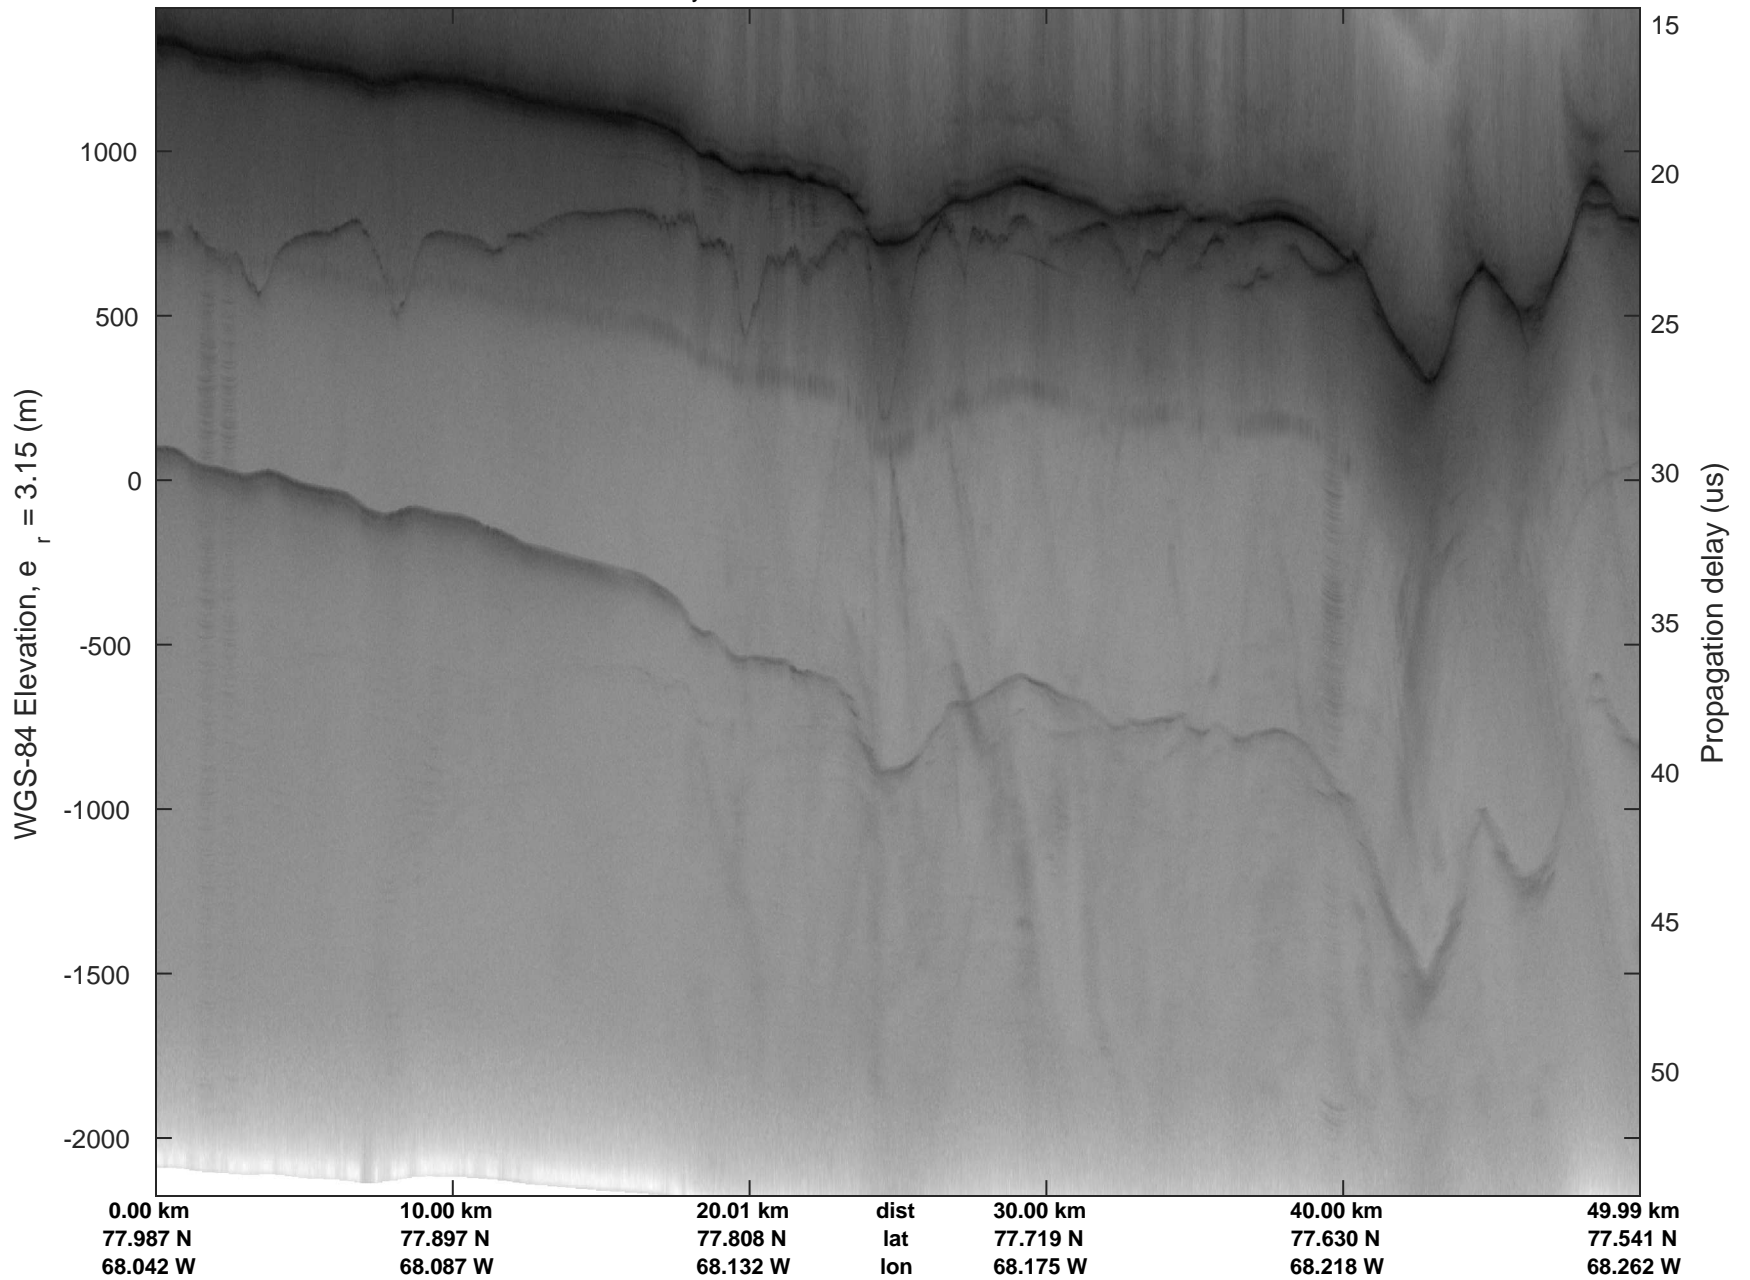

CryoVex 2
20170411_10_001
Polar Stereograph 70N/-45E

rds 2017_Greenland_P3: "CryoVex 2" 20170411_10_001: 18:13:32.1 to 18:19:25.0 GPS

rds 2017_Greenland_P3: "CryoVex 2" 20170411_10_001: 18:13:32.1 to 18:19:25.0 GPS

CryoVex 2
20170411_10_002
Polar Stereograph 70N/-45E

rds 2017_Greenland_P3: "CryoVex 2" 20170411_10_002: 18:19:27.7 to 18:25:17.7 GPS

rds 2017_Greenland_P3: "CryoVex 2" 20170411_10_002: 18:19:27.7 to 18:25:17.7 GPS

CryoVex 2
 20170411_10_003
 Polar Stereograph 70N/-45E

rds 2017_Greenland_P3: "CryoVex 2" 20170411_10_003: 18:25:19.4 to 18:28:21.7 GPS

rds 2017_Greenland_P3: "CryoVex 2" 20170411_10_003: 18:25:19.4 to 18:28:21.7 GPS