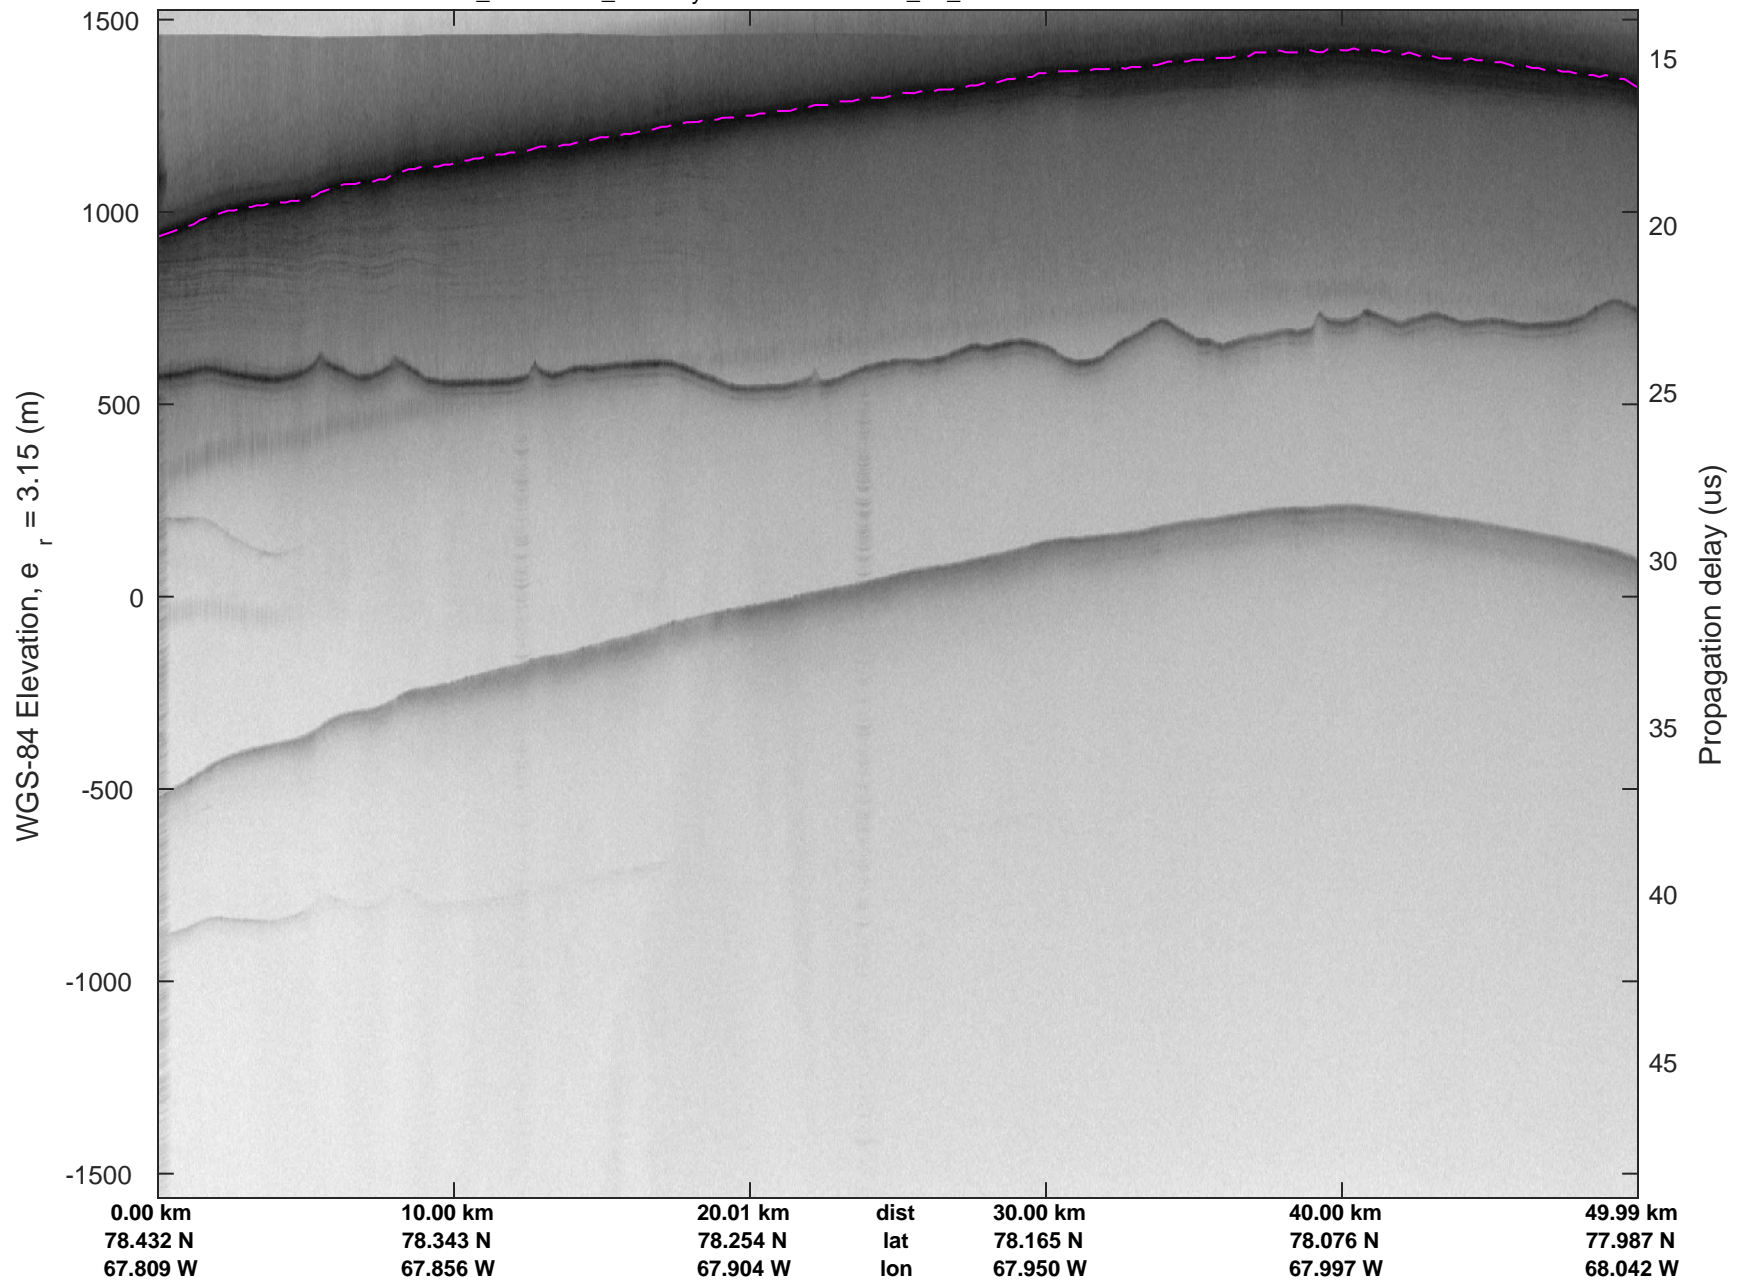

CryoVex 2
20170411_10_001
Polar Stereograph 70N/-45E

rds 2017_Greenland_P3: "CryoVex 2" 20170411_10_001: 18:13:32.1 to 18:19:25.0 GPS

rds 2017_Greenland_P3: "CryoVex 2" 20170411_10_001: 18:13:32.1 to 18:19:25.0 GPS

CryoVex 2
20170411_10_002
Polar Stereograph 70N/-45E

rds 2017_Greenland_P3: "CryoVex 2" 20170411_10_002: 18:19:27.7 to 18:25:17.7 GPS

rds 2017_Greenland_P3: "CryoVex 2" 20170411_10_002: 18:19:27.7 to 18:25:17.7 GPS

CryoVex 2
 20170411_10_003
 Polar Stereograph 70N/-45E

rds 2017_Greenland_P3: "CryoVex 2" 20170411_10_003: 18:25:19.4 to 18:28:21.7 GPS

rds 2017_Greenland_P3: "CryoVex 2" 20170411_10_003: 18:25:19.4 to 18:28:21.7 GPS