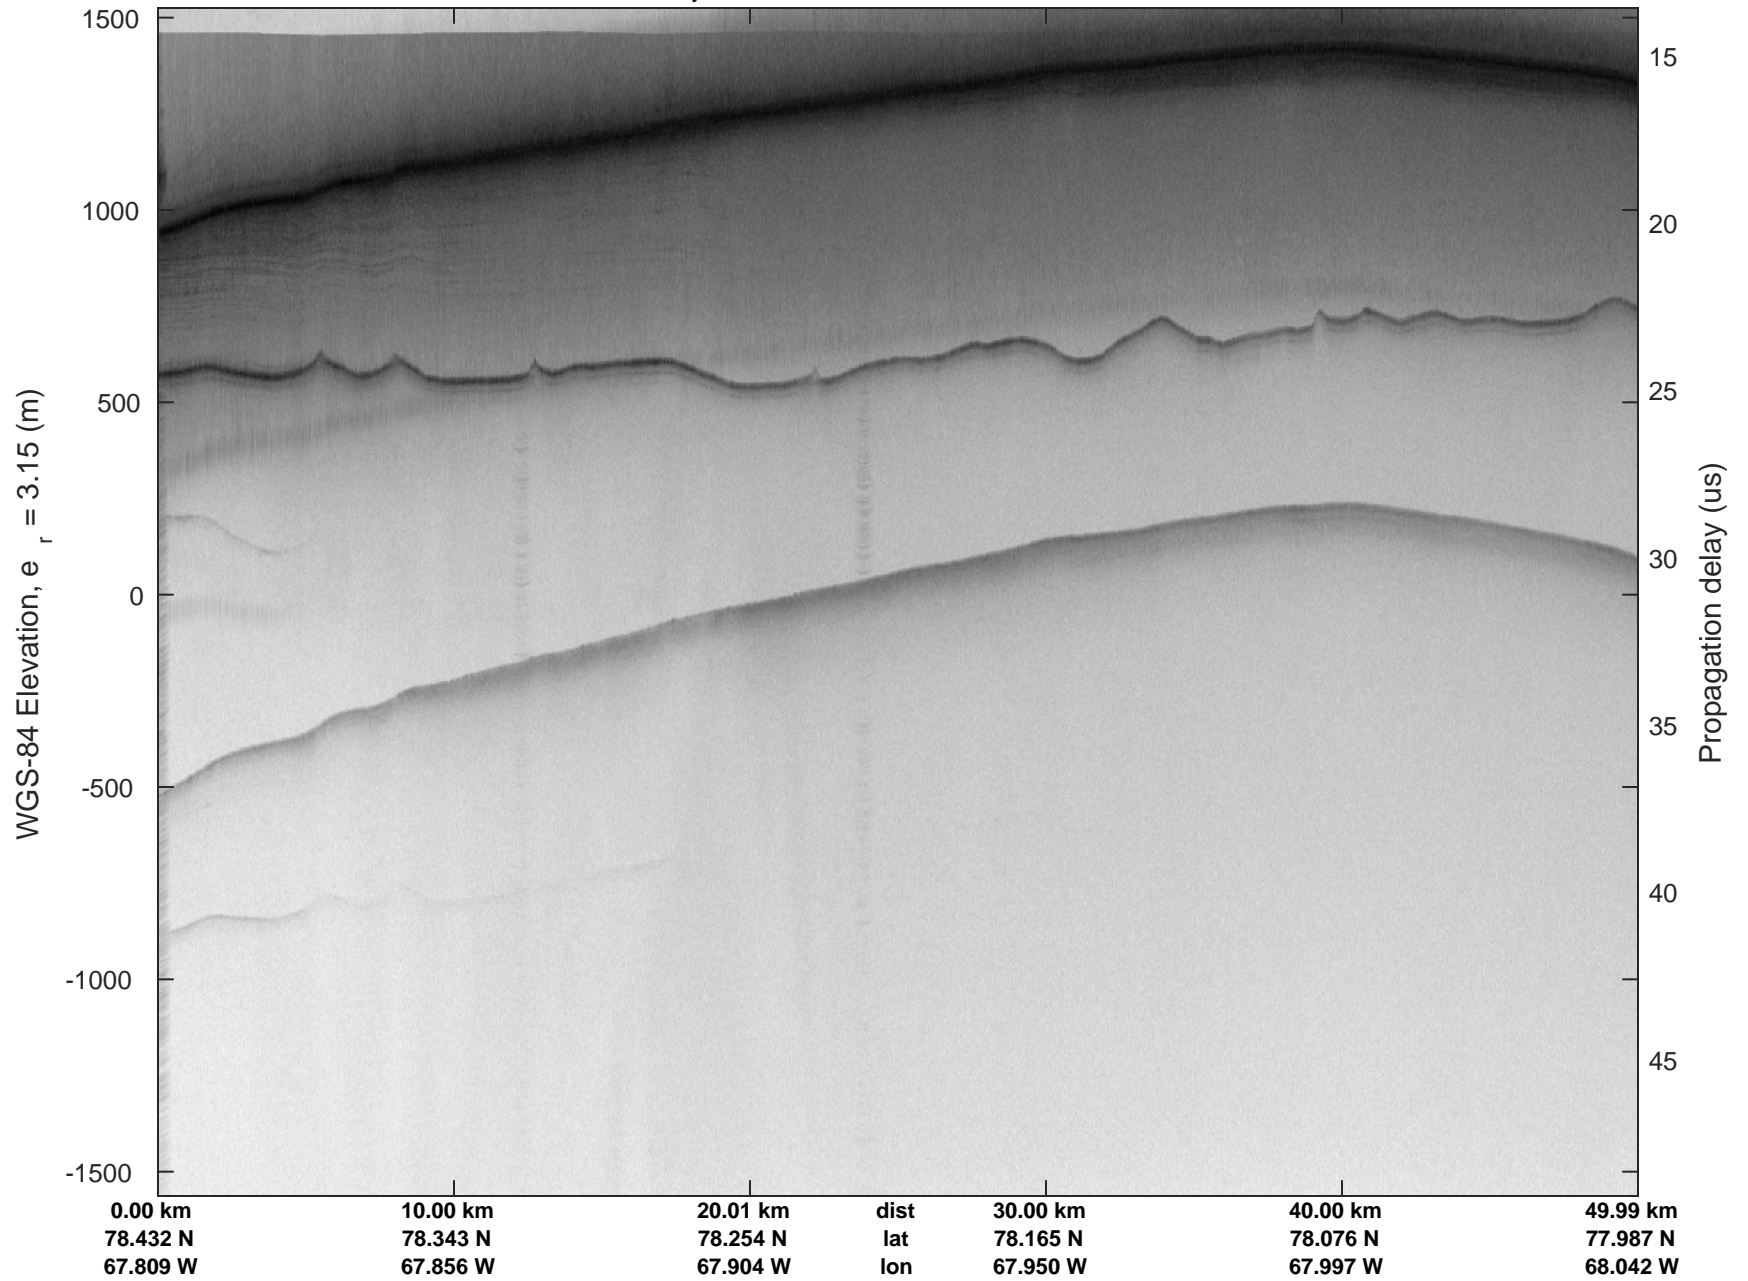

CryoVex 2
20170411_10_001
Polar Stereograph 70N/-45E

rds 2017_Greenland_P3: "CryoVex 2" 20170411_10_001: 18:13:32.1 to 18:19:25.0 GPS

rds 2017_Greenland_P3: "CryoVex 2" 20170411_10_001: 18:13:32.1 to 18:19:25.0 GPS

CryoVex 2
20170411_10_002
Polar Stereograph 70N/-45E

rds 2017_Greenland_P3: "CryoVex 2" 20170411_10_002: 18:19:27.7 to 18:25:17.7 GPS

rds 2017_Greenland_P3: "CryoVex 2" 20170411_10_002: 18:19:27.7 to 18:25:17.7 GPS

CryoVex 2
 20170411_10_003
 Polar Stereograph 70N/-45E

rds 2017_Greenland_P3: "CryoVex 2" 20170411_10_003: 18:25:19.4 to 18:28:21.7 GPS

rds 2017_Greenland_P3: "CryoVex 2" 20170411_10_003: 18:25:19.4 to 18:28:21.7 GPS