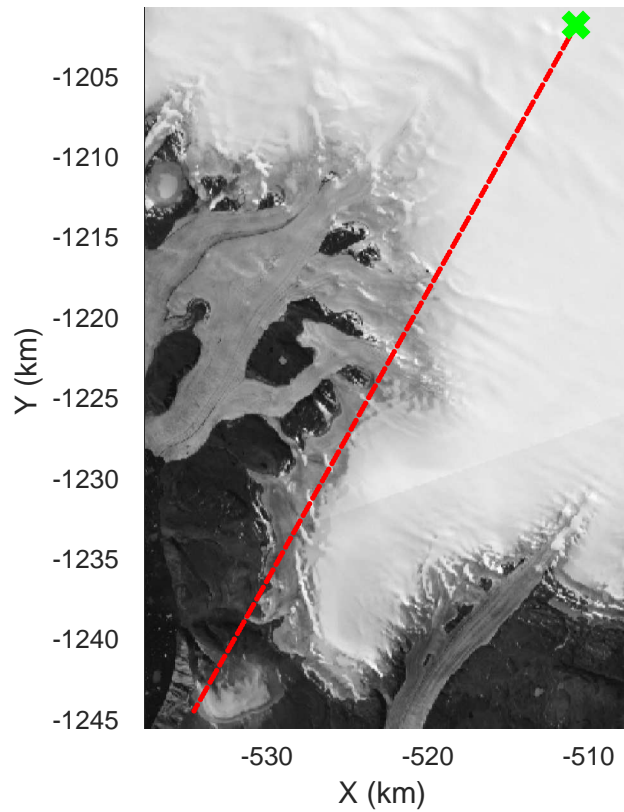

CryoVex 2
20170411_10_001
Polar Stereograph 70N/-45E

rds 2017_Greenland_P3: "CryoVex 2" 20170411_10_001: 18:13:32.1 to 18:19:25.0 GPS

rds 2017_Greenland_P3: "CryoVex 2" 20170411_10_001: 18:13:32.1 to 18:19:25.0 GPS

CryoVex 2
20170411_10_002
Polar Stereograph 70N/-45E

rds 2017_Greenland_P3: "CryoVex 2" 20170411_10_002: 18:19:27.7 to 18:25:17.7 GPS

rds 2017_Greenland_P3: "CryoVex 2" 20170411_10_002: 18:19:27.7 to 18:25:17.7 GPS

CryoVex 2
 20170411_10_003
 Polar Stereograph 70N/-45E

rds 2017_Greenland_P3: "CryoVex 2" 20170411_10_003: 18:25:19.4 to 18:28:21.7 GPS

rds 2017_Greenland_P3: "CryoVex 2" 20170411_10_003: 18:25:19.4 to 18:28:21.7 GPS