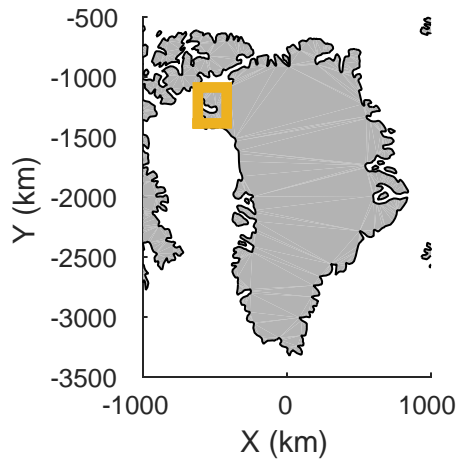

CryoVex 2
20170411_10_002
Polar Stereograph 70N/-45E

rds 2017_Greenland_P3: "CryoVex 2" 20170411_10_002: 18:19:27.7 to 18:25:17.7 GPS

rds 2017_Greenland_P3: "CryoVex 2" 20170411_10_002: 18:19:27.7 to 18:25:17.7 GPS

CryoVex 2
 20170411_10_003
 Polar Stereograph 70N/-45E

rds 2017_Greenland_P3: "CryoVex 2" 20170411_10_003: 18:25:19.4 to 18:28:21.7 GPS

rds 2017_Greenland_P3: "CryoVex 2" 20170411_10_003: 18:25:19.4 to 18:28:21.7 GPS