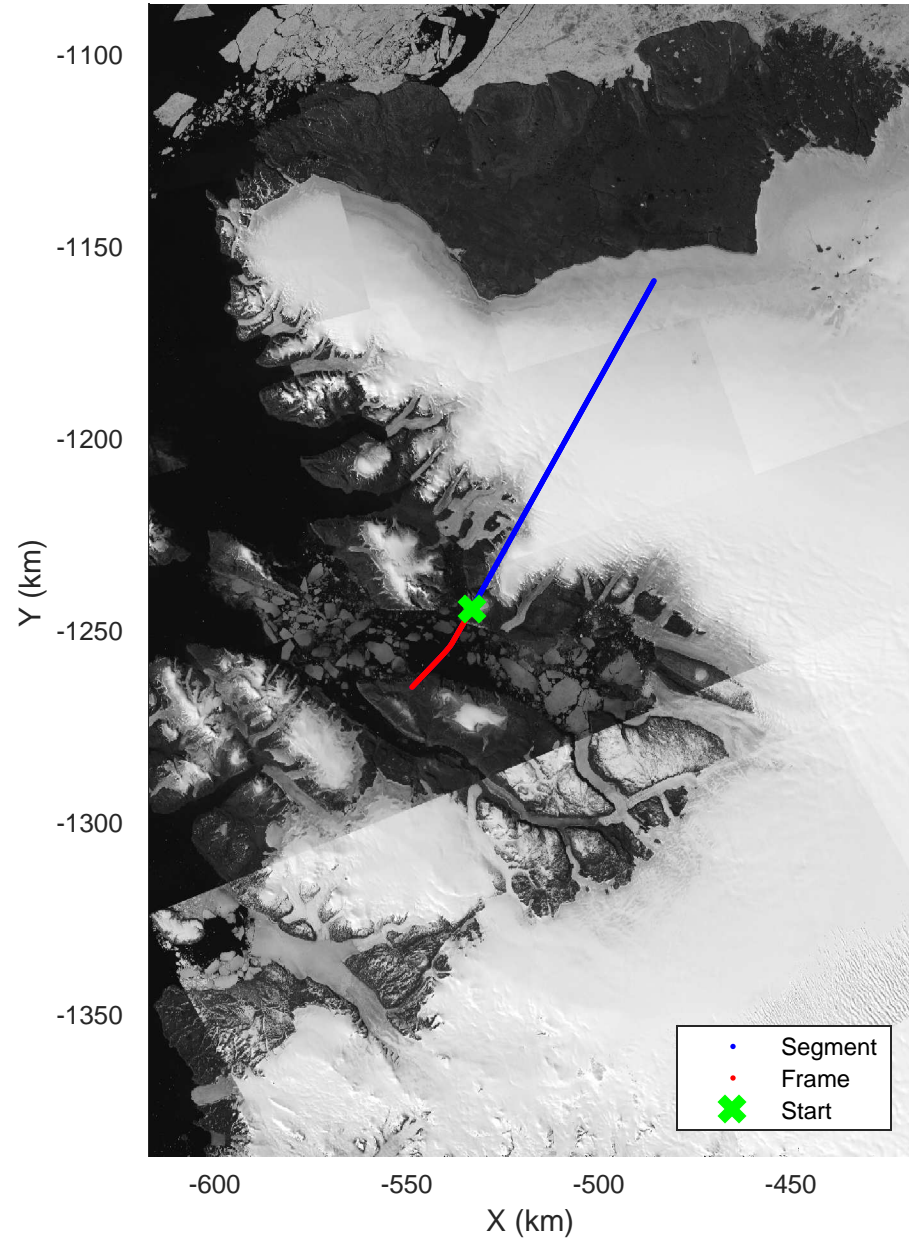

CryoVex 2
20170411_10_001
Polar Stereograph 70N/-45E

rds 2017_Greenland_P3: "CryoVex 2" 20170411_10_001: 18:13:32.1 to 18:19:25.0 GPS

rds 2017_Greenland_P3: "CryoVex 2" 20170411_10_001: 18:13:32.1 to 18:19:25.0 GPS

CryoVex 2
20170411_10_002
Polar Stereograph 70N/-45E

rds 2017_Greenland_P3: "CryoVex 2" 20170411_10_002: 18:19:27.7 to 18:25:17.7 GPS

rds 2017_Greenland_P3: "CryoVex 2" 20170411_10_002: 18:19:27.7 to 18:25:17.7 GPS

CryoVex 2
 20170411_10_003
 Polar Stereograph 70N/-45E

rds 2017_Greenland_P3: "CryoVex 2" 20170411_10_003: 18:25:19.4 to 18:28:21.7 GPS

rds 2017_Greenland_P3: "CryoVex 2" 20170411_10_003: 18:25:19.4 to 18:28:21.7 GPS