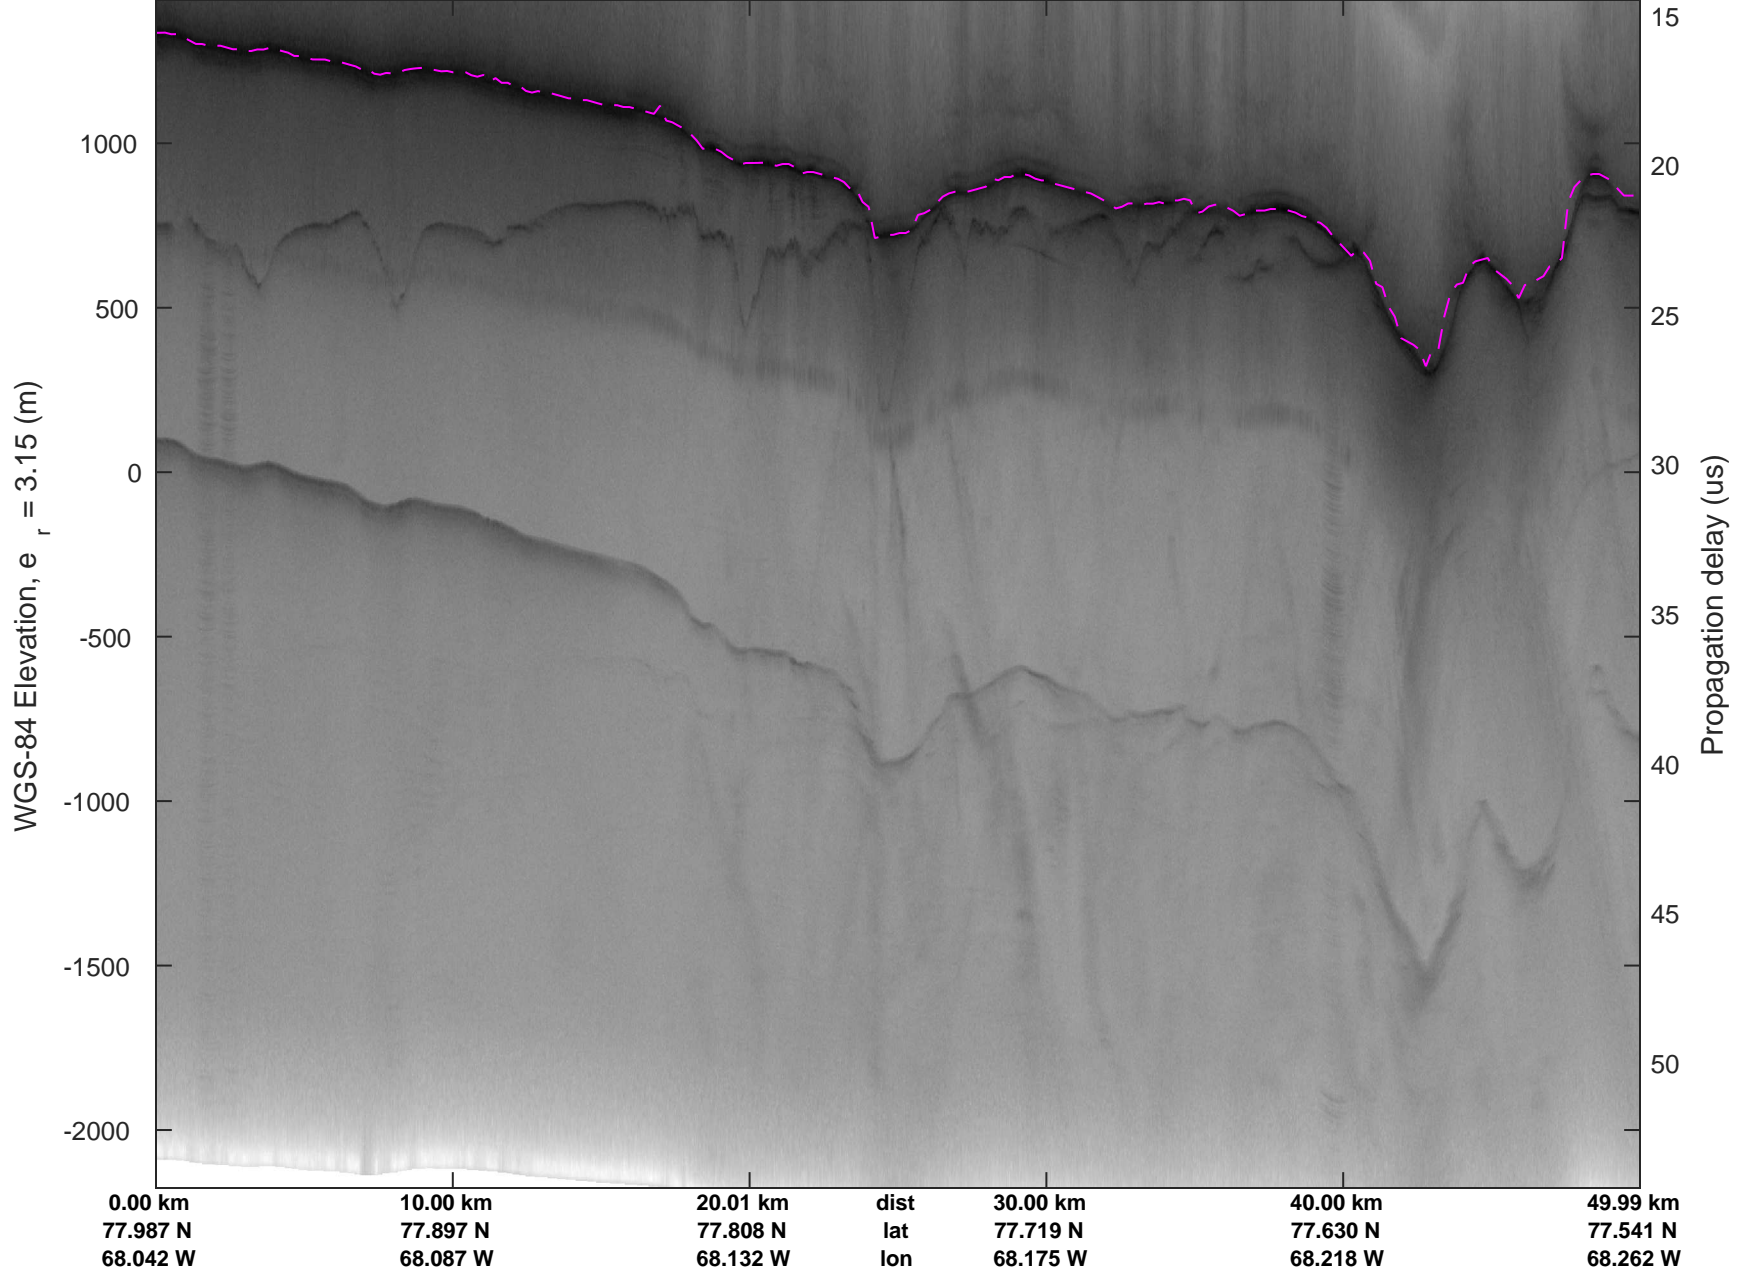

CryoVex 2
20170411_10_001
Polar Stereograph 70N/-45E

rds 2017_Greenland_P3: "CryoVex 2" 20170411_10_001: 18:13:32.1 to 18:19:25.0 GPS

rds 2017_Greenland_P3: "CryoVex 2" 20170411_10_001: 18:13:32.1 to 18:19:25.0 GPS

CryoVex 2
20170411_10_002
Polar Stereograph 70N/-45E

rds 2017_Greenland_P3: "CryoVex 2" 20170411_10_002: 18:19:27.7 to 18:25:17.7 GPS

rds 2017_Greenland_P3: "CryoVex 2" 20170411_10_002: 18:19:27.7 to 18:25:17.7 GPS

CryoVex 2
 20170411_10_003
 Polar Stereograph 70N/-45E

rds 2017_Greenland_P3: "CryoVex 2" 20170411_10_003: 18:25:19.4 to 18:28:21.7 GPS

rds 2017_Greenland_P3: "CryoVex 2" 20170411_10_003: 18:25:19.4 to 18:28:21.7 GPS