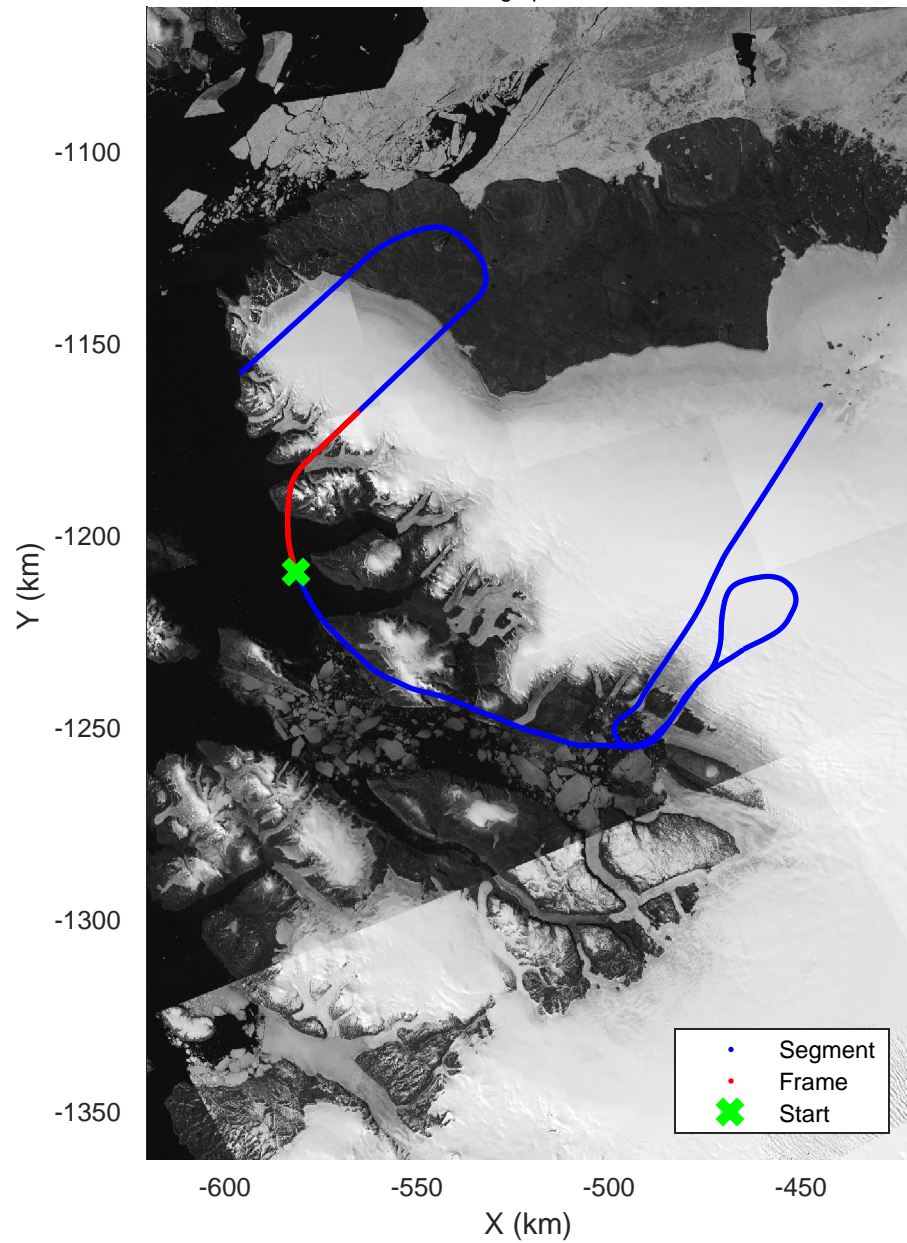

Zigzag East  
20170407\_09\_007  
Polar Stereograph 70N/-45E

rds 2017\_Greenland\_P3: "Zigzag East" 20170407\_09\_007: 16:19:35.8 to 16:25:48.1 GPS

rds 2017\_Greenland\_P3: "Zigzag East" 20170407\_09\_007: 16:19:35.8 to 16:25:48.1 GPS

Zigzag East  
20170407\_09\_008  
Polar Stereograph 70N/-45E

rds 2017\_Greenland\_P3: "Zigzag East" 20170407\_09\_008: 16:25:48.4 to 16:32:09.6 GPS

rds 2017\_Greenland\_P3: "Zigzag East" 20170407\_09\_008: 16:25:48.4 to 16:32:09.6 GPS