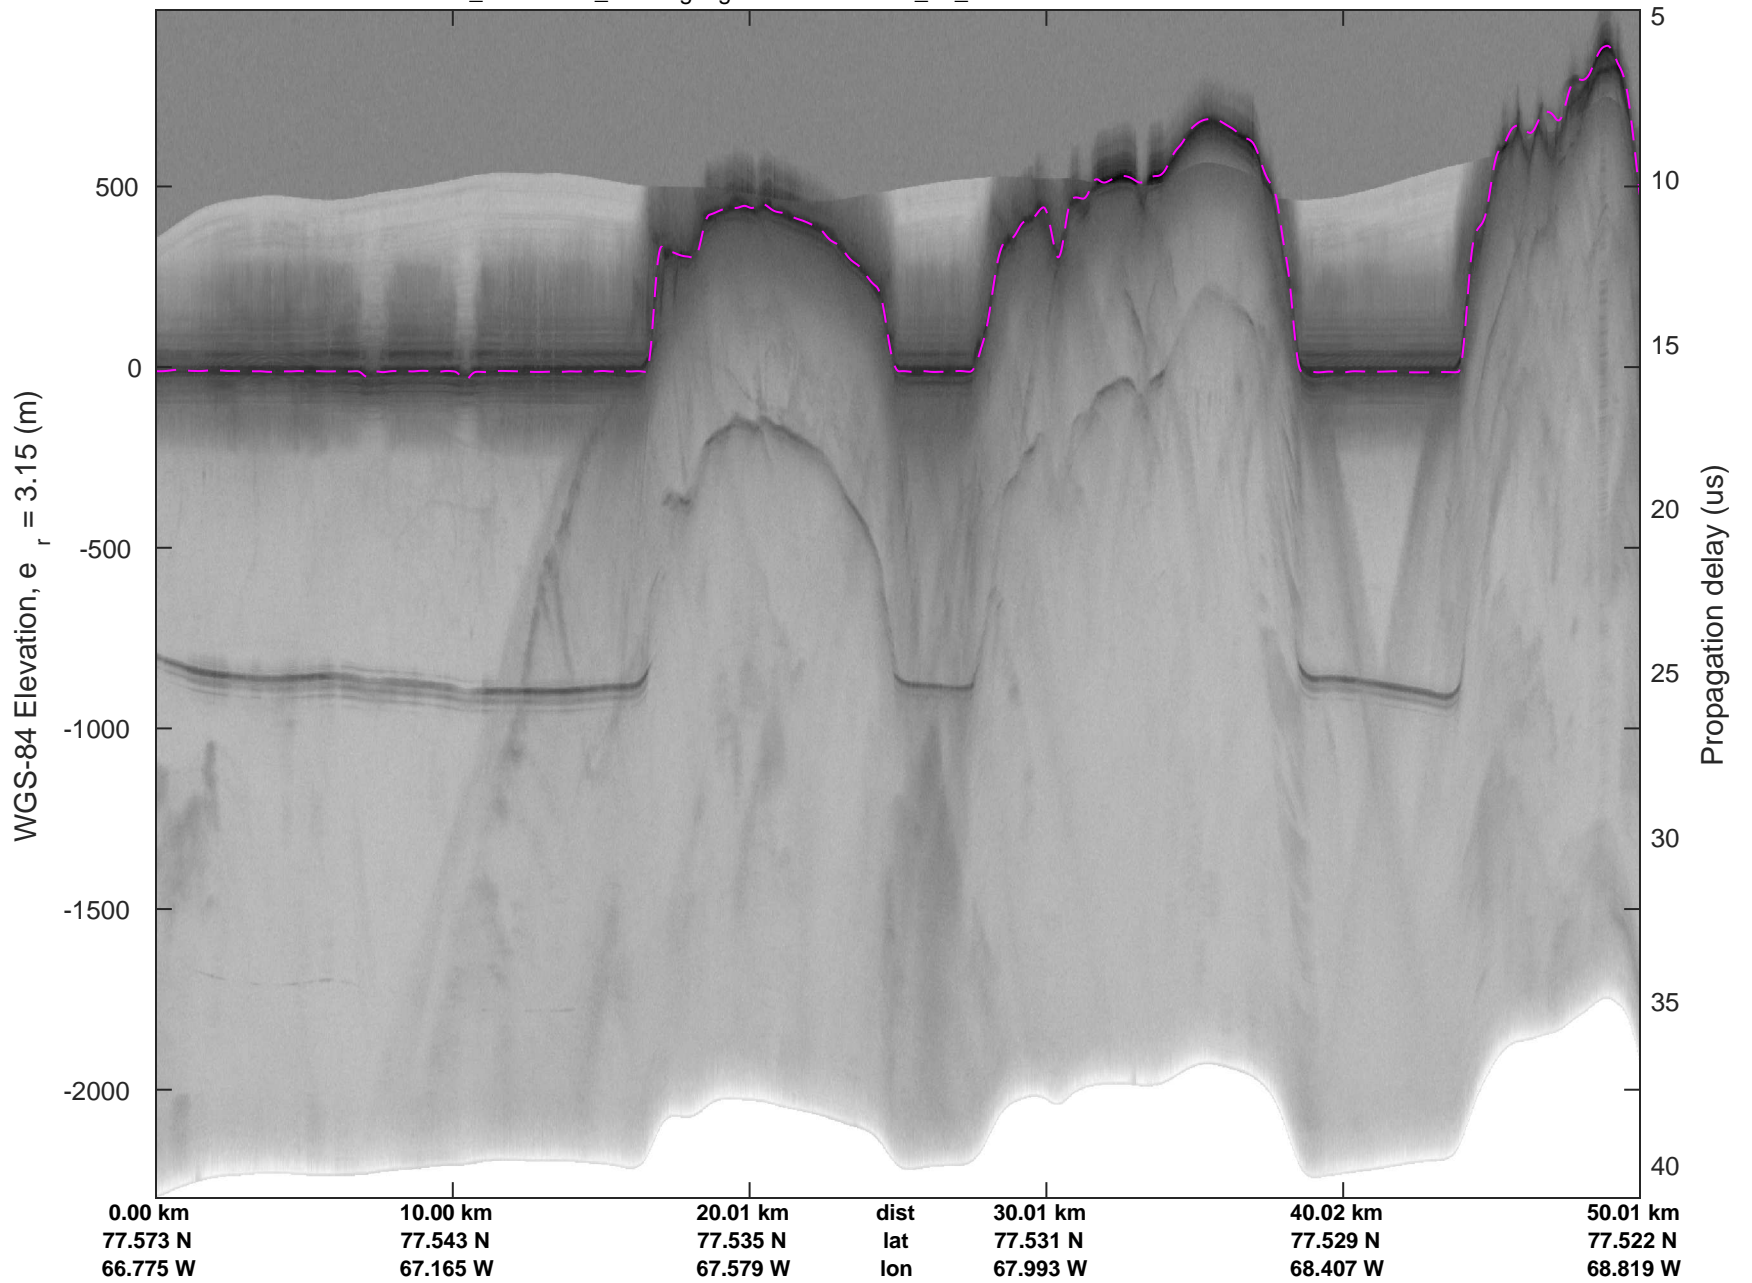

Zigzag East  
20170407\_09\_006  
Polar Stereograph 70N/-45E

rds 2017\_Greenland\_P3: "Zigzag East" 20170407\_09\_006: 16:14:15.7 to 16:19:35.6 GPS

rds 2017\_Greenland\_P3: "Zigzag East" 20170407\_09\_006: 16:14:15.7 to 16:19:35.6 GPS

Zigzag East  
20170407\_09\_007  
Polar Stereograph 70N/-45E

rds 2017\_Greenland\_P3: "Zigzag East" 20170407\_09\_007: 16:19:35.8 to 16:25:48.1 GPS

rds 2017\_Greenland\_P3: "Zigzag East" 20170407\_09\_007: 16:19:35.8 to 16:25:48.1 GPS

Zigzag East  
20170407\_09\_008  
Polar Stereograph 70N/-45E

rds 2017\_Greenland\_P3: "Zigzag East" 20170407\_09\_008: 16:25:48.4 to 16:32:09.6 GPS

rds 2017\_Greenland\_P3: "Zigzag East" 20170407\_09\_008: 16:25:48.4 to 16:32:09.6 GPS