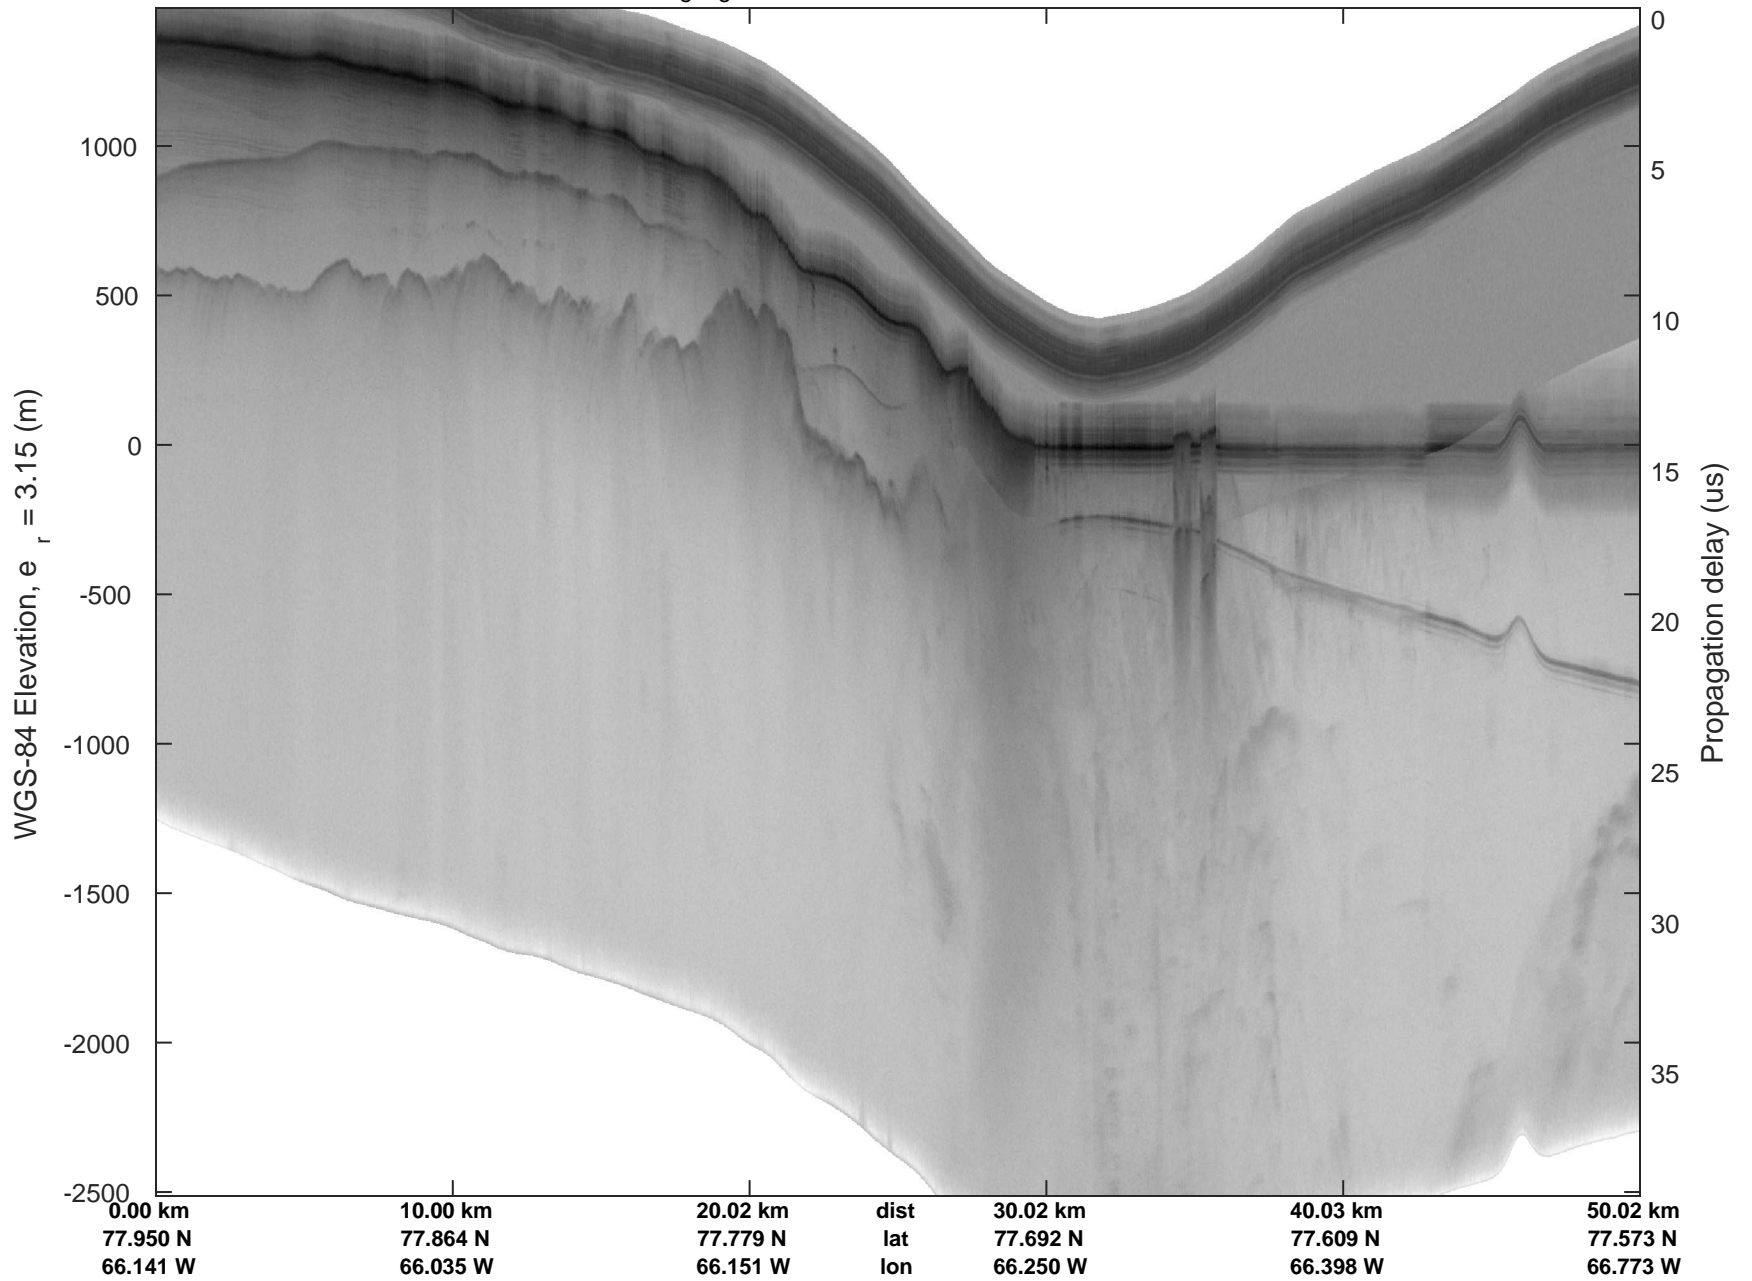

rds 2017_Greenland_P3: "Zigzag East" 20170407_09_005: 16:07:59.0 to 16:14:15.4 GPS