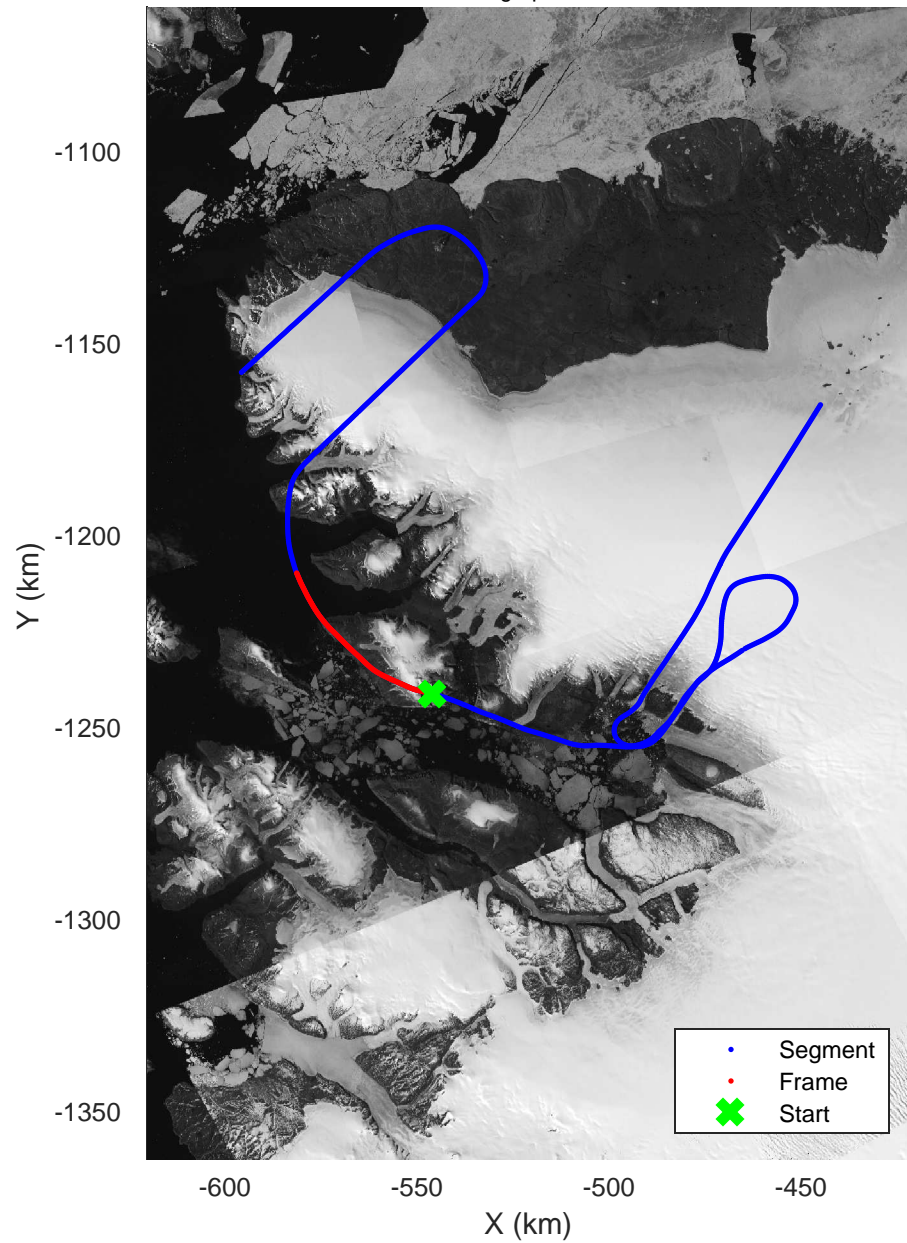

Zigzag East
20170407_09_007
Polar Stereograph 70N/-45E