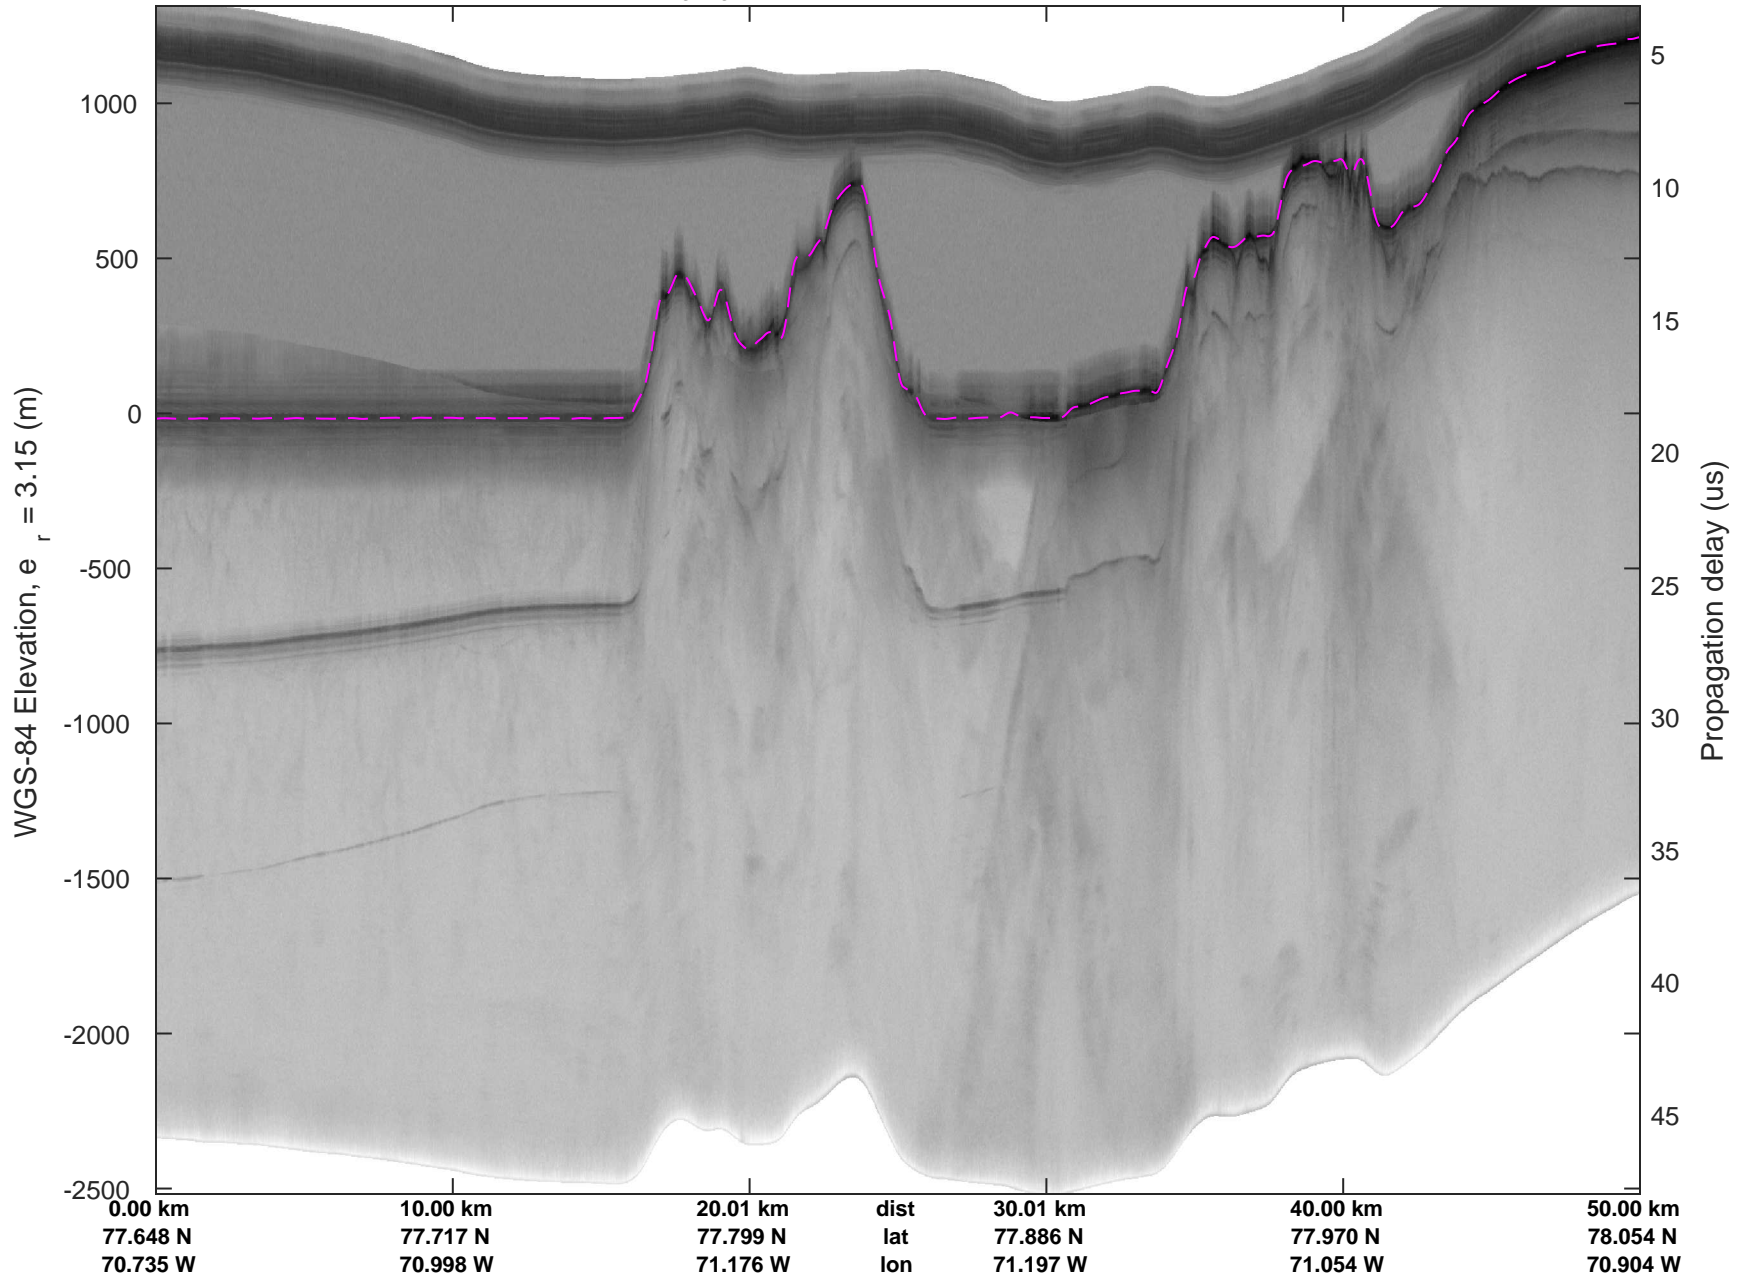

Zigzag East  
20170407\_09\_008  
Polar Stereograph 70N/-45E

rds 2017\_Greenland\_P3: "Zigzag East" 20170407\_09\_008: 16:25:48.4 to 16:32:09.6 GPS

rds 2017\_Greenland\_P3: "Zigzag East" 20170407\_09\_008: 16:25:48.4 to 16:32:09.6 GPS

Zigzag East  
20170407\_09\_009  
Polar Stereograph 70N/-45E

rds 2017\_Greenland\_P3: "Zigzag East" 20170407\_09\_009: 16:32:09.9 to 16:38:21.0 GPS

rds 2017\_Greenland\_P3: "Zigzag East" 20170407\_09\_009: 16:32:09.9 to 16:38:21.0 GPS

Zigzag East  
20170407\_09\_010  
Polar Stereograph 70N/-45E

rds 2017\_Greenland\_P3: "Zigzag East" 20170407\_09\_010: 16:38:21.3 to 16:44:29.0 GPS

rds 2017\_Greenland\_P3: "Zigzag East" 20170407\_09\_010: 16:38:21.3 to 16:44:29.0 GPS

Zigzag East  
20170407\_09\_011  
Polar Stereograph 70N/-45E

rds 2017\_Greenland\_P3: "Zigzag East" 20170407\_09\_011: 16:44:29.2 to 16:48:59.9 GPS

rds 2017\_Greenland\_P3: "Zigzag East" 20170407\_09\_011: 16:44:29.2 to 16:48:59.9 GPS