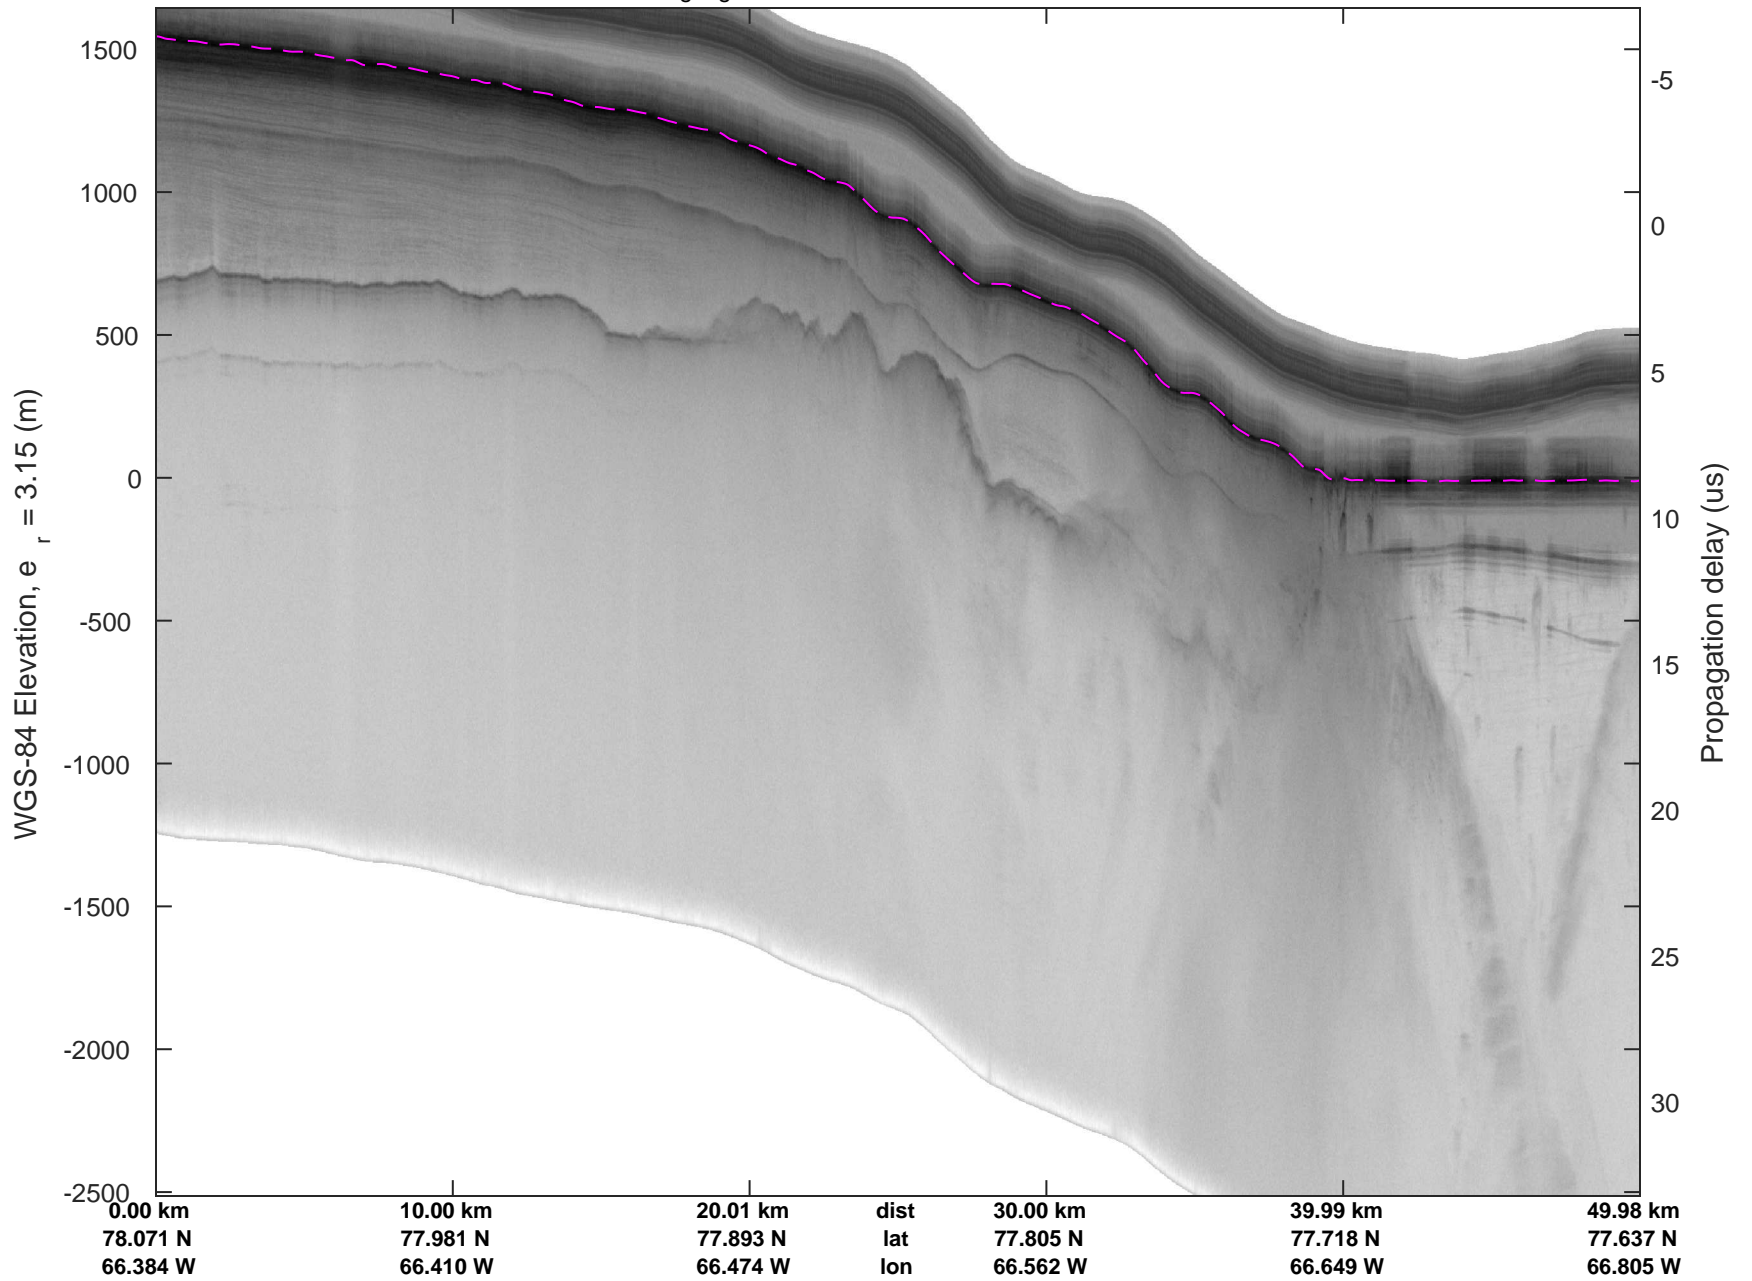

rds 2017_Greenland_P3: "Zigzag East" 20170407_09_002: 15:49:40.3 to 15:56:09.8 GPS