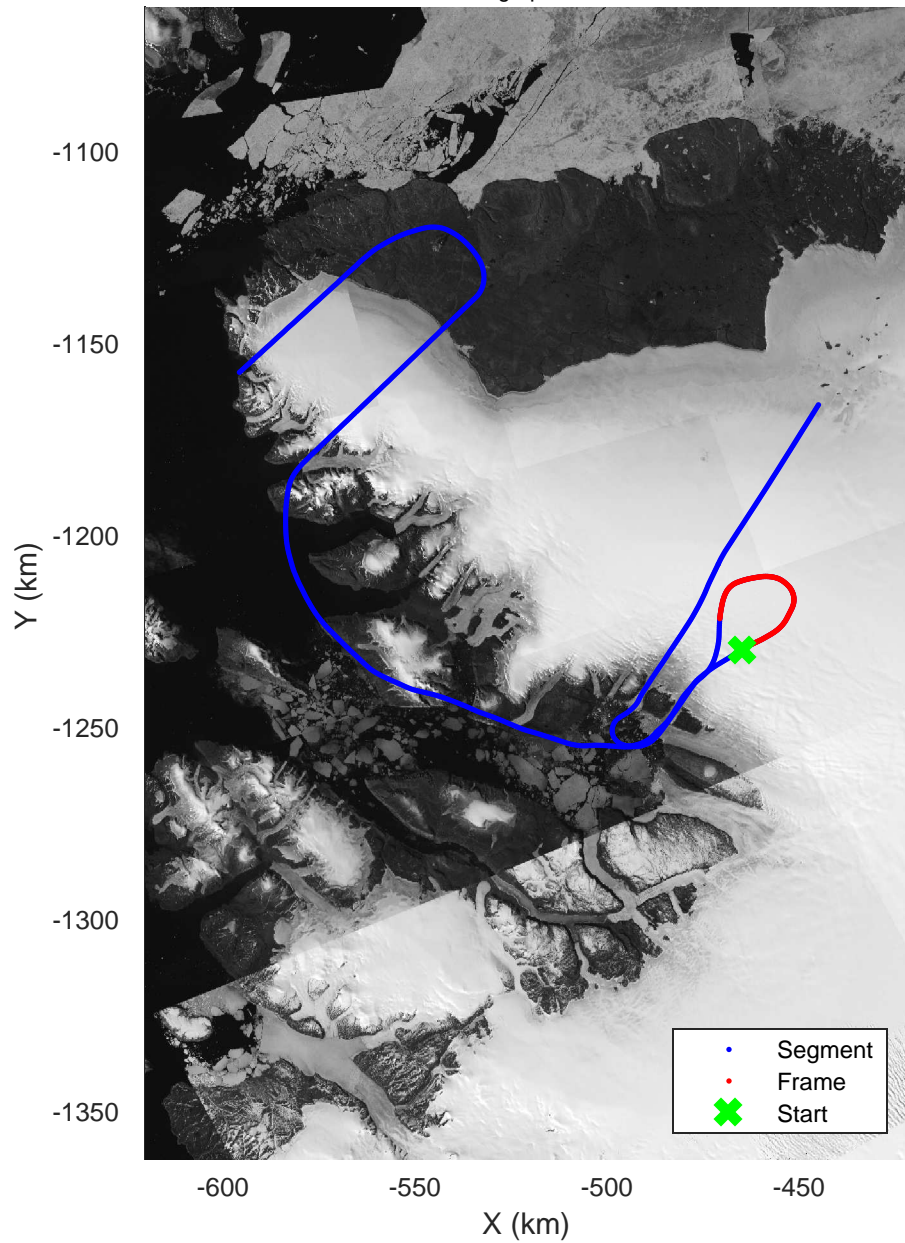

Zigzag East
20170407_09_004
Polar Stereograph 70N/-45E