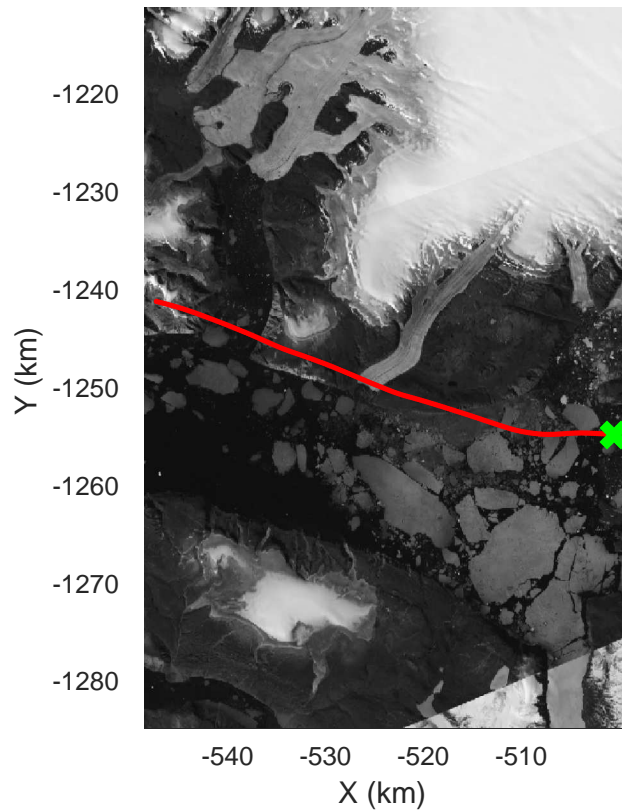

Zigzag East  
20170407\_09\_005  
Polar Stereograph 70N/-45E

rds 2017\_Greenland\_P3: "Zigzag East" 20170407\_09\_005: 16:07:59.0 to 16:14:15.4 GPS

rds 2017\_Greenland\_P3: "Zigzag East" 20170407\_09\_005: 16:07:59.0 to 16:14:15.4 GPS