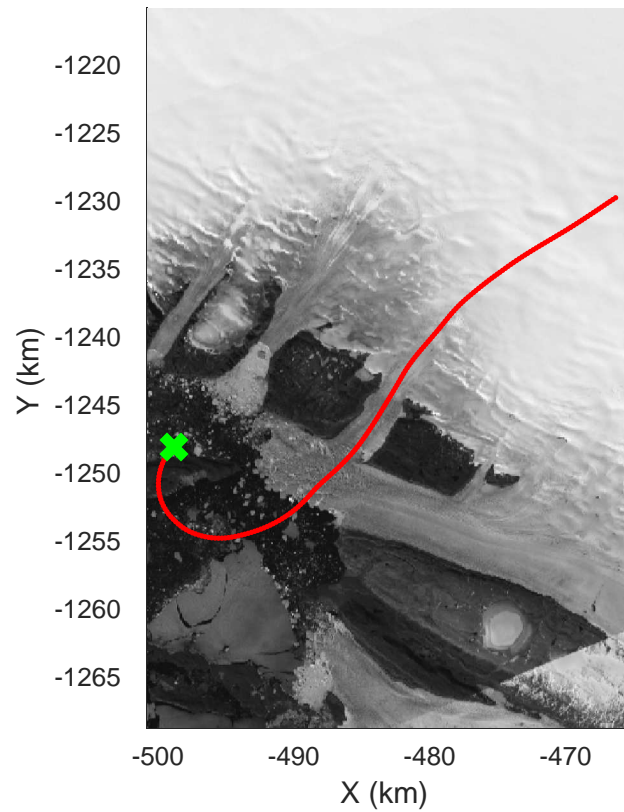

Zigzag East  
20170407\_09\_002  
Polar Stereograph 70N/-45E

rds 2017\_Greenland\_P3: "Zigzag East" 20170407\_09\_002: 15:49:40.3 to 15:56:09.8 GPS

rds 2017\_Greenland\_P3: "Zigzag East" 20170407\_09\_002: 15:49:40.3 to 15:56:09.8 GPS