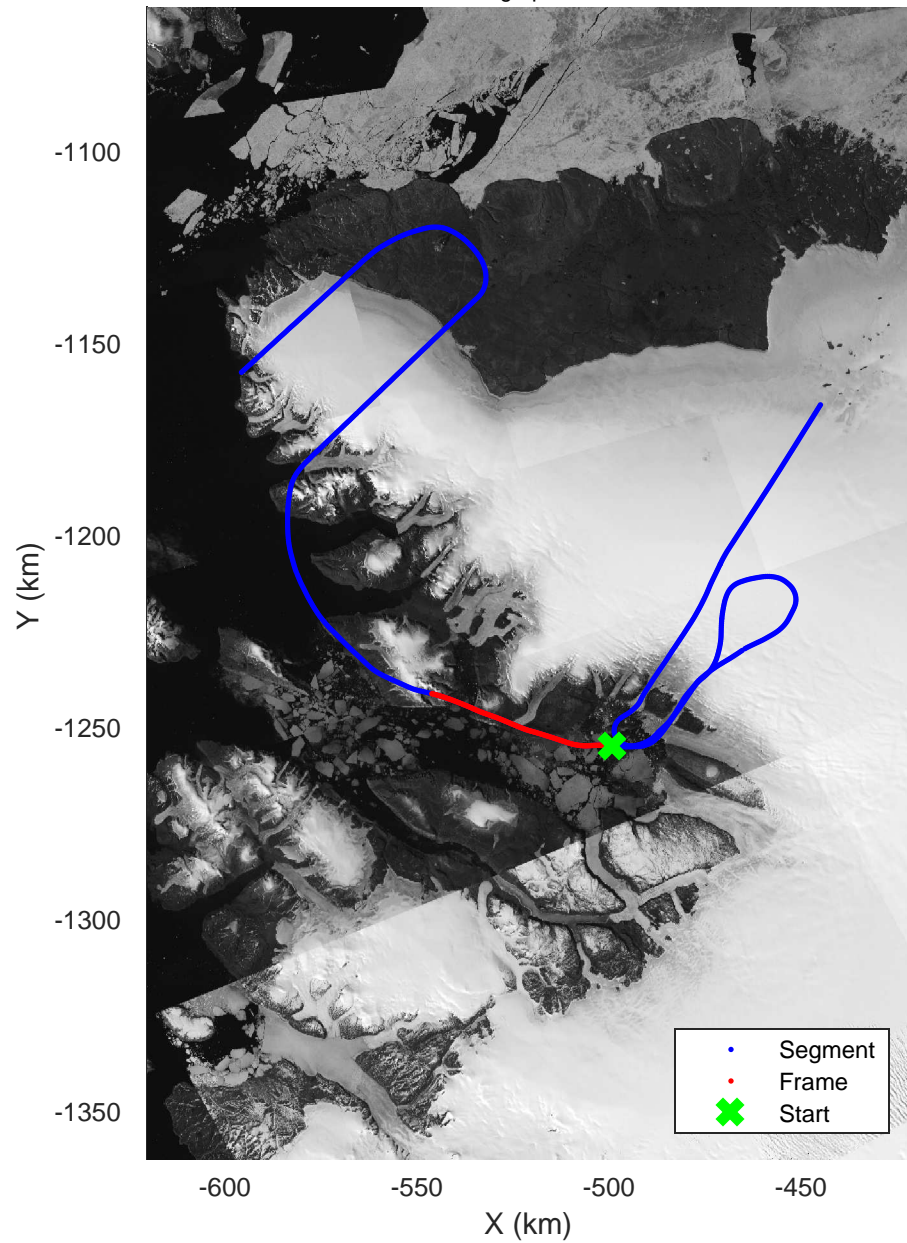

Zigzag East
20170407_09_006
Polar Stereograph 70N/-45E