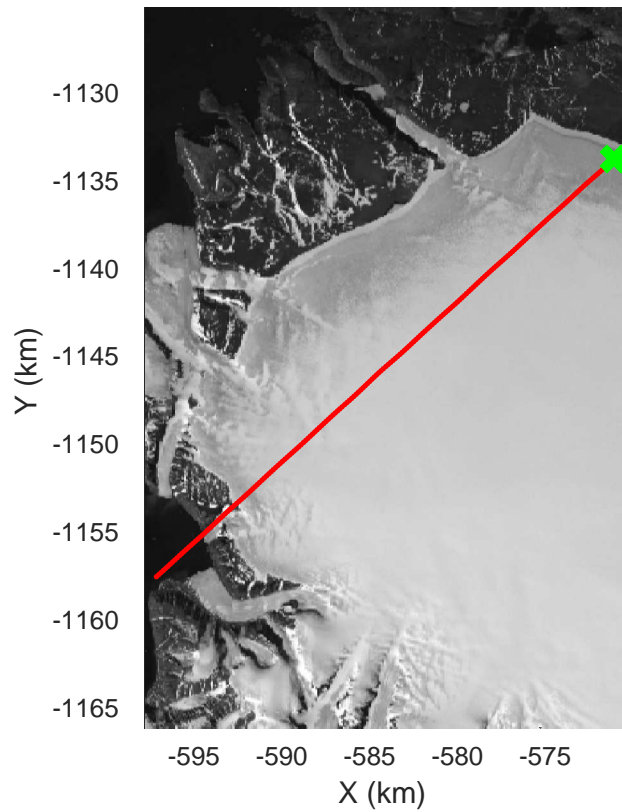

Zigzag East  
20170407\_09\_010  
Polar Stereograph 70N/-45E

rds 2017\_Greenland\_P3: "Zigzag East" 20170407\_09\_010: 16:38:21.3 to 16:44:29.0 GPS

rds 2017\_Greenland\_P3: "Zigzag East" 20170407\_09\_010: 16:38:21.3 to 16:44:29.0 GPS