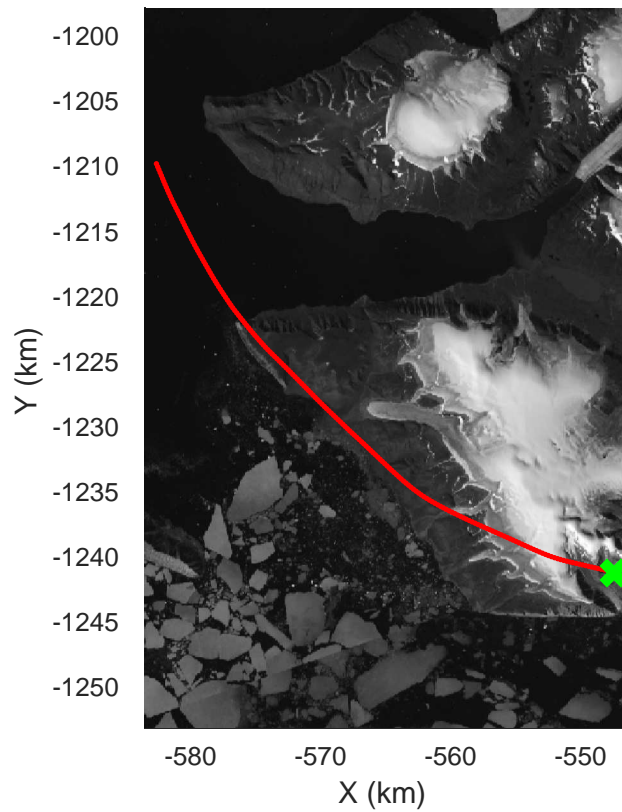

Zigzag East  
20170407\_09\_006  
Polar Stereograph 70N/-45E

rds 2017\_Greenland\_P3: "Zigzag East" 20170407\_09\_006: 16:14:15.7 to 16:19:35.6 GPS

rds 2017\_Greenland\_P3: "Zigzag East" 20170407\_09\_006: 16:14:15.7 to 16:19:35.6 GPS