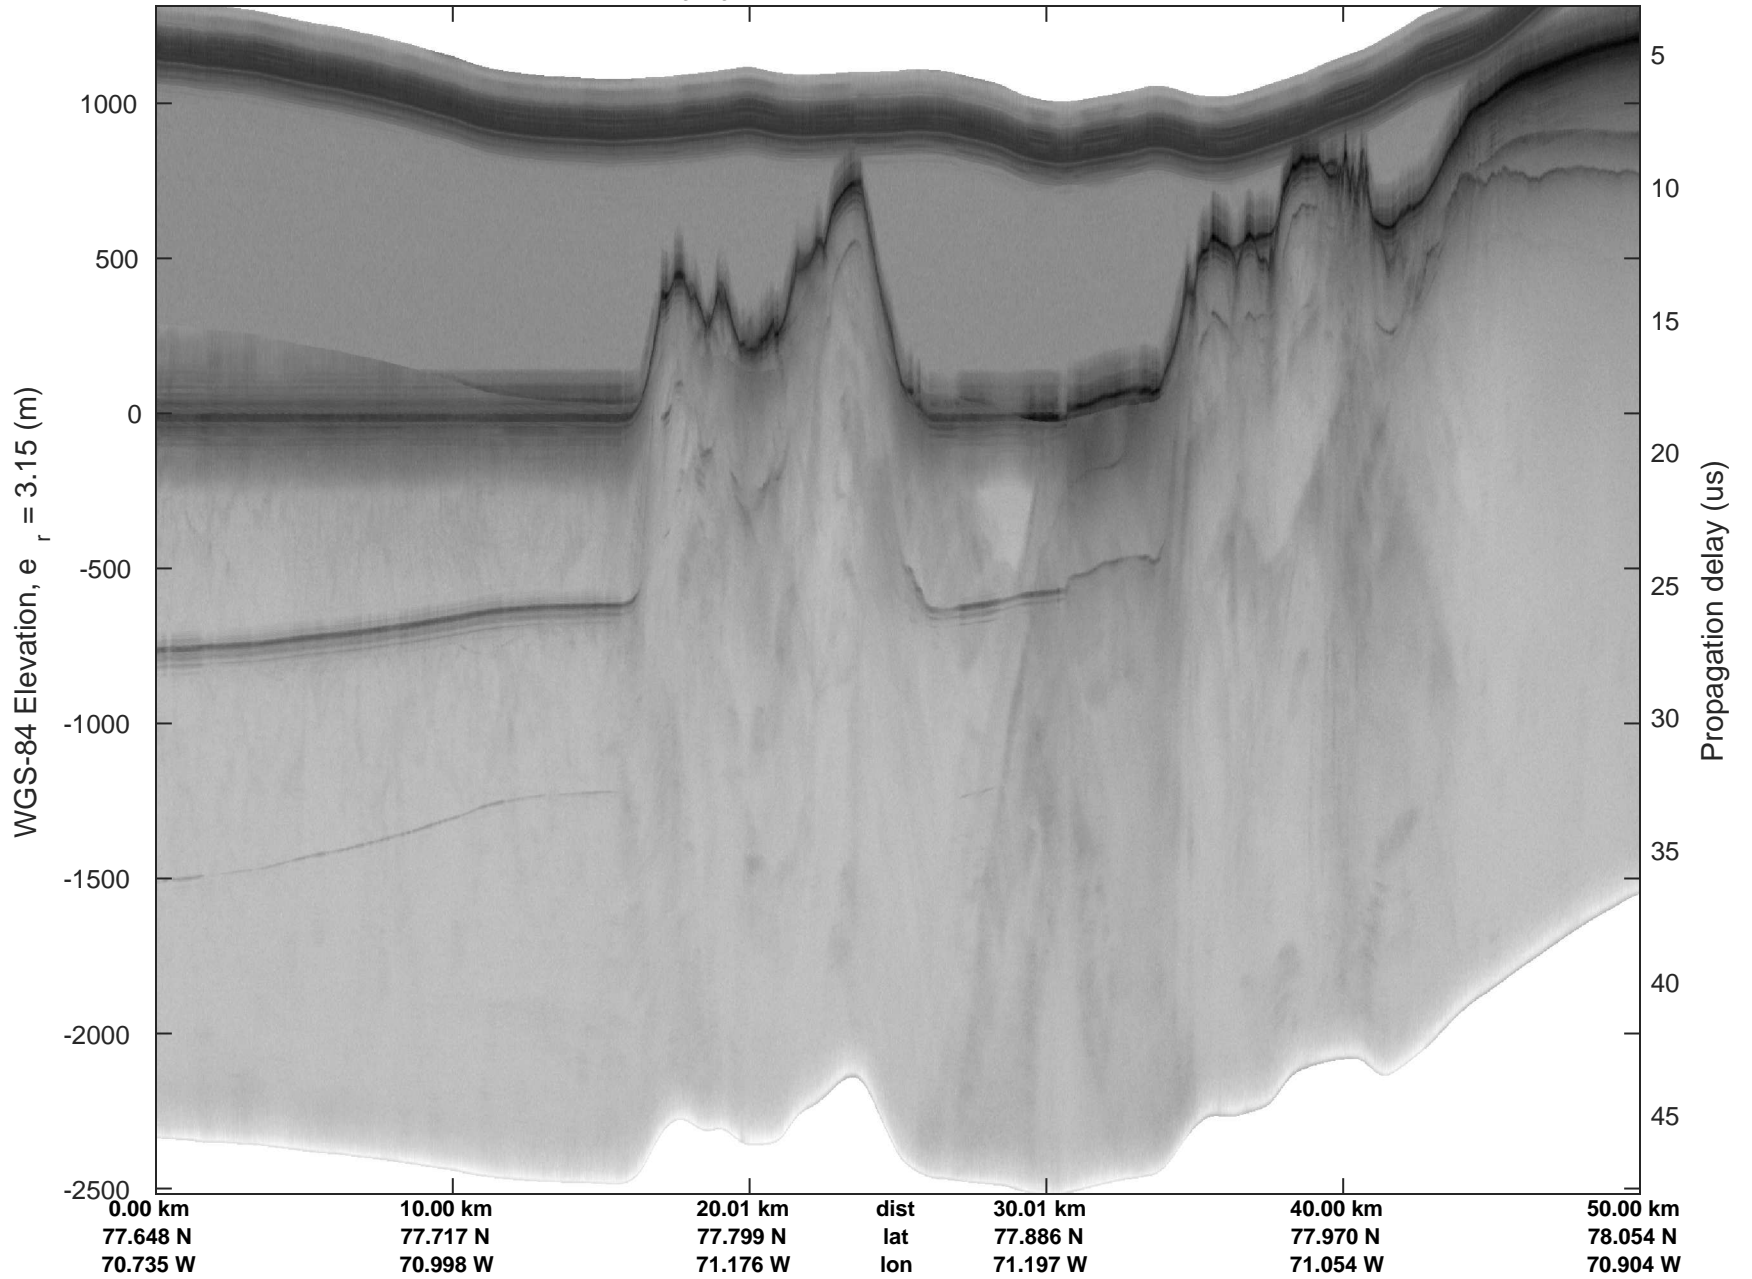

Zigzag East  
20170407\_09\_007  
Polar Stereograph 70N/-45E

rds 2017\_Greenland\_P3: "Zigzag East" 20170407\_09\_007: 16:19:35.8 to 16:25:48.1 GPS

rds 2017\_Greenland\_P3: "Zigzag East" 20170407\_09\_007: 16:19:35.8 to 16:25:48.1 GPS

Zigzag East  
20170407\_09\_008  
Polar Stereograph 70N/-45E

rds 2017\_Greenland\_P3: "Zigzag East" 20170407\_09\_008: 16:25:48.4 to 16:32:09.6 GPS

rds 2017\_Greenland\_P3: "Zigzag East" 20170407\_09\_008: 16:25:48.4 to 16:32:09.6 GPS

Zigzag East  
20170407\_09\_009  
Polar Stereograph 70N/-45E

rds 2017\_Greenland\_P3: "Zigzag East" 20170407\_09\_009: 16:32:09.9 to 16:38:21.0 GPS

rds 2017\_Greenland\_P3: "Zigzag East" 20170407\_09\_009: 16:32:09.9 to 16:38:21.0 GPS

Zigzag East  
20170407\_09\_010  
Polar Stereograph 70N/-45E

rds 2017\_Greenland\_P3: "Zigzag East" 20170407\_09\_010: 16:38:21.3 to 16:44:29.0 GPS

rds 2017\_Greenland\_P3: "Zigzag East" 20170407\_09\_010: 16:38:21.3 to 16:44:29.0 GPS