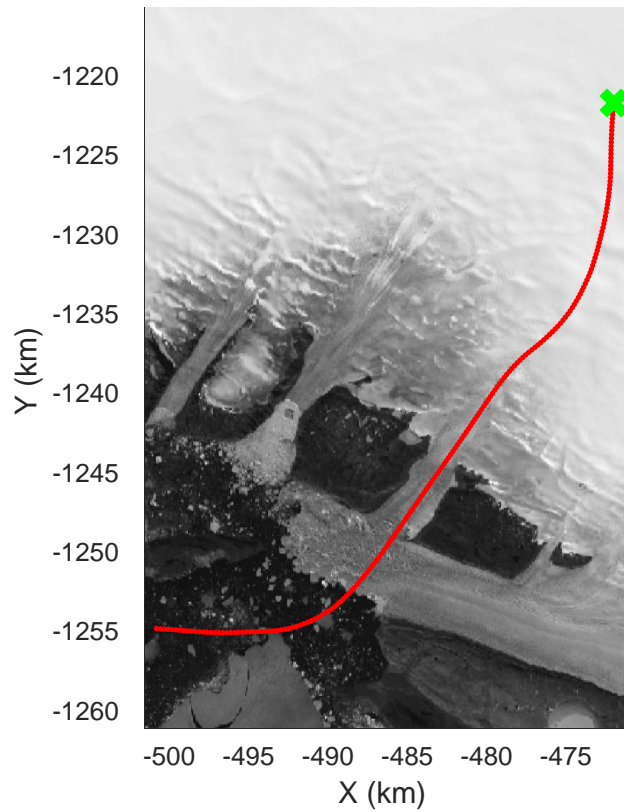

Zigzag East  
20170407\_09\_004  
Polar Stereograph 70N/-45E

rds 2017\_Greenland\_P3: "Zigzag East" 20170407\_09\_004: 16:02:05.3 to 16:07:58.7 GPS

rds 2017\_Greenland\_P3: "Zigzag East" 20170407\_09\_004: 16:02:05.3 to 16:07:58.7 GPS