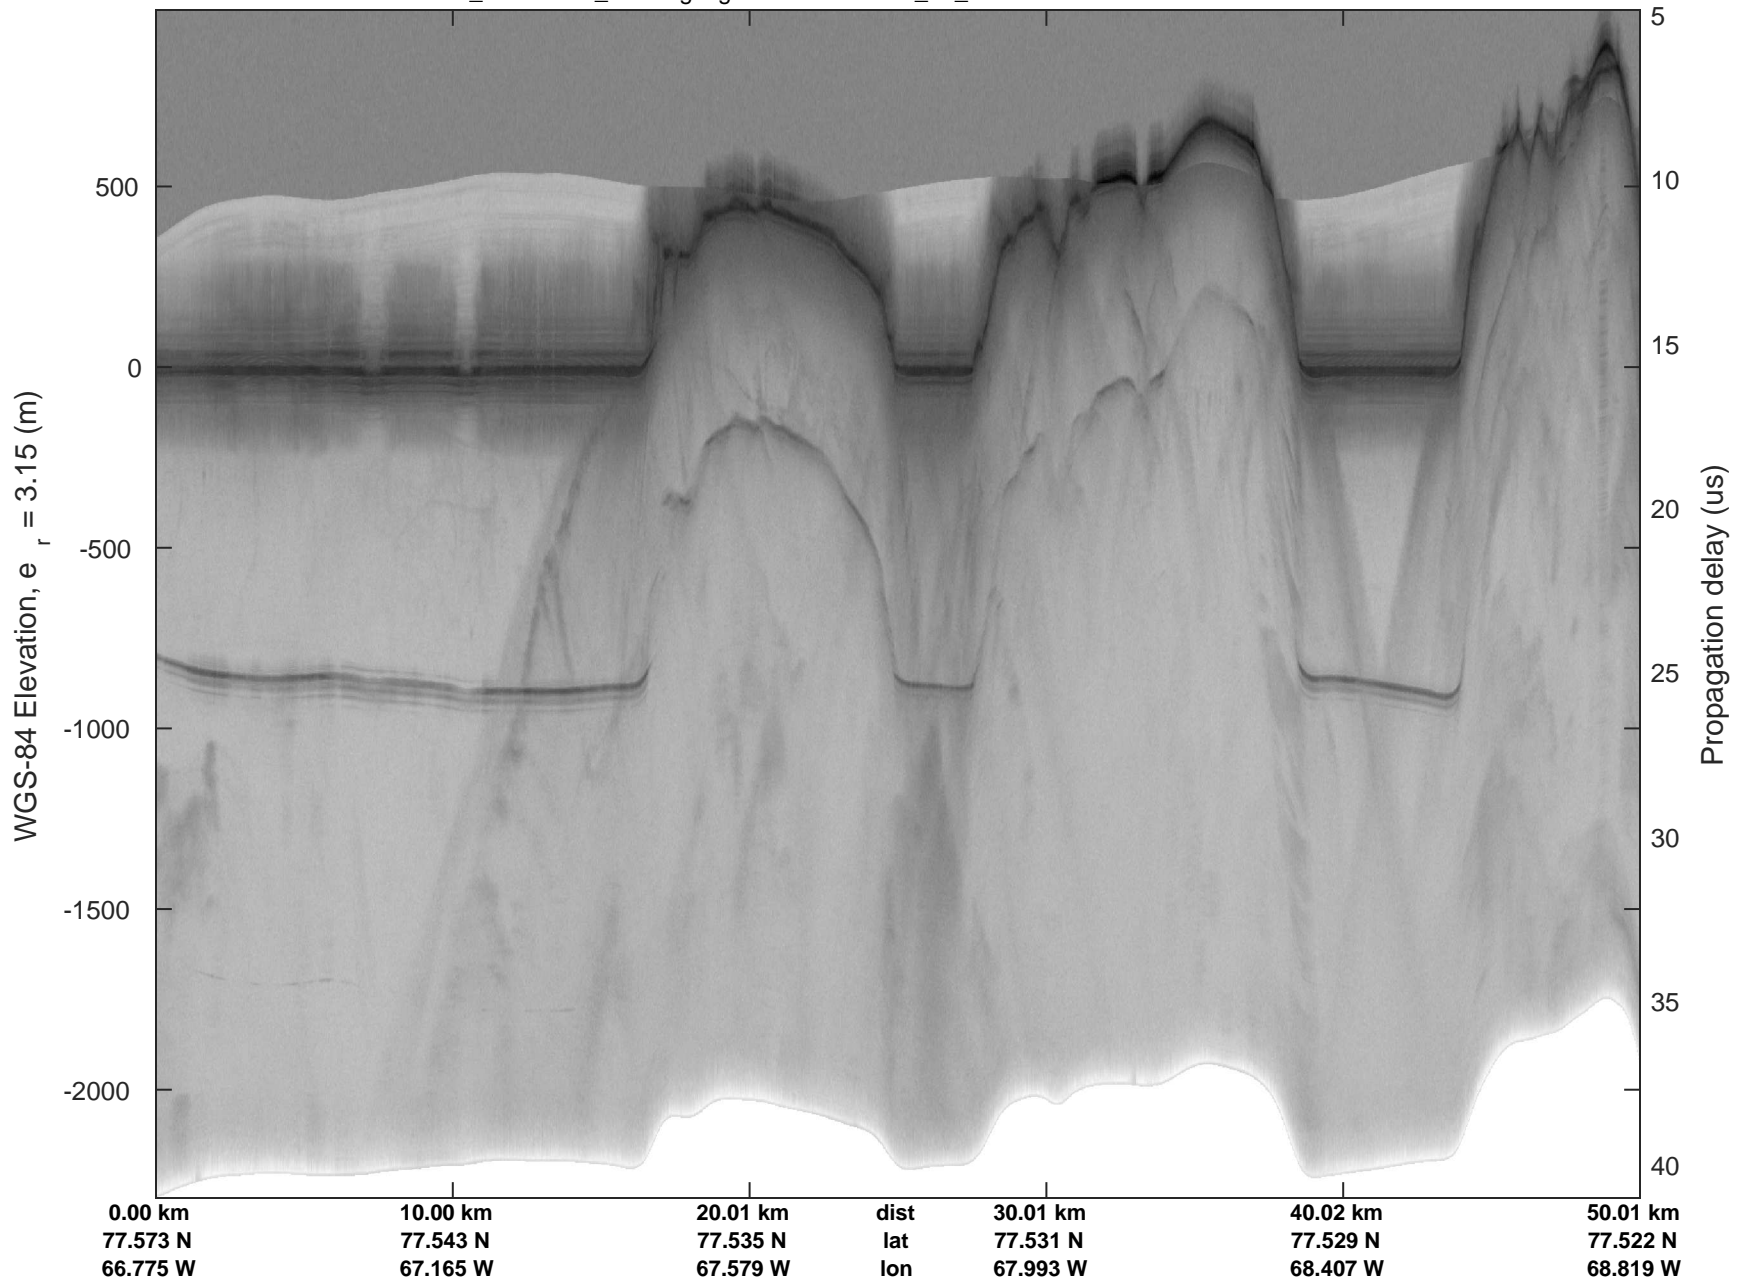

rds 2017_Greenland_P3: "Zigzag East" 20170407_09_006: 16:14:15.7 to 16:19:35.6 GPS