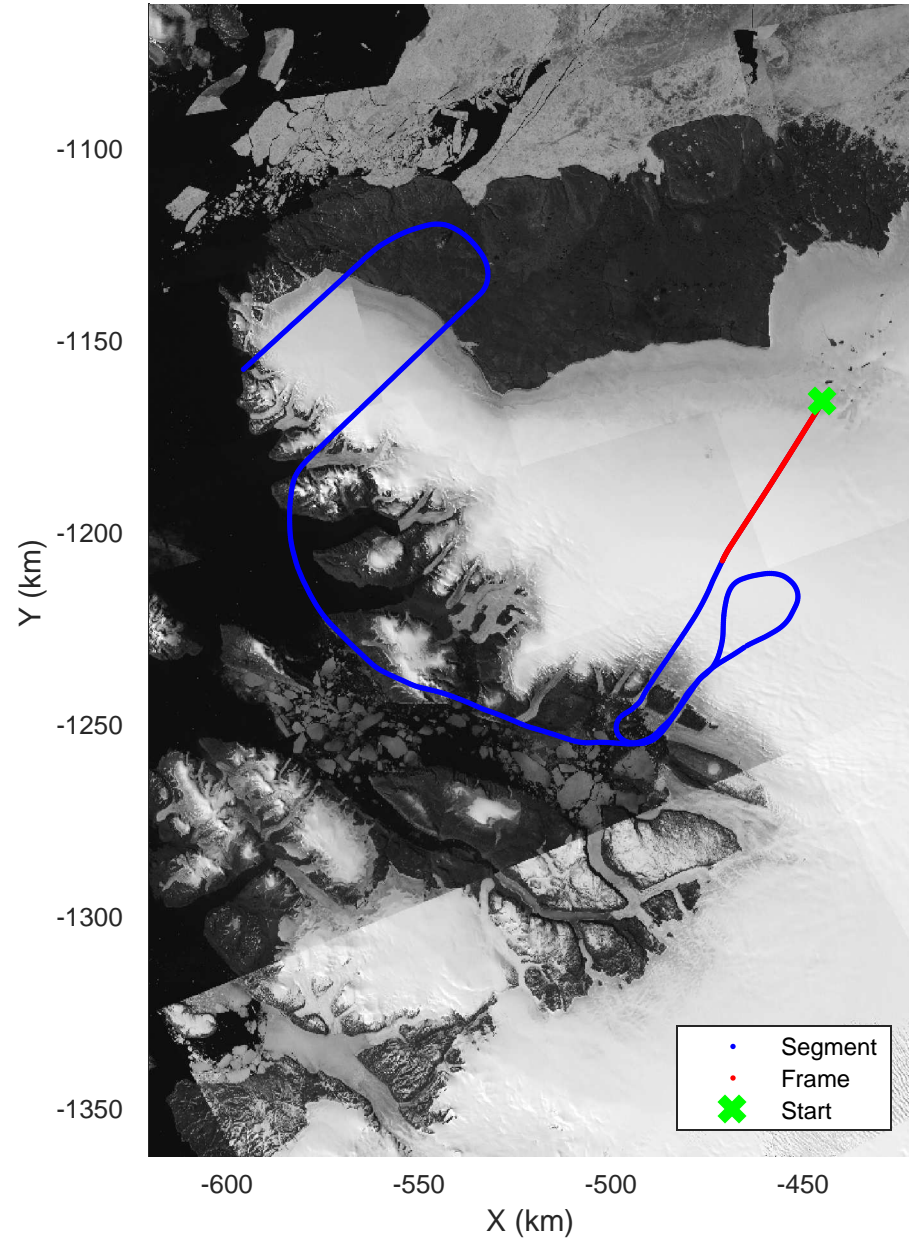

Zigzag East  
20170407\_09\_001  
Polar Stereograph 70N/-45E

rds 2017\_Greenland\_P3: "Zigzag East" 20170407\_09\_001: 15:43:50.1 to 15:49:40.1 GPS

rds 2017\_Greenland\_P3: "Zigzag East" 20170407\_09\_001: 15:43:50.1 to 15:49:40.1 GPS

Zigzag East  
20170407\_09\_010  
Polar Stereograph 70N/-45E

rds 2017\_Greenland\_P3: "Zigzag East" 20170407\_09\_010: 16:38:21.3 to 16:44:29.0 GPS

rds 2017\_Greenland\_P3: "Zigzag East" 20170407\_09\_010: 16:38:21.3 to 16:44:29.0 GPS

Zigzag East  
20170407\_09\_011  
Polar Stereograph 70N/-45E

rds 2017\_Greenland\_P3: "Zigzag East" 20170407\_09\_011: 16:44:29.2 to 16:48:59.9 GPS

rds 2017\_Greenland\_P3: "Zigzag East" 20170407\_09\_011: 16:44:29.2 to 16:48:59.9 GPS