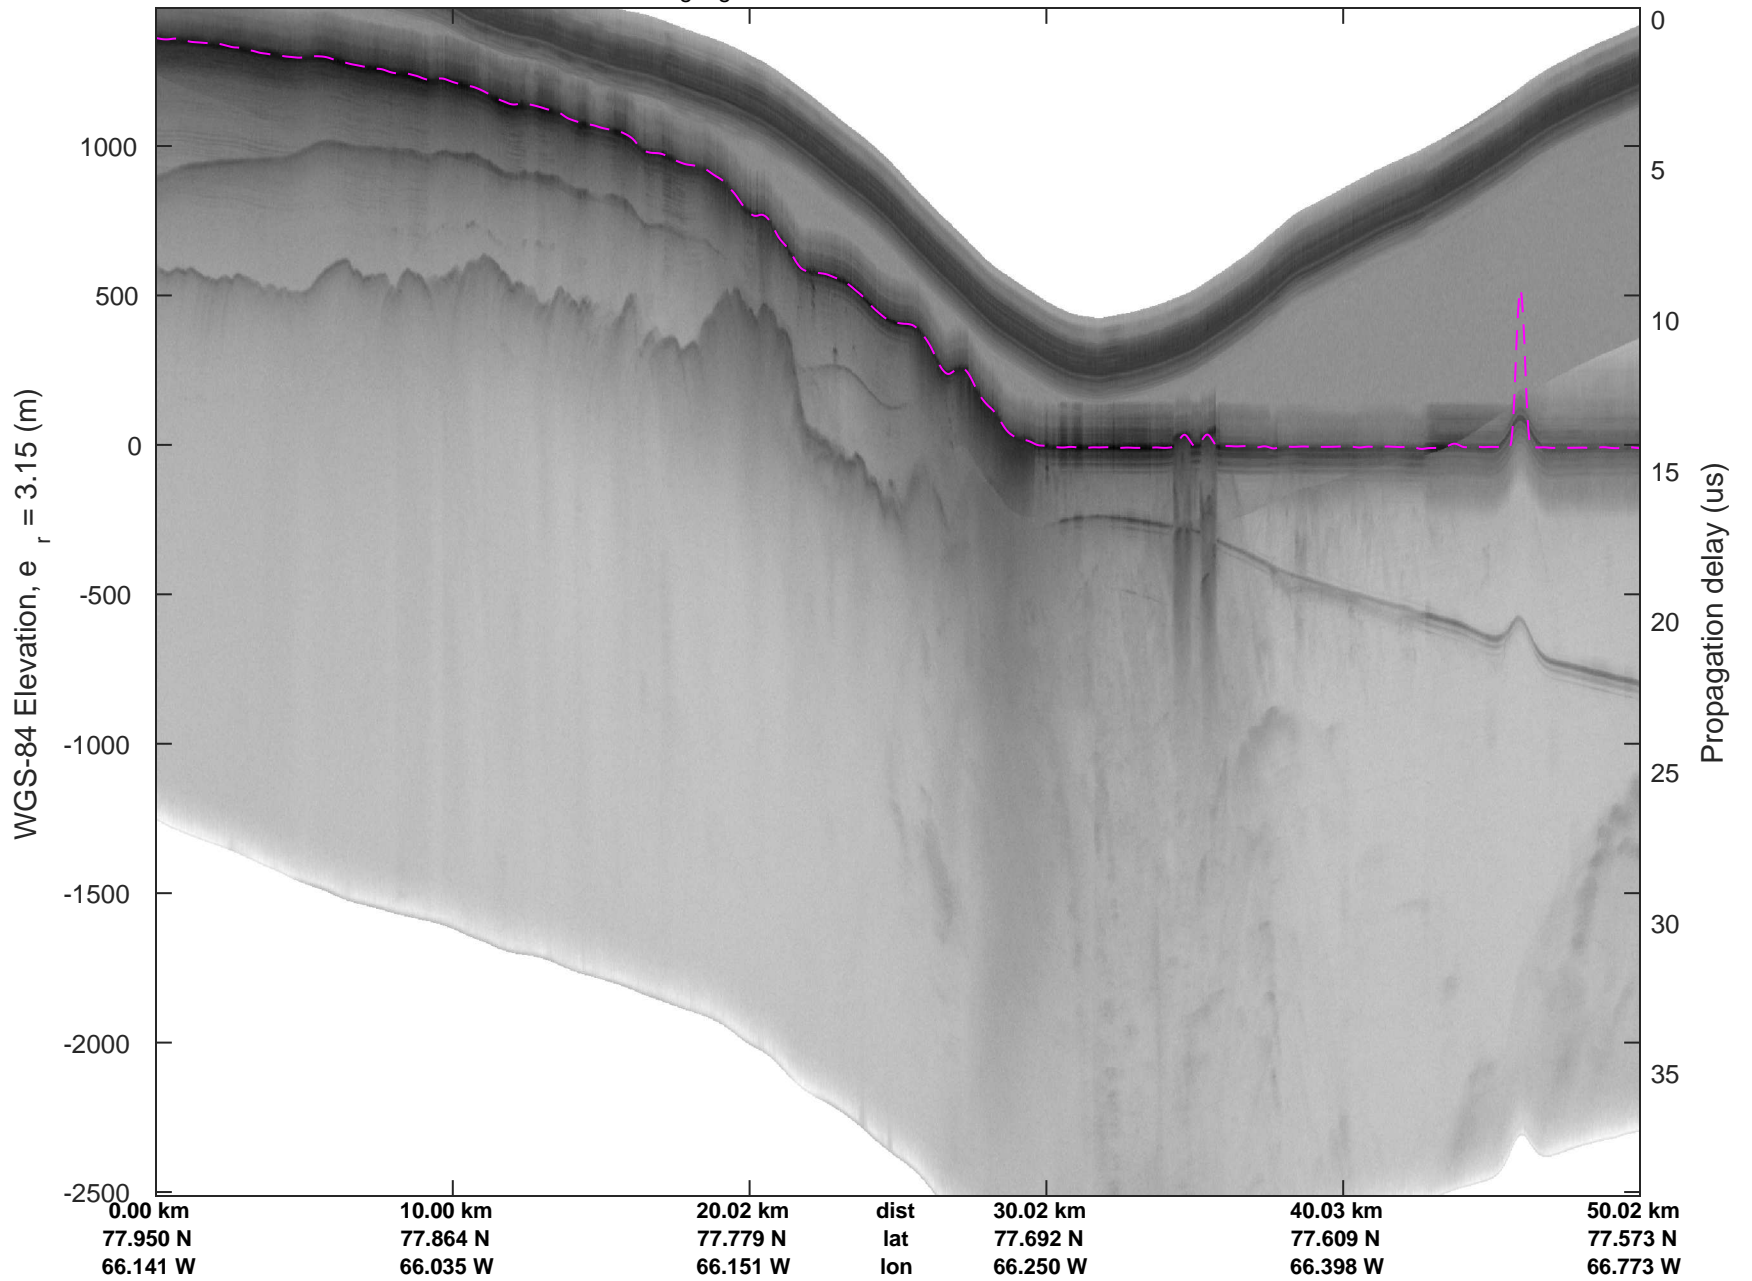

rds 2017_Greenland_P3: "Zigzag East" 20170407_09_005: 16:07:59.0 to 16:14:15.4 GPS