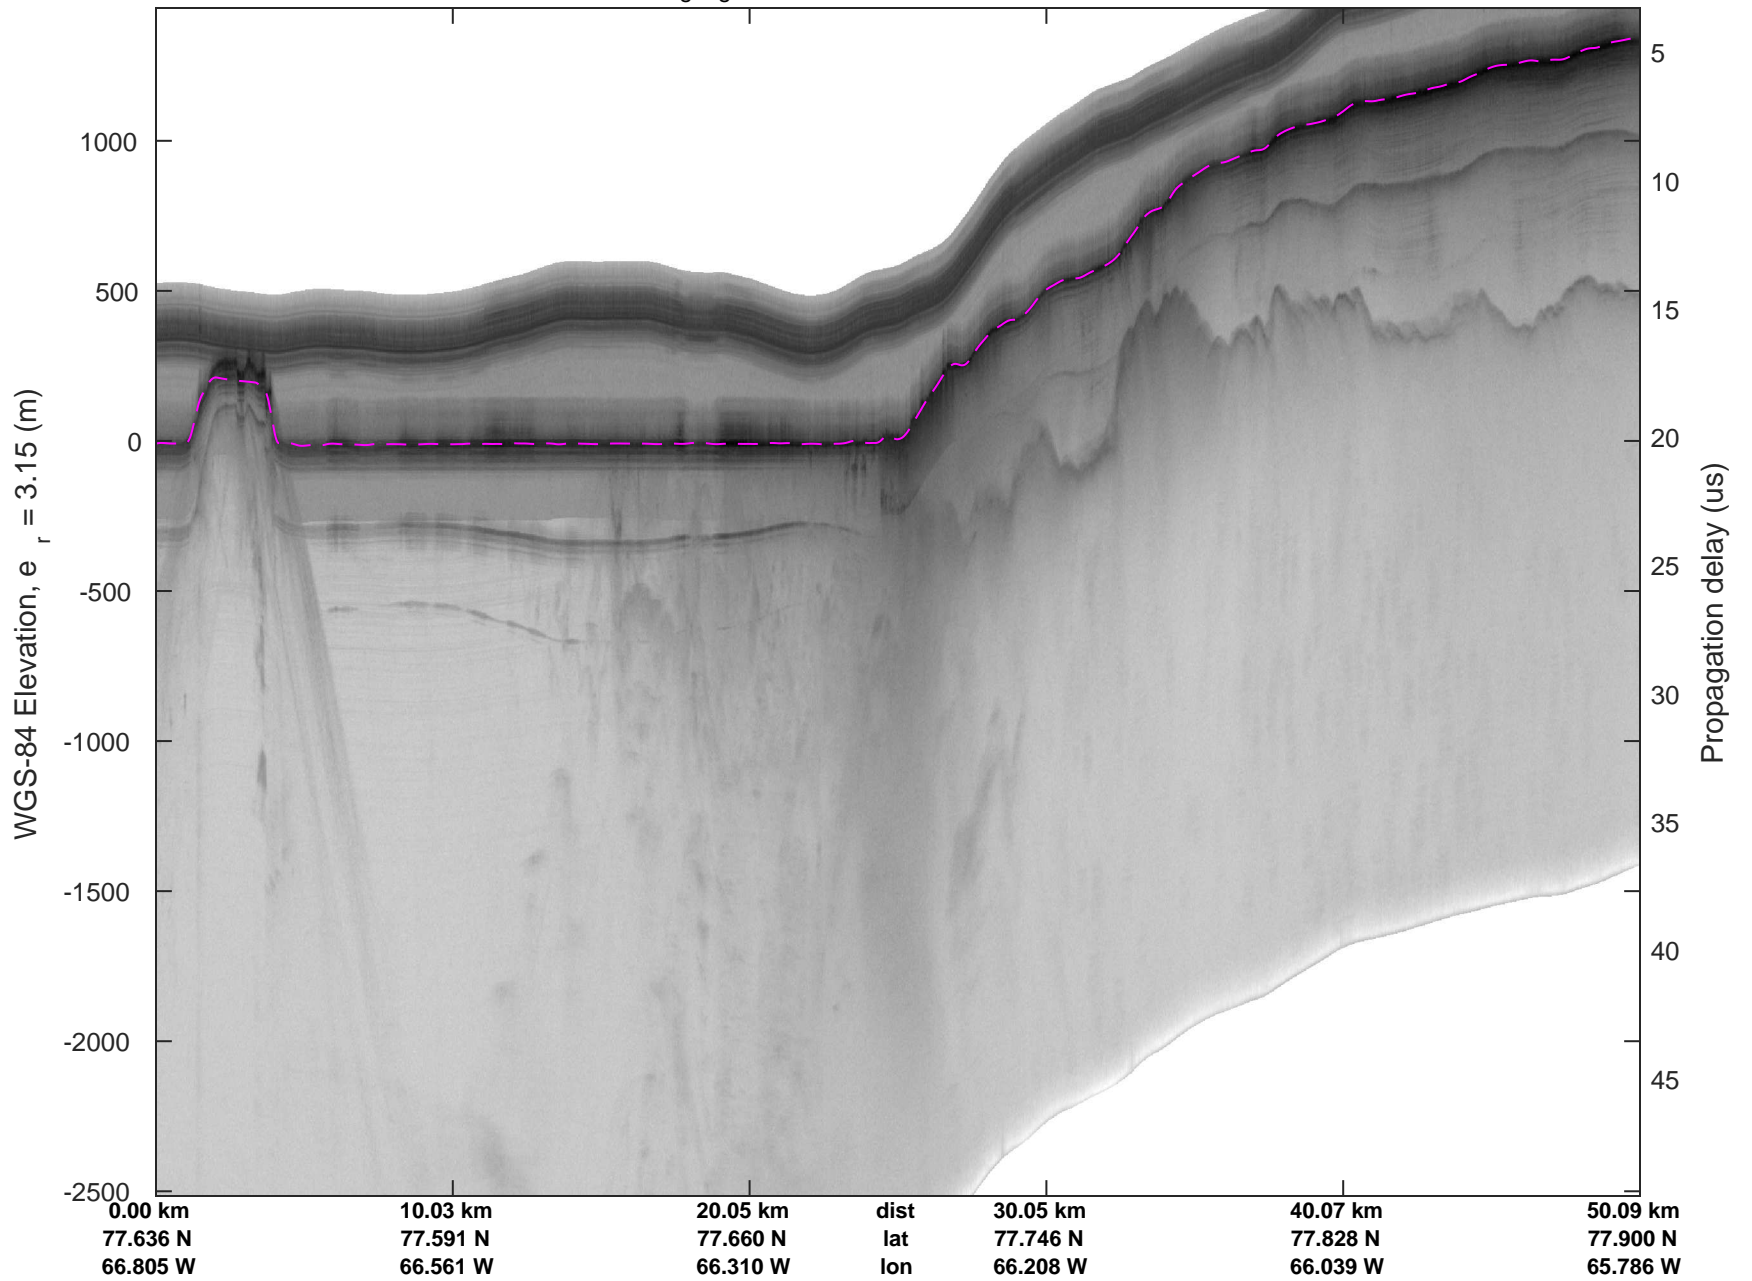

Zigzag East  
20170407\_09\_003  
Polar Stereograph 70N/-45E

rds 2017\_Greenland\_P3: "Zigzag East" 20170407\_09\_003: 15:56:10.1 to 16:02:05.1 GPS

rds 2017\_Greenland\_P3: "Zigzag East" 20170407\_09\_003: 15:56:10.1 to 16:02:05.1 GPS