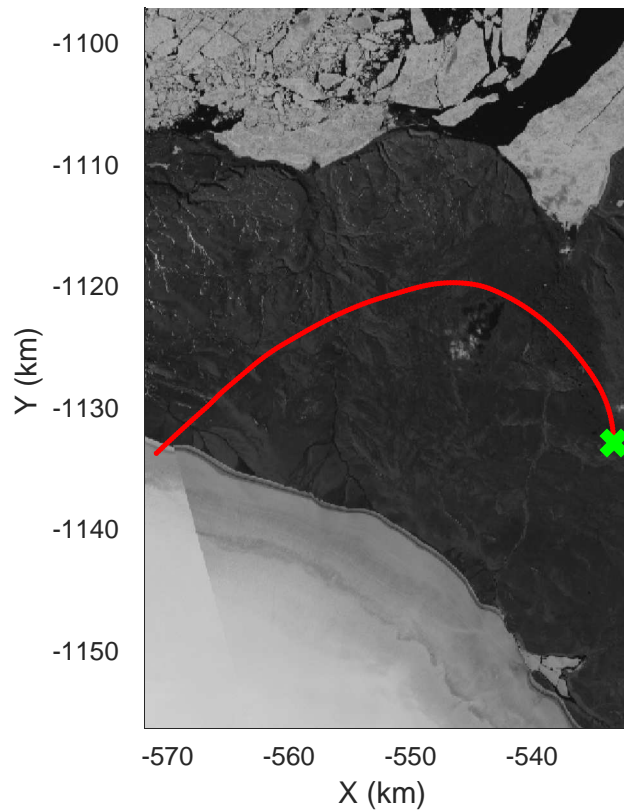

Zigzag East  
20170407\_09\_009  
Polar Stereograph 70N/-45E

rds 2017\_Greenland\_P3: "Zigzag East" 20170407\_09\_009: 16:32:09.9 to 16:38:21.0 GPS

rds 2017\_Greenland\_P3: "Zigzag East" 20170407\_09\_009: 16:32:09.9 to 16:38:21.0 GPS