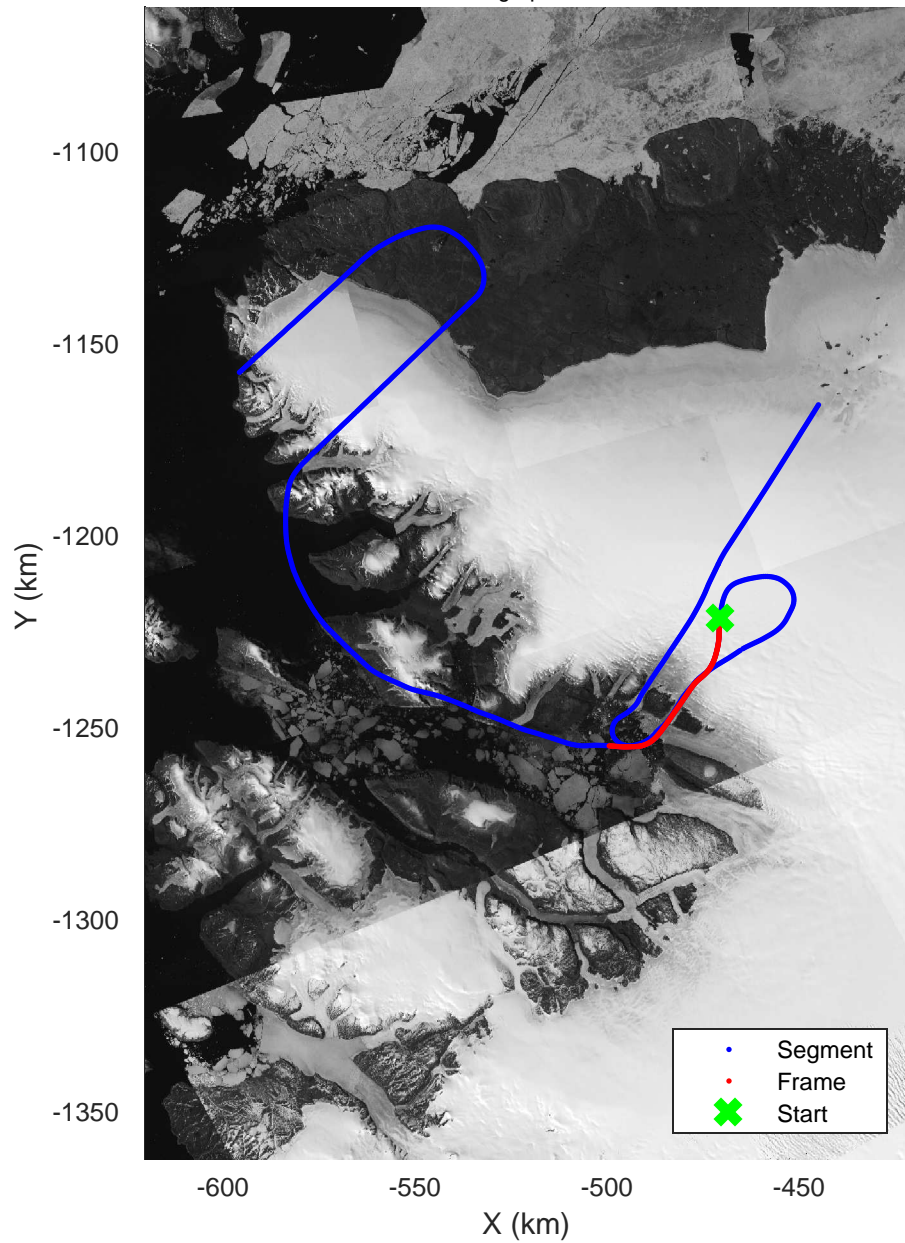

Zigzag East
20170407_09_005
Polar Stereograph 70N/-45E