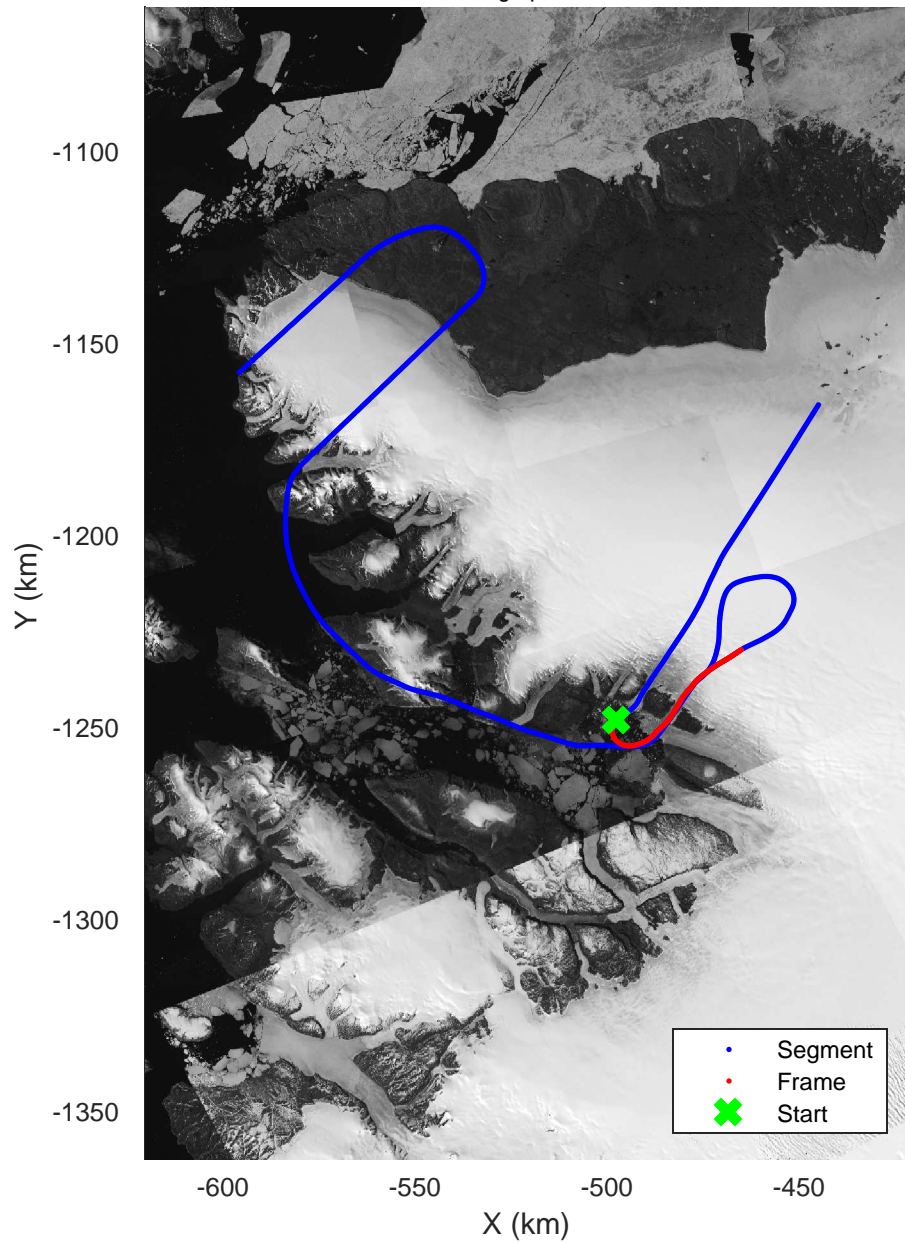

Zigzag East
20170407_09_003
Polar Stereograph 70N/-45E