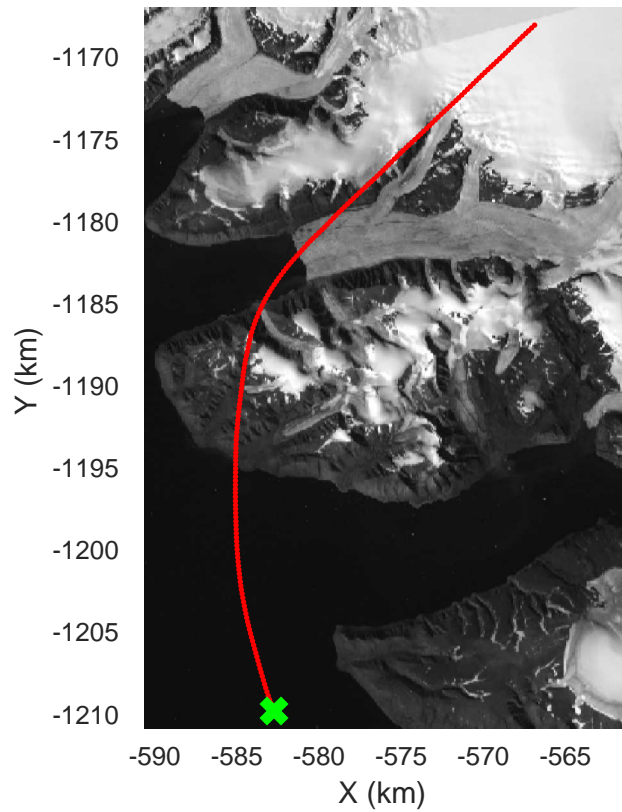

Zigzag East  
20170407\_09\_007  
Polar Stereograph 70N/-45E

rds 2017\_Greenland\_P3: "Zigzag East" 20170407\_09\_007: 16:19:35.8 to 16:25:48.1 GPS

rds 2017\_Greenland\_P3: "Zigzag East" 20170407\_09\_007: 16:19:35.8 to 16:25:48.1 GPS