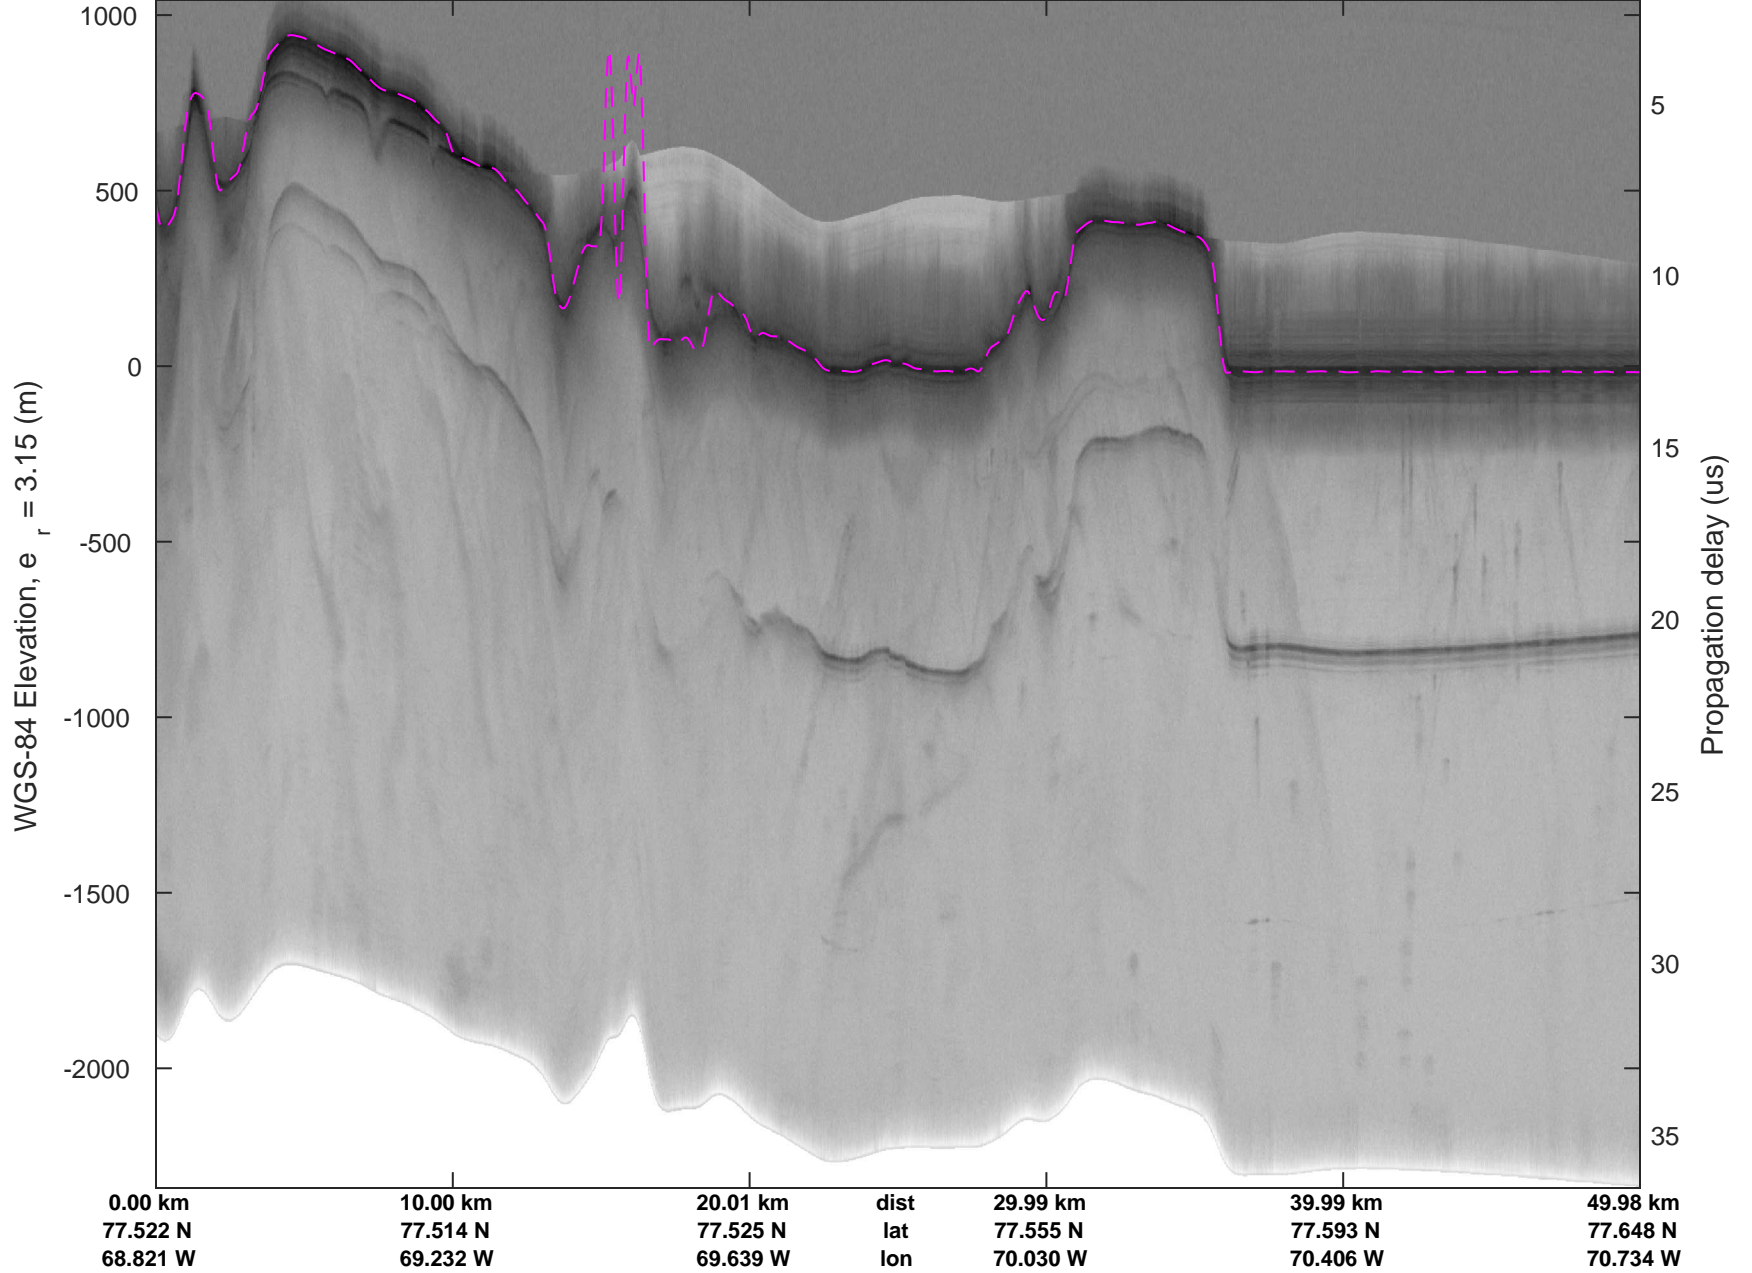

Zigzag East  
20170407\_09\_007  
Polar Stereograph 70N/-45E

rds 2017\_Greenland\_P3: "Zigzag East" 20170407\_09\_007: 16:19:35.8 to 16:25:48.1 GPS

rds 2017\_Greenland\_P3: "Zigzag East" 20170407\_09\_007: 16:19:35.8 to 16:25:48.1 GPS

Zigzag East  
20170407\_09\_008  
Polar Stereograph 70N/-45E

rds 2017\_Greenland\_P3: "Zigzag East" 20170407\_09\_008: 16:25:48.4 to 16:32:09.6 GPS

rds 2017\_Greenland\_P3: "Zigzag East" 20170407\_09\_008: 16:25:48.4 to 16:32:09.6 GPS

Zigzag East  
20170407\_09\_009  
Polar Stereograph 70N/-45E

rds 2017\_Greenland\_P3: "Zigzag East" 20170407\_09\_009: 16:32:09.9 to 16:38:21.0 GPS

rds 2017\_Greenland\_P3: "Zigzag East" 20170407\_09\_009: 16:32:09.9 to 16:38:21.0 GPS

Zigzag East  
20170407\_09\_010  
Polar Stereograph 70N/-45E

rds 2017\_Greenland\_P3: "Zigzag East" 20170407\_09\_010: 16:38:21.3 to 16:44:29.0 GPS

rds 2017\_Greenland\_P3: "Zigzag East" 20170407\_09\_010: 16:38:21.3 to 16:44:29.0 GPS