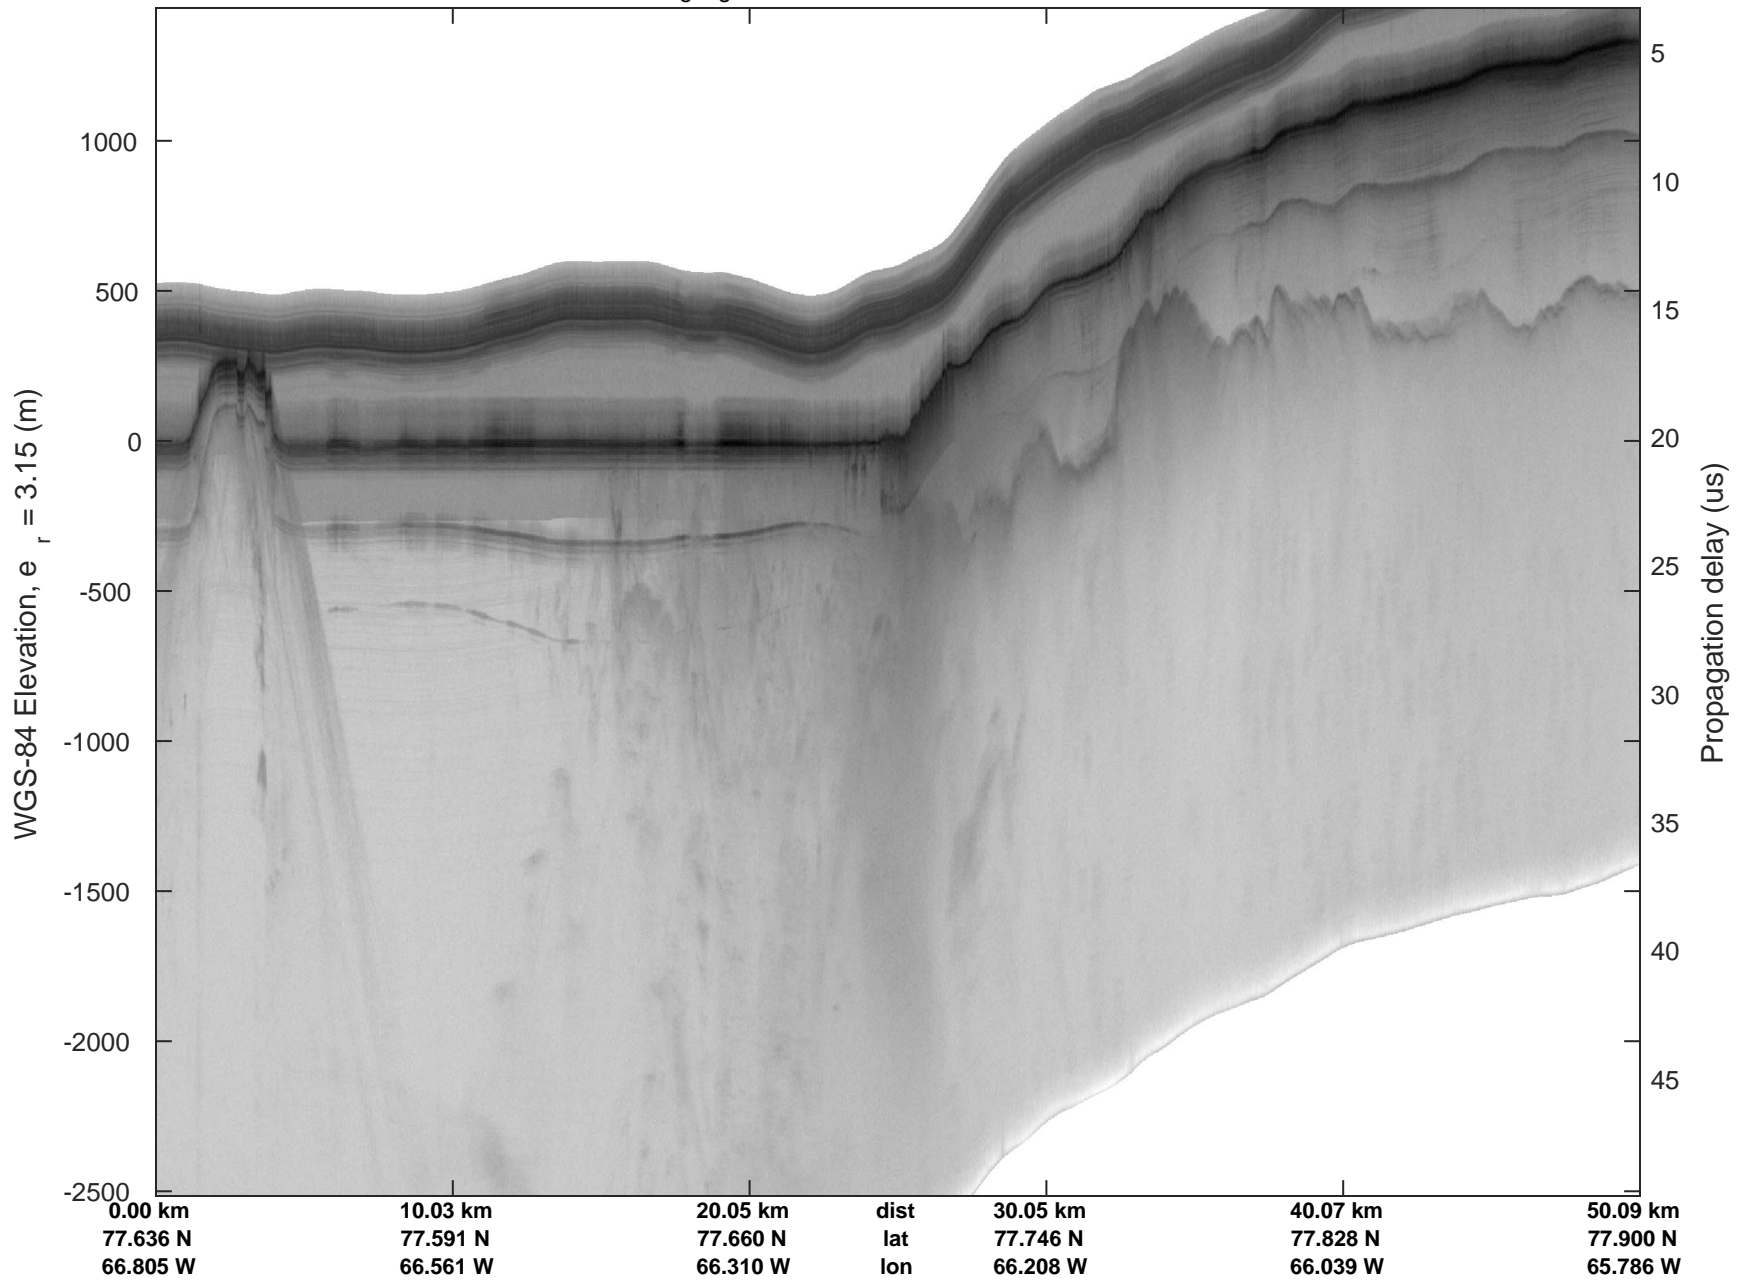

rds 2017_Greenland_P3: "Zigzag East" 20170407_09_003: 15:56:10.1 to 16:02:05.1 GPS