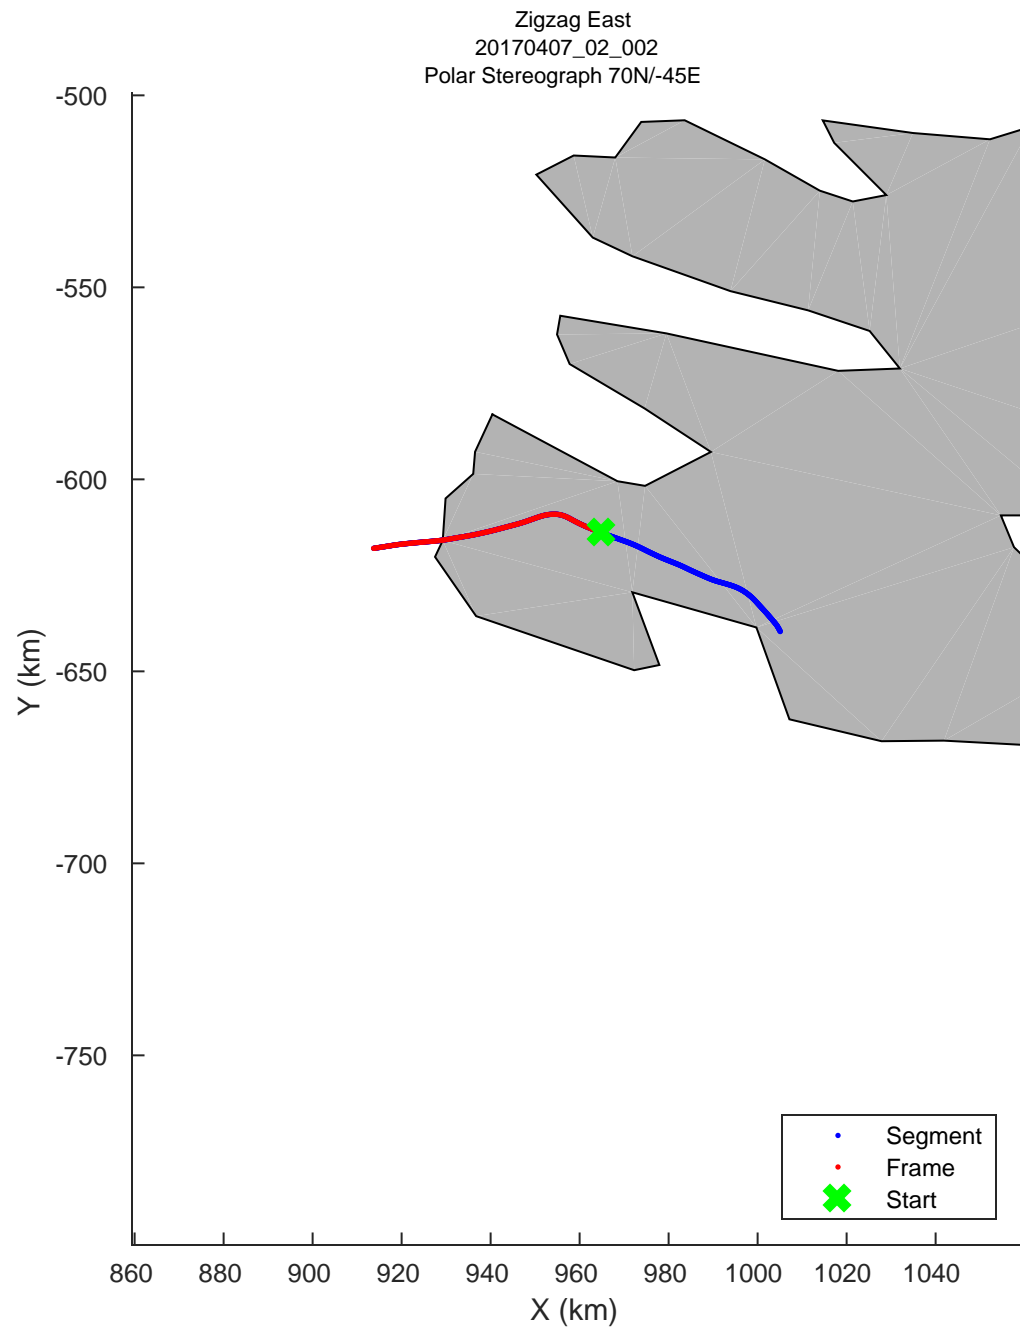

rds 2017_Greenland_P3: "Zigzag East" 20170407_02_001: 09:37:19.1 to 09:43:29.6 GPS

rds 2017_Greenland_P3: "Zigzag East" 20170407_02_001: 09:37:19.1 to 09:43:29.6 GPS

rds 2017_Greenland_P3: "Zigzag East" 20170407_02_002: 09:43:29.9 to 09:50:17.3 GPS

rds 2017_Greenland_P3: "Zigzag East" 20170407_02_002: 09:43:29.9 to 09:50:17.3 GPS