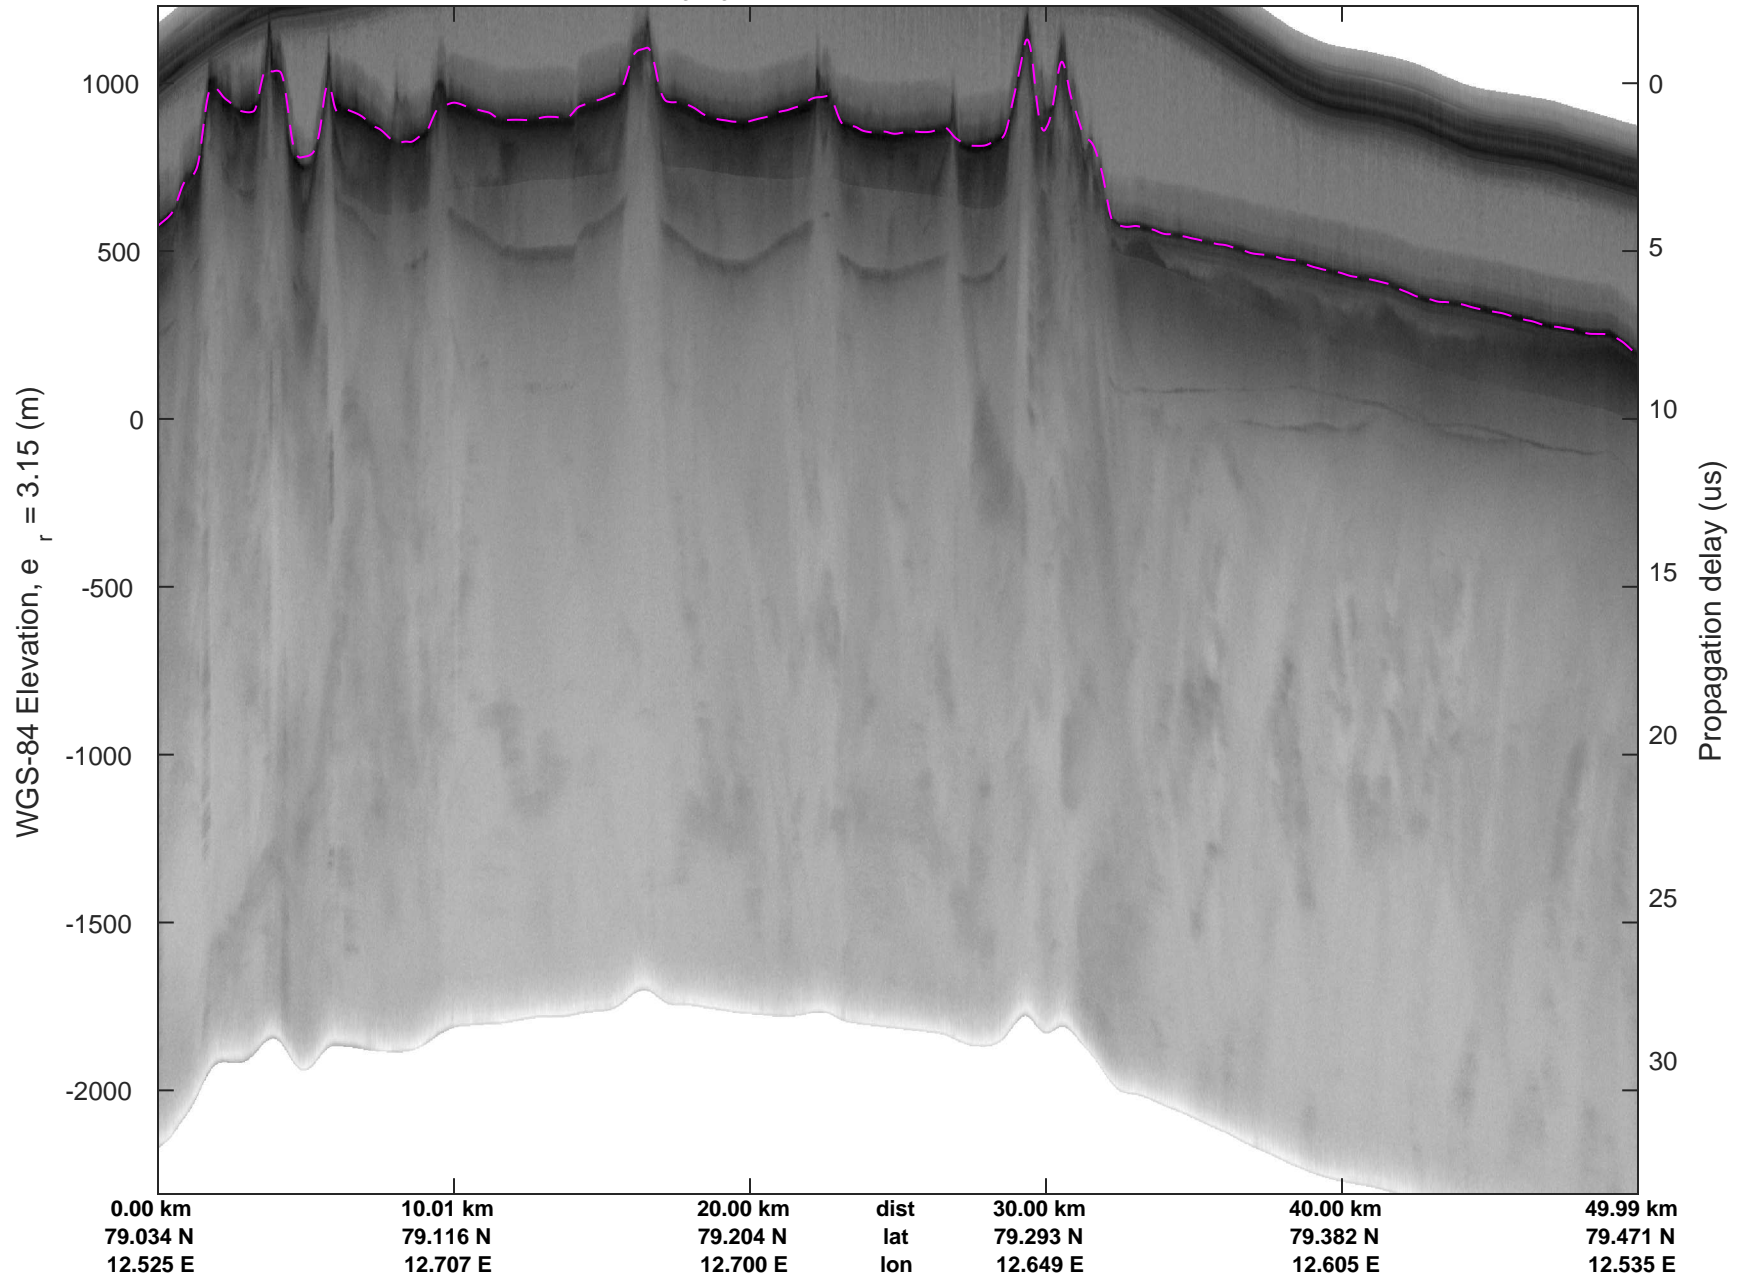

rds 2017_Greenland_P3: "Zigzag East" 20170407_02_001: 09:37:19.1 to 09:43:29.6 GPS

rds 2017_Greenland_P3: "Zigzag East" 20170407_02_001: 09:37:19.1 to 09:43:29.6 GPS

rds 2017_Greenland_P3: "Zigzag East" 20170407_02_002: 09:43:29.9 to 09:50:17.3 GPS

rds 2017_Greenland_P3: "Zigzag East" 20170407_02_002: 09:43:29.9 to 09:50:17.3 GPS