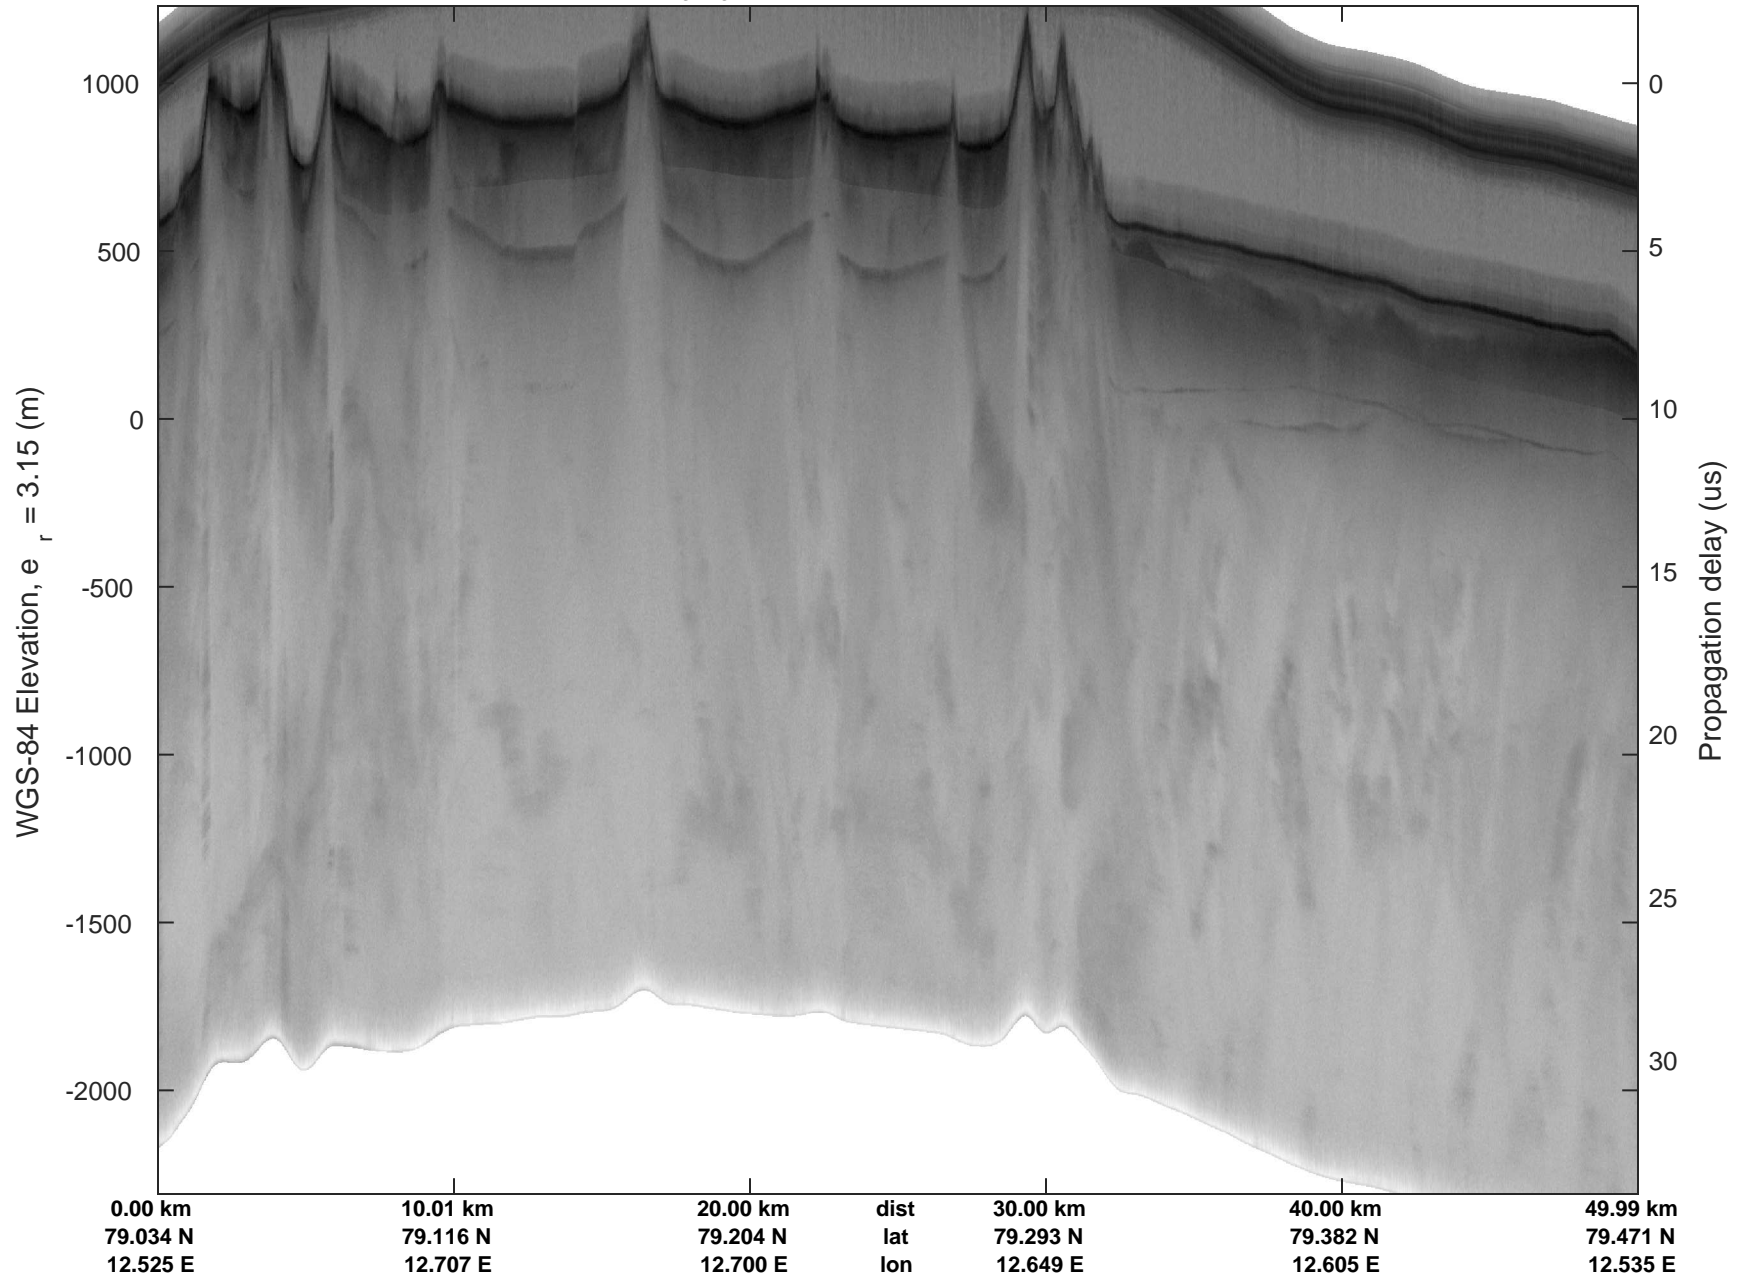

rds 2017_Greenland_P3: "Zigzag East" 20170407_02_001: 09:37:19.1 to 09:43:29.6 GPS

rds 2017_Greenland_P3: "Zigzag East" 20170407_02_001: 09:37:19.1 to 09:43:29.6 GPS

rds 2017_Greenland_P3: "Zigzag East" 20170407_02_002: 09:43:29.9 to 09:50:17.3 GPS

rds 2017_Greenland_P3: "Zigzag East" 20170407_02_002: 09:43:29.9 to 09:50:17.3 GPS