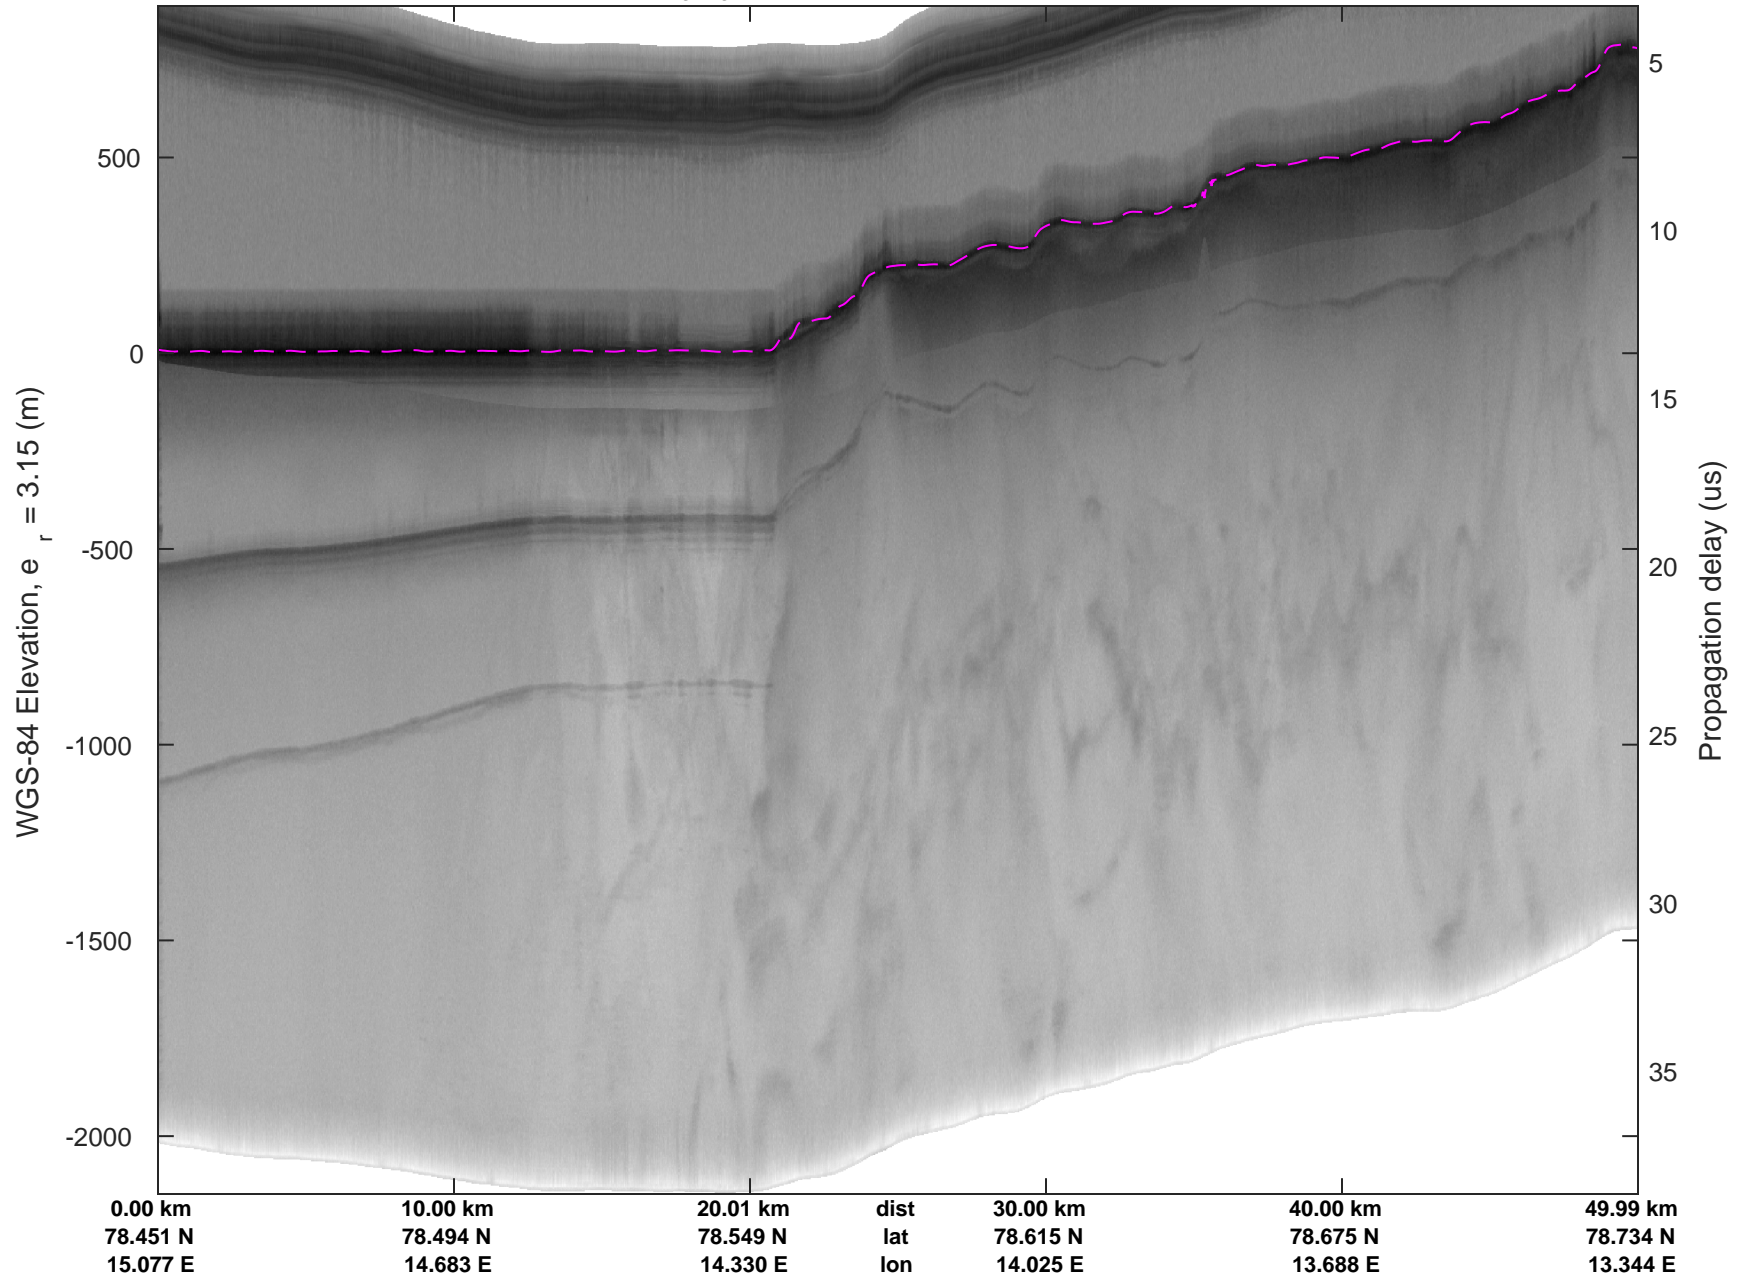

rds 2017_Greenland_P3: "Zigzag East" 20170407_01_001: 09:25:07.0 to 09:31:23.7 GPS

rds 2017_Greenland_P3: "Zigzag East" 20170407_01_001: 09:25:07.0 to 09:31:23.7 GPS

rds 2017_Greenland_P3: "Zigzag East" 20170407_01_002: 09:31:23.9 to 09:35:49.6 GPS

rds 2017_Greenland_P3: "Zigzag East" 20170407_01_002: 09:31:23.9 to 09:35:49.6 GPS