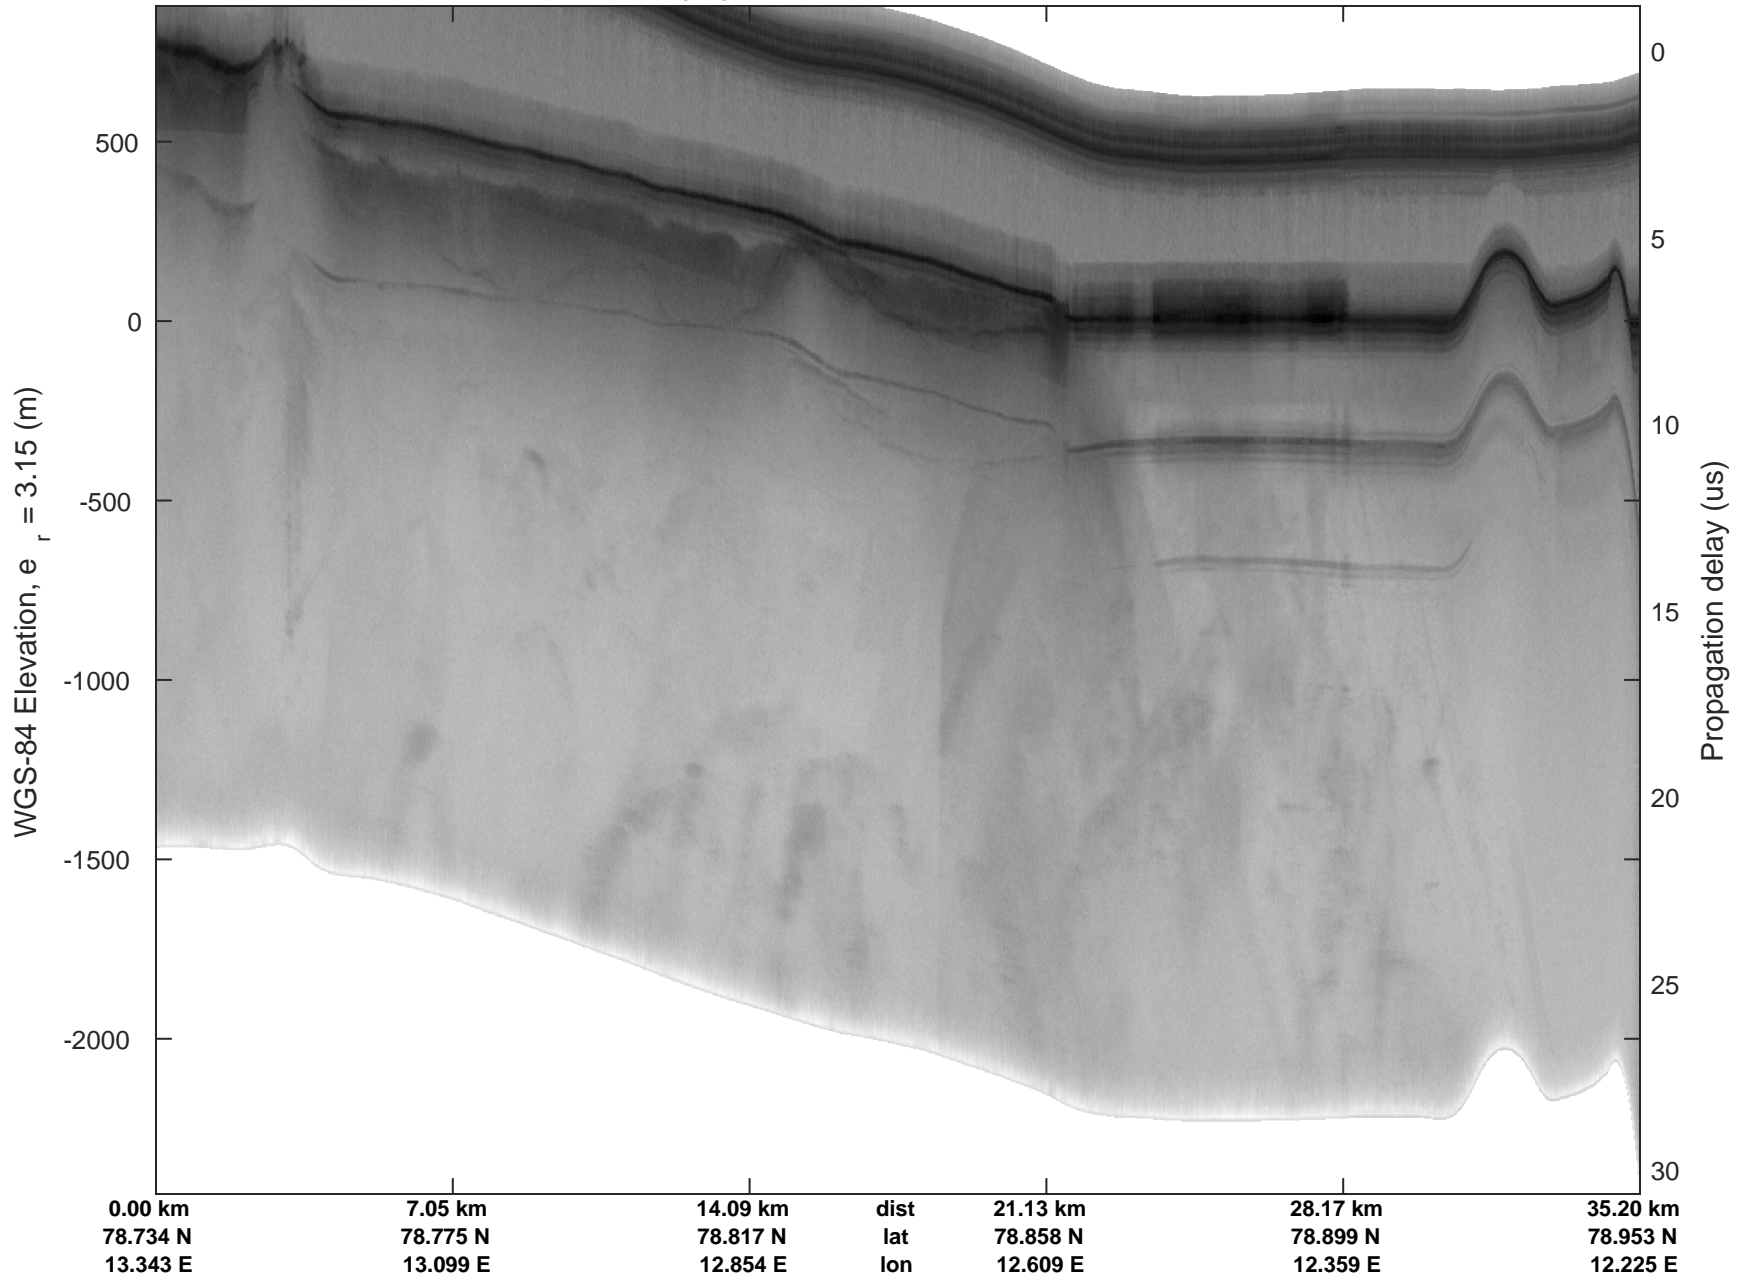

rds 2017_Greenland_P3: "Zigzag East" 20170407_01_001: 09:25:07.0 to 09:31:23.7 GPS

rds 2017_Greenland_P3: "Zigzag East" 20170407_01_001: 09:25:07.0 to 09:31:23.7 GPS

rds 2017_Greenland_P3: "Zigzag East" 20170407_01_002: 09:31:23.9 to 09:35:49.6 GPS

rds 2017_Greenland_P3: "Zigzag East" 20170407_01_002: 09:31:23.9 to 09:35:49.6 GPS