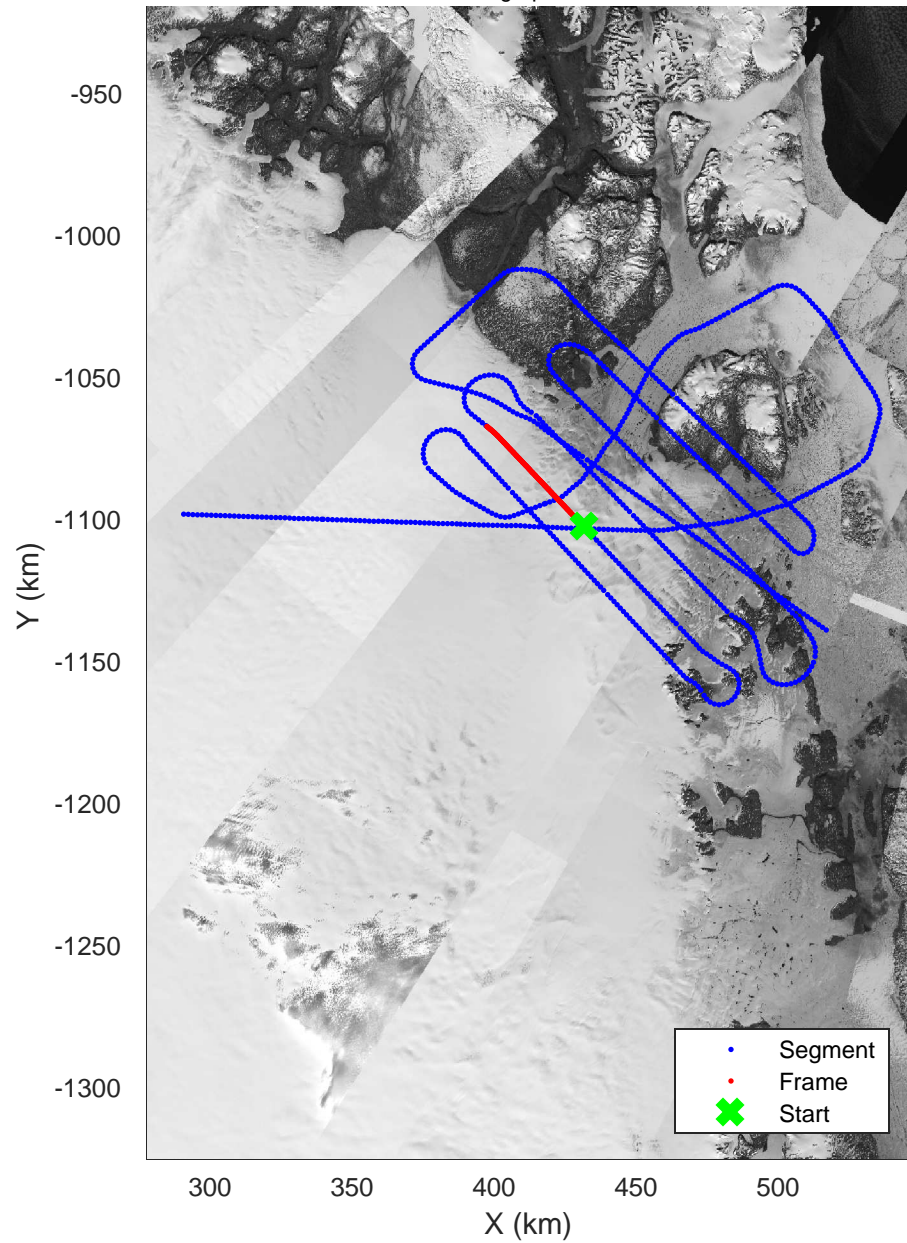

rds 2017_Greenland_P3: "Zachariae-79N" 20170403_02_015: 14:37:57.3 to 14:44:13.3 GPS

rds 2017_Greenland_P3: "Zachariae-79N" 20170403_02_015: 14:37:57.3 to 14:44:13.3 GPS

Zachariae-79N
 20170403_02_016
 Polar Stereograph 70N/-45E