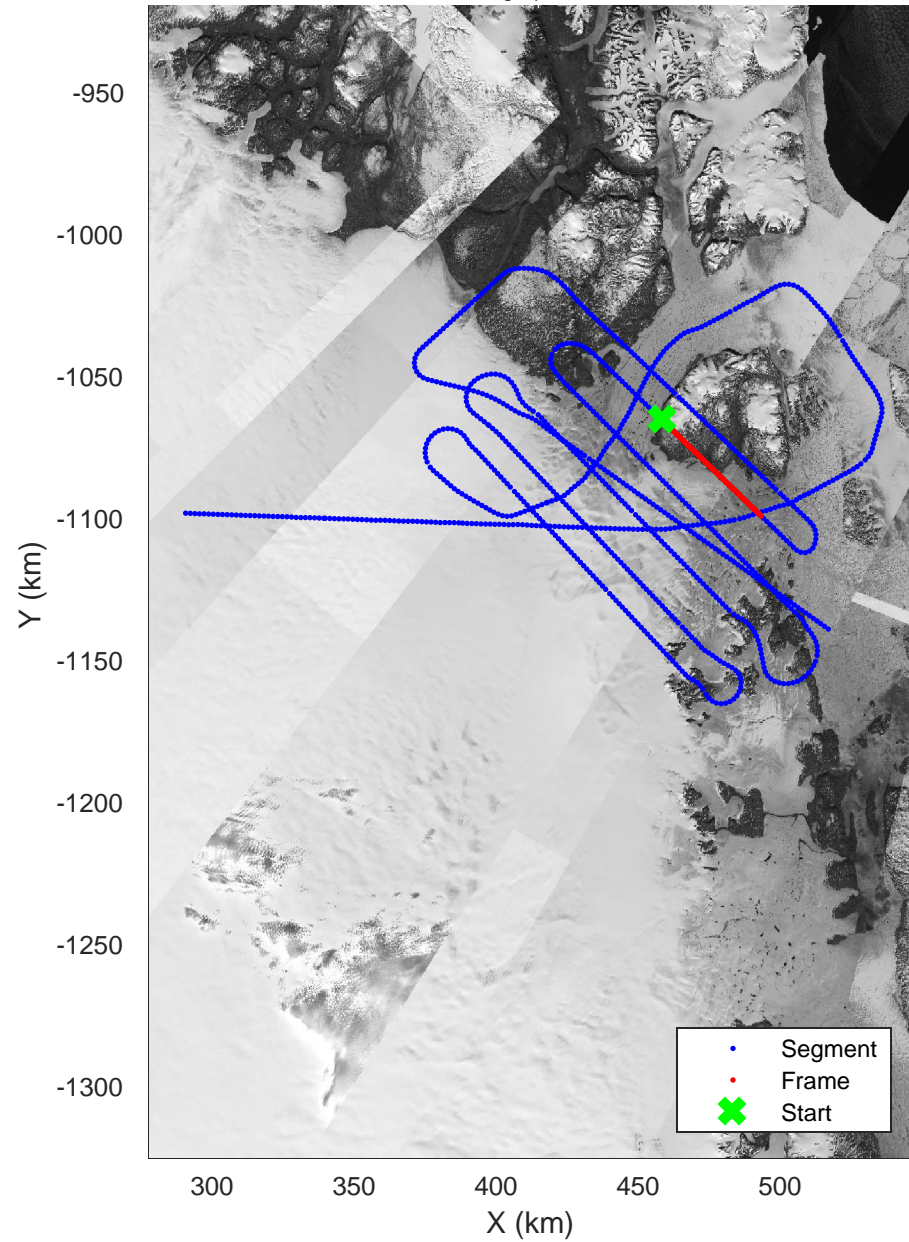

rds 2017_Greenland_P3: "Zachariae-79N" 20170403_02_023: 15:26:41.1 to 15:33:13.2 GPS

rds 2017_Greenland_P3: "Zachariae-79N" 20170403_02_023: 15:26:41.1 to 15:33:13.2 GPS

Zachariae-79N
20170403_02_024
Polar Stereograph 70N/-45E

rds 2017_Greenland_P3: "Zachariae-79N" 20170403_02_024: 15:33:13.4 to 15:39:36.0 GPS

rds 2017_Greenland_P3: "Zachariae-79N" 20170403_02_024: 15:33:13.4 to 15:39:36.0 GPS

Zachariae-79N
20170403_02_025
Polar Stereograph 70N/-45E

rds 2017_Greenland_P3: "Zachariae-79N" 20170403_02_025: 15:39:36.3 to 15:45:49.7 GPS

rds 2017_Greenland_P3: "Zachariae-79N" 20170403_02_025: 15:39:36.3 to 15:45:49.7 GPS

rds 2017_Greenland_P3: "Zachariae-79N" 20170403_02_026: 15:45:49.9 to 15:53:07.2 GPS