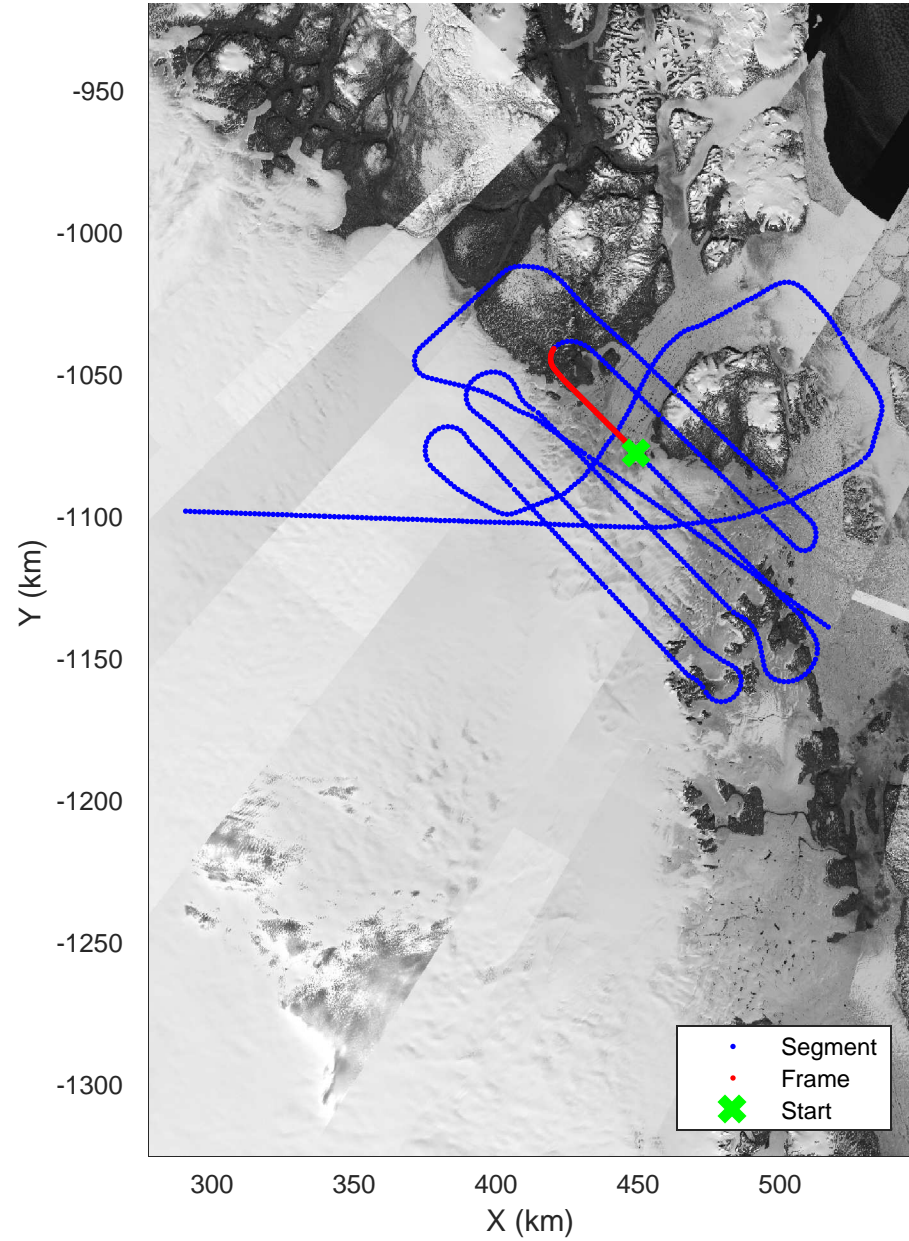

rds 2017_Greenland_P3: "Zachariae-79N" 20170403_02_022: 15:20:22.4 to 15:26:40.9 GPS

rds 2017_Greenland_P3: "Zachariae-79N" 20170403_02_022: 15:20:22.4 to 15:26:40.9 GPS

Zachariae-79N
20170403_02_023
Polar Stereograph 70N/-45E

rds 2017_Greenland_P3: "Zachariae-79N" 20170403_02_023: 15:26:41.1 to 15:33:13.2 GPS

rds 2017_Greenland_P3: "Zachariae-79N" 20170403_02_023: 15:26:41.1 to 15:33:13.2 GPS

Zachariae-79N
20170403_02_024
Polar Stereograph 70N/-45E