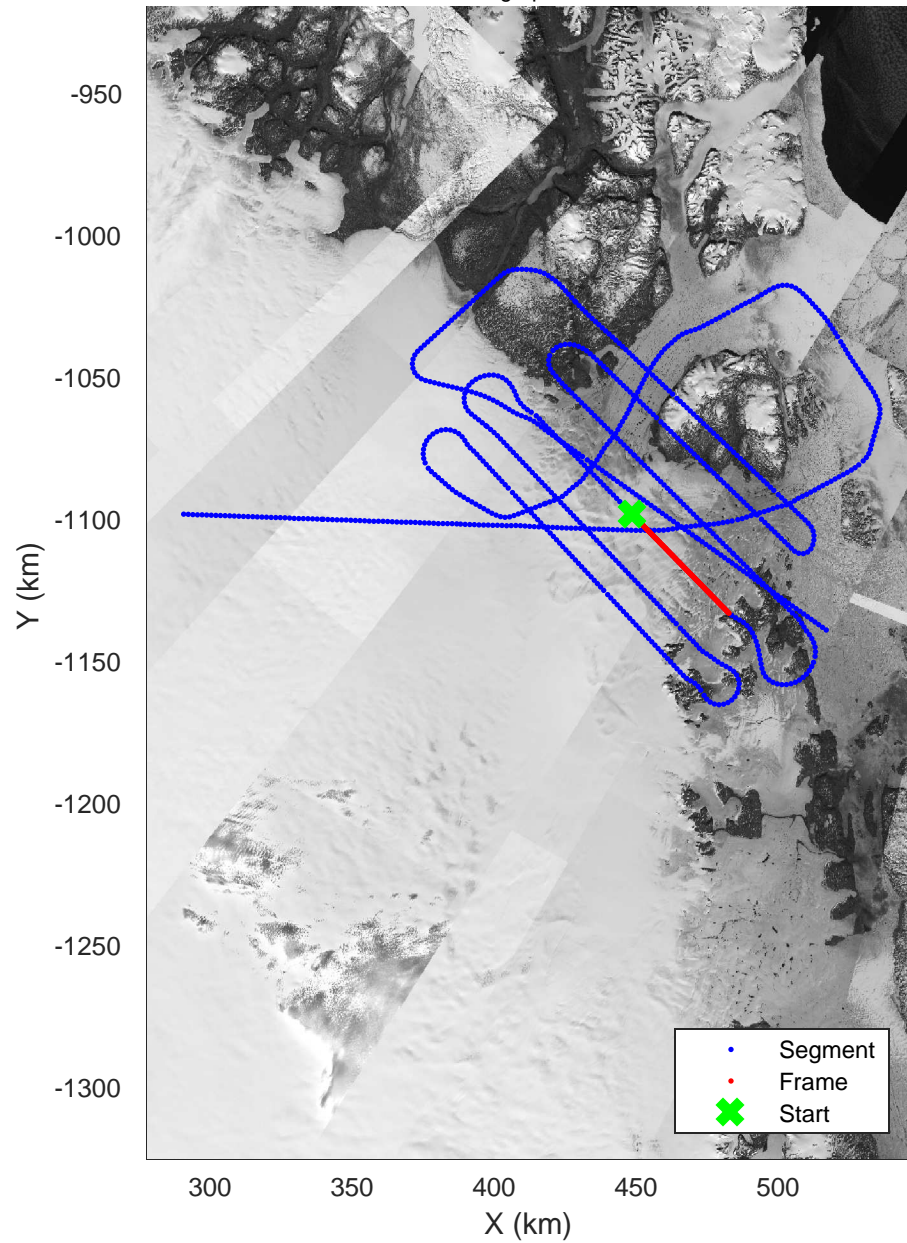

rds 2017_Greenland_P3: "Zachariae-79N" 20170403_02_018: 14:56:03.4 to 15:01:50.0 GPS

rds 2017_Greenland_P3: "Zachariae-79N" 20170403_02_018: 14:56:03.4 to 15:01:50.0 GPS

Zachariae-79N
20170403_02_019
Polar Stereograph 70N/-45E

rds 2017_Greenland_P3: "Zachariae-79N" 20170403_02_019: 15:01:50.3 to 15:07:44.6 GPS

rds 2017_Greenland_P3: "Zachariae-79N" 20170403_02_019: 15:01:50.3 to 15:07:44.6 GPS

Zachariae-79N
20170403_02_020
Polar Stereograph 70N/-45E