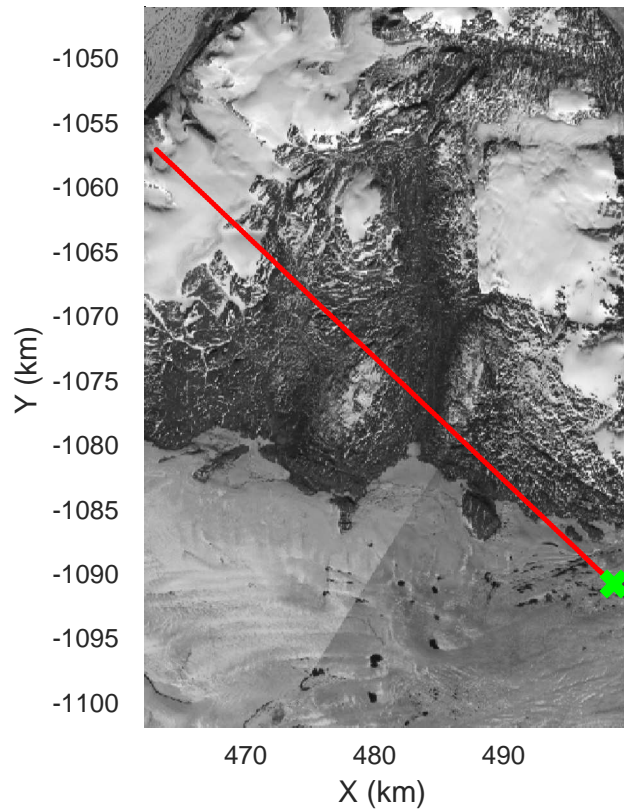

rds 2017_Greenland_P3: "Zachariae-79N" 20170403_02_025: 15:39:36.3 to 15:45:49.7 GPS

rds 2017_Greenland_P3: "Zachariae-79N" 20170403_02_025: 15:39:36.3 to 15:45:49.7 GPS

rds 2017_Greenland_P3: "Zachariae-79N" 20170403_02_026: 15:45:49.9 to 15:53:07.2 GPS

rds 2017_Greenland_P3: "Zachariae-79N" 20170403_02_026: 15:45:49.9 to 15:53:07.2 GPS

Zachariae-79N
20170403_02_027
Polar Stereograph 70N/-45E

rds 2017_Greenland_P3: "Zachariae-79N" 20170403_02_027: 15:53:07.4 to 15:59:42.4 GPS