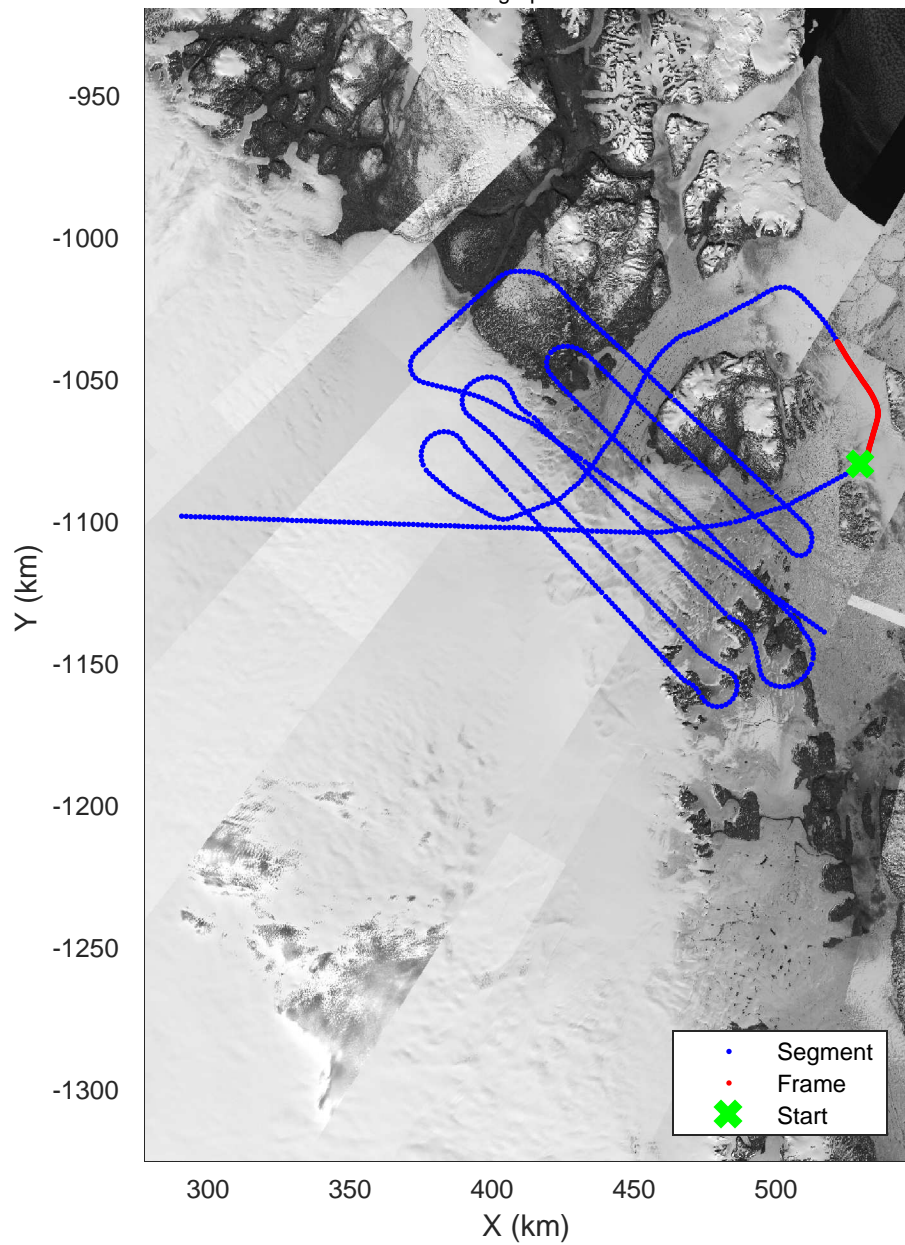

rds 2017_Greenland_P3: "Zachariae-79N" 20170403_02_005: 13:34:29.6 to 13:40:56.2 GPS

rds 2017_Greenland_P3: "Zachariae-79N" 20170403_02_005: 13:34:29.6 to 13:40:56.2 GPS

Zachariae-79N
20170403_02_006
Polar Stereograph 70N/-45E