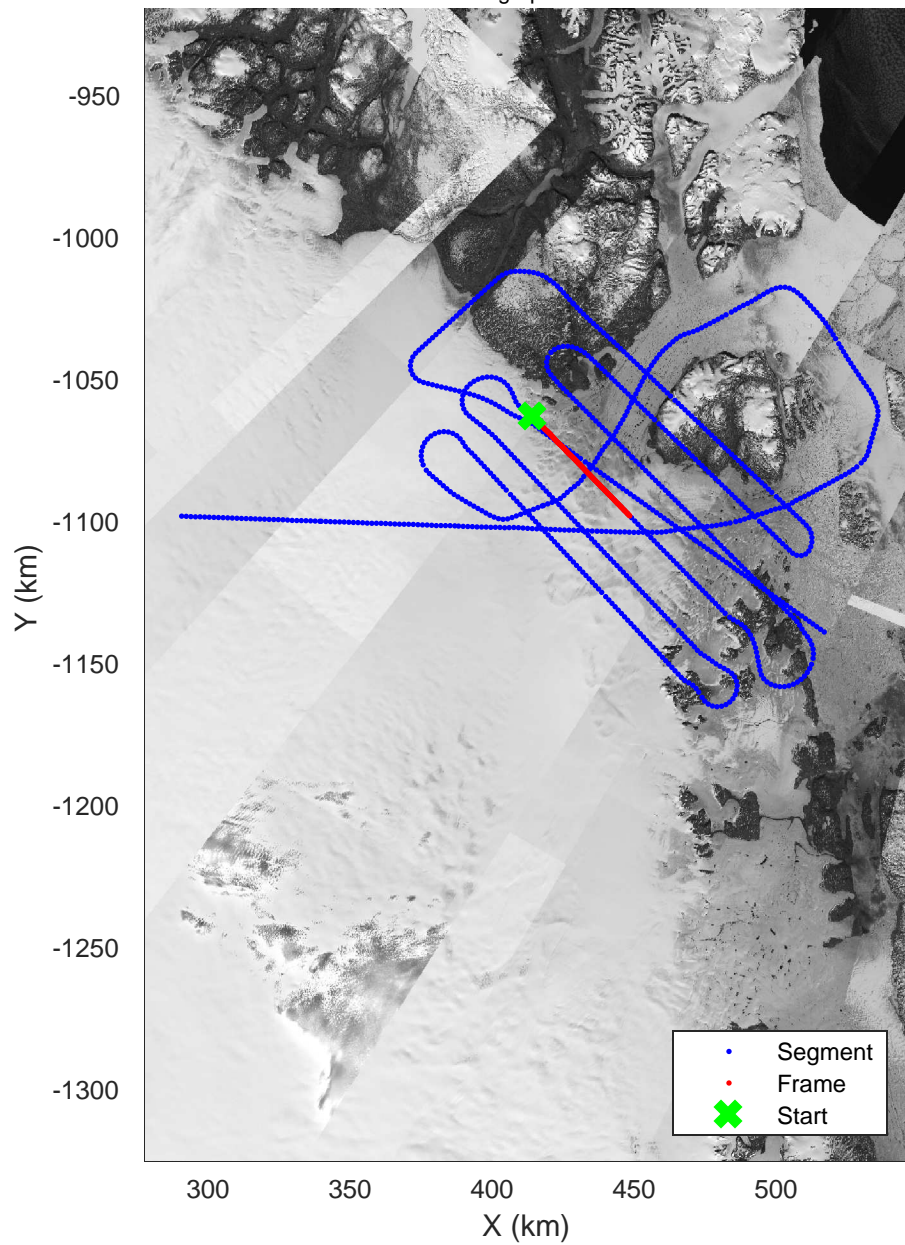

rds 2017_Greenland_P3: "Zachariae-79N" 20170403_02_017: 14:50:15.6 to 14:56:03.2 GPS

rds 2017_Greenland_P3: "Zachariae-79N" 20170403_02_017: 14:50:15.6 to 14:56:03.2 GPS

Zachariae-79N
20170403_02_018
Polar Stereograph 70N/-45E

rds 2017_Greenland_P3: "Zachariae-79N" 20170403_02_018: 14:56:03.4 to 15:01:50.0 GPS

rds 2017_Greenland_P3: "Zachariae-79N" 20170403_02_018: 14:56:03.4 to 15:01:50.0 GPS

Zachariae-79N
20170403_02_019
Polar Stereograph 70N/-45E