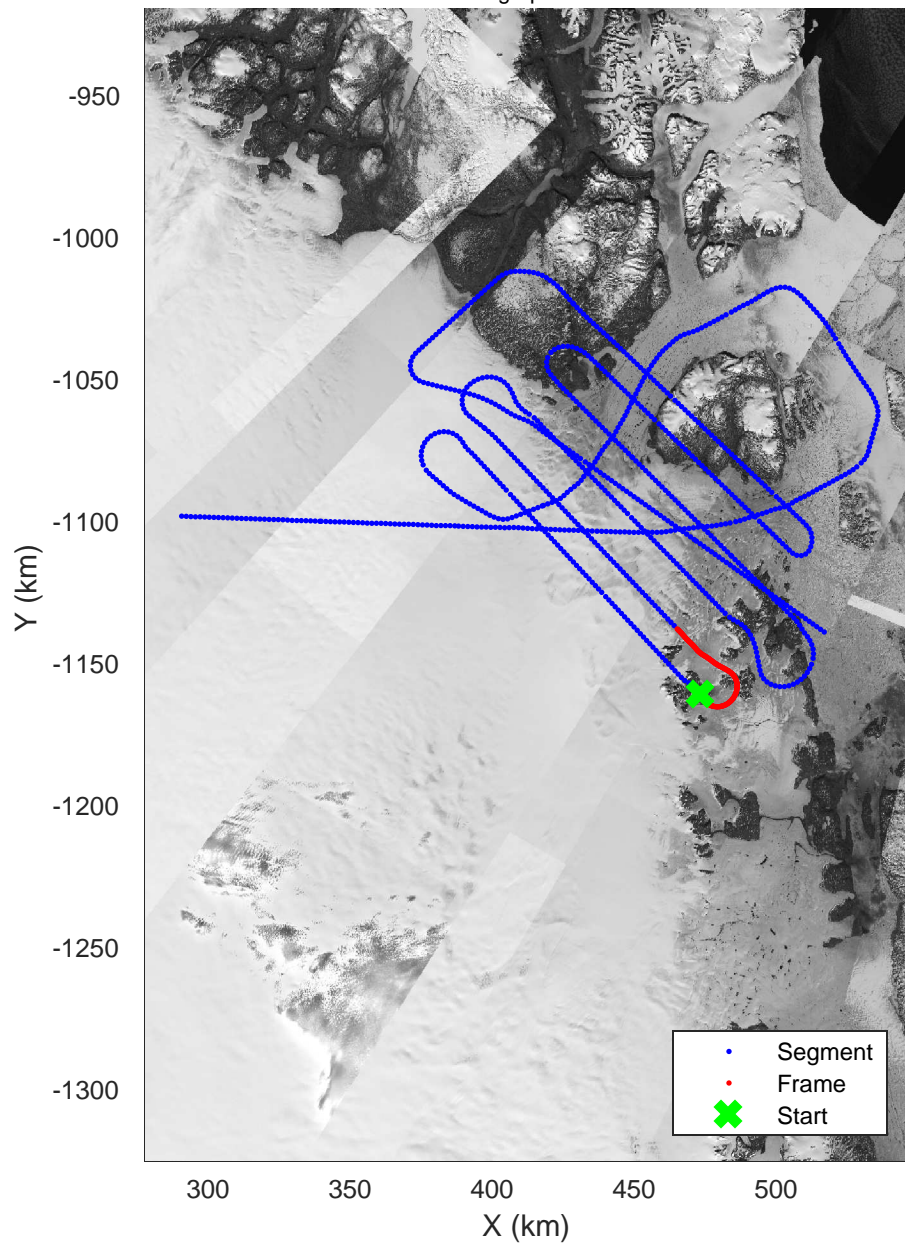

rds 2017_Greenland_P3: "Zachariae-79N" 20170403_02_013: 14:25:13.7 to 14:31:46.6 GPS

rds 2017_Greenland_P3: "Zachariae-79N" 20170403_02_013: 14:25:13.7 to 14:31:46.6 GPS

Zachariae-79N
20170403_02_014
Polar Stereograph 70N/-45E