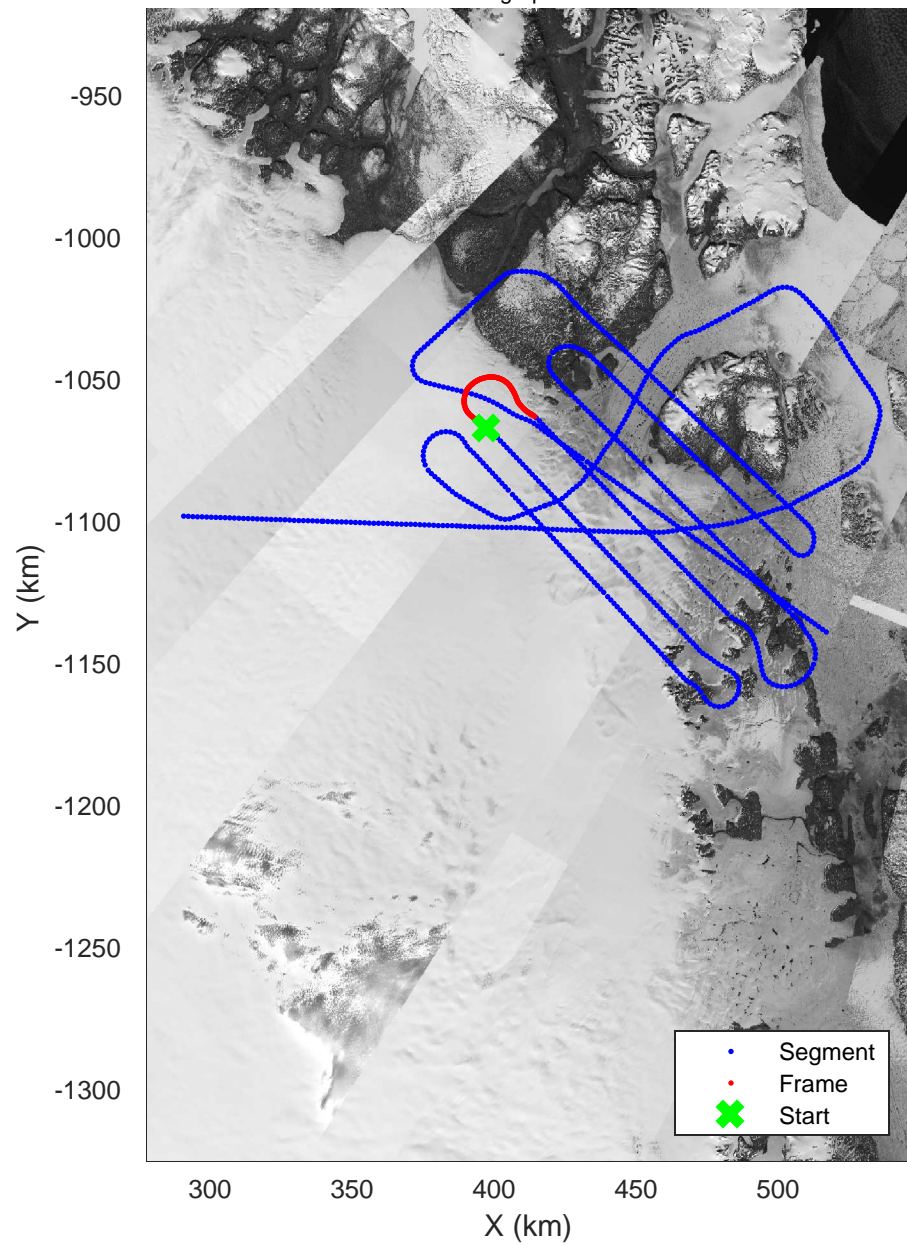

rds 2017_Greenland_P3: "Zachariae-79N" 20170403_02_016: 14:44:13.6 to 14:50:15.3 GPS

rds 2017_Greenland_P3: "Zachariae-79N" 20170403_02_016: 14:44:13.6 to 14:50:15.3 GPS

Zachariae-79N
20170403_02_017
Polar Stereograph 70N/-45E

rds 2017_Greenland_P3: "Zachariae-79N" 20170403_02_017: 14:50:15.6 to 14:56:03.2 GPS

rds 2017_Greenland_P3: "Zachariae-79N" 20170403_02_017: 14:50:15.6 to 14:56:03.2 GPS

Zachariae-79N
20170403_02_018
Polar Stereograph 70N/-45E