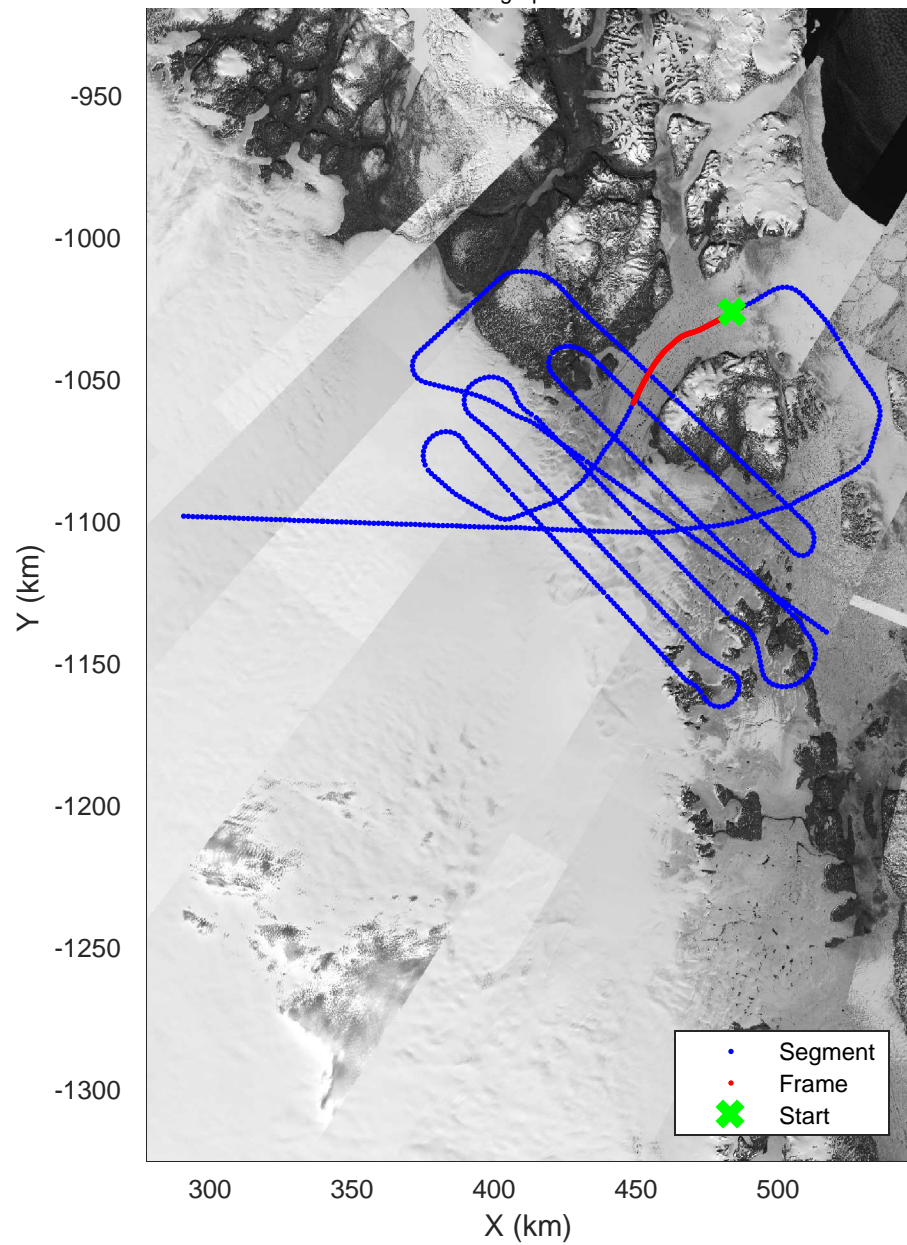

Zachariae-79N
20170403_02_008
Polar Stereograph 70N/-45E