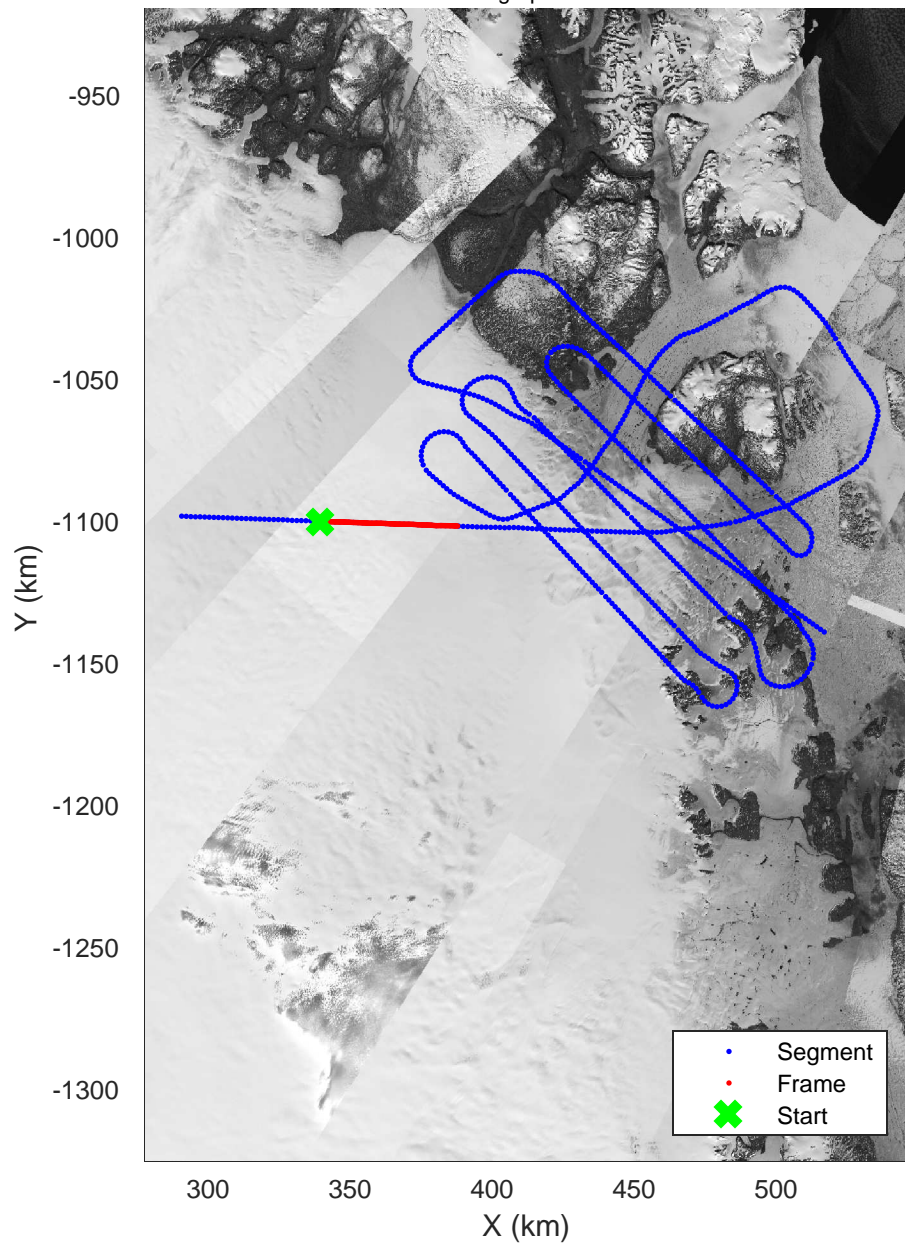

rds 2017_Greenland_P3: "Zachariae-79N" 20170403_02_001: 13:12:54.2 to 13:18:20.3 GPS

rds 2017_Greenland_P3: "Zachariae-79N" 20170403_02_001: 13:12:54.2 to 13:18:20.3 GPS

Zachariae-79N
20170403_02_002
Polar Stereograph 70N/-45E