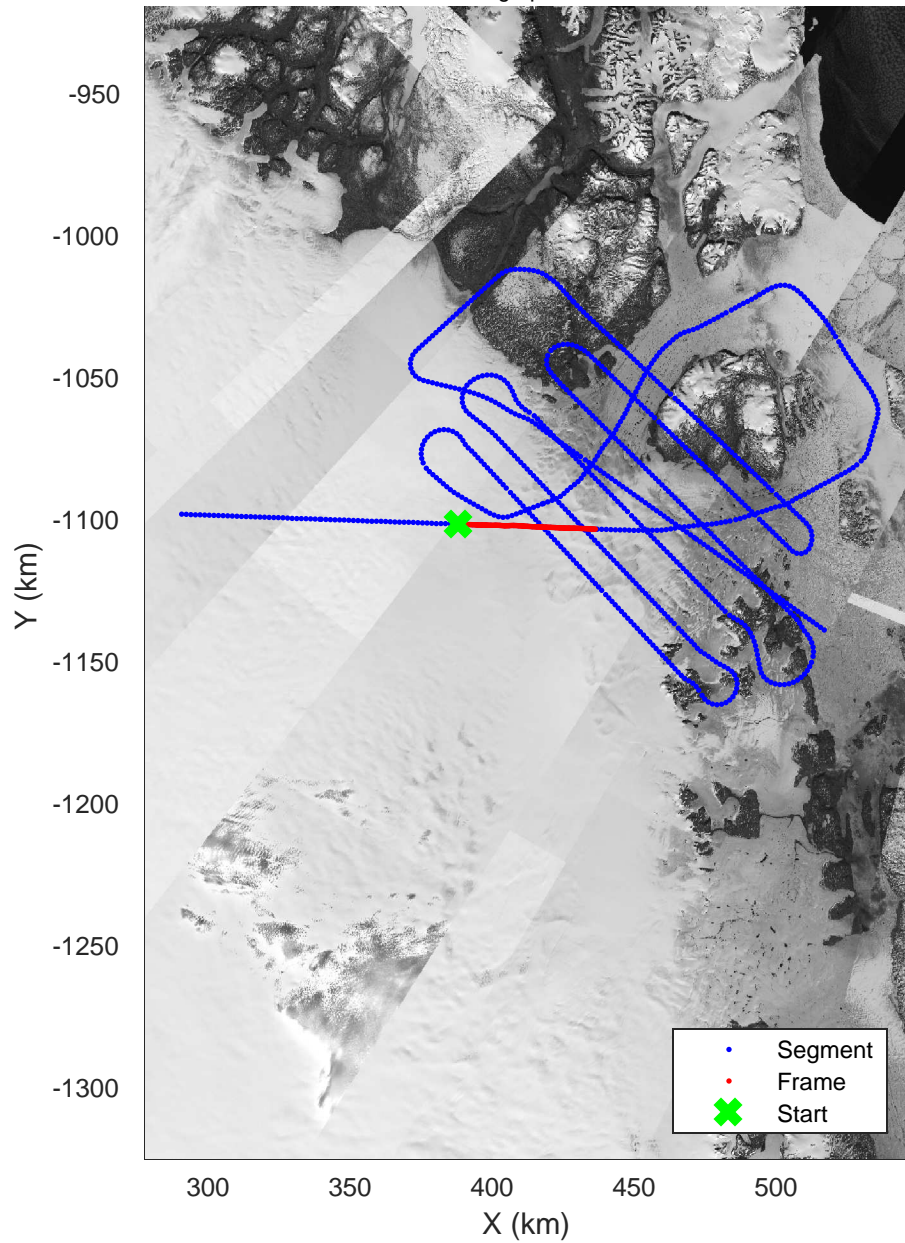

rds 2017_Greenland_P3: "Zachariae-79N" 20170403_02_002: 13:18:20.5 to 13:23:42.6 GPS

rds 2017_Greenland_P3: "Zachariae-79N" 20170403_02_002: 13:18:20.5 to 13:23:42.6 GPS

Zachariae-79N
20170403_02_003
Polar Stereograph 70N/-45E