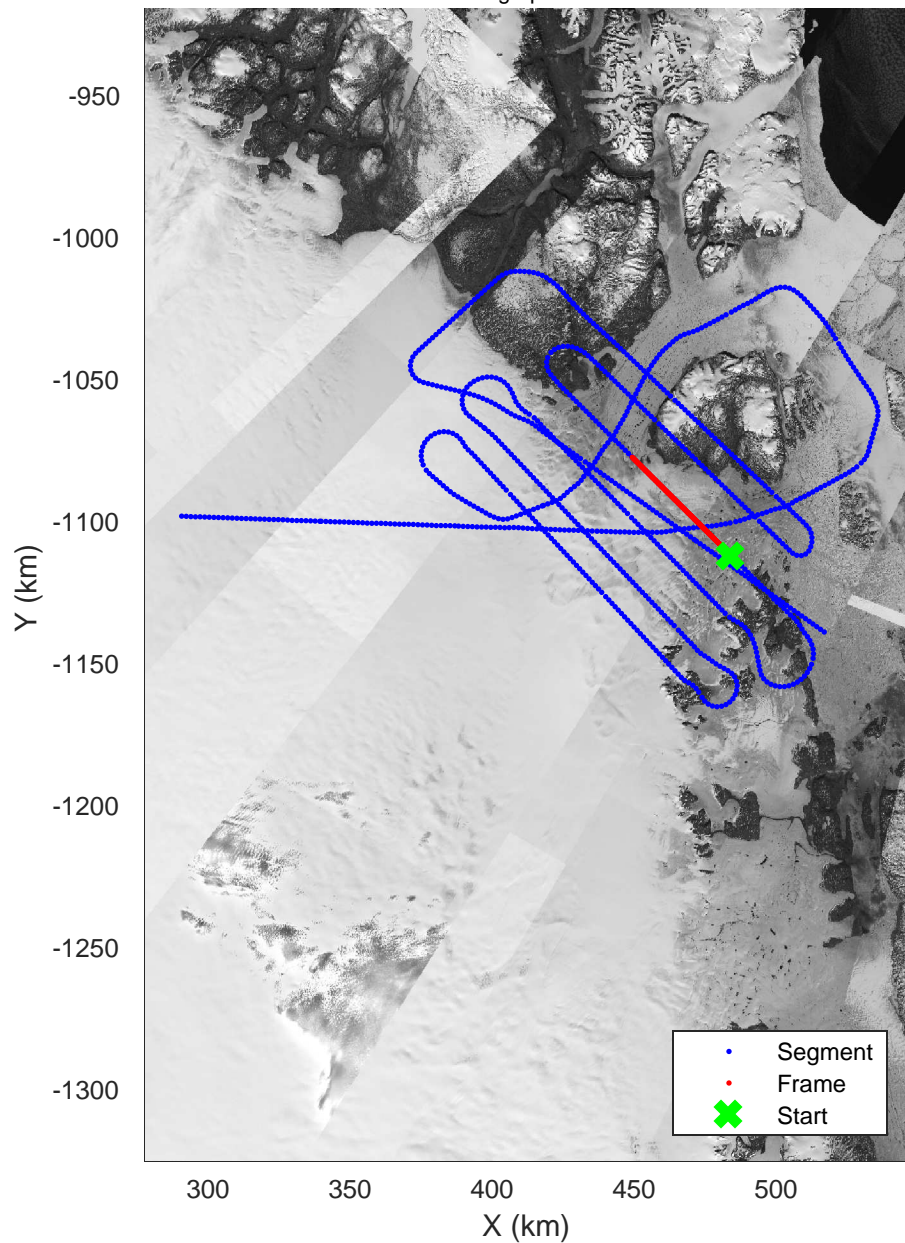

rds 2017_Greenland_P3: "Zachariae-79N" 20170403_02_020: 15:07:44.9 to 15:13:56.9 GPS

rds 2017_Greenland_P3: "Zachariae-79N" 20170403_02_020: 15:07:44.9 to 15:13:56.9 GPS

Zachariae-79N
20170403_02_021
Polar Stereograph 70N/-45E

rds 2017_Greenland_P3: "Zachariae-79N" 20170403_02_021: 15:13:57.0 to 15:20:22.1 GPS

rds 2017_Greenland_P3: "Zachariae-79N" 20170403_02_021: 15:13:57.0 to 15:20:22.1 GPS

Zachariae-79N
20170403_02_022
Polar Stereograph 70N/-45E

rds 2017_Greenland_P3: "Zachariae-79N" 20170403_02_022: 15:20:22.4 to 15:26:40.9 GPS

rds 2017_Greenland_P3: "Zachariae-79N" 20170403_02_022: 15:20:22.4 to 15:26:40.9 GPS

Zachariae-79N
20170403_02_023
Polar Stereograph 70N/-45E