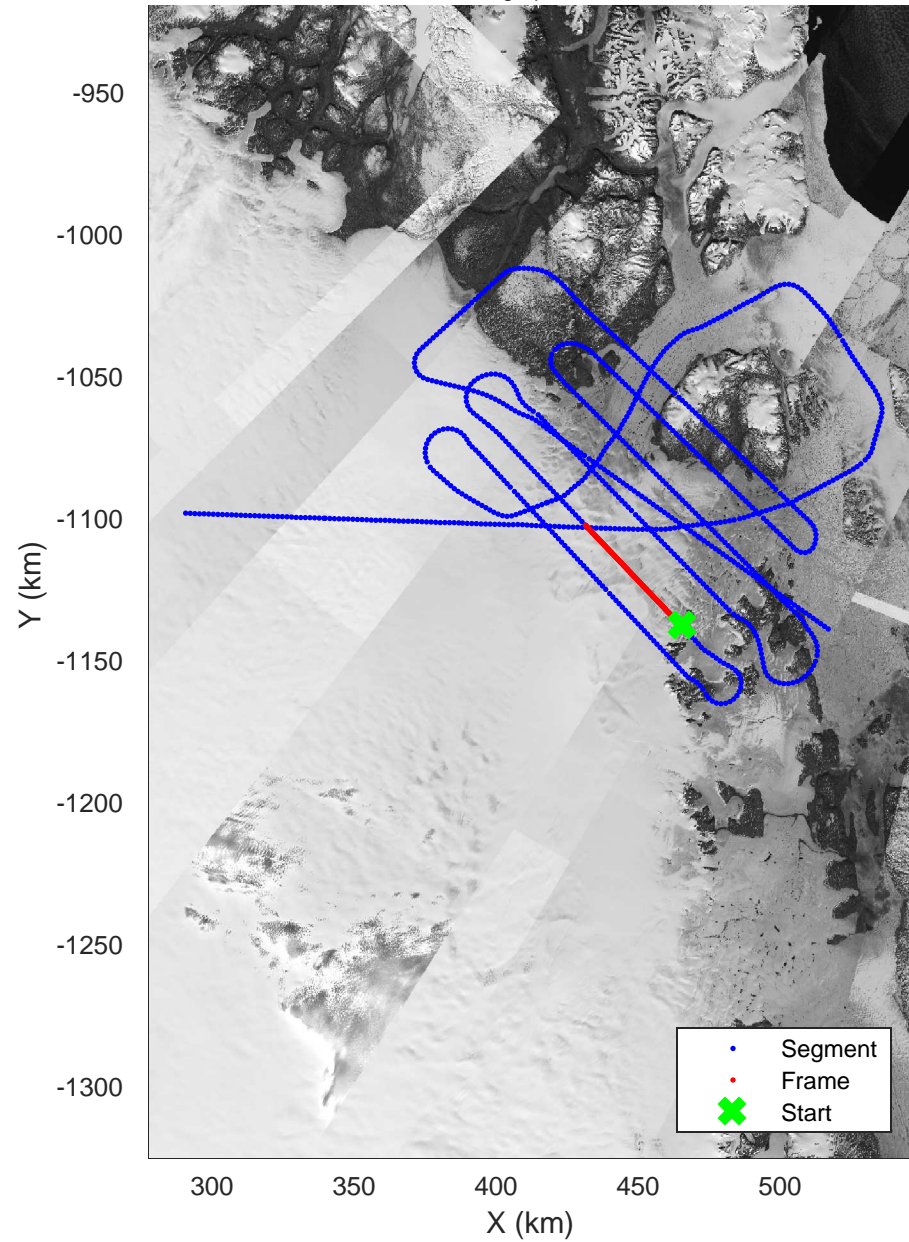

rds 2017_Greenland_P3: "Zachariae-79N" 20170403_02_014: 14:31:46.8 to 14:37:57.0 GPS

rds 2017_Greenland_P3: "Zachariae-79N" 20170403_02_014: 14:31:46.8 to 14:37:57.0 GPS

Zachariae-79N
20170403_02_015
Polar Stereograph 70N/-45E