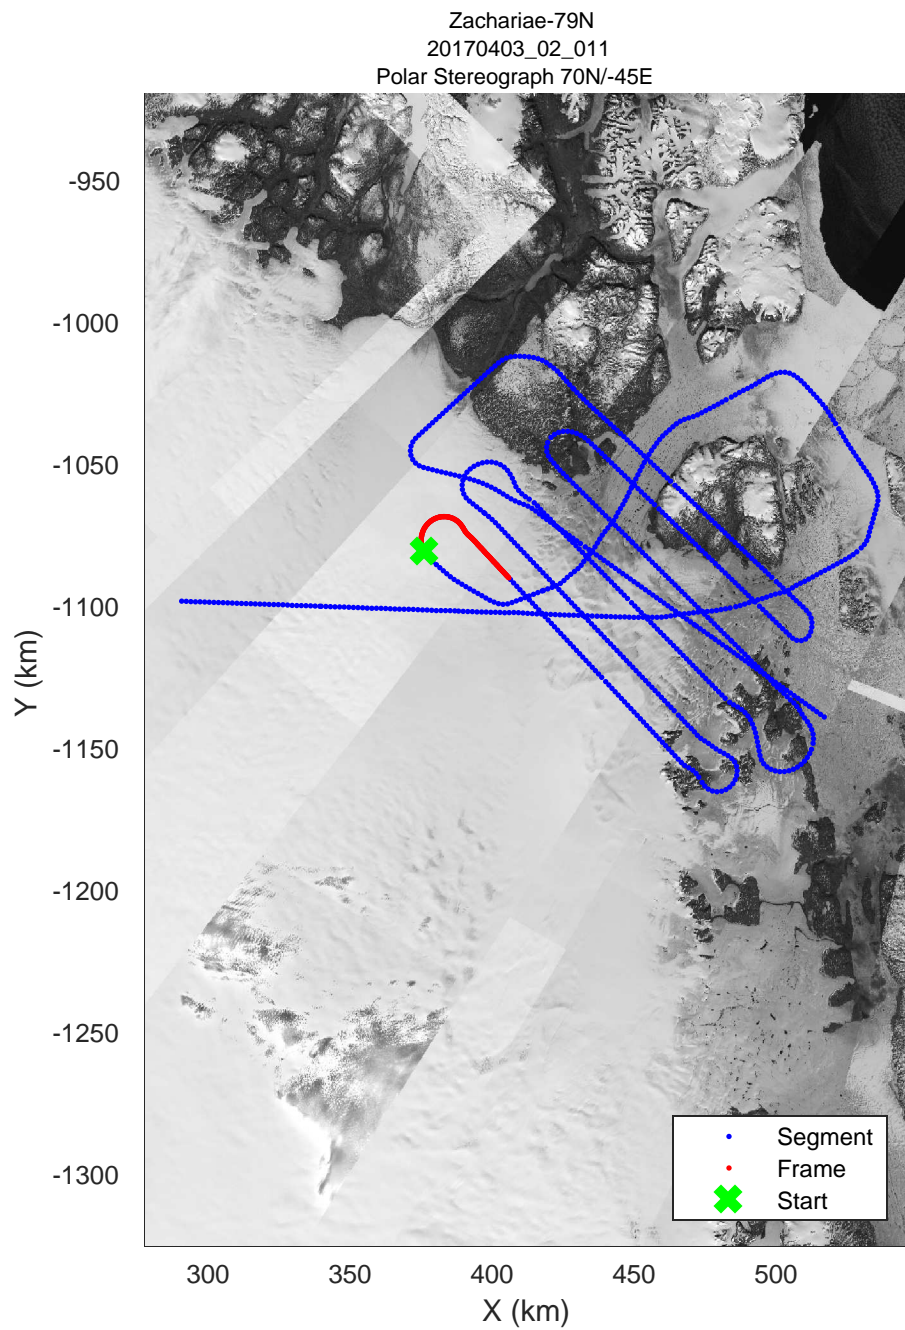

Zachariae-79N
20170403_02_010
Polar Stereograph 70N/-45E

rds 2017_Greenland_P3: "Zachariae-79N" 20170403_02_010: 14:06:43.7 to 14:12:56.3 GPS

rds 2017_Greenland_P3: "Zachariae-79N" 20170403_02_010: 14:06:43.7 to 14:12:56.3 GPS