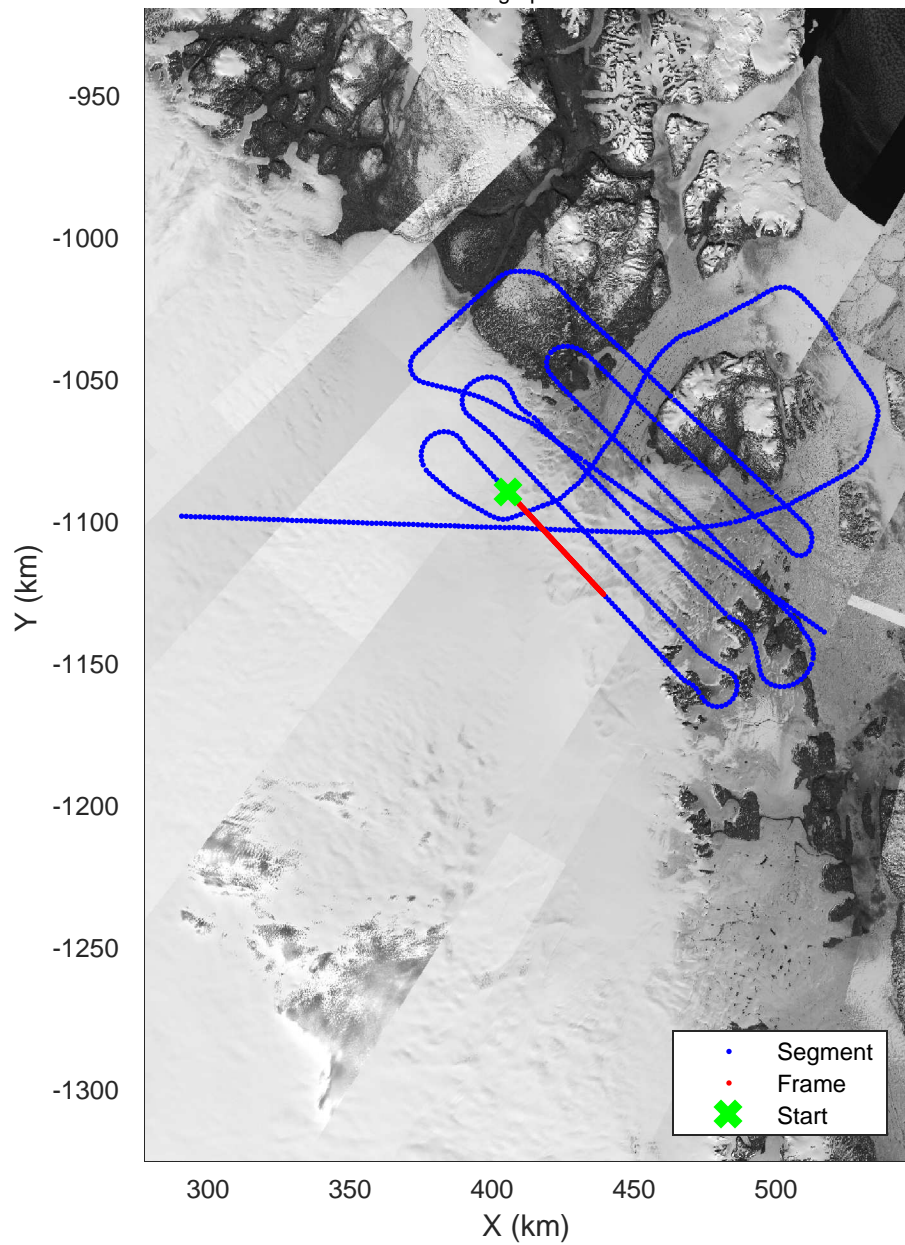

rds 2017_Greenland_P3: "Zachariae-79N" 20170403_02_011: 14:12:56.6 to 14:18:54.4 GPS

rds 2017_Greenland_P3: "Zachariae-79N" 20170403_02_011: 14:12:56.6 to 14:18:54.4 GPS

Zachariae-79N
 20170403_02_012
 Polar Stereograph 70N/-45E