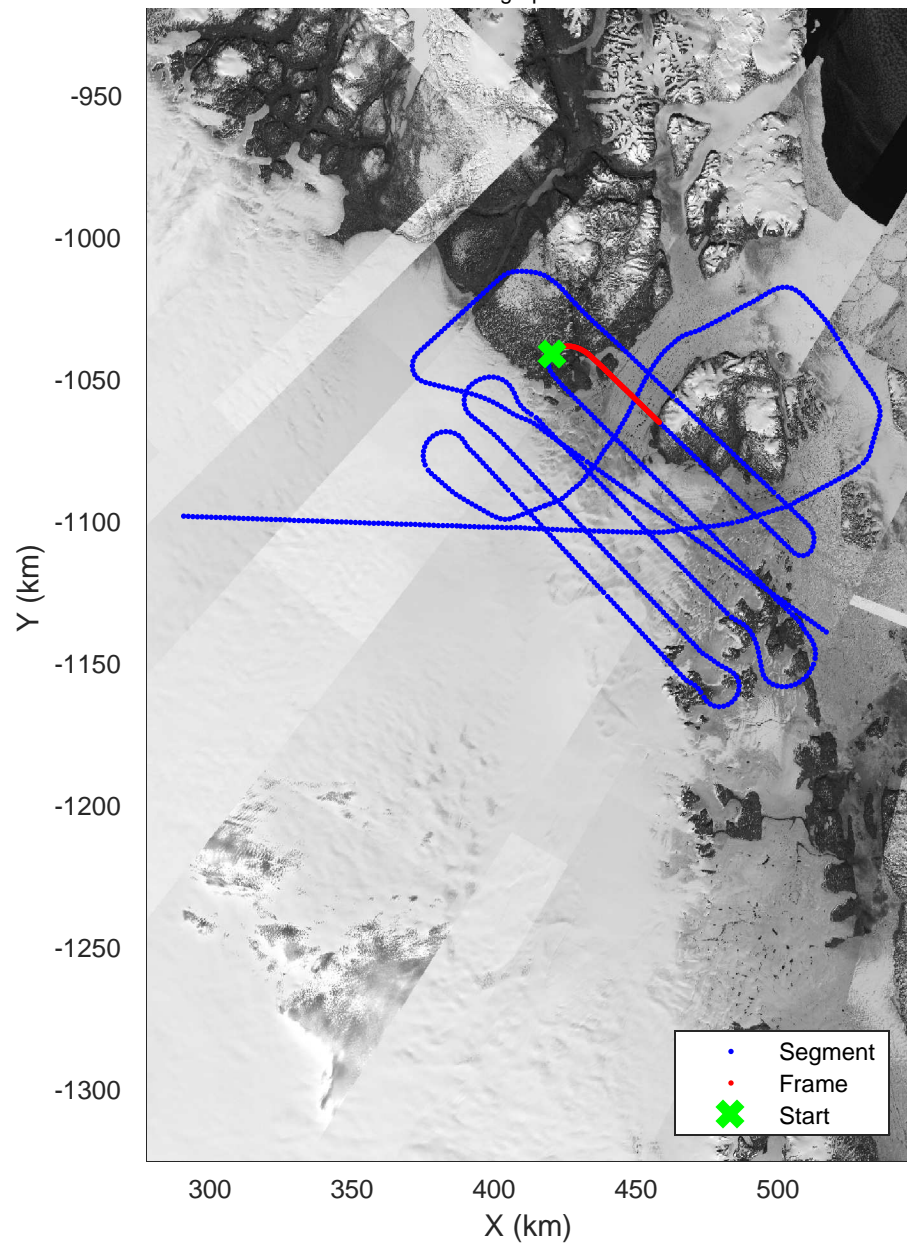

rds 2017_Greenland_P3: "Zachariae-79N" 20170403_02_022: 15:20:22.4 to 15:26:40.9 GPS

rds 2017_Greenland_P3: "Zachariae-79N" 20170403_02_022: 15:20:22.4 to 15:26:40.9 GPS

Zachariae-79N
20170403_02_023
Polar Stereograph 70N/-45E

rds 2017_Greenland_P3: "Zachariae-79N" 20170403_02_023: 15:26:41.1 to 15:33:13.2 GPS

rds 2017_Greenland_P3: "Zachariae-79N" 20170403_02_023: 15:26:41.1 to 15:33:13.2 GPS

Zachariae-79N
20170403_02_024
Polar Stereograph 70N/-45E

rds 2017_Greenland_P3: "Zachariae-79N" 20170403_02_024: 15:33:13.4 to 15:39:36.0 GPS

rds 2017_Greenland_P3: "Zachariae-79N" 20170403_02_024: 15:33:13.4 to 15:39:36.0 GPS

Zachariae-79N
20170403_02_025
Polar Stereograph 70N/-45E