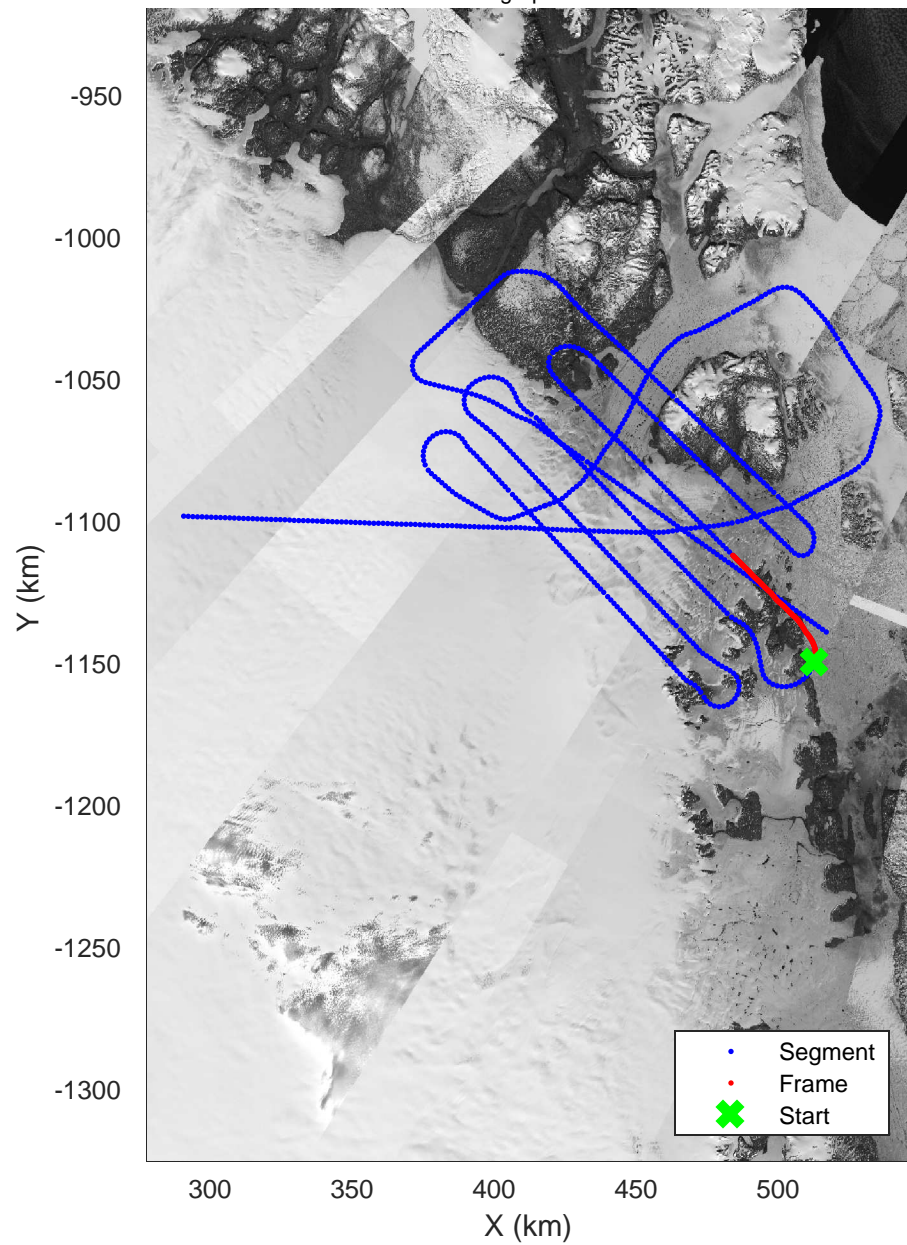

rds 2017_Greenland_P3: "Zachariae-79N" 20170403_02_019: 15:01:50.3 to 15:07:44.6 GPS

rds 2017_Greenland_P3: "Zachariae-79N" 20170403_02_019: 15:01:50.3 to 15:07:44.6 GPS

Zachariae-79N
20170403_02_020
Polar Stereograph 70N/-45E

rds 2017_Greenland_P3: "Zachariae-79N" 20170403_02_020: 15:07:44.9 to 15:13:56.9 GPS

rds 2017_Greenland_P3: "Zachariae-79N" 20170403_02_020: 15:07:44.9 to 15:13:56.9 GPS

Zachariae-79N
20170403_02_021
Polar Stereograph 70N/-45E

rds 2017_Greenland_P3: "Zachariae-79N" 20170403_02_021: 15:13:57.0 to 15:20:22.1 GPS

rds 2017_Greenland_P3: "Zachariae-79N" 20170403_02_021: 15:13:57.0 to 15:20:22.1 GPS

Zachariae-79N
20170403_02_022
Polar Stereograph 70N/-45E