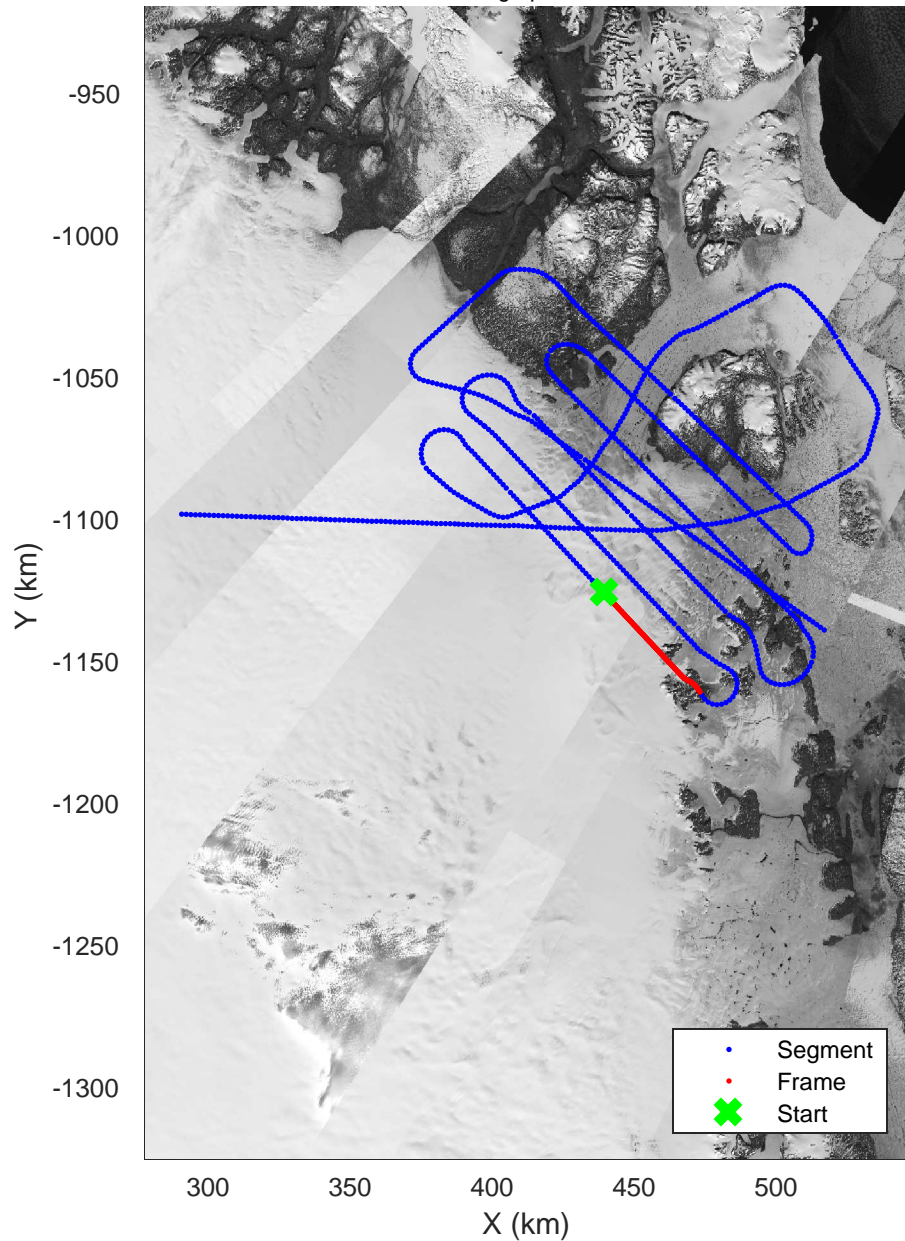

rds 2017_Greenland_P3: "Zachariae-79N" 20170403_02_012: 14:18:54.7 to 14:25:13.4 GPS

rds 2017_Greenland_P3: "Zachariae-79N" 20170403_02_012: 14:18:54.7 to 14:25:13.4 GPS

Zachariae-79N
20170403_02_013
Polar Stereograph 70N/-45E