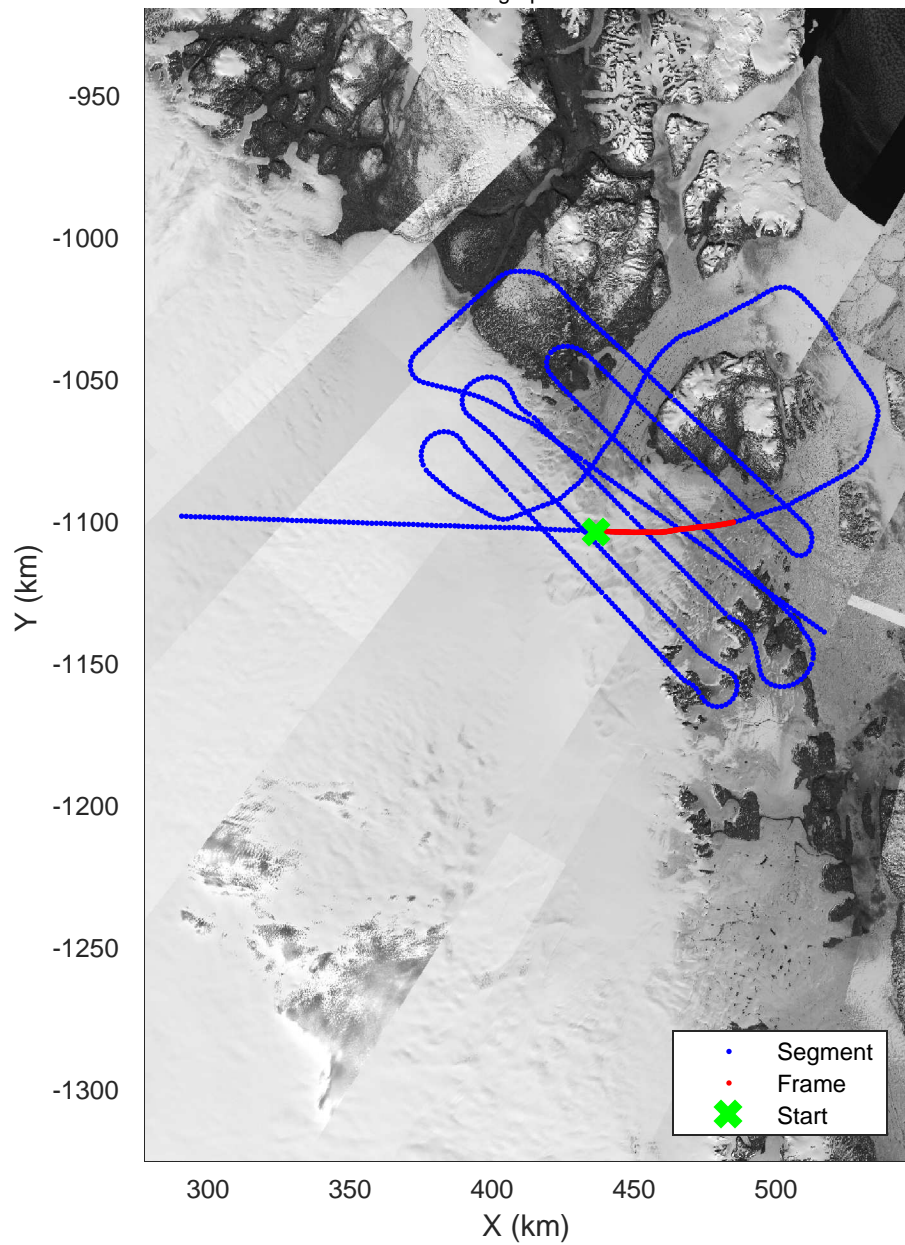

rds 2017_Greenland_P3: "Zachariae-79N" 20170403_02_003: 13:23:42.8 to 13:29:05.3 GPS

rds 2017_Greenland_P3: "Zachariae-79N" 20170403_02_003: 13:23:42.8 to 13:29:05.3 GPS

Zachariae-79N
20170403_02_004
Polar Stereograph 70N/-45E