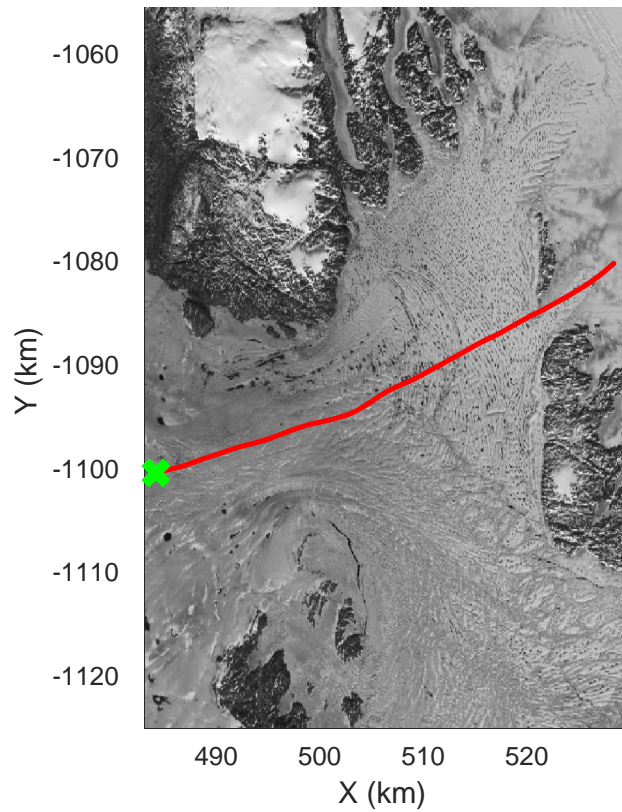

Zachariae-79N
20170403_02_005
Polar Stereograph 70N/-45E