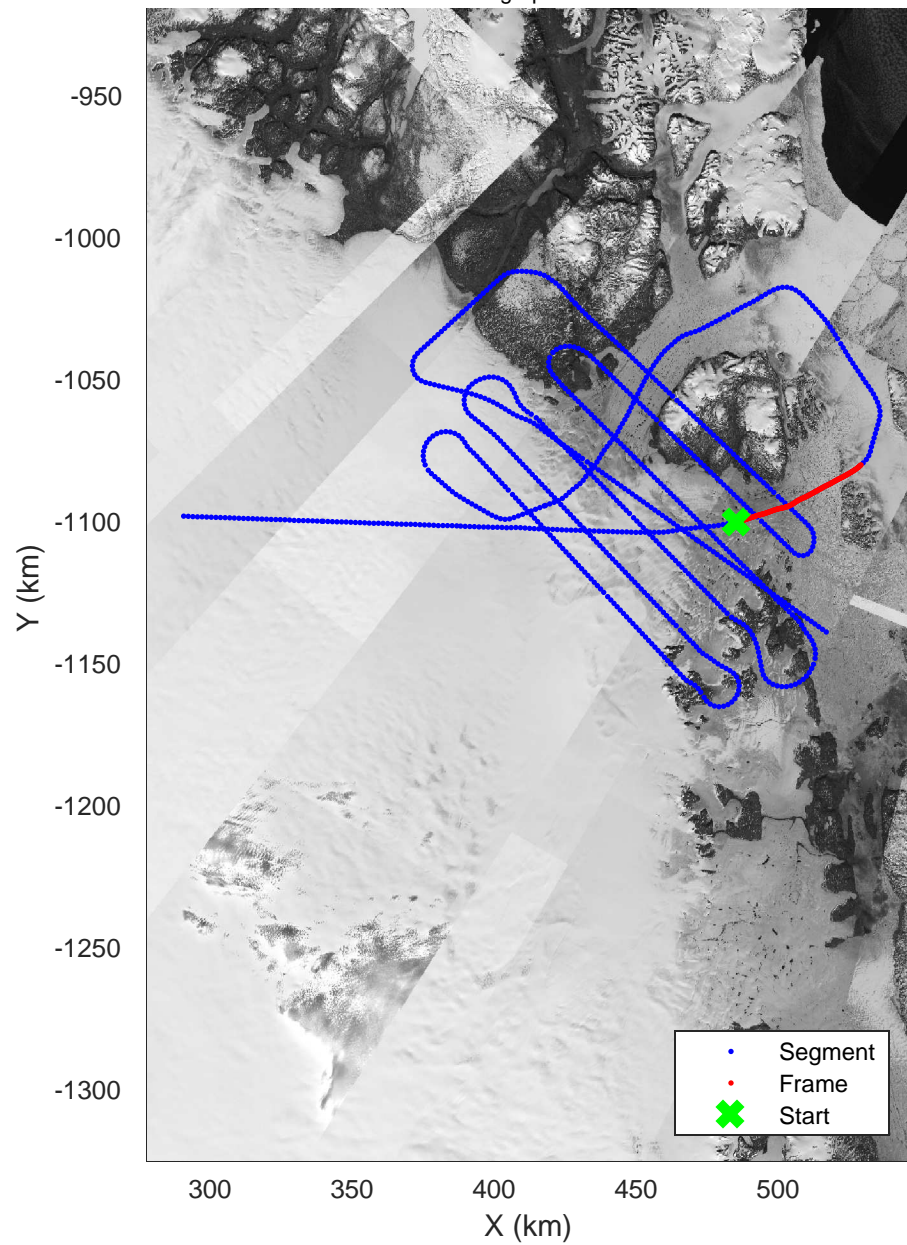

rds 2017_Greenland_P3: "Zachariae-79N" 20170403_02_004: 13:29:05.5 to 13:34:29.4 GPS

rds 2017_Greenland_P3: "Zachariae-79N" 20170403_02_004: 13:29:05.5 to 13:34:29.4 GPS

Zachariae-79N
20170403_02_005
Polar Stereograph 70N/-45E