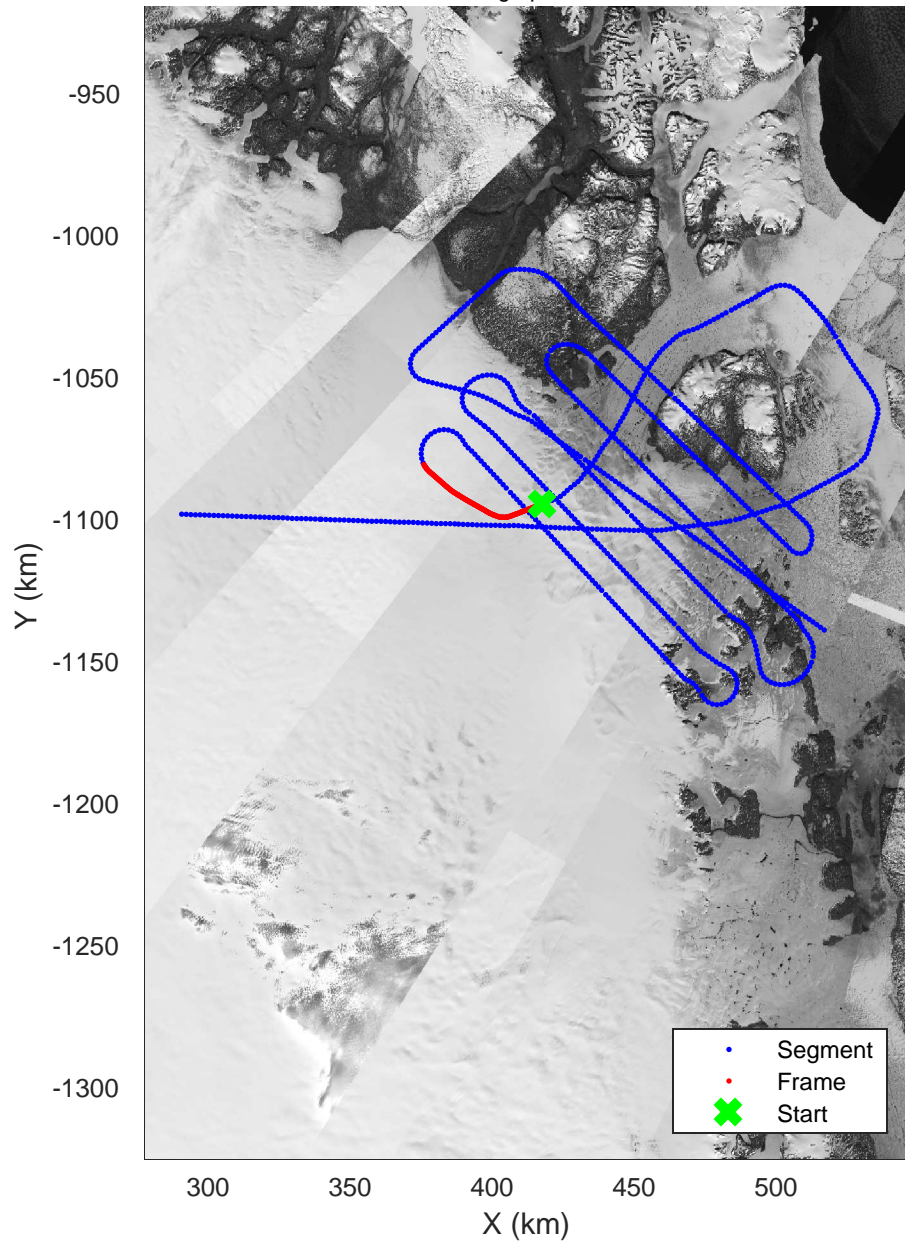

Zachariae-79N
20170403_02_010
Polar Stereograph 70N/-45E