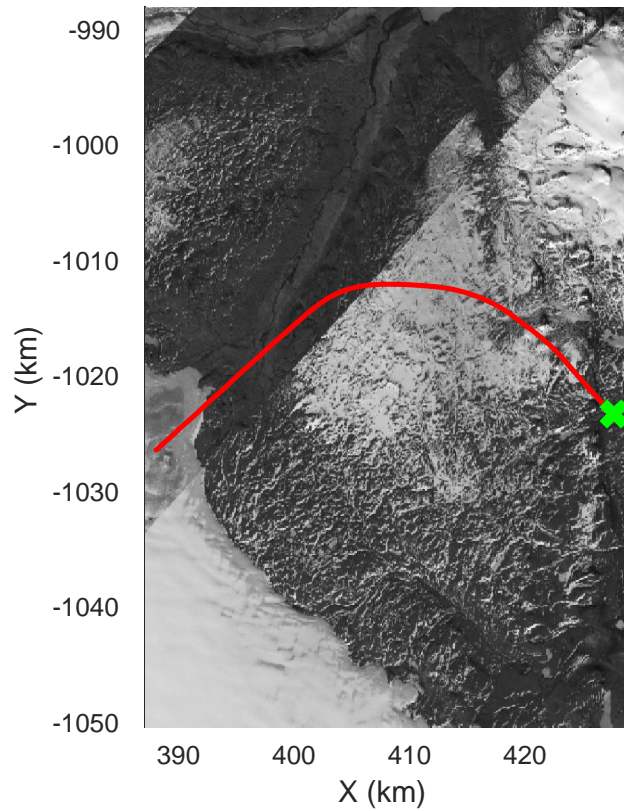

rds 2017_Greenland_P3: "Zachariae-79N" 20170403_02_027: 15:53:07.4 to 15:59:42.4 GPS

Zachariae-79N
20170403_02_028
Polar Stereograph 70N/-45E

rds 2017_Greenland_P3: "Zachariae-79N" 20170403_02_028: 15:59:42.6 to 16:06:07.5 GPS

rds 2017_Greenland_P3: "Zachariae-79N" 20170403_02_028: 15:59:42.6 to 16:06:07.5 GPS

Zachariae-79N
20170403_02_029
Polar Stereograph 70N/-45E

rds 2017_Greenland_P3: "Zachariae-79N" 20170403_02_029: 16:06:07.7 to 16:12:56.2 GPS