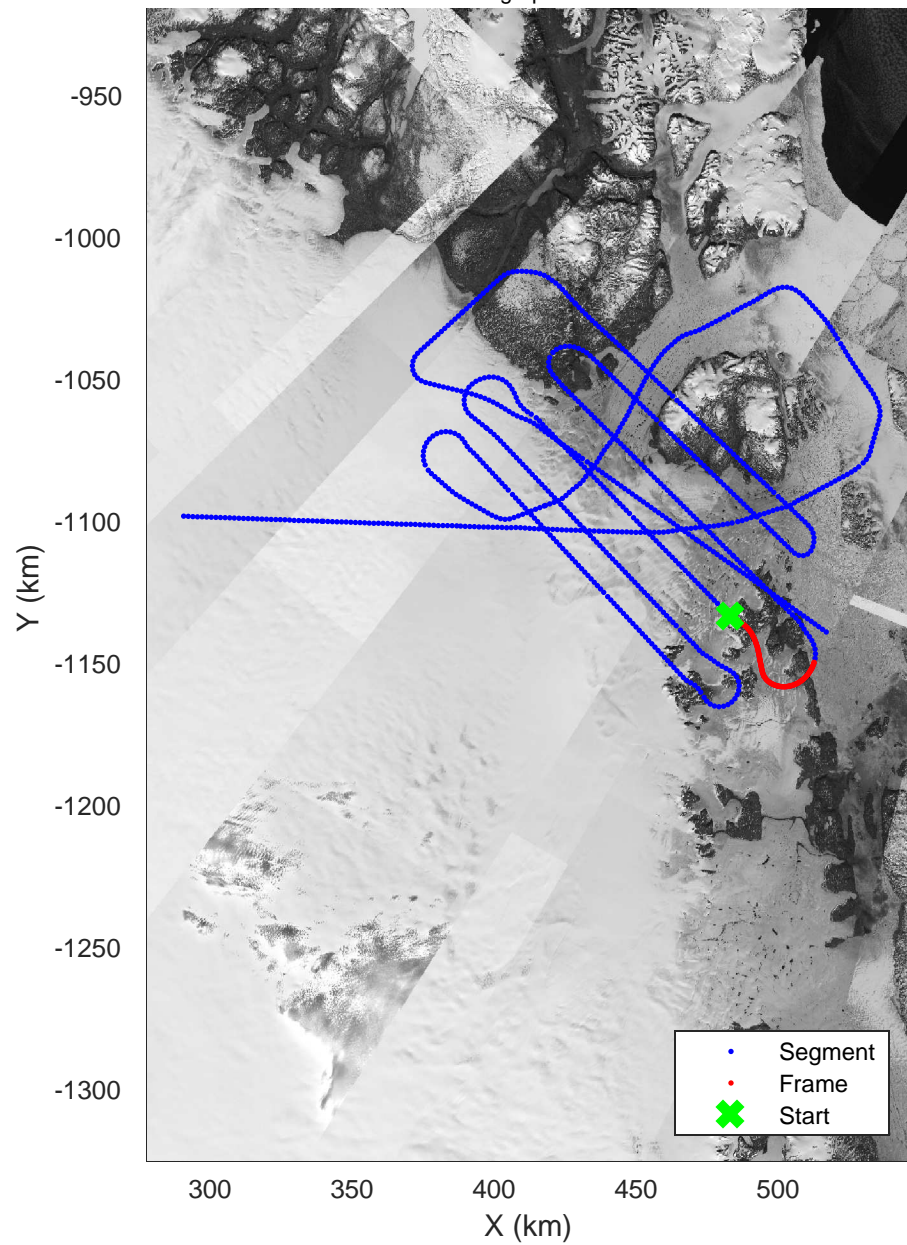

rds 2017_Greenland_P3: "Zachariae-79N" 20170403_02_018: 14:56:03.4 to 15:01:50.0 GPS

rds 2017_Greenland_P3: "Zachariae-79N" 20170403_02_018: 14:56:03.4 to 15:01:50.0 GPS

Zachariae-79N
20170403_02_019
Polar Stereograph 70N/-45E

rds 2017_Greenland_P3: "Zachariae-79N" 20170403_02_019: 15:01:50.3 to 15:07:44.6 GPS

rds 2017_Greenland_P3: "Zachariae-79N" 20170403_02_019: 15:01:50.3 to 15:07:44.6 GPS

Zachariae-79N
20170403_02_020
Polar Stereograph 70N/-45E

rds 2017_Greenland_P3: "Zachariae-79N" 20170403_02_020: 15:07:44.9 to 15:13:56.9 GPS

rds 2017_Greenland_P3: "Zachariae-79N" 20170403_02_020: 15:07:44.9 to 15:13:56.9 GPS

Zachariae-79N
20170403_02_021
Polar Stereograph 70N/-45E