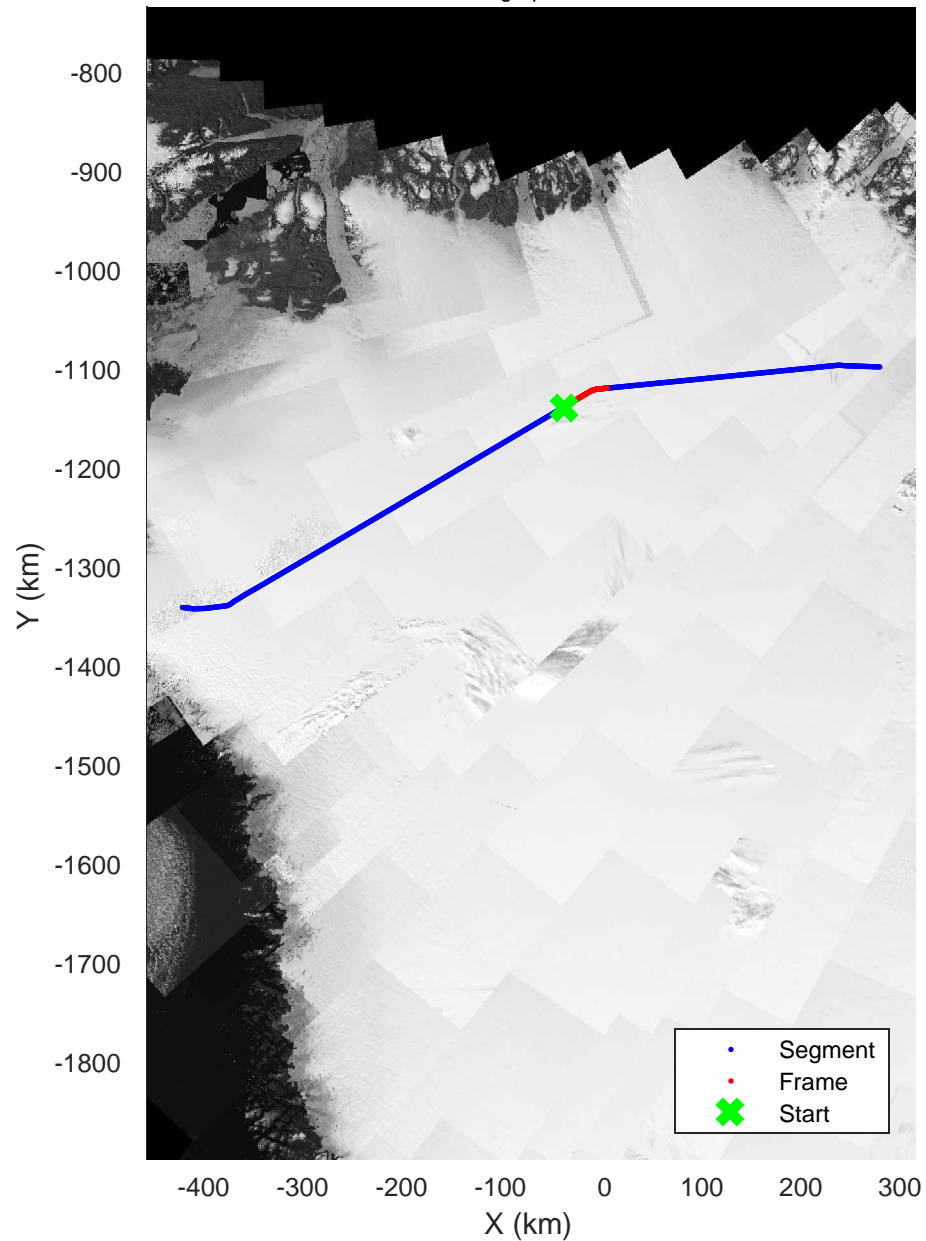

rds 2017_Greenland_P3: "Zachariae-79N" 20170403_01_009: 12:28:38.1 to 12:34:26.2 GPS

rds 2017_Greenland_P3: "Zachariae-79N" 20170403_01_009: 12:28:38.1 to 12:34:26.2 GPS

Zachariae-79N
20170403_01_010
Polar Stereograph 70N/-45E

rds 2017_Greenland_P3: "Zachariae-79N" 20170403_01_010: 12:34:26.4 to 12:40:10.0 GPS

rds 2017_Greenland_P3: "Zachariae-79N" 20170403_01_010: 12:34:26.4 to 12:40:10.0 GPS

Zachariae-79N
20170403_01_011
Polar Stereograph 70N/-45E