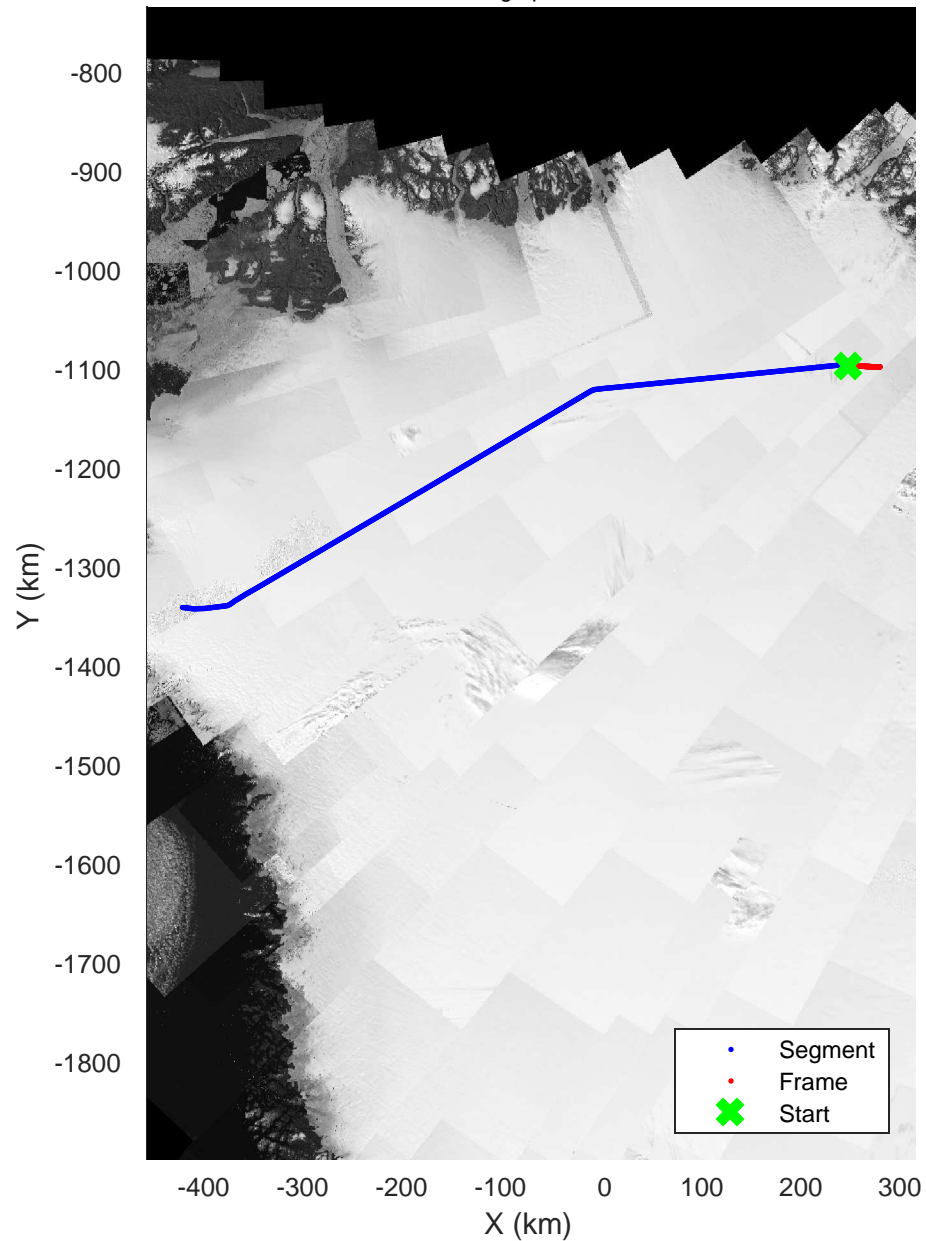

rds 2017_Greenland_P3: "Zachariae-79N" 20170403_01_014: 12:57:05.4 to 13:02:33.7 GPS

rds 2017_Greenland_P3: "Zachariae-79N" 20170403_01_014: 12:57:05.4 to 13:02:33.7 GPS

Zachariae-79N
20170403_01_015
Polar Stereograph 70N/-45E

rds 2017_Greenland_P3: "Zachariae-79N" 20170403_01_015: 13:02:33.9 to 13:07:58.9 GPS

rds 2017_Greenland_P3: "Zachariae-79N" 20170403_01_015: 13:02:33.9 to 13:07:58.9 GPS

Zachariae-79N
20170403_01_016
Polar Stereograph 70N/-45E

rds 2017_Greenland_P3: "Zachariae-79N" 20170403_01_016: 13:07:59.2 to 13:11:33.6 GPS

rds 2017_Greenland_P3: "Zachariae-79N" 20170403_01_016: 13:07:59.2 to 13:11:33.6 GPS