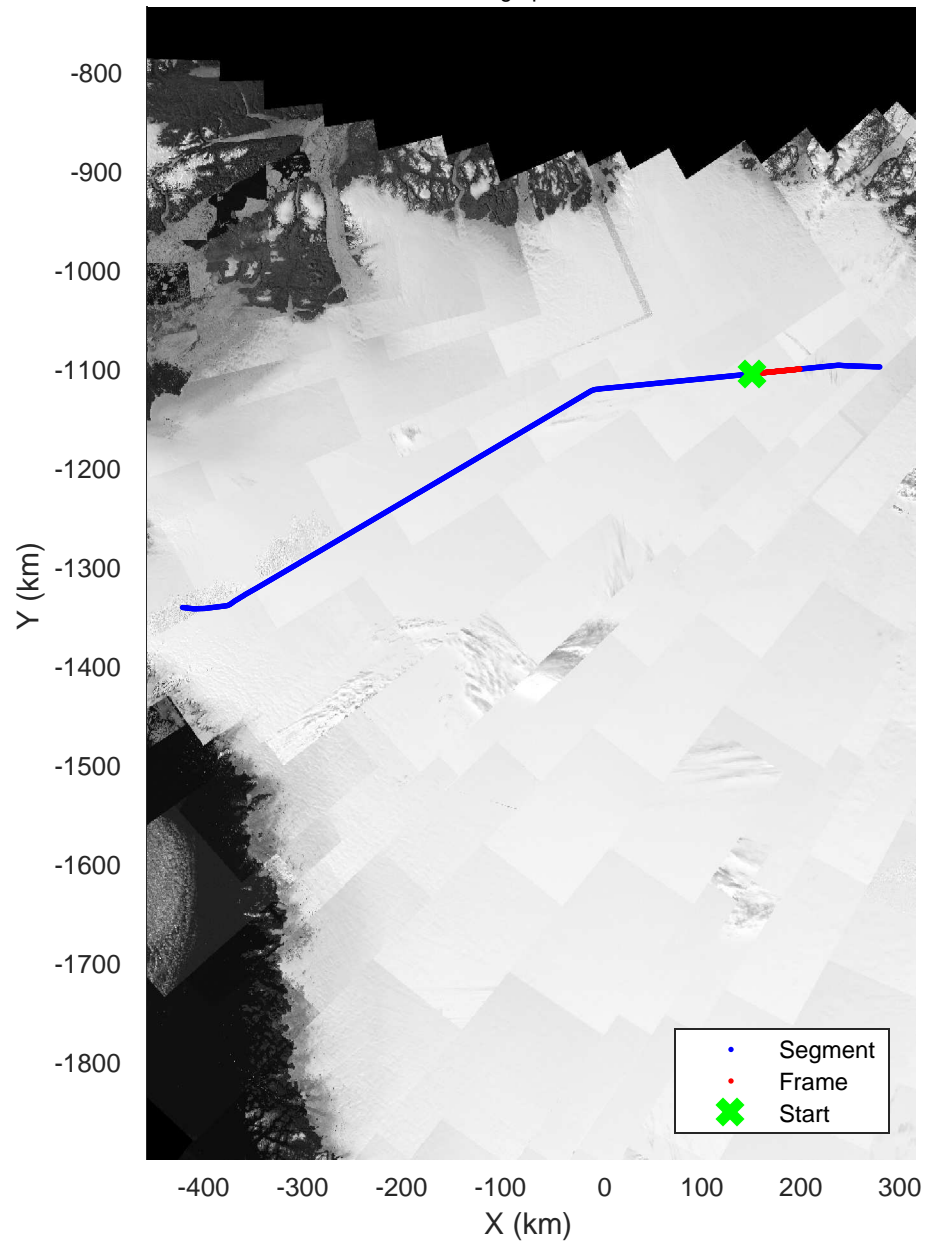

rds 2017_Greenland_P3: "Zachariae-79N" 20170403_01_012: 12:45:53.3 to 12:51:31.9 GPS

rds 2017_Greenland_P3: "Zachariae-79N" 20170403_01_012: 12:45:53.3 to 12:51:31.9 GPS

Zachariae-79N
20170403_01_013
Polar Stereograph 70N/-45E

rds 2017_Greenland_P3: "Zachariae-79N" 20170403_01_013: 12:51:32.0 to 12:57:05.2 GPS

rds 2017_Greenland_P3: "Zachariae-79N" 20170403_01_013: 12:51:32.0 to 12:57:05.2 GPS

Zachariae-79N
20170403_01_014
Polar Stereograph 70N/-45E

rds 2017_Greenland_P3: "Zachariae-79N" 20170403_01_014: 12:57:05.4 to 13:02:33.7 GPS

rds 2017_Greenland_P3: "Zachariae-79N" 20170403_01_014: 12:57:05.4 to 13:02:33.7 GPS

Zachariae-79N
20170403_01_015
Polar Stereograph 70N/-45E