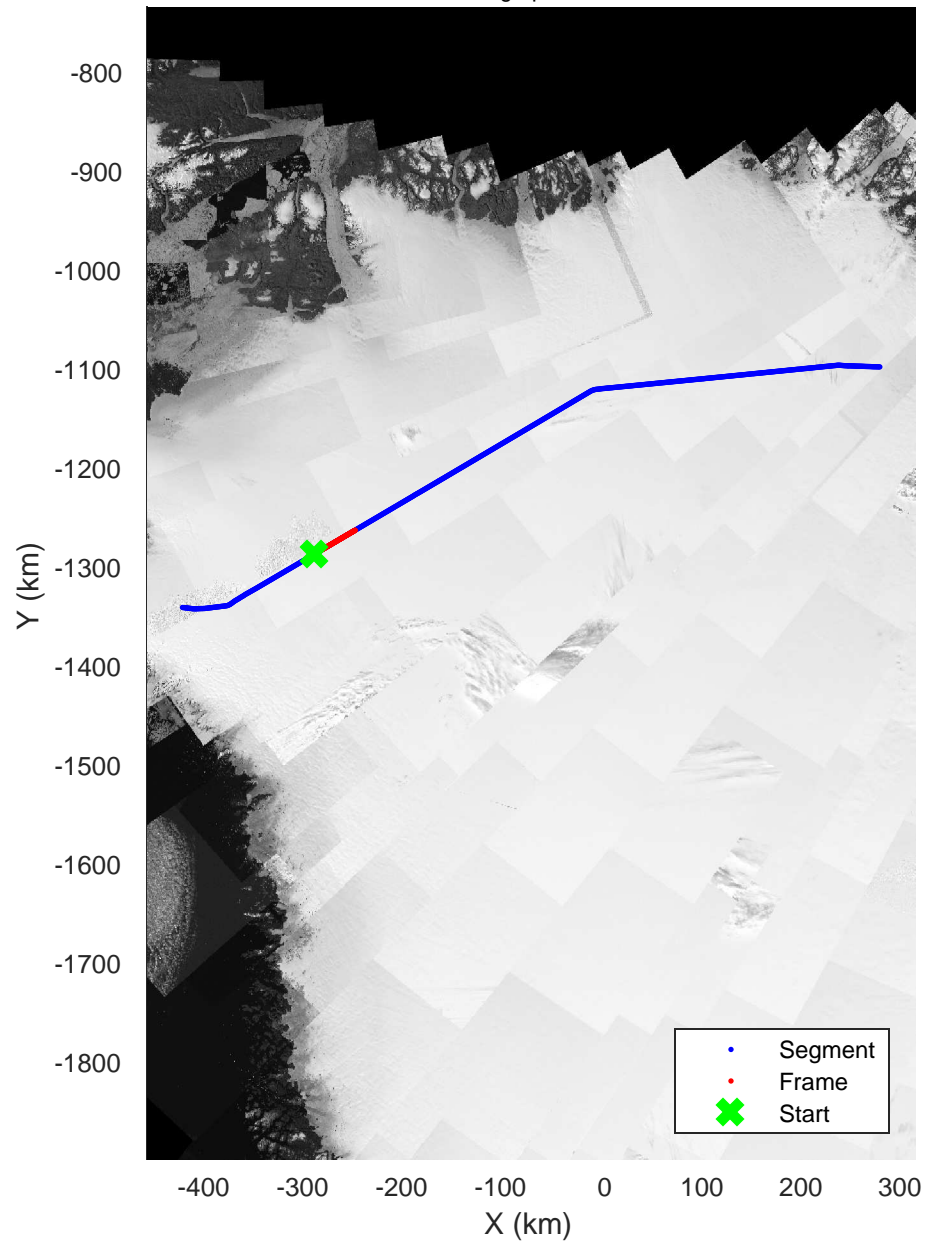

Zachariae-79N
20170403_01_002
Polar Stereograph 70N/-45E

rds 2017_Greenland_P3: "Zachariae-79N" 20170403_01_002: 11:49:04.3 to 11:54:41.9 GPS

rds 2017_Greenland_P3: "Zachariae-79N" 20170403_01_002: 11:49:04.3 to 11:54:41.9 GPS

Zachariae-79N
20170403_01_003
Polar Stereograph 70N/-45E

rds 2017_Greenland_P3: "Zachariae-79N" 20170403_01_003: 11:54:42.1 to 12:00:16.6 GPS

rds 2017_Greenland_P3: "Zachariae-79N" 20170403_01_003: 11:54:42.1 to 12:00:16.6 GPS

Zachariae-79N
20170403_01_004
Polar Stereograph 70N/-45E

rds 2017_Greenland_P3: "Zachariae-79N" 20170403_01_004: 12:00:16.8 to 12:05:44.3 GPS

rds 2017_Greenland_P3: "Zachariae-79N" 20170403_01_004: 12:00:16.8 to 12:05:44.3 GPS