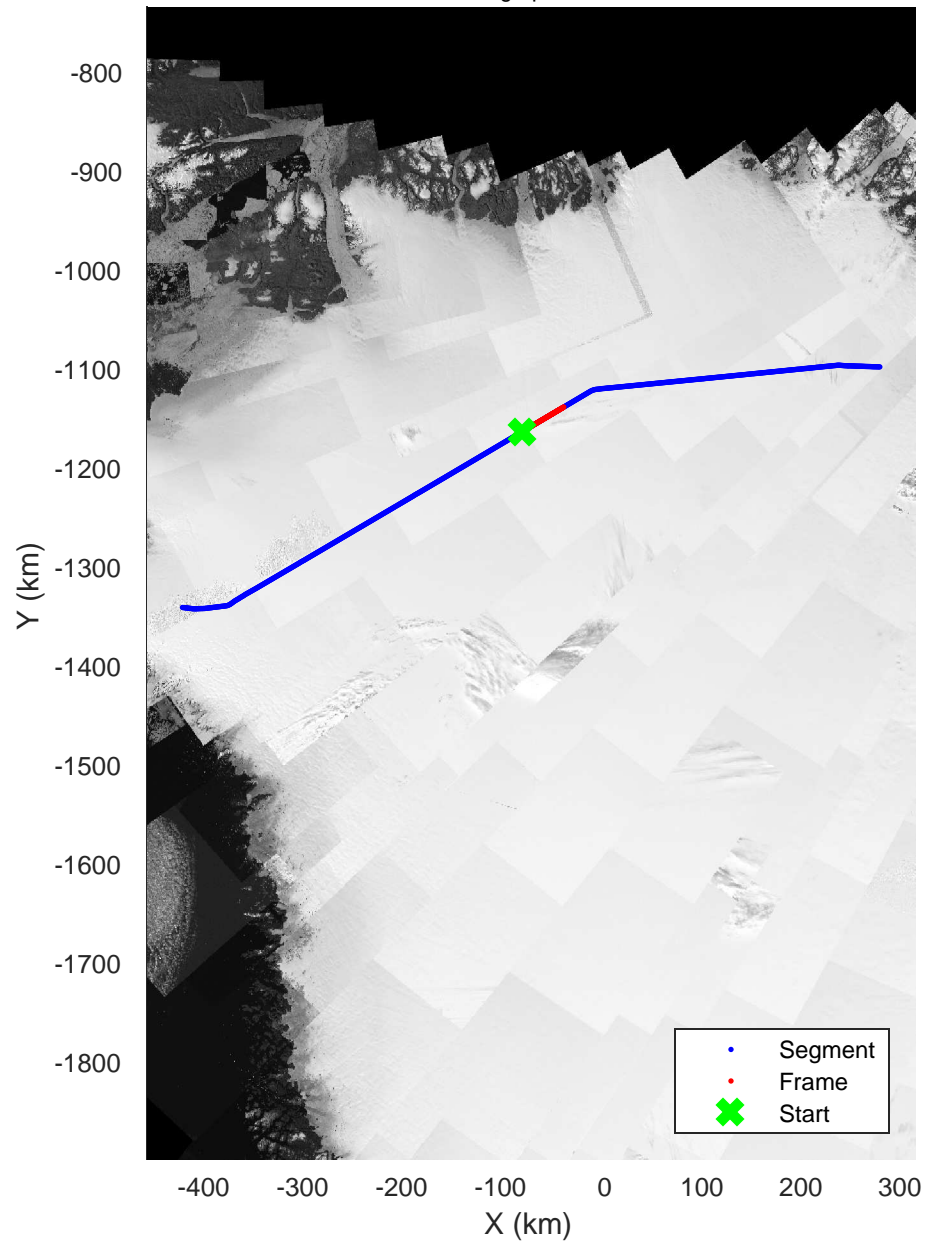

rds 2017_Greenland_P3: "Zachariae-79N" 20170403_01_008: 12:22:48.4 to 12:28:37.9 GPS

rds 2017_Greenland_P3: "Zachariae-79N" 20170403_01_008: 12:22:48.4 to 12:28:37.9 GPS

Zachariae-79N
20170403_01_009
Polar Stereograph 70N/-45E

rds 2017_Greenland_P3: "Zachariae-79N" 20170403_01_009: 12:28:38.1 to 12:34:26.2 GPS

rds 2017_Greenland_P3: "Zachariae-79N" 20170403_01_009: 12:28:38.1 to 12:34:26.2 GPS

Zachariae-79N
20170403_01_010
Polar Stereograph 70N/-45E