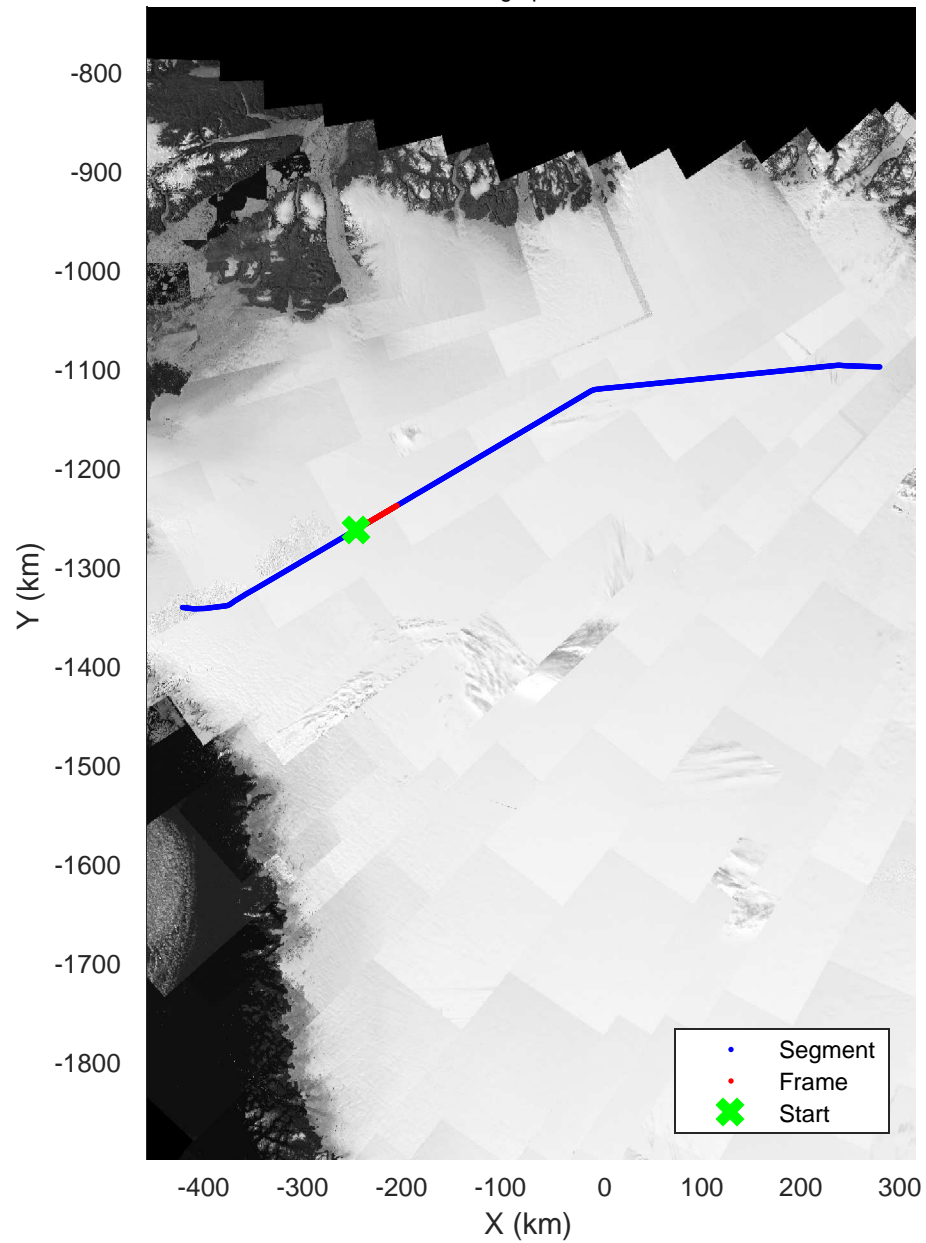

Zachariae-79N
20170403_01_003
Polar Stereograph 70N/-45E

rds 2017_Greenland_P3: "Zachariae-79N" 20170403_01_003: 11:54:42.1 to 12:00:16.6 GPS

rds 2017_Greenland_P3: "Zachariae-79N" 20170403_01_003: 11:54:42.1 to 12:00:16.6 GPS

Zachariae-79N
20170403_01_004
Polar Stereograph 70N/-45E

rds 2017_Greenland_P3: "Zachariae-79N" 20170403_01_004: 12:00:16.8 to 12:05:44.3 GPS

rds 2017_Greenland_P3: "Zachariae-79N" 20170403_01_004: 12:00:16.8 to 12:05:44.3 GPS

Zachariae-79N
20170403_01_005
Polar Stereograph 70N/-45E

rds 2017_Greenland_P3: "Zachariae-79N" 20170403_01_005: 12:05:44.5 to 12:11:10.2 GPS

rds 2017_Greenland_P3: "Zachariae-79N" 20170403_01_005: 12:05:44.5 to 12:11:10.2 GPS