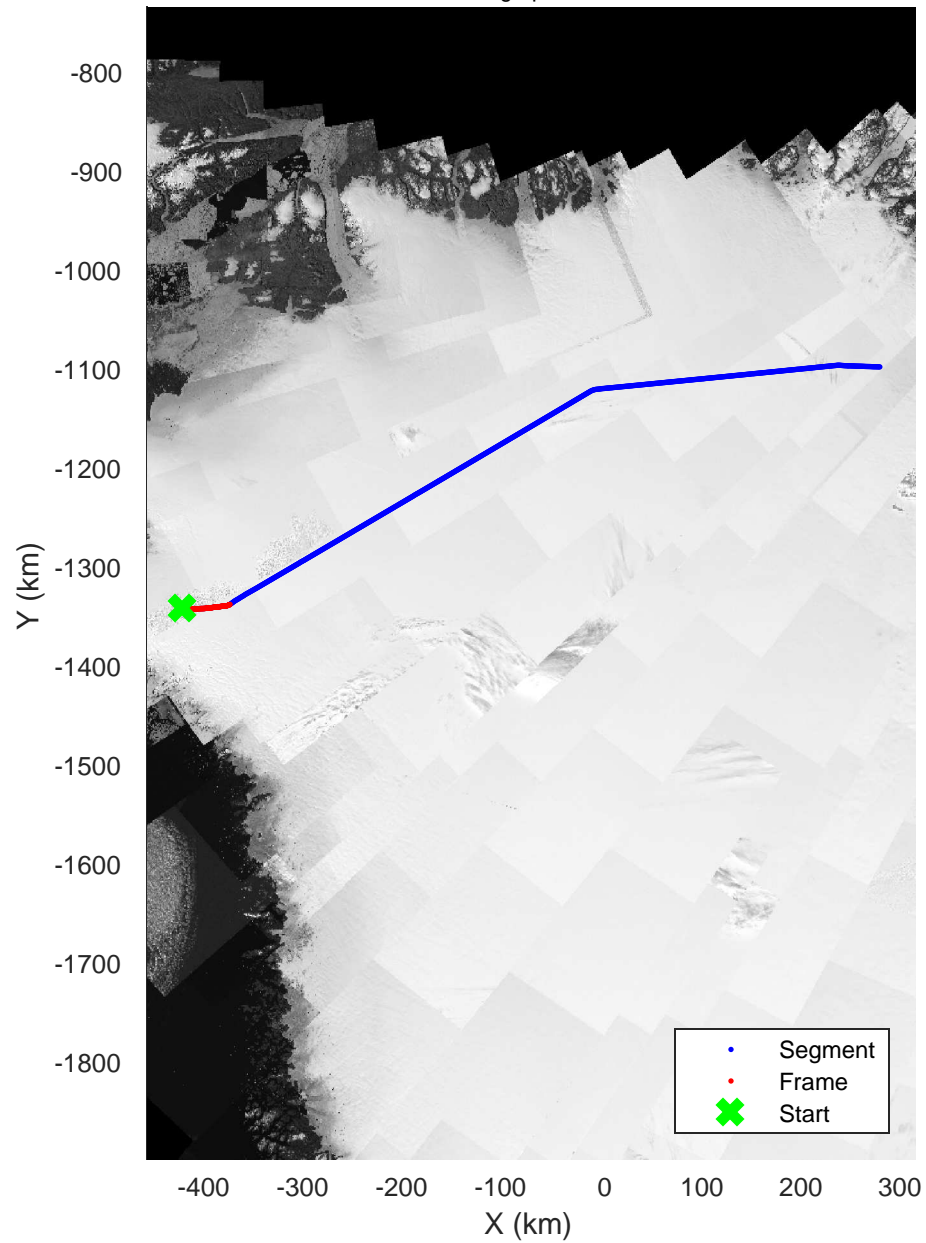

Zachariae-79N
20170403_01_001
Polar Stereograph 70N/-45E

rds 2017_Greenland_P3: "Zachariae-79N" 20170403_01_001: 11:43:26.6 to 11:49:04.0 GPS

rds 2017_Greenland_P3: "Zachariae-79N" 20170403_01_001: 11:43:26.6 to 11:49:04.0 GPS

Zachariae-79N
20170403_01_002
Polar Stereograph 70N/-45E

rds 2017_Greenland_P3: "Zachariae-79N" 20170403_01_002: 11:49:04.3 to 11:54:41.9 GPS

rds 2017_Greenland_P3: "Zachariae-79N" 20170403_01_002: 11:49:04.3 to 11:54:41.9 GPS

Zachariae-79N
20170403_01_003
Polar Stereograph 70N/-45E

rds 2017_Greenland_P3: "Zachariae-79N" 20170403_01_003: 11:54:42.1 to 12:00:16.6 GPS

rds 2017_Greenland_P3: "Zachariae-79N" 20170403_01_003: 11:54:42.1 to 12:00:16.6 GPS

Zachariae-79N
20170403_01_004
Polar Stereograph 70N/-45E

rds 2017_Greenland_P3: "Zachariae-79N" 20170403_01_004: 12:00:16.8 to 12:05:44.3 GPS

rds 2017_Greenland_P3: "Zachariae-79N" 20170403_01_004: 12:00:16.8 to 12:05:44.3 GPS