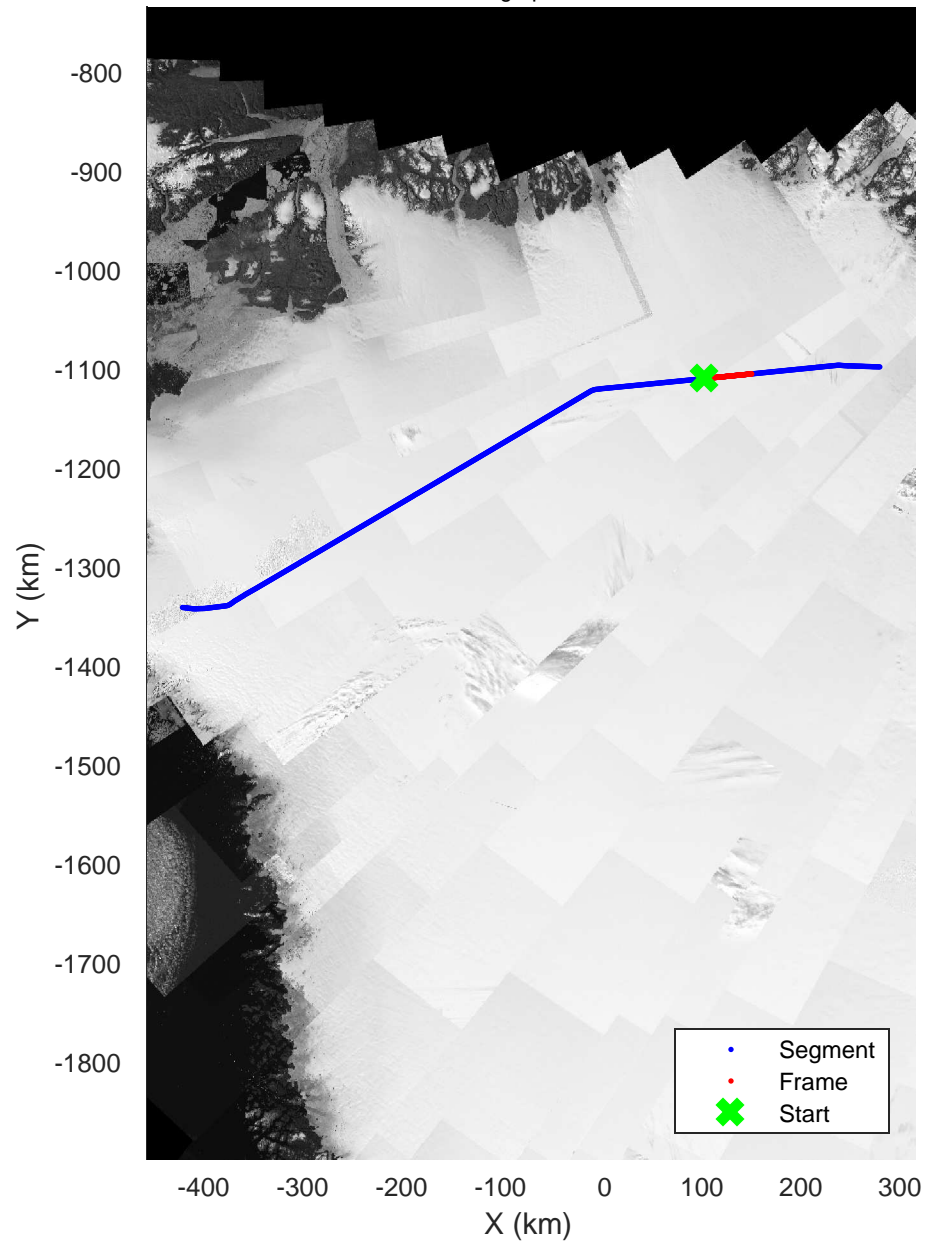

rds 2017_Greenland_P3: "Zachariae-79N" 20170403_01_011: 12:40:10.2 to 12:45:53.1 GPS

rds 2017_Greenland_P3: "Zachariae-79N" 20170403_01_011: 12:40:10.2 to 12:45:53.1 GPS

Zachariae-79N
20170403_01_012
Polar Stereograph 70N/-45E

rds 2017_Greenland_P3: "Zachariae-79N" 20170403_01_012: 12:45:53.3 to 12:51:31.9 GPS

rds 2017_Greenland_P3: "Zachariae-79N" 20170403_01_012: 12:45:53.3 to 12:51:31.9 GPS

Zachariae-79N
20170403_01_013
Polar Stereograph 70N/-45E

rds 2017_Greenland_P3: "Zachariae-79N" 20170403_01_013: 12:51:32.0 to 12:57:05.2 GPS

rds 2017_Greenland_P3: "Zachariae-79N" 20170403_01_013: 12:51:32.0 to 12:57:05.2 GPS

Zachariae-79N
20170403_01_014
Polar Stereograph 70N/-45E