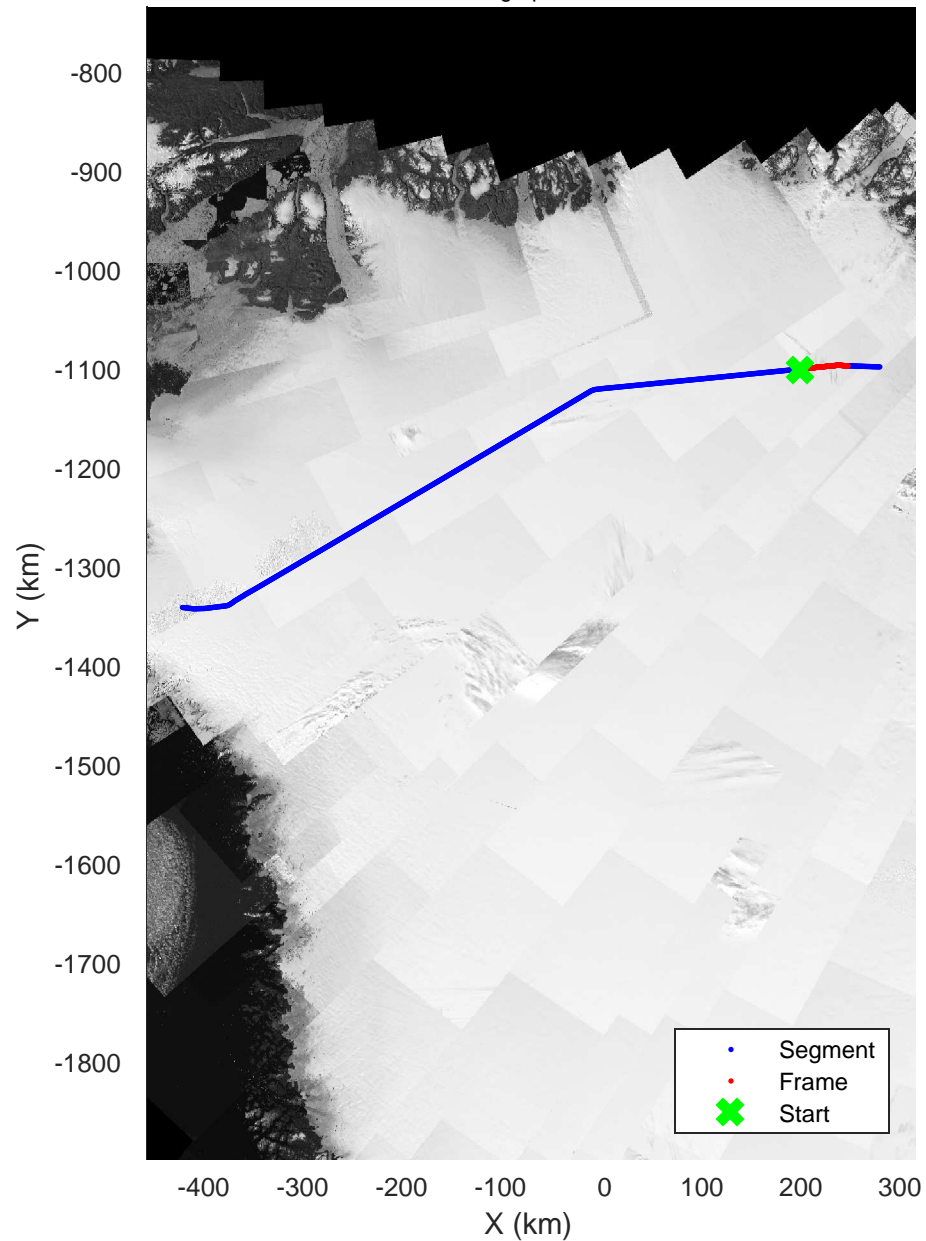

rds 2017_Greenland_P3: "Zachariae-79N" 20170403_01_013: 12:51:32.0 to 12:57:05.2 GPS

rds 2017_Greenland_P3: "Zachariae-79N" 20170403_01_013: 12:51:32.0 to 12:57:05.2 GPS

Zachariae-79N
20170403_01_014
Polar Stereograph 70N/-45E

rds 2017_Greenland_P3: "Zachariae-79N" 20170403_01_014: 12:57:05.4 to 13:02:33.7 GPS

rds 2017_Greenland_P3: "Zachariae-79N" 20170403_01_014: 12:57:05.4 to 13:02:33.7 GPS

Zachariae-79N
20170403_01_015
Polar Stereograph 70N/-45E

rds 2017_Greenland_P3: "Zachariae-79N" 20170403_01_015: 13:02:33.9 to 13:07:58.9 GPS

rds 2017_Greenland_P3: "Zachariae-79N" 20170403_01_015: 13:02:33.9 to 13:07:58.9 GPS

Zachariae-79N
20170403_01_016
Polar Stereograph 70N/-45E