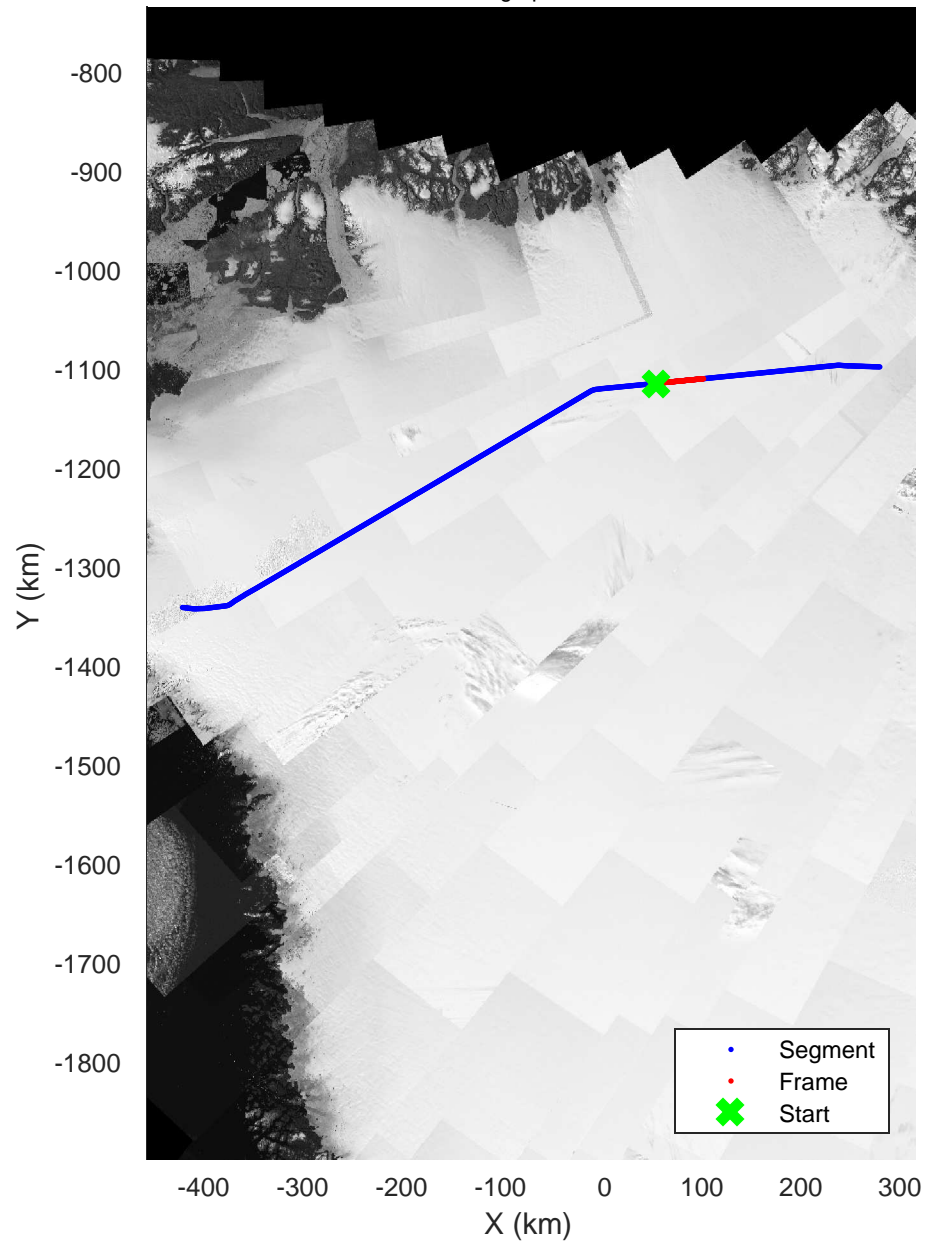

rds 2017_Greenland_P3: "Zachariae-79N" 20170403_01_011: 12:40:10.2 to 12:45:53.1 GPS

rds 2017_Greenland_P3: "Zachariae-79N" 20170403_01_011: 12:40:10.2 to 12:45:53.1 GPS

Zachariae-79N
20170403_01_012
Polar Stereograph 70N/-45E

rds 2017_Greenland_P3: "Zachariae-79N" 20170403_01_012: 12:45:53.3 to 12:51:31.9 GPS

rds 2017_Greenland_P3: "Zachariae-79N" 20170403_01_012: 12:45:53.3 to 12:51:31.9 GPS

Zachariae-79N
20170403_01_013
Polar Stereograph 70N/-45E