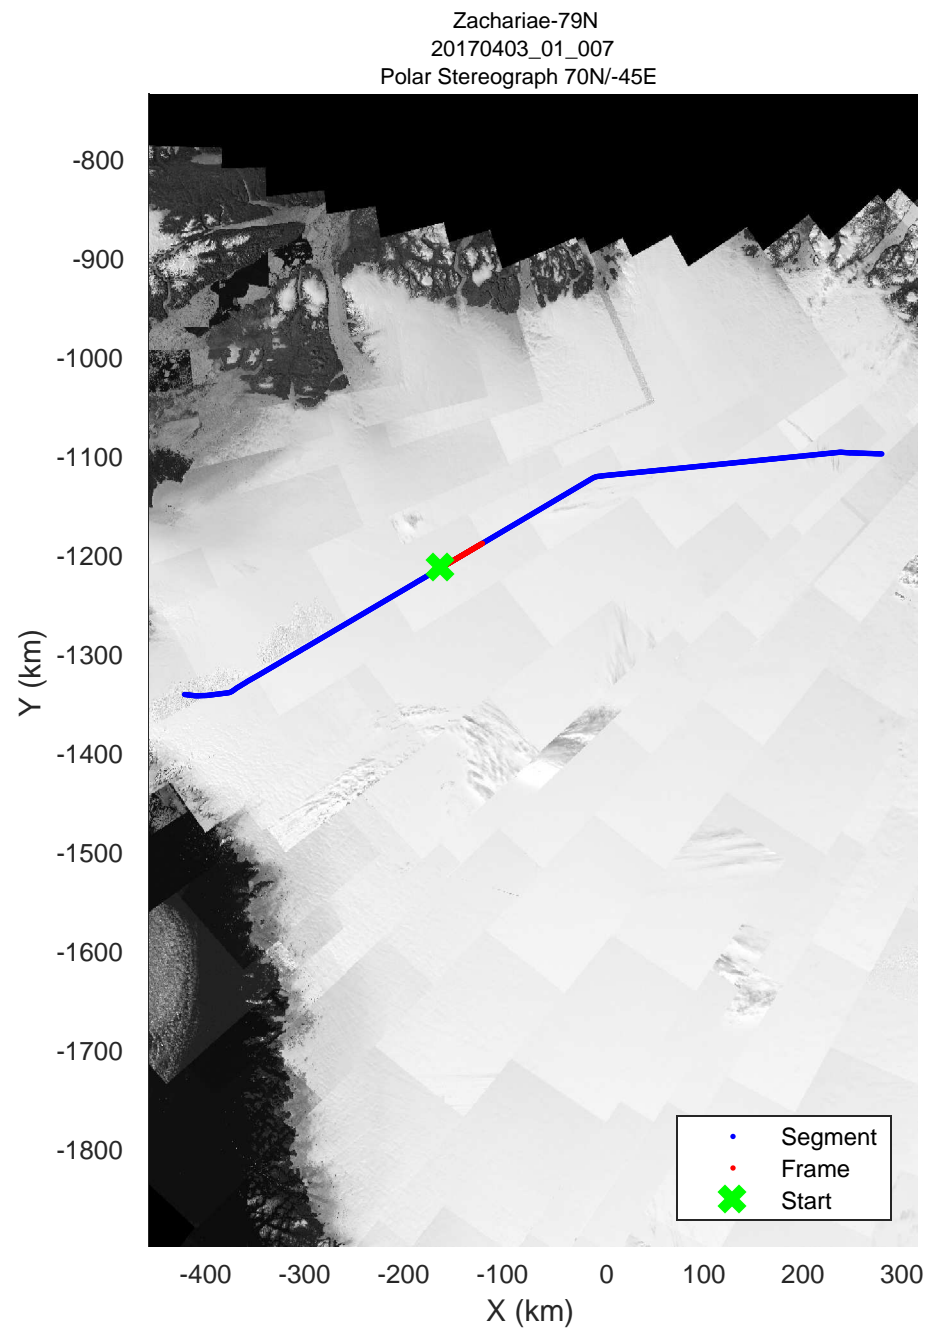

Zachariae-79N
20170403_01_006
Polar Stereograph 70N/-45E

rds 2017_Greenland_P3: "Zachariae-79N" 20170403_01_006: 12:11:10.5 to 12:16:54.3 GPS

rds 2017_Greenland_P3: "Zachariae-79N" 20170403_01_006: 12:11:10.5 to 12:16:54.3 GPS

rds 2017_Greenland_P3: "Zachariae-79N" 20170403_01_007: 12:16:54.5 to 12:22:48.2 GPS

rds 2017_Greenland_P3: "Zachariae-79N" 20170403_01_007: 12:16:54.5 to 12:22:48.2 GPS

Zachariae-79N
20170403_01_008
Polar Stereograph 70N/-45E