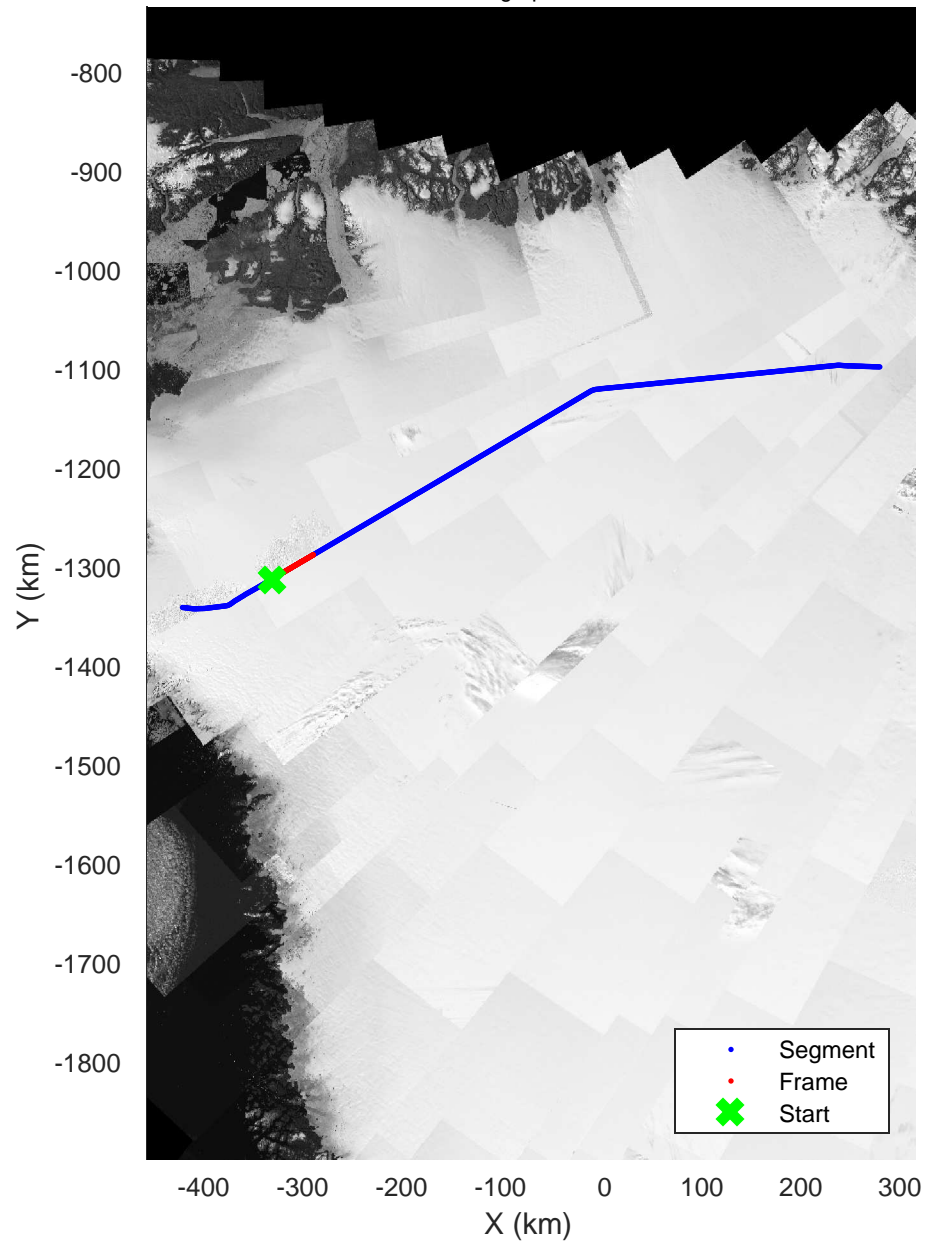

Zachariae-79N
20170403_01_001
Polar Stereograph 70N/-45E

rds 2017_Greenland_P3: "Zachariae-79N" 20170403_01_001: 11:43:26.6 to 11:49:04.0 GPS

rds 2017_Greenland_P3: "Zachariae-79N" 20170403_01_001: 11:43:26.6 to 11:49:04.0 GPS

Zachariae-79N
20170403_01_002
Polar Stereograph 70N/-45E

rds 2017_Greenland_P3: "Zachariae-79N" 20170403_01_002: 11:49:04.3 to 11:54:41.9 GPS

rds 2017_Greenland_P3: "Zachariae-79N" 20170403_01_002: 11:49:04.3 to 11:54:41.9 GPS

Zachariae-79N
20170403_01_003
Polar Stereograph 70N/-45E

rds 2017_Greenland_P3: "Zachariae-79N" 20170403_01_003: 11:54:42.1 to 12:00:16.6 GPS

rds 2017_Greenland_P3: "Zachariae-79N" 20170403_01_003: 11:54:42.1 to 12:00:16.6 GPS

Zachariae-79N
20170403_01_004
Polar Stereograph 70N/-45E

rds 2017_Greenland_P3: "Zachariae-79N" 20170403_01_004: 12:00:16.8 to 12:05:44.3 GPS

rds 2017_Greenland_P3: "Zachariae-79N" 20170403_01_004: 12:00:16.8 to 12:05:44.3 GPS