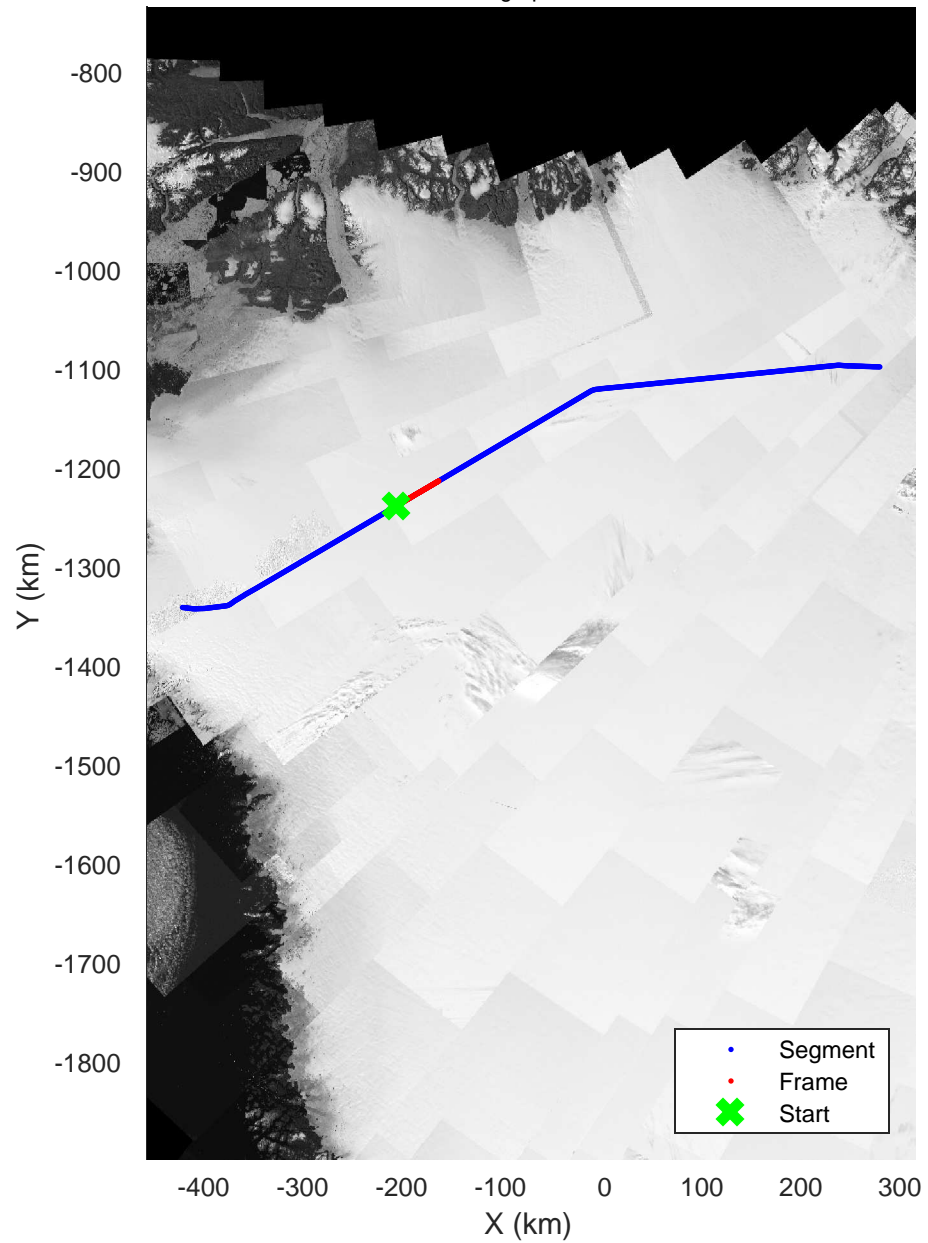

Zachariae-79N
20170403_01_004
Polar Stereograph 70N/-45E

rds 2017_Greenland_P3: "Zachariae-79N" 20170403_01_004: 12:00:16.8 to 12:05:44.3 GPS

rds 2017_Greenland_P3: "Zachariae-79N" 20170403_01_004: 12:00:16.8 to 12:05:44.3 GPS

Zachariae-79N
20170403_01_005
Polar Stereograph 70N/-45E

rds 2017_Greenland_P3: "Zachariae-79N" 20170403_01_005: 12:05:44.5 to 12:11:10.2 GPS

rds 2017_Greenland_P3: "Zachariae-79N" 20170403_01_005: 12:05:44.5 to 12:11:10.2 GPS

Zachariae-79N
20170403_01_006
Polar Stereograph 70N/-45E

rds 2017_Greenland_P3: "Zachariae-79N" 20170403_01_006: 12:11:10.5 to 12:16:54.3 GPS

rds 2017_Greenland_P3: "Zachariae-79N" 20170403_01_006: 12:11:10.5 to 12:16:54.3 GPS