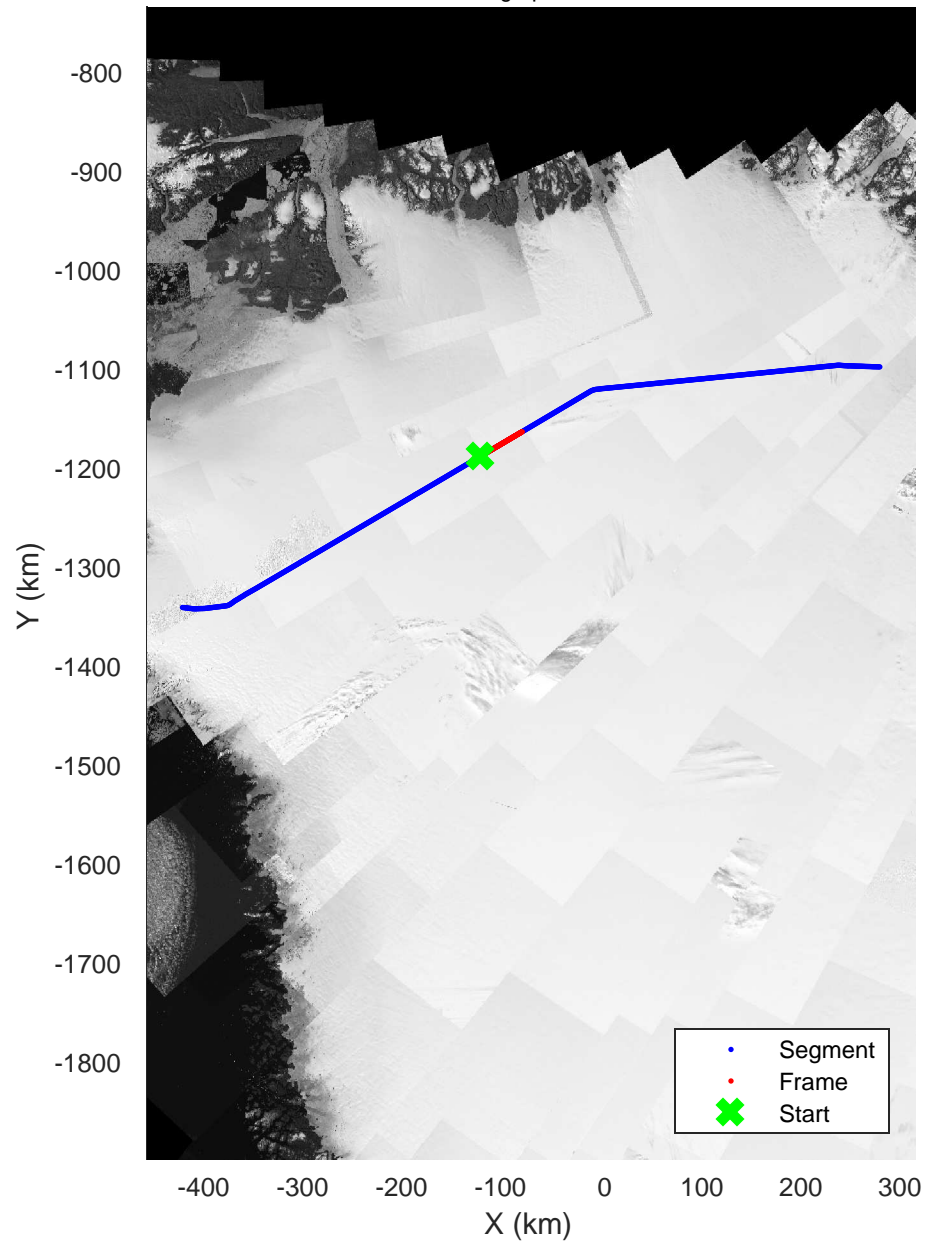

rds 2017_Greenland_P3: "Zachariae-79N" 20170403_01_007: 12:16:54.5 to 12:22:48.2 GPS

rds 2017_Greenland_P3: "Zachariae-79N" 20170403_01_007: 12:16:54.5 to 12:22:48.2 GPS

Zachariae-79N
20170403_01_008
Polar Stereograph 70N/-45E

rds 2017_Greenland_P3: "Zachariae-79N" 20170403_01_008: 12:22:48.4 to 12:28:37.9 GPS

rds 2017_Greenland_P3: "Zachariae-79N" 20170403_01_008: 12:22:48.4 to 12:28:37.9 GPS

Zachariae-79N
20170403_01_009
Polar Stereograph 70N/-45E