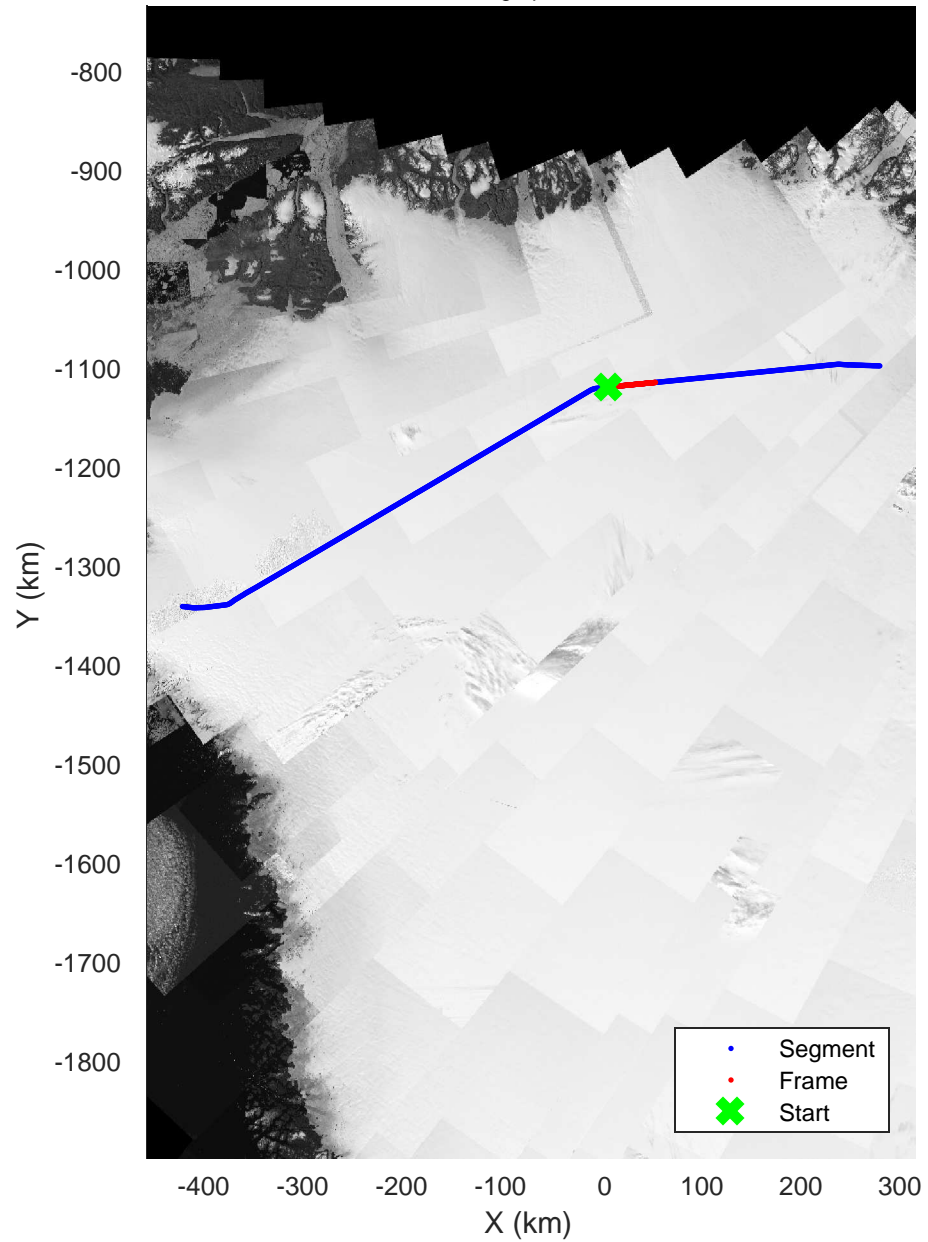

rds 2017_Greenland_P3: "Zachariae-79N" 20170403_01_009: 12:28:38.1 to 12:34:26.2 GPS

rds 2017_Greenland_P3: "Zachariae-79N" 20170403_01_009: 12:28:38.1 to 12:34:26.2 GPS

Zachariae-79N
20170403_01_010
Polar Stereograph 70N/-45E

rds 2017_Greenland_P3: "Zachariae-79N" 20170403_01_010: 12:34:26.4 to 12:40:10.0 GPS

rds 2017_Greenland_P3: "Zachariae-79N" 20170403_01_010: 12:34:26.4 to 12:40:10.0 GPS

Zachariae-79N
20170403_01_011
Polar Stereograph 70N/-45E

rds 2017_Greenland_P3: "Zachariae-79N" 20170403_01_011: 12:40:10.2 to 12:45:53.1 GPS

rds 2017_Greenland_P3: "Zachariae-79N" 20170403_01_011: 12:40:10.2 to 12:45:53.1 GPS

Zachariae-79N
20170403_01_012
Polar Stereograph 70N/-45E