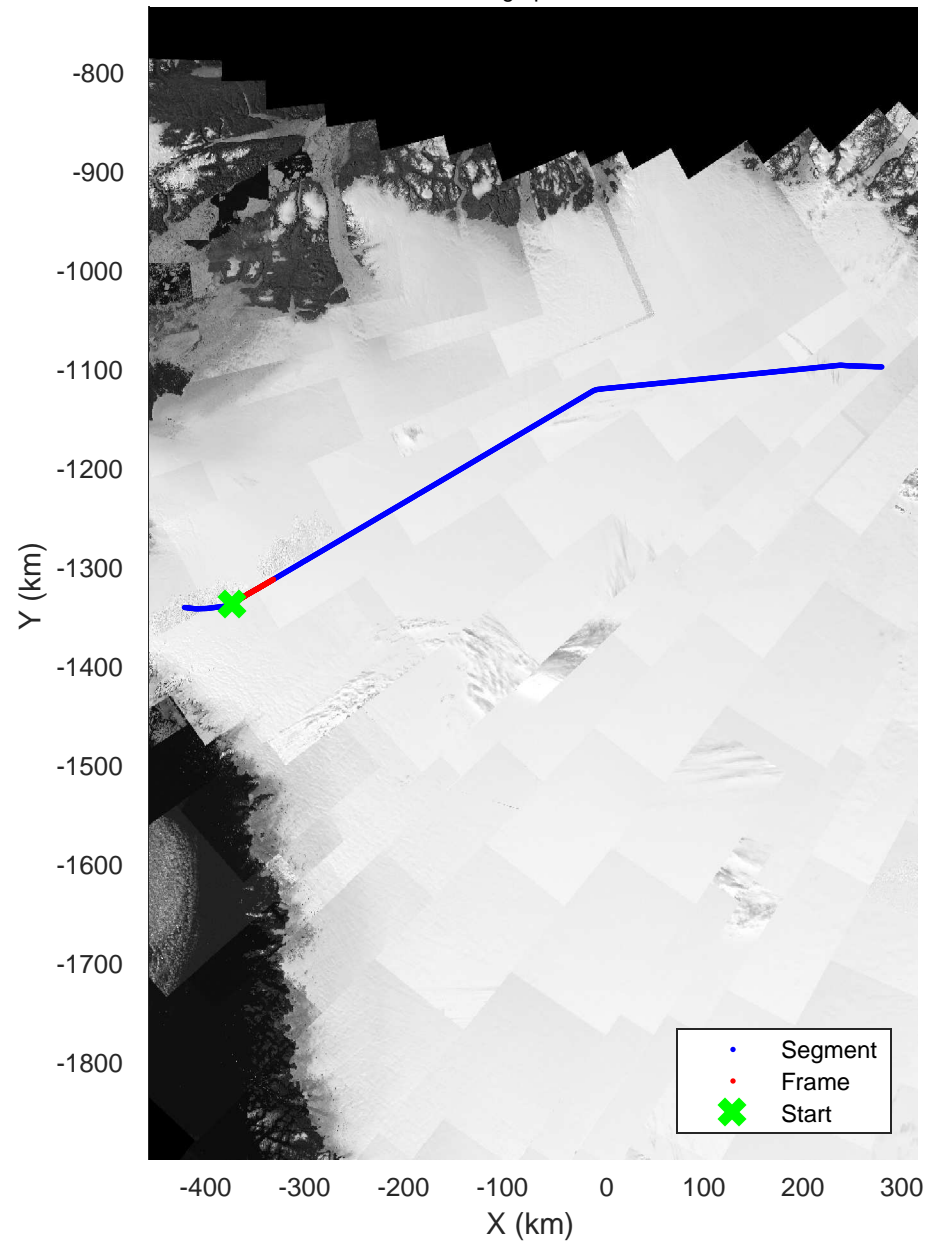

Zachariae-79N
20170403_01_001
Polar Stereograph 70N/-45E

rds 2017_Greenland_P3: "Zachariae-79N" 20170403_01_001: 11:43:26.6 to 11:49:04.0 GPS

rds 2017_Greenland_P3: "Zachariae-79N" 20170403_01_001: 11:43:26.6 to 11:49:04.0 GPS

Zachariae-79N
20170403_01_002
Polar Stereograph 70N/-45E

rds 2017_Greenland_P3: "Zachariae-79N" 20170403_01_002: 11:49:04.3 to 11:54:41.9 GPS

rds 2017_Greenland_P3: "Zachariae-79N" 20170403_01_002: 11:49:04.3 to 11:54:41.9 GPS

Zachariae-79N
20170403_01_003
Polar Stereograph 70N/-45E

rds 2017_Greenland_P3: "Zachariae-79N" 20170403_01_003: 11:54:42.1 to 12:00:16.6 GPS

rds 2017_Greenland_P3: "Zachariae-79N" 20170403_01_003: 11:54:42.1 to 12:00:16.6 GPS