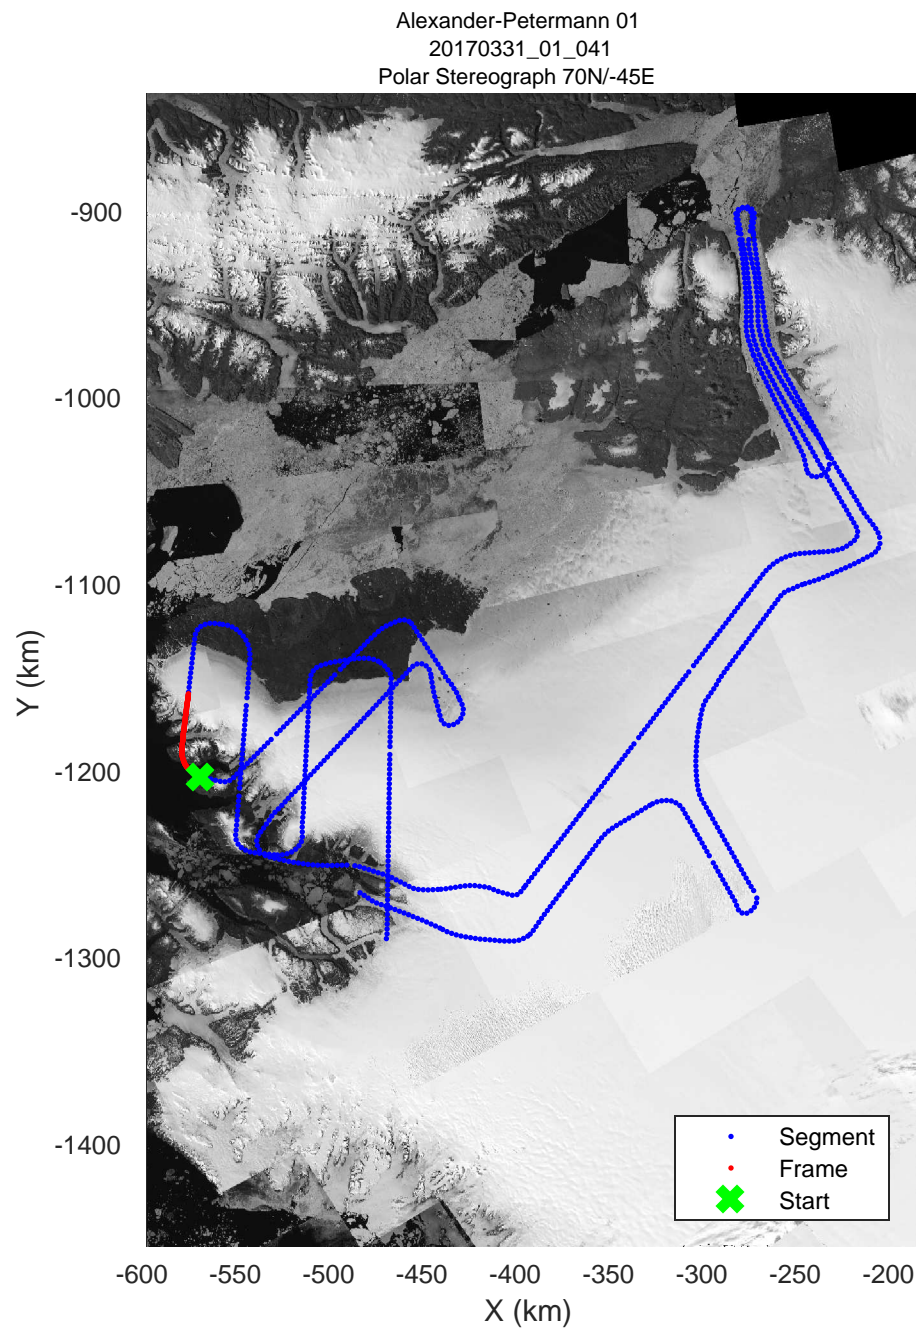

rds 2017_Greenland_P3: "Alexander-Petermann 01" 20170331_01_041: 16:08:34.2 to 16:15:27.4 GPS

rds 2017_Greenland_P3: "Alexander-Petermann 01" 20170331_01_041: 16:08:34.2 to 16:15:27.4 GPS

Alexander-Petermann 01
 20170331_01_042
 Polar Stereograph 70N/-45E