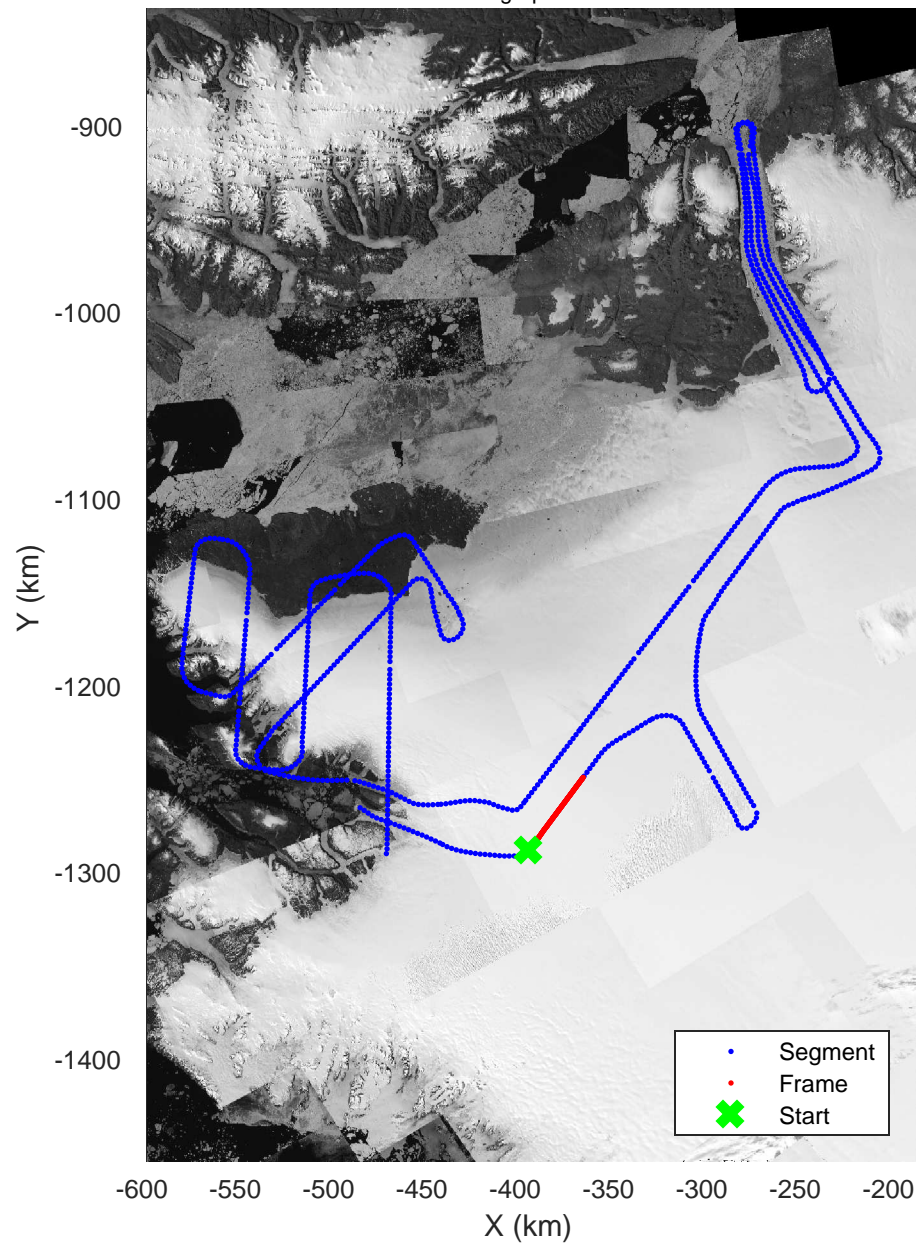

Alexander-Petermann 01
20170331_01_003
Polar Stereograph 70N/-45E