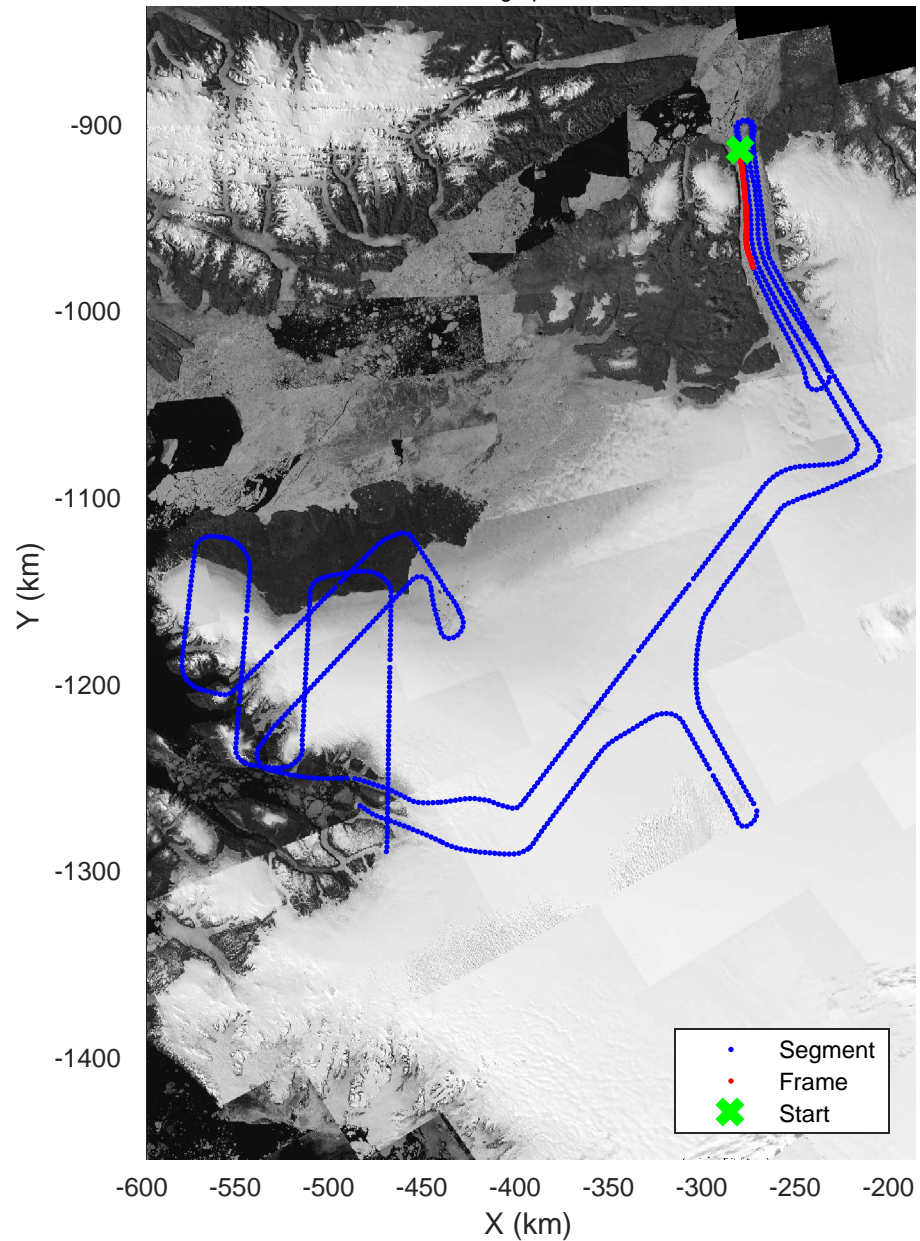

Alexander-Petermann 01
20170331_01_016
Polar Stereograph 70N/-45E

rds 2017_Greenland_P3: "Alexander-Petermann 01" 20170331_01_016: 13:19:03.6 to 13:27:26.2 GPS

rds 2017_Greenland_P3: "Alexander-Petermann 01" 20170331_01_016: 13:19:03.6 to 13:27:26.2 GPS