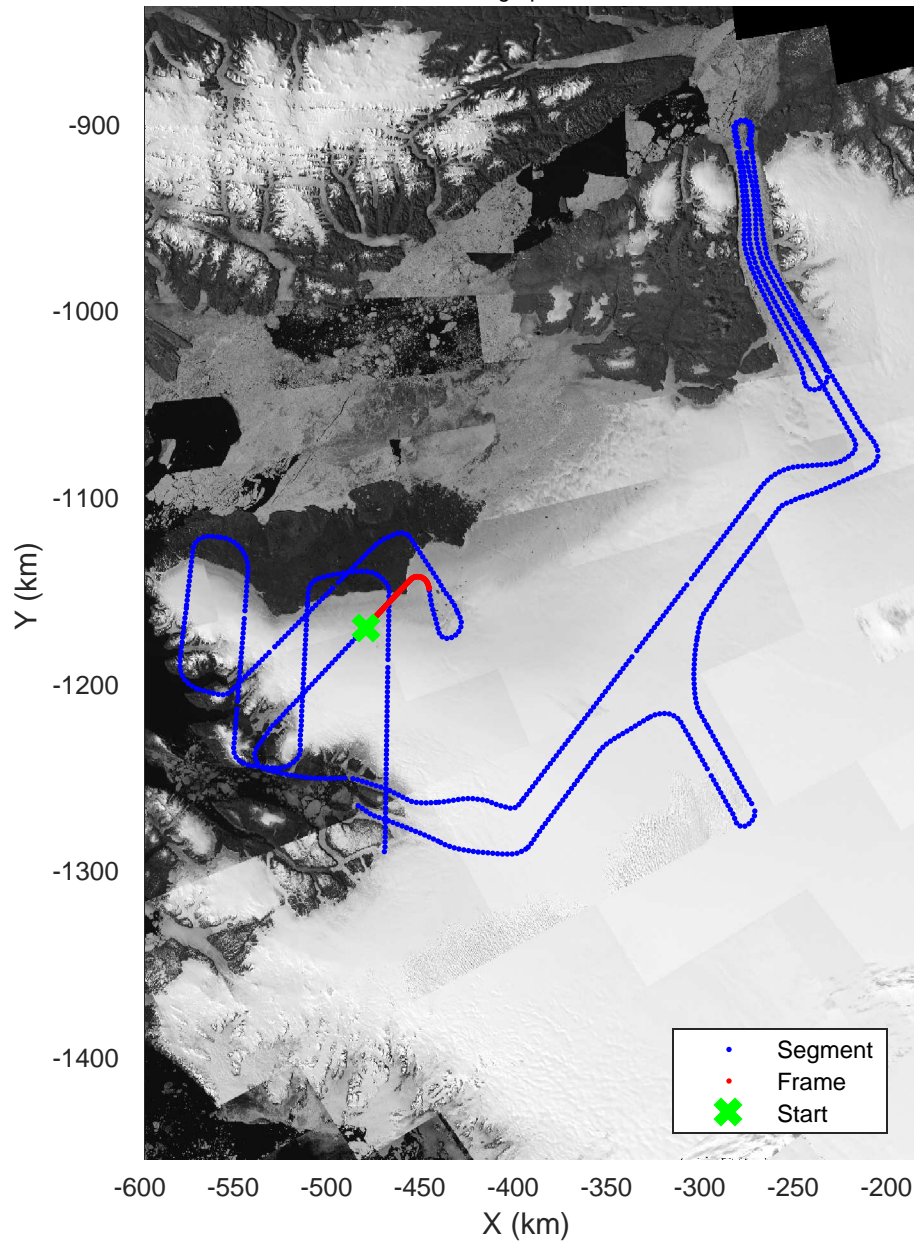

rds 2017_Greenland_P3: "Alexander-Petermann 01" 20170331_01_034: 15:24:45.9 to 15:31:01.5 GPS

rds 2017_Greenland_P3: "Alexander-Petermann 01" 20170331_01_034: 15:24:45.9 to 15:31:01.5 GPS

Alexander-Petermann 01
 20170331_01_035
 Polar Stereograph 70N/-45E