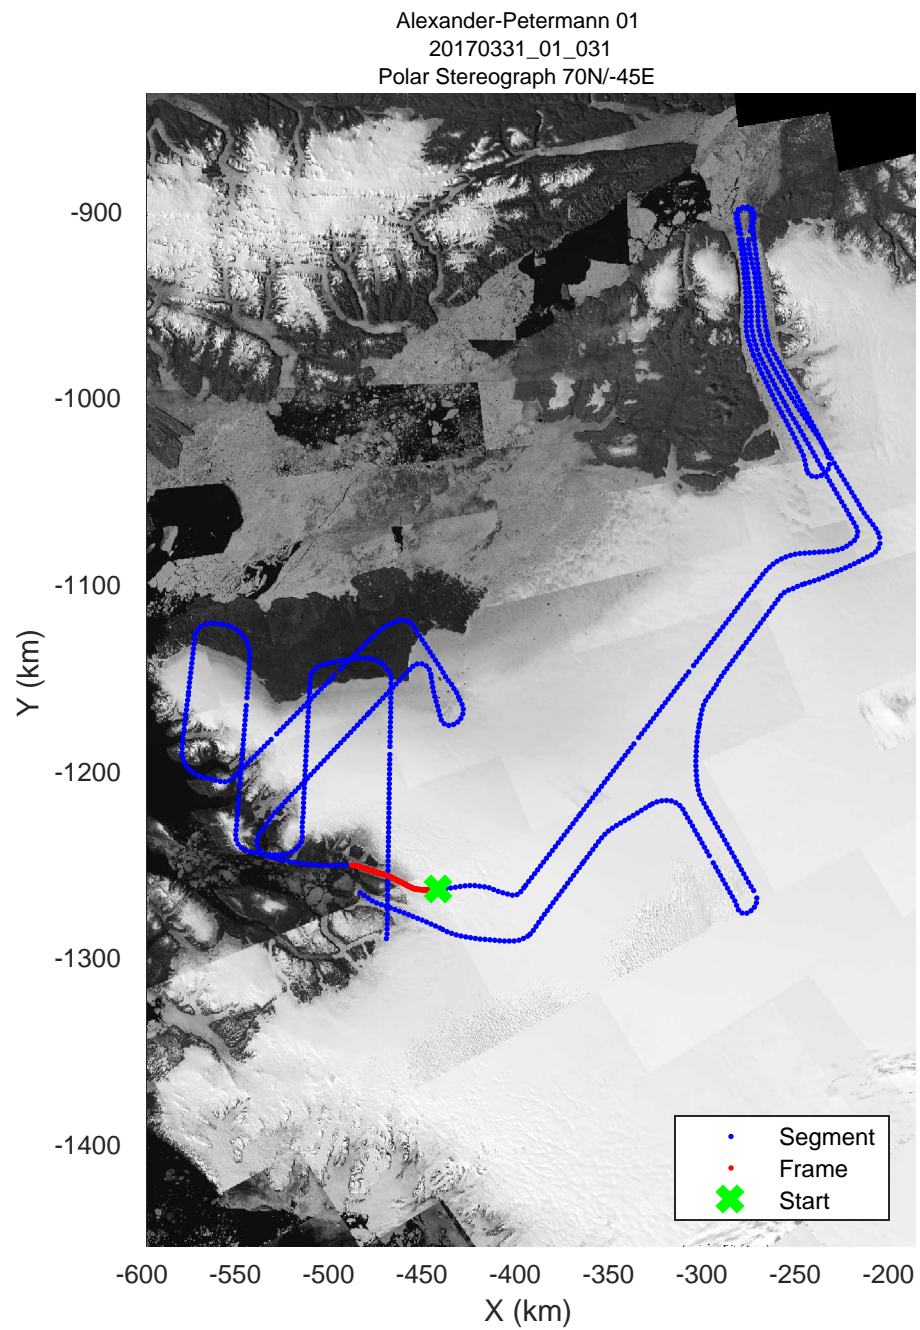

rds 2017_Greenland_P3: "Alexander-Petermann 01" 20170331_01_029: 14:53:16.9 to 14:59:37.2 GPS

rds 2017_Greenland_P3: "Alexander-Petermann 01" 20170331_01_030: 14:59:37.5 to 15:05:47.6 GPS

rds 2017_Greenland_P3: "Alexander-Petermann 01" 20170331_01_030: 14:59:37.5 to 15:05:47.6 GPS