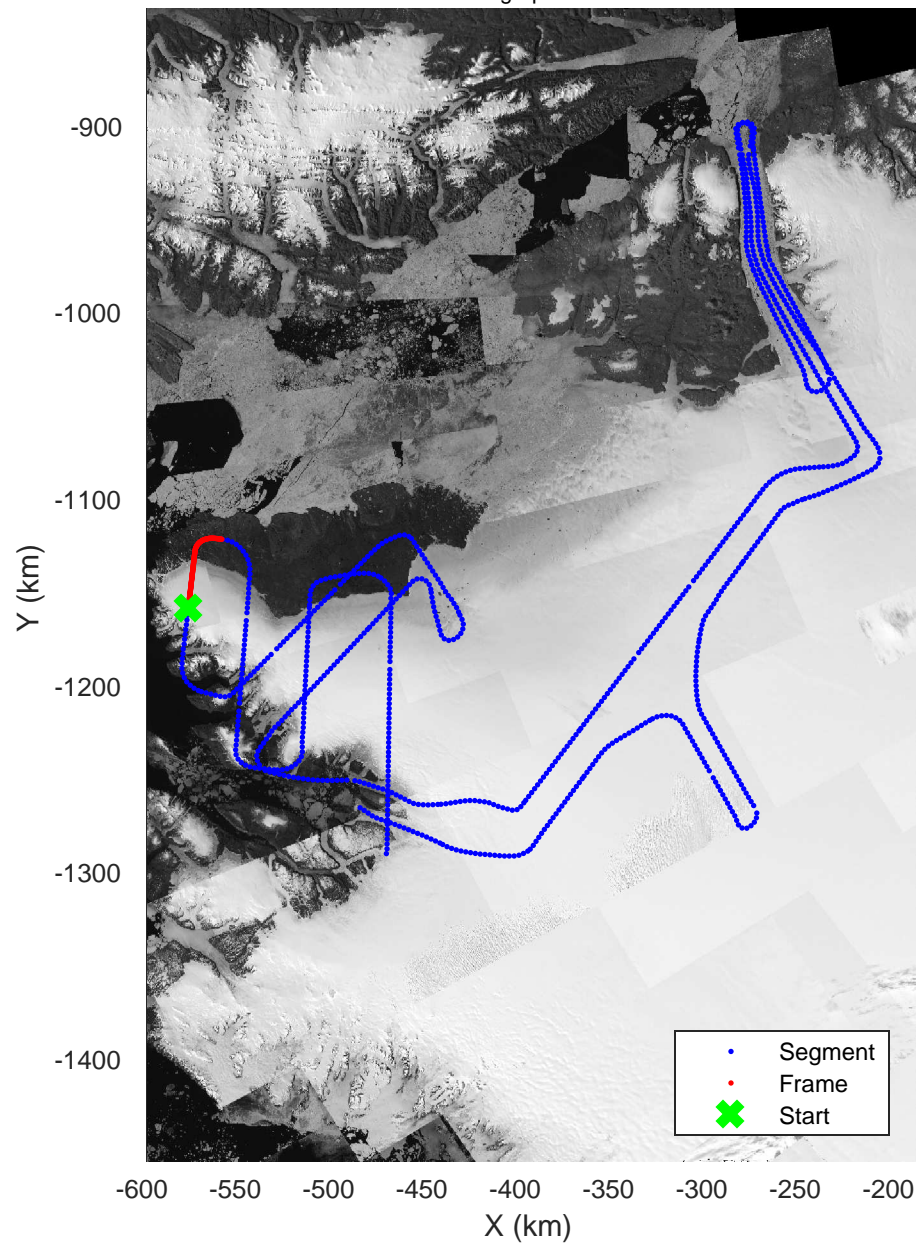

rds 2017_Greenland_P3: "Alexander-Petermann 01" 20170331_01_041: 16:08:34.2 to 16:15:27.4 GPS

rds 2017_Greenland_P3: "Alexander-Petermann 01" 20170331_01_041: 16:08:34.2 to 16:15:27.4 GPS

Alexander-Petermann 01
 20170331_01_042
 Polar Stereograph 70N/-45E