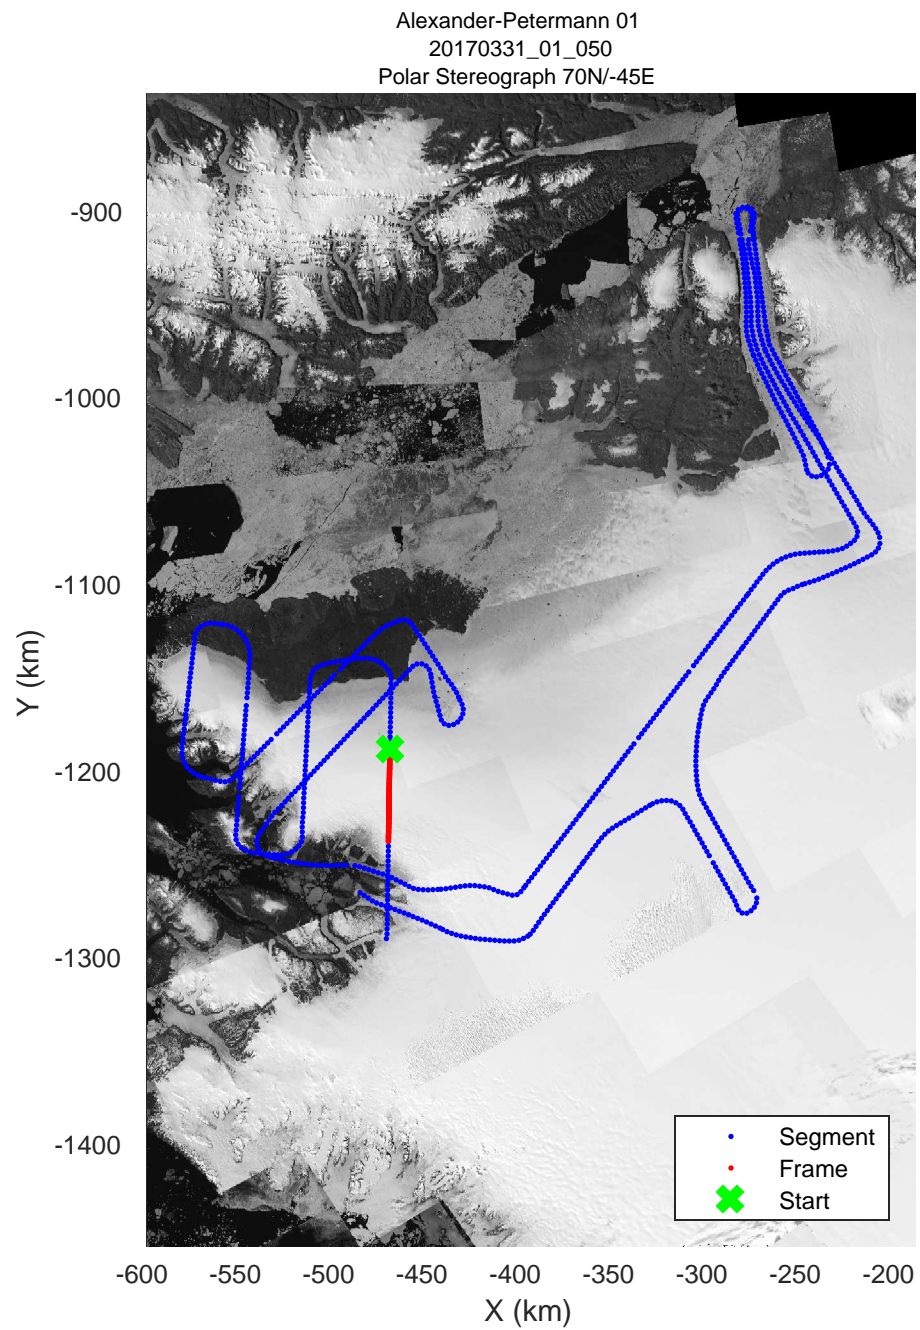

rds 2017_Greenland_P3: "Alexander-Petermann 01" 20170331_01_048: 16:53:57.4 to 17:00:41.2 GPS

rds 2017_Greenland_P3: "Alexander-Petermann 01" 20170331_01_049: 17:00:41.5 to 17:07:48.9 GPS

rds 2017_Greenland_P3: "Alexander-Petermann 01" 20170331_01_049: 17:00:41.5 to 17:07:48.9 GPS