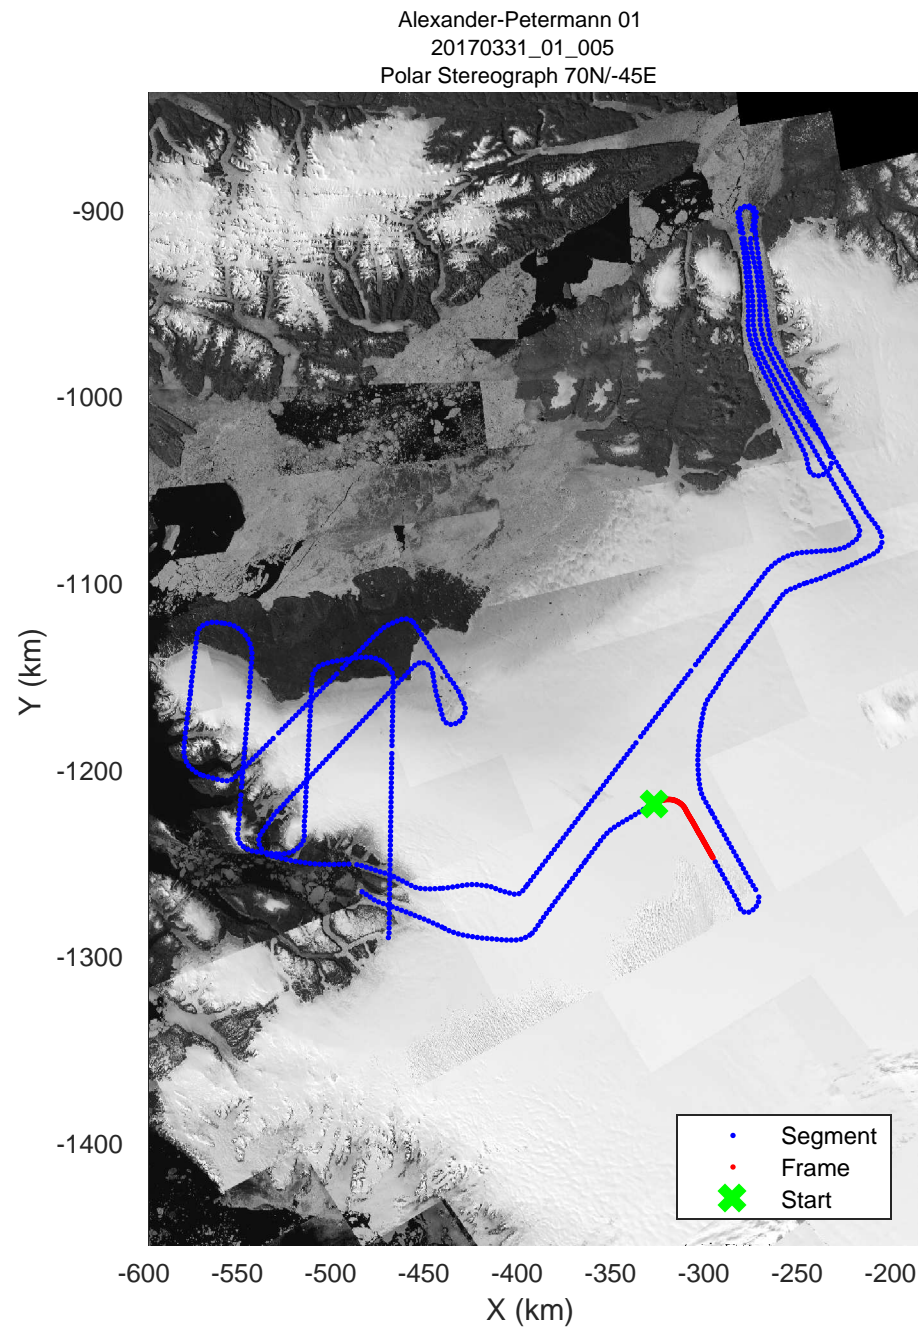

rds 2017_Greenland_P3: "Alexander-Petermann 01" 20170331_01_003: 11:59:36.3 to 12:05:13.9 GPS

rds 2017_Greenland_P3: "Alexander-Petermann 01" 20170331_01_004: 12:05:14.1 to 12:11:00.9 GPS

rds 2017_Greenland_P3: "Alexander-Petermann 01" 20170331_01_004: 12:05:14.1 to 12:11:00.9 GPS