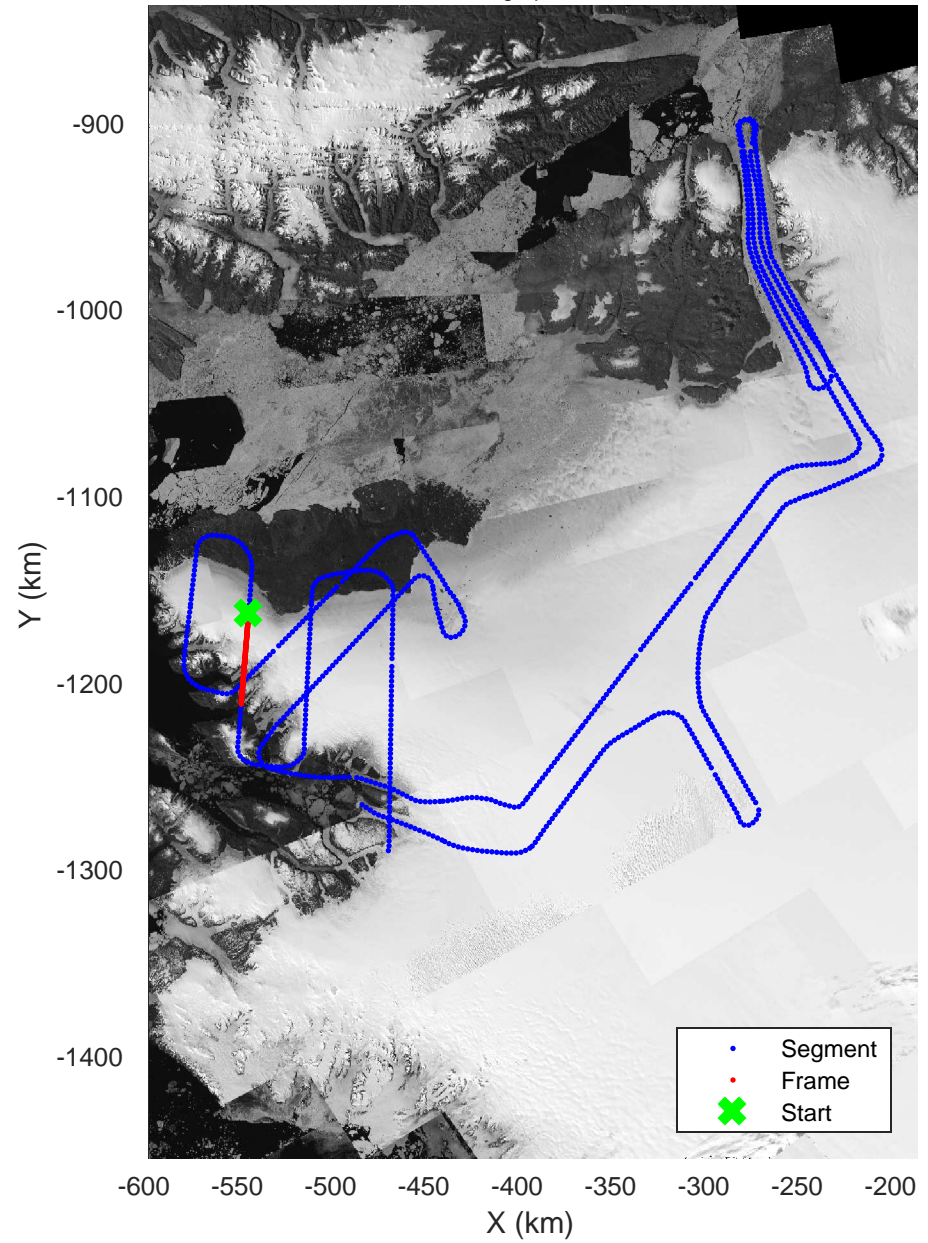

rds 2017_Greenland_P3: "Alexander-Petermann 01" 20170331_01_043: 16:22:26.9 to 16:28:50.7 GPS

Alexander-Petermann 01
20170331_01_044
Polar Stereograph 70N/-45E

rds 2017_Greenland_P3: "Alexander-Petermann 01" 20170331_01_044: 16:28:50.9 to 16:34:45.0 GPS