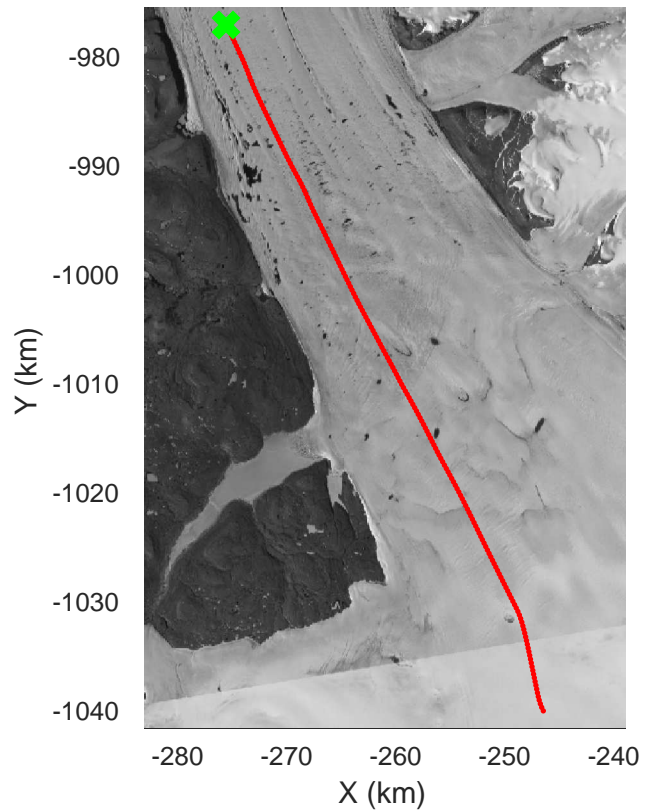

Alexander-Petermann 01
20170331_01_016
Polar Stereograph 70N/-45E

rds 2017_Greenland_P3: "Alexander-Petermann 01" 20170331_01_016: 13:19:03.6 to 13:27:26.2 GPS

rds 2017_Greenland_P3: "Alexander-Petermann 01" 20170331_01_016: 13:19:03.6 to 13:27:26.2 GPS