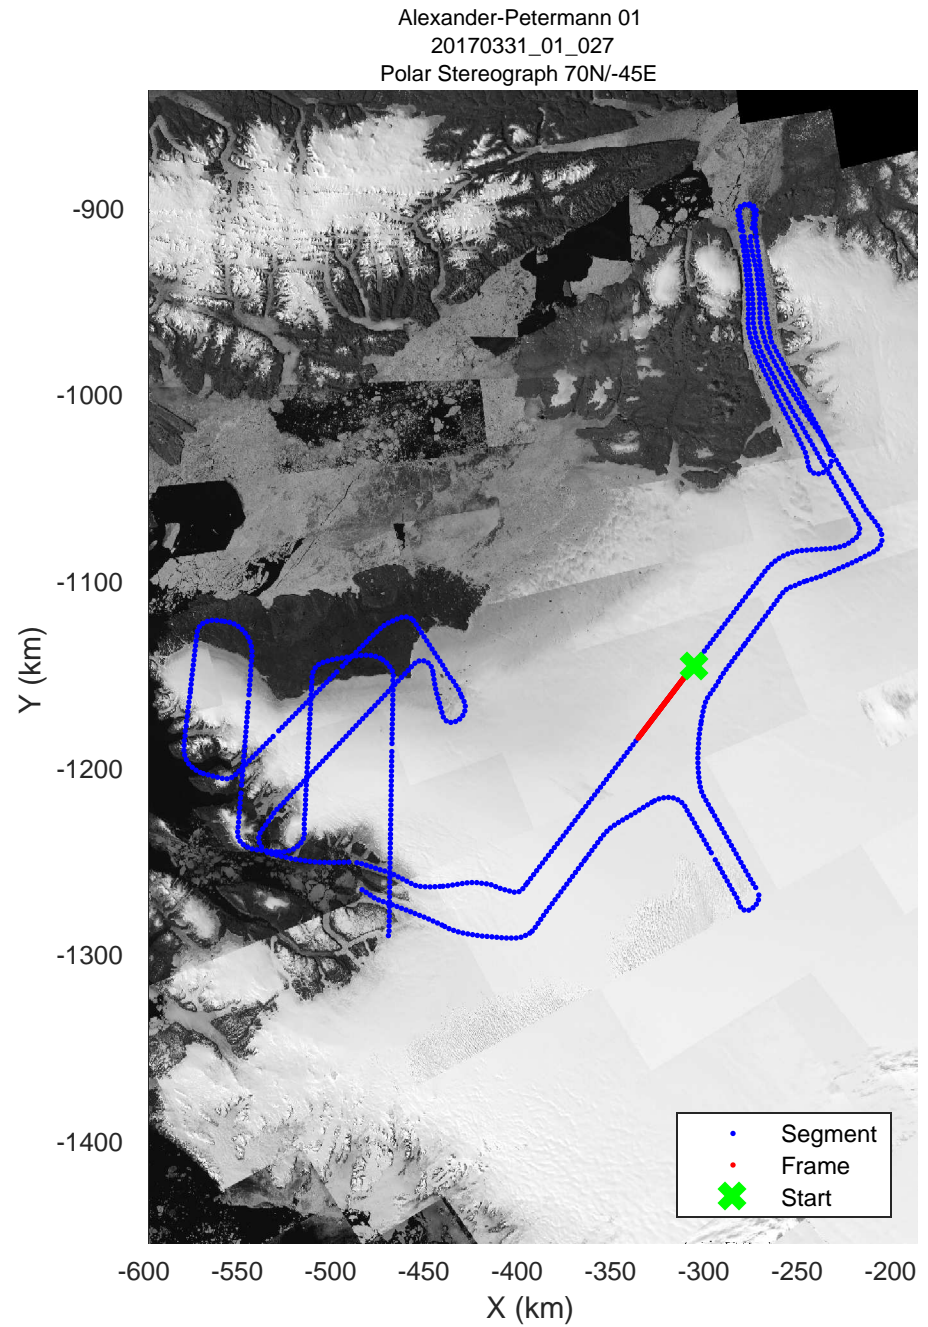

Alexander-Petermann 01
 20170331_01_026
 Polar Stereograph 70N/-45E

rds 2017_Greenland_P3: "Alexander-Petermann 01" 20170331_01_026: 14:34:06.1 to 14:40:29.9 GPS

rds 2017_Greenland_P3: "Alexander-Petermann 01" 20170331_01_026: 14:34:06.1 to 14:40:29.9 GPS