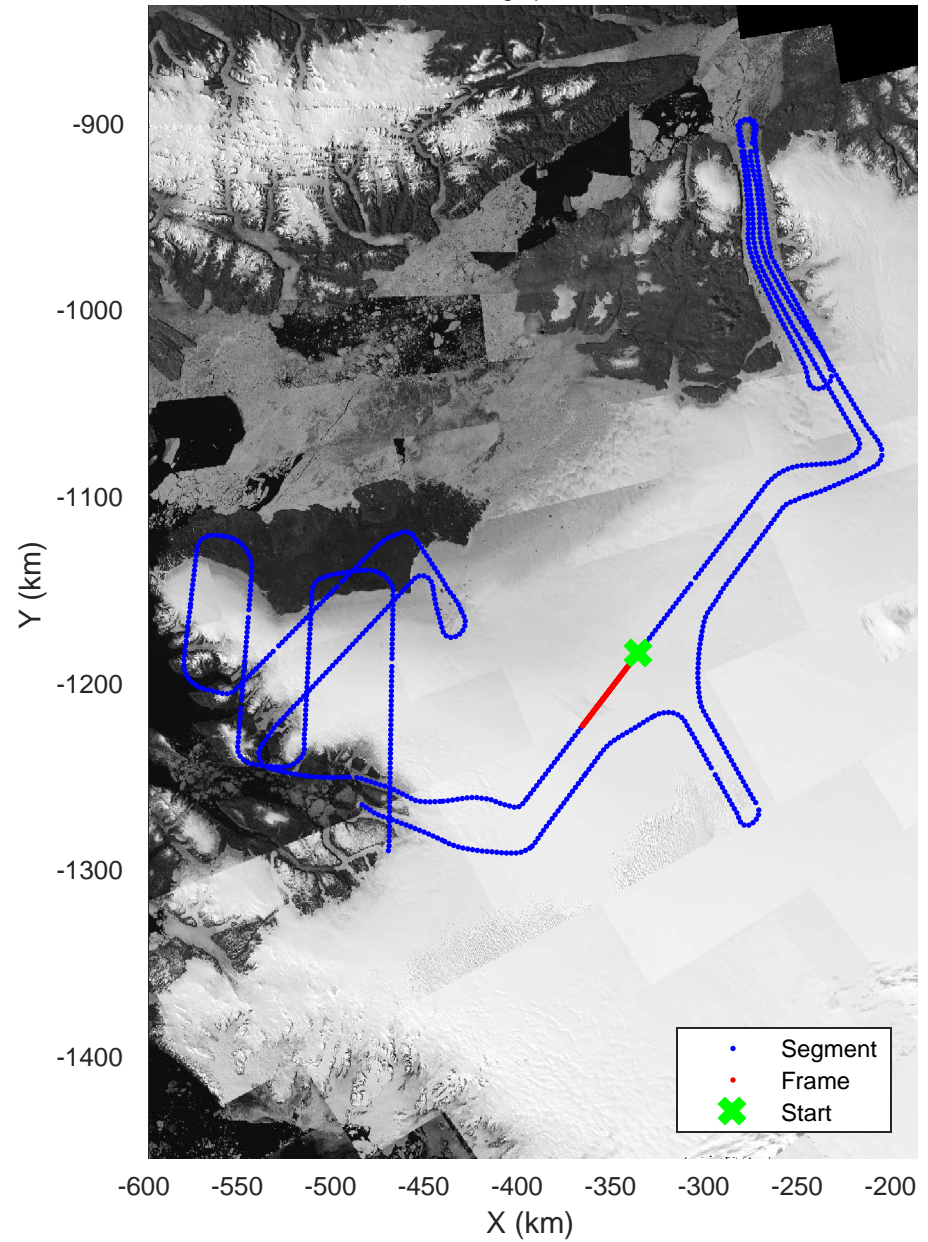

rds 2017_Greenland_P3: "Alexander-Petermann 01" 20170331_01_027: 14:40:30.2 to 14:46:54.4 GPS

rds 2017_Greenland_P3: "Alexander-Petermann 01" 20170331_01_027: 14:40:30.2 to 14:46:54.4 GPS

Alexander-Petermann 01
20170331_01_028
Polar Stereograph 70N/-45E