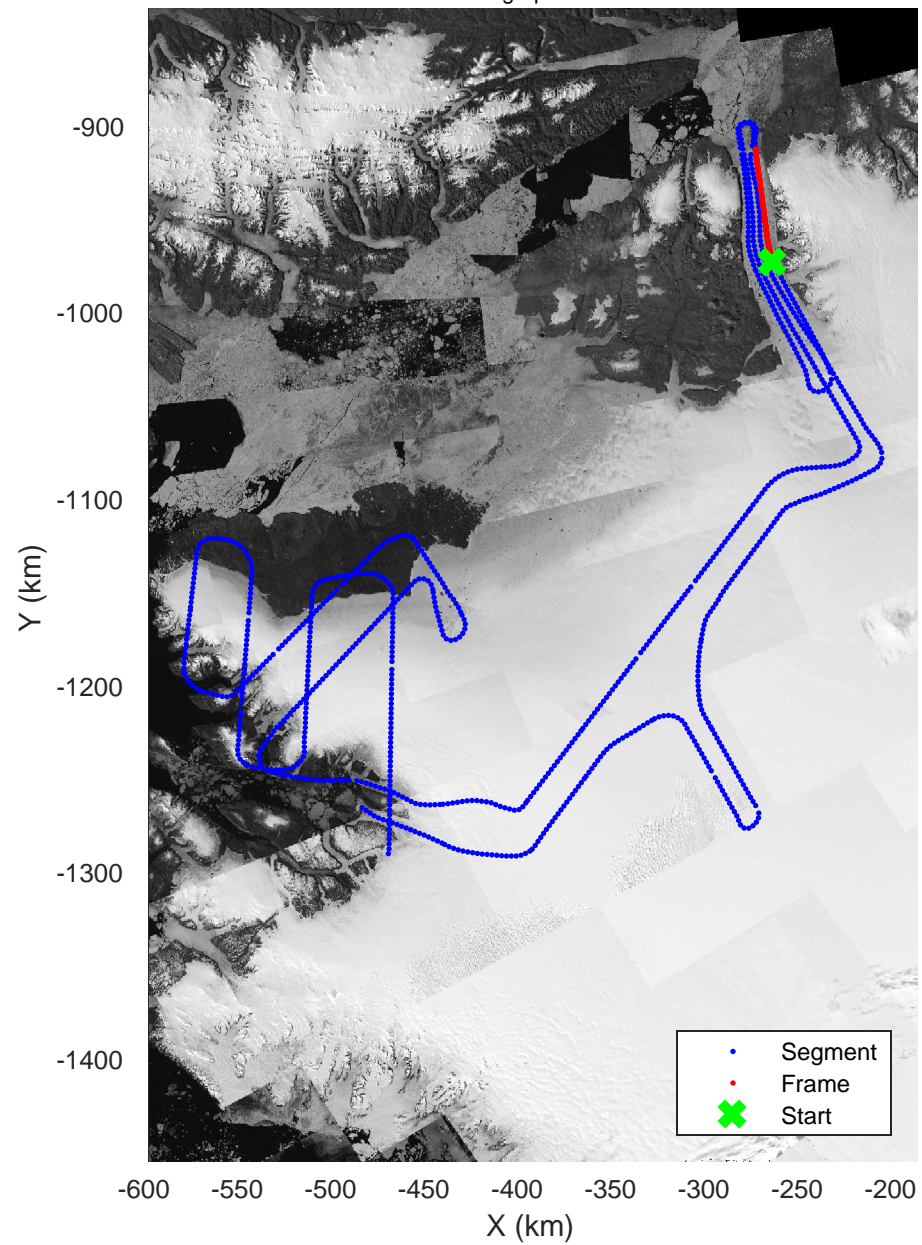

Alexander-Petermann 01
20170331_01_020
Polar Stereograph 70N/-45E

rds 2017_Greenland_P3: "Alexander-Petermann 01" 20170331_01_020: 13:47:56.0 to 13:55:58.3 GPS

rds 2017_Greenland_P3: "Alexander-Petermann 01" 20170331_01_020: 13:47:56.0 to 13:55:58.3 GPS