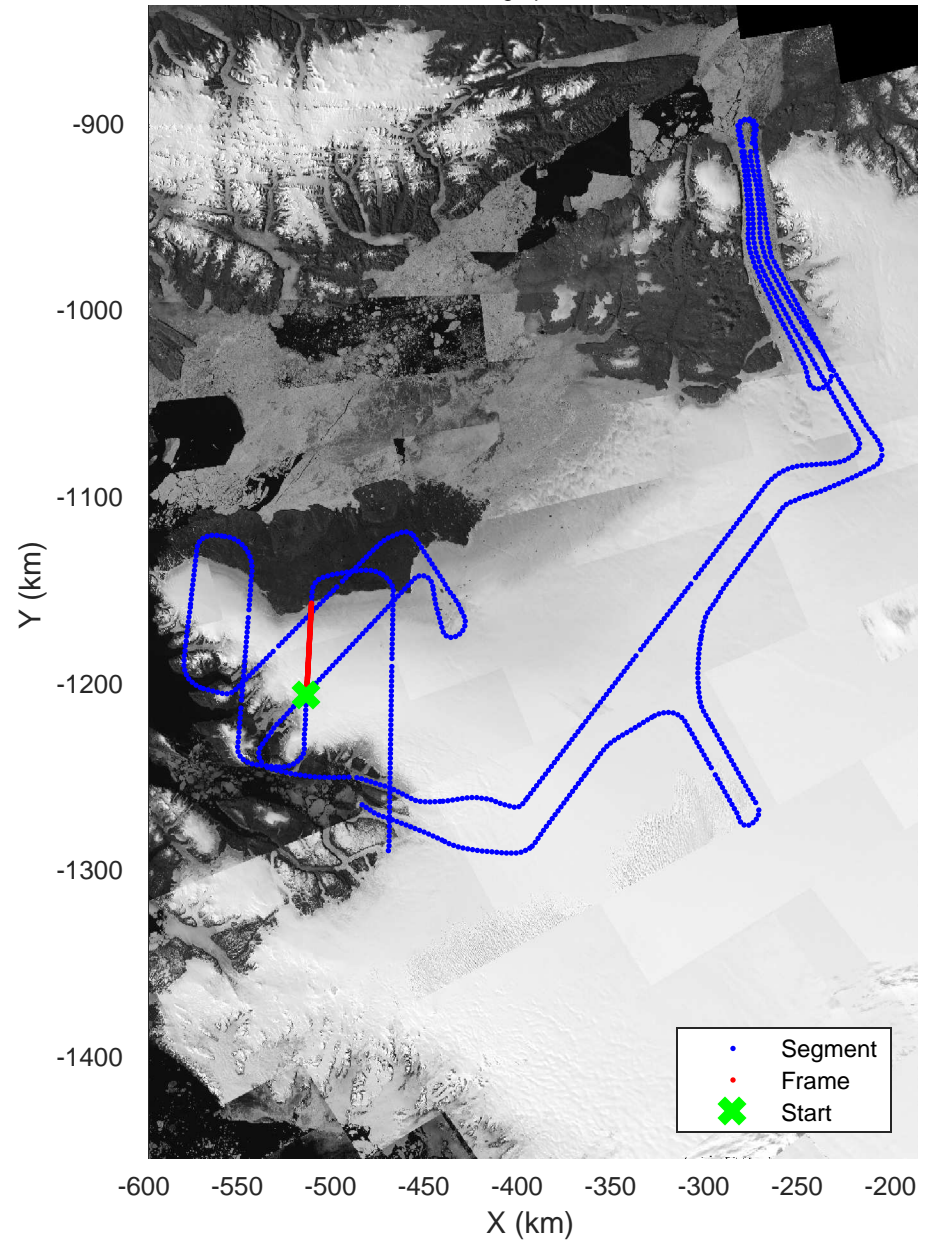

rds 2017_Greenland_P3: "Alexander-Petermann 01" 20170331_01_046: 16:41:20.0 to 16:47:45.7 GPS

rds 2017_Greenland_P3: "Alexander-Petermann 01" 20170331_01_046: 16:41:20.0 to 16:47:45.7 GPS

Alexander-Petermann 01
 20170331_01_047
 Polar Stereograph 70N/-45E