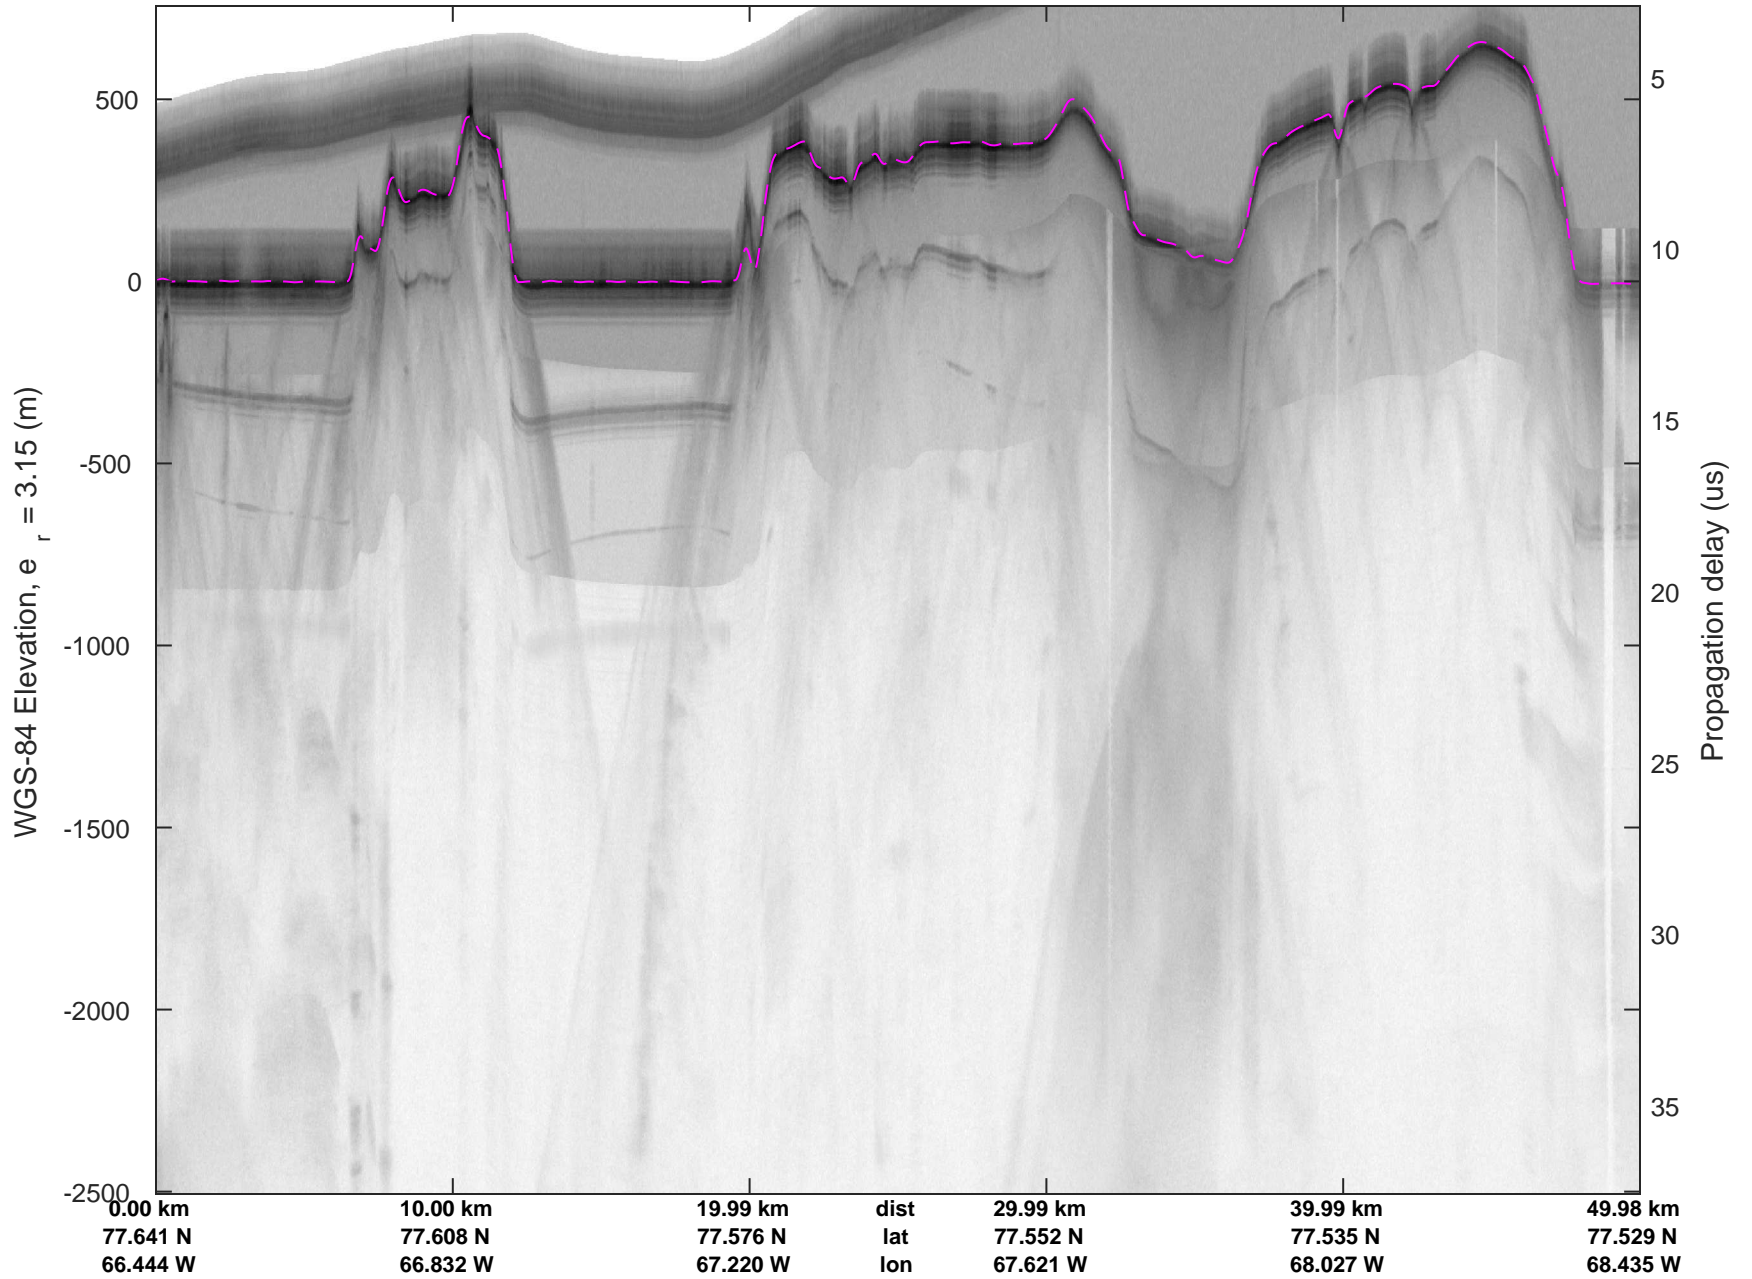

rds 2017_Greenland_P3: "Alexander-Petermann 01" 20170331_01_032: 15:11:59.7 to 15:18:20.0 GPS