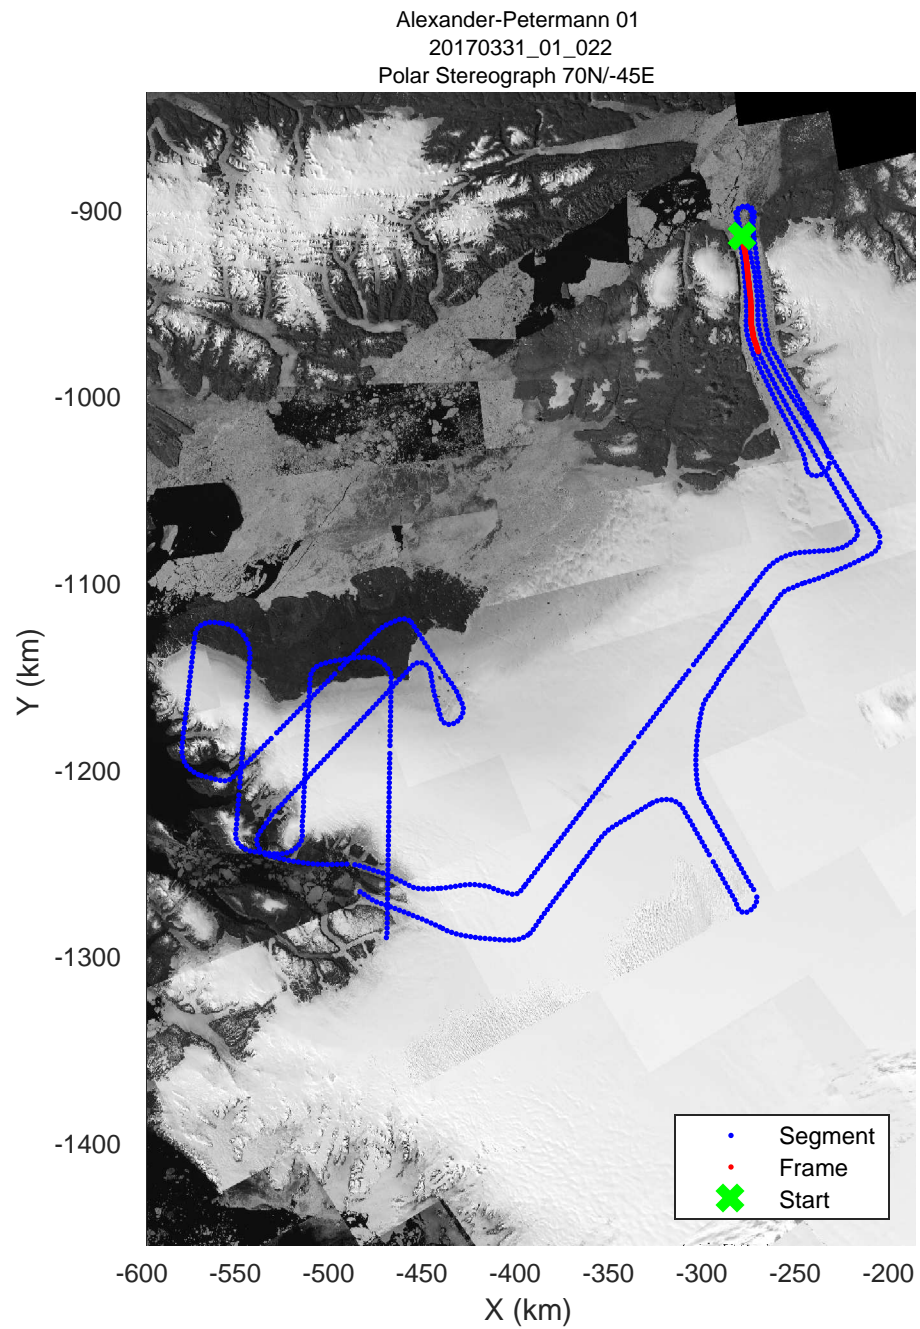

Alexander-Petermann 01
20170331_01_021
Polar Stereograph 70N/-45E

rds 2017_Greenland_P3: "Alexander-Petermann 01" 20170331_01_021: 13:55:58.5 to 14:01:22.7 GPS

rds 2017_Greenland_P3: "Alexander-Petermann 01" 20170331_01_021: 13:55:58.5 to 14:01:22.7 GPS