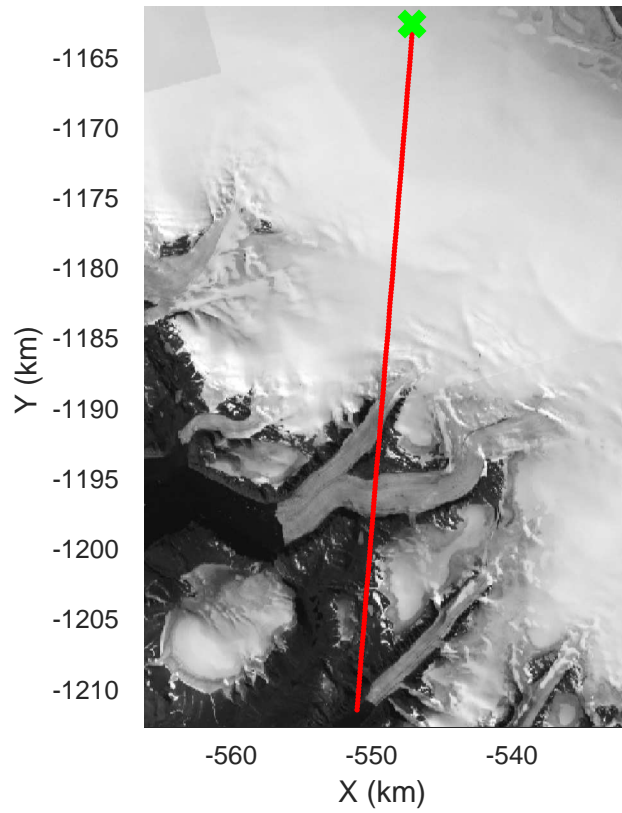

Alexander-Petermann 01
20170331_01_044
Polar Stereograph 70N/-45E