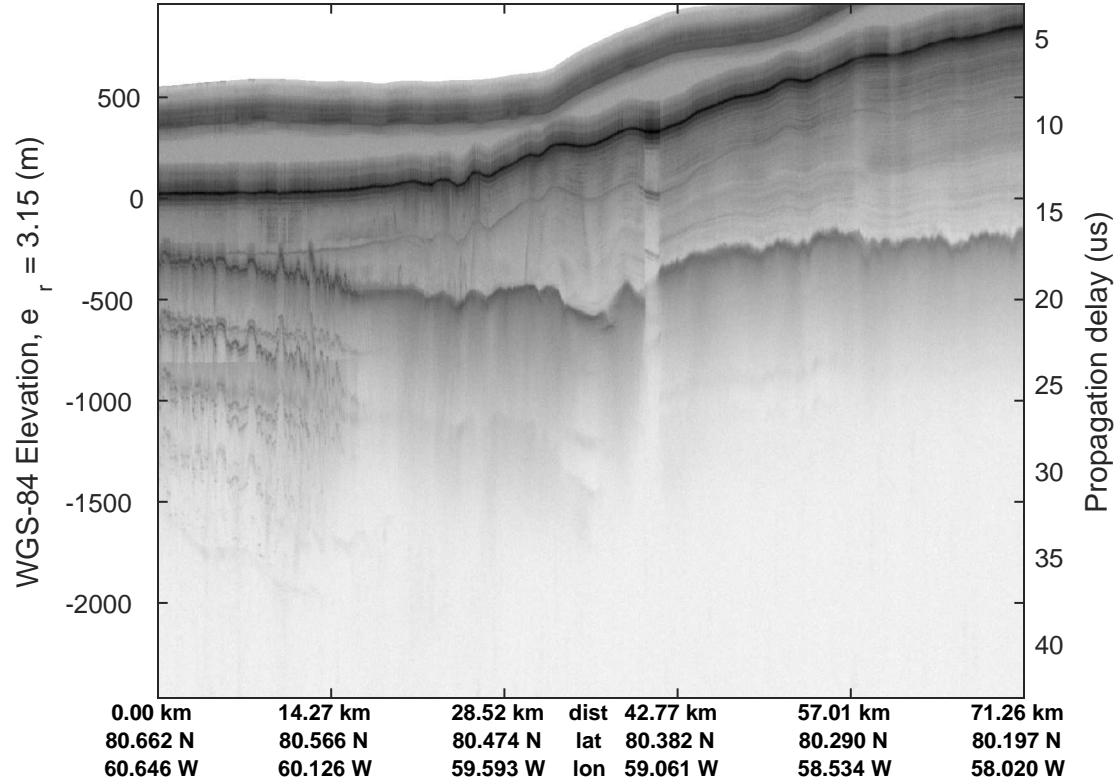

rds 2017_Greenland_P3: "Alexander-Petermann 01" 20170331_01_022: 14:01:23.0 to 14:09:56.6 GPS

rds 2017_Greenland_P3: "Alexander-Petermann 01" 20170331_01_022: 14:01:23.0 to 14:09:56.6 GPS

rds 2017_Greenland_P3: "Alexander-Petermann 01" 20170331_01_023: 14:09:56.8 to 14:19:11.9 GPS