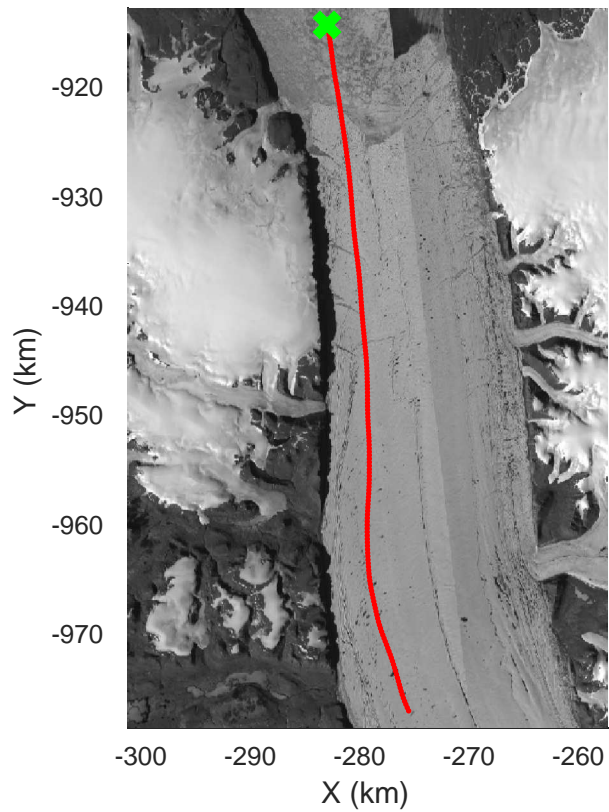

rds 2017_Greenland_P3: "Alexander-Petermann 01" 20170331_01_014: 13:06:02.0 to 13:13:43.7 GPS

rds 2017_Greenland_P3: "Alexander-Petermann 01" 20170331_01_015: 13:13:44.0 to 13:19:03.3 GPS

rds 2017_Greenland_P3: "Alexander-Petermann 01" 20170331_01_015: 13:13:44.0 to 13:19:03.3 GPS