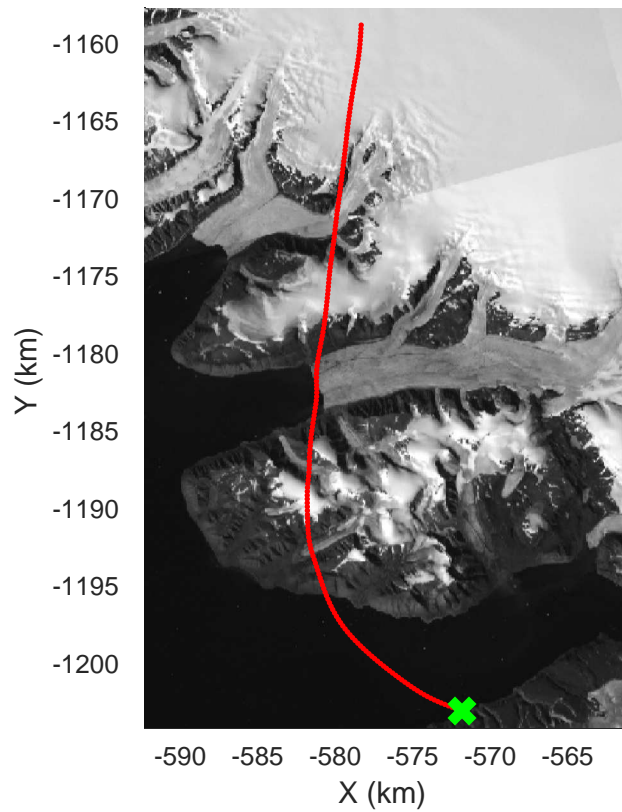

rds 2017_Greenland_P3: "Alexander-Petermann 01" 20170331_01_041: 16:08:34.2 to 16:15:27.4 GPS

rds 2017_Greenland_P3: "Alexander-Petermann 01" 20170331_01_041: 16:08:34.2 to 16:15:27.4 GPS

Alexander-Petermann 01
 20170331_01_042
 Polar Stereograph 70N/-45E