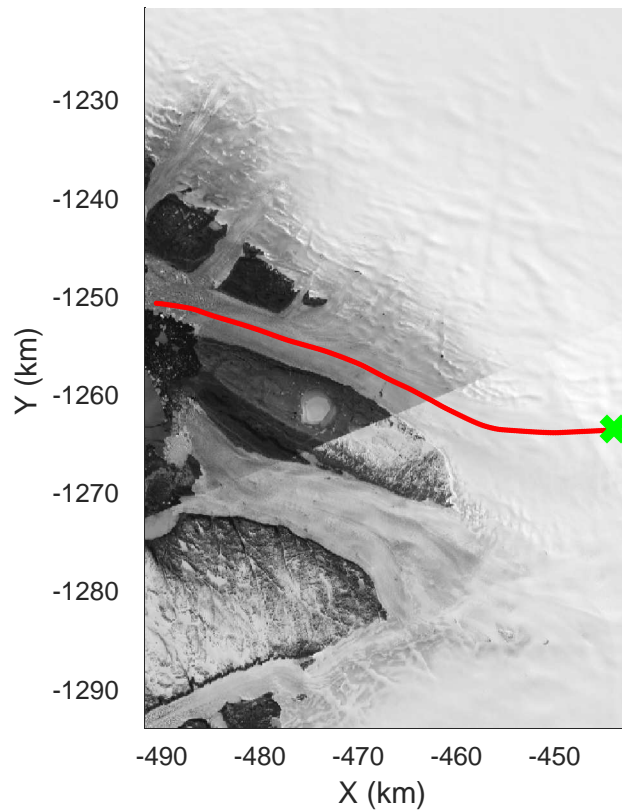

rds 2017_Greenland_P3: "Alexander-Petermann 01" 20170331_01_029: 14:53:16.9 to 14:59:37.2 GPS

rds 2017_Greenland_P3: "Alexander-Petermann 01" 20170331_01_030: 14:59:37.5 to 15:05:47.6 GPS

rds 2017_Greenland_P3: "Alexander-Petermann 01" 20170331_01_030: 14:59:37.5 to 15:05:47.6 GPS