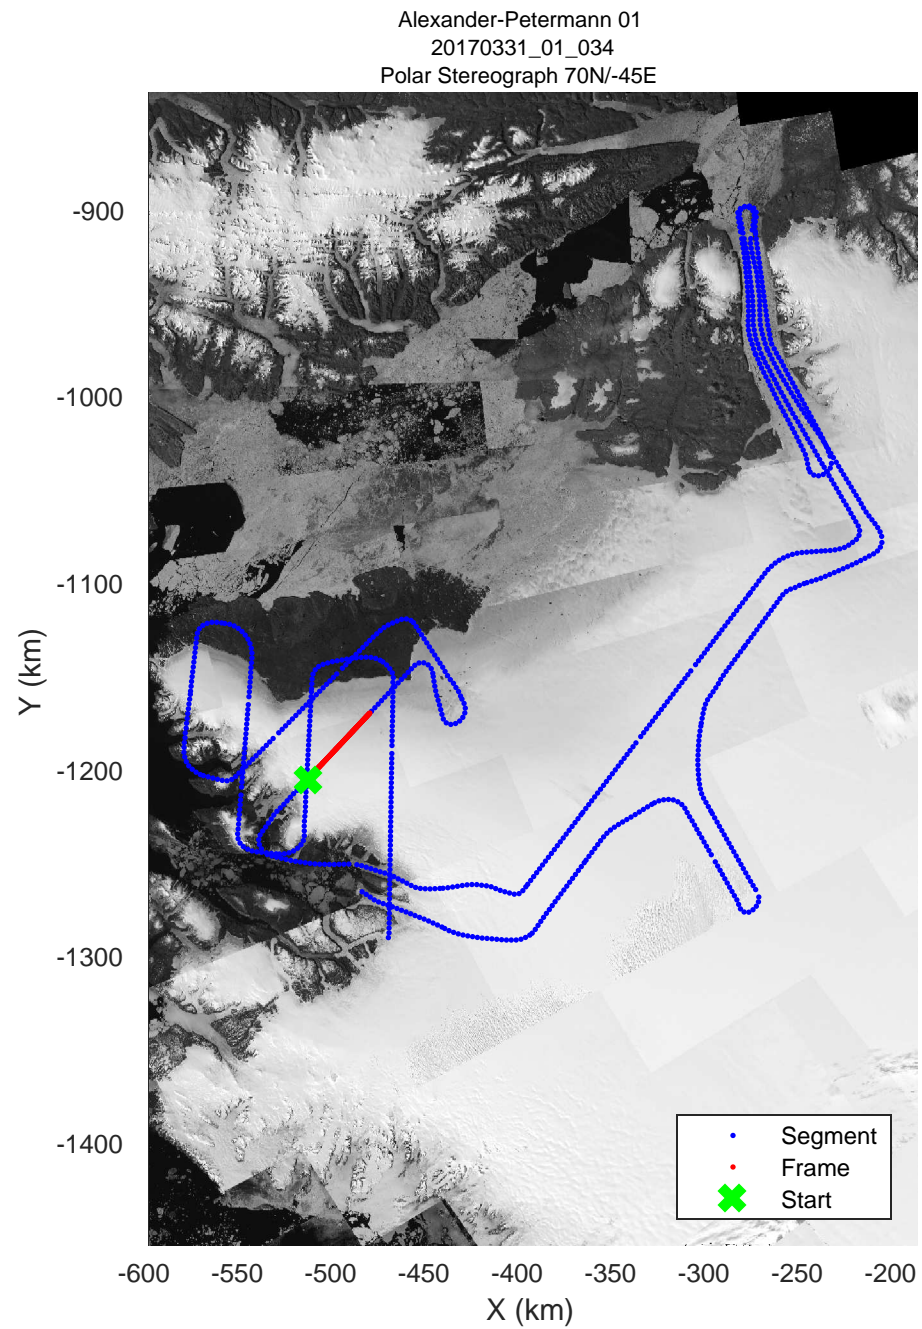

rds 2017_Greenland_P3: "Alexander-Petermann 01" 20170331_01_034: 15:24:45.9 to 15:31:01.5 GPS

rds 2017_Greenland_P3: "Alexander-Petermann 01" 20170331_01_034: 15:24:45.9 to 15:31:01.5 GPS

Alexander-Petermann 01
 20170331_01_035
 Polar Stereograph 70N/-45E