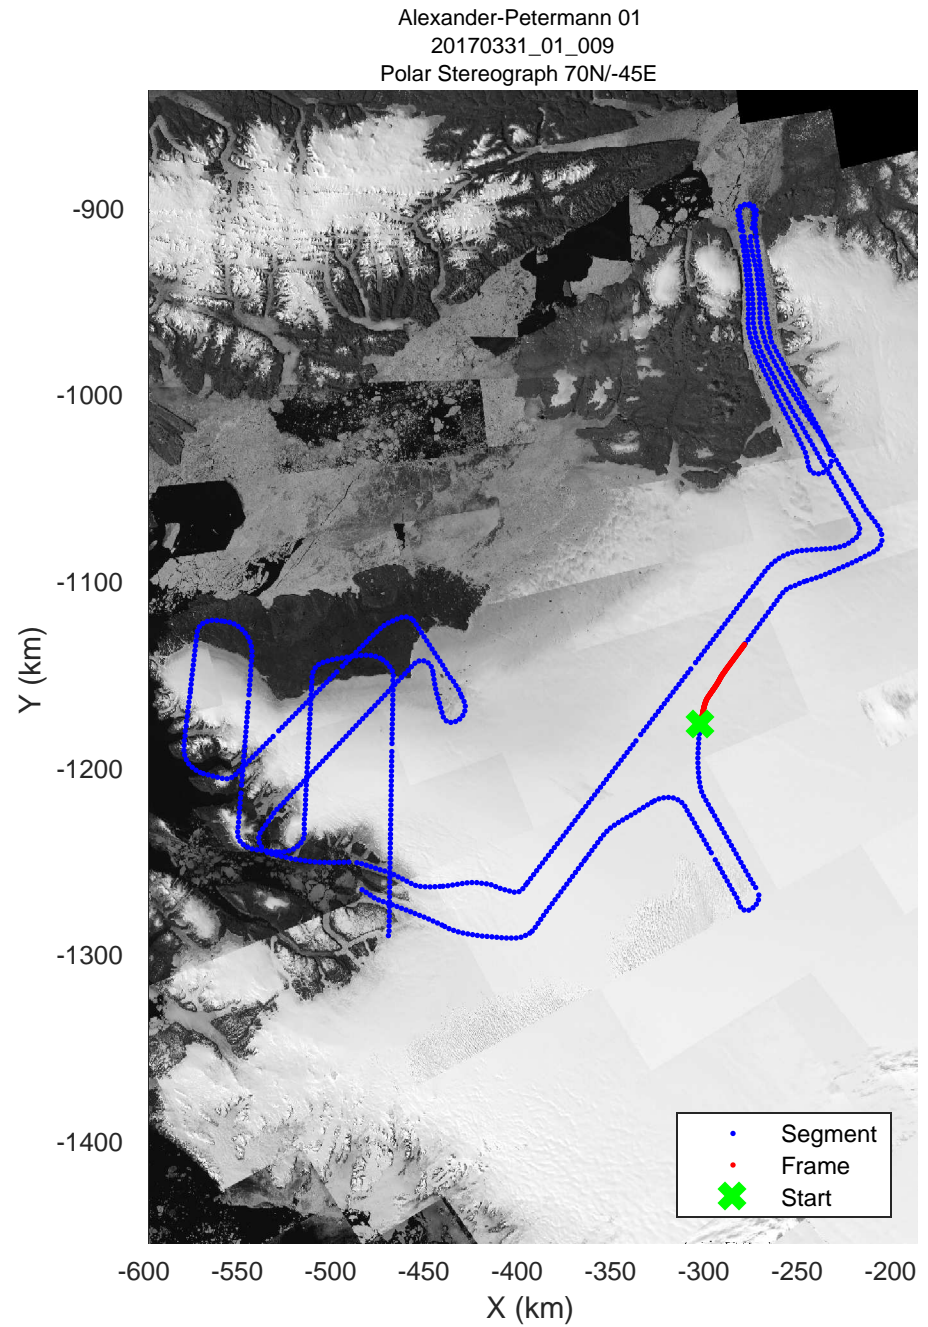

rds 2017_Greenland_P3: "Alexander-Petermann 01" 20170331_01_007: 12:23:31.0 to 12:28:54.6 GPS

rds 2017_Greenland_P3: "Alexander-Petermann 01" 20170331_01_008: 12:28:54.8 to 12:34:24.3 GPS

rds 2017_Greenland_P3: "Alexander-Petermann 01" 20170331_01_008: 12:28:54.8 to 12:34:24.3 GPS