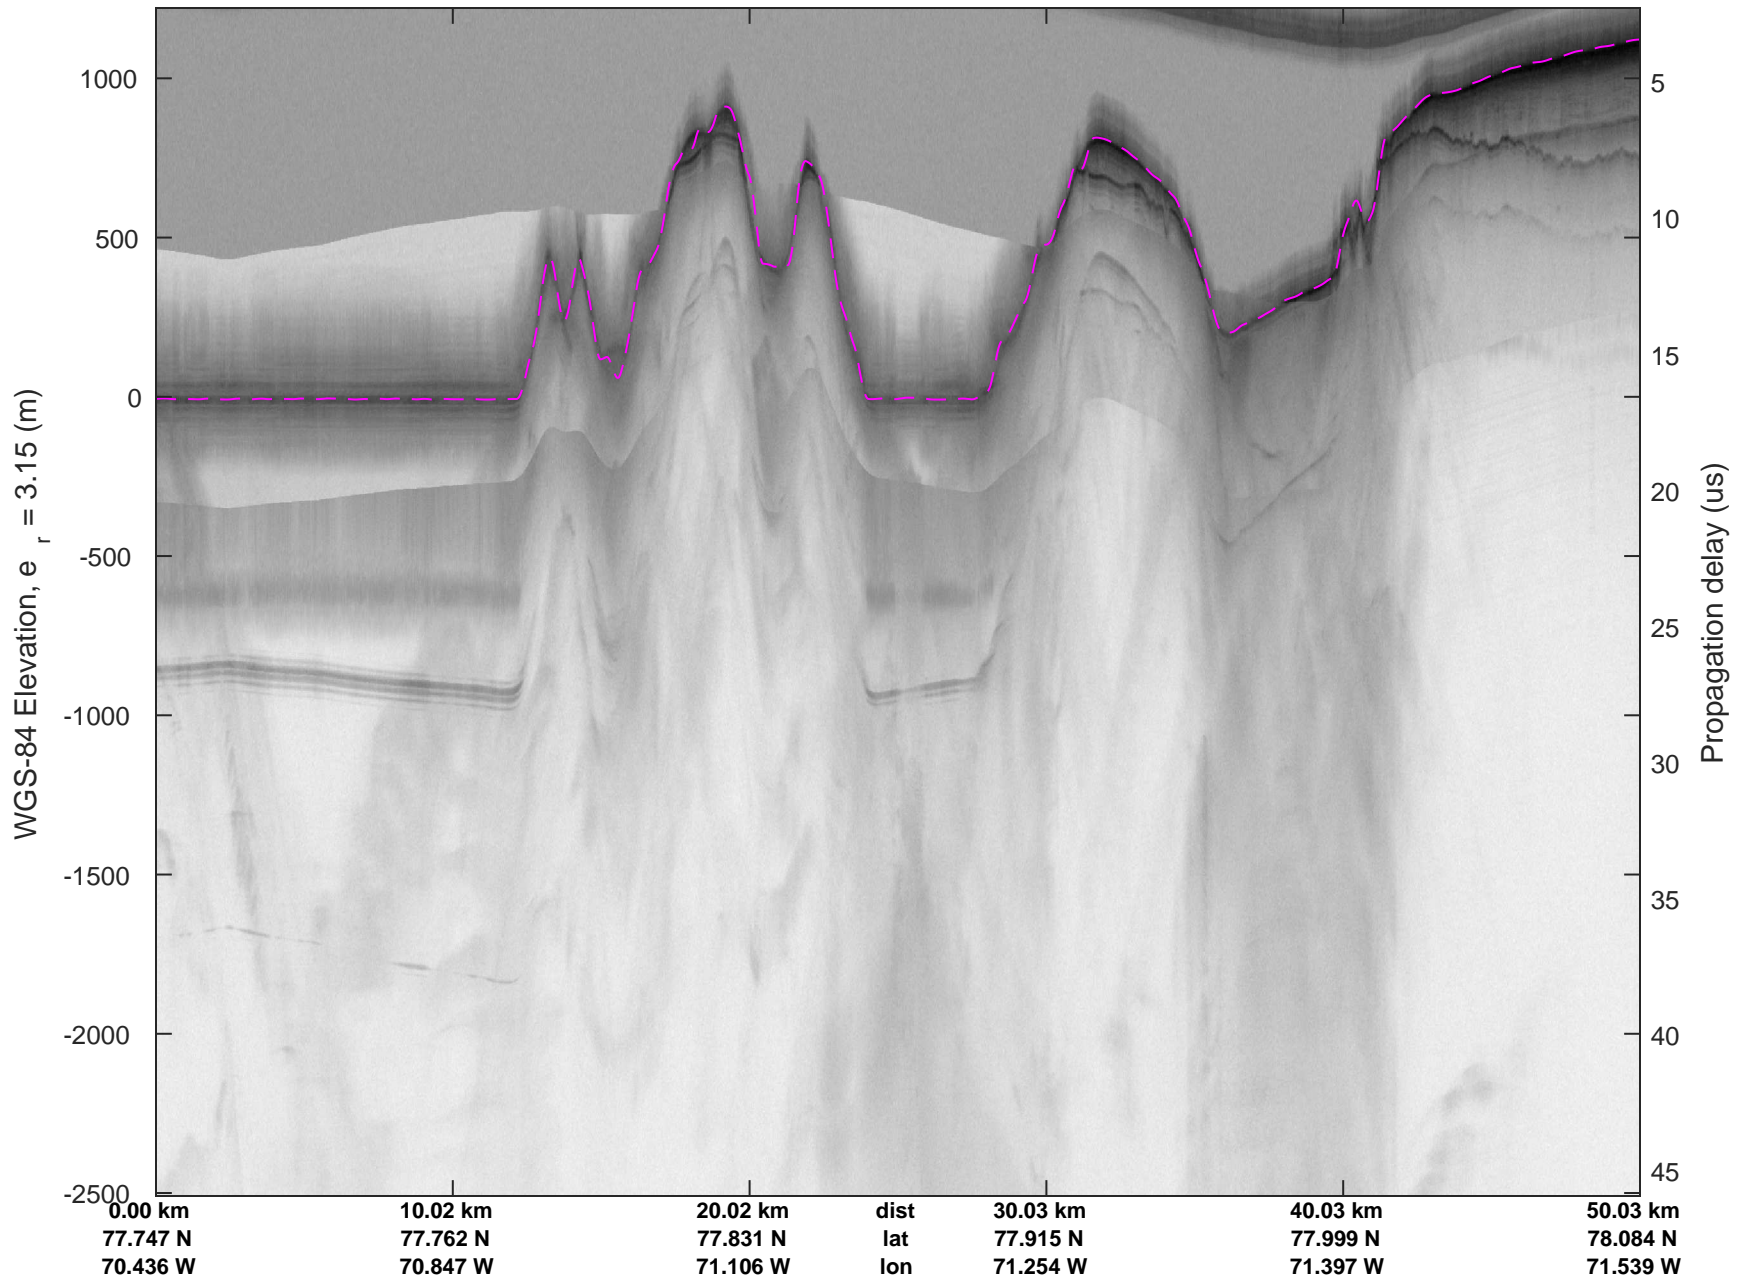

rds 2017_Greenland_P3: "Alexander-Petermann 01" 20170331_01_039: 15:56:11.3 to 16:02:23.7 GPS

rds 2017_Greenland_P3: "Alexander-Petermann 01" 20170331_01_040: 16:02:23.9 to 16:08:34.0 GPS

rds 2017_Greenland_P3: "Alexander-Petermann 01" 20170331_01_040: 16:02:23.9 to 16:08:34.0 GPS

rds 2017_Greenland_P3: "Alexander-Petermann 01" 20170331_01_041: 16:08:34.2 to 16:15:27.4 GPS

rds 2017_Greenland_P3: "Alexander-Petermann 01" 20170331_01_041: 16:08:34.2 to 16:15:27.4 GPS

Alexander-Petermann 01
 20170331_01_042
 Polar Stereograph 70N/-45E