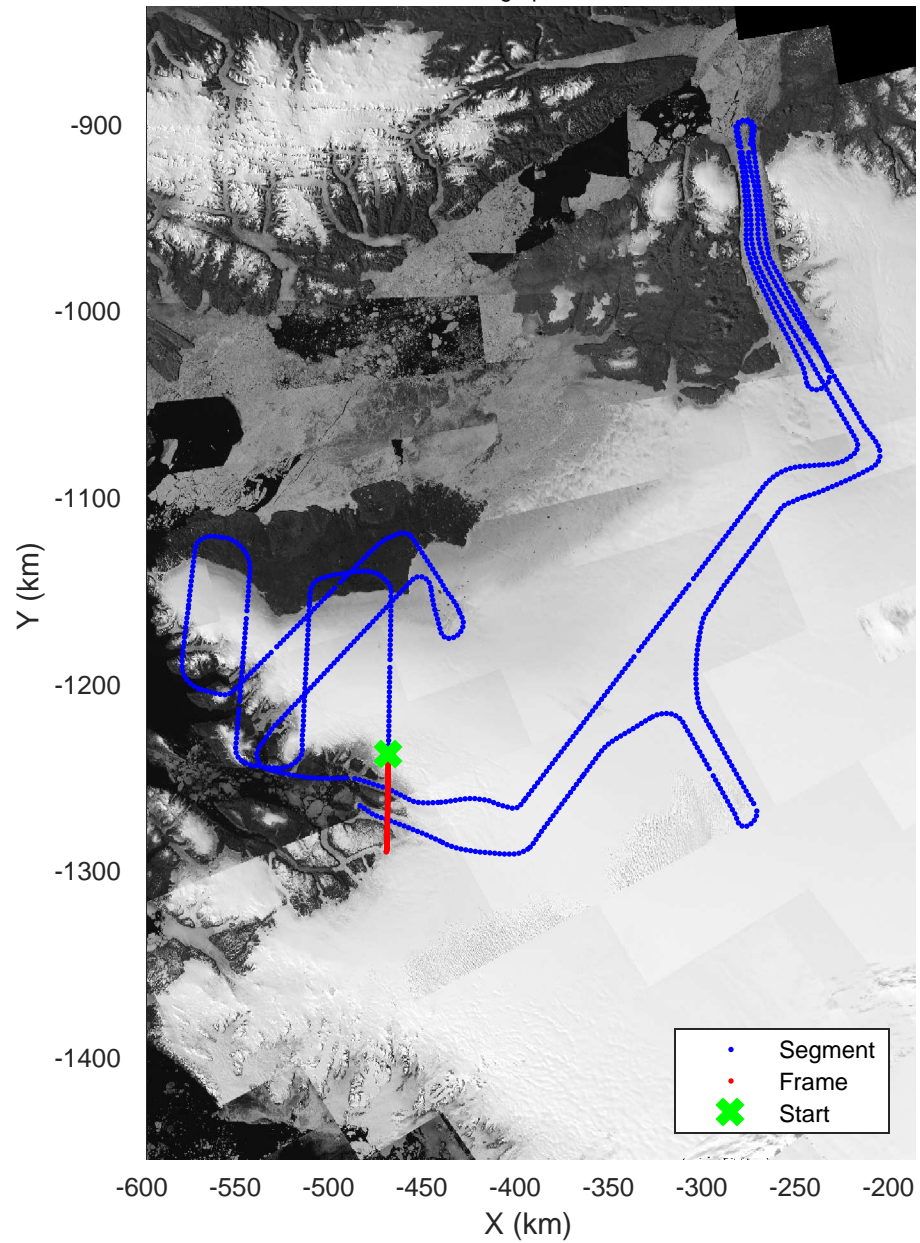

rds 2017_Greenland_P3: "Alexander-Petermann 01" 20170331_01_050: 17:07:49.1 to 17:13:56.8 GPS

rds 2017_Greenland_P3: "Alexander-Petermann 01" 20170331_01_050: 17:07:49.1 to 17:13:56.8 GPS

Alexander-Petermann 01
20170331_01_051
Polar Stereograph 70N/-45E