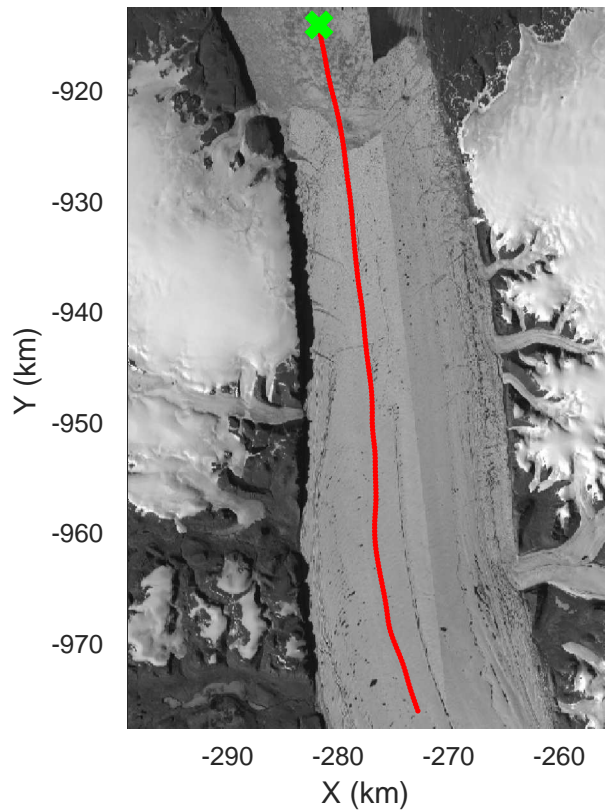

Alexander-Petermann 01
20170331_01_021
Polar Stereograph 70N/-45E

rds 2017_Greenland_P3: "Alexander-Petermann 01" 20170331_01_021: 13:55:58.5 to 14:01:22.7 GPS

rds 2017_Greenland_P3: "Alexander-Petermann 01" 20170331_01_021: 13:55:58.5 to 14:01:22.7 GPS