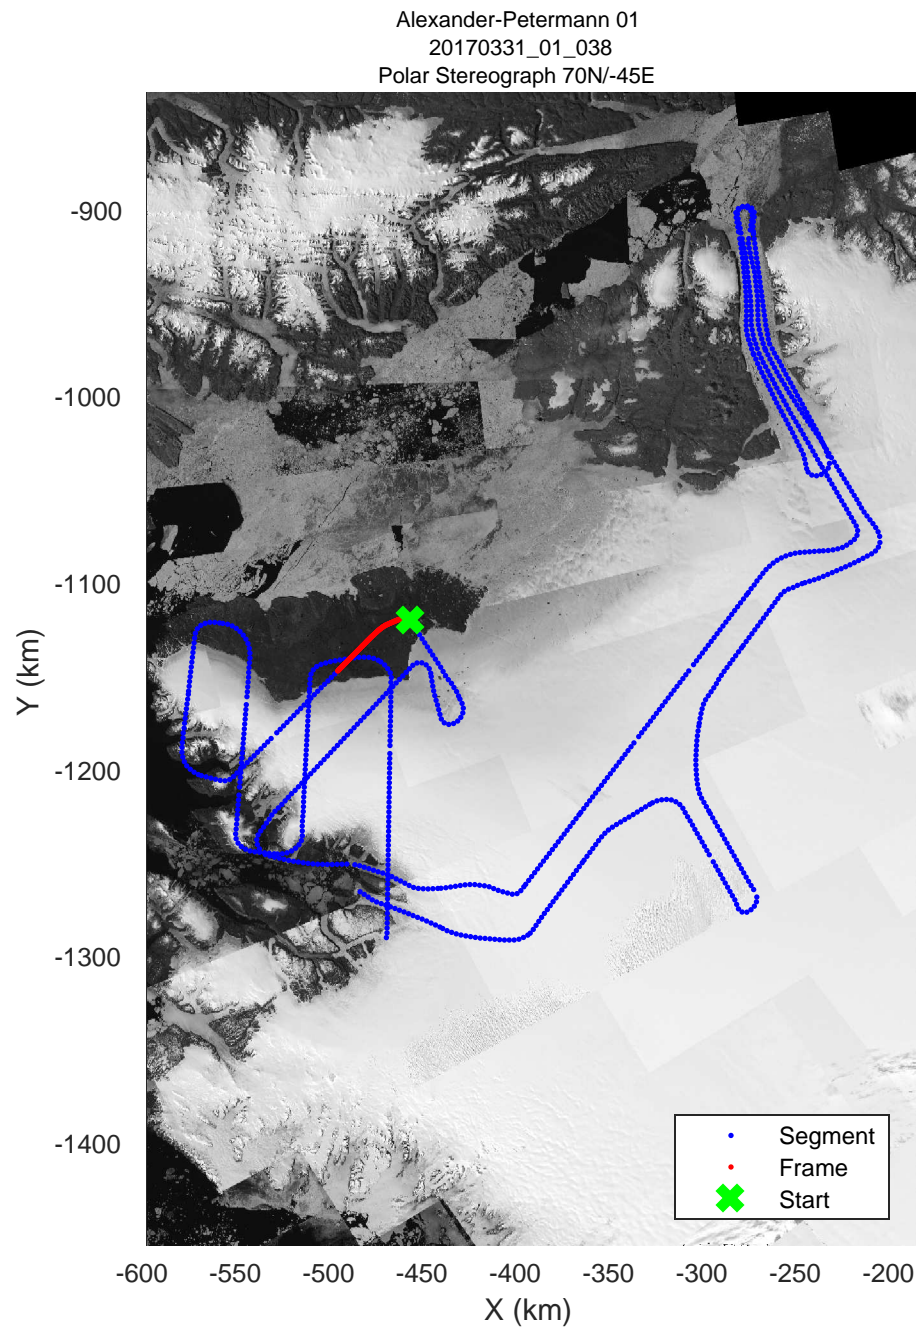

rds 2017_Greenland_P3: "Alexander-Petermann 01" 20170331_01_036: 15:37:14.6 to 15:43:48.6 GPS

rds 2017_Greenland_P3: "Alexander-Petermann 01" 20170331_01_037: 15:43:48.8 to 15:49:56.2 GPS

rds 2017_Greenland_P3: "Alexander-Petermann 01" 20170331_01_037: 15:43:48.8 to 15:49:56.2 GPS