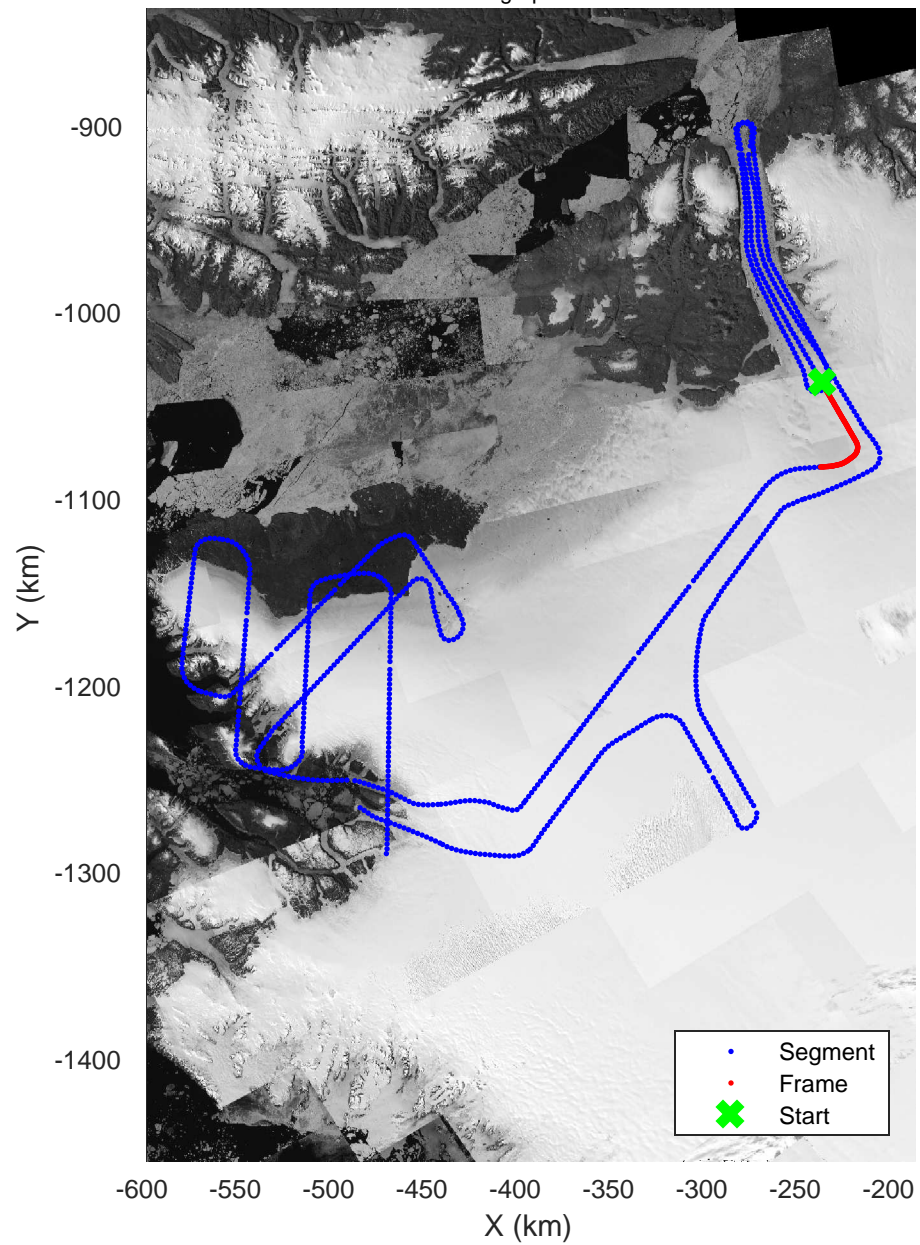

Alexander-Petermann 01
20170331_01_024
Polar Stereograph 70N/-45E