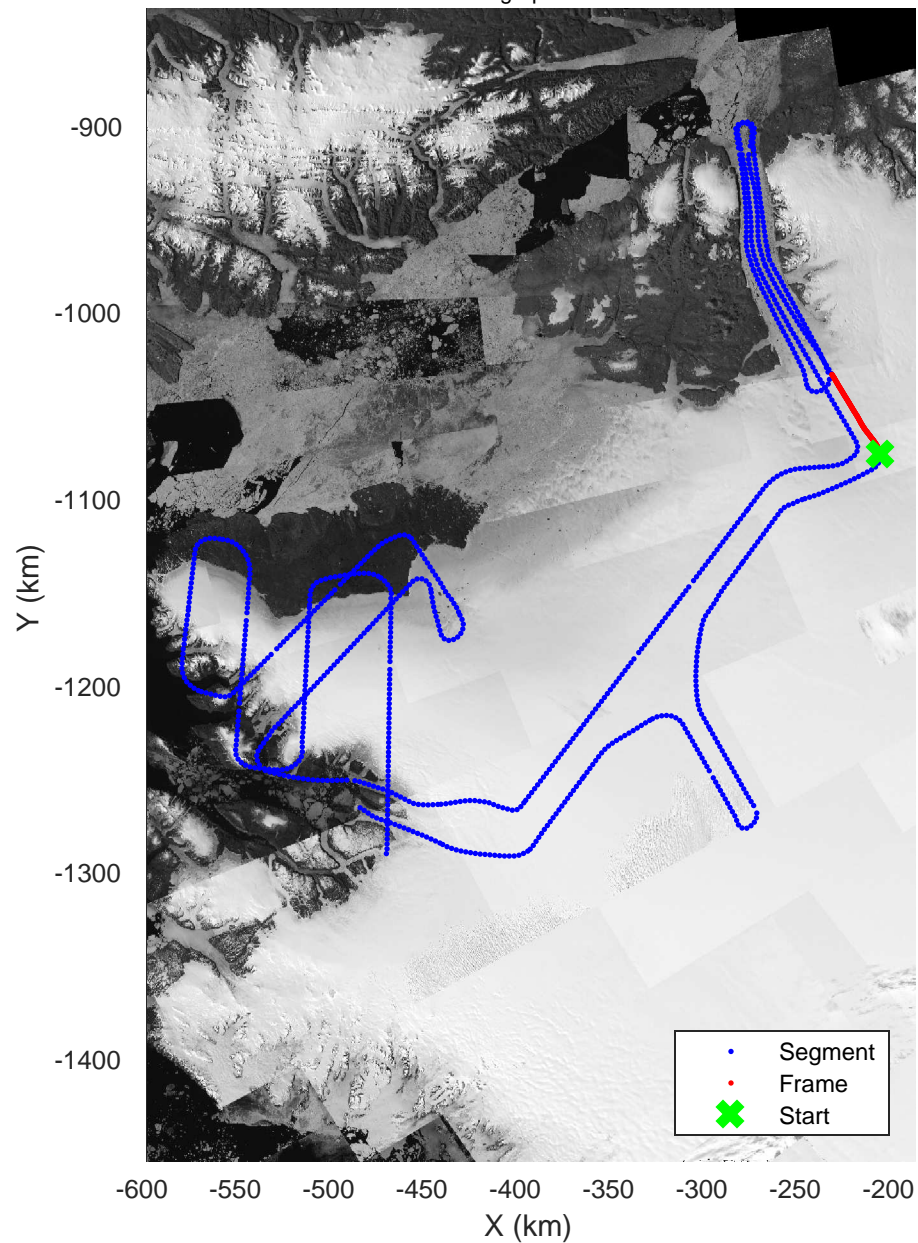

Alexander-Petermann 01
20170331_01_012
Polar Stereograph 70N/-45E