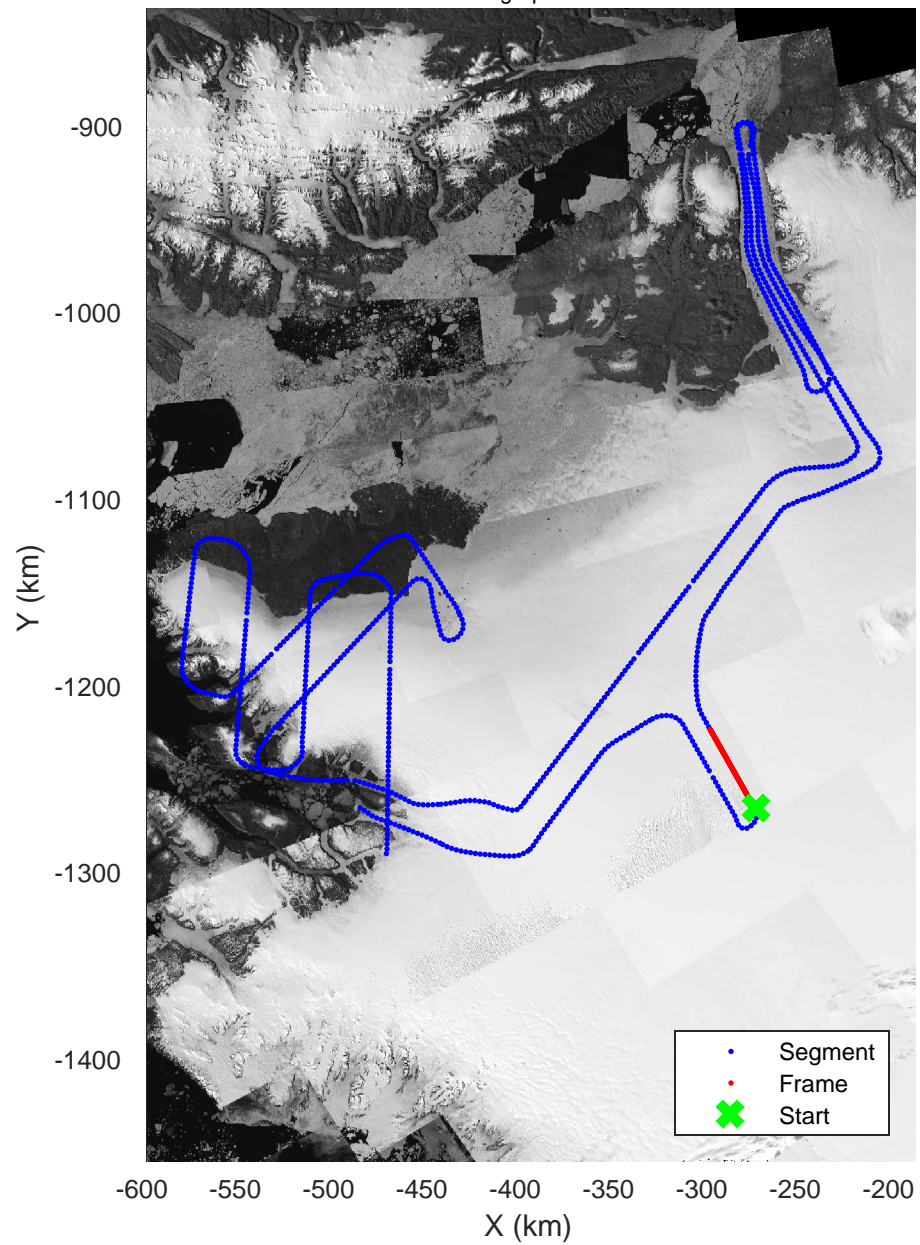

Alexander-Petermann 01
20170331_01_007
Polar Stereograph 70N/-45E