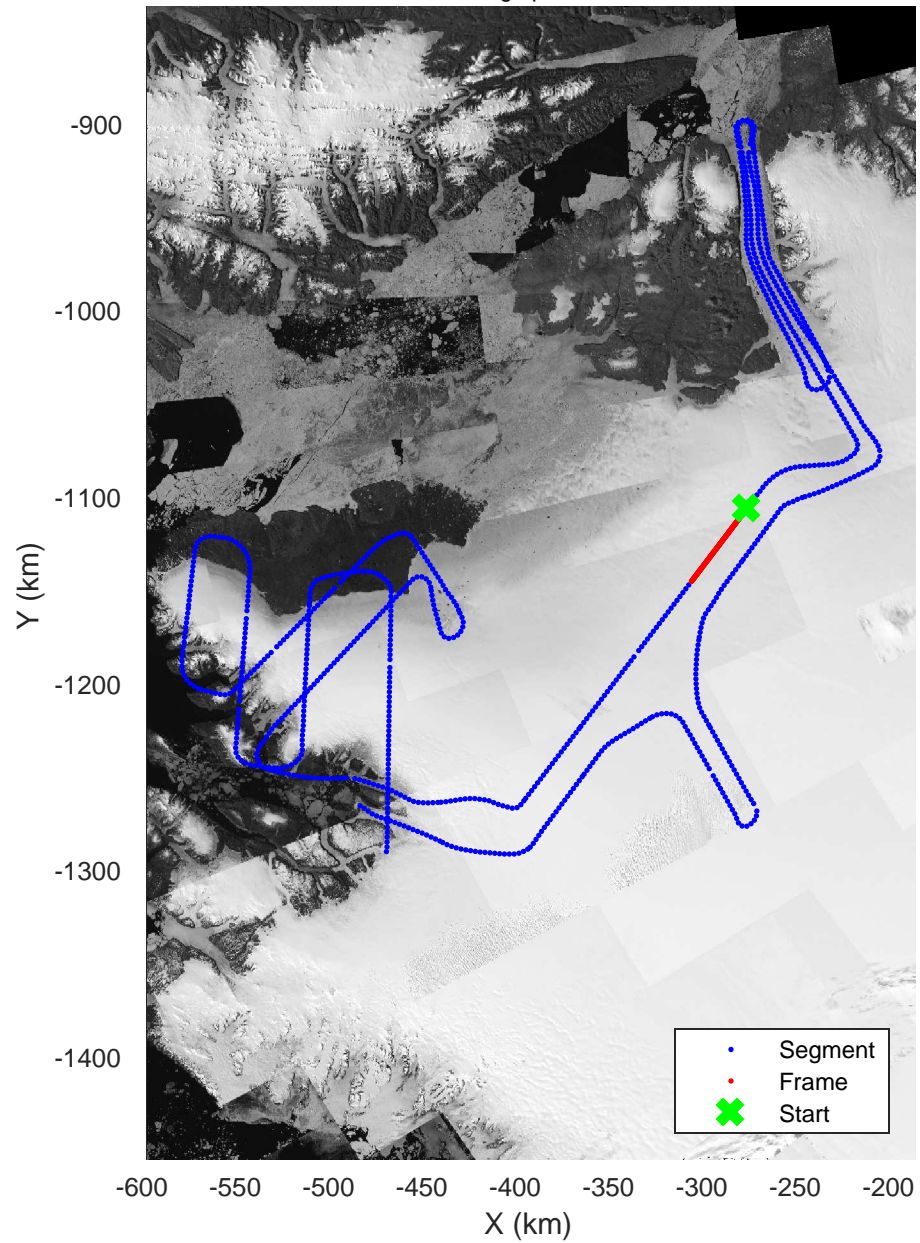

Alexander-Petermann 01
 20170331_01_026
 Polar Stereograph 70N/-45E

rds 2017_Greenland_P3: "Alexander-Petermann 01" 20170331_01_026: 14:34:06.1 to 14:40:29.9 GPS

rds 2017_Greenland_P3: "Alexander-Petermann 01" 20170331_01_026: 14:34:06.1 to 14:40:29.9 GPS