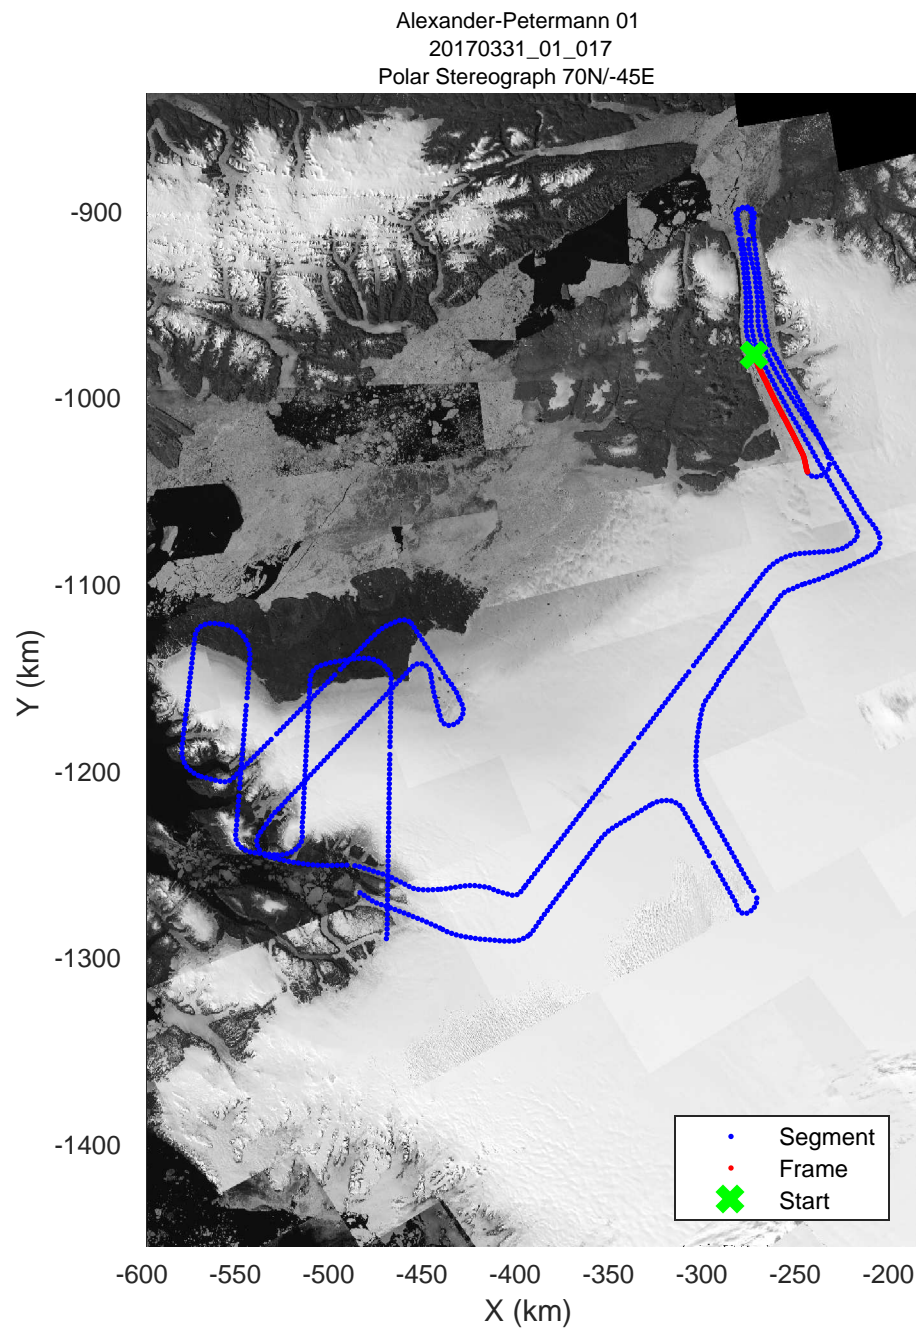

Alexander-Petermann 01
20170331_01_016
Polar Stereograph 70N/-45E

rds 2017_Greenland_P3: "Alexander-Petermann 01" 20170331_01_016: 13:19:03.6 to 13:27:26.2 GPS

rds 2017_Greenland_P3: "Alexander-Petermann 01" 20170331_01_016: 13:19:03.6 to 13:27:26.2 GPS