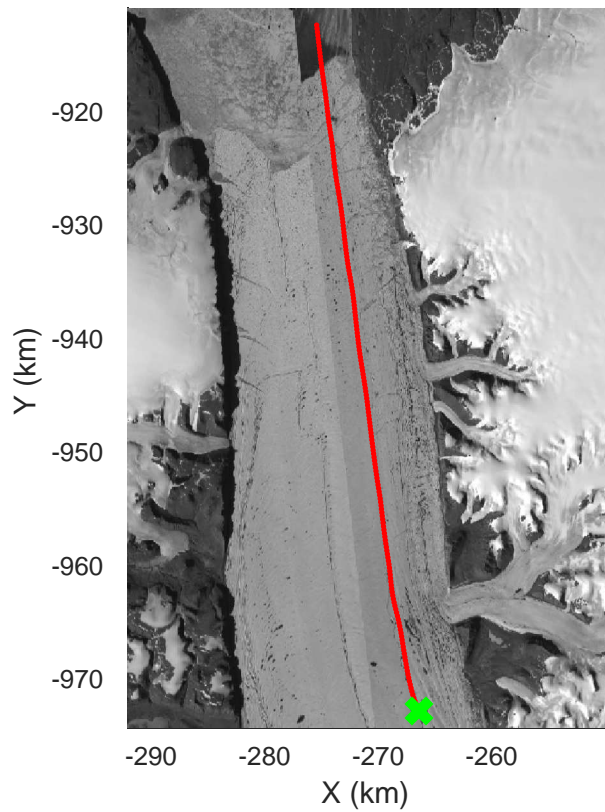

Alexander-Petermann 01
20170331_01_020
Polar Stereograph 70N/-45E

rds 2017_Greenland_P3: "Alexander-Petermann 01" 20170331_01_020: 13:47:56.0 to 13:55:58.3 GPS

rds 2017_Greenland_P3: "Alexander-Petermann 01" 20170331_01_020: 13:47:56.0 to 13:55:58.3 GPS