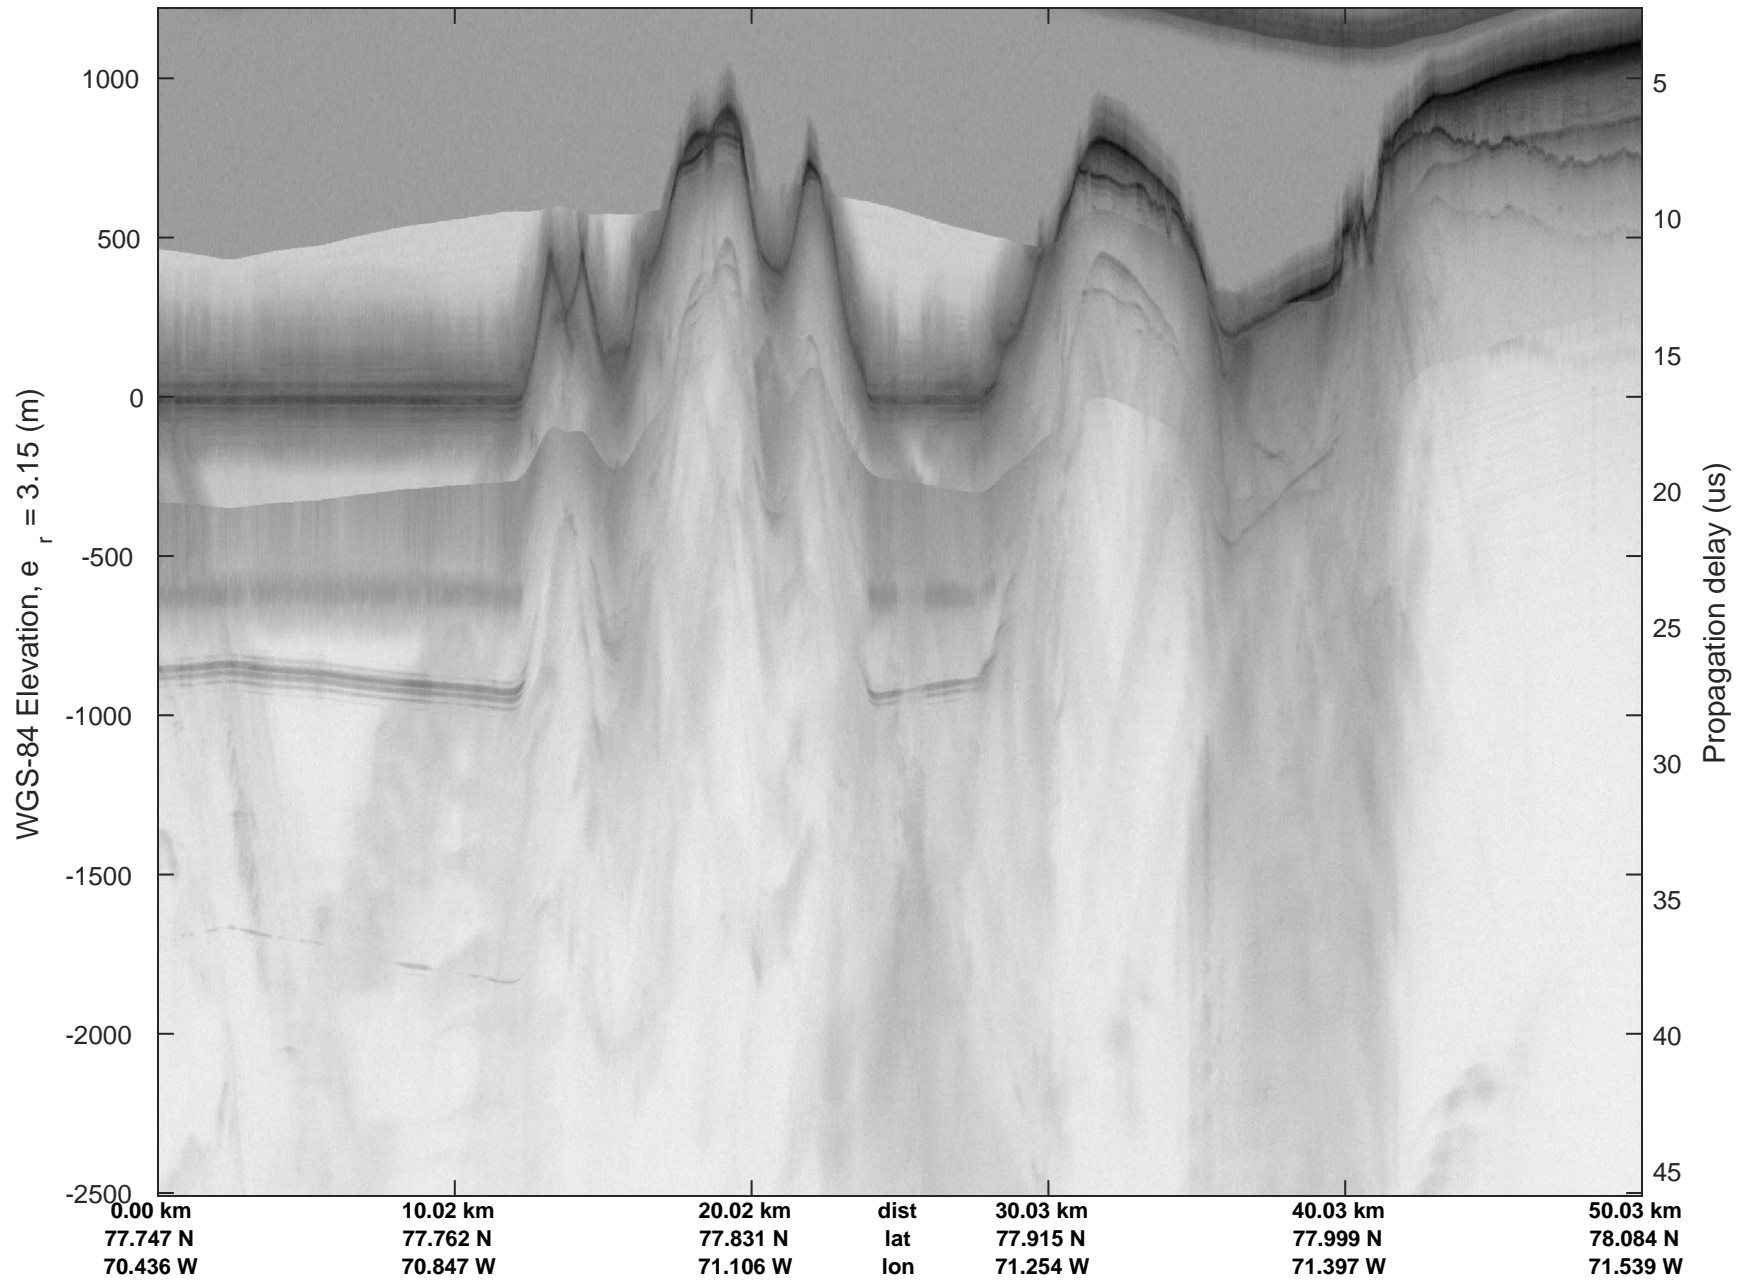

rds 2017_Greenland_P3: "Alexander-Petermann 01" 20170331_01_039: 15:56:11.3 to 16:02:23.7 GPS

rds 2017_Greenland_P3: "Alexander-Petermann 01" 20170331_01_040: 16:02:23.9 to 16:08:34.0 GPS

rds 2017_Greenland_P3: "Alexander-Petermann 01" 20170331_01_040: 16:02:23.9 to 16:08:34.0 GPS

rds 2017_Greenland_P3: "Alexander-Petermann 01" 20170331_01_041: 16:08:34.2 to 16:15:27.4 GPS

rds 2017_Greenland_P3: "Alexander-Petermann 01" 20170331_01_041: 16:08:34.2 to 16:15:27.4 GPS

Alexander-Petermann 01
 20170331_01_042
 Polar Stereograph 70N/-45E