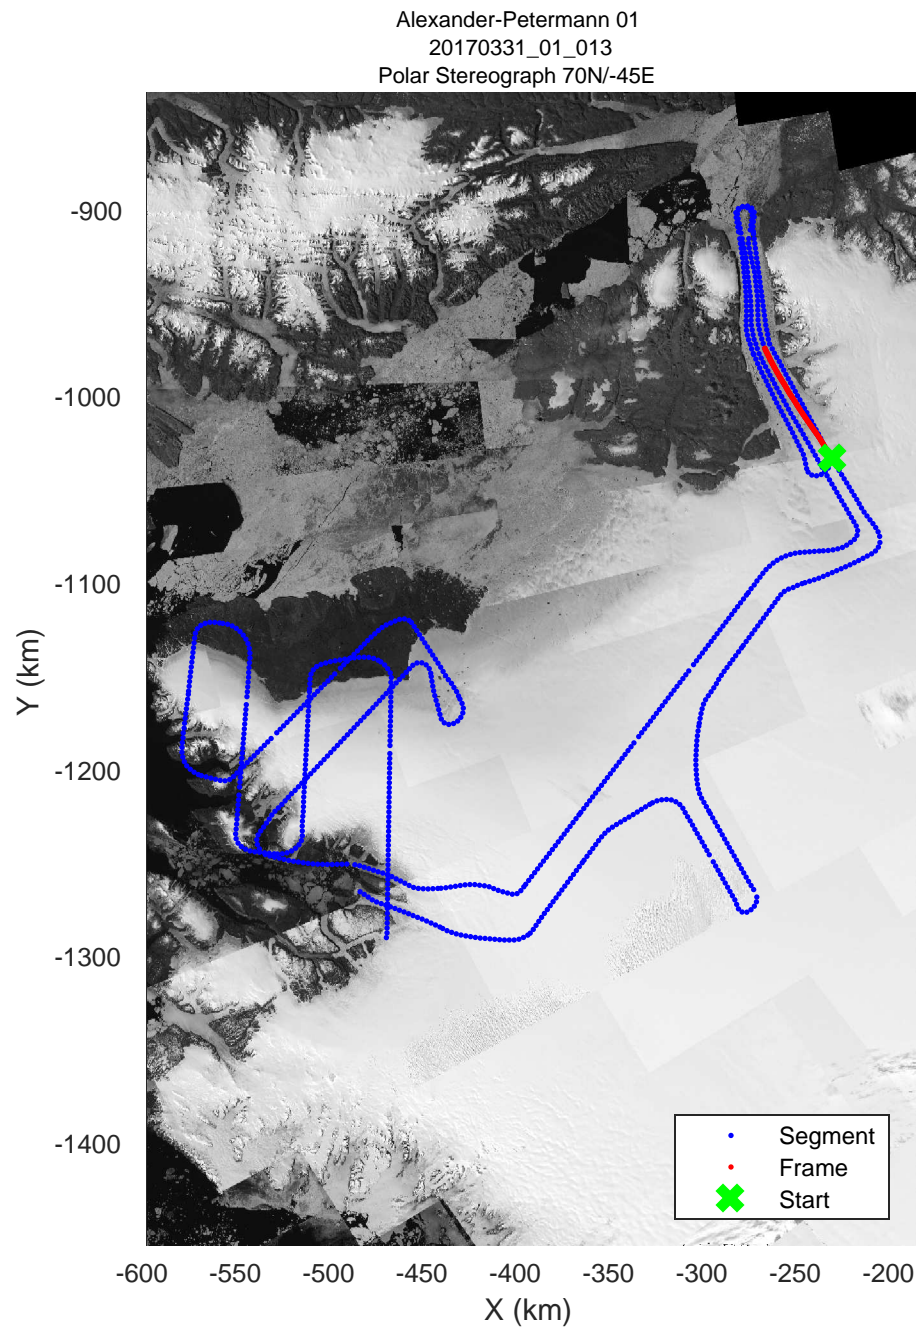

Alexander-Petermann 01
 20170331_01_012
 Polar Stereograph 70N/-45E

rds 2017_Greenland_P3: "Alexander-Petermann 01" 20170331_01_012: 12:51:46.5 to 12:57:23.2 GPS

rds 2017_Greenland_P3: "Alexander-Petermann 01" 20170331_01_012: 12:51:46.5 to 12:57:23.2 GPS