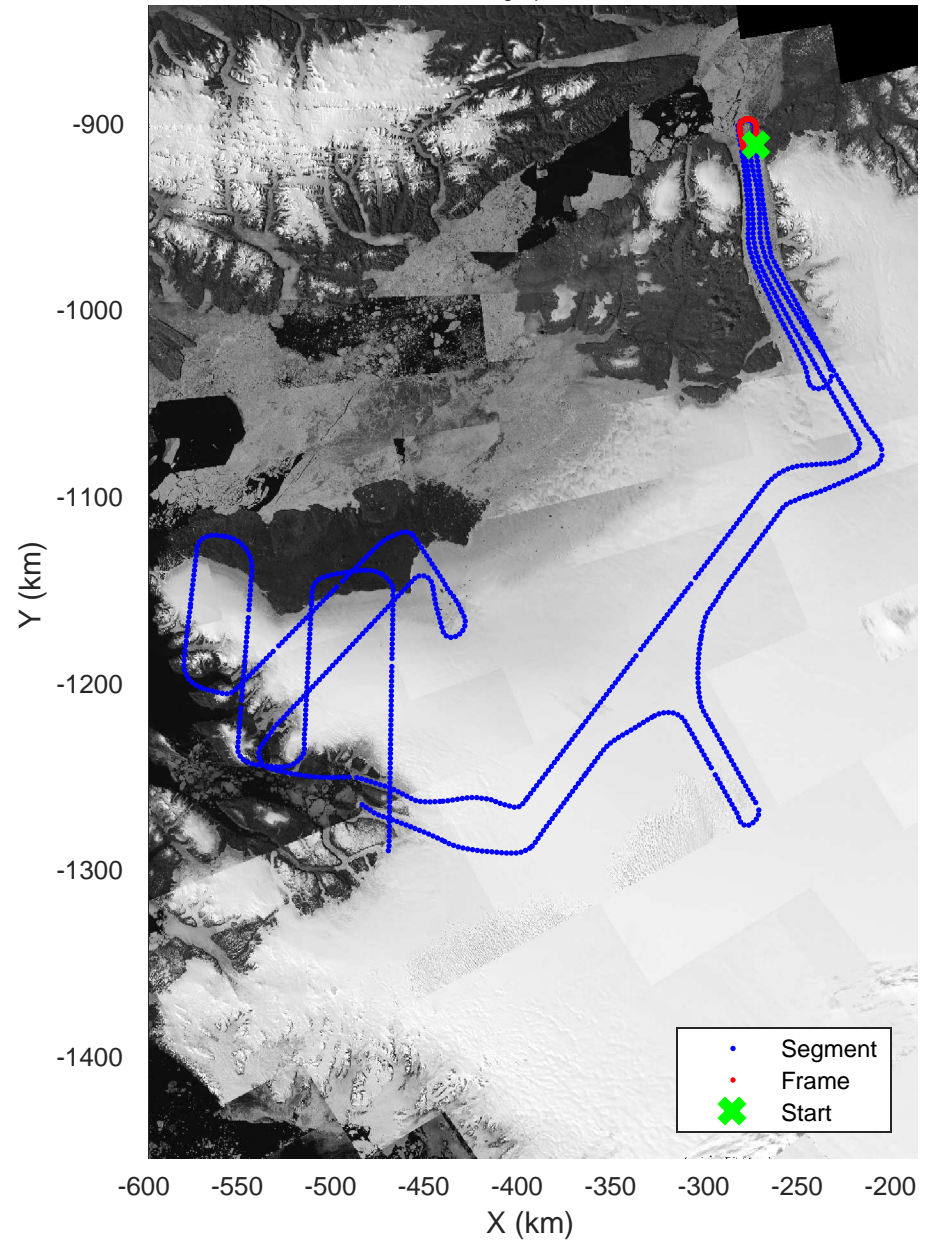

Alexander-Petermann 01
20170331_01_021
Polar Stereograph 70N/-45E