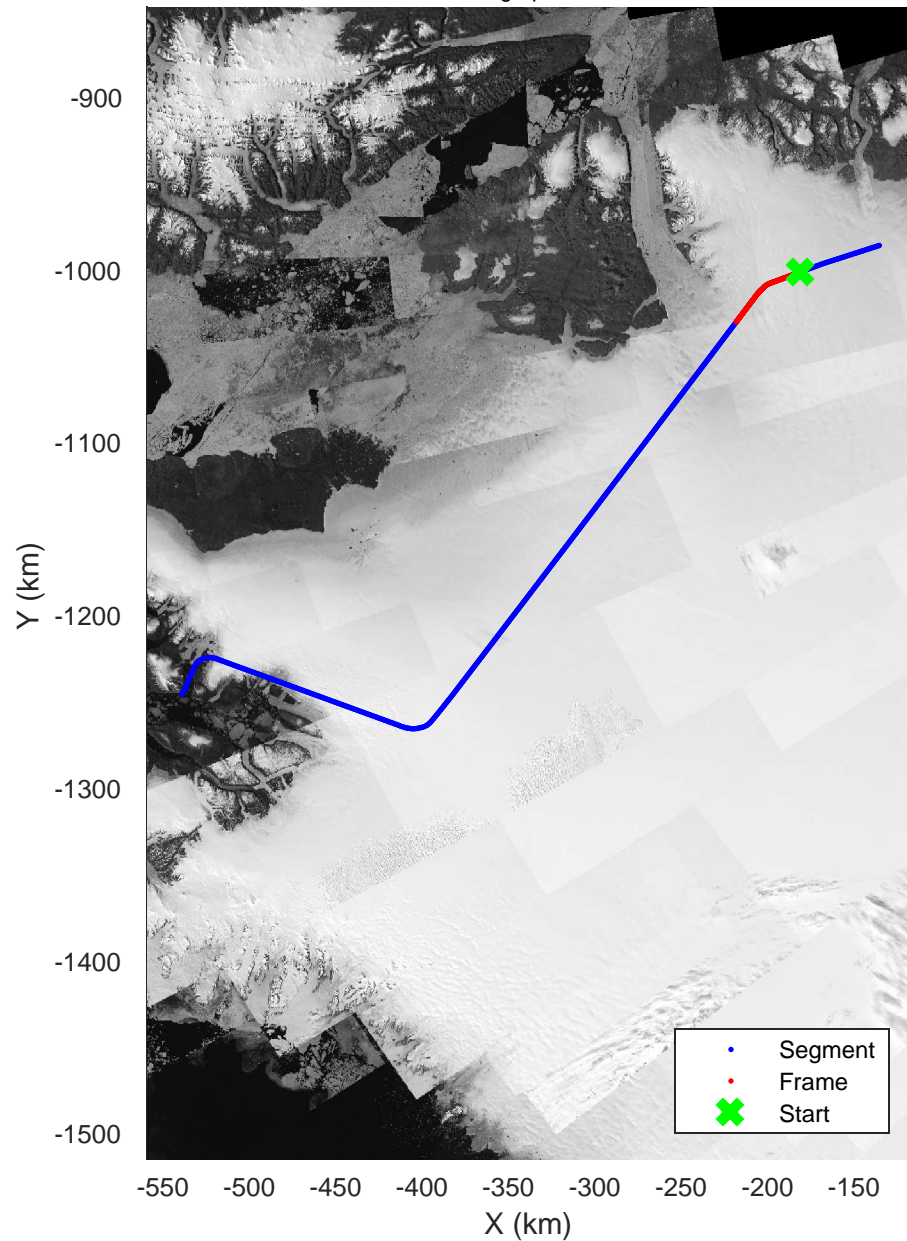

North Flux 2
20170322_05_001
Polar Stereograph 70N/-45E

rds 2017_Greenland_P3: "North Flux 2" 20170322_05_001: 17:24:46.7 to 17:30:32.3 GPS

rds 2017_Greenland_P3: "North Flux 2" 20170322_05_001: 17:24:46.7 to 17:30:32.3 GPS

North Flux 2
20170322_05_002
Polar Stereograph 70N/-45E

rds 2017_Greenland_P3: "North Flux 2" 20170322_05_002: 17:30:34.9 to 17:36:27.8 GPS

rds 2017_Greenland_P3: "North Flux 2" 20170322_05_002: 17:30:34.9 to 17:36:27.8 GPS

North Flux 2
20170322_05_003
Polar Stereograph 70N/-45E

rds 2017_Greenland_P3: "North Flux 2" 20170322_05_003: 17:36:30.1 to 17:42:44.8 GPS

rds 2017_Greenland_P3: "North Flux 2" 20170322_05_003: 17:36:30.1 to 17:42:44.8 GPS

North Flux 2
20170322_05_004
Polar Stereograph 70N/-45E

rds 2017_Greenland_P3: "North Flux 2" 20170322_05_004: 17:42:46.6 to 17:48:52.6 GPS

rds 2017_Greenland_P3: "North Flux 2" 20170322_05_004: 17:42:46.6 to 17:48:52.6 GPS