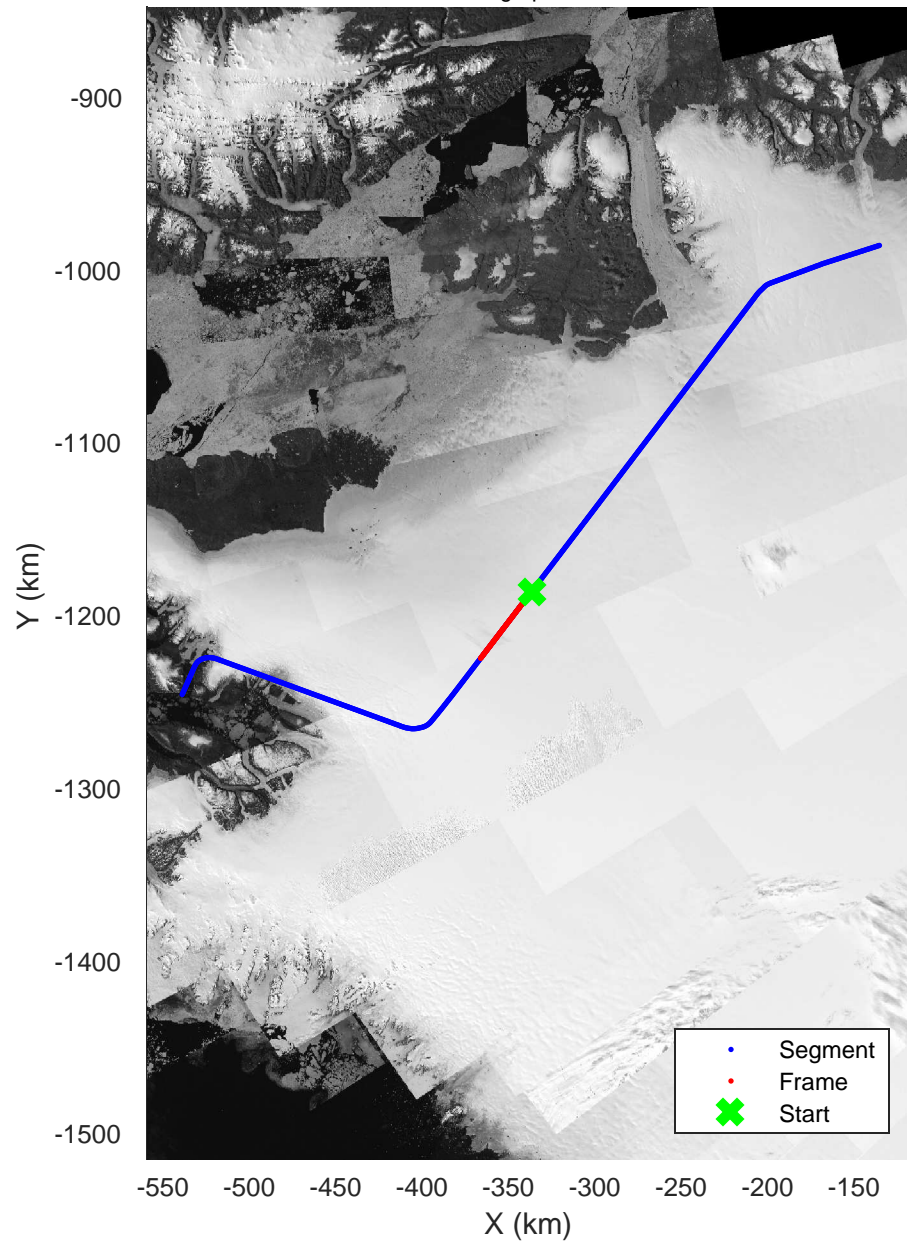

North Flux 2
20170322_05_005
Polar Stereograph 70N/-45E

rds 2017_Greenland_P3: "North Flux 2" 20170322_05_005: 17:48:54.2 to 17:55:03.1 GPS

rds 2017_Greenland_P3: "North Flux 2" 20170322_05_005: 17:48:54.2 to 17:55:03.1 GPS

North Flux 2
20170322_05_006
Polar Stereograph 70N/-45E

rds 2017_Greenland_P3: "North Flux 2" 20170322_05_006: 17:55:04.8 to 18:01:19.6 GPS

rds 2017_Greenland_P3: "North Flux 2" 20170322_05_006: 17:55:04.8 to 18:01:19.6 GPS

North Flux 2
20170322_05_007
Polar Stereograph 70N/-45E

rds 2017_Greenland_P3: "North Flux 2" 20170322_05_007: 18:01:21.9 to 18:07:33.7 GPS

rds 2017_Greenland_P3: "North Flux 2" 20170322_05_007: 18:01:21.9 to 18:07:33.7 GPS

North Flux 2
20170322_05_008
Polar Stereograph 70N/-45E

rds 2017_Greenland_P3: "North Flux 2" 20170322_05_008: 18:07:36.0 to 18:13:34.7 GPS

rds 2017_Greenland_P3: "North Flux 2" 20170322_05_008: 18:07:36.0 to 18:13:34.7 GPS