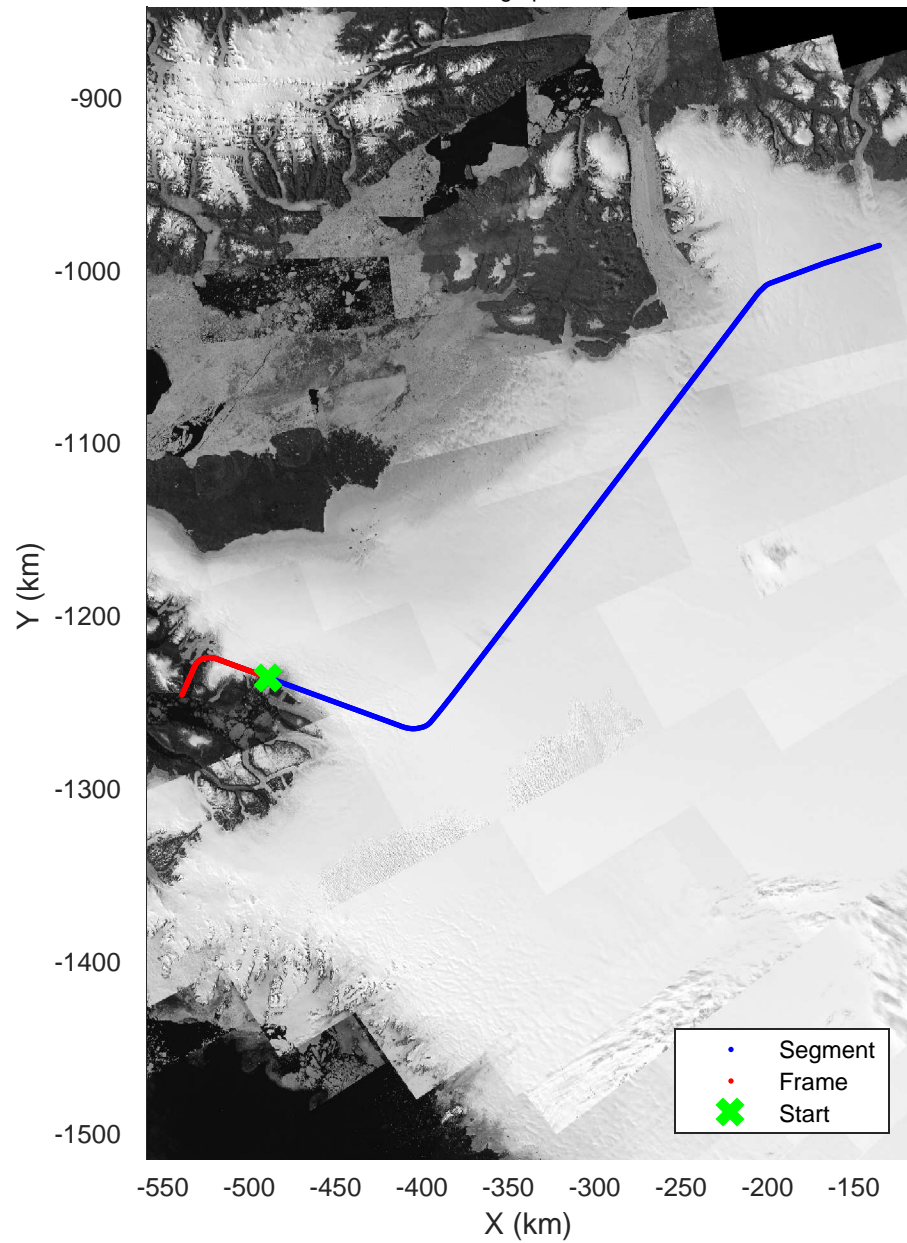

North Flux 2
20170322_05_008
Polar Stereograph 70N/-45E

rds 2017_Greenland_P3: "North Flux 2" 20170322_05_008: 18:07:36.0 to 18:13:34.7 GPS

rds 2017_Greenland_P3: "North Flux 2" 20170322_05_008: 18:07:36.0 to 18:13:34.7 GPS

North Flux 2
20170322_05_009
Polar Stereograph 70N/-45E

rds 2017_Greenland_P3: "North Flux 2" 20170322_05_009: 18:13:37.0 to 18:19:29.8 GPS

rds 2017_Greenland_P3: "North Flux 2" 20170322_05_009: 18:13:37.0 to 18:19:29.8 GPS

North Flux 2
20170322_05_010
Polar Stereograph 70N/-45E

rds 2017_Greenland_P3: "North Flux 2" 20170322_05_010: 18:19:32.0 to 18:25:36.5 GPS

rds 2017_Greenland_P3: "North Flux 2" 20170322_05_010: 18:19:32.0 to 18:25:36.5 GPS

North Flux 2
20170322_05_011
Polar Stereograph 70N/-45E

rds 2017_Greenland_P3: "North Flux 2" 20170322_05_011: 18:25:38.4 to 18:33:45.4 GPS

rds 2017_Greenland_P3: "North Flux 2" 20170322_05_011: 18:25:38.4 to 18:33:45.4 GPS