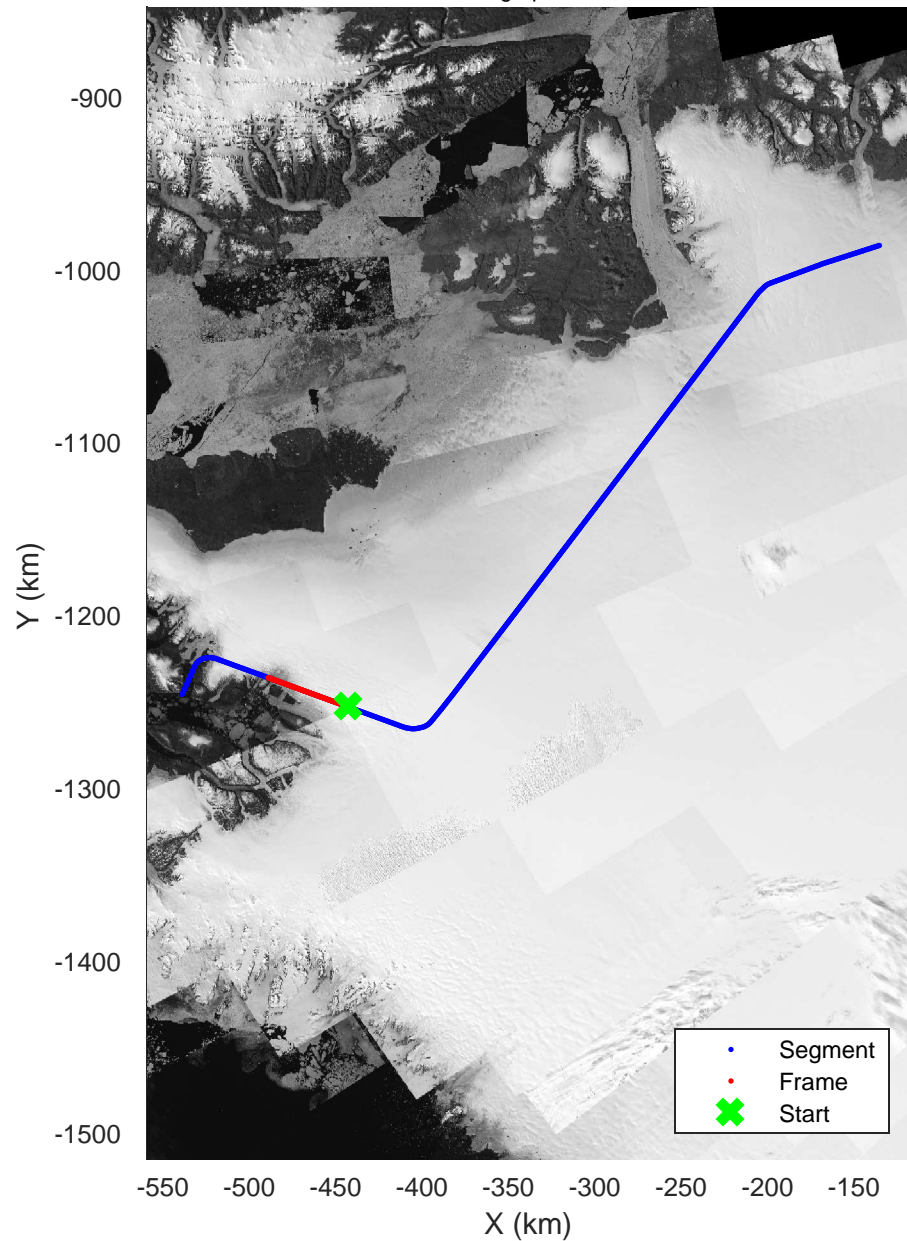

North Flux 2
20170322_05_008
Polar Stereograph 70N/-45E

rds 2017_Greenland_P3: "North Flux 2" 20170322_05_008: 18:07:36.0 to 18:13:34.7 GPS

rds 2017_Greenland_P3: "North Flux 2" 20170322_05_008: 18:07:36.0 to 18:13:34.7 GPS

North Flux 2
20170322_05_009
Polar Stereograph 70N/-45E

rds 2017_Greenland_P3: "North Flux 2" 20170322_05_009: 18:13:37.0 to 18:19:29.8 GPS

rds 2017_Greenland_P3: "North Flux 2" 20170322_05_009: 18:13:37.0 to 18:19:29.8 GPS

North Flux 2
20170322_05_010
Polar Stereograph 70N/-45E

rds 2017_Greenland_P3: "North Flux 2" 20170322_05_010: 18:19:32.0 to 18:25:36.5 GPS

rds 2017_Greenland_P3: "North Flux 2" 20170322_05_010: 18:19:32.0 to 18:25:36.5 GPS

North Flux 2
20170322_05_011
Polar Stereograph 70N/-45E

rds 2017_Greenland_P3: "North Flux 2" 20170322_05_011: 18:25:38.4 to 18:33:45.4 GPS

rds 2017_Greenland_P3: "North Flux 2" 20170322_05_011: 18:25:38.4 to 18:33:45.4 GPS