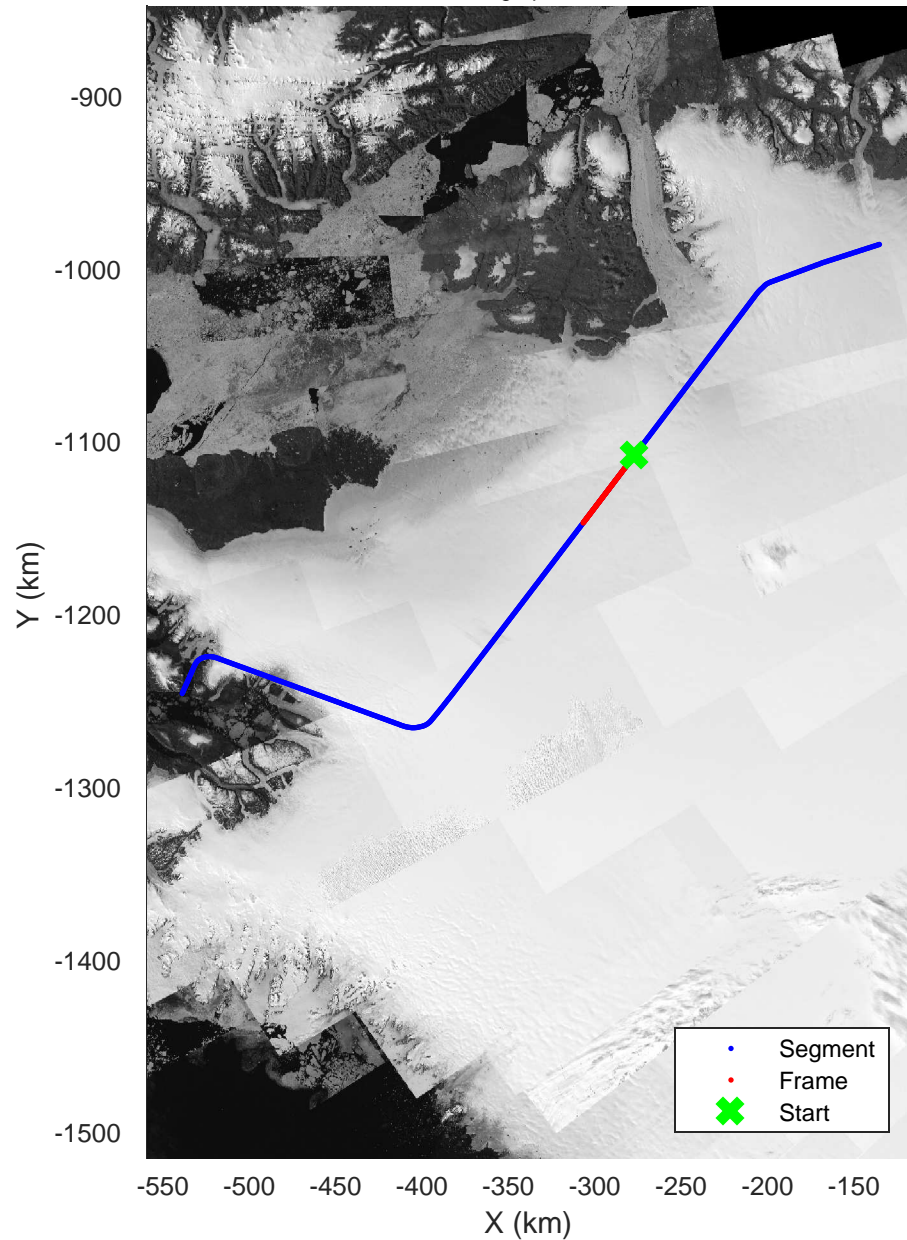

North Flux 2
20170322_05_002
Polar Stereograph 70N/-45E

rds 2017_Greenland_P3: "North Flux 2" 20170322_05_002: 17:30:34.9 to 17:36:27.8 GPS

rds 2017_Greenland_P3: "North Flux 2" 20170322_05_002: 17:30:34.9 to 17:36:27.8 GPS

North Flux 2
20170322_05_003
Polar Stereograph 70N/-45E

rds 2017_Greenland_P3: "North Flux 2" 20170322_05_003: 17:36:30.1 to 17:42:44.8 GPS

rds 2017_Greenland_P3: "North Flux 2" 20170322_05_003: 17:36:30.1 to 17:42:44.8 GPS

North Flux 2
20170322_05_004
Polar Stereograph 70N/-45E

rds 2017_Greenland_P3: "North Flux 2" 20170322_05_004: 17:42:46.6 to 17:48:52.6 GPS

rds 2017_Greenland_P3: "North Flux 2" 20170322_05_004: 17:42:46.6 to 17:48:52.6 GPS

North Flux 2
20170322_05_005
Polar Stereograph 70N/-45E

rds 2017_Greenland_P3: "North Flux 2" 20170322_05_005: 17:48:54.2 to 17:55:03.1 GPS

rds 2017_Greenland_P3: "North Flux 2" 20170322_05_005: 17:48:54.2 to 17:55:03.1 GPS