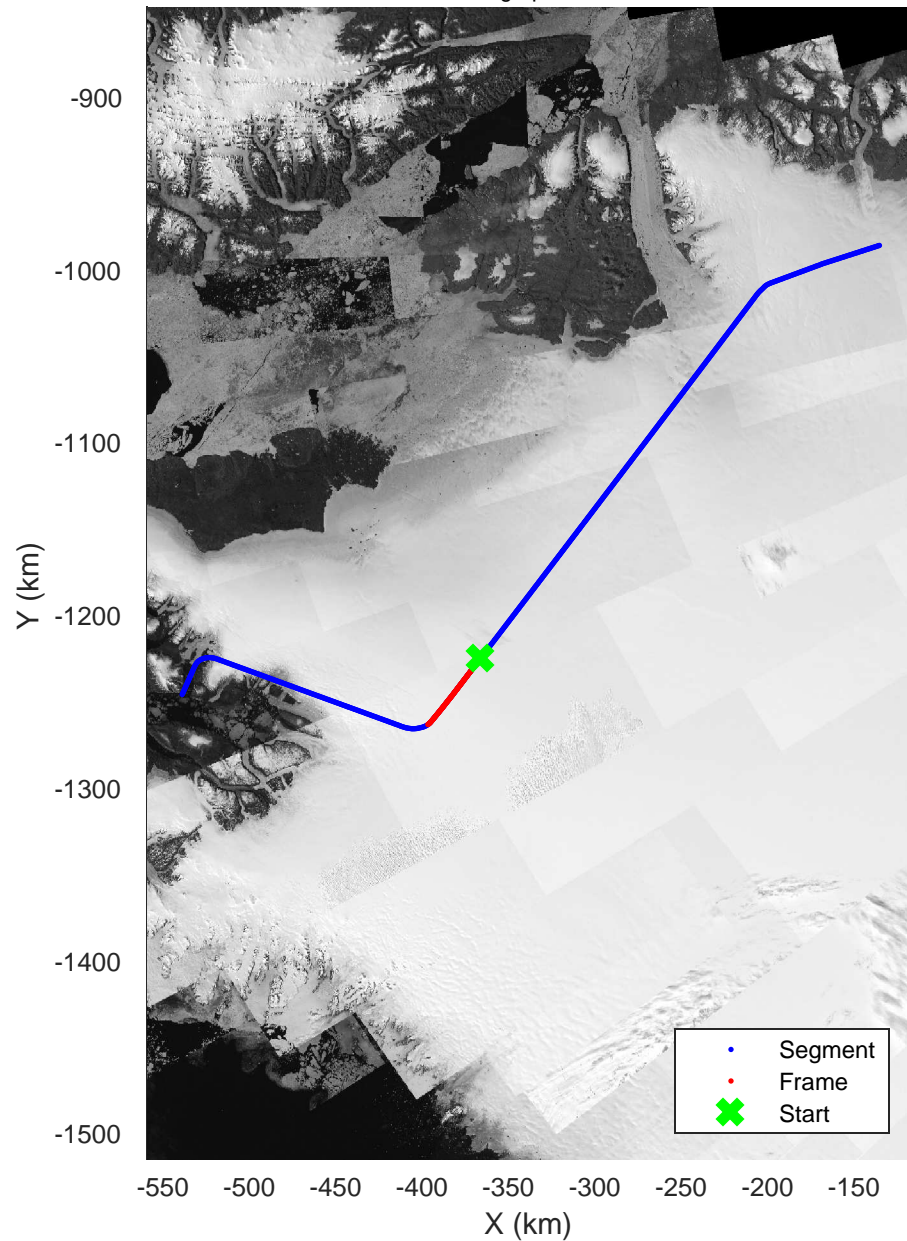

North Flux 2
20170322_05_006
Polar Stereograph 70N/-45E

rds 2017_Greenland_P3: "North Flux 2" 20170322_05_006: 17:55:04.8 to 18:01:19.6 GPS

rds 2017_Greenland_P3: "North Flux 2" 20170322_05_006: 17:55:04.8 to 18:01:19.6 GPS

North Flux 2
20170322_05_007
Polar Stereograph 70N/-45E

rds 2017_Greenland_P3: "North Flux 2" 20170322_05_007: 18:01:21.9 to 18:07:33.7 GPS

rds 2017_Greenland_P3: "North Flux 2" 20170322_05_007: 18:01:21.9 to 18:07:33.7 GPS

North Flux 2
20170322_05_008
Polar Stereograph 70N/-45E

rds 2017_Greenland_P3: "North Flux 2" 20170322_05_008: 18:07:36.0 to 18:13:34.7 GPS

rds 2017_Greenland_P3: "North Flux 2" 20170322_05_008: 18:07:36.0 to 18:13:34.7 GPS

North Flux 2
20170322_05_009
Polar Stereograph 70N/-45E

rds 2017_Greenland_P3: "North Flux 2" 20170322_05_009: 18:13:37.0 to 18:19:29.8 GPS

rds 2017_Greenland_P3: "North Flux 2" 20170322_05_009: 18:13:37.0 to 18:19:29.8 GPS