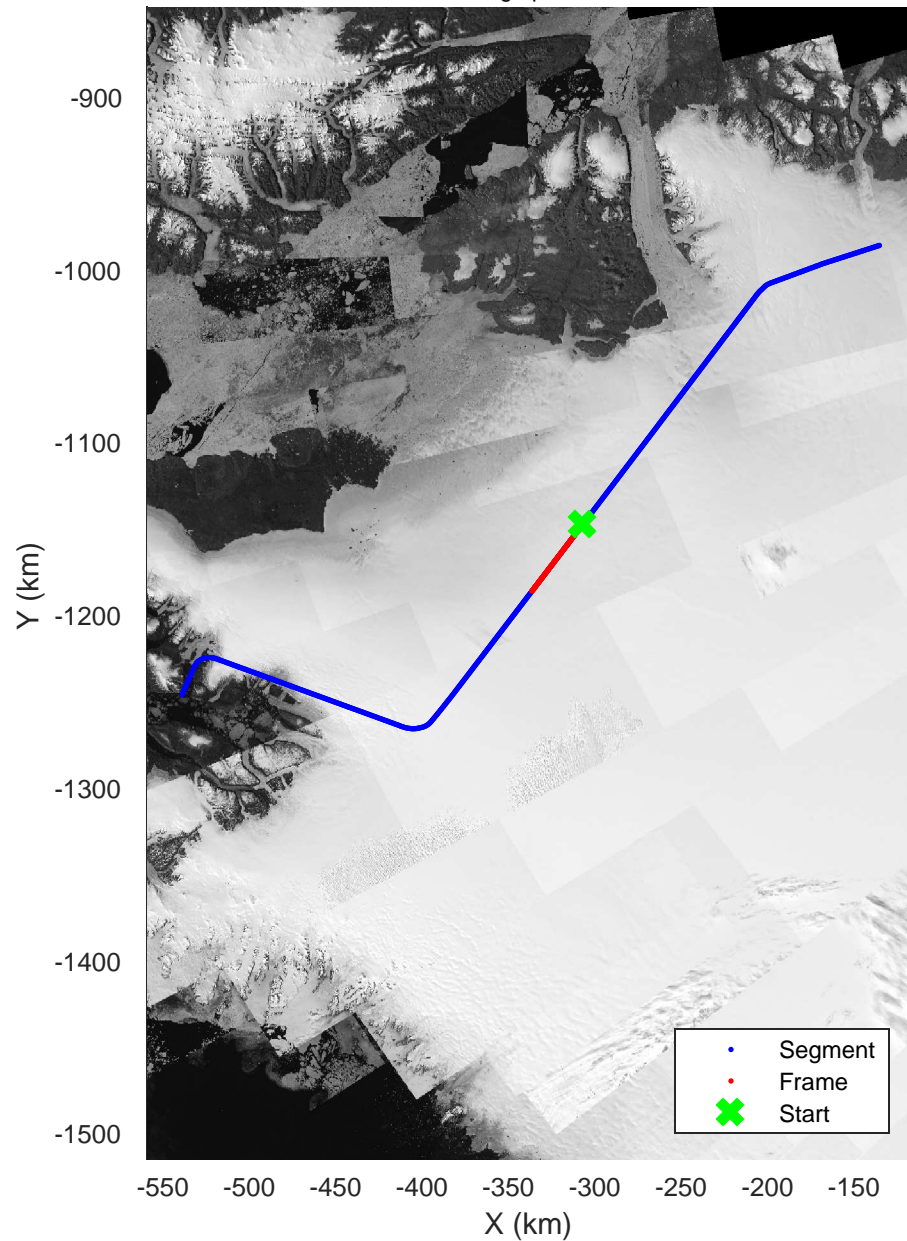

North Flux 2
20170322_05_004
Polar Stereograph 70N/-45E

rds 2017_Greenland_P3: "North Flux 2" 20170322_05_004: 17:42:46.6 to 17:48:52.6 GPS

rds 2017_Greenland_P3: "North Flux 2" 20170322_05_004: 17:42:46.6 to 17:48:52.6 GPS

North Flux 2
20170322_05_005
Polar Stereograph 70N/-45E

rds 2017_Greenland_P3: "North Flux 2" 20170322_05_005: 17:48:54.2 to 17:55:03.1 GPS

rds 2017_Greenland_P3: "North Flux 2" 20170322_05_005: 17:48:54.2 to 17:55:03.1 GPS

North Flux 2
20170322_05_006
Polar Stereograph 70N/-45E

rds 2017_Greenland_P3: "North Flux 2" 20170322_05_006: 17:55:04.8 to 18:01:19.6 GPS

rds 2017_Greenland_P3: "North Flux 2" 20170322_05_006: 17:55:04.8 to 18:01:19.6 GPS

North Flux 2
20170322_05_007
Polar Stereograph 70N/-45E

rds 2017_Greenland_P3: "North Flux 2" 20170322_05_007: 18:01:21.9 to 18:07:33.7 GPS

rds 2017_Greenland_P3: "North Flux 2" 20170322_05_007: 18:01:21.9 to 18:07:33.7 GPS