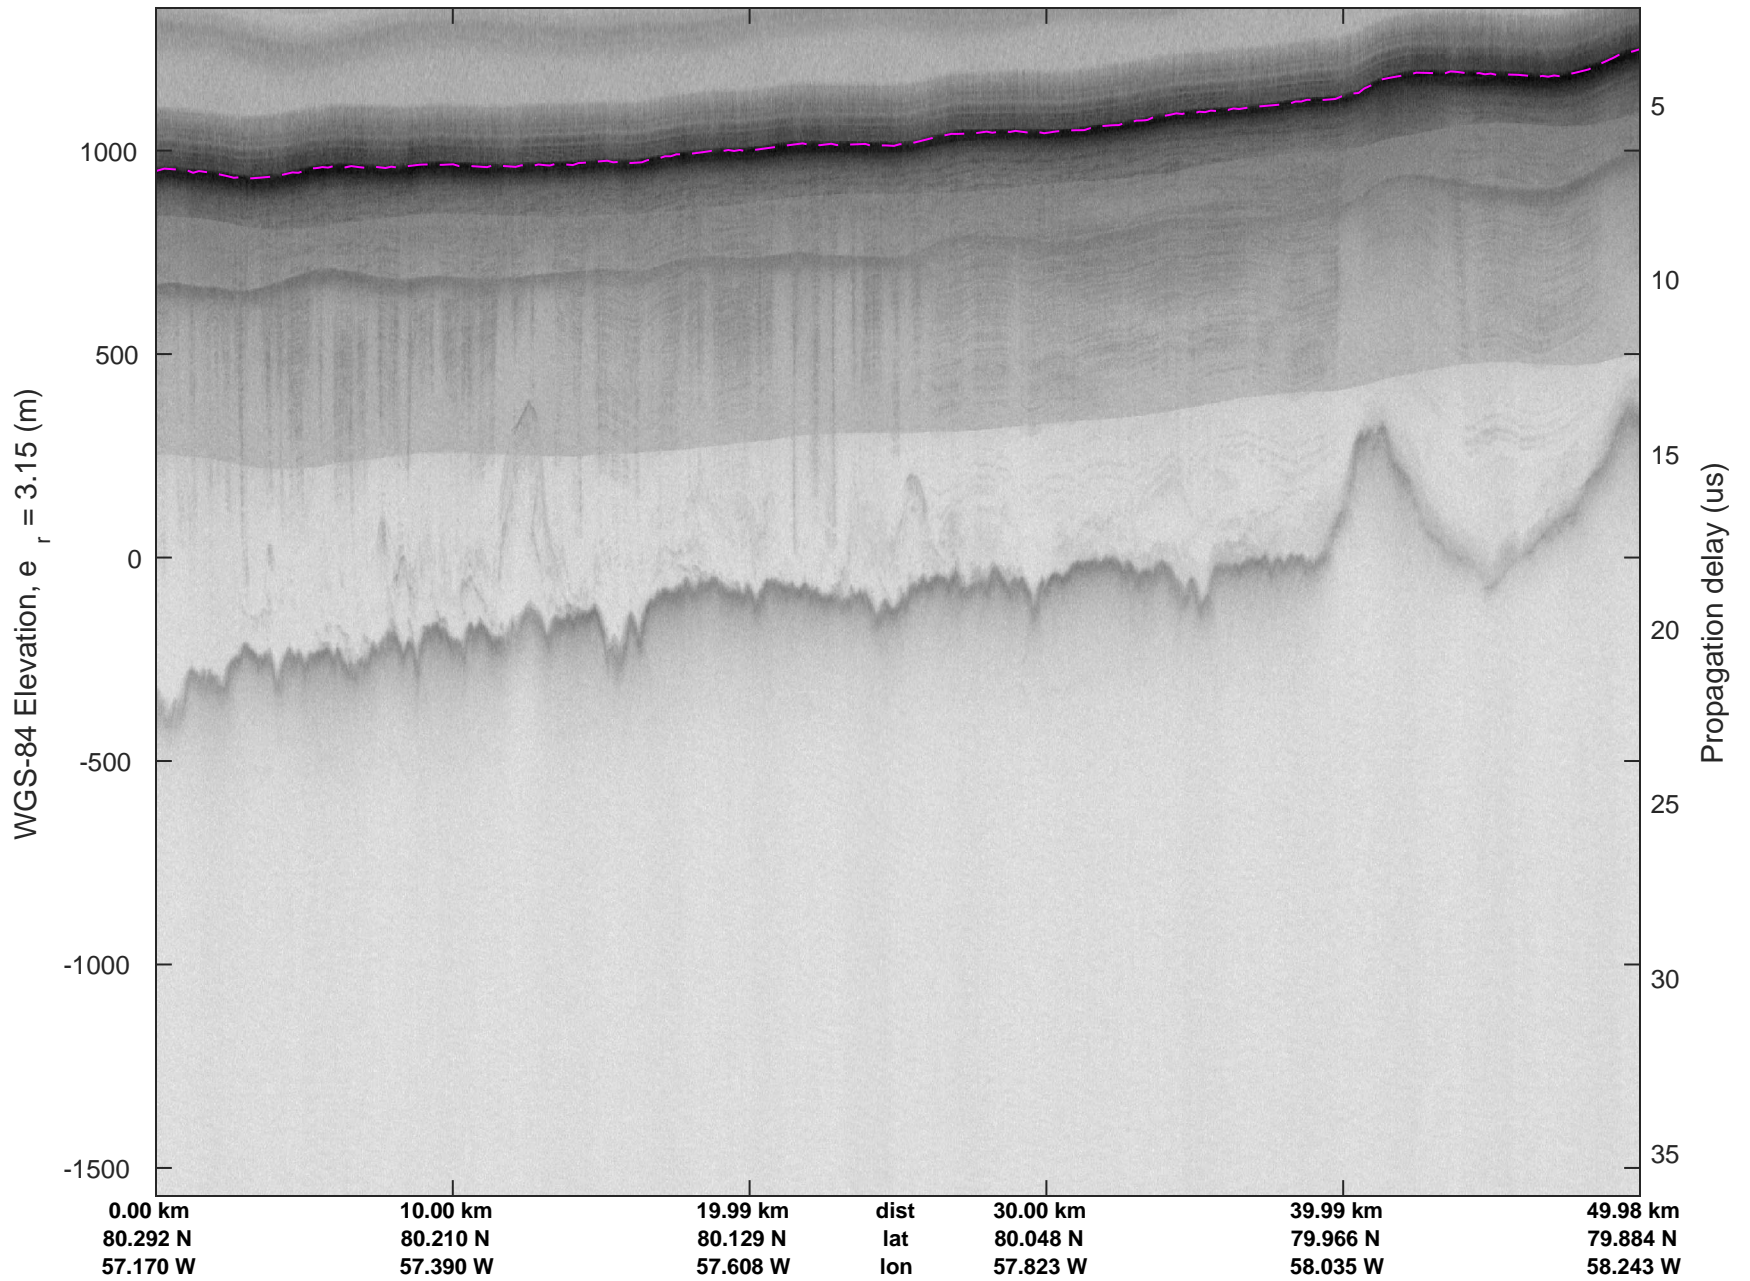

North Flux 2
20170322_05_001
Polar Stereograph 70N/-45E

rds 2017_Greenland_P3: "North Flux 2" 20170322_05_001: 17:24:46.7 to 17:30:32.3 GPS

rds 2017_Greenland_P3: "North Flux 2" 20170322_05_001: 17:24:46.7 to 17:30:32.3 GPS

North Flux 2
20170322_05_002
Polar Stereograph 70N/-45E

rds 2017_Greenland_P3: "North Flux 2" 20170322_05_002: 17:30:34.9 to 17:36:27.8 GPS

rds 2017_Greenland_P3: "North Flux 2" 20170322_05_002: 17:30:34.9 to 17:36:27.8 GPS

North Flux 2
20170322_05_003
Polar Stereograph 70N/-45E

rds 2017_Greenland_P3: "North Flux 2" 20170322_05_003: 17:36:30.1 to 17:42:44.8 GPS

rds 2017_Greenland_P3: "North Flux 2" 20170322_05_003: 17:36:30.1 to 17:42:44.8 GPS

North Flux 2
20170322_05_004
Polar Stereograph 70N/-45E

rds 2017_Greenland_P3: "North Flux 2" 20170322_05_004: 17:42:46.6 to 17:48:52.6 GPS

rds 2017_Greenland_P3: "North Flux 2" 20170322_05_004: 17:42:46.6 to 17:48:52.6 GPS