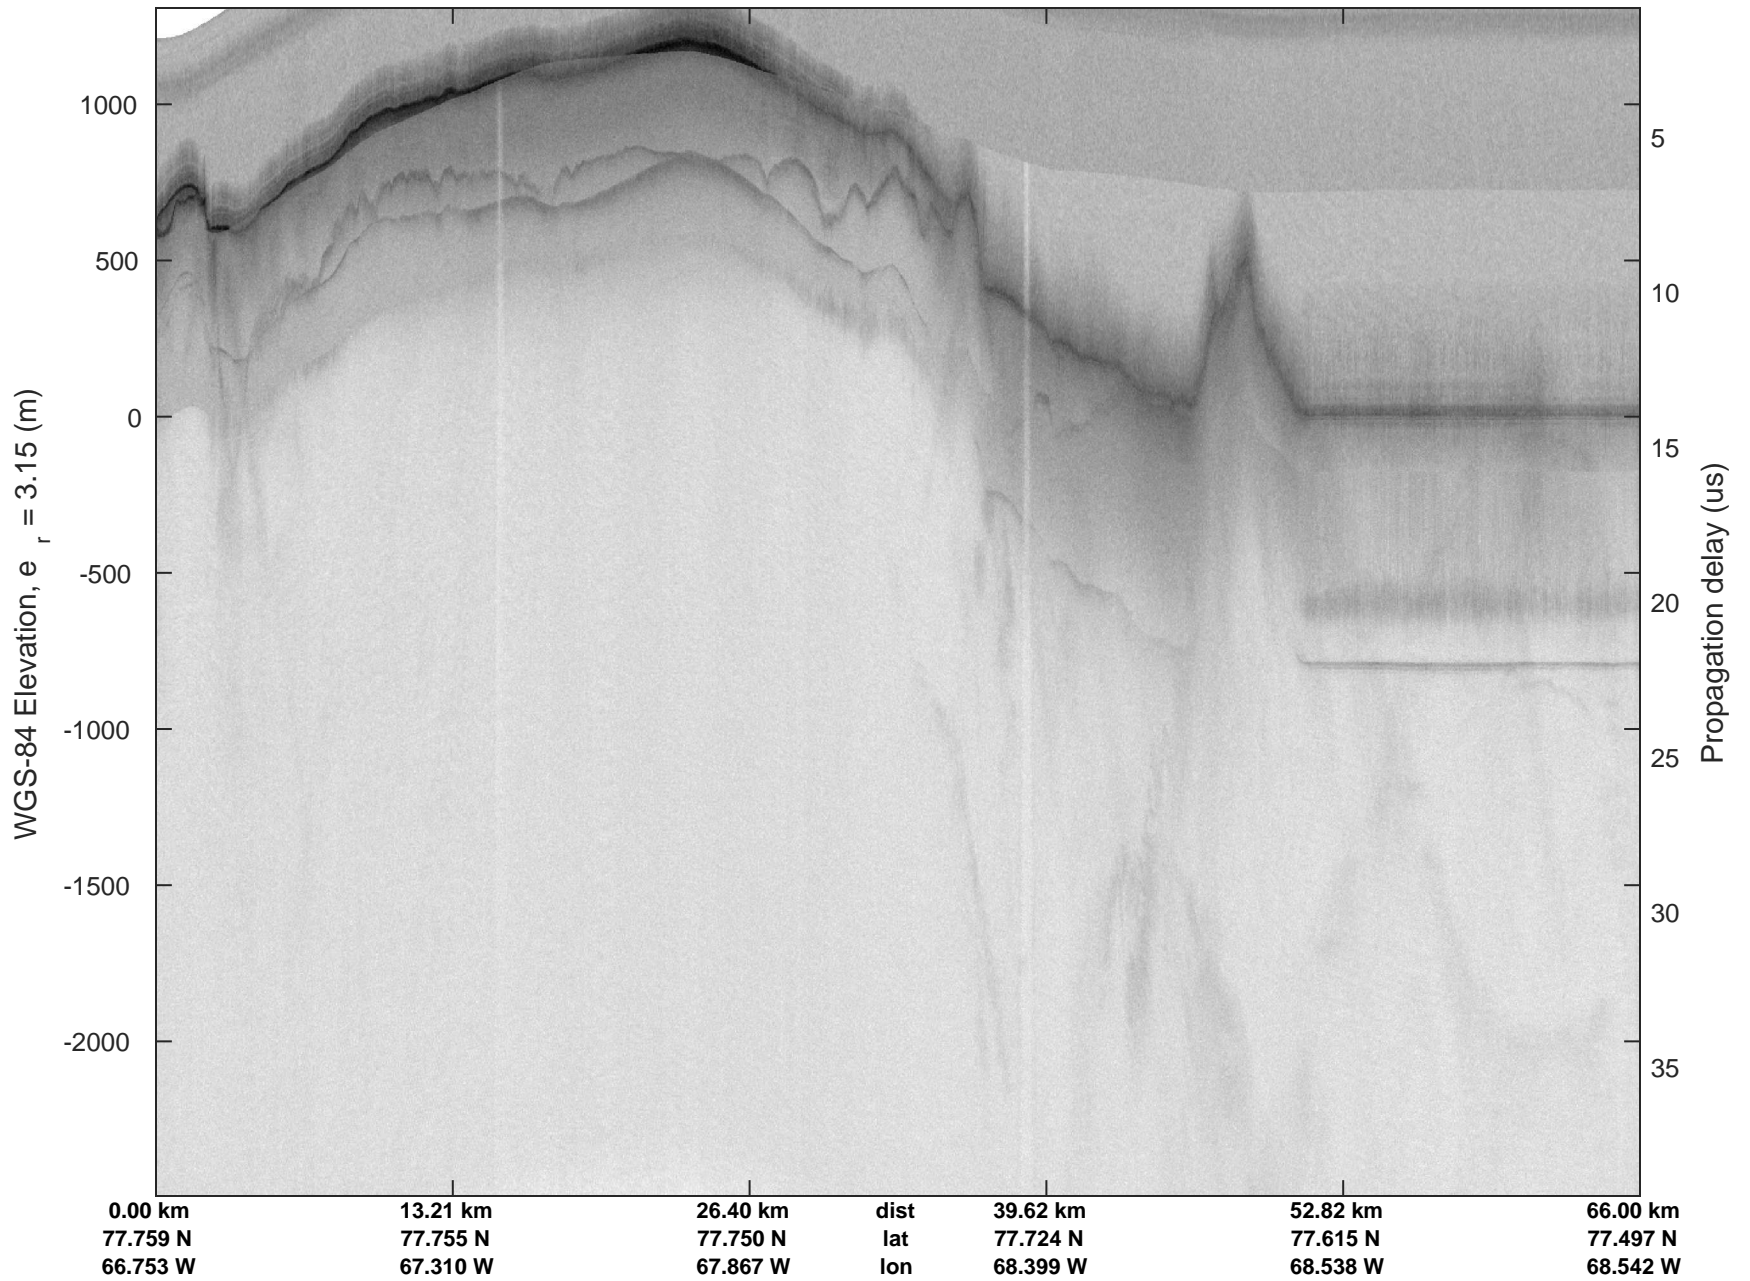

North Flux 2
20170322_05_008
Polar Stereograph 70N/-45E

rds 2017_Greenland_P3: "North Flux 2" 20170322_05_008: 18:07:36.0 to 18:13:34.7 GPS

rds 2017_Greenland_P3: "North Flux 2" 20170322_05_008: 18:07:36.0 to 18:13:34.7 GPS

North Flux 2
20170322_05_009
Polar Stereograph 70N/-45E

rds 2017_Greenland_P3: "North Flux 2" 20170322_05_009: 18:13:37.0 to 18:19:29.8 GPS

rds 2017_Greenland_P3: "North Flux 2" 20170322_05_009: 18:13:37.0 to 18:19:29.8 GPS

North Flux 2
20170322_05_010
Polar Stereograph 70N/-45E

rds 2017_Greenland_P3: "North Flux 2" 20170322_05_010: 18:19:32.0 to 18:25:36.5 GPS

rds 2017_Greenland_P3: "North Flux 2" 20170322_05_010: 18:19:32.0 to 18:25:36.5 GPS

North Flux 2
20170322_05_011
Polar Stereograph 70N/-45E

rds 2017_Greenland_P3: "North Flux 2" 20170322_05_011: 18:25:38.4 to 18:33:45.4 GPS

rds 2017_Greenland_P3: "North Flux 2" 20170322_05_011: 18:25:38.4 to 18:33:45.4 GPS