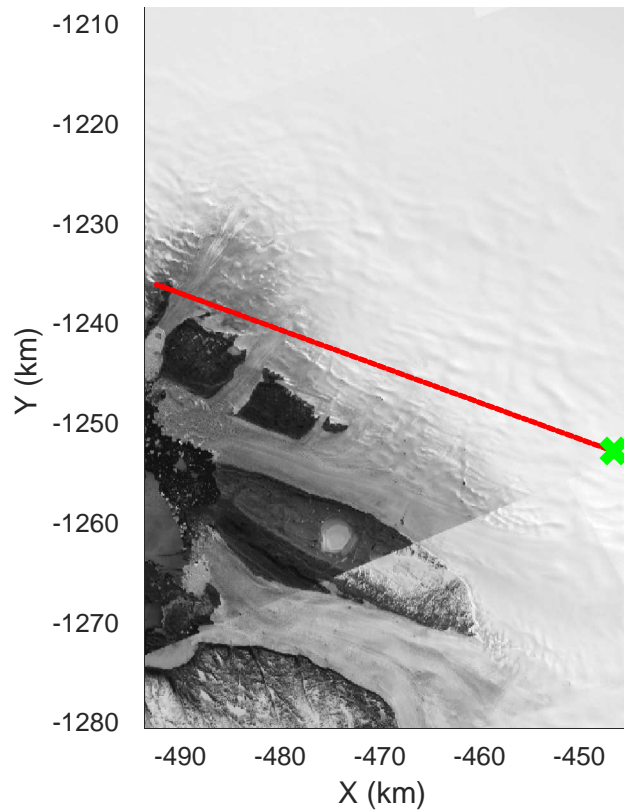

North Flux 2
20170322_05_008
Polar Stereograph 70N/-45E

rds 2017_Greenland_P3: "North Flux 2" 20170322_05_008: 18:07:36.0 to 18:13:34.7 GPS

rds 2017_Greenland_P3: "North Flux 2" 20170322_05_008: 18:07:36.0 to 18:13:34.7 GPS

North Flux 2
20170322_05_009
Polar Stereograph 70N/-45E

rds 2017_Greenland_P3: "North Flux 2" 20170322_05_009: 18:13:37.0 to 18:19:29.8 GPS

rds 2017_Greenland_P3: "North Flux 2" 20170322_05_009: 18:13:37.0 to 18:19:29.8 GPS

North Flux 2
20170322_05_010
Polar Stereograph 70N/-45E

rds 2017_Greenland_P3: "North Flux 2" 20170322_05_010: 18:19:32.0 to 18:25:36.5 GPS

rds 2017_Greenland_P3: "North Flux 2" 20170322_05_010: 18:19:32.0 to 18:25:36.5 GPS