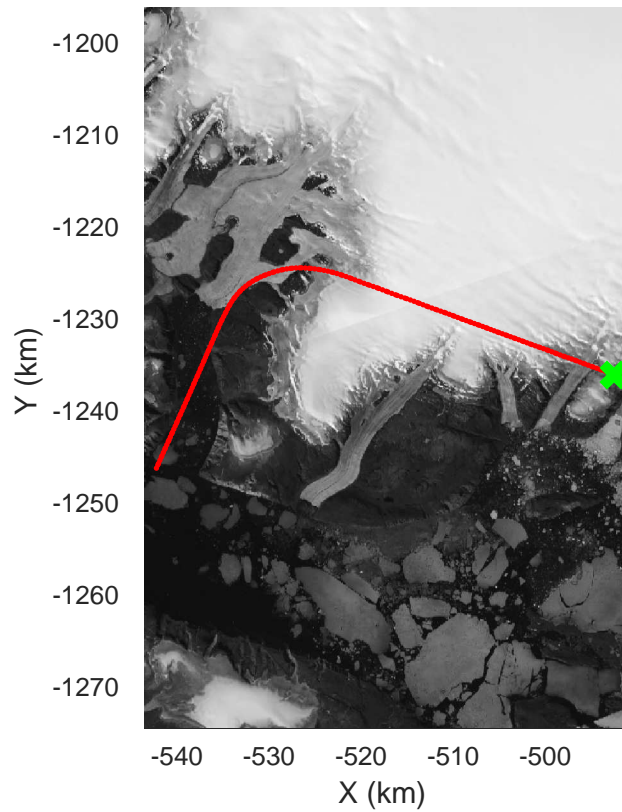

North Flux 2
20170322_05_008
Polar Stereograph 70N/-45E

rds 2017_Greenland_P3: "North Flux 2" 20170322_05_008: 18:07:36.0 to 18:13:34.7 GPS

rds 2017_Greenland_P3: "North Flux 2" 20170322_05_008: 18:07:36.0 to 18:13:34.7 GPS

North Flux 2
20170322_05_009
Polar Stereograph 70N/-45E

rds 2017_Greenland_P3: "North Flux 2" 20170322_05_009: 18:13:37.0 to 18:19:29.8 GPS

rds 2017_Greenland_P3: "North Flux 2" 20170322_05_009: 18:13:37.0 to 18:19:29.8 GPS

North Flux 2
20170322_05_010
Polar Stereograph 70N/-45E

rds 2017_Greenland_P3: "North Flux 2" 20170322_05_010: 18:19:32.0 to 18:25:36.5 GPS

rds 2017_Greenland_P3: "North Flux 2" 20170322_05_010: 18:19:32.0 to 18:25:36.5 GPS

North Flux 2
20170322_05_011
Polar Stereograph 70N/-45E

rds 2017_Greenland_P3: "North Flux 2" 20170322_05_011: 18:25:38.4 to 18:33:45.4 GPS

rds 2017_Greenland_P3: "North Flux 2" 20170322_05_011: 18:25:38.4 to 18:33:45.4 GPS