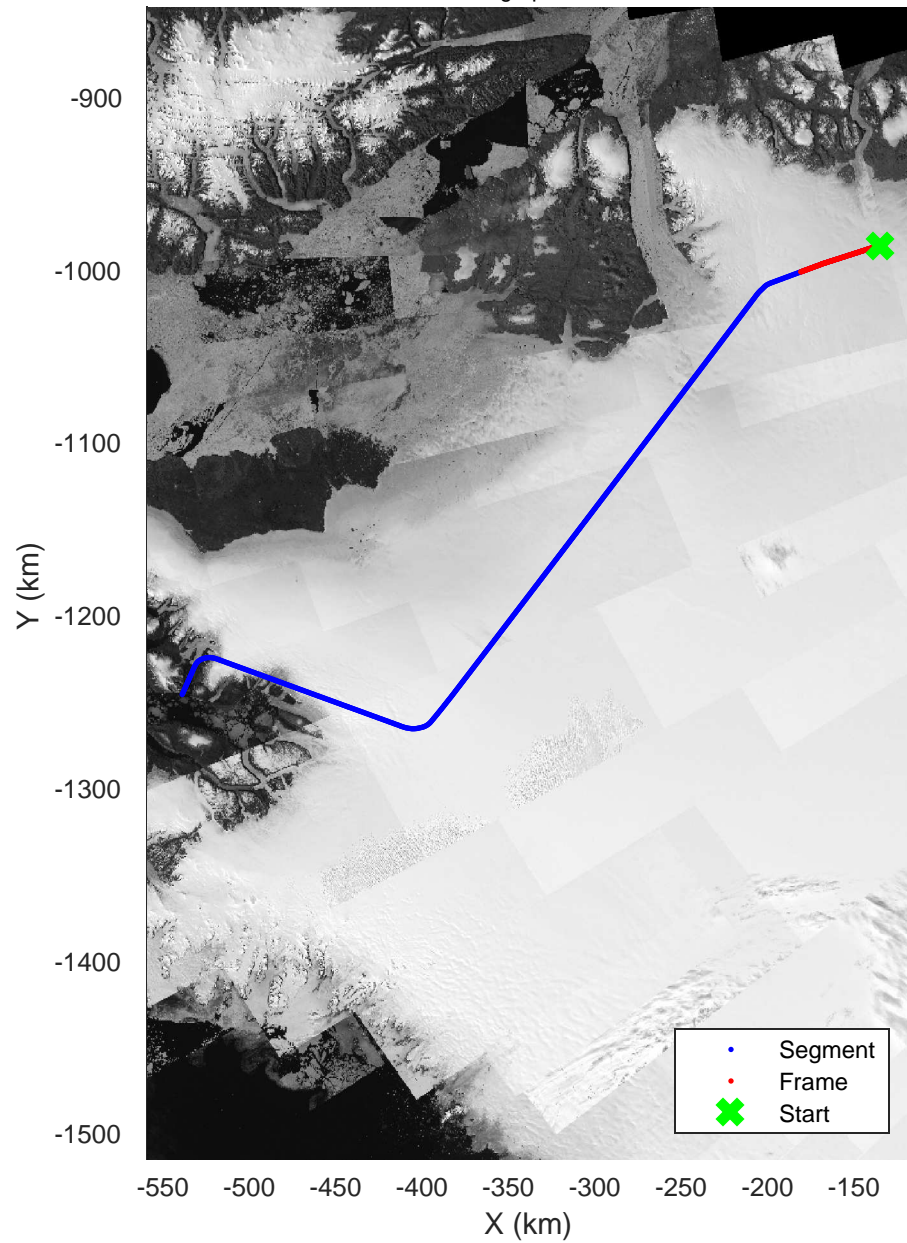

North Flux 2
20170322_05_001
Polar Stereograph 70N/-45E

rds 2017_Greenland_P3: "North Flux 2" 20170322_05_001: 17:24:46.7 to 17:30:32.3 GPS

rds 2017_Greenland_P3: "North Flux 2" 20170322_05_001: 17:24:46.7 to 17:30:32.3 GPS

North Flux 2
20170322_05_002
Polar Stereograph 70N/-45E

rds 2017_Greenland_P3: "North Flux 2" 20170322_05_002: 17:30:34.9 to 17:36:27.8 GPS

rds 2017_Greenland_P3: "North Flux 2" 20170322_05_002: 17:30:34.9 to 17:36:27.8 GPS

North Flux 2
20170322_05_003
Polar Stereograph 70N/-45E

rds 2017_Greenland_P3: "North Flux 2" 20170322_05_003: 17:36:30.1 to 17:42:44.8 GPS

rds 2017_Greenland_P3: "North Flux 2" 20170322_05_003: 17:36:30.1 to 17:42:44.8 GPS

North Flux 2
20170322_05_004
Polar Stereograph 70N/-45E

rds 2017_Greenland_P3: "North Flux 2" 20170322_05_004: 17:42:46.6 to 17:48:52.6 GPS

rds 2017_Greenland_P3: "North Flux 2" 20170322_05_004: 17:42:46.6 to 17:48:52.6 GPS