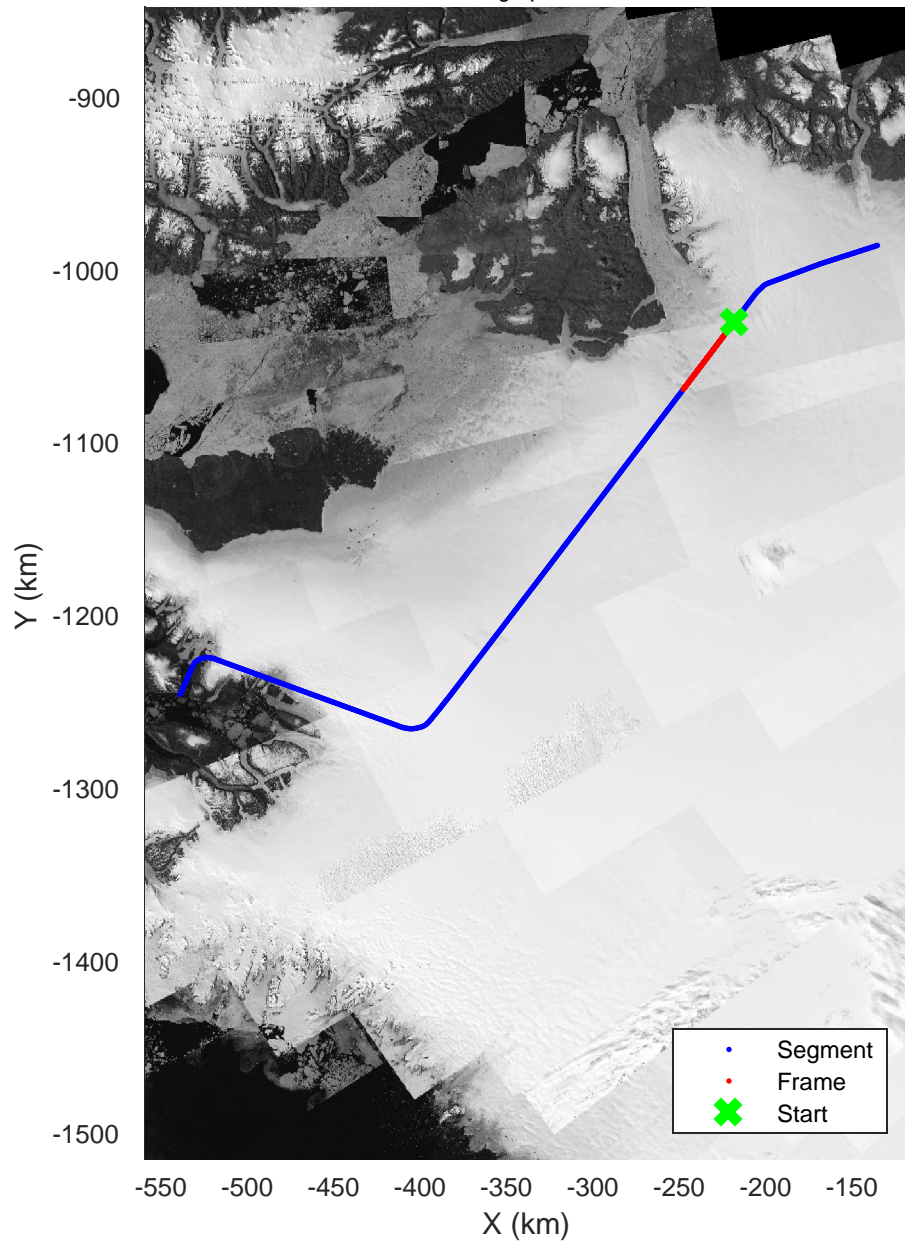

North Flux 2
20170322_05_001
Polar Stereograph 70N/-45E

rds 2017_Greenland_P3: "North Flux 2" 20170322_05_001: 17:24:46.7 to 17:30:32.3 GPS

rds 2017_Greenland_P3: "North Flux 2" 20170322_05_001: 17:24:46.7 to 17:30:32.3 GPS

North Flux 2
20170322_05_002
Polar Stereograph 70N/-45E

rds 2017_Greenland_P3: "North Flux 2" 20170322_05_002: 17:30:34.9 to 17:36:27.8 GPS

rds 2017_Greenland_P3: "North Flux 2" 20170322_05_002: 17:30:34.9 to 17:36:27.8 GPS

North Flux 2
20170322_05_003
Polar Stereograph 70N/-45E

rds 2017_Greenland_P3: "North Flux 2" 20170322_05_003: 17:36:30.1 to 17:42:44.8 GPS

rds 2017_Greenland_P3: "North Flux 2" 20170322_05_003: 17:36:30.1 to 17:42:44.8 GPS

North Flux 2
20170322_05_004
Polar Stereograph 70N/-45E

rds 2017_Greenland_P3: "North Flux 2" 20170322_05_004: 17:42:46.6 to 17:48:52.6 GPS

rds 2017_Greenland_P3: "North Flux 2" 20170322_05_004: 17:42:46.6 to 17:48:52.6 GPS