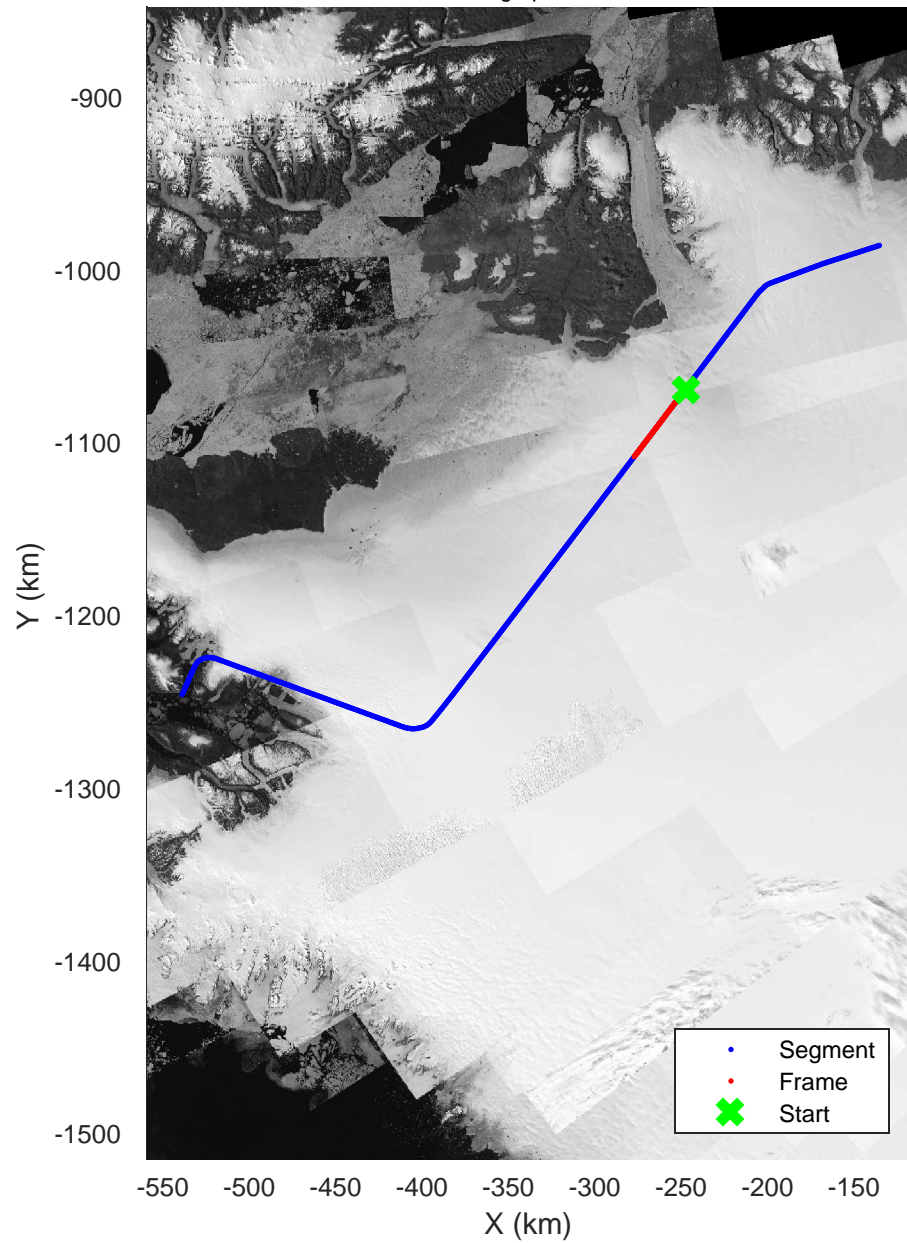

North Flux 2
20170322_05_001
Polar Stereograph 70N/-45E

rds 2017_Greenland_P3: "North Flux 2" 20170322_05_001: 17:24:46.7 to 17:30:32.3 GPS

rds 2017_Greenland_P3: "North Flux 2" 20170322_05_001: 17:24:46.7 to 17:30:32.3 GPS

North Flux 2
20170322_05_002
Polar Stereograph 70N/-45E

rds 2017_Greenland_P3: "North Flux 2" 20170322_05_002: 17:30:34.9 to 17:36:27.8 GPS

rds 2017_Greenland_P3: "North Flux 2" 20170322_05_002: 17:30:34.9 to 17:36:27.8 GPS

North Flux 2
20170322_05_003
Polar Stereograph 70N/-45E

rds 2017_Greenland_P3: "North Flux 2" 20170322_05_003: 17:36:30.1 to 17:42:44.8 GPS

rds 2017_Greenland_P3: "North Flux 2" 20170322_05_003: 17:36:30.1 to 17:42:44.8 GPS

North Flux 2
20170322_05_004
Polar Stereograph 70N/-45E

rds 2017_Greenland_P3: "North Flux 2" 20170322_05_004: 17:42:46.6 to 17:48:52.6 GPS

rds 2017_Greenland_P3: "North Flux 2" 20170322_05_004: 17:42:46.6 to 17:48:52.6 GPS