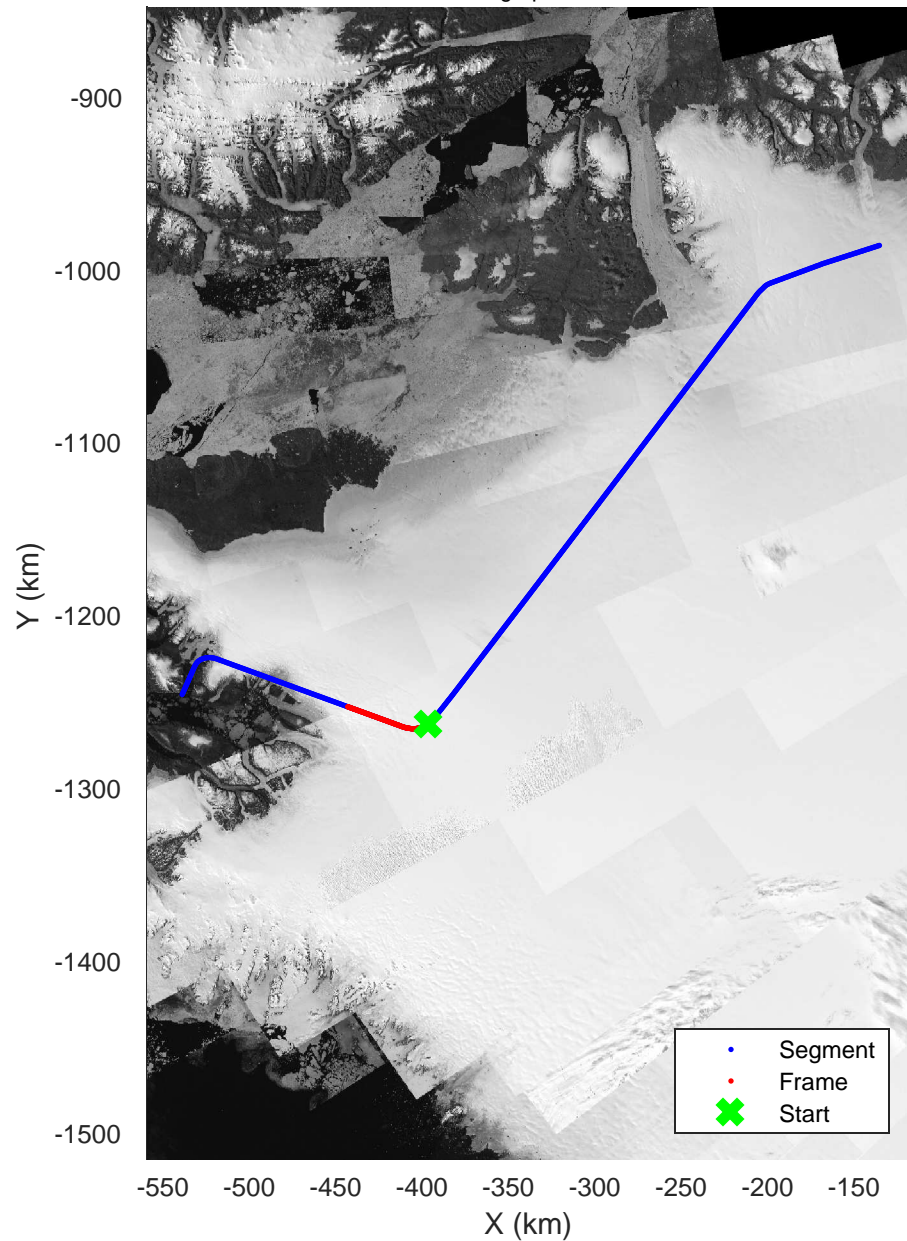

North Flux 2
20170322_05_007
Polar Stereograph 70N/-45E

rds 2017_Greenland_P3: "North Flux 2" 20170322_05_007: 18:01:21.9 to 18:07:33.7 GPS

rds 2017_Greenland_P3: "North Flux 2" 20170322_05_007: 18:01:21.9 to 18:07:33.7 GPS

North Flux 2
20170322_05_008
Polar Stereograph 70N/-45E

rds 2017_Greenland_P3: "North Flux 2" 20170322_05_008: 18:07:36.0 to 18:13:34.7 GPS

rds 2017_Greenland_P3: "North Flux 2" 20170322_05_008: 18:07:36.0 to 18:13:34.7 GPS

North Flux 2
20170322_05_009
Polar Stereograph 70N/-45E

rds 2017_Greenland_P3: "North Flux 2" 20170322_05_009: 18:13:37.0 to 18:19:29.8 GPS

rds 2017_Greenland_P3: "North Flux 2" 20170322_05_009: 18:13:37.0 to 18:19:29.8 GPS

North Flux 2
20170322_05_010
Polar Stereograph 70N/-45E

rds 2017_Greenland_P3: "North Flux 2" 20170322_05_010: 18:19:32.0 to 18:25:36.5 GPS

rds 2017_Greenland_P3: "North Flux 2" 20170322_05_010: 18:19:32.0 to 18:25:36.5 GPS