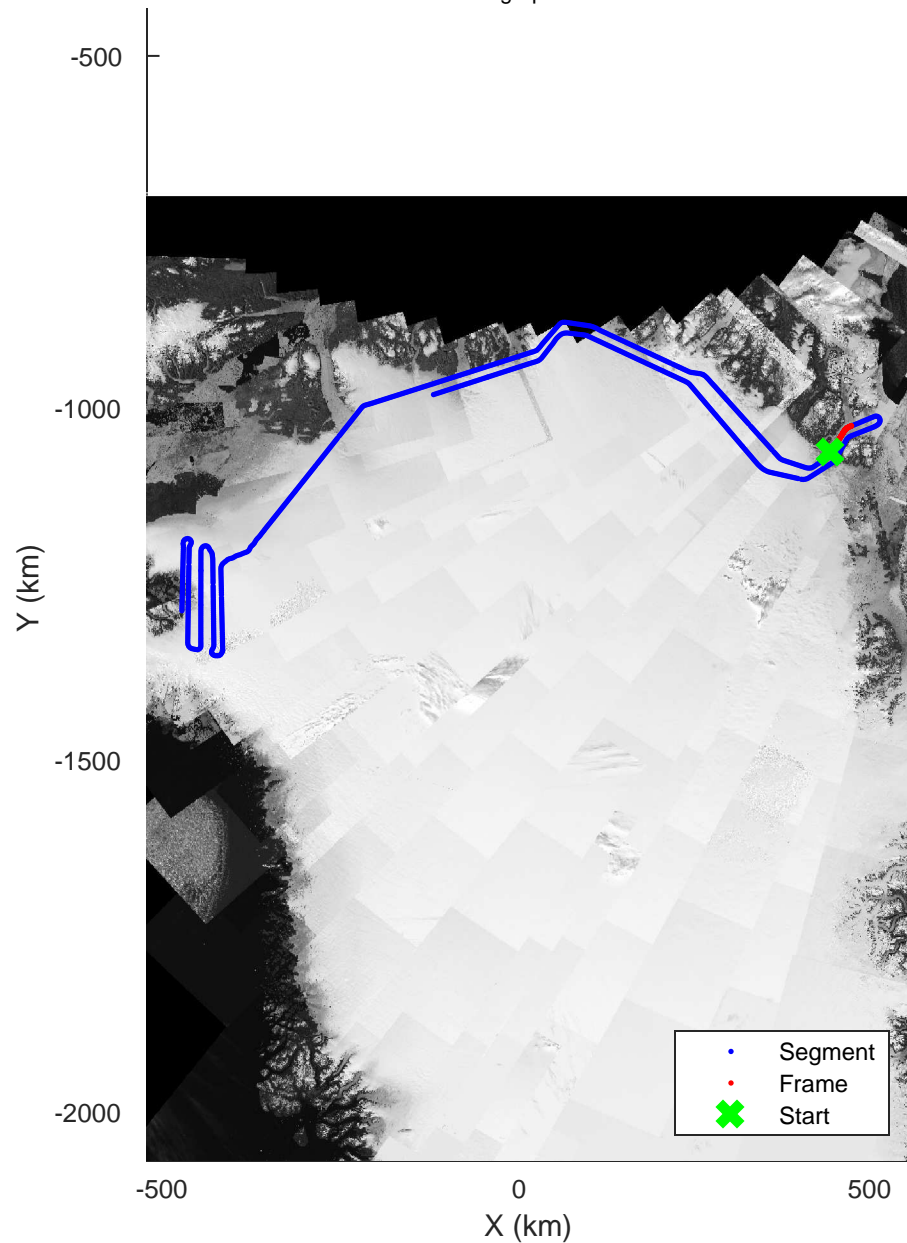

North Flux 2  
20170322\_04\_036  
Polar Stereograph 70N/-45E

rds 2017\_Greenland\_P3: "North Flux 2" 20170322\_04\_036: 15:19:19.8 to 15:25:34.5 GPS

rds 2017\_Greenland\_P3: "North Flux 2" 20170322\_04\_036: 15:19:19.8 to 15:25:34.5 GPS

rds 2017\_Greenland\_P3: "North Flux 2" 20170322\_04\_037: 15:25:36.1 to 15:32:01.0 GPS

rds 2017\_Greenland\_P3: "North Flux 2" 20170322\_04\_037: 15:25:36.1 to 15:32:01.0 GPS

North Flux 2  
20170322\_04\_038  
Polar Stereograph 70N/-45E