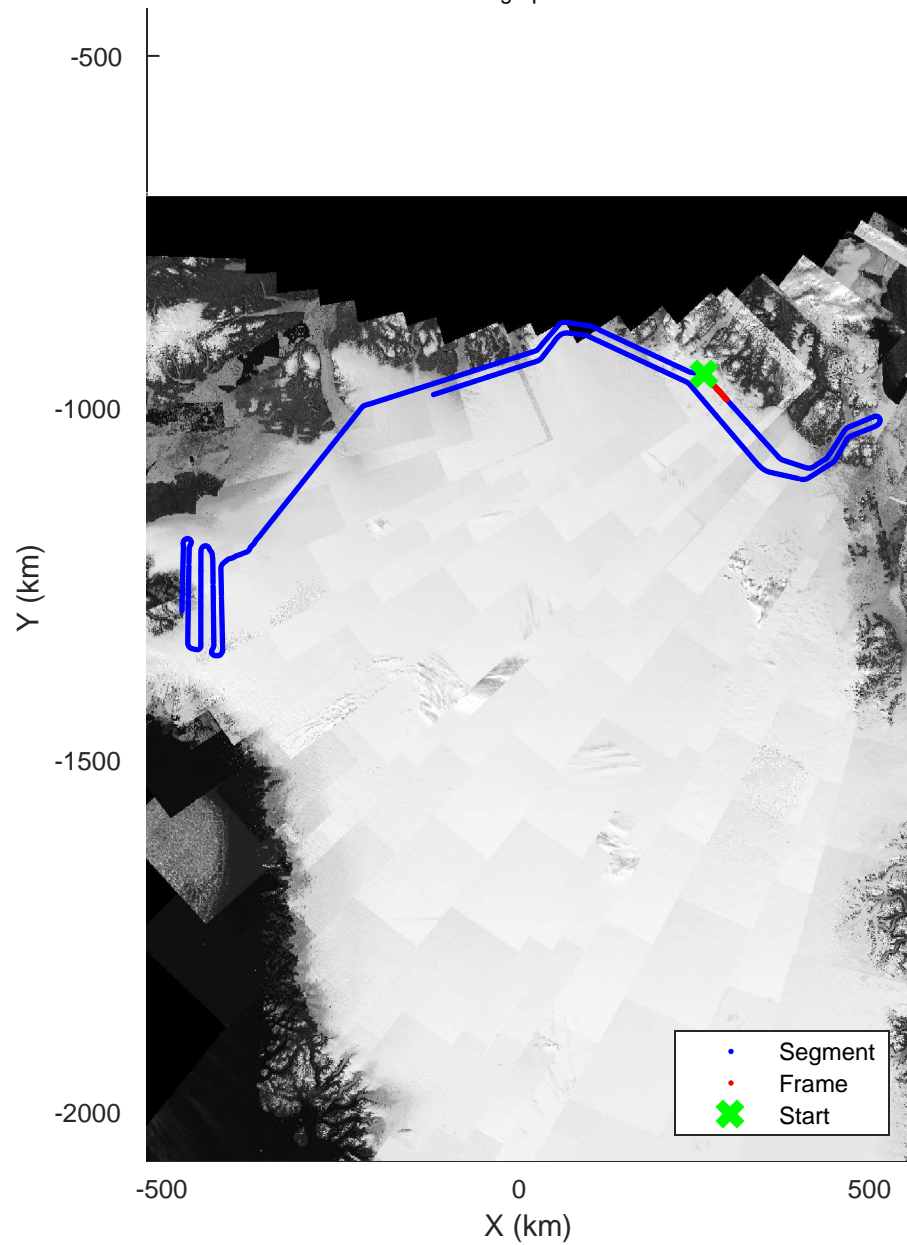

rds 2017\_Greenland\_P3: "North Flux 2" 20170322\_04\_031: 14:48:02.8 to 14:54:14.6 GPS

rds 2017\_Greenland\_P3: "North Flux 2" 20170322\_04\_031: 14:48:02.8 to 14:54:14.6 GPS

rds 2017\_Greenland\_P3: "North Flux 2" 20170322\_04\_032: 14:54:16.9 to 15:00:30.2 GPS

rds 2017\_Greenland\_P3: "North Flux 2" 20170322\_04\_032: 14:54:16.9 to 15:00:30.2 GPS

North Flux 2  
20170322\_04\_033  
Polar Stereograph 70N/-45E

rds 2017\_Greenland\_P3: "North Flux 2" 20170322\_04\_033: 15:00:31.8 to 15:06:43.7 GPS