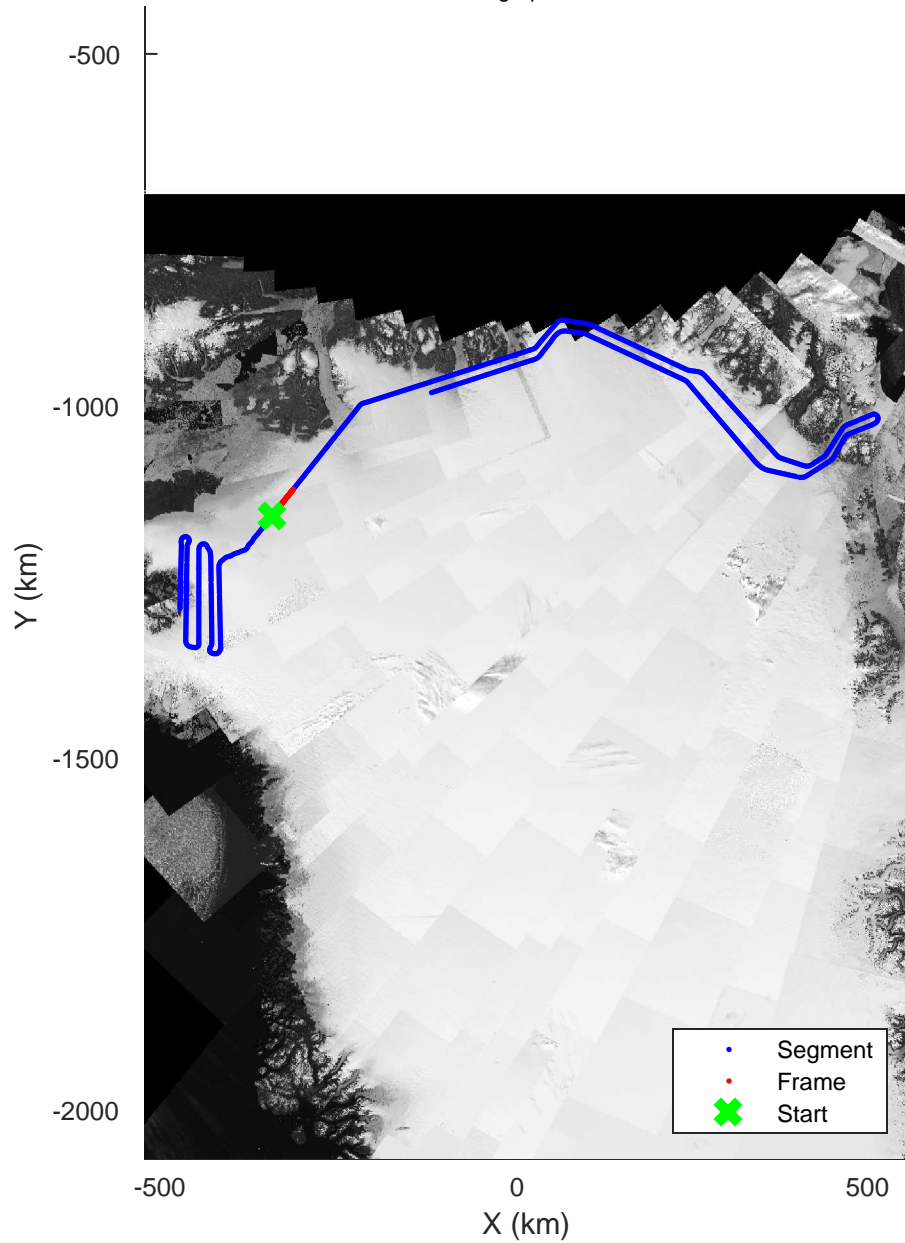

North Flux 2
20170322_04_018
Polar Stereograph 70N/-45E