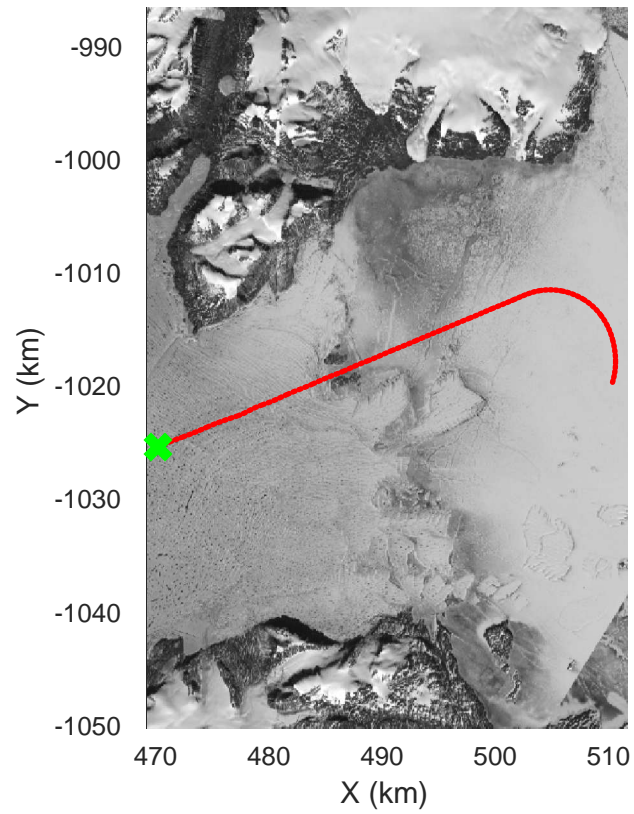

North Flux 2
20170322_04_039
Polar Stereograph 70N/-45E