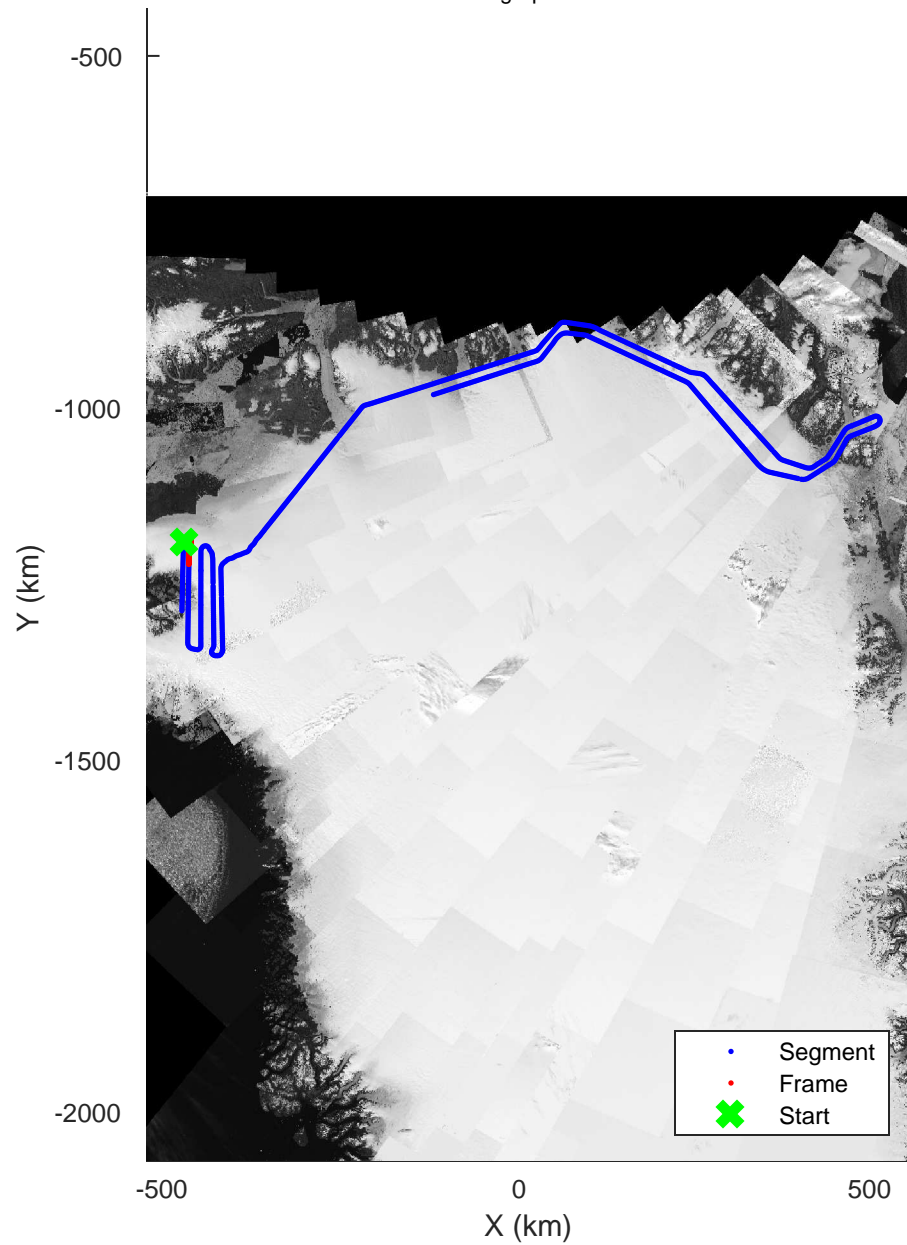

rds 2017\_Greenland\_P3: "North Flux 2" 20170322\_04\_002: 11:46:05.8 to 11:52:14.7 GPS

rds 2017\_Greenland\_P3: "North Flux 2" 20170322\_04\_002: 11:46:05.8 to 11:52:14.7 GPS

North Flux 2  
20170322\_04\_003  
Polar Stereograph 70N/-45E

rds 2017\_Greenland\_P3: "North Flux 2" 20170322\_04\_003: 11:52:16.3 to 11:58:51.4 GPS

rds 2017\_Greenland\_P3: "North Flux 2" 20170322\_04\_003: 11:52:16.3 to 11:58:51.4 GPS

North Flux 2  
 20170322\_04\_004  
 Polar Stereograph 70N/-45E