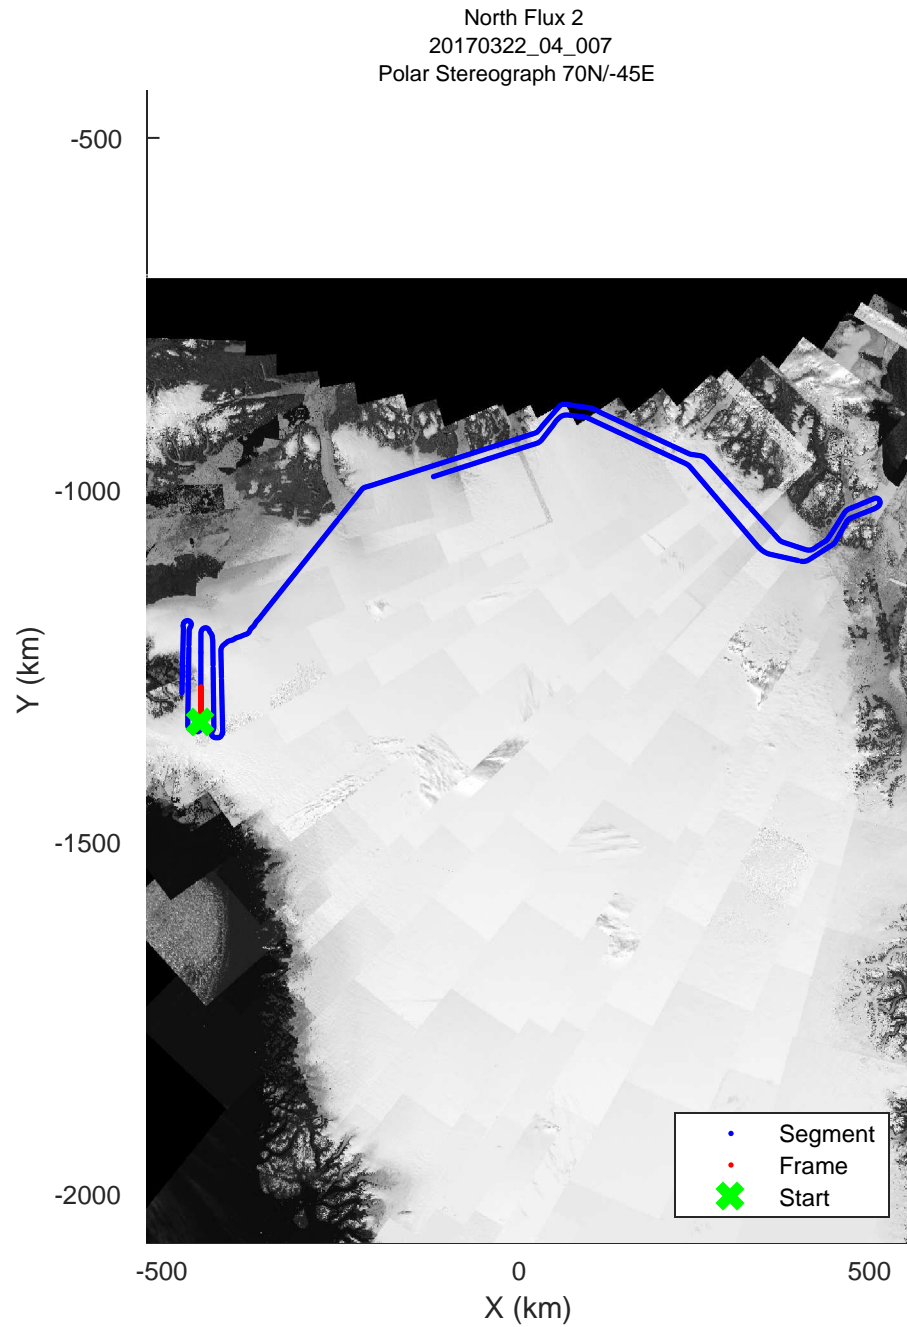

rds 2017\_Greenland\_P3: "North Flux 2" 20170322\_04\_005: 12:05:11.6 to 12:11:24.9 GPS

rds 2017\_Greenland\_P3: "North Flux 2" 20170322\_04\_006: 12:11:27.6 to 12:17:51.1 GPS

rds 2017\_Greenland\_P3: "North Flux 2" 20170322\_04\_006: 12:11:27.6 to 12:17:51.1 GPS