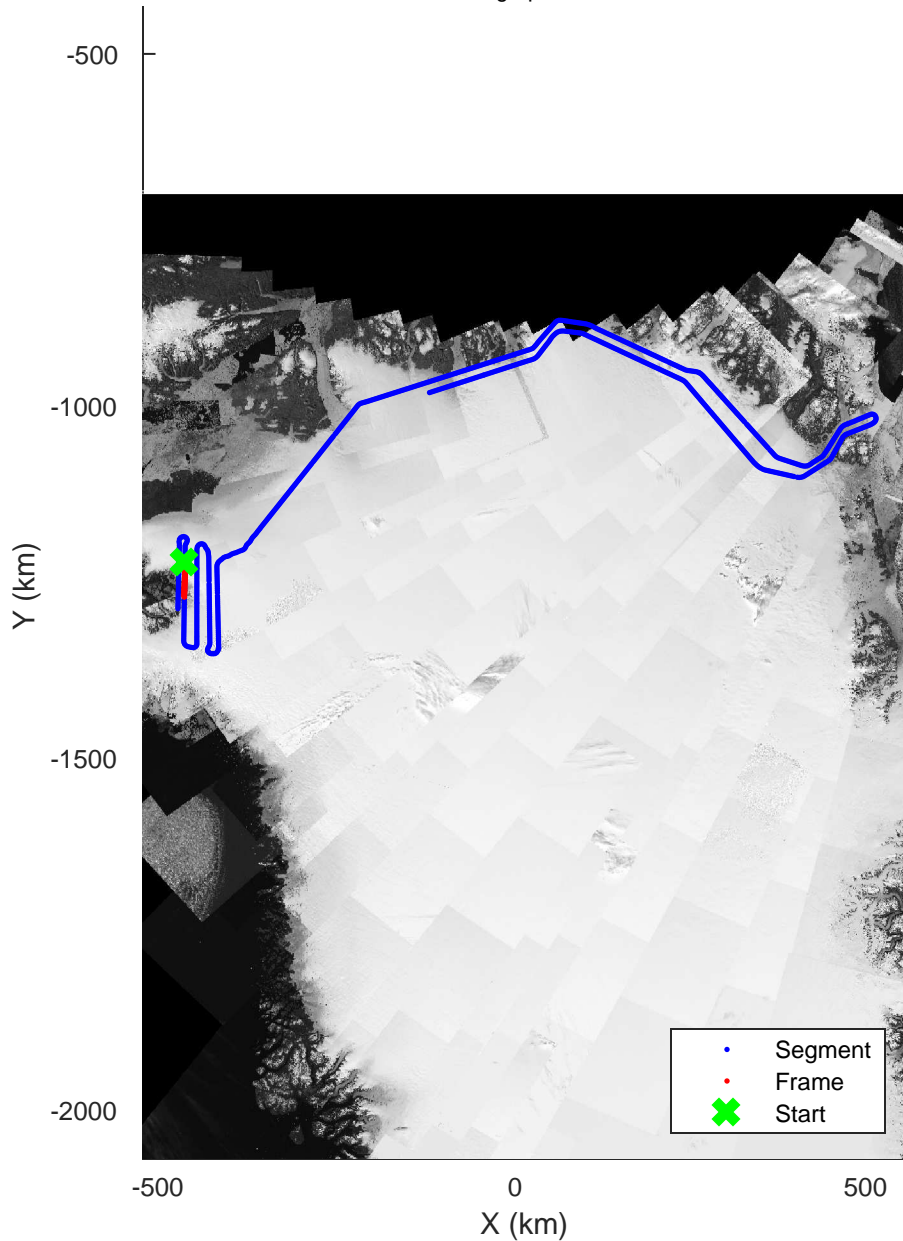

rds 2017\_Greenland\_P3: "North Flux 2" 20170322\_04\_003: 11:52:16.3 to 11:58:51.4 GPS

rds 2017\_Greenland\_P3: "North Flux 2" 20170322\_04\_003: 11:52:16.3 to 11:58:51.4 GPS

North Flux 2  
 20170322\_04\_004  
 Polar Stereograph 70N/-45E