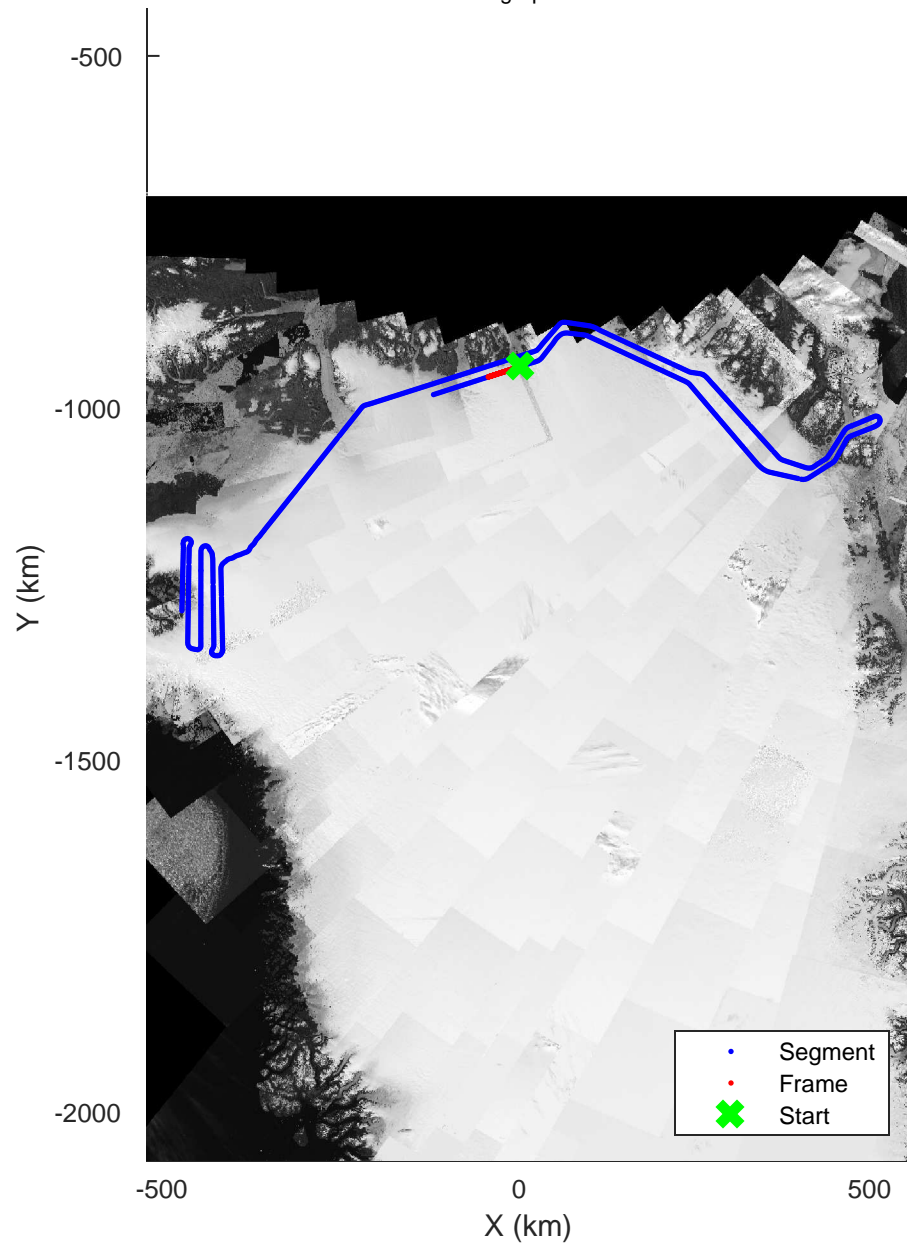

rds 2017\_Greenland\_P3: "North Flux 2" 20170322\_04\_051: 16:54:14.3 to 17:00:13.0 GPS

rds 2017\_Greenland\_P3: "North Flux 2" 20170322\_04\_052: 17:00:14.6 to 17:06:16.2 GPS

rds 2017\_Greenland\_P3: "North Flux 2" 20170322\_04\_052: 17:00:14.6 to 17:06:16.2 GPS

North Flux 2  
20170322\_04\_053  
Polar Stereograph 70N/-45E

rds 2017\_Greenland\_P3: "North Flux 2" 20170322\_04\_053: 17:06:18.3 to 17:12:34.5 GPS

rds 2017\_Greenland\_P3: "North Flux 2" 20170322\_04\_053: 17:06:18.3 to 17:12:34.5 GPS