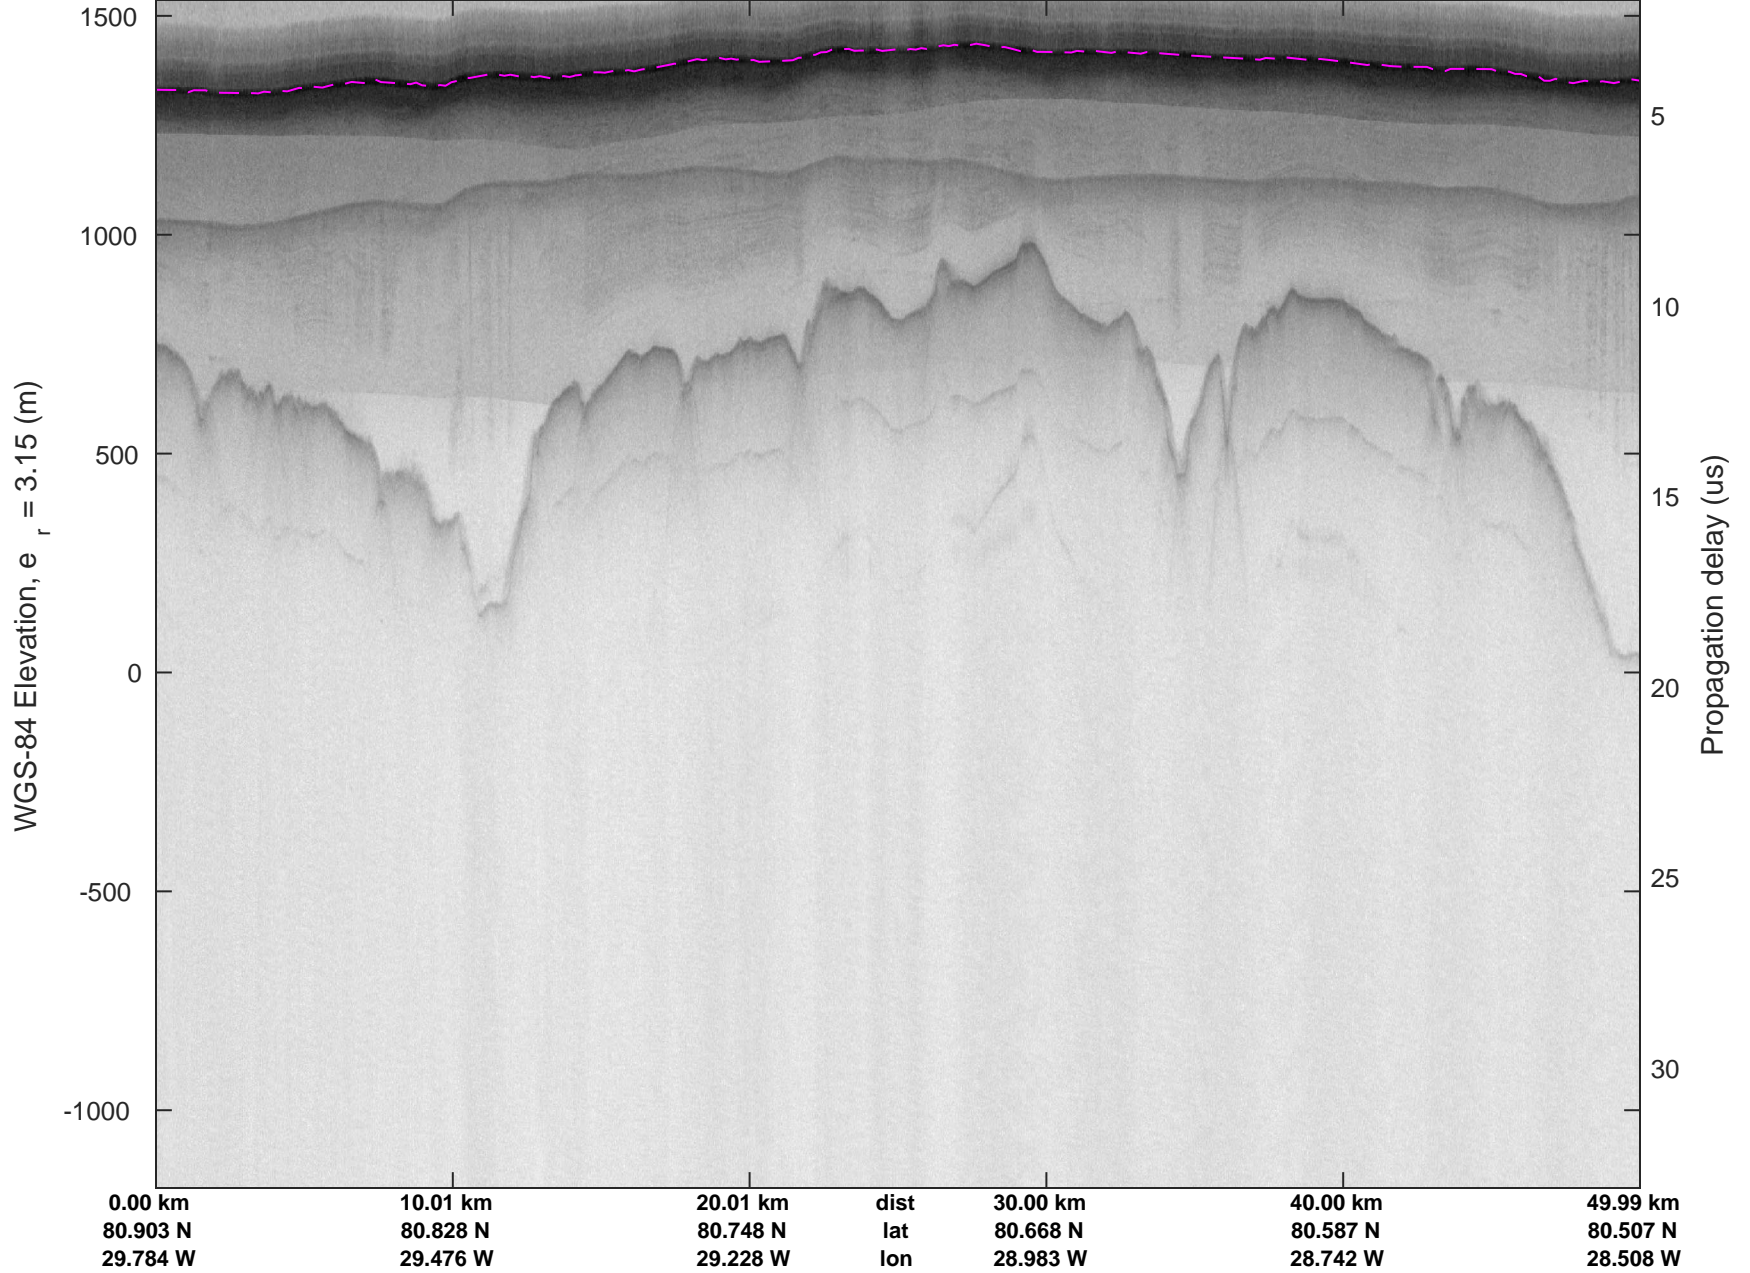

rds 2017_Greenland_P3: "North Flux 2" 20170322_04_033: 15:00:31.8 to 15:06:43.7 GPS