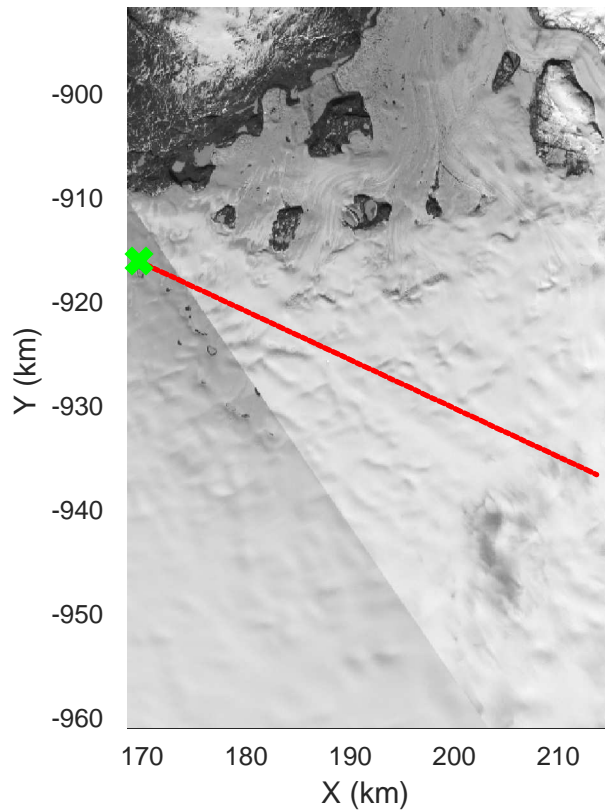

North Flux 2
20170322_04_031
Polar Stereograph 70N/-45E