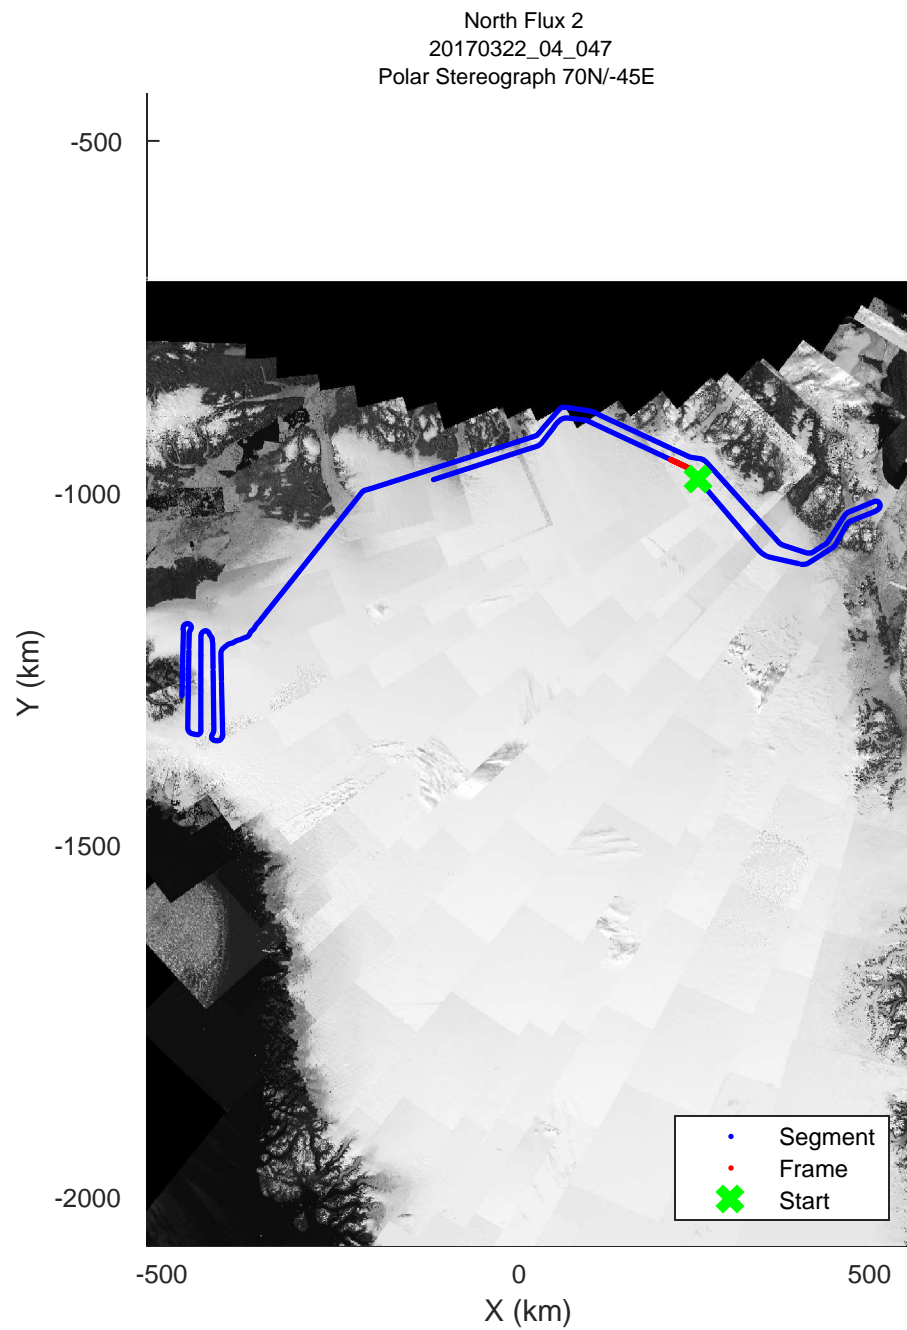

rds 2017\_Greenland\_P3: "North Flux 2" 20170322\_04\_045: 16:18:08.1 to 16:24:09.7 GPS

rds 2017\_Greenland\_P3: "North Flux 2" 20170322\_04\_046: 16:24:11.7 to 16:30:10.4 GPS

rds 2017\_Greenland\_P3: "North Flux 2" 20170322\_04\_046: 16:24:11.7 to 16:30:10.4 GPS