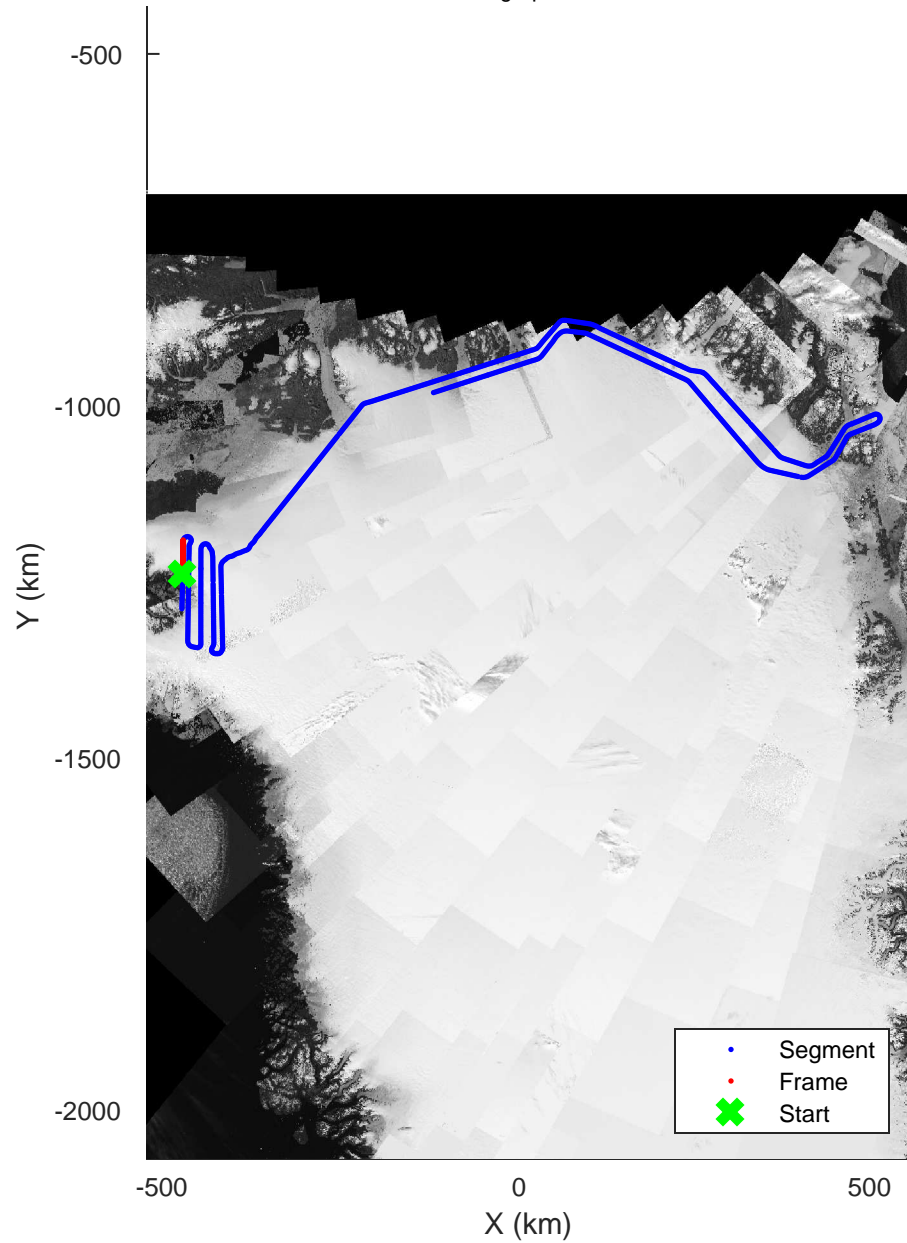

rds 2017\_Greenland\_P3: "North Flux 2" 20170322\_04\_001: 11:39:50.5 to 11:46:03.8 GPS

rds 2017\_Greenland\_P3: "North Flux 2" 20170322\_04\_001: 11:39:50.5 to 11:46:03.8 GPS

North Flux 2  
20170322\_04\_002  
Polar Stereograph 70N/-45E

rds 2017\_Greenland\_P3: "North Flux 2" 20170322\_04\_002: 11:46:05.8 to 11:52:14.7 GPS

rds 2017\_Greenland\_P3: "North Flux 2" 20170322\_04\_002: 11:46:05.8 to 11:52:14.7 GPS

North Flux 2  
20170322\_04\_003  
Polar Stereograph 70N/-45E