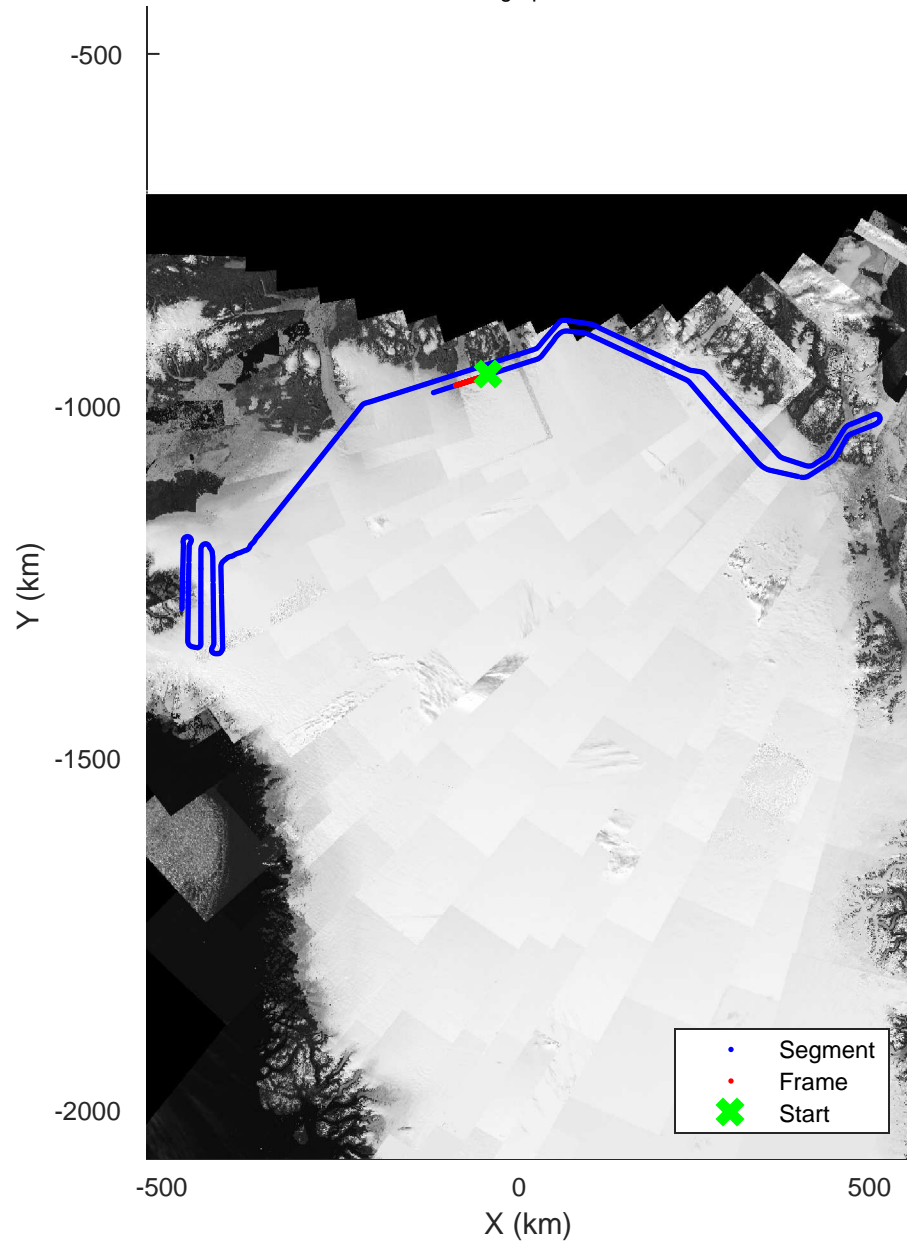

North Flux 2  
20170322\_04\_053  
Polar Stereograph 70N/-45E

rds 2017\_Greenland\_P3: "North Flux 2" 20170322\_04\_053: 17:06:18.3 to 17:12:34.5 GPS

rds 2017\_Greenland\_P3: "North Flux 2" 20170322\_04\_053: 17:06:18.3 to 17:12:34.5 GPS

North Flux 2  
20170322\_04\_054  
Polar Stereograph 70N/-45E

rds 2017\_Greenland\_P3: "North Flux 2" 20170322\_04\_054: 17:12:36.4 to 17:18:46.8 GPS

rds 2017\_Greenland\_P3: "North Flux 2" 20170322\_04\_054: 17:12:36.4 to 17:18:46.8 GPS