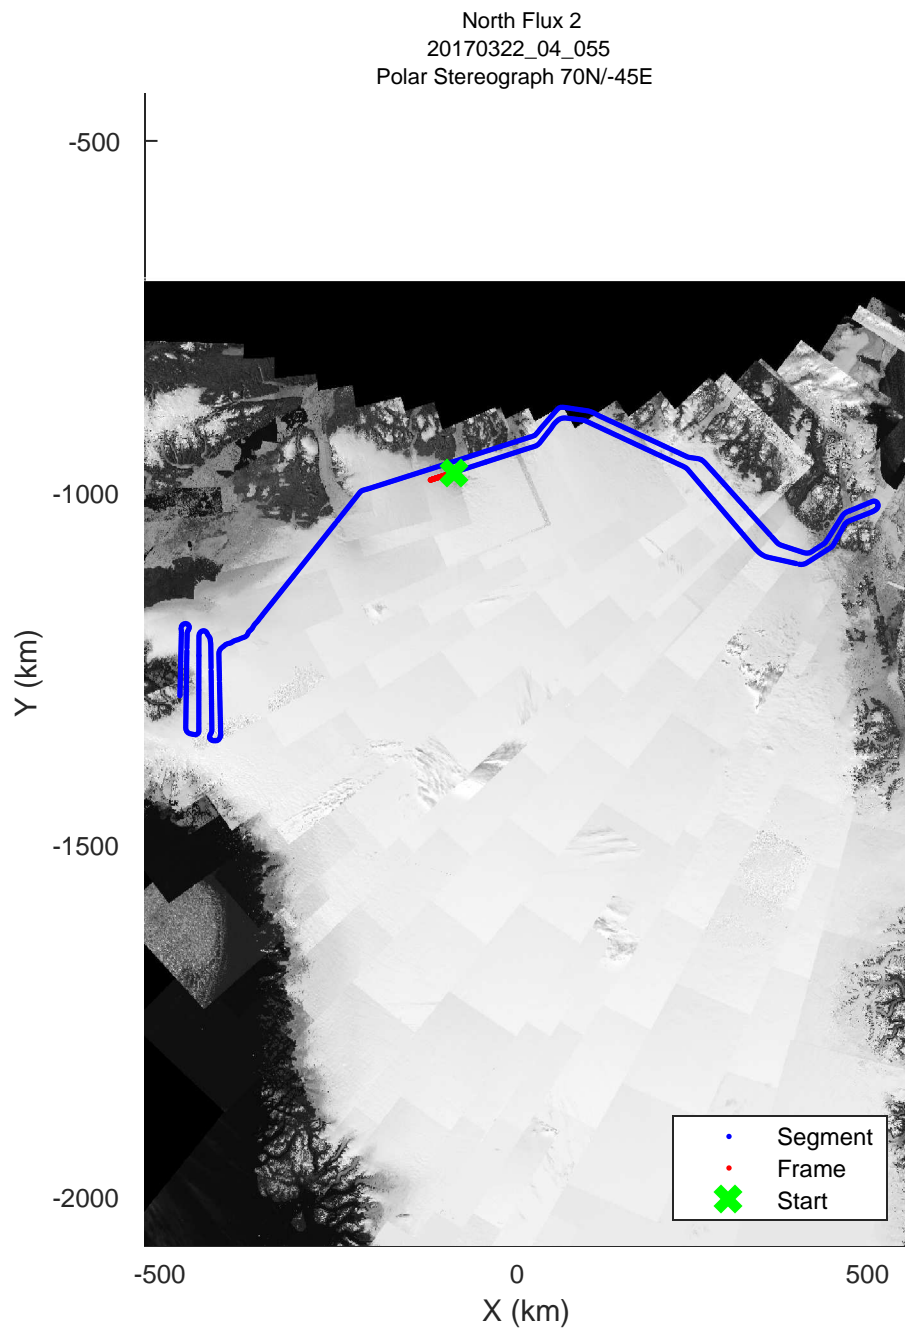

North Flux 2  
20170322\_04\_053  
Polar Stereograph 70N/-45E

rds 2017\_Greenland\_P3: "North Flux 2" 20170322\_04\_053: 17:06:18.3 to 17:12:34.5 GPS

rds 2017\_Greenland\_P3: "North Flux 2" 20170322\_04\_053: 17:06:18.3 to 17:12:34.5 GPS

North Flux 2  
20170322\_04\_054  
Polar Stereograph 70N/-45E

rds 2017\_Greenland\_P3: "North Flux 2" 20170322\_04\_054: 17:12:36.4 to 17:18:46.8 GPS

rds 2017\_Greenland\_P3: "North Flux 2" 20170322\_04\_054: 17:12:36.4 to 17:18:46.8 GPS