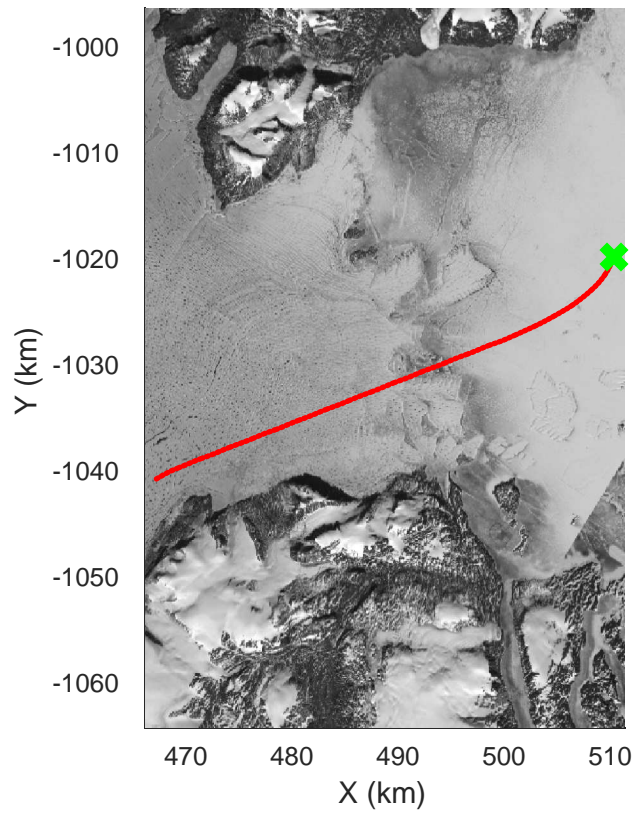

North Flux 2
20170322_04_040
Polar Stereograph 70N/-45E