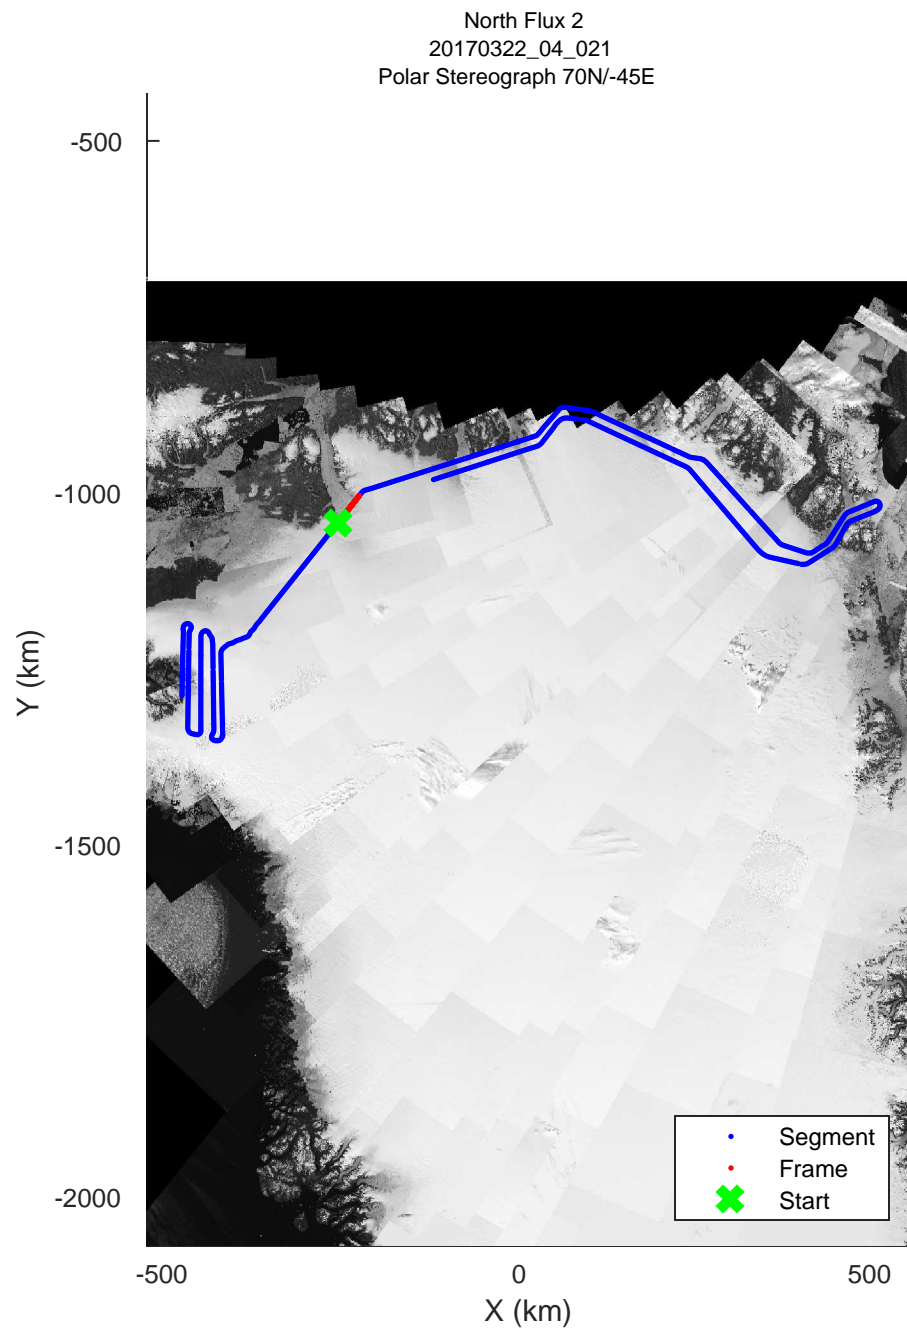

rds 2017\_Greenland\_P3: "North Flux 2" 20170322\_04\_019: 13:32:14.4 to 13:38:27.7 GPS

rds 2017\_Greenland\_P3: "North Flux 2" 20170322\_04\_020: 13:38:30.0 to 13:44:40.4 GPS

rds 2017\_Greenland\_P3: "North Flux 2" 20170322\_04\_020: 13:38:30.0 to 13:44:40.4 GPS