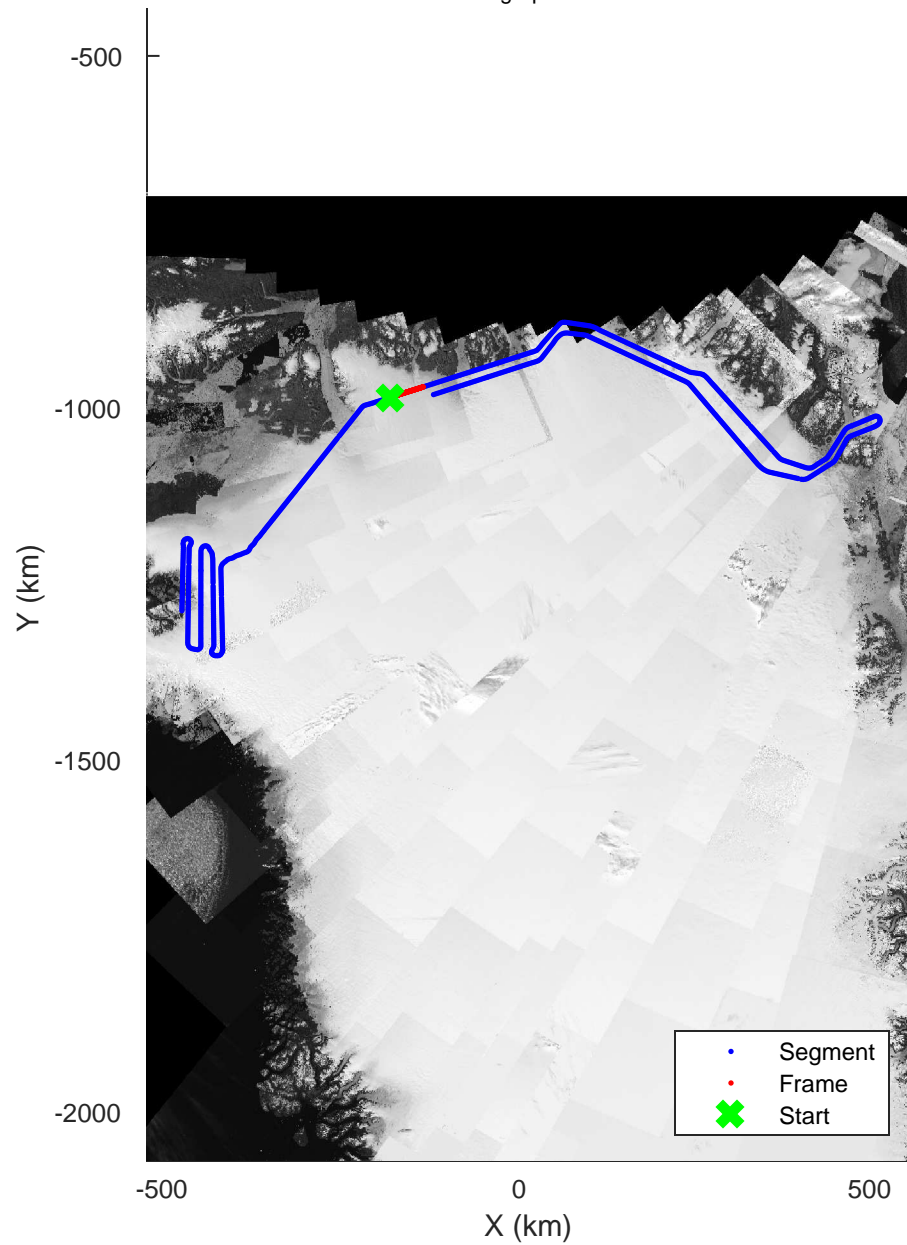

rds 2017\_Greenland\_P3: "North Flux 2" 20170322\_04\_021: 13:44:42.3 to 13:51:02.9 GPS

rds 2017\_Greenland\_P3: "North Flux 2" 20170322\_04\_021: 13:44:42.3 to 13:51:02.9 GPS

rds 2017\_Greenland\_P3: "North Flux 2" 20170322\_04\_022: 13:51:05.6 to 13:57:43.6 GPS

rds 2017\_Greenland\_P3: "North Flux 2" 20170322\_04\_022: 13:51:05.6 to 13:57:43.6 GPS

North Flux 2  
20170322\_04\_023  
Polar Stereograph 70N/-45E

rds 2017\_Greenland\_P3: "North Flux 2" 20170322\_04\_023: 13:57:45.5 to 14:04:06.1 GPS