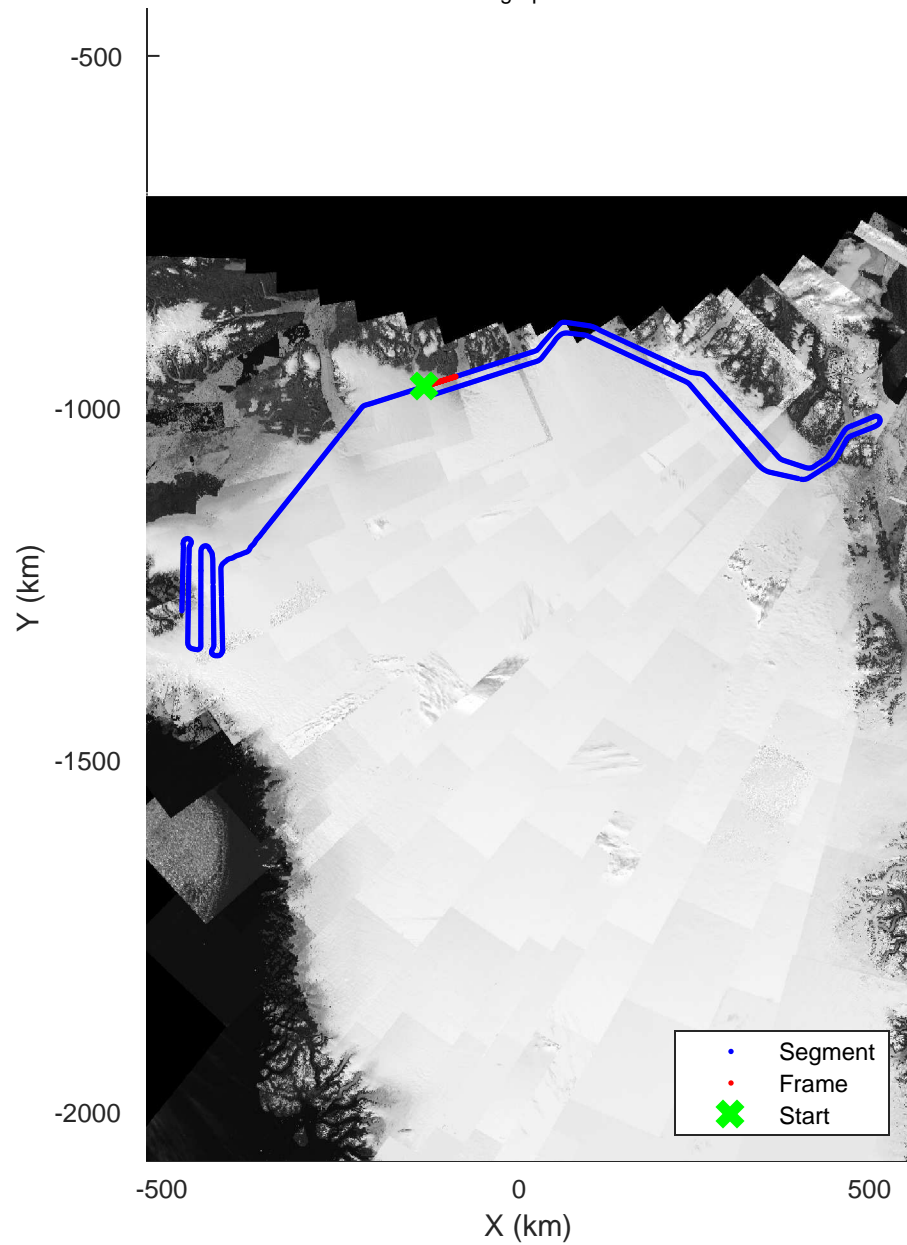

rds 2017\_Greenland\_P3: "North Flux 2" 20170322\_04\_022: 13:51:05.6 to 13:57:43.6 GPS

North Flux 2  
20170322\_04\_023  
Polar Stereograph 70N/-45E

rds 2017\_Greenland\_P3: "North Flux 2" 20170322\_04\_023: 13:57:45.5 to 14:04:06.1 GPS

rds 2017\_Greenland\_P3: "North Flux 2" 20170322\_04\_023: 13:57:45.5 to 14:04:06.1 GPS

North Flux 2  
20170322\_04\_024  
Polar Stereograph 70N/-45E

rds 2017\_Greenland\_P3: "North Flux 2" 20170322\_04\_024: 14:04:07.7 to 14:10:25.4 GPS