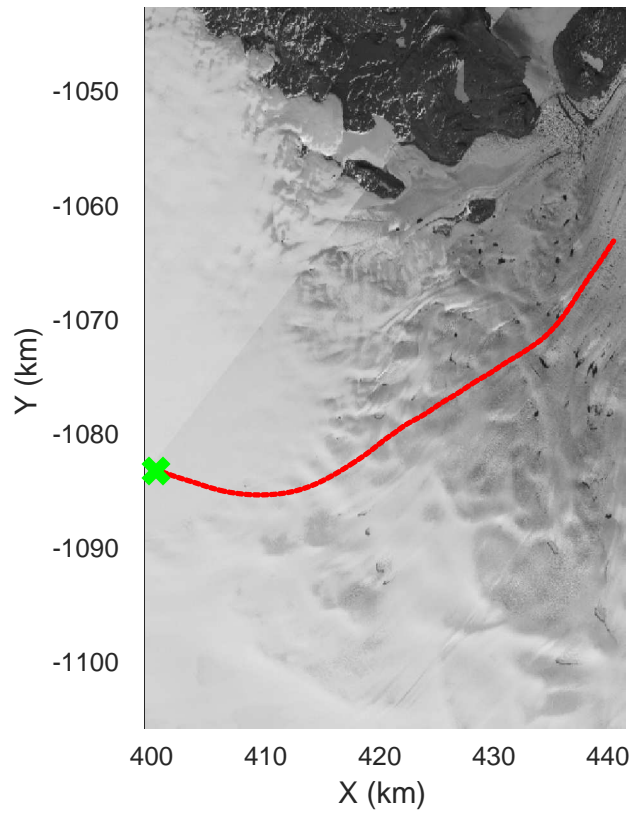

North Flux 2  
20170322\_04\_036  
Polar Stereograph 70N/-45E

rds 2017\_Greenland\_P3: "North Flux 2" 20170322\_04\_036: 15:19:19.8 to 15:25:34.5 GPS

rds 2017\_Greenland\_P3: "North Flux 2" 20170322\_04\_036: 15:19:19.8 to 15:25:34.5 GPS