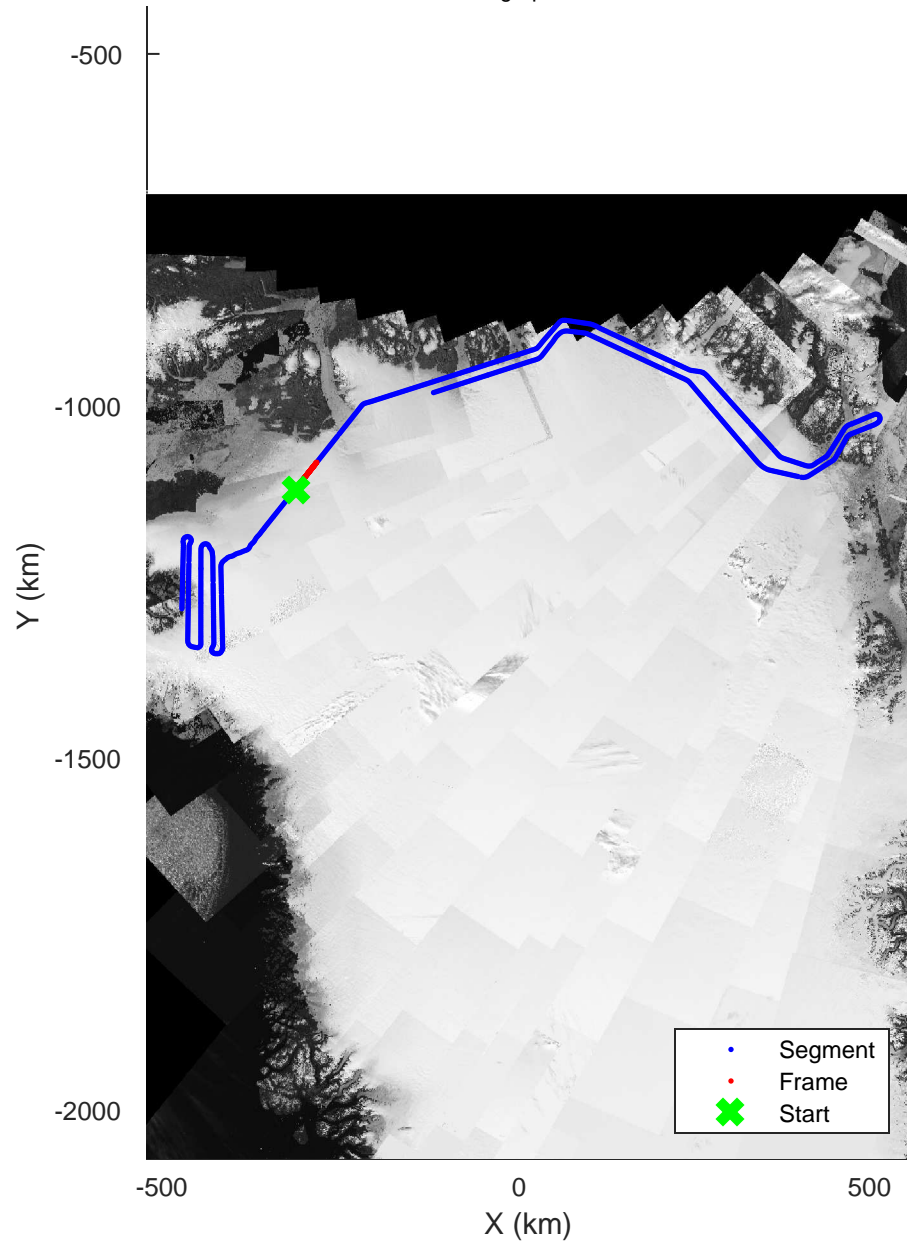

North Flux 2
20170322_04_019
Polar Stereograph 70N/-45E