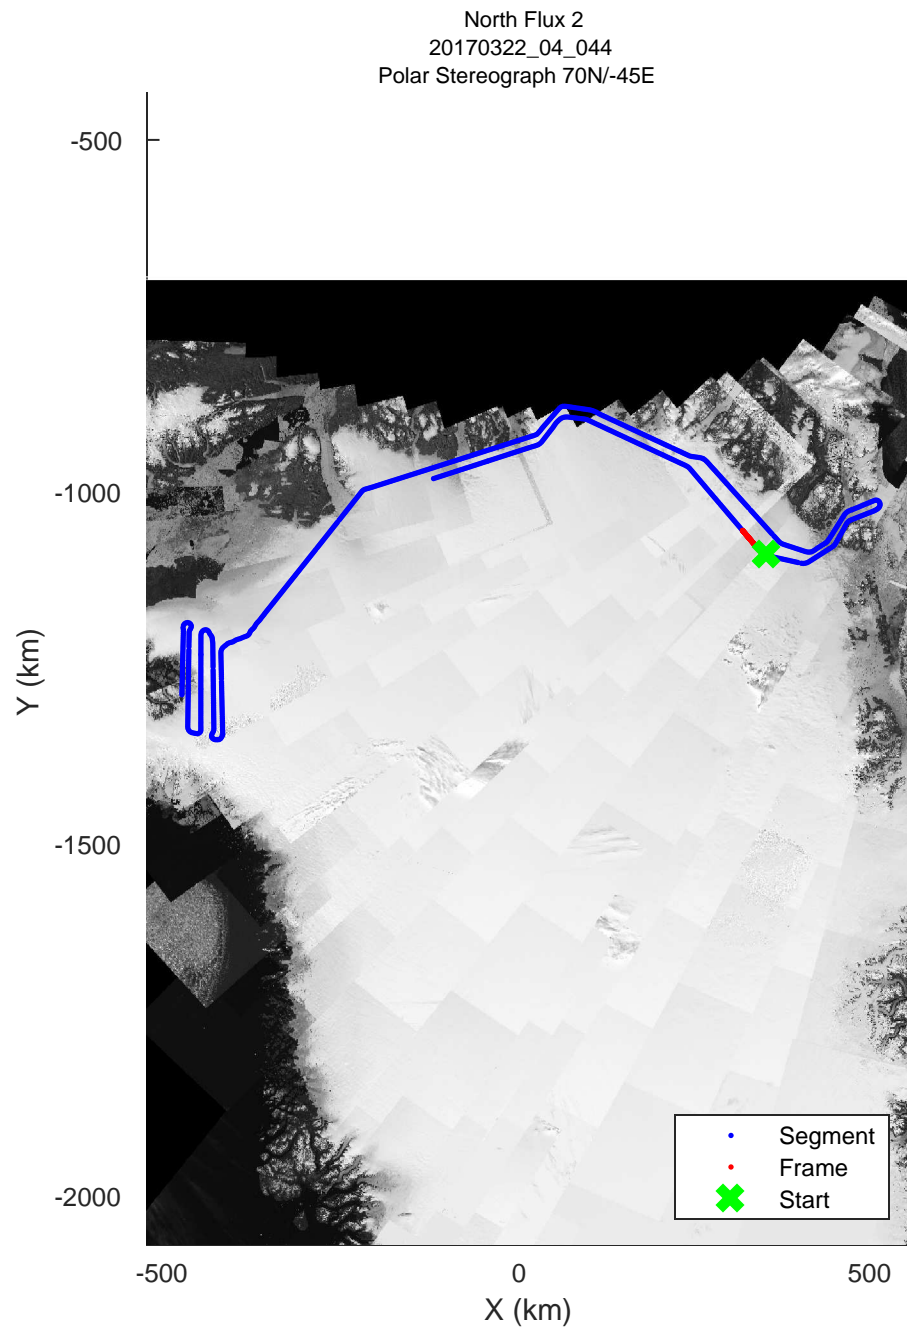

rds 2017\_Greenland\_P3: "North Flux 2" 20170322\_04\_041: 15:52:43.0 to 15:59:16.7 GPS

North Flux 2  
20170322\_04\_042  
Polar Stereograph 70N/-45E

rds 2017\_Greenland\_P3: "North Flux 2" 20170322\_04\_042: 15:59:18.6 to 16:05:39.2 GPS

rds 2017\_Greenland\_P3: "North Flux 2" 20170322\_04\_042: 15:59:18.6 to 16:05:39.2 GPS

rds 2017\_Greenland\_P3: "North Flux 2" 20170322\_04\_043: 16:05:41.3 to 16:11:57.5 GPS

rds 2017\_Greenland\_P3: "North Flux 2" 20170322\_04\_043: 16:05:41.3 to 16:11:57.5 GPS