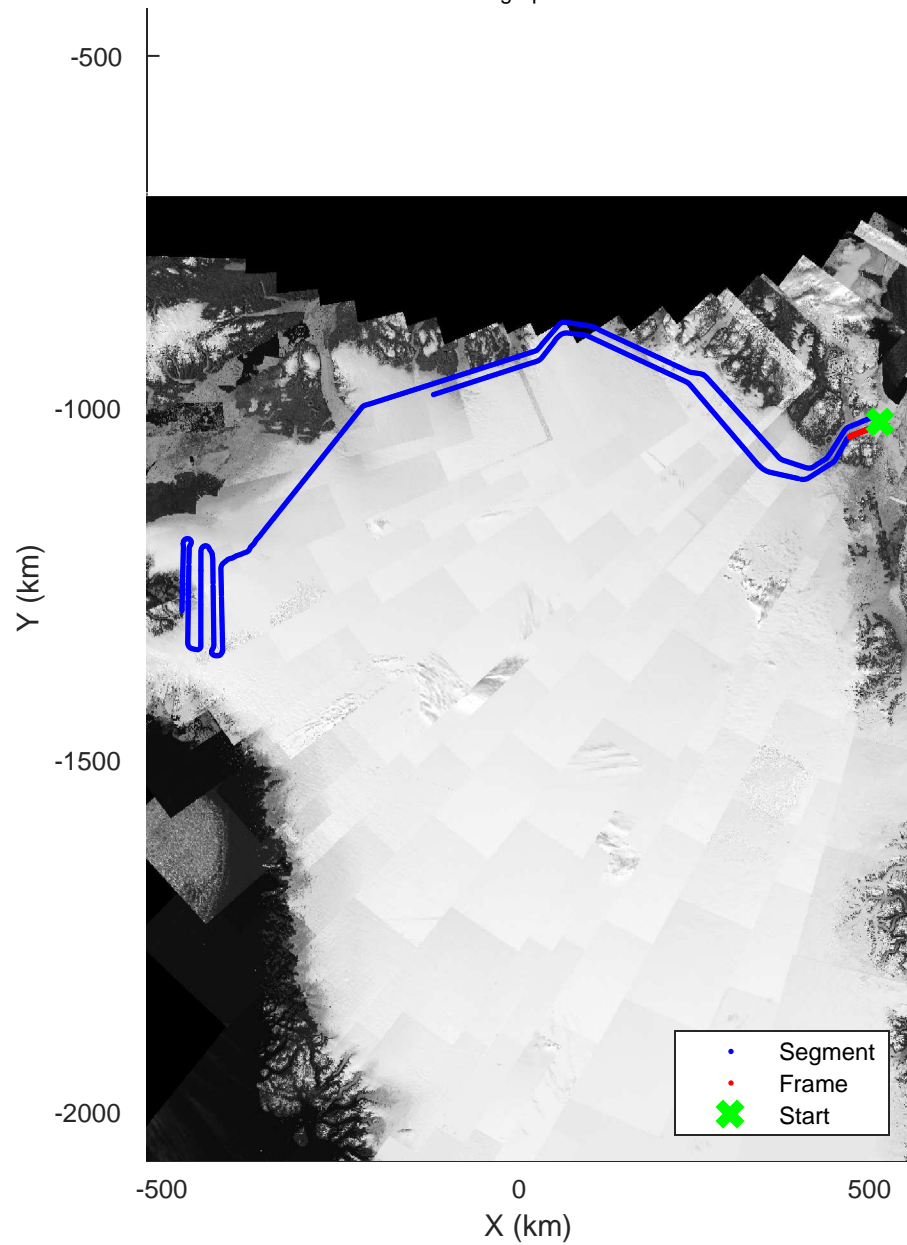

rds 2017\_Greenland\_P3: "North Flux 2" 20170322\_04\_039: 15:38:38.3 to 15:45:38.3 GPS

rds 2017\_Greenland\_P3: "North Flux 2" 20170322\_04\_039: 15:38:38.3 to 15:45:38.3 GPS

North Flux 2  
20170322\_04\_040  
Polar Stereograph 70N/-45E