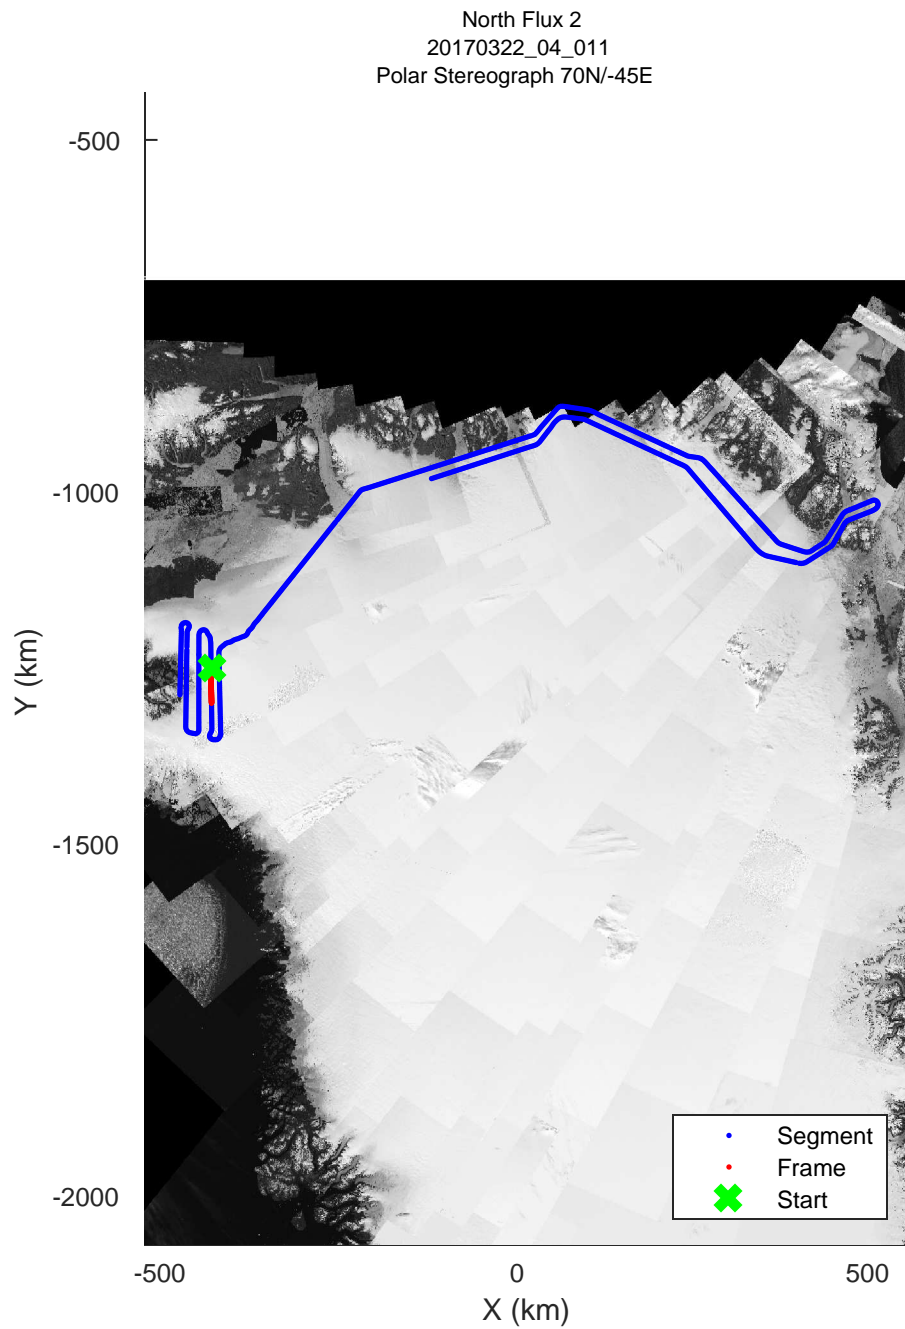

rds 2017\_Greenland\_P3: "North Flux 2" 20170322\_04\_009: 12:29:46.3 to 12:36:11.3 GPS

rds 2017\_Greenland\_P3: "North Flux 2" 20170322\_04\_010: 12:36:12.9 to 12:42:30.5 GPS

rds 2017\_Greenland\_P3: "North Flux 2" 20170322\_04\_010: 12:36:12.9 to 12:42:30.5 GPS