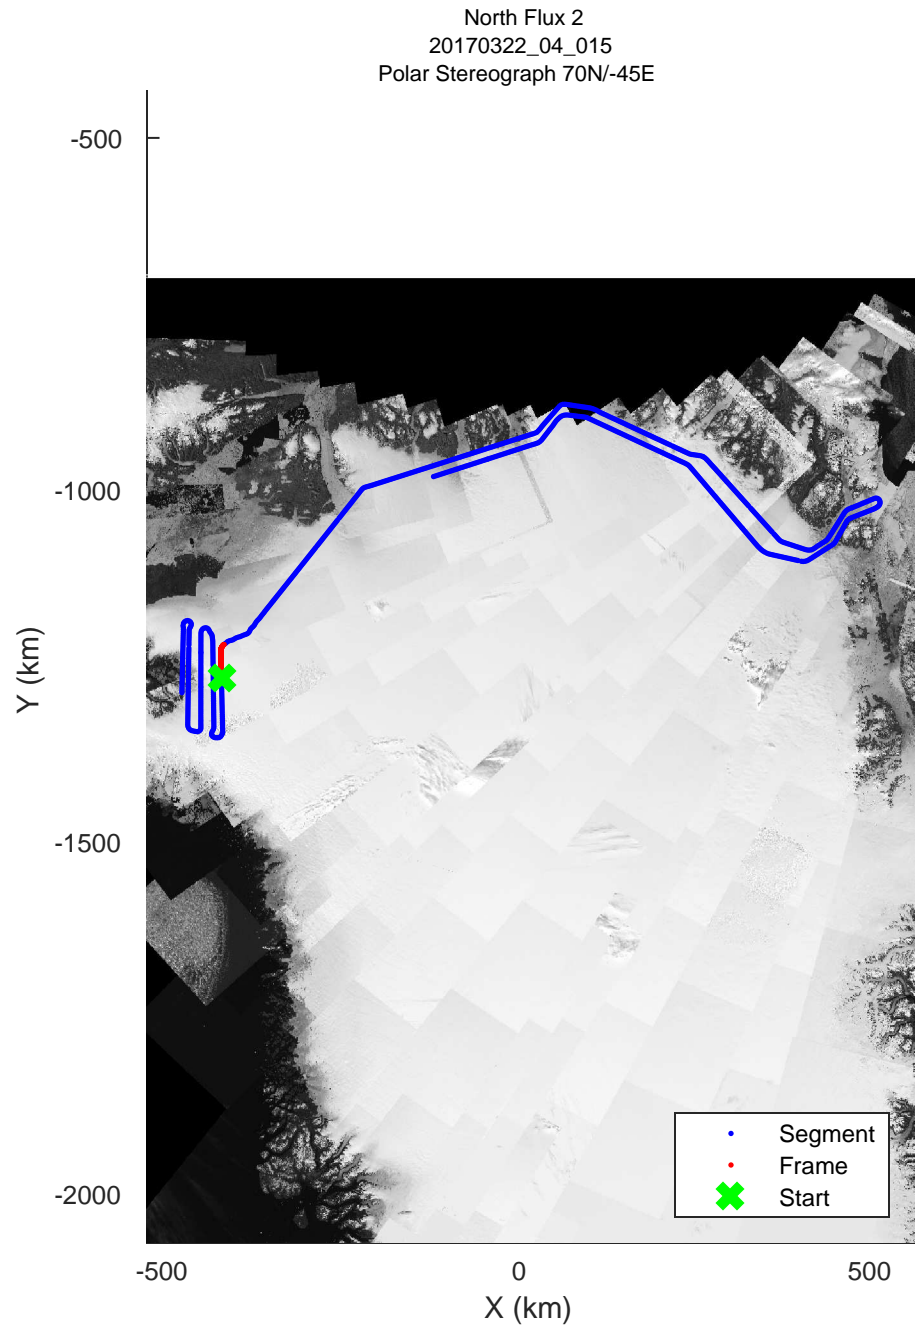

rds 2017\_Greenland\_P3: "North Flux 2" 20170322\_04\_013: 12:55:06.9 to 13:01:37.7 GPS

rds 2017\_Greenland\_P3: "North Flux 2" 20170322\_04\_014: 13:01:40.2 to 13:07:30.2 GPS

rds 2017\_Greenland\_P3: "North Flux 2" 20170322\_04\_014: 13:01:40.2 to 13:07:30.2 GPS