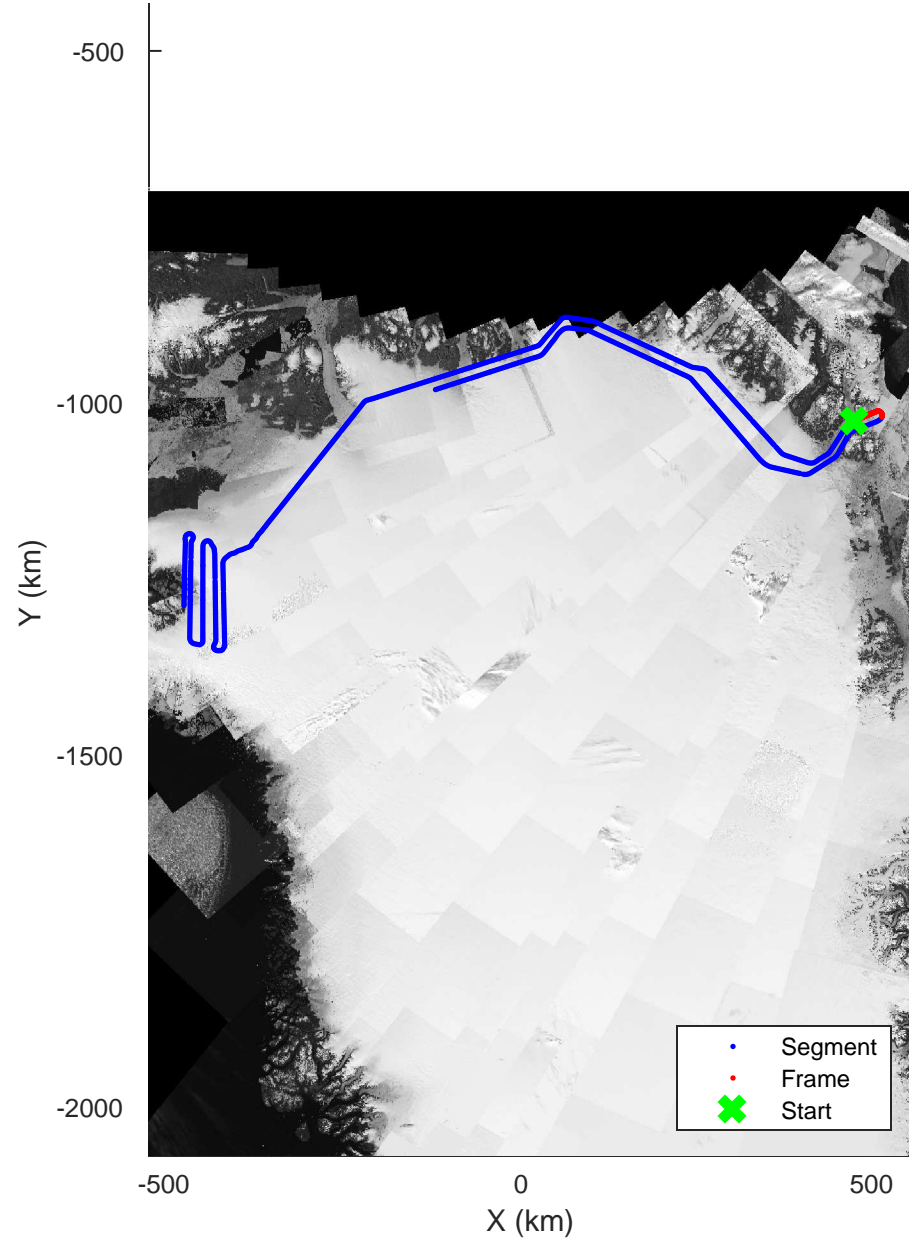

rds 2017\_Greenland\_P3: "North Flux 2" 20170322\_04\_038: 15:32:03.2 to 15:38:36.9 GPS

rds 2017\_Greenland\_P3: "North Flux 2" 20170322\_04\_038: 15:32:03.2 to 15:38:36.9 GPS

North Flux 2  
 20170322\_04\_039  
 Polar Stereograph 70N/-45E