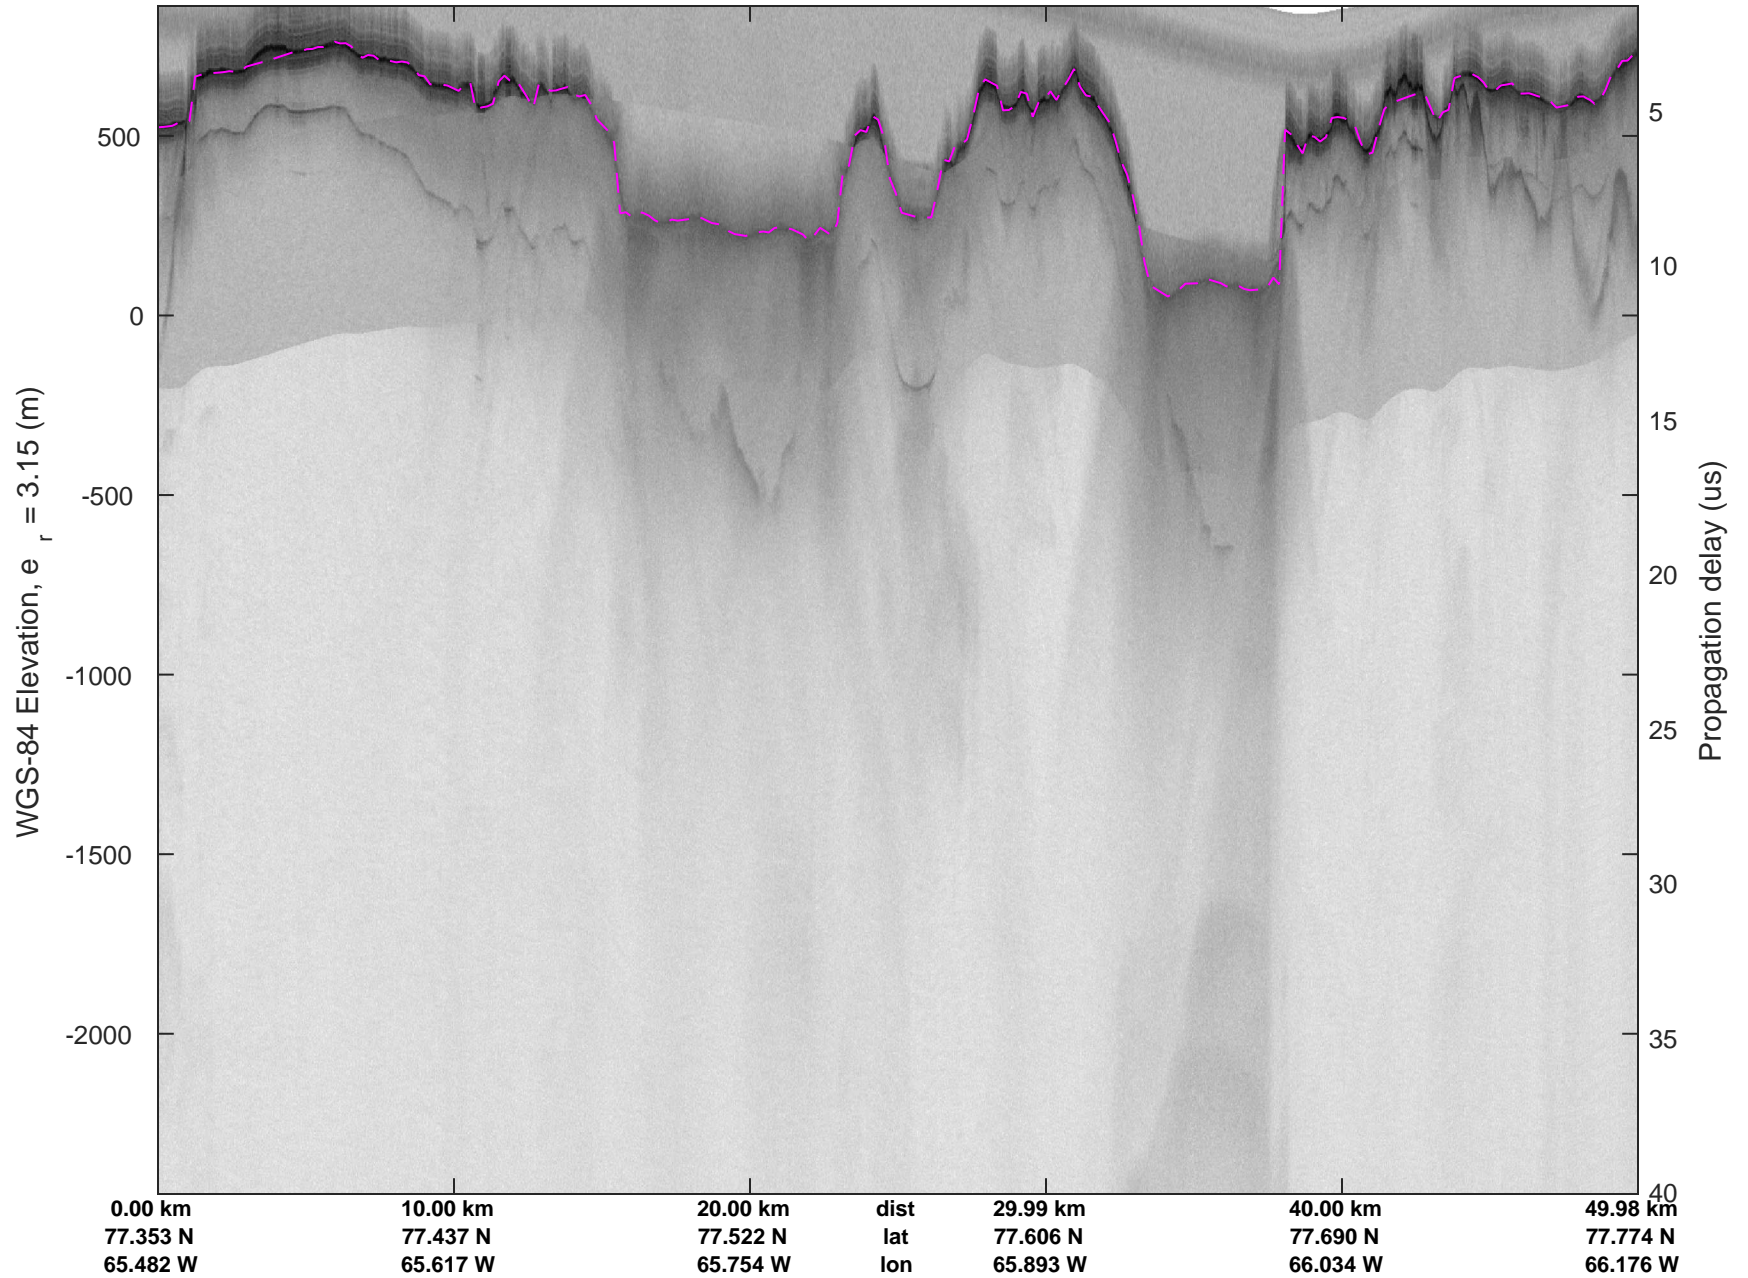

rds 2017\_Greenland\_P3: "North Flux 2" 20170322\_04\_001: 11:39:50.5 to 11:46:03.8 GPS

rds 2017\_Greenland\_P3: "North Flux 2" 20170322\_04\_001: 11:39:50.5 to 11:46:03.8 GPS

North Flux 2  
20170322\_04\_002  
Polar Stereograph 70N/-45E

rds 2017\_Greenland\_P3: "North Flux 2" 20170322\_04\_002: 11:46:05.8 to 11:52:14.7 GPS

rds 2017\_Greenland\_P3: "North Flux 2" 20170322\_04\_002: 11:46:05.8 to 11:52:14.7 GPS

North Flux 2  
20170322\_04\_003  
Polar Stereograph 70N/-45E