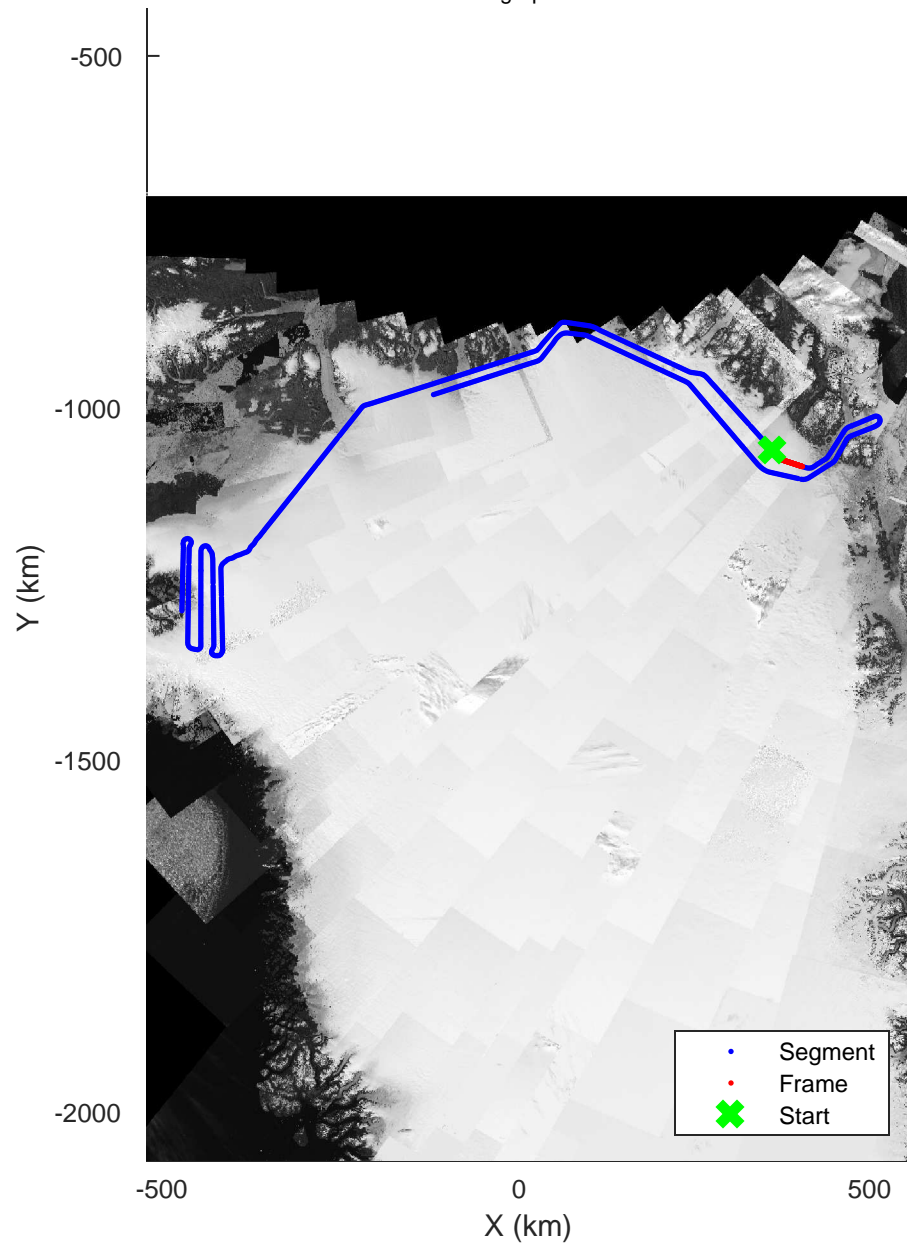

North Flux 2  
20170322\_04\_035  
Polar Stereograph 70N/-45E

rds 2017\_Greenland\_P3: "North Flux 2" 20170322\_04\_035: 15:13:02.0 to 15:19:18.2 GPS

rds 2017\_Greenland\_P3: "North Flux 2" 20170322\_04\_035: 15:13:02.0 to 15:19:18.2 GPS

North Flux 2  
20170322\_04\_036  
Polar Stereograph 70N/-45E

rds 2017\_Greenland\_P3: "North Flux 2" 20170322\_04\_036: 15:19:19.8 to 15:25:34.5 GPS

rds 2017\_Greenland\_P3: "North Flux 2" 20170322\_04\_036: 15:19:19.8 to 15:25:34.5 GPS