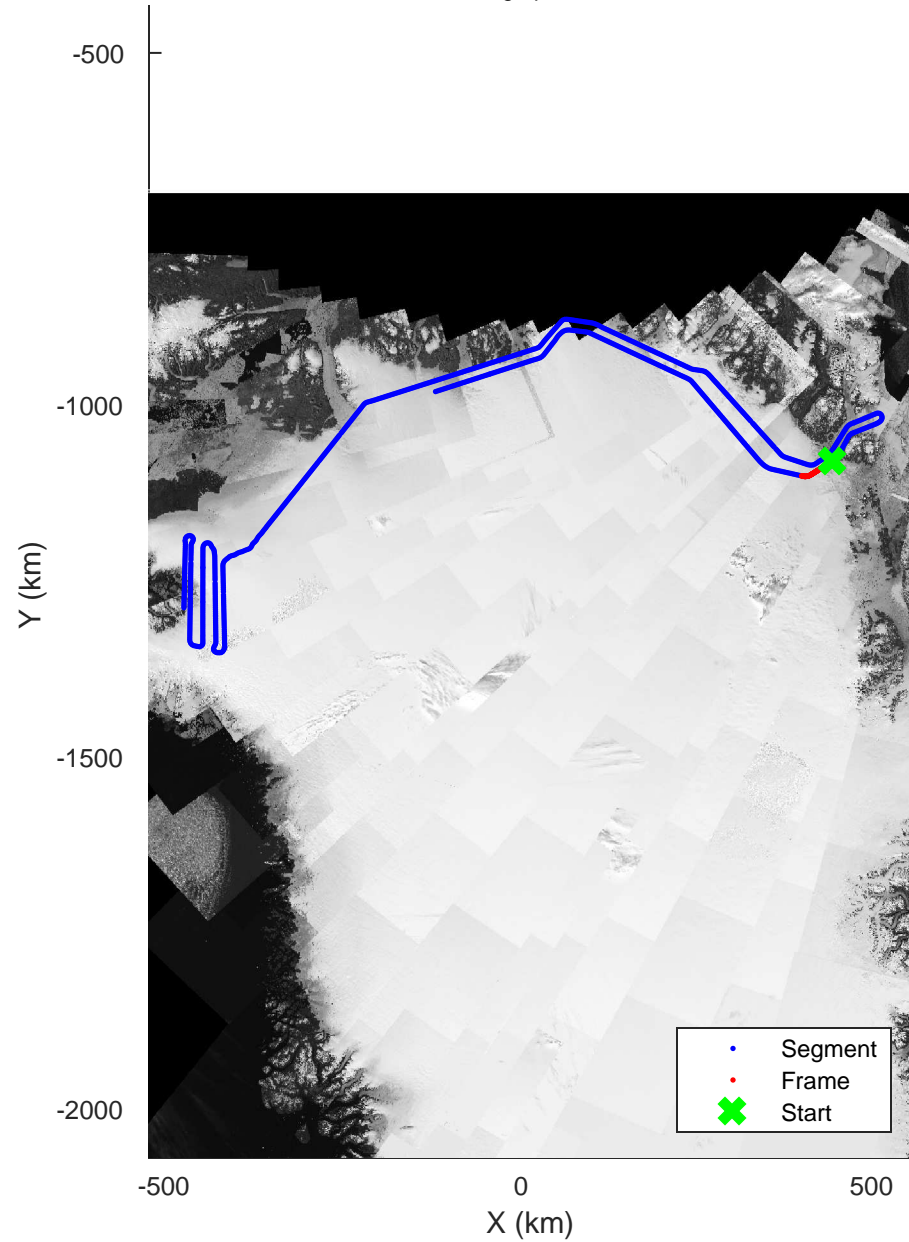

rds 2017\_Greenland\_P3: "North Flux 2" 20170322\_04\_040: 15:45:40.2 to 15:52:40.1 GPS

rds 2017\_Greenland\_P3: "North Flux 2" 20170322\_04\_040: 15:45:40.2 to 15:52:40.1 GPS

rds 2017\_Greenland\_P3: "North Flux 2" 20170322\_04\_041: 15:52:43.0 to 15:59:16.7 GPS

rds 2017\_Greenland\_P3: "North Flux 2" 20170322\_04\_041: 15:52:43.0 to 15:59:16.7 GPS

North Flux 2  
20170322\_04\_042  
Polar Stereograph 70N/-45E

rds 2017\_Greenland\_P3: "North Flux 2" 20170322\_04\_042: 15:59:18.6 to 16:05:39.2 GPS