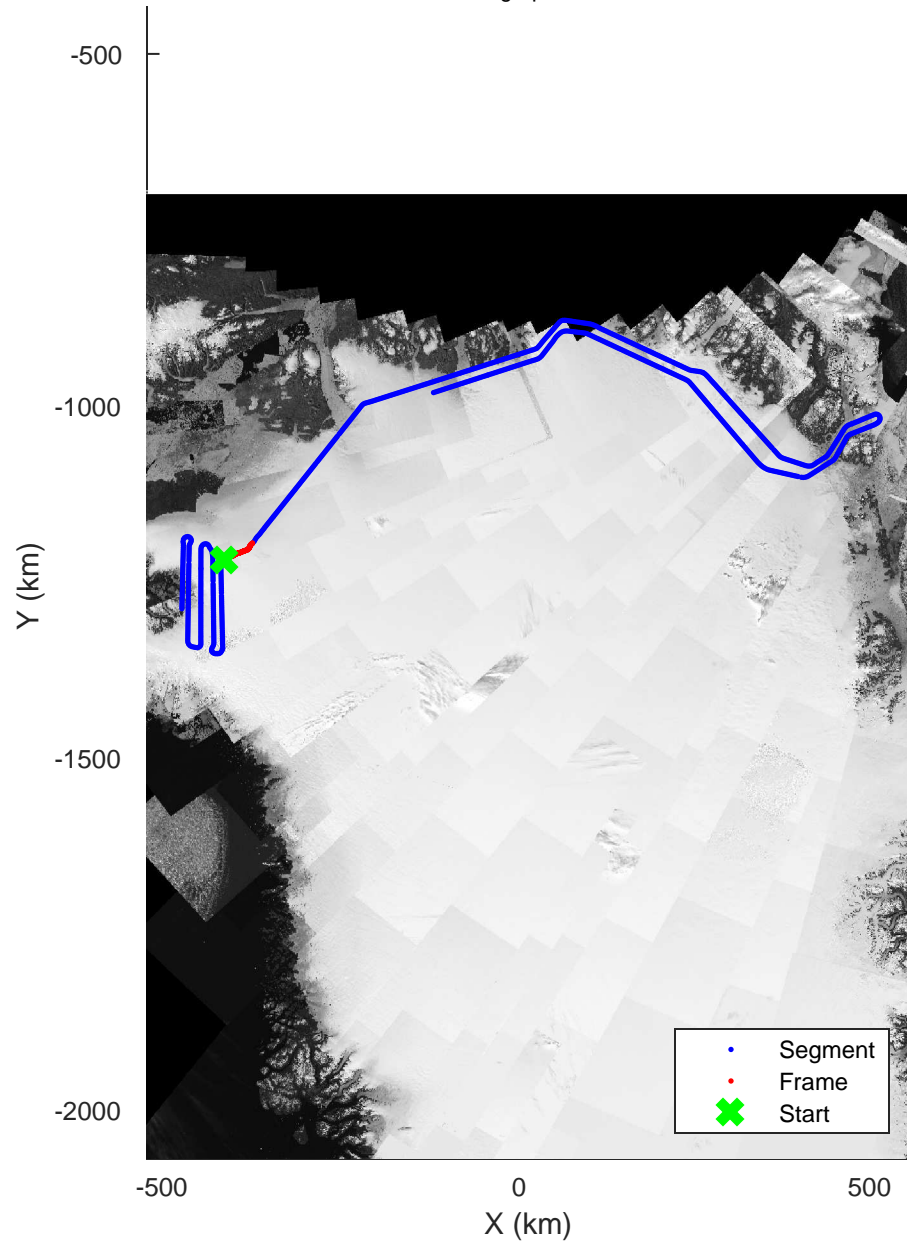

rds 2017\_Greenland\_P3: "North Flux 2" 20170322\_04\_015: 13:07:32.9 to 13:13:31.6 GPS

rds 2017\_Greenland\_P3: "North Flux 2" 20170322\_04\_015: 13:07:32.9 to 13:13:31.6 GPS

North Flux 2  
20170322\_04\_016  
Polar Stereograph 70N/-45E