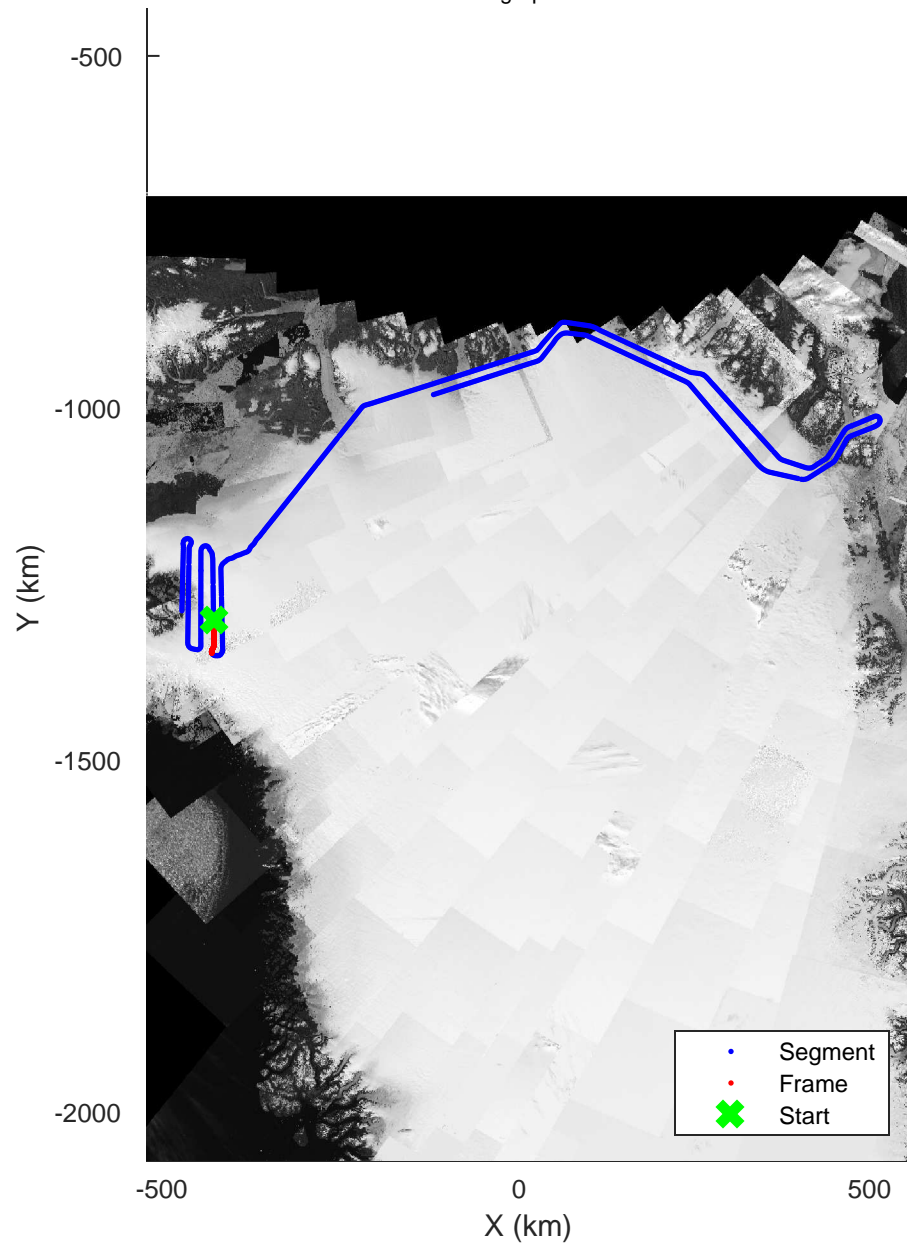

rds 2017\_Greenland\_P3: "North Flux 2" 20170322\_04\_011: 12:42:33.1 to 12:48:46.4 GPS

rds 2017\_Greenland\_P3: "North Flux 2" 20170322\_04\_011: 12:42:33.1 to 12:48:46.4 GPS

North Flux 2  
20170322\_04\_012  
Polar Stereograph 70N/-45E