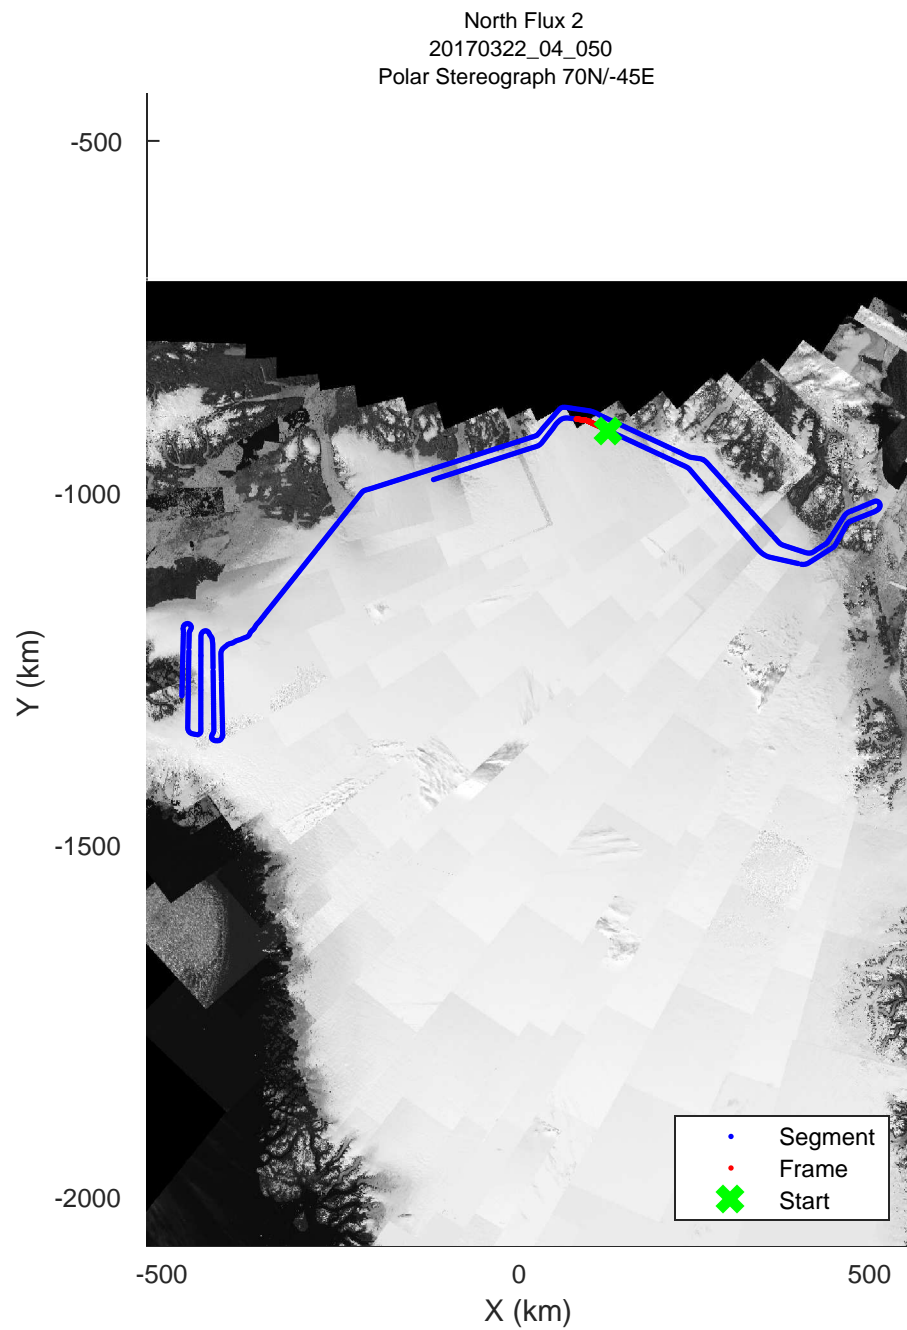

rds 2017\_Greenland\_P3: "North Flux 2" 20170322\_04\_048: 16:36:12.5 to 16:42:11.2 GPS

rds 2017\_Greenland\_P3: "North Flux 2" 20170322\_04\_049: 16:42:13.4 to 16:48:12.1 GPS

rds 2017\_Greenland\_P3: "North Flux 2" 20170322\_04\_049: 16:42:13.4 to 16:48:12.1 GPS