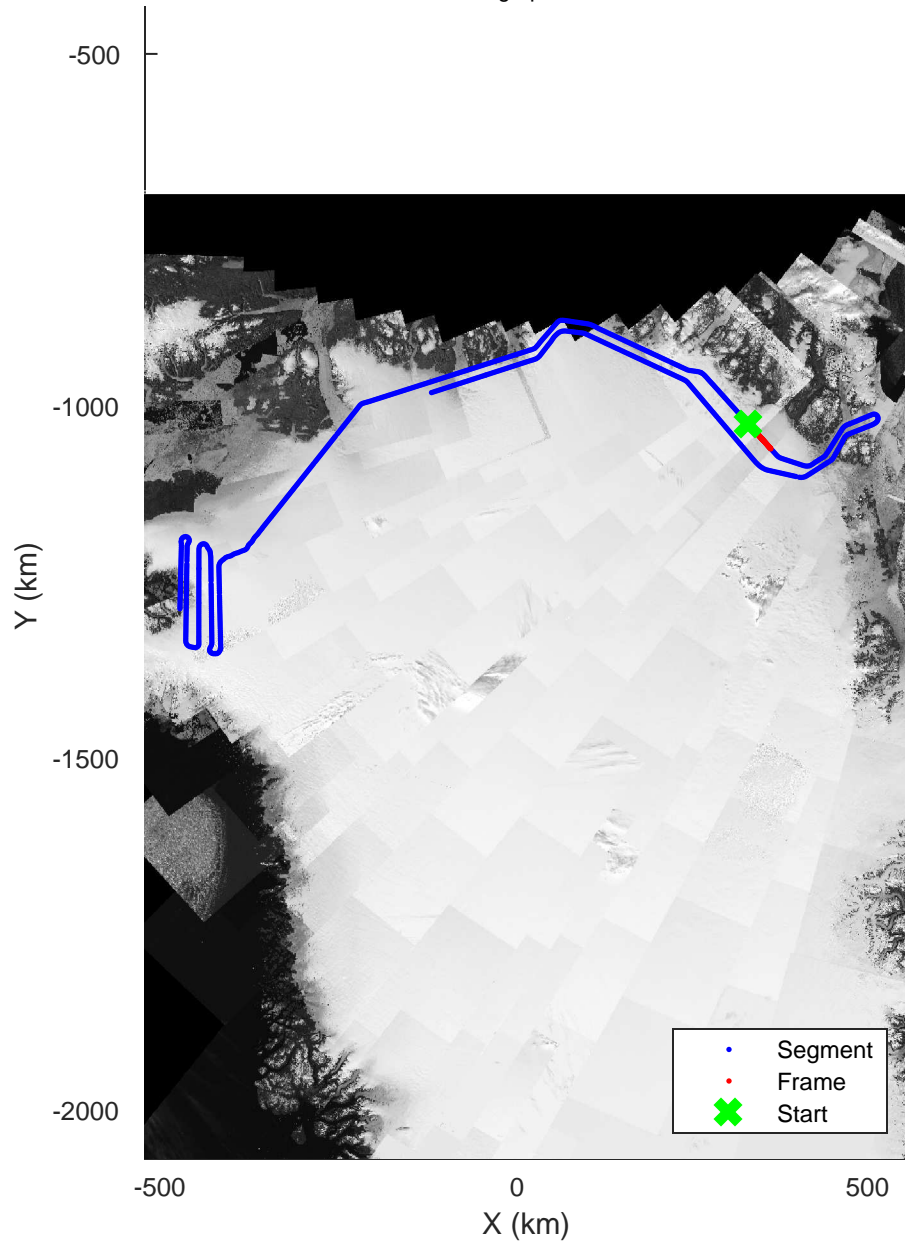

rds 2017\_Greenland\_P3: "North Flux 2" 20170322\_04\_032: 14:54:16.9 to 15:00:30.2 GPS

North Flux 2  
20170322\_04\_033  
Polar Stereograph 70N/-45E

rds 2017\_Greenland\_P3: "North Flux 2" 20170322\_04\_033: 15:00:31.8 to 15:06:43.7 GPS

rds 2017\_Greenland\_P3: "North Flux 2" 20170322\_04\_033: 15:00:31.8 to 15:06:43.7 GPS

rds 2017\_Greenland\_P3: "North Flux 2" 20170322\_04\_034: 15:06:45.2 to 15:12:59.9 GPS

rds 2017\_Greenland\_P3: "North Flux 2" 20170322\_04\_034: 15:06:45.2 to 15:12:59.9 GPS

North Flux 2  
20170322\_04\_035  
Polar Stereograph 70N/-45E

rds 2017\_Greenland\_P3: "North Flux 2" 20170322\_04\_035: 15:13:02.0 to 15:19:18.2 GPS

rds 2017\_Greenland\_P3: "North Flux 2" 20170322\_04\_035: 15:13:02.0 to 15:19:18.2 GPS