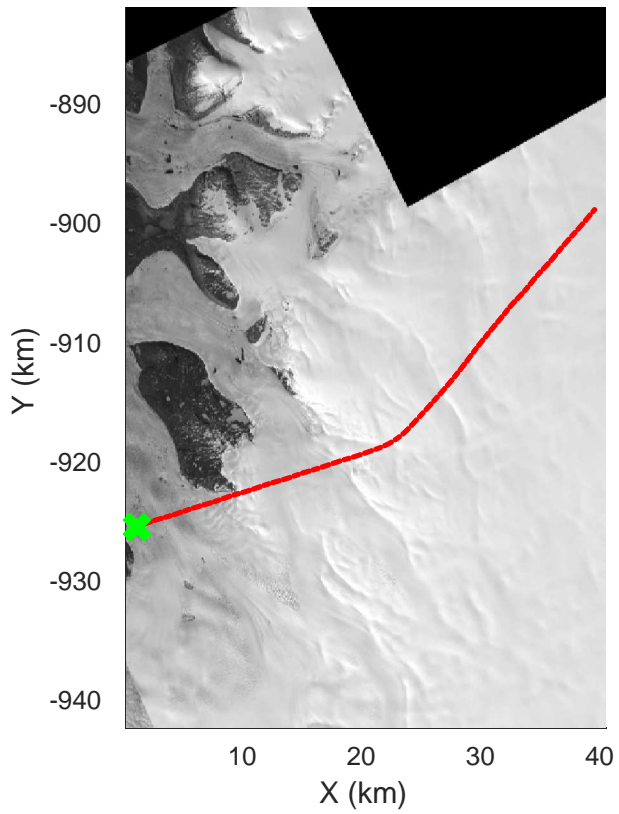

North Flux 2
20170322_04_027
Polar Stereograph 70N/-45E