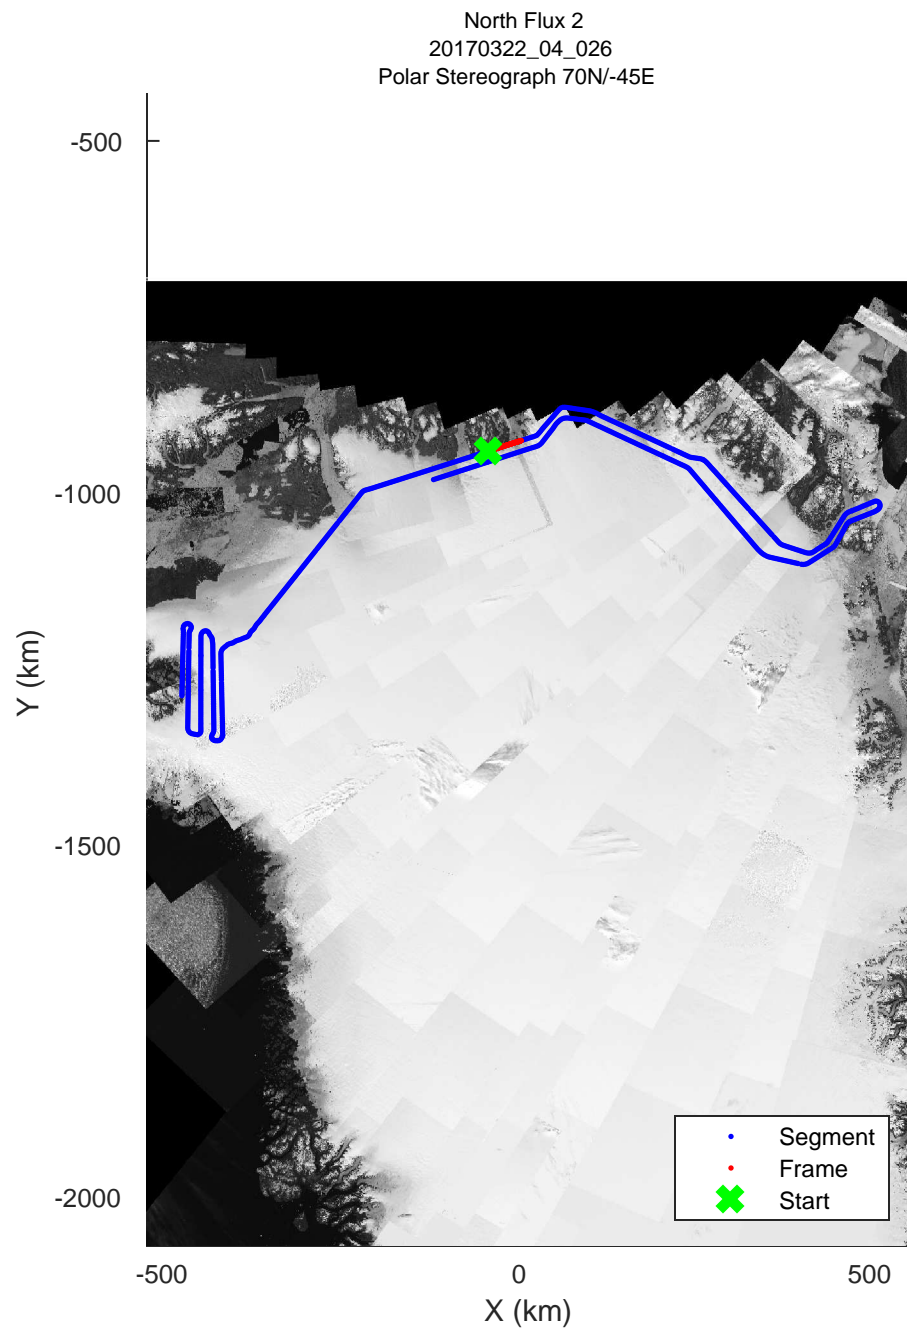

rds 2017\_Greenland\_P3: "North Flux 2" 20170322\_04\_024: 14:04:07.7 to 14:10:25.4 GPS

rds 2017\_Greenland\_P3: "North Flux 2" 20170322\_04\_025: 14:10:28.3 to 14:16:48.8 GPS

rds 2017\_Greenland\_P3: "North Flux 2" 20170322\_04\_025: 14:10:28.3 to 14:16:48.8 GPS