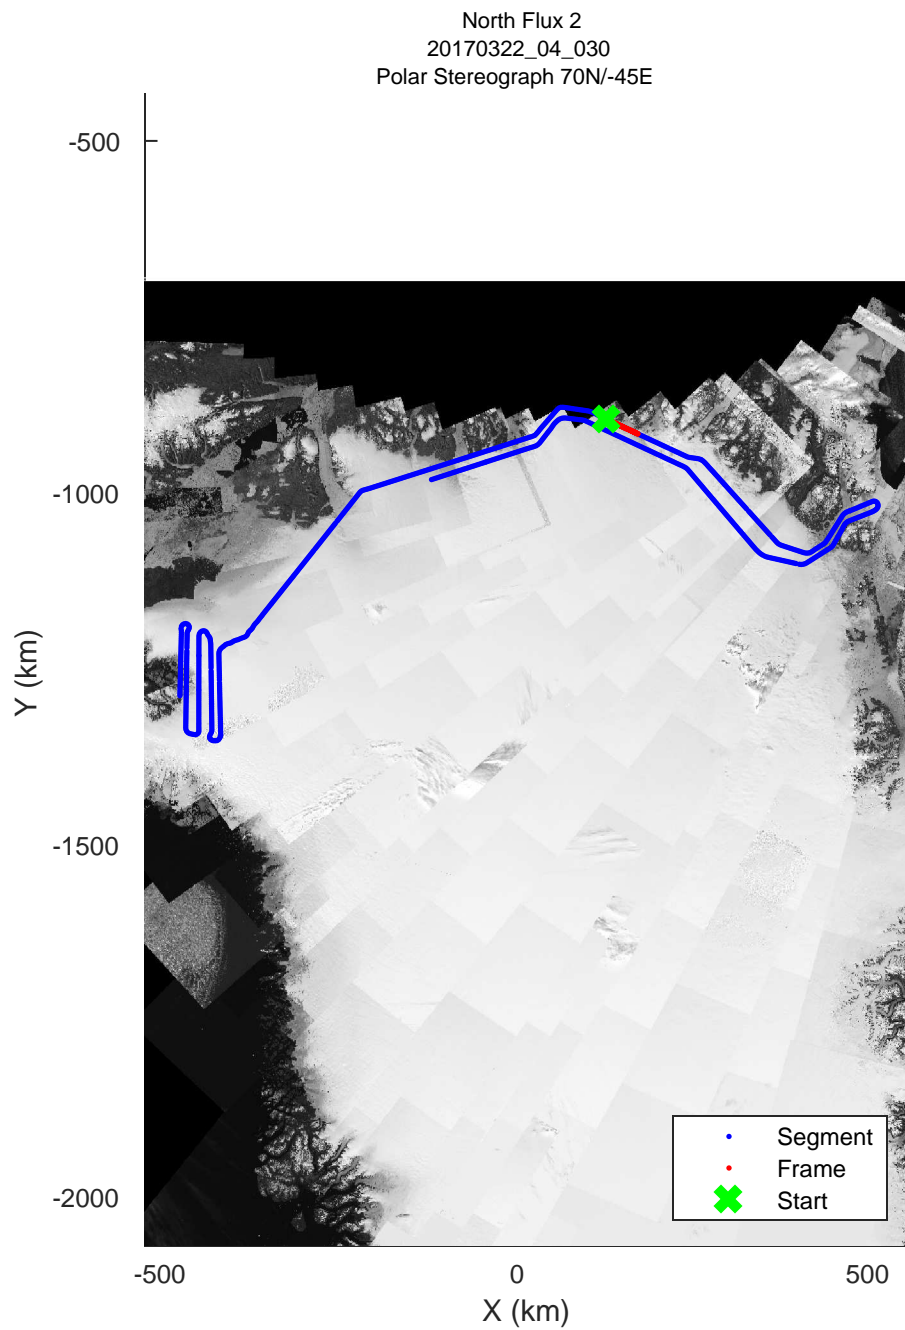

rds 2017\_Greenland\_P3: "North Flux 2" 20170322\_04\_028: 14:29:26.2 to 14:35:35.2 GPS

rds 2017\_Greenland\_P3: "North Flux 2" 20170322\_04\_029: 14:35:37.0 to 14:41:50.3 GPS

rds 2017\_Greenland\_P3: "North Flux 2" 20170322\_04\_029: 14:35:37.0 to 14:41:50.3 GPS