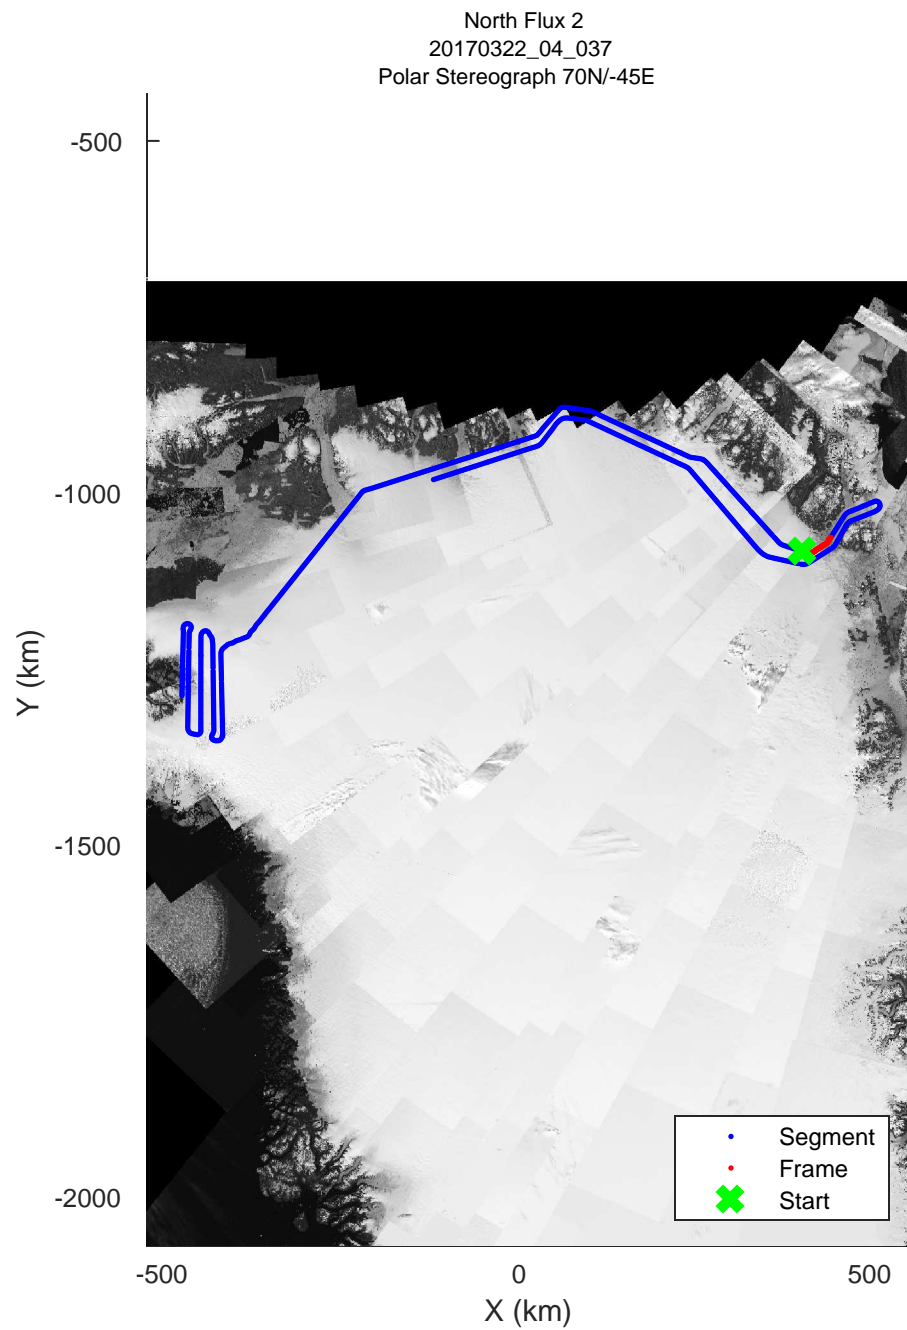

North Flux 2  
20170322\_04\_036  
Polar Stereograph 70N/-45E

rds 2017\_Greenland\_P3: "North Flux 2" 20170322\_04\_036: 15:19:19.8 to 15:25:34.5 GPS

rds 2017\_Greenland\_P3: "North Flux 2" 20170322\_04\_036: 15:19:19.8 to 15:25:34.5 GPS