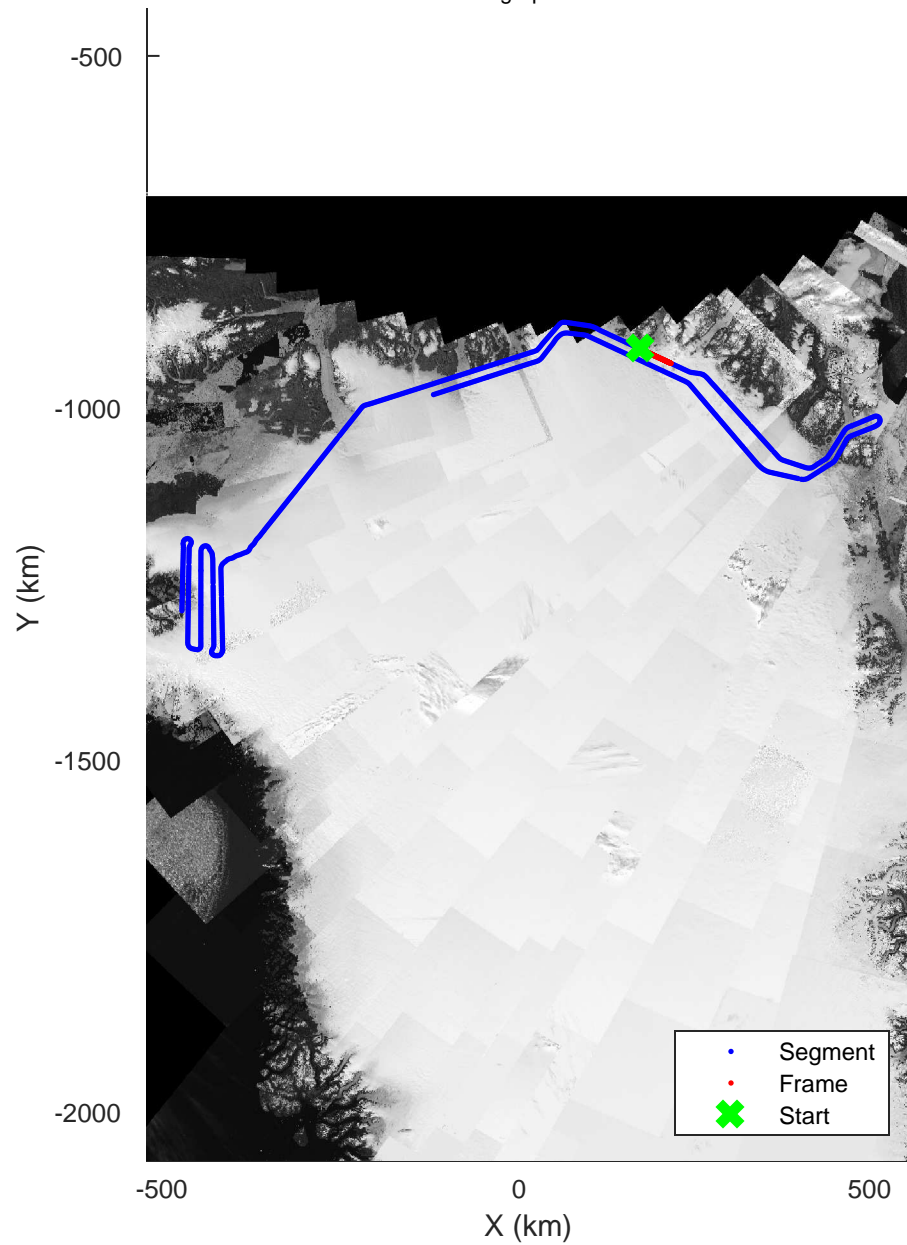

rds 2017\_Greenland\_P3: "North Flux 2" 20170322\_04\_030: 14:41:52.9 to 14:48:00.3 GPS

rds 2017\_Greenland\_P3: "North Flux 2" 20170322\_04\_030: 14:41:52.9 to 14:48:00.3 GPS

North Flux 2  
20170322\_04\_031  
Polar Stereograph 70N/-45E