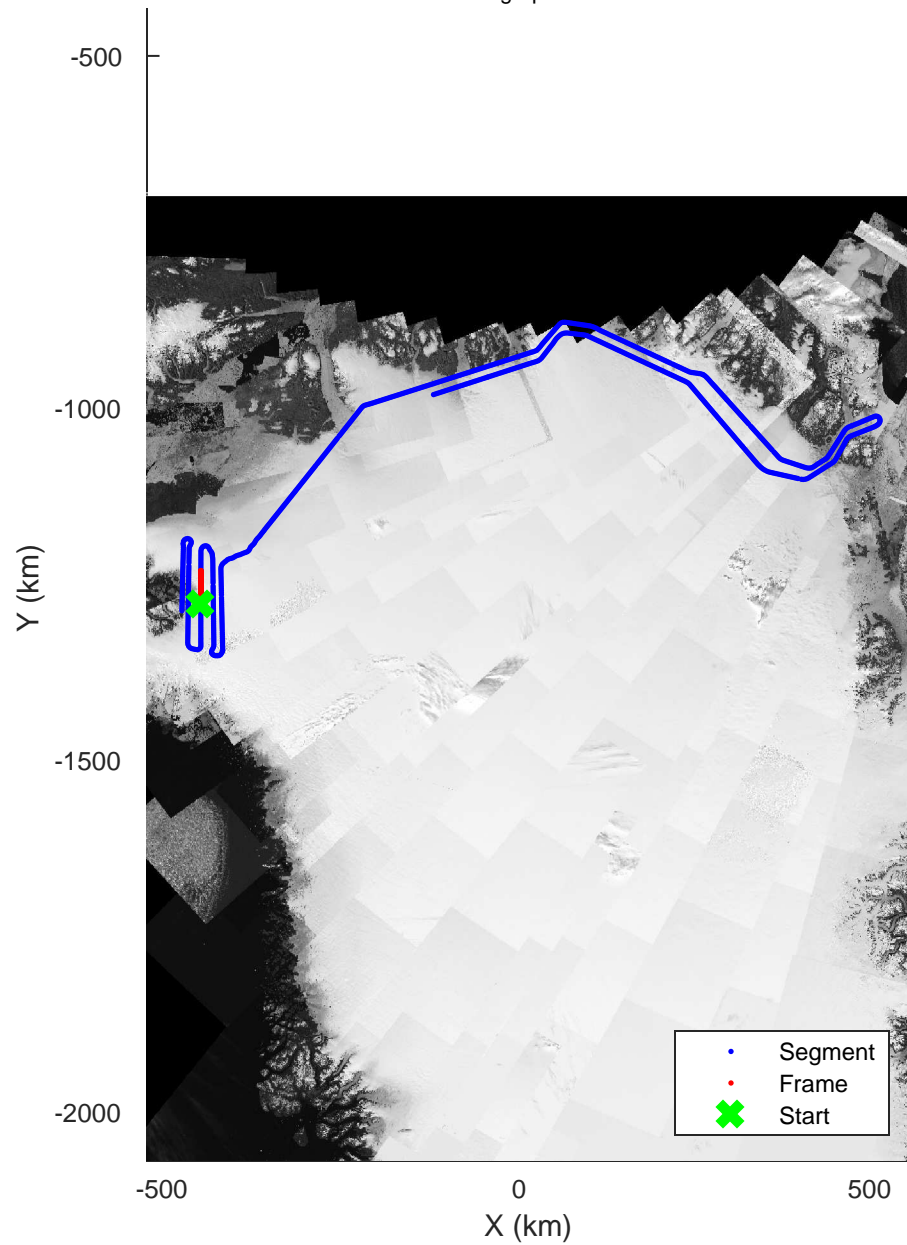

rds 2017\_Greenland\_P3: "North Flux 2" 20170322\_04\_007: 12:17:52.5 to 12:23:43.9 GPS

rds 2017\_Greenland\_P3: "North Flux 2" 20170322\_04\_007: 12:17:52.5 to 12:23:43.9 GPS

North Flux 2  
20170322\_04\_008  
Polar Stereograph 70N/-45E