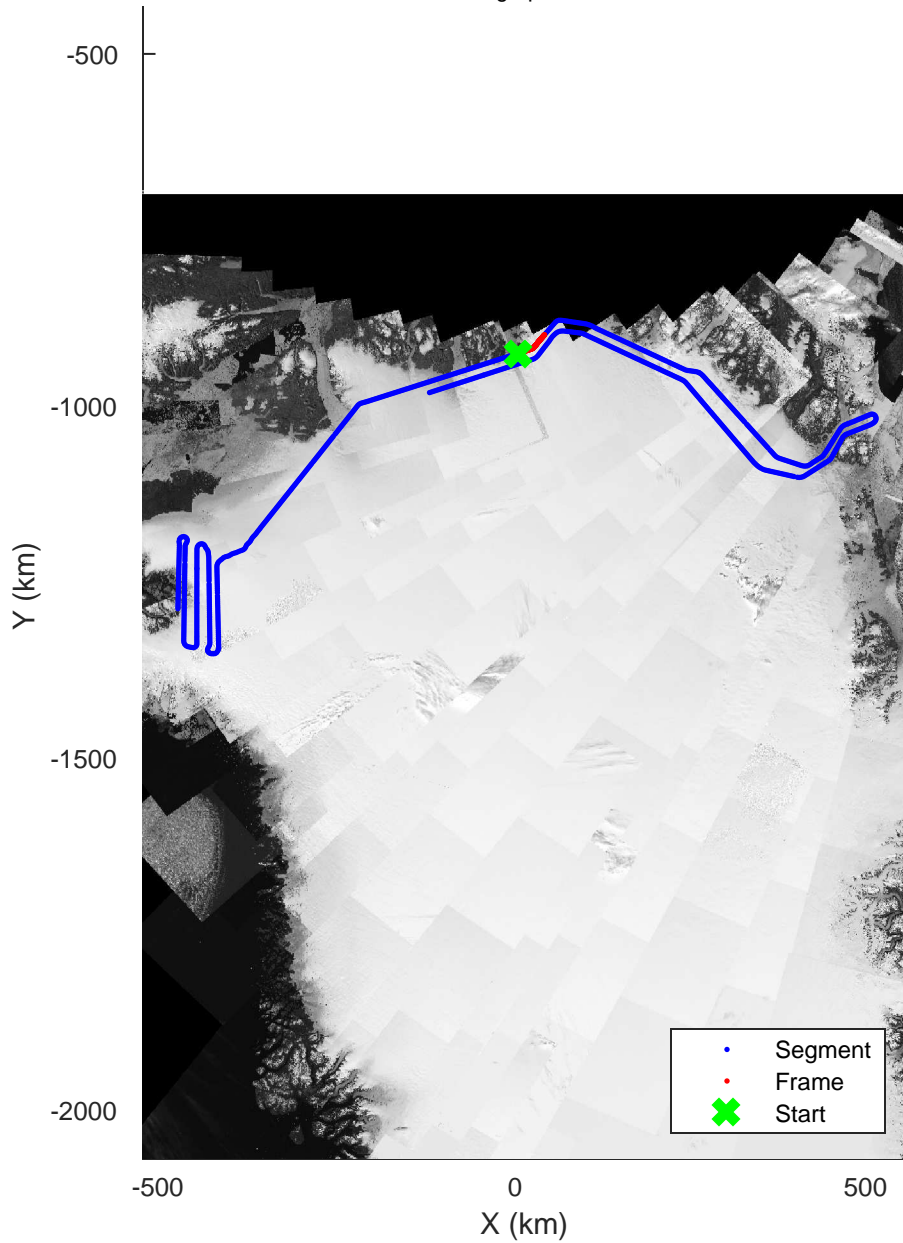

rds 2017\_Greenland\_P3: "North Flux 2" 20170322\_04\_026: 14:16:50.6 to 14:23:11.2 GPS

rds 2017\_Greenland\_P3: "North Flux 2" 20170322\_04\_026: 14:16:50.6 to 14:23:11.2 GPS

North Flux 2  
20170322\_04\_027  
Polar Stereograph 70N/-45E