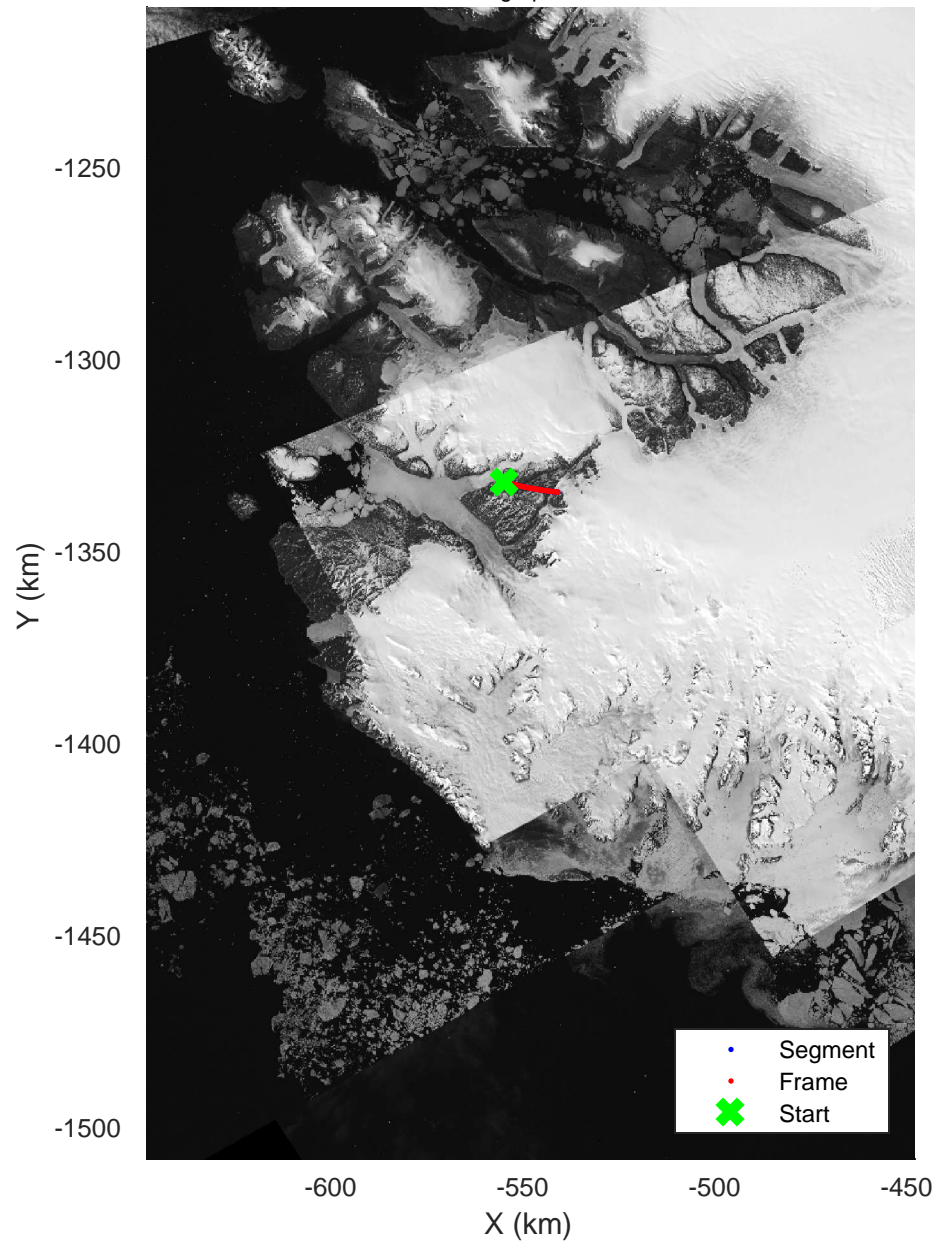

North Flux 2
20170322_03_001
Polar Stereograph 70N/-45E

rds 2017_Greenland_P3: "North Flux 2" 20170322_03_001: 11:24:60.0 to 11:26:47.9 GPS

rds 2017_Greenland_P3: "North Flux 2" 20170322_03_001: 11:24:60.0 to 11:26:47.9 GPS