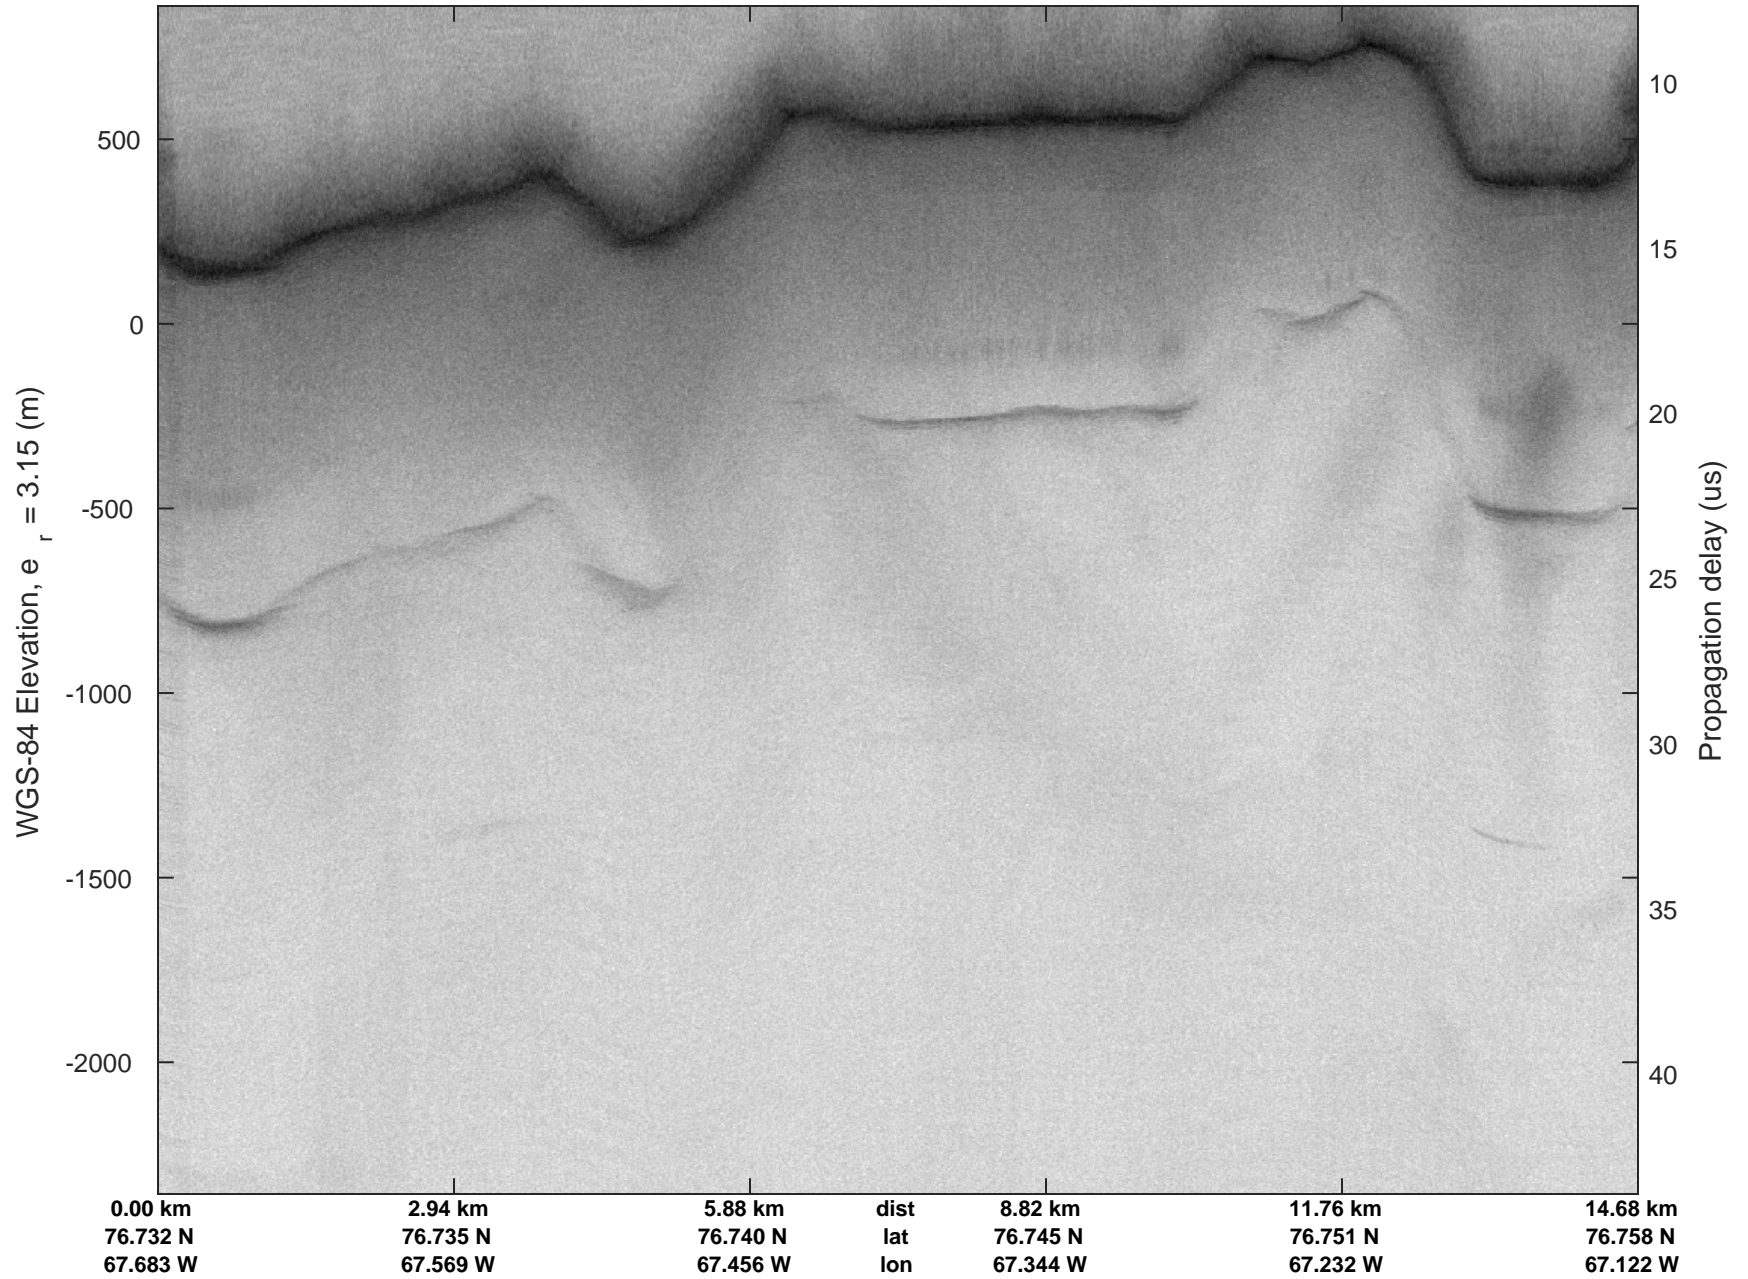

North Flux 2
20170322_03_001
Polar Stereograph 70N/-45E

rds 2017_Greenland_P3: "North Flux 2" 20170322_03_001: 11:24:60.0 to 11:26:47.9 GPS

rds 2017_Greenland_P3: "North Flux 2" 20170322_03_001: 11:24:60.0 to 11:26:47.9 GPS