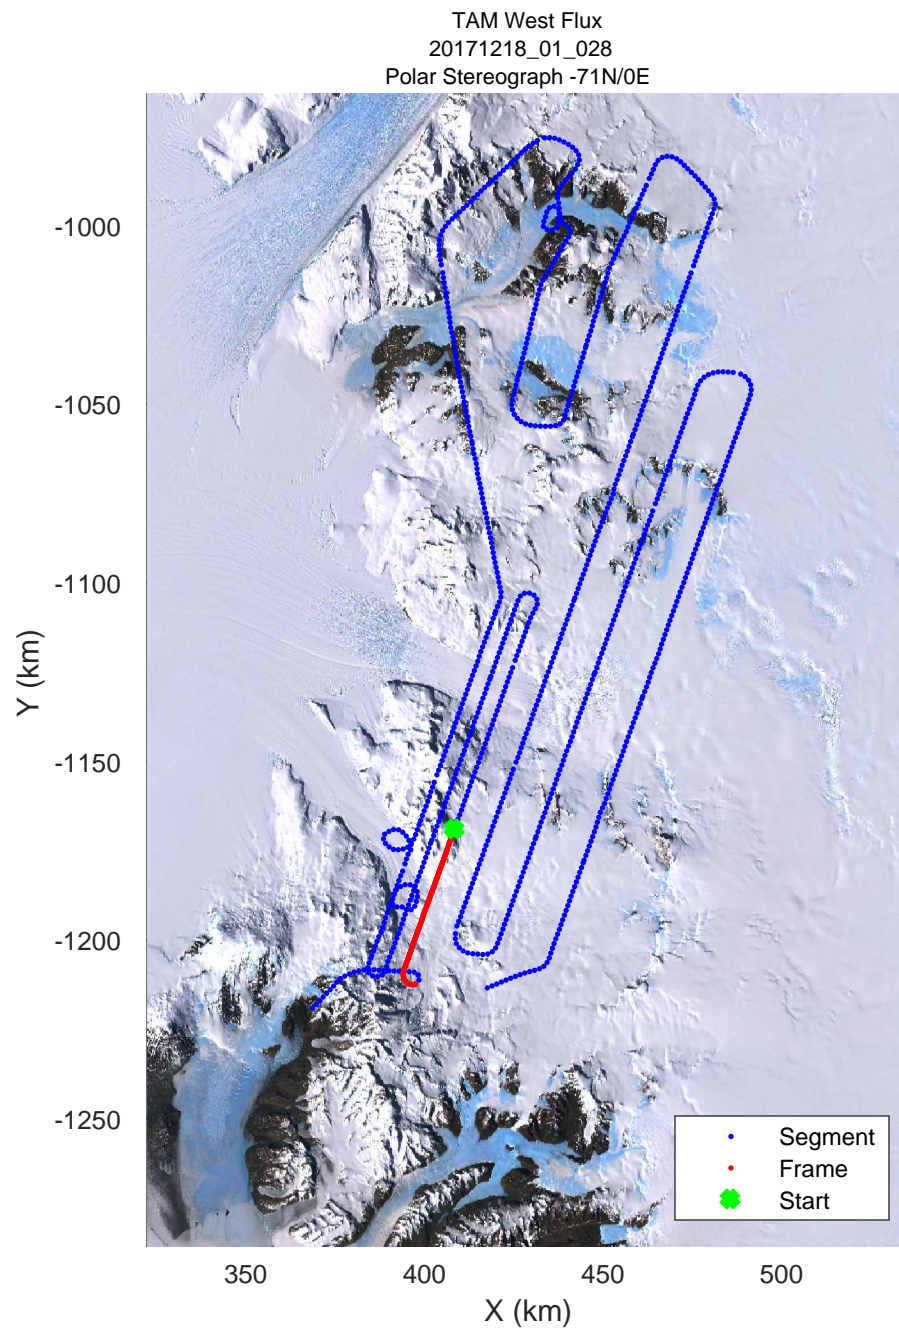

rds 2017_Antarctica_Basler: "TAM West Flux" 20171218_01_024: 00:11:02.9 to 00:21:33.4 GPS

rds 2017_Antarctica_Basler: "TAM West Flux" 20171218_01_025: 00:21:33.7 to 00:30:54.4 GPS

rds 2017_Antarctica_Basler: "TAM West Flux" 20171218_01_025: 00:21:33.7 to 00:30:54.4 GPS

rds 2017_Antarctica_Basler: "TAM West Flux" 20171218_01_026: 00:30:54.6 to 00:40:44.9 GPS

rds 2017_Antarctica_Basler: "TAM West Flux" 20171218_01_026: 00:30:54.6 to 00:40:44.9 GPS

rds 2017_Antarctica_Basler: "TAM West Flux" 20171218_01_027: 00:40:45.0 to 00:51:01.5 GPS

rds 2017_Antarctica_Basler: "TAM West Flux" 20171218_01_027: 00:40:45.0 to 00:51:01.5 GPS

rds 2017_Antarctica_Basler: "TAM West Flux" 20171218_01_028: 00:51:01.6 to 01:01:21.5 GPS

rds 2017_Antarctica_Basler: "TAM West Flux" 20171218_01_028: 00:51:01.6 to 01:01:21.5 GPS

rds 2017_Antarctica_Basler: "TAM West Flux" 20171218_01_029: 01:01:22.0 to 01:08:39.5 GPS

rds 2017_Antarctica_Basler: "TAM West Flux" 20171218_01_029: 01:01:22.0 to 01:08:39.5 GPS