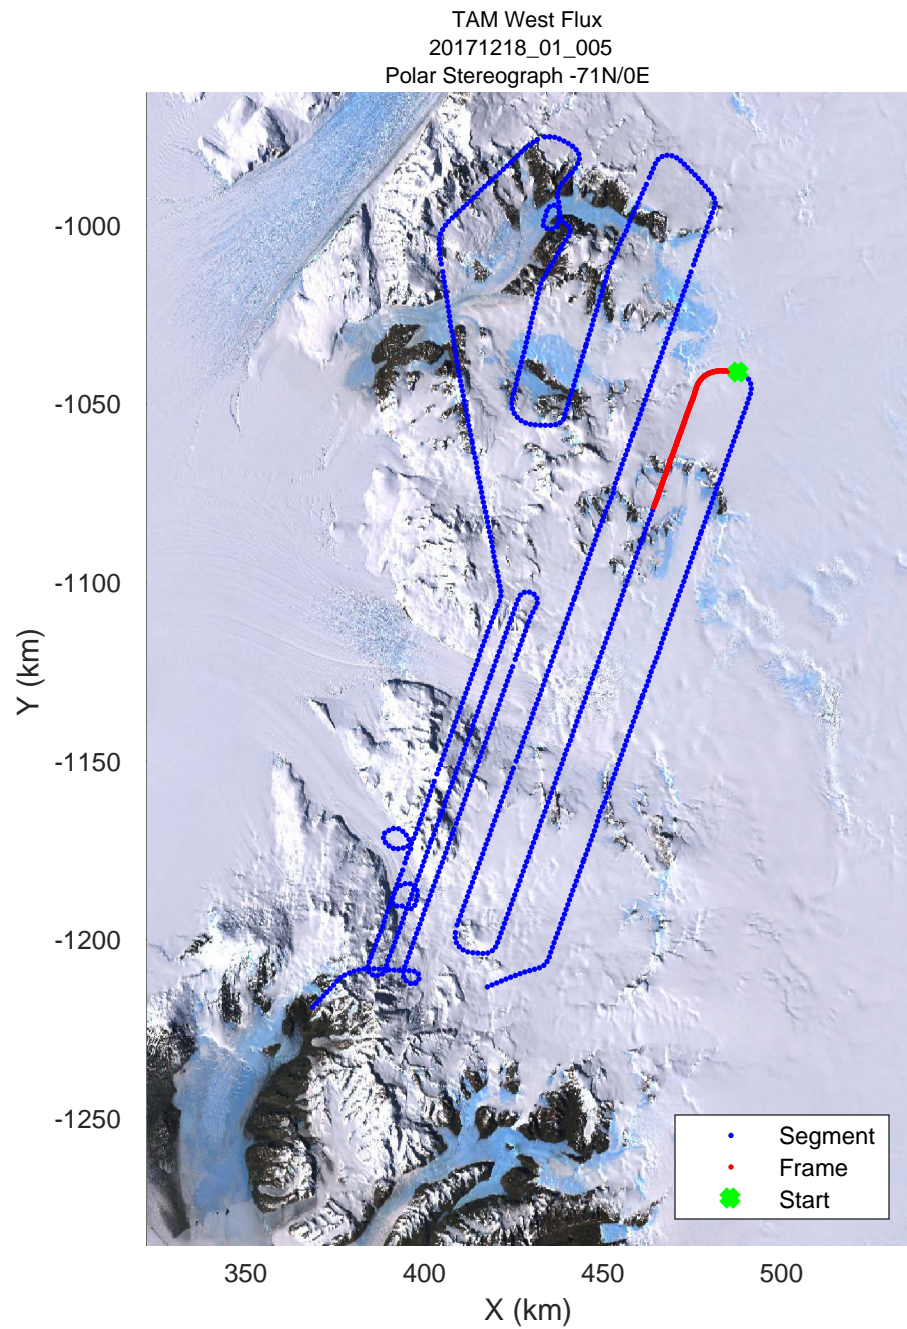

rds 2017_Antarctica_Basler: "TAM West Flux" 20171218_01_001: -4:24:37.3 to -4:34:19.9 GPS

rds 2017_Antarctica_Basler: "TAM West Flux" 20171218_01_001: -4:24:37.3 to -4:34:19.9 GPS

rds 2017_Antarctica_Basler: "TAM West Flux" 20171218_01_002: -4:34:20.0 to -4:44:21.7 GPS

rds 2017_Antarctica_Basler: "TAM West Flux" 20171218_01_002: -4:34:20.0 to -4:44:21.7 GPS

rds 2017_Antarctica_Basler: "TAM West Flux" 20171218_01_003: -4:44:21.9 to -4:54:25.1 GPS

rds 2017_Antarctica_Basler: "TAM West Flux" 20171218_01_003: -4:44:21.9 to -4:54:25.1 GPS

rds 2017_Antarctica_Basler: "TAM West Flux" 20171218_01_004: -4:54:25.3 to -3:05:08.4 GPS

rds 2017_Antarctica_Basler: "TAM West Flux" 20171218_01_004: -4:54:25.3 to -3:05:08.4 GPS

rds 2017_Antarctica_Basler: "TAM West Flux" 20171218_01_005: -3:05:08.5 to -3:13:51.7 GPS

rds 2017_Antarctica_Basler: "TAM West Flux" 20171218_01_005: -3:05:08.5 to -3:13:51.7 GPS

rds 2017_Antarctica_Basler: "TAM West Flux" 20171218_01_006: -3:13:51.9 to -3:22:47.1 GPS

rds 2017_Antarctica_Basler: "TAM West Flux" 20171218_01_006: -3:13:51.9 to -3:22:47.1 GPS