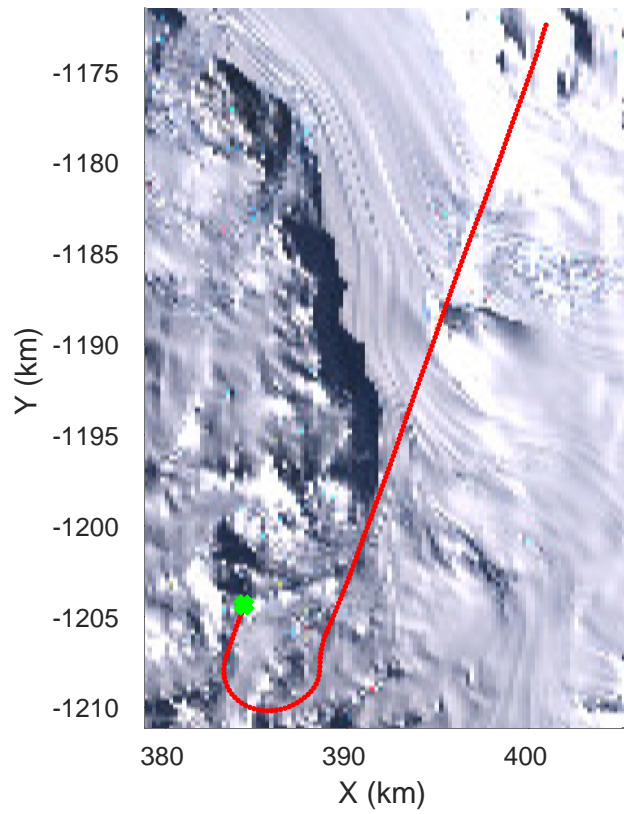

rds 2017_Antarctica_Basler: "TAM West Flux" 20171218_01_020: -1:30:06.7 to -1:40:08.4 GPS

rds 2017_Antarctica_Basler: "TAM West Flux" 20171218_01_020: -1:30:06.7 to -1:40:08.4 GPS

rds 2017_Antarctica_Basler: "TAM West Flux" 20171218_01_021: -1:40:08.5 to -1:50:37.6 GPS

rds 2017_Antarctica_Basler: "TAM West Flux" 20171218_01_021: -1:40:08.5 to -1:50:37.6 GPS

rds 2017_Antarctica_Basler: "TAM West Flux" 20171218_01_022: -1:50:37.8 to -1:59:58.6 GPS

rds 2017_Antarctica_Basler: "TAM West Flux" 20171218_01_022: -1:50:37.8 to -1:59:58.6 GPS

rds 2017_Antarctica_Basler: "TAM West Flux" 20171218_01_023: -1:59:58.8 to 00:11:02.7 GPS

rds 2017_Antarctica_Basler: "TAM West Flux" 20171218_01_023: -1:59:58.8 to 00:11:02.7 GPS

rds 2017_Antarctica_Basler: "TAM West Flux" 20171218_01_024: 00:11:02.9 to 00:21:33.4 GPS