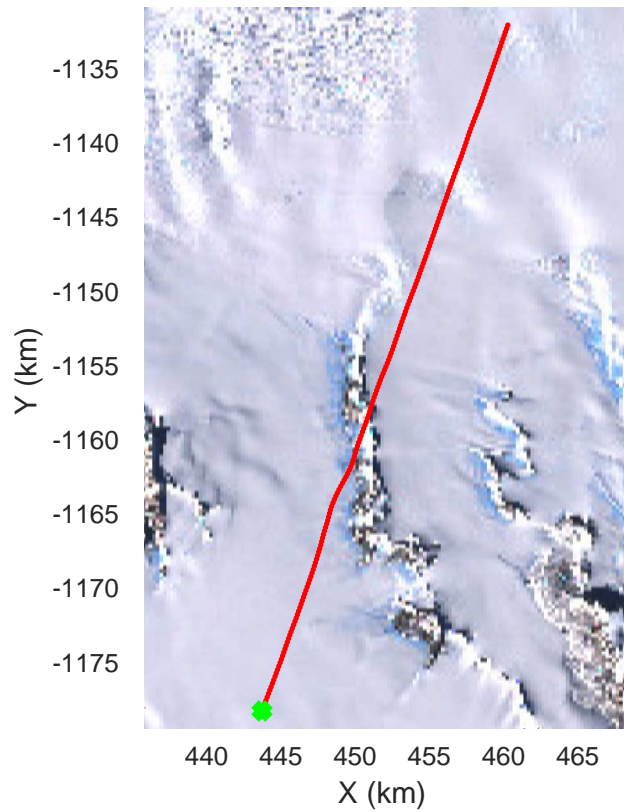

rds 2017_Antarctica_Basler: "TAM West Flux" 20171218_01_001: -4:24:37.3 to -4:34:19.9 GPS

rds 2017_Antarctica_Basler: "TAM West Flux" 20171218_01_001: -4:24:37.3 to -4:34:19.9 GPS

rds 2017_Antarctica_Basler: "TAM West Flux" 20171218_01_002: -4:34:20.0 to -4:44:21.7 GPS

rds 2017_Antarctica_Basler: "TAM West Flux" 20171218_01_002: -4:34:20.0 to -4:44:21.7 GPS

rds 2017_Antarctica_Basler: "TAM West Flux" 20171218_01_003: -4:44:21.9 to -4:54:25.1 GPS

rds 2017_Antarctica_Basler: "TAM West Flux" 20171218_01_003: -4:44:21.9 to -4:54:25.1 GPS

rds 2017_Antarctica_Basler: "TAM West Flux" 20171218_01_004: -4:54:25.3 to -3:05:08.4 GPS

rds 2017_Antarctica_Basler: "TAM West Flux" 20171218_01_004: -4:54:25.3 to -3:05:08.4 GPS

rds 2017_Antarctica_Basler: "TAM West Flux" 20171218_01_005: -3:05:08.5 to -3:13:51.7 GPS

rds 2017_Antarctica_Basler: "TAM West Flux" 20171218_01_005: -3:05:08.5 to -3:13:51.7 GPS

rds 2017_Antarctica_Basler: "TAM West Flux" 20171218_01_006: -3:13:51.9 to -3:22:47.1 GPS

rds 2017_Antarctica_Basler: "TAM West Flux" 20171218_01_006: -3:13:51.9 to -3:22:47.1 GPS