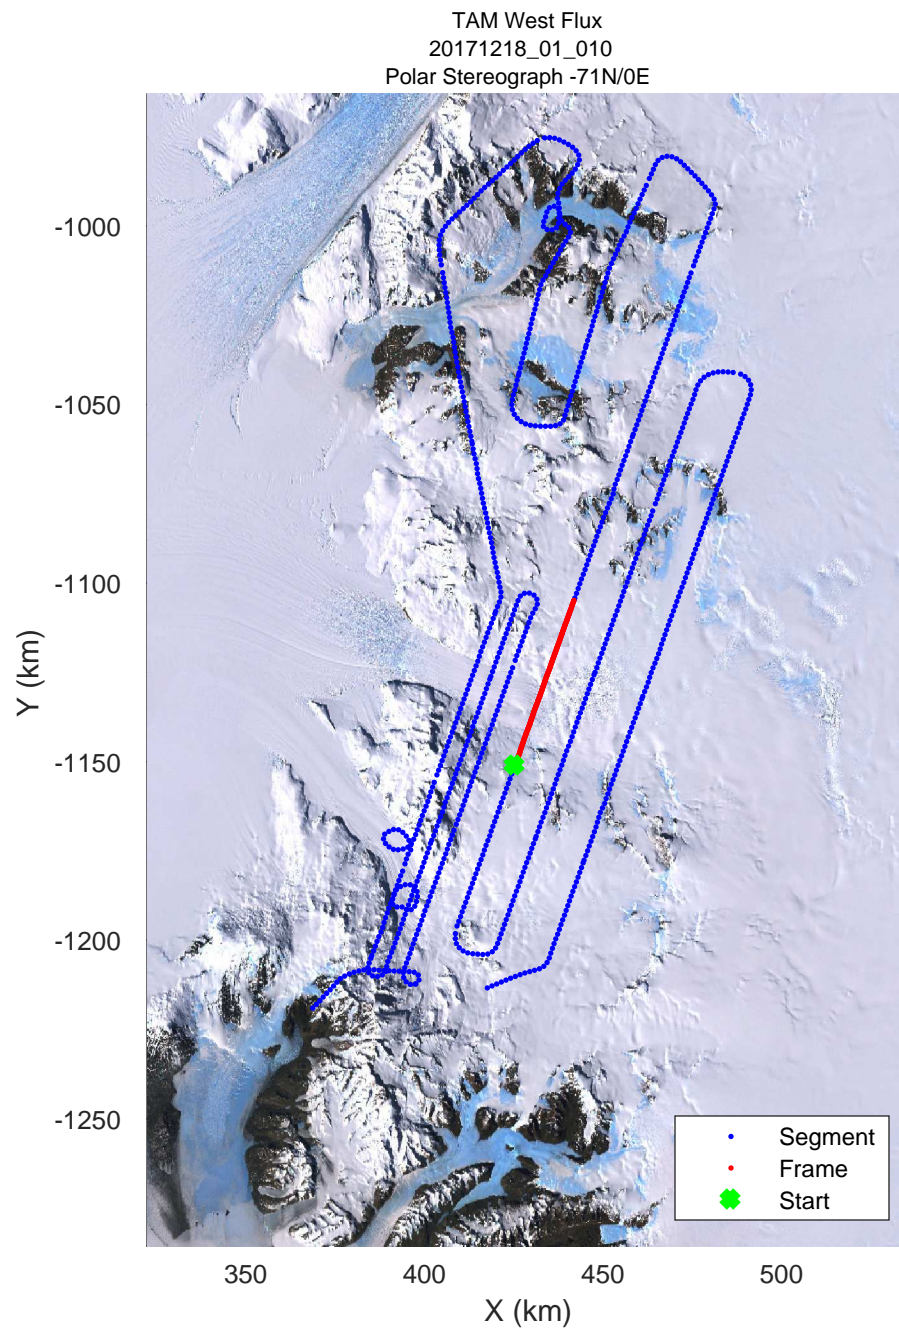

rds 2017_Antarctica_Basler: "TAM West Flux" 20171218_01_007: -3:22:47.3 to -3:32:13.2 GPS

rds 2017_Antarctica_Basler: "TAM West Flux" 20171218_01_007: -3:22:47.3 to -3:32:13.2 GPS

rds 2017_Antarctica_Basler: "TAM West Flux" 20171218_01_008: -3:32:13.4 to -3:41:23.6 GPS

rds 2017_Antarctica_Basler: "TAM West Flux" 20171218_01_008: -3:32:13.4 to -3:41:23.6 GPS

rds 2017_Antarctica_Basler: "TAM West Flux" 20171218_01_009: -3:41:23.8 to -3:51:53.4 GPS

rds 2017_Antarctica_Basler: "TAM West Flux" 20171218_01_009: -3:41:23.8 to -3:51:53.4 GPS

TAM West Flux
20171218_01_010
Polar Stereograph -71N/0E

rds 2017_Antarctica_Basler: "TAM West Flux" 20171218_01_010: -3:51:53.5 to -2:01:41.9 GPS

rds 2017_Antarctica_Basler: "TAM West Flux" 20171218_01_010: -3:51:53.5 to -2:01:41.9 GPS

rds 2017_Antarctica_Basler: "TAM West Flux" 20171218_01_011: -2:01:42.1 to -2:11:41.8 GPS

rds 2017_Antarctica_Basler: "TAM West Flux" 20171218_01_011: -2:01:42.1 to -2:11:41.8 GPS

rds 2017_Antarctica_Basler: "TAM West Flux" 20171218_01_012: -2:11:42.0 to -2:21:53.2 GPS