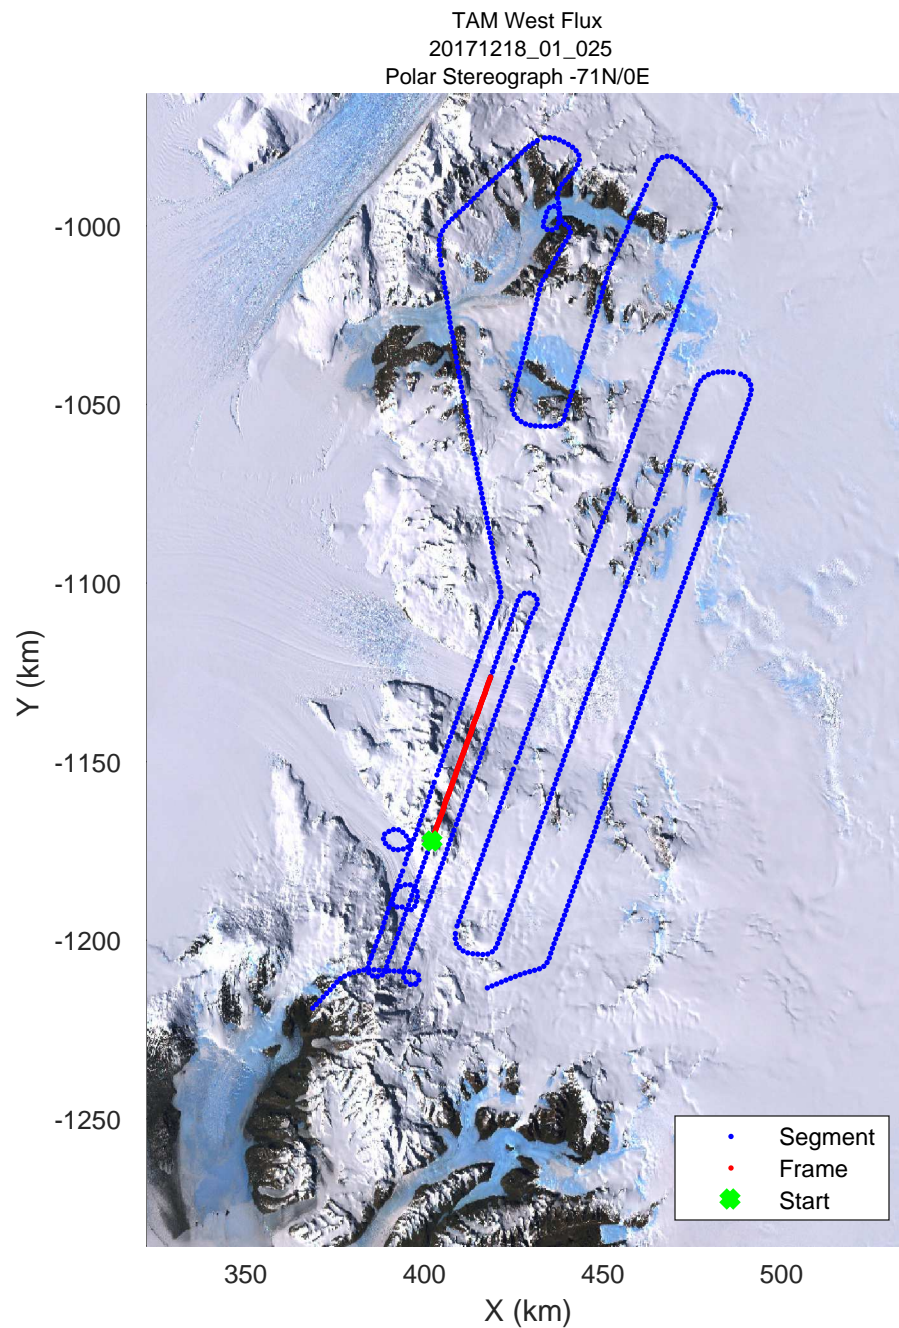

rds 2017_Antarctica_Basler: "TAM West Flux" 20171218_01_020: -1:30:06.7 to -1:40:08.4 GPS

rds 2017_Antarctica_Basler: "TAM West Flux" 20171218_01_020: -1:30:06.7 to -1:40:08.4 GPS

rds 2017_Antarctica_Basler: "TAM West Flux" 20171218_01_021: -1:40:08.5 to -1:50:37.6 GPS

rds 2017_Antarctica_Basler: "TAM West Flux" 20171218_01_021: -1:40:08.5 to -1:50:37.6 GPS

rds 2017_Antarctica_Basler: "TAM West Flux" 20171218_01_022: -1:50:37.8 to -1:59:58.6 GPS

rds 2017_Antarctica_Basler: "TAM West Flux" 20171218_01_022: -1:50:37.8 to -1:59:58.6 GPS

rds 2017_Antarctica_Basler: "TAM West Flux" 20171218_01_023: -1:59:58.8 to 00:11:02.7 GPS

rds 2017_Antarctica_Basler: "TAM West Flux" 20171218_01_023: -1:59:58.8 to 00:11:02.7 GPS

rds 2017_Antarctica_Basler: "TAM West Flux" 20171218_01_024: 00:11:02.9 to 00:21:33.4 GPS

rds 2017_Antarctica_Basler: "TAM West Flux" 20171218_01_024: 00:11:02.9 to 00:21:33.4 GPS

rds 2017_Antarctica_Basler: "TAM West Flux" 20171218_01_025: 00:21:33.7 to 00:30:54.4 GPS

rds 2017_Antarctica_Basler: "TAM West Flux" 20171218_01_025: 00:21:33.7 to 00:30:54.4 GPS