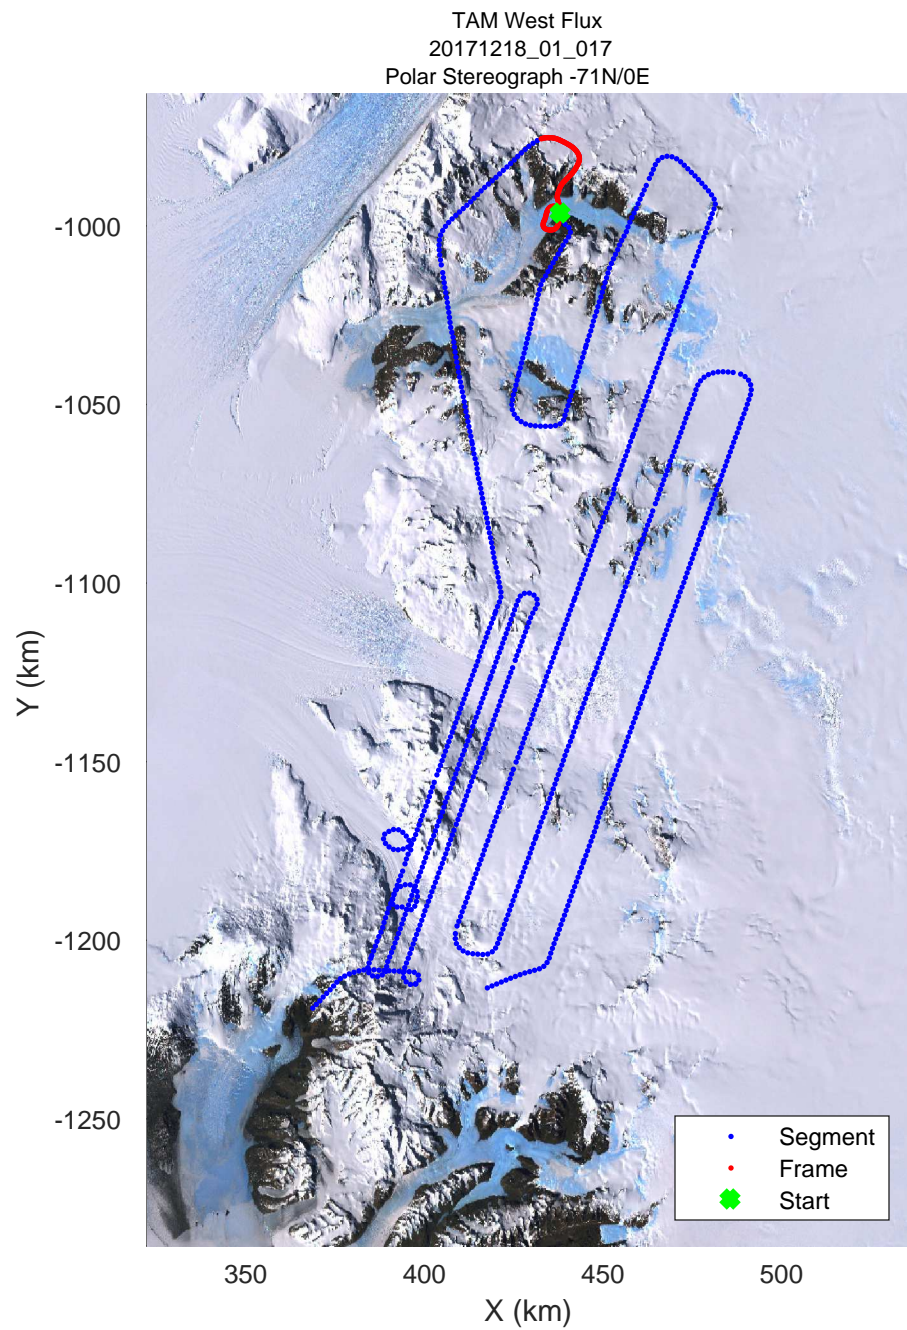

rds 2017_Antarctica_Basler: "TAM West Flux" 20171218_01_014: -2:31:31.3 to -2:41:12.5 GPS

rds 2017_Antarctica_Basler: "TAM West Flux" 20171218_01_014: -2:31:31.3 to -2:41:12.5 GPS

rds 2017_Antarctica_Basler: "TAM West Flux" 20171218_01_015: -2:41:12.7 to -2:50:46.2 GPS

rds 2017_Antarctica_Basler: "TAM West Flux" 20171218_01_015: -2:41:12.7 to -2:50:46.2 GPS

rds 2017_Antarctica_Basler: "TAM West Flux" 20171218_01_016: -2:50:46.3 to -1:00:24.2 GPS

rds 2017_Antarctica_Basler: "TAM West Flux" 20171218_01_016: -2:50:46.3 to -1:00:24.2 GPS

rds 2017_Antarctica_Basler: "TAM West Flux" 20171218_01_017: -1:00:24.4 to -1:11:18.9 GPS

rds 2017_Antarctica_Basler: "TAM West Flux" 20171218_01_017: -1:00:24.4 to -1:11:18.9 GPS

rds 2017_Antarctica_Basler: "TAM West Flux" 20171218_01_018: -1:11:19.1 to -1:20:05.0 GPS

rds 2017_Antarctica_Basler: "TAM West Flux" 20171218_01_018: -1:11:19.1 to -1:20:05.0 GPS

rds 2017_Antarctica_Basler: "TAM West Flux" 20171218_01_019: -1:20:05.2 to -1:30:06.5 GPS

rds 2017_Antarctica_Basler: "TAM West Flux" 20171218_01_019: -1:20:05.2 to -1:30:06.5 GPS