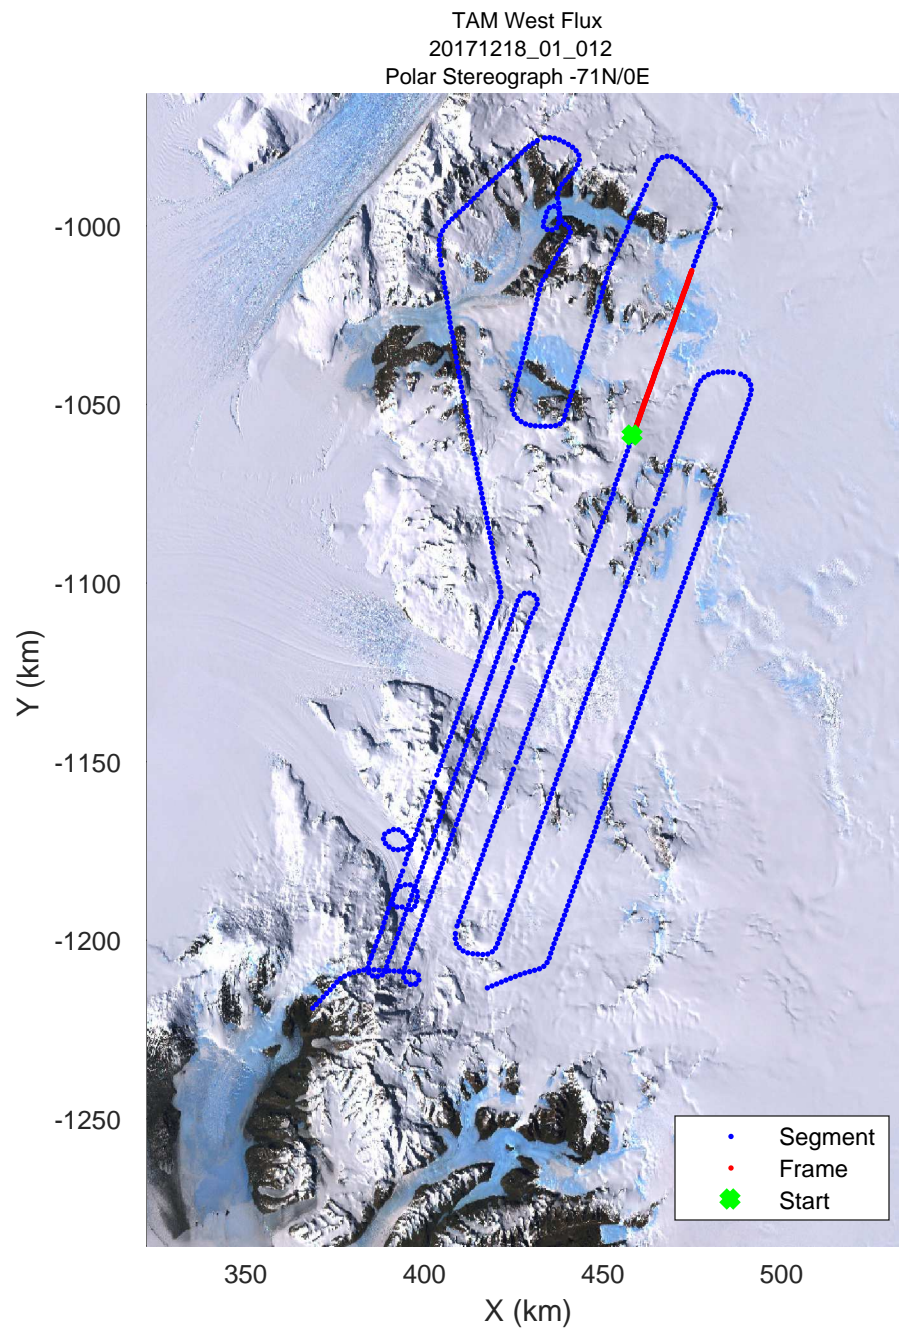

rds 2017_Antarctica_Basler: "TAM West Flux" 20171218_01_008: -3:32:13.4 to -3:41:23.6 GPS

rds 2017_Antarctica_Basler: "TAM West Flux" 20171218_01_009: -3:41:23.8 to -3:51:53.4 GPS

rds 2017_Antarctica_Basler: "TAM West Flux" 20171218_01_009: -3:41:23.8 to -3:51:53.4 GPS

TAM West Flux
20171218_01_010
Polar Stereograph -71N/0E

rds 2017_Antarctica_Basler: "TAM West Flux" 20171218_01_010: -3:51:53.5 to -2:01:41.9 GPS

rds 2017_Antarctica_Basler: "TAM West Flux" 20171218_01_010: -3:51:53.5 to -2:01:41.9 GPS

rds 2017_Antarctica_Basler: "TAM West Flux" 20171218_01_011: -2:01:42.1 to -2:11:41.8 GPS

rds 2017_Antarctica_Basler: "TAM West Flux" 20171218_01_011: -2:01:42.1 to -2:11:41.8 GPS

rds 2017_Antarctica_Basler: "TAM West Flux" 20171218_01_012: -2:11:42.0 to -2:21:53.2 GPS

rds 2017_Antarctica_Basler: "TAM West Flux" 20171218_01_012: -2:11:42.0 to -2:21:53.2 GPS

rds 2017_Antarctica_Basler: "TAM West Flux" 20171218_01_013: -2:21:53.3 to -2:31:31.1 GPS

rds 2017_Antarctica_Basler: "TAM West Flux" 20171218_01_013: -2:21:53.3 to -2:31:31.1 GPS