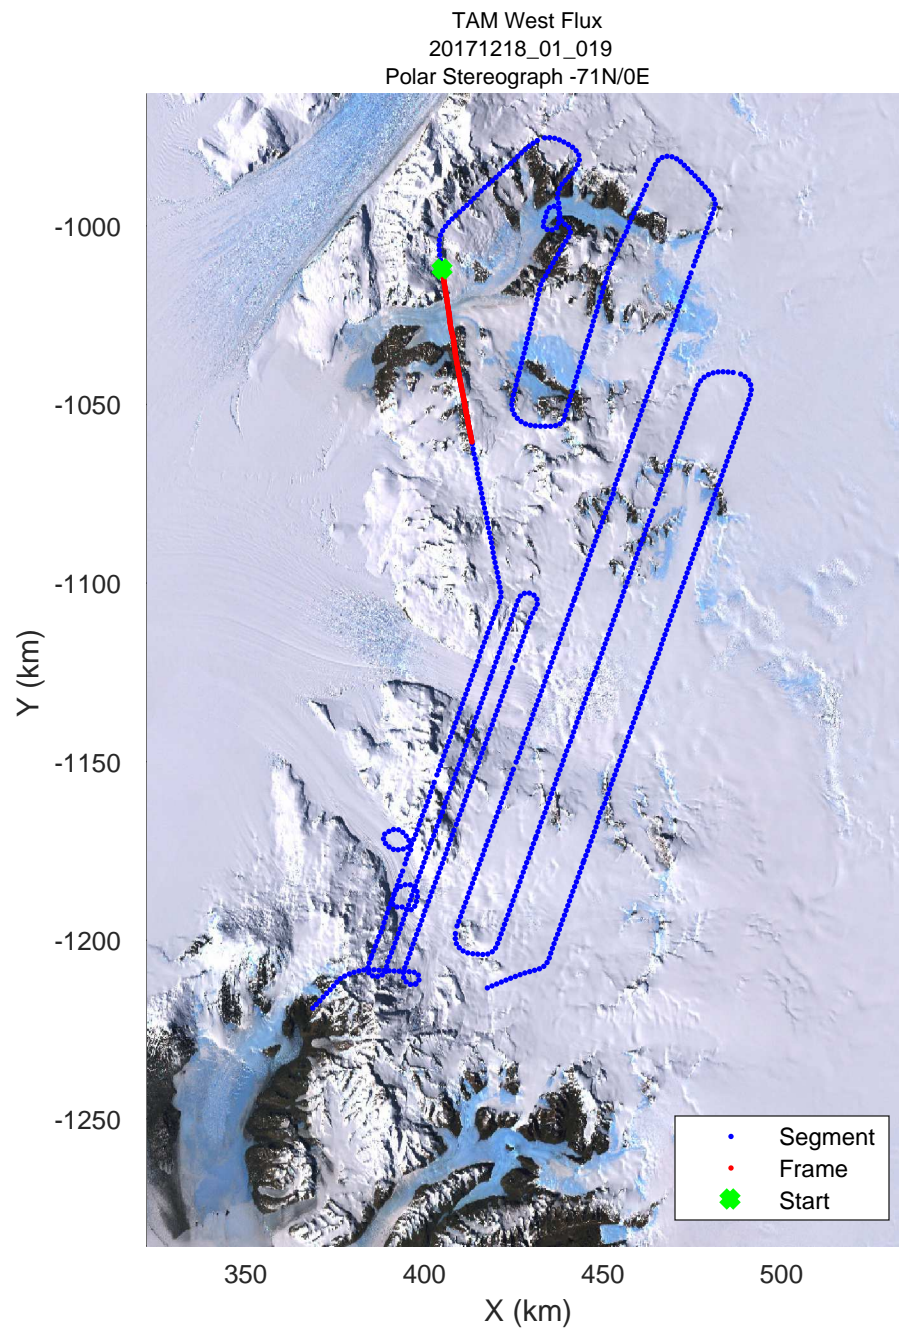

rds 2017_Antarctica_Basler: "TAM West Flux" 20171218_01_015: -2:41:12.7 to -2:50:46.2 GPS

rds 2017_Antarctica_Basler: "TAM West Flux" 20171218_01_016: -2:50:46.3 to -1:00:24.2 GPS

rds 2017_Antarctica_Basler: "TAM West Flux" 20171218_01_016: -2:50:46.3 to -1:00:24.2 GPS

rds 2017_Antarctica_Basler: "TAM West Flux" 20171218_01_017: -1:00:24.4 to -1:11:18.9 GPS

rds 2017_Antarctica_Basler: "TAM West Flux" 20171218_01_017: -1:00:24.4 to -1:11:18.9 GPS

rds 2017_Antarctica_Basler: "TAM West Flux" 20171218_01_018: -1:11:19.1 to -1:20:05.0 GPS

rds 2017_Antarctica_Basler: "TAM West Flux" 20171218_01_018: -1:11:19.1 to -1:20:05.0 GPS

rds 2017_Antarctica_Basler: "TAM West Flux" 20171218_01_019: -1:20:05.2 to -1:30:06.5 GPS

rds 2017_Antarctica_Basler: "TAM West Flux" 20171218_01_019: -1:20:05.2 to -1:30:06.5 GPS

rds 2017_Antarctica_Basler: "TAM West Flux" 20171218_01_020: -1:30:06.7 to -1:40:08.4 GPS

rds 2017_Antarctica_Basler: "TAM West Flux" 20171218_01_020: -1:30:06.7 to -1:40:08.4 GPS

rds 2017_Antarctica_Basler: "TAM West Flux" 20171218_01_021: -1:40:08.5 to -1:50:37.6 GPS