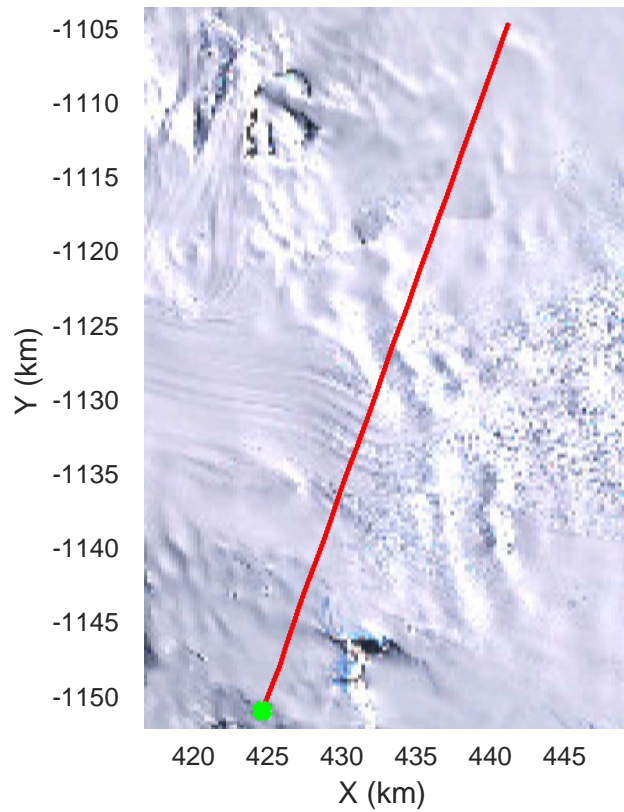

rds 2017_Antarctica_Basler: "TAM West Flux" 20171218_01_007: -3:22:47.3 to -3:32:13.2 GPS

rds 2017_Antarctica_Basler: "TAM West Flux" 20171218_01_007: -3:22:47.3 to -3:32:13.2 GPS

rds 2017_Antarctica_Basler: "TAM West Flux" 20171218_01_008: -3:32:13.4 to -3:41:23.6 GPS

rds 2017_Antarctica_Basler: "TAM West Flux" 20171218_01_008: -3:32:13.4 to -3:41:23.6 GPS

rds 2017_Antarctica_Basler: "TAM West Flux" 20171218_01_009: -3:41:23.8 to -3:51:53.4 GPS

rds 2017_Antarctica_Basler: "TAM West Flux" 20171218_01_009: -3:41:23.8 to -3:51:53.4 GPS

TAM West Flux
20171218_01_010
Polar Stereograph -71N/0E

rds 2017_Antarctica_Basler: "TAM West Flux" 20171218_01_010: -3:51:53.5 to -2:01:41.9 GPS

rds 2017_Antarctica_Basler: "TAM West Flux" 20171218_01_010: -3:51:53.5 to -2:01:41.9 GPS