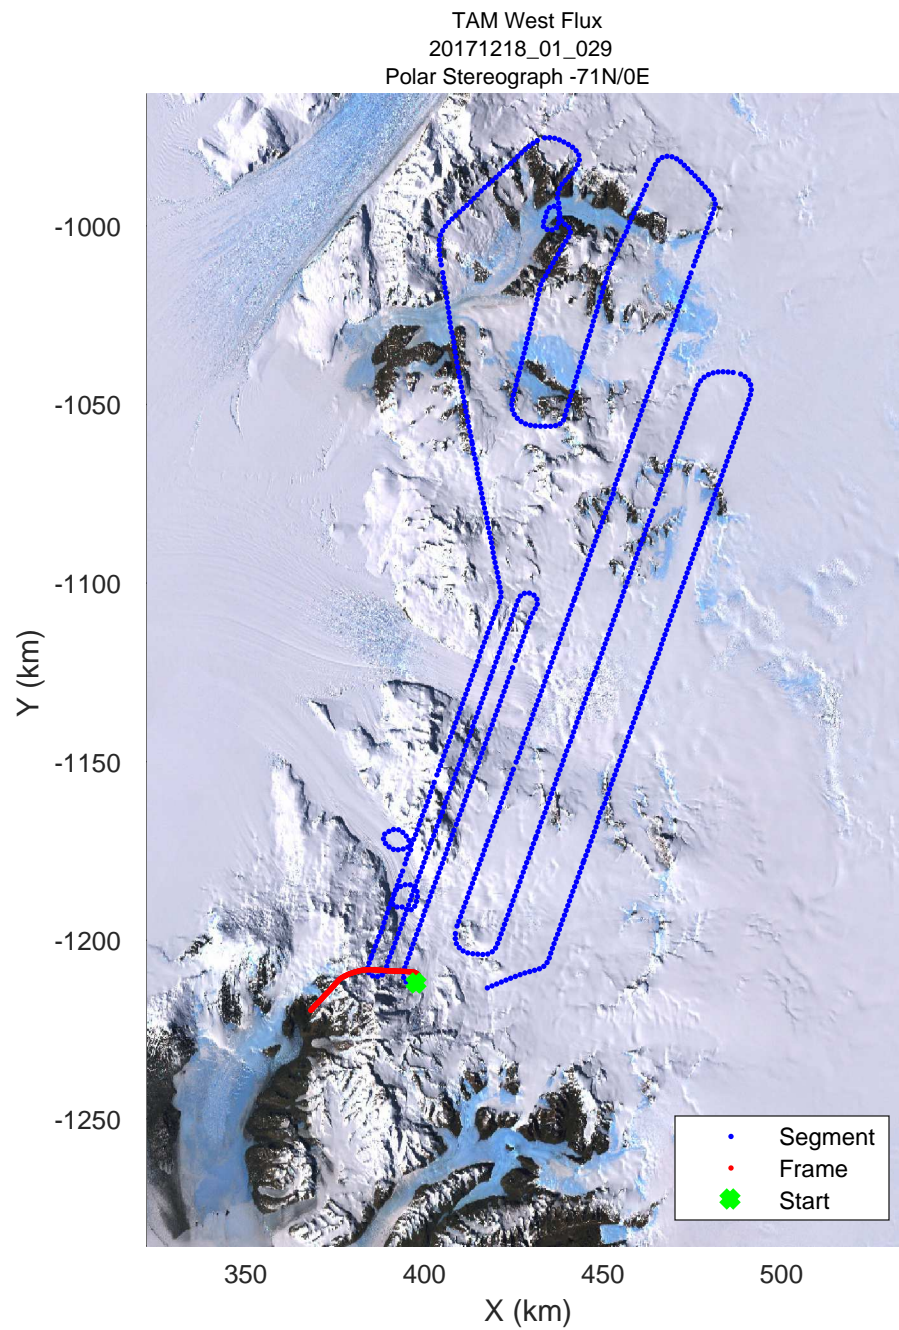

rds 2017_Antarctica_Basler: "TAM West Flux" 20171218_01_024: 00:11:02.9 to 00:21:33.4 GPS

rds 2017_Antarctica_Basler: "TAM West Flux" 20171218_01_025: 00:21:33.7 to 00:30:54.4 GPS

rds 2017_Antarctica_Basler: "TAM West Flux" 20171218_01_025: 00:21:33.7 to 00:30:54.4 GPS

rds 2017_Antarctica_Basler: "TAM West Flux" 20171218_01_026: 00:30:54.6 to 00:40:44.9 GPS

rds 2017_Antarctica_Basler: "TAM West Flux" 20171218_01_026: 00:30:54.6 to 00:40:44.9 GPS

rds 2017_Antarctica_Basler: "TAM West Flux" 20171218_01_027: 00:40:45.0 to 00:51:01.5 GPS

rds 2017_Antarctica_Basler: "TAM West Flux" 20171218_01_027: 00:40:45.0 to 00:51:01.5 GPS

rds 2017_Antarctica_Basler: "TAM West Flux" 20171218_01_028: 00:51:01.6 to 01:01:21.5 GPS

rds 2017_Antarctica_Basler: "TAM West Flux" 20171218_01_028: 00:51:01.6 to 01:01:21.5 GPS

rds 2017_Antarctica_Basler: "TAM West Flux" 20171218_01_029: 01:01:22.0 to 01:08:39.5 GPS

rds 2017_Antarctica_Basler: "TAM West Flux" 20171218_01_029: 01:01:22.0 to 01:08:39.5 GPS