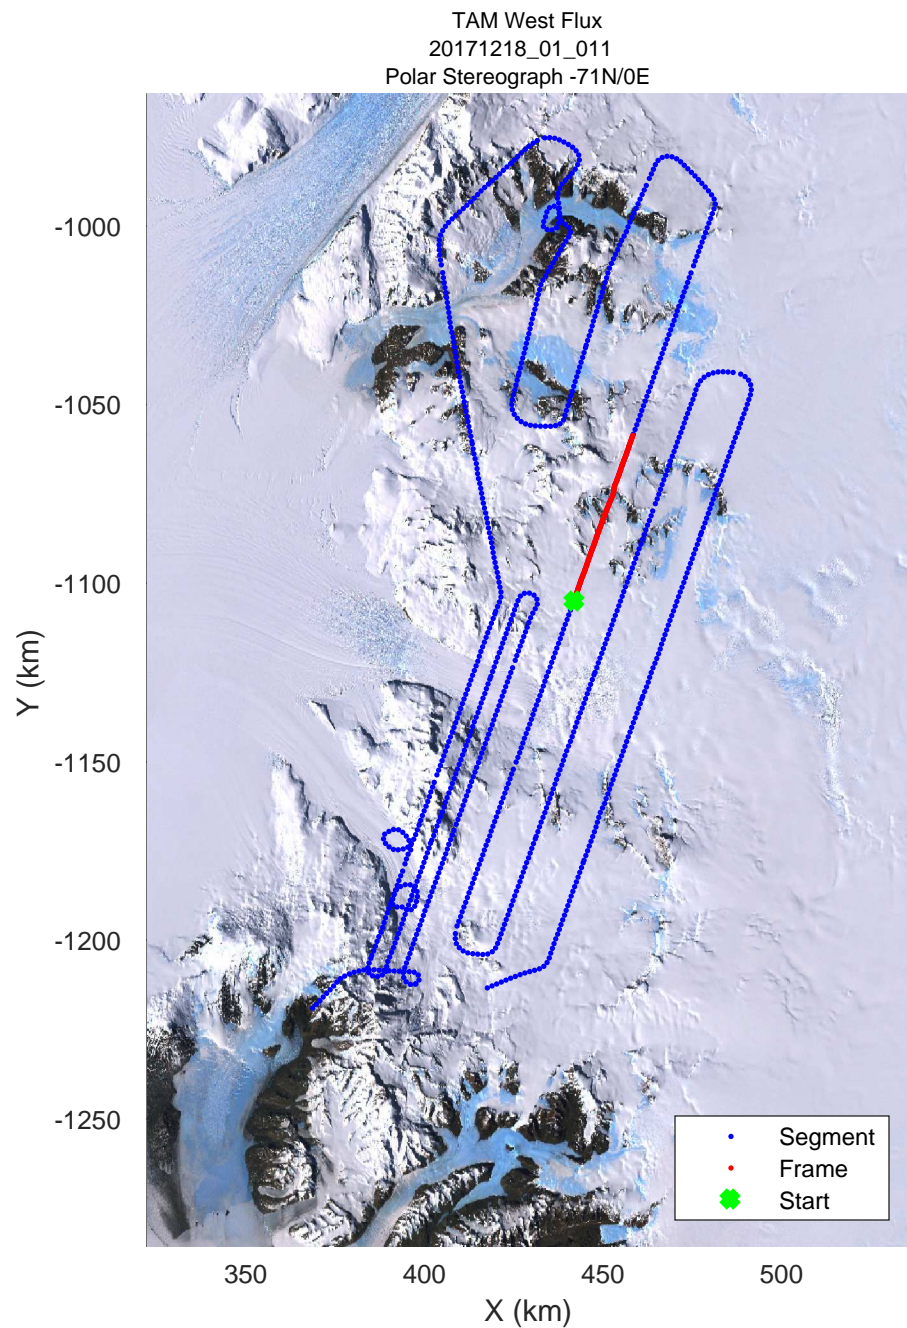

rds 2017_Antarctica_Basler: "TAM West Flux" 20171218_01_007: -3:22:47.3 to -3:32:13.2 GPS

rds 2017_Antarctica_Basler: "TAM West Flux" 20171218_01_007: -3:22:47.3 to -3:32:13.2 GPS

rds 2017_Antarctica_Basler: "TAM West Flux" 20171218_01_008: -3:32:13.4 to -3:41:23.6 GPS

rds 2017_Antarctica_Basler: "TAM West Flux" 20171218_01_008: -3:32:13.4 to -3:41:23.6 GPS

rds 2017_Antarctica_Basler: "TAM West Flux" 20171218_01_009: -3:41:23.8 to -3:51:53.4 GPS

rds 2017_Antarctica_Basler: "TAM West Flux" 20171218_01_009: -3:41:23.8 to -3:51:53.4 GPS

TAM West Flux
20171218_01_010
Polar Stereograph -71N/0E

rds 2017_Antarctica_Basler: "TAM West Flux" 20171218_01_010: -3:51:53.5 to -2:01:41.9 GPS

rds 2017_Antarctica_Basler: "TAM West Flux" 20171218_01_010: -3:51:53.5 to -2:01:41.9 GPS

rds 2017_Antarctica_Basler: "TAM West Flux" 20171218_01_011: -2:01:42.1 to -2:11:41.8 GPS

rds 2017_Antarctica_Basler: "TAM West Flux" 20171218_01_011: -2:01:42.1 to -2:11:41.8 GPS

rds 2017_Antarctica_Basler: "TAM West Flux" 20171218_01_012: -2:11:42.0 to -2:21:53.2 GPS