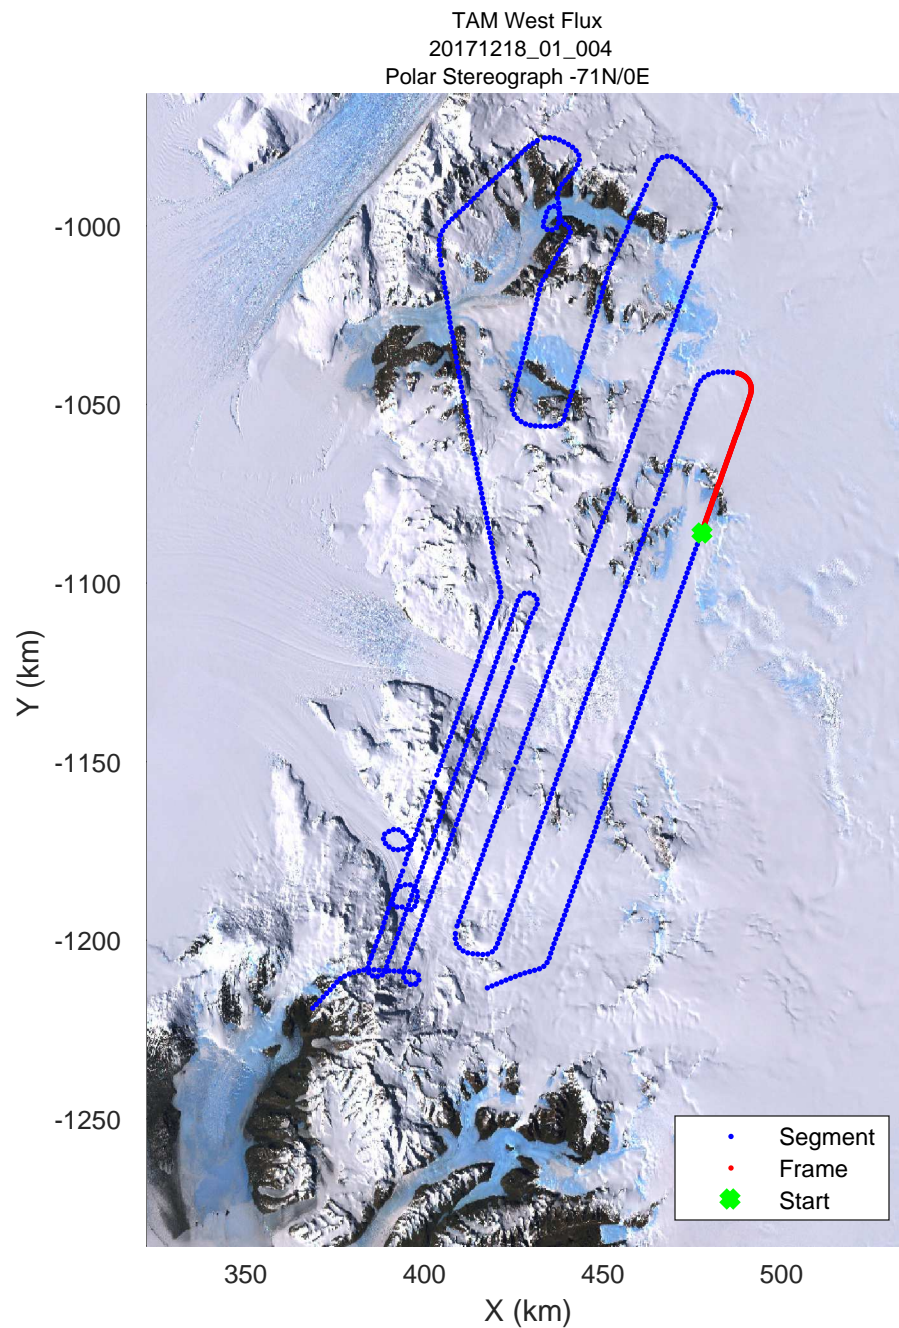

rds 2017_Antarctica_Basler: "TAM West Flux" 20171218_01_001: -4:24:37.3 to -4:34:19.9 GPS

rds 2017_Antarctica_Basler: "TAM West Flux" 20171218_01_001: -4:24:37.3 to -4:34:19.9 GPS

rds 2017_Antarctica_Basler: "TAM West Flux" 20171218_01_002: -4:34:20.0 to -4:44:21.7 GPS

rds 2017_Antarctica_Basler: "TAM West Flux" 20171218_01_002: -4:34:20.0 to -4:44:21.7 GPS

rds 2017_Antarctica_Basler: "TAM West Flux" 20171218_01_003: -4:44:21.9 to -4:54:25.1 GPS

rds 2017_Antarctica_Basler: "TAM West Flux" 20171218_01_003: -4:44:21.9 to -4:54:25.1 GPS

rds 2017_Antarctica_Basler: "TAM West Flux" 20171218_01_004: -4:54:25.3 to -3:05:08.4 GPS

rds 2017_Antarctica_Basler: "TAM West Flux" 20171218_01_004: -4:54:25.3 to -3:05:08.4 GPS

rds 2017_Antarctica_Basler: "TAM West Flux" 20171218_01_005: -3:05:08.5 to -3:13:51.7 GPS

rds 2017_Antarctica_Basler: "TAM West Flux" 20171218_01_005: -3:05:08.5 to -3:13:51.7 GPS

rds 2017_Antarctica_Basler: "TAM West Flux" 20171218_01_006: -3:13:51.9 to -3:22:47.1 GPS

rds 2017_Antarctica_Basler: "TAM West Flux" 20171218_01_006: -3:13:51.9 to -3:22:47.1 GPS