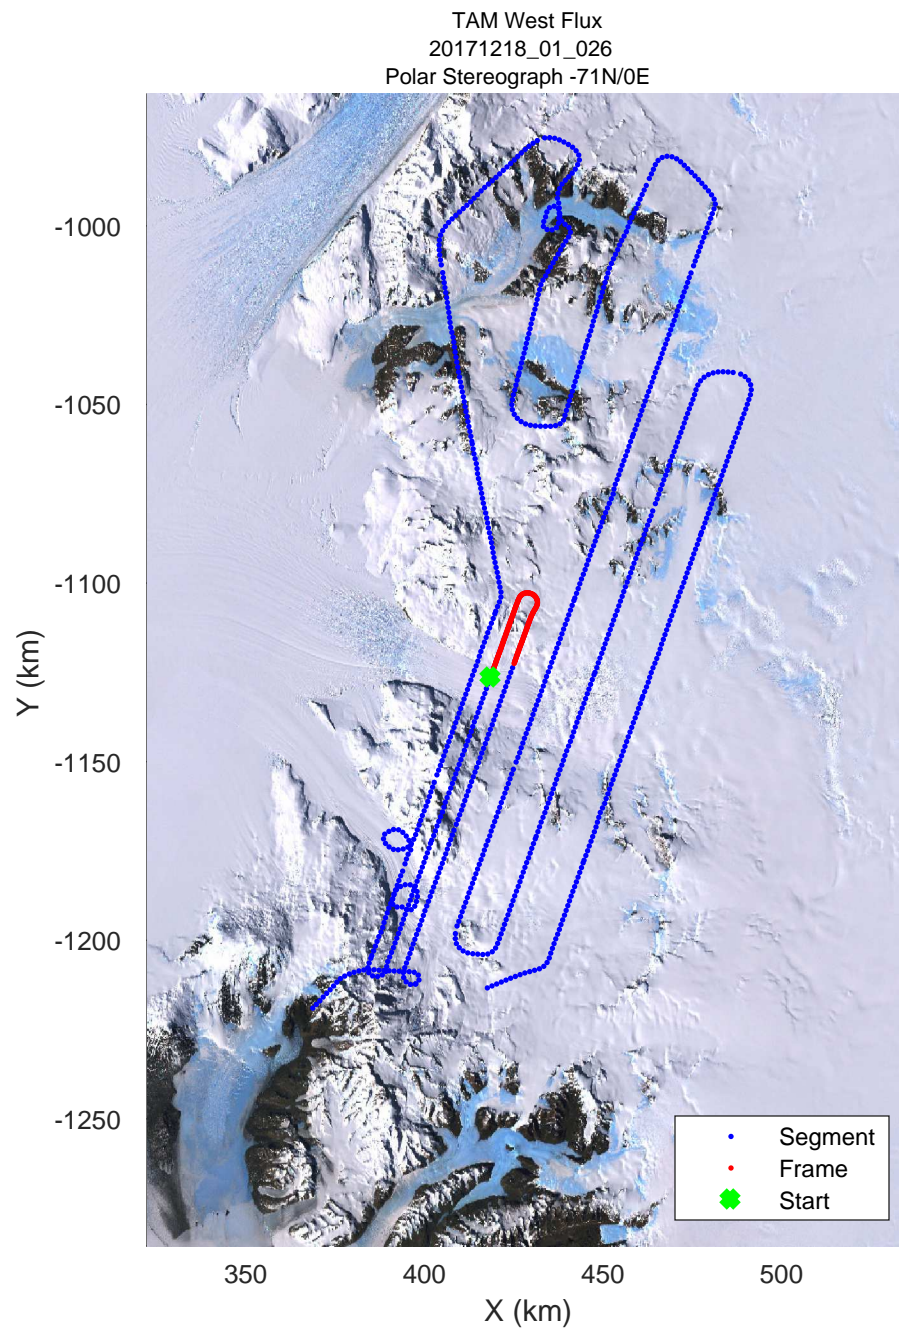

rds 2017_Antarctica_Basler: "TAM West Flux" 20171218_01_023: -1:59:58.8 to 00:11:02.7 GPS

rds 2017_Antarctica_Basler: "TAM West Flux" 20171218_01_023: -1:59:58.8 to 00:11:02.7 GPS

rds 2017_Antarctica_Basler: "TAM West Flux" 20171218_01_024: 00:11:02.9 to 00:21:33.4 GPS

rds 2017_Antarctica_Basler: "TAM West Flux" 20171218_01_024: 00:11:02.9 to 00:21:33.4 GPS

rds 2017_Antarctica_Basler: "TAM West Flux" 20171218_01_025: 00:21:33.7 to 00:30:54.4 GPS

rds 2017_Antarctica_Basler: "TAM West Flux" 20171218_01_025: 00:21:33.7 to 00:30:54.4 GPS

rds 2017_Antarctica_Basler: "TAM West Flux" 20171218_01_026: 00:30:54.6 to 00:40:44.9 GPS

rds 2017_Antarctica_Basler: "TAM West Flux" 20171218_01_026: 00:30:54.6 to 00:40:44.9 GPS

rds 2017_Antarctica_Basler: "TAM West Flux" 20171218_01_027: 00:40:45.0 to 00:51:01.5 GPS

rds 2017_Antarctica_Basler: "TAM West Flux" 20171218_01_029: 01:01:22.0 to 01:08:39.5 GPS

rds 2017_Antarctica_Basler: "TAM West Flux" 20171218_01_029: 01:01:22.0 to 01:08:39.5 GPS