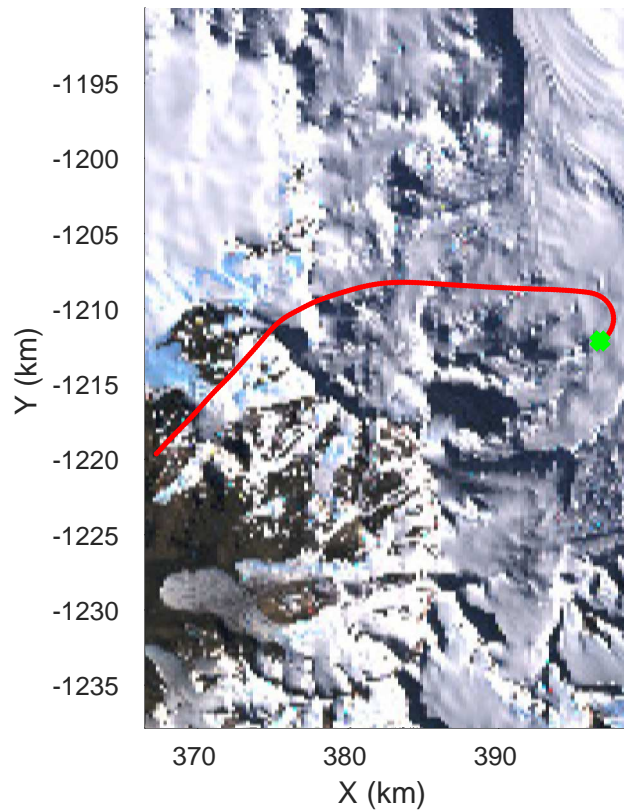

rds 2017_Antarctica_Basler: "TAM West Flux" 20171218_01_026: 00:30:54.6 to 00:40:44.9 GPS

rds 2017_Antarctica_Basler: "TAM West Flux" 20171218_01_026: 00:30:54.6 to 00:40:44.9 GPS

rds 2017_Antarctica_Basler: "TAM West Flux" 20171218_01_027: 00:40:45.0 to 00:51:01.5 GPS

rds 2017_Antarctica_Basler: "TAM West Flux" 20171218_01_027: 00:40:45.0 to 00:51:01.5 GPS

rds 2017_Antarctica_Basler: "TAM West Flux" 20171218_01_028: 00:51:01.6 to 01:01:21.5 GPS

rds 2017_Antarctica_Basler: "TAM West Flux" 20171218_01_028: 00:51:01.6 to 01:01:21.5 GPS

rds 2017_Antarctica_Basler: "TAM West Flux" 20171218_01_029: 01:01:22.0 to 01:08:39.5 GPS

rds 2017_Antarctica_Basler: "TAM West Flux" 20171218_01_029: 01:01:22.0 to 01:08:39.5 GPS