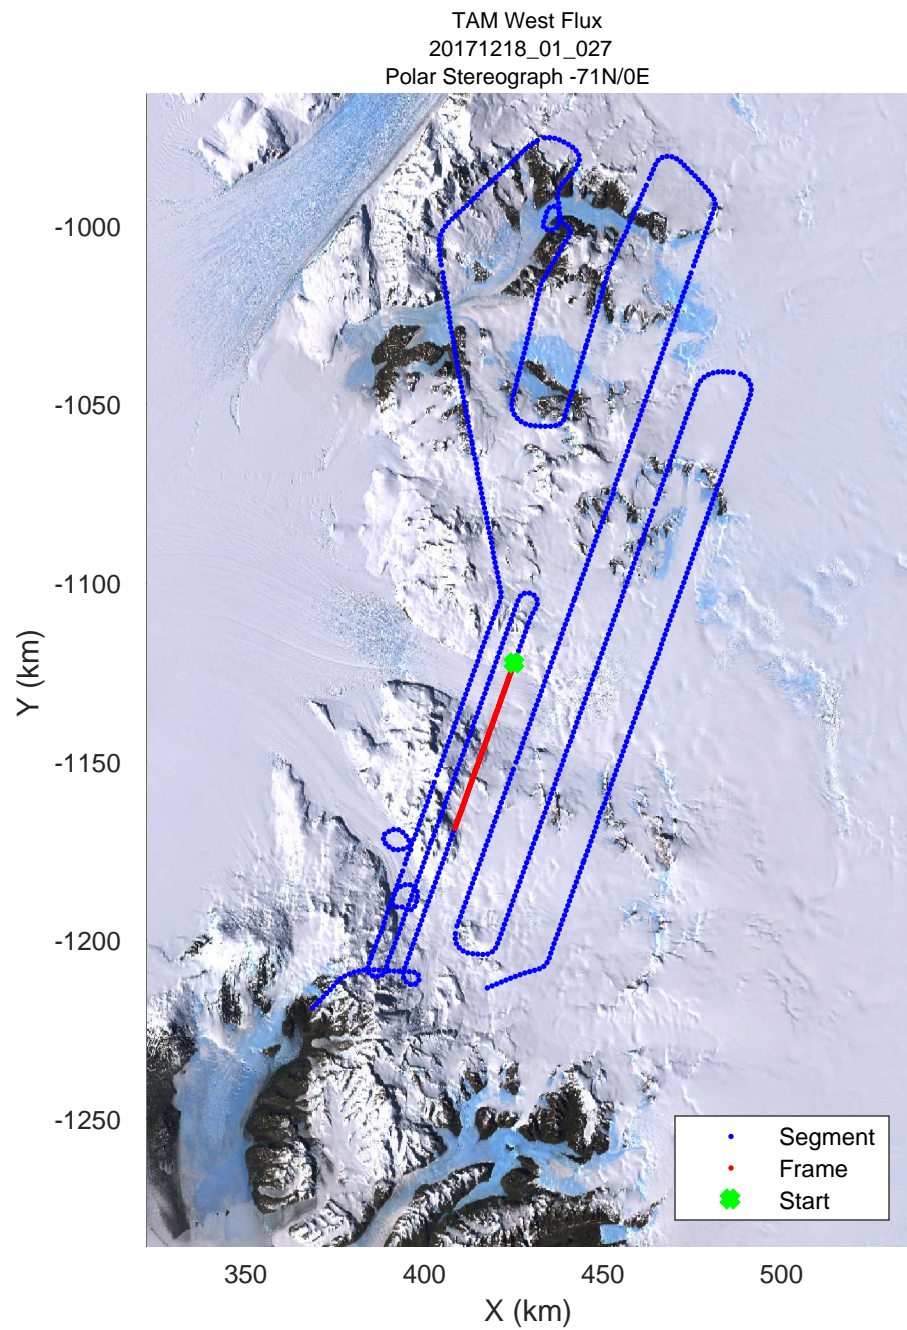

rds 2017_Antarctica_Basler: "TAM West Flux" 20171218_01_023: -1:59:58.8 to 00:11:02.7 GPS

rds 2017_Antarctica_Basler: "TAM West Flux" 20171218_01_023: -1:59:58.8 to 00:11:02.7 GPS

rds 2017_Antarctica_Basler: "TAM West Flux" 20171218_01_024: 00:11:02.9 to 00:21:33.4 GPS

rds 2017_Antarctica_Basler: "TAM West Flux" 20171218_01_024: 00:11:02.9 to 00:21:33.4 GPS

rds 2017_Antarctica_Basler: "TAM West Flux" 20171218_01_025: 00:21:33.7 to 00:30:54.4 GPS

rds 2017_Antarctica_Basler: "TAM West Flux" 20171218_01_025: 00:21:33.7 to 00:30:54.4 GPS

rds 2017_Antarctica_Basler: "TAM West Flux" 20171218_01_026: 00:30:54.6 to 00:40:44.9 GPS

rds 2017_Antarctica_Basler: "TAM West Flux" 20171218_01_026: 00:30:54.6 to 00:40:44.9 GPS

rds 2017_Antarctica_Basler: "TAM West Flux" 20171218_01_027: 00:40:45.0 to 00:51:01.5 GPS

rds 2017_Antarctica_Basler: "TAM West Flux" 20171218_01_029: 01:01:22.0 to 01:08:39.5 GPS

rds 2017_Antarctica_Basler: "TAM West Flux" 20171218_01_029: 01:01:22.0 to 01:08:39.5 GPS