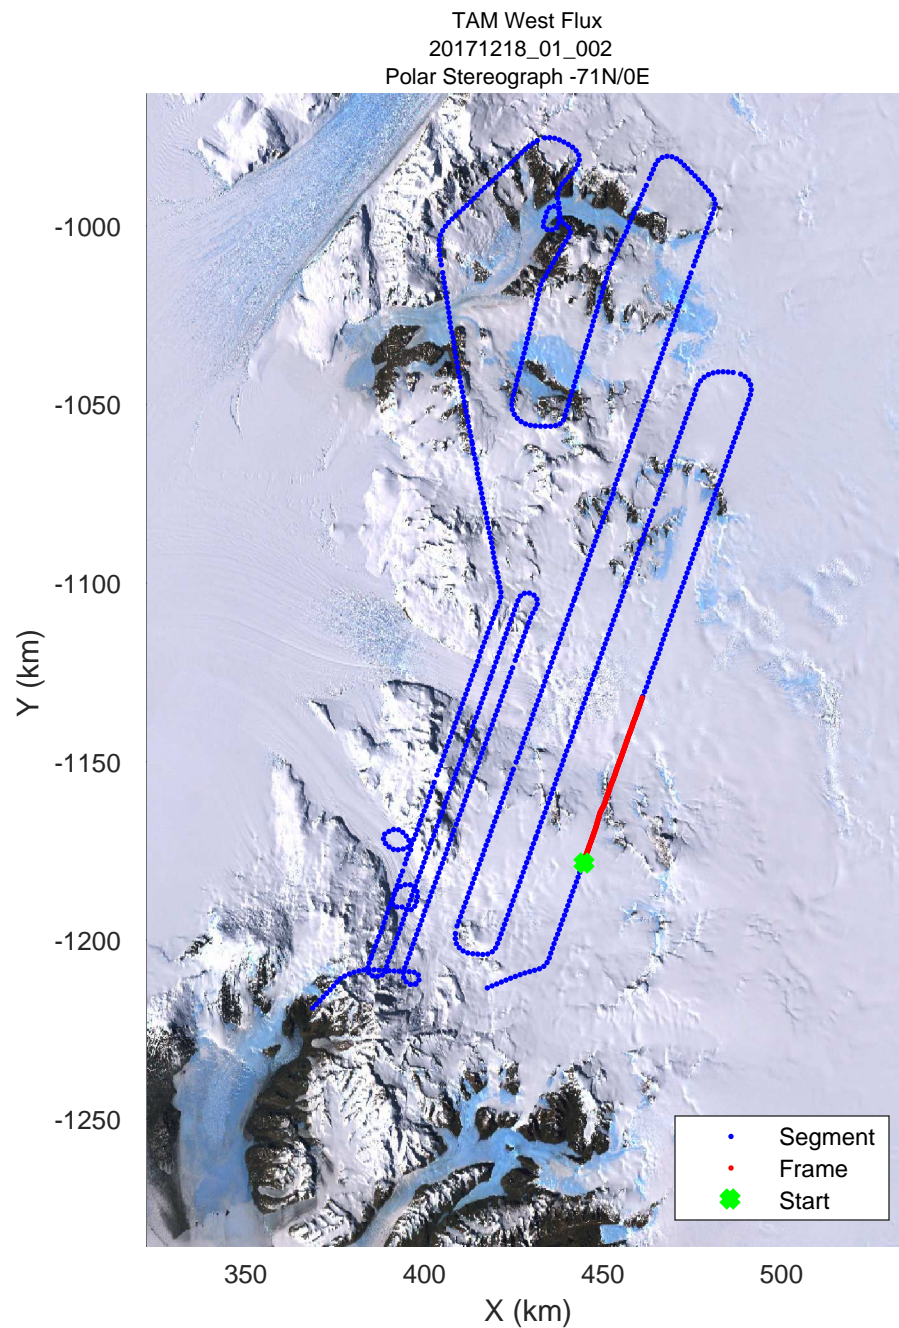

rds 2017_Antarctica_Basler: "TAM West Flux" 20171218_01_001: -4:24:37.3 to -4:34:19.9 GPS

rds 2017_Antarctica_Basler: "TAM West Flux" 20171218_01_001: -4:24:37.3 to -4:34:19.9 GPS

rds 2017_Antarctica_Basler: "TAM West Flux" 20171218_01_002: -4:34:20.0 to -4:44:21.7 GPS

rds 2017_Antarctica_Basler: "TAM West Flux" 20171218_01_002: -4:34:20.0 to -4:44:21.7 GPS

rds 2017_Antarctica_Basler: "TAM West Flux" 20171218_01_003: -4:44:21.9 to -4:54:25.1 GPS

rds 2017_Antarctica_Basler: "TAM West Flux" 20171218_01_003: -4:44:21.9 to -4:54:25.1 GPS

rds 2017_Antarctica_Basler: "TAM West Flux" 20171218_01_004: -4:54:25.3 to -3:05:08.4 GPS

rds 2017_Antarctica_Basler: "TAM West Flux" 20171218_01_004: -4:54:25.3 to -3:05:08.4 GPS

rds 2017_Antarctica_Basler: "TAM West Flux" 20171218_01_005: -3:05:08.5 to -3:13:51.7 GPS

rds 2017_Antarctica_Basler: "TAM West Flux" 20171218_01_005: -3:05:08.5 to -3:13:51.7 GPS

rds 2017_Antarctica_Basler: "TAM West Flux" 20171218_01_006: -3:13:51.9 to -3:22:47.1 GPS

rds 2017_Antarctica_Basler: "TAM West Flux" 20171218_01_006: -3:13:51.9 to -3:22:47.1 GPS