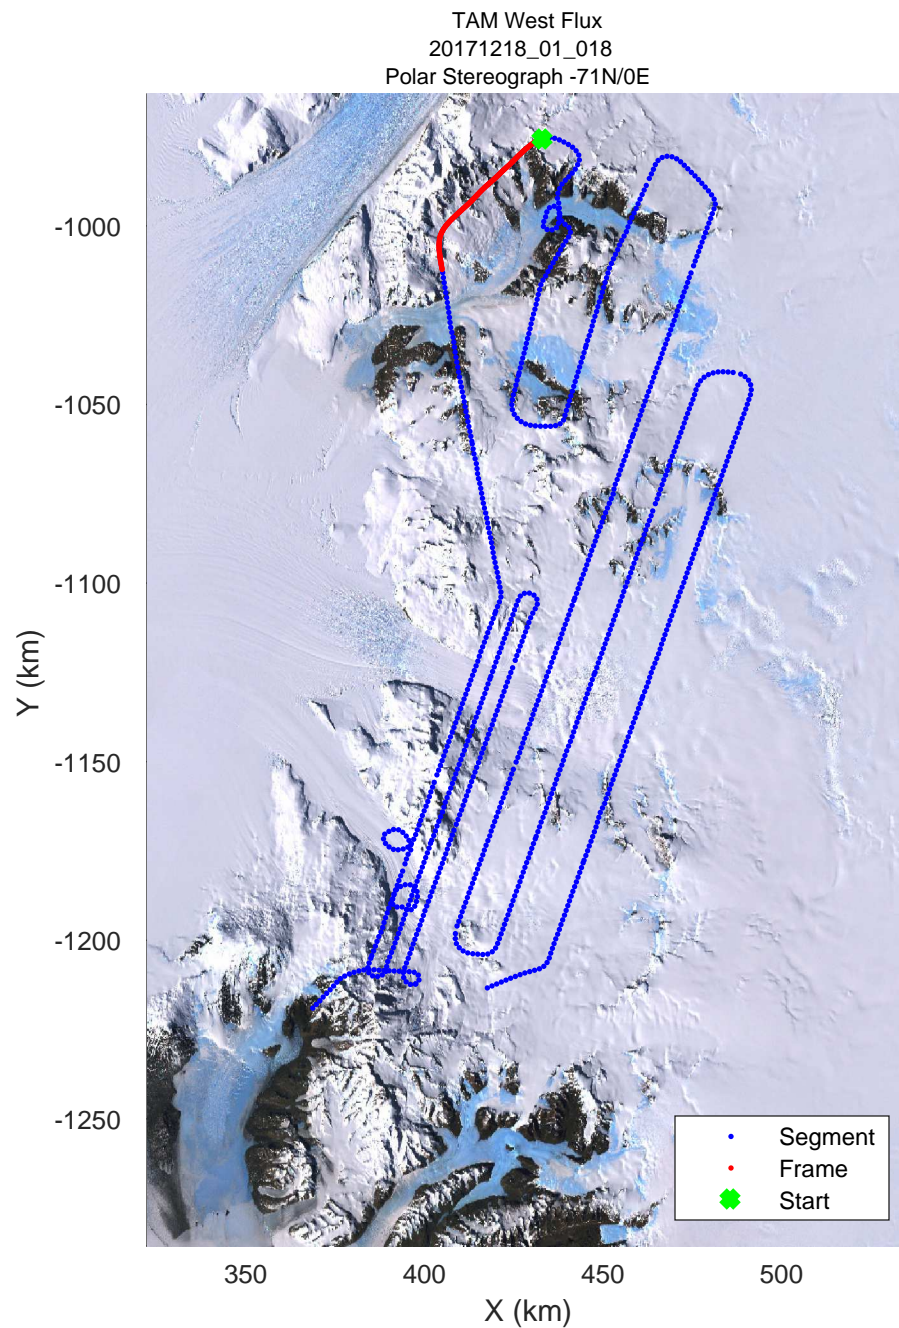

rds 2017_Antarctica_Basler: "TAM West Flux" 20171218_01_014: -2:31:31.3 to -2:41:12.5 GPS

rds 2017_Antarctica_Basler: "TAM West Flux" 20171218_01_014: -2:31:31.3 to -2:41:12.5 GPS

rds 2017_Antarctica_Basler: "TAM West Flux" 20171218_01_015: -2:41:12.7 to -2:50:46.2 GPS

rds 2017_Antarctica_Basler: "TAM West Flux" 20171218_01_015: -2:41:12.7 to -2:50:46.2 GPS

rds 2017_Antarctica_Basler: "TAM West Flux" 20171218_01_016: -2:50:46.3 to -1:00:24.2 GPS

rds 2017_Antarctica_Basler: "TAM West Flux" 20171218_01_016: -2:50:46.3 to -1:00:24.2 GPS

rds 2017_Antarctica_Basler: "TAM West Flux" 20171218_01_017: -1:00:24.4 to -1:11:18.9 GPS

rds 2017_Antarctica_Basler: "TAM West Flux" 20171218_01_017: -1:00:24.4 to -1:11:18.9 GPS

rds 2017_Antarctica_Basler: "TAM West Flux" 20171218_01_018: -1:11:19.1 to -1:20:05.0 GPS

rds 2017_Antarctica_Basler: "TAM West Flux" 20171218_01_018: -1:11:19.1 to -1:20:05.0 GPS

rds 2017_Antarctica_Basler: "TAM West Flux" 20171218_01_019: -1:20:05.2 to -1:30:06.5 GPS

rds 2017_Antarctica_Basler: "TAM West Flux" 20171218_01_019: -1:20:05.2 to -1:30:06.5 GPS