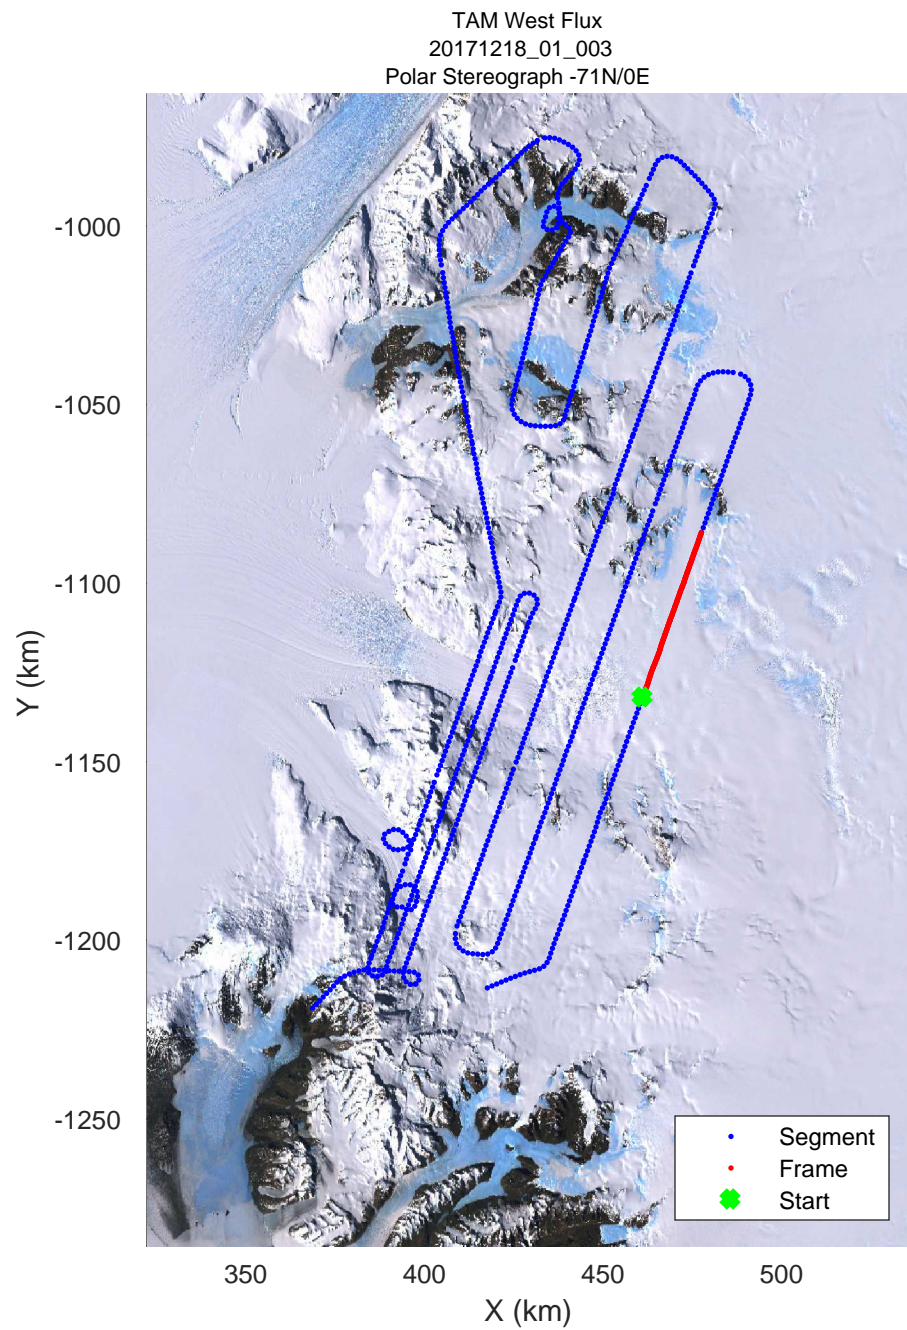

rds 2017_Antarctica_Basler: "TAM West Flux" 20171218_01_001: -4:24:37.3 to -4:34:19.9 GPS

rds 2017_Antarctica_Basler: "TAM West Flux" 20171218_01_001: -4:24:37.3 to -4:34:19.9 GPS

rds 2017_Antarctica_Basler: "TAM West Flux" 20171218_01_002: -4:34:20.0 to -4:44:21.7 GPS

rds 2017_Antarctica_Basler: "TAM West Flux" 20171218_01_002: -4:34:20.0 to -4:44:21.7 GPS

rds 2017_Antarctica_Basler: "TAM West Flux" 20171218_01_003: -4:44:21.9 to -4:54:25.1 GPS

rds 2017_Antarctica_Basler: "TAM West Flux" 20171218_01_003: -4:44:21.9 to -4:54:25.1 GPS

rds 2017_Antarctica_Basler: "TAM West Flux" 20171218_01_004: -4:54:25.3 to -3:05:08.4 GPS

rds 2017_Antarctica_Basler: "TAM West Flux" 20171218_01_004: -4:54:25.3 to -3:05:08.4 GPS

rds 2017_Antarctica_Basler: "TAM West Flux" 20171218_01_005: -3:05:08.5 to -3:13:51.7 GPS

rds 2017_Antarctica_Basler: "TAM West Flux" 20171218_01_005: -3:05:08.5 to -3:13:51.7 GPS

rds 2017_Antarctica_Basler: "TAM West Flux" 20171218_01_006: -3:13:51.9 to -3:22:47.1 GPS

rds 2017_Antarctica_Basler: "TAM West Flux" 20171218_01_006: -3:13:51.9 to -3:22:47.1 GPS