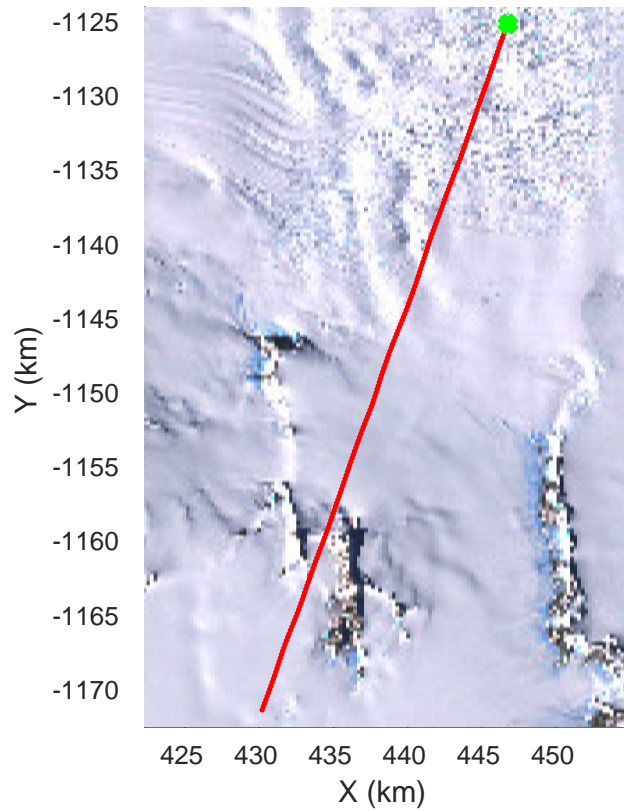

rds 2017_Antarctica_Basler: "TAM West Flux" 20171218_01_002: -4:34:20.0 to -4:44:21.7 GPS

rds 2017_Antarctica_Basler: "TAM West Flux" 20171218_01_003: -4:44:21.9 to -4:54:25.1 GPS

rds 2017_Antarctica_Basler: "TAM West Flux" 20171218_01_003: -4:44:21.9 to -4:54:25.1 GPS

rds 2017_Antarctica_Basler: "TAM West Flux" 20171218_01_004: -4:54:25.3 to -3:05:08.4 GPS

rds 2017_Antarctica_Basler: "TAM West Flux" 20171218_01_004: -4:54:25.3 to -3:05:08.4 GPS

rds 2017_Antarctica_Basler: "TAM West Flux" 20171218_01_005: -3:05:08.5 to -3:13:51.7 GPS

rds 2017_Antarctica_Basler: "TAM West Flux" 20171218_01_005: -3:05:08.5 to -3:13:51.7 GPS

rds 2017_Antarctica_Basler: "TAM West Flux" 20171218_01_006: -3:13:51.9 to -3:22:47.1 GPS

rds 2017_Antarctica_Basler: "TAM West Flux" 20171218_01_006: -3:13:51.9 to -3:22:47.1 GPS

rds 2017_Antarctica_Basler: "TAM West Flux" 20171218_01_007: -3:22:47.3 to -3:32:13.2 GPS

rds 2017_Antarctica_Basler: "TAM West Flux" 20171218_01_007: -3:22:47.3 to -3:32:13.2 GPS

rds 2017_Antarctica_Basler: "TAM West Flux" 20171218_01_008: -3:32:13.4 to -3:41:23.6 GPS