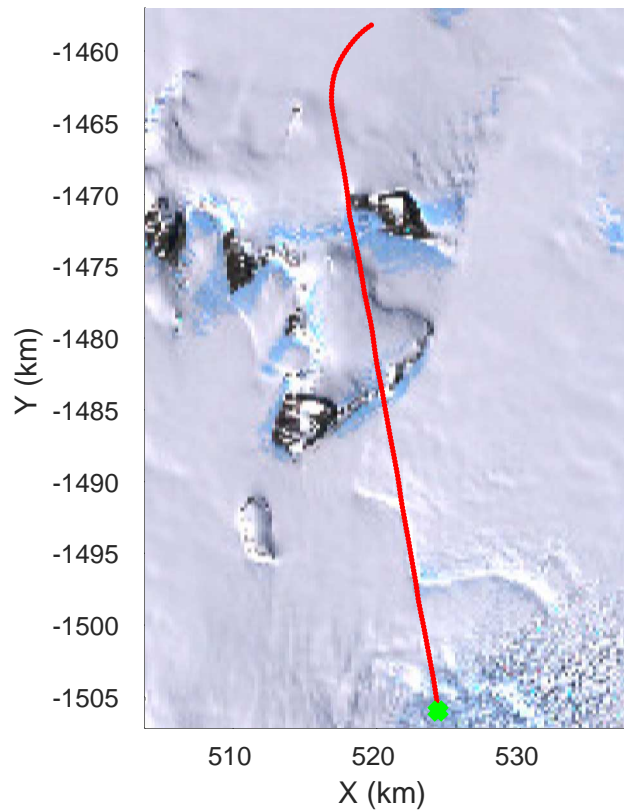

rds 2017_Antarctica_Basler: "David B/Bavid A" 20171217_01_011: -1:44:04.7 to -1:53:58.0 GPS

rds 2017_Antarctica_Basler: "David B/Bavid A" 20171217_01_012: -1:53:58.1 to 00:03:41.5 GPS

rds 2017_Antarctica_Basler: "David B/Bavid A" 20171217_01_012: -1:53:58.1 to 00:03:41.5 GPS