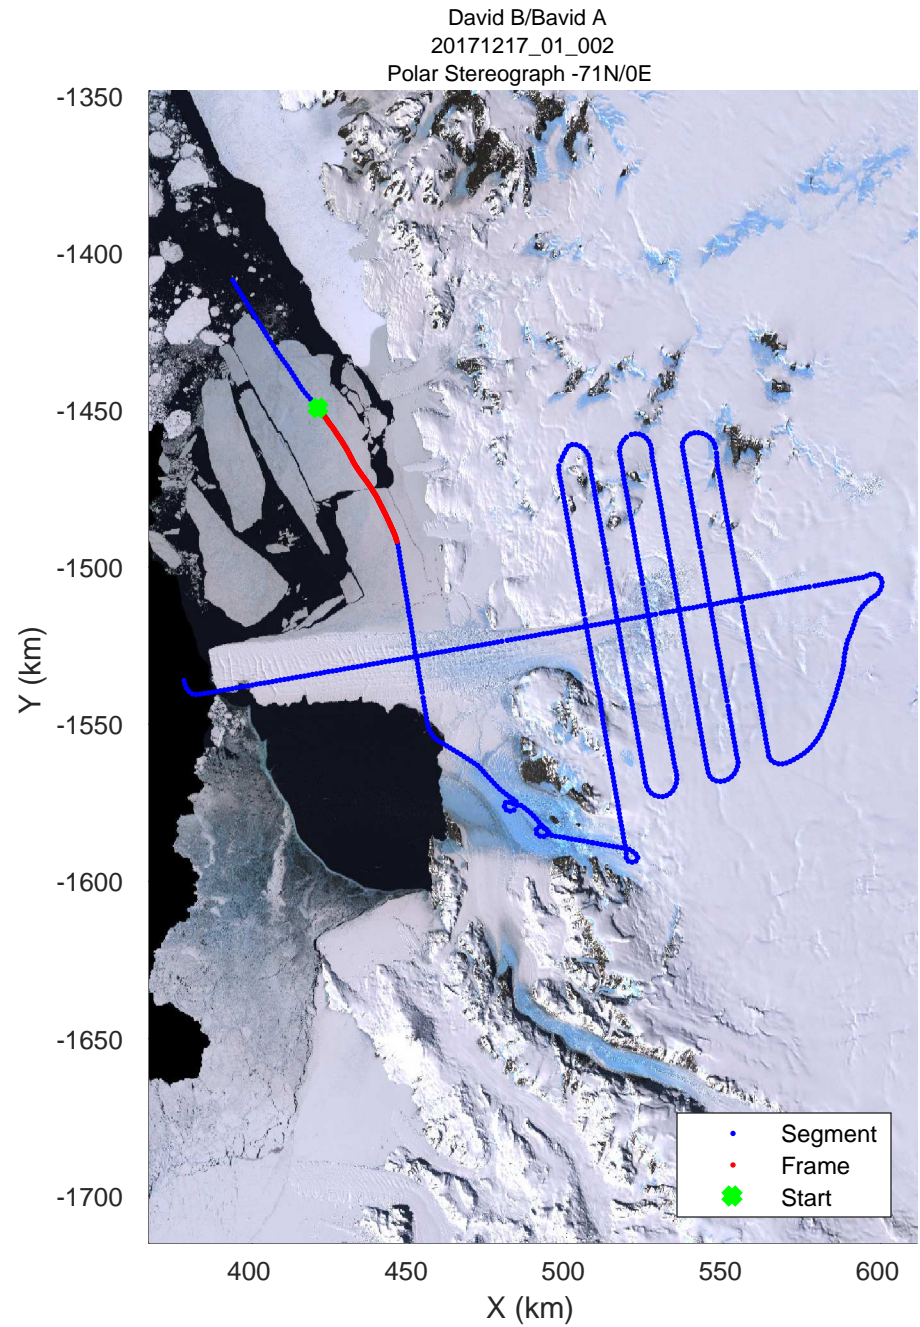

rds 2017_Antarctica_Basler: "David B/Bavid A" 20171217_01_001: -2:04:20.1 to -2:13:44.8 GPS

rds 2017_Antarctica_Basler: "David B/Bavid A" 20171217_01_001: -2:04:20.1 to -2:13:44.8 GPS

rds 2017_Antarctica_Basler: "David B/Bavid A" 20171217_01_002: -2:13:45.0 to -2:22:46.1 GPS

rds 2017_Antarctica_Basler: "David B/Bavid A" 20171217_01_002: -2:13:45.0 to -2:22:46.1 GPS

rds 2017_Antarctica_Basler: "David B/Bavid A" 20171217_01_003: -2:22:46.3 to -2:32:13.4 GPS

rds 2017_Antarctica_Basler: "David B/Bavid A" 20171217_01_003: -2:22:46.3 to -2:32:13.4 GPS