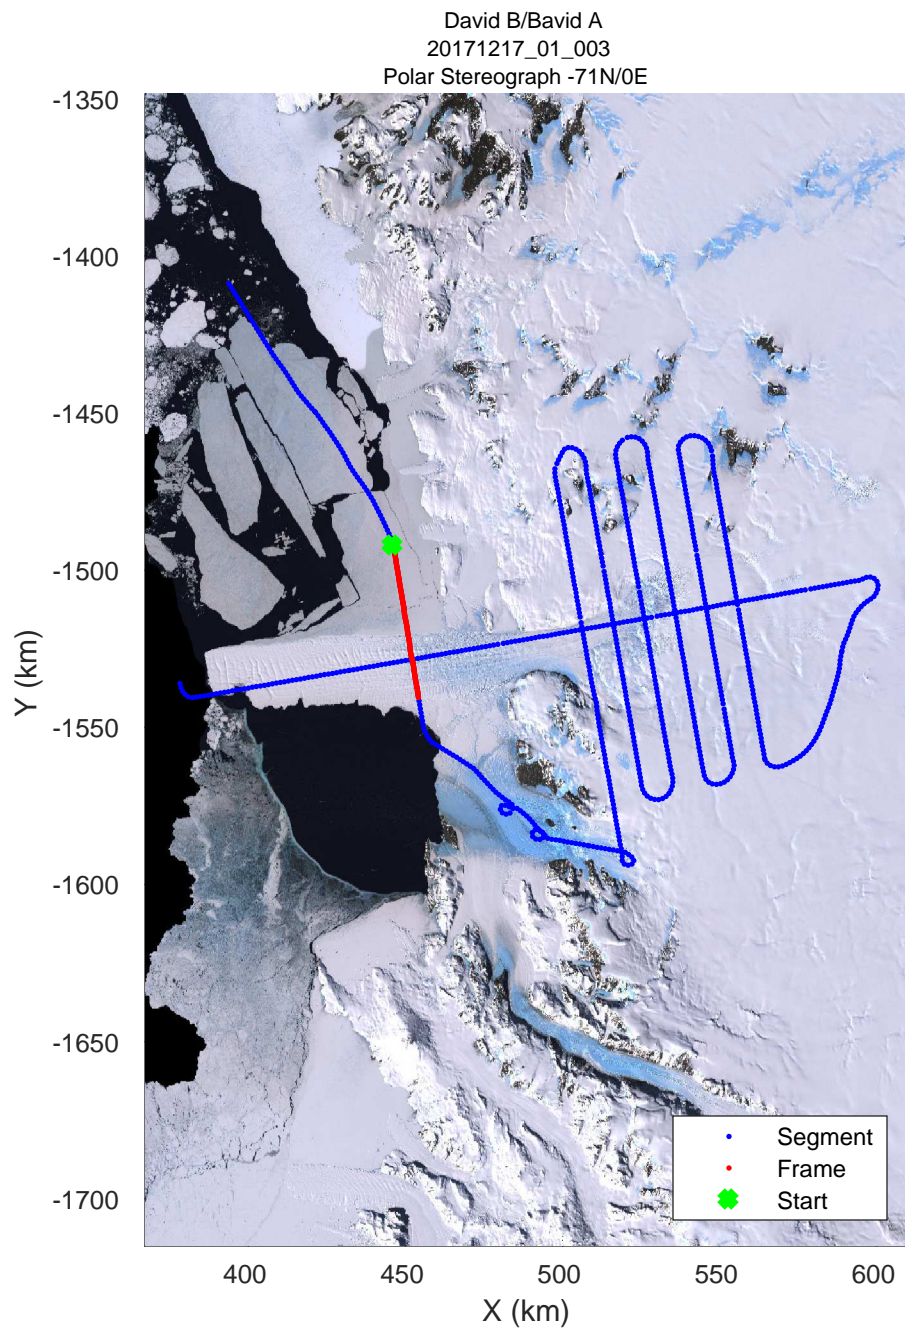

rds 2017_Antarctica_Basler: "David B/Bavid A" 20171217_01_001: -2:04:20.1 to -2:13:44.8 GPS

rds 2017_Antarctica_Basler: "David B/Bavid A" 20171217_01_001: -2:04:20.1 to -2:13:44.8 GPS

rds 2017_Antarctica_Basler: "David B/Bavid A" 20171217_01_002: -2:13:45.0 to -2:22:46.1 GPS

rds 2017_Antarctica_Basler: "David B/Bavid A" 20171217_01_002: -2:13:45.0 to -2:22:46.1 GPS

rds 2017_Antarctica_Basler: "David B/Bavid A" 20171217_01_003: -2:22:46.3 to -2:32:13.4 GPS

rds 2017_Antarctica_Basler: "David B/Bavid A" 20171217_01_003: -2:22:46.3 to -2:32:13.4 GPS