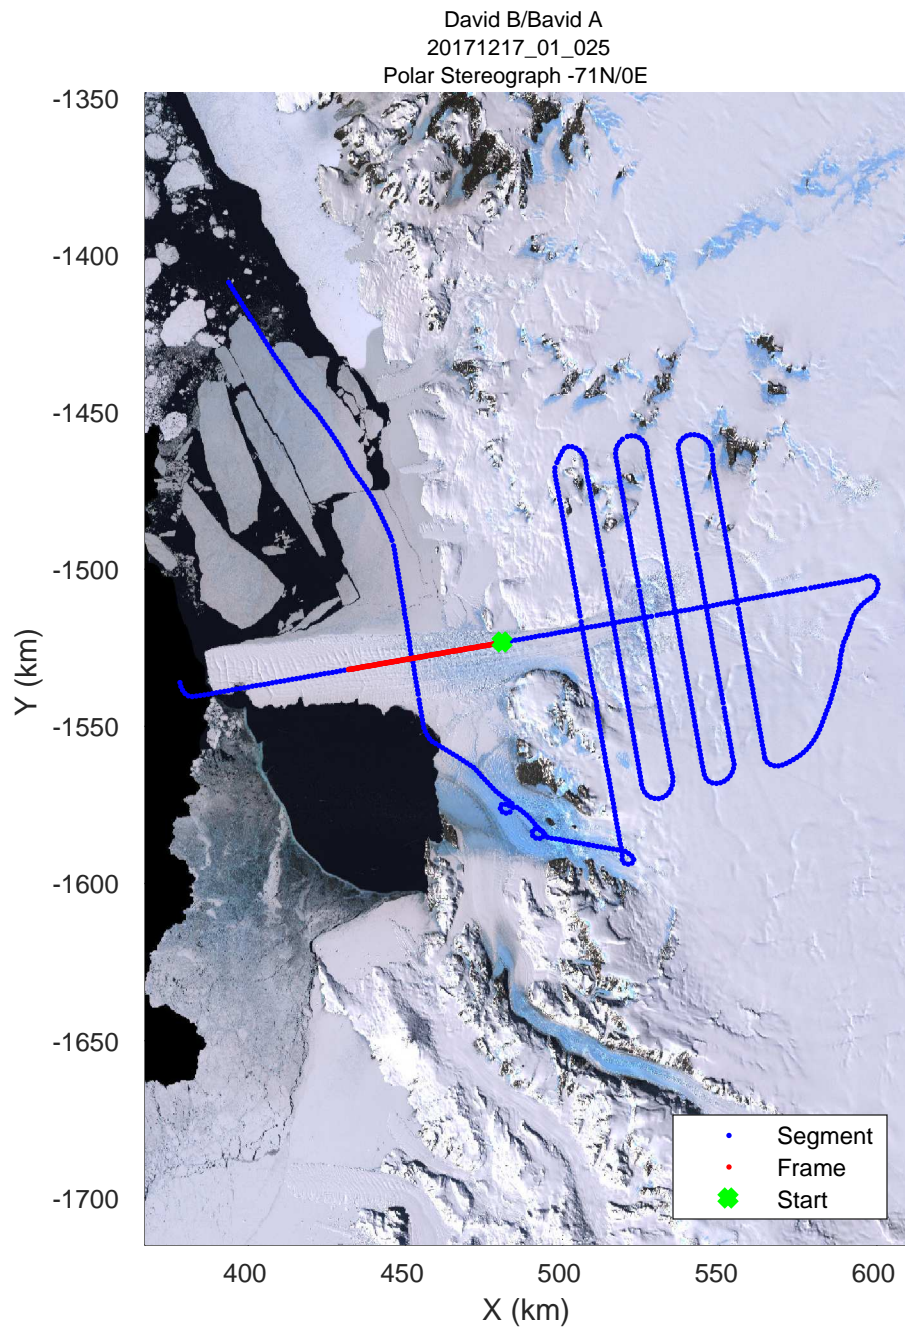

rds 2017_Antarctica_Basler: "David B/Bavid A" 20171217_01_023: 01:39:37.1 to 01:48:40.8 GPS

rds 2017_Antarctica_Basler: "David B/Bavid A" 20171217_01_024: 01:48:40.9 to 01:58:08.4 GPS

rds 2017_Antarctica_Basler: "David B/Bavid A" 20171217_01_024: 01:48:40.9 to 01:58:08.4 GPS

rds 2017_Antarctica_Basler: "David B/Bavid A" 20171217_01_025: 01:58:08.5 to 02:07:16.5 GPS

rds 2017_Antarctica_Basler: "David B/Bavid A" 20171217_01_025: 01:58:08.5 to 02:07:16.5 GPS

rds 2017_Antarctica_Basler: "David B/Bavid A" 20171217_01_026: 02:07:16.7 to 02:17:51.0 GPS

rds 2017_Antarctica_Basler: "David B/Bavid A" 20171217_01_026: 02:07:16.7 to 02:17:51.0 GPS