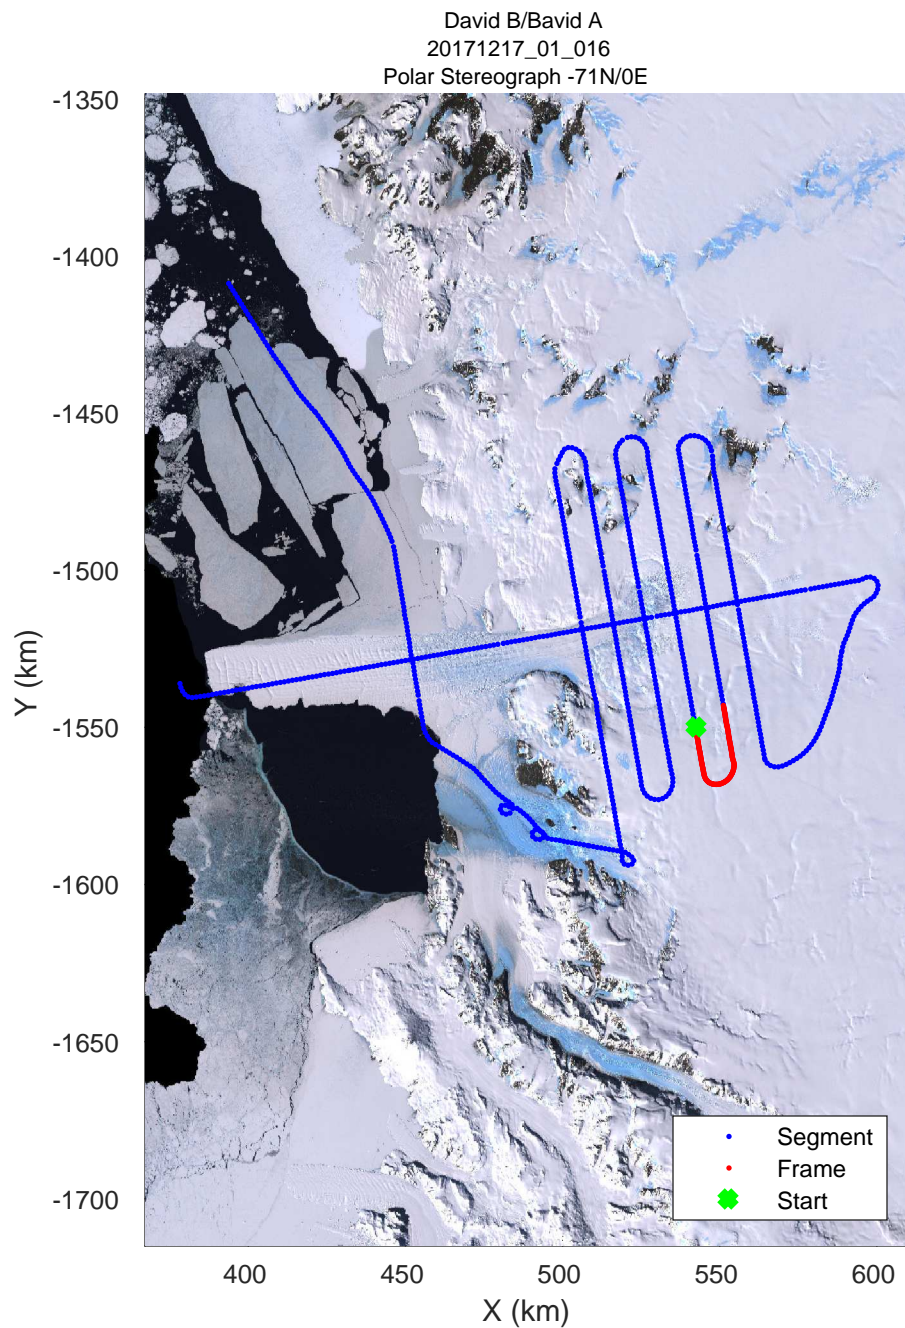

rds 2017_Antarctica_Basler: "David B/Bavid A" 20171217_01_014: 00:14:20.6 to 00:23:26.7 GPS

rds 2017_Antarctica_Basler: "David B/Bavid A" 20171217_01_015: 00:23:26.8 to 00:33:02.2 GPS

rds 2017_Antarctica_Basler: "David B/Bavid A" 20171217_01_015: 00:23:26.8 to 00:33:02.2 GPS