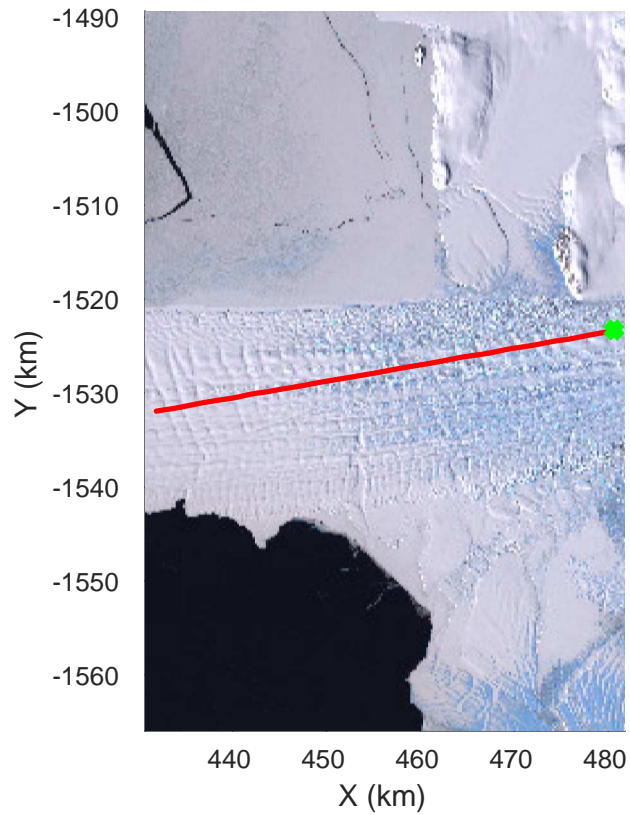

rds 2017_Antarctica_Basler: "David B/Bavid A" 20171217_01_023: 01:39:37.1 to 01:48:40.8 GPS

rds 2017_Antarctica_Basler: "David B/Bavid A" 20171217_01_024: 01:48:40.9 to 01:58:08.4 GPS

rds 2017_Antarctica_Basler: "David B/Bavid A" 20171217_01_024: 01:48:40.9 to 01:58:08.4 GPS