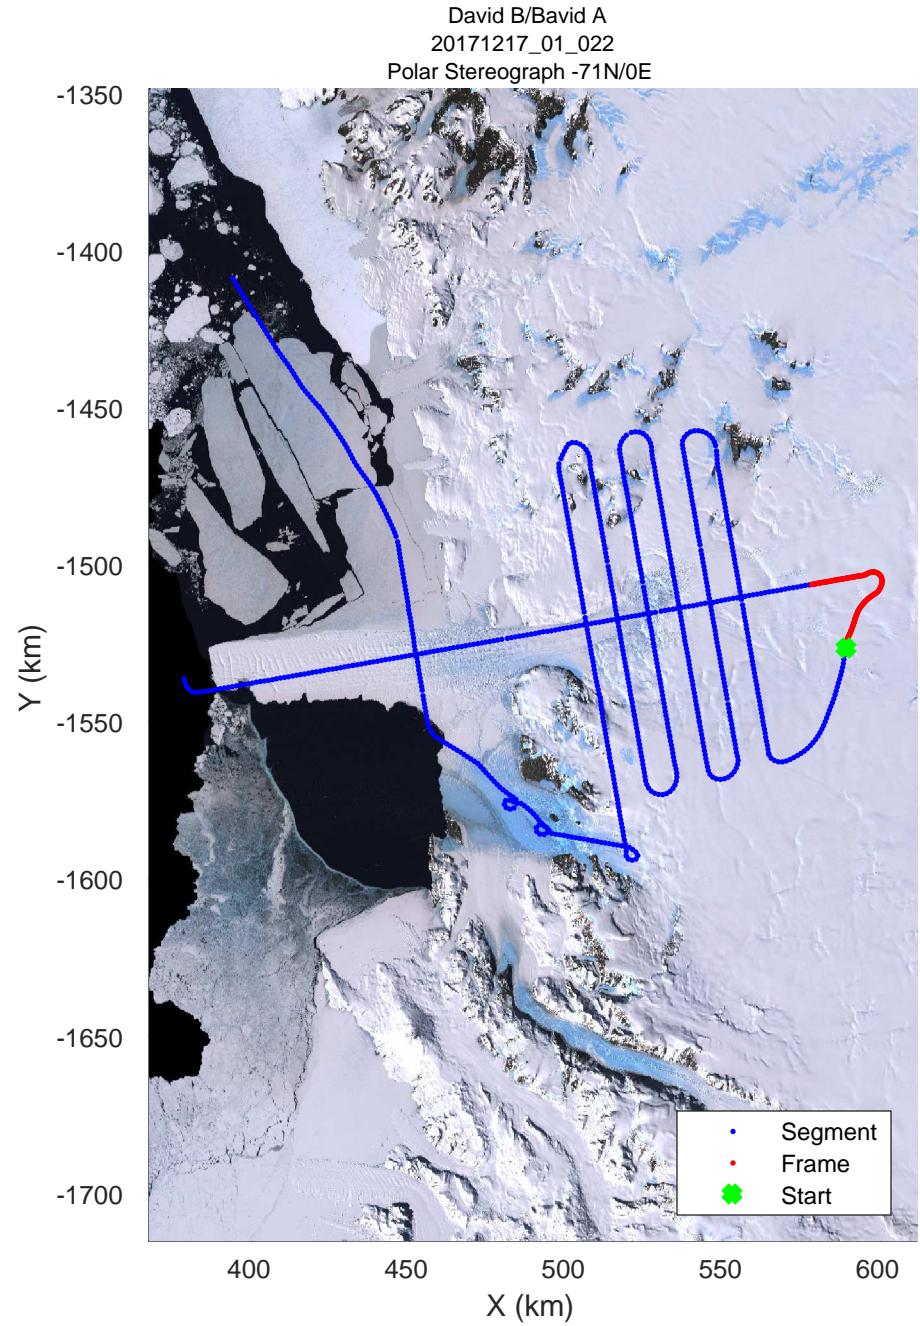

rds 2017_Antarctica_Basler: "David B/Bavid A" 20171217_01_020: 01:10:55.9 to 01:20:04.1 GPS

rds 2017_Antarctica_Basler: "David B/Bavid A" 20171217_01_021: 01:20:04.2 to 01:30:03.0 GPS

rds 2017_Antarctica_Basler: "David B/Bavid A" 20171217_01_021: 01:20:04.2 to 01:30:03.0 GPS

rds 2017_Antarctica_Basler: "David B/Bavid A" 20171217_01_026: 02:07:16.7 to 02:17:51.0 GPS