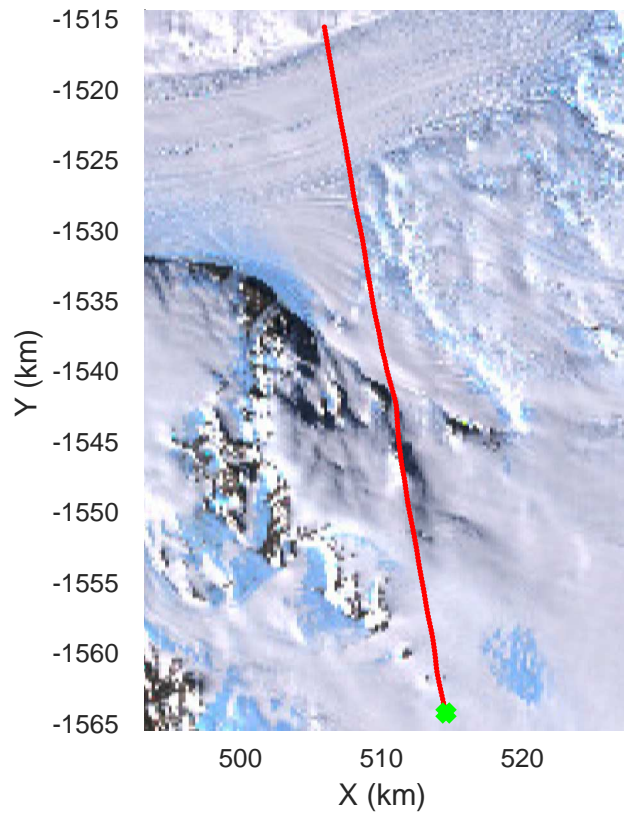

rds 2017_Antarctica_Basler: "David B/Bavid A" 20171217_01_005: -2:42:31.5 to -2:53:48.3 GPS

rds 2017_Antarctica_Basler: "David B/Bavid A" 20171217_01_006: -2:53:48.5 to -1:04:21.9 GPS

rds 2017_Antarctica_Basler: "David B/Bavid A" 20171217_01_006: -2:53:48.5 to -1:04:21.9 GPS