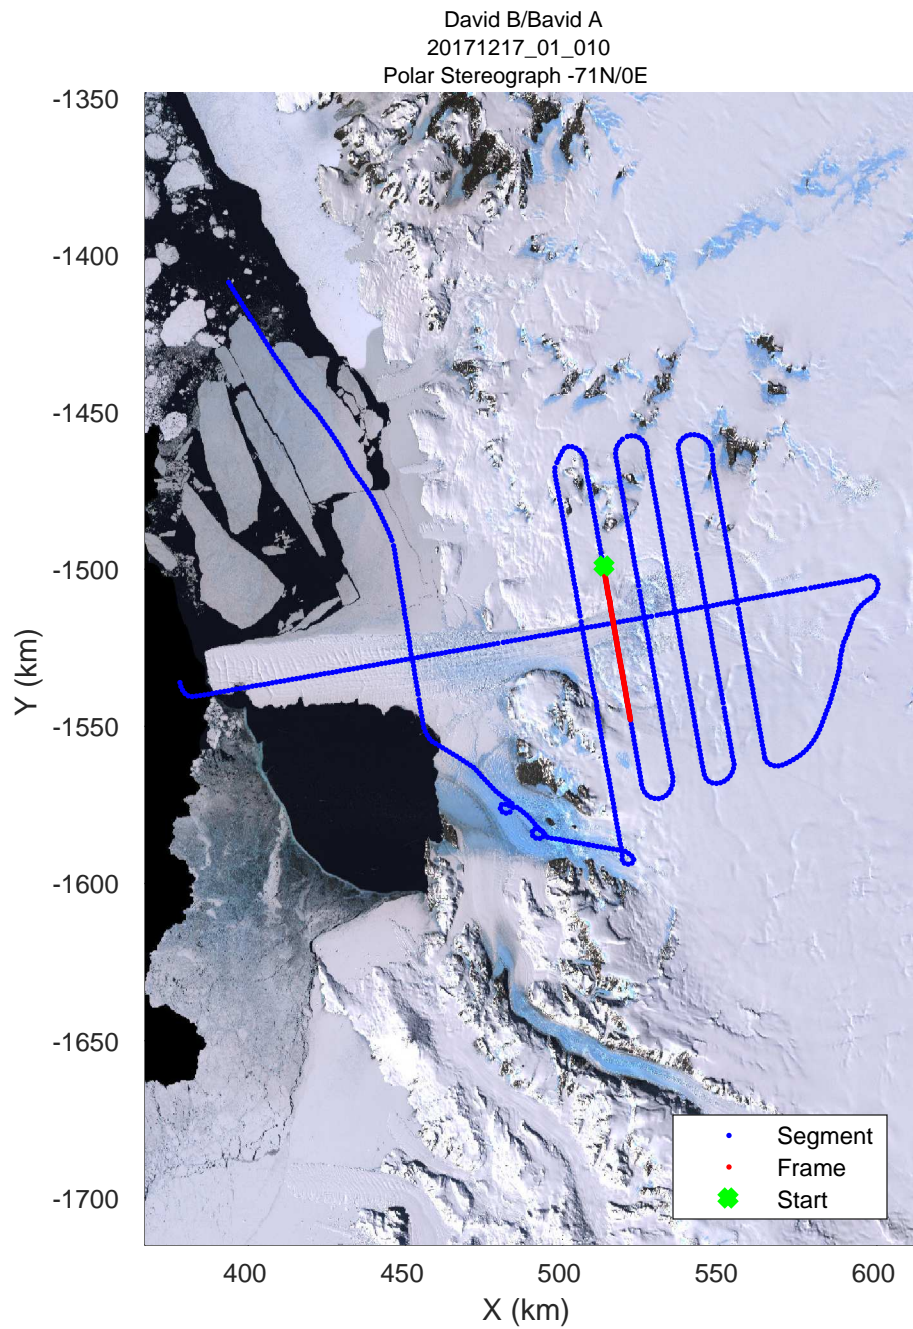

rds 2017_Antarctica_Basler: "David B/Bavid A" 20171217_01_008: -1:14:06.1 to -1:24:43.8 GPS

rds 2017_Antarctica_Basler: "David B/Bavid A" 20171217_01_009: -1:24:43.9 to -1:34:06.9 GPS

rds 2017_Antarctica_Basler: "David B/Bavid A" 20171217_01_009: -1:24:43.9 to -1:34:06.9 GPS