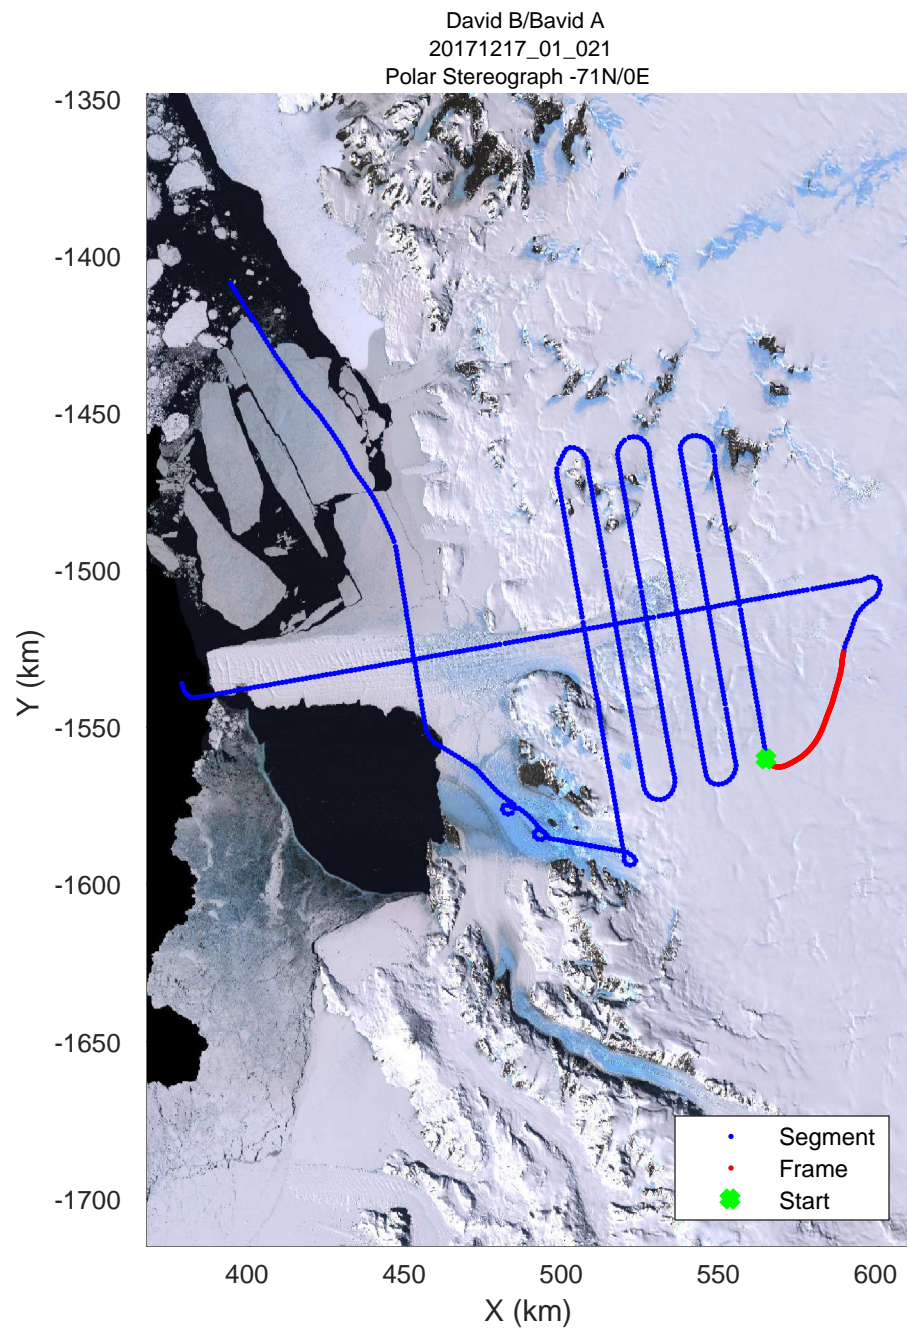

rds 2017_Antarctica_Basler: "David B/Bavid A" 20171217_01_019: 01:02:01.4 to 01:10:55.8 GPS

rds 2017_Antarctica_Basler: "David B/Bavid A" 20171217_01_019: 01:02:01.4 to 01:10:55.8 GPS

rds 2017_Antarctica_Basler: "David B/Bavid A" 20171217_01_020: 01:10:55.9 to 01:20:04.1 GPS

rds 2017_Antarctica_Basler: "David B/Bavid A" 20171217_01_020: 01:10:55.9 to 01:20:04.1 GPS

rds 2017_Antarctica_Basler: "David B/Bavid A" 20171217_01_021: 01:20:04.2 to 01:30:03.0 GPS

rds 2017_Antarctica_Basler: "David B/Bavid A" 20171217_01_021: 01:20:04.2 to 01:30:03.0 GPS