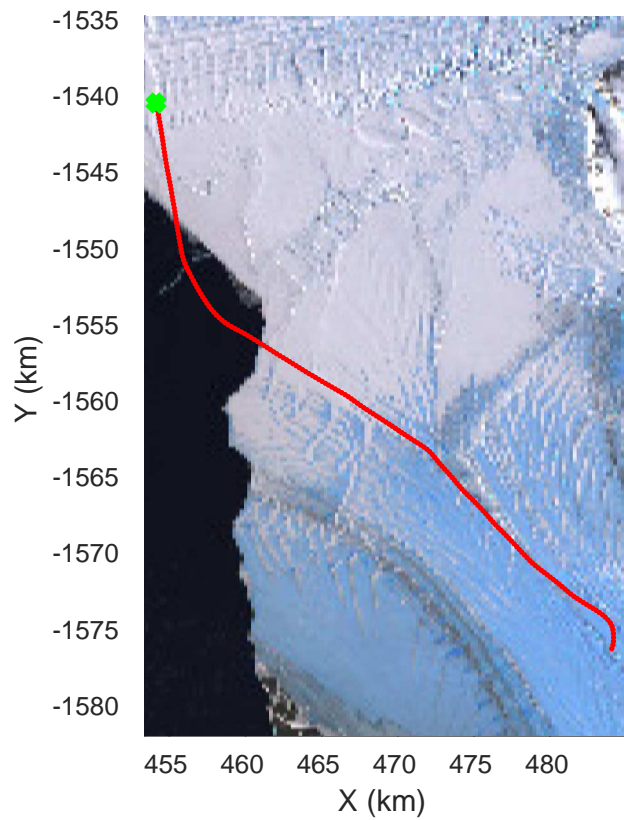

rds 2017_Antarctica_Basler: "David B/Bavid A" 20171217_01_002: -2:13:45.0 to -2:22:46.1 GPS

rds 2017_Antarctica_Basler: "David B/Bavid A" 20171217_01_003: -2:22:46.3 to -2:32:13.4 GPS

rds 2017_Antarctica_Basler: "David B/Bavid A" 20171217_01_003: -2:22:46.3 to -2:32:13.4 GPS