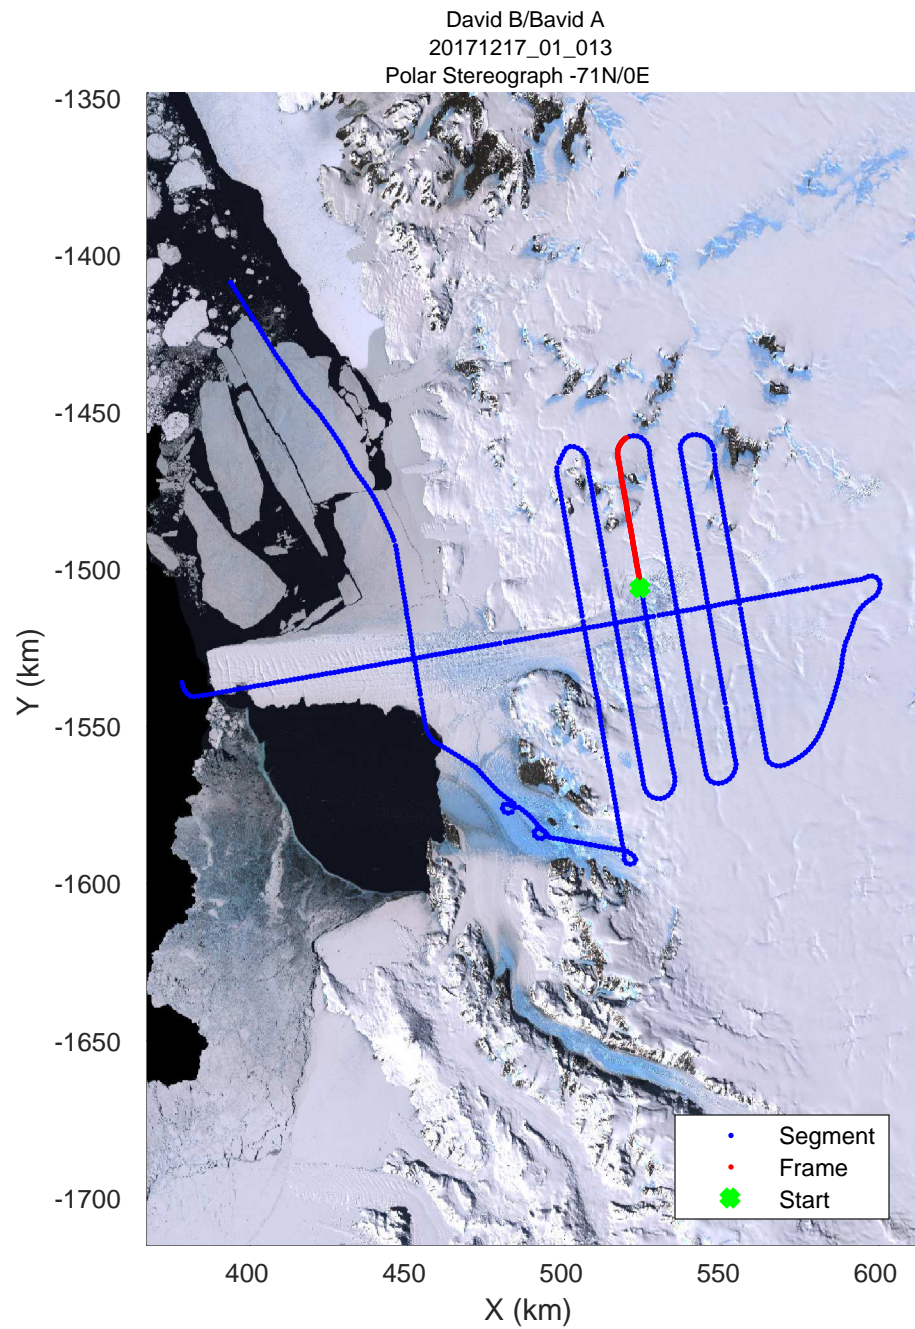

rds 2017_Antarctica_Basler: "David B/Bavid A" 20171217_01_011: -1:44:04.7 to -1:53:58.0 GPS

rds 2017_Antarctica_Basler: "David B/Bavid A" 20171217_01_012: -1:53:58.1 to 00:03:41.5 GPS

rds 2017_Antarctica_Basler: "David B/Bavid A" 20171217_01_012: -1:53:58.1 to 00:03:41.5 GPS