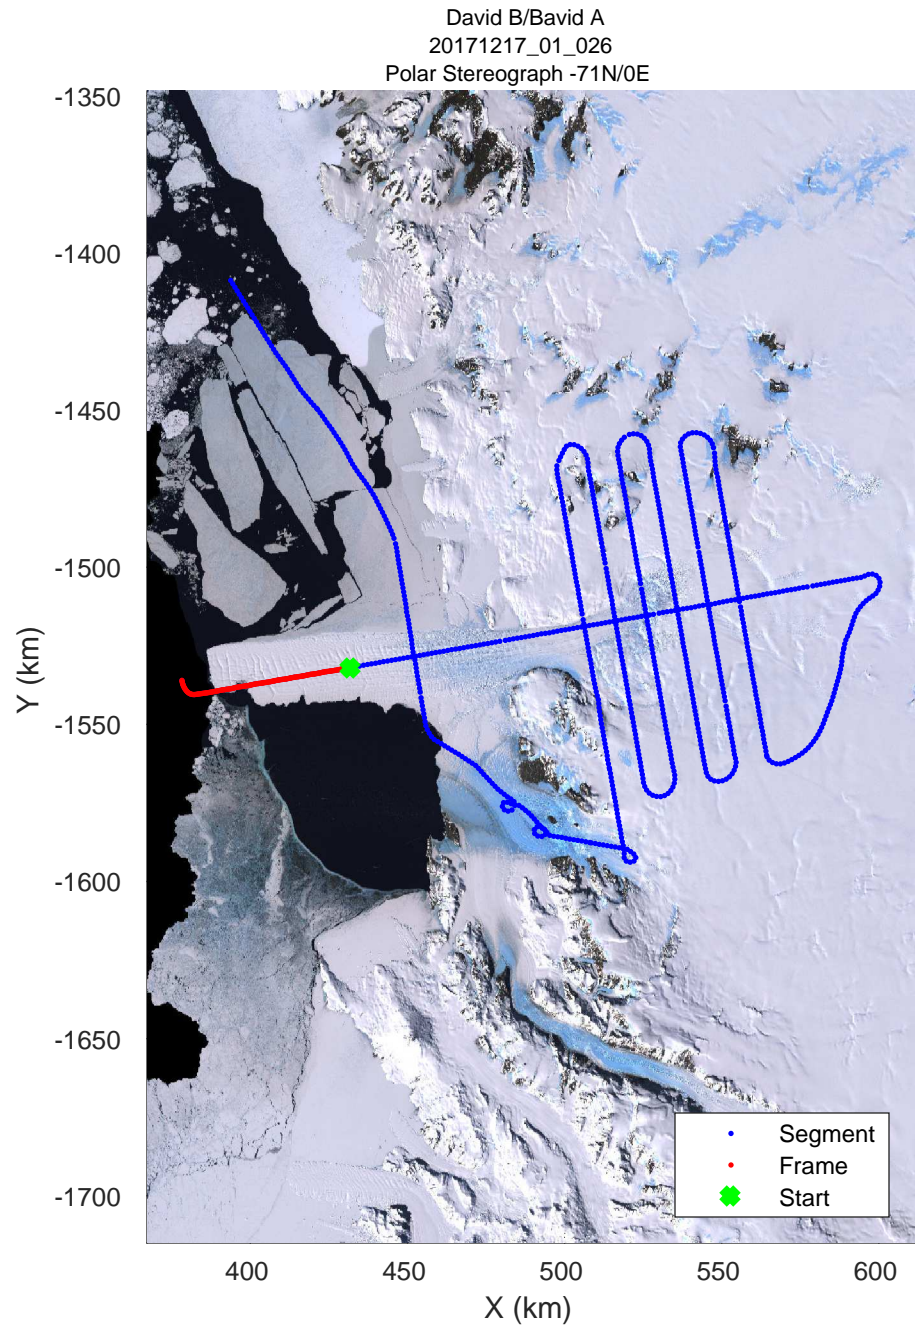

rds 2017_Antarctica_Basler: "David B/Bavid A" 20171217_01_023: 01:39:37.1 to 01:48:40.8 GPS

rds 2017_Antarctica_Basler: "David B/Bavid A" 20171217_01_024: 01:48:40.9 to 01:58:08.4 GPS

rds 2017_Antarctica_Basler: "David B/Bavid A" 20171217_01_024: 01:48:40.9 to 01:58:08.4 GPS

rds 2017_Antarctica_Basler: "David B/Bavid A" 20171217_01_025: 01:58:08.5 to 02:07:16.5 GPS

rds 2017_Antarctica_Basler: "David B/Bavid A" 20171217_01_025: 01:58:08.5 to 02:07:16.5 GPS

rds 2017_Antarctica_Basler: "David B/Bavid A" 20171217_01_026: 02:07:16.7 to 02:17:51.0 GPS

rds 2017_Antarctica_Basler: "David B/Bavid A" 20171217_01_026: 02:07:16.7 to 02:17:51.0 GPS