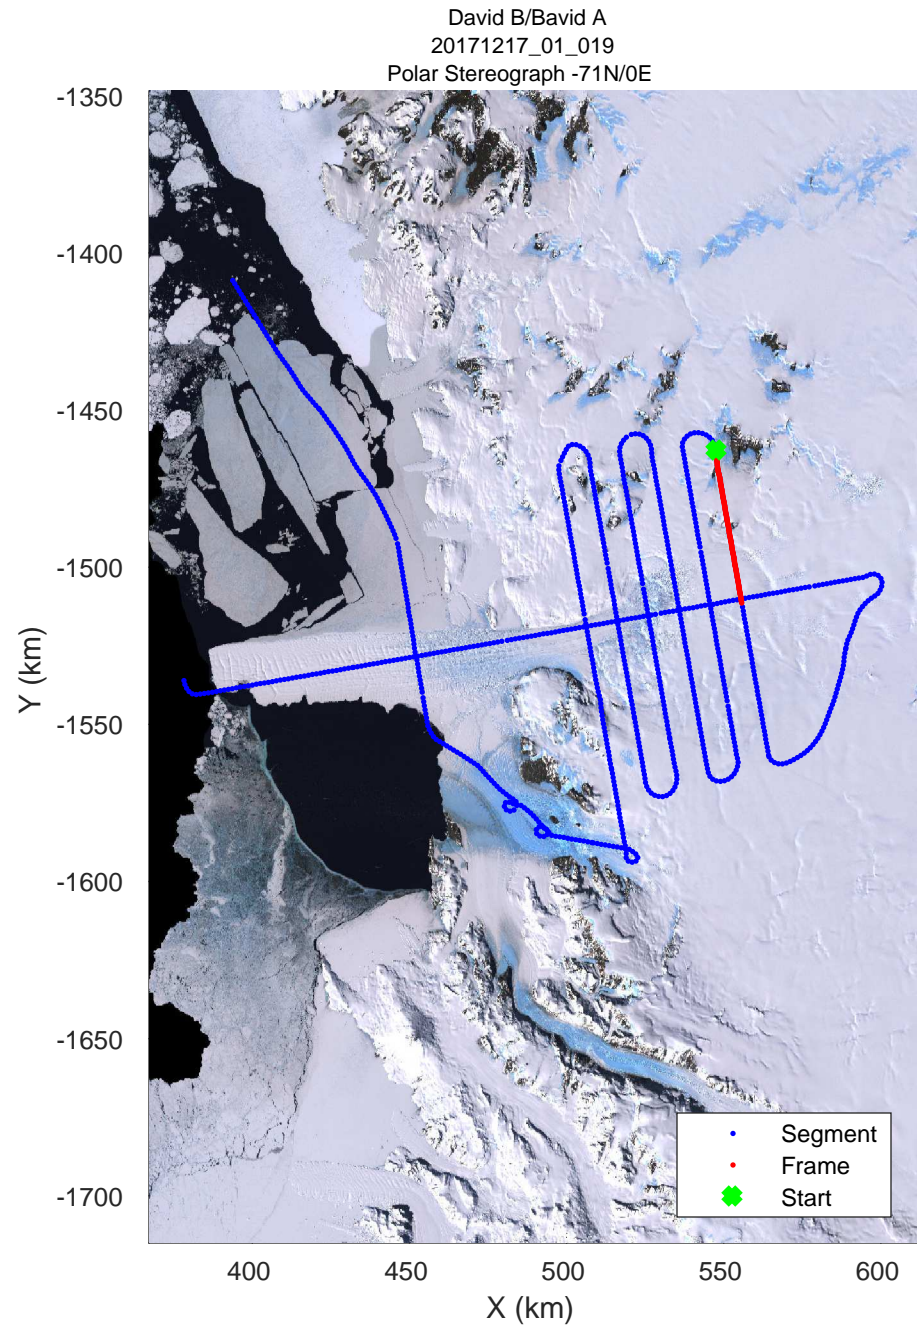

rds 2017_Antarctica_Basler: "David B/Bavid A" 20171217_01_017: 00:42:45.4 to 00:52:23.7 GPS

rds 2017_Antarctica_Basler: "David B/Bavid A" 20171217_01_018: 00:52:23.9 to 01:02:01.3 GPS

rds 2017_Antarctica_Basler: "David B/Bavid A" 20171217_01_018: 00:52:23.9 to 01:02:01.3 GPS