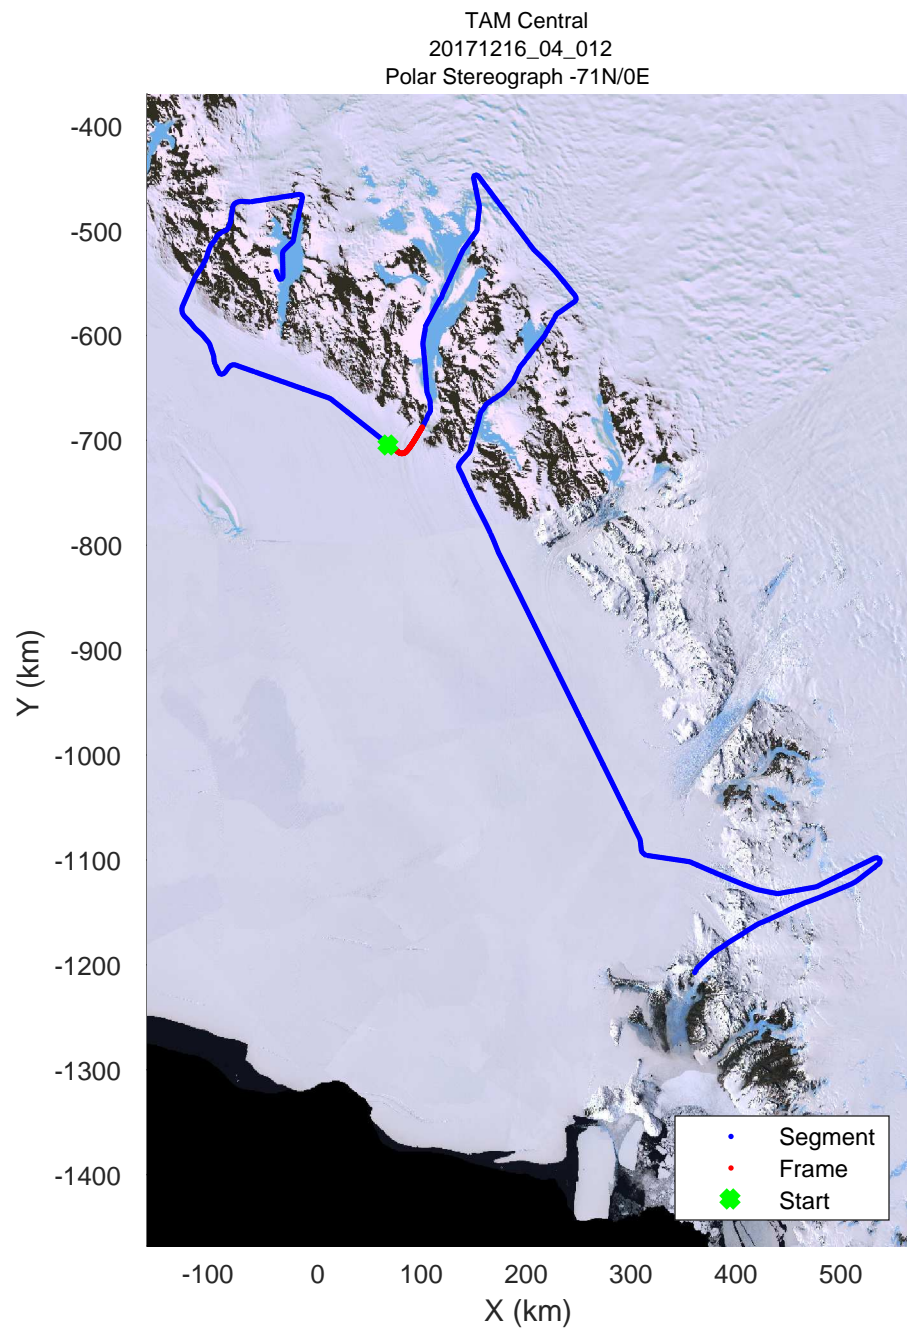

rds 2017_Antarctica_Basler: "TAM Central" 20171216_04_010: 01:05:01.2 to 01:14:09.1 GPS

rds 2017_Antarctica_Basler: "TAM Central" 20171216_04_010: 01:05:01.2 to 01:14:09.1 GPS

rds 2017_Antarctica_Basler: "TAM Central" 20171216_04_011: 01:14:09.2 to 01:23:10.2 GPS

rds 2017_Antarctica_Basler: "TAM Central" 20171216_04_011: 01:14:09.2 to 01:23:10.2 GPS

rds 2017_Antarctica_Basler: "TAM Central" 20171216_04_012: 01:23:10.4 to 01:32:46.9 GPS

rds 2017_Antarctica_Basler: "TAM Central" 20171216_04_012: 01:23:10.4 to 01:32:46.9 GPS