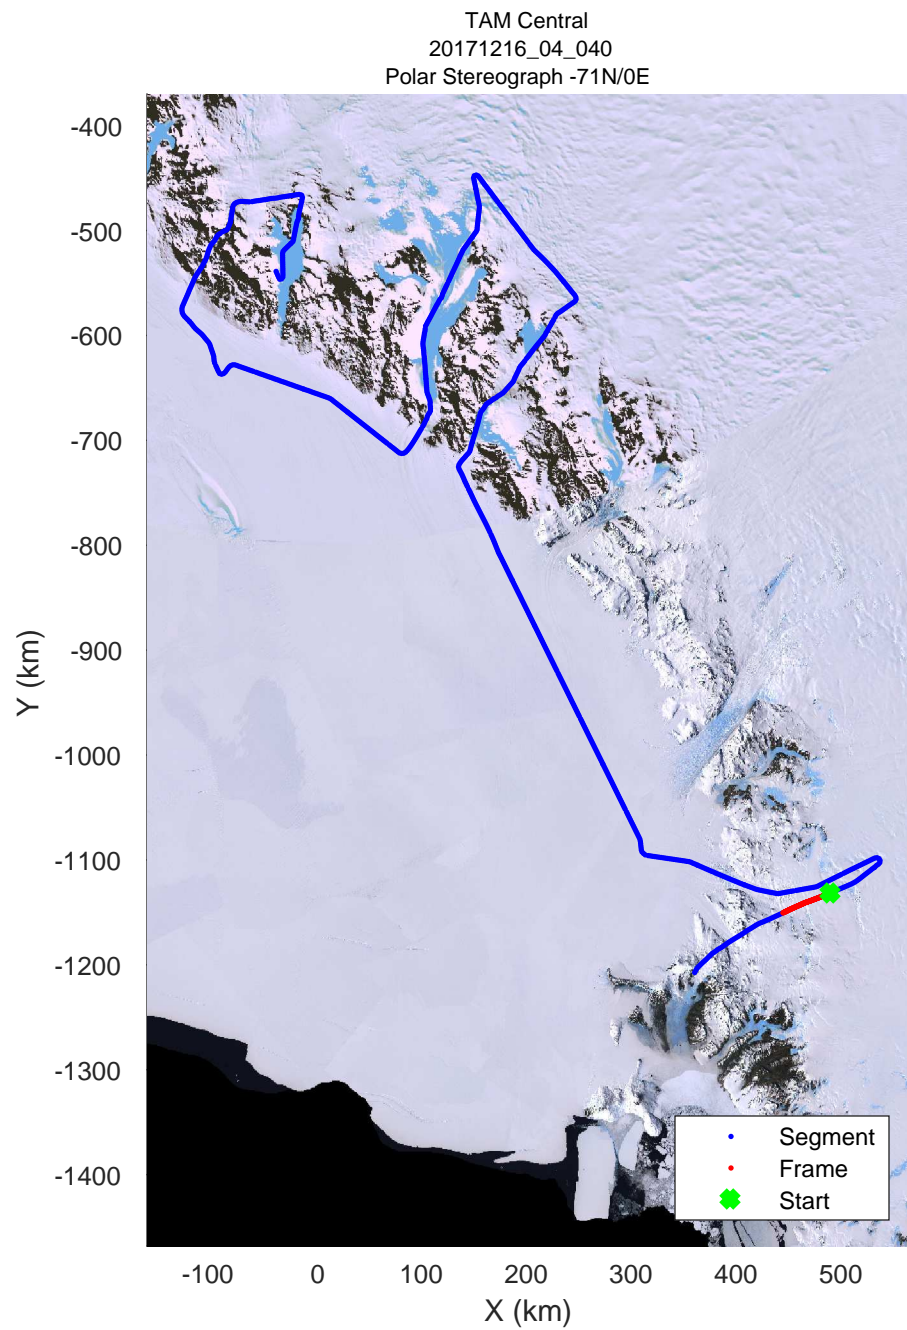

rds 2017_Antarctica_Basler: "TAM Central" 20171216_04_038: 05:32:56.9 to 05:42:33.0 GPS

rds 2017_Antarctica_Basler: "TAM Central" 20171216_04_039: 05:42:33.1 to 05:51:26.8 GPS

rds 2017_Antarctica_Basler: "TAM Central" 20171216_04_039: 05:42:33.1 to 05:51:26.8 GPS