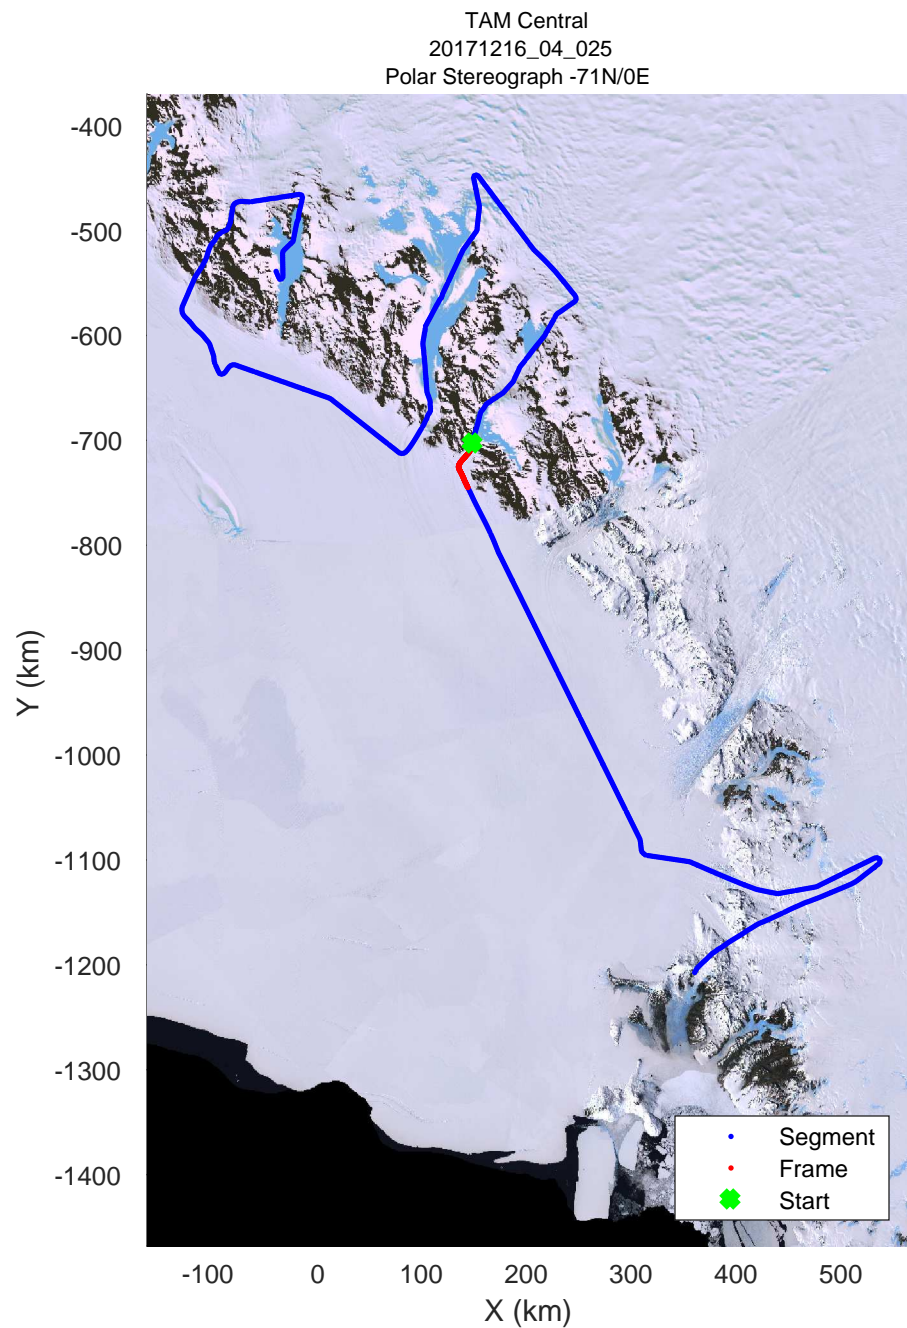

rds 2017_Antarctica_Basler: "TAM Central" 20171216_04_023: 03:06:01.6 to 03:15:06.8 GPS

rds 2017_Antarctica_Basler: "TAM Central" 20171216_04_024: 03:15:06.9 to 03:23:59.4 GPS

rds 2017_Antarctica_Basler: "TAM Central" 20171216_04_024: 03:15:06.9 to 03:23:59.4 GPS