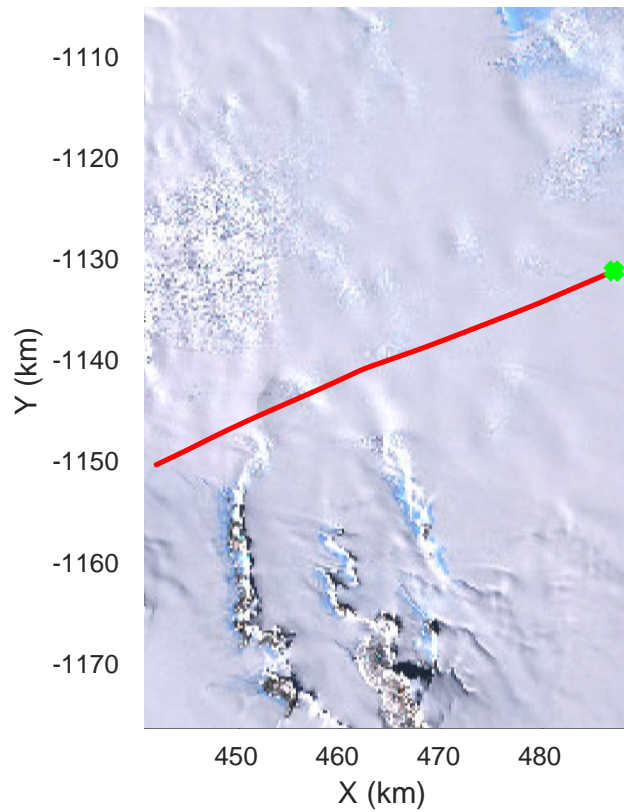

rds 2017_Antarctica_Basler: "TAM Central" 20171216_04_038: 05:32:56.9 to 05:42:33.0 GPS

rds 2017_Antarctica_Basler: "TAM Central" 20171216_04_039: 05:42:33.1 to 05:51:26.8 GPS

rds 2017_Antarctica_Basler: "TAM Central" 20171216_04_039: 05:42:33.1 to 05:51:26.8 GPS