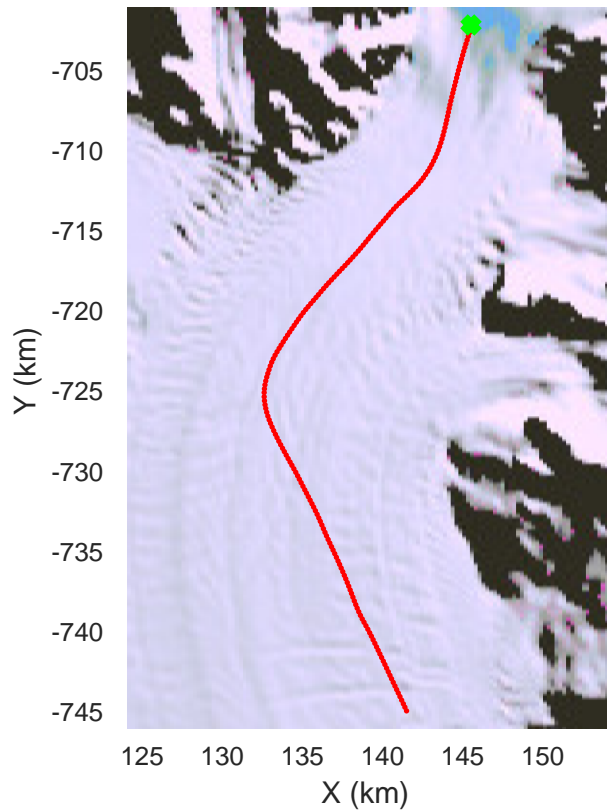

rds 2017_Antarctica_Basler: "TAM Central" 20171216_04_023: 03:06:01.6 to 03:15:06.8 GPS

rds 2017_Antarctica_Basler: "TAM Central" 20171216_04_024: 03:15:06.9 to 03:23:59.4 GPS

rds 2017_Antarctica_Basler: "TAM Central" 20171216_04_024: 03:15:06.9 to 03:23:59.4 GPS