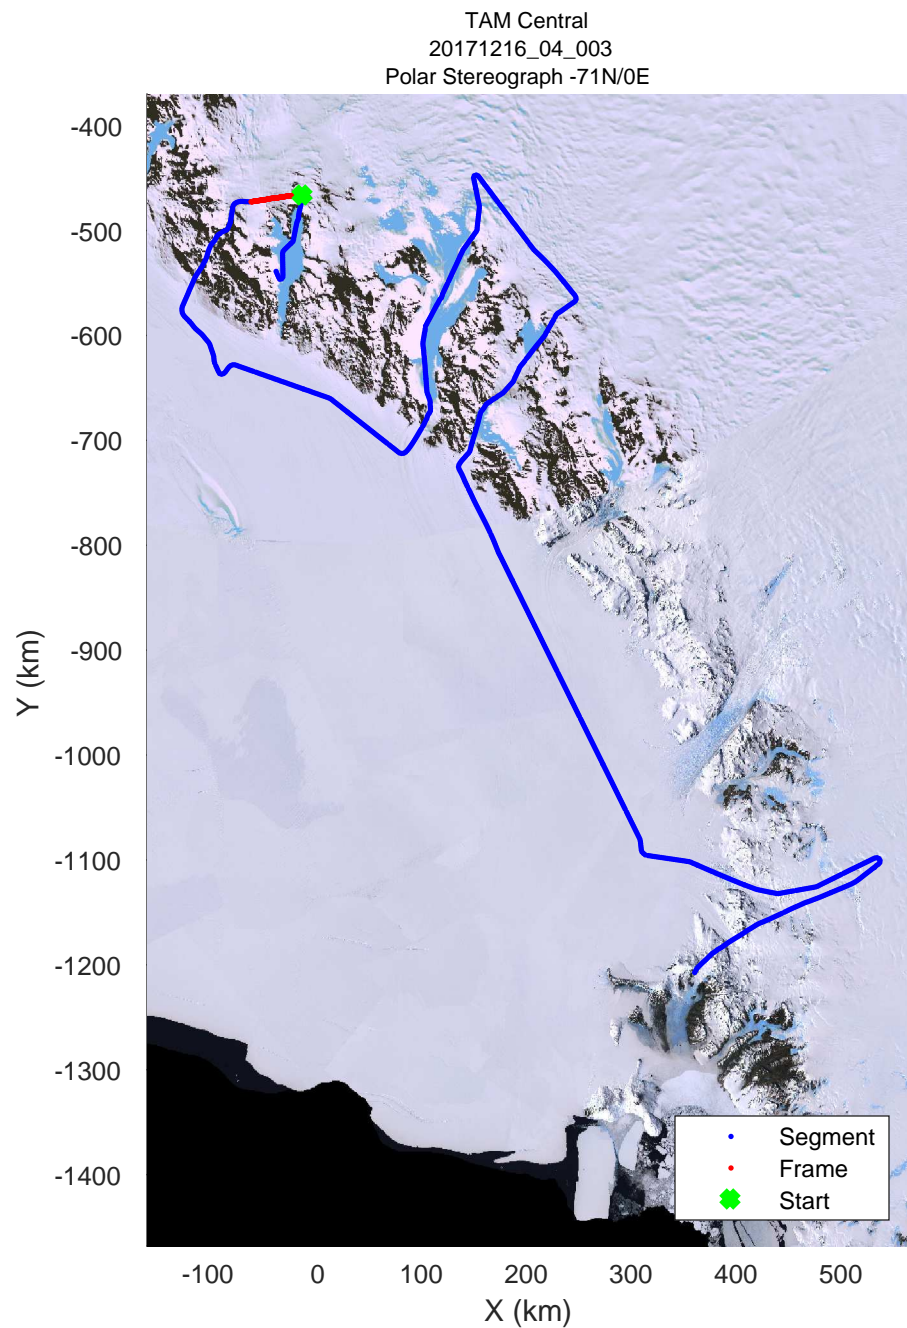

rds 2017_Antarctica_Basler: "TAM Central" 20171216_04_001: -1:38:46.3 to -1:49:53.6 GPS

rds 2017_Antarctica_Basler: "TAM Central" 20171216_04_001: -1:38:46.3 to -1:49:53.6 GPS

rds 2017_Antarctica_Basler: "TAM Central" 20171216_04_002: -1:49:53.8 to 00:00:35.2 GPS

rds 2017_Antarctica_Basler: "TAM Central" 20171216_04_002: -1:49:53.8 to 00:00:35.2 GPS

rds 2017_Antarctica_Basler: "TAM Central" 20171216_04_003: 00:00:35.4 to 00:10:22.5 GPS

rds 2017_Antarctica_Basler: "TAM Central" 20171216_04_003: 00:00:35.4 to 00:10:22.5 GPS