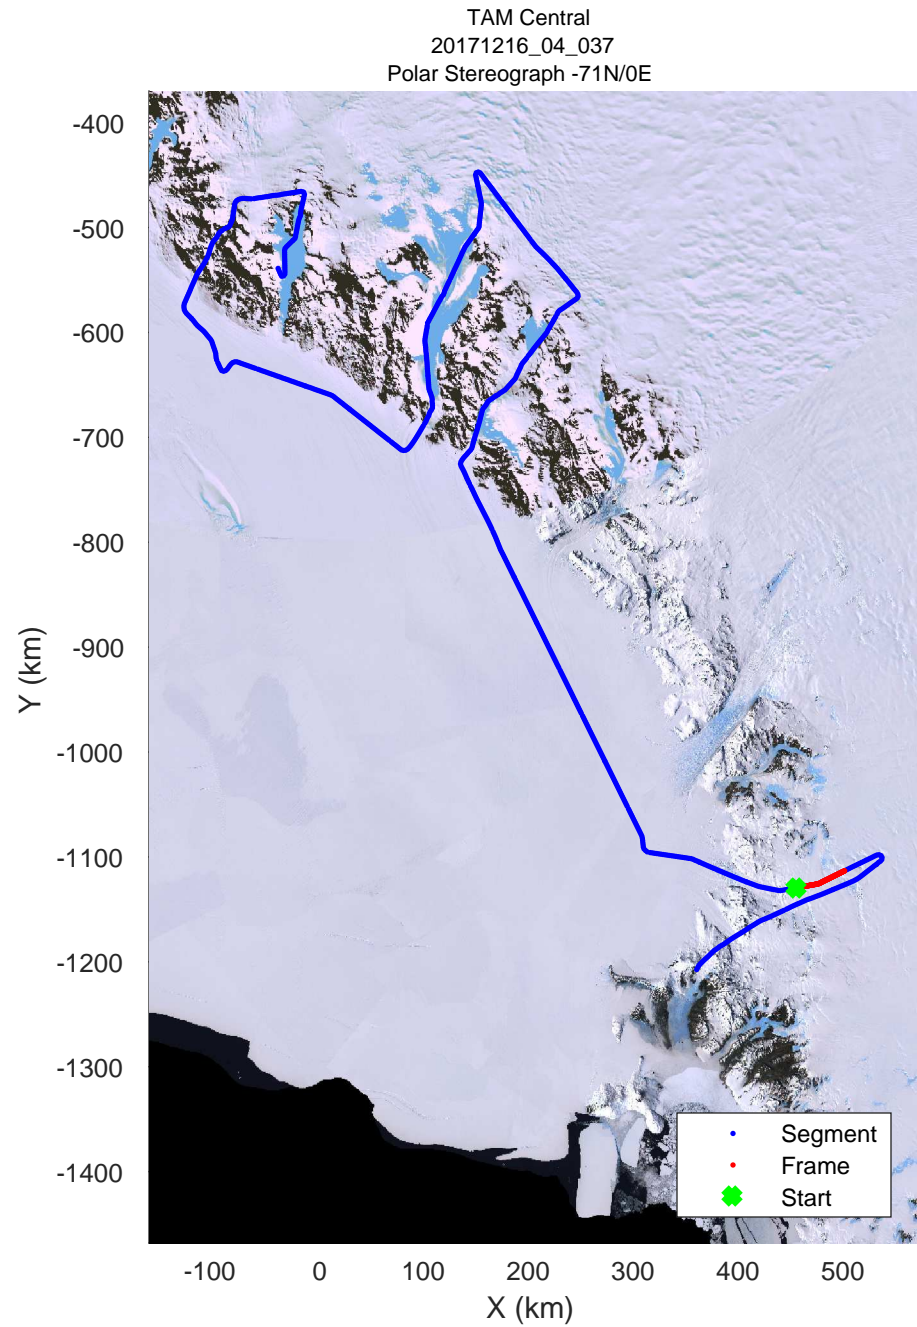

rds 2017_Antarctica_Basler: "TAM Central" 20171216_04_035: 05:01:09.7 to 05:12:18.7 GPS

rds 2017_Antarctica_Basler: "TAM Central" 20171216_04_036: 05:12:19.0 to 05:22:52.9 GPS

rds 2017_Antarctica_Basler: "TAM Central" 20171216_04_036: 05:12:19.0 to 05:22:52.9 GPS