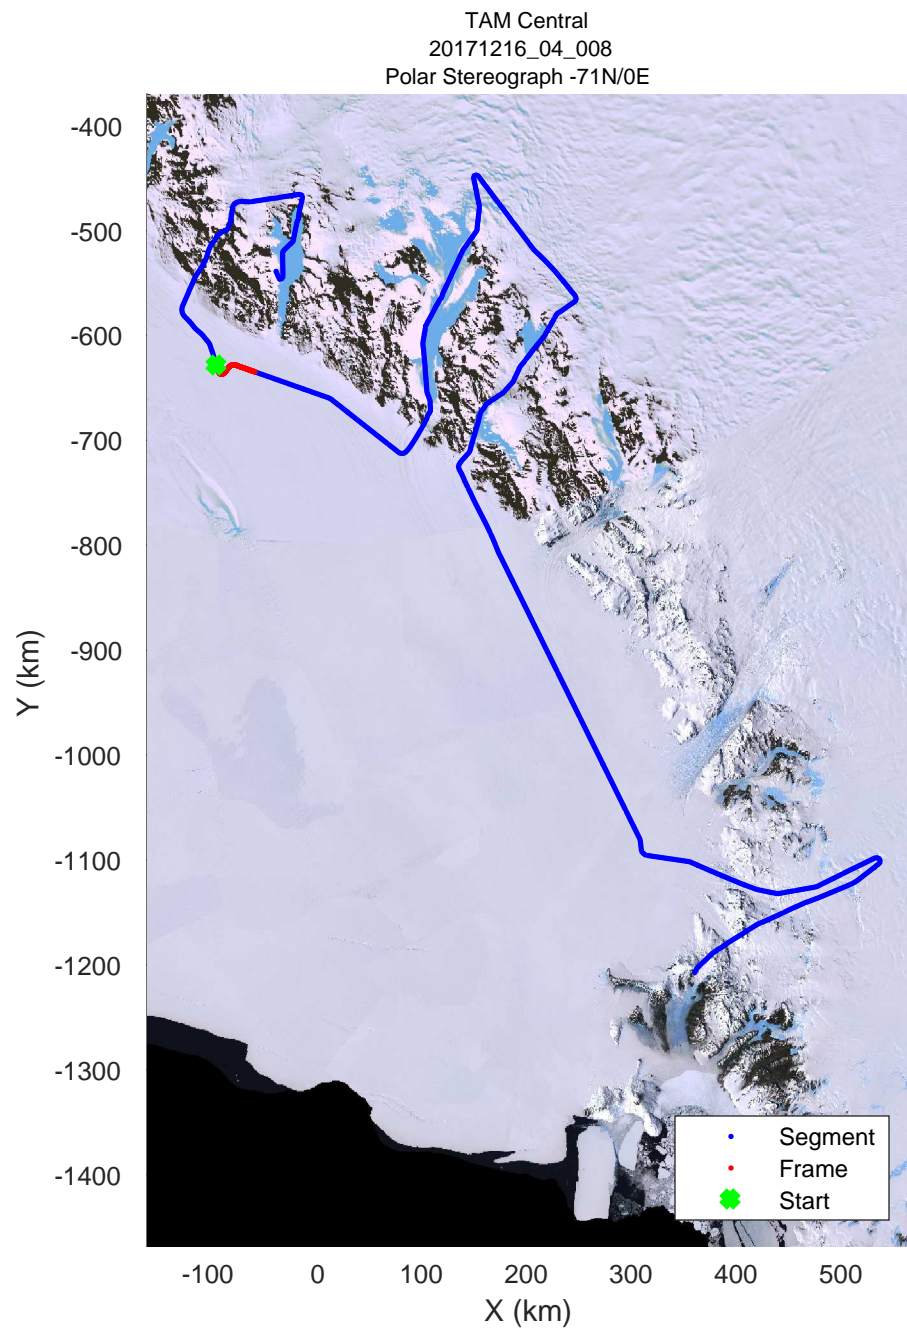

rds 2017_Antarctica_Basler: "TAM Central" 20171216_04_005: 00:19:17.4 to 00:28:50.6 GPS

rds 2017_Antarctica_Basler: "TAM Central" 20171216_04_006: 00:28:50.8 to 00:37:58.0 GPS

rds 2017_Antarctica_Basler: "TAM Central" 20171216_04_006: 00:28:50.8 to 00:37:58.0 GPS

rds 2017_Antarctica_Basler: "TAM Central" 20171216_04_007: 00:37:58.1 to 00:46:31.9 GPS

rds 2017_Antarctica_Basler: "TAM Central" 20171216_04_007: 00:37:58.1 to 00:46:31.9 GPS

rds 2017_Antarctica_Basler: "TAM Central" 20171216_04_008: 00:46:32.0 to 00:55:59.5 GPS