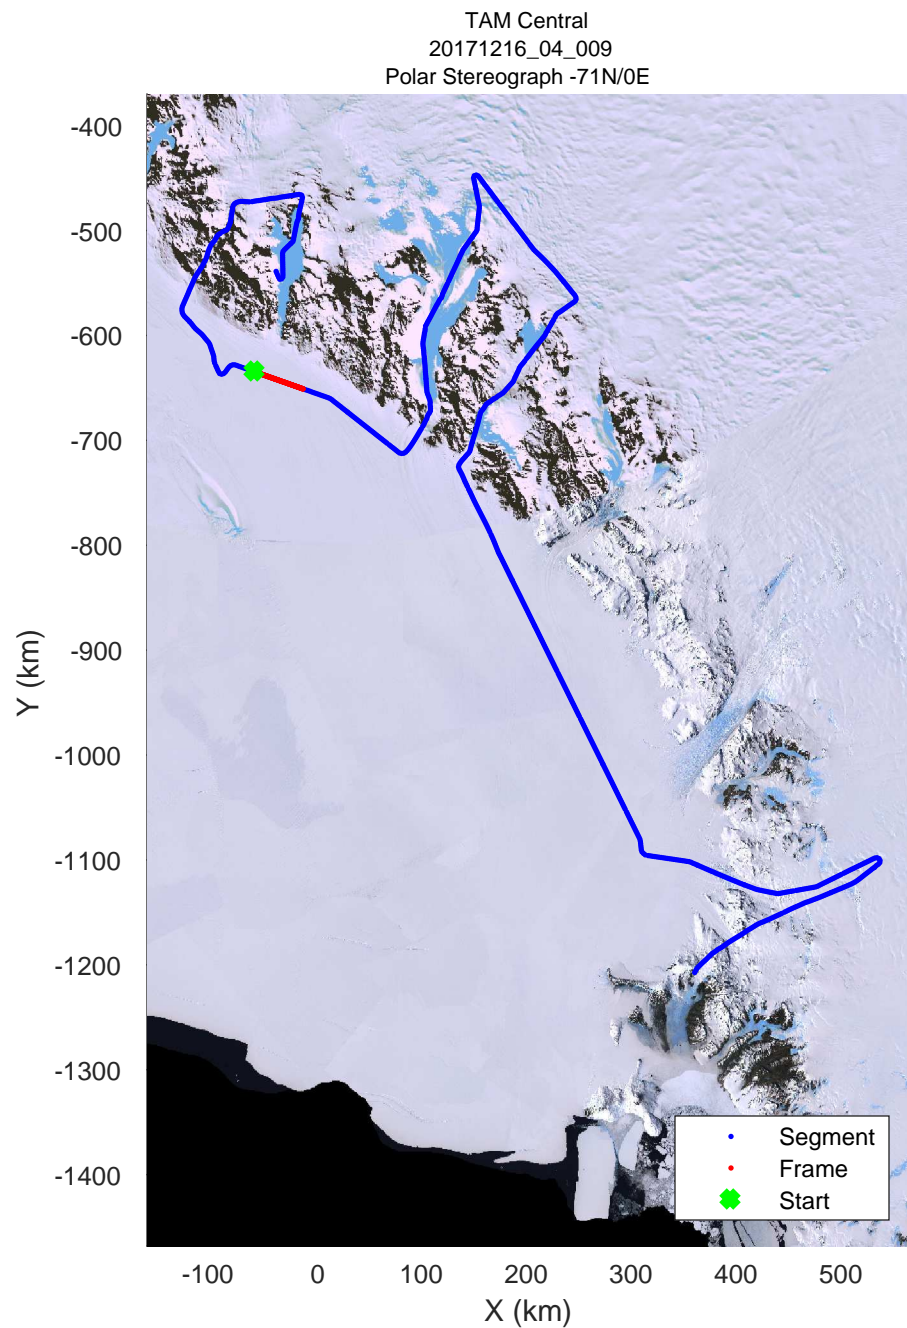

rds 2017_Antarctica_Basler: "TAM Central" 20171216_04_007: 00:37:58.1 to 00:46:31.9 GPS

rds 2017_Antarctica_Basler: "TAM Central" 20171216_04_007: 00:37:58.1 to 00:46:31.9 GPS

rds 2017_Antarctica_Basler: "TAM Central" 20171216_04_008: 00:46:32.0 to 00:55:59.5 GPS

rds 2017_Antarctica_Basler: "TAM Central" 20171216_04_008: 00:46:32.0 to 00:55:59.5 GPS

rds 2017_Antarctica_Basler: "TAM Central" 20171216_04_009: 00:55:59.7 to 01:05:01.0 GPS

rds 2017_Antarctica_Basler: "TAM Central" 20171216_04_009: 00:55:59.7 to 01:05:01.0 GPS