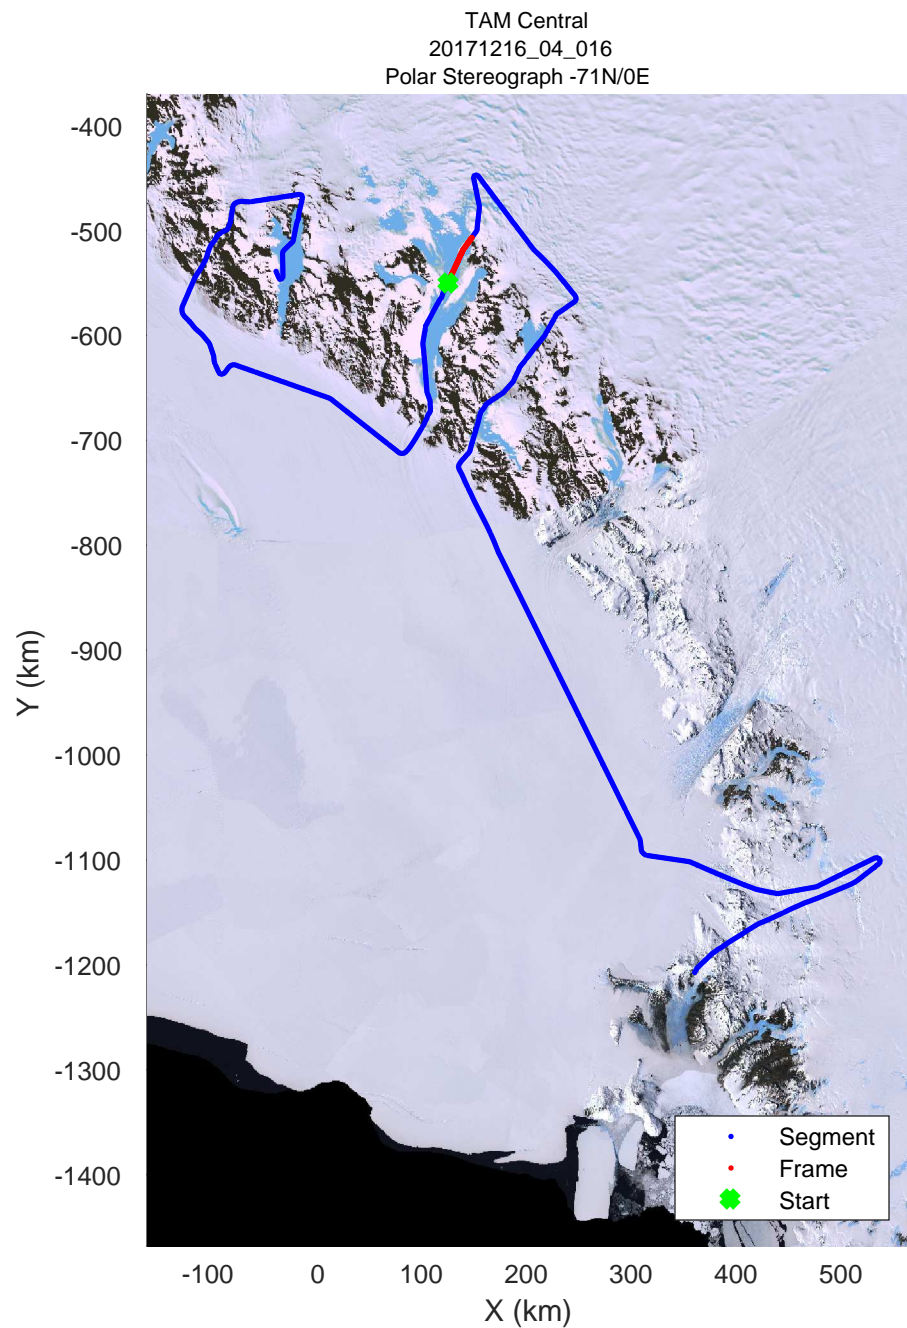

rds 2017_Antarctica_Basler: "TAM Central" 20171216_04_014: 01:42:40.8 to 01:52:14.6 GPS

rds 2017_Antarctica_Basler: "TAM Central" 20171216_04_015: 01:52:14.7 to 02:02:19.8 GPS

rds 2017_Antarctica_Basler: "TAM Central" 20171216_04_015: 01:52:14.7 to 02:02:19.8 GPS