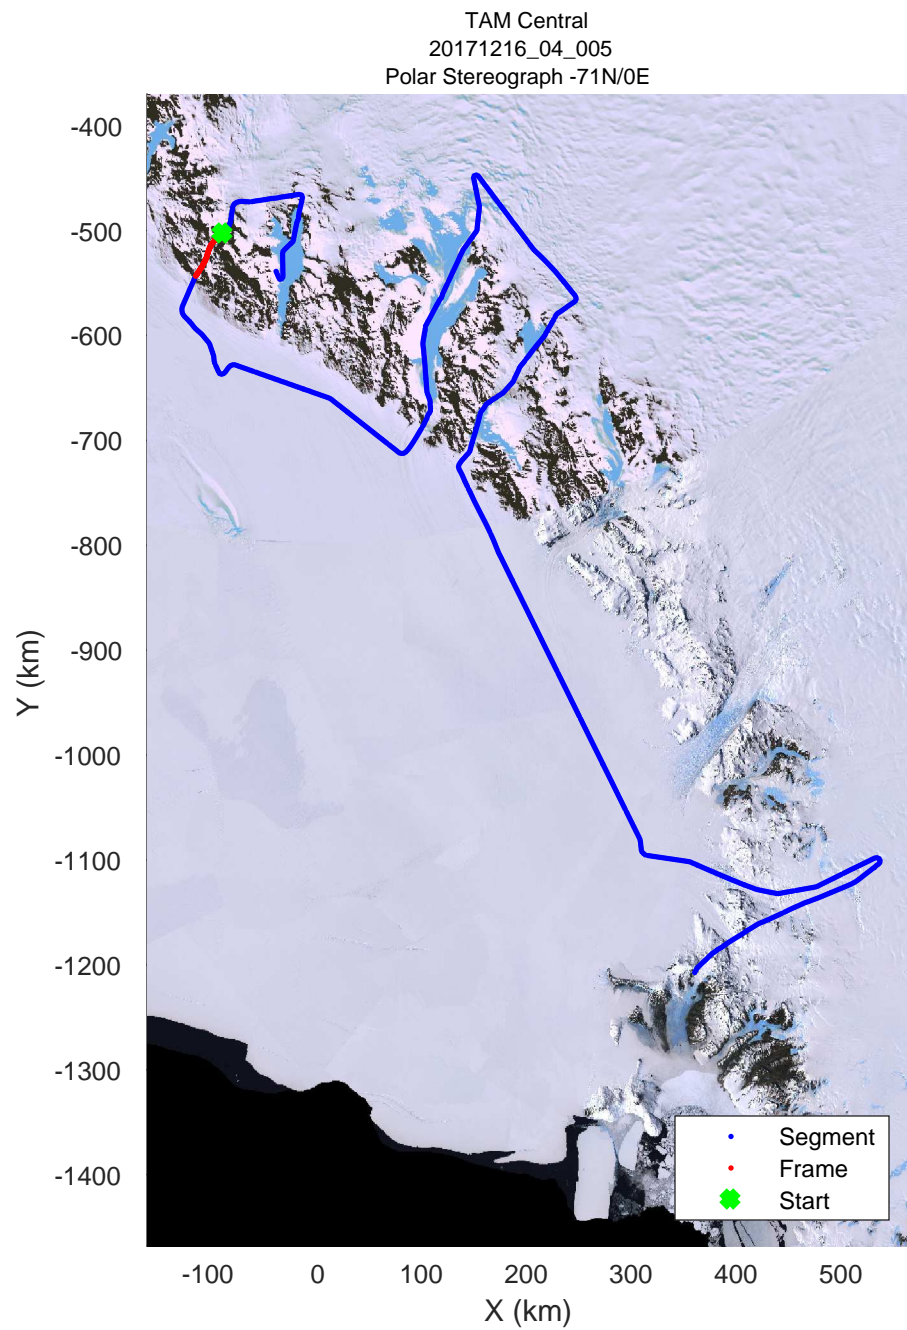

rds 2017_Antarctica_Basler: "TAM Central" 20171216_04_001: -1:38:46.3 to -1:49:53.6 GPS

rds 2017_Antarctica_Basler: "TAM Central" 20171216_04_001: -1:38:46.3 to -1:49:53.6 GPS

rds 2017_Antarctica_Basler: "TAM Central" 20171216_04_002: -1:49:53.8 to 00:00:35.2 GPS

rds 2017_Antarctica_Basler: "TAM Central" 20171216_04_002: -1:49:53.8 to 00:00:35.2 GPS

rds 2017_Antarctica_Basler: "TAM Central" 20171216_04_003: 00:00:35.4 to 00:10:22.5 GPS

rds 2017_Antarctica_Basler: "TAM Central" 20171216_04_003: 00:00:35.4 to 00:10:22.5 GPS

rds 2017_Antarctica_Basler: "TAM Central" 20171216_04_004: 00:10:22.7 to 00:19:17.2 GPS

rds 2017_Antarctica_Basler: "TAM Central" 20171216_04_004: 00:10:22.7 to 00:19:17.2 GPS

rds 2017_Antarctica_Basler: "TAM Central" 20171216_04_005: 00:19:17.4 to 00:28:50.6 GPS