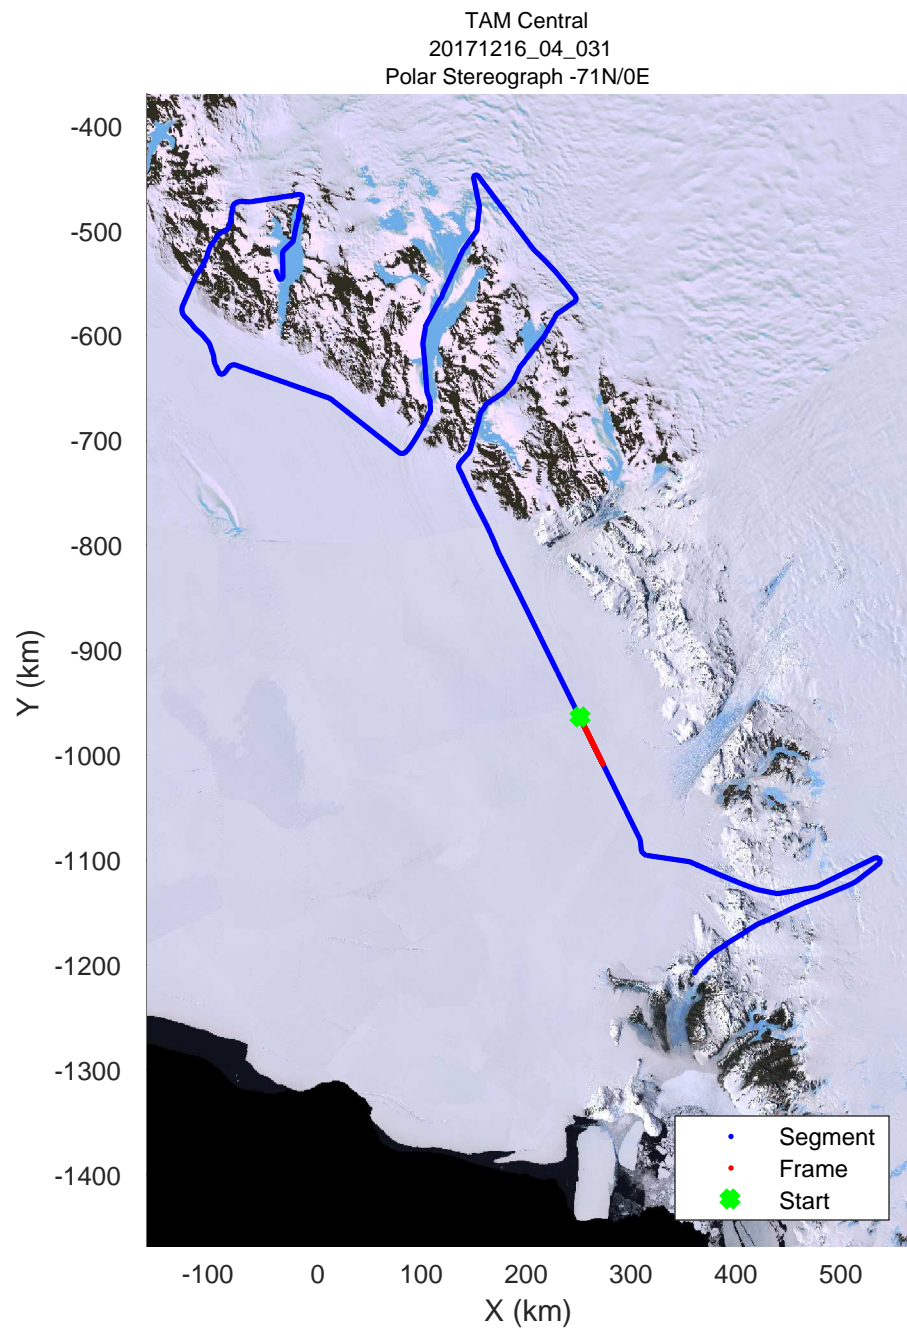

rds 2017_Antarctica_Basler: "TAM Central" 20171216_04_029: 04:02:23.4 to 04:11:51.6 GPS

rds 2017_Antarctica_Basler: "TAM Central" 20171216_04_030: 04:11:51.7 to 04:21:25.0 GPS

rds 2017_Antarctica_Basler: "TAM Central" 20171216_04_030: 04:11:51.7 to 04:21:25.0 GPS