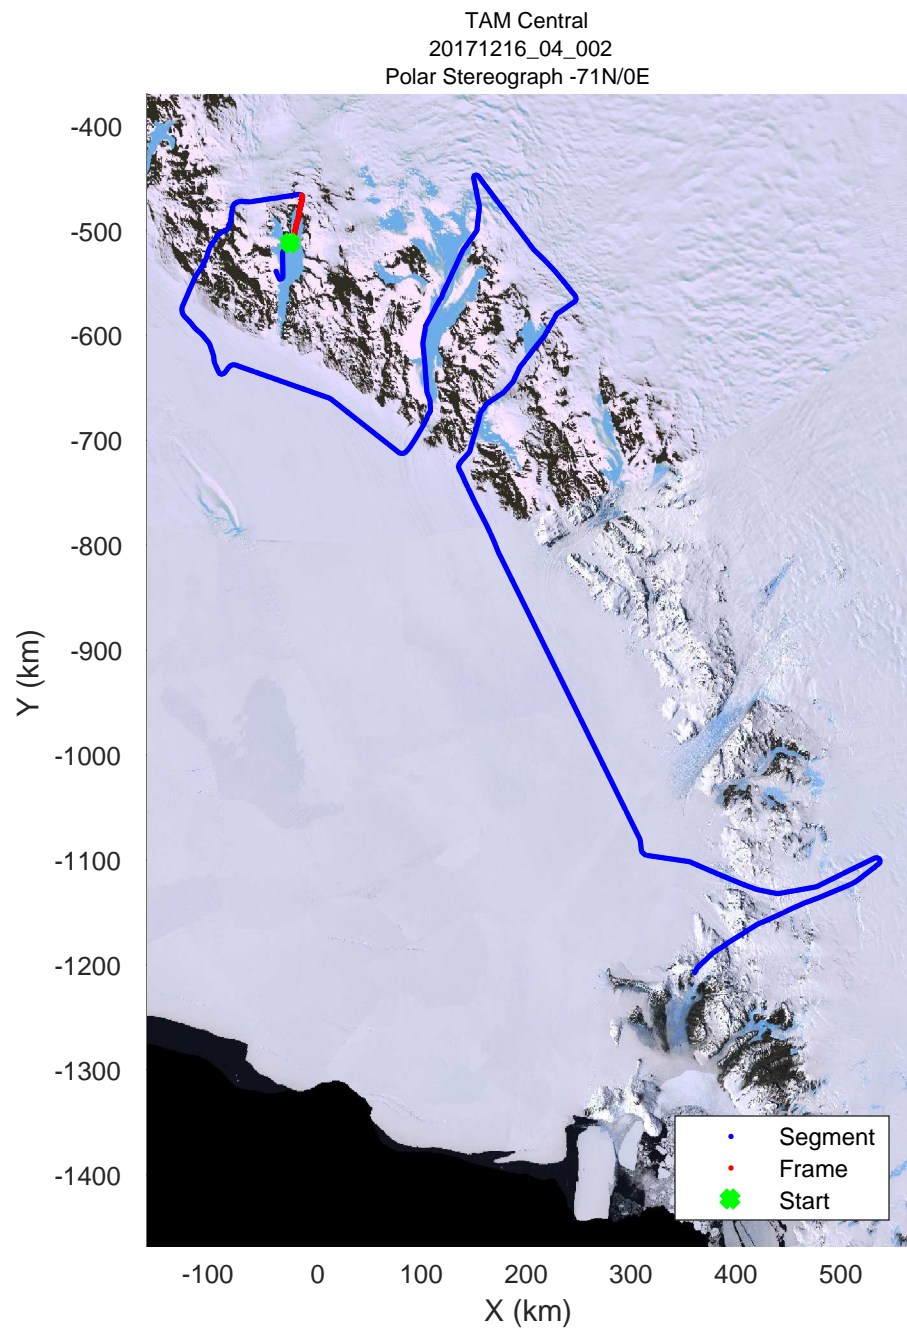

rds 2017_Antarctica_Basler: "TAM Central" 20171216_04_001: -1:38:46.3 to -1:49:53.6 GPS

rds 2017_Antarctica_Basler: "TAM Central" 20171216_04_001: -1:38:46.3 to -1:49:53.6 GPS

rds 2017_Antarctica_Basler: "TAM Central" 20171216_04_002: -1:49:53.8 to 00:00:35.2 GPS

rds 2017_Antarctica_Basler: "TAM Central" 20171216_04_002: -1:49:53.8 to 00:00:35.2 GPS

rds 2017_Antarctica_Basler: "TAM Central" 20171216_04_003: 00:00:35.4 to 00:10:22.5 GPS

rds 2017_Antarctica_Basler: "TAM Central" 20171216_04_003: 00:00:35.4 to 00:10:22.5 GPS