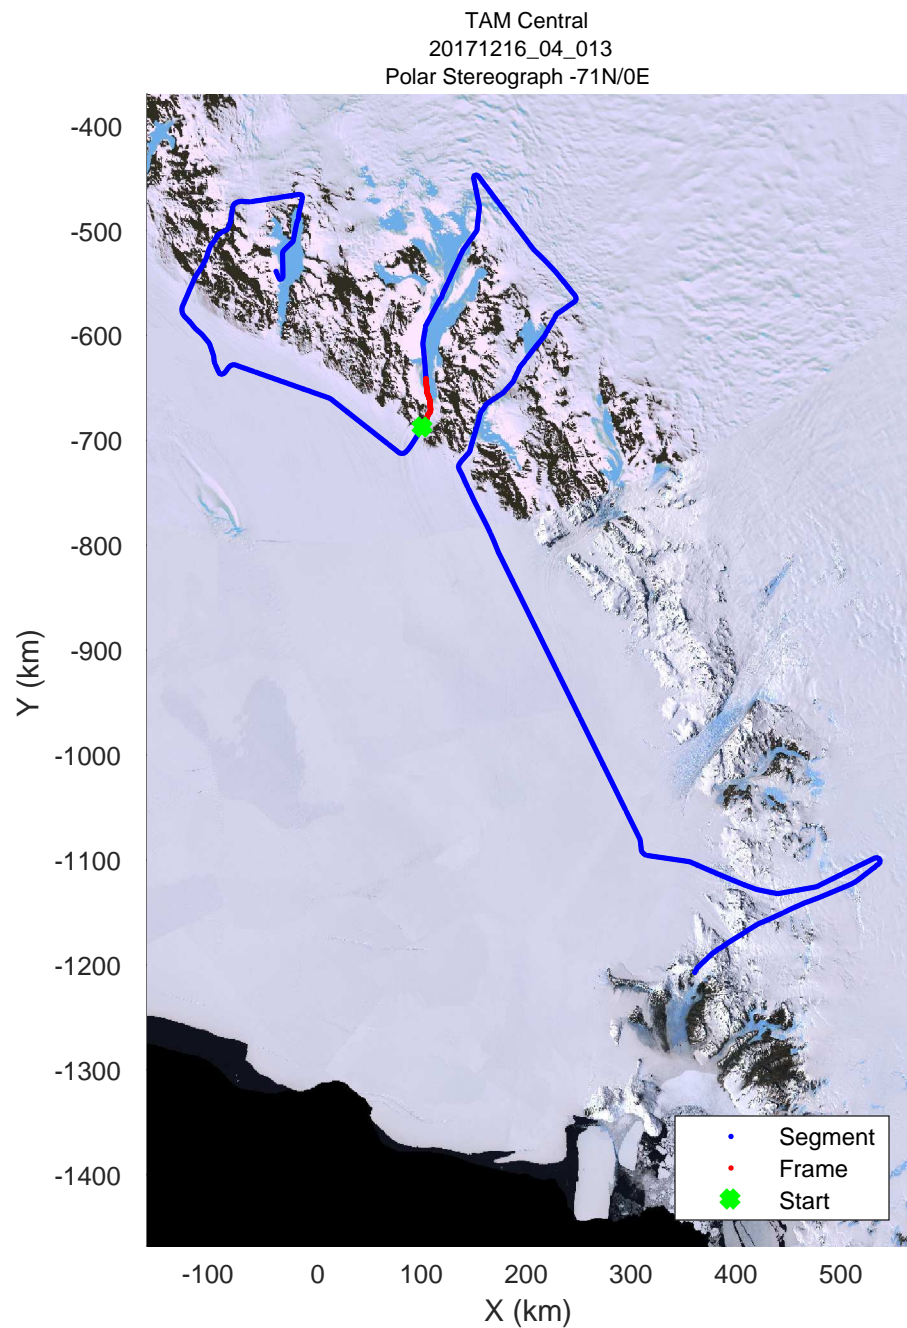

rds 2017_Antarctica_Basler: "TAM Central" 20171216_04_011: 01:14:09.2 to 01:23:10.2 GPS

rds 2017_Antarctica_Basler: "TAM Central" 20171216_04_012: 01:23:10.4 to 01:32:46.9 GPS

rds 2017_Antarctica_Basler: "TAM Central" 20171216_04_012: 01:23:10.4 to 01:32:46.9 GPS

rds 2017_Antarctica_Basler: "TAM Central" 20171216_04_013: 01:32:47.1 to 01:42:40.6 GPS

rds 2017_Antarctica_Basler: "TAM Central" 20171216_04_013: 01:32:47.1 to 01:42:40.6 GPS

rds 2017_Antarctica_Basler: "TAM Central" 20171216_04_014: 01:42:40.8 to 01:52:14.6 GPS