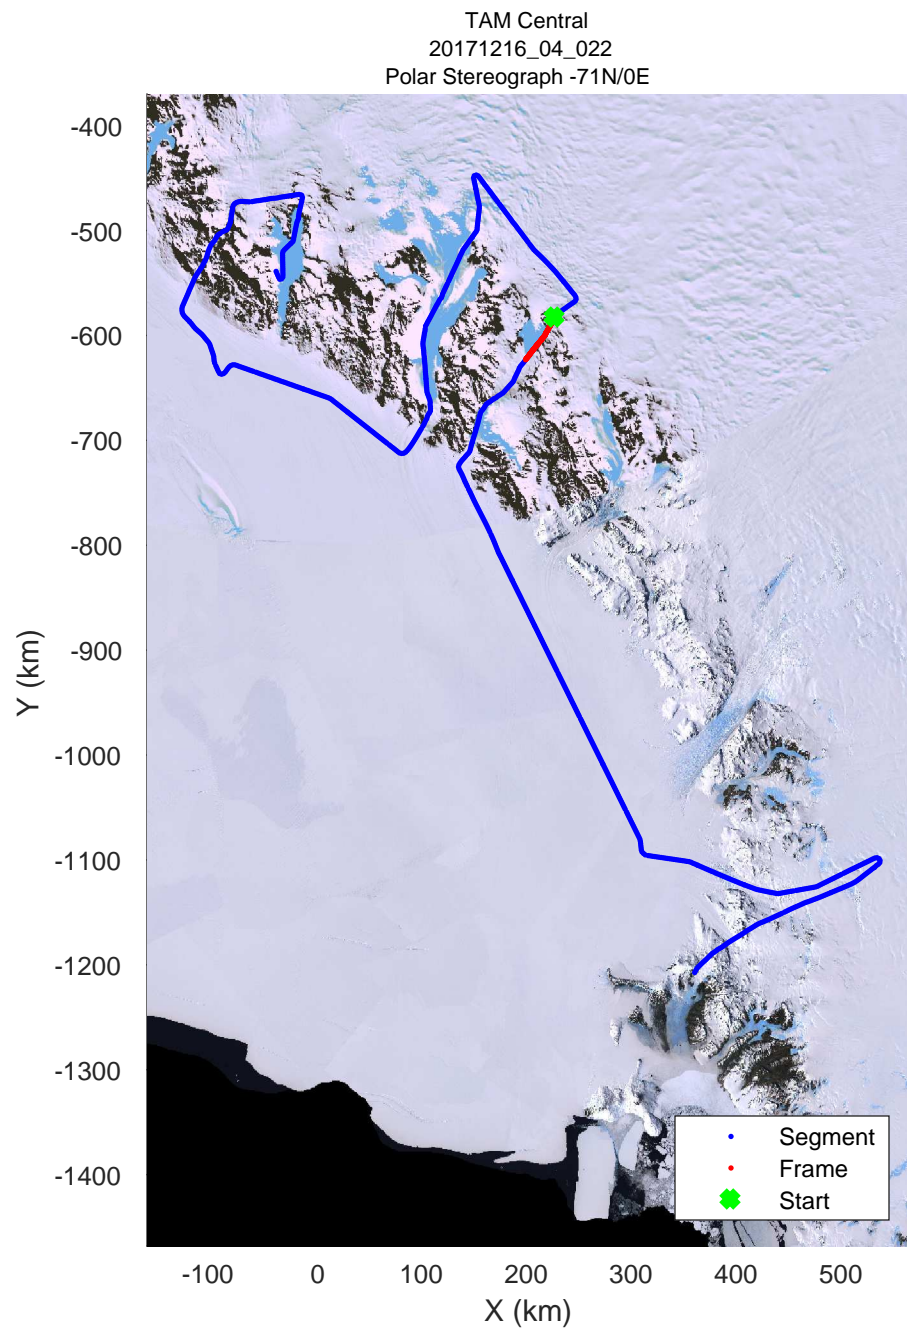

rds 2017_Antarctica_Basler: "TAM Central" 20171216_04_020: 02:39:21.2 to 02:48:09.0 GPS

rds 2017_Antarctica_Basler: "TAM Central" 20171216_04_021: 02:48:09.1 to 02:57:07.8 GPS

rds 2017_Antarctica_Basler: "TAM Central" 20171216_04_021: 02:48:09.1 to 02:57:07.8 GPS