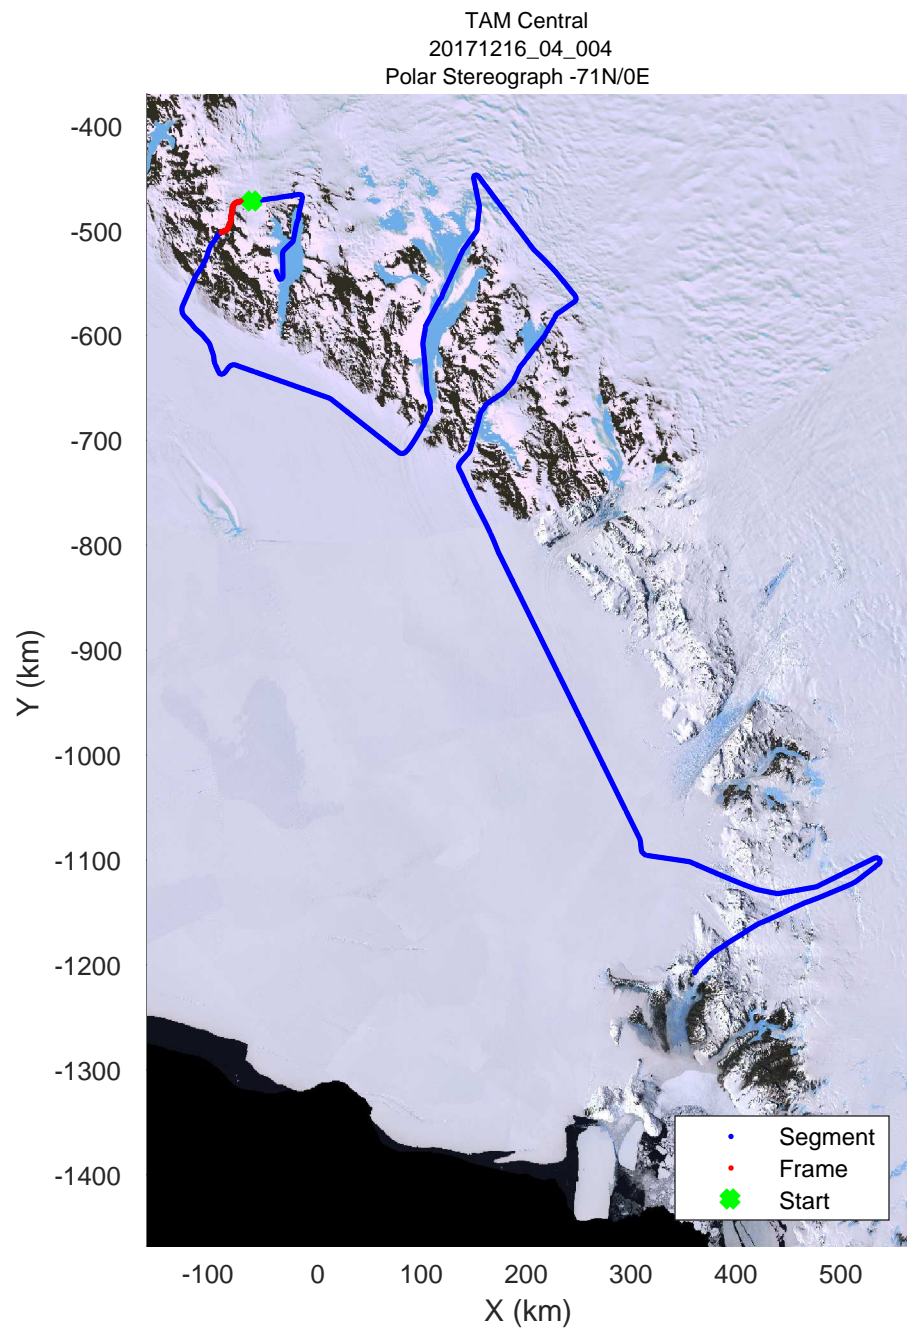

rds 2017_Antarctica_Basler: "TAM Central" 20171216_04_001: -1:38:46.3 to -1:49:53.6 GPS

rds 2017_Antarctica_Basler: "TAM Central" 20171216_04_001: -1:38:46.3 to -1:49:53.6 GPS

rds 2017_Antarctica_Basler: "TAM Central" 20171216_04_002: -1:49:53.8 to 00:00:35.2 GPS

rds 2017_Antarctica_Basler: "TAM Central" 20171216_04_002: -1:49:53.8 to 00:00:35.2 GPS

rds 2017_Antarctica_Basler: "TAM Central" 20171216_04_003: 00:00:35.4 to 00:10:22.5 GPS

rds 2017_Antarctica_Basler: "TAM Central" 20171216_04_003: 00:00:35.4 to 00:10:22.5 GPS

rds 2017_Antarctica_Basler: "TAM Central" 20171216_04_004: 00:10:22.7 to 00:19:17.2 GPS

rds 2017_Antarctica_Basler: "TAM Central" 20171216_04_004: 00:10:22.7 to 00:19:17.2 GPS

rds 2017_Antarctica_Basler: "TAM Central" 20171216_04_005: 00:19:17.4 to 00:28:50.6 GPS