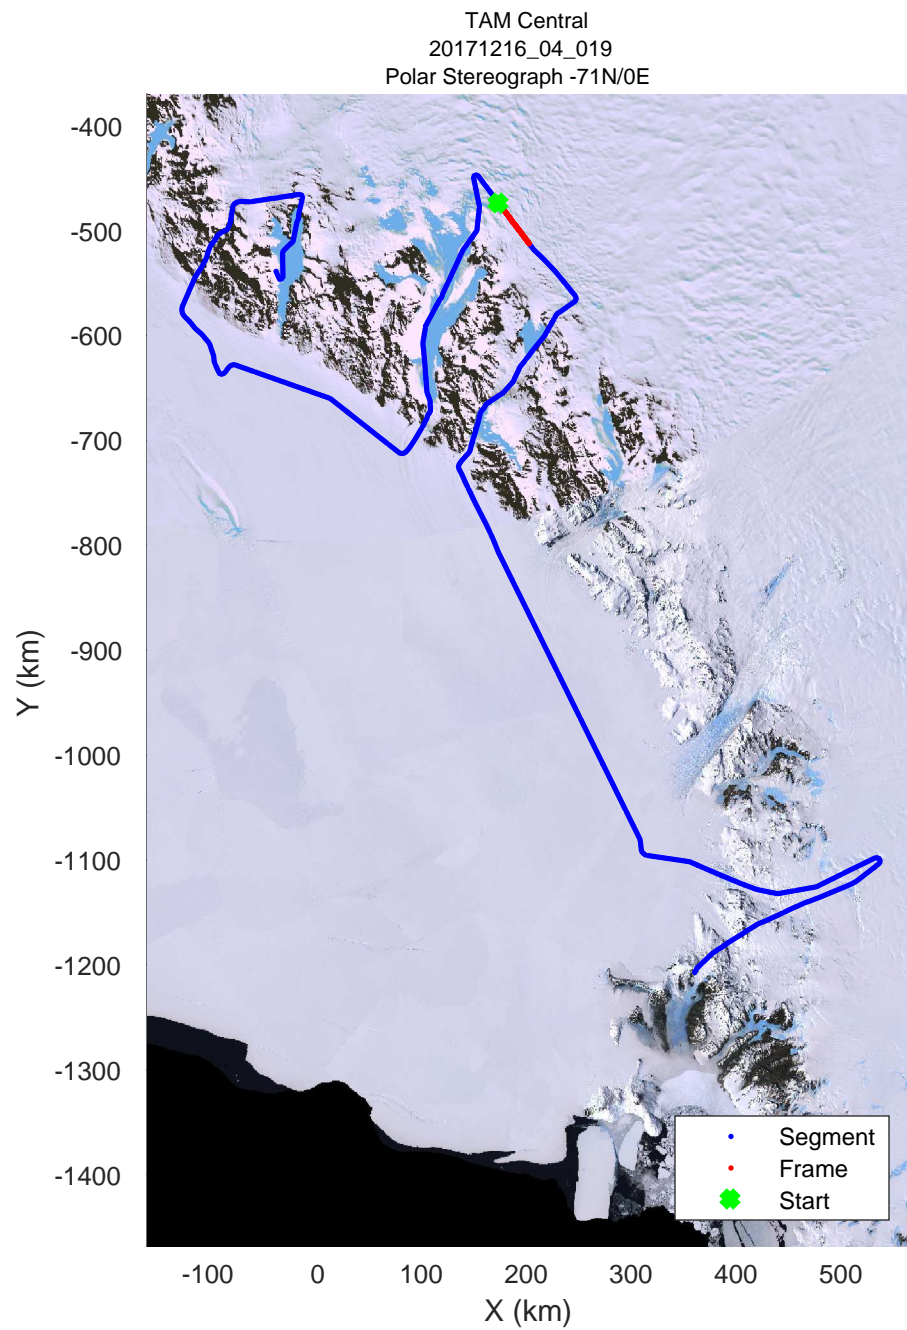

rds 2017_Antarctica_Basler: "TAM Central" 20171216_04_017: 02:12:02.3 to 02:22:01.5 GPS

rds 2017_Antarctica_Basler: "TAM Central" 20171216_04_018: 02:22:01.7 to 02:30:58.6 GPS

rds 2017_Antarctica_Basler: "TAM Central" 20171216_04_018: 02:22:01.7 to 02:30:58.6 GPS