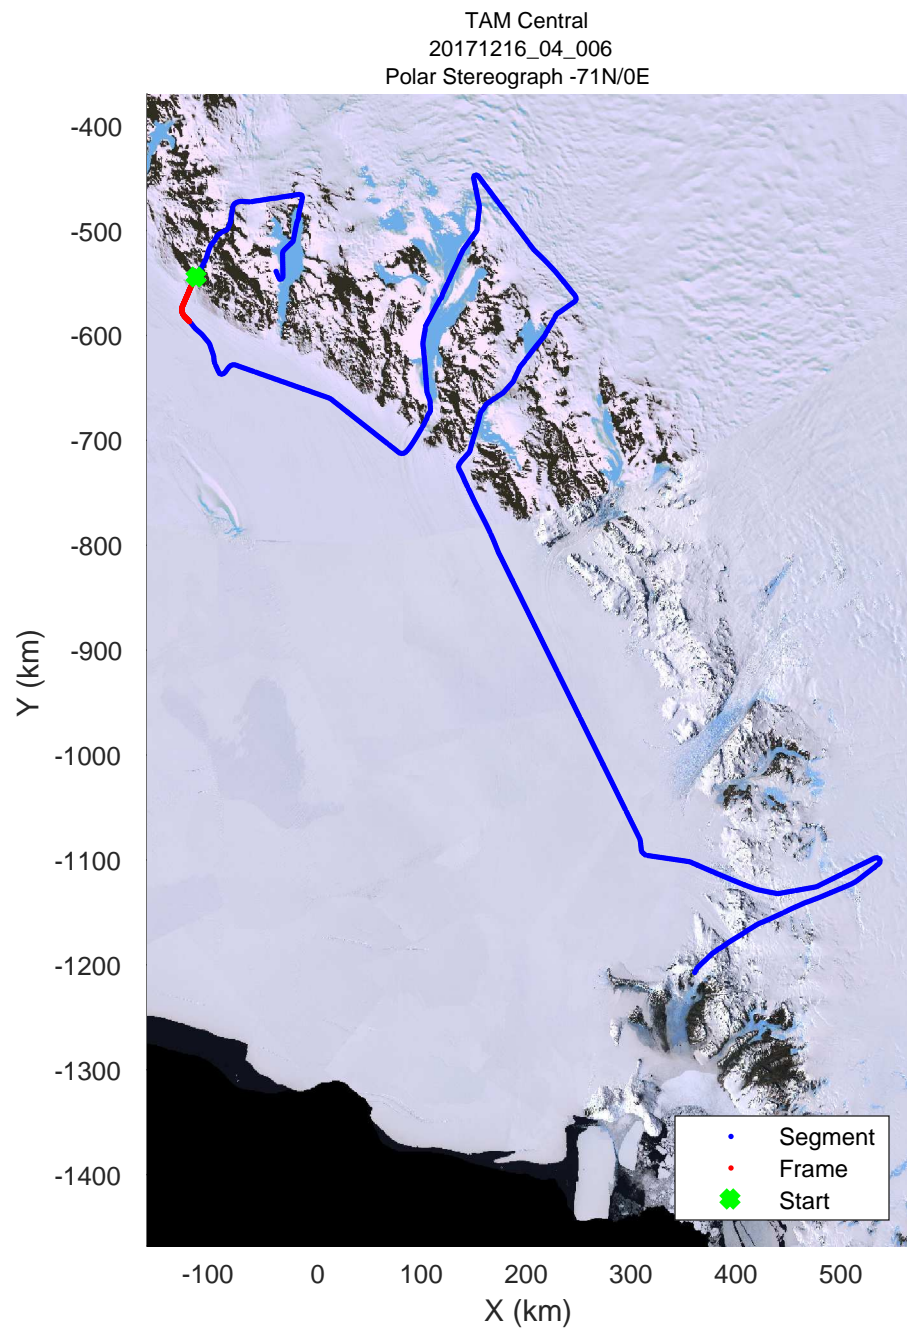

rds 2017_Antarctica_Basler: "TAM Central" 20171216_04_002: -1:49:53.8 to 00:00:35.2 GPS

rds 2017_Antarctica_Basler: "TAM Central" 20171216_04_003: 00:00:35.4 to 00:10:22.5 GPS

rds 2017_Antarctica_Basler: "TAM Central" 20171216_04_003: 00:00:35.4 to 00:10:22.5 GPS

rds 2017_Antarctica_Basler: "TAM Central" 20171216_04_004: 00:10:22.7 to 00:19:17.2 GPS

rds 2017_Antarctica_Basler: "TAM Central" 20171216_04_004: 00:10:22.7 to 00:19:17.2 GPS

rds 2017_Antarctica_Basler: "TAM Central" 20171216_04_005: 00:19:17.4 to 00:28:50.6 GPS

rds 2017_Antarctica_Basler: "TAM Central" 20171216_04_005: 00:19:17.4 to 00:28:50.6 GPS

rds 2017_Antarctica_Basler: "TAM Central" 20171216_04_006: 00:28:50.8 to 00:37:58.0 GPS

rds 2017_Antarctica_Basler: "TAM Central" 20171216_04_006: 00:28:50.8 to 00:37:58.0 GPS