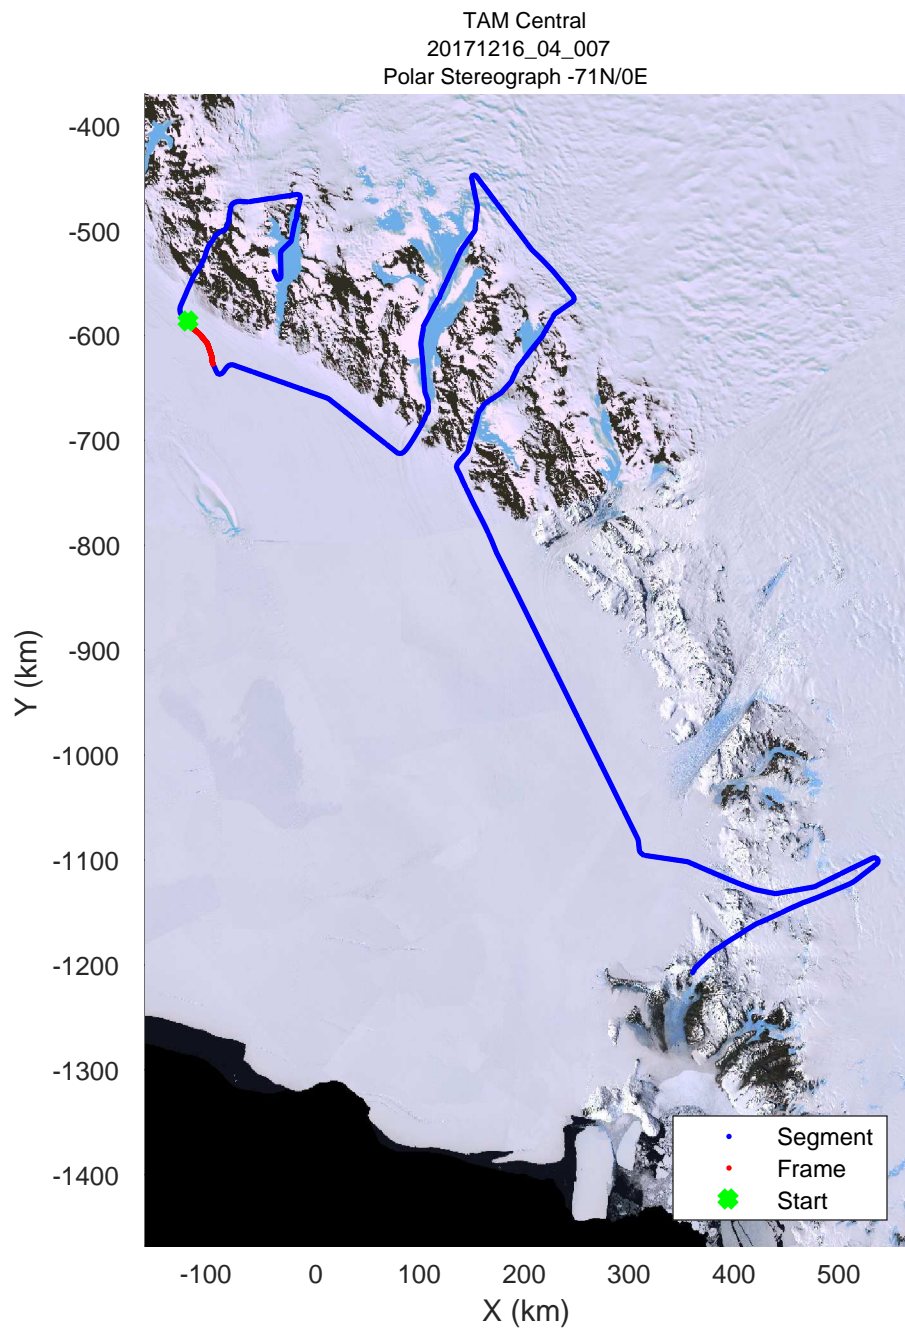

rds 2017_Antarctica_Basler: "TAM Central" 20171216_04_005: 00:19:17.4 to 00:28:50.6 GPS

rds 2017_Antarctica_Basler: "TAM Central" 20171216_04_006: 00:28:50.8 to 00:37:58.0 GPS

rds 2017_Antarctica_Basler: "TAM Central" 20171216_04_006: 00:28:50.8 to 00:37:58.0 GPS

rds 2017_Antarctica_Basler: "TAM Central" 20171216_04_007: 00:37:58.1 to 00:46:31.9 GPS

rds 2017_Antarctica_Basler: "TAM Central" 20171216_04_007: 00:37:58.1 to 00:46:31.9 GPS

rds 2017_Antarctica_Basler: "TAM Central" 20171216_04_008: 00:46:32.0 to 00:55:59.5 GPS