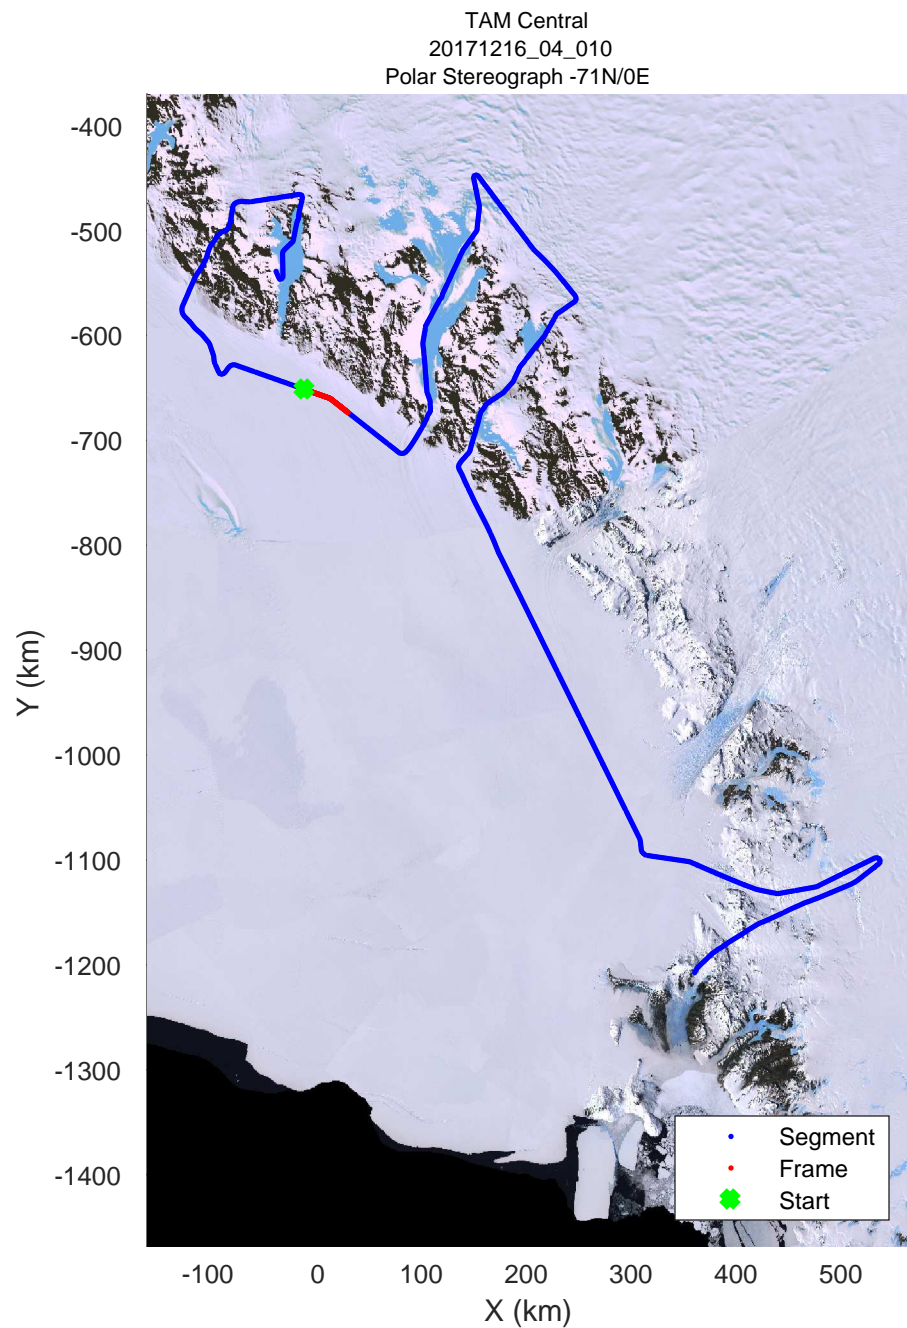

rds 2017_Antarctica_Basler: "TAM Central" 20171216_04_008: 00:46:32.0 to 00:55:59.5 GPS

rds 2017_Antarctica_Basler: "TAM Central" 20171216_04_009: 00:55:59.7 to 01:05:01.0 GPS

rds 2017_Antarctica_Basler: "TAM Central" 20171216_04_009: 00:55:59.7 to 01:05:01.0 GPS