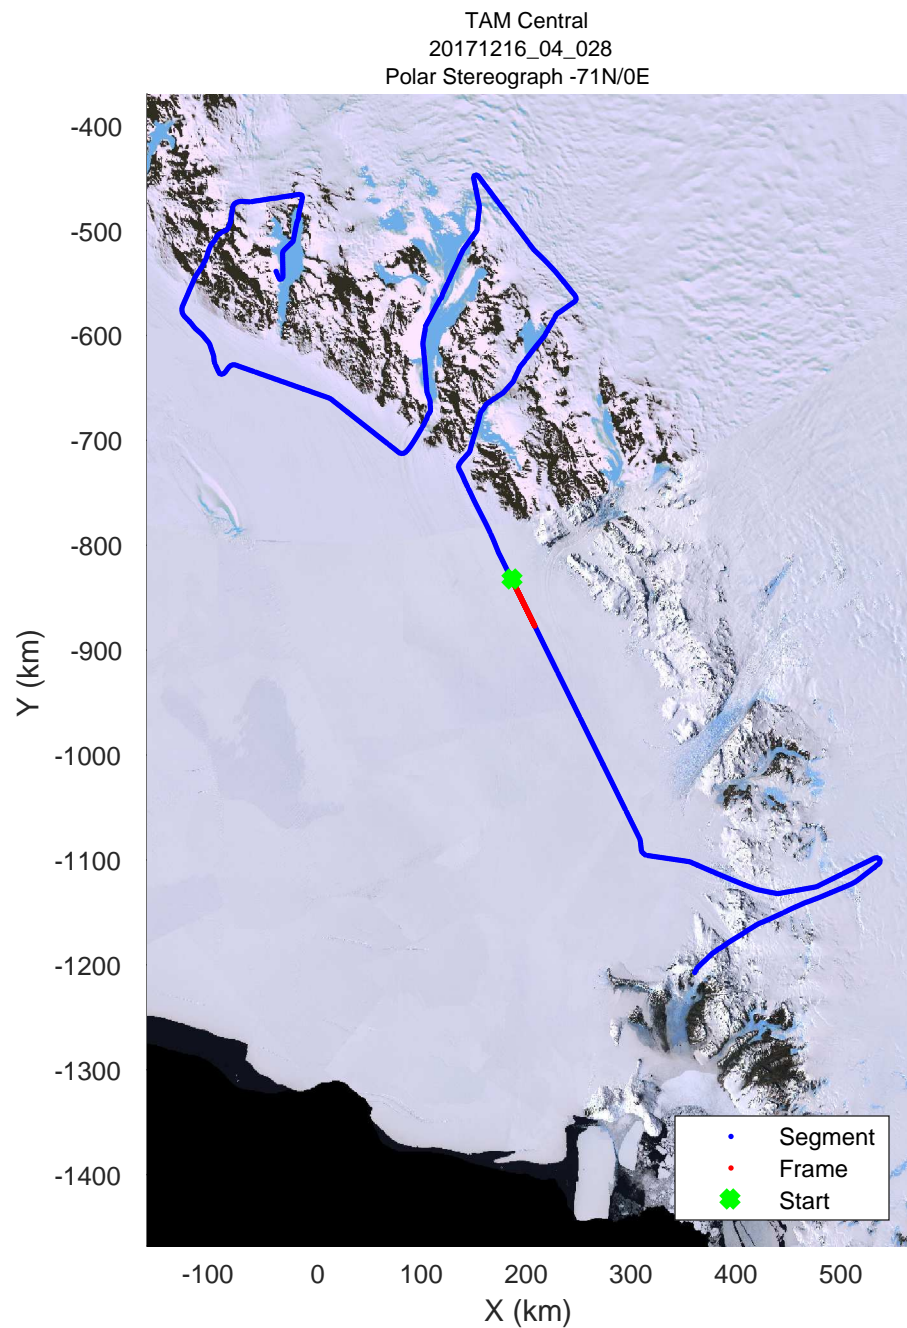

rds 2017_Antarctica_Basler: "TAM Central" 20171216_04_026: 03:33:51.2 to 03:43:20.2 GPS

rds 2017_Antarctica_Basler: "TAM Central" 20171216_04_027: 03:43:20.3 to 03:52:49.2 GPS

rds 2017_Antarctica_Basler: "TAM Central" 20171216_04_027: 03:43:20.3 to 03:52:49.2 GPS