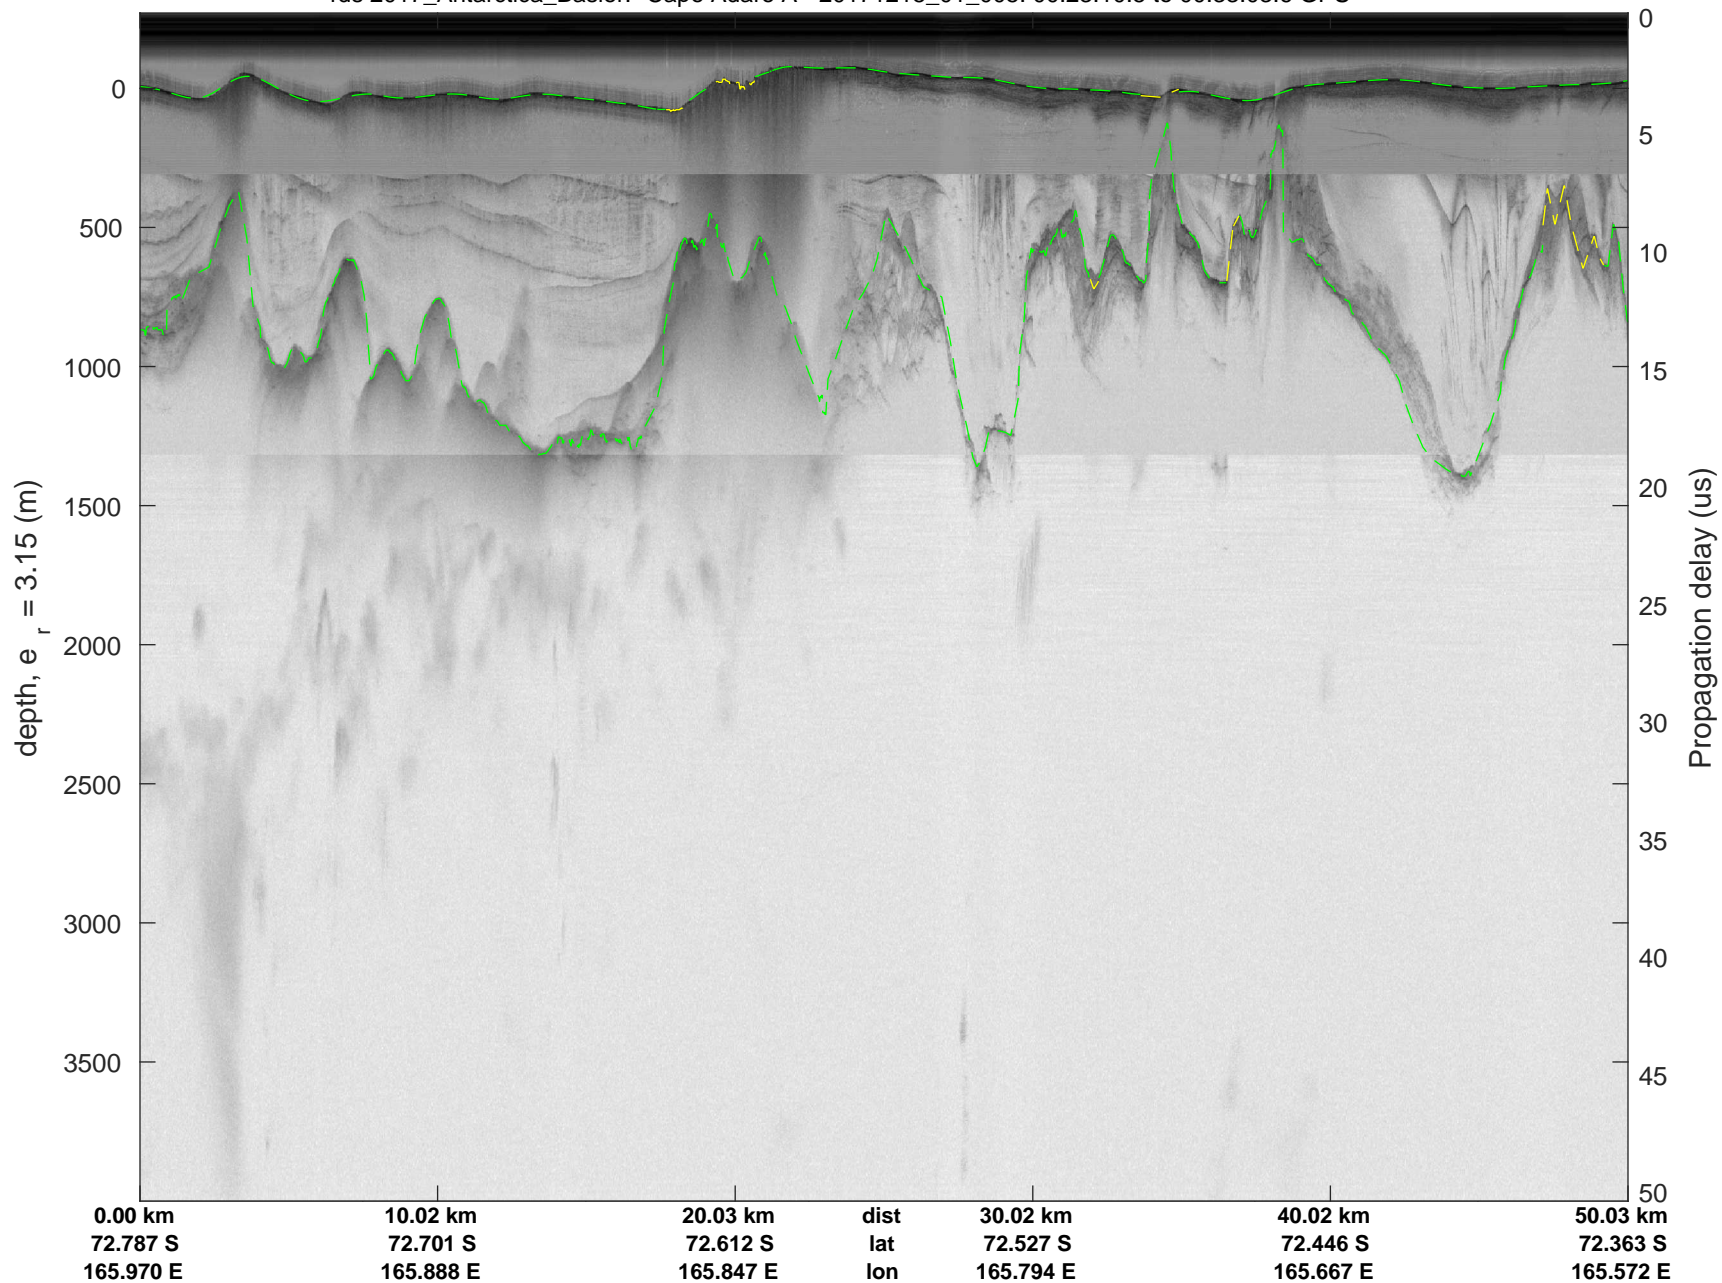

rds 2017_Antarctica_Basler: "Cape Adare A" 20171215_01_002: -1:53:40.6 to 00:03:14.2 GPS

rds 2017_Antarctica_Basler: "Cape Adare A" 20171215_01_003: 00:03:14.3 to 00:13:04.2 GPS

rds 2017_Antarctica_Basler: "Cape Adare A" 20171215_01_003: 00:03:14.3 to 00:13:04.2 GPS

rds 2017_Antarctica_Basler: "Cape Adare A" 20171215_01_004: 00:13:04.4 to 00:23:10.3 GPS

rds 2017_Antarctica_Basler: "Cape Adare A" 20171215_01_004: 00:13:04.4 to 00:23:10.3 GPS

rds 2017_Antarctica_Basler: "Cape Adare A" 20171215_01_005: 00:23:10.5 to 00:33:03.6 GPS

rds 2017_Antarctica_Basler: "Cape Adare A" 20171215_01_005: 00:23:10.5 to 00:33:03.6 GPS

rds 2017_Antarctica_Basler: "Cape Adare A" 20171215_01_006: 00:33:03.7 to 00:42:10.6 GPS

rds 2017_Antarctica_Basler: "Cape Adare A" 20171215_01_006: 00:33:03.7 to 00:42:10.6 GPS

rds 2017_Antarctica_Basler: "Cape Adare A" 20171215_01_007: 00:42:10.8 to 00:51:23.0 GPS

rds 2017_Antarctica_Basler: "Cape Adare A" 20171215_01_007: 00:42:10.8 to 00:51:23.0 GPS

rds 2017_Antarctica_Basler: "Cape Adare A" 20171215_01_008: 00:51:23.2 to 01:00:35.6 GPS