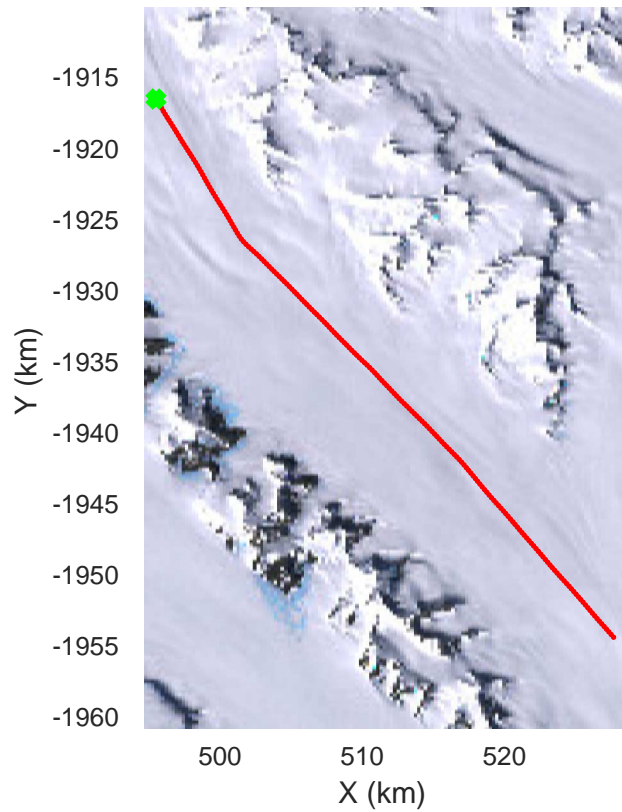

rds 2017_Antarctica_Basler: "Cape Adare A" 20171215_01_005: 00:23:10.5 to 00:33:03.6 GPS

rds 2017_Antarctica_Basler: "Cape Adare A" 20171215_01_006: 00:33:03.7 to 00:42:10.6 GPS

rds 2017_Antarctica_Basler: "Cape Adare A" 20171215_01_006: 00:33:03.7 to 00:42:10.6 GPS

rds 2017_Antarctica_Basler: "Cape Adare A" 20171215_01_017: 02:19:10.8 to 02:32:19.2 GPS