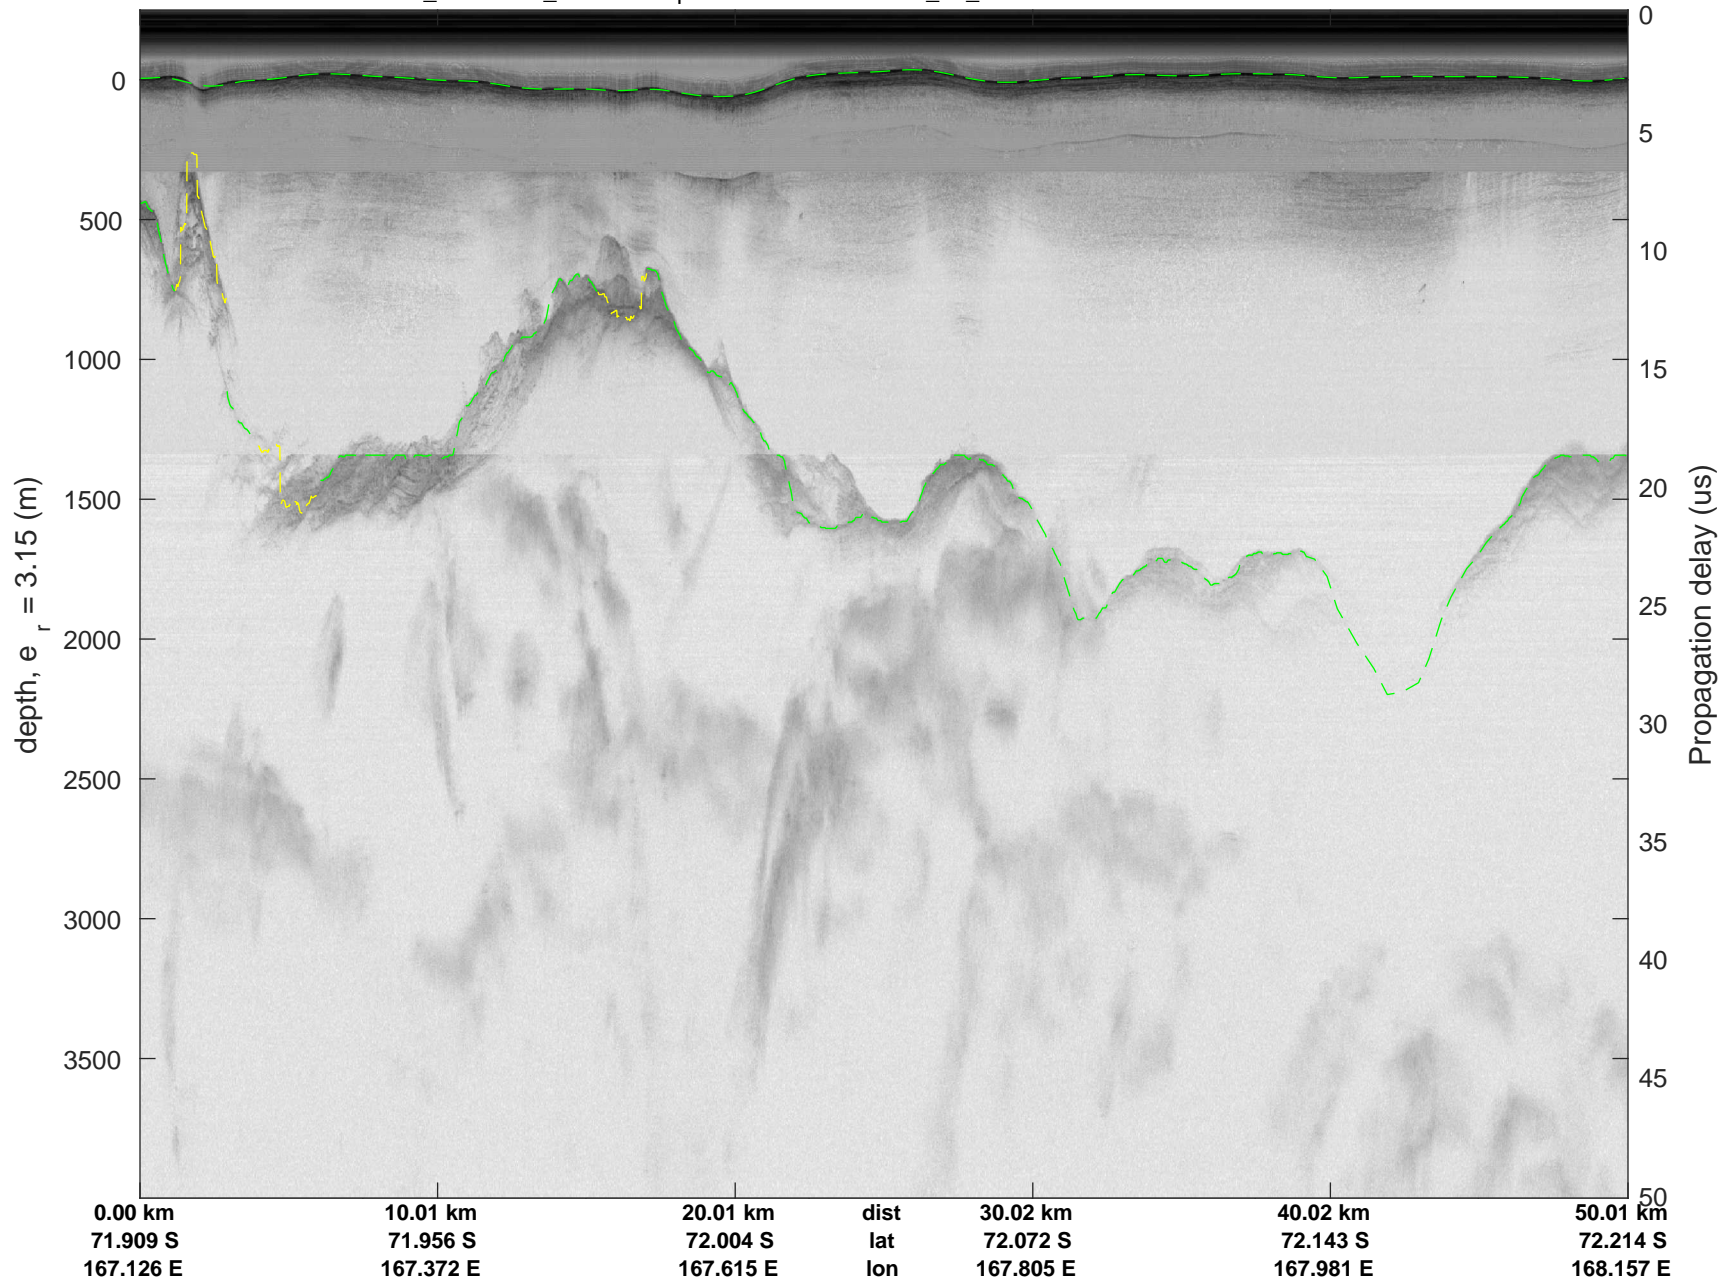

rds 2017_Antarctica_Basler: "Cape Adare A" 20171215_01_013: 01:40:35.3 to 01:50:29.9 GPS

rds 2017_Antarctica_Basler: "Cape Adare A" 20171215_01_013: 01:40:35.3 to 01:50:29.9 GPS

rds 2017_Antarctica_Basler: "Cape Adare A" 20171215_01_014: 01:50:30.1 to 02:00:15.5 GPS

rds 2017_Antarctica_Basler: "Cape Adare A" 20171215_01_014: 01:50:30.1 to 02:00:15.5 GPS

rds 2017_Antarctica_Basler: "Cape Adare A" 20171215_01_015: 02:00:15.7 to 02:09:44.4 GPS

rds 2017_Antarctica_Basler: "Cape Adare A" 20171215_01_015: 02:00:15.7 to 02:09:44.4 GPS

rds 2017_Antarctica_Basler: "Cape Adare A" 20171215_01_016: 02:09:44.5 to 02:19:10.4 GPS

rds 2017_Antarctica_Basler: "Cape Adare A" 20171215_01_016: 02:09:44.5 to 02:19:10.4 GPS

rds 2017_Antarctica_Basler: "Cape Adare A" 20171215_01_017: 02:19:10.8 to 02:32:19.2 GPS

rds 2017_Antarctica_Basler: "Cape Adare A" 20171215_01_017: 02:19:10.8 to 02:32:19.2 GPS