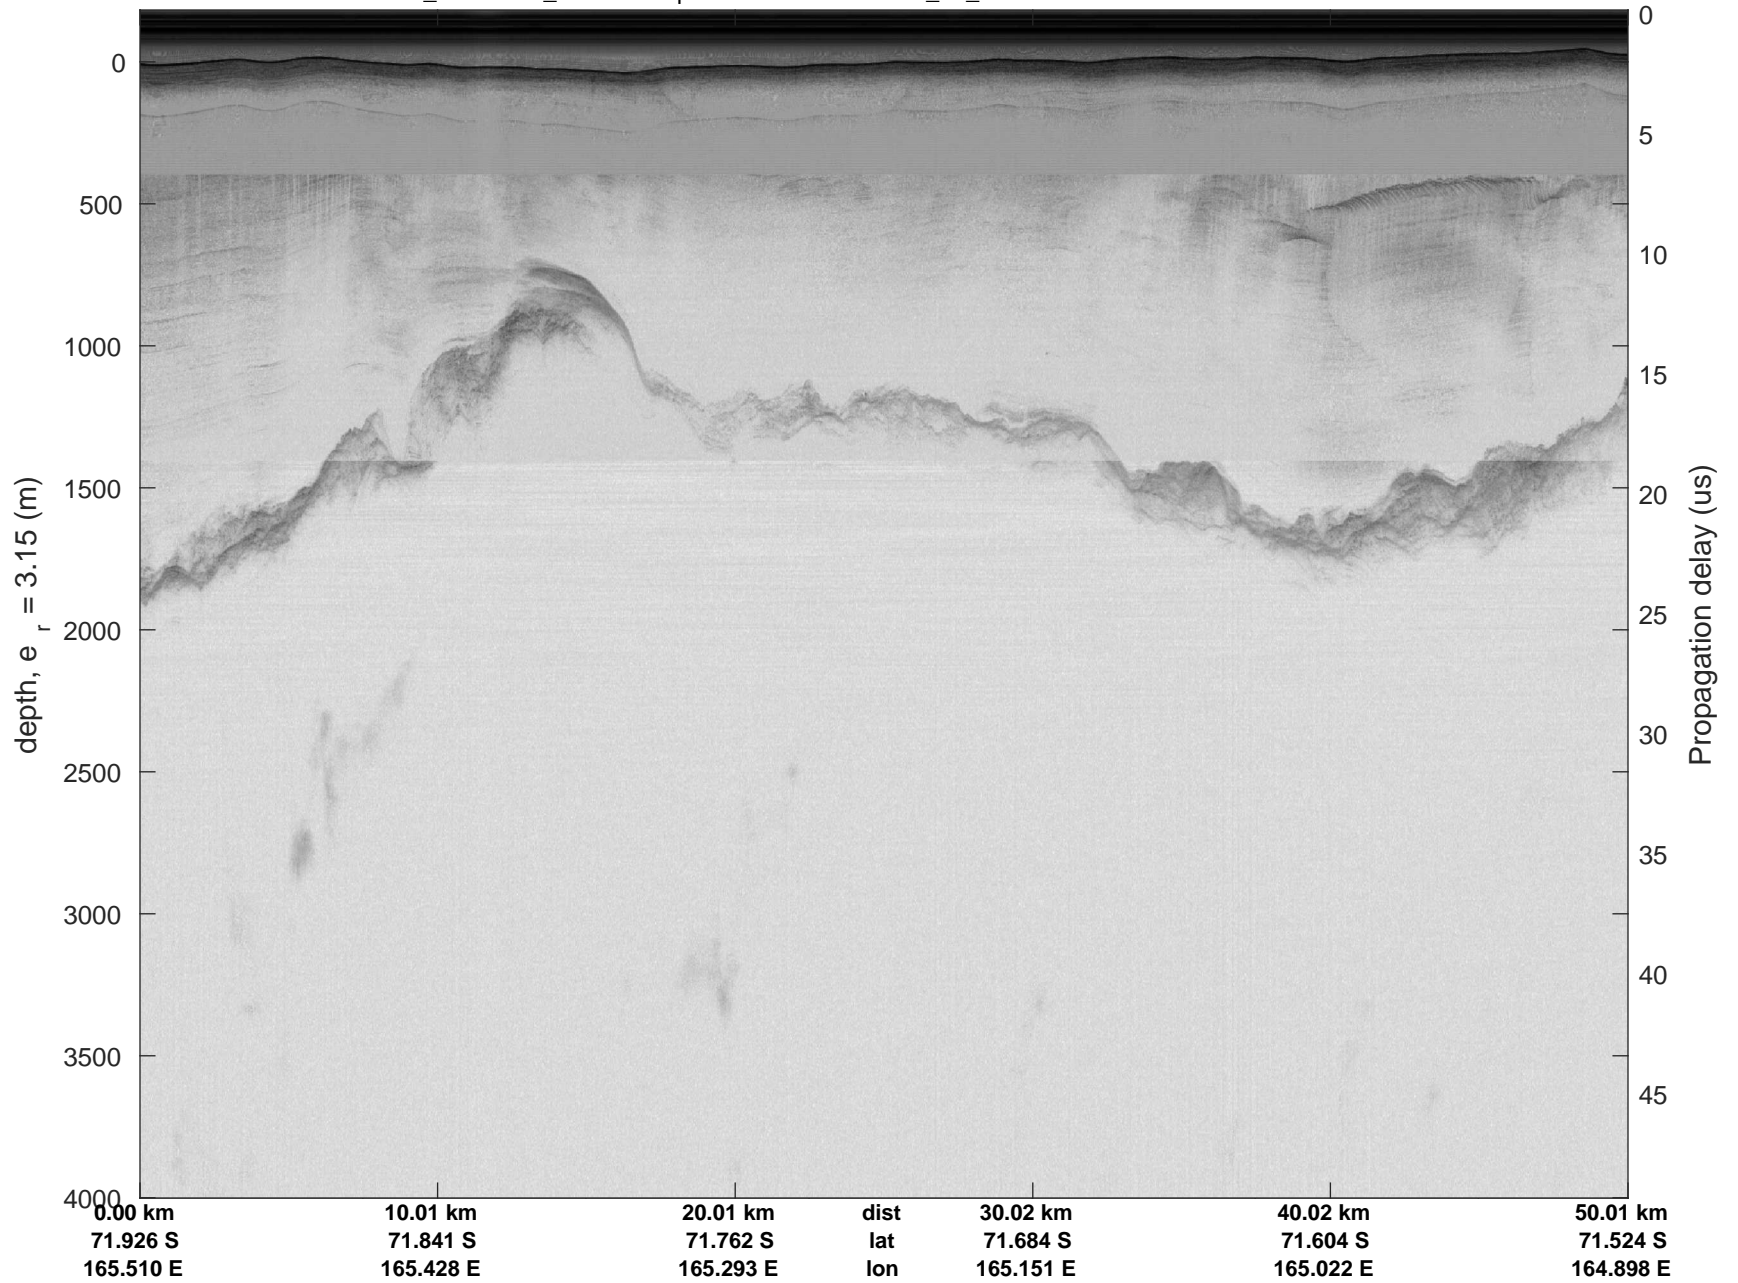

rds 2017_Antarctica_Basler: "Cape Adare A" 20171215_01_005: 00:23:10.5 to 00:33:03.6 GPS

rds 2017_Antarctica_Basler: "Cape Adare A" 20171215_01_006: 00:33:03.7 to 00:42:10.6 GPS

rds 2017_Antarctica_Basler: "Cape Adare A" 20171215_01_006: 00:33:03.7 to 00:42:10.6 GPS

rds 2017_Antarctica_Basler: "Cape Adare A" 20171215_01_007: 00:42:10.8 to 00:51:23.0 GPS

rds 2017_Antarctica_Basler: "Cape Adare A" 20171215_01_007: 00:42:10.8 to 00:51:23.0 GPS

rds 2017_Antarctica_Basler: "Cape Adare A" 20171215_01_008: 00:51:23.2 to 01:00:35.6 GPS

rds 2017_Antarctica_Basler: "Cape Adare A" 20171215_01_008: 00:51:23.2 to 01:00:35.6 GPS

rds 2017_Antarctica_Basler: "Cape Adare A" 20171215_01_009: 01:00:35.7 to 01:09:58.2 GPS

rds 2017_Antarctica_Basler: "Cape Adare A" 20171215_01_009: 01:00:35.7 to 01:09:58.2 GPS

rds 2017_Antarctica_Basler: "Cape Adare A" 20171215_01_017: 02:19:10.8 to 02:32:19.2 GPS