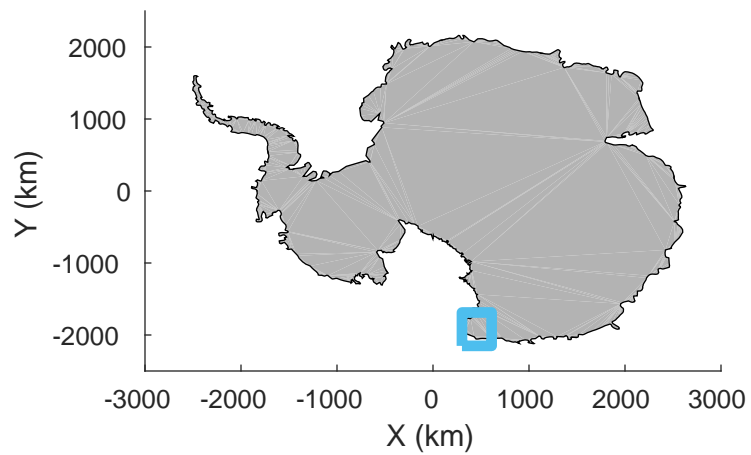

rds 2017_Antarctica_Basler: "Cape Adare A" 20171215_01_011: 01:19:39.4 to 01:29:44.0 GPS

rds 2017_Antarctica_Basler: "Cape Adare A" 20171215_01_012: 01:29:44.2 to 01:40:34.9 GPS

rds 2017_Antarctica_Basler: "Cape Adare A" 20171215_01_012: 01:29:44.2 to 01:40:34.9 GPS