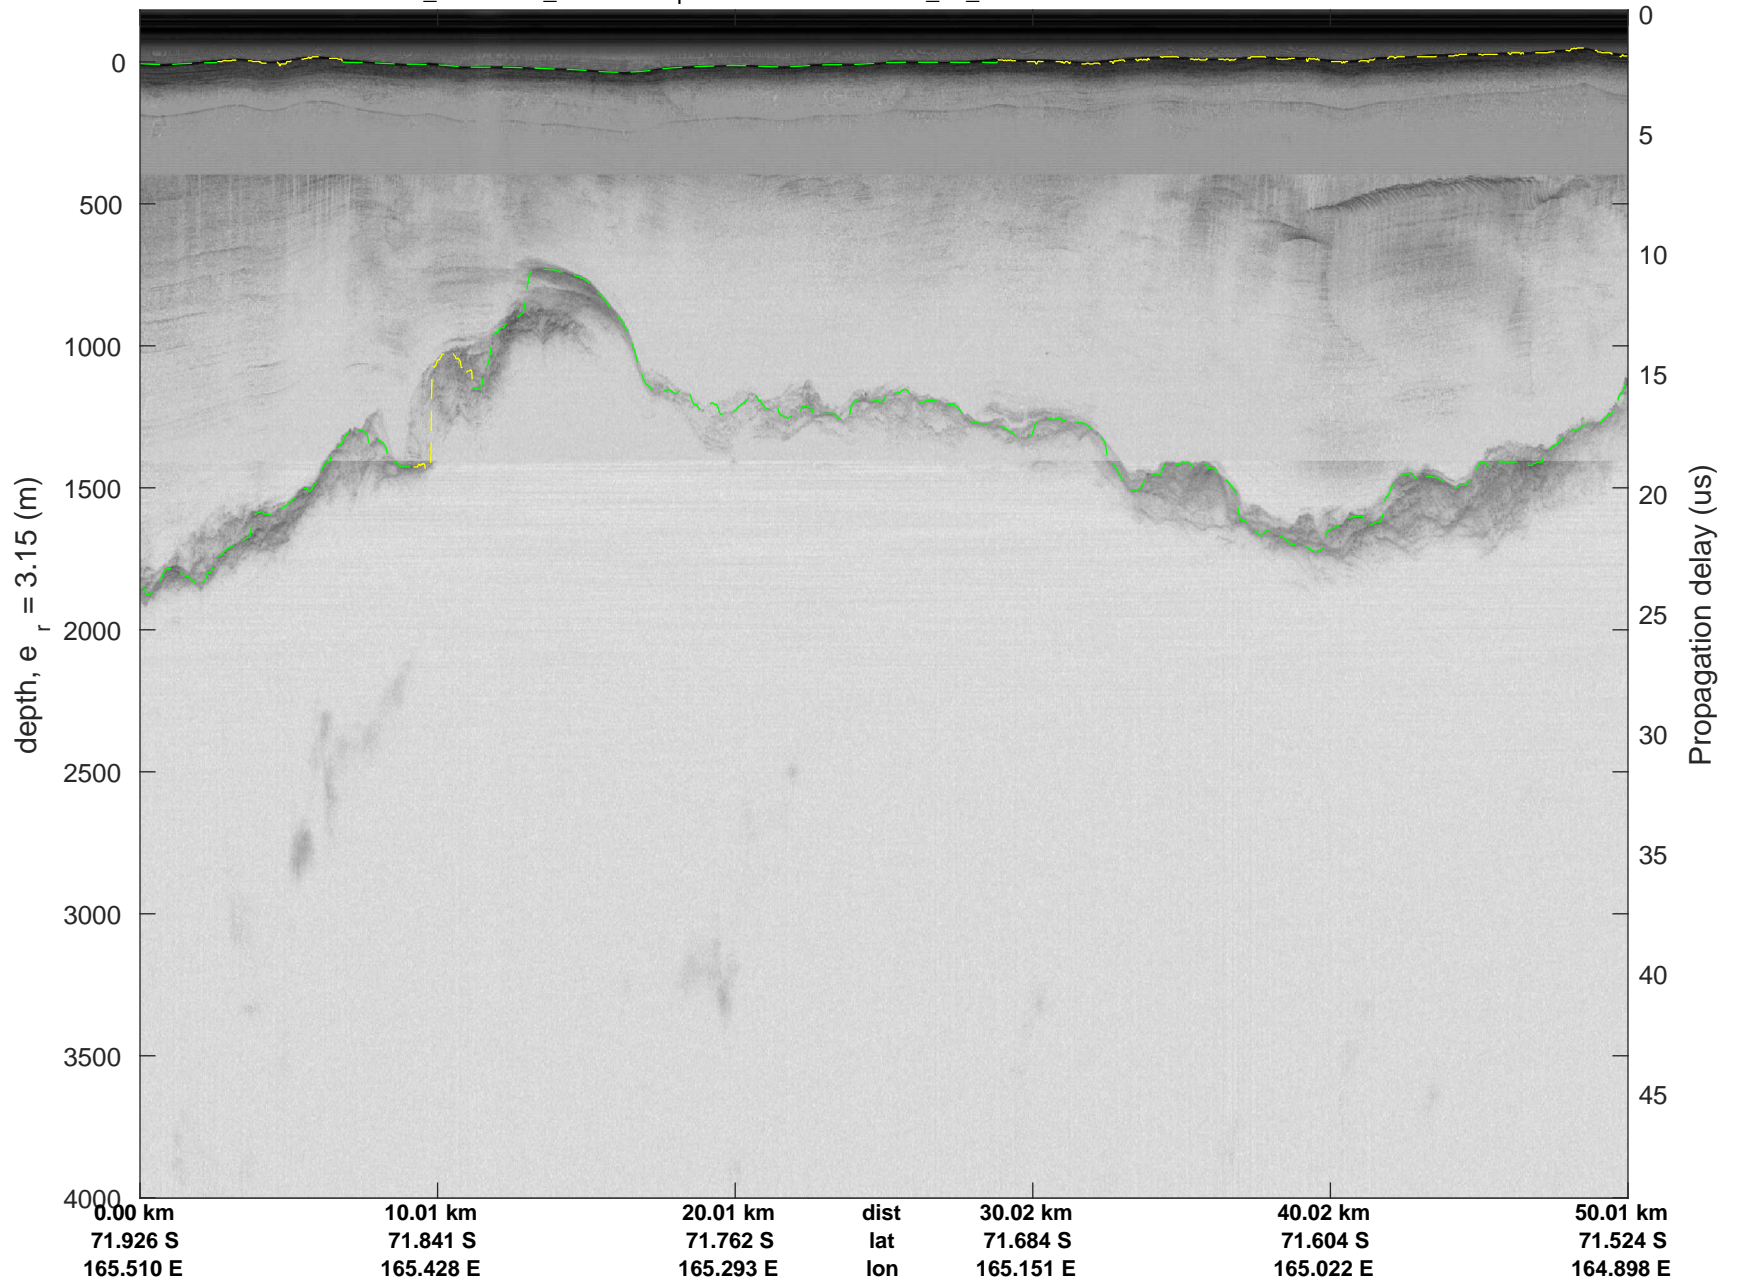

rds 2017_Antarctica_Basler: "Cape Adare A" 20171215_01_004: 00:13:04.4 to 00:23:10.3 GPS

rds 2017_Antarctica_Basler: "Cape Adare A" 20171215_01_004: 00:13:04.4 to 00:23:10.3 GPS

rds 2017_Antarctica_Basler: "Cape Adare A" 20171215_01_005: 00:23:10.5 to 00:33:03.6 GPS

rds 2017_Antarctica_Basler: "Cape Adare A" 20171215_01_005: 00:23:10.5 to 00:33:03.6 GPS

rds 2017_Antarctica_Basler: "Cape Adare A" 20171215_01_006: 00:33:03.7 to 00:42:10.6 GPS

rds 2017_Antarctica_Basler: "Cape Adare A" 20171215_01_006: 00:33:03.7 to 00:42:10.6 GPS

rds 2017_Antarctica_Basler: "Cape Adare A" 20171215_01_007: 00:42:10.8 to 00:51:23.0 GPS

rds 2017_Antarctica_Basler: "Cape Adare A" 20171215_01_007: 00:42:10.8 to 00:51:23.0 GPS

rds 2017_Antarctica_Basler: "Cape Adare A" 20171215_01_008: 00:51:23.2 to 01:00:35.6 GPS

rds 2017_Antarctica_Basler: "Cape Adare A" 20171215_01_008: 00:51:23.2 to 01:00:35.6 GPS

rds 2017_Antarctica_Basler: "Cape Adare A" 20171215_01_009: 01:00:35.7 to 01:09:58.2 GPS

rds 2017_Antarctica_Basler: "Cape Adare A" 20171215_01_009: 01:00:35.7 to 01:09:58.2 GPS