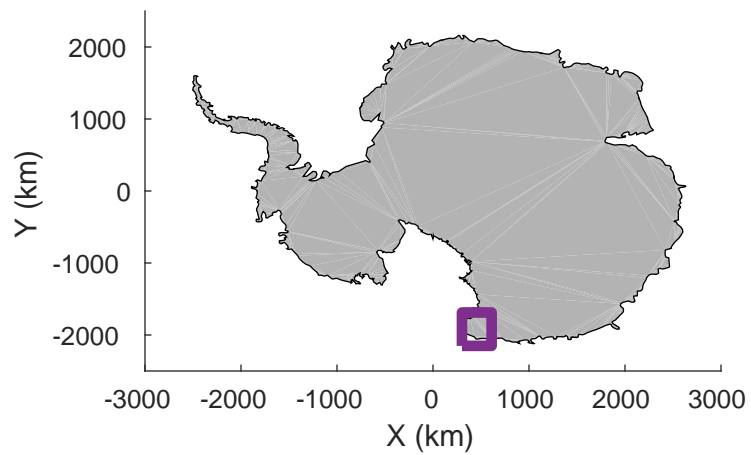

rds 2017_Antarctica_Basler: "Cape Adare A" 20171215_01_002: -1:53:40.6 to 00:03:14.2 GPS

rds 2017_Antarctica_Basler: "Cape Adare A" 20171215_01_003: 00:03:14.3 to 00:13:04.2 GPS

rds 2017_Antarctica_Basler: "Cape Adare A" 20171215_01_003: 00:03:14.3 to 00:13:04.2 GPS

rds 2017_Antarctica_Basler: "Cape Adare A" 20171215_01_016: 02:09:44.5 to 02:19:10.4 GPS

rds 2017_Antarctica_Basler: "Cape Adare A" 20171215_01_016: 02:09:44.5 to 02:19:10.4 GPS

rds 2017_Antarctica_Basler: "Cape Adare A" 20171215_01_017: 02:19:10.8 to 02:32:19.2 GPS

rds 2017_Antarctica_Basler: "Cape Adare A" 20171215_01_017: 02:19:10.8 to 02:32:19.2 GPS