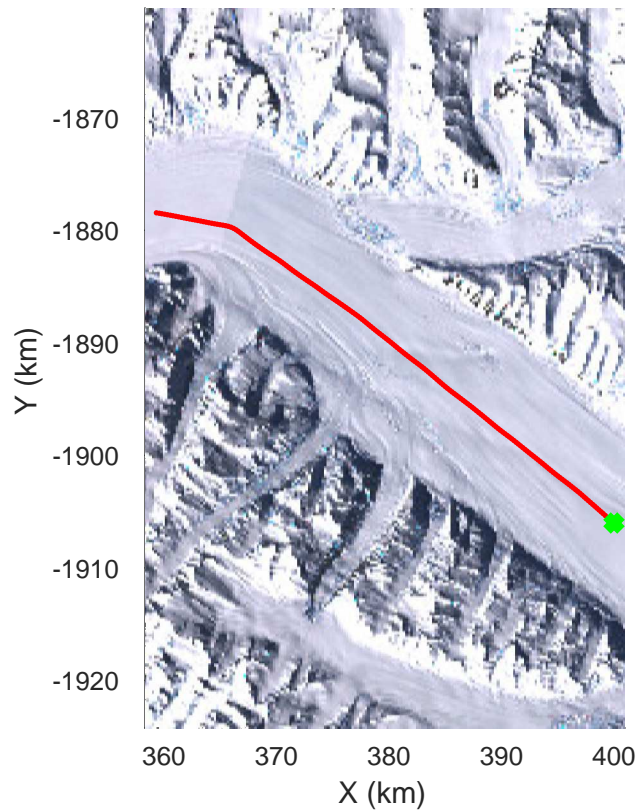

rds 2017_Antarctica_Basler: "Cape Adare A" 20171215_01_014: 01:50:30.1 to 02:00:15.5 GPS

rds 2017_Antarctica_Basler: "Cape Adare A" 20171215_01_015: 02:00:15.7 to 02:09:44.4 GPS

rds 2017_Antarctica_Basler: "Cape Adare A" 20171215_01_015: 02:00:15.7 to 02:09:44.4 GPS

rds 2017_Antarctica_Basler: "Cape Adare A" 20171215_01_017: 02:19:10.8 to 02:32:19.2 GPS