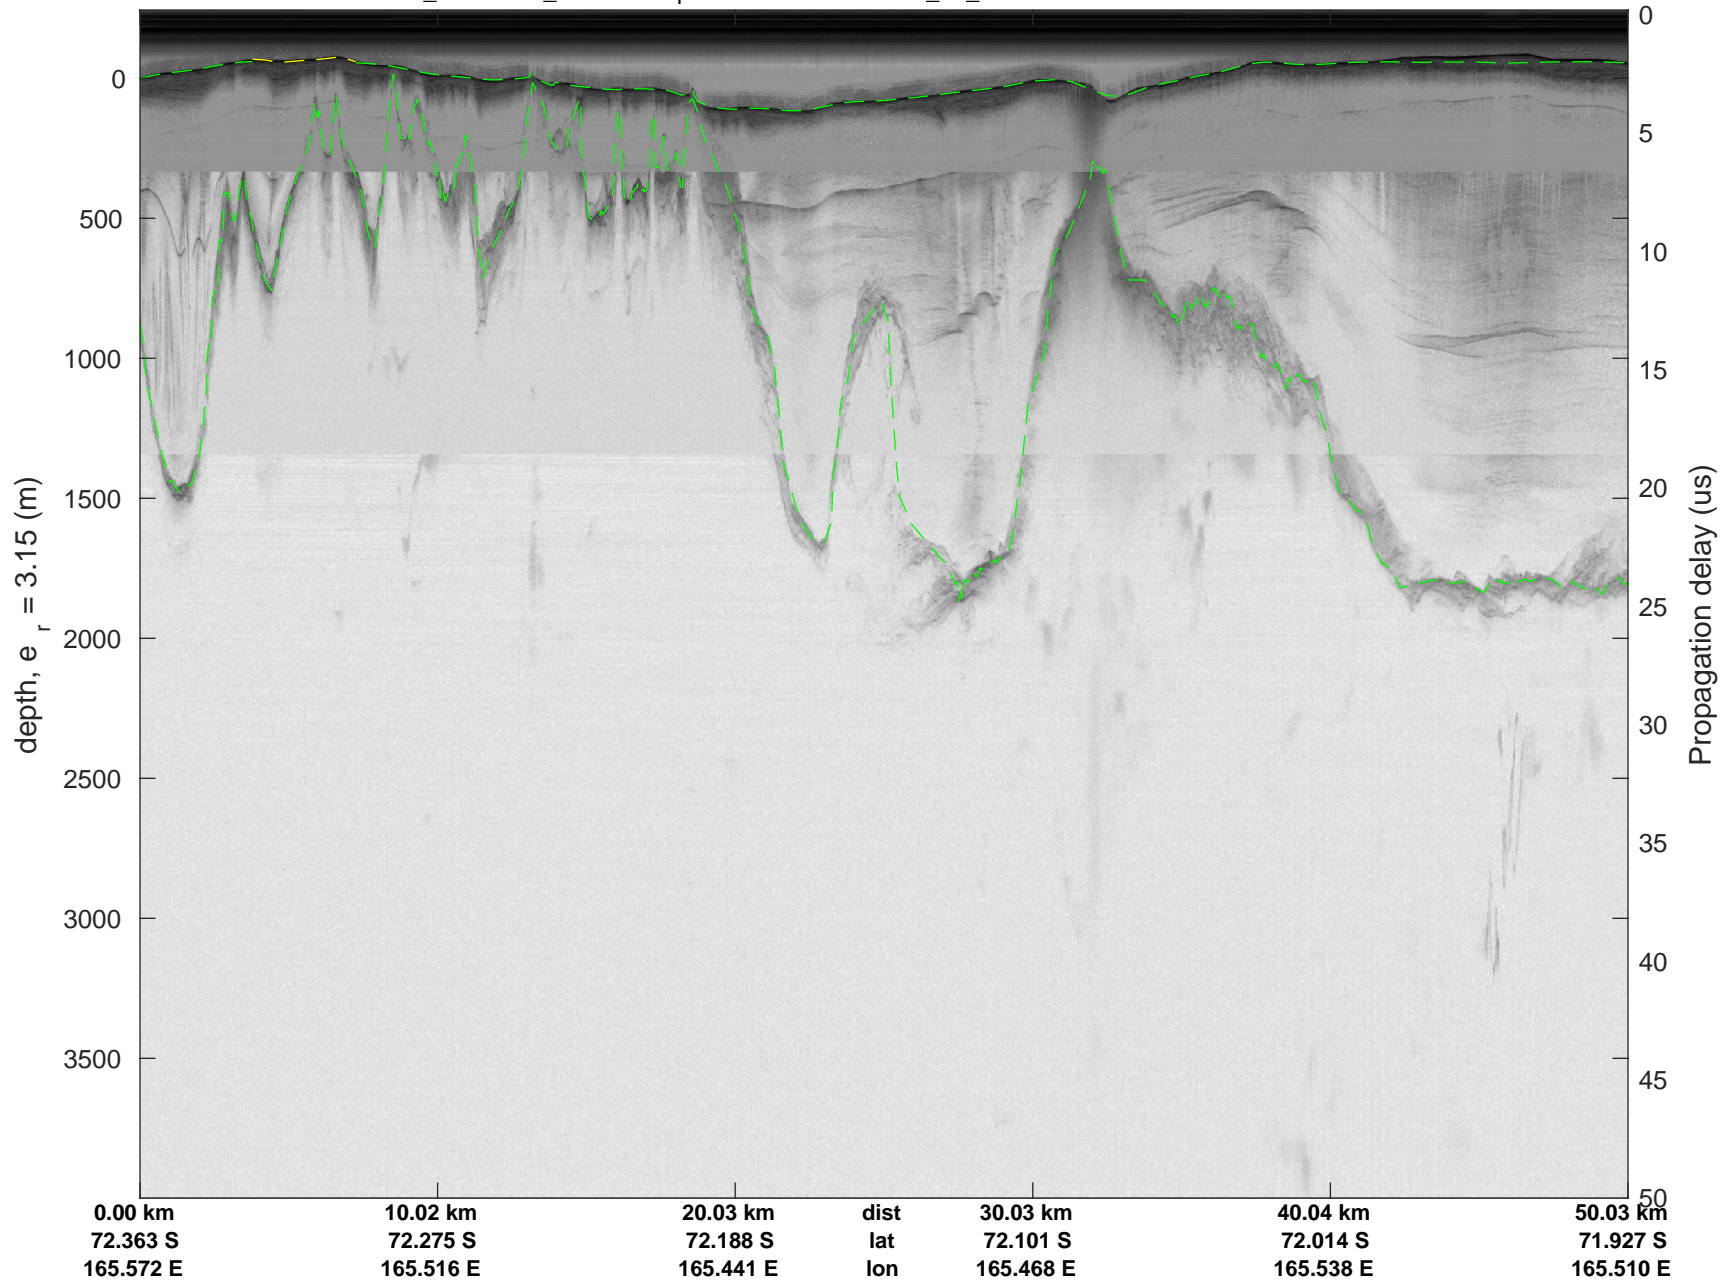

rds 2017_Antarctica_Basler: "Cape Adare A" 20171215_01_004: 00:13:04.4 to 00:23:10.3 GPS

rds 2017_Antarctica_Basler: "Cape Adare A" 20171215_01_004: 00:13:04.4 to 00:23:10.3 GPS

rds 2017_Antarctica_Basler: "Cape Adare A" 20171215_01_005: 00:23:10.5 to 00:33:03.6 GPS

rds 2017_Antarctica_Basler: "Cape Adare A" 20171215_01_005: 00:23:10.5 to 00:33:03.6 GPS

rds 2017_Antarctica_Basler: "Cape Adare A" 20171215_01_006: 00:33:03.7 to 00:42:10.6 GPS

rds 2017_Antarctica_Basler: "Cape Adare A" 20171215_01_006: 00:33:03.7 to 00:42:10.6 GPS

rds 2017_Antarctica_Basler: "Cape Adare A" 20171215_01_007: 00:42:10.8 to 00:51:23.0 GPS

rds 2017_Antarctica_Basler: "Cape Adare A" 20171215_01_007: 00:42:10.8 to 00:51:23.0 GPS

rds 2017_Antarctica_Basler: "Cape Adare A" 20171215_01_008: 00:51:23.2 to 01:00:35.6 GPS

rds 2017_Antarctica_Basler: "Cape Adare A" 20171215_01_008: 00:51:23.2 to 01:00:35.6 GPS

rds 2017_Antarctica_Basler: "Cape Adare A" 20171215_01_009: 01:00:35.7 to 01:09:58.2 GPS

rds 2017_Antarctica_Basler: "Cape Adare A" 20171215_01_009: 01:00:35.7 to 01:09:58.2 GPS