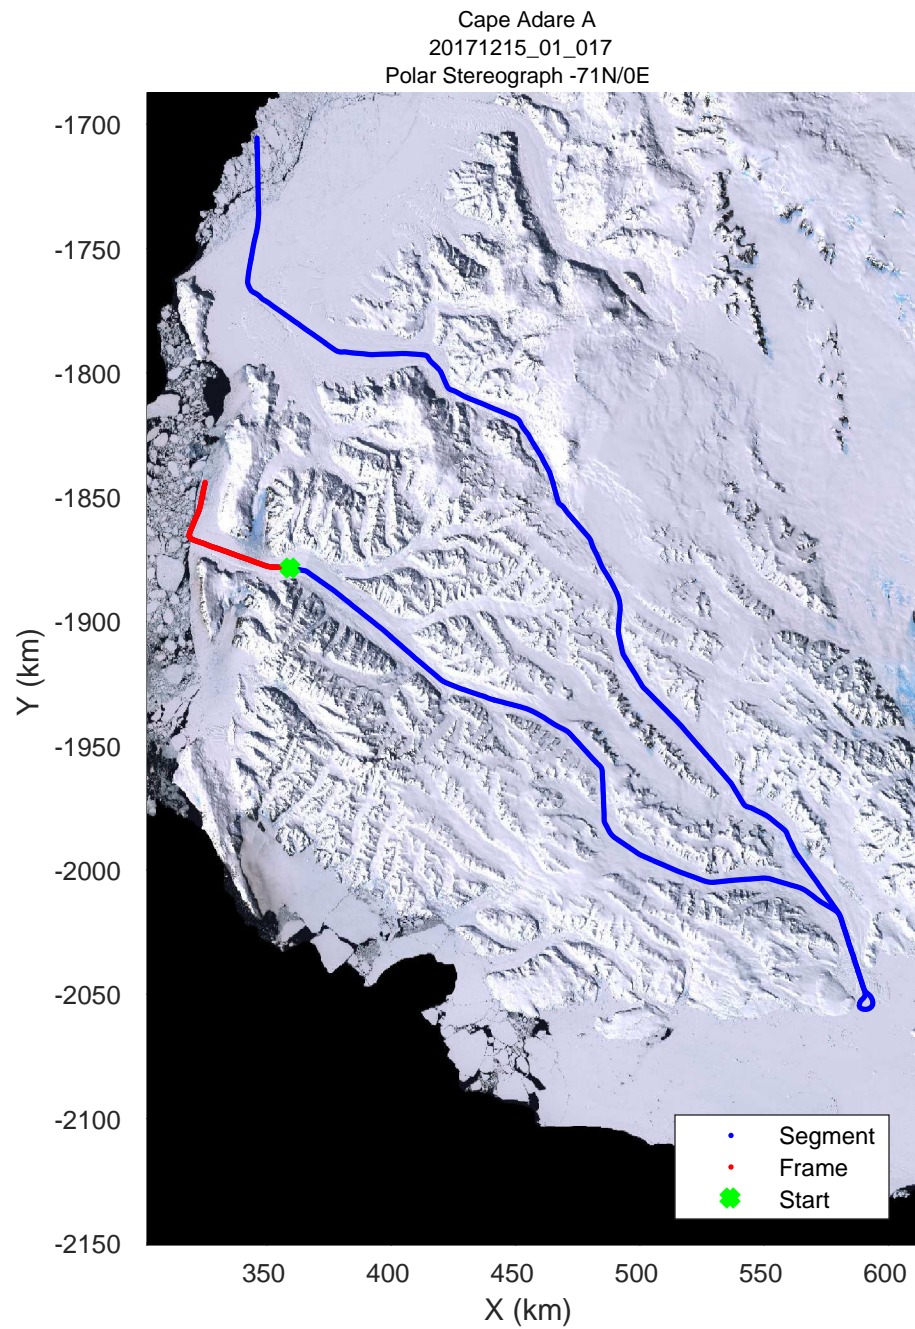

rds 2017_Antarctica_Basler: "Cape Adare A" 20171215_01_014: 01:50:30.1 to 02:00:15.5 GPS

rds 2017_Antarctica_Basler: "Cape Adare A" 20171215_01_015: 02:00:15.7 to 02:09:44.4 GPS

rds 2017_Antarctica_Basler: "Cape Adare A" 20171215_01_015: 02:00:15.7 to 02:09:44.4 GPS

rds 2017_Antarctica_Basler: "Cape Adare A" 20171215_01_016: 02:09:44.5 to 02:19:10.4 GPS

rds 2017_Antarctica_Basler: "Cape Adare A" 20171215_01_016: 02:09:44.5 to 02:19:10.4 GPS

rds 2017_Antarctica_Basler: "Cape Adare A" 20171215_01_017: 02:19:10.8 to 02:32:19.2 GPS

rds 2017_Antarctica_Basler: "Cape Adare A" 20171215_01_017: 02:19:10.8 to 02:32:19.2 GPS