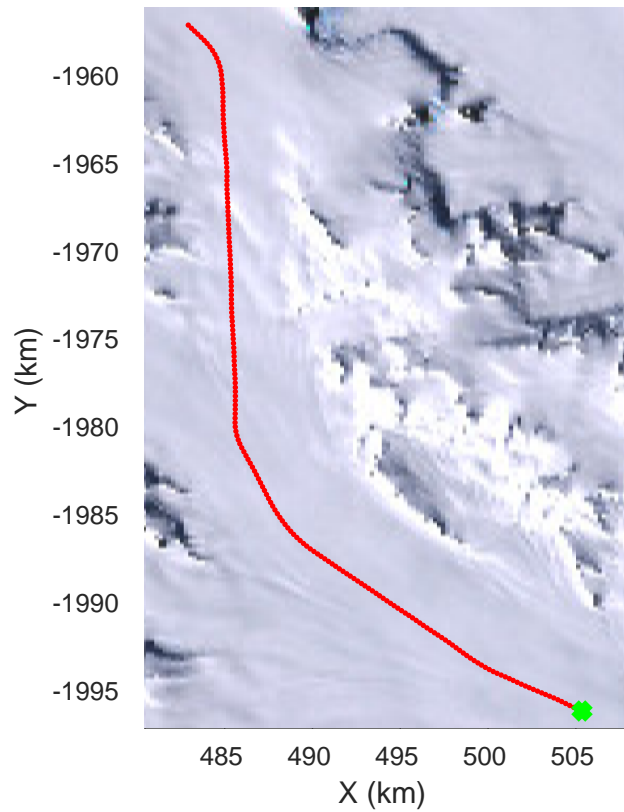

rds 2017_Antarctica_Basler: "Cape Adare A" 20171215_01_011: 01:19:39.4 to 01:29:44.0 GPS

rds 2017_Antarctica_Basler: "Cape Adare A" 20171215_01_012: 01:29:44.2 to 01:40:34.9 GPS

rds 2017_Antarctica_Basler: "Cape Adare A" 20171215_01_012: 01:29:44.2 to 01:40:34.9 GPS