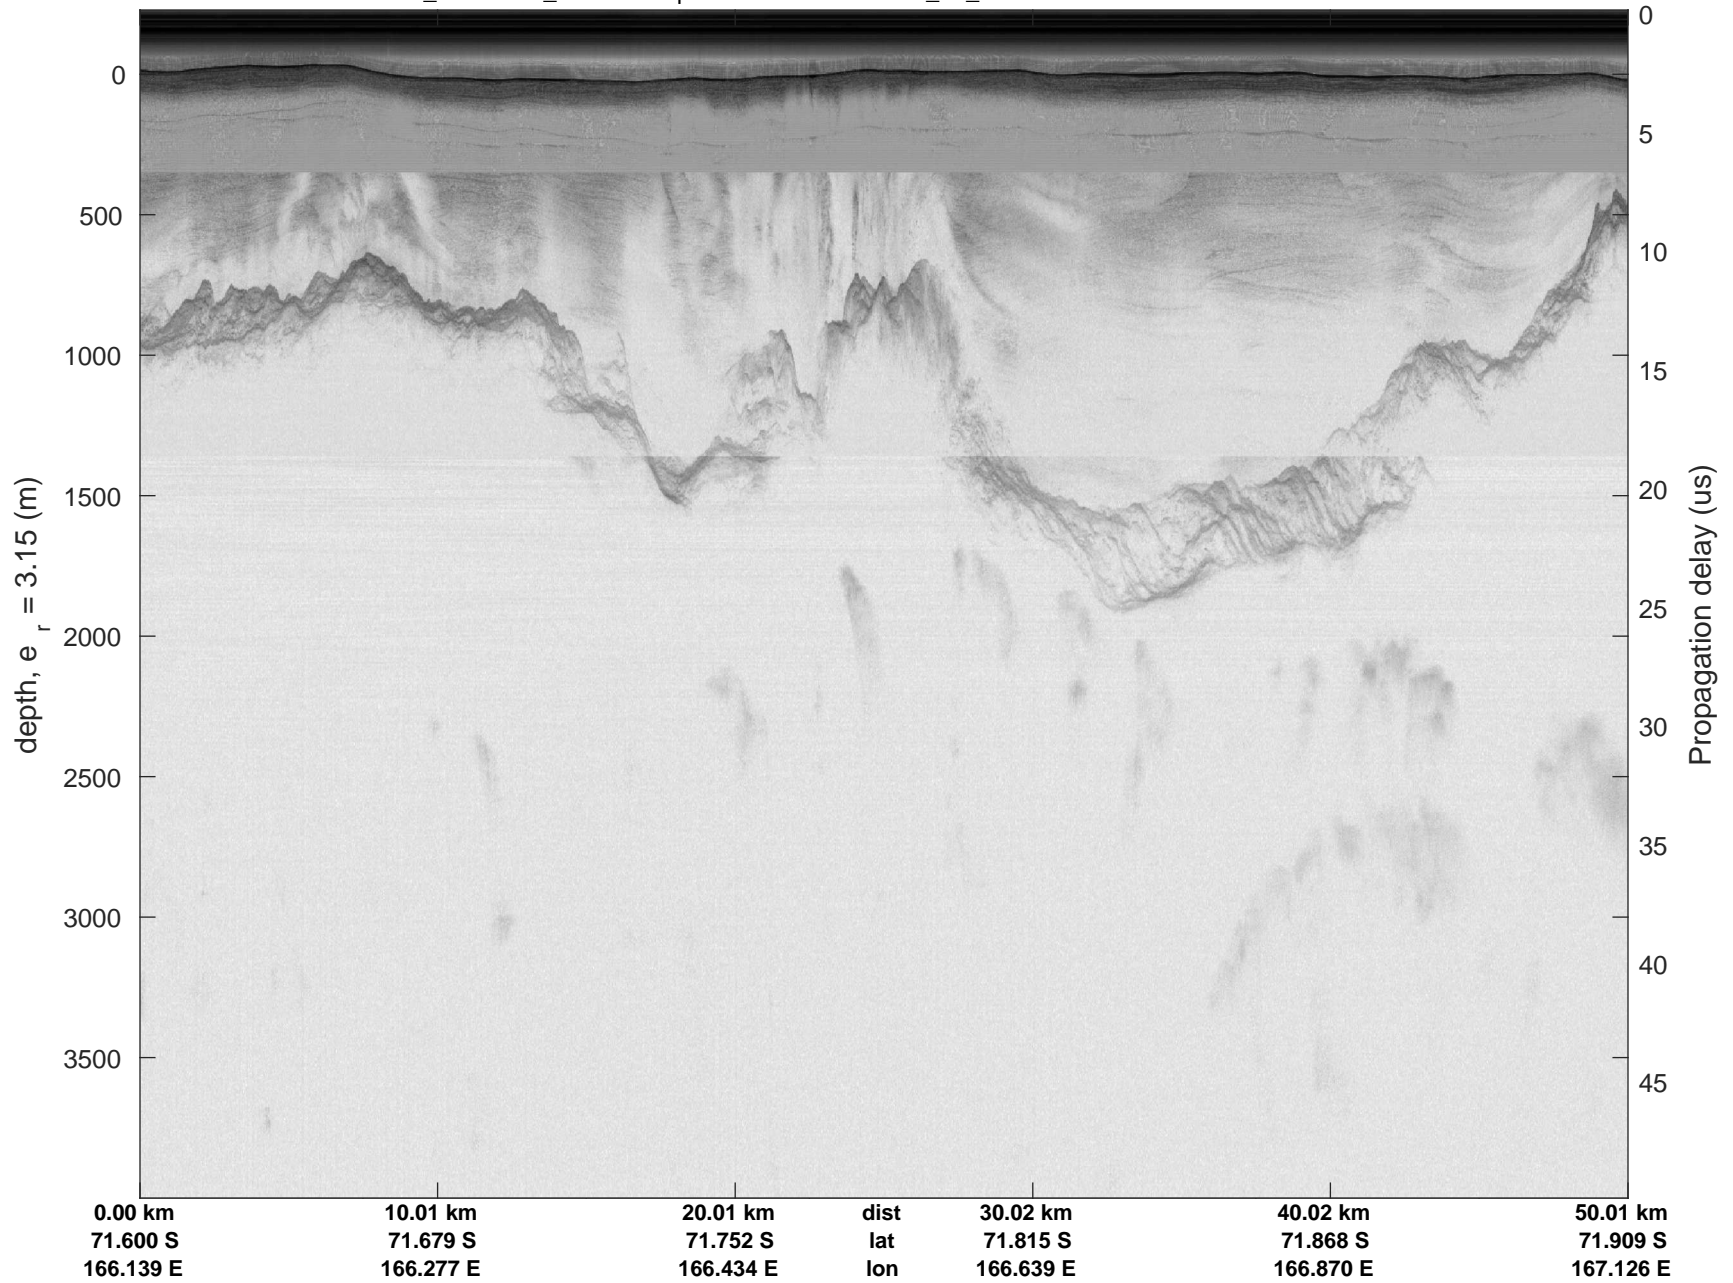

rds 2017_Antarctica_Basler: "Cape Adare A" 20171215_01_013: 01:40:35.3 to 01:50:29.9 GPS

rds 2017_Antarctica_Basler: "Cape Adare A" 20171215_01_013: 01:40:35.3 to 01:50:29.9 GPS

rds 2017_Antarctica_Basler: "Cape Adare A" 20171215_01_014: 01:50:30.1 to 02:00:15.5 GPS

rds 2017_Antarctica_Basler: "Cape Adare A" 20171215_01_014: 01:50:30.1 to 02:00:15.5 GPS

rds 2017_Antarctica_Basler: "Cape Adare A" 20171215_01_015: 02:00:15.7 to 02:09:44.4 GPS

rds 2017_Antarctica_Basler: "Cape Adare A" 20171215_01_015: 02:00:15.7 to 02:09:44.4 GPS

rds 2017_Antarctica_Basler: "Cape Adare A" 20171215_01_016: 02:09:44.5 to 02:19:10.4 GPS

rds 2017_Antarctica_Basler: "Cape Adare A" 20171215_01_016: 02:09:44.5 to 02:19:10.4 GPS

rds 2017_Antarctica_Basler: "Cape Adare A" 20171215_01_017: 02:19:10.8 to 02:32:19.2 GPS

rds 2017_Antarctica_Basler: "Cape Adare A" 20171215_01_017: 02:19:10.8 to 02:32:19.2 GPS