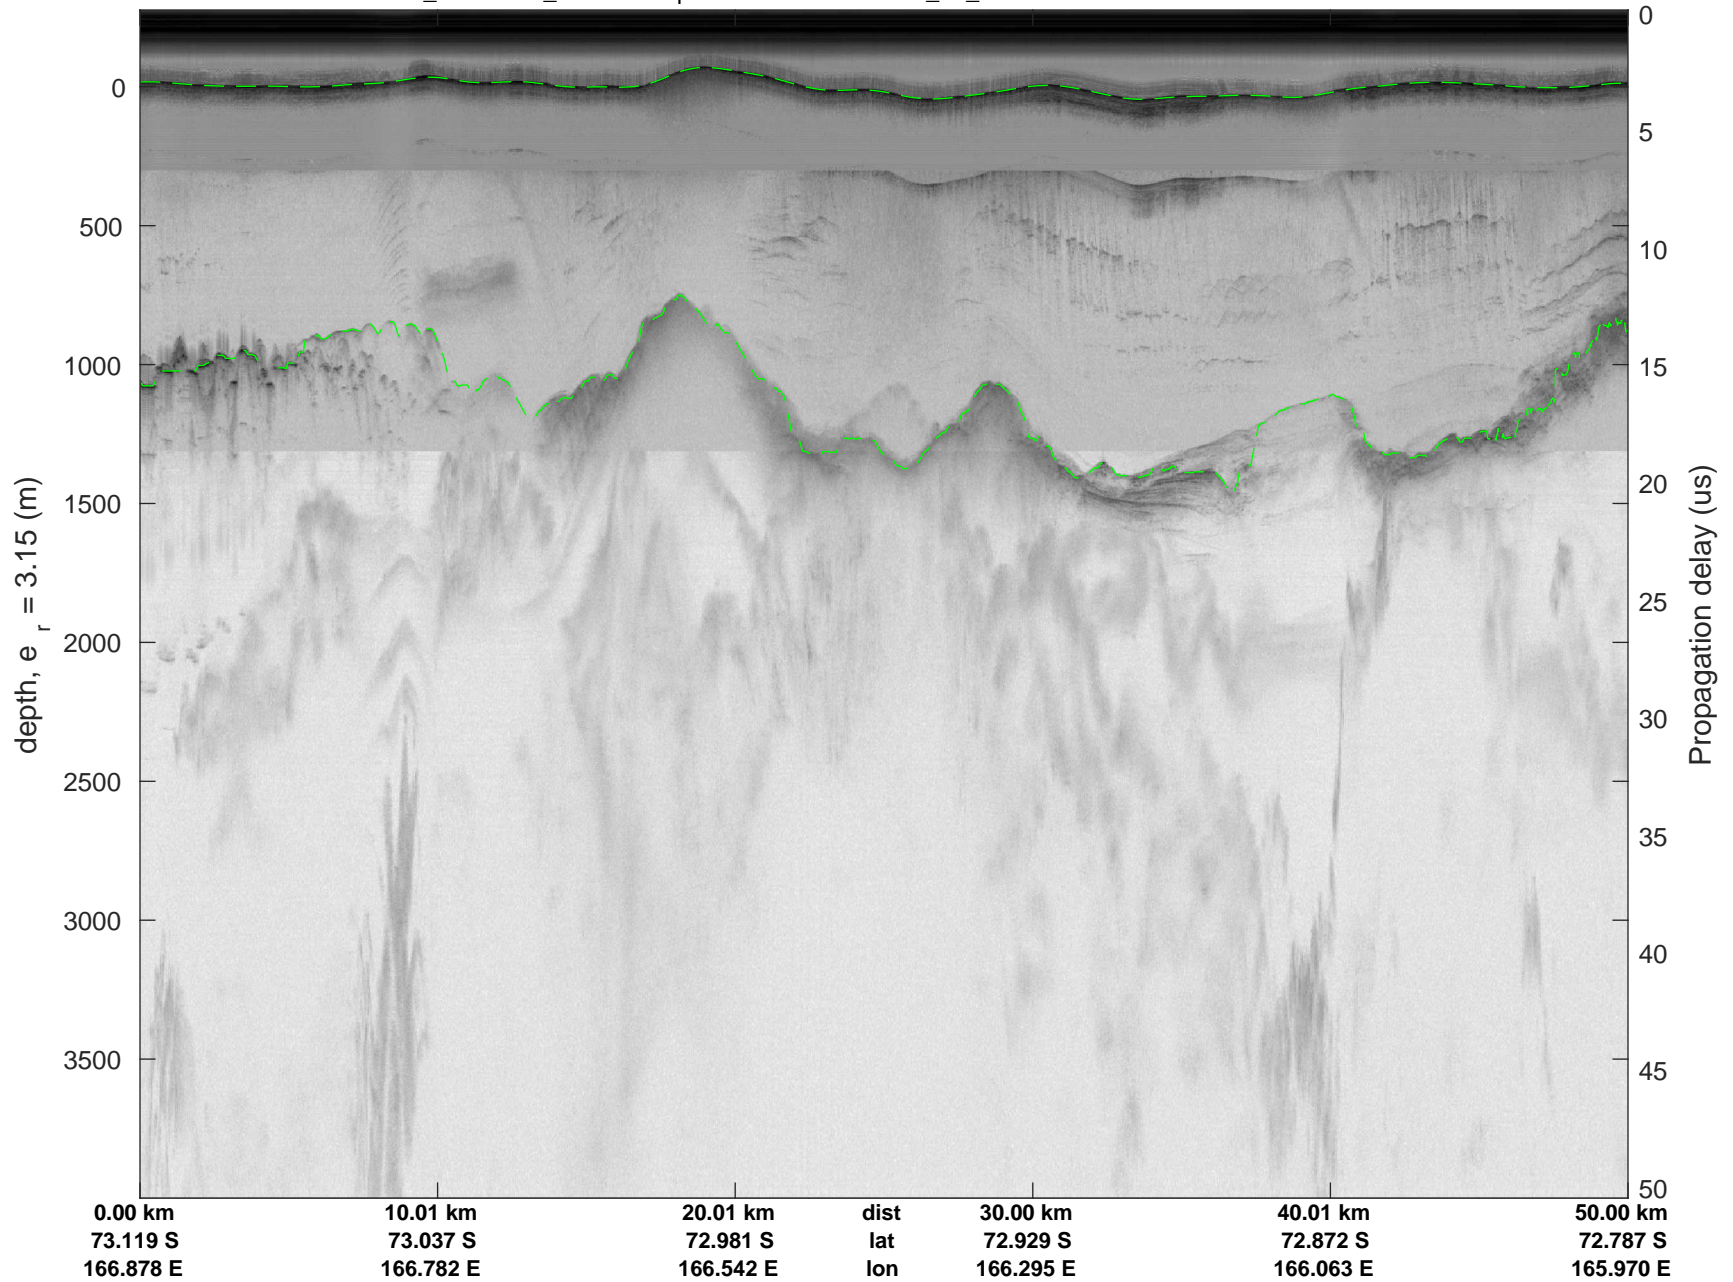

rds 2017_Antarctica_Basler: "Cape Adare A" 20171215_01_001: -1:44:49.5 to -1:53:40.5 GPS

rds 2017_Antarctica_Basler: "Cape Adare A" 20171215_01_001: -1:44:49.5 to -1:53:40.5 GPS

rds 2017_Antarctica_Basler: "Cape Adare A" 20171215_01_002: -1:53:40.6 to 00:03:14.2 GPS

rds 2017_Antarctica_Basler: "Cape Adare A" 20171215_01_002: -1:53:40.6 to 00:03:14.2 GPS

rds 2017_Antarctica_Basler: "Cape Adare A" 20171215_01_003: 00:03:14.3 to 00:13:04.2 GPS

rds 2017_Antarctica_Basler: "Cape Adare A" 20171215_01_003: 00:03:14.3 to 00:13:04.2 GPS

rds 2017_Antarctica_Basler: "Cape Adare A" 20171215_01_004: 00:13:04.4 to 00:23:10.3 GPS

rds 2017_Antarctica_Basler: "Cape Adare A" 20171215_01_004: 00:13:04.4 to 00:23:10.3 GPS

rds 2017_Antarctica_Basler: "Cape Adare A" 20171215_01_005: 00:23:10.5 to 00:33:03.6 GPS

rds 2017_Antarctica_Basler: "Cape Adare A" 20171215_01_017: 02:19:10.8 to 02:32:19.2 GPS