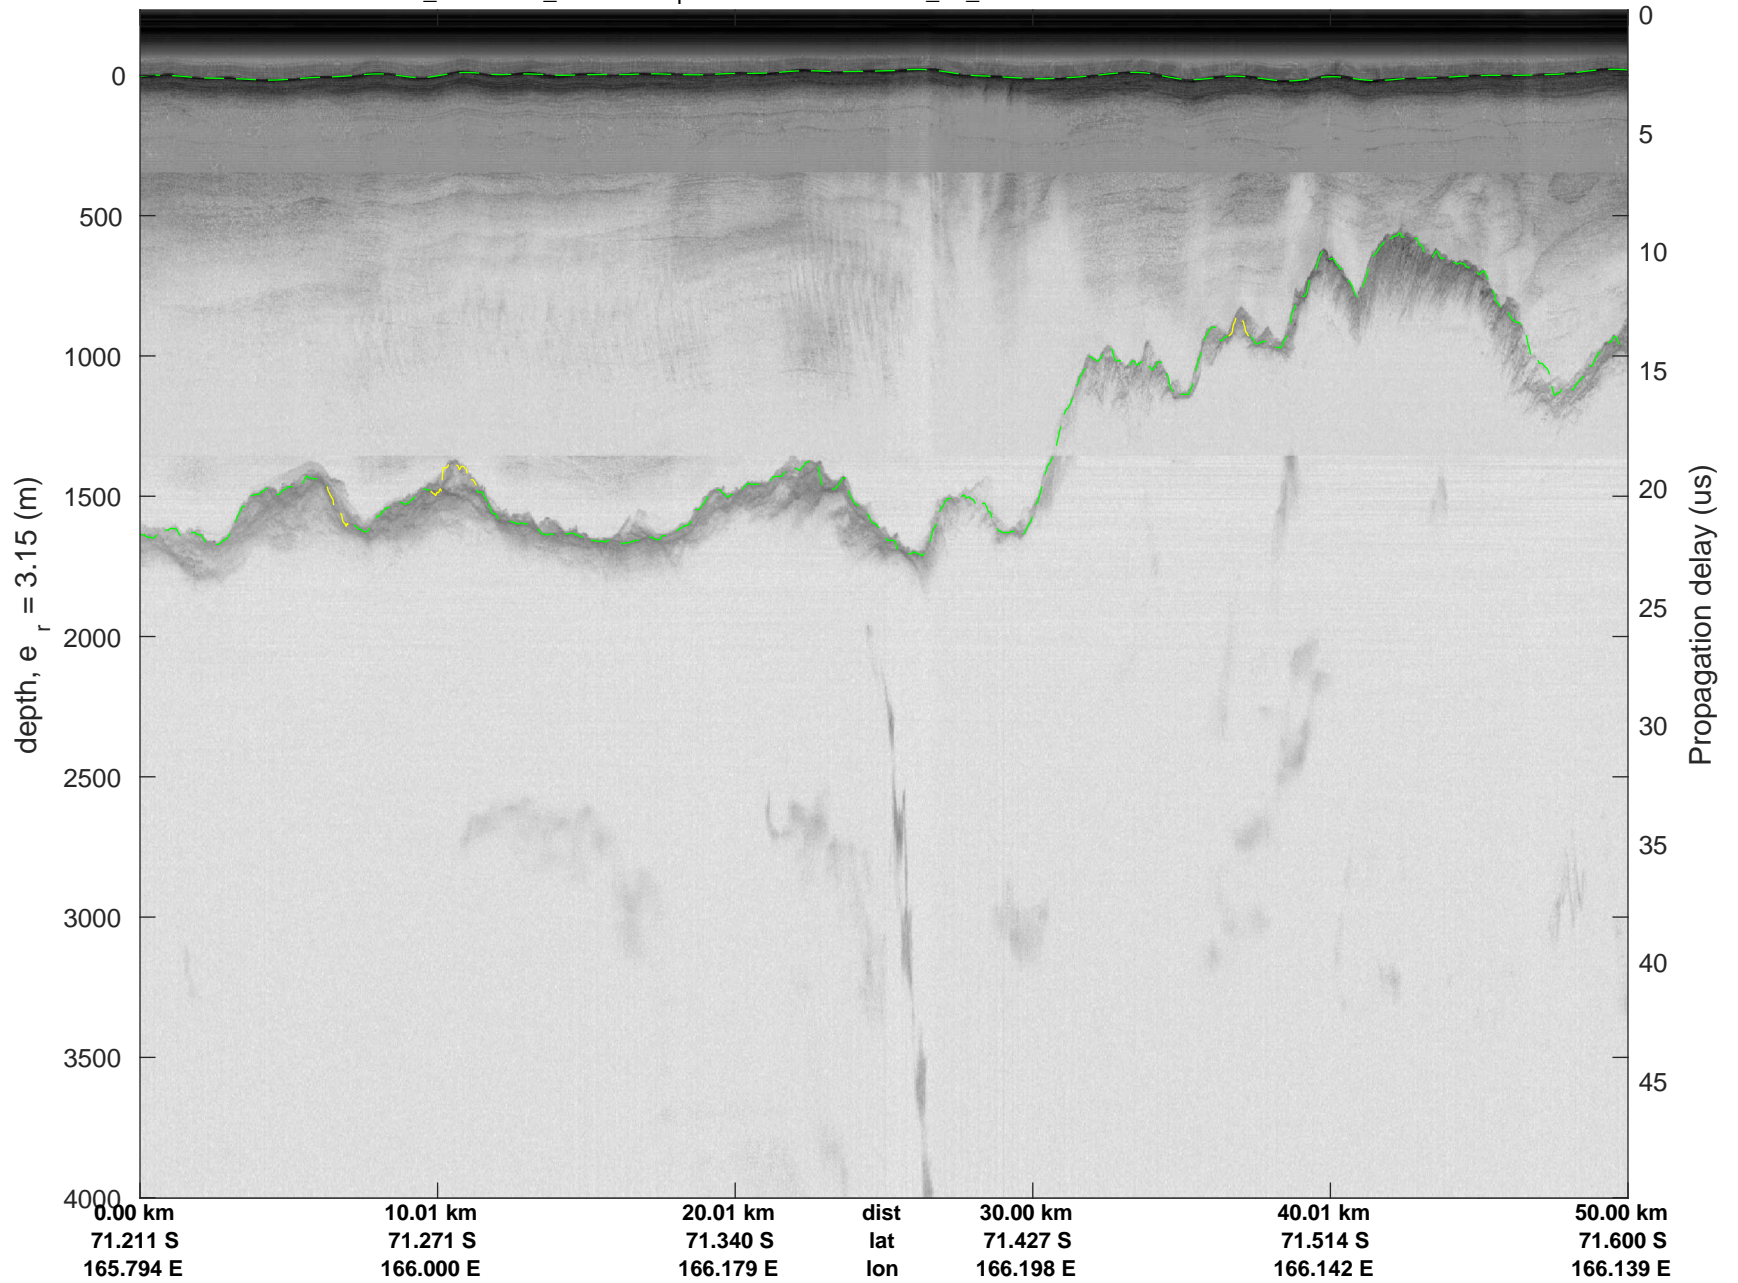

rds 2017_Antarctica_Basler: "Cape Adare A" 20171215_01_010: 01:09:58.4 to 01:19:39.3 GPS

rds 2017_Antarctica_Basler: "Cape Adare A" 20171215_01_010: 01:09:58.4 to 01:19:39.3 GPS

rds 2017_Antarctica_Basler: "Cape Adare A" 20171215_01_011: 01:19:39.4 to 01:29:44.0 GPS

rds 2017_Antarctica_Basler: "Cape Adare A" 20171215_01_011: 01:19:39.4 to 01:29:44.0 GPS

rds 2017_Antarctica_Basler: "Cape Adare A" 20171215_01_012: 01:29:44.2 to 01:40:34.9 GPS

rds 2017_Antarctica_Basler: "Cape Adare A" 20171215_01_012: 01:29:44.2 to 01:40:34.9 GPS

rds 2017_Antarctica_Basler: "Cape Adare A" 20171215_01_013: 01:40:35.3 to 01:50:29.9 GPS

rds 2017_Antarctica_Basler: "Cape Adare A" 20171215_01_013: 01:40:35.3 to 01:50:29.9 GPS

rds 2017_Antarctica_Basler: "Cape Adare A" 20171215_01_014: 01:50:30.1 to 02:00:15.5 GPS

rds 2017_Antarctica_Basler: "Cape Adare A" 20171215_01_014: 01:50:30.1 to 02:00:15.5 GPS

rds 2017_Antarctica_Basler: "Cape Adare A" 20171215_01_015: 02:00:15.7 to 02:09:44.4 GPS

rds 2017_Antarctica_Basler: "Cape Adare A" 20171215_01_015: 02:00:15.7 to 02:09:44.4 GPS