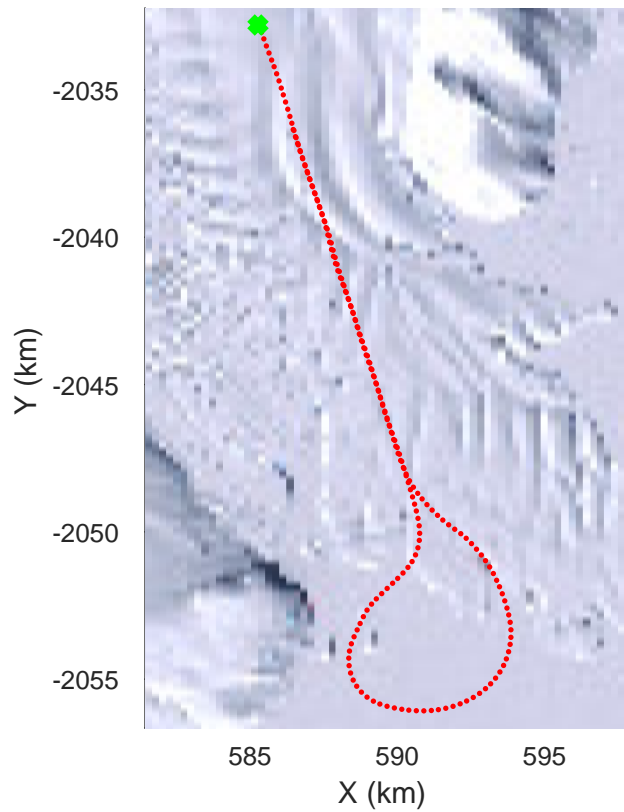

rds 2017_Antarctica_Basler: "Cape Adare A" 20171215_01_008: 00:51:23.2 to 01:00:35.6 GPS

rds 2017_Antarctica_Basler: "Cape Adare A" 20171215_01_009: 01:00:35.7 to 01:09:58.2 GPS

rds 2017_Antarctica_Basler: "Cape Adare A" 20171215_01_009: 01:00:35.7 to 01:09:58.2 GPS

rds 2017_Antarctica_Basler: "Cape Adare A" 20171215_01_017: 02:19:10.8 to 02:32:19.2 GPS