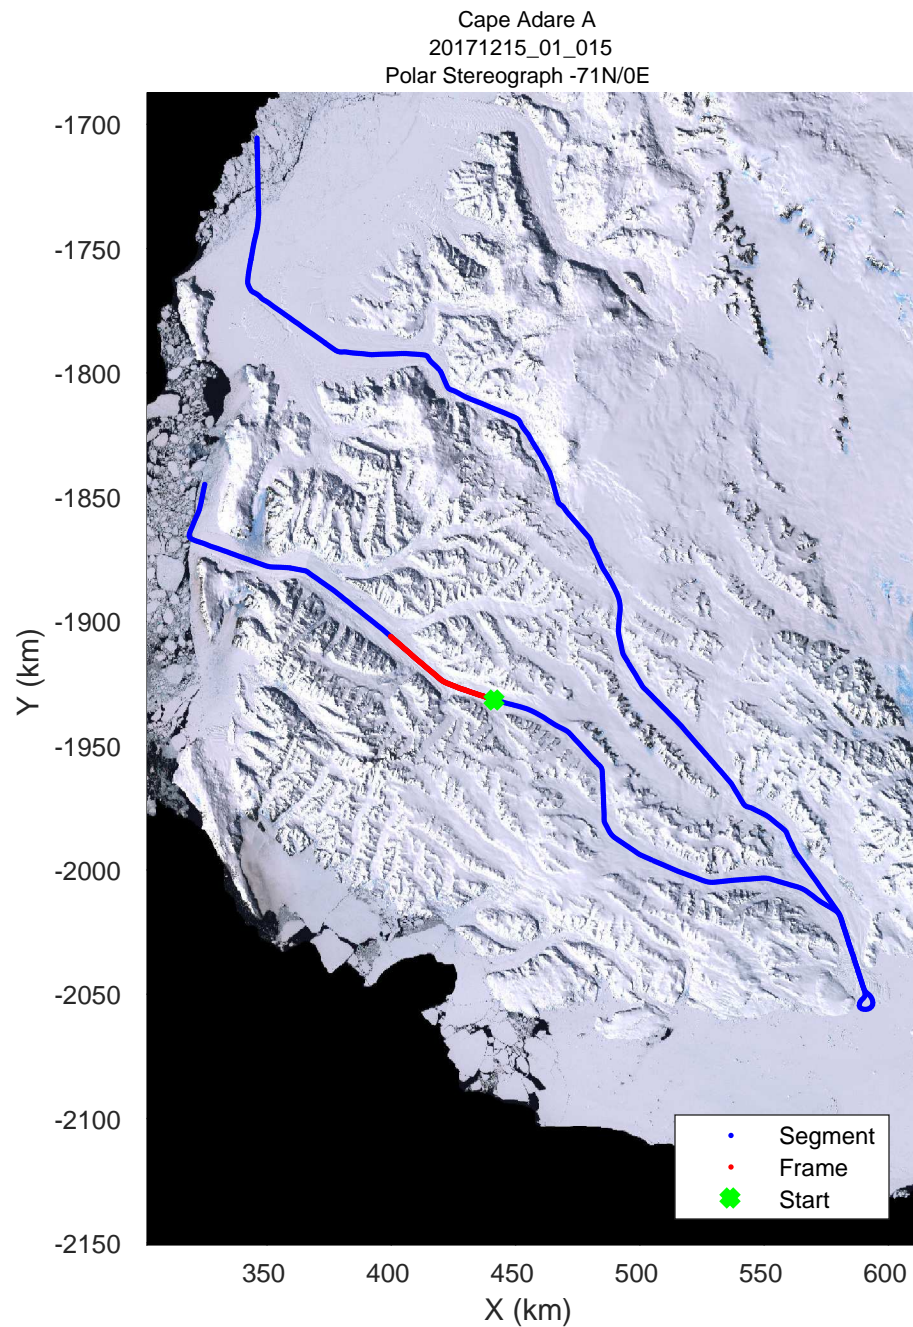

rds 2017_Antarctica_Basler: "Cape Adare A" 20171215_01_013: 01:40:35.3 to 01:50:29.9 GPS

rds 2017_Antarctica_Basler: "Cape Adare A" 20171215_01_013: 01:40:35.3 to 01:50:29.9 GPS

rds 2017_Antarctica_Basler: "Cape Adare A" 20171215_01_014: 01:50:30.1 to 02:00:15.5 GPS

rds 2017_Antarctica_Basler: "Cape Adare A" 20171215_01_014: 01:50:30.1 to 02:00:15.5 GPS

rds 2017_Antarctica_Basler: "Cape Adare A" 20171215_01_015: 02:00:15.7 to 02:09:44.4 GPS

rds 2017_Antarctica_Basler: "Cape Adare A" 20171215_01_015: 02:00:15.7 to 02:09:44.4 GPS

rds 2017_Antarctica_Basler: "Cape Adare A" 20171215_01_017: 02:19:10.8 to 02:32:19.2 GPS