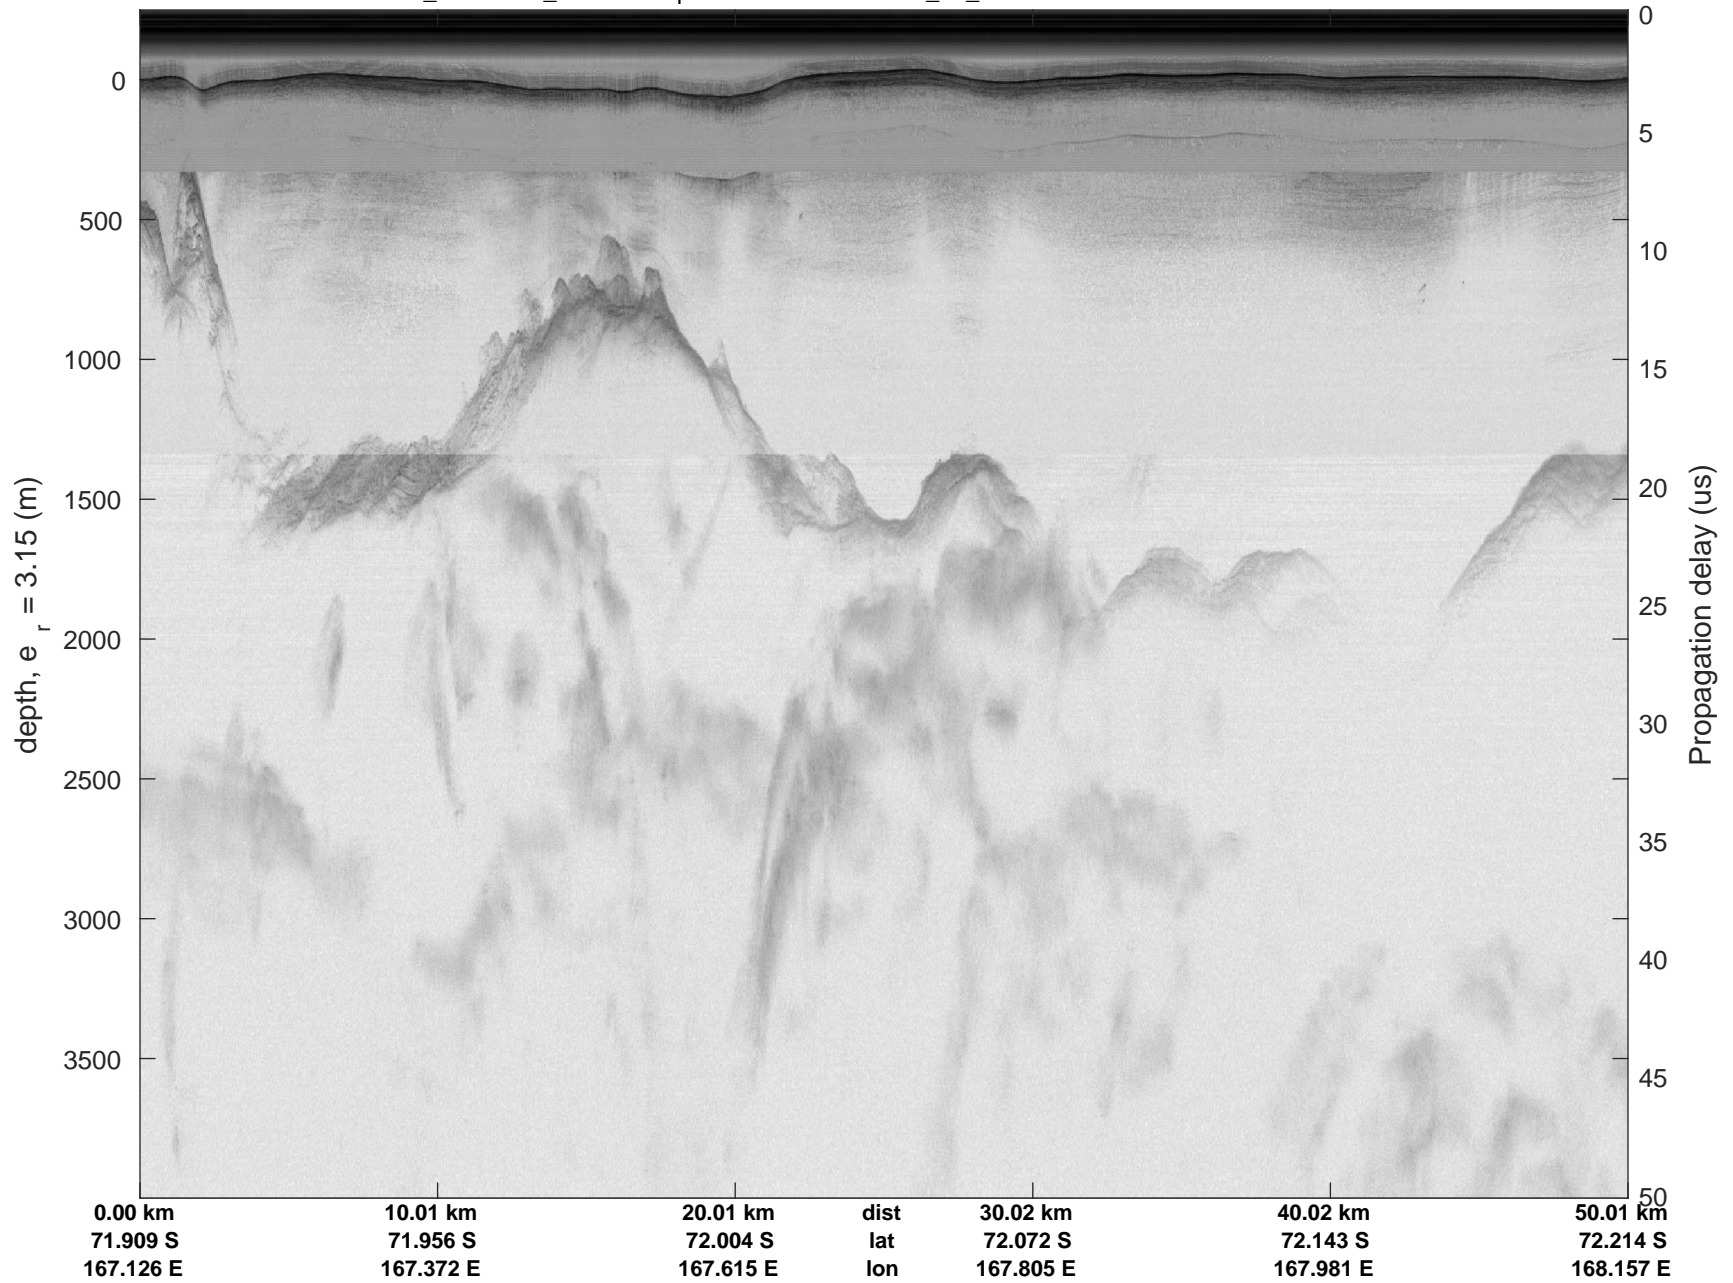

rds 2017_Antarctica_Basler: "Cape Adare A" 20171215_01_013: 01:40:35.3 to 01:50:29.9 GPS

rds 2017_Antarctica_Basler: "Cape Adare A" 20171215_01_013: 01:40:35.3 to 01:50:29.9 GPS

rds 2017_Antarctica_Basler: "Cape Adare A" 20171215_01_014: 01:50:30.1 to 02:00:15.5 GPS

rds 2017_Antarctica_Basler: "Cape Adare A" 20171215_01_014: 01:50:30.1 to 02:00:15.5 GPS

rds 2017_Antarctica_Basler: "Cape Adare A" 20171215_01_015: 02:00:15.7 to 02:09:44.4 GPS

rds 2017_Antarctica_Basler: "Cape Adare A" 20171215_01_015: 02:00:15.7 to 02:09:44.4 GPS

rds 2017_Antarctica_Basler: "Cape Adare A" 20171215_01_016: 02:09:44.5 to 02:19:10.4 GPS

rds 2017_Antarctica_Basler: "Cape Adare A" 20171215_01_016: 02:09:44.5 to 02:19:10.4 GPS

rds 2017_Antarctica_Basler: "Cape Adare A" 20171215_01_017: 02:19:10.8 to 02:32:19.2 GPS

rds 2017_Antarctica_Basler: "Cape Adare A" 20171215_01_017: 02:19:10.8 to 02:32:19.2 GPS