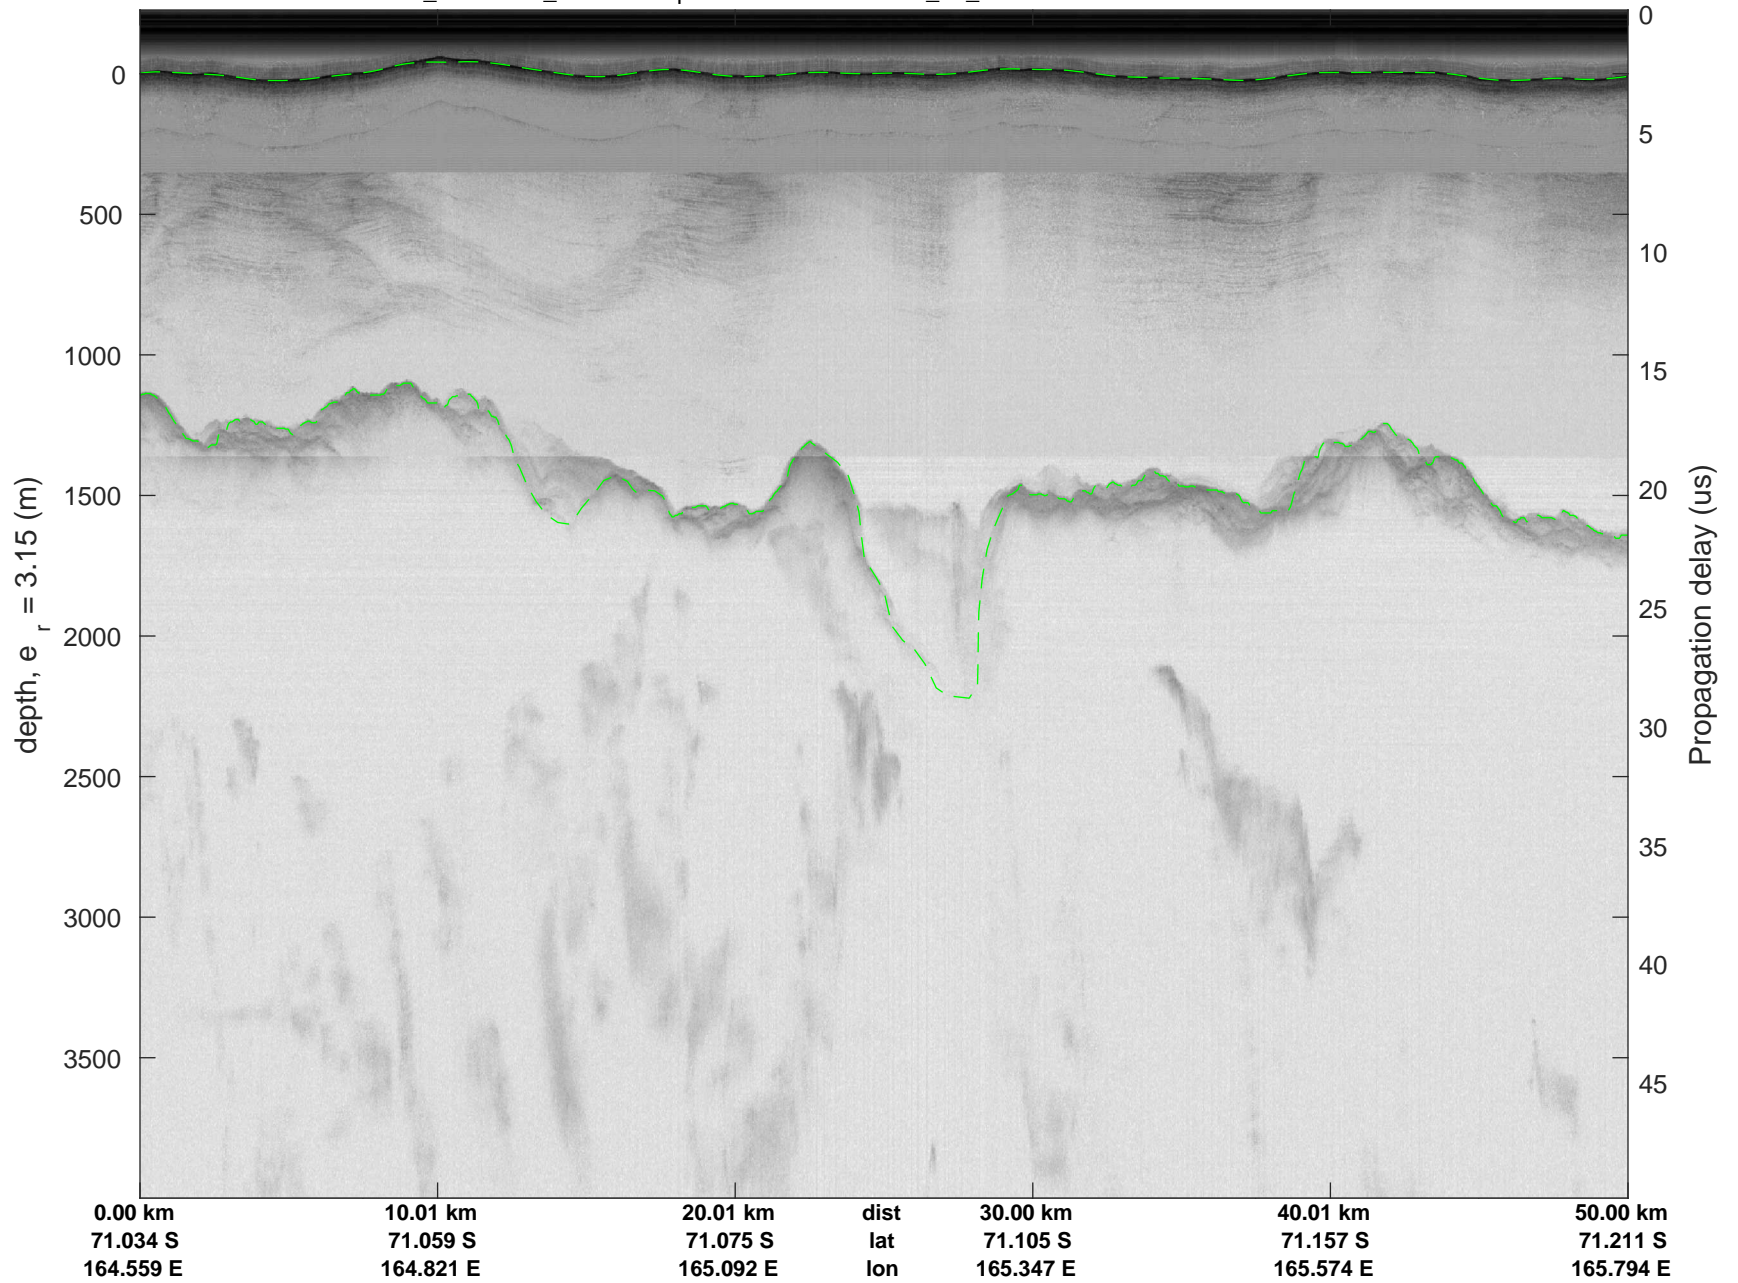

rds 2017_Antarctica_Basler: "Cape Adare A" 20171215_01_011: 01:19:39.4 to 01:29:44.0 GPS

rds 2017_Antarctica_Basler: "Cape Adare A" 20171215_01_012: 01:29:44.2 to 01:40:34.9 GPS

rds 2017_Antarctica_Basler: "Cape Adare A" 20171215_01_012: 01:29:44.2 to 01:40:34.9 GPS

rds 2017_Antarctica_Basler: "Cape Adare A" 20171215_01_013: 01:40:35.3 to 01:50:29.9 GPS

rds 2017_Antarctica_Basler: "Cape Adare A" 20171215_01_013: 01:40:35.3 to 01:50:29.9 GPS

rds 2017_Antarctica_Basler: "Cape Adare A" 20171215_01_014: 01:50:30.1 to 02:00:15.5 GPS

rds 2017_Antarctica_Basler: "Cape Adare A" 20171215_01_014: 01:50:30.1 to 02:00:15.5 GPS

rds 2017_Antarctica_Basler: "Cape Adare A" 20171215_01_015: 02:00:15.7 to 02:09:44.4 GPS

rds 2017_Antarctica_Basler: "Cape Adare A" 20171215_01_015: 02:00:15.7 to 02:09:44.4 GPS

rds 2017_Antarctica_Basler: "Cape Adare A" 20171215_01_016: 02:09:44.5 to 02:19:10.4 GPS

rds 2017_Antarctica_Basler: "Cape Adare A" 20171215_01_016: 02:09:44.5 to 02:19:10.4 GPS

rds 2017_Antarctica_Basler: "Cape Adare A" 20171215_01_017: 02:19:10.8 to 02:32:19.2 GPS