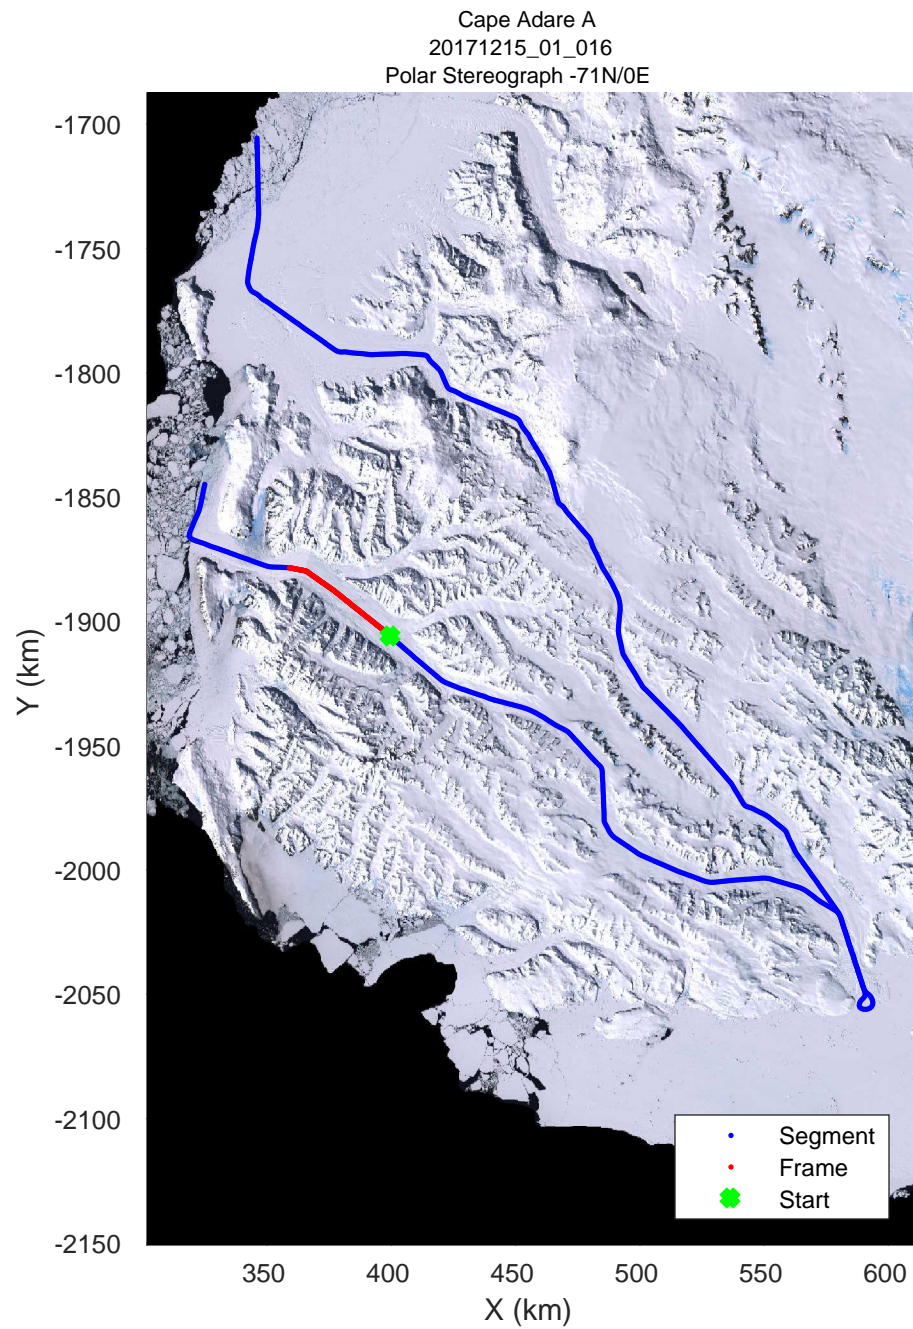

rds 2017_Antarctica_Basler: "Cape Adare A" 20171215_01_014: 01:50:30.1 to 02:00:15.5 GPS

rds 2017_Antarctica_Basler: "Cape Adare A" 20171215_01_015: 02:00:15.7 to 02:09:44.4 GPS

rds 2017_Antarctica_Basler: "Cape Adare A" 20171215_01_015: 02:00:15.7 to 02:09:44.4 GPS

rds 2017_Antarctica_Basler: "Cape Adare A" 20171215_01_016: 02:09:44.5 to 02:19:10.4 GPS

rds 2017_Antarctica_Basler: "Cape Adare A" 20171215_01_016: 02:09:44.5 to 02:19:10.4 GPS

rds 2017_Antarctica_Basler: "Cape Adare A" 20171215_01_017: 02:19:10.8 to 02:32:19.2 GPS

rds 2017_Antarctica_Basler: "Cape Adare A" 20171215_01_017: 02:19:10.8 to 02:32:19.2 GPS