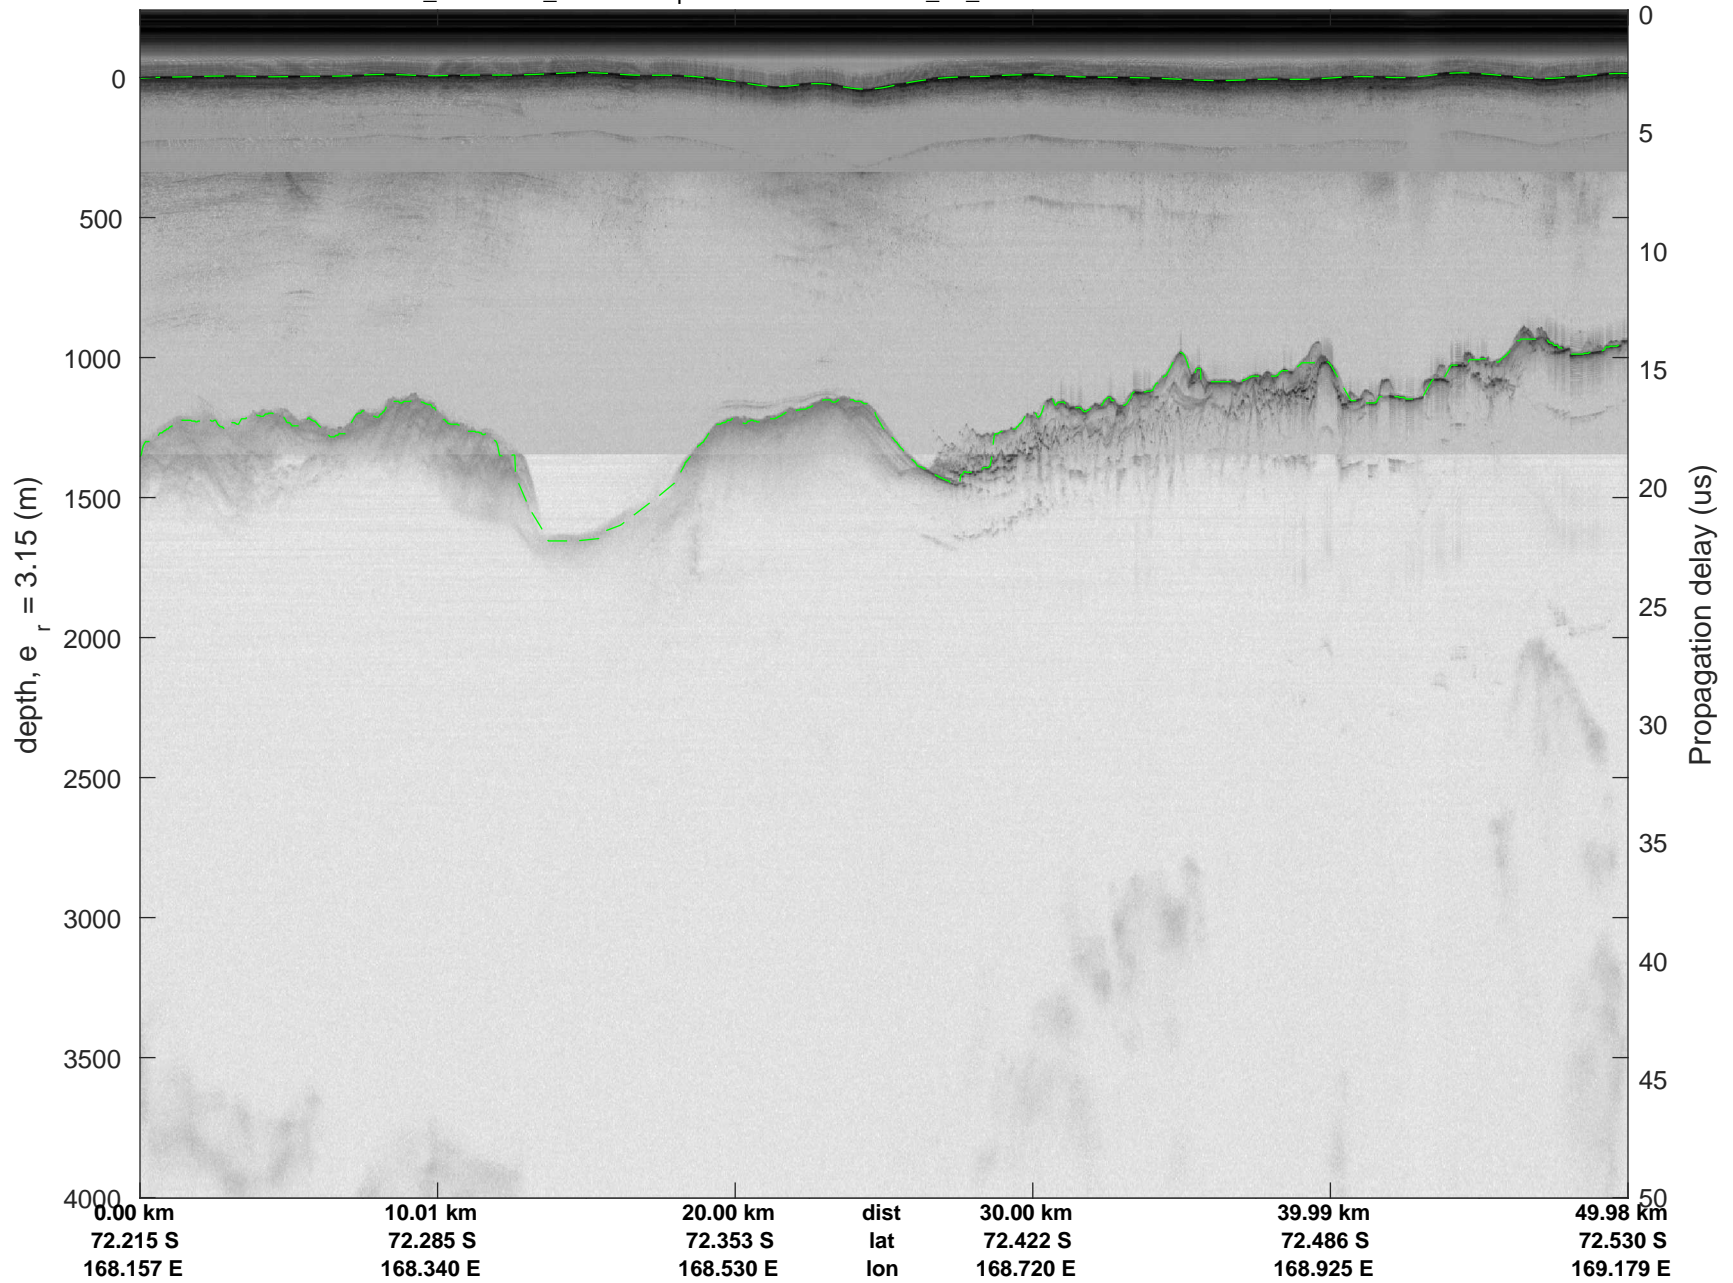

rds 2017_Antarctica_Basler: "Cape Adare A" 20171215_01_013: 01:40:35.3 to 01:50:29.9 GPS

rds 2017_Antarctica_Basler: "Cape Adare A" 20171215_01_013: 01:40:35.3 to 01:50:29.9 GPS

rds 2017_Antarctica_Basler: "Cape Adare A" 20171215_01_014: 01:50:30.1 to 02:00:15.5 GPS

rds 2017_Antarctica_Basler: "Cape Adare A" 20171215_01_014: 01:50:30.1 to 02:00:15.5 GPS

rds 2017_Antarctica_Basler: "Cape Adare A" 20171215_01_015: 02:00:15.7 to 02:09:44.4 GPS

rds 2017_Antarctica_Basler: "Cape Adare A" 20171215_01_015: 02:00:15.7 to 02:09:44.4 GPS

rds 2017_Antarctica_Basler: "Cape Adare A" 20171215_01_016: 02:09:44.5 to 02:19:10.4 GPS

rds 2017_Antarctica_Basler: "Cape Adare A" 20171215_01_016: 02:09:44.5 to 02:19:10.4 GPS

rds 2017_Antarctica_Basler: "Cape Adare A" 20171215_01_017: 02:19:10.8 to 02:32:19.2 GPS

rds 2017_Antarctica_Basler: "Cape Adare A" 20171215_01_017: 02:19:10.8 to 02:32:19.2 GPS