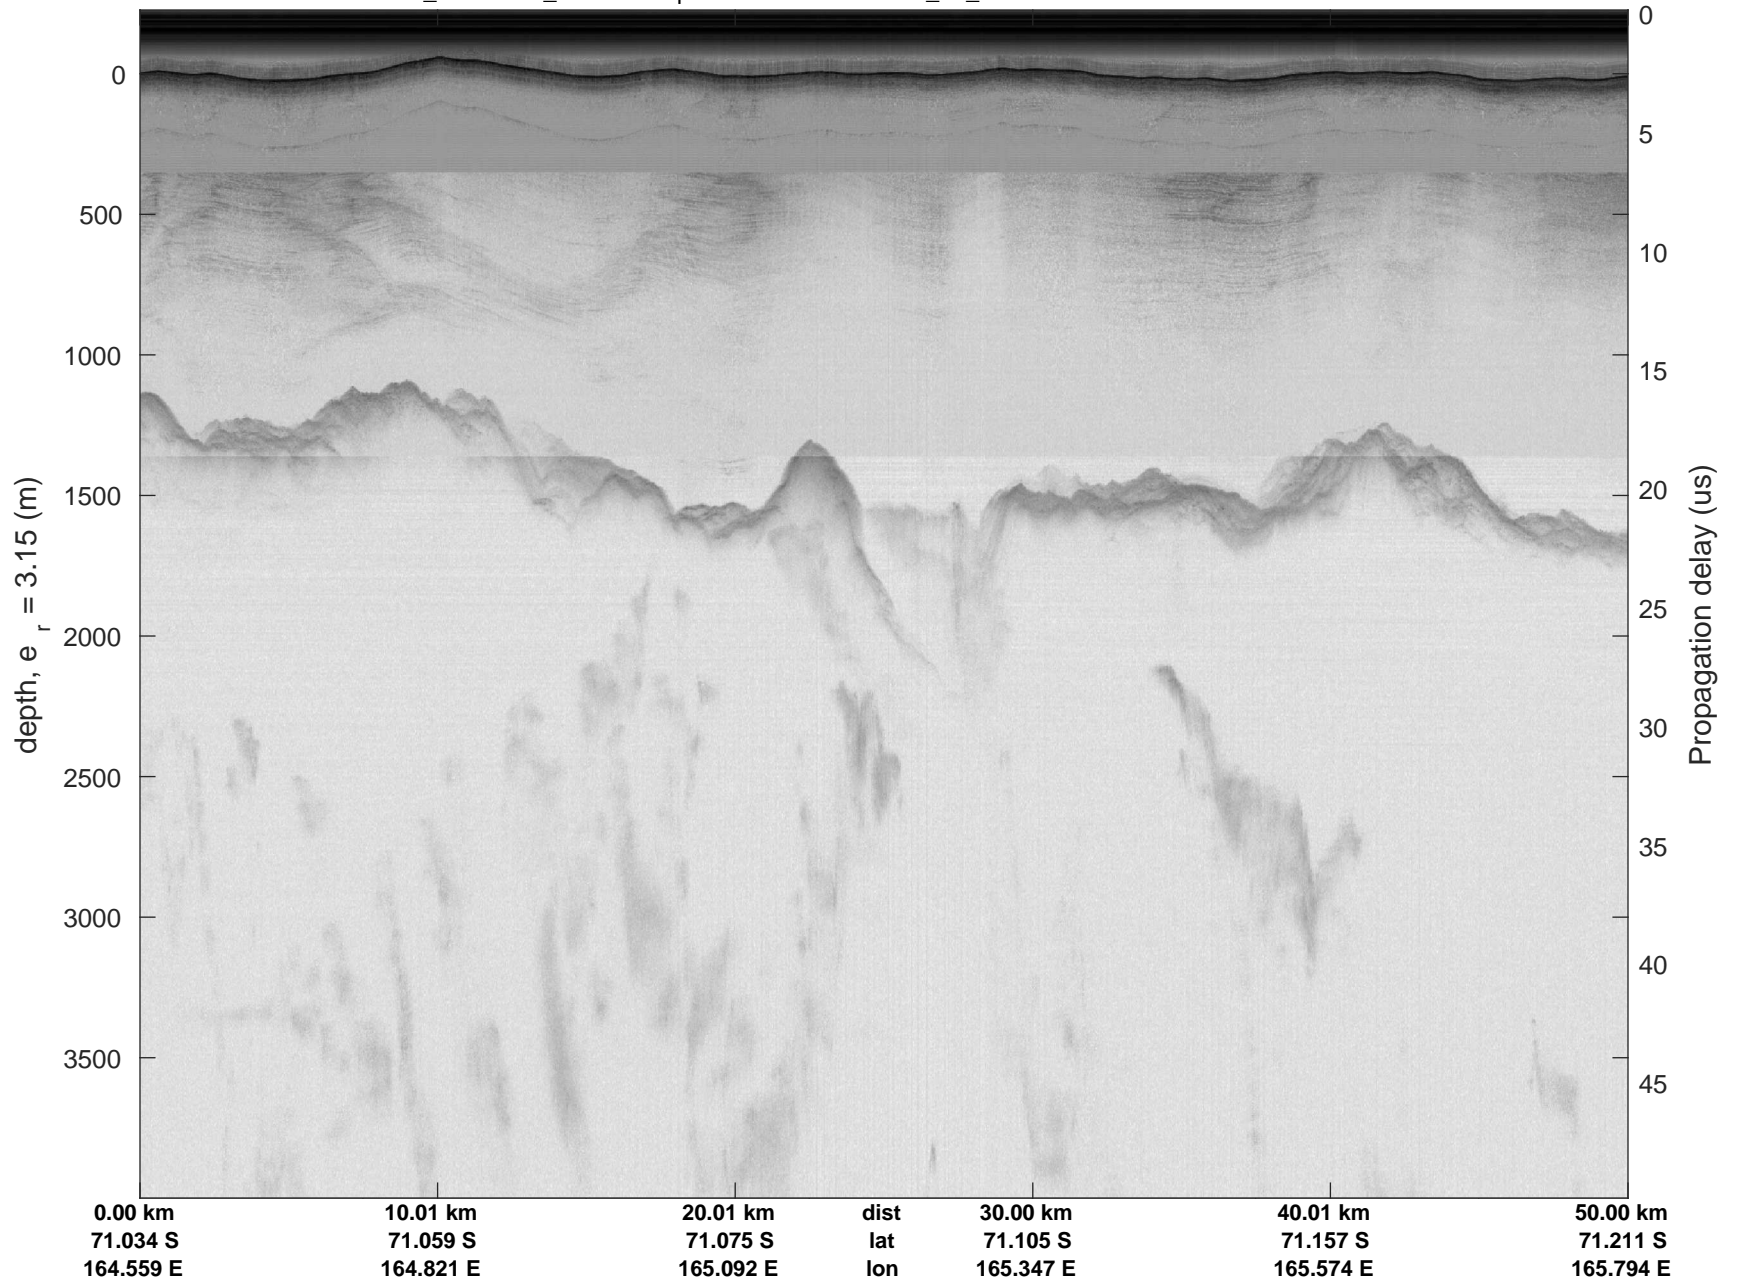

rds 2017_Antarctica_Basler: "Cape Adare A" 20171215_01_010: 01:09:58.4 to 01:19:39.3 GPS

rds 2017_Antarctica_Basler: "Cape Adare A" 20171215_01_010: 01:09:58.4 to 01:19:39.3 GPS

rds 2017_Antarctica_Basler: "Cape Adare A" 20171215_01_011: 01:19:39.4 to 01:29:44.0 GPS

rds 2017_Antarctica_Basler: "Cape Adare A" 20171215_01_011: 01:19:39.4 to 01:29:44.0 GPS

rds 2017_Antarctica_Basler: "Cape Adare A" 20171215_01_012: 01:29:44.2 to 01:40:34.9 GPS

rds 2017_Antarctica_Basler: "Cape Adare A" 20171215_01_012: 01:29:44.2 to 01:40:34.9 GPS

rds 2017_Antarctica_Basler: "Cape Adare A" 20171215_01_014: 01:50:30.1 to 02:00:15.5 GPS

rds 2017_Antarctica_Basler: "Cape Adare A" 20171215_01_015: 02:00:15.7 to 02:09:44.4 GPS

rds 2017_Antarctica_Basler: "Cape Adare A" 20171215_01_015: 02:00:15.7 to 02:09:44.4 GPS

rds 2017_Antarctica_Basler: "Cape Adare A" 20171215_01_017: 02:19:10.8 to 02:32:19.2 GPS