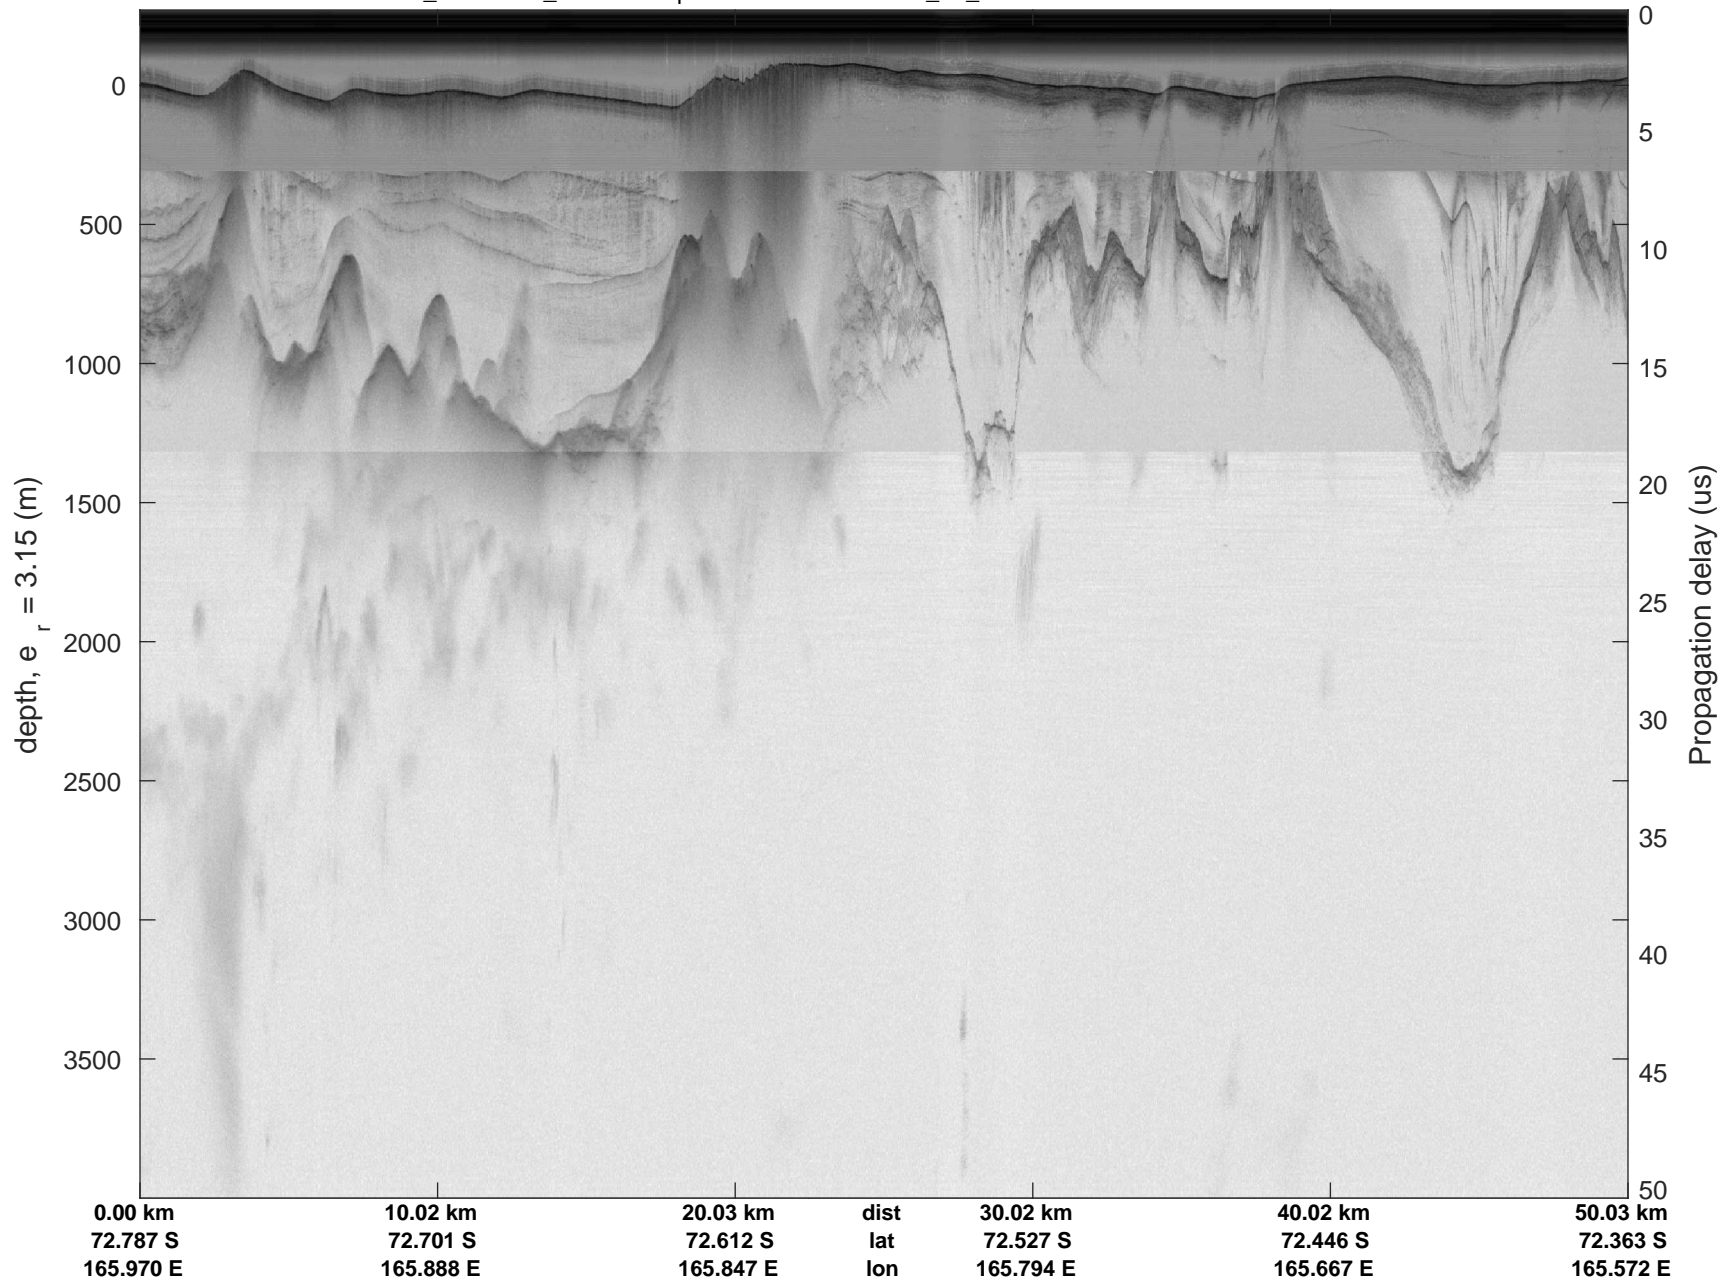

rds 2017_Antarctica_Basler: "Cape Adare A" 20171215_01_002: -1:53:40.6 to 00:03:14.2 GPS

rds 2017_Antarctica_Basler: "Cape Adare A" 20171215_01_003: 00:03:14.3 to 00:13:04.2 GPS

rds 2017_Antarctica_Basler: "Cape Adare A" 20171215_01_003: 00:03:14.3 to 00:13:04.2 GPS

rds 2017_Antarctica_Basler: "Cape Adare A" 20171215_01_004: 00:13:04.4 to 00:23:10.3 GPS

rds 2017_Antarctica_Basler: "Cape Adare A" 20171215_01_004: 00:13:04.4 to 00:23:10.3 GPS

rds 2017_Antarctica_Basler: "Cape Adare A" 20171215_01_005: 00:23:10.5 to 00:33:03.6 GPS

rds 2017_Antarctica_Basler: "Cape Adare A" 20171215_01_005: 00:23:10.5 to 00:33:03.6 GPS

rds 2017_Antarctica_Basler: "Cape Adare A" 20171215_01_006: 00:33:03.7 to 00:42:10.6 GPS

rds 2017_Antarctica_Basler: "Cape Adare A" 20171215_01_006: 00:33:03.7 to 00:42:10.6 GPS

rds 2017_Antarctica_Basler: "Cape Adare A" 20171215_01_017: 02:19:10.8 to 02:32:19.2 GPS