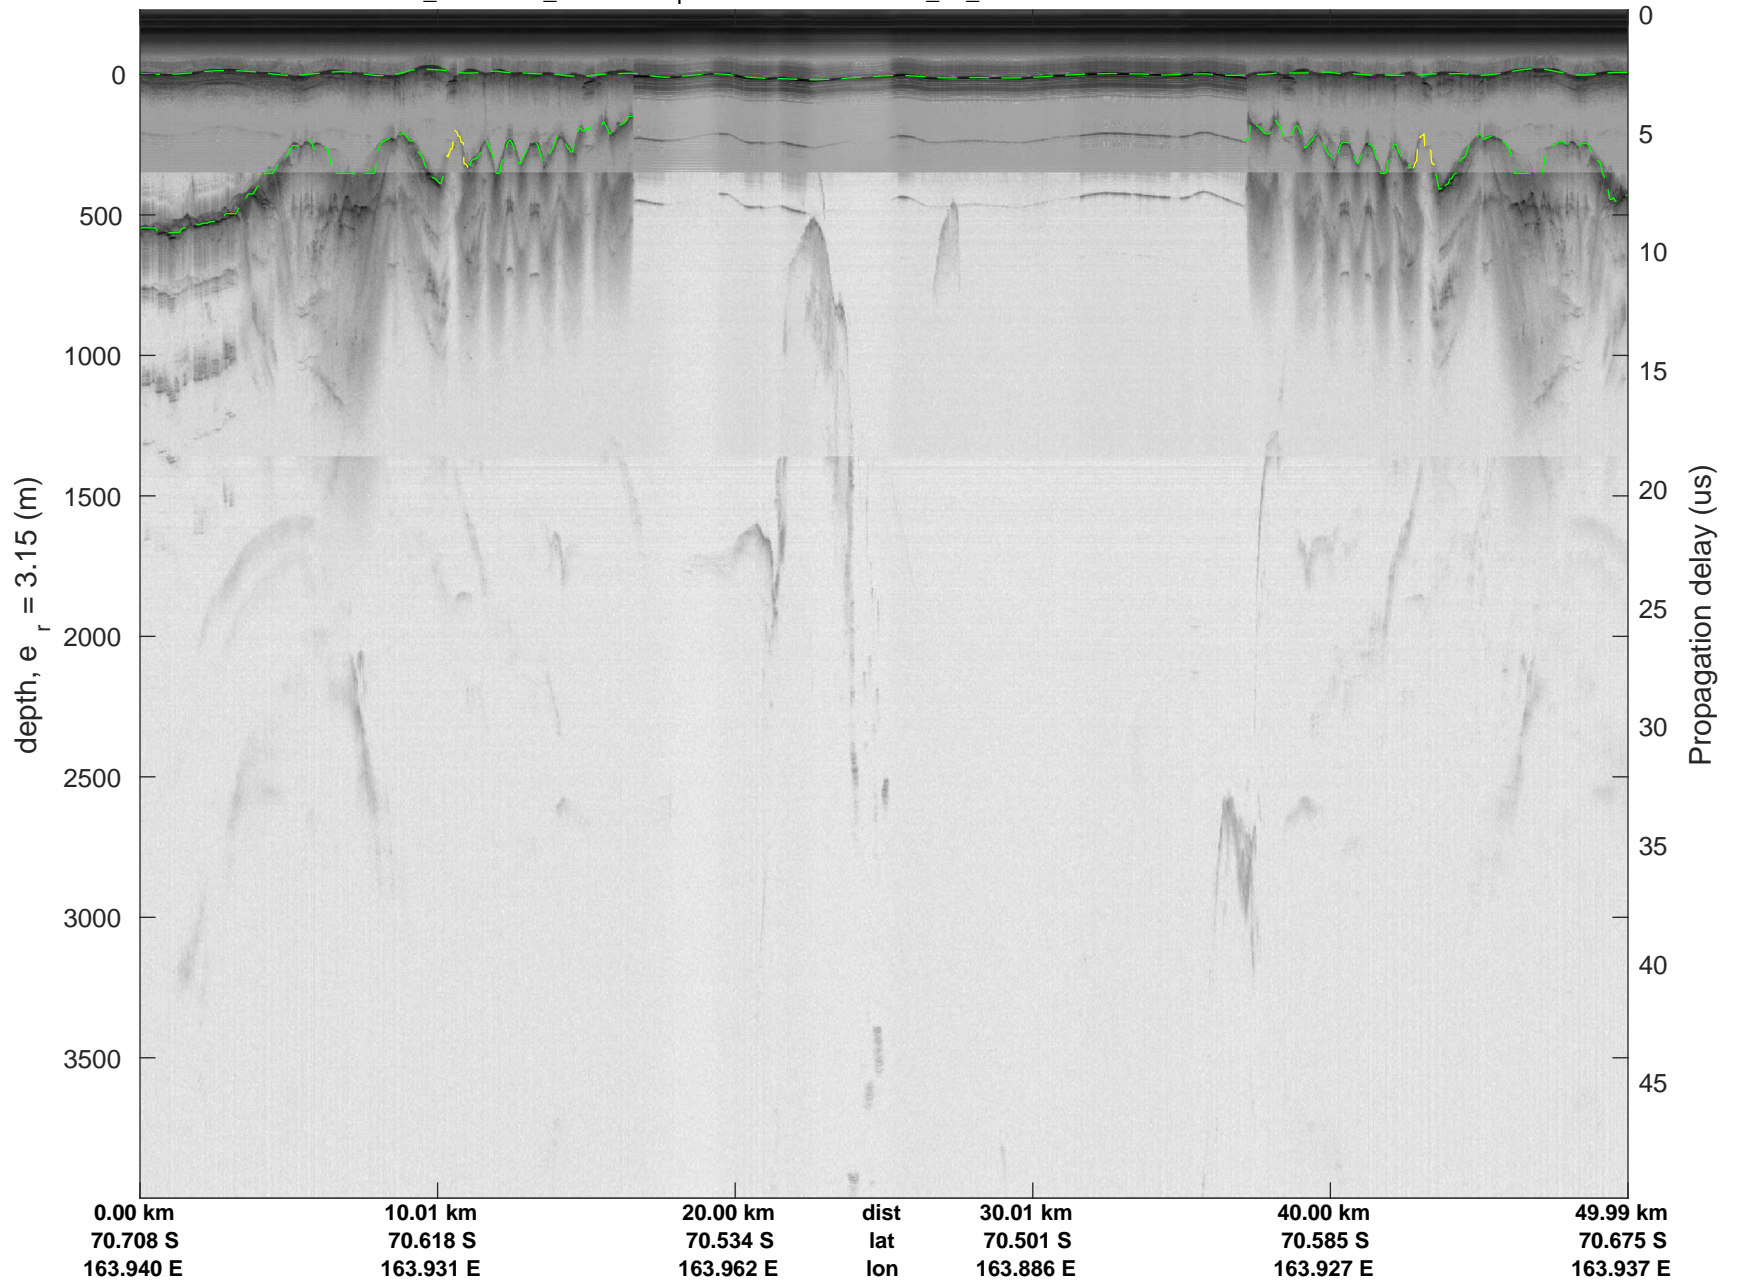

rds 2017_Antarctica_Basler: "Cape Adare A" 20171215_01_007: 00:42:10.8 to 00:51:23.0 GPS

rds 2017_Antarctica_Basler: "Cape Adare A" 20171215_01_007: 00:42:10.8 to 00:51:23.0 GPS

rds 2017_Antarctica_Basler: "Cape Adare A" 20171215_01_008: 00:51:23.2 to 01:00:35.6 GPS

rds 2017_Antarctica_Basler: "Cape Adare A" 20171215_01_008: 00:51:23.2 to 01:00:35.6 GPS

rds 2017_Antarctica_Basler: "Cape Adare A" 20171215_01_009: 01:00:35.7 to 01:09:58.2 GPS

rds 2017_Antarctica_Basler: "Cape Adare A" 20171215_01_009: 01:00:35.7 to 01:09:58.2 GPS

rds 2017_Antarctica_Basler: "Cape Adare A" 20171215_01_010: 01:09:58.4 to 01:19:39.3 GPS

rds 2017_Antarctica_Basler: "Cape Adare A" 20171215_01_010: 01:09:58.4 to 01:19:39.3 GPS

rds 2017_Antarctica_Basler: "Cape Adare A" 20171215_01_011: 01:19:39.4 to 01:29:44.0 GPS

rds 2017_Antarctica_Basler: "Cape Adare A" 20171215_01_011: 01:19:39.4 to 01:29:44.0 GPS

rds 2017_Antarctica_Basler: "Cape Adare A" 20171215_01_012: 01:29:44.2 to 01:40:34.9 GPS

rds 2017_Antarctica_Basler: "Cape Adare A" 20171215_01_012: 01:29:44.2 to 01:40:34.9 GPS