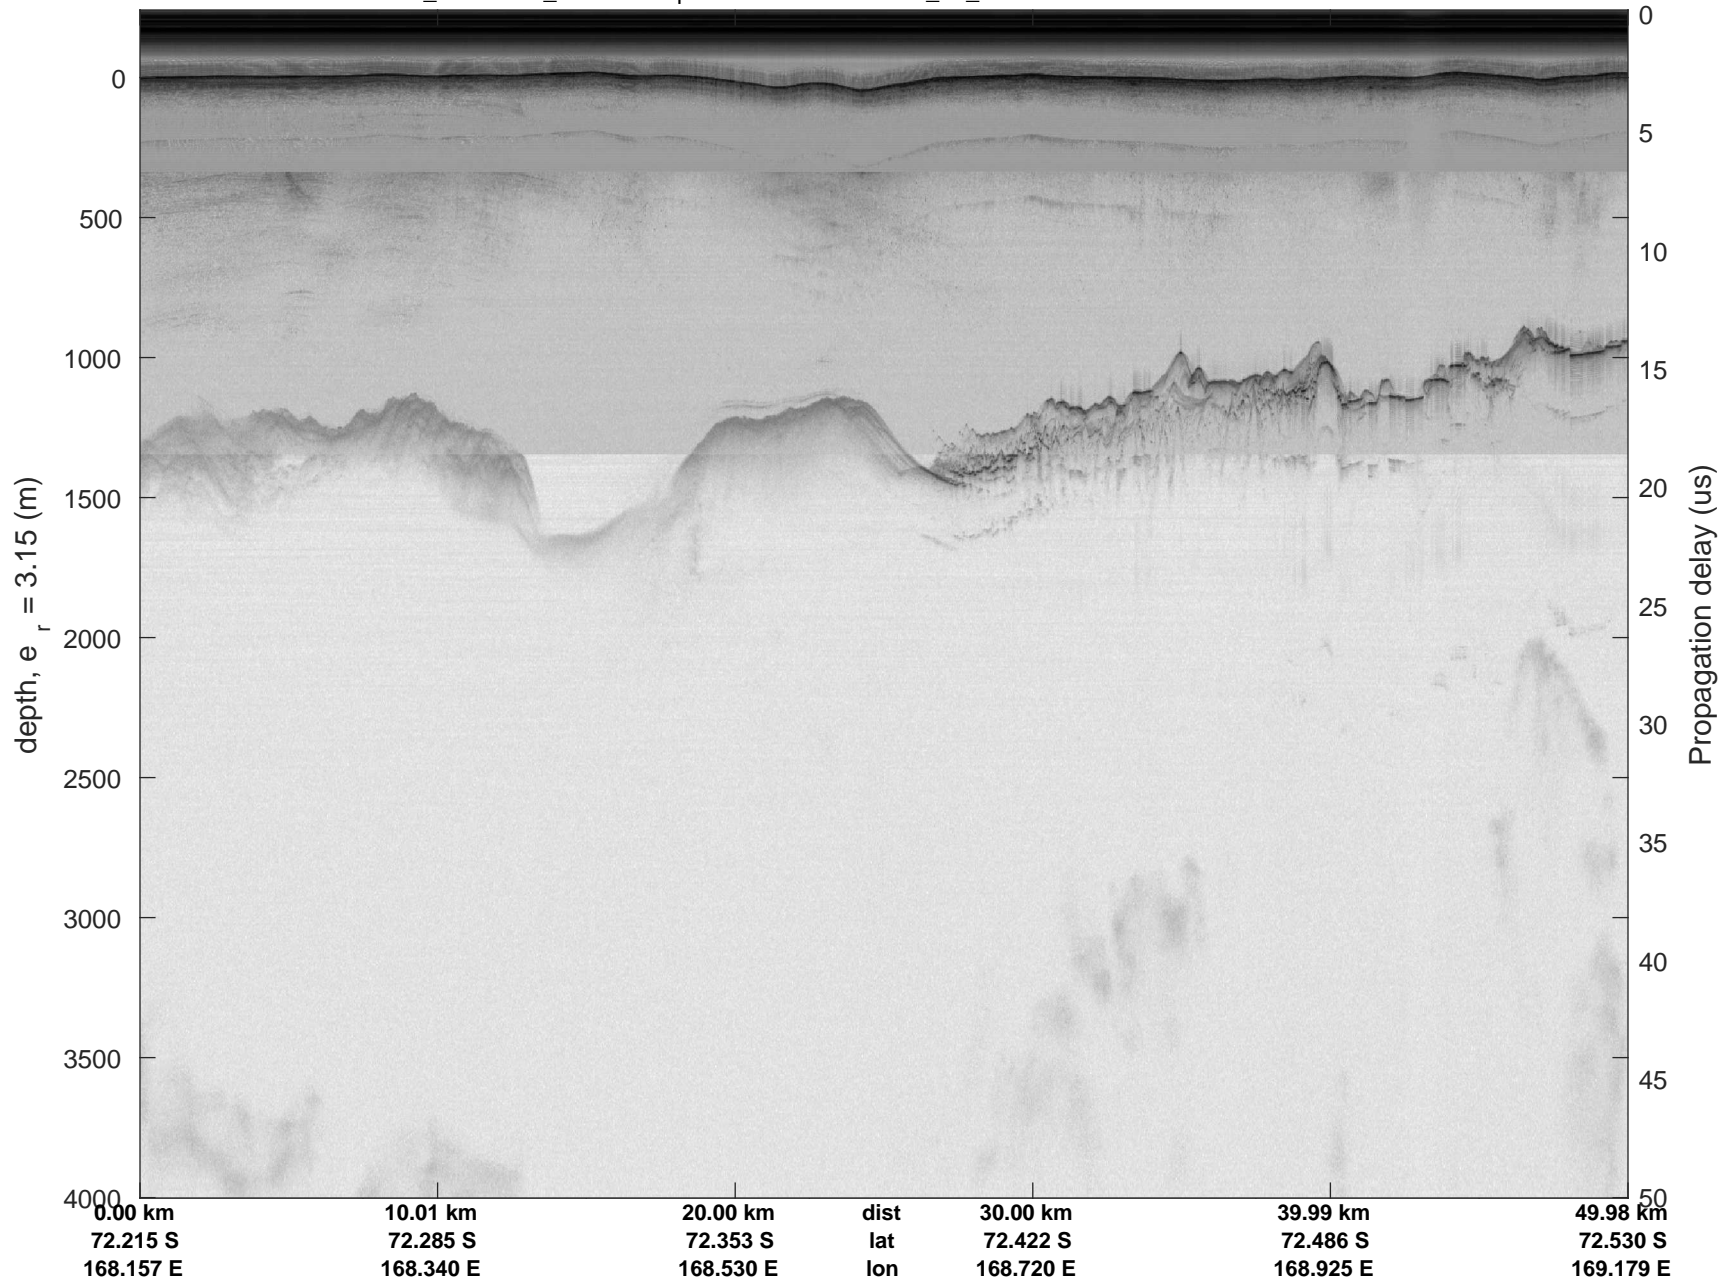

rds 2017_Antarctica_Basler: "Cape Adare A" 20171215_01_013: 01:40:35.3 to 01:50:29.9 GPS

rds 2017_Antarctica_Basler: "Cape Adare A" 20171215_01_013: 01:40:35.3 to 01:50:29.9 GPS

rds 2017_Antarctica_Basler: "Cape Adare A" 20171215_01_014: 01:50:30.1 to 02:00:15.5 GPS

rds 2017_Antarctica_Basler: "Cape Adare A" 20171215_01_014: 01:50:30.1 to 02:00:15.5 GPS

rds 2017_Antarctica_Basler: "Cape Adare A" 20171215_01_015: 02:00:15.7 to 02:09:44.4 GPS

rds 2017_Antarctica_Basler: "Cape Adare A" 20171215_01_015: 02:00:15.7 to 02:09:44.4 GPS

rds 2017_Antarctica_Basler: "Cape Adare A" 20171215_01_016: 02:09:44.5 to 02:19:10.4 GPS

rds 2017_Antarctica_Basler: "Cape Adare A" 20171215_01_016: 02:09:44.5 to 02:19:10.4 GPS

rds 2017_Antarctica_Basler: "Cape Adare A" 20171215_01_017: 02:19:10.8 to 02:32:19.2 GPS

rds 2017_Antarctica_Basler: "Cape Adare A" 20171215_01_017: 02:19:10.8 to 02:32:19.2 GPS