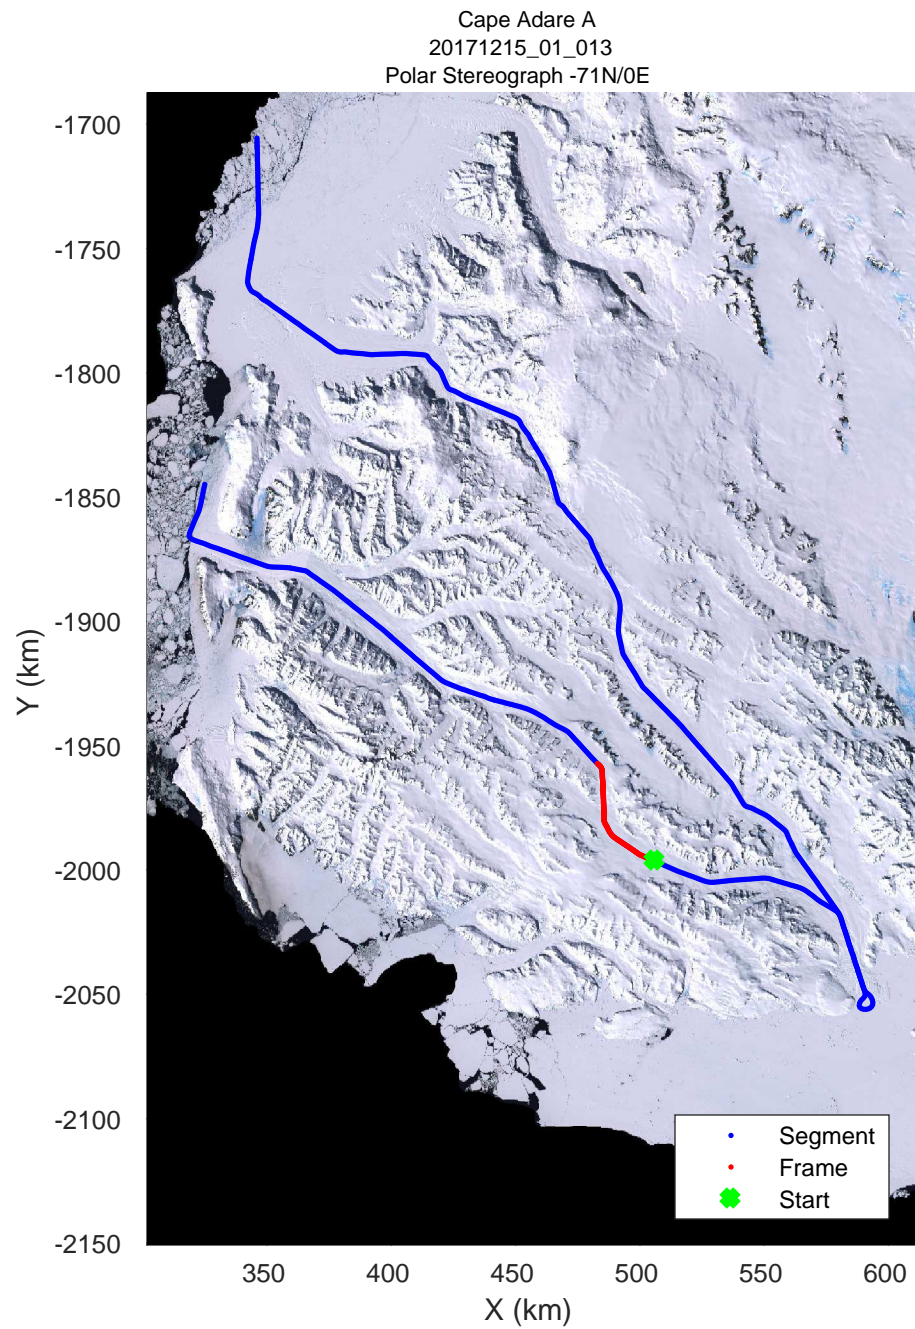

rds 2017_Antarctica_Basler: "Cape Adare A" 20171215_01_011: 01:19:39.4 to 01:29:44.0 GPS

rds 2017_Antarctica_Basler: "Cape Adare A" 20171215_01_012: 01:29:44.2 to 01:40:34.9 GPS

rds 2017_Antarctica_Basler: "Cape Adare A" 20171215_01_012: 01:29:44.2 to 01:40:34.9 GPS

rds 2017_Antarctica_Basler: "Cape Adare A" 20171215_01_017: 02:19:10.8 to 02:32:19.2 GPS