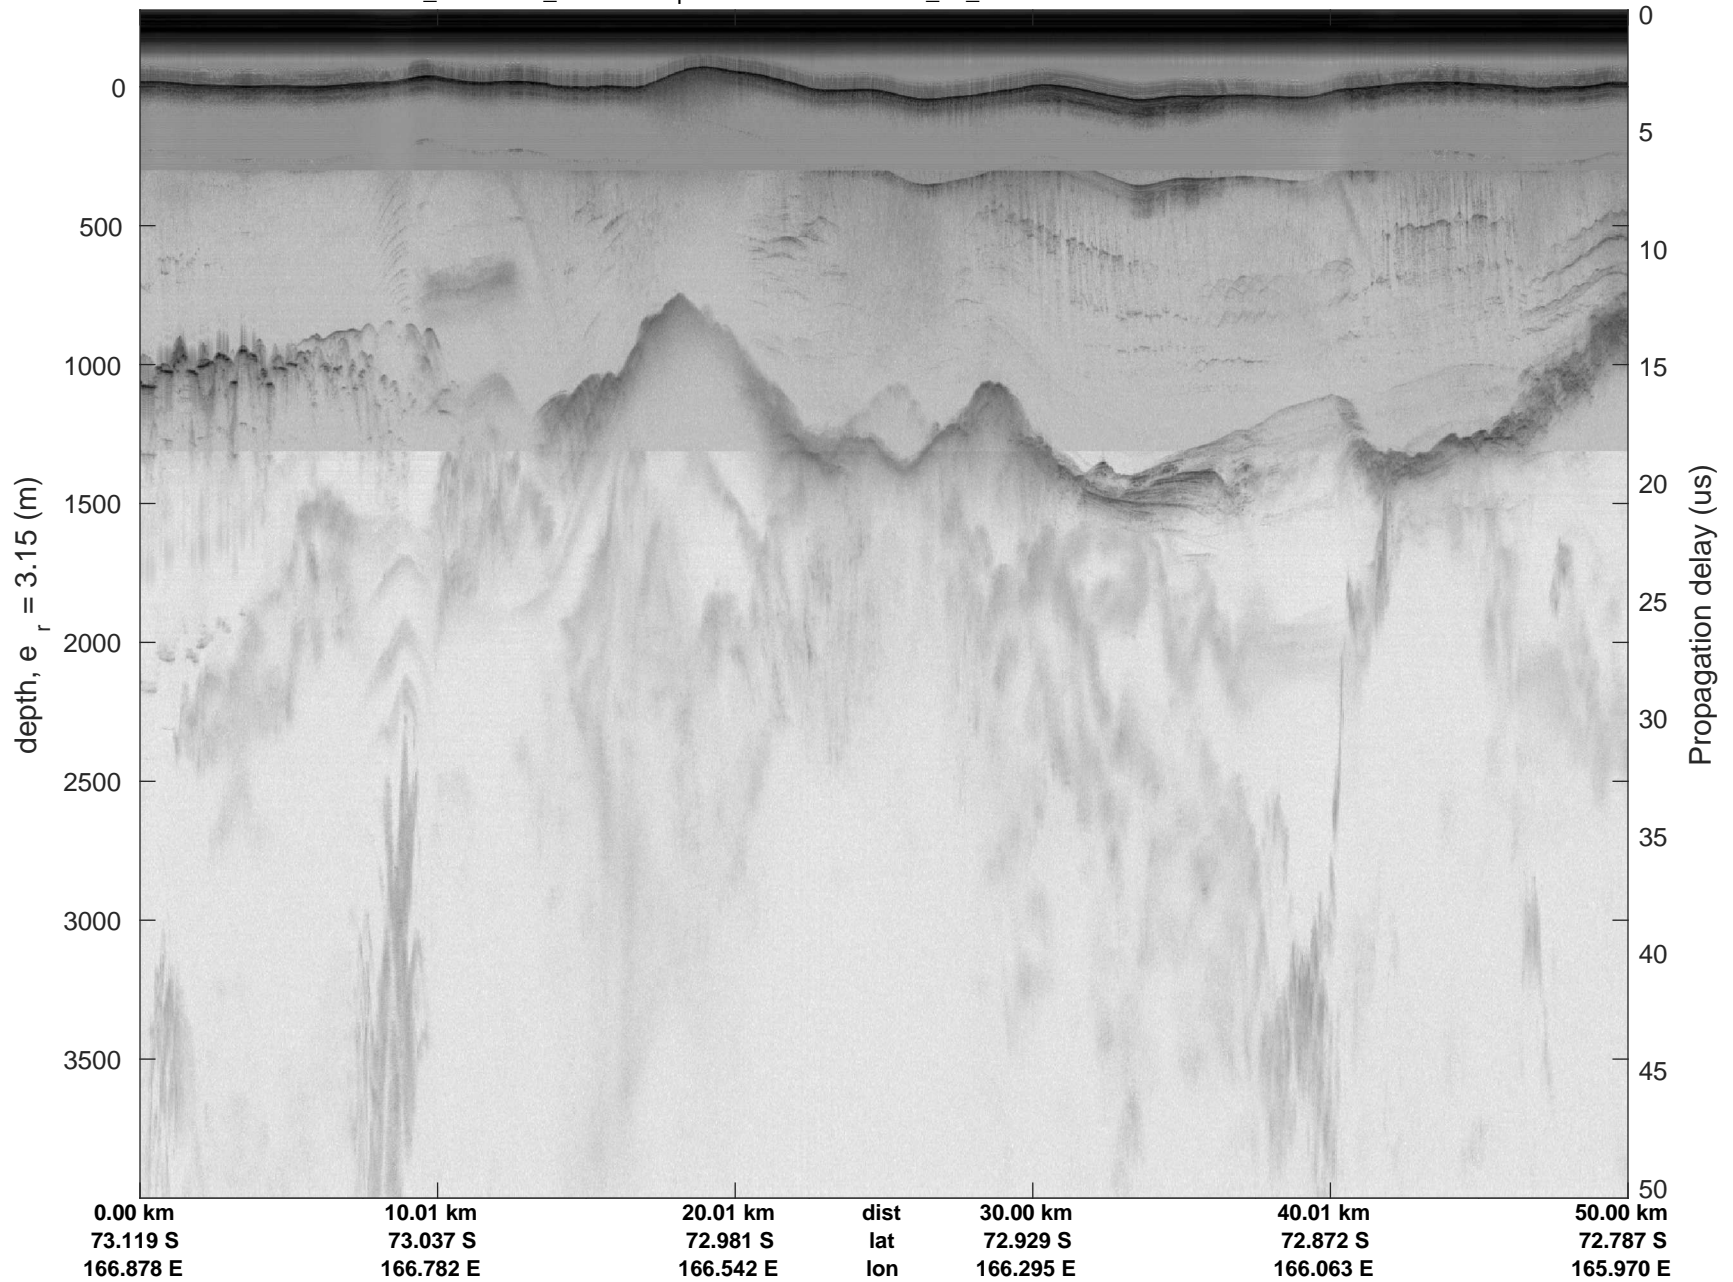

rds 2017_Antarctica_Basler: "Cape Adare A" 20171215_01_001: -1:44:49.5 to -1:53:40.5 GPS

rds 2017_Antarctica_Basler: "Cape Adare A" 20171215_01_001: -1:44:49.5 to -1:53:40.5 GPS

rds 2017_Antarctica_Basler: "Cape Adare A" 20171215_01_002: -1:53:40.6 to 00:03:14.2 GPS

rds 2017_Antarctica_Basler: "Cape Adare A" 20171215_01_002: -1:53:40.6 to 00:03:14.2 GPS

rds 2017_Antarctica_Basler: "Cape Adare A" 20171215_01_003: 00:03:14.3 to 00:13:04.2 GPS

rds 2017_Antarctica_Basler: "Cape Adare A" 20171215_01_003: 00:03:14.3 to 00:13:04.2 GPS

rds 2017_Antarctica_Basler: "Cape Adare A" 20171215_01_004: 00:13:04.4 to 00:23:10.3 GPS

rds 2017_Antarctica_Basler: "Cape Adare A" 20171215_01_004: 00:13:04.4 to 00:23:10.3 GPS

rds 2017_Antarctica_Basler: "Cape Adare A" 20171215_01_005: 00:23:10.5 to 00:33:03.6 GPS

rds 2017_Antarctica_Basler: "Cape Adare A" 20171215_01_017: 02:19:10.8 to 02:32:19.2 GPS