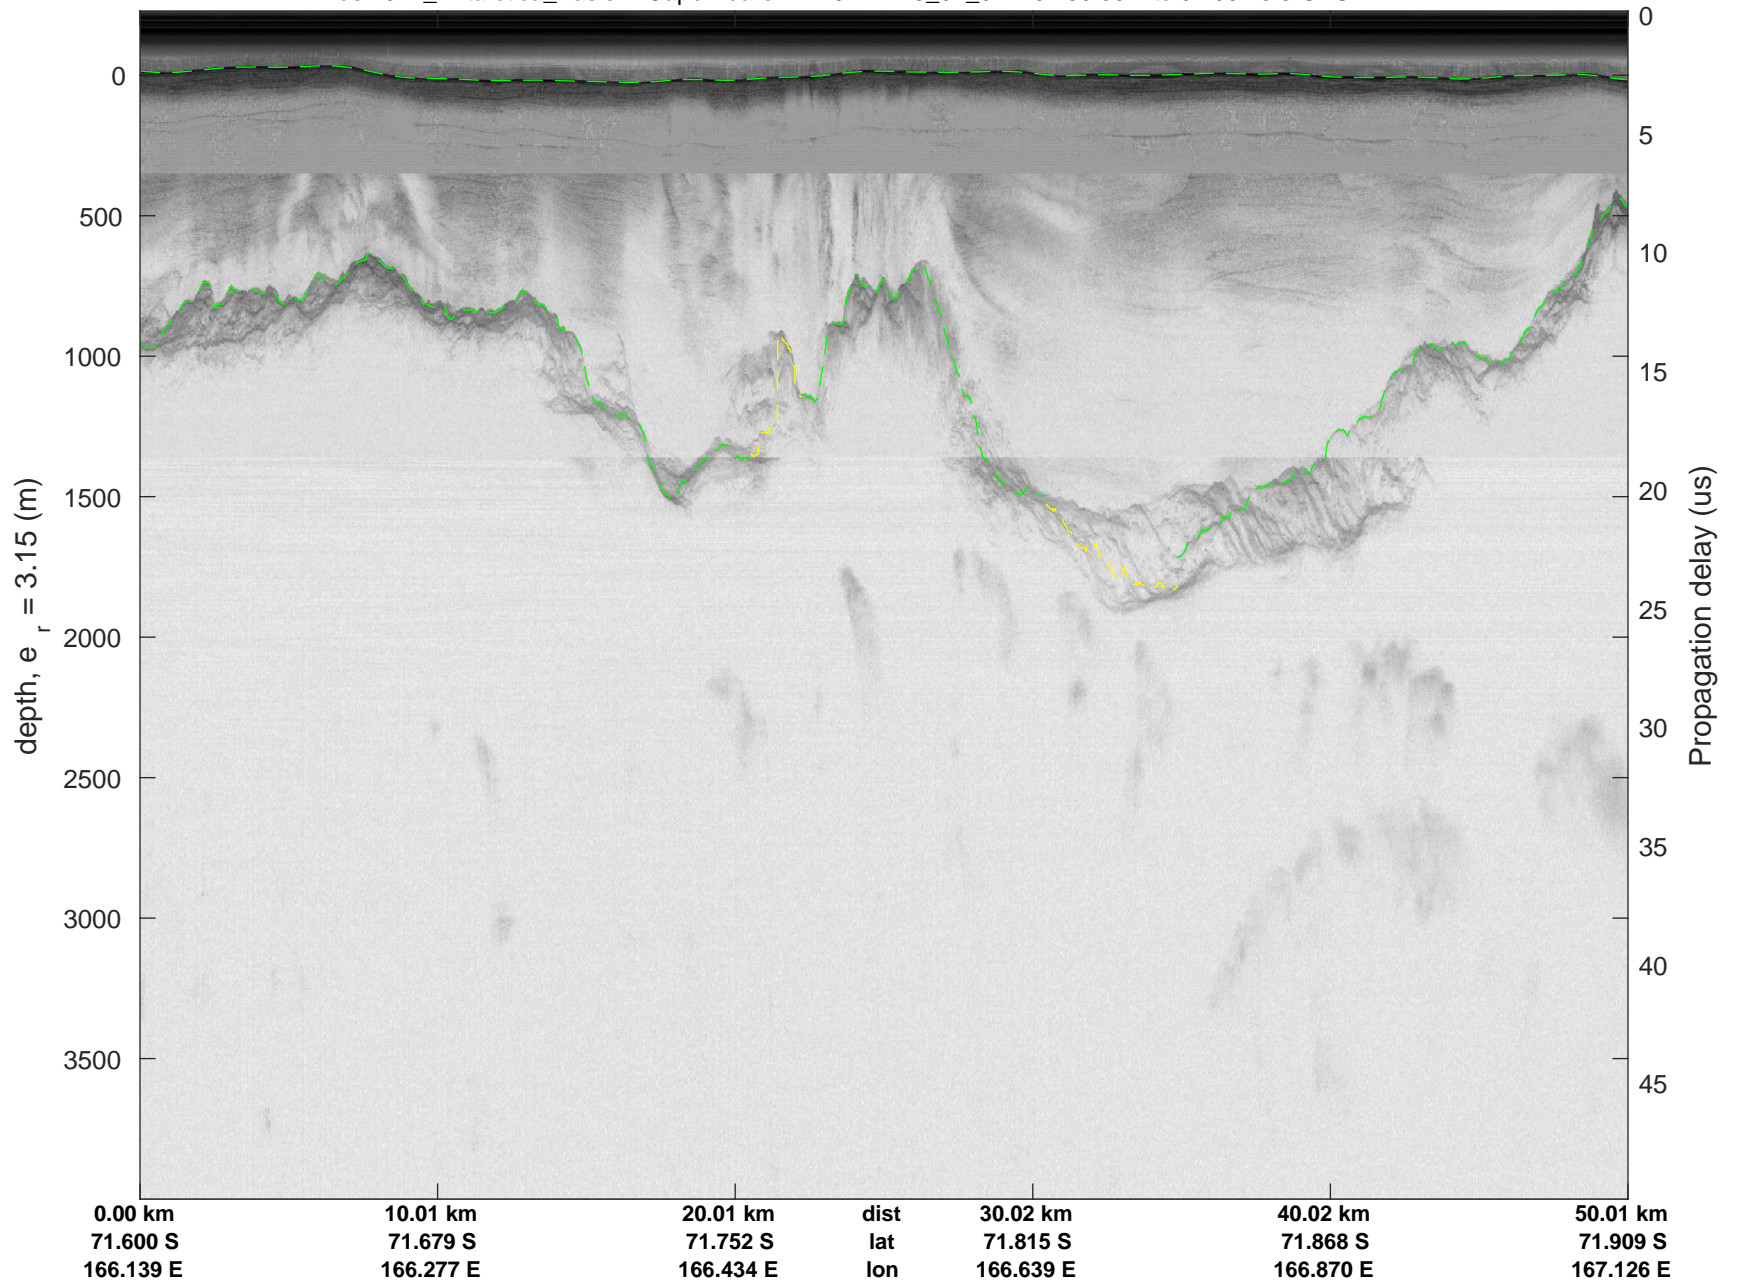

rds 2017_Antarctica_Basler: "Cape Adare A" 20171215_01_013: 01:40:35.3 to 01:50:29.9 GPS

rds 2017_Antarctica_Basler: "Cape Adare A" 20171215_01_013: 01:40:35.3 to 01:50:29.9 GPS

rds 2017_Antarctica_Basler: "Cape Adare A" 20171215_01_014: 01:50:30.1 to 02:00:15.5 GPS

rds 2017_Antarctica_Basler: "Cape Adare A" 20171215_01_014: 01:50:30.1 to 02:00:15.5 GPS

rds 2017_Antarctica_Basler: "Cape Adare A" 20171215_01_015: 02:00:15.7 to 02:09:44.4 GPS

rds 2017_Antarctica_Basler: "Cape Adare A" 20171215_01_015: 02:00:15.7 to 02:09:44.4 GPS

rds 2017_Antarctica_Basler: "Cape Adare A" 20171215_01_016: 02:09:44.5 to 02:19:10.4 GPS

rds 2017_Antarctica_Basler: "Cape Adare A" 20171215_01_016: 02:09:44.5 to 02:19:10.4 GPS

rds 2017_Antarctica_Basler: "Cape Adare A" 20171215_01_017: 02:19:10.8 to 02:32:19.2 GPS

rds 2017_Antarctica_Basler: "Cape Adare A" 20171215_01_017: 02:19:10.8 to 02:32:19.2 GPS