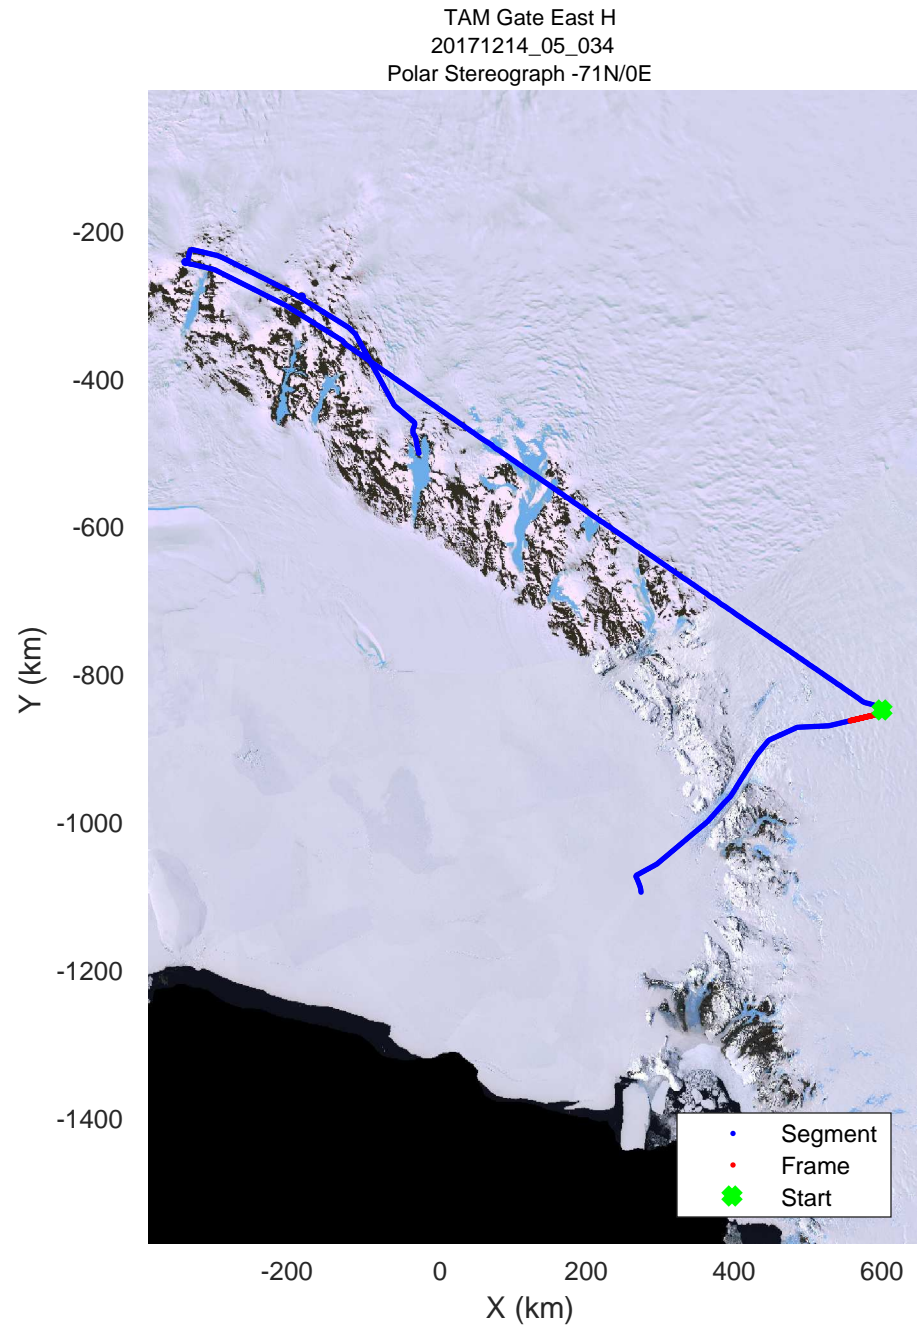

rds 2017_Antarctica_Basler: "TAM Gate East H" 20171214_05_032: 06:07:33.3 to 06:16:37.9 GPS

rds 2017_Antarctica_Basler: "TAM Gate East H" 20171214_05_033: 06:16:38.0 to 06:25:28.0 GPS

rds 2017_Antarctica_Basler: "TAM Gate East H" 20171214_05_033: 06:16:38.0 to 06:25:28.0 GPS

rds 2017_Antarctica_Basler: "TAM Gate East H" 20171214_05_034: 06:25:28.2 to 06:34:34.3 GPS

rds 2017_Antarctica_Basler: "TAM Gate East H" 20171214_05_034: 06:25:28.2 to 06:34:34.3 GPS

rds 2017_Antarctica_Basler: "TAM Gate East H" 20171214_05_035: 06:34:34.4 to 06:43:36.9 GPS