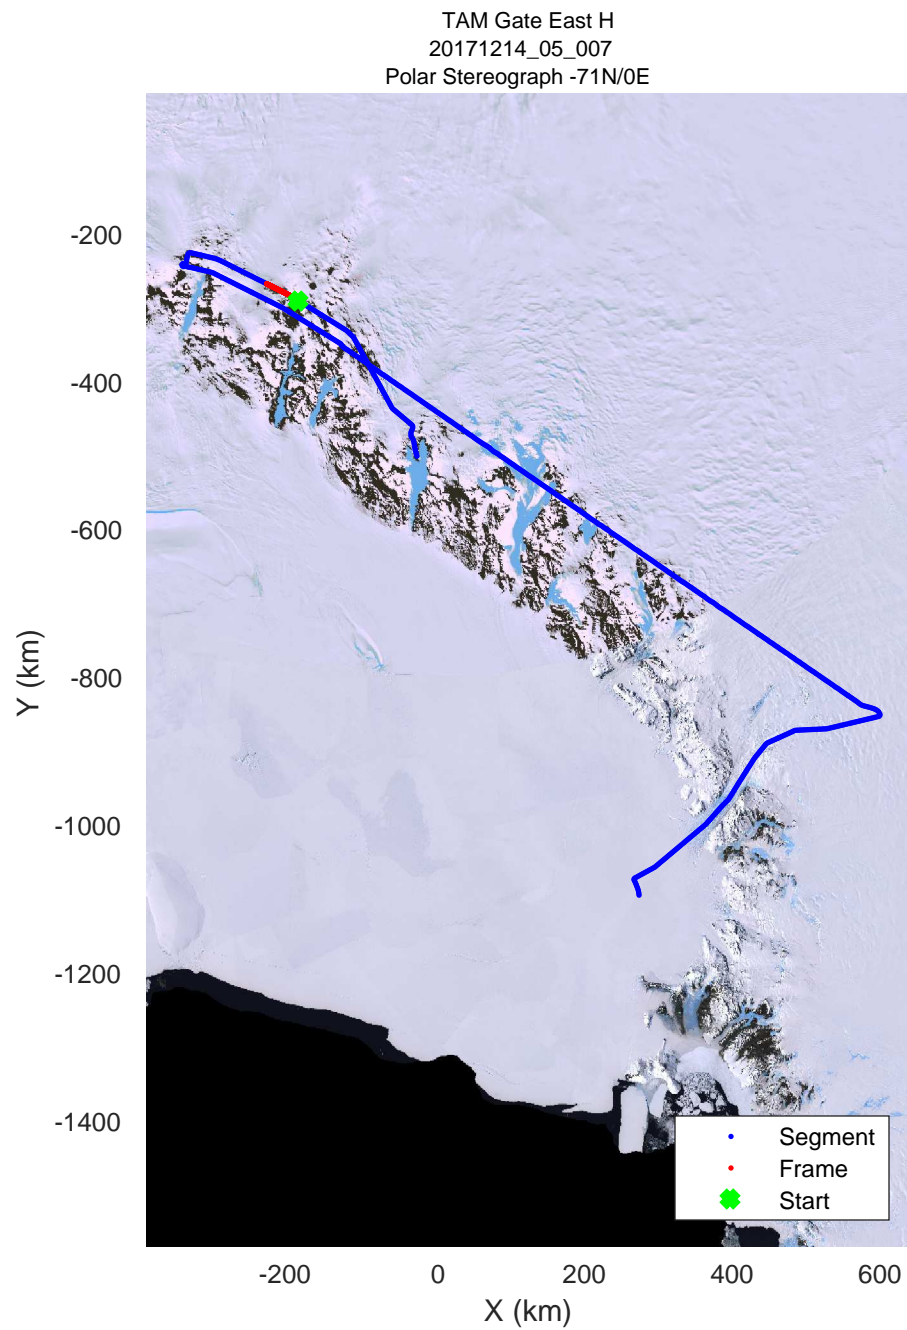

rds 2017_Antarctica_Basler: "TAM Gate East H" 20171214_05_005: 02:05:19.3 to 02:15:31.4 GPS

rds 2017_Antarctica_Basler: "TAM Gate East H" 20171214_05_006: 02:15:31.6 to 02:25:58.9 GPS

rds 2017_Antarctica_Basler: "TAM Gate East H" 20171214_05_006: 02:15:31.6 to 02:25:58.9 GPS

rds 2017_Antarctica_Basler: "TAM Gate East H" 20171214_05_007: 02:25:59.1 to 02:35:30.6 GPS

rds 2017_Antarctica_Basler: "TAM Gate East H" 20171214_05_007: 02:25:59.1 to 02:35:30.6 GPS

rds 2017_Antarctica_Basler: "TAM Gate East H" 20171214_05_008: 02:35:30.7 to 02:45:12.3 GPS