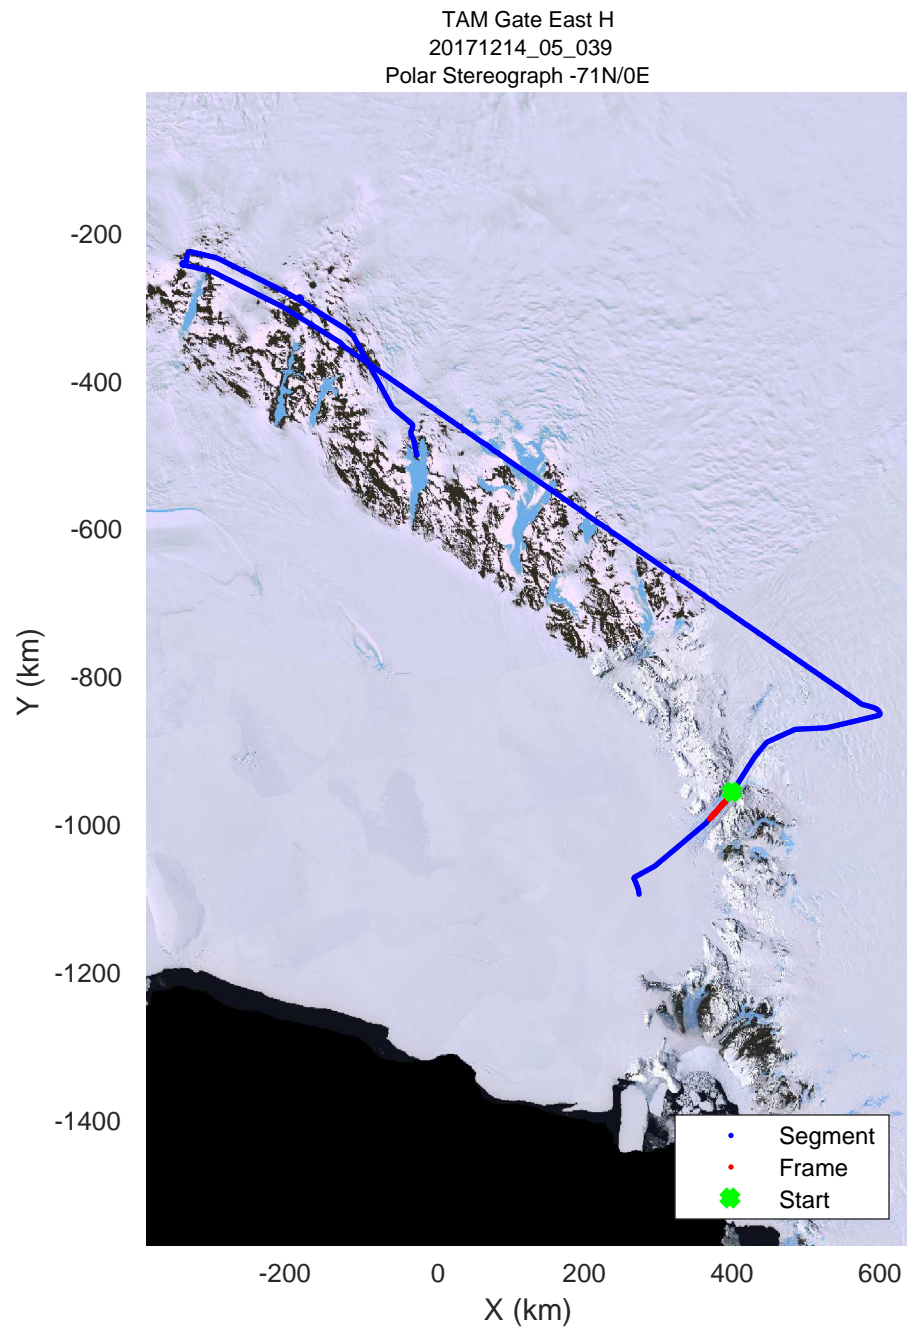

rds 2017_Antarctica_Basler: "TAM Gate East H" 20171214_05_035: 06:34:34.4 to 06:43:36.9 GPS

rds 2017_Antarctica_Basler: "TAM Gate East H" 20171214_05_036: 06:43:37.1 to 06:52:40.9 GPS

rds 2017_Antarctica_Basler: "TAM Gate East H" 20171214_05_036: 06:43:37.1 to 06:52:40.9 GPS

rds 2017_Antarctica_Basler: "TAM Gate East H" 20171214_05_037: 06:52:41.1 to 07:01:41.5 GPS

rds 2017_Antarctica_Basler: "TAM Gate East H" 20171214_05_037: 06:52:41.1 to 07:01:41.5 GPS

rds 2017_Antarctica_Basler: "TAM Gate East H" 20171214_05_038: 07:01:41.9 to 07:10:53.1 GPS

rds 2017_Antarctica_Basler: "TAM Gate East H" 20171214_05_038: 07:01:41.9 to 07:10:53.1 GPS

rds 2017_Antarctica_Basler: "TAM Gate East H" 20171214_05_039: 07:10:53.2 to 07:19:49.6 GPS

rds 2017_Antarctica_Basler: "TAM Gate East H" 20171214_05_039: 07:10:53.2 to 07:19:49.6 GPS