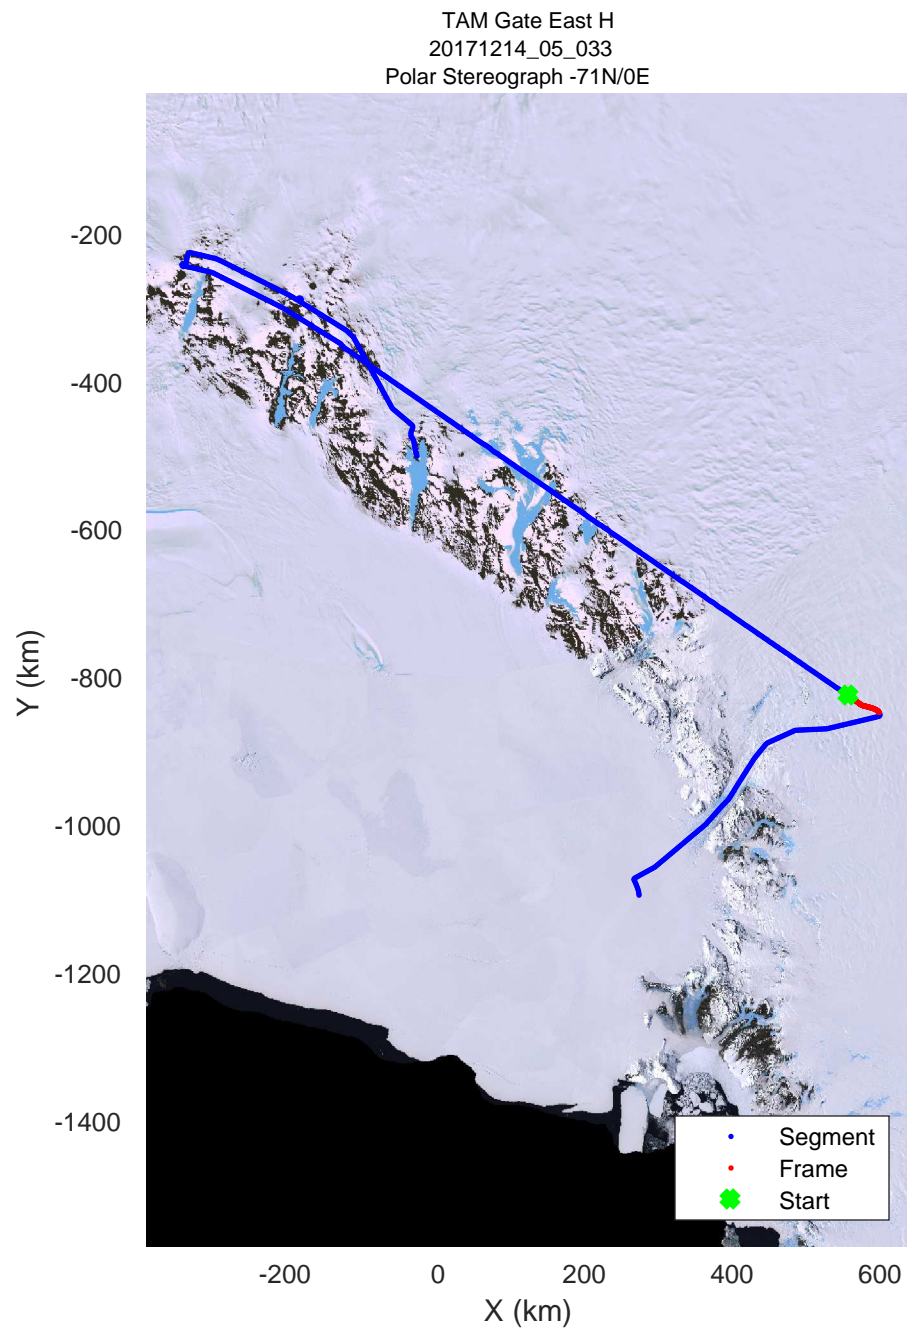

rds 2017_Antarctica_Basler: "TAM Gate East H" 20171214_05_031: 05:58:30.1 to 06:07:33.2 GPS

rds 2017_Antarctica_Basler: "TAM Gate East H" 20171214_05_031: 05:58:30.1 to 06:07:33.2 GPS

rds 2017_Antarctica_Basler: "TAM Gate East H" 20171214_05_032: 06:07:33.3 to 06:16:37.9 GPS

rds 2017_Antarctica_Basler: "TAM Gate East H" 20171214_05_032: 06:07:33.3 to 06:16:37.9 GPS

rds 2017_Antarctica_Basler: "TAM Gate East H" 20171214_05_033: 06:16:38.0 to 06:25:28.0 GPS

rds 2017_Antarctica_Basler: "TAM Gate East H" 20171214_05_033: 06:16:38.0 to 06:25:28.0 GPS