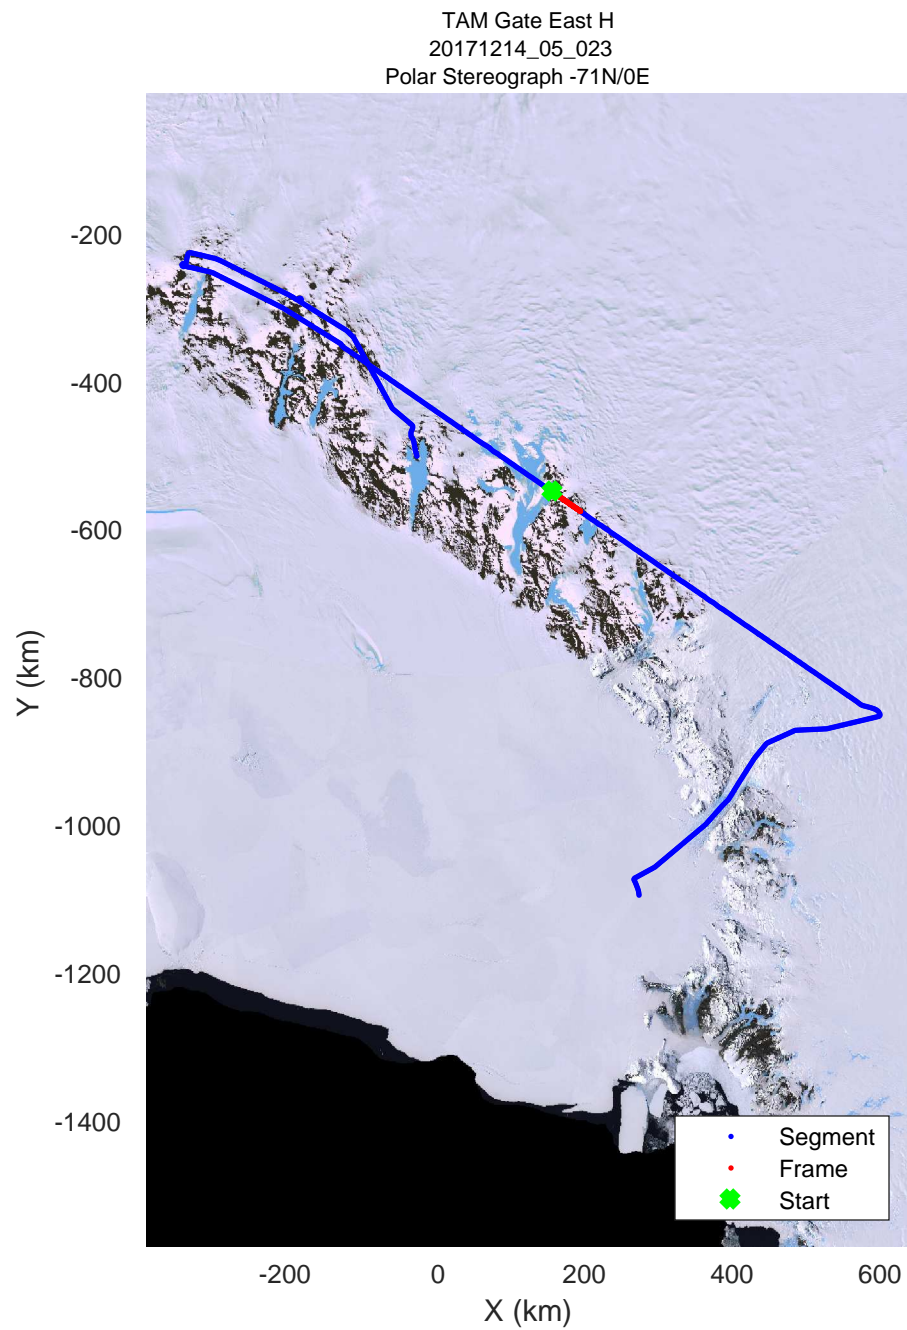

rds 2017_Antarctica_Basler: "TAM Gate East H" 20171214_05_020: 04:22:57.8 to 04:31:42.1 GPS

rds 2017_Antarctica_Basler: "TAM Gate East H" 20171214_05_021: 04:31:42.3 to 04:40:25.5 GPS

rds 2017_Antarctica_Basler: "TAM Gate East H" 20171214_05_021: 04:31:42.3 to 04:40:25.5 GPS

rds 2017_Antarctica_Basler: "TAM Gate East H" 20171214_05_022: 04:40:25.7 to 04:49:03.9 GPS

rds 2017_Antarctica_Basler: "TAM Gate East H" 20171214_05_022: 04:40:25.7 to 04:49:03.9 GPS

rds 2017_Antarctica_Basler: "TAM Gate East H" 20171214_05_023: 04:49:04.1 to 04:57:52.2 GPS