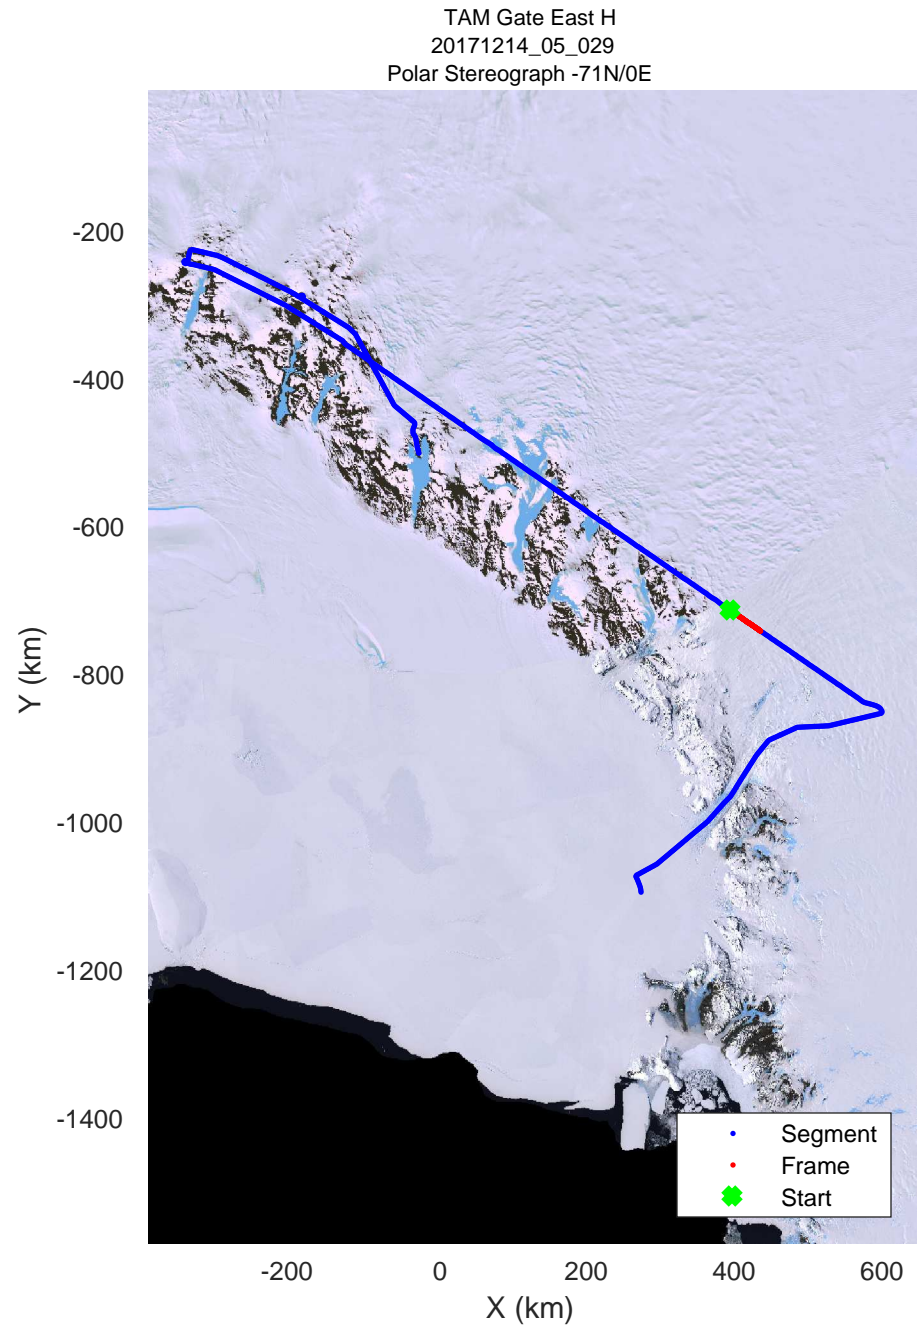

rds 2017_Antarctica_Basler: "TAM Gate East H" 20171214_05_026: 05:15:11.3 to 05:23:47.0 GPS

rds 2017_Antarctica_Basler: "TAM Gate East H" 20171214_05_027: 05:23:47.1 to 05:32:21.0 GPS

rds 2017_Antarctica_Basler: "TAM Gate East H" 20171214_05_027: 05:23:47.1 to 05:32:21.0 GPS

rds 2017_Antarctica_Basler: "TAM Gate East H" 20171214_05_028: 05:32:21.1 to 05:40:51.5 GPS

rds 2017_Antarctica_Basler: "TAM Gate East H" 20171214_05_028: 05:32:21.1 to 05:40:51.5 GPS

rds 2017_Antarctica_Basler: "TAM Gate East H" 20171214_05_029: 05:40:51.6 to 05:49:36.0 GPS