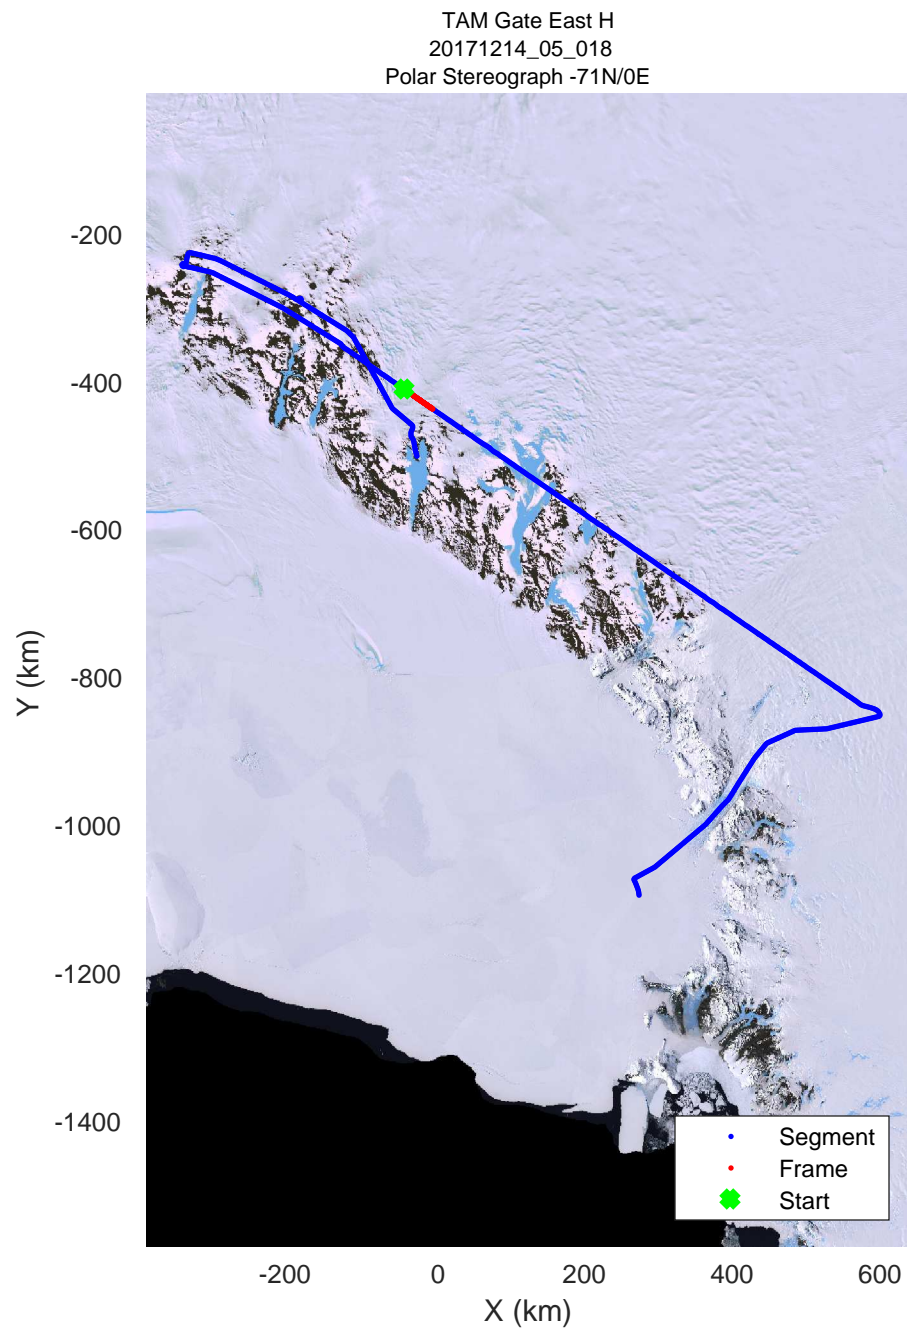

rds 2017_Antarctica_Basler: "TAM Gate East H" 20171214_05_016: 03:48:13.2 to 03:57:04.7 GPS

rds 2017_Antarctica_Basler: "TAM Gate East H" 20171214_05_016: 03:48:13.2 to 03:57:04.7 GPS

rds 2017_Antarctica_Basler: "TAM Gate East H" 20171214_05_017: 03:57:04.9 to 04:05:54.9 GPS

rds 2017_Antarctica_Basler: "TAM Gate East H" 20171214_05_017: 03:57:04.9 to 04:05:54.9 GPS

rds 2017_Antarctica_Basler: "TAM Gate East H" 20171214_05_018: 04:05:55.1 to 04:14:23.0 GPS

rds 2017_Antarctica_Basler: "TAM Gate East H" 20171214_05_018: 04:05:55.1 to 04:14:23.0 GPS