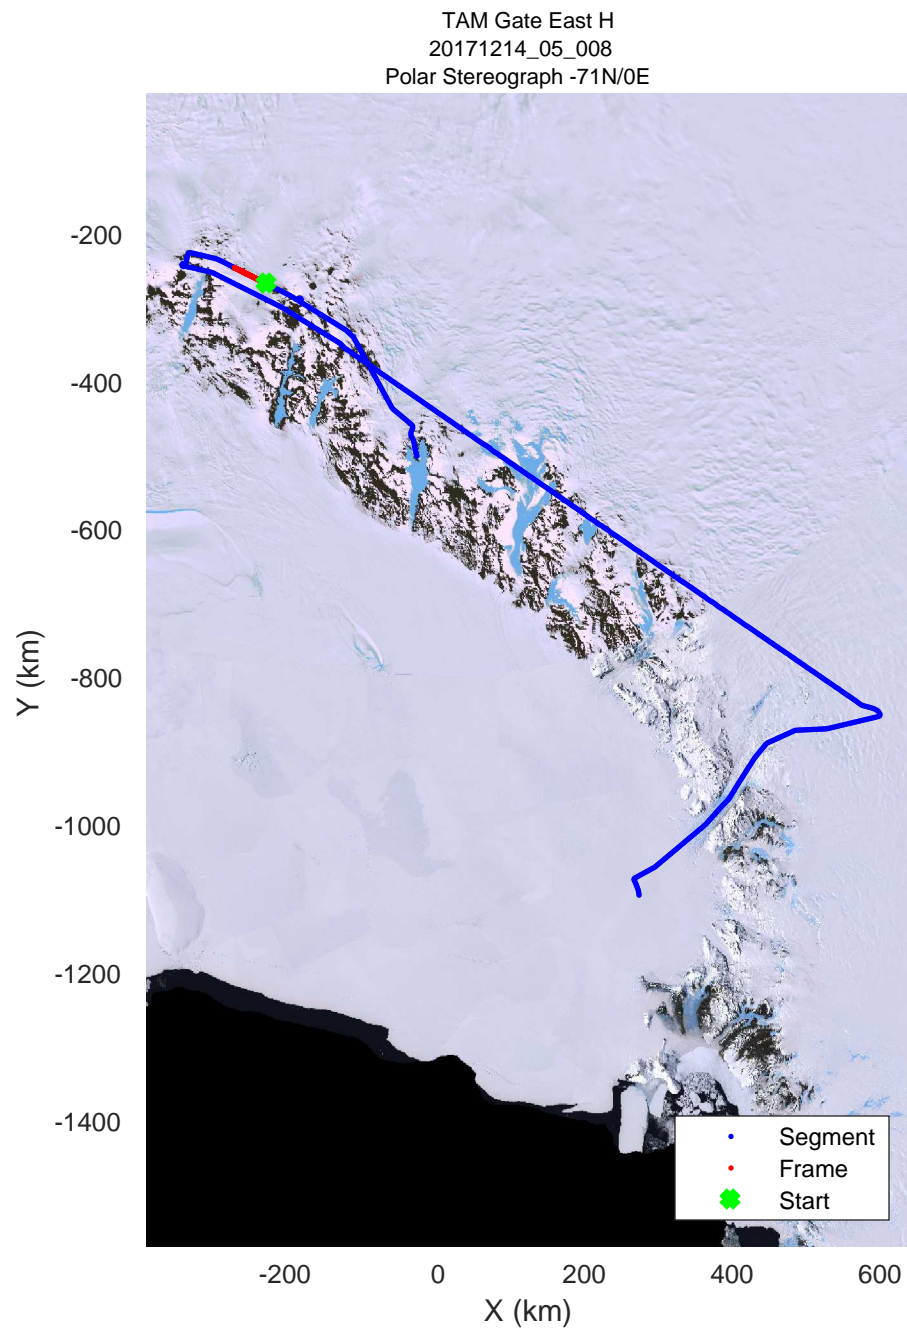

rds 2017_Antarctica_Basler: "TAM Gate East H" 20171214_05_005: 02:05:19.3 to 02:15:31.4 GPS

rds 2017_Antarctica_Basler: "TAM Gate East H" 20171214_05_006: 02:15:31.6 to 02:25:58.9 GPS

rds 2017_Antarctica_Basler: "TAM Gate East H" 20171214_05_006: 02:15:31.6 to 02:25:58.9 GPS

rds 2017_Antarctica_Basler: "TAM Gate East H" 20171214_05_007: 02:25:59.1 to 02:35:30.6 GPS

rds 2017_Antarctica_Basler: "TAM Gate East H" 20171214_05_007: 02:25:59.1 to 02:35:30.6 GPS

rds 2017_Antarctica_Basler: "TAM Gate East H" 20171214_05_008: 02:35:30.7 to 02:45:12.3 GPS