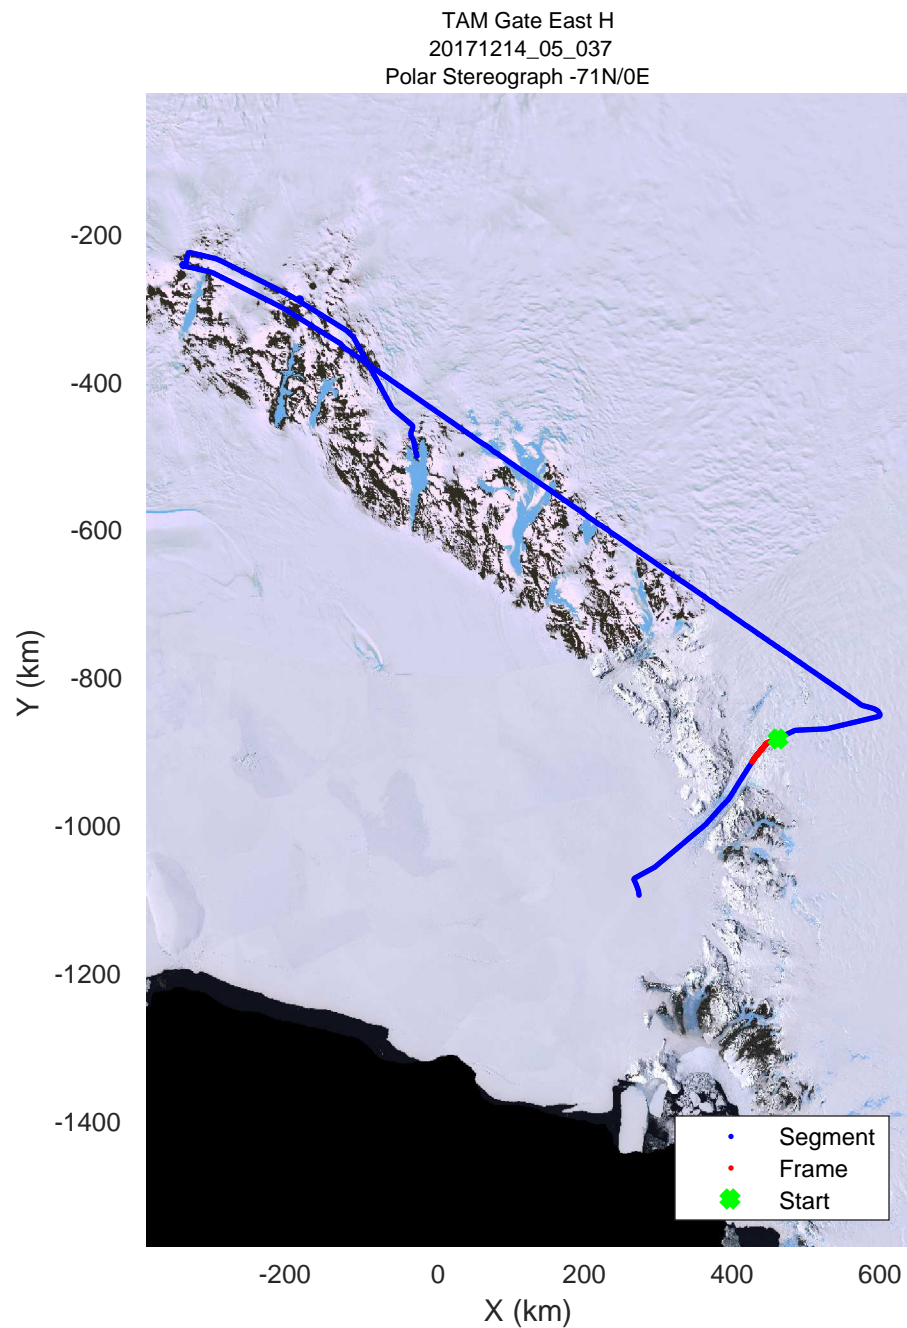

rds 2017_Antarctica_Basler: "TAM Gate East H" 20171214_05_034: 06:25:28.2 to 06:34:34.3 GPS

rds 2017_Antarctica_Basler: "TAM Gate East H" 20171214_05_034: 06:25:28.2 to 06:34:34.3 GPS

rds 2017_Antarctica_Basler: "TAM Gate East H" 20171214_05_035: 06:34:34.4 to 06:43:36.9 GPS

rds 2017_Antarctica_Basler: "TAM Gate East H" 20171214_05_035: 06:34:34.4 to 06:43:36.9 GPS

rds 2017_Antarctica_Basler: "TAM Gate East H" 20171214_05_036: 06:43:37.1 to 06:52:40.9 GPS

rds 2017_Antarctica_Basler: "TAM Gate East H" 20171214_05_036: 06:43:37.1 to 06:52:40.9 GPS

rds 2017_Antarctica_Basler: "TAM Gate East H" 20171214_05_037: 06:52:41.1 to 07:01:41.5 GPS

rds 2017_Antarctica_Basler: "TAM Gate East H" 20171214_05_037: 06:52:41.1 to 07:01:41.5 GPS

rds 2017_Antarctica_Basler: "TAM Gate East H" 20171214_05_038: 07:01:41.9 to 07:10:53.1 GPS