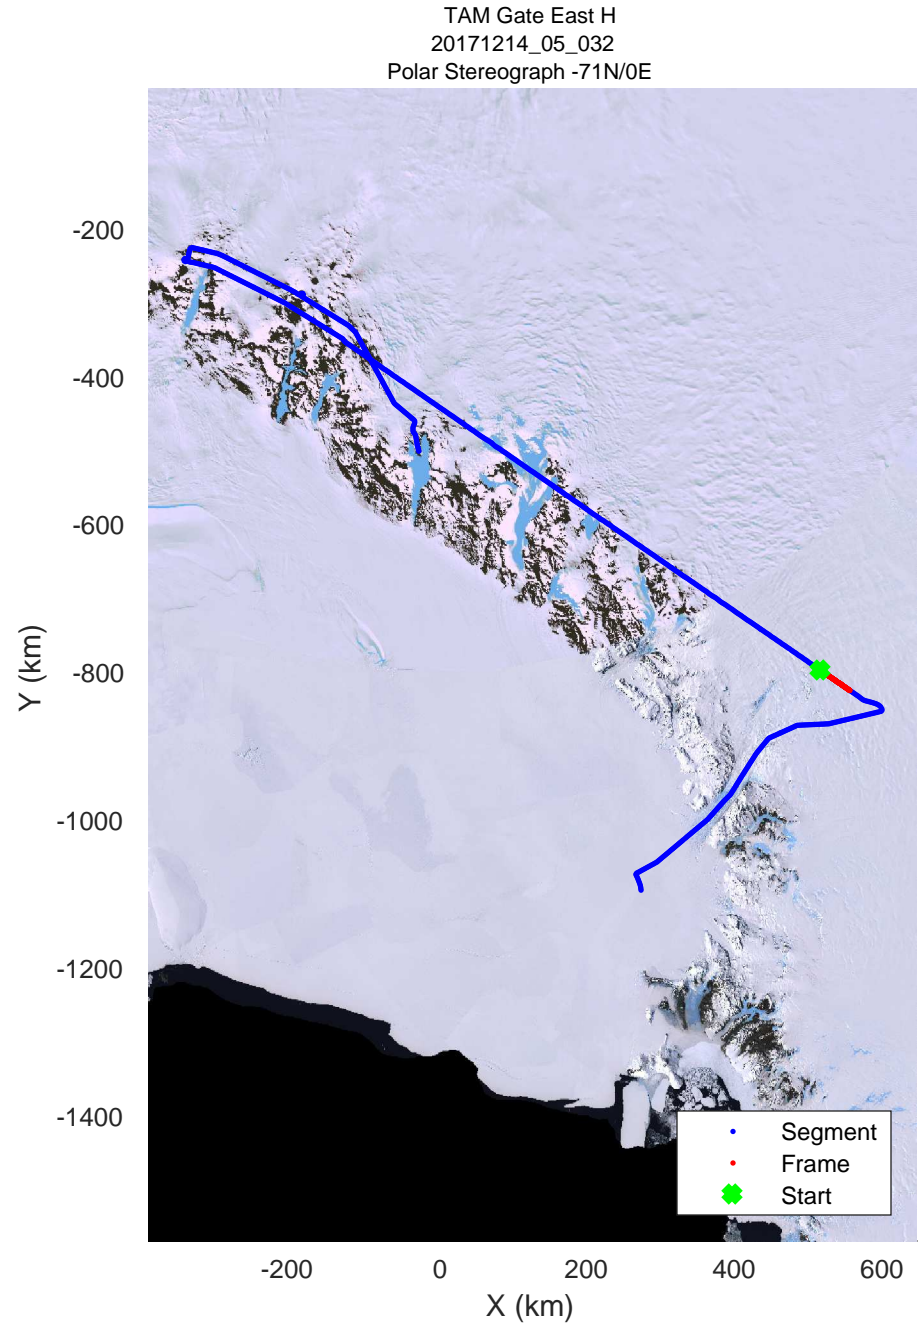

rds 2017_Antarctica_Basler: "TAM Gate East H" 20171214_05_029: 05:40:51.6 to 05:49:36.0 GPS

rds 2017_Antarctica_Basler: "TAM Gate East H" 20171214_05_030: 05:49:36.1 to 05:58:30.0 GPS

rds 2017_Antarctica_Basler: "TAM Gate East H" 20171214_05_030: 05:49:36.1 to 05:58:30.0 GPS

rds 2017_Antarctica_Basler: "TAM Gate East H" 20171214_05_031: 05:58:30.1 to 06:07:33.2 GPS

rds 2017_Antarctica_Basler: "TAM Gate East H" 20171214_05_031: 05:58:30.1 to 06:07:33.2 GPS

rds 2017_Antarctica_Basler: "TAM Gate East H" 20171214_05_032: 06:07:33.3 to 06:16:37.9 GPS