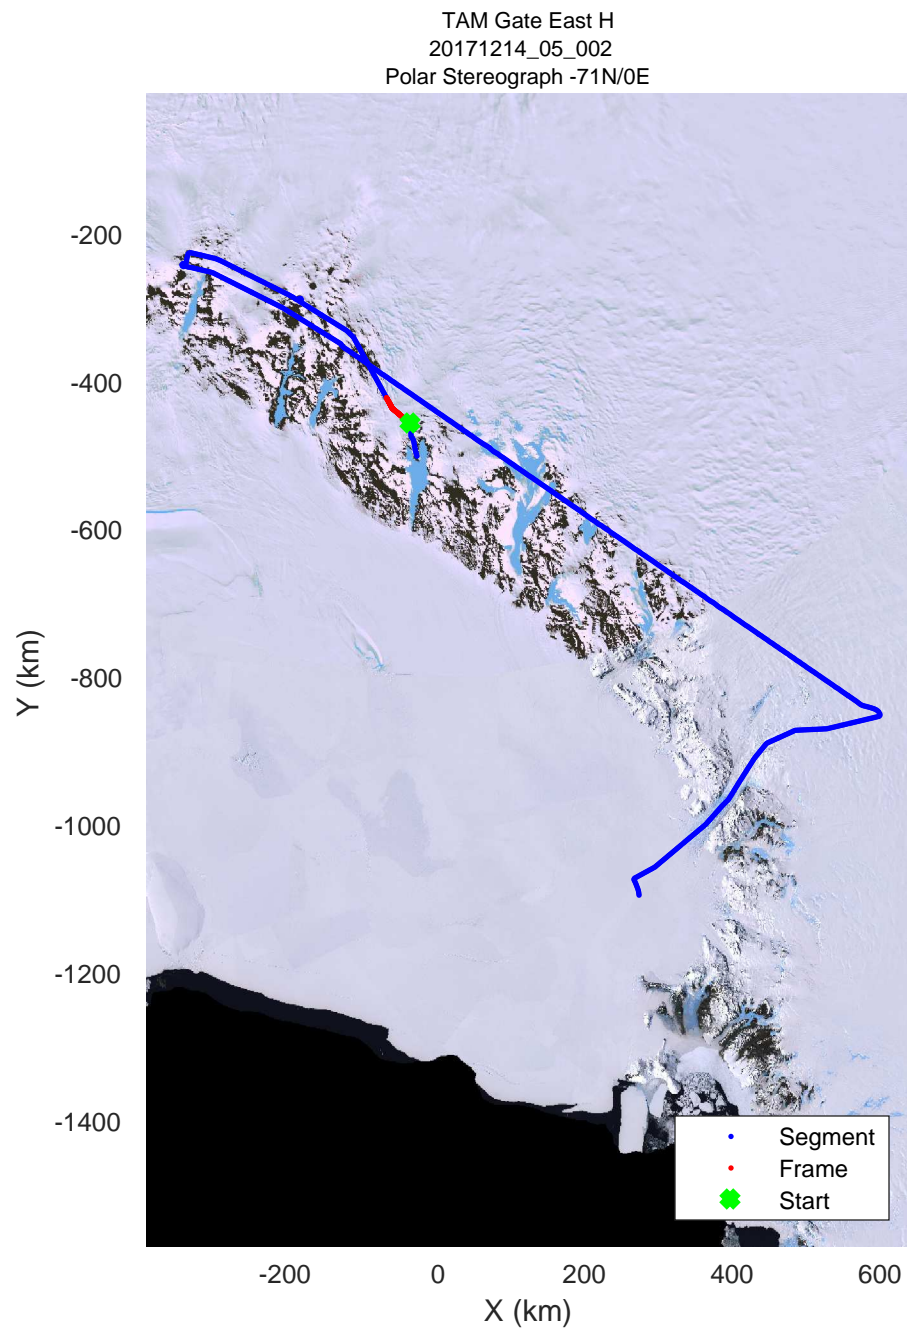

rds 2017_Antarctica_Basler: "TAM Gate East H" 20171214_05_001: 01:26:12.1 to 01:36:28.9 GPS

rds 2017_Antarctica_Basler: "TAM Gate East H" 20171214_05_001: 01:26:12.1 to 01:36:28.9 GPS

rds 2017_Antarctica_Basler: "TAM Gate East H" 20171214_05_002: 01:36:29.1 to 01:46:07.2 GPS

rds 2017_Antarctica_Basler: "TAM Gate East H" 20171214_05_002: 01:36:29.1 to 01:46:07.2 GPS

rds 2017_Antarctica_Basler: "TAM Gate East H" 20171214_05_003: 01:46:07.4 to 01:55:01.6 GPS

rds 2017_Antarctica_Basler: "TAM Gate East H" 20171214_05_003: 01:46:07.4 to 01:55:01.6 GPS