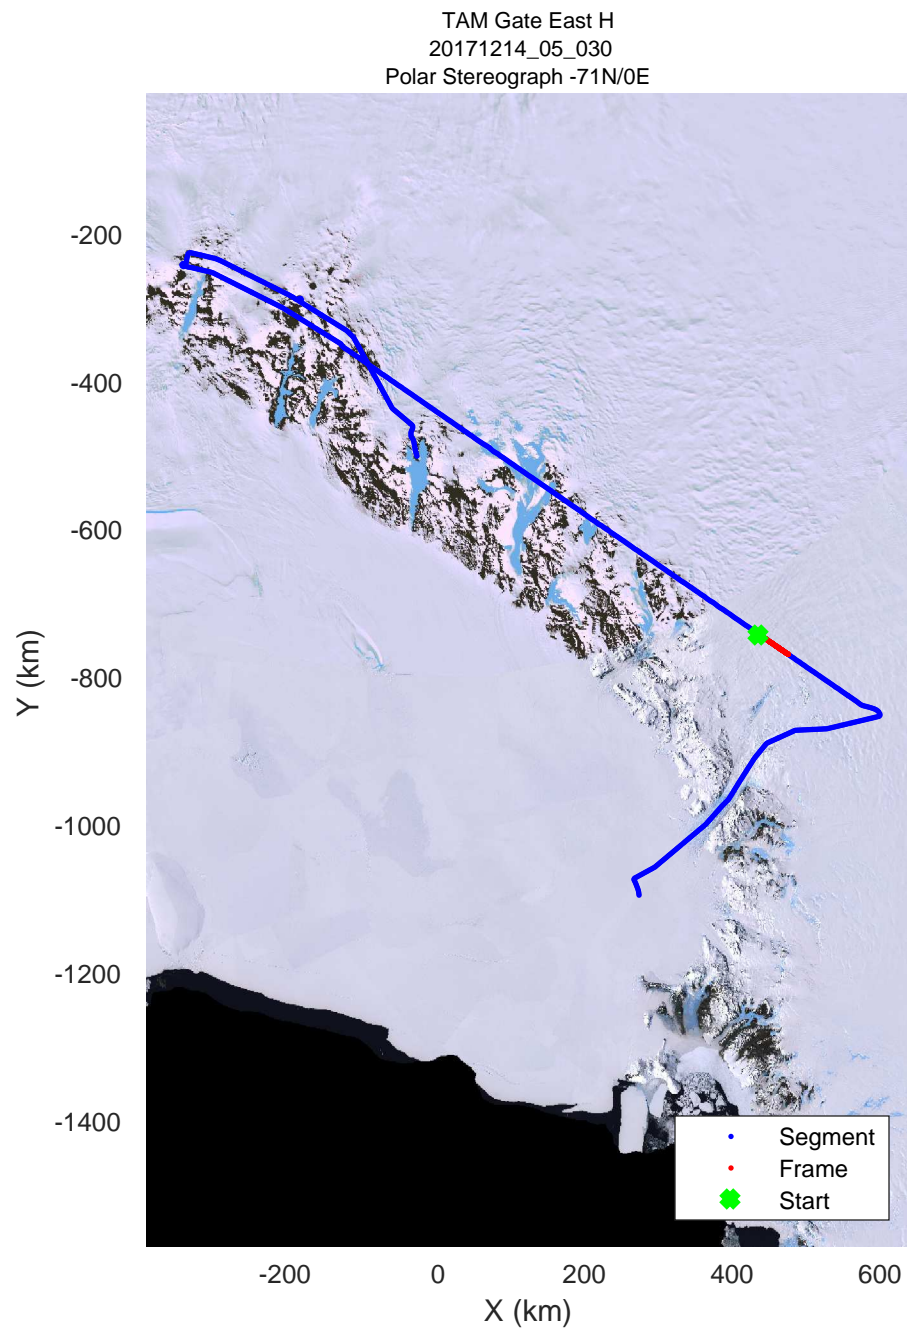

rds 2017_Antarctica_Basler: "TAM Gate East H" 20171214_05_028: 05:32:21.1 to 05:40:51.5 GPS

rds 2017_Antarctica_Basler: "TAM Gate East H" 20171214_05_028: 05:32:21.1 to 05:40:51.5 GPS

rds 2017_Antarctica_Basler: "TAM Gate East H" 20171214_05_029: 05:40:51.6 to 05:49:36.0 GPS

rds 2017_Antarctica_Basler: "TAM Gate East H" 20171214_05_029: 05:40:51.6 to 05:49:36.0 GPS

rds 2017_Antarctica_Basler: "TAM Gate East H" 20171214_05_030: 05:49:36.1 to 05:58:30.0 GPS

rds 2017_Antarctica_Basler: "TAM Gate East H" 20171214_05_030: 05:49:36.1 to 05:58:30.0 GPS