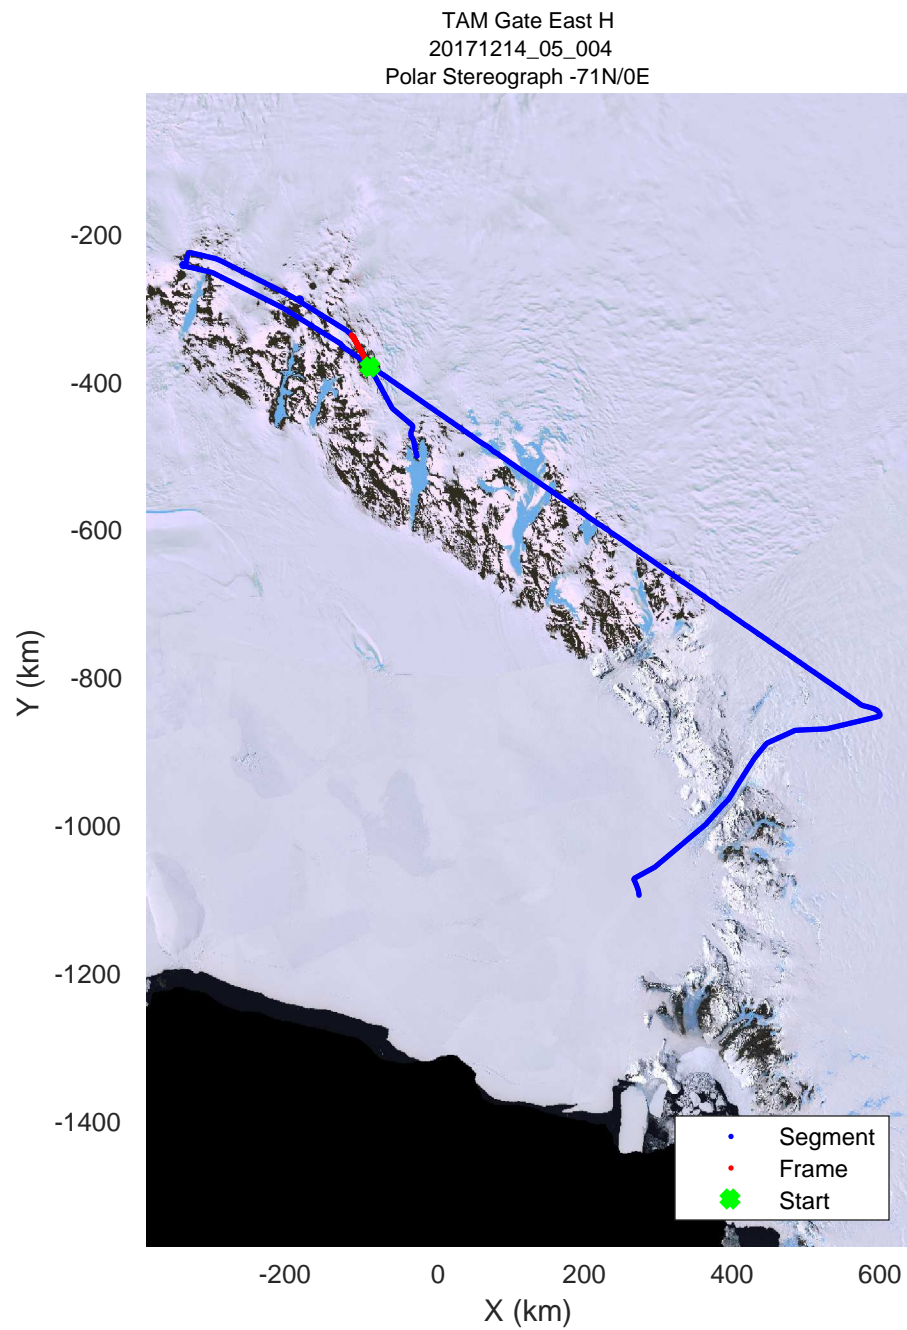

rds 2017_Antarctica_Basler: "TAM Gate East H" 20171214_05_002: 01:36:29.1 to 01:46:07.2 GPS

rds 2017_Antarctica_Basler: "TAM Gate East H" 20171214_05_003: 01:46:07.4 to 01:55:01.6 GPS

rds 2017_Antarctica_Basler: "TAM Gate East H" 20171214_05_003: 01:46:07.4 to 01:55:01.6 GPS

rds 2017_Antarctica_Basler: "TAM Gate East H" 20171214_05_004: 01:55:01.7 to 02:05:19.1 GPS

rds 2017_Antarctica_Basler: "TAM Gate East H" 20171214_05_004: 01:55:01.7 to 02:05:19.1 GPS

rds 2017_Antarctica_Basler: "TAM Gate East H" 20171214_05_005: 02:05:19.3 to 02:15:31.4 GPS