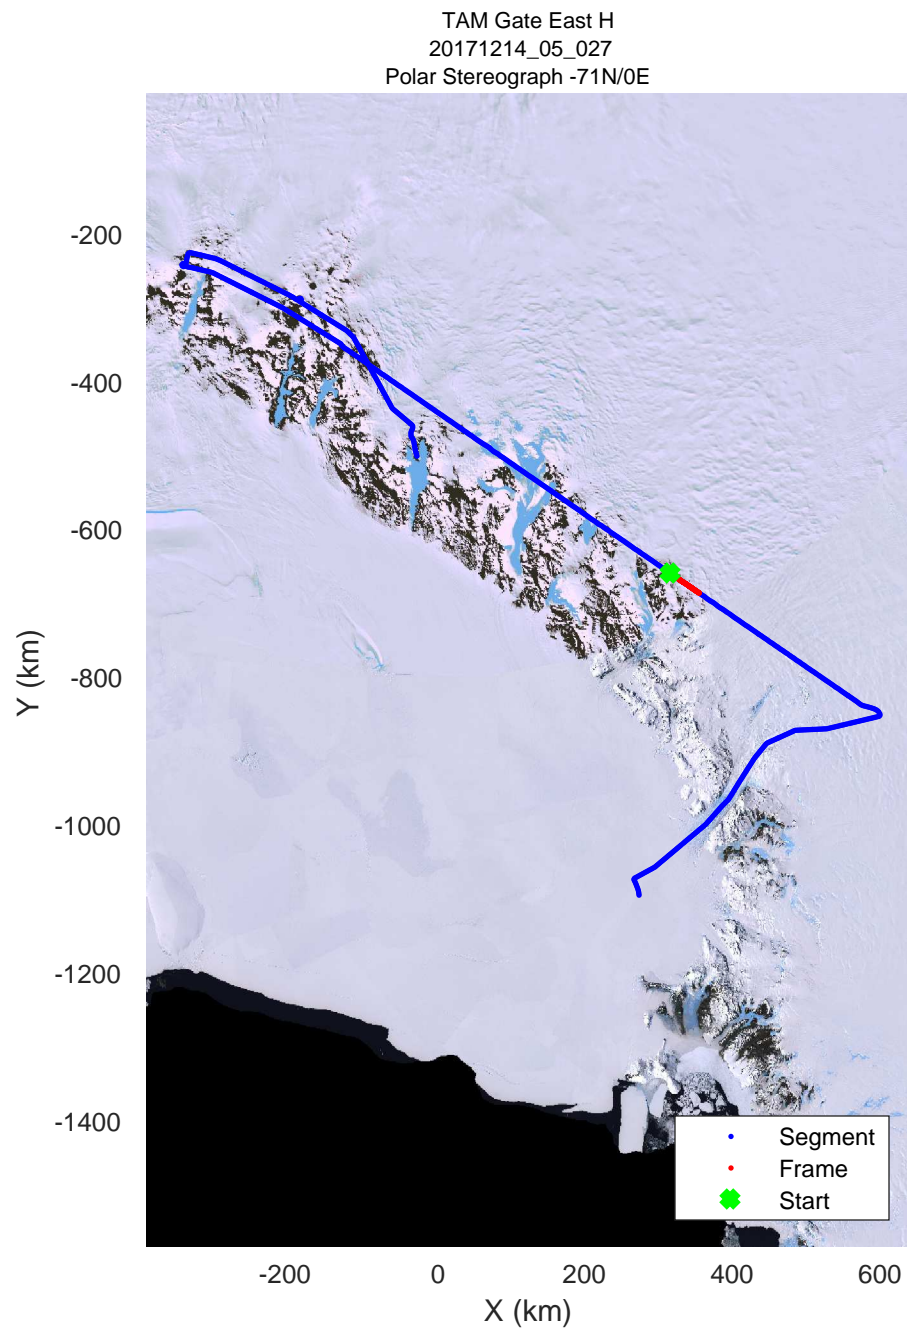

rds 2017_Antarctica_Basler: "TAM Gate East H" 20171214_05_025: 05:06:34.0 to 05:15:11.2 GPS

rds 2017_Antarctica_Basler: "TAM Gate East H" 20171214_05_025: 05:06:34.0 to 05:15:11.2 GPS

rds 2017_Antarctica_Basler: "TAM Gate East H" 20171214_05_026: 05:15:11.3 to 05:23:47.0 GPS

rds 2017_Antarctica_Basler: "TAM Gate East H" 20171214_05_026: 05:15:11.3 to 05:23:47.0 GPS

rds 2017_Antarctica_Basler: "TAM Gate East H" 20171214_05_027: 05:23:47.1 to 05:32:21.0 GPS

rds 2017_Antarctica_Basler: "TAM Gate East H" 20171214_05_027: 05:23:47.1 to 05:32:21.0 GPS