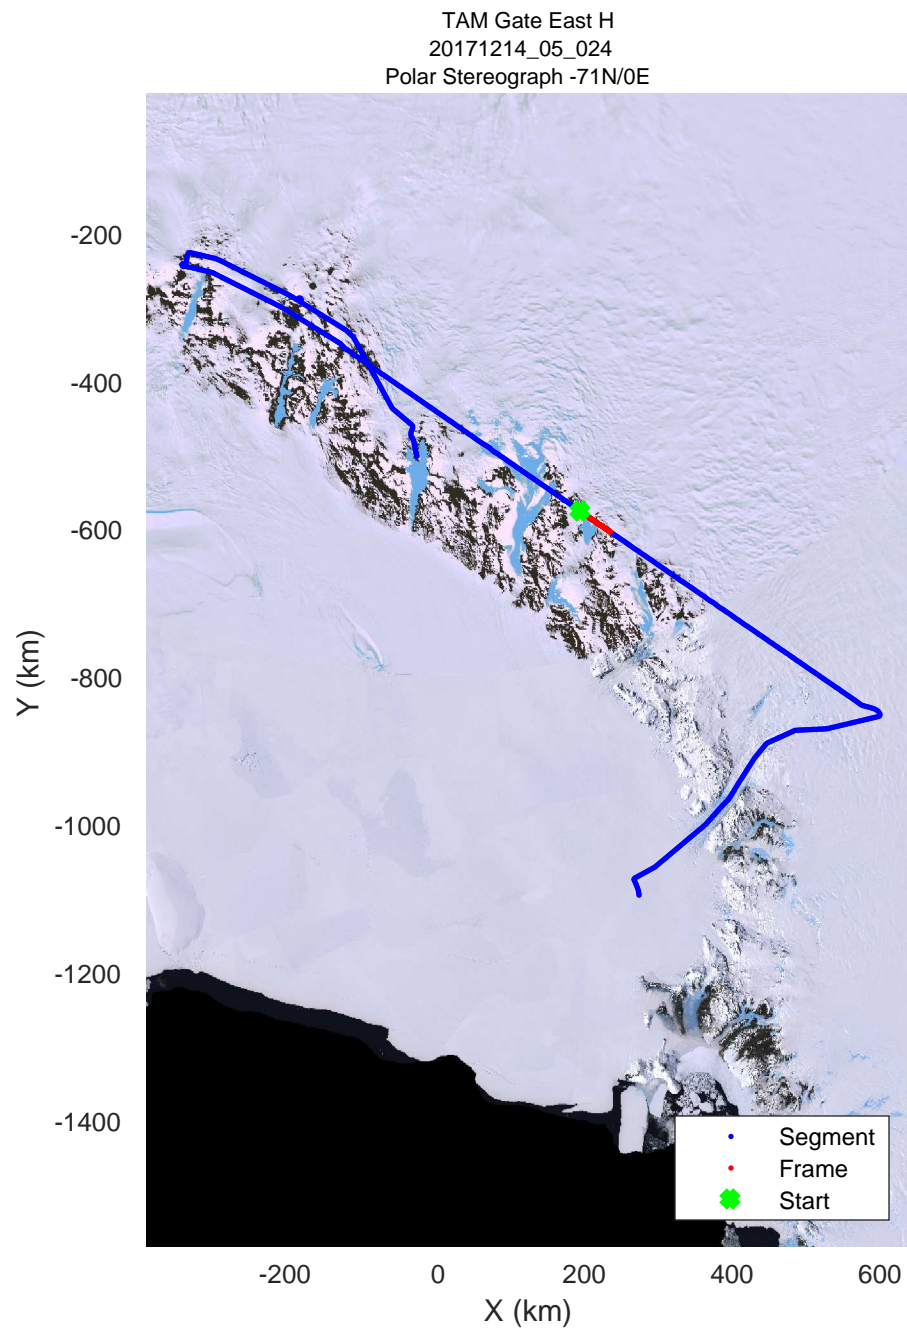

rds 2017_Antarctica_Basler: "TAM Gate East H" 20171214_05_020: 04:22:57.8 to 04:31:42.1 GPS

rds 2017_Antarctica_Basler: "TAM Gate East H" 20171214_05_021: 04:31:42.3 to 04:40:25.5 GPS

rds 2017_Antarctica_Basler: "TAM Gate East H" 20171214_05_021: 04:31:42.3 to 04:40:25.5 GPS

rds 2017_Antarctica_Basler: "TAM Gate East H" 20171214_05_022: 04:40:25.7 to 04:49:03.9 GPS

rds 2017_Antarctica_Basler: "TAM Gate East H" 20171214_05_022: 04:40:25.7 to 04:49:03.9 GPS

rds 2017_Antarctica_Basler: "TAM Gate East H" 20171214_05_023: 04:49:04.1 to 04:57:52.2 GPS

rds 2017_Antarctica_Basler: "TAM Gate East H" 20171214_05_023: 04:49:04.1 to 04:57:52.2 GPS

rds 2017_Antarctica_Basler: "TAM Gate East H" 20171214_05_024: 04:57:52.4 to 05:06:33.8 GPS

rds 2017_Antarctica_Basler: "TAM Gate East H" 20171214_05_024: 04:57:52.4 to 05:06:33.8 GPS