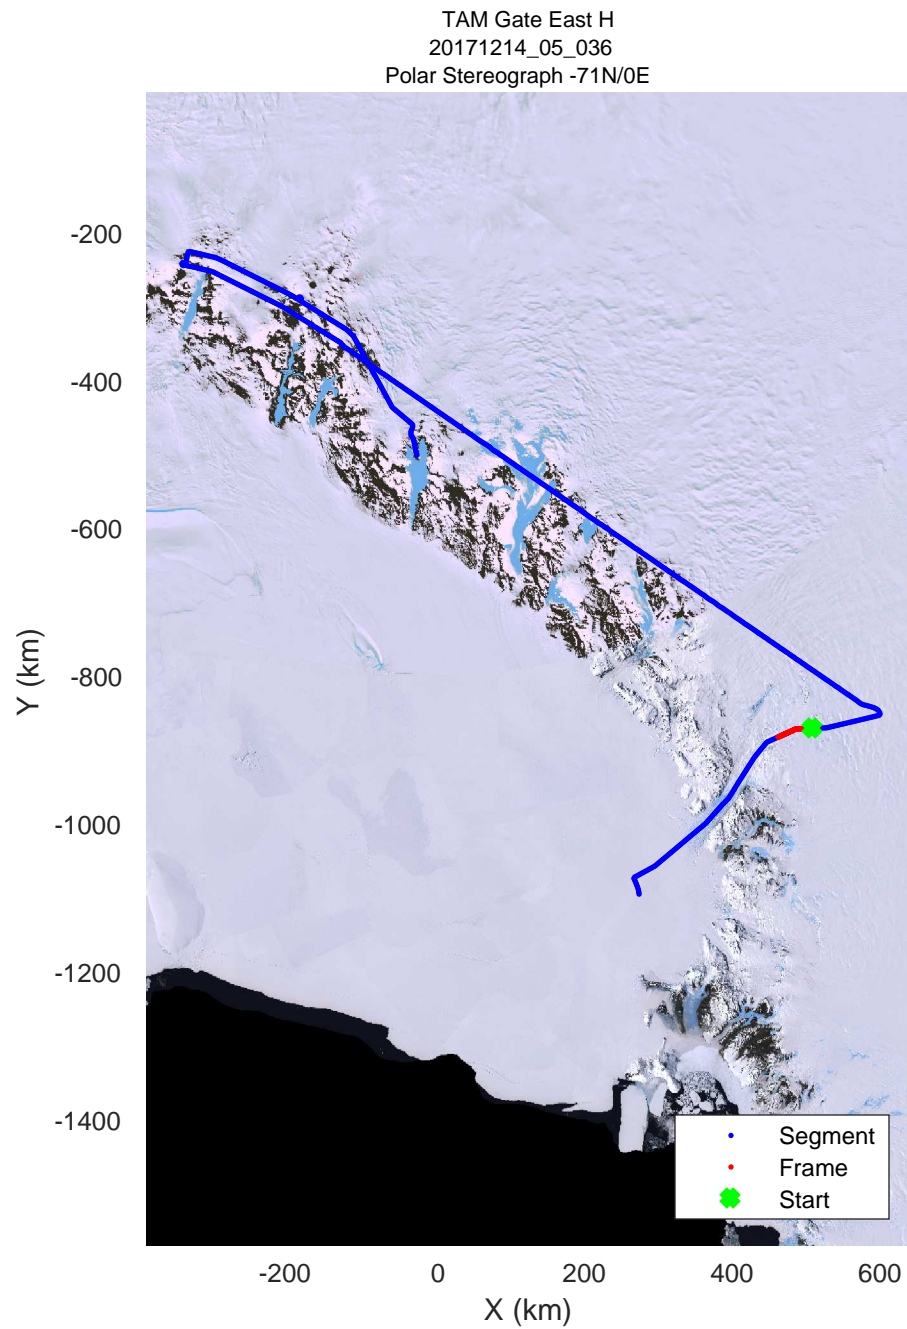

rds 2017_Antarctica_Basler: "TAM Gate East H" 20171214_05_032: 06:07:33.3 to 06:16:37.9 GPS

rds 2017_Antarctica_Basler: "TAM Gate East H" 20171214_05_033: 06:16:38.0 to 06:25:28.0 GPS

rds 2017_Antarctica_Basler: "TAM Gate East H" 20171214_05_033: 06:16:38.0 to 06:25:28.0 GPS

rds 2017_Antarctica_Basler: "TAM Gate East H" 20171214_05_034: 06:25:28.2 to 06:34:34.3 GPS

rds 2017_Antarctica_Basler: "TAM Gate East H" 20171214_05_034: 06:25:28.2 to 06:34:34.3 GPS

rds 2017_Antarctica_Basler: "TAM Gate East H" 20171214_05_035: 06:34:34.4 to 06:43:36.9 GPS

rds 2017_Antarctica_Basler: "TAM Gate East H" 20171214_05_035: 06:34:34.4 to 06:43:36.9 GPS

rds 2017_Antarctica_Basler: "TAM Gate East H" 20171214_05_036: 06:43:37.1 to 06:52:40.9 GPS

rds 2017_Antarctica_Basler: "TAM Gate East H" 20171214_05_036: 06:43:37.1 to 06:52:40.9 GPS