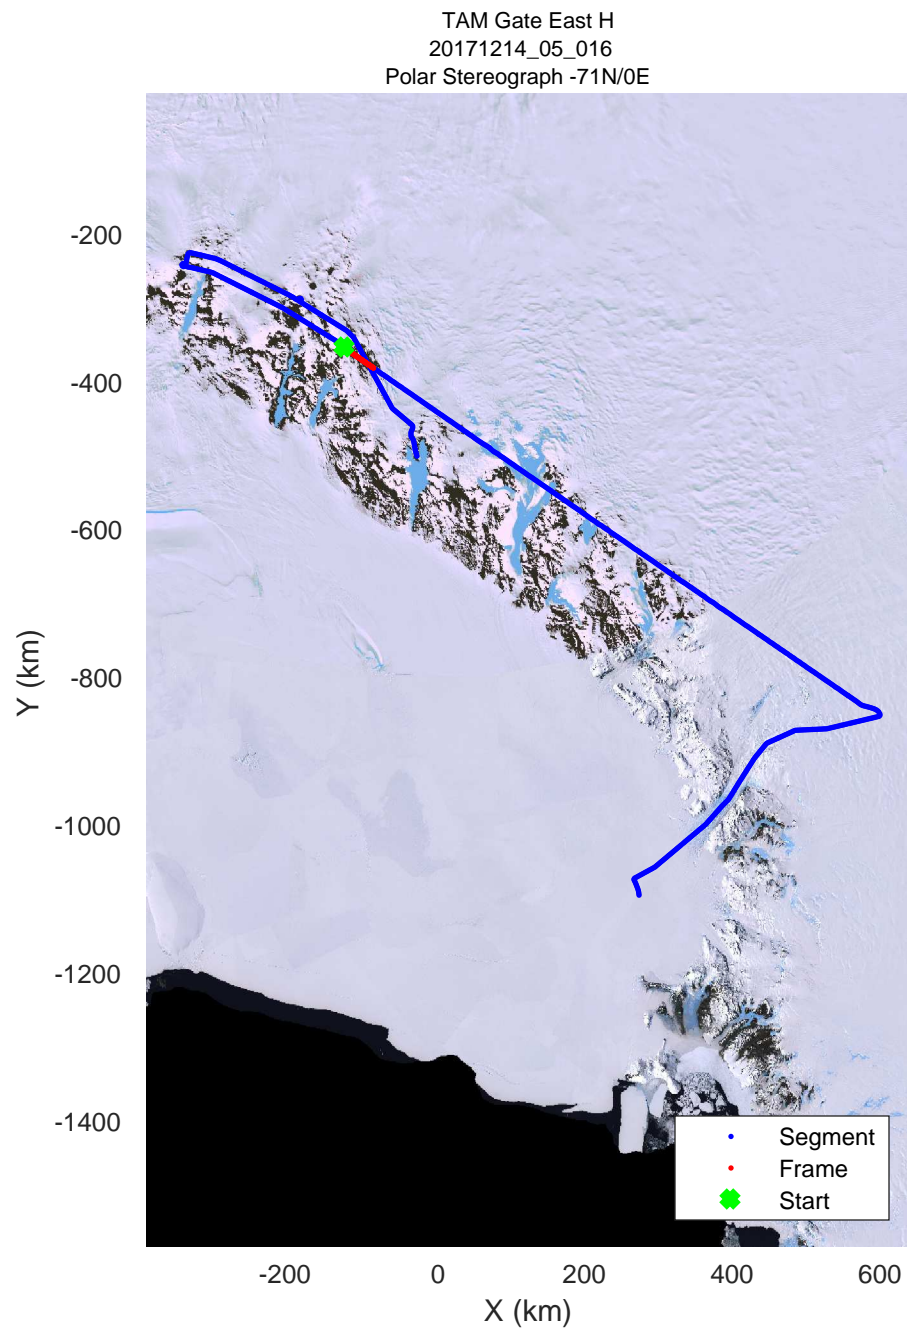

rds 2017_Antarctica_Basler: "TAM Gate East H" 20171214_05_014: 03:30:22.0 to 03:39:05.3 GPS

rds 2017_Antarctica_Basler: "TAM Gate East H" 20171214_05_015: 03:39:05.5 to 03:48:13.0 GPS

rds 2017_Antarctica_Basler: "TAM Gate East H" 20171214_05_015: 03:39:05.5 to 03:48:13.0 GPS