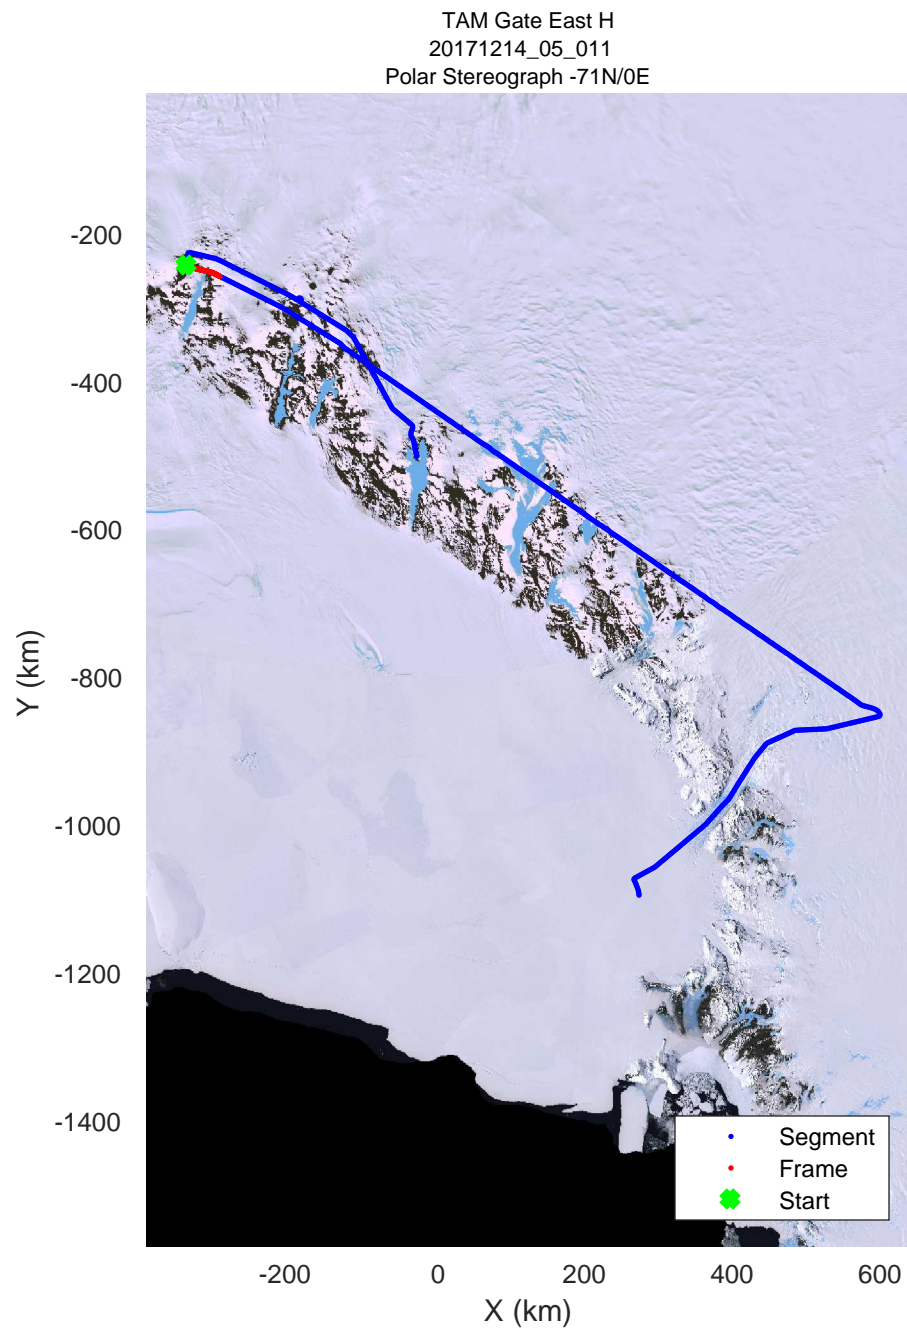

rds 2017_Antarctica_Basler: "TAM Gate East H" 20171214_05_008: 02:35:30.7 to 02:45:12.3 GPS

rds 2017_Antarctica_Basler: "TAM Gate East H" 20171214_05_009: 02:45:12.4 to 02:54:43.5 GPS

rds 2017_Antarctica_Basler: "TAM Gate East H" 20171214_05_009: 02:45:12.4 to 02:54:43.5 GPS

rds 2017_Antarctica_Basler: "TAM Gate East H" 20171214_05_010: 02:54:43.7 to 03:03:52.7 GPS

rds 2017_Antarctica_Basler: "TAM Gate East H" 20171214_05_010: 02:54:43.7 to 03:03:52.7 GPS

rds 2017_Antarctica_Basler: "TAM Gate East H" 20171214_05_011: 03:03:52.8 to 03:13:11.2 GPS