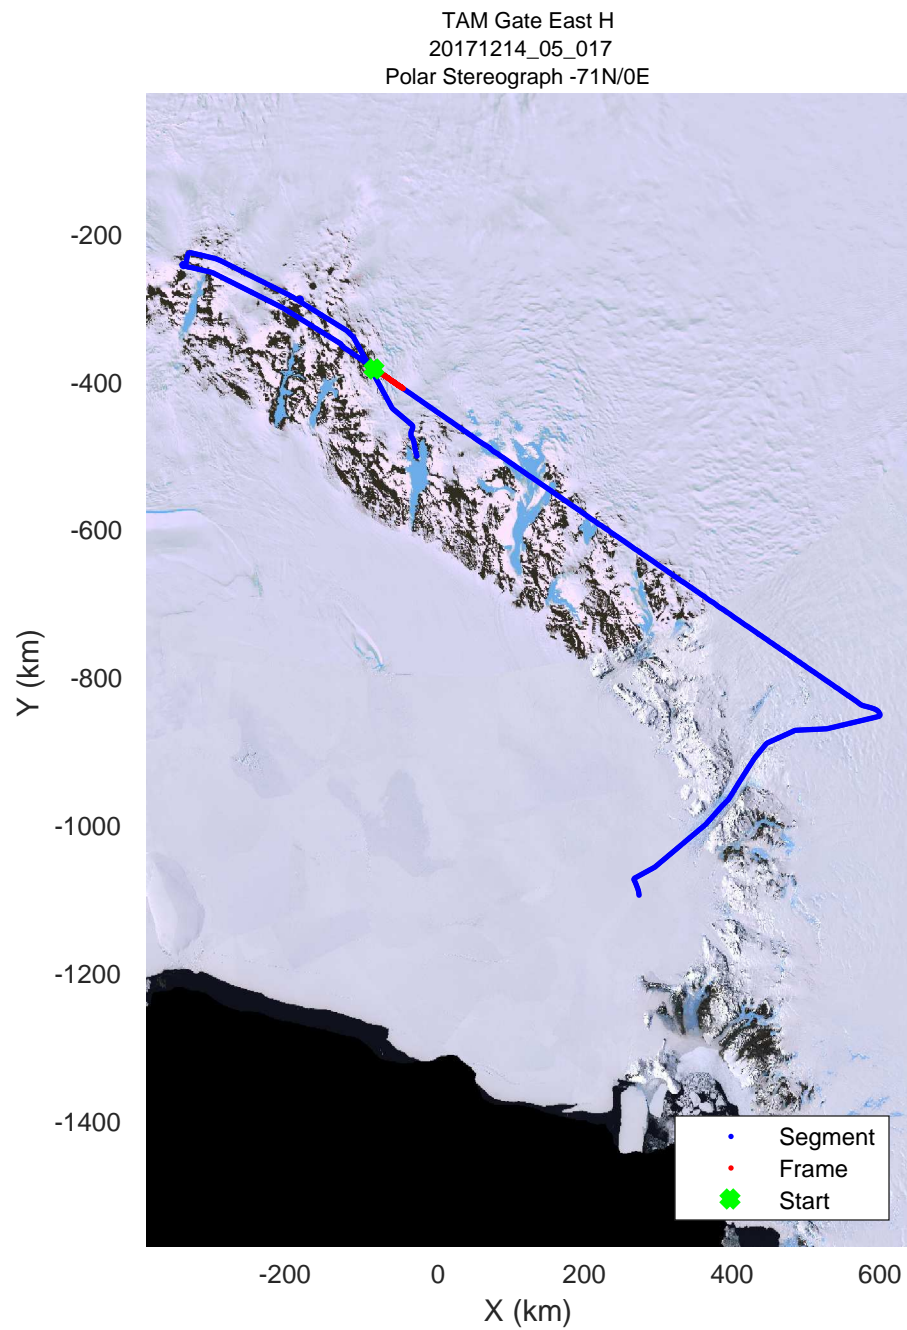

rds 2017_Antarctica_Basler: "TAM Gate East H" 20171214_05_014: 03:30:22.0 to 03:39:05.3 GPS

rds 2017_Antarctica_Basler: "TAM Gate East H" 20171214_05_015: 03:39:05.5 to 03:48:13.0 GPS

rds 2017_Antarctica_Basler: "TAM Gate East H" 20171214_05_015: 03:39:05.5 to 03:48:13.0 GPS

rds 2017_Antarctica_Basler: "TAM Gate East H" 20171214_05_016: 03:48:13.2 to 03:57:04.7 GPS

rds 2017_Antarctica_Basler: "TAM Gate East H" 20171214_05_016: 03:48:13.2 to 03:57:04.7 GPS

rds 2017_Antarctica_Basler: "TAM Gate East H" 20171214_05_017: 03:57:04.9 to 04:05:54.9 GPS