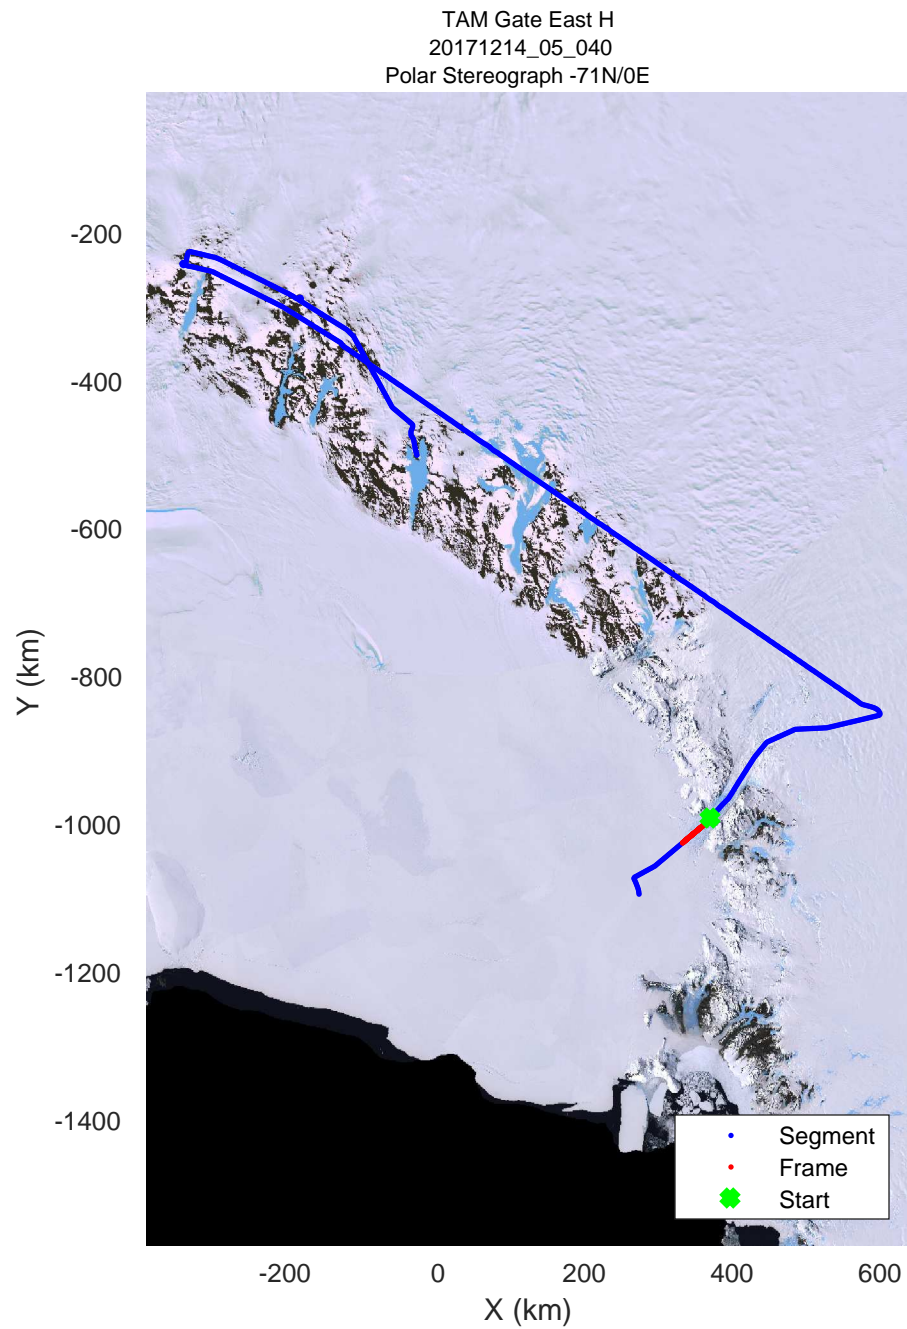

rds 2017_Antarctica_Basler: "TAM Gate East H" 20171214_05_037: 06:52:41.1 to 07:01:41.5 GPS

rds 2017_Antarctica_Basler: "TAM Gate East H" 20171214_05_037: 06:52:41.1 to 07:01:41.5 GPS

rds 2017_Antarctica_Basler: "TAM Gate East H" 20171214_05_038: 07:01:41.9 to 07:10:53.1 GPS

rds 2017_Antarctica_Basler: "TAM Gate East H" 20171214_05_038: 07:01:41.9 to 07:10:53.1 GPS

rds 2017_Antarctica_Basler: "TAM Gate East H" 20171214_05_039: 07:10:53.2 to 07:19:49.6 GPS

rds 2017_Antarctica_Basler: "TAM Gate East H" 20171214_05_039: 07:10:53.2 to 07:19:49.6 GPS

rds 2017_Antarctica_Basler: "TAM Gate East H" 20171214_05_040: 07:19:49.9 to 07:29:03.9 GPS

rds 2017_Antarctica_Basler: "TAM Gate East H" 20171214_05_040: 07:19:49.9 to 07:29:03.9 GPS

rds 2017_Antarctica_Basler: "TAM Gate East H" 20171214_05_041: 07:29:04.0 to 07:38:31.5 GPS