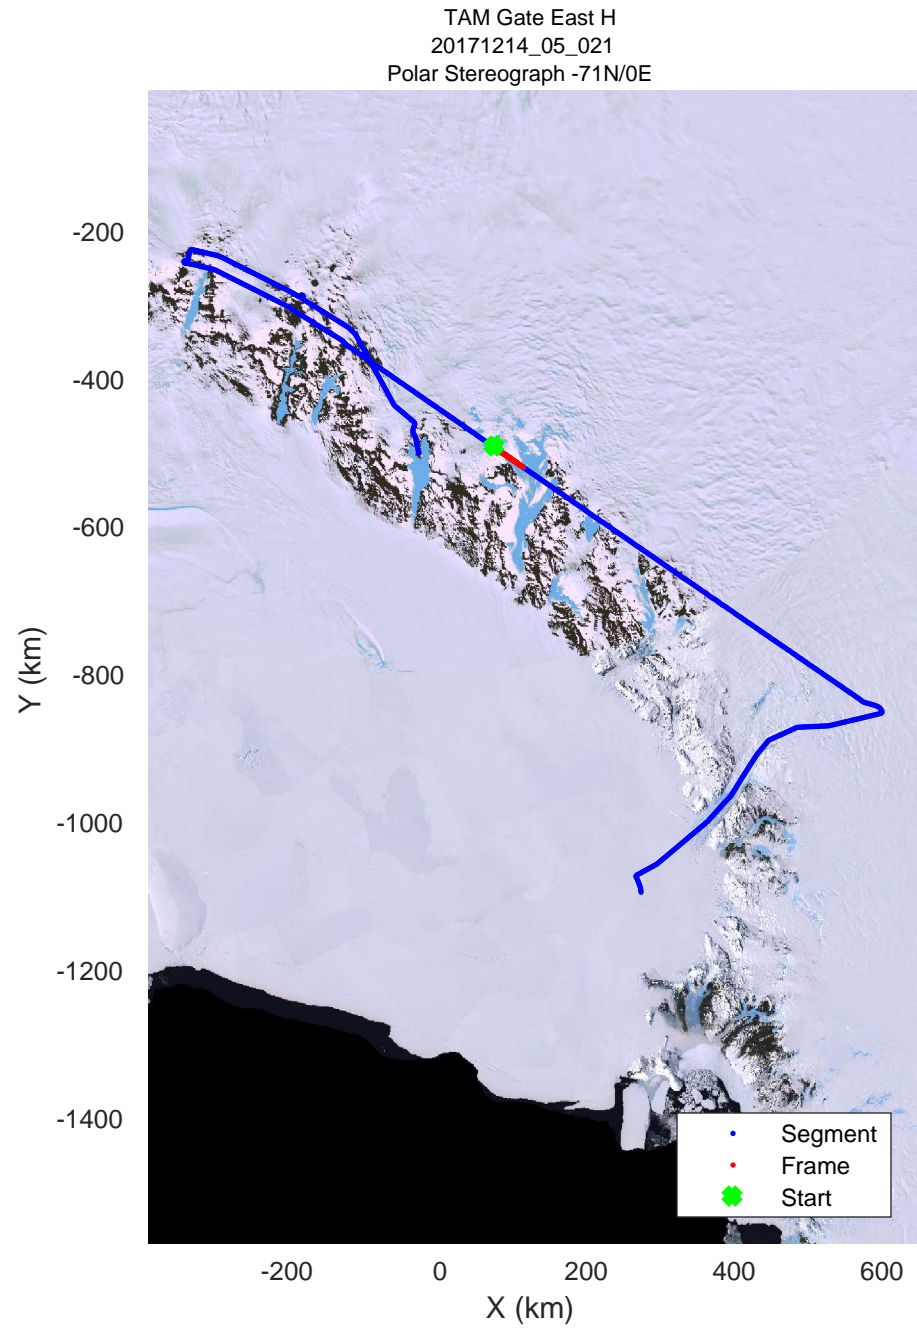

rds 2017_Antarctica_Basler: "TAM Gate East H" 20171214_05_019: 04:14:23.1 to 04:22:57.6 GPS

rds 2017_Antarctica_Basler: "TAM Gate East H" 20171214_05_019: 04:14:23.1 to 04:22:57.6 GPS

rds 2017_Antarctica_Basler: "TAM Gate East H" 20171214_05_020: 04:22:57.8 to 04:31:42.1 GPS

rds 2017_Antarctica_Basler: "TAM Gate East H" 20171214_05_020: 04:22:57.8 to 04:31:42.1 GPS

rds 2017_Antarctica_Basler: "TAM Gate East H" 20171214_05_021: 04:31:42.3 to 04:40:25.5 GPS

rds 2017_Antarctica_Basler: "TAM Gate East H" 20171214_05_021: 04:31:42.3 to 04:40:25.5 GPS