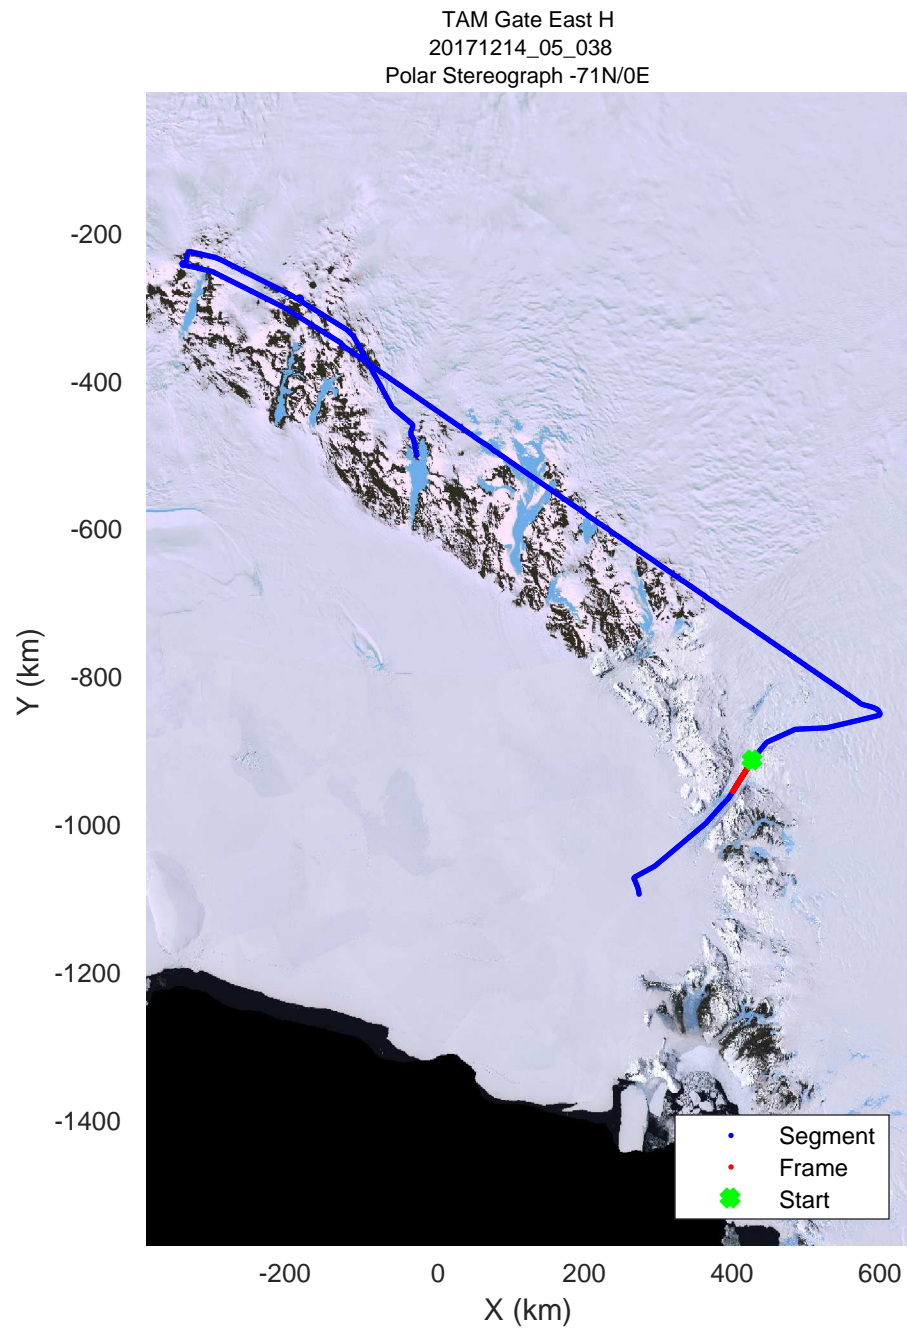

rds 2017_Antarctica_Basler: "TAM Gate East H" 20171214_05_034: 06:25:28.2 to 06:34:34.3 GPS

rds 2017_Antarctica_Basler: "TAM Gate East H" 20171214_05_034: 06:25:28.2 to 06:34:34.3 GPS

rds 2017_Antarctica_Basler: "TAM Gate East H" 20171214_05_035: 06:34:34.4 to 06:43:36.9 GPS

rds 2017_Antarctica_Basler: "TAM Gate East H" 20171214_05_035: 06:34:34.4 to 06:43:36.9 GPS

rds 2017_Antarctica_Basler: "TAM Gate East H" 20171214_05_036: 06:43:37.1 to 06:52:40.9 GPS

rds 2017_Antarctica_Basler: "TAM Gate East H" 20171214_05_036: 06:43:37.1 to 06:52:40.9 GPS

rds 2017_Antarctica_Basler: "TAM Gate East H" 20171214_05_037: 06:52:41.1 to 07:01:41.5 GPS

rds 2017_Antarctica_Basler: "TAM Gate East H" 20171214_05_037: 06:52:41.1 to 07:01:41.5 GPS

rds 2017_Antarctica_Basler: "TAM Gate East H" 20171214_05_038: 07:01:41.9 to 07:10:53.1 GPS