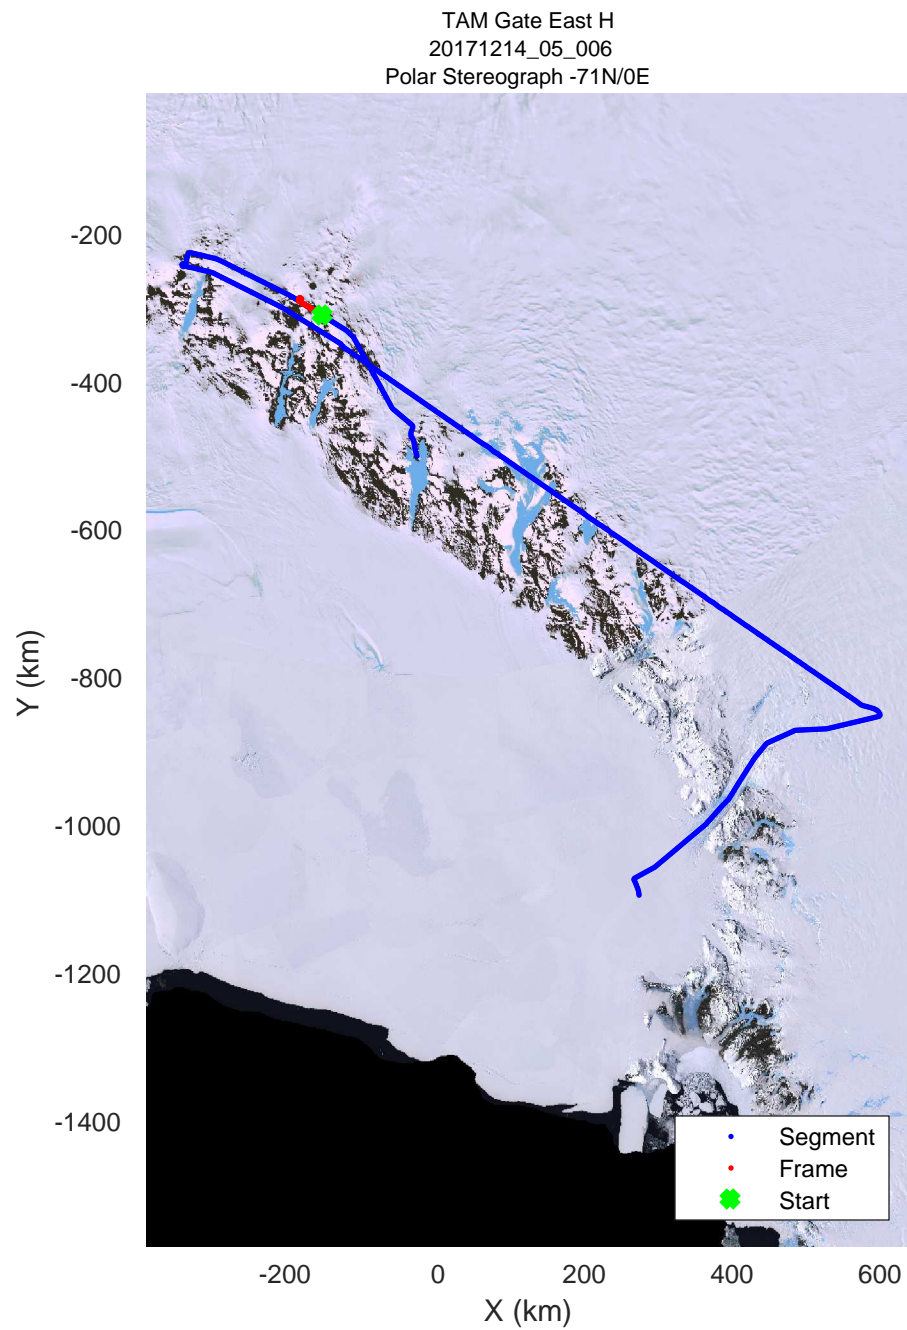

rds 2017_Antarctica_Basler: "TAM Gate East H" 20171214_05_002: 01:36:29.1 to 01:46:07.2 GPS

rds 2017_Antarctica_Basler: "TAM Gate East H" 20171214_05_003: 01:46:07.4 to 01:55:01.6 GPS

rds 2017_Antarctica_Basler: "TAM Gate East H" 20171214_05_003: 01:46:07.4 to 01:55:01.6 GPS

rds 2017_Antarctica_Basler: "TAM Gate East H" 20171214_05_004: 01:55:01.7 to 02:05:19.1 GPS

rds 2017_Antarctica_Basler: "TAM Gate East H" 20171214_05_004: 01:55:01.7 to 02:05:19.1 GPS

rds 2017_Antarctica_Basler: "TAM Gate East H" 20171214_05_005: 02:05:19.3 to 02:15:31.4 GPS

rds 2017_Antarctica_Basler: "TAM Gate East H" 20171214_05_005: 02:05:19.3 to 02:15:31.4 GPS

rds 2017_Antarctica_Basler: "TAM Gate East H" 20171214_05_006: 02:15:31.6 to 02:25:58.9 GPS

rds 2017_Antarctica_Basler: "TAM Gate East H" 20171214_05_006: 02:15:31.6 to 02:25:58.9 GPS