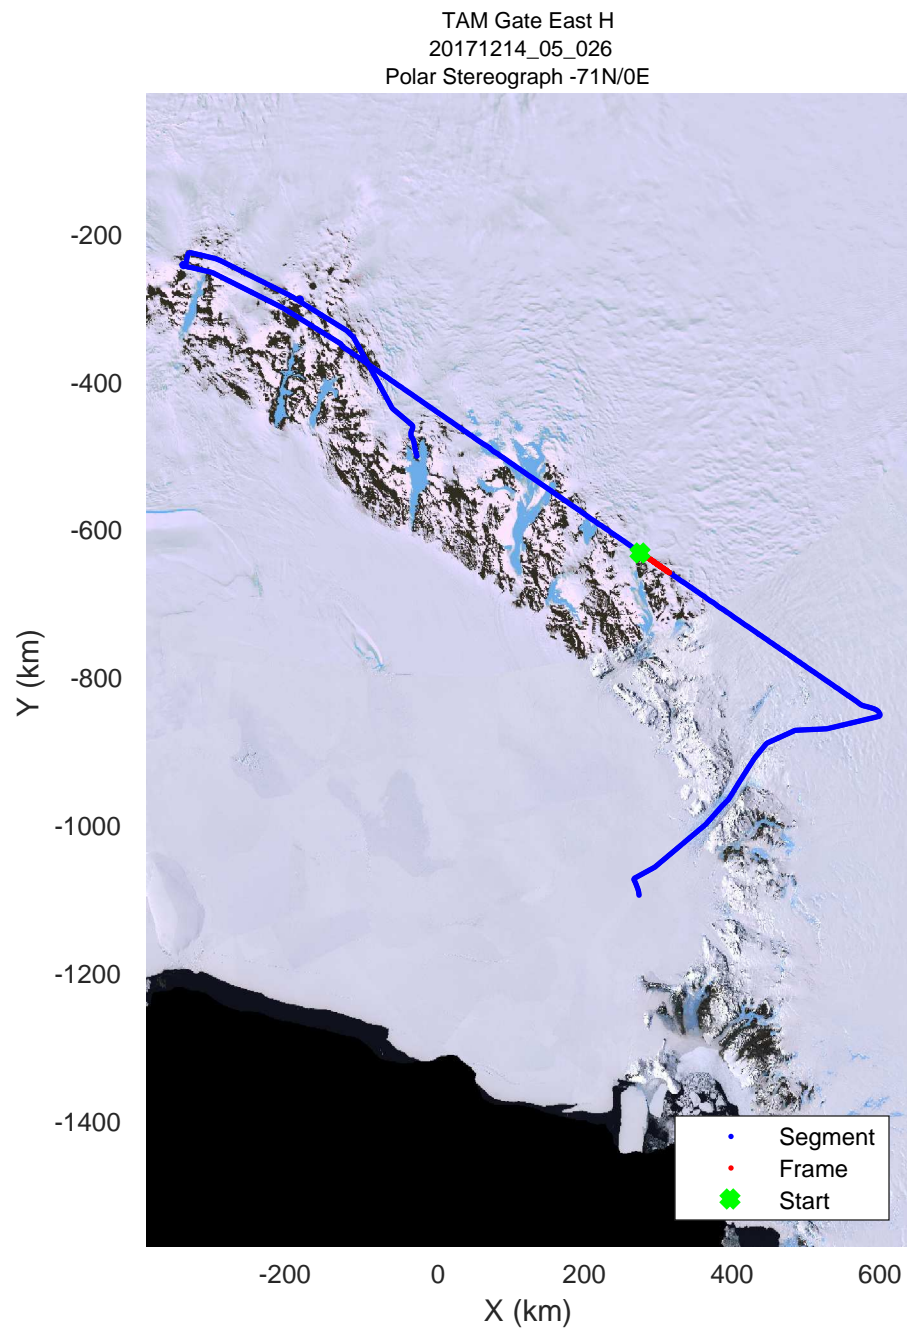

rds 2017_Antarctica_Basler: "TAM Gate East H" 20171214_05_023: 04:49:04.1 to 04:57:52.2 GPS

rds 2017_Antarctica_Basler: "TAM Gate East H" 20171214_05_024: 04:57:52.4 to 05:06:33.8 GPS

rds 2017_Antarctica_Basler: "TAM Gate East H" 20171214_05_024: 04:57:52.4 to 05:06:33.8 GPS

rds 2017_Antarctica_Basler: "TAM Gate East H" 20171214_05_025: 05:06:34.0 to 05:15:11.2 GPS

rds 2017_Antarctica_Basler: "TAM Gate East H" 20171214_05_025: 05:06:34.0 to 05:15:11.2 GPS

rds 2017_Antarctica_Basler: "TAM Gate East H" 20171214_05_026: 05:15:11.3 to 05:23:47.0 GPS