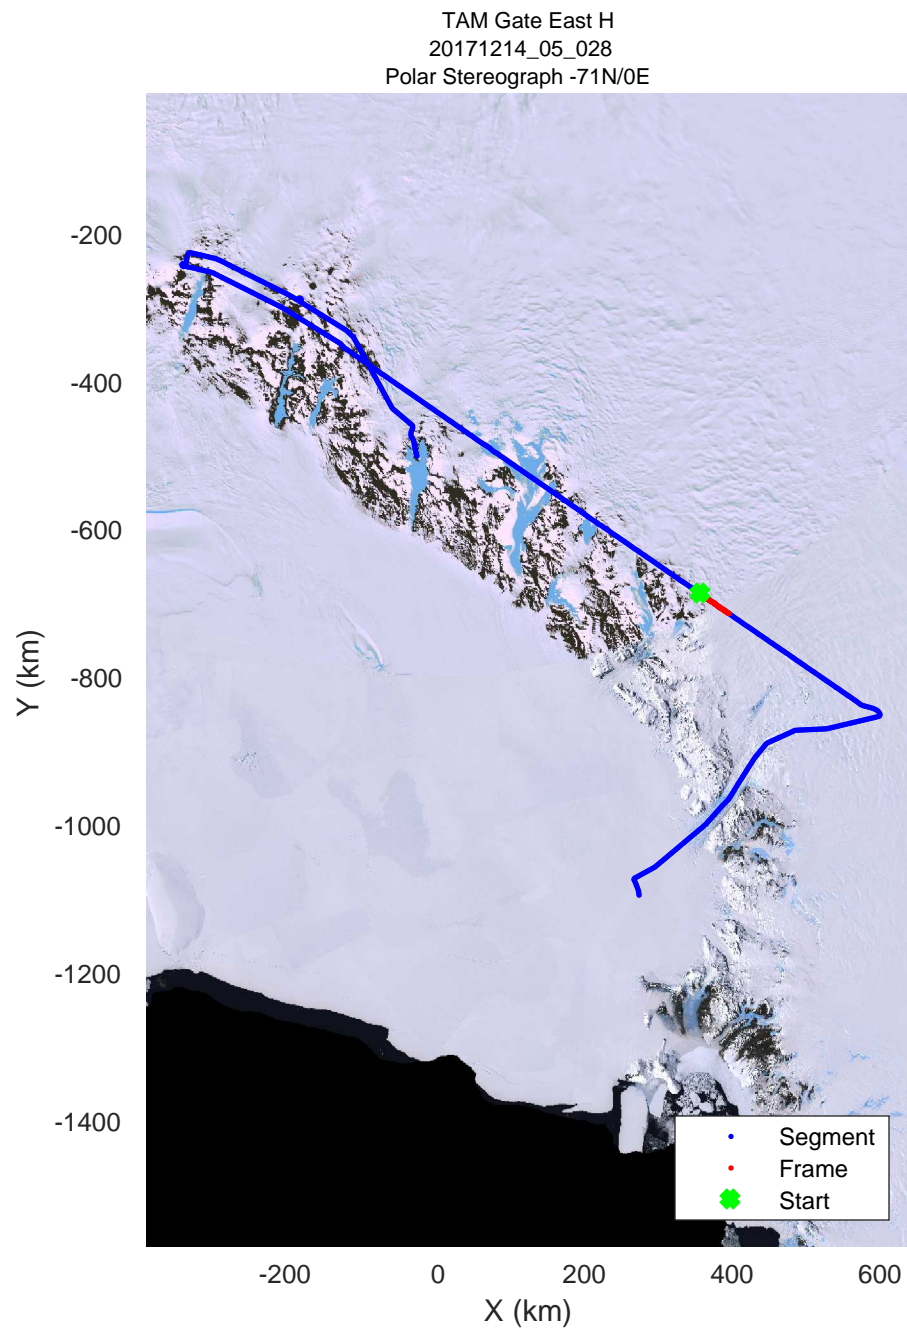

rds 2017_Antarctica_Basler: "TAM Gate East H" 20171214_05_026: 05:15:11.3 to 05:23:47.0 GPS

rds 2017_Antarctica_Basler: "TAM Gate East H" 20171214_05_027: 05:23:47.1 to 05:32:21.0 GPS

rds 2017_Antarctica_Basler: "TAM Gate East H" 20171214_05_027: 05:23:47.1 to 05:32:21.0 GPS

rds 2017_Antarctica_Basler: "TAM Gate East H" 20171214_05_028: 05:32:21.1 to 05:40:51.5 GPS

rds 2017_Antarctica_Basler: "TAM Gate East H" 20171214_05_028: 05:32:21.1 to 05:40:51.5 GPS

rds 2017_Antarctica_Basler: "TAM Gate East H" 20171214_05_029: 05:40:51.6 to 05:49:36.0 GPS