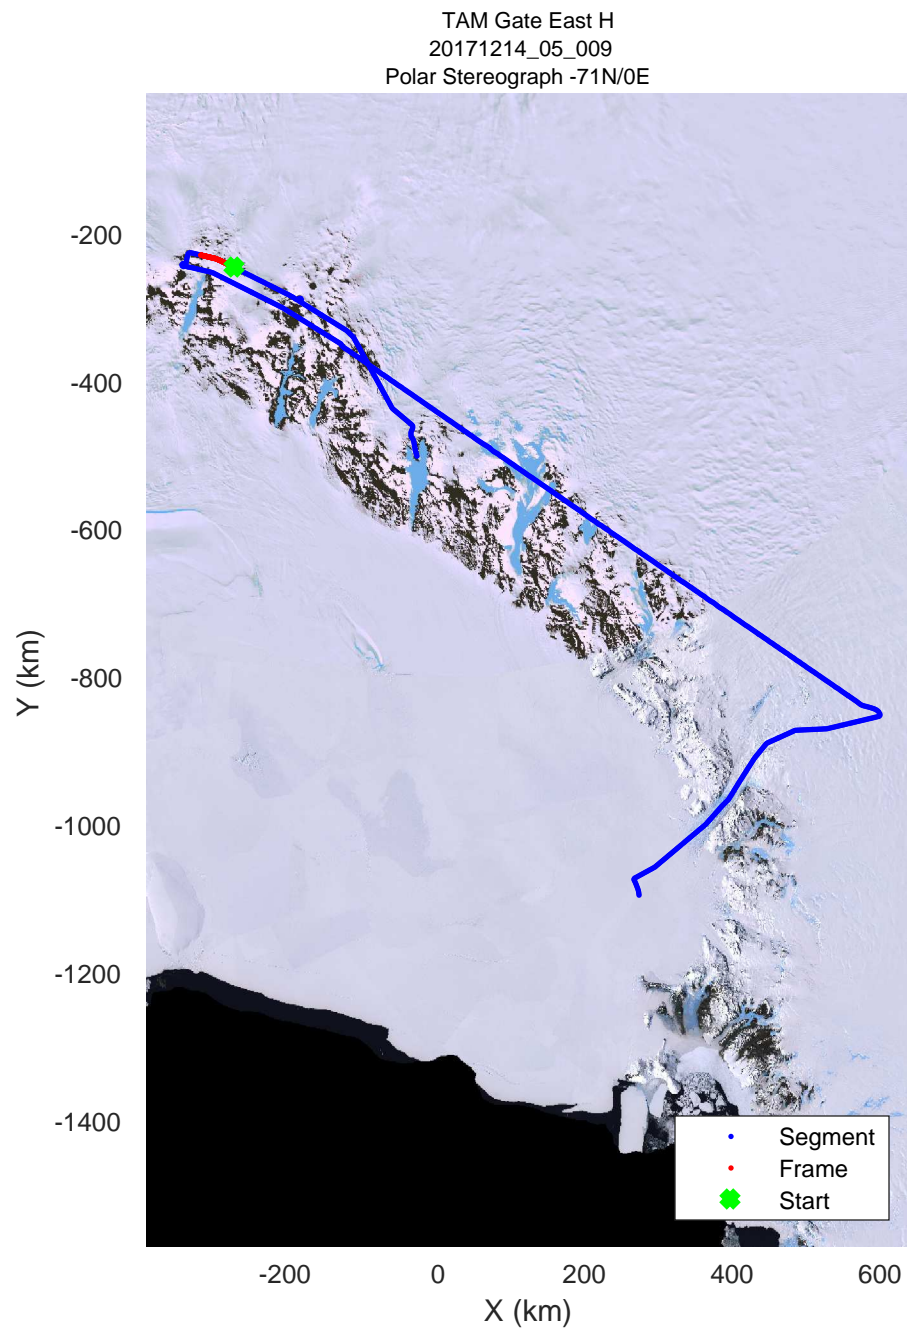

rds 2017_Antarctica_Basler: "TAM Gate East H" 20171214_05_007: 02:25:59.1 to 02:35:30.6 GPS

rds 2017_Antarctica_Basler: "TAM Gate East H" 20171214_05_007: 02:25:59.1 to 02:35:30.6 GPS

rds 2017_Antarctica_Basler: "TAM Gate East H" 20171214_05_008: 02:35:30.7 to 02:45:12.3 GPS

rds 2017_Antarctica_Basler: "TAM Gate East H" 20171214_05_008: 02:35:30.7 to 02:45:12.3 GPS

rds 2017_Antarctica_Basler: "TAM Gate East H" 20171214_05_009: 02:45:12.4 to 02:54:43.5 GPS

rds 2017_Antarctica_Basler: "TAM Gate East H" 20171214_05_009: 02:45:12.4 to 02:54:43.5 GPS