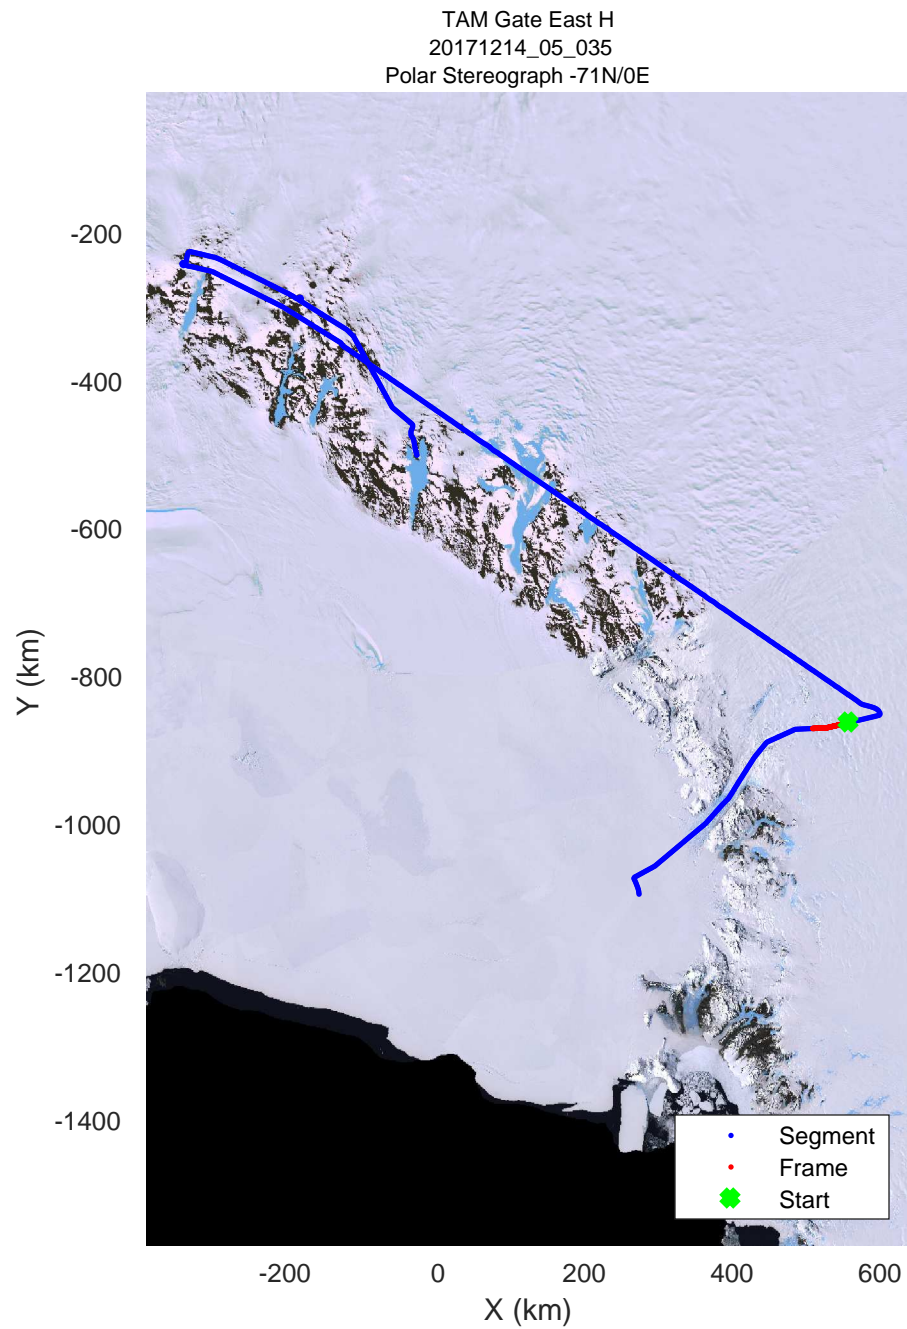

rds 2017_Antarctica_Basler: "TAM Gate East H" 20171214_05_031: 05:58:30.1 to 06:07:33.2 GPS

rds 2017_Antarctica_Basler: "TAM Gate East H" 20171214_05_031: 05:58:30.1 to 06:07:33.2 GPS

rds 2017_Antarctica_Basler: "TAM Gate East H" 20171214_05_032: 06:07:33.3 to 06:16:37.9 GPS

rds 2017_Antarctica_Basler: "TAM Gate East H" 20171214_05_032: 06:07:33.3 to 06:16:37.9 GPS

rds 2017_Antarctica_Basler: "TAM Gate East H" 20171214_05_033: 06:16:38.0 to 06:25:28.0 GPS

rds 2017_Antarctica_Basler: "TAM Gate East H" 20171214_05_033: 06:16:38.0 to 06:25:28.0 GPS

rds 2017_Antarctica_Basler: "TAM Gate East H" 20171214_05_034: 06:25:28.2 to 06:34:34.3 GPS

rds 2017_Antarctica_Basler: "TAM Gate East H" 20171214_05_034: 06:25:28.2 to 06:34:34.3 GPS

rds 2017_Antarctica_Basler: "TAM Gate East H" 20171214_05_035: 06:34:34.4 to 06:43:36.9 GPS