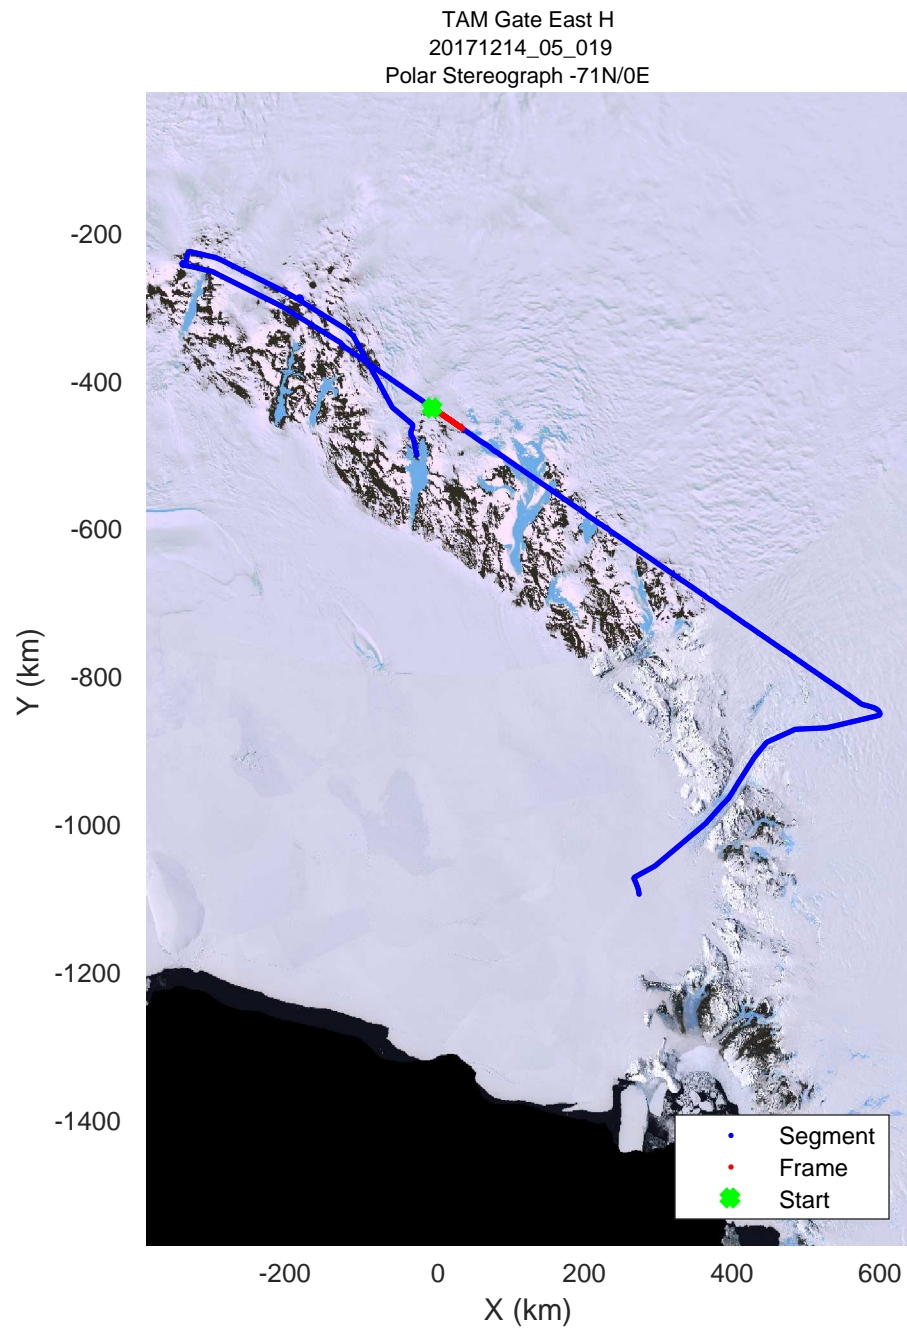

rds 2017_Antarctica_Basler: "TAM Gate East H" 20171214_05_017: 03:57:04.9 to 04:05:54.9 GPS

rds 2017_Antarctica_Basler: "TAM Gate East H" 20171214_05_018: 04:05:55.1 to 04:14:23.0 GPS

rds 2017_Antarctica_Basler: "TAM Gate East H" 20171214_05_018: 04:05:55.1 to 04:14:23.0 GPS

rds 2017_Antarctica_Basler: "TAM Gate East H" 20171214_05_019: 04:14:23.1 to 04:22:57.6 GPS

rds 2017_Antarctica_Basler: "TAM Gate East H" 20171214_05_019: 04:14:23.1 to 04:22:57.6 GPS

rds 2017_Antarctica_Basler: "TAM Gate East H" 20171214_05_020: 04:22:57.8 to 04:31:42.1 GPS