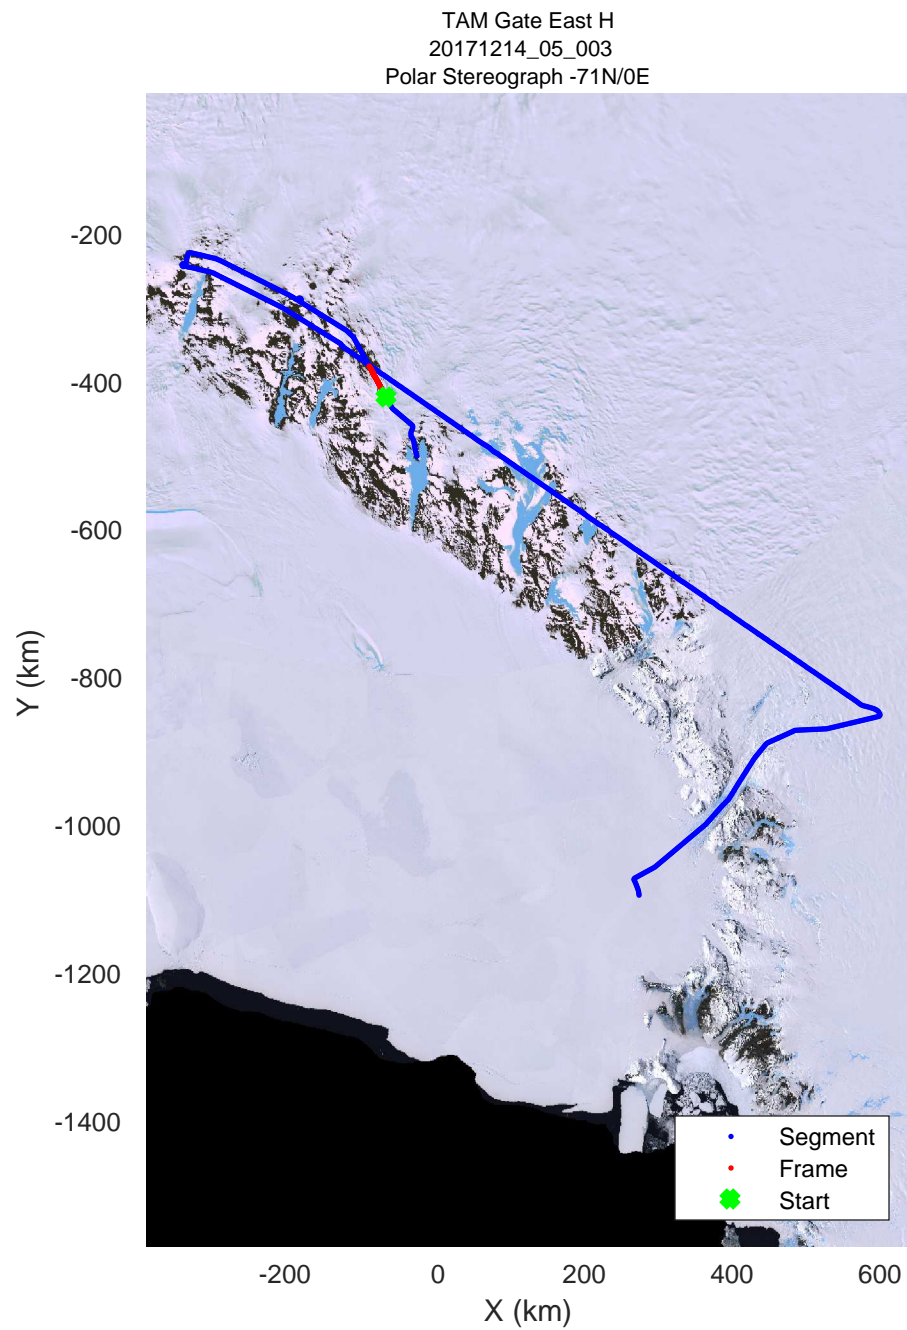

rds 2017_Antarctica_Basler: "TAM Gate East H" 20171214_05_001: 01:26:12.1 to 01:36:28.9 GPS

rds 2017_Antarctica_Basler: "TAM Gate East H" 20171214_05_001: 01:26:12.1 to 01:36:28.9 GPS

rds 2017_Antarctica_Basler: "TAM Gate East H" 20171214_05_002: 01:36:29.1 to 01:46:07.2 GPS

rds 2017_Antarctica_Basler: "TAM Gate East H" 20171214_05_002: 01:36:29.1 to 01:46:07.2 GPS

rds 2017_Antarctica_Basler: "TAM Gate East H" 20171214_05_003: 01:46:07.4 to 01:55:01.6 GPS

rds 2017_Antarctica_Basler: "TAM Gate East H" 20171214_05_003: 01:46:07.4 to 01:55:01.6 GPS