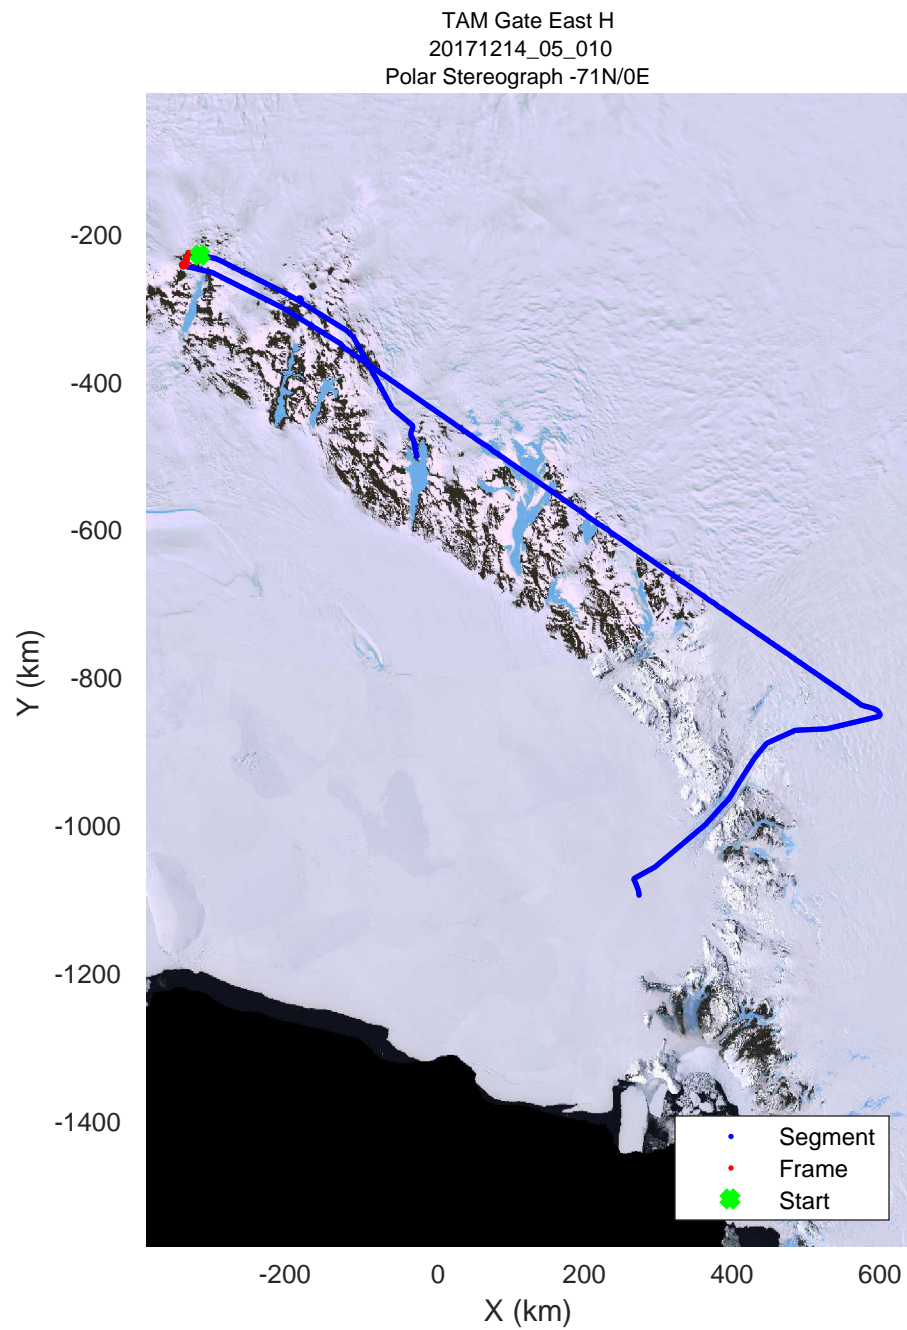

rds 2017_Antarctica_Basler: "TAM Gate East H" 20171214_05_008: 02:35:30.7 to 02:45:12.3 GPS

rds 2017_Antarctica_Basler: "TAM Gate East H" 20171214_05_009: 02:45:12.4 to 02:54:43.5 GPS

rds 2017_Antarctica_Basler: "TAM Gate East H" 20171214_05_009: 02:45:12.4 to 02:54:43.5 GPS

rds 2017_Antarctica_Basler: "TAM Gate East H" 20171214_05_010: 02:54:43.7 to 03:03:52.7 GPS

rds 2017_Antarctica_Basler: "TAM Gate East H" 20171214_05_010: 02:54:43.7 to 03:03:52.7 GPS

rds 2017_Antarctica_Basler: "TAM Gate East H" 20171214_05_011: 03:03:52.8 to 03:13:11.2 GPS