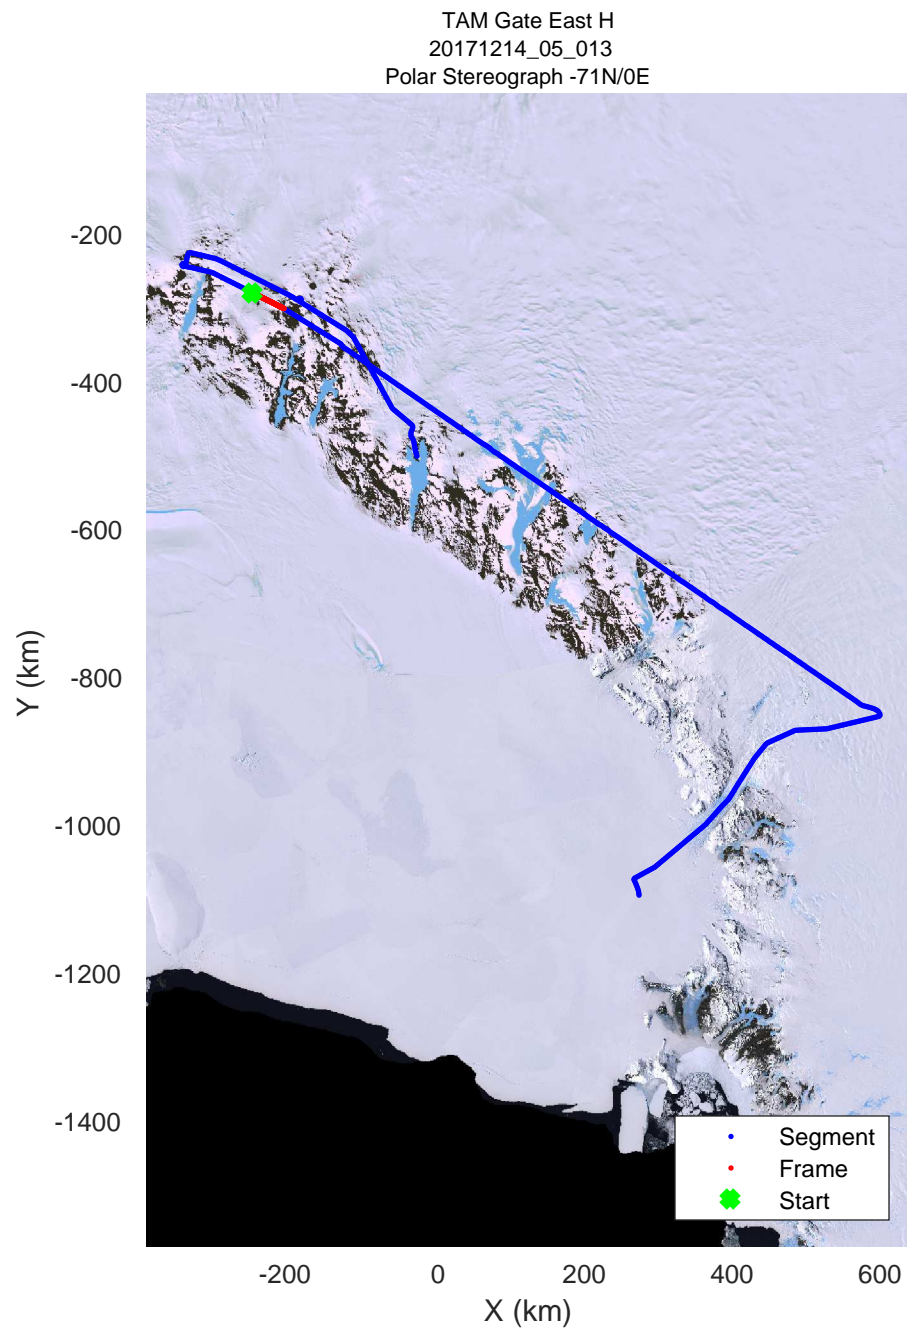

rds 2017_Antarctica_Basler: "TAM Gate East H" 20171214_05_011: 03:03:52.8 to 03:13:11.2 GPS

rds 2017_Antarctica_Basler: "TAM Gate East H" 20171214_05_012: 03:13:11.4 to 03:22:05.4 GPS

rds 2017_Antarctica_Basler: "TAM Gate East H" 20171214_05_012: 03:13:11.4 to 03:22:05.4 GPS