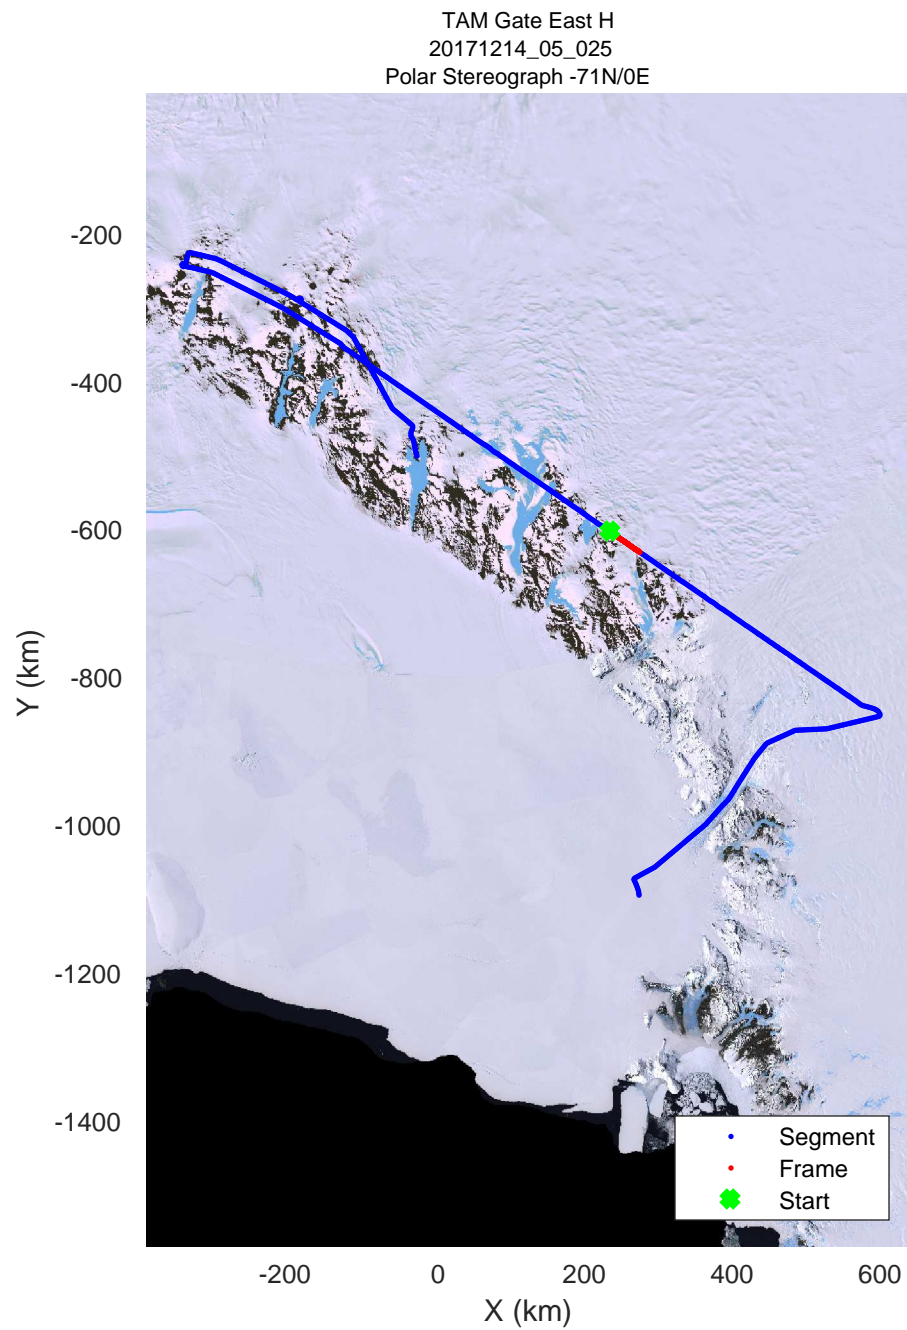

rds 2017_Antarctica_Basler: "TAM Gate East H" 20171214_05_023: 04:49:04.1 to 04:57:52.2 GPS

rds 2017_Antarctica_Basler: "TAM Gate East H" 20171214_05_024: 04:57:52.4 to 05:06:33.8 GPS

rds 2017_Antarctica_Basler: "TAM Gate East H" 20171214_05_024: 04:57:52.4 to 05:06:33.8 GPS

rds 2017_Antarctica_Basler: "TAM Gate East H" 20171214_05_025: 05:06:34.0 to 05:15:11.2 GPS

rds 2017_Antarctica_Basler: "TAM Gate East H" 20171214_05_025: 05:06:34.0 to 05:15:11.2 GPS

rds 2017_Antarctica_Basler: "TAM Gate East H" 20171214_05_026: 05:15:11.3 to 05:23:47.0 GPS