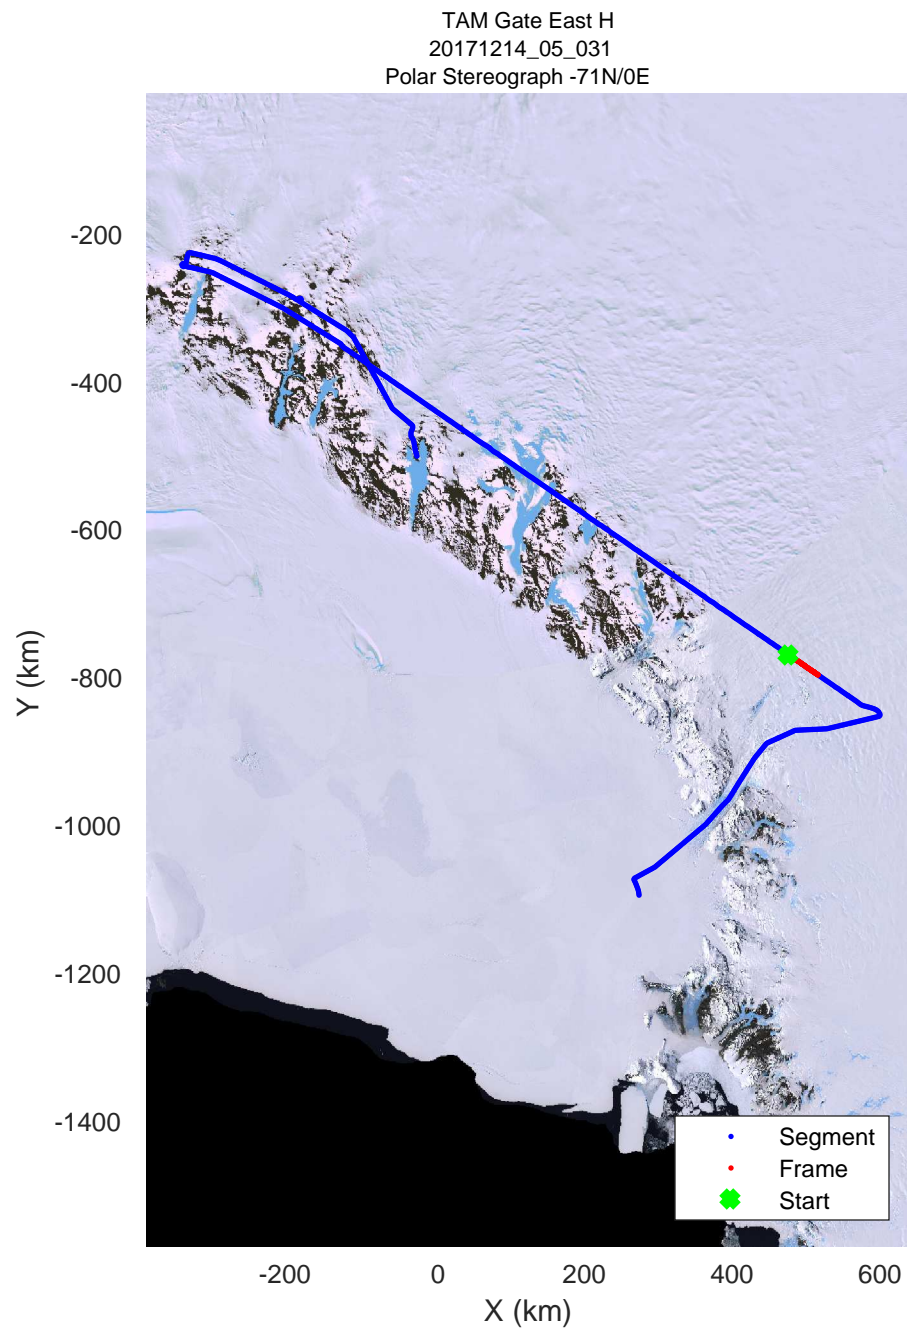

rds 2017_Antarctica_Basler: "TAM Gate East H" 20171214_05_029: 05:40:51.6 to 05:49:36.0 GPS

rds 2017_Antarctica_Basler: "TAM Gate East H" 20171214_05_030: 05:49:36.1 to 05:58:30.0 GPS

rds 2017_Antarctica_Basler: "TAM Gate East H" 20171214_05_030: 05:49:36.1 to 05:58:30.0 GPS

rds 2017_Antarctica_Basler: "TAM Gate East H" 20171214_05_031: 05:58:30.1 to 06:07:33.2 GPS

rds 2017_Antarctica_Basler: "TAM Gate East H" 20171214_05_031: 05:58:30.1 to 06:07:33.2 GPS

rds 2017_Antarctica_Basler: "TAM Gate East H" 20171214_05_032: 06:07:33.3 to 06:16:37.9 GPS