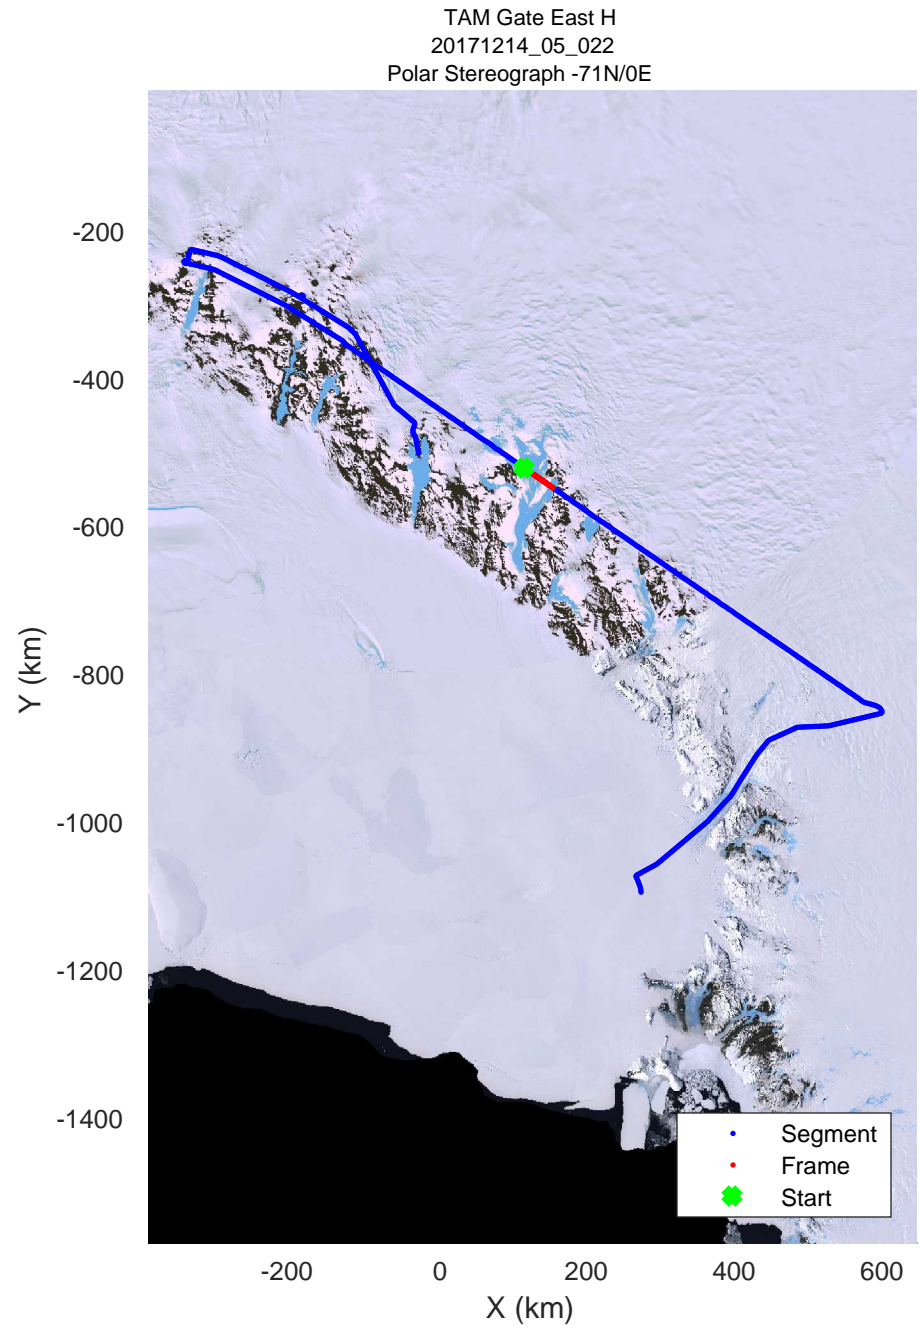

rds 2017_Antarctica_Basler: "TAM Gate East H" 20171214_05_020: 04:22:57.8 to 04:31:42.1 GPS

rds 2017_Antarctica_Basler: "TAM Gate East H" 20171214_05_021: 04:31:42.3 to 04:40:25.5 GPS

rds 2017_Antarctica_Basler: "TAM Gate East H" 20171214_05_021: 04:31:42.3 to 04:40:25.5 GPS

rds 2017_Antarctica_Basler: "TAM Gate East H" 20171214_05_022: 04:40:25.7 to 04:49:03.9 GPS

rds 2017_Antarctica_Basler: "TAM Gate East H" 20171214_05_022: 04:40:25.7 to 04:49:03.9 GPS

rds 2017_Antarctica_Basler: "TAM Gate East H" 20171214_05_023: 04:49:04.1 to 04:57:52.2 GPS