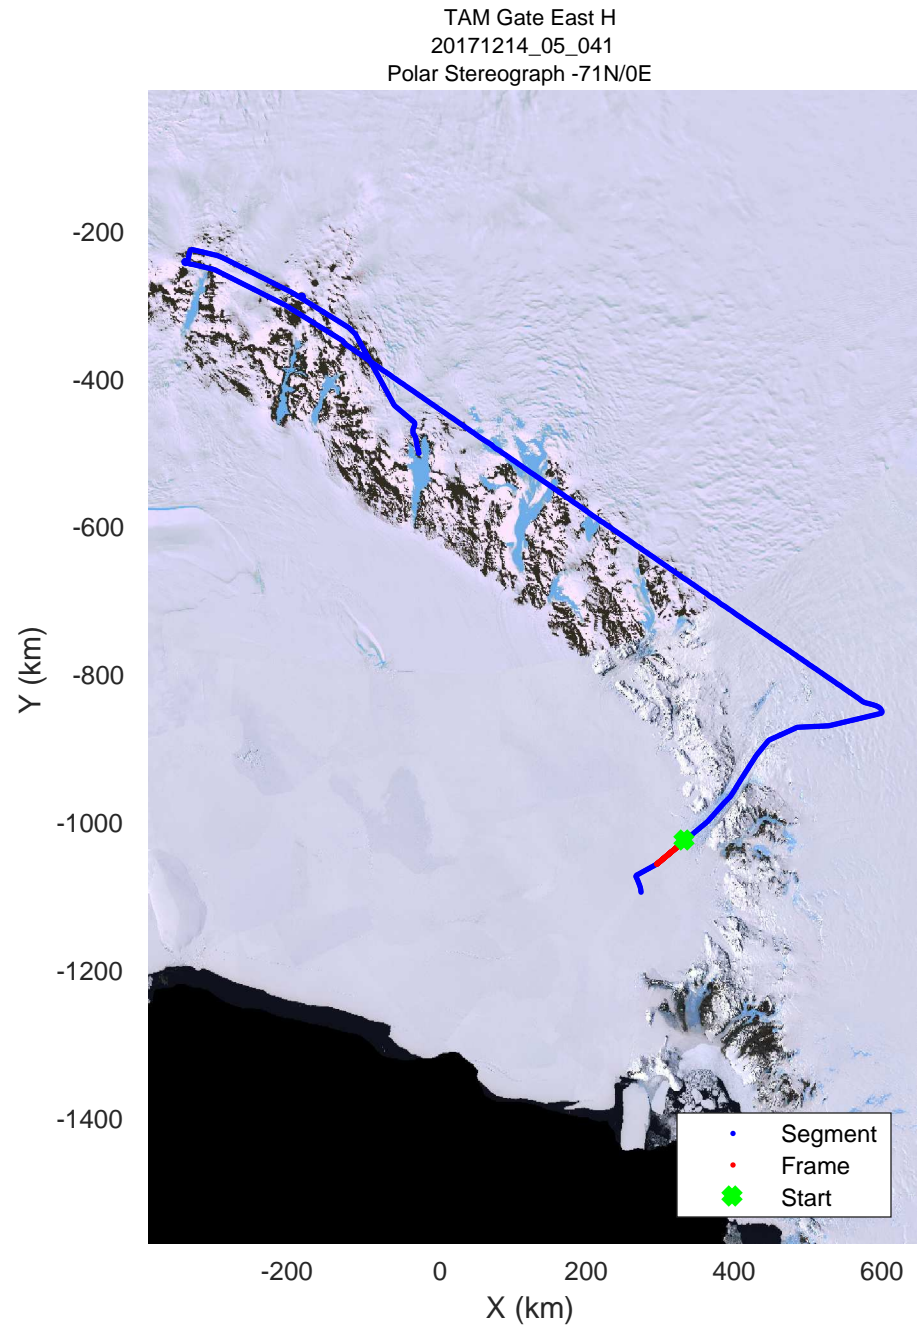

rds 2017_Antarctica_Basler: "TAM Gate East H" 20171214_05_037: 06:52:41.1 to 07:01:41.5 GPS

rds 2017_Antarctica_Basler: "TAM Gate East H" 20171214_05_037: 06:52:41.1 to 07:01:41.5 GPS

rds 2017_Antarctica_Basler: "TAM Gate East H" 20171214_05_038: 07:01:41.9 to 07:10:53.1 GPS

rds 2017_Antarctica_Basler: "TAM Gate East H" 20171214_05_038: 07:01:41.9 to 07:10:53.1 GPS

rds 2017_Antarctica_Basler: "TAM Gate East H" 20171214_05_039: 07:10:53.2 to 07:19:49.6 GPS

rds 2017_Antarctica_Basler: "TAM Gate East H" 20171214_05_039: 07:10:53.2 to 07:19:49.6 GPS

rds 2017_Antarctica_Basler: "TAM Gate East H" 20171214_05_040: 07:19:49.9 to 07:29:03.9 GPS

rds 2017_Antarctica_Basler: "TAM Gate East H" 20171214_05_040: 07:19:49.9 to 07:29:03.9 GPS

rds 2017_Antarctica_Basler: "TAM Gate East H" 20171214_05_041: 07:29:04.0 to 07:38:31.5 GPS