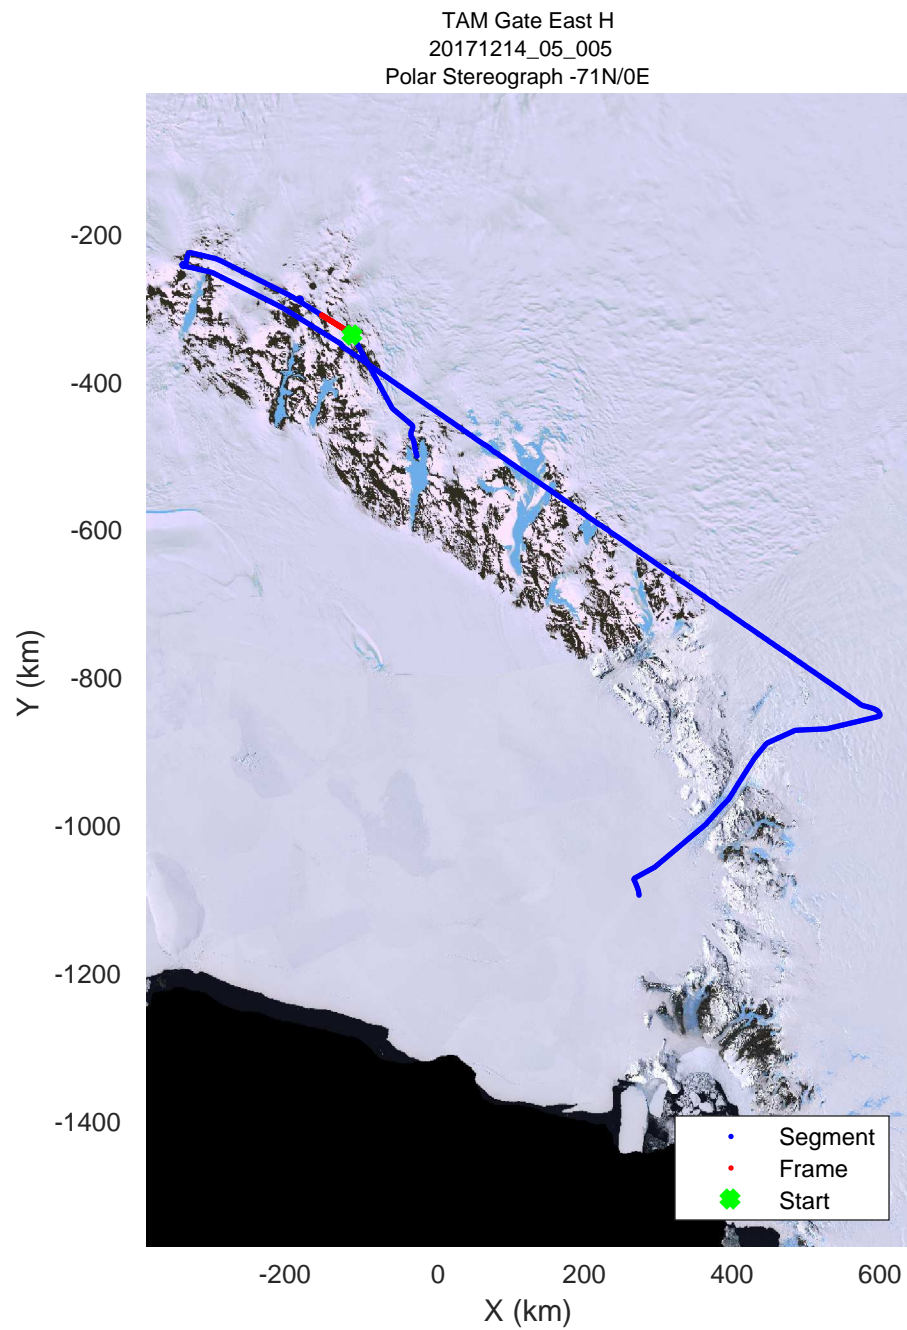

rds 2017_Antarctica_Basler: "TAM Gate East H" 20171214_05_002: 01:36:29.1 to 01:46:07.2 GPS

rds 2017_Antarctica_Basler: "TAM Gate East H" 20171214_05_003: 01:46:07.4 to 01:55:01.6 GPS

rds 2017_Antarctica_Basler: "TAM Gate East H" 20171214_05_003: 01:46:07.4 to 01:55:01.6 GPS

rds 2017_Antarctica_Basler: "TAM Gate East H" 20171214_05_004: 01:55:01.7 to 02:05:19.1 GPS

rds 2017_Antarctica_Basler: "TAM Gate East H" 20171214_05_004: 01:55:01.7 to 02:05:19.1 GPS

rds 2017_Antarctica_Basler: "TAM Gate East H" 20171214_05_005: 02:05:19.3 to 02:15:31.4 GPS