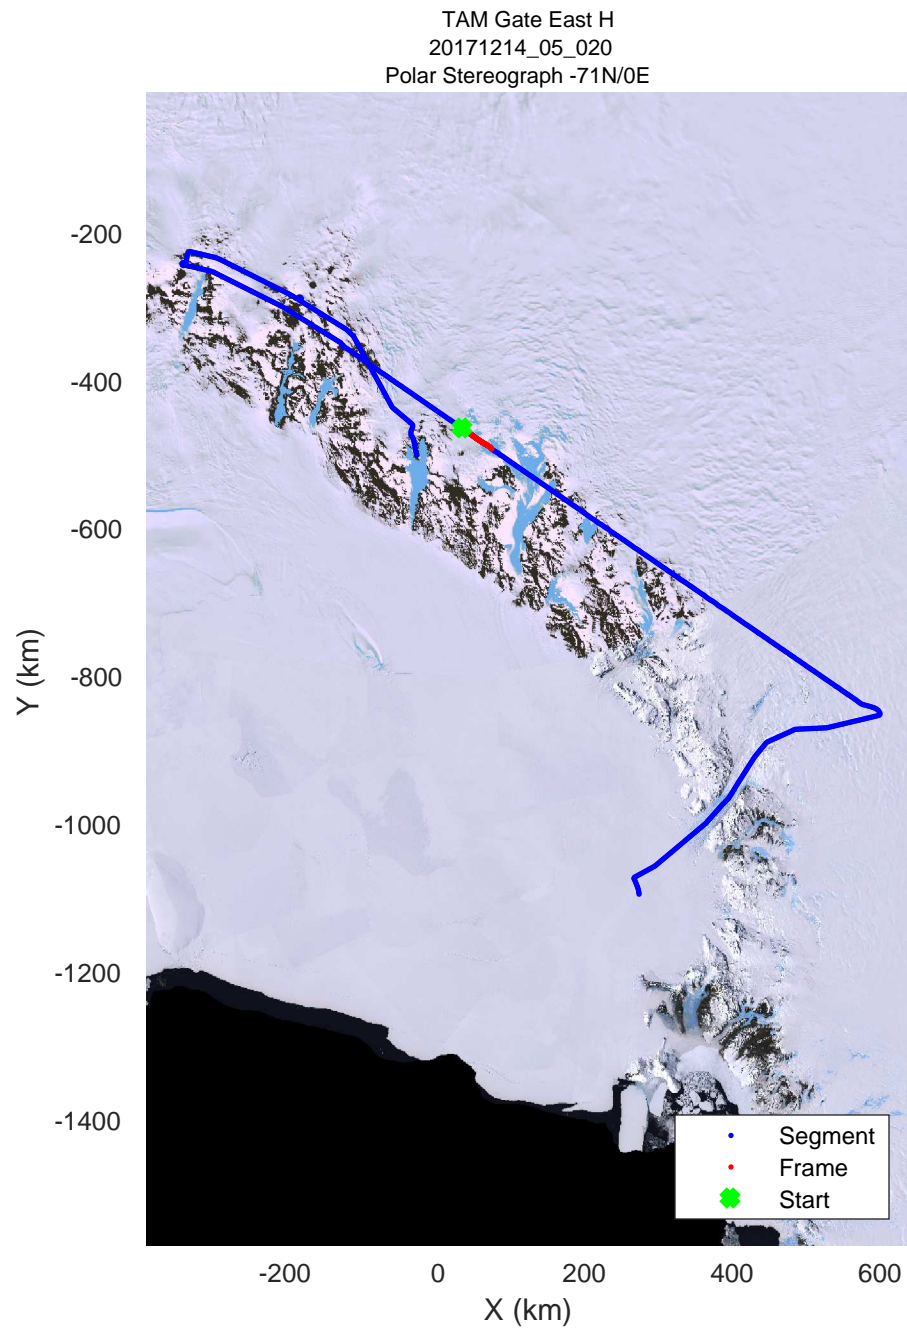

rds 2017_Antarctica_Basler: "TAM Gate East H" 20171214_05_017: 03:57:04.9 to 04:05:54.9 GPS

rds 2017_Antarctica_Basler: "TAM Gate East H" 20171214_05_018: 04:05:55.1 to 04:14:23.0 GPS

rds 2017_Antarctica_Basler: "TAM Gate East H" 20171214_05_018: 04:05:55.1 to 04:14:23.0 GPS

rds 2017_Antarctica_Basler: "TAM Gate East H" 20171214_05_019: 04:14:23.1 to 04:22:57.6 GPS

rds 2017_Antarctica_Basler: "TAM Gate East H" 20171214_05_019: 04:14:23.1 to 04:22:57.6 GPS

rds 2017_Antarctica_Basler: "TAM Gate East H" 20171214_05_020: 04:22:57.8 to 04:31:42.1 GPS