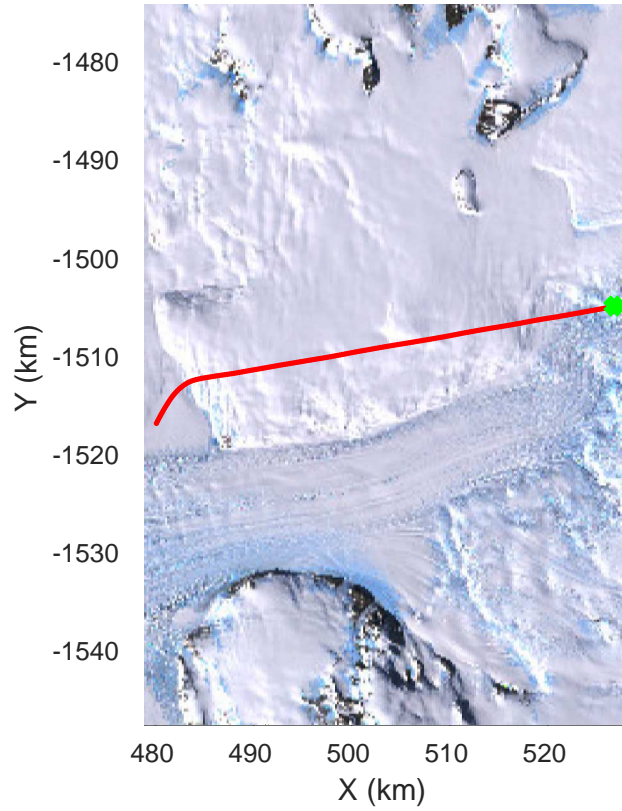

rds 2017_Antarctica_Basler: "David A" 20171205_03_004: -1:41:11.8 to -1:51:02.4 GPS