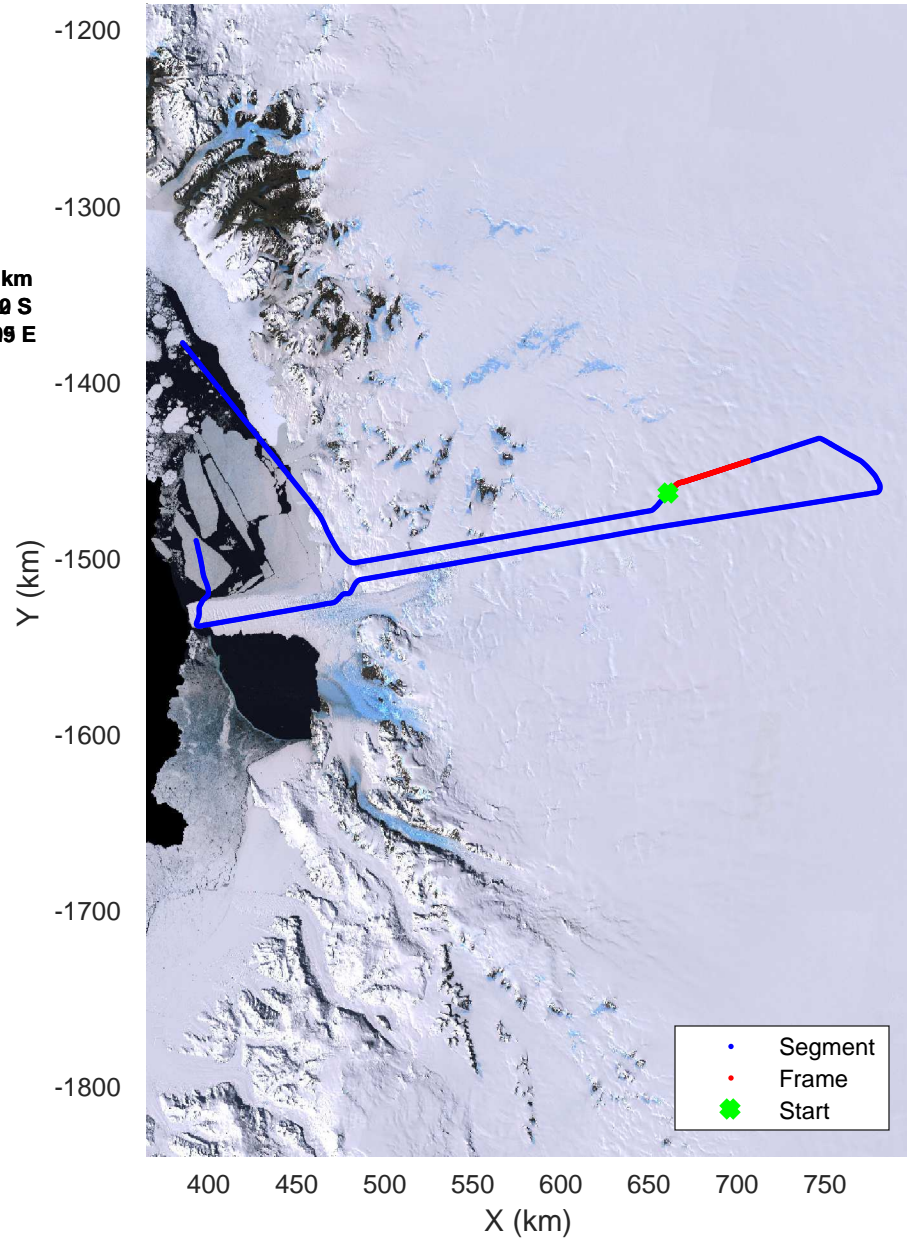

David A
20171205_03_007
Polar Stereograph -71N/0E

rds 2017_Antarctica_Basler: "David A" 20171205_03_007: 00:10:15.5 to 00:19:36.0 GPS

rds 2017_Antarctica_Basler: "David A" 20171205_03_007: 00:10:15.5 to 00:19:36.0 GPS

rds 2017_Antarctica_Basler: "David A" 20171205_03_004: -1:41:11.8 to -1:51:02.4 GPS

David A
20171205_03_008
Polar Stereograph -71N/0E

rds 2017_Antarctica_Basler: "David A" 20171205_03_008: 00:19:36.1 to 00:29:02.3 GPS