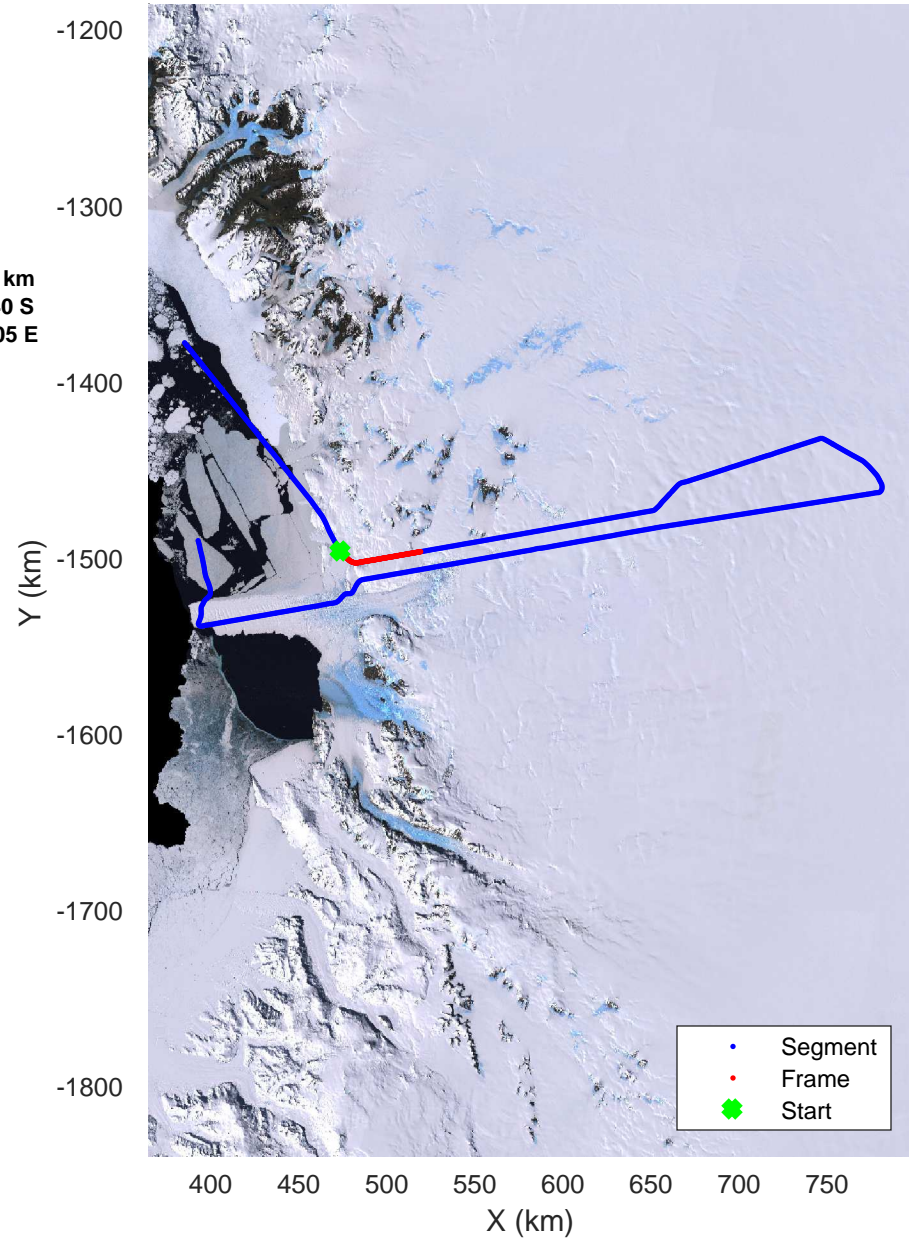

rds 2017_Antarctica_Basler: "David A" 20171205_03_002: -1:23:30.6 to -1:32:14.0 GPS

rds 2017_Antarctica_Basler: "David A" 20171205_03_002: -1:23:30.6 to -1:32:14.0 GPS

David A
20171205_03_003
Polar Stereograph -71N/0E

Data Frame ID: 20171205_03_003

Data Frame ID: 20171205_03_003

rds 2017_Antarctica_Basler: "David A" 20171205_03_003: -1:32:14.2 to -1:41:11.6 GPS

David A
20171205_03_004
Polar Stereograph -71N/0E

Data Frame ID: 20171205_03_004

Data Frame ID: 20171205_03_004

rds 2017_Antarctica_Basler: "David A" 20171205_03_004: -1:41:11.8 to -1:51:02.4 GPS

David A
20171205_03_005
Polar Stereograph -71N/0E

rds 2017_Antarctica_Basler: "David A" 20171205_03_005: -1:51:02.6 to 00:00:49.4 GPS