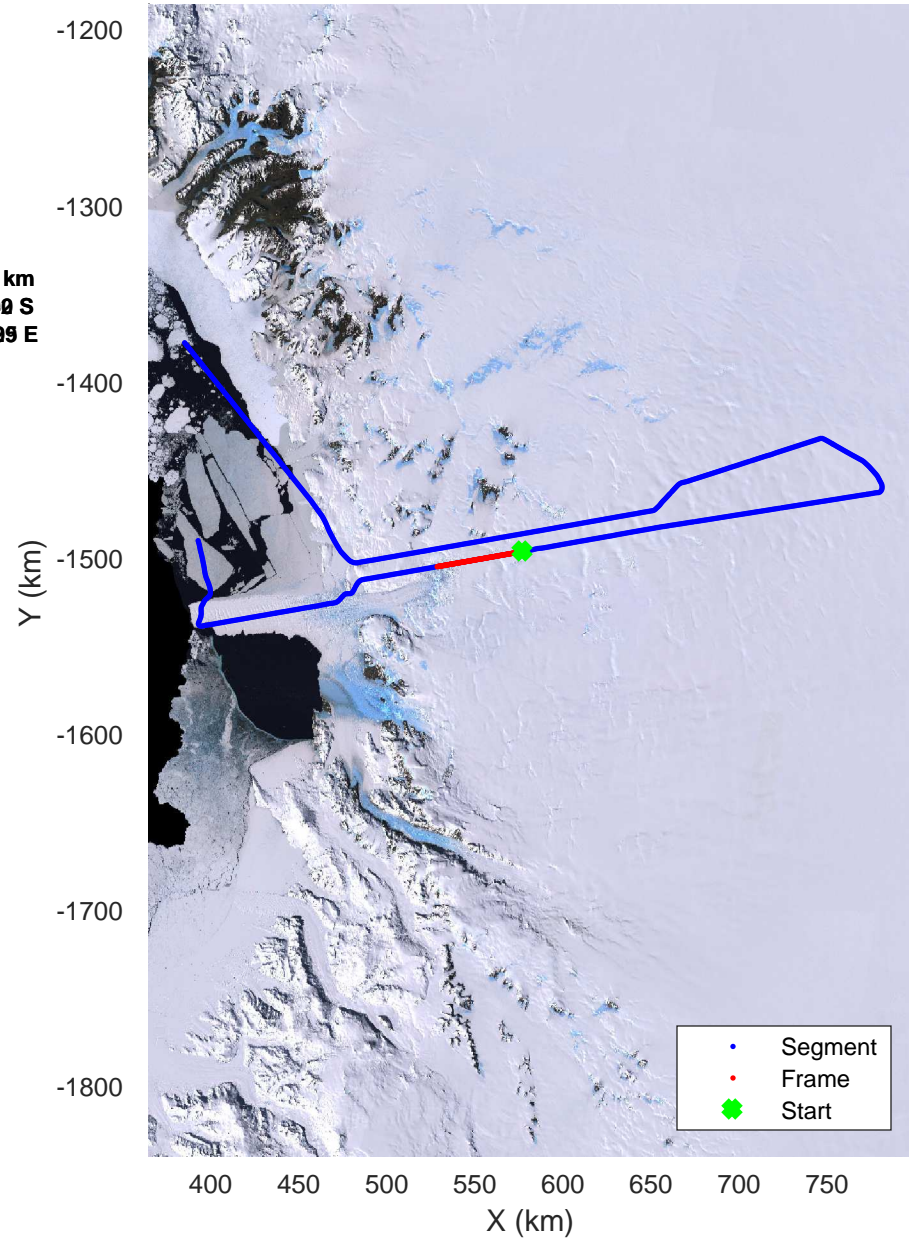

rds 2017_Antarctica_Basler: "David A" 20171205_03_004: -1:41:11.8 to -1:51:02.4 GPS

David A
20171205_03_014
Polar Stereograph -71N/0E

rds 2017_Antarctica_Basler: "David A" 20171205_03_014: 01:14:46.5 to 01:24:07.7 GPS

rds 2017_Antarctica_Basler: "David A" 20171205_03_014: 01:14:46.5 to 01:24:07.7 GPS

rds 2017_Antarctica_Basler: "David A" 20171205_03_004: -1:41:11.8 to -1:51:02.4 GPS

David A
20171205_03_015
Polar Stereograph -71N/0E