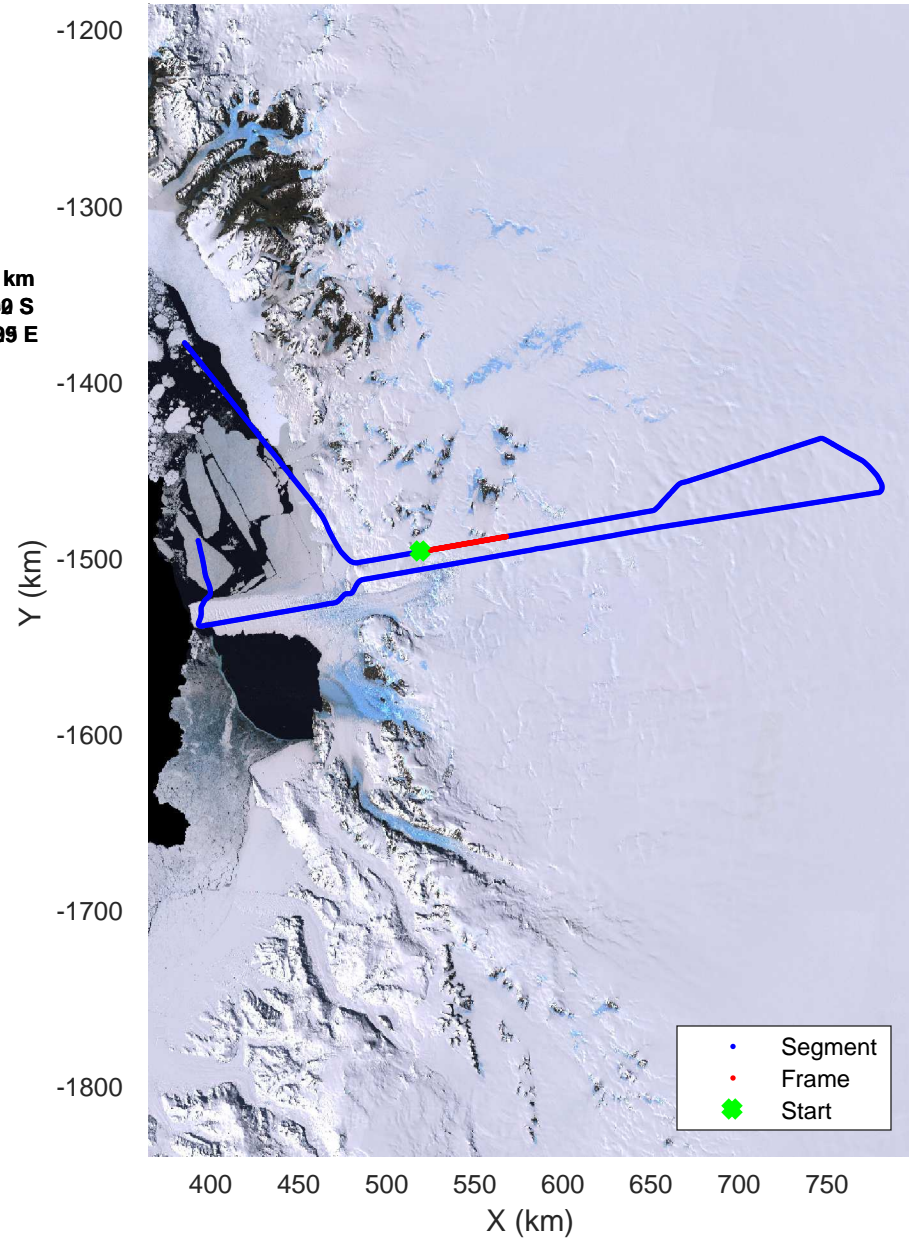

rds 2017_Antarctica_Basler: "David A" 20171205_03_002: -1:23:30.6 to -1:32:14.0 GPS

rds 2017_Antarctica_Basler: "David A" 20171205_03_002: -1:23:30.6 to -1:32:14.0 GPS

David A
20171205_03_003
Polar Stereograph -71N/0E

Data Frame ID: 20171205_03_003

Data Frame ID: 20171205_03_003

rds 2017_Antarctica_Basler: "David A" 20171205_03_003: -1:32:14.2 to -1:41:11.6 GPS

David A
20171205_03_004
Polar Stereograph -71N/0E

Data Frame ID: 20171205_03_004

Data Frame ID: 20171205_03_004

rds 2017_Antarctica_Basler: "David A" 20171205_03_004: -1:41:11.8 to -1:51:02.4 GPS

David A
20171205_03_005
Polar Stereograph -71N/0E

rds 2017_Antarctica_Basler: "David A" 20171205_03_005: -1:51:02.6 to 00:00:49.4 GPS