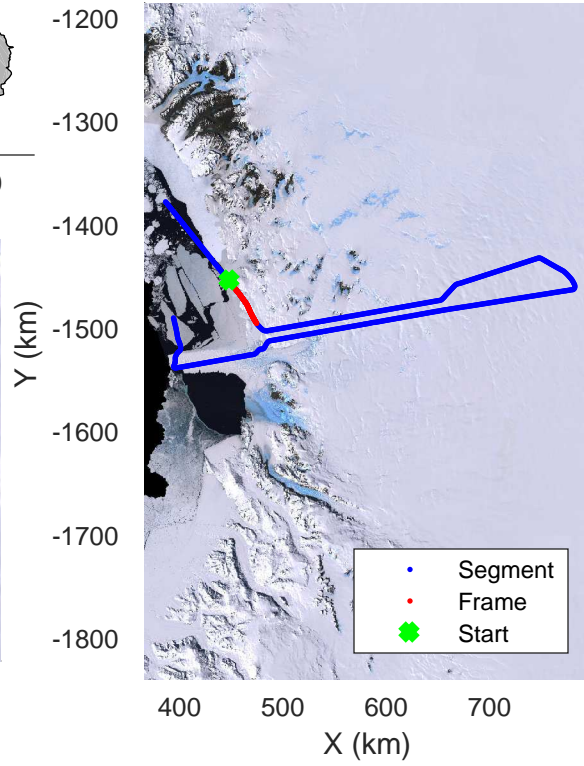

rds 2017_Antarctica_Basler: "David A" 20171205_03_002: -1:23:30.6 to -1:32:14.0 GPS

rds 2017_Antarctica_Basler: "David A" 20171205_03_002: -1:23:30.6 to -1:32:14.0 GPS

David A
20171205_03_003
Polar Stereograph -71N/0E