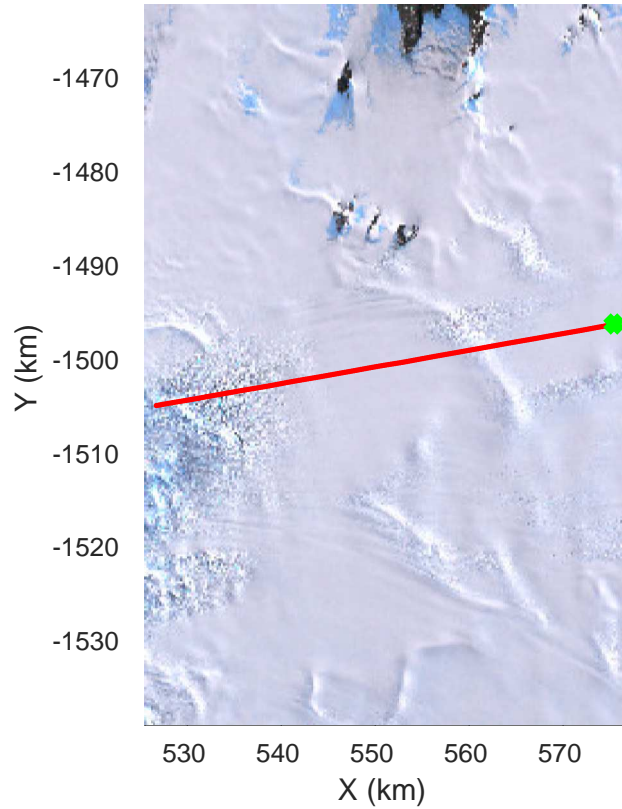

rds 2017_Antarctica_Basler: "David A" 20171205_03_004: -1:41:11.8 to -1:51:02.4 GPS