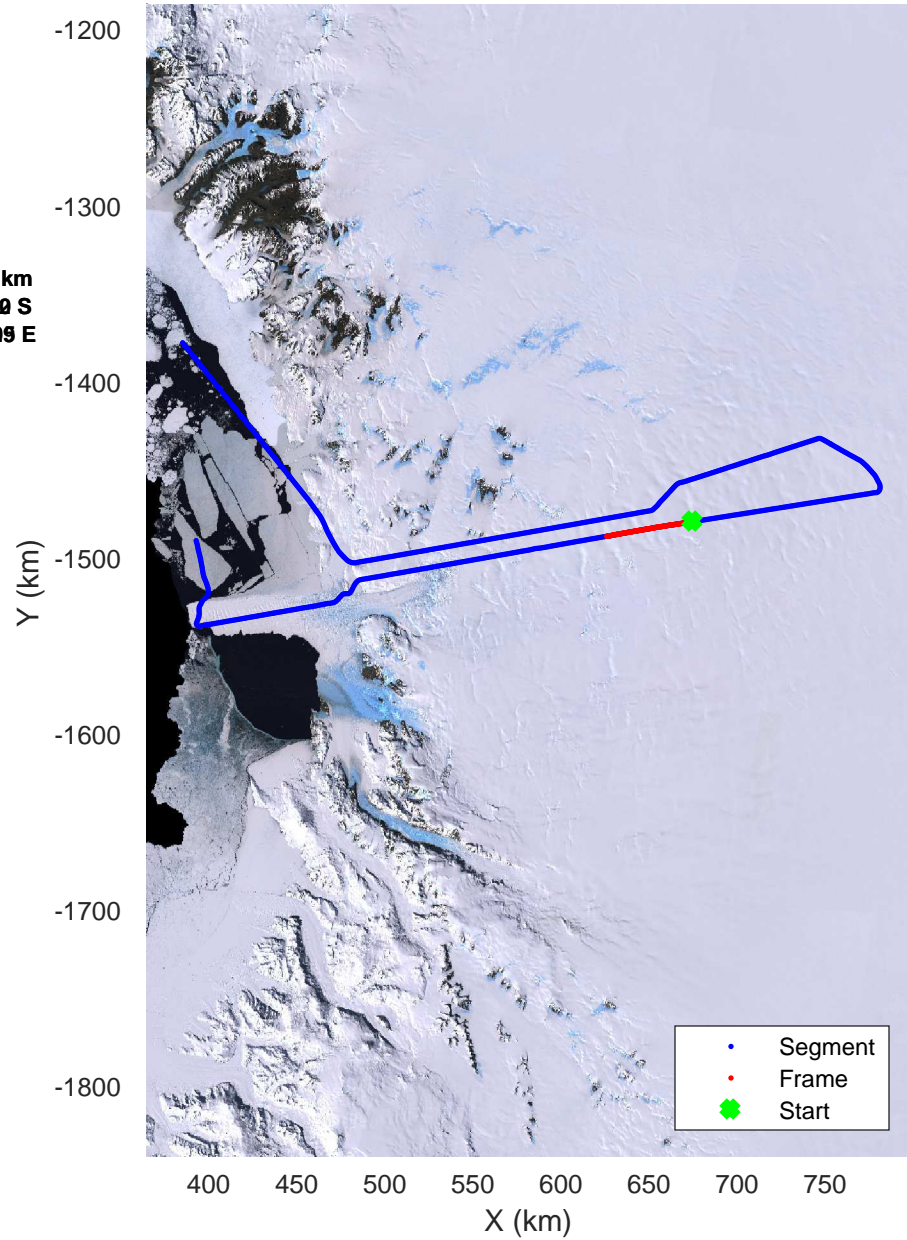

David A
20171205_03_013
Polar Stereograph -71N/0E