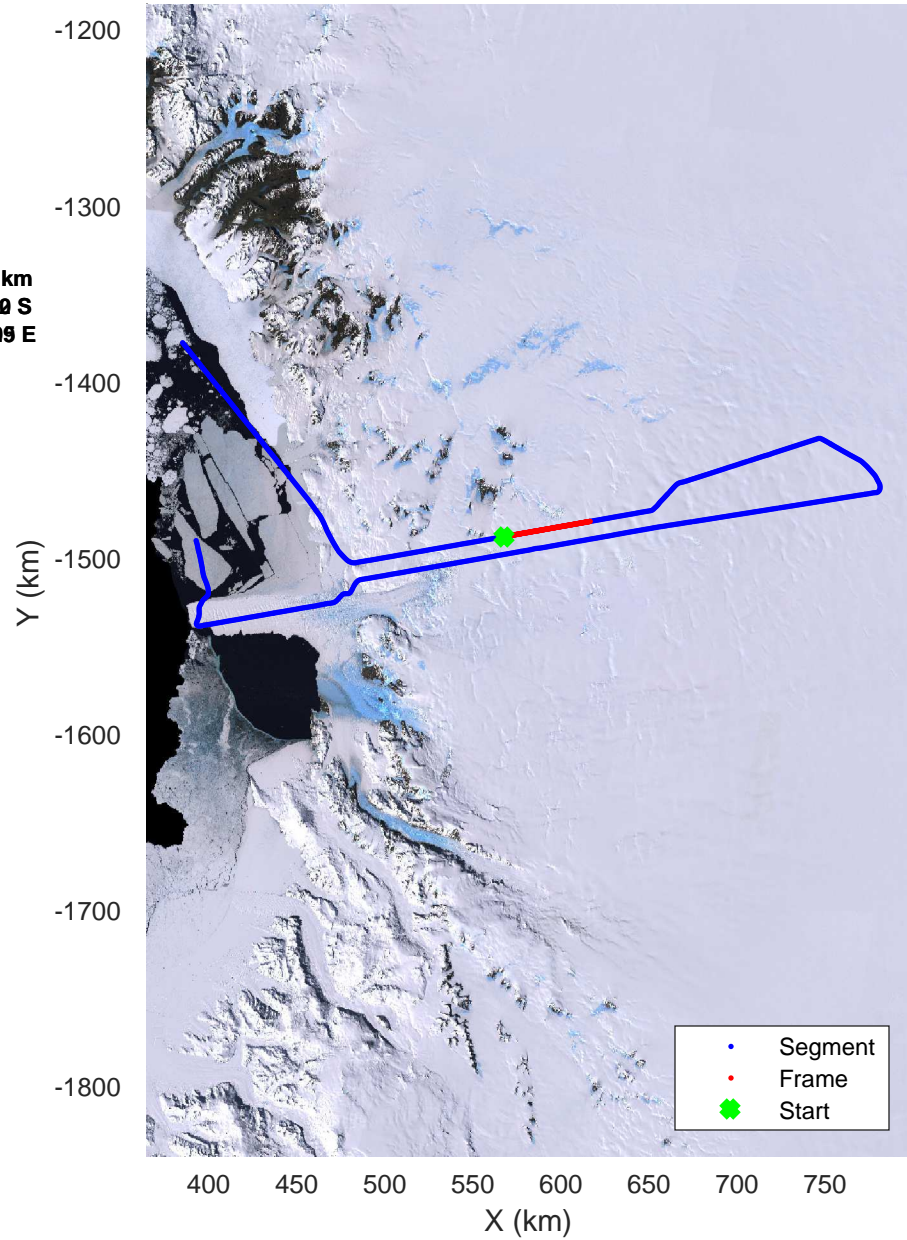

David A
20171205_03_006
Polar Stereograph -71N/0E