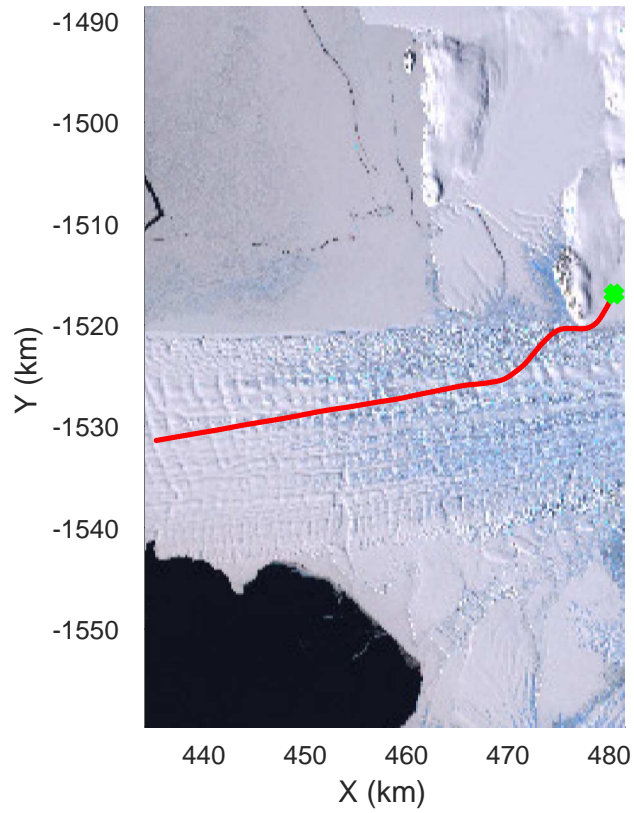

rds 2017_Antarctica_Basler: "David A" 20171205_03_004: -1:41:11.8 to -1:51:02.4 GPS