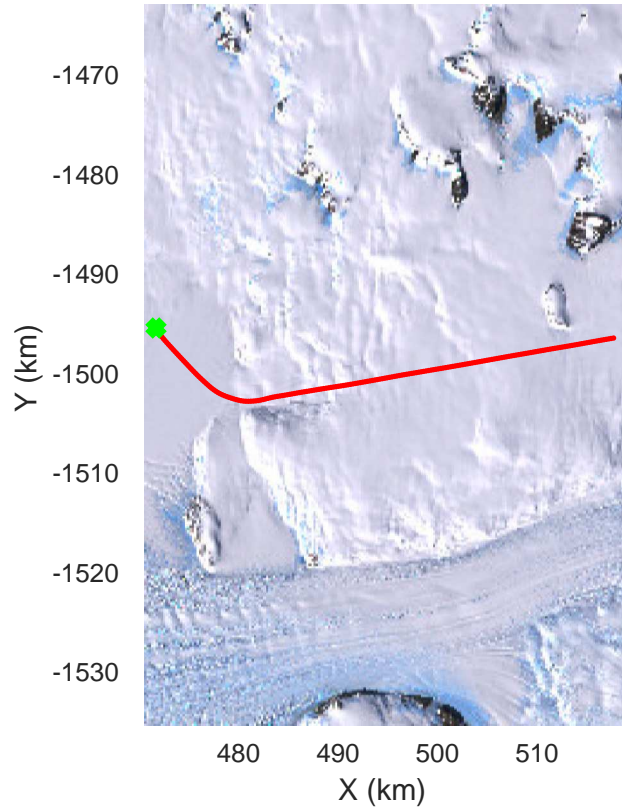

David A
20171205_03_001
Polar Stereograph -71N/0E

rds 2017_Antarctica_Basler: "David A" 20171205_03_001: -1:14:27.6 to -1:23:30.5 GPS

rds 2017_Antarctica_Basler: "David A" 20171205_03_001: -1:14:27.6 to -1:23:30.5 GPS

rds 2017_Antarctica_Basler: "David A" 20171205_03_002: -1:23:30.6 to -1:32:14.0 GPS

rds 2017_Antarctica_Basler: "David A" 20171205_03_002: -1:23:30.6 to -1:32:14.0 GPS

David A
20171205_03_003
Polar Stereograph -71N/0E

Data Frame ID: 20171205_03_003

Data Frame ID: 20171205_03_003

rds 2017_Antarctica_Basler: "David A" 20171205_03_003: -1:32:14.2 to -1:41:11.6 GPS

David A
20171205_03_004
Polar Stereograph -71N/0E

Data Frame ID: 20171205_03_004