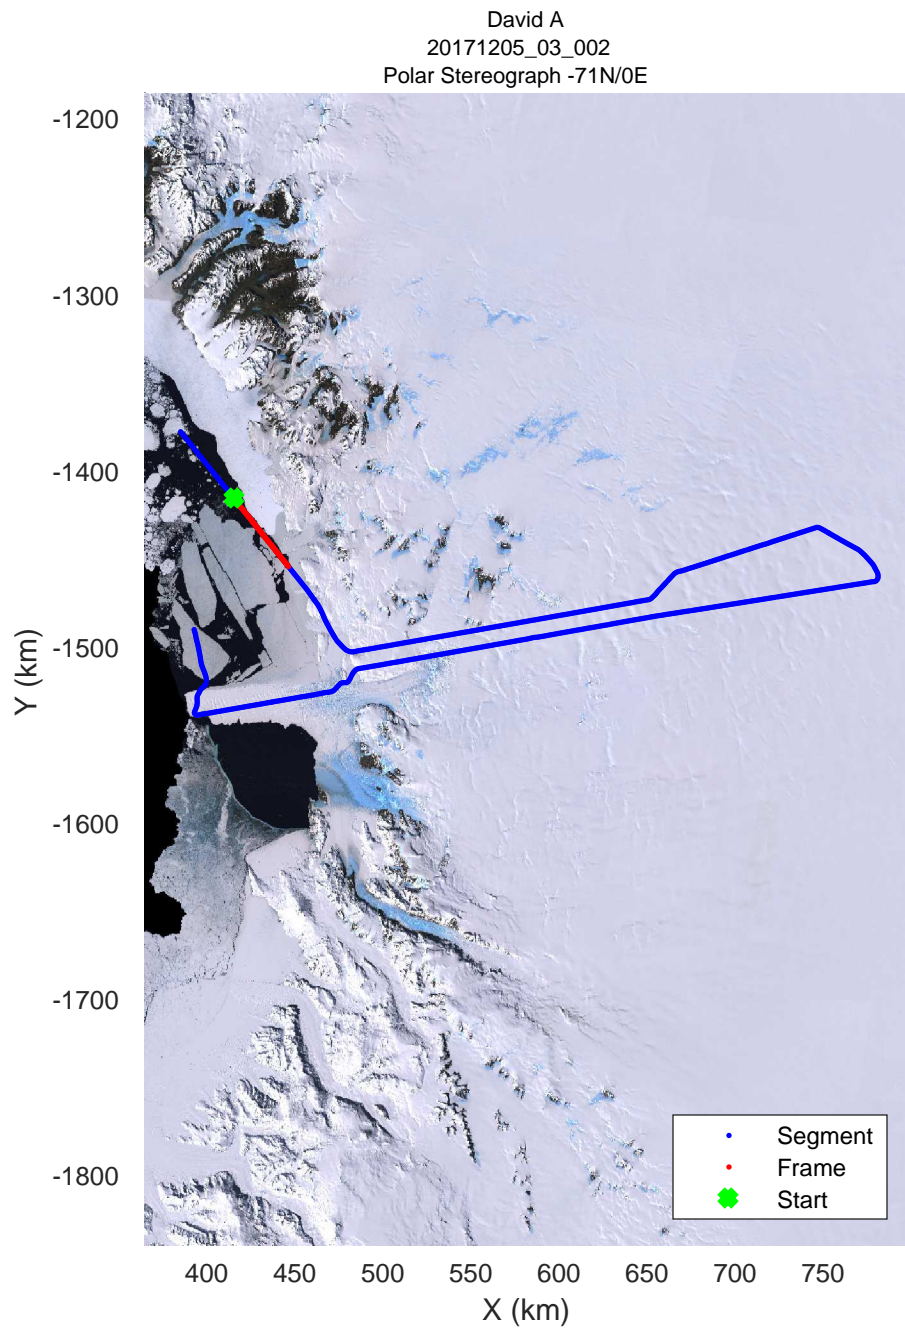

David A
20171205_03_001
Polar Stereograph -71N/0E

rds 2017_Antarctica_Basler: "David A" 20171205_03_001: -1:14:27.6 to -1:23:30.5 GPS

rds 2017_Antarctica_Basler: "David A" 20171205_03_001: -1:14:27.6 to -1:23:30.5 GPS

rds 2017_Antarctica_Basler: "David A" 20171205_03_002: -1:23:30.6 to -1:32:14.0 GPS

rds 2017_Antarctica_Basler: "David A" 20171205_03_002: -1:23:30.6 to -1:32:14.0 GPS

David A
20171205_03_003
Polar Stereograph -71N/0E

Data Frame ID: 20171205_03_003

Data Frame ID: 20171205_03_003

rds 2017_Antarctica_Basler: "David A" 20171205_03_003: -1:32:14.2 to -1:41:11.6 GPS

David A
20171205_03_004
Polar Stereograph -71N/0E

Data Frame ID: 20171205_03_004

Data Frame ID: 20171205_03_004

rds 2017_Antarctica_Basler: "David A" 20171205_03_004: -1:41:11.8 to -1:51:02.4 GPS

David A
20171205_03_005
Polar Stereograph -71N/0E

rds 2017_Antarctica_Basler: "David A" 20171205_03_005: -1:51:02.6 to 00:00:49.4 GPS