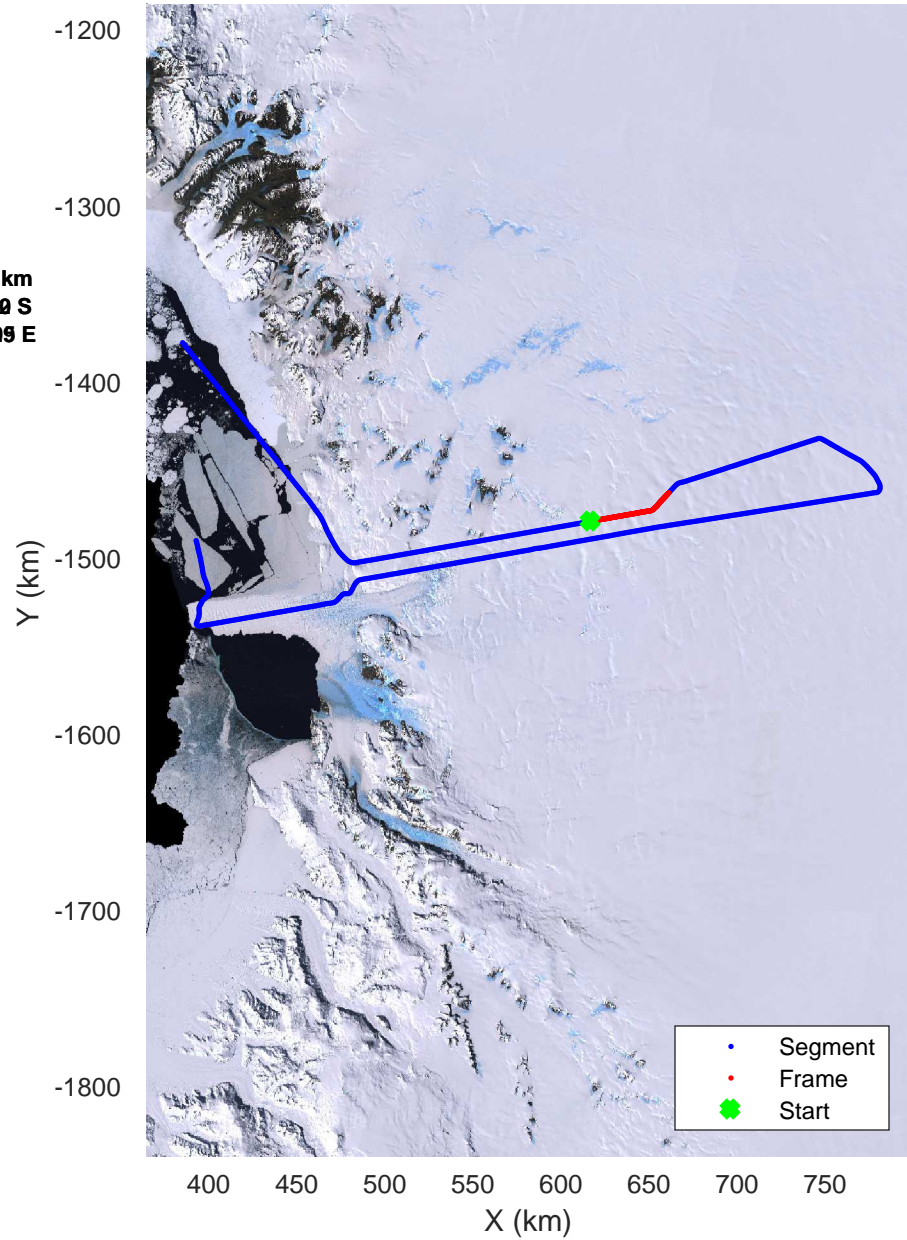

David A
20171205_03_007
Polar Stereograph -71N/0E