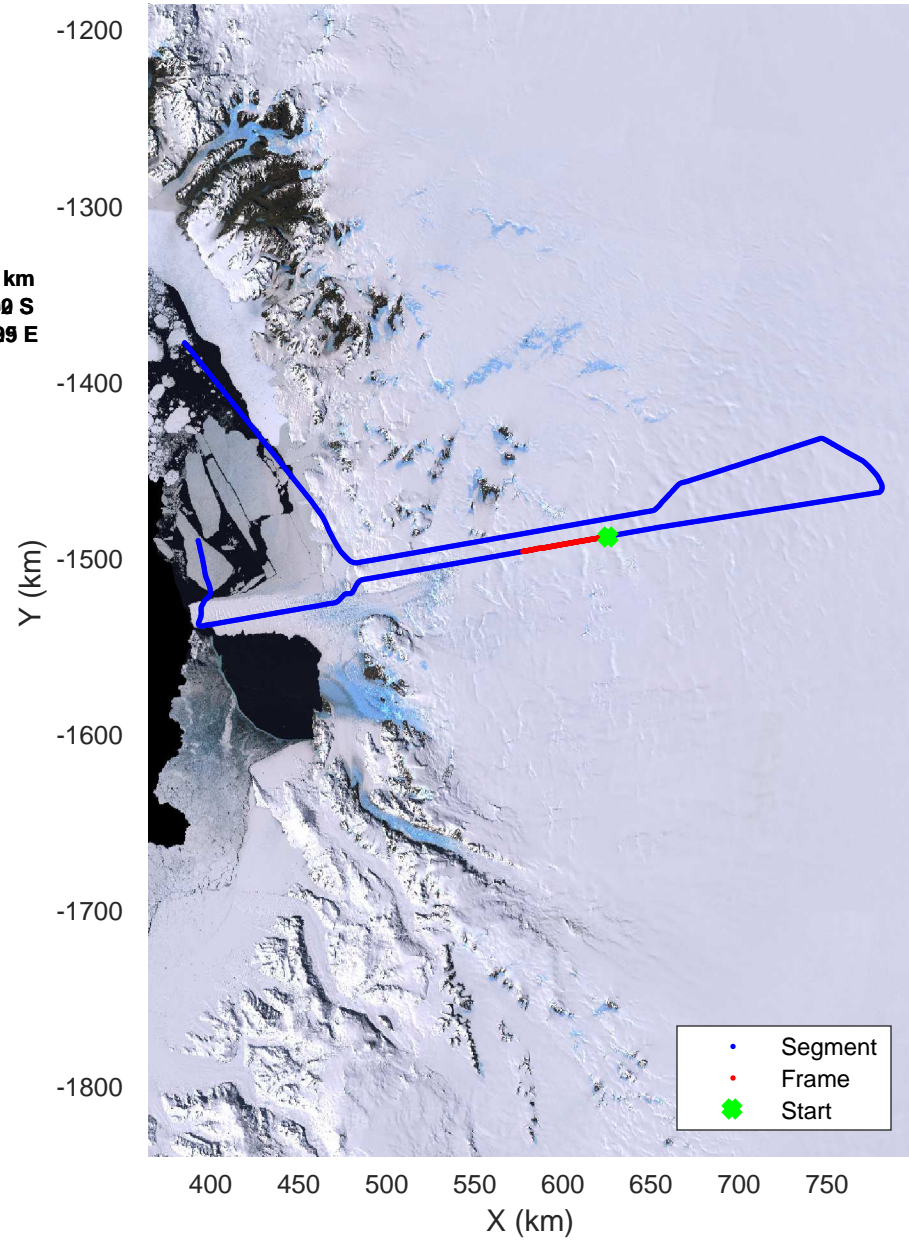

David A
20171205_03_013
Polar Stereograph -71N/0E

rds 2017_Antarctica_Basler: "David A" 20171205_03_013: 01:05:27.8 to 01:14:46.3 GPS

rds 2017_Antarctica_Basler: "David A" 20171205_03_013: 01:05:27.8 to 01:14:46.3 GPS

rds 2017_Antarctica_Basler: "David A" 20171205_03_004: -1:41:11.8 to -1:51:02.4 GPS

David A
20171205_03_014
Polar Stereograph -71N/0E

rds 2017_Antarctica_Basler: "David A" 20171205_03_014: 01:14:46.5 to 01:24:07.7 GPS

rds 2017_Antarctica_Basler: "David A" 20171205_03_014: 01:14:46.5 to 01:24:07.7 GPS

rds 2017_Antarctica_Basler: "David A" 20171205_03_004: -1:41:11.8 to -1:51:02.4 GPS

David A
20171205_03_015
Polar Stereograph -71N/0E