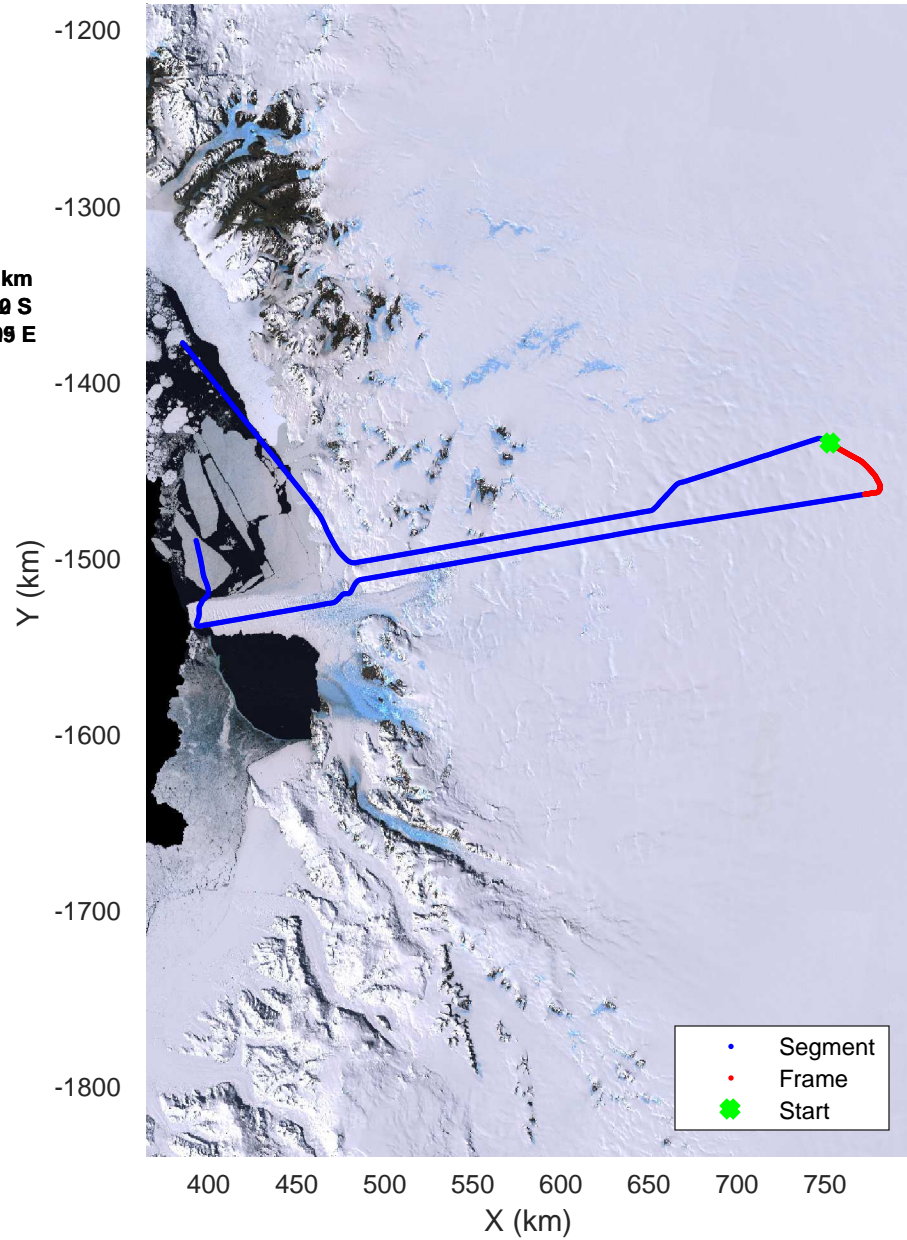

David A
20171205_03_010
Polar Stereograph -71N/0E