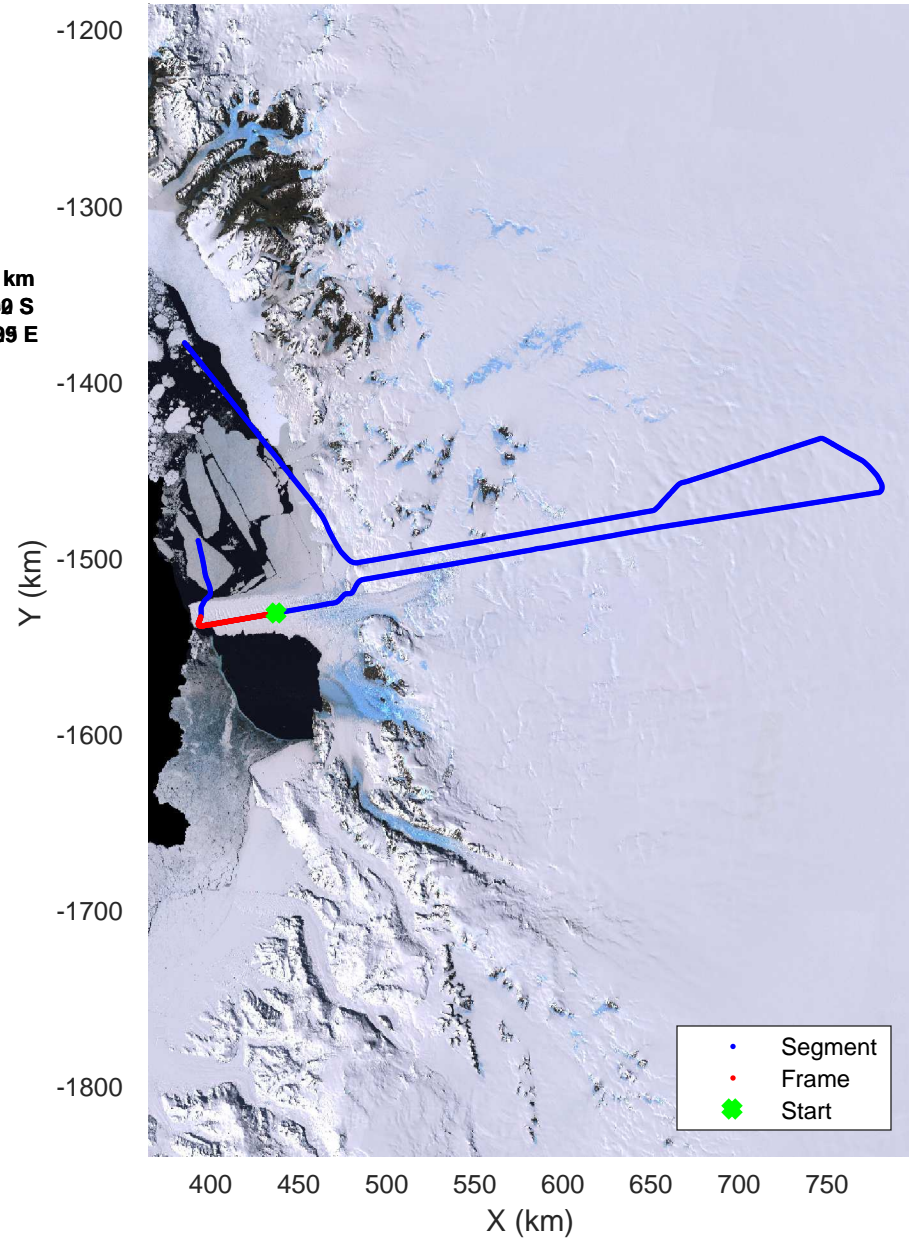

rds 2017_Antarctica_Basler: "David A" 20171205_03_014: 01:14:46.5 to 01:24:07.7 GPS

rds 2017_Antarctica_Basler: "David A" 20171205_03_004: -1:41:11.8 to -1:51:02.4 GPS

David A
20171205_03_015
Polar Stereograph -71N/0E

David A
20171205_03_016
Polar Stereograph -71N/0E

rds 2017_Antarctica_Basler: "David A" 20171205_03_016: 01:33:18.2 to 01:42:54.7 GPS

rds 2017_Antarctica_Basler: "David A" 20171205_03_016: 01:33:18.2 to 01:42:54.7 GPS

rds 2017_Antarctica_Basler: "David A" 20171205_03_004: -1:41:11.8 to -1:51:02.4 GPS

David A
20171205_03_017
Polar Stereograph -71N/0E

rds 2017_Antarctica_Basler: "David A" 20171205_03_017: 01:42:54.8 to 01:52:30.0 GPS

rds 2017_Antarctica_Basler: "David A" 20171205_03_017: 01:42:54.8 to 01:52:30.0 GPS

rds 2017_Antarctica_Basler: "David A" 20171205_03_004: -1:41:11.8 to -1:51:02.4 GPS

David A
20171205_03_018
Polar Stereograph -71N/0E