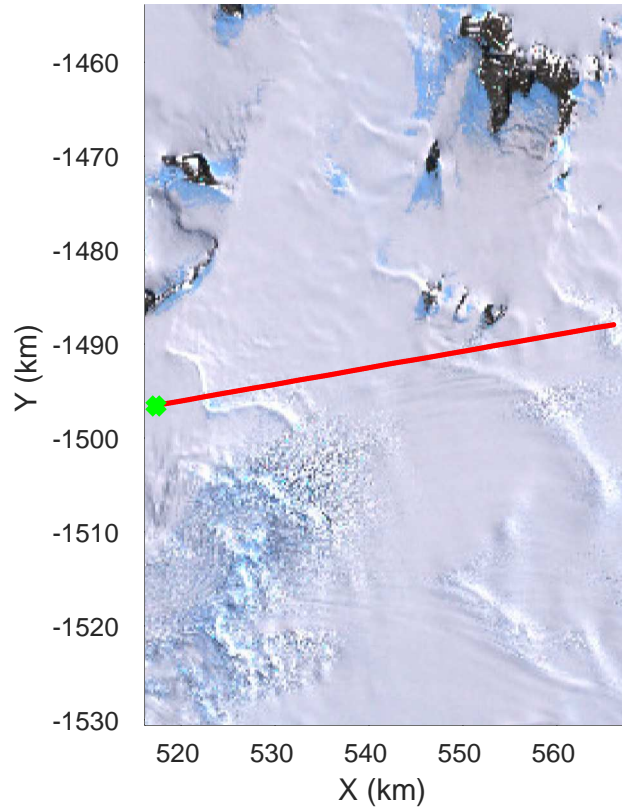

rds 2017_Antarctica_Basler: "David A" 20171205_03_002: -1:23:30.6 to -1:32:14.0 GPS

rds 2017_Antarctica_Basler: "David A" 20171205_03_002: -1:23:30.6 to -1:32:14.0 GPS

David A
20171205_03_003
Polar Stereograph -71N/0E

Data Frame ID: 20171205_03_003

Data Frame ID: 20171205_03_003

rds 2017_Antarctica_Basler: "David A" 20171205_03_003: -1:32:14.2 to -1:41:11.6 GPS

David A
20171205_03_004
Polar Stereograph -71N/0E

Data Frame ID: 20171205_03_004

Data Frame ID: 20171205_03_004

rds 2017_Antarctica_Basler: "David A" 20171205_03_004: -1:41:11.8 to -1:51:02.4 GPS

David A
20171205_03_005
Polar Stereograph -71N/0E

rds 2017_Antarctica_Basler: "David A" 20171205_03_005: -1:51:02.6 to 00:00:49.4 GPS