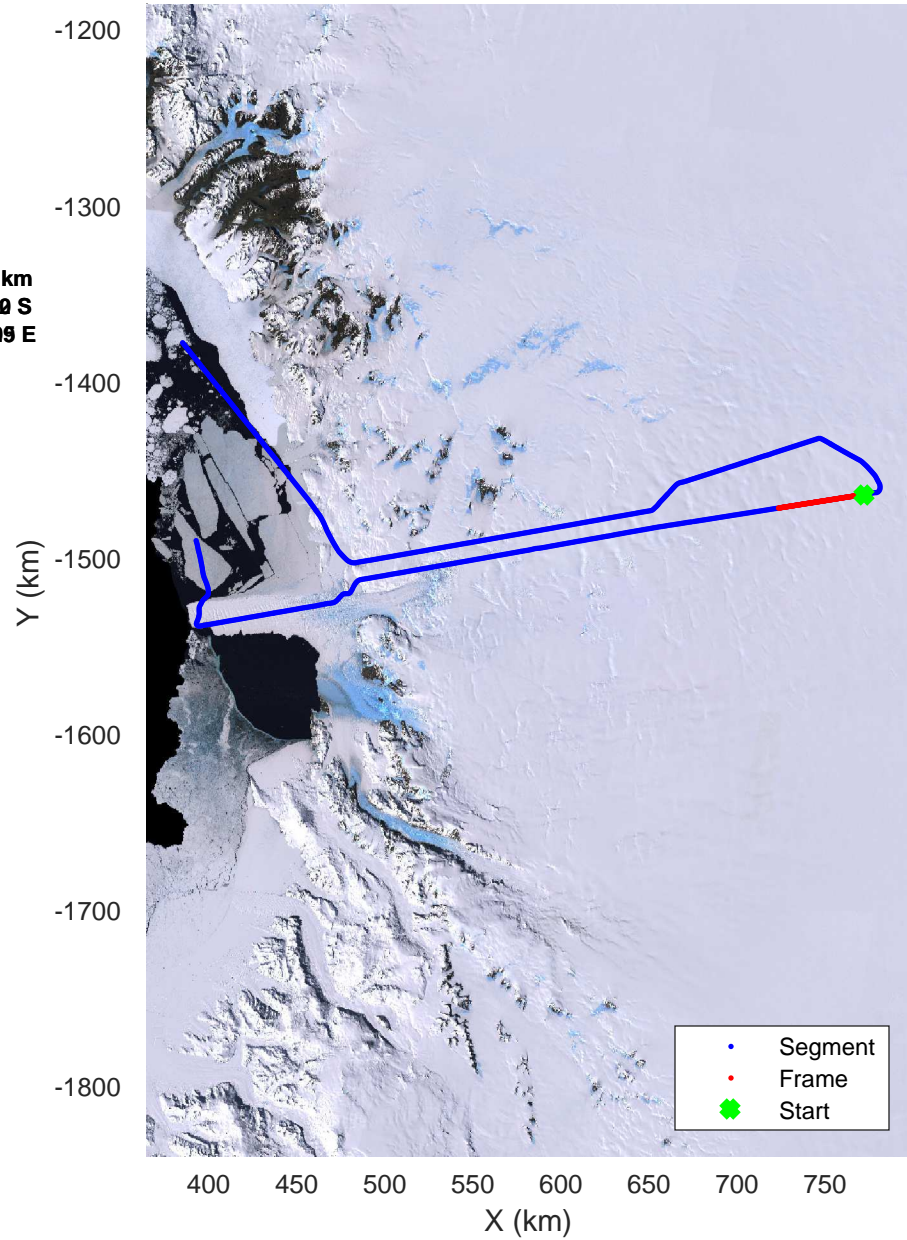

David A
20171205_03_011
Polar Stereograph -71N/0E