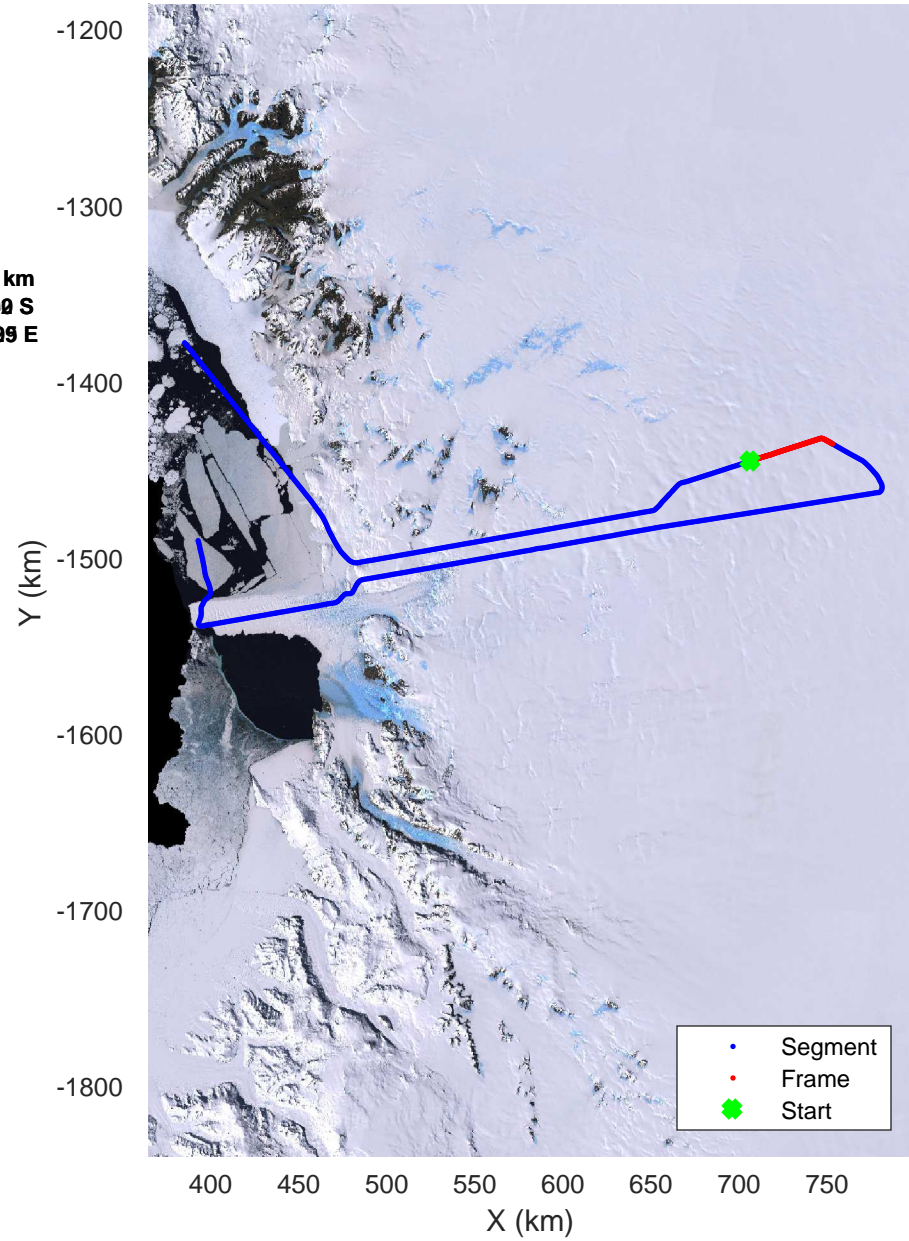

David A
20171205_03_009
Polar Stereograph -71N/0E