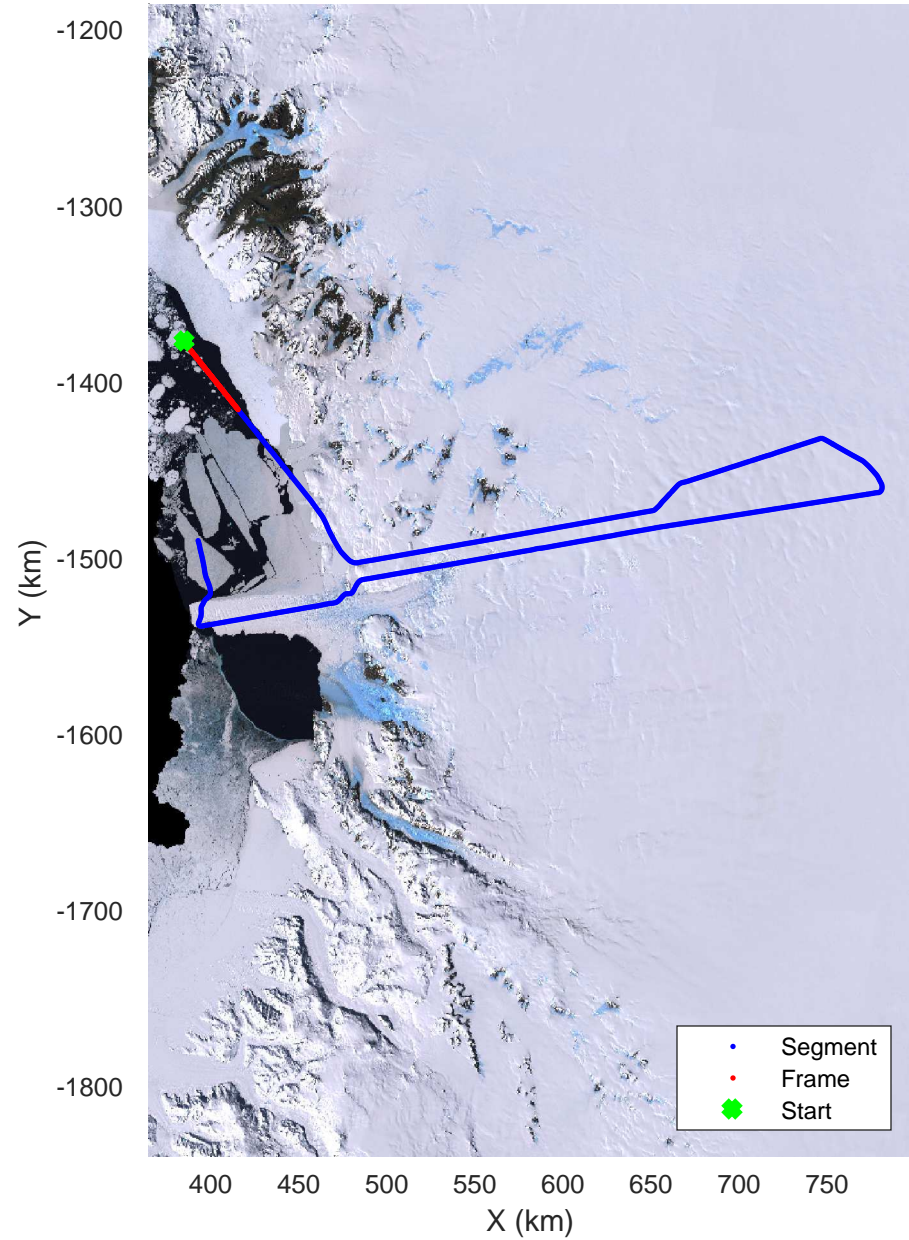

David A
20171205_03_001
Polar Stereograph -71N/0E

rds 2017_Antarctica_Basler: "David A" 20171205_03_001: -1:14:27.6 to -1:23:30.5 GPS

rds 2017_Antarctica_Basler: "David A" 20171205_03_001: -1:14:27.6 to -1:23:30.5 GPS

rds 2017_Antarctica_Basler: "David A" 20171205_03_002: -1:23:30.6 to -1:32:14.0 GPS

rds 2017_Antarctica_Basler: "David A" 20171205_03_002: -1:23:30.6 to -1:32:14.0 GPS

David A
20171205_03_003
Polar Stereograph -71N/0E

Data Frame ID: 20171205_03_003

Data Frame ID: 20171205_03_003

rds 2017_Antarctica_Basler: "David A" 20171205_03_003: -1:32:14.2 to -1:41:11.6 GPS

David A
20171205_03_004
Polar Stereograph -71N/0E

Data Frame ID: 20171205_03_004