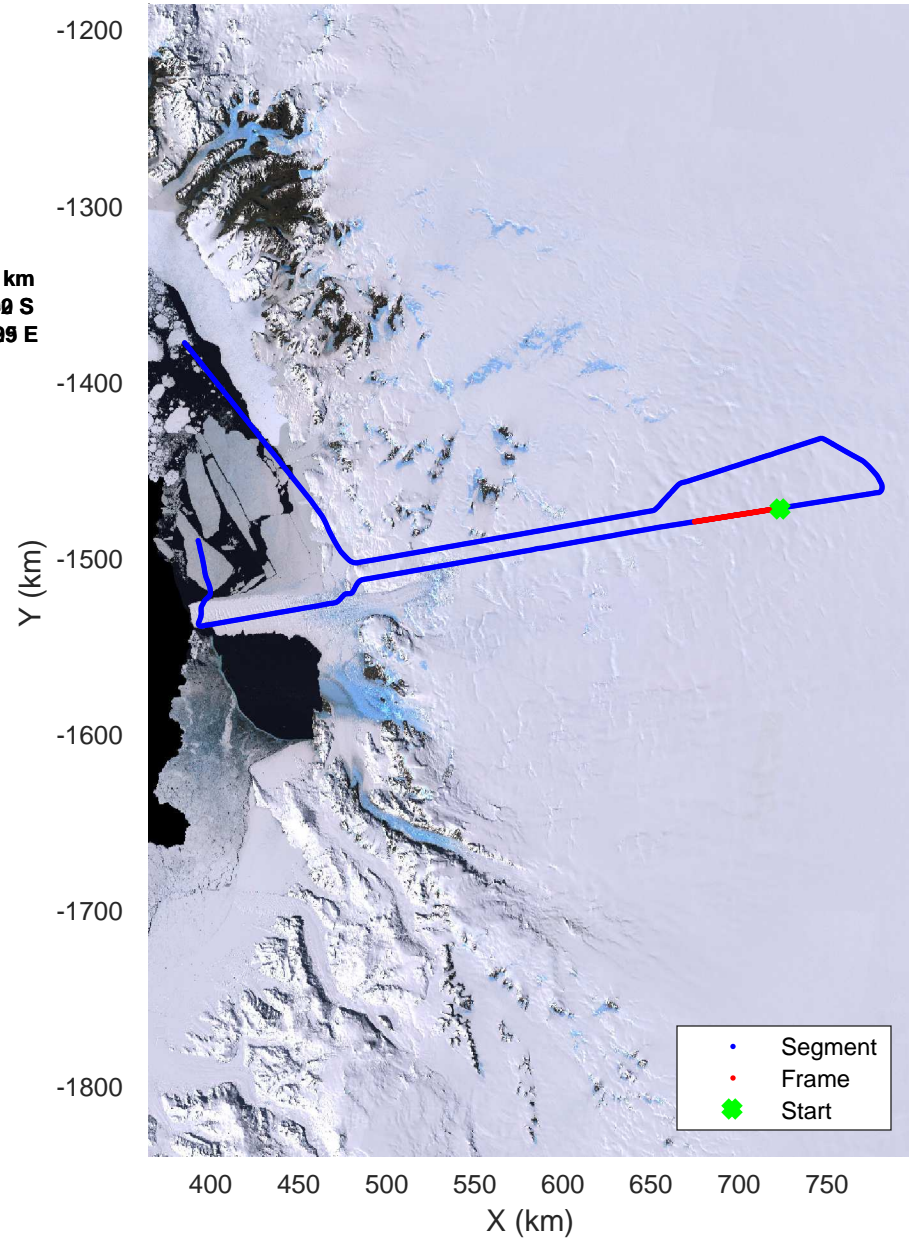

rds 2017_Antarctica_Basler: "David A" 20171205_03_004: -1:41:11.8 to -1:51:02.4 GPS

David A
20171205_03_011
Polar Stereograph -71N/0E

rds 2017_Antarctica_Basler: "David A" 20171205_03_011: 00:46:56.9 to 00:56:15.5 GPS

rds 2017_Antarctica_Basler: "David A" 20171205_03_011: 00:46:56.9 to 00:56:15.5 GPS

rds 2017_Antarctica_Basler: "David A" 20171205_03_004: -1:41:11.8 to -1:51:02.4 GPS

David A
20171205_03_012
Polar Stereograph -71N/0E