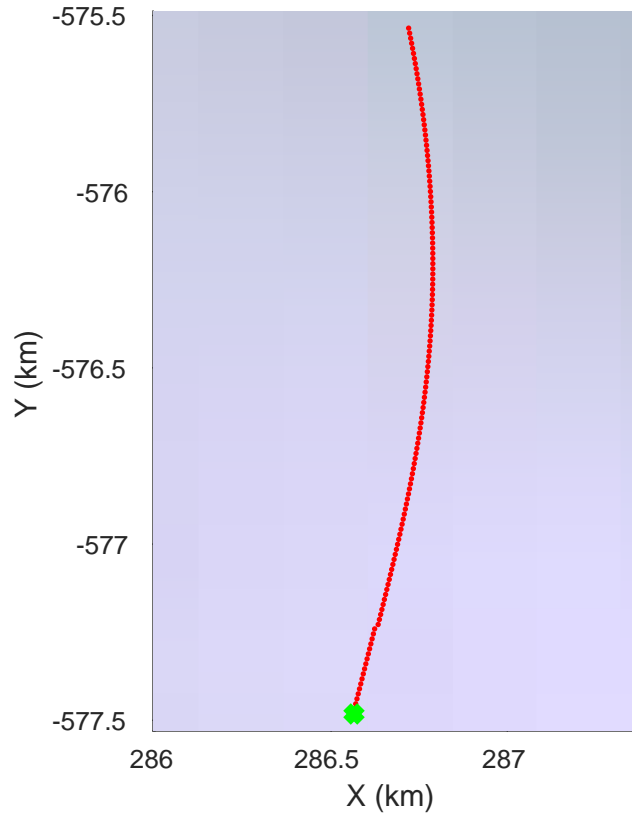

TAM Gate East Low/Hamilton Line 2/TAM East
20171204_02_001
Polar Stereograph -71N/0E

rds 2017_Antarctica_Basler: "TAM Gate East Low/Hamilton Line 2/TAM East" 20171204_02_001: -3:28:49.0 to -3:29:11.2 GPS

rds 2017_Antarctica_Basler: "TAM Gate East Low/Hamilton Line 2/TAM East" 20171204_02_001: -3:28:49.0 to -3:29:11.2 GPS