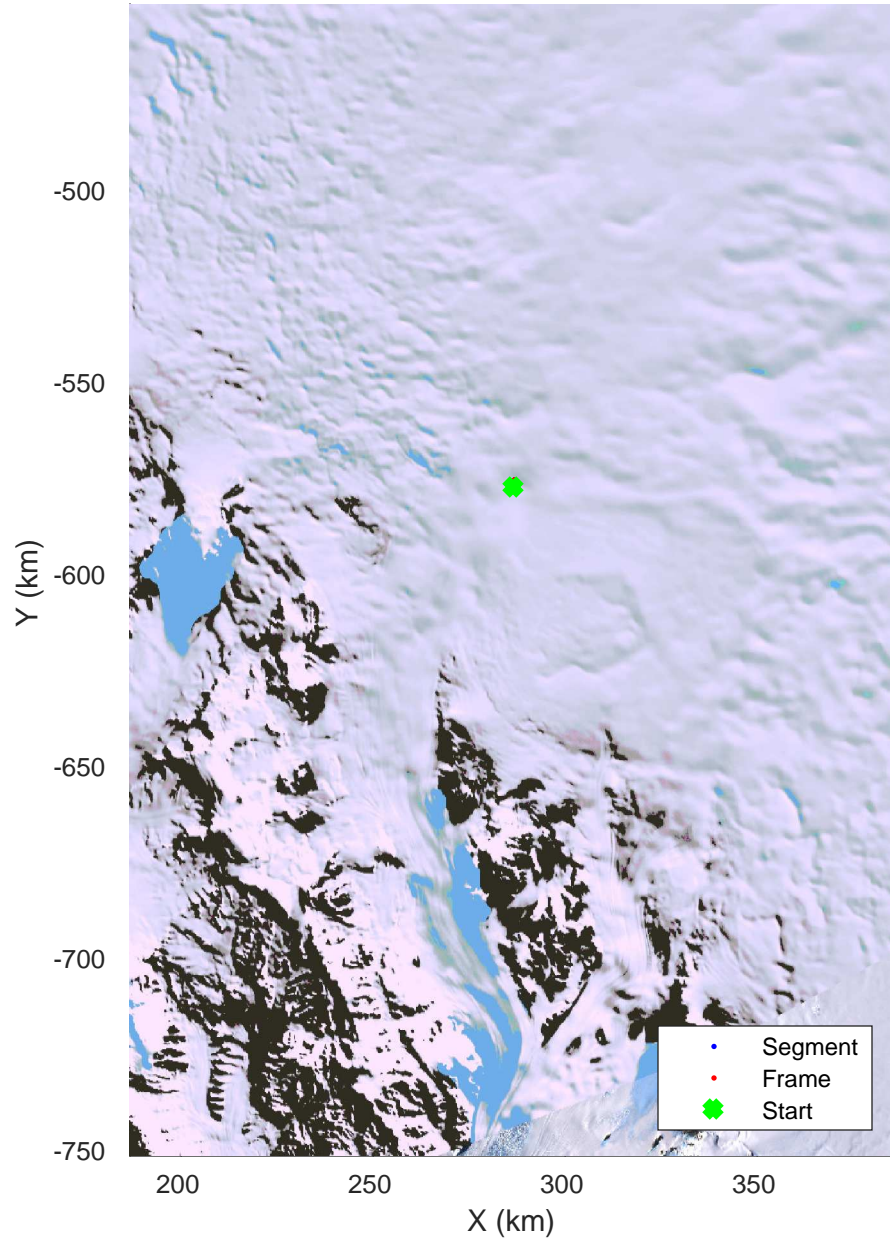

TAM Gate East Low/Hamilton Line 2/TAM East
20171204_02_001
Polar Stereograph -71N/0E

rds 2017_Antarctica_Basler: "TAM Gate East Low/Hamilton Line 2/TAM East" 20171204_02_001: -3:28:49.0 to -3:29:11.2 GPS

rds 2017_Antarctica_Basler: "TAM Gate East Low/Hamilton Line 2/TAM East" 20171204_02_001: -3:28:49.0 to -3:29:11.2 GPS