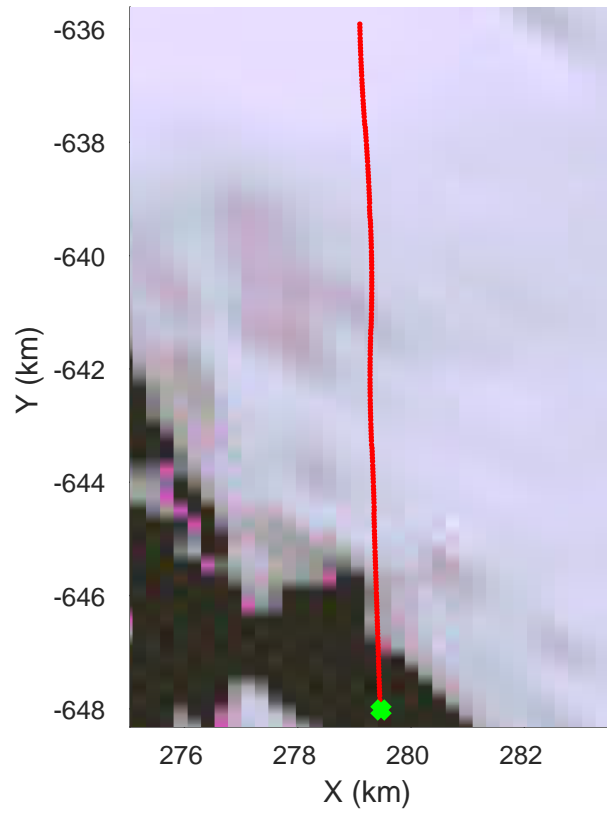

TAM Gate East Low/Hamilton Line 2/TAM East
20171204_01_001
Polar Stereograph -71N/0E

rds 2017_Antarctica_Basler: "TAM Gate East Low/Hamilton Line 2/TAM East" 20171204_01_001: -3:16:18.7 to -3:18:29.9 GPS

rds 2017_Antarctica_Basler: "TAM Gate East Low/Hamilton Line 2/TAM East" 20171204_01_001: -3:16:18.7 to -3:18:29.9 GPS