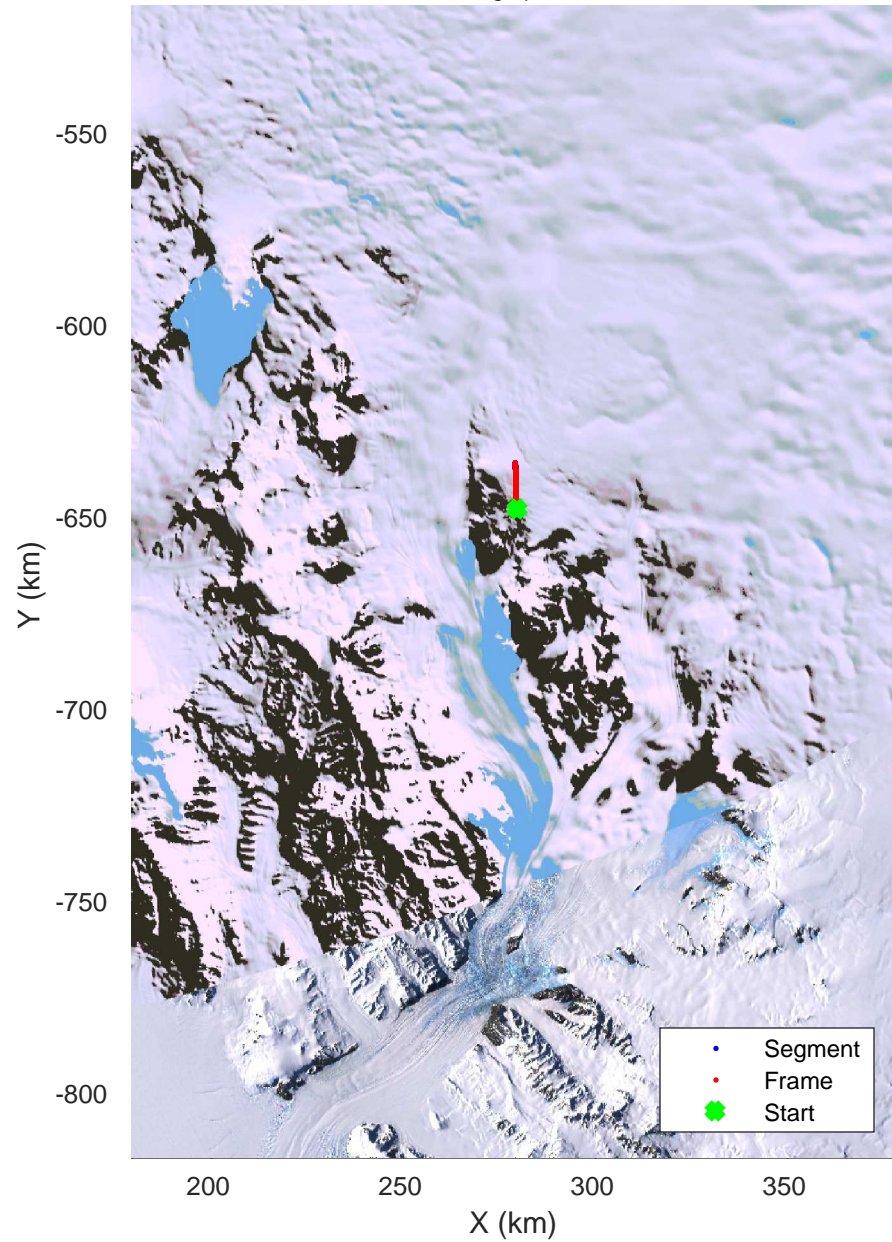

TAM Gate East Low/Hamilton Line 2/TAM East
20171204_01_001
Polar Stereograph -71N/0E

rds 2017_Antarctica_Basler: "TAM Gate East Low/Hamilton Line 2/TAM East" 20171204_01_001: -3:16:18.7 to -3:18:29.9 GPS

rds 2017_Antarctica_Basler: "TAM Gate East Low/Hamilton Line 2/TAM East" 20171204_01_001: -3:16:18.7 to -3:18:29.9 GPS