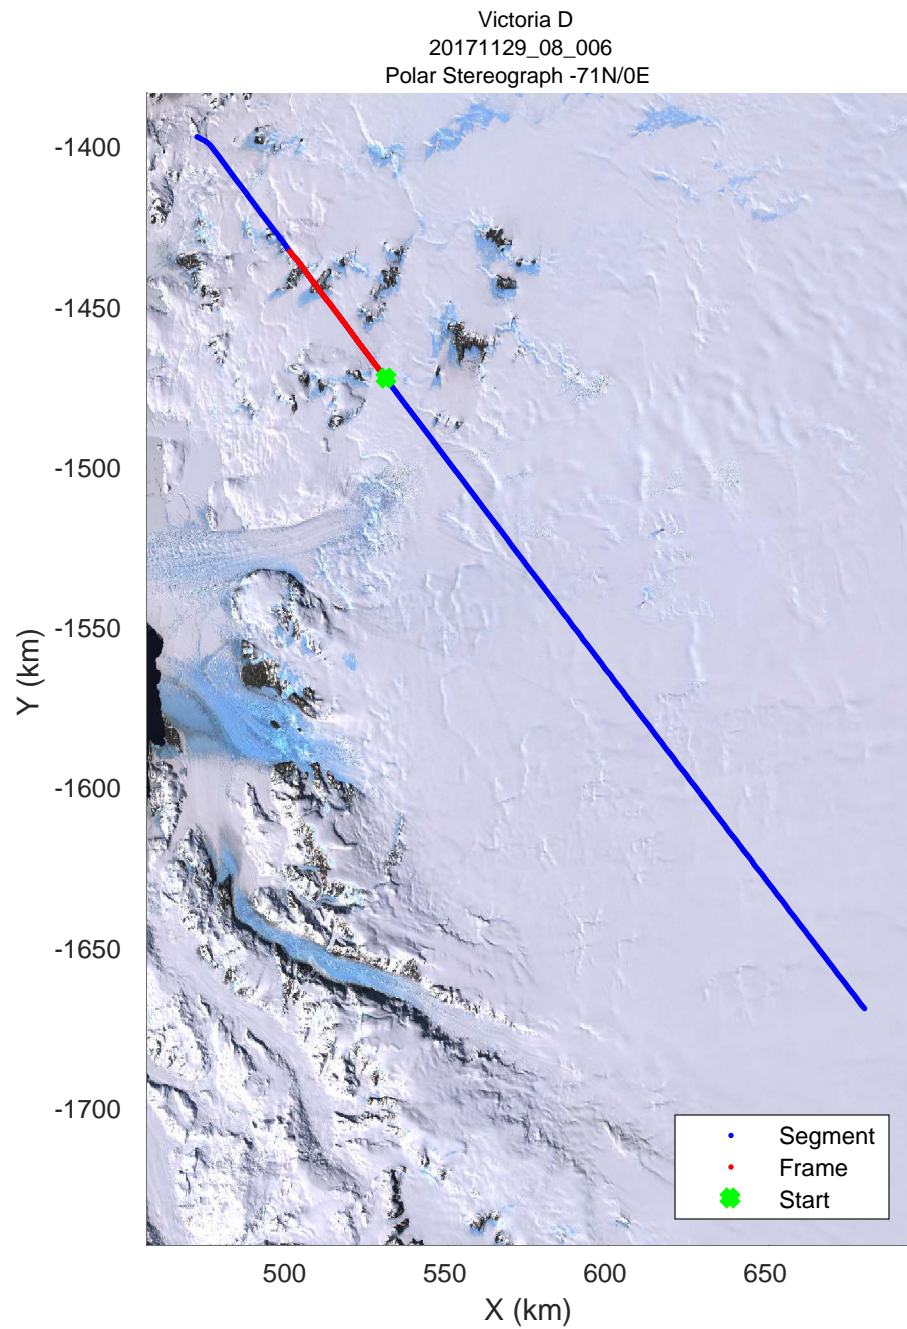

Victoria D
20171129_08_001
Polar Stereograph -71N/0E

rds 2017_Antarctica_Basler: "Victoria D" 20171129_08_001: -1:35:02.3 to -1:44:36.7 GPS

rds 2017_Antarctica_Basler: "Victoria D" 20171129_08_002: -1:44:36.8 to -1:54:05.4 GPS

rds 2017_Antarctica_Basler: "Victoria D" 20171129_08_004: 00:03:25.7 to 00:12:39.9 GPS

rds 2017_Antarctica_Basler: "Victoria D" 20171129_08_004: 00:03:25.7 to 00:12:39.9 GPS

rds 2017_Antarctica_Basler: "Victoria D" 20171129_08_005: 00:12:40.1 to 00:22:04.6 GPS

rds 2017_Antarctica_Basler: "Victoria D" 20171129_08_005: 00:12:40.1 to 00:22:04.6 GPS

rds 2017_Antarctica_Basler: "Victoria D" 20171129_08_006: 00:22:04.8 to 00:31:43.0 GPS

rds 2017_Antarctica_Basler: "Victoria D" 20171129_08_006: 00:22:04.8 to 00:31:43.0 GPS

Victoria D
20171129_08_007
Polar Stereograph -71N/0E

rds 2017_Antarctica_Basler: "Victoria D" 20171129_08_007: 00:31:43.2 to 00:40:18.1 GPS

rds 2017_Antarctica_Basler: "Victoria D" 20171129_08_007: 00:31:43.2 to 00:40:18.1 GPS