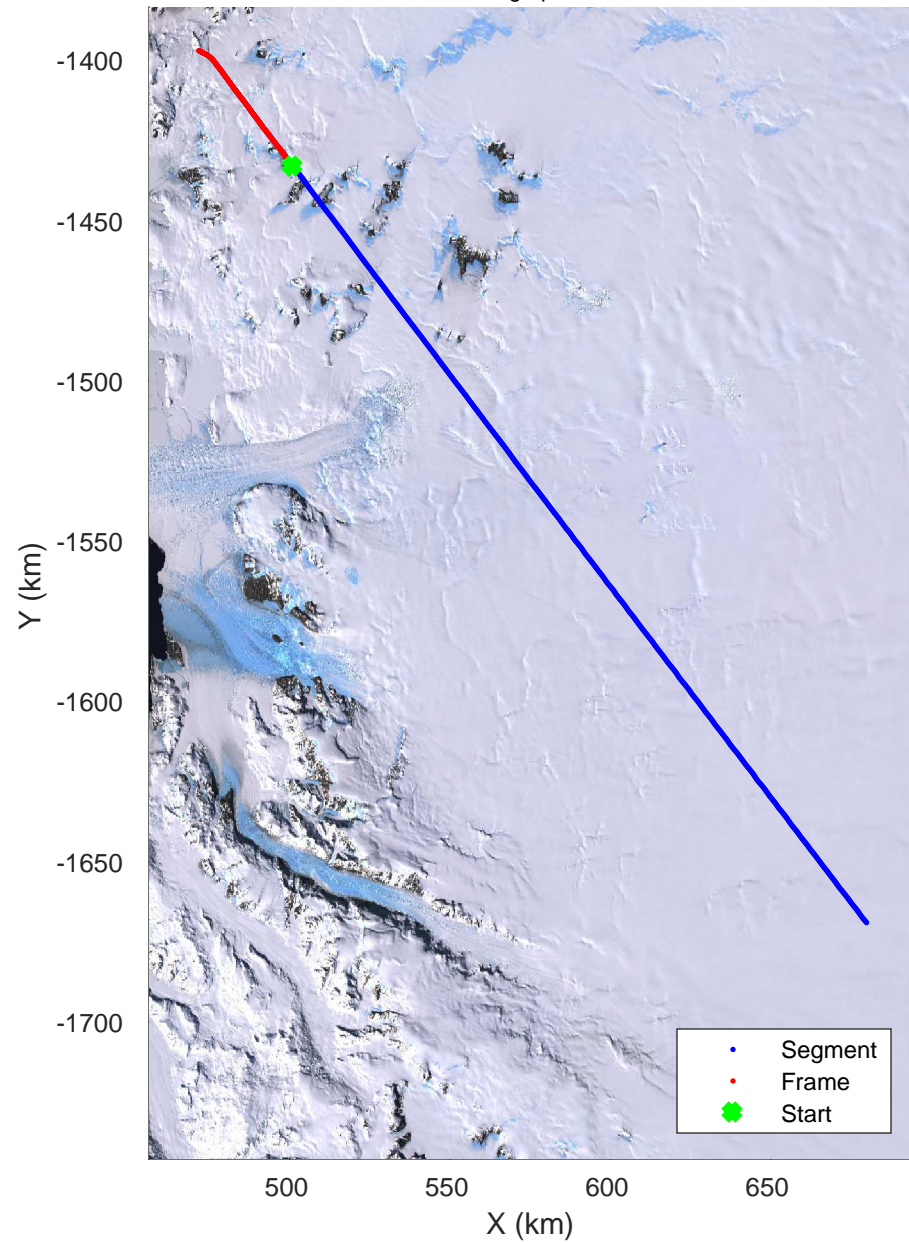

Victoria D
20171129_08_001
Polar Stereograph -71N/0E

rds 2017_Antarctica_Basler: "Victoria D" 20171129_08_001: -1:35:02.3 to -1:44:36.7 GPS

rds 2017_Antarctica_Basler: "Victoria D" 20171129_08_002: -1:44:36.8 to -1:54:05.4 GPS

rds 2017_Antarctica_Basler: "Victoria D" 20171129_08_002: -1:44:36.8 to -1:54:05.4 GPS

rds 2017_Antarctica_Basler: "Victoria D" 20171129_08_003: -1:54:05.6 to 00:03:25.5 GPS

rds 2017_Antarctica_Basler: "Victoria D" 20171129_08_003: -1:54:05.6 to 00:03:25.5 GPS

rds 2017_Antarctica_Basler: "Victoria D" 20171129_08_005: 00:12:40.1 to 00:22:04.6 GPS

rds 2017_Antarctica_Basler: "Victoria D" 20171129_08_006: 00:22:04.8 to 00:31:43.0 GPS

rds 2017_Antarctica_Basler: "Victoria D" 20171129_08_006: 00:22:04.8 to 00:31:43.0 GPS

Victoria D
20171129_08_007
Polar Stereograph -71N/0E

rds 2017_Antarctica_Basler: "Victoria D" 20171129_08_007: 00:31:43.2 to 00:40:18.1 GPS

rds 2017_Antarctica_Basler: "Victoria D" 20171129_08_007: 00:31:43.2 to 00:40:18.1 GPS