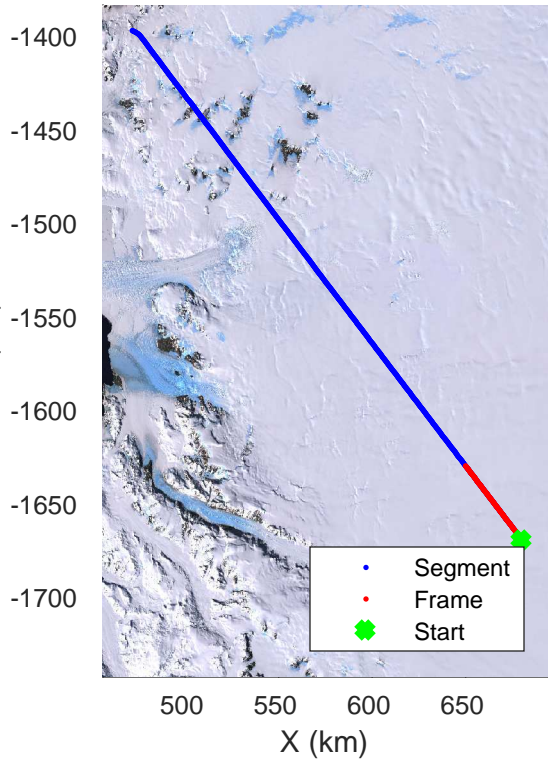

Victoria D
20171129_08_001
Polar Stereograph -71N/0E

rds 2017_Antarctica_Basler: "Victoria D" 20171129_08_001: -1:35:02.3 to -1:44:36.7 GPS

rds 2017_Antarctica_Basler: "Victoria D" 20171129_08_002: -1:44:36.8 to -1:54:05.4 GPS

rds 2017_Antarctica_Basler: "Victoria D" 20171129_08_002: -1:44:36.8 to -1:54:05.4 GPS

rds 2017_Antarctica_Basler: "Victoria D" 20171129_08_003: -1:54:05.6 to 00:03:25.5 GPS

rds 2017_Antarctica_Basler: "Victoria D" 20171129_08_003: -1:54:05.6 to 00:03:25.5 GPS

rds 2017_Antarctica_Basler: "Victoria D" 20171129_08_005: 00:12:40.1 to 00:22:04.6 GPS

rds 2017_Antarctica_Basler: "Victoria D" 20171129_08_006: 00:22:04.8 to 00:31:43.0 GPS

rds 2017_Antarctica_Basler: "Victoria D" 20171129_08_006: 00:22:04.8 to 00:31:43.0 GPS

Victoria D
20171129_08_007
Polar Stereograph -71N/0E

rds 2017_Antarctica_Basler: "Victoria D" 20171129_08_007: 00:31:43.2 to 00:40:18.1 GPS

rds 2017_Antarctica_Basler: "Victoria D" 20171129_08_007: 00:31:43.2 to 00:40:18.1 GPS