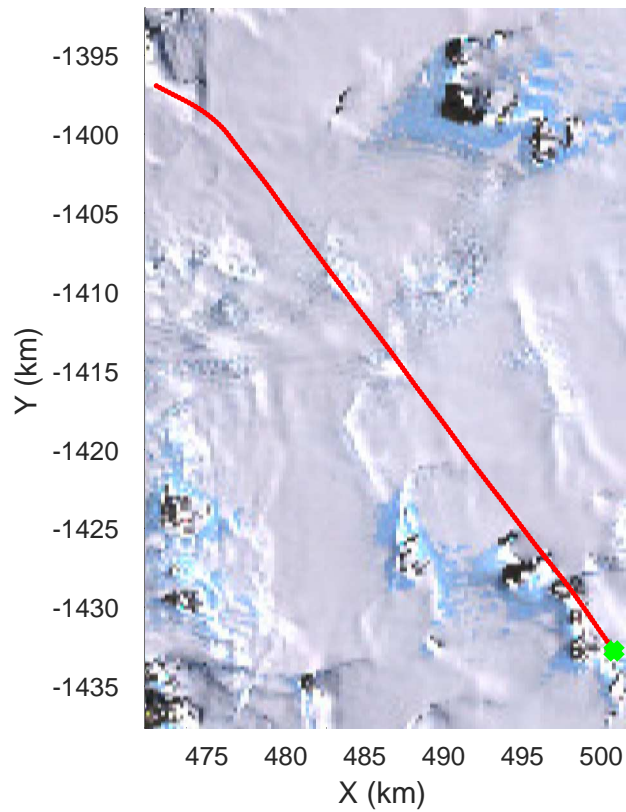

Victoria D
20171129_08_001
Polar Stereograph -71N/0E

rds 2017_Antarctica_Basler: "Victoria D" 20171129_08_001: -1:35:02.3 to -1:44:36.7 GPS

rds 2017_Antarctica_Basler: "Victoria D" 20171129_08_002: -1:44:36.8 to -1:54:05.4 GPS

rds 2017_Antarctica_Basler: "Victoria D" 20171129_08_004: 00:03:25.7 to 00:12:39.9 GPS

rds 2017_Antarctica_Basler: "Victoria D" 20171129_08_004: 00:03:25.7 to 00:12:39.9 GPS

rds 2017_Antarctica_Basler: "Victoria D" 20171129_08_005: 00:12:40.1 to 00:22:04.6 GPS

rds 2017_Antarctica_Basler: "Victoria D" 20171129_08_005: 00:12:40.1 to 00:22:04.6 GPS

rds 2017_Antarctica_Basler: "Victoria D" 20171129_08_006: 00:22:04.8 to 00:31:43.0 GPS

rds 2017_Antarctica_Basler: "Victoria D" 20171129_08_006: 00:22:04.8 to 00:31:43.0 GPS

Victoria D
20171129_08_007
Polar Stereograph -71N/0E

rds 2017_Antarctica_Basler: "Victoria D" 20171129_08_007: 00:31:43.2 to 00:40:18.1 GPS

rds 2017_Antarctica_Basler: "Victoria D" 20171129_08_007: 00:31:43.2 to 00:40:18.1 GPS