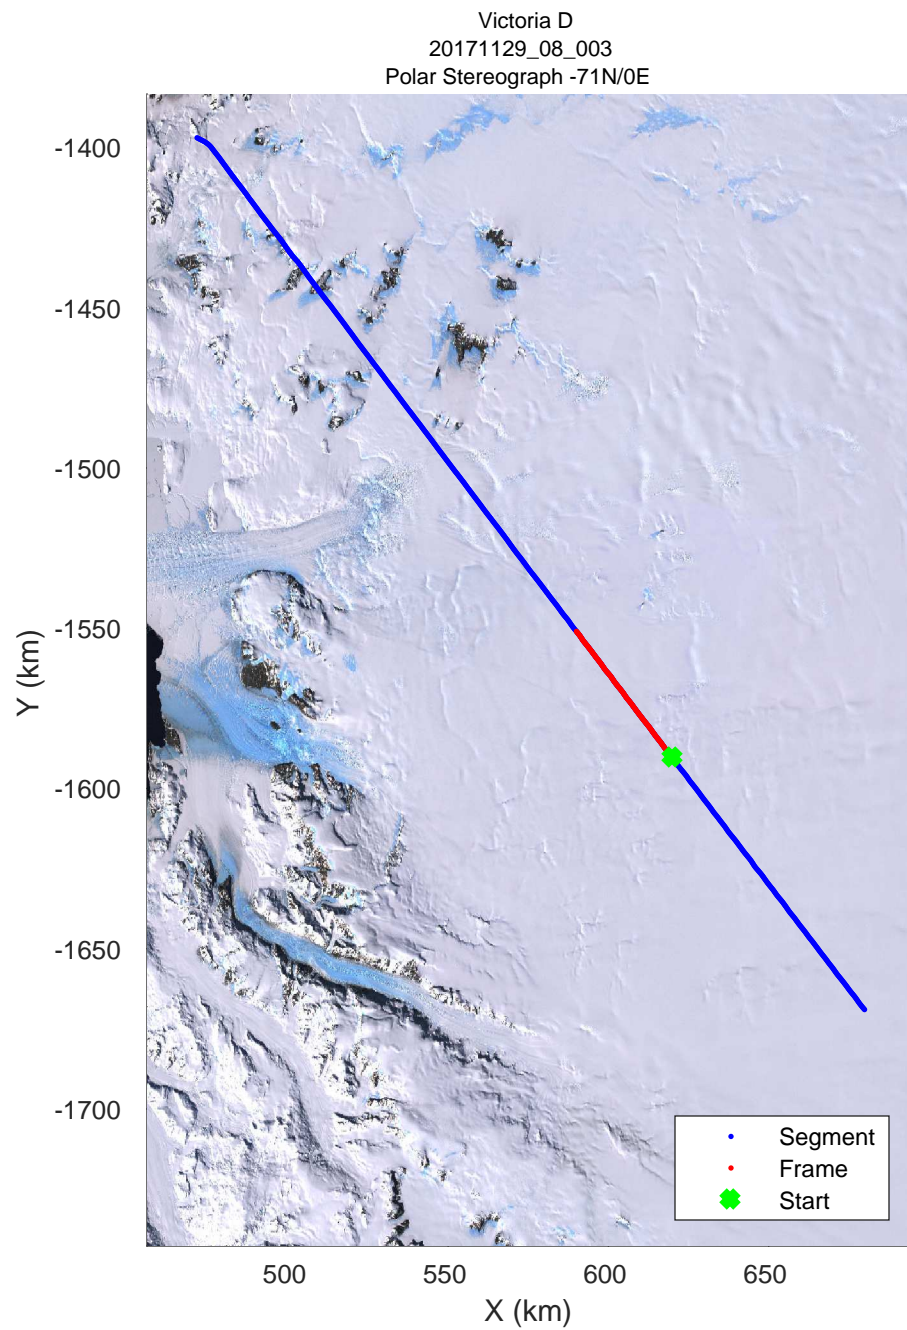

Victoria D
20171129_08_001
Polar Stereograph -71N/0E

rds 2017_Antarctica_Basler: "Victoria D" 20171129_08_001: -1:35:02.3 to -1:44:36.7 GPS

rds 2017_Antarctica_Basler: "Victoria D" 20171129_08_002: -1:44:36.8 to -1:54:05.4 GPS

rds 2017_Antarctica_Basler: "Victoria D" 20171129_08_002: -1:44:36.8 to -1:54:05.4 GPS

rds 2017_Antarctica_Basler: "Victoria D" 20171129_08_003: -1:54:05.6 to 00:03:25.5 GPS

rds 2017_Antarctica_Basler: "Victoria D" 20171129_08_003: -1:54:05.6 to 00:03:25.5 GPS

rds 2017_Antarctica_Basler: "Victoria D" 20171129_08_005: 00:12:40.1 to 00:22:04.6 GPS

rds 2017_Antarctica_Basler: "Victoria D" 20171129_08_006: 00:22:04.8 to 00:31:43.0 GPS

rds 2017_Antarctica_Basler: "Victoria D" 20171129_08_006: 00:22:04.8 to 00:31:43.0 GPS

Victoria D
20171129_08_007
Polar Stereograph -71N/0E

rds 2017_Antarctica_Basler: "Victoria D" 20171129_08_007: 00:31:43.2 to 00:40:18.1 GPS

rds 2017_Antarctica_Basler: "Victoria D" 20171129_08_007: 00:31:43.2 to 00:40:18.1 GPS