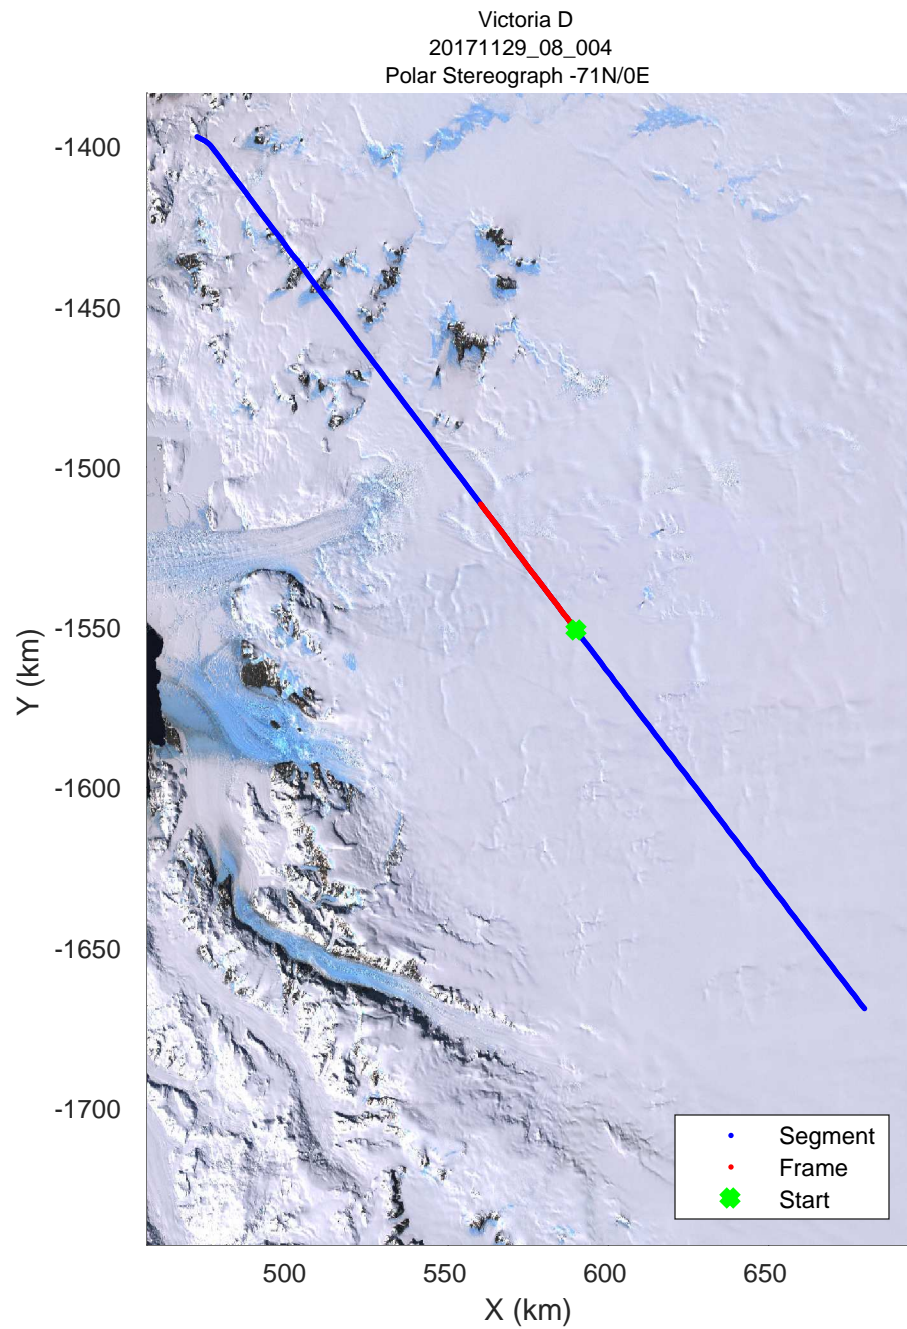

Victoria D
20171129_08_001
Polar Stereograph -71N/0E

rds 2017_Antarctica_Basler: "Victoria D" 20171129_08_001: -1:35:02.3 to -1:44:36.7 GPS

rds 2017_Antarctica_Basler: "Victoria D" 20171129_08_002: -1:44:36.8 to -1:54:05.4 GPS

rds 2017_Antarctica_Basler: "Victoria D" 20171129_08_002: -1:44:36.8 to -1:54:05.4 GPS

rds 2017_Antarctica_Basler: "Victoria D" 20171129_08_003: -1:54:05.6 to 00:03:25.5 GPS

rds 2017_Antarctica_Basler: "Victoria D" 20171129_08_003: -1:54:05.6 to 00:03:25.5 GPS

rds 2017_Antarctica_Basler: "Victoria D" 20171129_08_005: 00:12:40.1 to 00:22:04.6 GPS

rds 2017_Antarctica_Basler: "Victoria D" 20171129_08_006: 00:22:04.8 to 00:31:43.0 GPS

rds 2017_Antarctica_Basler: "Victoria D" 20171129_08_006: 00:22:04.8 to 00:31:43.0 GPS

Victoria D
20171129_08_007
Polar Stereograph -71N/0E

rds 2017_Antarctica_Basler: "Victoria D" 20171129_08_007: 00:31:43.2 to 00:40:18.1 GPS

rds 2017_Antarctica_Basler: "Victoria D" 20171129_08_007: 00:31:43.2 to 00:40:18.1 GPS