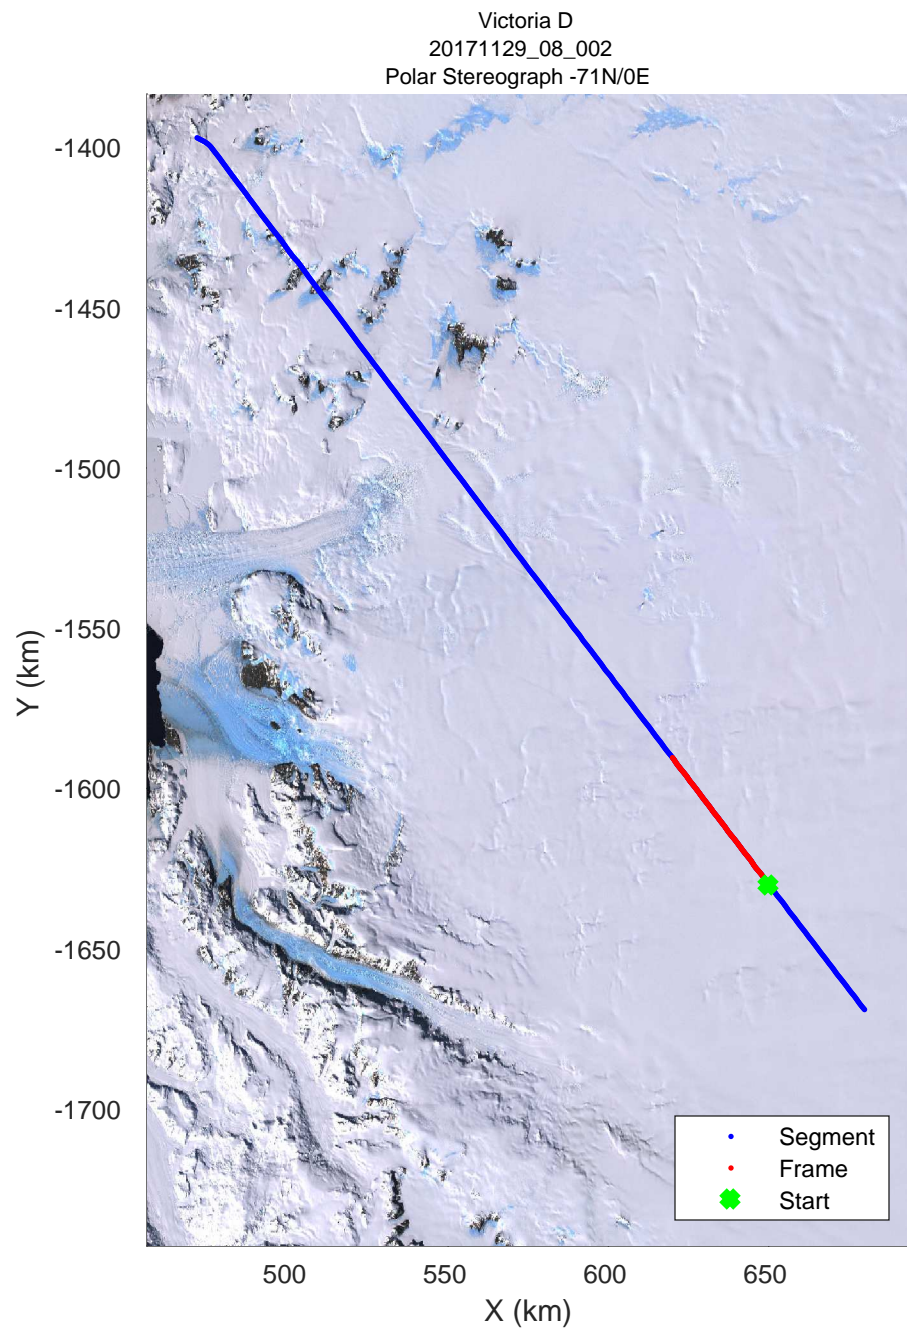

Victoria D
20171129_08_001
Polar Stereograph -71N/0E

rds 2017_Antarctica_Basler: "Victoria D" 20171129_08_001: -1:35:02.3 to -1:44:36.7 GPS

rds 2017_Antarctica_Basler: "Victoria D" 20171129_08_002: -1:44:36.8 to -1:54:05.4 GPS

rds 2017_Antarctica_Basler: "Victoria D" 20171129_08_002: -1:44:36.8 to -1:54:05.4 GPS

rds 2017_Antarctica_Basler: "Victoria D" 20171129_08_003: -1:54:05.6 to 00:03:25.5 GPS

rds 2017_Antarctica_Basler: "Victoria D" 20171129_08_003: -1:54:05.6 to 00:03:25.5 GPS

rds 2017_Antarctica_Basler: "Victoria D" 20171129_08_005: 00:12:40.1 to 00:22:04.6 GPS

rds 2017_Antarctica_Basler: "Victoria D" 20171129_08_006: 00:22:04.8 to 00:31:43.0 GPS

rds 2017_Antarctica_Basler: "Victoria D" 20171129_08_006: 00:22:04.8 to 00:31:43.0 GPS

Victoria D
20171129_08_007
Polar Stereograph -71N/0E

rds 2017_Antarctica_Basler: "Victoria D" 20171129_08_007: 00:31:43.2 to 00:40:18.1 GPS

rds 2017_Antarctica_Basler: "Victoria D" 20171129_08_007: 00:31:43.2 to 00:40:18.1 GPS