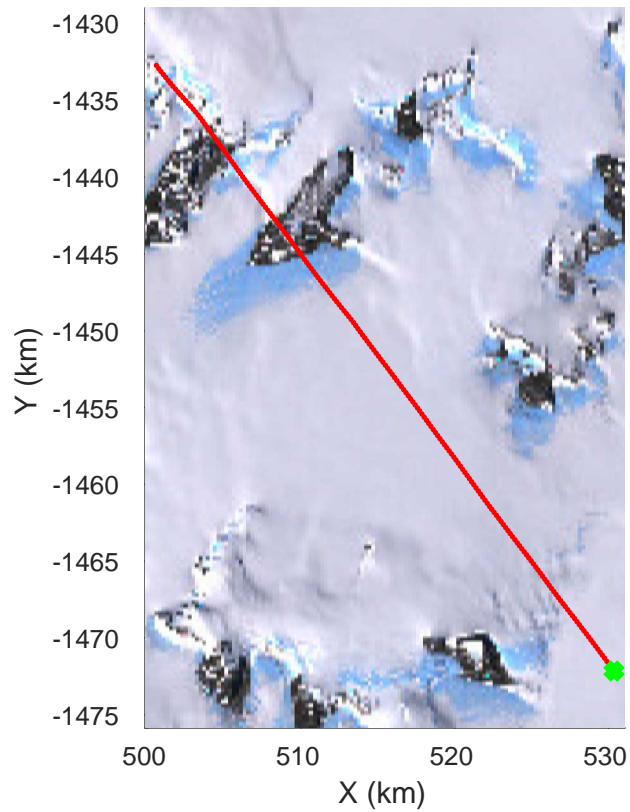

Victoria D
20171129_08_001
Polar Stereograph -71N/0E

rds 2017_Antarctica_Basler: "Victoria D" 20171129_08_001: -1:35:02.3 to -1:44:36.7 GPS

rds 2017_Antarctica_Basler: "Victoria D" 20171129_08_002: -1:44:36.8 to -1:54:05.4 GPS

rds 2017_Antarctica_Basler: "Victoria D" 20171129_08_004: 00:03:25.7 to 00:12:39.9 GPS

rds 2017_Antarctica_Basler: "Victoria D" 20171129_08_004: 00:03:25.7 to 00:12:39.9 GPS

rds 2017_Antarctica_Basler: "Victoria D" 20171129_08_005: 00:12:40.1 to 00:22:04.6 GPS

rds 2017_Antarctica_Basler: "Victoria D" 20171129_08_005: 00:12:40.1 to 00:22:04.6 GPS

rds 2017_Antarctica_Basler: "Victoria D" 20171129_08_006: 00:22:04.8 to 00:31:43.0 GPS

rds 2017_Antarctica_Basler: "Victoria D" 20171129_08_006: 00:22:04.8 to 00:31:43.0 GPS

Victoria D
20171129_08_007
Polar Stereograph -71N/0E

rds 2017_Antarctica_Basler: "Victoria D" 20171129_08_007: 00:31:43.2 to 00:40:18.1 GPS

rds 2017_Antarctica_Basler: "Victoria D" 20171129_08_007: 00:31:43.2 to 00:40:18.1 GPS