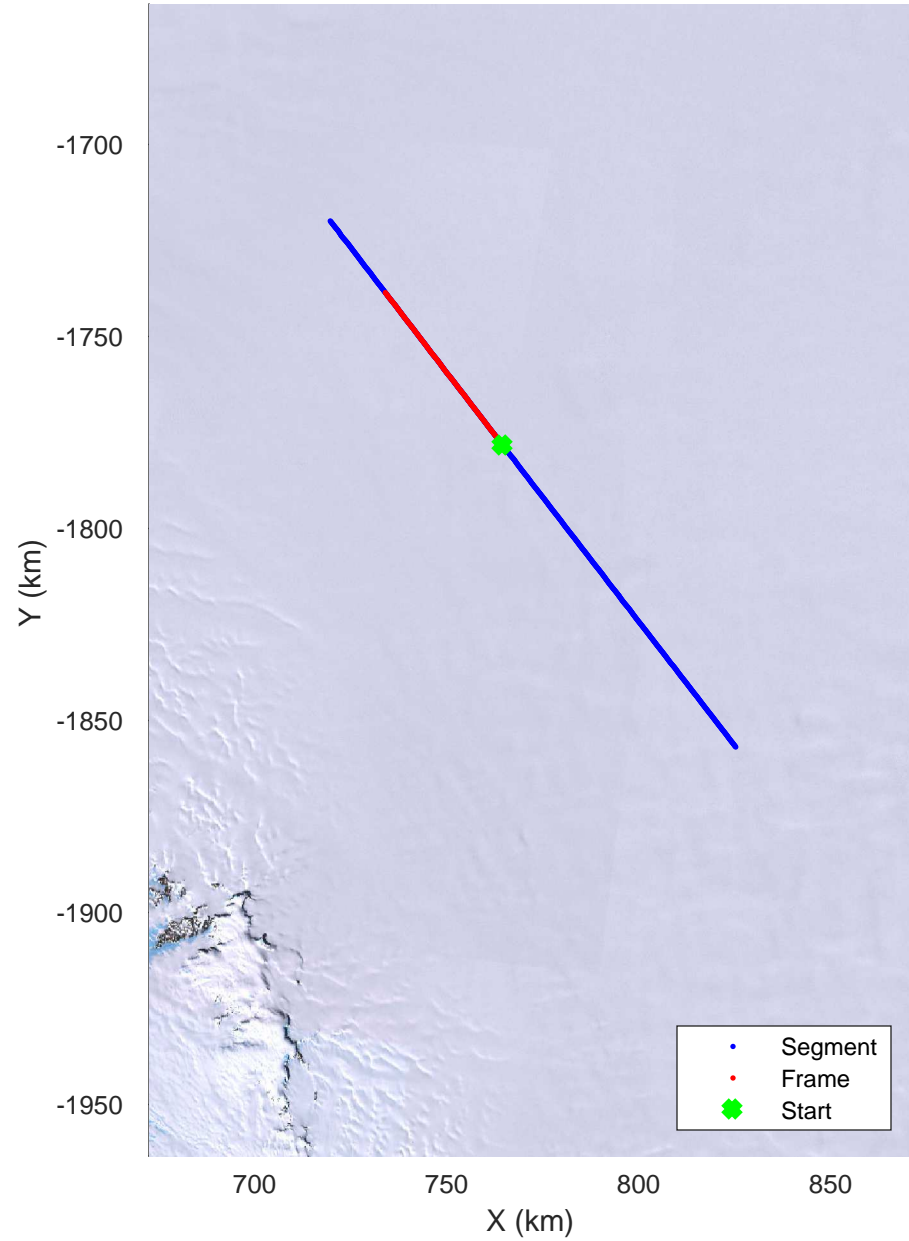

Victoria D
20171129_06_001
Polar Stereograph -71N/0E

rds 2017_Antarctica_Basler: "Victoria D" 20171129_06_001: -2:48:26.4 to -2:58:26.4 GPS

rds 2017_Antarctica_Basler: "Victoria D" 20171129_06_001: -2:48:26.4 to -2:58:26.4 GPS

Victoria D
20171129_06_002
Polar Stereograph -71N/0E

rds 2017_Antarctica_Basler: "Victoria D" 20171129_06_002: -2:58:26.6 to -1:08:29.1 GPS

rds 2017_Antarctica_Basler: "Victoria D" 20171129_06_002: -2:58:26.6 to -1:08:29.1 GPS

Victoria D
20171129_06_003
Polar Stereograph -71N/0E

rds 2017_Antarctica_Basler: "Victoria D" 20171129_06_003: -1:08:29.2 to -1:18:16.7 GPS

rds 2017_Antarctica_Basler: "Victoria D" 20171129_06_003: -1:08:29.2 to -1:18:16.7 GPS

Victoria D
20171129_06_004
Polar Stereograph -71N/0E

rds 2017_Antarctica_Basler: "Victoria D" 20171129_06_004: -1:18:16.9 to -1:22:50.0 GPS

rds 2017_Antarctica_Basler: "Victoria D" 20171129_06_004: -1:18:16.9 to -1:22:50.0 GPS