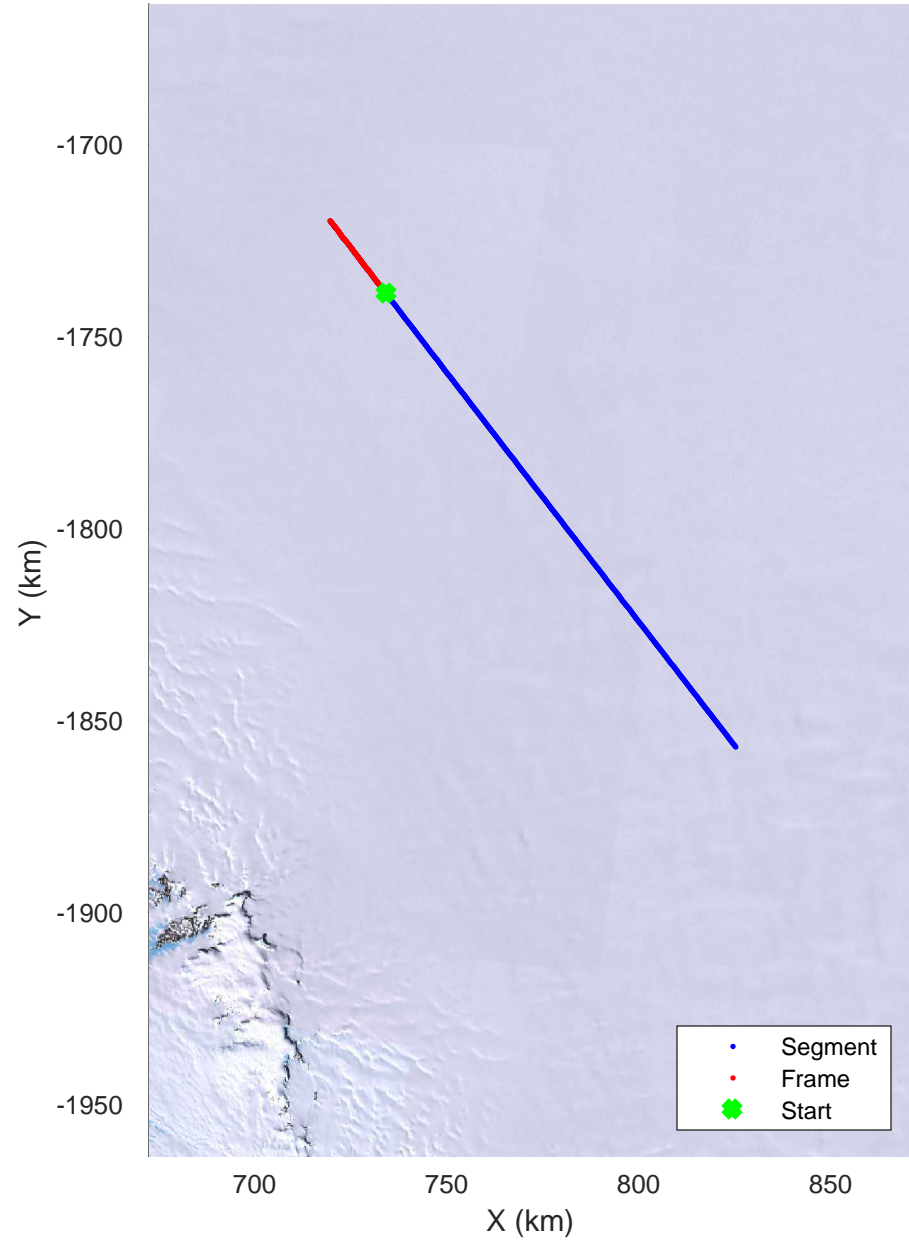

Victoria D
20171129_06_001
Polar Stereograph -71N/0E

rds 2017_Antarctica_Basler: "Victoria D" 20171129_06_001: -2:48:26.4 to -2:58:26.4 GPS

rds 2017_Antarctica_Basler: "Victoria D" 20171129_06_001: -2:48:26.4 to -2:58:26.4 GPS

Victoria D
20171129_06_002
Polar Stereograph -71N/0E

rds 2017_Antarctica_Basler: "Victoria D" 20171129_06_002: -2:58:26.6 to -1:08:29.1 GPS

rds 2017_Antarctica_Basler: "Victoria D" 20171129_06_002: -2:58:26.6 to -1:08:29.1 GPS

Victoria D
20171129_06_003
Polar Stereograph -71N/0E

rds 2017_Antarctica_Basler: "Victoria D" 20171129_06_003: -1:08:29.2 to -1:18:16.7 GPS

rds 2017_Antarctica_Basler: "Victoria D" 20171129_06_003: -1:08:29.2 to -1:18:16.7 GPS

Victoria D
20171129_06_004
Polar Stereograph -71N/0E

rds 2017_Antarctica_Basler: "Victoria D" 20171129_06_004: -1:18:16.9 to -1:22:50.0 GPS

rds 2017_Antarctica_Basler: "Victoria D" 20171129_06_004: -1:18:16.9 to -1:22:50.0 GPS