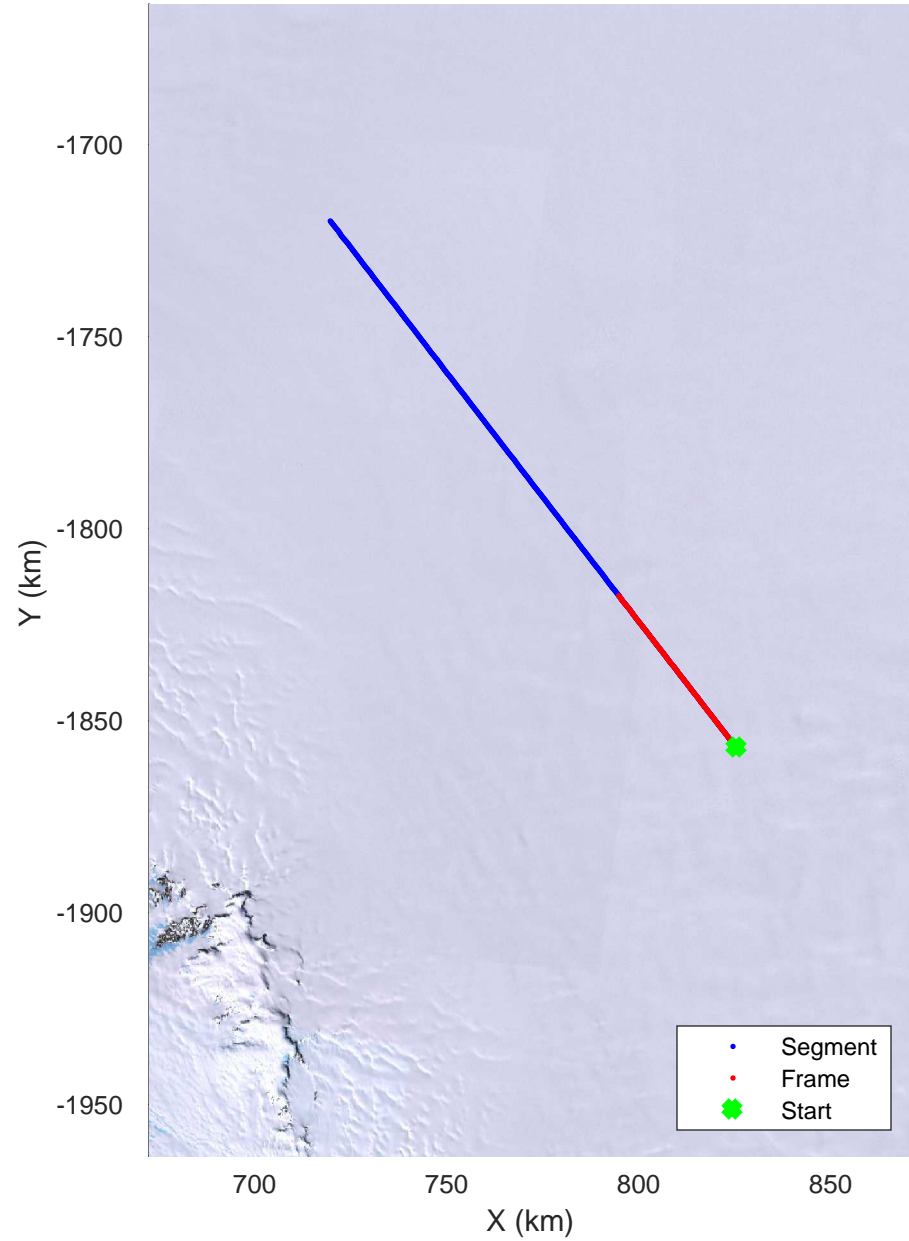

Victoria D
20171129_06_001
Polar Stereograph -71N/0E

rds 2017_Antarctica_Basler: "Victoria D" 20171129_06_001: -2:48:26.4 to -2:58:26.4 GPS

rds 2017_Antarctica_Basler: "Victoria D" 20171129_06_001: -2:48:26.4 to -2:58:26.4 GPS

Victoria D
20171129_06_002
Polar Stereograph -71N/0E

rds 2017_Antarctica_Basler: "Victoria D" 20171129_06_002: -2:58:26.6 to -1:08:29.1 GPS

rds 2017_Antarctica_Basler: "Victoria D" 20171129_06_002: -2:58:26.6 to -1:08:29.1 GPS

Victoria D
20171129_06_003
Polar Stereograph -71N/0E

rds 2017_Antarctica_Basler: "Victoria D" 20171129_06_003: -1:08:29.2 to -1:18:16.7 GPS

rds 2017_Antarctica_Basler: "Victoria D" 20171129_06_003: -1:08:29.2 to -1:18:16.7 GPS

Victoria D
20171129_06_004
Polar Stereograph -71N/0E

rds 2017_Antarctica_Basler: "Victoria D" 20171129_06_004: -1:18:16.9 to -1:22:50.0 GPS

rds 2017_Antarctica_Basler: "Victoria D" 20171129_06_004: -1:18:16.9 to -1:22:50.0 GPS