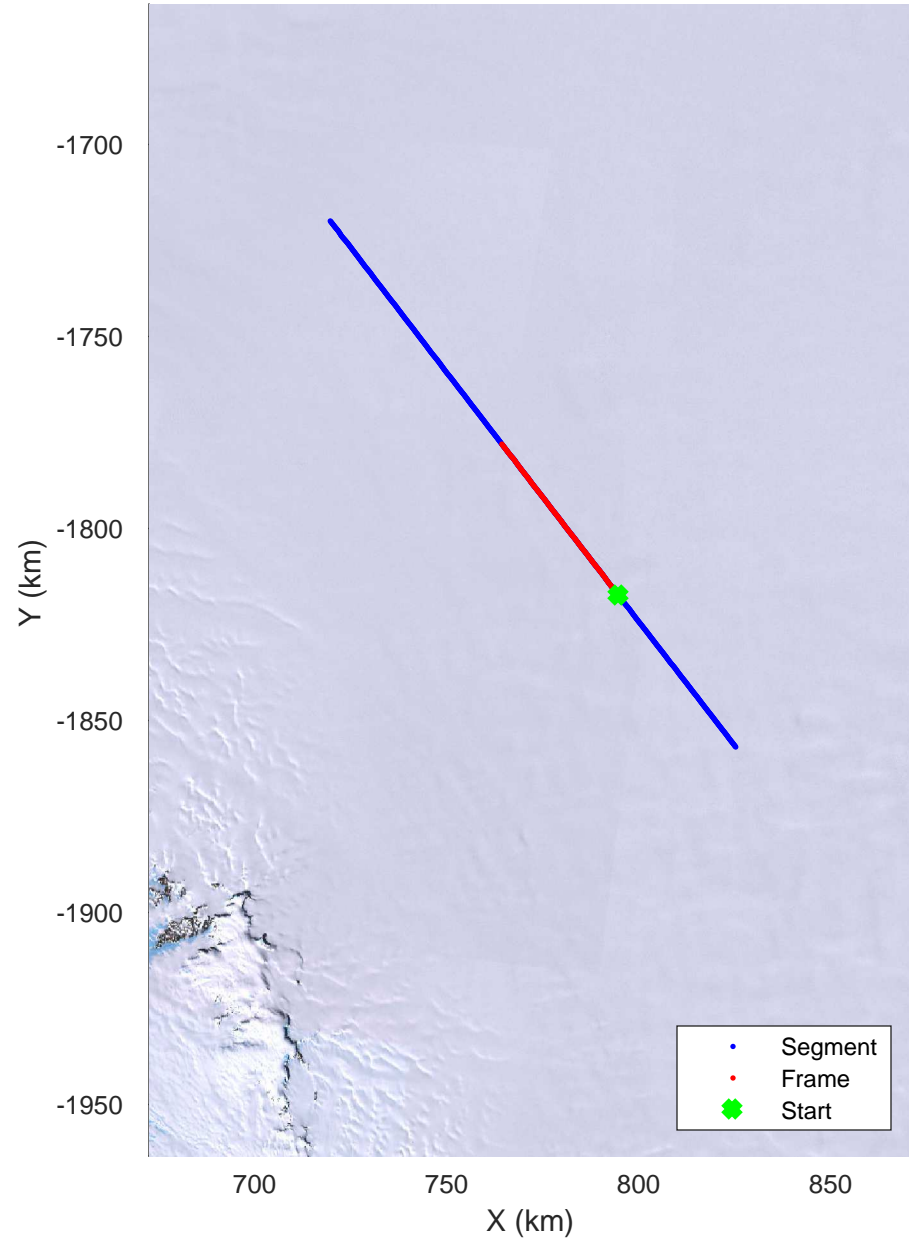

Victoria D
20171129_06_001
Polar Stereograph -71N/0E

rds 2017_Antarctica_Basler: "Victoria D" 20171129_06_001: -2:48:26.4 to -2:58:26.4 GPS

rds 2017_Antarctica_Basler: "Victoria D" 20171129_06_001: -2:48:26.4 to -2:58:26.4 GPS

Victoria D
20171129_06_002
Polar Stereograph -71N/0E

rds 2017_Antarctica_Basler: "Victoria D" 20171129_06_002: -2:58:26.6 to -1:08:29.1 GPS

rds 2017_Antarctica_Basler: "Victoria D" 20171129_06_002: -2:58:26.6 to -1:08:29.1 GPS

Victoria D
20171129_06_003
Polar Stereograph -71N/0E

rds 2017_Antarctica_Basler: "Victoria D" 20171129_06_003: -1:08:29.2 to -1:18:16.7 GPS

rds 2017_Antarctica_Basler: "Victoria D" 20171129_06_003: -1:08:29.2 to -1:18:16.7 GPS

Victoria D
20171129_06_004
Polar Stereograph -71N/0E

rds 2017_Antarctica_Basler: "Victoria D" 20171129_06_004: -1:18:16.9 to -1:22:50.0 GPS

rds 2017_Antarctica_Basler: "Victoria D" 20171129_06_004: -1:18:16.9 to -1:22:50.0 GPS