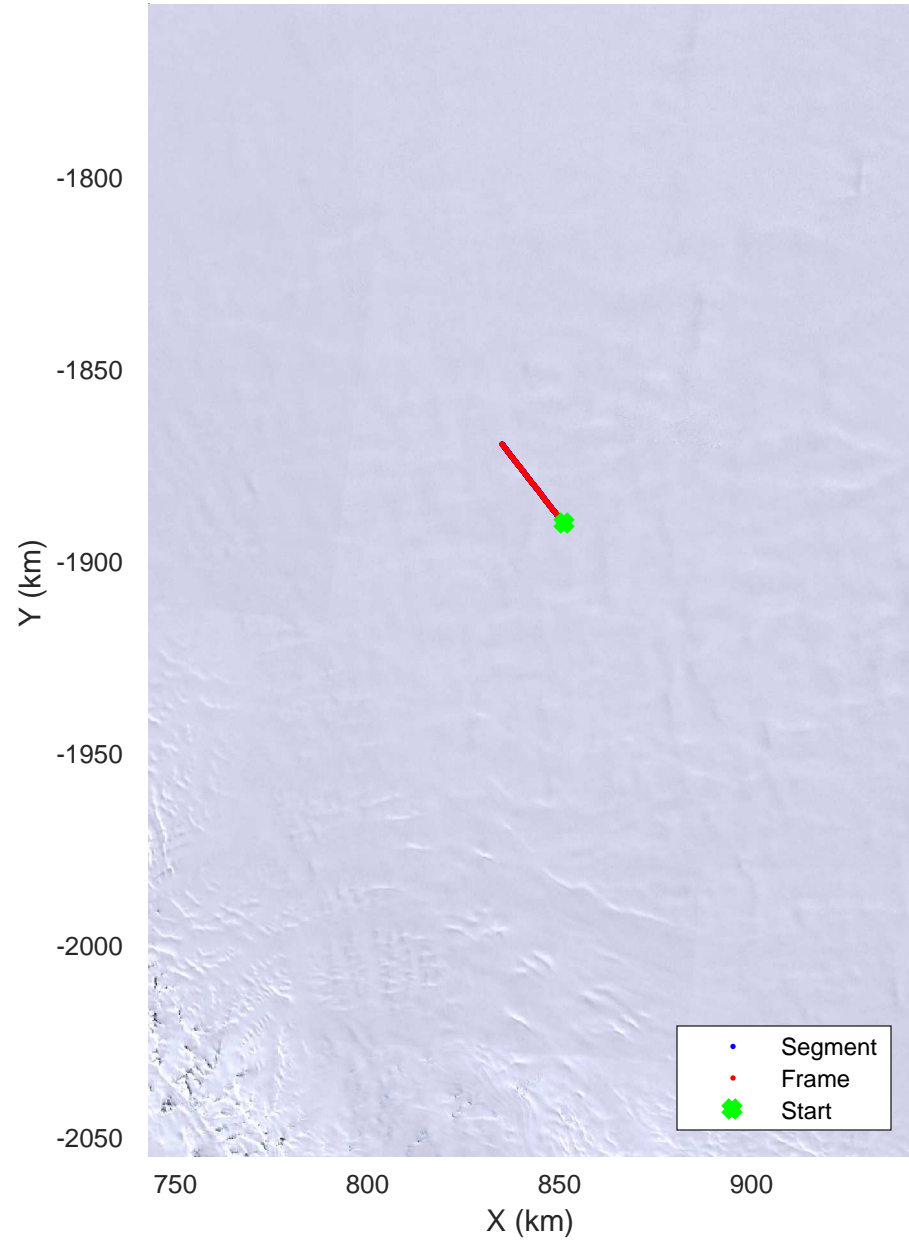

Victoria D
20171129_05_001
Polar Stereograph -71N/0E

rds 2017_Antarctica_Basler: "Victoria D" 20171129_05_001: -2:40:03.8 to -2:45:15.7 GPS

rds 2017_Antarctica_Basler: "Victoria D" 20171129_05_001: -2:40:03.8 to -2:45:15.7 GPS