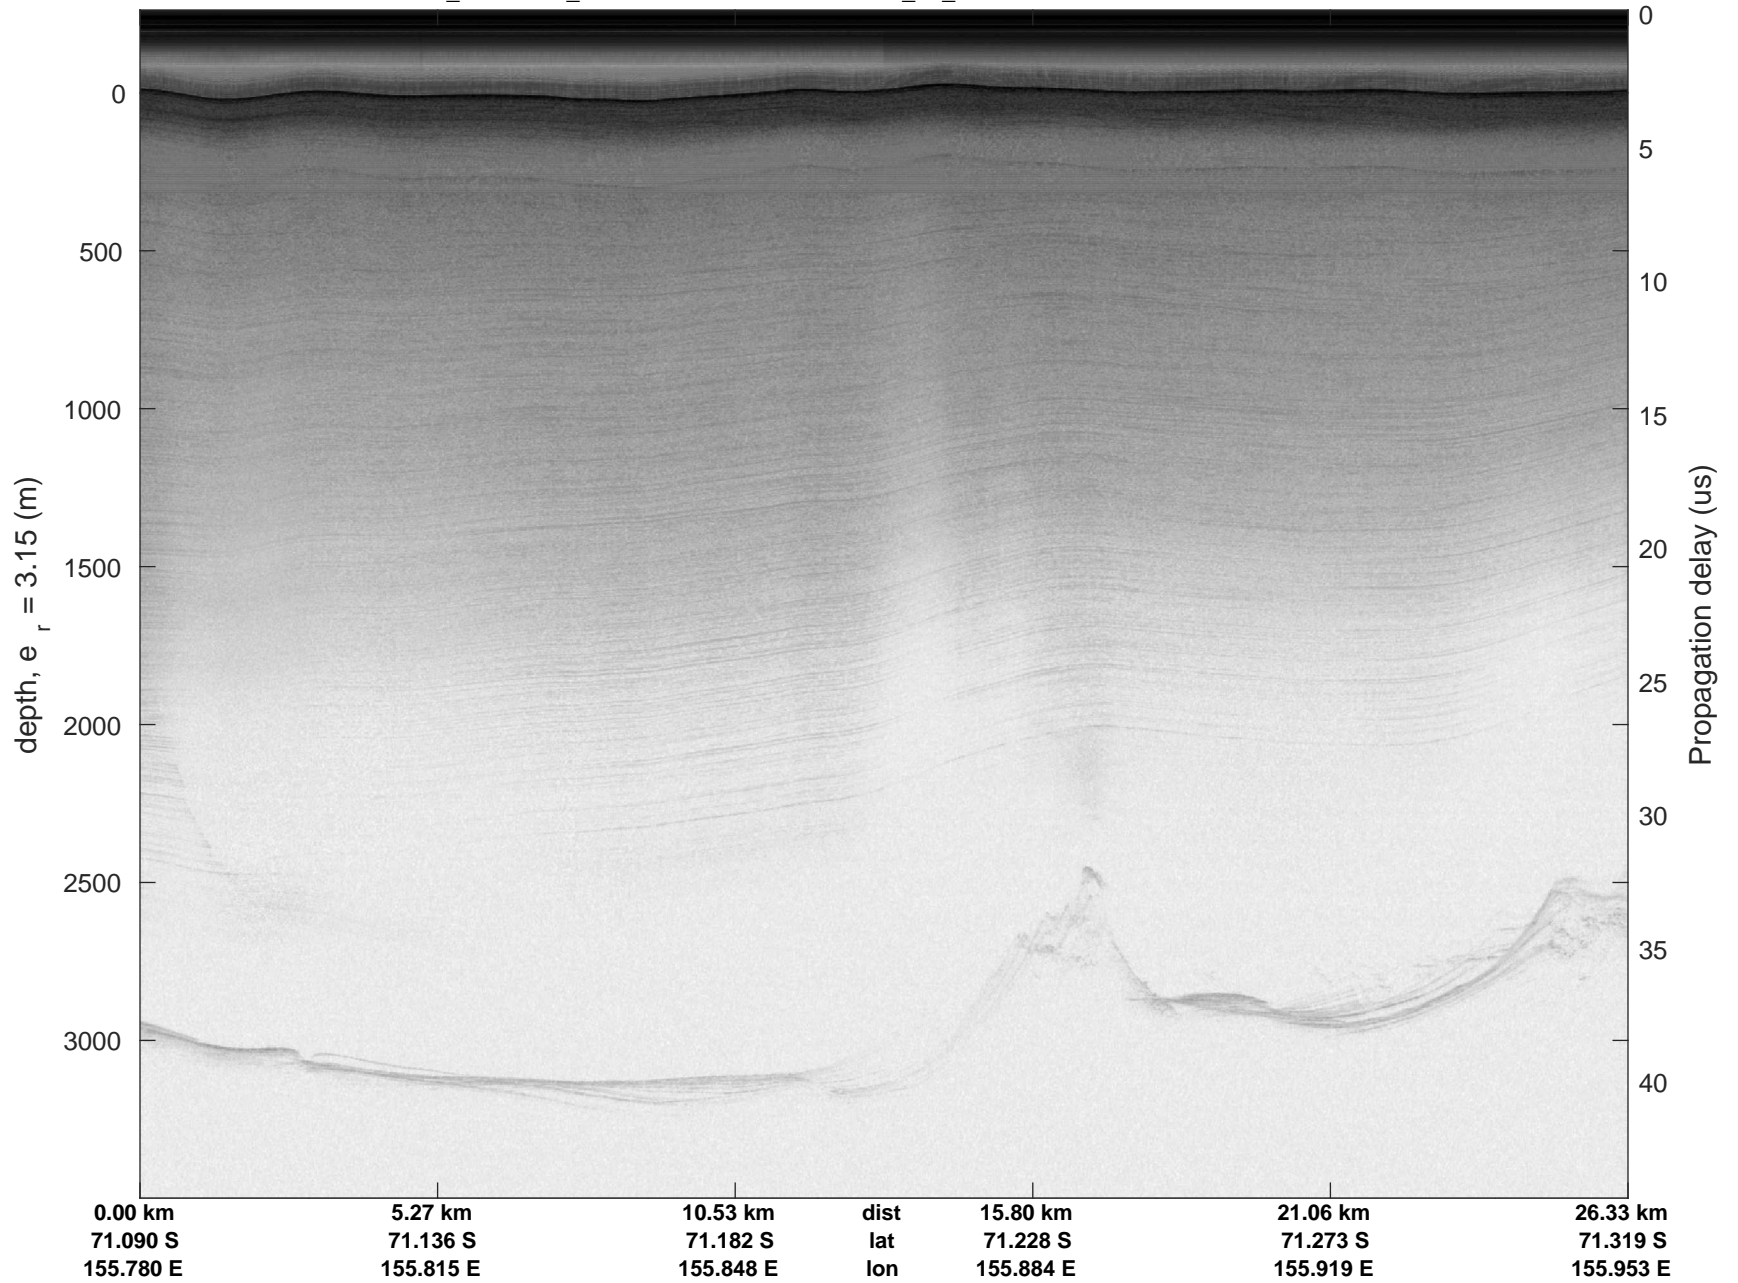

Victoria D
20171129_05_001
Polar Stereograph -71N/0E

rds 2017_Antarctica_Basler: "Victoria D" 20171129_05_001: -2:40:03.8 to -2:45:15.7 GPS

rds 2017_Antarctica_Basler: "Victoria D" 20171129_05_001: -2:40:03.8 to -2:45:15.7 GPS