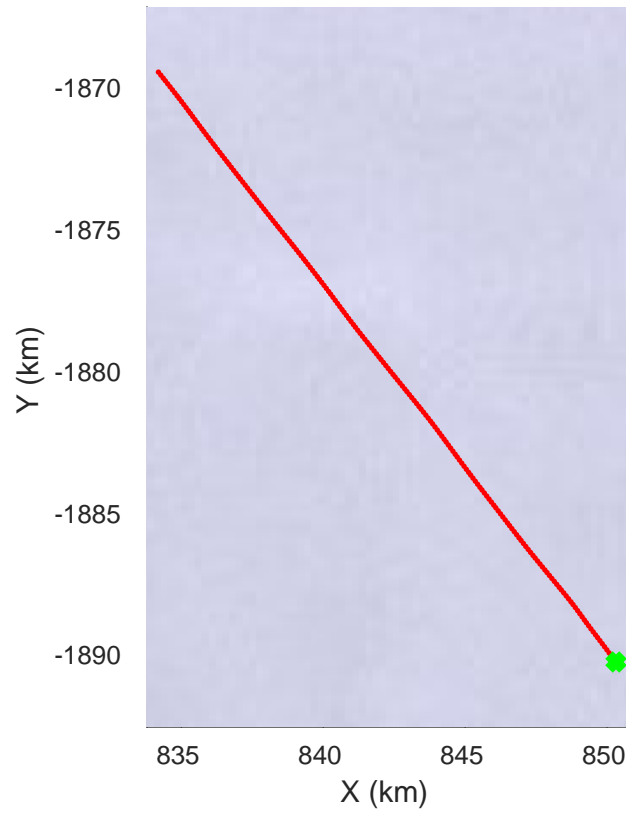

Victoria D
20171129_05_001
Polar Stereograph -71N/0E

rds 2017_Antarctica_Basler: "Victoria D" 20171129_05_001: -2:40:03.8 to -2:45:15.7 GPS

rds 2017_Antarctica_Basler: "Victoria D" 20171129_05_001: -2:40:03.8 to -2:45:15.7 GPS