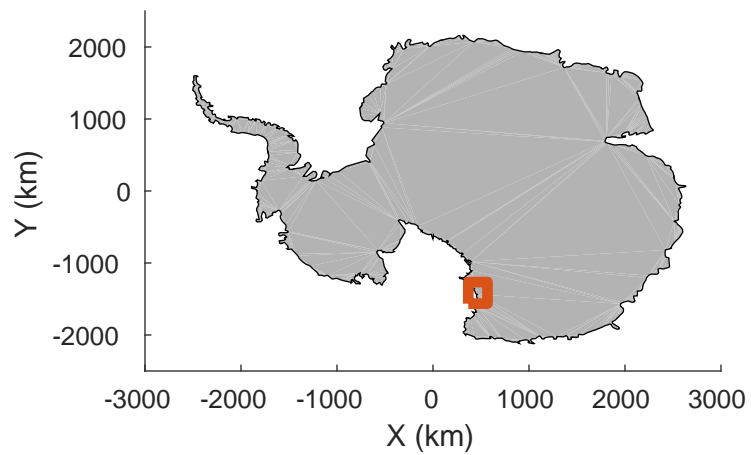

Victoria D  
20171129\_02\_001  
Polar Stereograph -71N/0E

rds 2017\_Antarctica\_Basler: "Victoria D" 20171129\_02\_001: -5:46:01.8 to -5:55:04.2 GPS

rds 2017\_Antarctica\_Basler: "Victoria D" 20171129\_02\_001: -5:46:01.8 to -5:55:04.2 GPS

Victoria D  
20171129\_02\_002  
Polar Stereograph -71N/0E

rds 2017\_Antarctica\_Basler: "Victoria D" 20171129\_02\_002: -5:55:04.4 to -4:02:13.6 GPS

rds 2017\_Antarctica\_Basler: "Victoria D" 20171129\_02\_002: -5:55:04.4 to -4:02:13.6 GPS