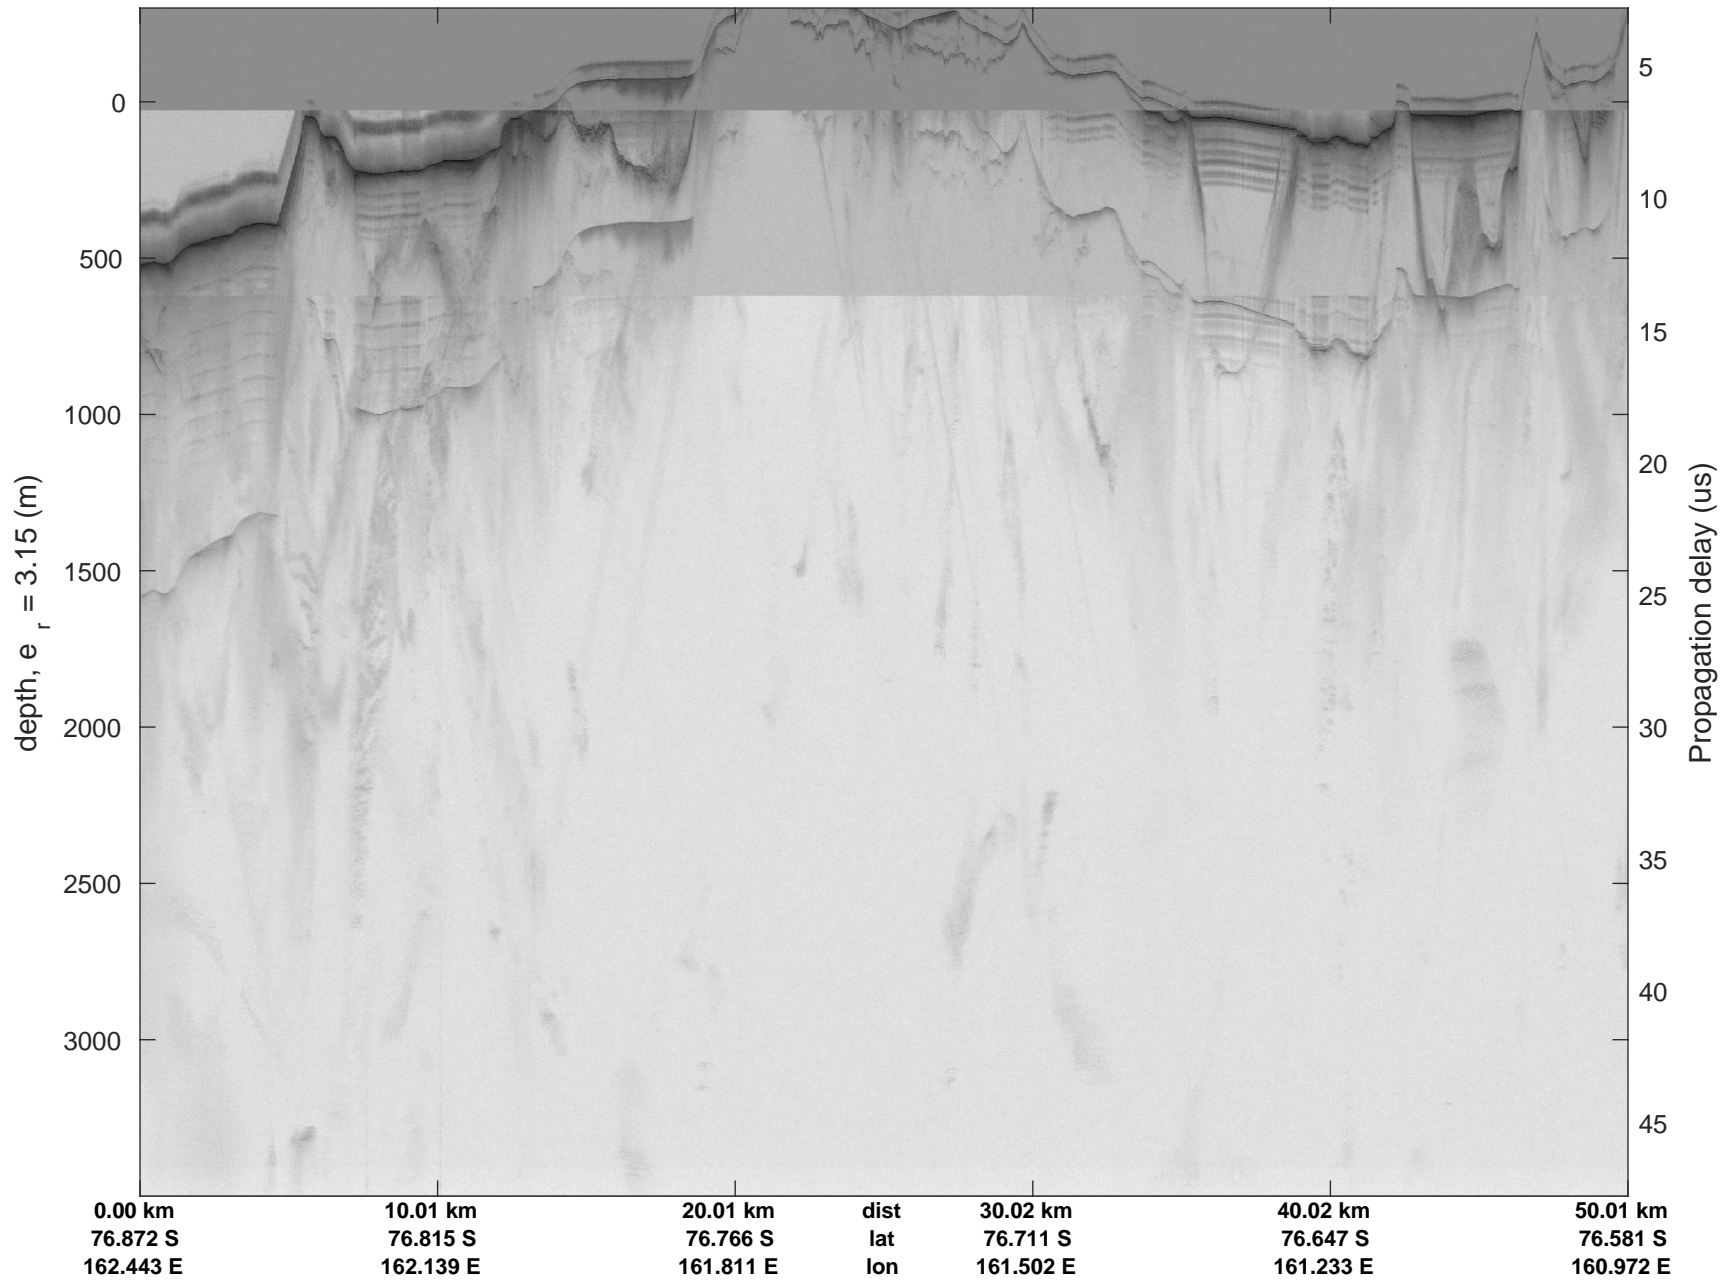

Victoria D  
20171129\_02\_001  
Polar Stereograph -71N/0E

rds 2017\_Antarctica\_Basler: "Victoria D" 20171129\_02\_001: -5:46:01.8 to -5:55:04.2 GPS

rds 2017\_Antarctica\_Basler: "Victoria D" 20171129\_02\_001: -5:46:01.8 to -5:55:04.2 GPS

Victoria D  
20171129\_02\_002  
Polar Stereograph -71N/0E

rds 2017\_Antarctica\_Basler: "Victoria D" 20171129\_02\_002: -5:55:04.4 to -4:02:13.6 GPS

rds 2017\_Antarctica\_Basler: "Victoria D" 20171129\_02\_002: -5:55:04.4 to -4:02:13.6 GPS