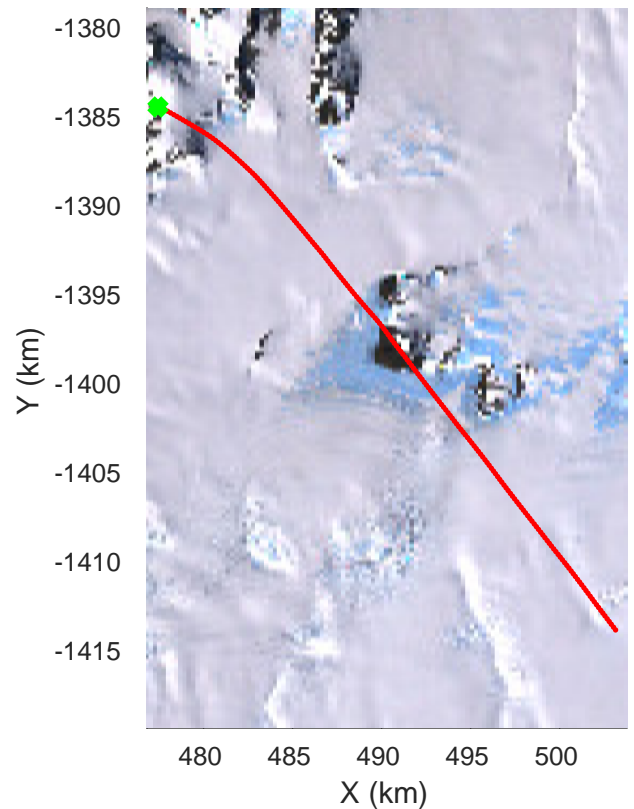

Victoria D  
20171129\_02\_001  
Polar Stereograph -71N/0E

rds 2017\_Antarctica\_Basler: "Victoria D" 20171129\_02\_001: -5:46:01.8 to -5:55:04.2 GPS

rds 2017\_Antarctica\_Basler: "Victoria D" 20171129\_02\_001: -5:46:01.8 to -5:55:04.2 GPS

Victoria D  
20171129\_02\_002  
Polar Stereograph -71N/0E

rds 2017\_Antarctica\_Basler: "Victoria D" 20171129\_02\_002: -5:55:04.4 to -4:02:13.6 GPS

rds 2017\_Antarctica\_Basler: "Victoria D" 20171129\_02\_002: -5:55:04.4 to -4:02:13.6 GPS