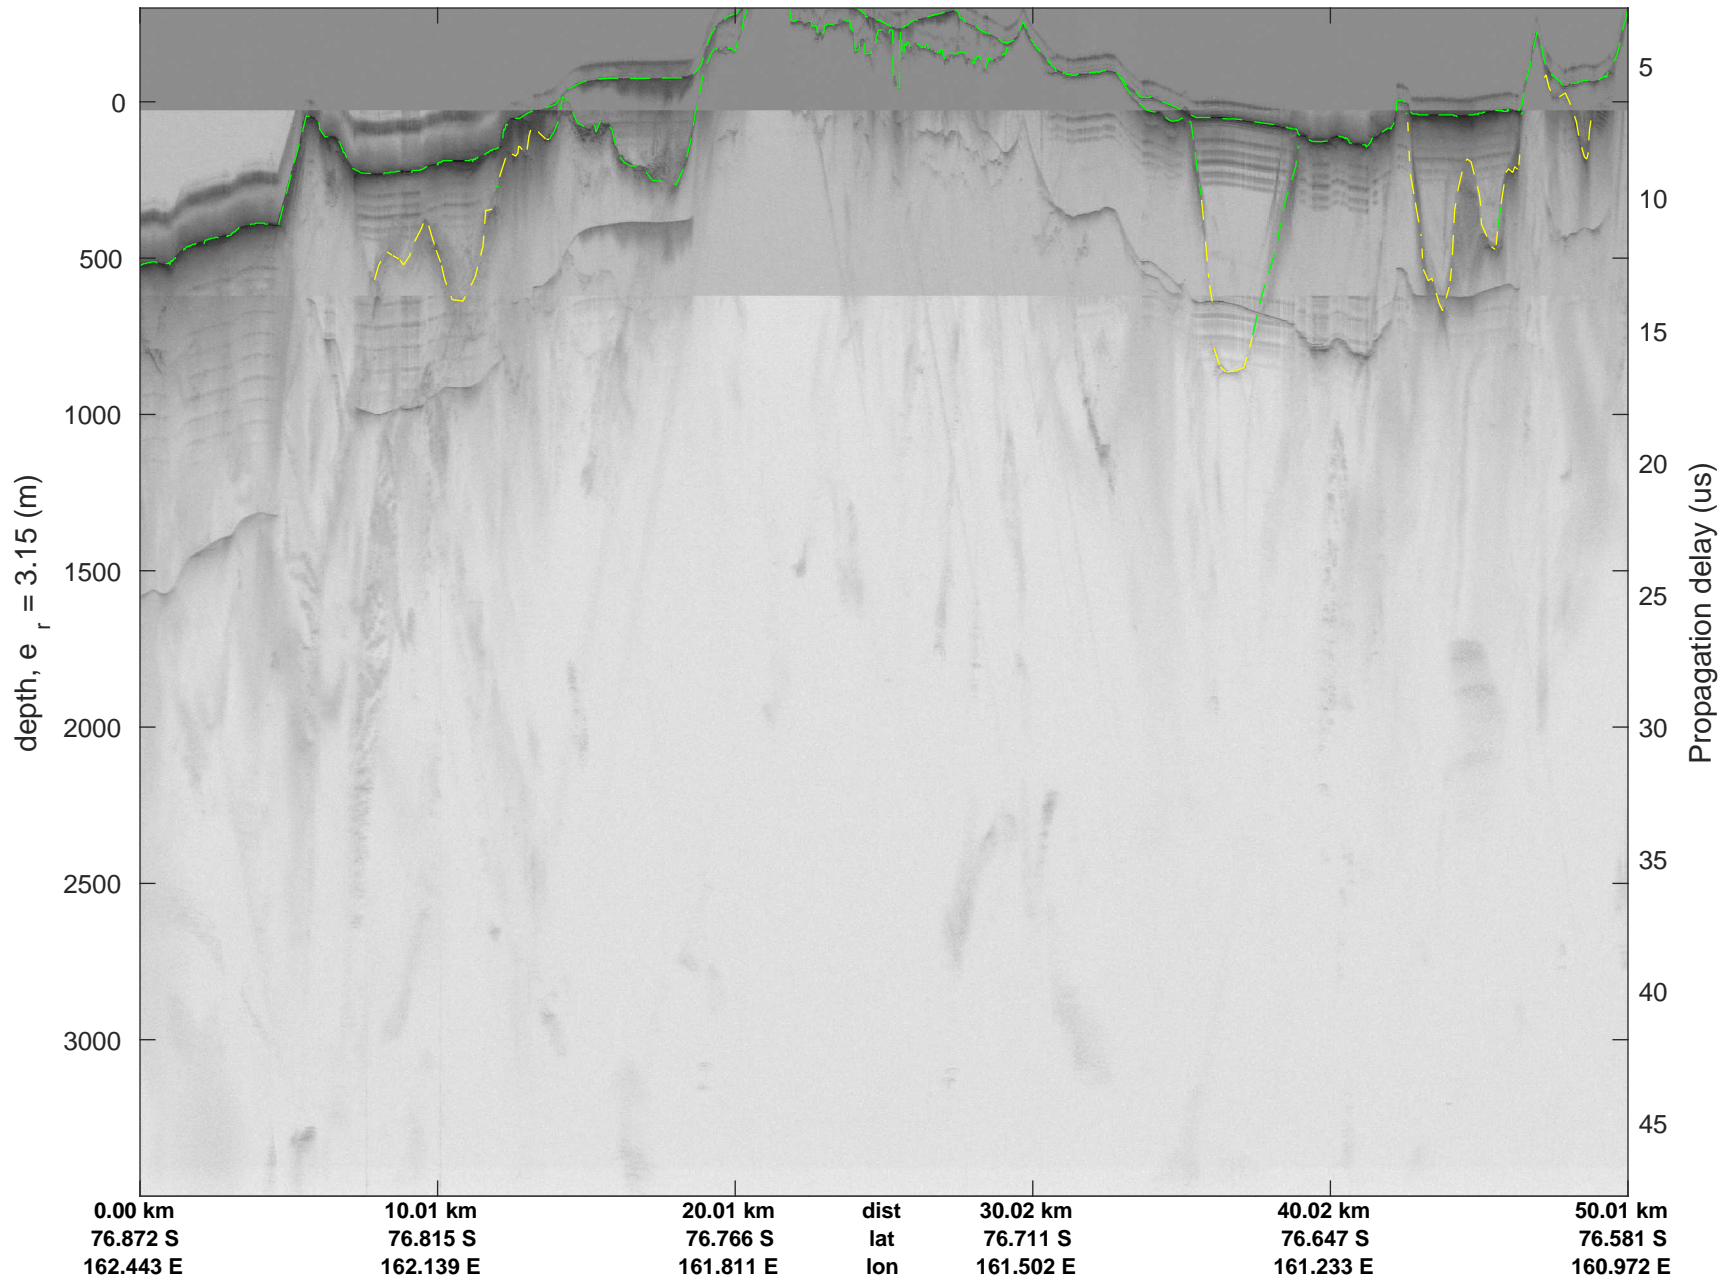

Victoria D  
20171129\_02\_001  
Polar Stereograph -71N/0E

rds 2017\_Antarctica\_Basler: "Victoria D" 20171129\_02\_001: -5:46:01.8 to -5:55:04.2 GPS

rds 2017\_Antarctica\_Basler: "Victoria D" 20171129\_02\_001: -5:46:01.8 to -5:55:04.2 GPS

Victoria D  
20171129\_02\_002  
Polar Stereograph -71N/0E

rds 2017\_Antarctica\_Basler: "Victoria D" 20171129\_02\_002: -5:55:04.4 to -4:02:13.6 GPS

rds 2017\_Antarctica\_Basler: "Victoria D" 20171129\_02\_002: -5:55:04.4 to -4:02:13.6 GPS