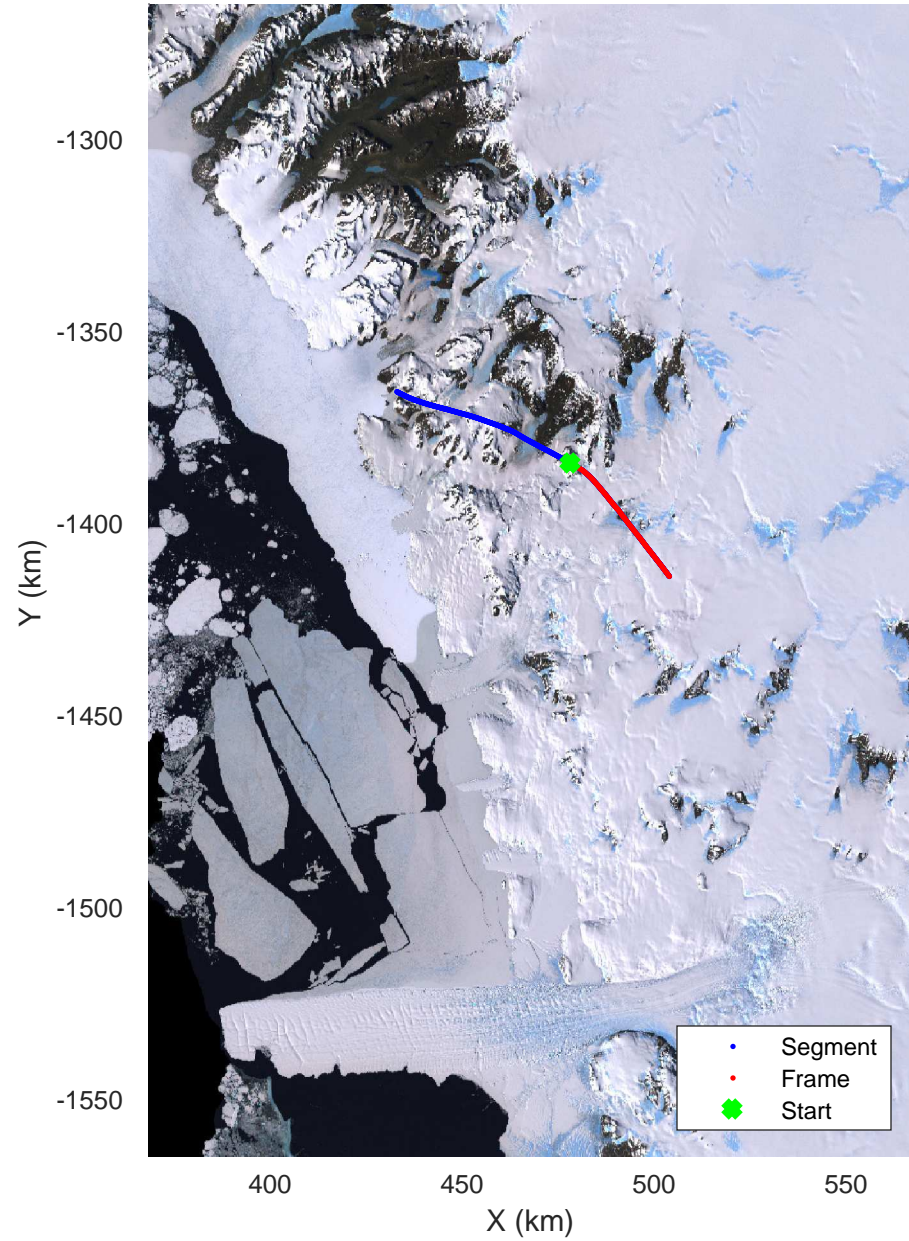

Victoria D  
20171129\_02\_001  
Polar Stereograph -71N/0E

rds 2017\_Antarctica\_Basler: "Victoria D" 20171129\_02\_001: -5:46:01.8 to -5:55:04.2 GPS

rds 2017\_Antarctica\_Basler: "Victoria D" 20171129\_02\_001: -5:46:01.8 to -5:55:04.2 GPS

Victoria D  
20171129\_02\_002  
Polar Stereograph -71N/0E

rds 2017\_Antarctica\_Basler: "Victoria D" 20171129\_02\_002: -5:55:04.4 to -4:02:13.6 GPS

rds 2017\_Antarctica\_Basler: "Victoria D" 20171129\_02\_002: -5:55:04.4 to -4:02:13.6 GPS