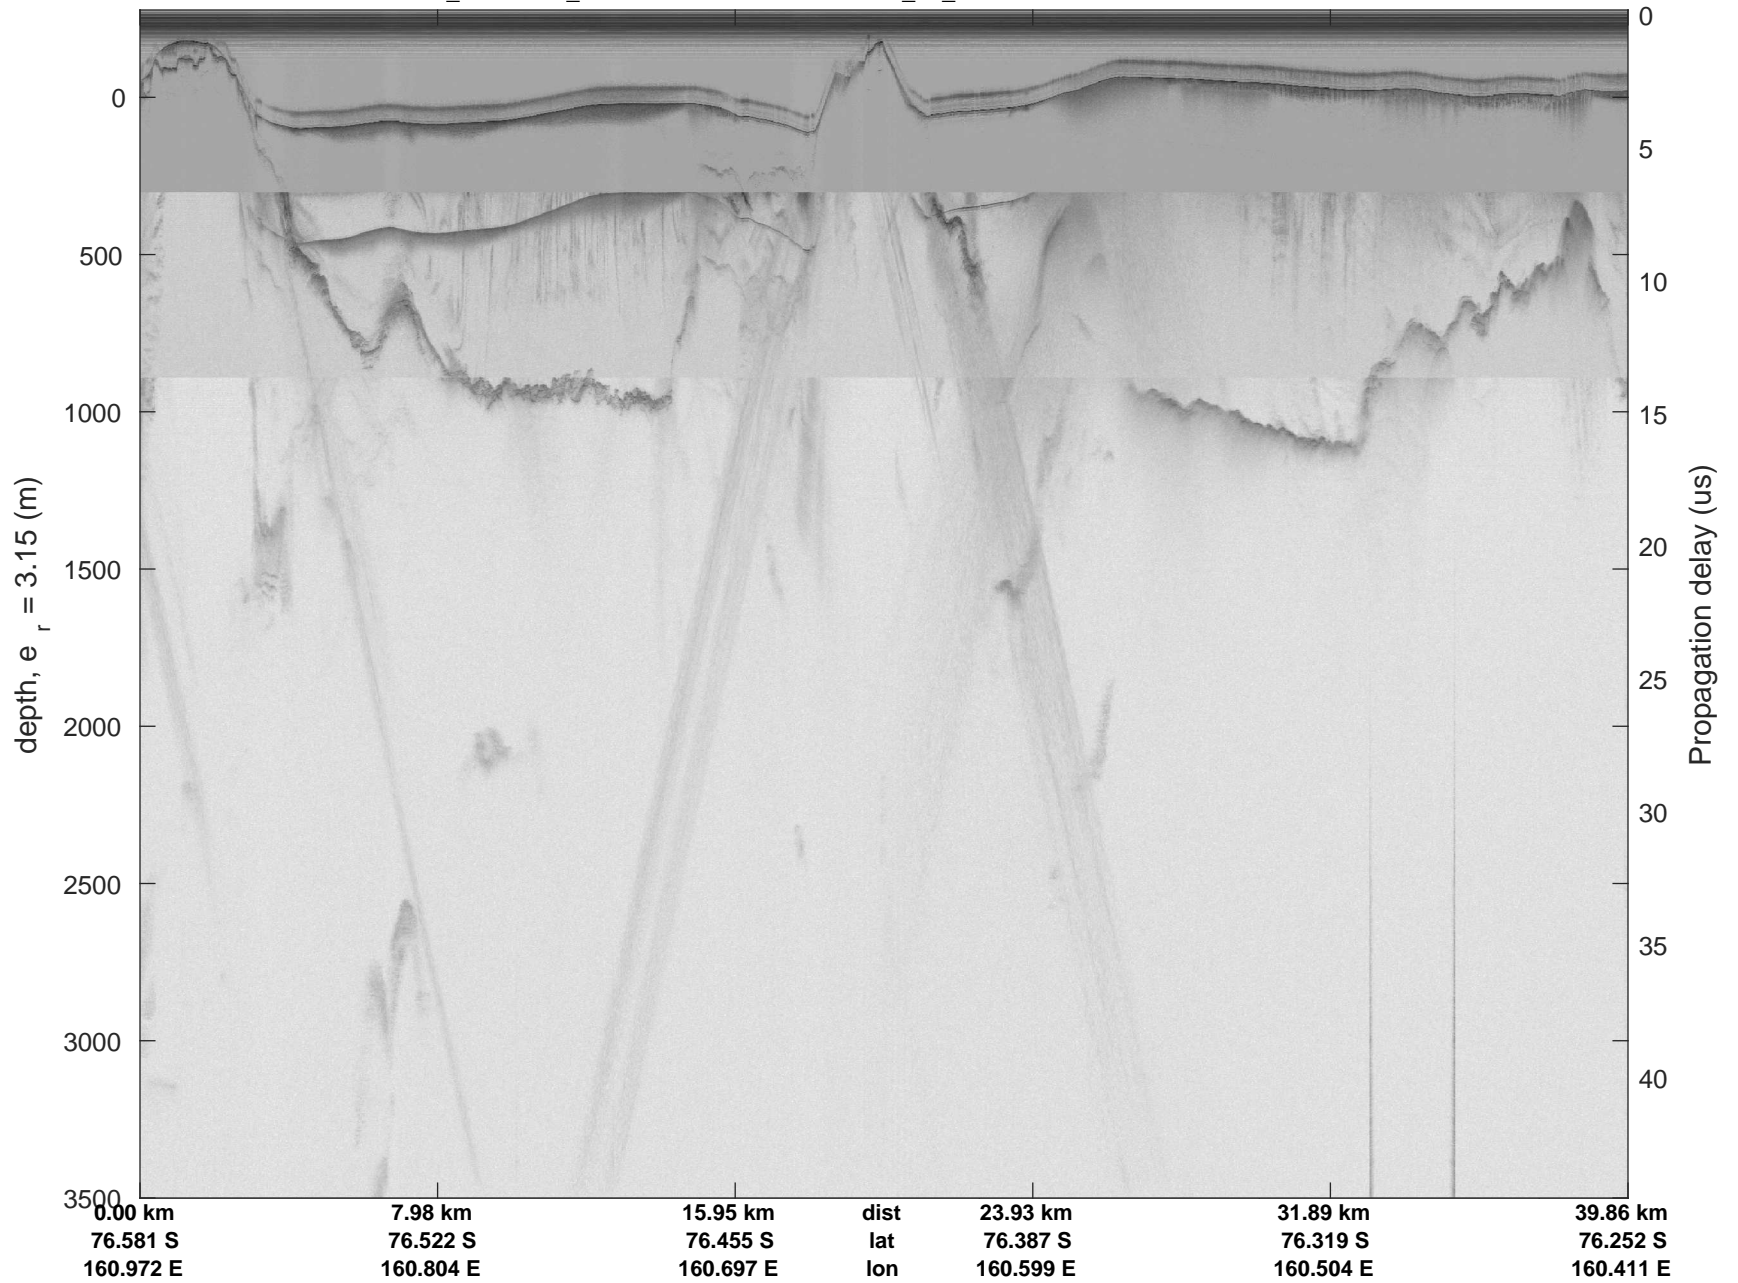

Victoria D  
20171129\_02\_001  
Polar Stereograph -71N/0E

rds 2017\_Antarctica\_Basler: "Victoria D" 20171129\_02\_001: -5:46:01.8 to -5:55:04.2 GPS

rds 2017\_Antarctica\_Basler: "Victoria D" 20171129\_02\_001: -5:46:01.8 to -5:55:04.2 GPS

Victoria D  
20171129\_02\_002  
Polar Stereograph -71N/0E

rds 2017\_Antarctica\_Basler: "Victoria D" 20171129\_02\_002: -5:55:04.4 to -4:02:13.6 GPS

rds 2017\_Antarctica\_Basler: "Victoria D" 20171129\_02\_002: -5:55:04.4 to -4:02:13.6 GPS