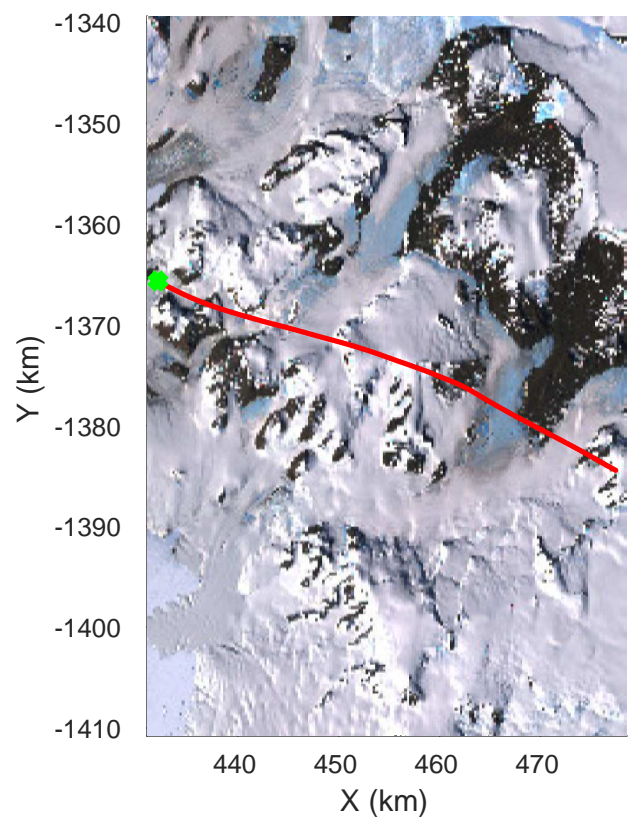

Victoria D  
20171129\_02\_001  
Polar Stereograph -71N/0E

rds 2017\_Antarctica\_Basler: "Victoria D" 20171129\_02\_001: -5:46:01.8 to -5:55:04.2 GPS

rds 2017\_Antarctica\_Basler: "Victoria D" 20171129\_02\_001: -5:46:01.8 to -5:55:04.2 GPS

Victoria D  
20171129\_02\_002  
Polar Stereograph -71N/0E

rds 2017\_Antarctica\_Basler: "Victoria D" 20171129\_02\_002: -5:55:04.4 to -4:02:13.6 GPS

rds 2017\_Antarctica\_Basler: "Victoria D" 20171129\_02\_002: -5:55:04.4 to -4:02:13.6 GPS