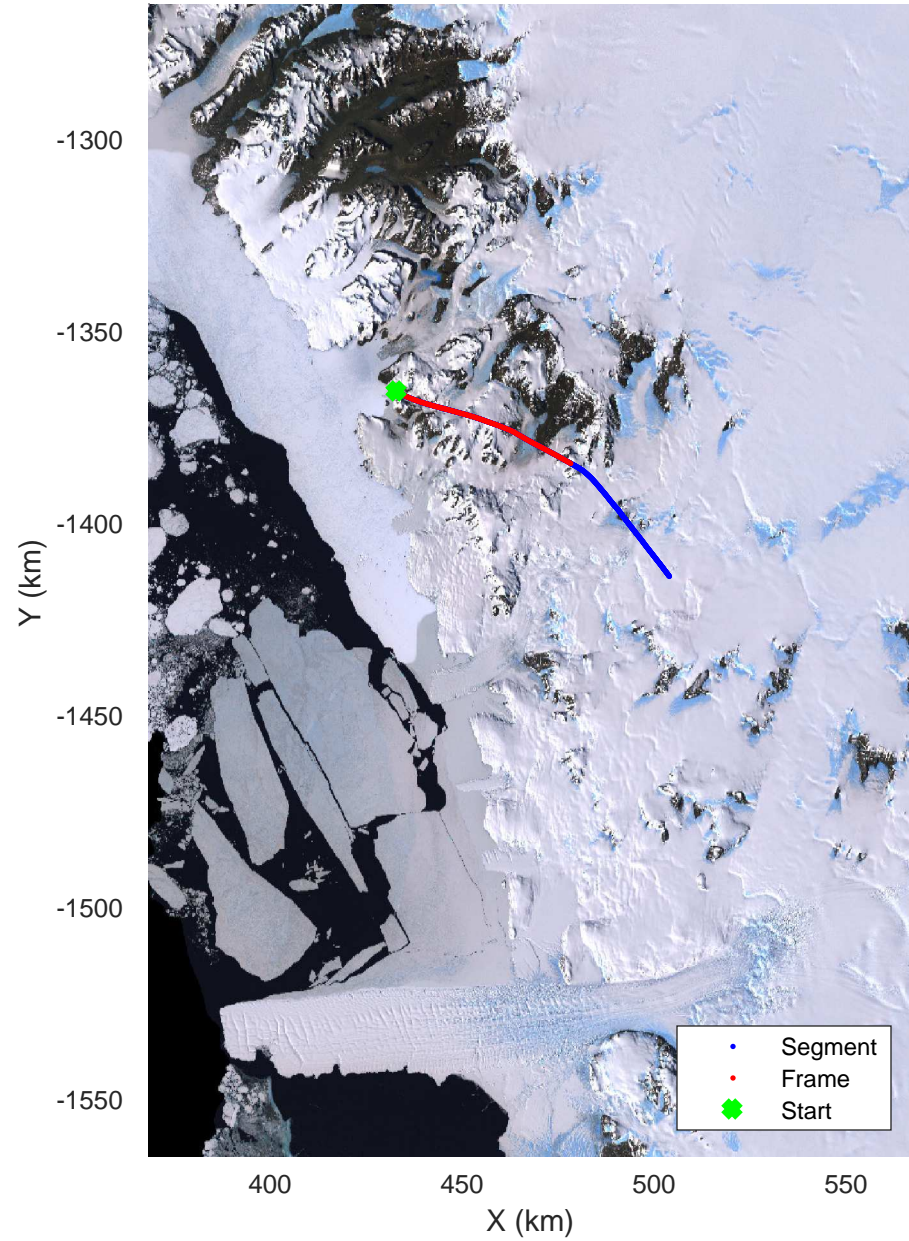

Victoria D  
20171129\_02\_001  
Polar Stereograph -71N/0E

rds 2017\_Antarctica\_Basler: "Victoria D" 20171129\_02\_001: -5:46:01.8 to -5:55:04.2 GPS

rds 2017\_Antarctica\_Basler: "Victoria D" 20171129\_02\_001: -5:46:01.8 to -5:55:04.2 GPS

Victoria D  
20171129\_02\_002  
Polar Stereograph -71N/0E

rds 2017\_Antarctica\_Basler: "Victoria D" 20171129\_02\_002: -5:55:04.4 to -4:02:13.6 GPS

rds 2017\_Antarctica\_Basler: "Victoria D" 20171129\_02\_002: -5:55:04.4 to -4:02:13.6 GPS