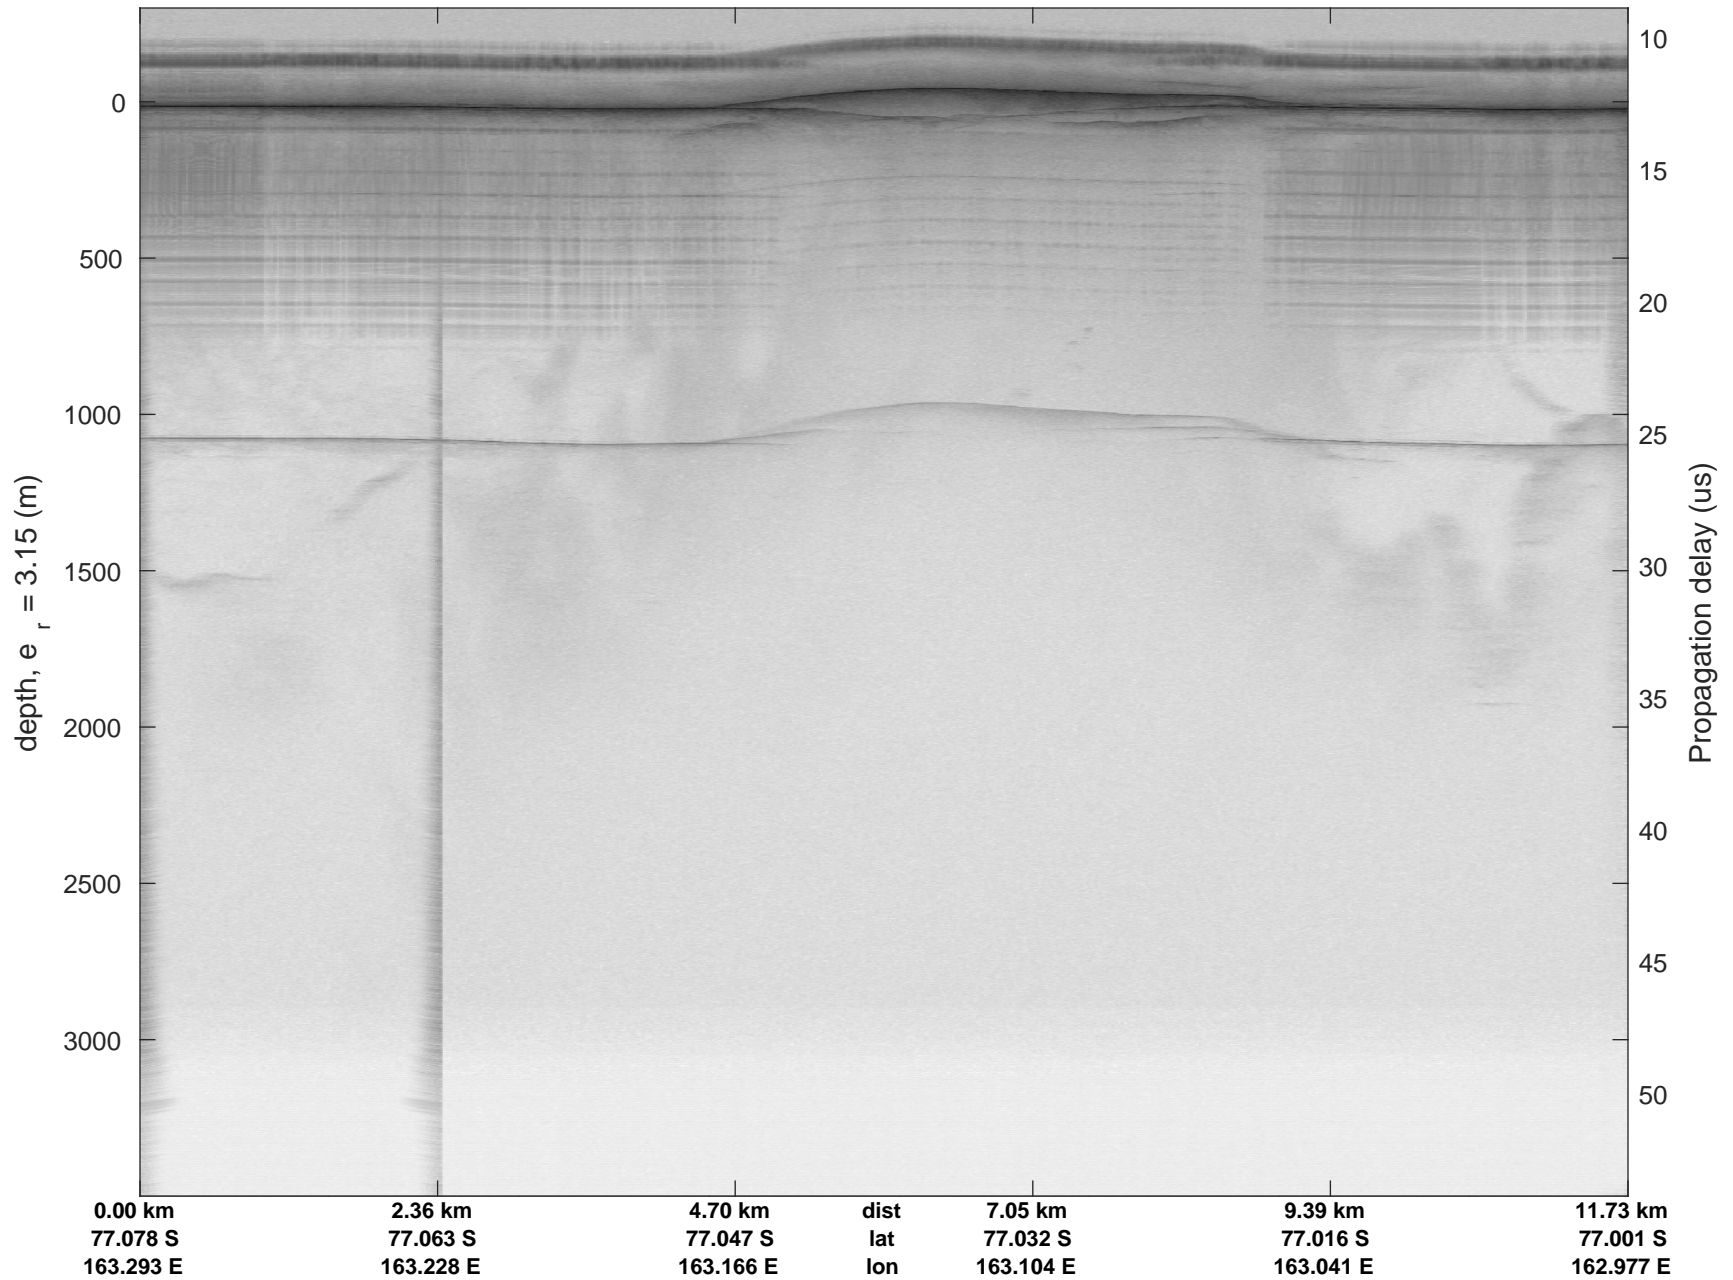

rds 2017_Antarctica_Basler: "Victoria D" 20171129_01_001: -5:40:34.6 to -5:42:35.9 GPS

rds 2017_Antarctica_Basler: "Victoria D" 20171129_01_001: -5:40:34.6 to -5:42:35.9 GPS