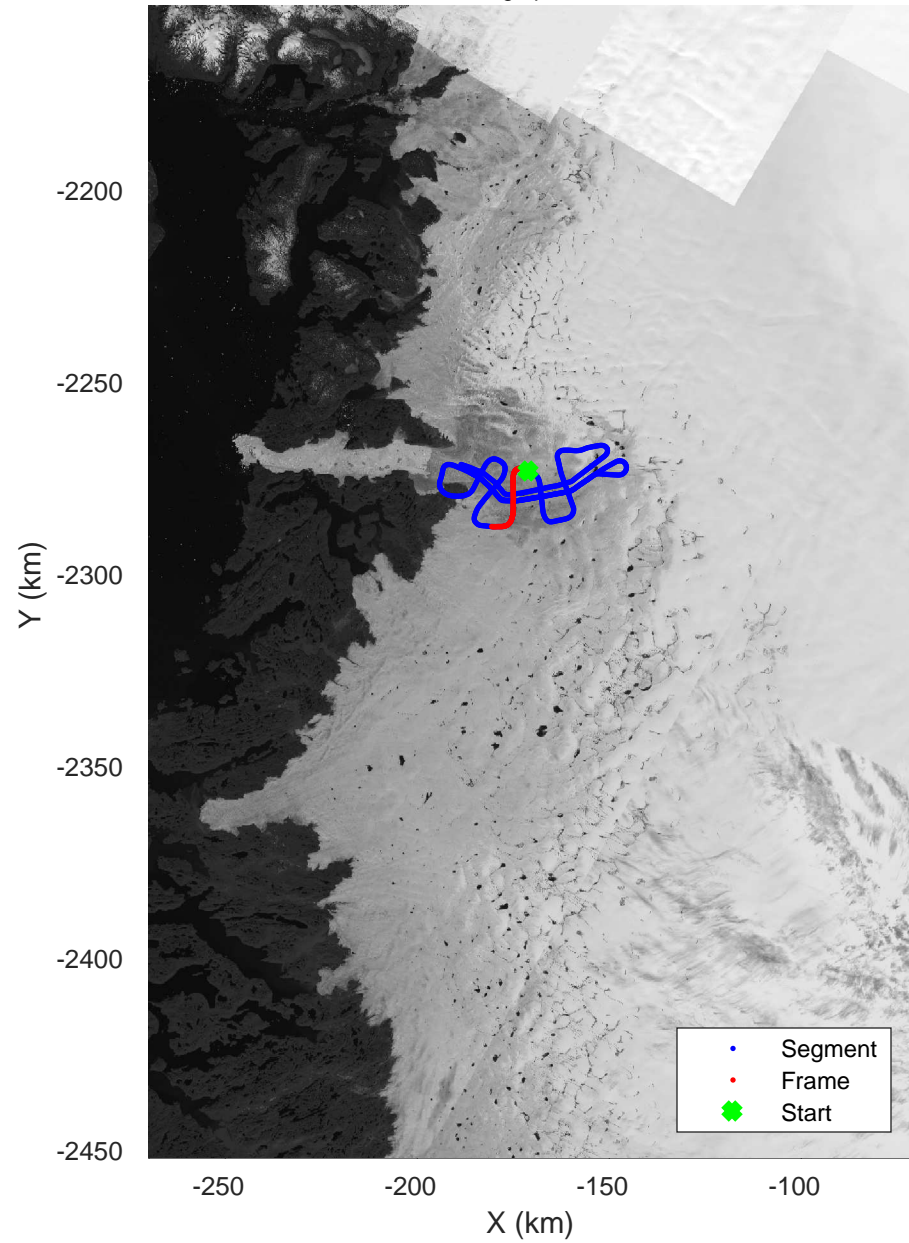

Jakobshavn along/cross
20161110_03_002
Polar Stereograph 70N/-45E

rds 2016_Greenland_TOdtu: "Jakobshavn along/cross" 20161110_03_002: 16:12:46.0 to 16:21:10.0 GPS

rds 2016_Greenland_TOdtu: "Jakobshavn along/cross" 20161110_03_002: 16:12:46.0 to 16:21:10.0 GPS

Jakobshavn along/cross
20161110_03_003
Polar Stereograph 70N/-45E

rds 2016_Greenland_TODtu: "Jakobshavn along/cross" 20161110_03_003: 16:21:10.8 to 16:25:46.3 GPS

rds 2016_Greenland_TODtu: "Jakobshavn along/cross" 20161110_03_003: 16:21:10.8 to 16:25:46.3 GPS

Jakobshavn along/cross
20161110_03_004
Polar Stereograph 70N/-45E

rds 2016_Greenland_TODtu: "Jakobshavn along/cross" 20161110_03_004: 16:25:47.1 to 16:31:23.0 GPS

rds 2016_Greenland_TODtu: "Jakobshavn along/cross" 20161110_03_004: 16:25:47.1 to 16:31:23.0 GPS

Jakobshavn along/cross
 20161110_03_005
 Polar Stereograph 70N/-45E

rds 2016_Greenland_TOdtu: "Jakobshavn along/cross" 20161110_03_005: 16:31:24.0 to 16:37:03.0 GPS

rds 2016_Greenland_TOdtu: "Jakobshavn along/cross" 20161110_03_005: 16:31:24.0 to 16:37:03.0 GPS