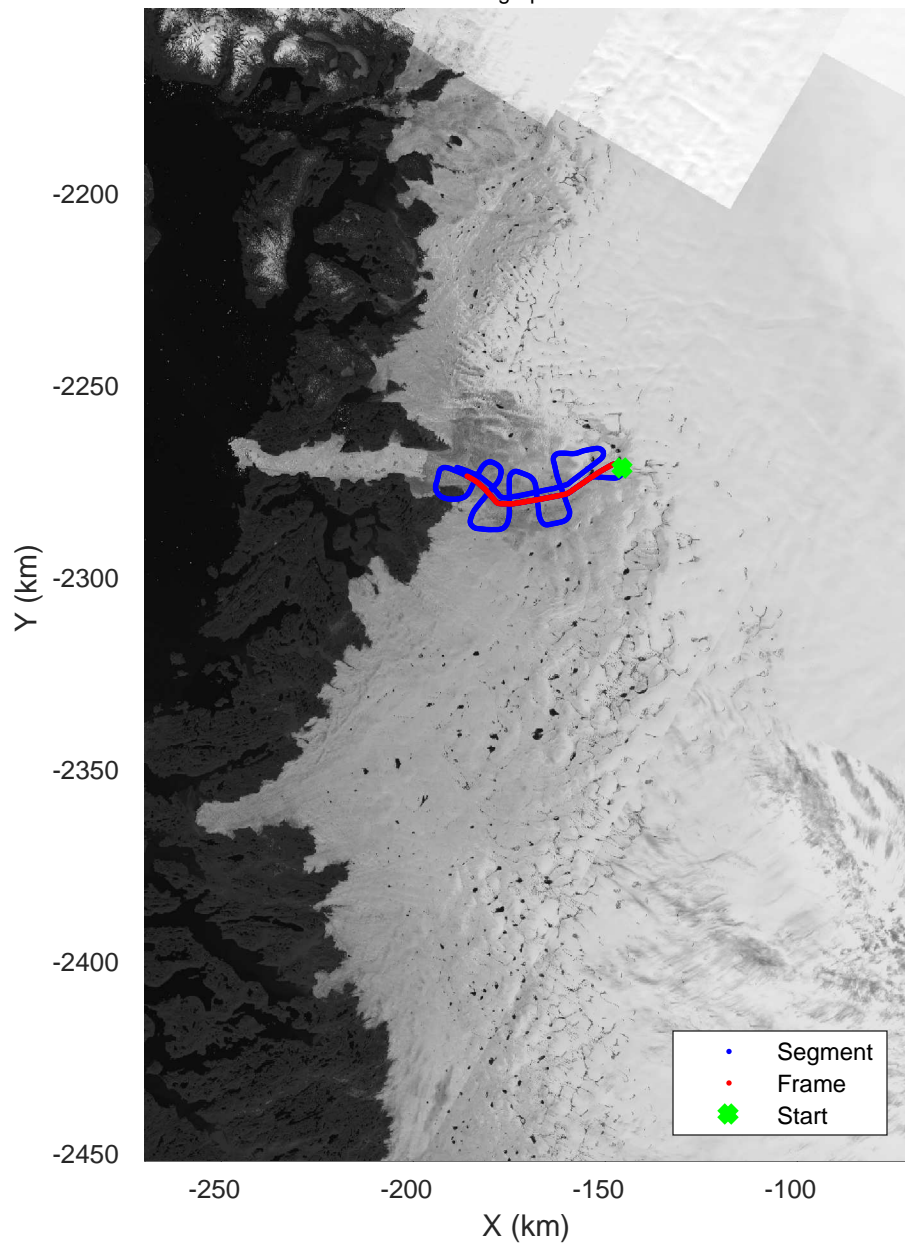

Jakobshavn along/cross
 20161110_03_006
 Polar Stereograph 70N/-45E

rds 2016_Greenland_TOdtu: "Jakobshavn along/cross" 20161110_03_006: 16:37:03.7 to 16:43:32.3 GPS

rds 2016_Greenland_TOdtu: "Jakobshavn along/cross" 20161110_03_006: 16:37:03.7 to 16:43:32.3 GPS

rds 2016_Greenland_TOdtu: "Jakobshavn along/cross" 20161110_03_007: 16:43:33.3 to 16:56:59.3 GPS

rds 2016_Greenland_TOdtu: "Jakobshavn along/cross" 20161110_03_007: 16:43:33.3 to 16:56:59.3 GPS

Jakobshavn along/cross
20161110_03_008
Polar Stereograph 70N/-45E

rds 2016_Greenland_TOdtu: "Jakobshavn along/cross" 20161110_03_008: 16:57:00.1 to 17:08:32.2 GPS

rds 2016_Greenland_TOdtu: "Jakobshavn along/cross" 20161110_03_008: 16:57:00.1 to 17:08:32.2 GPS