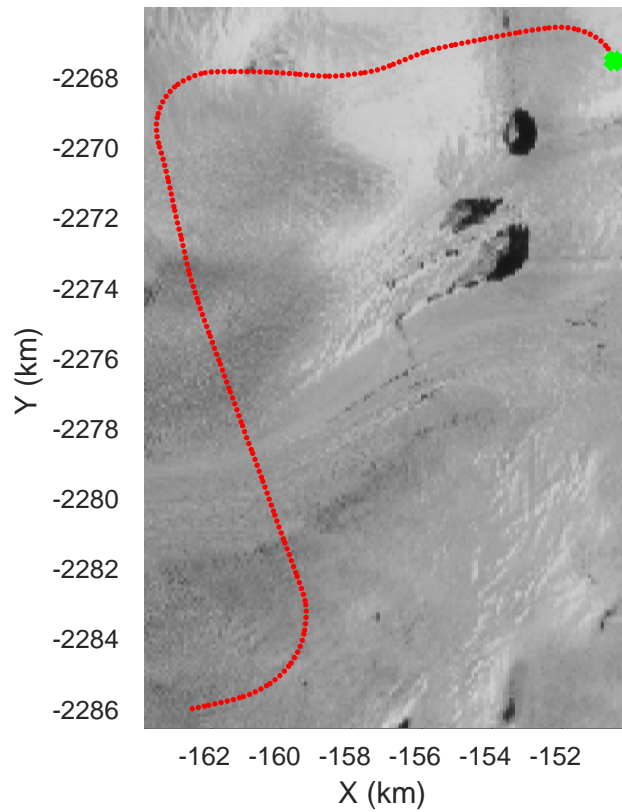

Jakobshavn along/cross
20161110_03_001
Polar Stereograph 70N/-45E

rds 2016_Greenland_TODtu: "Jakobshavn along/cross" 20161110_03_001: 16:01:16.8 to 16:12:45.0 GPS

rds 2016_Greenland_TODtu: "Jakobshavn along/cross" 20161110_03_001: 16:01:16.8 to 16:12:45.0 GPS

Jakobshavn along/cross
20161110_03_002
Polar Stereograph 70N/-45E

rds 2016_Greenland_TOdtu: "Jakobshavn along/cross" 20161110_03_002: 16:12:46.0 to 16:21:10.0 GPS

rds 2016_Greenland_TOdtu: "Jakobshavn along/cross" 20161110_03_002: 16:12:46.0 to 16:21:10.0 GPS