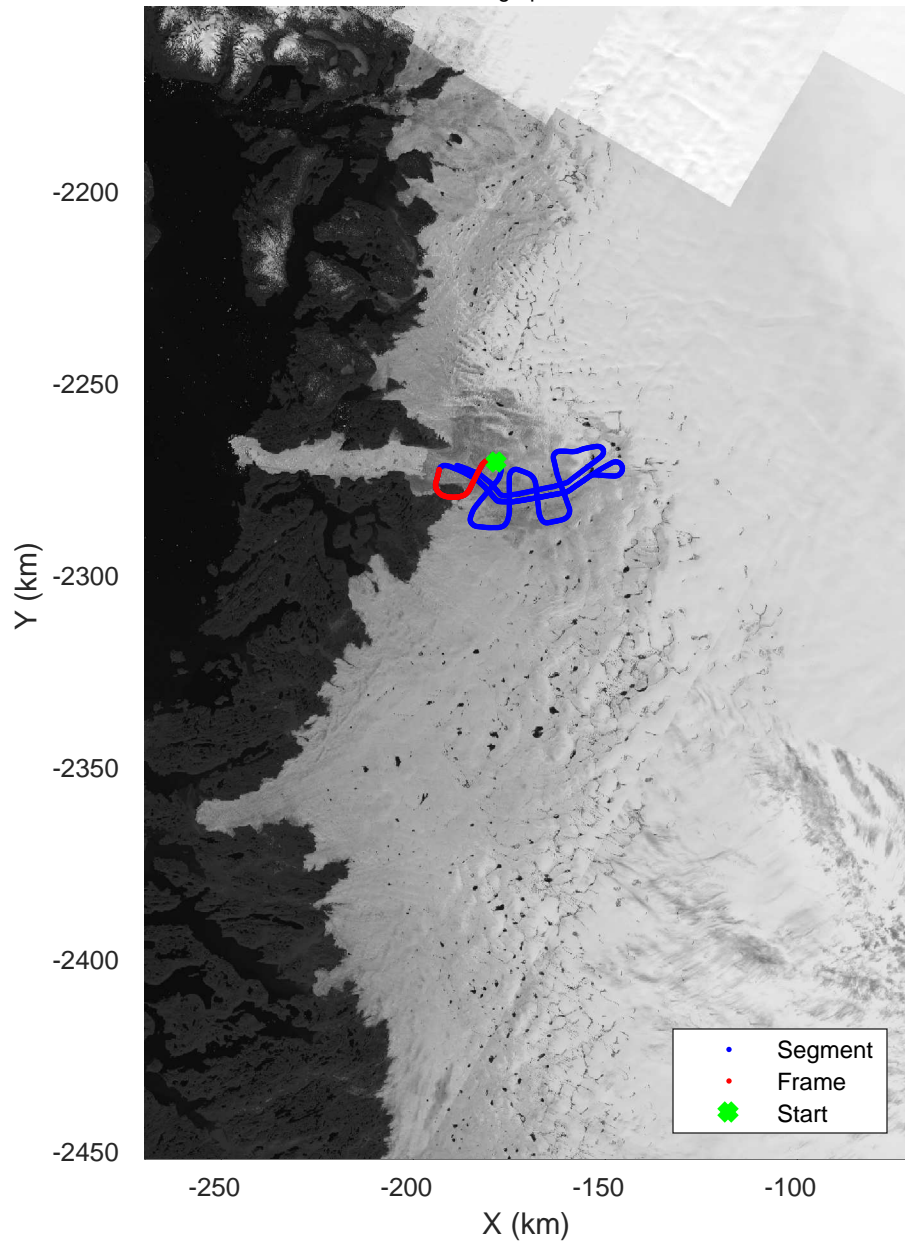

Jakobshavn along/cross
20161110_03_004
Polar Stereograph 70N/-45E

rds 2016_Greenland_TODtu: "Jakobshavn along/cross" 20161110_03_004: 16:25:47.1 to 16:31:23.0 GPS

rds 2016_Greenland_TODtu: "Jakobshavn along/cross" 20161110_03_004: 16:25:47.1 to 16:31:23.0 GPS

Jakobshavn along/cross
 20161110_03_005
 Polar Stereograph 70N/-45E

rds 2016_Greenland_TOdtu: "Jakobshavn along/cross" 20161110_03_005: 16:31:24.0 to 16:37:03.0 GPS

rds 2016_Greenland_TOdtu: "Jakobshavn along/cross" 20161110_03_005: 16:31:24.0 to 16:37:03.0 GPS

Jakobshavn along/cross
 20161110_03_006
 Polar Stereograph 70N/-45E

rds 2016_Greenland_TOdtu: "Jakobshavn along/cross" 20161110_03_006: 16:37:03.7 to 16:43:32.3 GPS

rds 2016_Greenland_TOdtu: "Jakobshavn along/cross" 20161110_03_006: 16:37:03.7 to 16:43:32.3 GPS