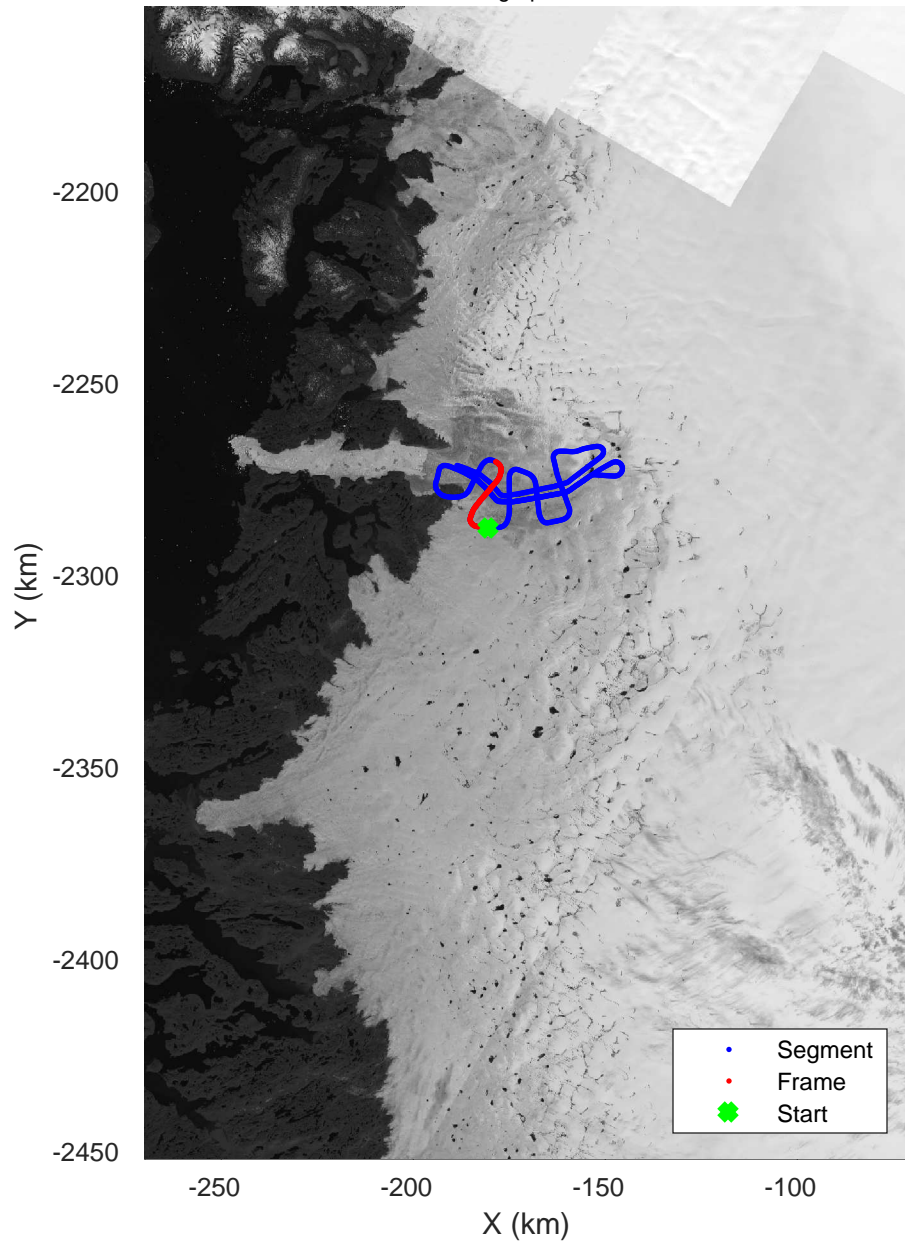

Jakobshavn along/cross
20161110_03_004
Polar Stereograph 70N/-45E

rds 2016_Greenland_TODtu: "Jakobshavn along/cross" 20161110_03_004: 16:25:47.1 to 16:31:23.0 GPS

rds 2016_Greenland_TODtu: "Jakobshavn along/cross" 20161110_03_004: 16:25:47.1 to 16:31:23.0 GPS

Jakobshavn along/cross
 20161110_03_005
 Polar Stereograph 70N/-45E

rds 2016_Greenland_TOdtu: "Jakobshavn along/cross" 20161110_03_005: 16:31:24.0 to 16:37:03.0 GPS

rds 2016_Greenland_TOdtu: "Jakobshavn along/cross" 20161110_03_005: 16:31:24.0 to 16:37:03.0 GPS