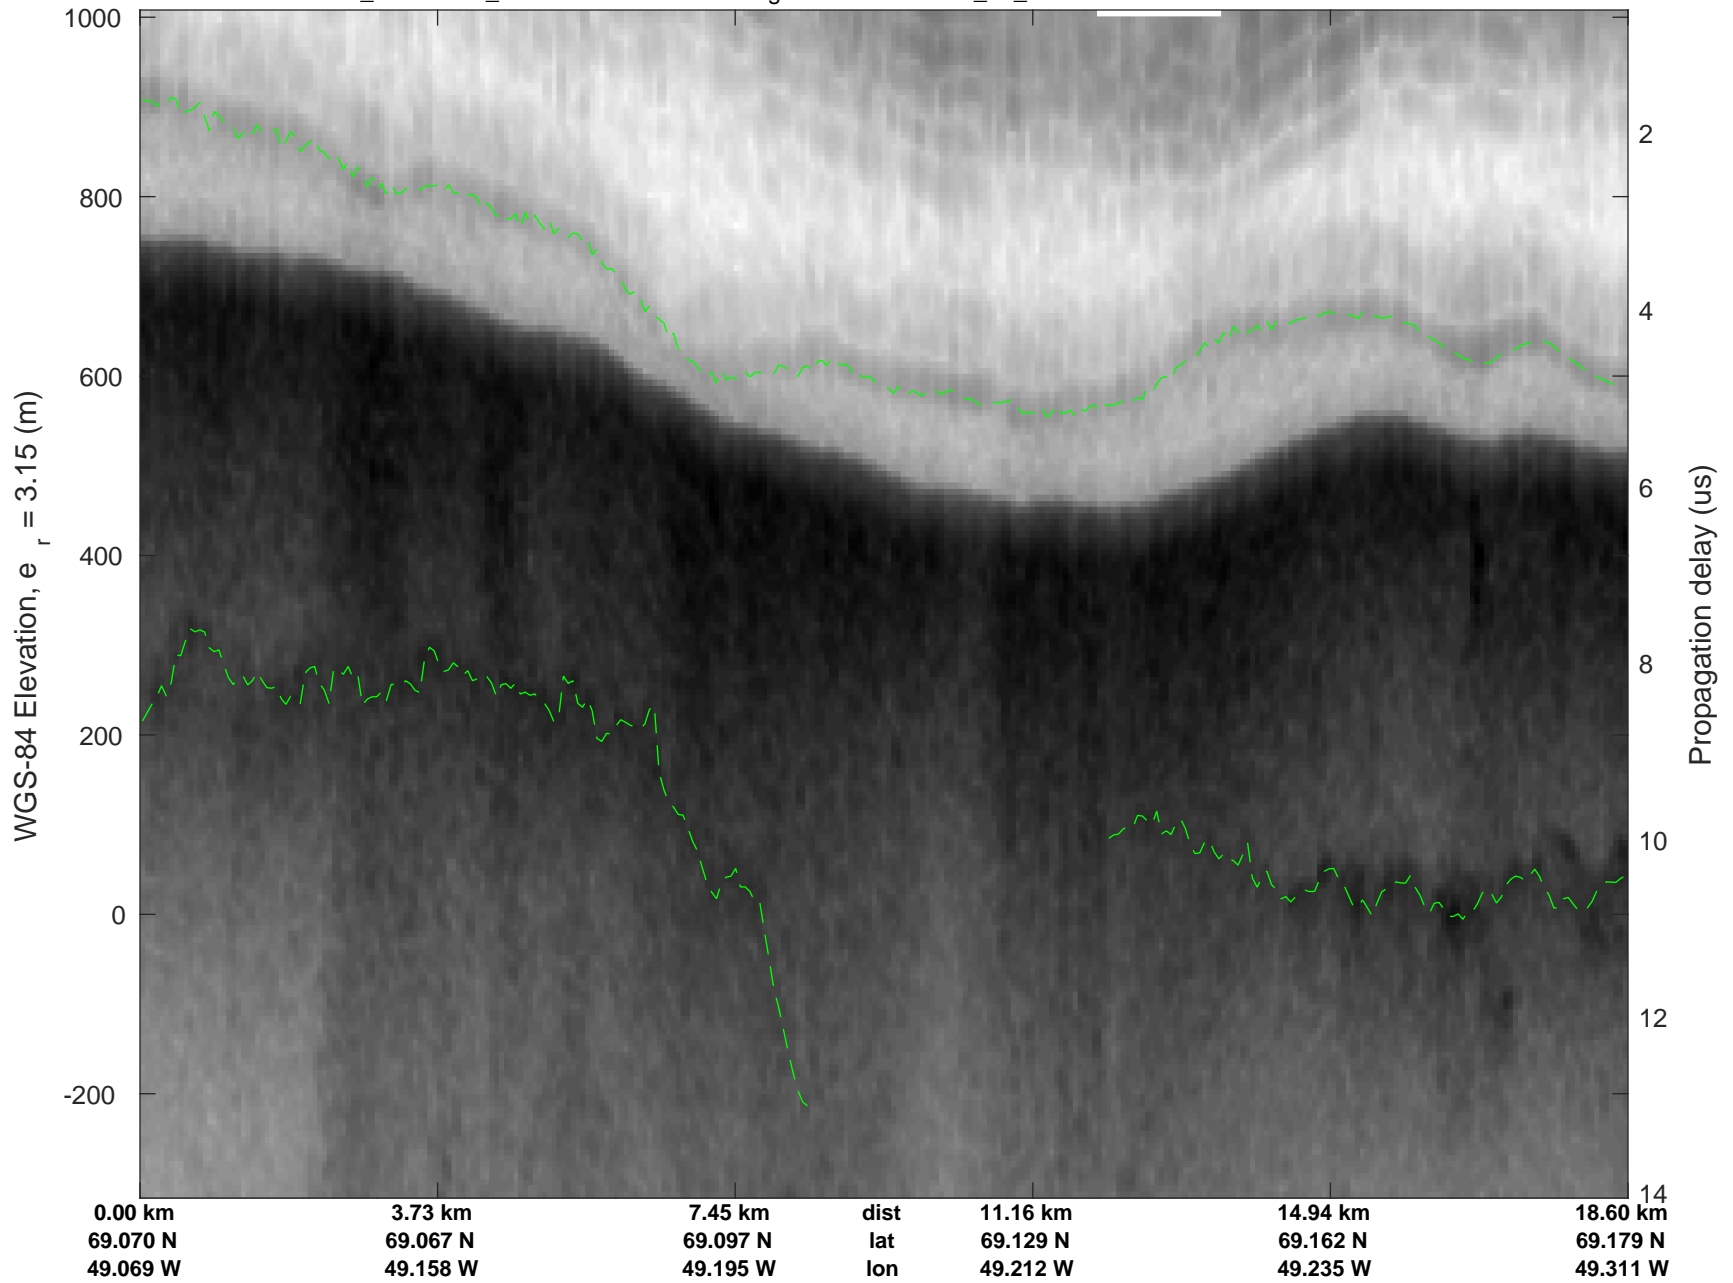

Jakobshavn along/cross
20161110_03_001
Polar Stereograph 70N/-45E

rds 2016_Greenland_TODtu: "Jakobshavn along/cross" 20161110_03_001: 16:01:16.8 to 16:12:45.0 GPS

rds 2016_Greenland_TODtu: "Jakobshavn along/cross" 20161110_03_001: 16:01:16.8 to 16:12:45.0 GPS

Jakobshavn along/cross
20161110_03_002
Polar Stereograph 70N/-45E

rds 2016_Greenland_TOdtu: "Jakobshavn along/cross" 20161110_03_002: 16:12:46.0 to 16:21:10.0 GPS

rds 2016_Greenland_TOdtu: "Jakobshavn along/cross" 20161110_03_002: 16:12:46.0 to 16:21:10.0 GPS

Jakobshavn along/cross
20161110_03_003
Polar Stereograph 70N/-45E

rds 2016_Greenland_TODtu: "Jakobshavn along/cross" 20161110_03_003: 16:21:10.8 to 16:25:46.3 GPS

rds 2016_Greenland_TODtu: "Jakobshavn along/cross" 20161110_03_003: 16:21:10.8 to 16:25:46.3 GPS

Jakobshavn along/cross
20161110_03_004
Polar Stereograph 70N/-45E

rds 2016_Greenland_TODtu: "Jakobshavn along/cross" 20161110_03_004: 16:25:47.1 to 16:31:23.0 GPS

rds 2016_Greenland_TODtu: "Jakobshavn along/cross" 20161110_03_004: 16:25:47.1 to 16:31:23.0 GPS