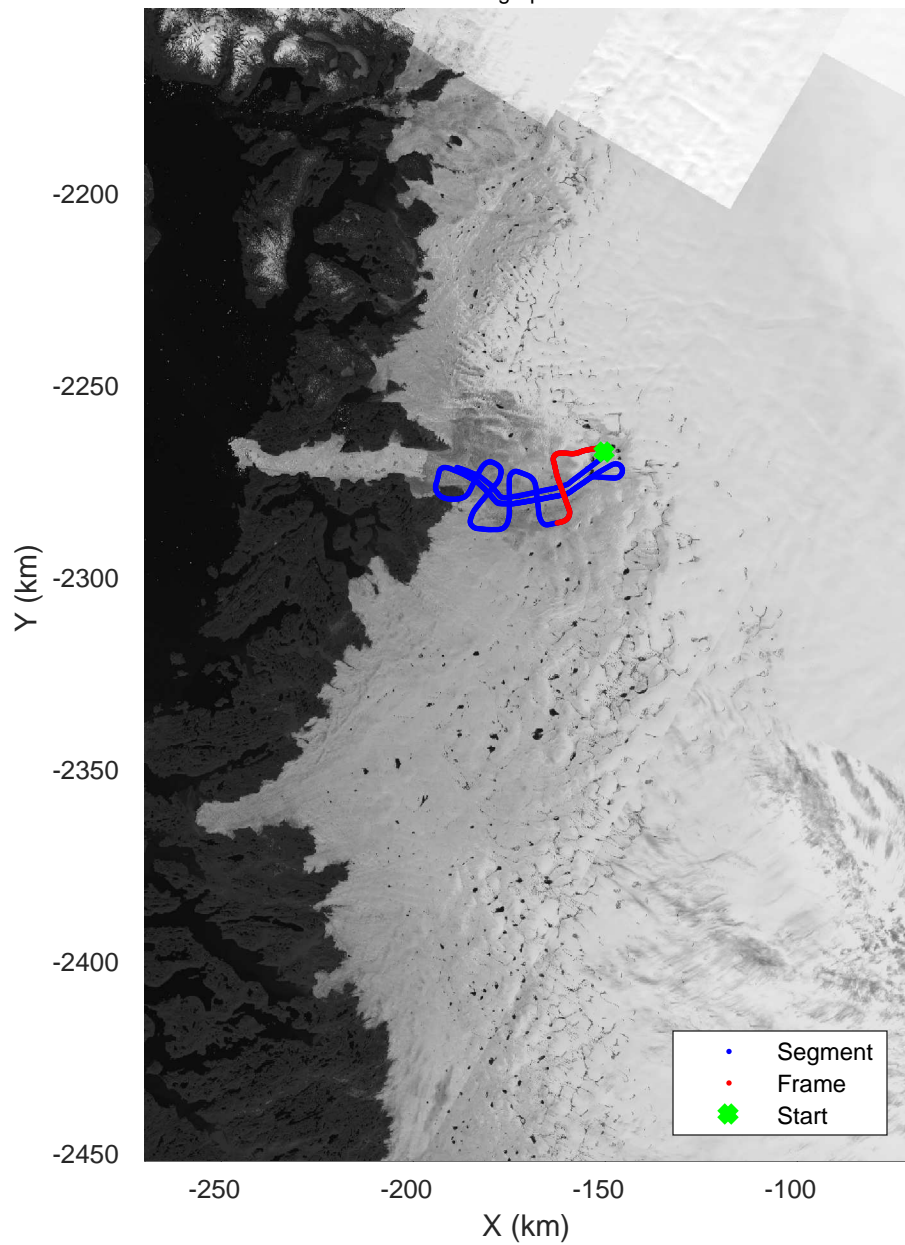

Jakobshavn along/cross
20161110_03_001
Polar Stereograph 70N/-45E

rds 2016_Greenland_TODtu: "Jakobshavn along/cross" 20161110_03_001: 16:01:16.8 to 16:12:45.0 GPS

rds 2016_Greenland_TODtu: "Jakobshavn along/cross" 20161110_03_001: 16:01:16.8 to 16:12:45.0 GPS

Jakobshavn along/cross
20161110_03_002
Polar Stereograph 70N/-45E

rds 2016_Greenland_TOdtu: "Jakobshavn along/cross" 20161110_03_002: 16:12:46.0 to 16:21:10.0 GPS

rds 2016_Greenland_TOdtu: "Jakobshavn along/cross" 20161110_03_002: 16:12:46.0 to 16:21:10.0 GPS

Jakobshavn along/cross
20161110_03_003
Polar Stereograph 70N/-45E

rds 2016_Greenland_TODtu: "Jakobshavn along/cross" 20161110_03_003: 16:21:10.8 to 16:25:46.3 GPS

rds 2016_Greenland_TODtu: "Jakobshavn along/cross" 20161110_03_003: 16:21:10.8 to 16:25:46.3 GPS

Jakobshavn along/cross
20161110_03_004
Polar Stereograph 70N/-45E

rds 2016_Greenland_TODtu: "Jakobshavn along/cross" 20161110_03_004: 16:25:47.1 to 16:31:23.0 GPS

rds 2016_Greenland_TODtu: "Jakobshavn along/cross" 20161110_03_004: 16:25:47.1 to 16:31:23.0 GPS