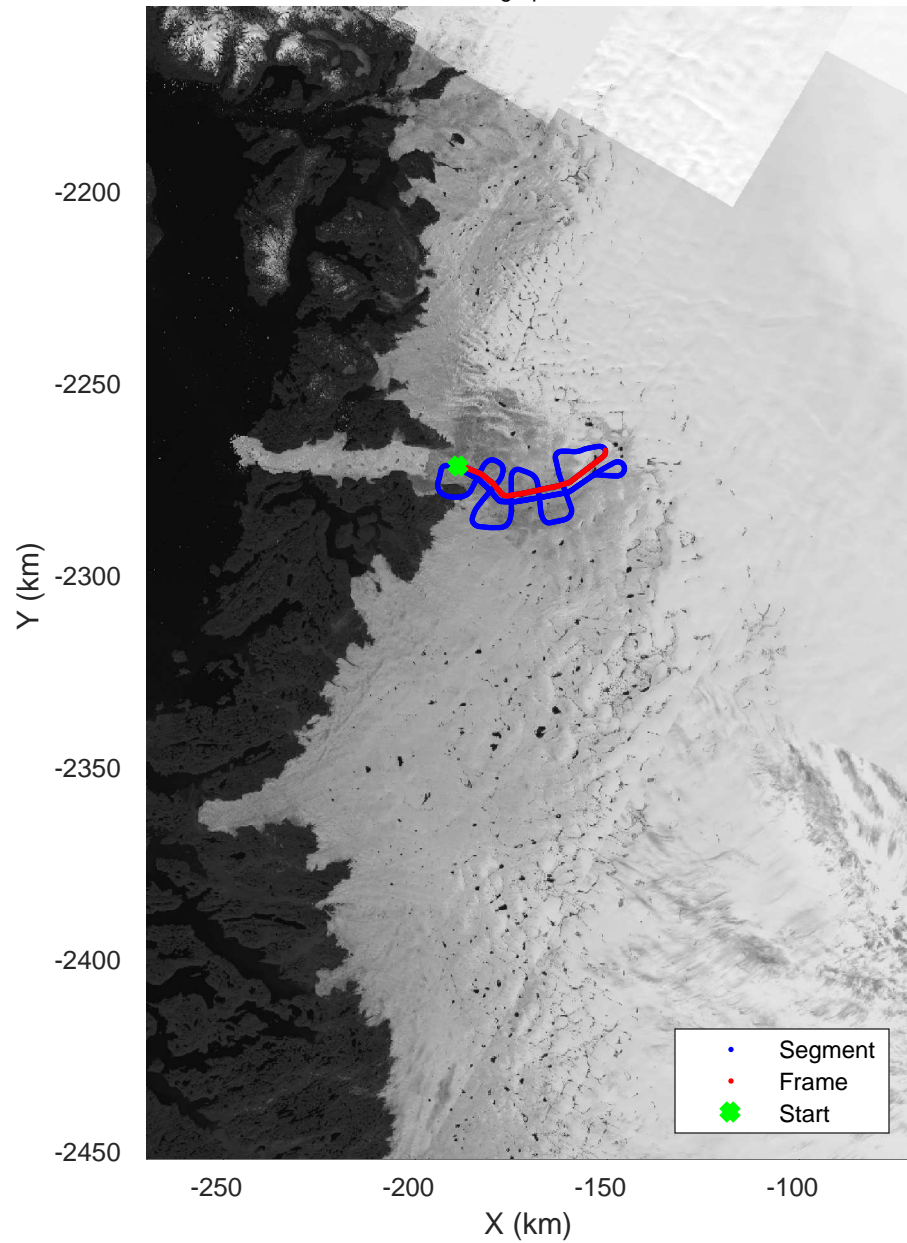

Jakobshavn along/cross
20161110_03_001
Polar Stereograph 70N/-45E

rds 2016_Greenland_TODtu: "Jakobshavn along/cross" 20161110_03_001: 16:01:16.8 to 16:12:45.0 GPS

rds 2016_Greenland_TODtu: "Jakobshavn along/cross" 20161110_03_001: 16:01:16.8 to 16:12:45.0 GPS

Jakobshavn along/cross
20161110_03_002
Polar Stereograph 70N/-45E

rds 2016_Greenland_TOdtu: "Jakobshavn along/cross" 20161110_03_002: 16:12:46.0 to 16:21:10.0 GPS

rds 2016_Greenland_TOdtu: "Jakobshavn along/cross" 20161110_03_002: 16:12:46.0 to 16:21:10.0 GPS

Jakobshavn along/cross
20161110_03_003
Polar Stereograph 70N/-45E

rds 2016_Greenland_TODtu: "Jakobshavn along/cross" 20161110_03_003: 16:21:10.8 to 16:25:46.3 GPS

rds 2016_Greenland_TODtu: "Jakobshavn along/cross" 20161110_03_003: 16:21:10.8 to 16:25:46.3 GPS

Jakobshavn along/cross
20161110_03_004
Polar Stereograph 70N/-45E

rds 2016_Greenland_TODtu: "Jakobshavn along/cross" 20161110_03_004: 16:25:47.1 to 16:31:23.0 GPS

rds 2016_Greenland_TODtu: "Jakobshavn along/cross" 20161110_03_004: 16:25:47.1 to 16:31:23.0 GPS