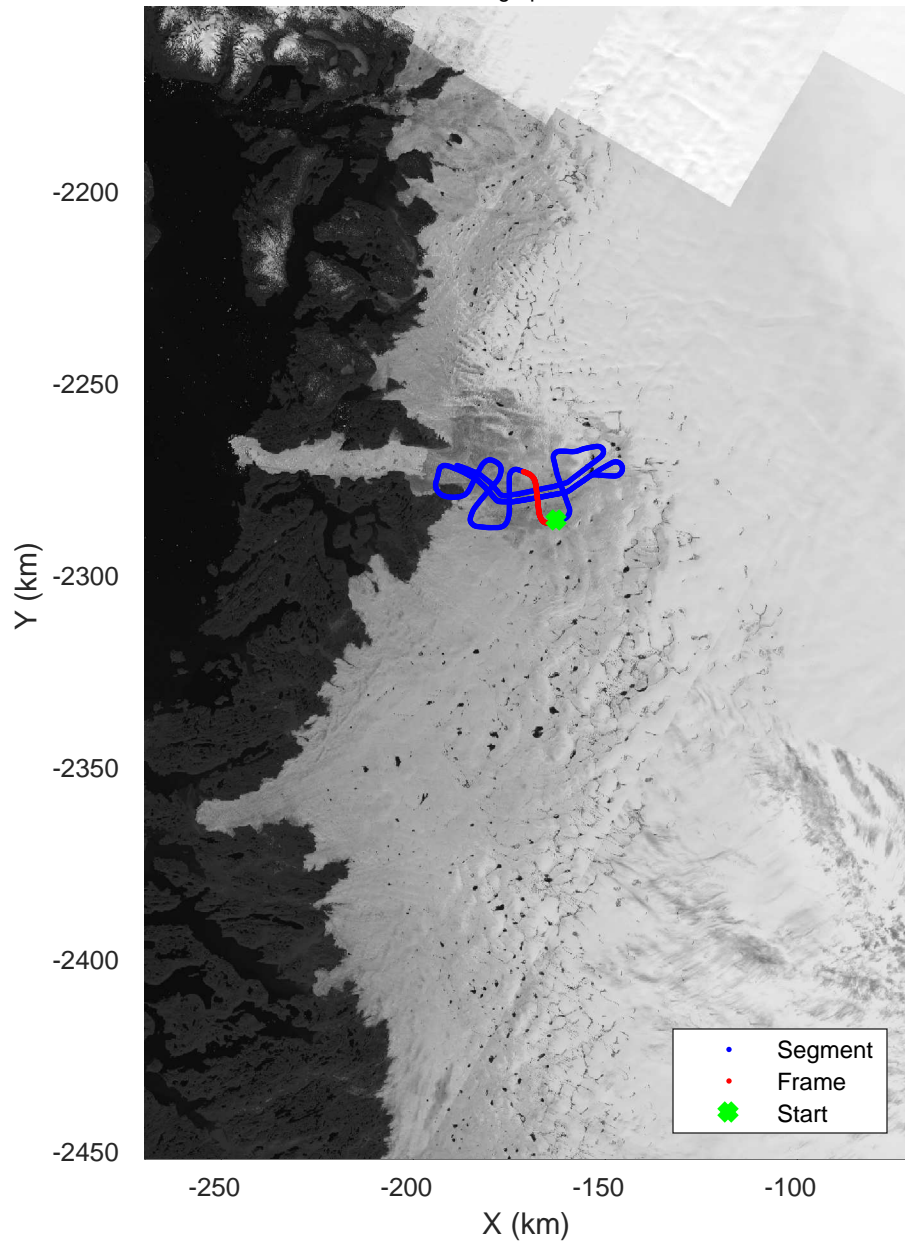

Jakobshavn along/cross
20161110_03_001
Polar Stereograph 70N/-45E

rds 2016_Greenland_TODtu: "Jakobshavn along/cross" 20161110_03_001: 16:01:16.8 to 16:12:45.0 GPS

rds 2016_Greenland_TODtu: "Jakobshavn along/cross" 20161110_03_001: 16:01:16.8 to 16:12:45.0 GPS

Jakobshavn along/cross
20161110_03_002
Polar Stereograph 70N/-45E

rds 2016_Greenland_TOdtu: "Jakobshavn along/cross" 20161110_03_002: 16:12:46.0 to 16:21:10.0 GPS

rds 2016_Greenland_TOdtu: "Jakobshavn along/cross" 20161110_03_002: 16:12:46.0 to 16:21:10.0 GPS

Jakobshavn along/cross
20161110_03_003
Polar Stereograph 70N/-45E

rds 2016_Greenland_TODtu: "Jakobshavn along/cross" 20161110_03_003: 16:21:10.8 to 16:25:46.3 GPS

rds 2016_Greenland_TODtu: "Jakobshavn along/cross" 20161110_03_003: 16:21:10.8 to 16:25:46.3 GPS

Jakobshavn along/cross
20161110_03_004
Polar Stereograph 70N/-45E

rds 2016_Greenland_TODtu: "Jakobshavn along/cross" 20161110_03_004: 16:25:47.1 to 16:31:23.0 GPS

rds 2016_Greenland_TODtu: "Jakobshavn along/cross" 20161110_03_004: 16:25:47.1 to 16:31:23.0 GPS