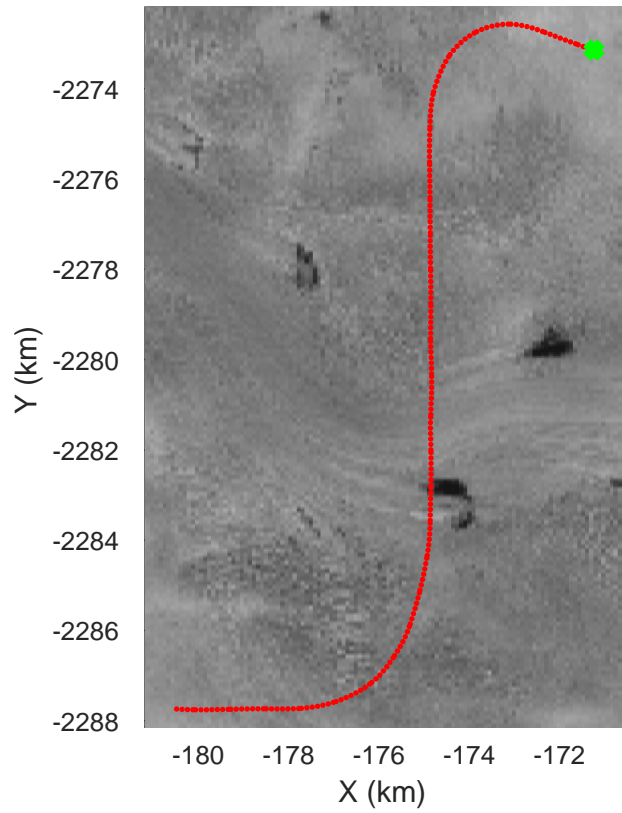

Jakobshavn along/cross
20161110_03_003
Polar Stereograph 70N/-45E

rds 2016_Greenland_TODtu: "Jakobshavn along/cross" 20161110_03_003: 16:21:10.8 to 16:25:46.3 GPS

rds 2016_Greenland_TODtu: "Jakobshavn along/cross" 20161110_03_003: 16:21:10.8 to 16:25:46.3 GPS