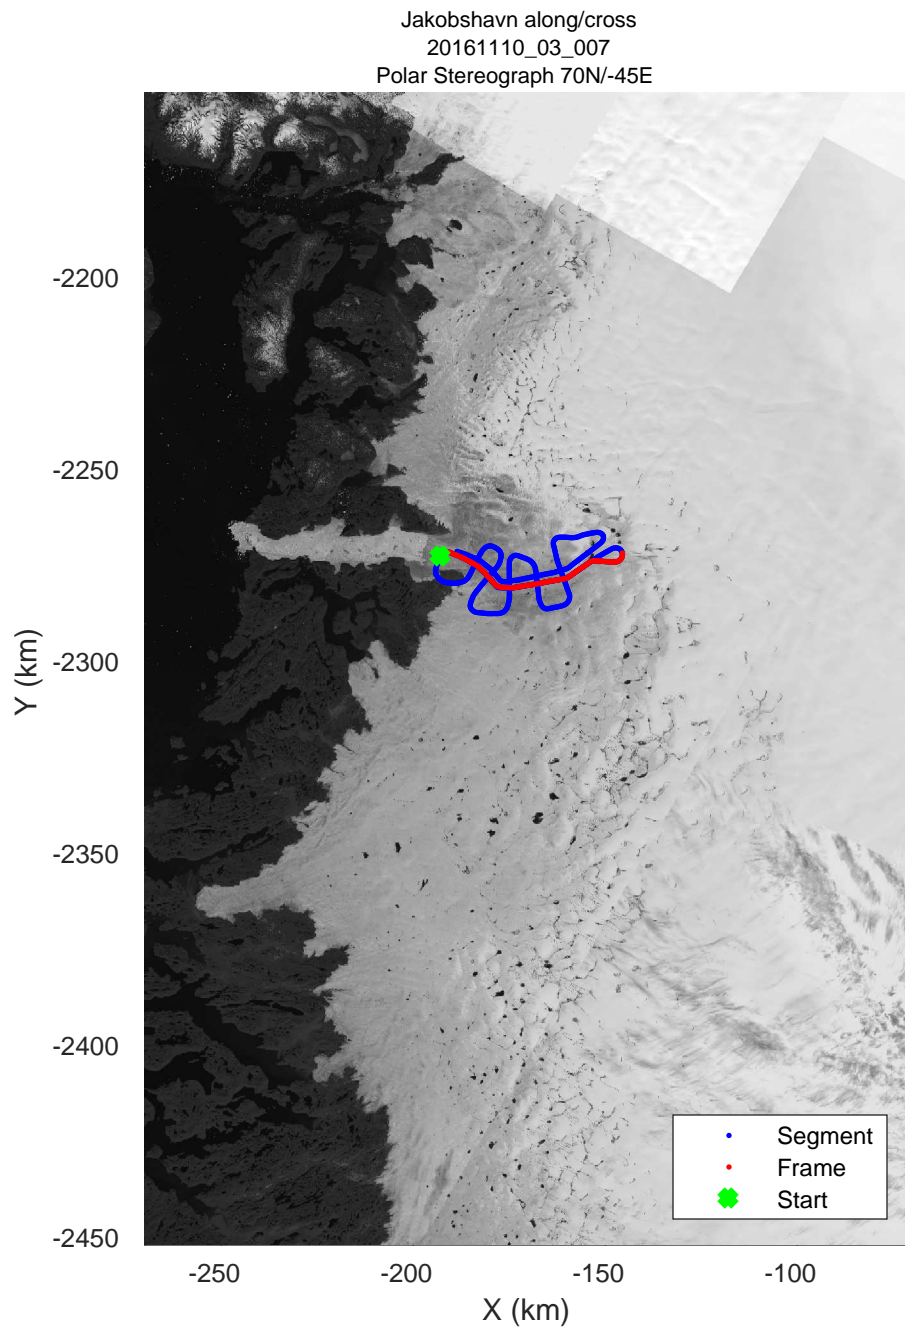

Jakobshavn along/cross
 20161110_03_005
 Polar Stereograph 70N/-45E

rds 2016_Greenland_TOdtu: "Jakobshavn along/cross" 20161110_03_005: 16:31:24.0 to 16:37:03.0 GPS

rds 2016_Greenland_TOdtu: "Jakobshavn along/cross" 20161110_03_005: 16:31:24.0 to 16:37:03.0 GPS

Jakobshavn along/cross
 20161110_03_006
 Polar Stereograph 70N/-45E

rds 2016_Greenland_TOdtu: "Jakobshavn along/cross" 20161110_03_006: 16:37:03.7 to 16:43:32.3 GPS

rds 2016_Greenland_TOdtu: "Jakobshavn along/cross" 20161110_03_006: 16:37:03.7 to 16:43:32.3 GPS

rds 2016_Greenland_TOdtu: "Jakobshavn along/cross" 20161110_03_007: 16:43:33.3 to 16:56:59.3 GPS

rds 2016_Greenland_TOdtu: "Jakobshavn along/cross" 20161110_03_007: 16:43:33.3 to 16:56:59.3 GPS

Jakobshavn along/cross
20161110_03_008
Polar Stereograph 70N/-45E