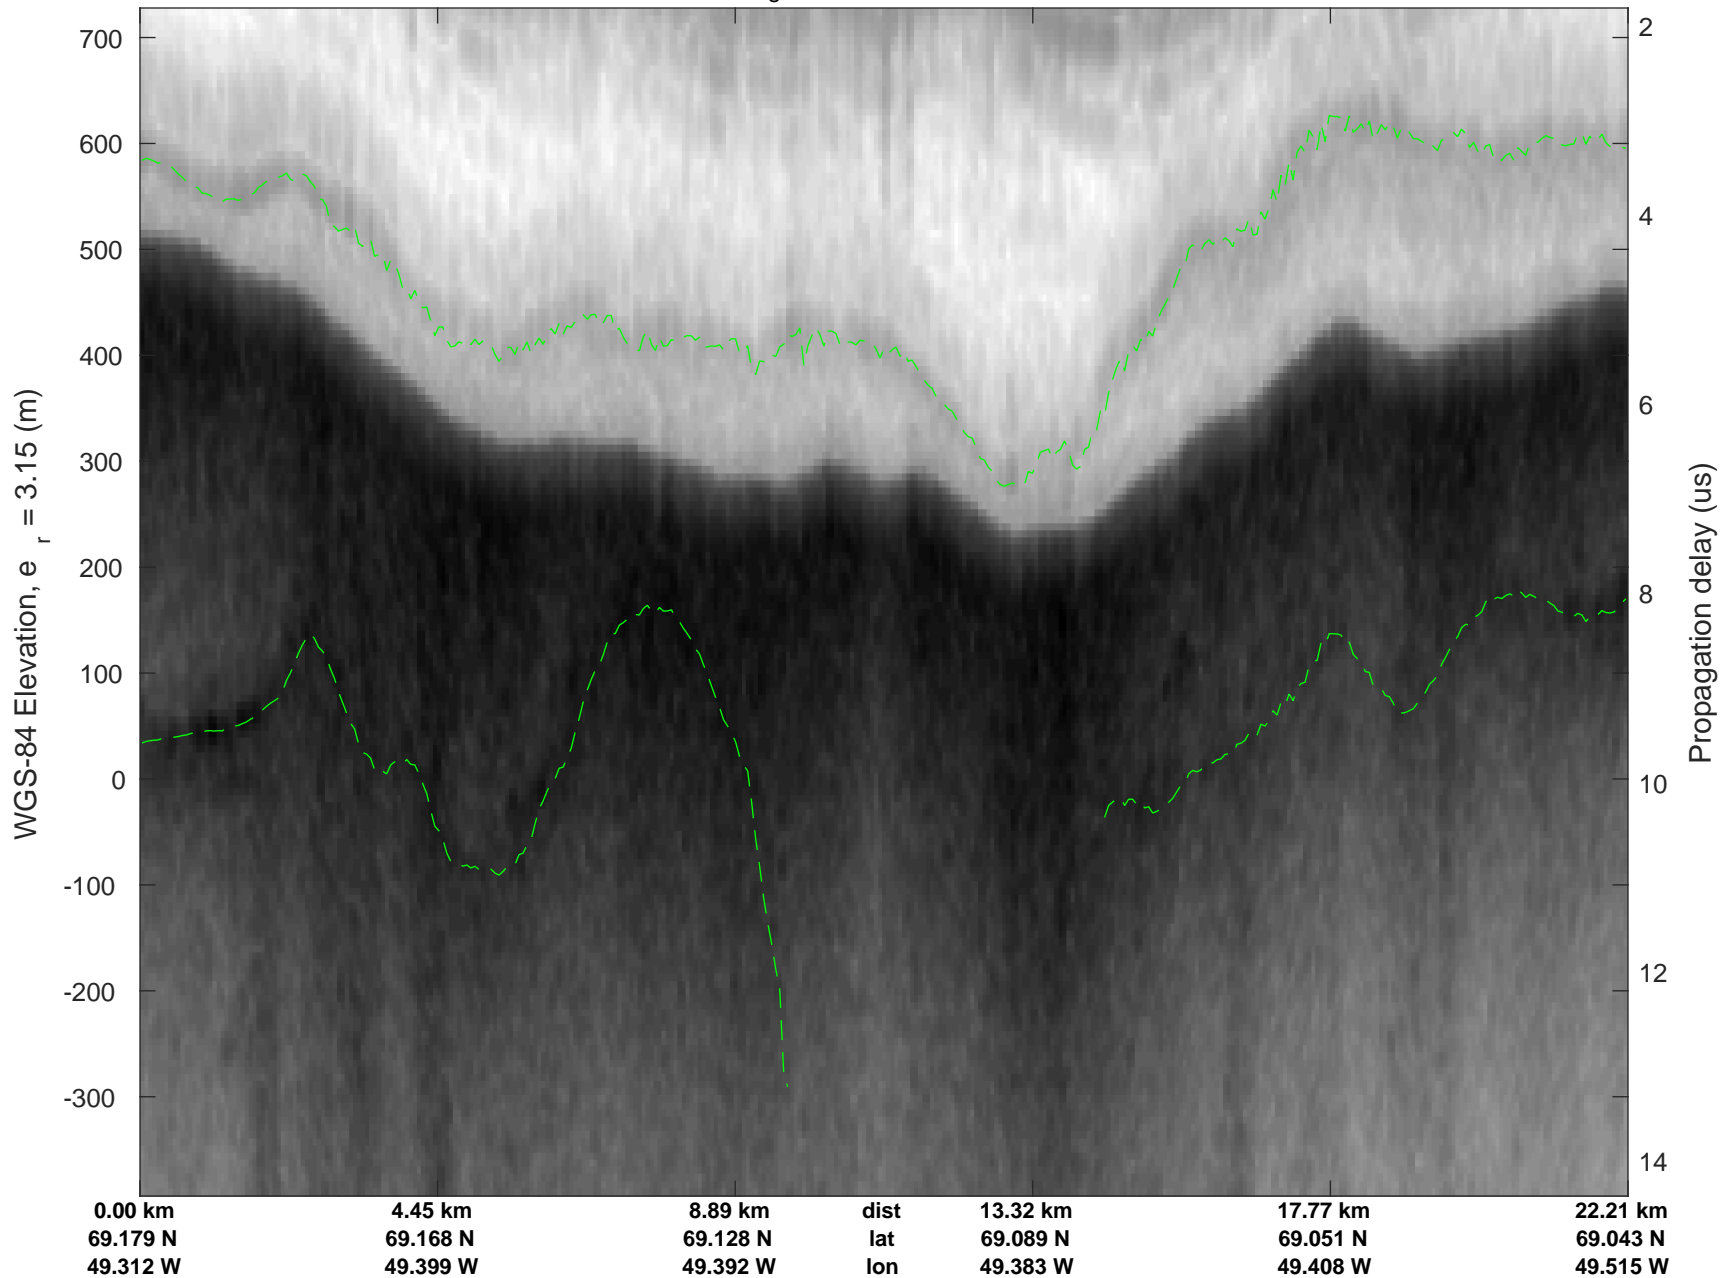

Jakobshavn along/cross
20161110_03_002
Polar Stereograph 70N/-45E

rds 2016_Greenland_TOdtu: "Jakobshavn along/cross" 20161110_03_002: 16:12:46.0 to 16:21:10.0 GPS

rds 2016_Greenland_TOdtu: "Jakobshavn along/cross" 20161110_03_002: 16:12:46.0 to 16:21:10.0 GPS

Jakobshavn along/cross
20161110_03_003
Polar Stereograph 70N/-45E

rds 2016_Greenland_TODtu: "Jakobshavn along/cross" 20161110_03_003: 16:21:10.8 to 16:25:46.3 GPS

rds 2016_Greenland_TODtu: "Jakobshavn along/cross" 20161110_03_003: 16:21:10.8 to 16:25:46.3 GPS

Jakobshavn along/cross
20161110_03_004
Polar Stereograph 70N/-45E

rds 2016_Greenland_TODtu: "Jakobshavn along/cross" 20161110_03_004: 16:25:47.1 to 16:31:23.0 GPS

rds 2016_Greenland_TODtu: "Jakobshavn along/cross" 20161110_03_004: 16:25:47.1 to 16:31:23.0 GPS

Jakobshavn along/cross
 20161110_03_005
 Polar Stereograph 70N/-45E

rds 2016_Greenland_TOdtu: "Jakobshavn along/cross" 20161110_03_005: 16:31:24.0 to 16:37:03.0 GPS

rds 2016_Greenland_TOdtu: "Jakobshavn along/cross" 20161110_03_005: 16:31:24.0 to 16:37:03.0 GPS