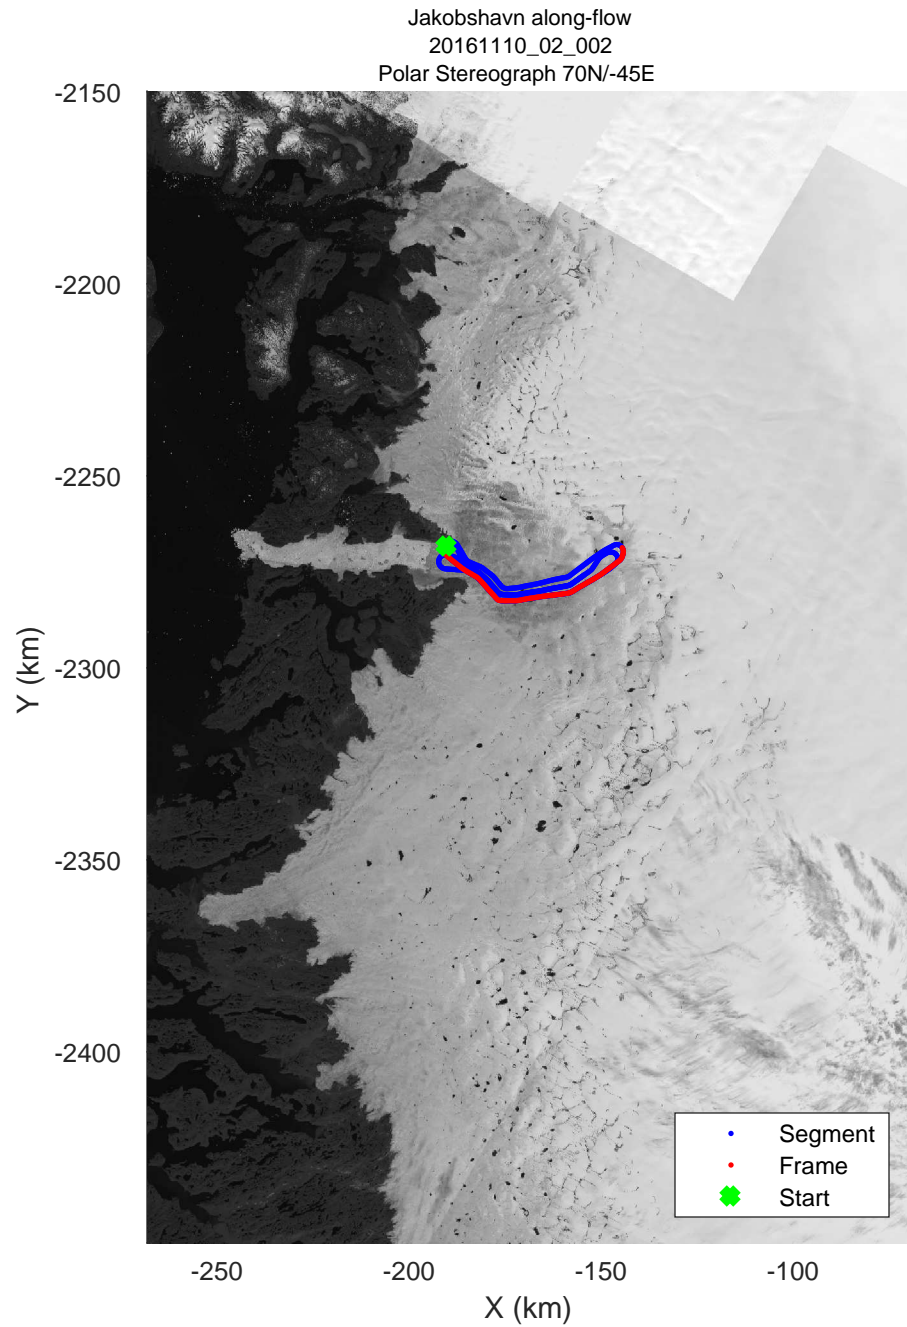

rds 2016_Greenland_TOdt: "Jakobshavn along-flow" 20161110_02_001: 14:54:48.0 to 15:05:22.0 GPS

rds 2016_Greenland_TODtu: "Jakobshavn along-flow" 20161110_02_001: 14:54:48.0 to 15:05:22.0 GPS

rds 2016_Greenland_TODtu: "Jakobshavn along-flow" 20161110_02_002: 15:05:22.9 to 15:19:33.8 GPS

rds 2016_Greenland_TODtu: "Jakobshavn along-flow" 20161110_02_002: 15:05:22.9 to 15:19:33.8 GPS

rds 2016_Greenland_TOdtu: "Jakobshavn along-flow" 20161110_02_003: 15:19:34.6 to 15:32:44.5 GPS

rds 2016_Greenland_TODtu: "Jakobshavn along-flow" 20161110_02_003: 15:19:34.6 to 15:32:44.5 GPS

rds 2016_Greenland_TOdtu: "Jakobshavn along-flow" 20161110_02_004: 15:32:45.4 to 15:46:08.5 GPS

rds 2016_Greenland_TODtu: "Jakobshavn along-flow" 20161110_02_004: 15:32:45.4 to 15:46:08.5 GPS

rds 2016_Greenland_TOdtu: "Jakobshavn along-flow" 20161110_02_005: 15:46:09.3 to 16:01:15.0 GPS

rds 2016_Greenland_TODtu: "Jakobshavn along-flow" 20161110_02_005: 15:46:09.3 to 16:01:15.0 GPS