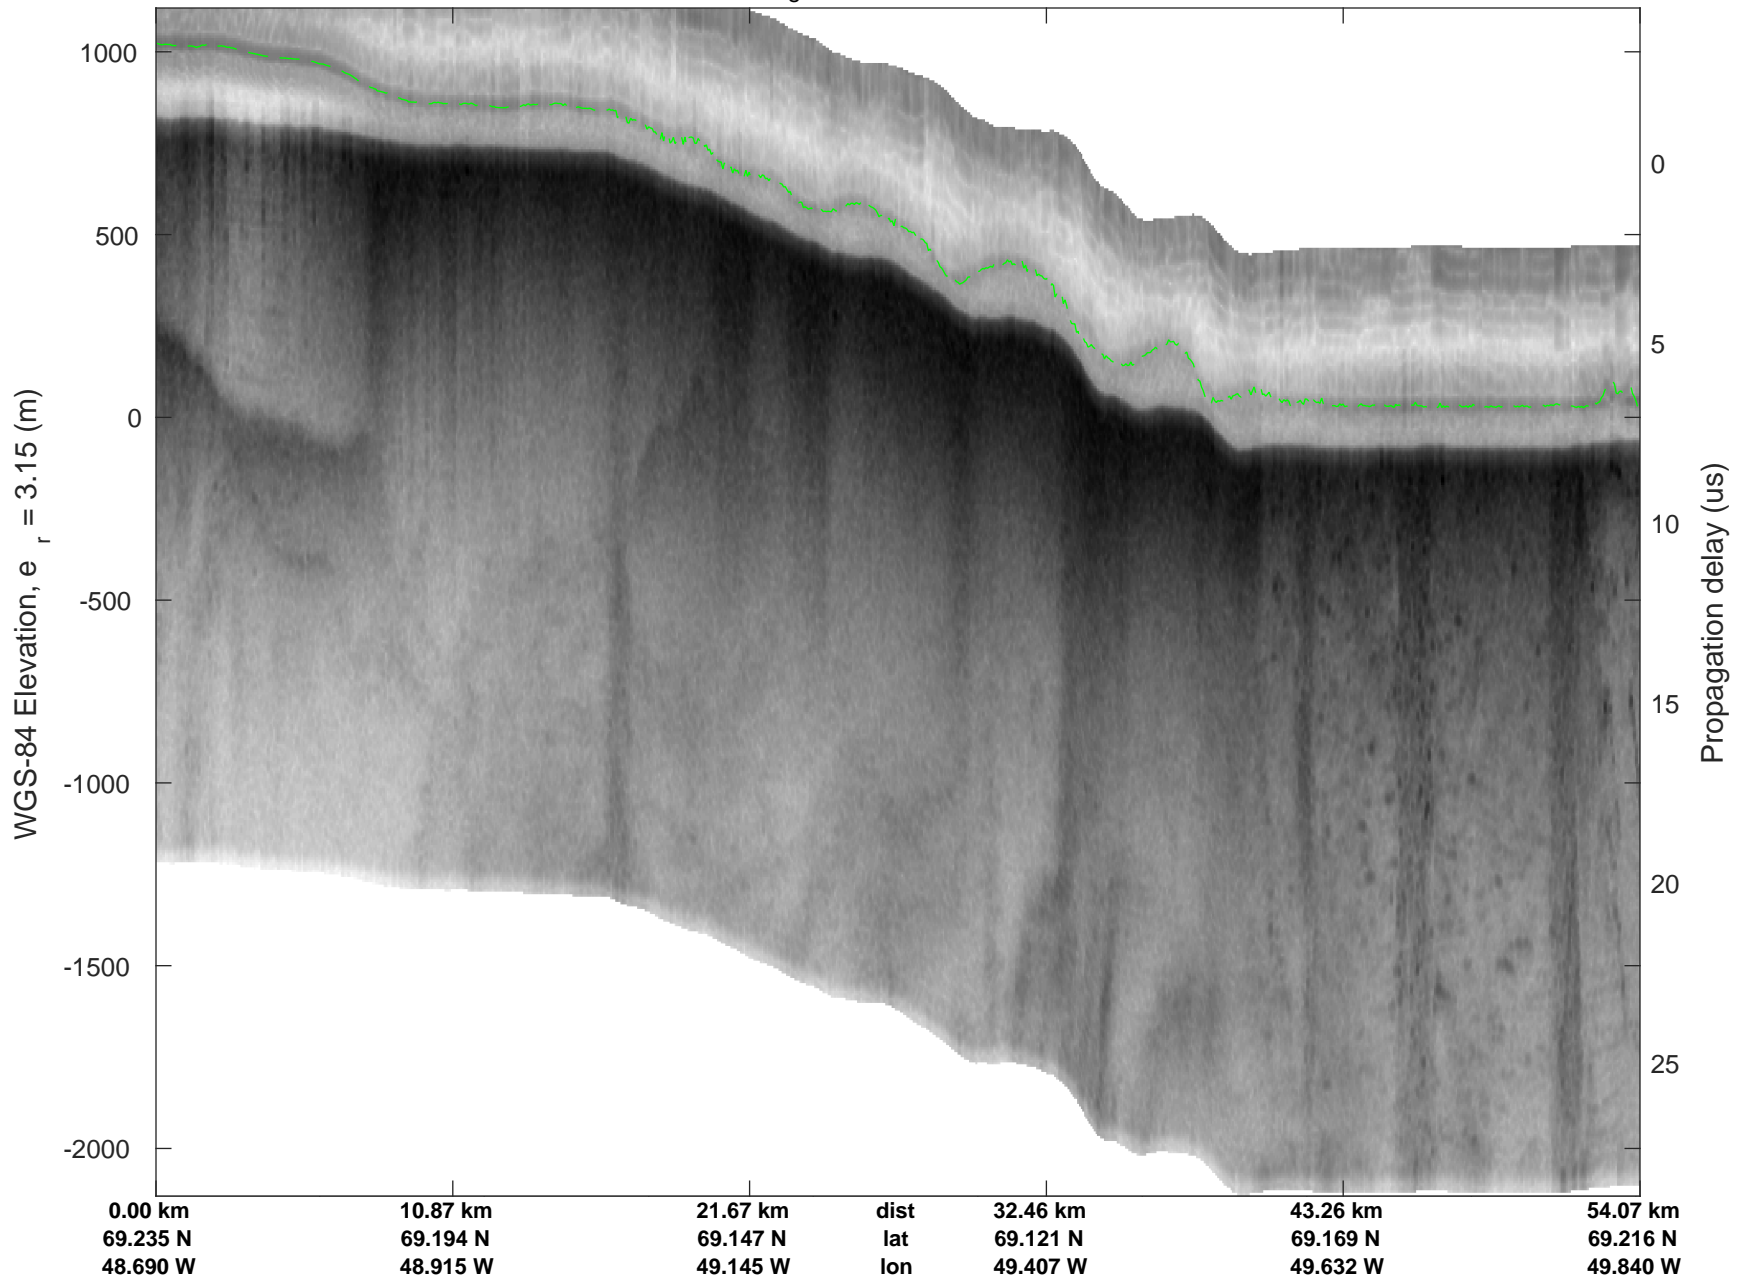

rds 2016_Greenland_TOdt: "Jakobshavn along-flow" 20161110_02_001: 14:54:48.0 to 15:05:22.0 GPS

rds 2016_Greenland_TODtu: "Jakobshavn along-flow" 20161110_02_001: 14:54:48.0 to 15:05:22.0 GPS

rds 2016_Greenland_TODtu: "Jakobshavn along-flow" 20161110_02_002: 15:05:22.9 to 15:19:33.8 GPS

rds 2016_Greenland_TODtu: "Jakobshavn along-flow" 20161110_02_002: 15:05:22.9 to 15:19:33.8 GPS

rds 2016_Greenland_TOdtu: "Jakobshavn along-flow" 20161110_02_003: 15:19:34.6 to 15:32:44.5 GPS

rds 2016_Greenland_TODtu: "Jakobshavn along-flow" 20161110_02_003: 15:19:34.6 to 15:32:44.5 GPS

rds 2016_Greenland_TOdtu: "Jakobshavn along-flow" 20161110_02_004: 15:32:45.4 to 15:46:08.5 GPS

rds 2016_Greenland_TODtu: "Jakobshavn along-flow" 20161110_02_004: 15:32:45.4 to 15:46:08.5 GPS

rds 2016_Greenland_TOdtu: "Jakobshavn along-flow" 20161110_02_005: 15:46:09.3 to 16:01:15.0 GPS

rds 2016_Greenland_TODtu: "Jakobshavn along-flow" 20161110_02_005: 15:46:09.3 to 16:01:15.0 GPS