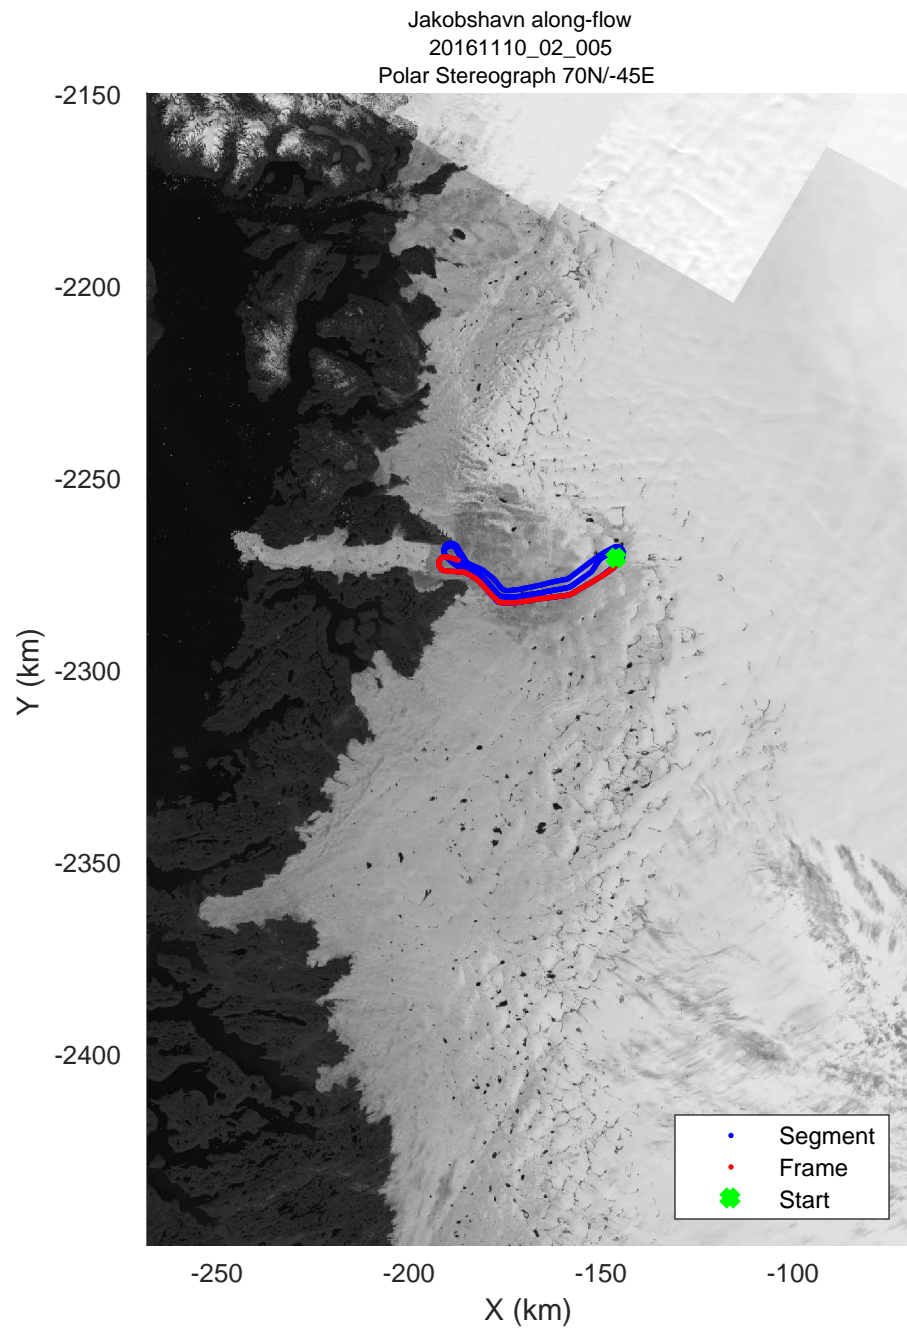

rds 2016_Greenland_TOdt: "Jakobshavn along-flow" 20161110_02_001: 14:54:48.0 to 15:05:22.0 GPS

rds 2016_Greenland_TODtu: "Jakobshavn along-flow" 20161110_02_001: 14:54:48.0 to 15:05:22.0 GPS

rds 2016_Greenland_TODtu: "Jakobshavn along-flow" 20161110_02_002: 15:05:22.9 to 15:19:33.8 GPS

rds 2016_Greenland_TODtu: "Jakobshavn along-flow" 20161110_02_002: 15:05:22.9 to 15:19:33.8 GPS

rds 2016_Greenland_TOdtu: "Jakobshavn along-flow" 20161110_02_003: 15:19:34.6 to 15:32:44.5 GPS

rds 2016_Greenland_TODtu: "Jakobshavn along-flow" 20161110_02_003: 15:19:34.6 to 15:32:44.5 GPS

rds 2016_Greenland_TOdtu: "Jakobshavn along-flow" 20161110_02_004: 15:32:45.4 to 15:46:08.5 GPS

rds 2016_Greenland_TODtu: "Jakobshavn along-flow" 20161110_02_004: 15:32:45.4 to 15:46:08.5 GPS

rds 2016_Greenland_TOdtu: "Jakobshavn along-flow" 20161110_02_005: 15:46:09.3 to 16:01:15.0 GPS

rds 2016_Greenland_TODtu: "Jakobshavn along-flow" 20161110_02_005: 15:46:09.3 to 16:01:15.0 GPS