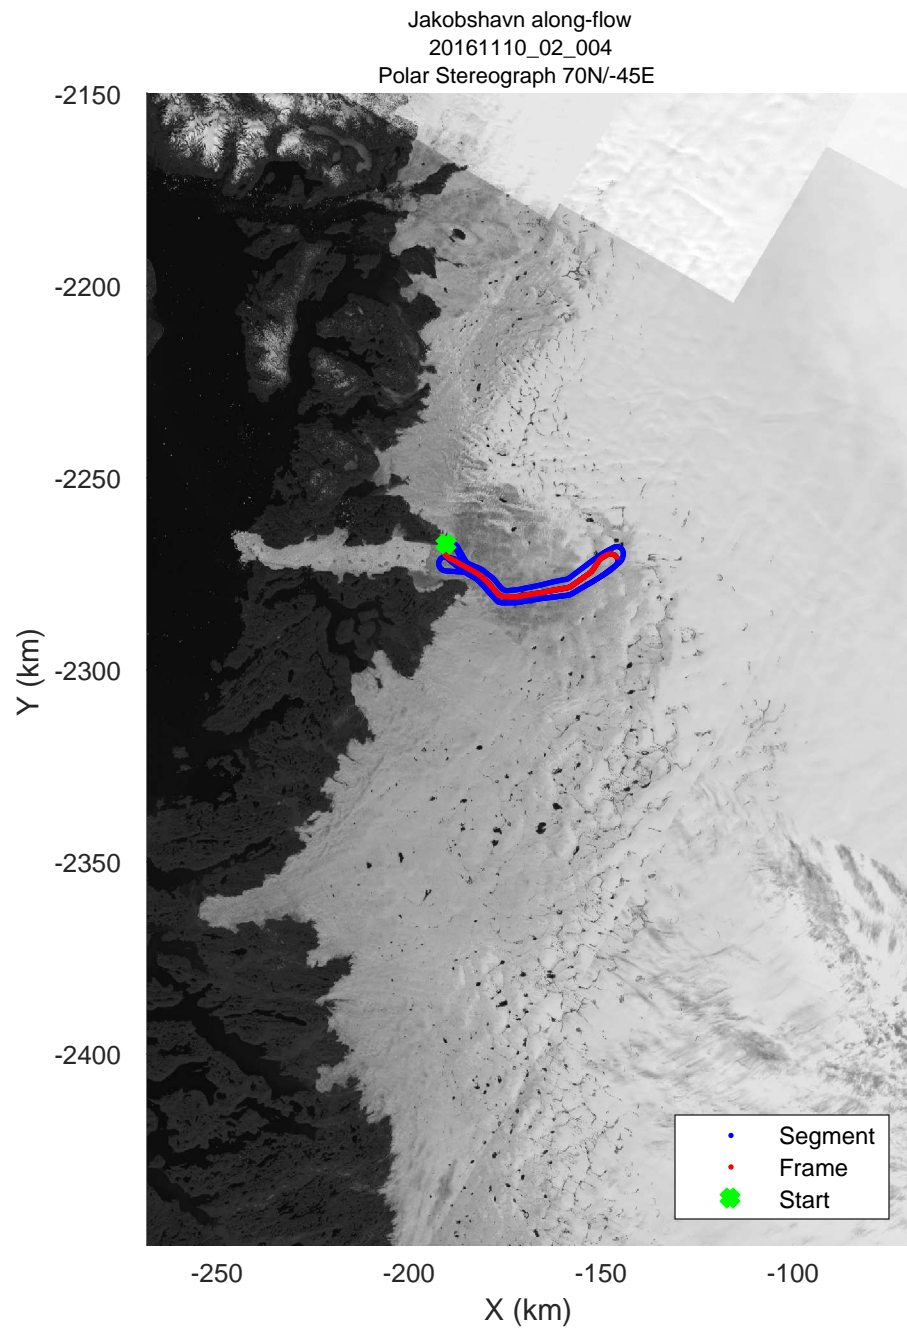

rds 2016_Greenland_TOdt: "Jakobshavn along-flow" 20161110_02_001: 14:54:48.0 to 15:05:22.0 GPS

rds 2016_Greenland_TODtu: "Jakobshavn along-flow" 20161110_02_001: 14:54:48.0 to 15:05:22.0 GPS

rds 2016_Greenland_TODtu: "Jakobshavn along-flow" 20161110_02_002: 15:05:22.9 to 15:19:33.8 GPS

rds 2016_Greenland_TODtu: "Jakobshavn along-flow" 20161110_02_002: 15:05:22.9 to 15:19:33.8 GPS

rds 2016_Greenland_TOdtu: "Jakobshavn along-flow" 20161110_02_003: 15:19:34.6 to 15:32:44.5 GPS

rds 2016_Greenland_TODtu: "Jakobshavn along-flow" 20161110_02_003: 15:19:34.6 to 15:32:44.5 GPS

rds 2016_Greenland_TOdtu: "Jakobshavn along-flow" 20161110_02_004: 15:32:45.4 to 15:46:08.5 GPS

rds 2016_Greenland_TODtu: "Jakobshavn along-flow" 20161110_02_004: 15:32:45.4 to 15:46:08.5 GPS

rds 2016_Greenland_TOdtu: "Jakobshavn along-flow" 20161110_02_005: 15:46:09.3 to 16:01:15.0 GPS

rds 2016_Greenland_TODtu: "Jakobshavn along-flow" 20161110_02_005: 15:46:09.3 to 16:01:15.0 GPS