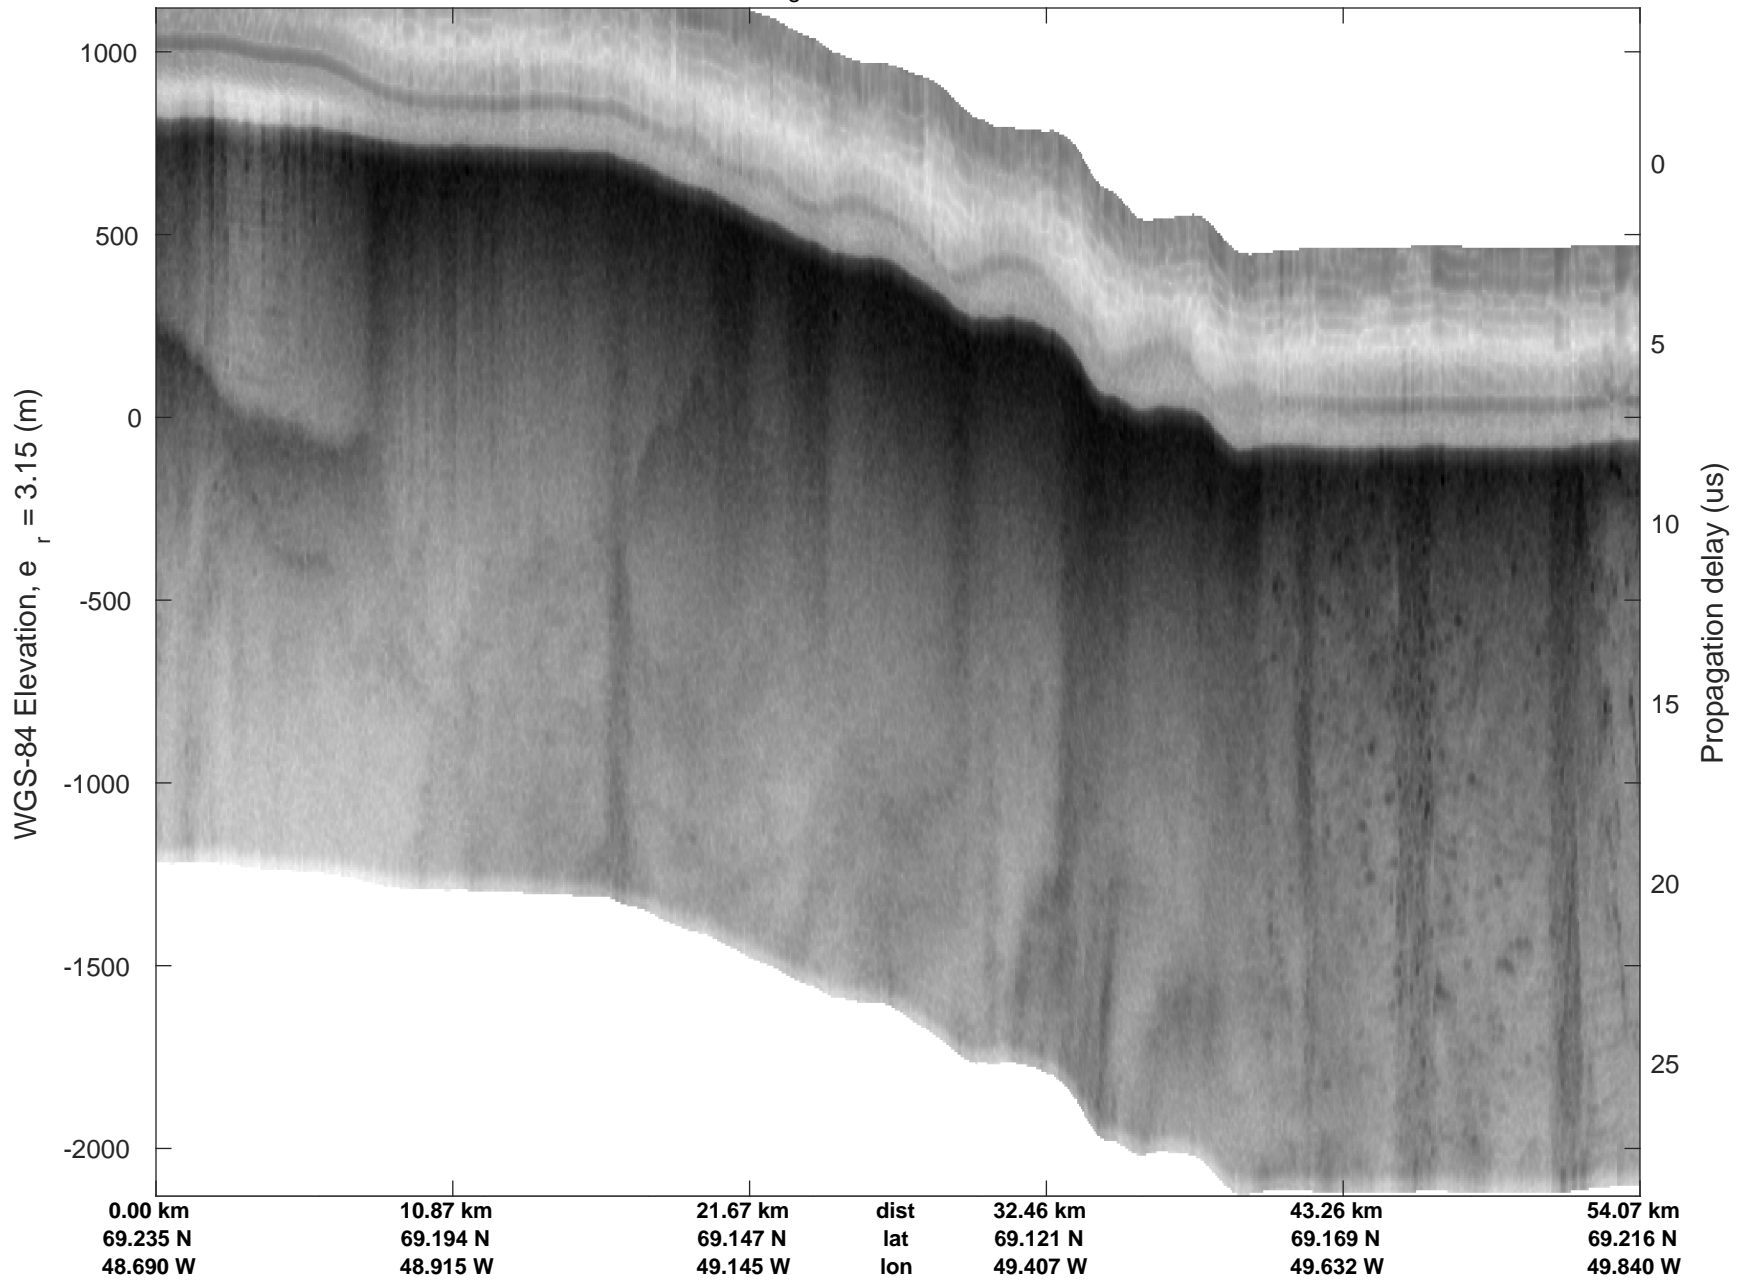

rds 2016_Greenland_TOdt: "Jakobshavn along-flow" 20161110_02_001: 14:54:48.0 to 15:05:22.0 GPS

rds 2016_Greenland_TODtu: "Jakobshavn along-flow" 20161110_02_001: 14:54:48.0 to 15:05:22.0 GPS

rds 2016_Greenland_TODtu: "Jakobshavn along-flow" 20161110_02_002: 15:05:22.9 to 15:19:33.8 GPS

rds 2016_Greenland_TODtu: "Jakobshavn along-flow" 20161110_02_002: 15:05:22.9 to 15:19:33.8 GPS

rds 2016_Greenland_TOdtu: "Jakobshavn along-flow" 20161110_02_003: 15:19:34.6 to 15:32:44.5 GPS

rds 2016_Greenland_TODtu: "Jakobshavn along-flow" 20161110_02_003: 15:19:34.6 to 15:32:44.5 GPS

rds 2016_Greenland_TOdtu: "Jakobshavn along-flow" 20161110_02_004: 15:32:45.4 to 15:46:08.5 GPS

rds 2016_Greenland_TODtu: "Jakobshavn along-flow" 20161110_02_004: 15:32:45.4 to 15:46:08.5 GPS

rds 2016_Greenland_TOdtu: "Jakobshavn along-flow" 20161110_02_005: 15:46:09.3 to 16:01:15.0 GPS

rds 2016_Greenland_TODtu: "Jakobshavn along-flow" 20161110_02_005: 15:46:09.3 to 16:01:15.0 GPS