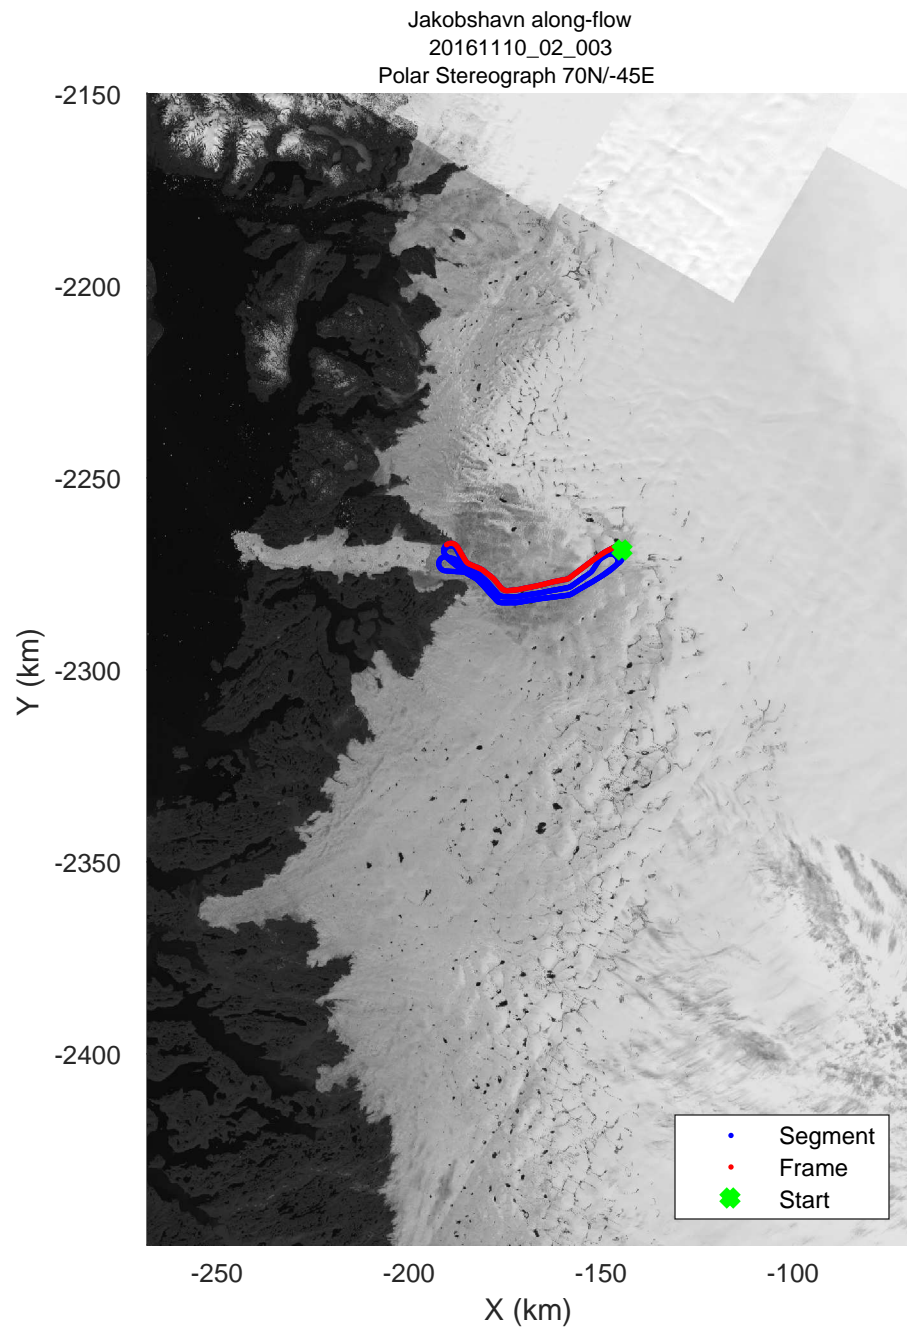

rds 2016_Greenland_TOdt: "Jakobshavn along-flow" 20161110_02_001: 14:54:48.0 to 15:05:22.0 GPS

rds 2016_Greenland_TODtu: "Jakobshavn along-flow" 20161110_02_001: 14:54:48.0 to 15:05:22.0 GPS

rds 2016_Greenland_TODtu: "Jakobshavn along-flow" 20161110_02_002: 15:05:22.9 to 15:19:33.8 GPS

rds 2016_Greenland_TODtu: "Jakobshavn along-flow" 20161110_02_002: 15:05:22.9 to 15:19:33.8 GPS

rds 2016_Greenland_TOdtu: "Jakobshavn along-flow" 20161110_02_003: 15:19:34.6 to 15:32:44.5 GPS

rds 2016_Greenland_TODtu: "Jakobshavn along-flow" 20161110_02_003: 15:19:34.6 to 15:32:44.5 GPS

rds 2016_Greenland_TOdtu: "Jakobshavn along-flow" 20161110_02_004: 15:32:45.4 to 15:46:08.5 GPS

rds 2016_Greenland_TODtu: "Jakobshavn along-flow" 20161110_02_004: 15:32:45.4 to 15:46:08.5 GPS

rds 2016_Greenland_TOdtu: "Jakobshavn along-flow" 20161110_02_005: 15:46:09.3 to 16:01:15.0 GPS

rds 2016_Greenland_TODtu: "Jakobshavn along-flow" 20161110_02_005: 15:46:09.3 to 16:01:15.0 GPS