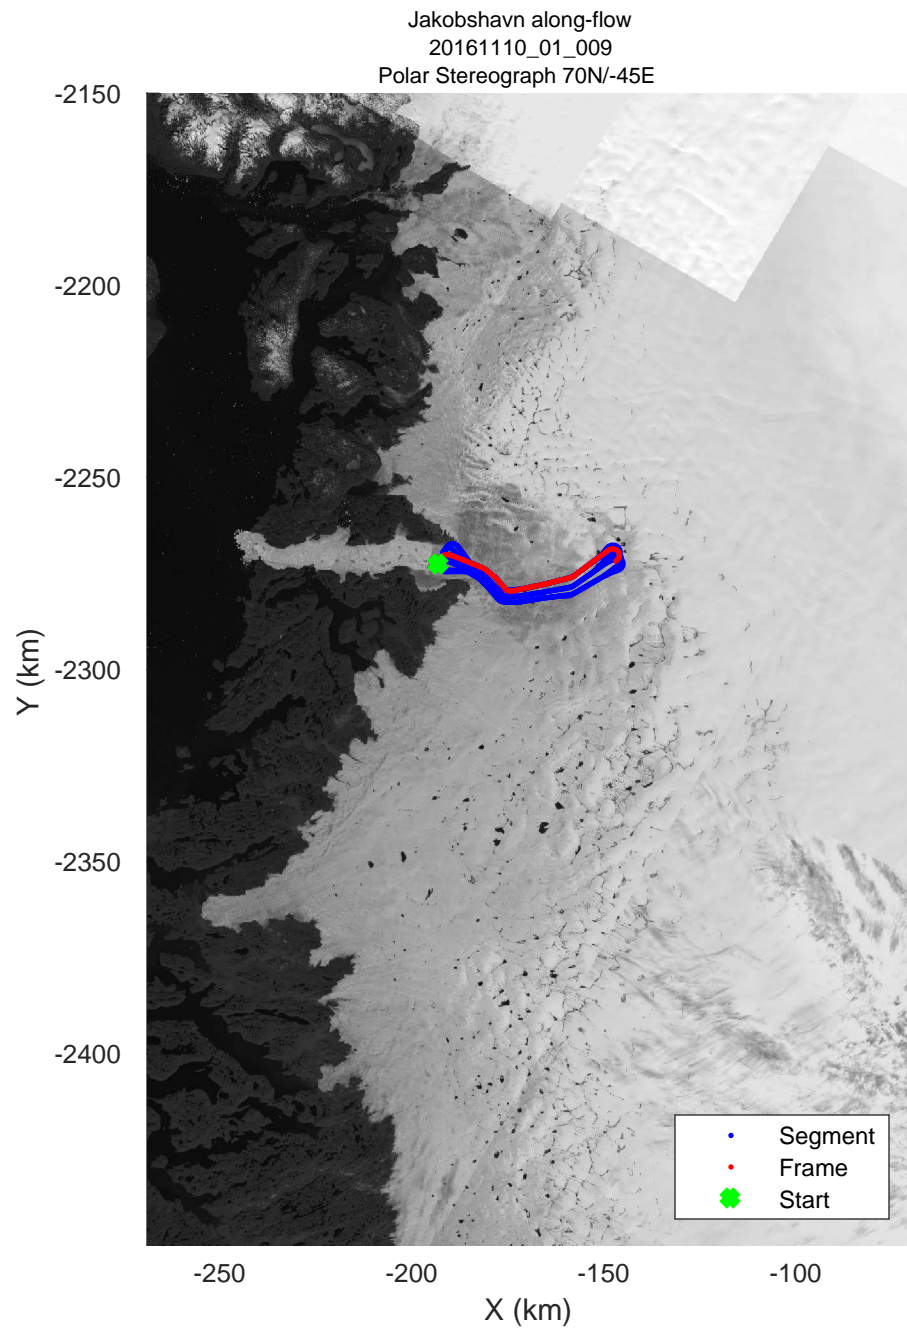

rds 2016_Greenland_TODtu: "Jakobshavn along-flow" 20161110_01_007: 14:11:40.4 to 14:25:14.6 GPS

rds 2016_Greenland_TOdtu: "Jakobshavn along-flow" 20161110_01_007: 14:11:40.4 to 14:25:14.6 GPS

rds 2016_Greenland_TOdtu: "Jakobshavn along-flow" 20161110_01_008: 14:25:15.5 to 14:38:43.7 GPS

rds 2016_Greenland_TOdtu: "Jakobshavn along-flow" 20161110_01_008: 14:25:15.5 to 14:38:43.7 GPS

rds 2016_Greenland_TODtu: "Jakobshavn along-flow" 20161110_01_009: 14:38:44.6 to 14:52:50.1 GPS

rds 2016_Greenland_TODtu: "Jakobshavn along-flow" 20161110_01_009: 14:38:44.6 to 14:52:50.1 GPS