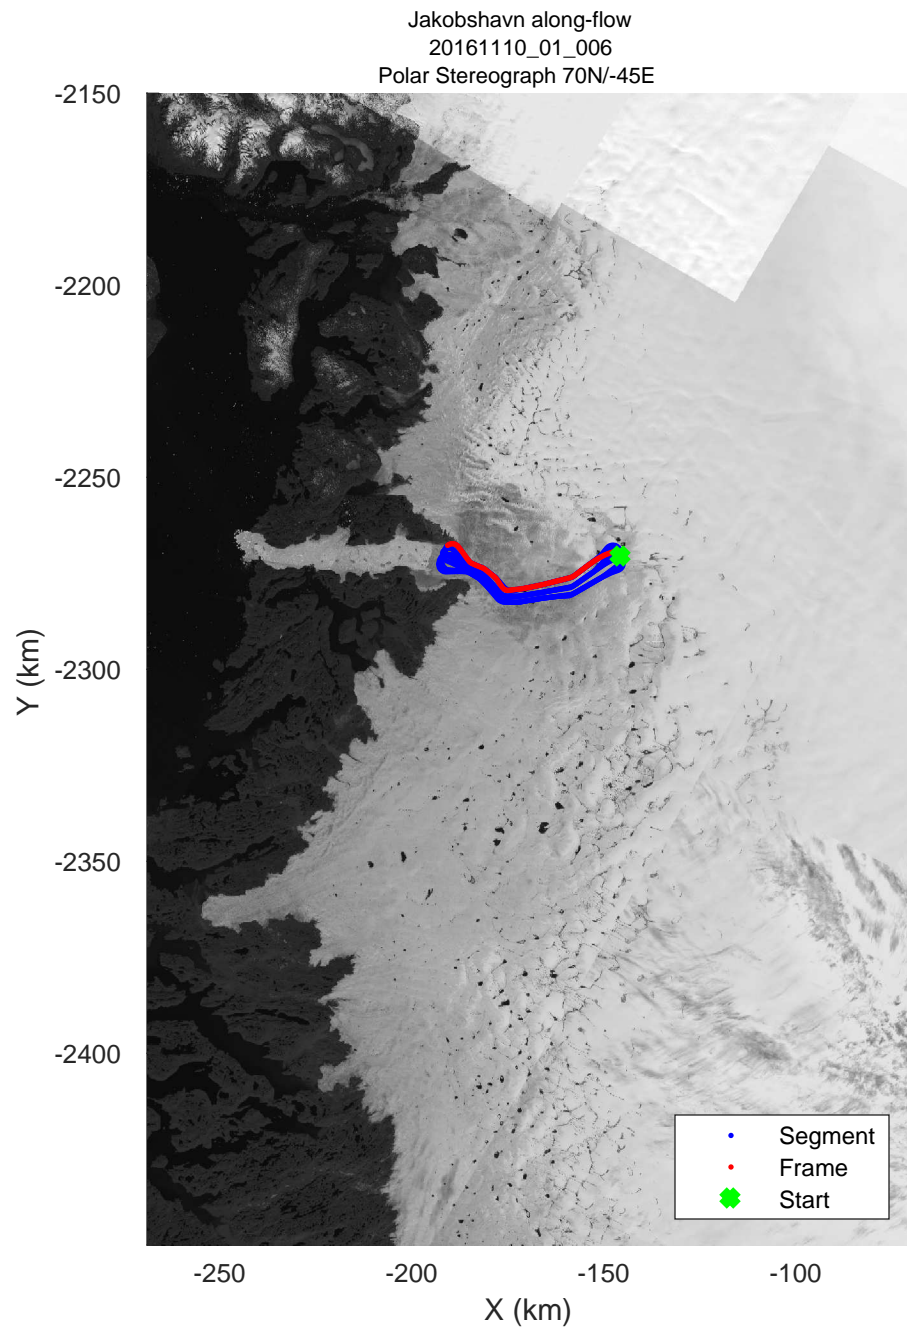

rds 2016_Greenland_TODtu: "Jakobshavn along-flow" 20161110_01_004: 13:31:31.8 to 13:44:58.9 GPS

rds 2016_Greenland_TOdtu: "Jakobshavn along-flow" 20161110_01_004: 13:31:31.8 to 13:44:58.9 GPS

rds 2016_Greenland_TOdtu: "Jakobshavn along-flow" 20161110_01_005: 13:44:59.8 to 13:58:56.6 GPS

rds 2016_Greenland_TOdtu: "Jakobshavn along-flow" 20161110_01_005: 13:44:59.8 to 13:58:56.6 GPS

rds 2016_Greenland_TOdtu: "Jakobshavn along-flow" 20161110_01_006: 13:58:57.4 to 14:11:39.6 GPS

rds 2016_Greenland_TODtu: "Jakobshavn along-flow" 20161110_01_006: 13:58:57.4 to 14:11:39.6 GPS

rds 2016_Greenland_TODtu: "Jakobshavn along-flow" 20161110_01_007: 14:11:40.4 to 14:25:14.6 GPS

rds 2016_Greenland_TOdtu: "Jakobshavn along-flow" 20161110_01_007: 14:11:40.4 to 14:25:14.6 GPS

rds 2016_Greenland_TOdtu: "Jakobshavn along-flow" 20161110_01_008: 14:25:15.5 to 14:38:43.7 GPS