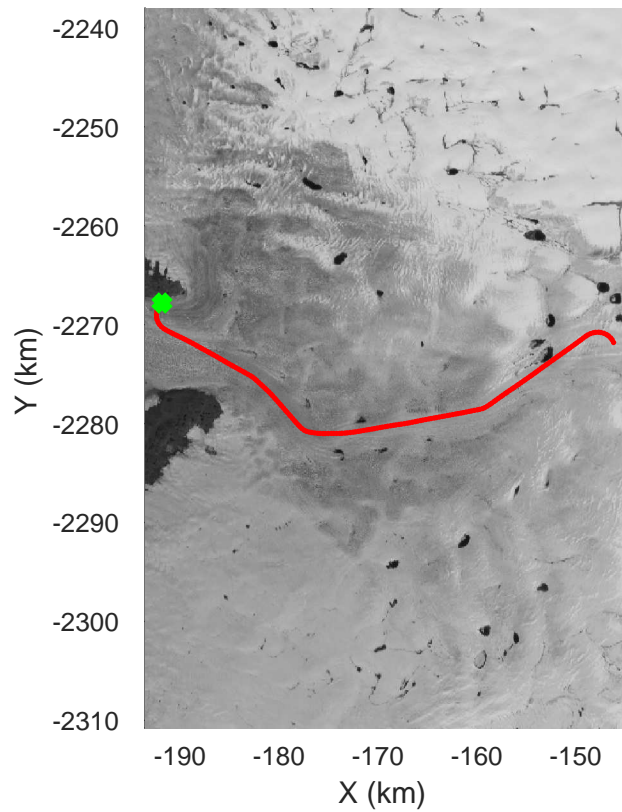

rds 2016_Greenland_TODtu: "Jakobshavn along-flow" 20161110_01_004: 13:31:31.8 to 13:44:58.9 GPS

rds 2016_Greenland_TOdtu: "Jakobshavn along-flow" 20161110_01_004: 13:31:31.8 to 13:44:58.9 GPS

rds 2016_Greenland_TOdtu: "Jakobshavn along-flow" 20161110_01_005: 13:44:59.8 to 13:58:56.6 GPS

rds 2016_Greenland_TOdtu: "Jakobshavn along-flow" 20161110_01_005: 13:44:59.8 to 13:58:56.6 GPS

rds 2016_Greenland_TOdtu: "Jakobshavn along-flow" 20161110_01_006: 13:58:57.4 to 14:11:39.6 GPS

rds 2016_Greenland_TODtu: "Jakobshavn along-flow" 20161110_01_006: 13:58:57.4 to 14:11:39.6 GPS

rds 2016_Greenland_TODtu: "Jakobshavn along-flow" 20161110_01_007: 14:11:40.4 to 14:25:14.6 GPS

rds 2016_Greenland_TOdtu: "Jakobshavn along-flow" 20161110_01_007: 14:11:40.4 to 14:25:14.6 GPS

rds 2016_Greenland_TOdtu: "Jakobshavn along-flow" 20161110_01_008: 14:25:15.5 to 14:38:43.7 GPS