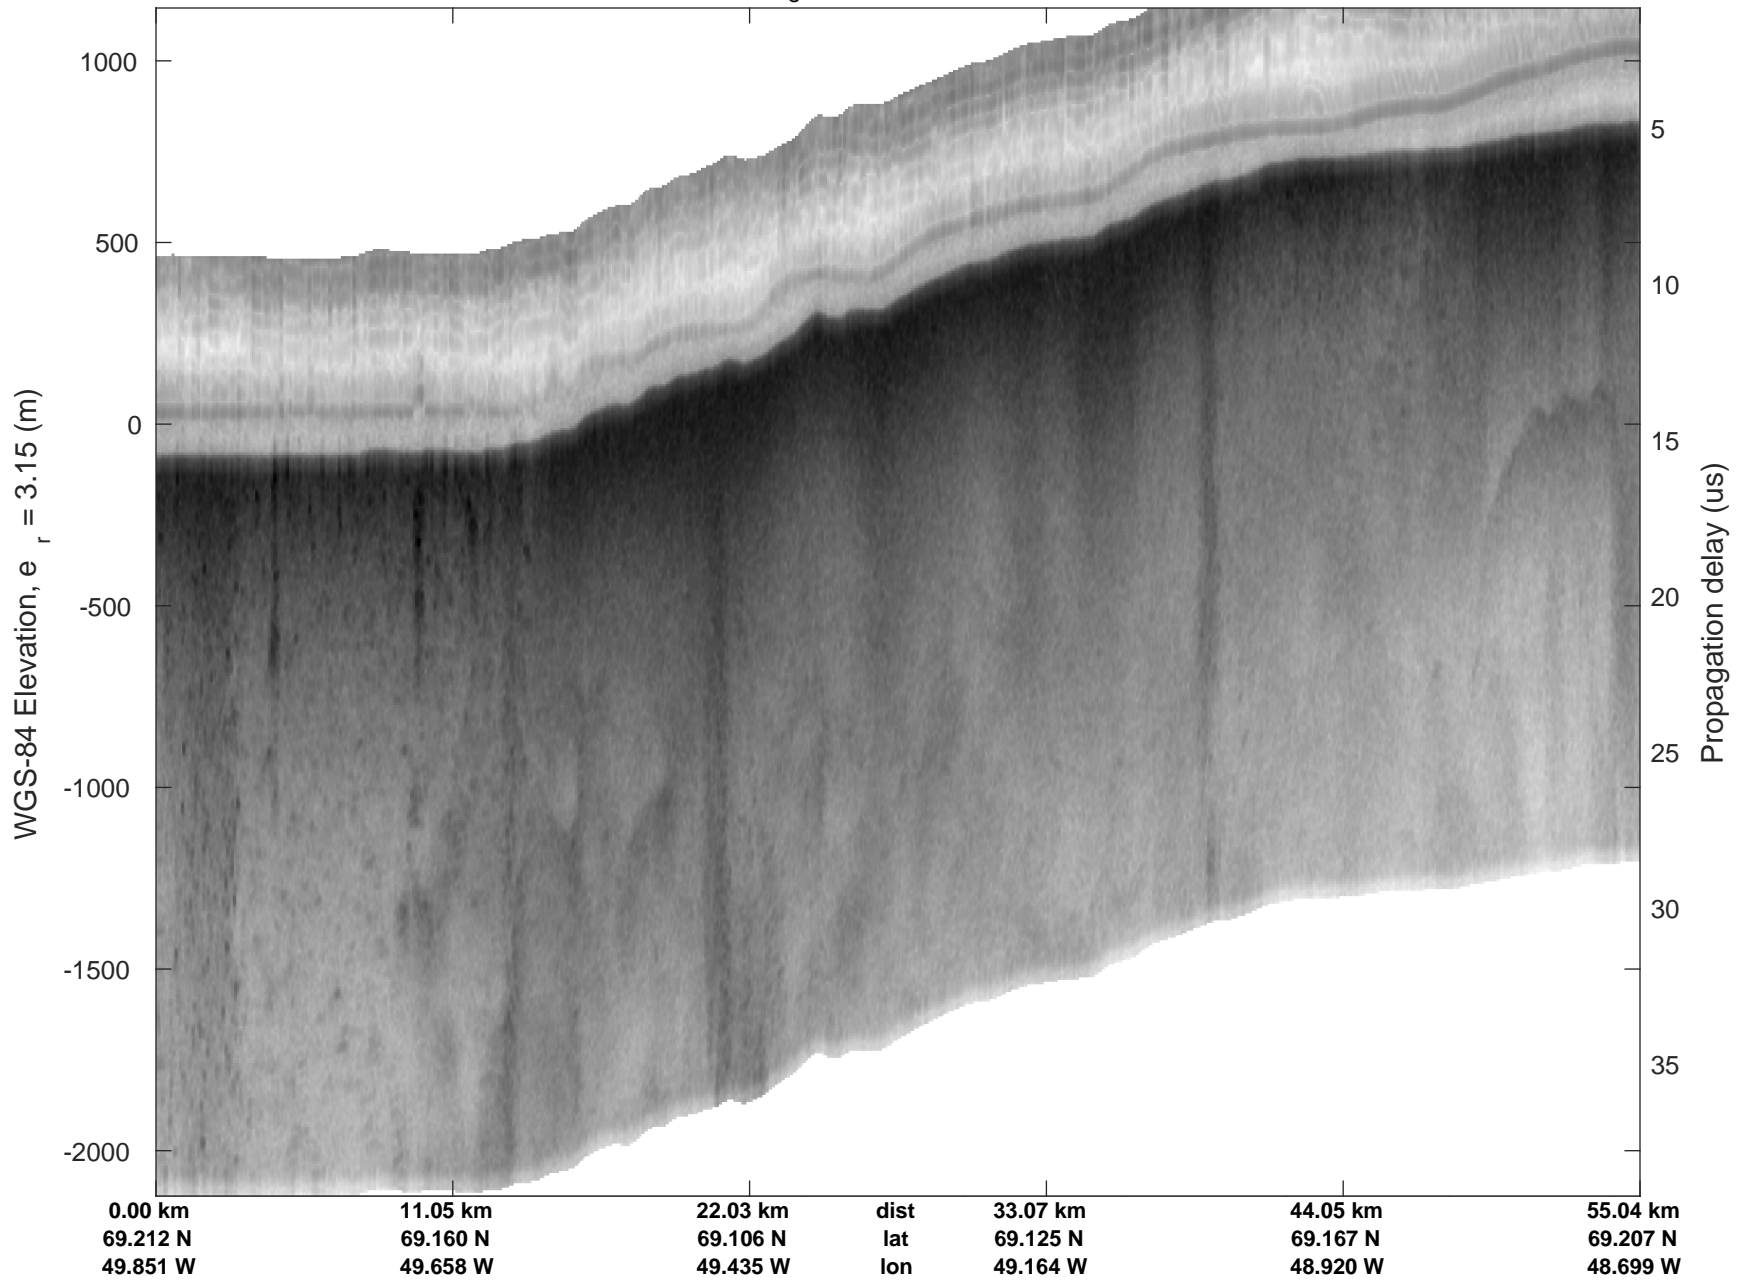

rds 2016_Greenland_TOdtu: "Jakobshavn along-flow" 20161110_01_005: 13:44:59.8 to 13:58:56.6 GPS

rds 2016_Greenland_TOdtu: "Jakobshavn along-flow" 20161110_01_006: 13:58:57.4 to 14:11:39.6 GPS

rds 2016_Greenland_TODtu: "Jakobshavn along-flow" 20161110_01_006: 13:58:57.4 to 14:11:39.6 GPS

rds 2016_Greenland_TODtu: "Jakobshavn along-flow" 20161110_01_007: 14:11:40.4 to 14:25:14.6 GPS

rds 2016_Greenland_TOdtu: "Jakobshavn along-flow" 20161110_01_007: 14:11:40.4 to 14:25:14.6 GPS

rds 2016_Greenland_TOdtu: "Jakobshavn along-flow" 20161110_01_008: 14:25:15.5 to 14:38:43.7 GPS

rds 2016_Greenland_TOdtu: "Jakobshavn along-flow" 20161110_01_008: 14:25:15.5 to 14:38:43.7 GPS

rds 2016_Greenland_TODtu: "Jakobshavn along-flow" 20161110_01_009: 14:38:44.6 to 14:52:50.1 GPS

rds 2016_Greenland_TODtu: "Jakobshavn along-flow" 20161110_01_009: 14:38:44.6 to 14:52:50.1 GPS