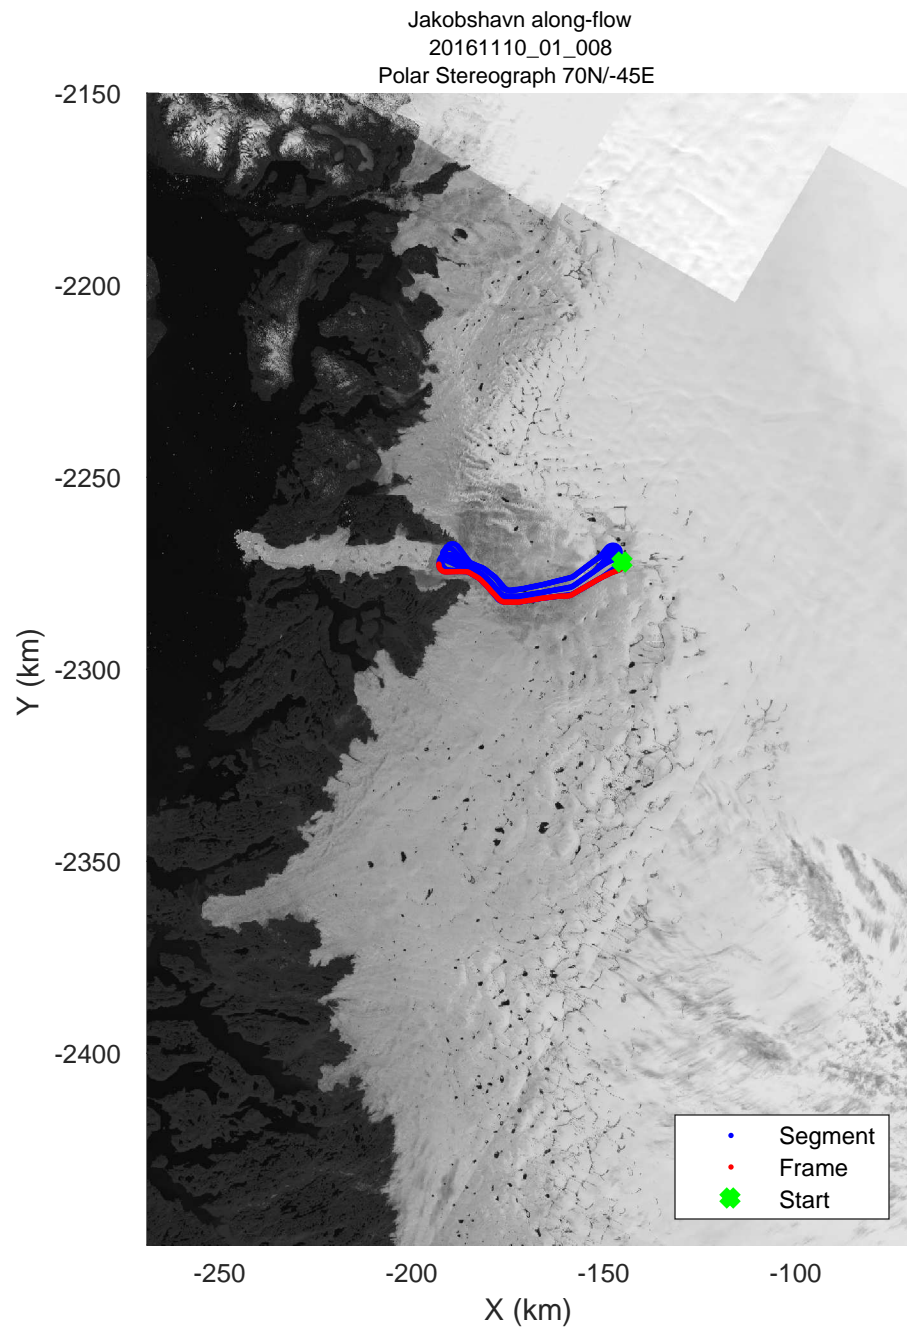

rds 2016_Greenland_TOdtu: "Jakobshavn along-flow" 20161110_01_005: 13:44:59.8 to 13:58:56.6 GPS

rds 2016_Greenland_TOdtu: "Jakobshavn along-flow" 20161110_01_006: 13:58:57.4 to 14:11:39.6 GPS

rds 2016_Greenland_TODtu: "Jakobshavn along-flow" 20161110_01_006: 13:58:57.4 to 14:11:39.6 GPS

rds 2016_Greenland_TODtu: "Jakobshavn along-flow" 20161110_01_007: 14:11:40.4 to 14:25:14.6 GPS

rds 2016_Greenland_TOdtu: "Jakobshavn along-flow" 20161110_01_007: 14:11:40.4 to 14:25:14.6 GPS

rds 2016_Greenland_TOdtu: "Jakobshavn along-flow" 20161110_01_008: 14:25:15.5 to 14:38:43.7 GPS