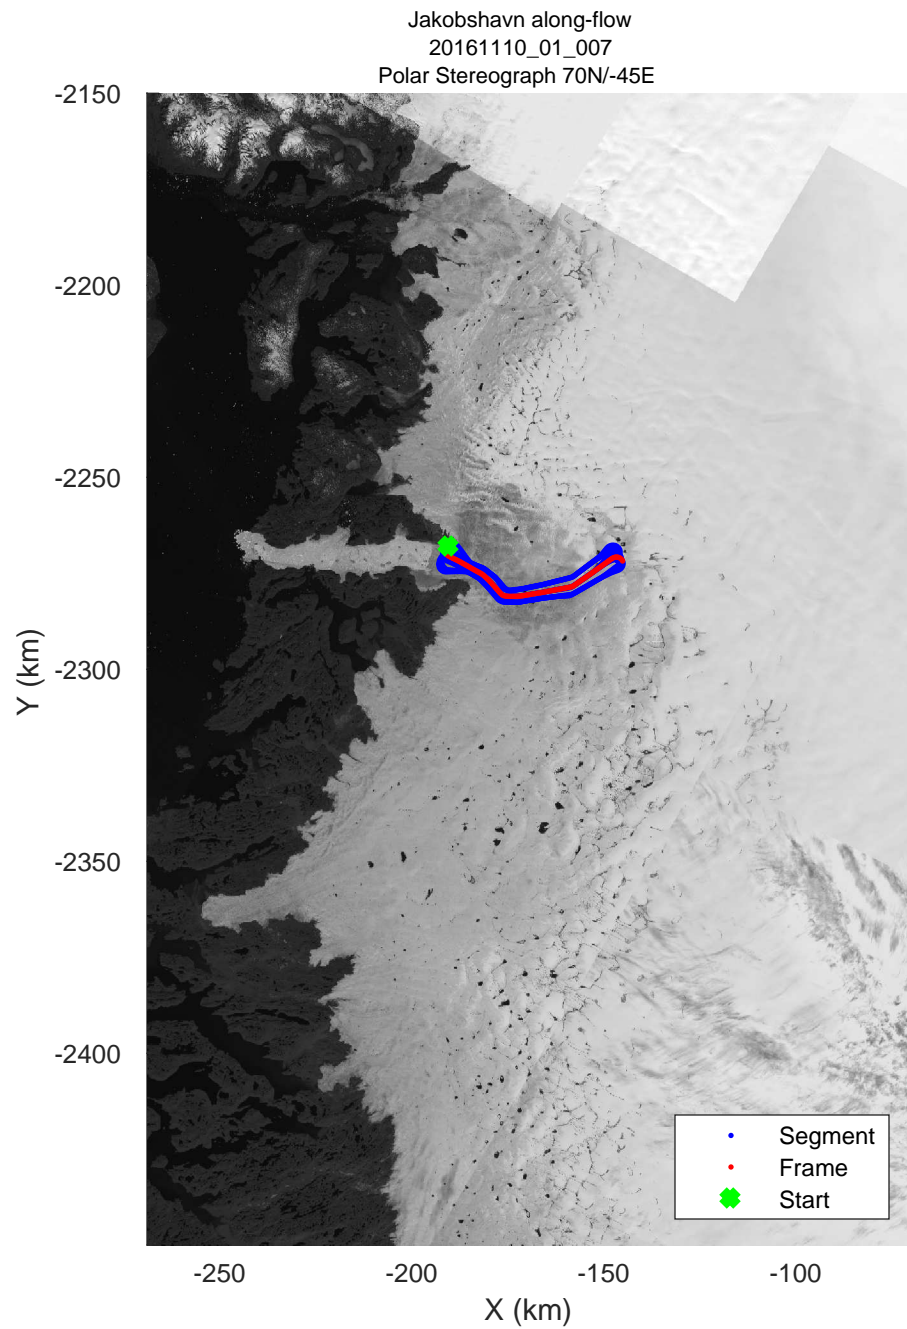

rds 2016_Greenland_TOdtu: "Jakobshavn along-flow" 20161110_01_005: 13:44:59.8 to 13:58:56.6 GPS

rds 2016_Greenland_TOdtu: "Jakobshavn along-flow" 20161110_01_006: 13:58:57.4 to 14:11:39.6 GPS

rds 2016_Greenland_TODtu: "Jakobshavn along-flow" 20161110_01_006: 13:58:57.4 to 14:11:39.6 GPS

rds 2016_Greenland_TODtu: "Jakobshavn along-flow" 20161110_01_007: 14:11:40.4 to 14:25:14.6 GPS

rds 2016_Greenland_TOdtu: "Jakobshavn along-flow" 20161110_01_007: 14:11:40.4 to 14:25:14.6 GPS

rds 2016_Greenland_TOdtu: "Jakobshavn along-flow" 20161110_01_008: 14:25:15.5 to 14:38:43.7 GPS