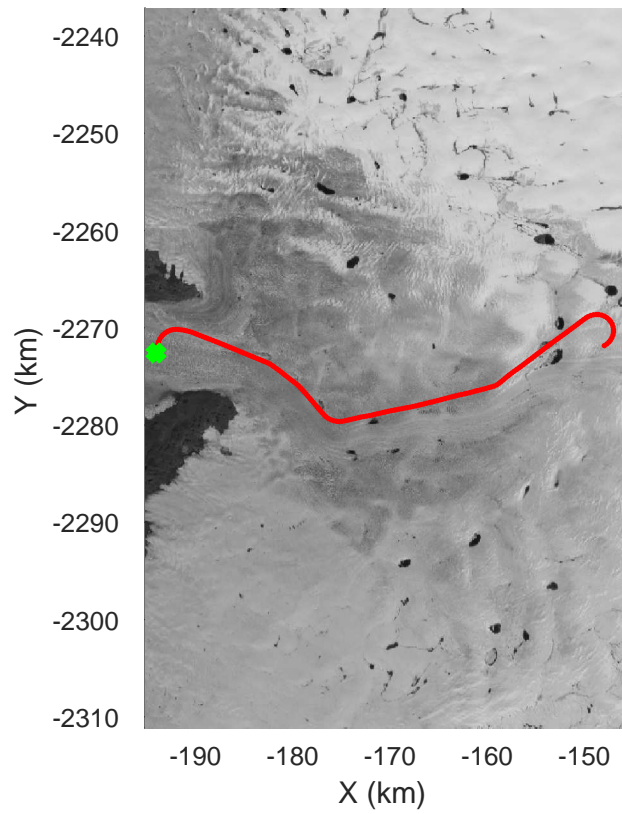

rds 2016_Greenland_TOdtu: "Jakobshavn along-flow" 20161110_01_005: 13:44:59.8 to 13:58:56.6 GPS

rds 2016_Greenland_TOdtu: "Jakobshavn along-flow" 20161110_01_006: 13:58:57.4 to 14:11:39.6 GPS

rds 2016_Greenland_TODtu: "Jakobshavn along-flow" 20161110_01_006: 13:58:57.4 to 14:11:39.6 GPS

rds 2016_Greenland_TODtu: "Jakobshavn along-flow" 20161110_01_007: 14:11:40.4 to 14:25:14.6 GPS

rds 2016_Greenland_TOdtu: "Jakobshavn along-flow" 20161110_01_007: 14:11:40.4 to 14:25:14.6 GPS

rds 2016_Greenland_TOdtu: "Jakobshavn along-flow" 20161110_01_008: 14:25:15.5 to 14:38:43.7 GPS

rds 2016_Greenland_TOdtu: "Jakobshavn along-flow" 20161110_01_008: 14:25:15.5 to 14:38:43.7 GPS

rds 2016_Greenland_TODtu: "Jakobshavn along-flow" 20161110_01_009: 14:38:44.6 to 14:52:50.1 GPS

rds 2016_Greenland_TODtu: "Jakobshavn along-flow" 20161110_01_009: 14:38:44.6 to 14:52:50.1 GPS