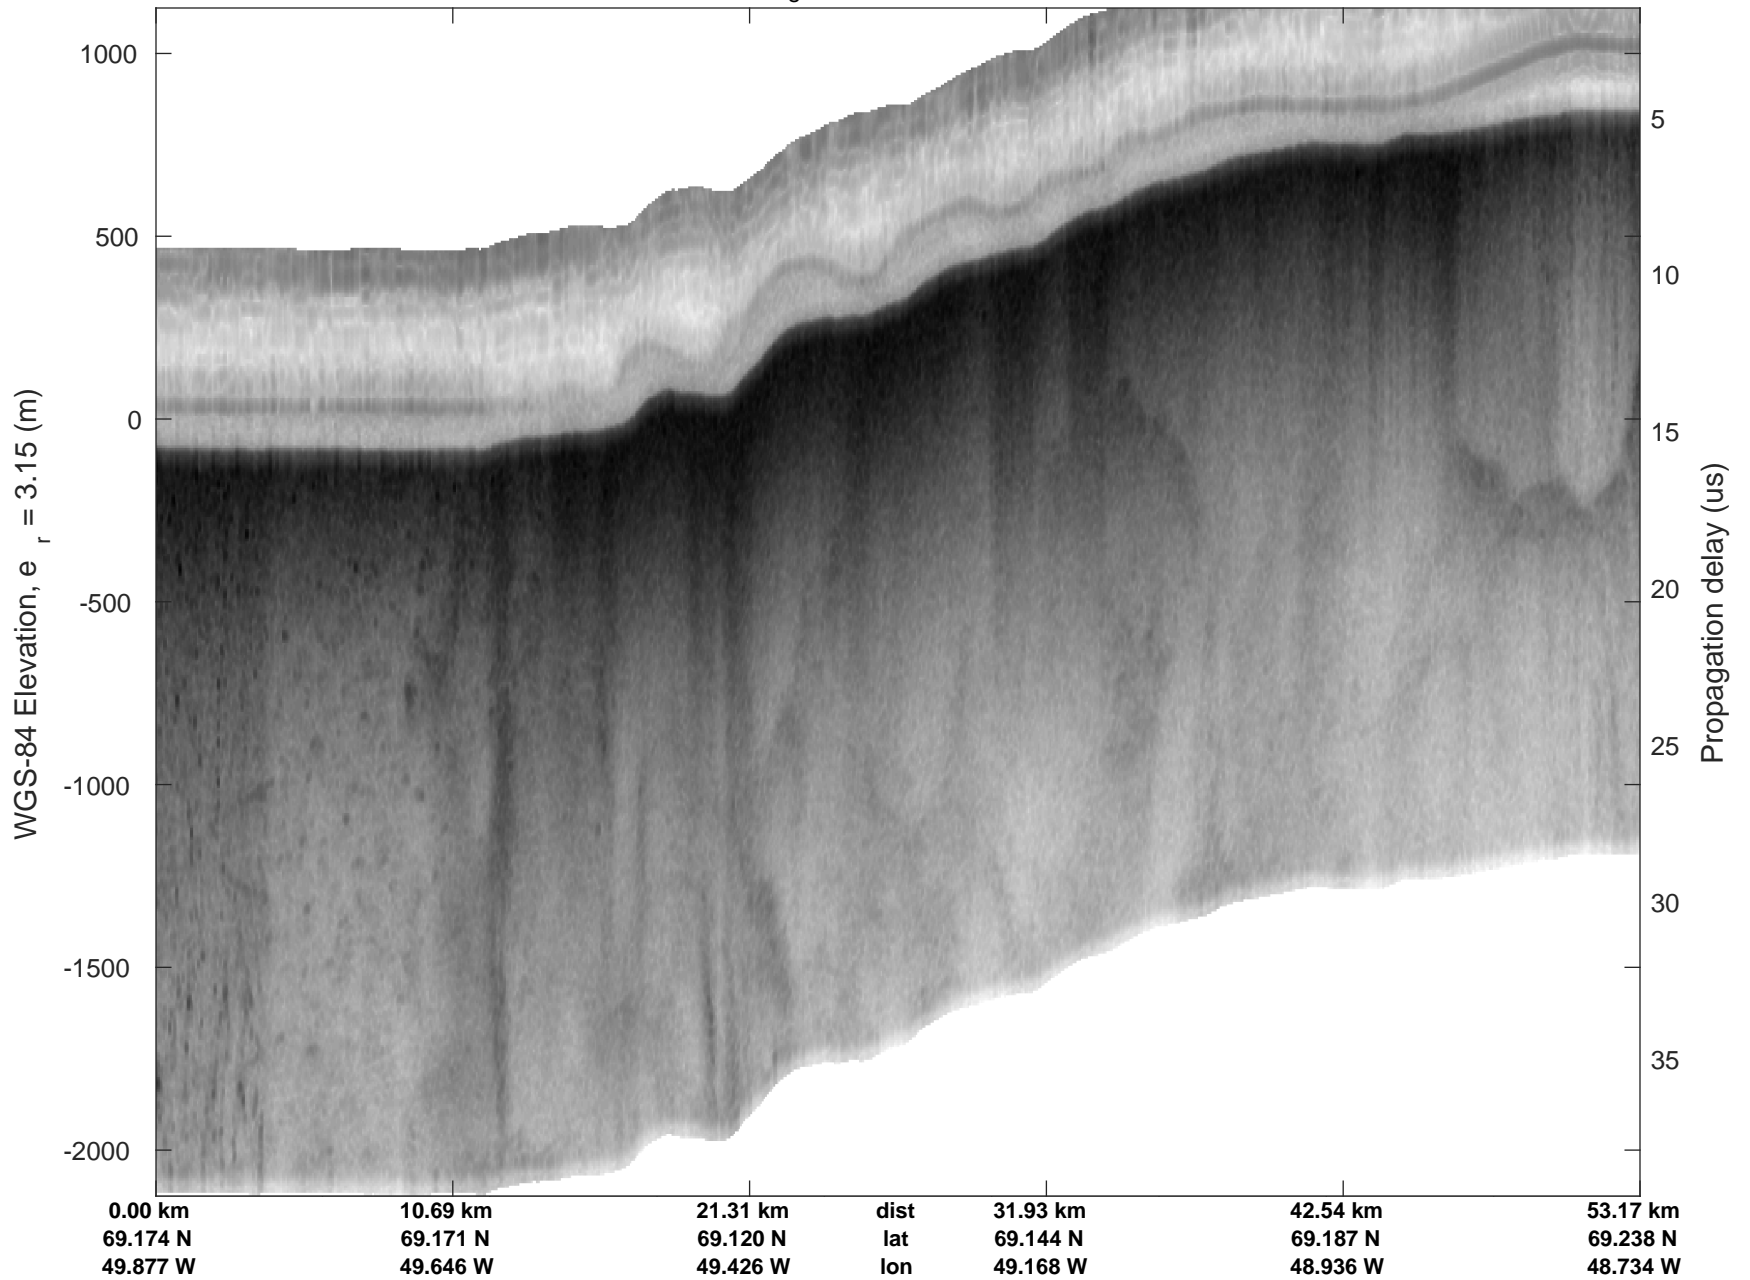

rds 2016_Greenland_TODtu: "Jakobshavn along-flow" 20161110_01_001: 12:54:06.0 to 13:04:55.1 GPS

rds 2016_Greenland_TODtu: "Jakobshavn along-flow" 20161110_01_001: 12:54:06.0 to 13:04:55.1 GPS

rds 2016_Greenland_TOdtu: "Jakobshavn along-flow" 20161110_01_002: 13:04:55.9 to 13:18:21.2 GPS

rds 2016_Greenland_TOdu: "Jakobshavn along-flow" 20161110_01_002: 13:04:55.9 to 13:18:21.2 GPS

rds 2016_Greenland_TOdtu: "Jakobshavn along-flow" 20161110_01_003: 13:18:22.1 to 13:31:31.0 GPS

rds 2016_Greenland_TOdtu: "Jakobshavn along-flow" 20161110_01_003: 13:18:22.1 to 13:31:31.0 GPS

rds 2016_Greenland_TODtu: "Jakobshavn along-flow" 20161110_01_004: 13:31:31.8 to 13:44:58.9 GPS

rds 2016_Greenland_TOdtu: "Jakobshavn along-flow" 20161110_01_004: 13:31:31.8 to 13:44:58.9 GPS

rds 2016_Greenland_TOdtu: "Jakobshavn along-flow" 20161110_01_005: 13:44:59.8 to 13:58:56.6 GPS

rds 2016_Greenland_TOdtu: "Jakobshavn along-flow" 20161110_01_005: 13:44:59.8 to 13:58:56.6 GPS

rds 2016_Greenland_TOdtu: "Jakobshavn along-flow" 20161110_01_006: 13:58:57.4 to 14:11:39.6 GPS

rds 2016_Greenland_TODtu: "Jakobshavn along-flow" 20161110_01_006: 13:58:57.4 to 14:11:39.6 GPS