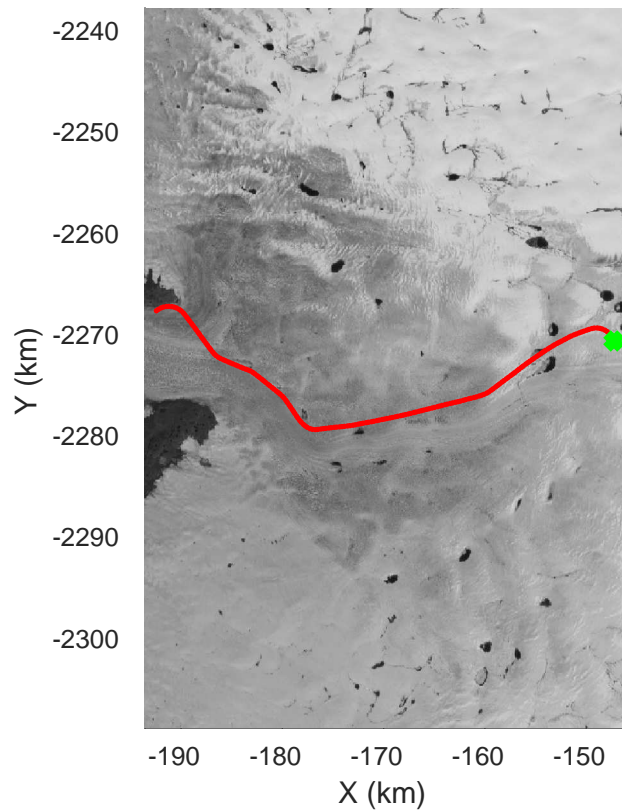

rds 2016_Greenland_TODtu: "Jakobshavn along-flow" 20161110_01_004: 13:31:31.8 to 13:44:58.9 GPS

rds 2016_Greenland_TOdtu: "Jakobshavn along-flow" 20161110_01_004: 13:31:31.8 to 13:44:58.9 GPS

rds 2016_Greenland_TOdtu: "Jakobshavn along-flow" 20161110_01_005: 13:44:59.8 to 13:58:56.6 GPS

rds 2016_Greenland_TOdtu: "Jakobshavn along-flow" 20161110_01_005: 13:44:59.8 to 13:58:56.6 GPS

rds 2016_Greenland_TOdtu: "Jakobshavn along-flow" 20161110_01_006: 13:58:57.4 to 14:11:39.6 GPS

rds 2016_Greenland_TODtu: "Jakobshavn along-flow" 20161110_01_006: 13:58:57.4 to 14:11:39.6 GPS