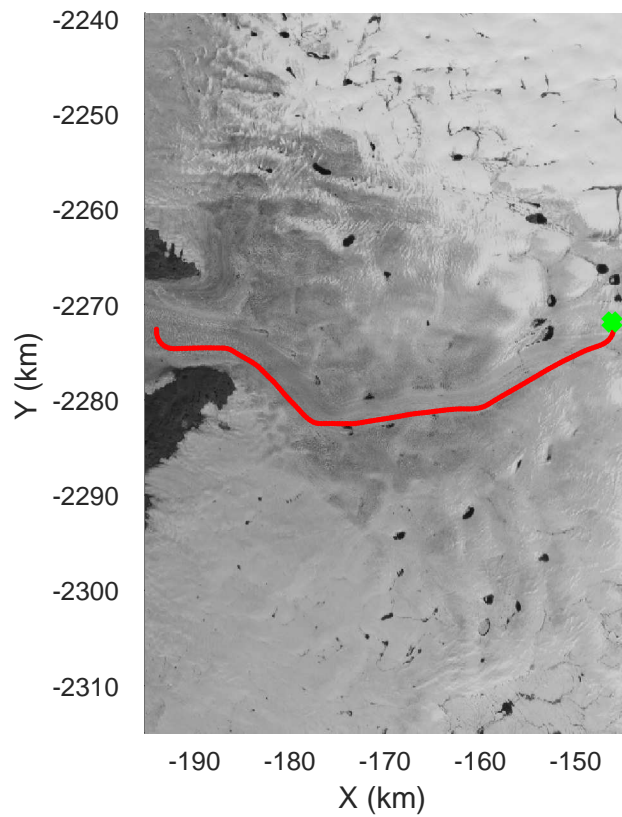

rds 2016_Greenland_TODtu: "Jakobshavn along-flow" 20161110_01_004: 13:31:31.8 to 13:44:58.9 GPS

rds 2016_Greenland_TOdtu: "Jakobshavn along-flow" 20161110_01_004: 13:31:31.8 to 13:44:58.9 GPS

rds 2016_Greenland_TOdtu: "Jakobshavn along-flow" 20161110_01_005: 13:44:59.8 to 13:58:56.6 GPS

rds 2016_Greenland_TOdtu: "Jakobshavn along-flow" 20161110_01_005: 13:44:59.8 to 13:58:56.6 GPS

rds 2016_Greenland_TOdtu: "Jakobshavn along-flow" 20161110_01_006: 13:58:57.4 to 14:11:39.6 GPS

rds 2016_Greenland_TODtu: "Jakobshavn along-flow" 20161110_01_006: 13:58:57.4 to 14:11:39.6 GPS

rds 2016_Greenland_TODtu: "Jakobshavn along-flow" 20161110_01_007: 14:11:40.4 to 14:25:14.6 GPS

rds 2016_Greenland_TOdtu: "Jakobshavn along-flow" 20161110_01_007: 14:11:40.4 to 14:25:14.6 GPS

rds 2016_Greenland_TOdtu: "Jakobshavn along-flow" 20161110_01_008: 14:25:15.5 to 14:38:43.7 GPS