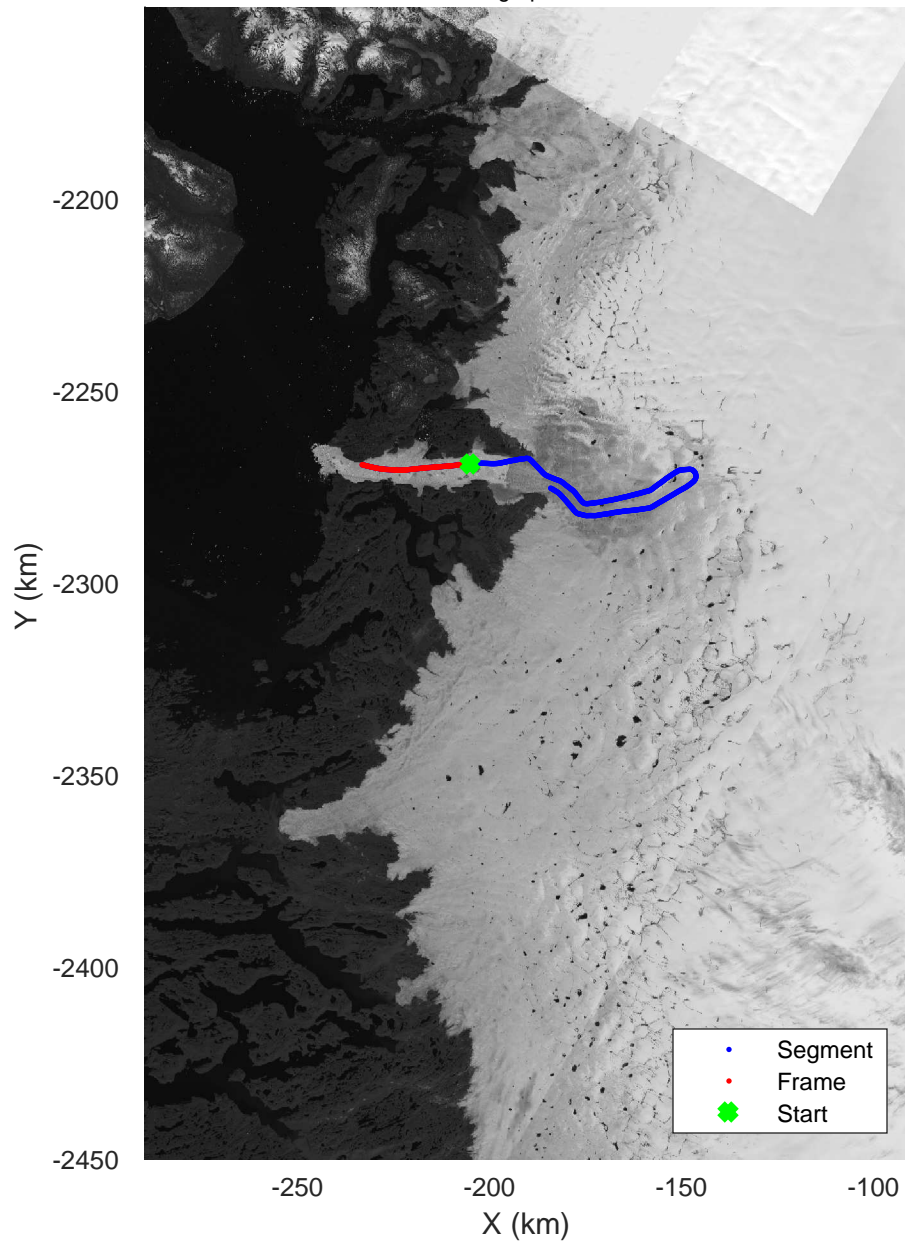

rds 2016\_Greenland\_TODtu: "Jakobshavn along-flow" 20161108\_02\_001: 14:44:26.0 to 14:55:12.3 GPS

rds 2016\_Greenland\_TODtu: "Jakobshavn along-flow" 20161108\_02\_001: 14:44:26.0 to 14:55:12.3 GPS

rds 2016\_Greenland\_TOdu: "Jakobshavn along-flow" 20161108\_02\_002: 14:55:13.1 to 15:10:42.4 GPS

rds 2016\_Greenland\_TOdtu: "Jakobshavn along-flow" 20161108\_02\_002: 14:55:13.1 to 15:10:42.4 GPS

Jakobshavn along-flow  
 20161108\_02\_003  
 Polar Stereograph 70N/-45E

rds 2016\_Greenland\_TODtu: "Jakobshavn along-flow" 20161108\_02\_003: 15:10:43.1 to 15:17:07.4 GPS

rds 2016\_Greenland\_TODtu: "Jakobshavn along-flow" 20161108\_02\_003: 15:10:43.1 to 15:17:07.4 GPS