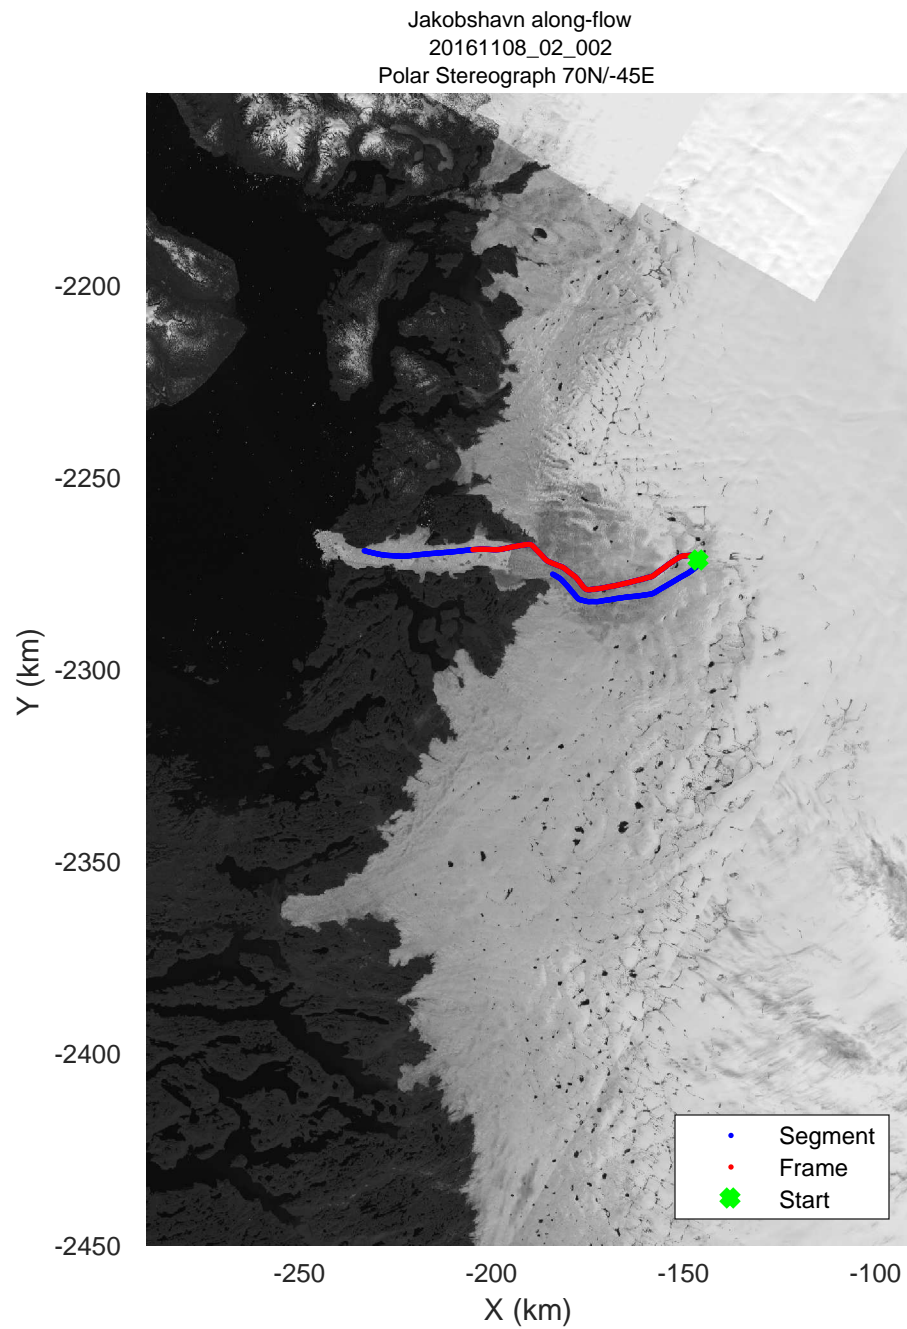

rds 2016\_Greenland\_TODtu: "Jakobshavn along-flow" 20161108\_02\_001: 14:44:26.0 to 14:55:12.3 GPS

rds 2016\_Greenland\_TODtu: "Jakobshavn along-flow" 20161108\_02\_001: 14:44:26.0 to 14:55:12.3 GPS

rds 2016\_Greenland\_TOdu: "Jakobshavn along-flow" 20161108\_02\_002: 14:55:13.1 to 15:10:42.4 GPS

rds 2016\_Greenland\_TOdtu: "Jakobshavn along-flow" 20161108\_02\_002: 14:55:13.1 to 15:10:42.4 GPS

Jakobshavn along-flow  
 20161108\_02\_003  
 Polar Stereograph 70N/-45E

rds 2016\_Greenland\_TODtu: "Jakobshavn along-flow" 20161108\_02\_003: 15:10:43.1 to 15:17:07.4 GPS

rds 2016\_Greenland\_TODtu: "Jakobshavn along-flow" 20161108\_02\_003: 15:10:43.1 to 15:17:07.4 GPS