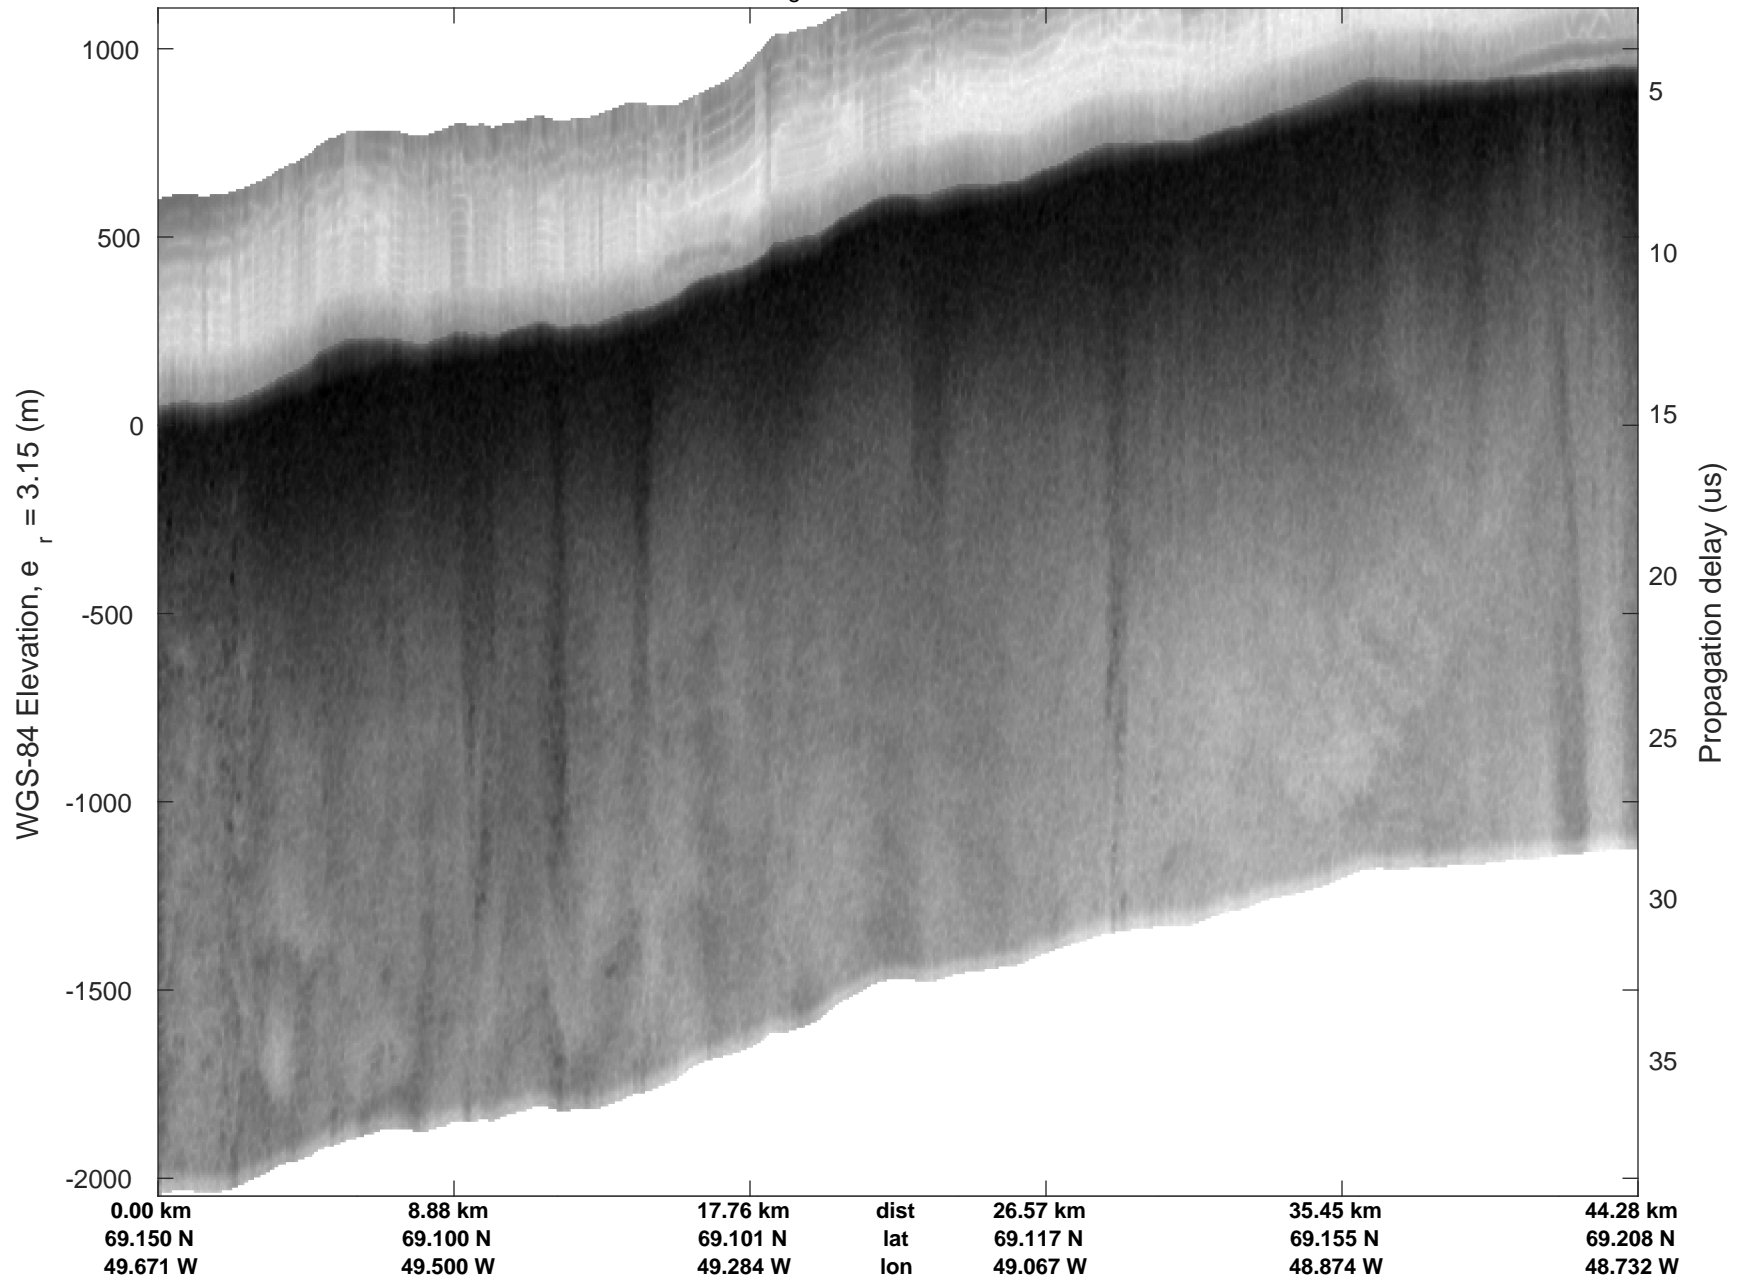

rds 2016\_Greenland\_TODtu: "Jakobshavn along-flow" 20161108\_02\_001: 14:44:26.0 to 14:55:12.3 GPS

rds 2016\_Greenland\_TODtu: "Jakobshavn along-flow" 20161108\_02\_001: 14:44:26.0 to 14:55:12.3 GPS

rds 2016\_Greenland\_TOdu: "Jakobshavn along-flow" 20161108\_02\_002: 14:55:13.1 to 15:10:42.4 GPS

rds 2016\_Greenland\_TOdtu: "Jakobshavn along-flow" 20161108\_02\_002: 14:55:13.1 to 15:10:42.4 GPS

Jakobshavn along-flow  
 20161108\_02\_003  
 Polar Stereograph 70N/-45E

rds 2016\_Greenland\_TODtu: "Jakobshavn along-flow" 20161108\_02\_003: 15:10:43.1 to 15:17:07.4 GPS

rds 2016\_Greenland\_TODtu: "Jakobshavn along-flow" 20161108\_02\_003: 15:10:43.1 to 15:17:07.4 GPS