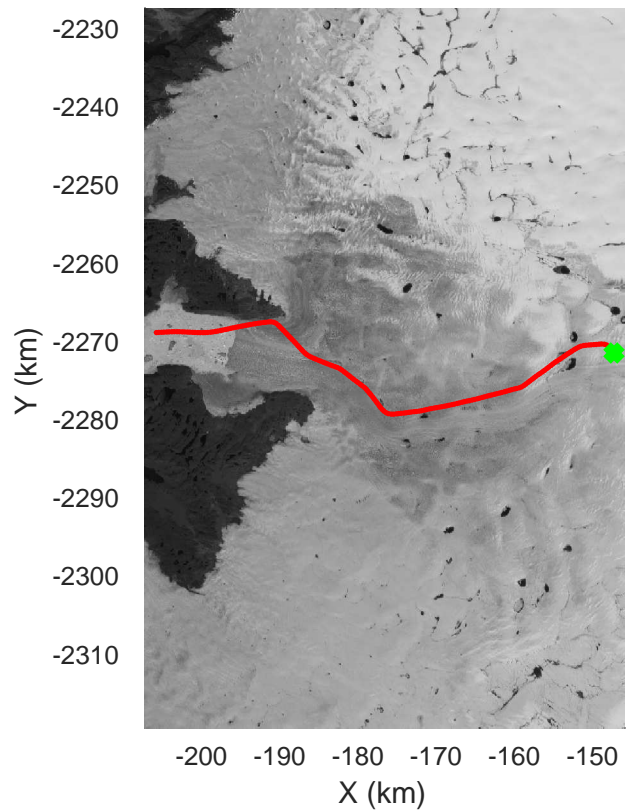

rds 2016\_Greenland\_TODtu: "Jakobshavn along-flow" 20161108\_02\_001: 14:44:26.0 to 14:55:12.3 GPS

rds 2016\_Greenland\_TODtu: "Jakobshavn along-flow" 20161108\_02\_001: 14:44:26.0 to 14:55:12.3 GPS

rds 2016\_Greenland\_TOdu: "Jakobshavn along-flow" 20161108\_02\_002: 14:55:13.1 to 15:10:42.4 GPS

rds 2016\_Greenland\_TOdtu: "Jakobshavn along-flow" 20161108\_02\_002: 14:55:13.1 to 15:10:42.4 GPS

Jakobshavn along-flow  
 20161108\_02\_003  
 Polar Stereograph 70N/-45E

rds 2016\_Greenland\_TODtu: "Jakobshavn along-flow" 20161108\_02\_003: 15:10:43.1 to 15:17:07.4 GPS

rds 2016\_Greenland\_TODtu: "Jakobshavn along-flow" 20161108\_02\_003: 15:10:43.1 to 15:17:07.4 GPS