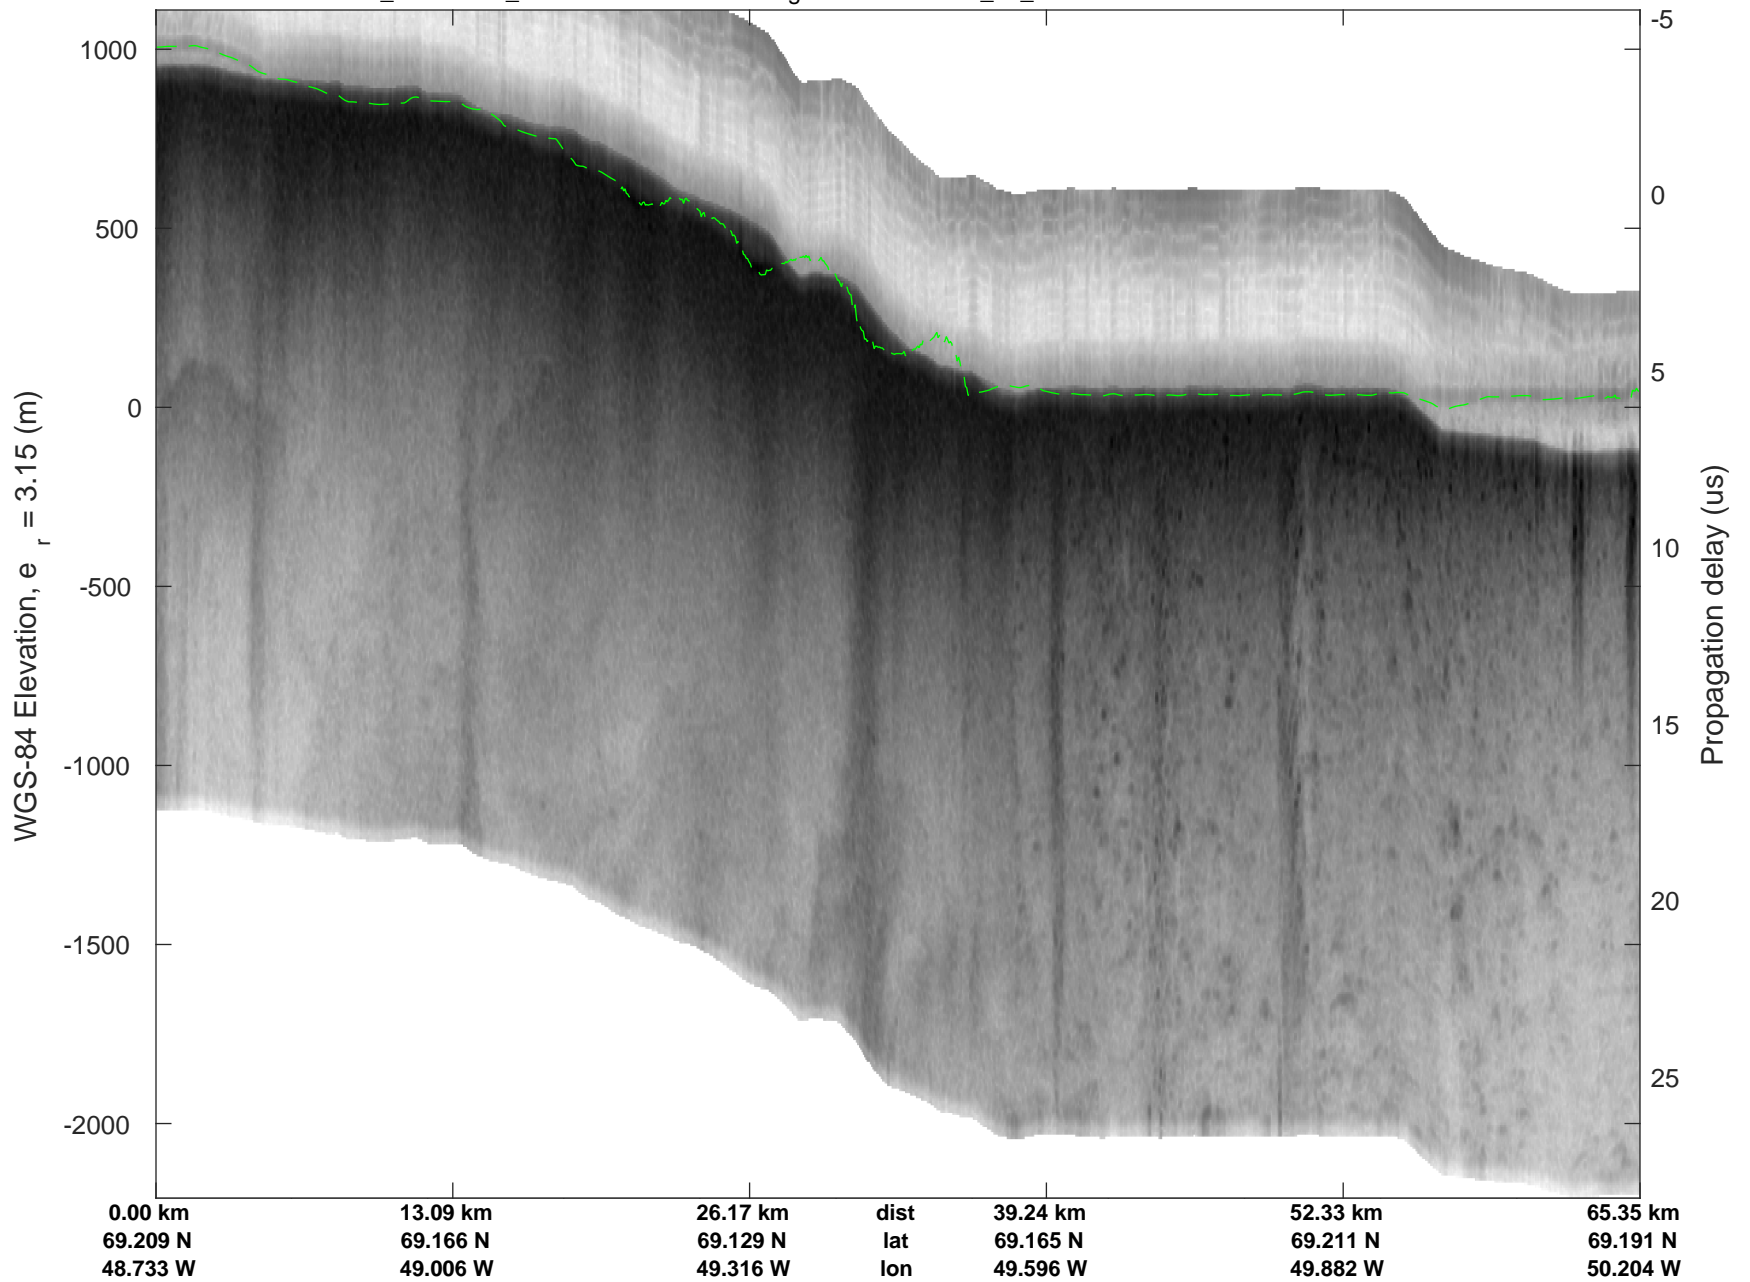

rds 2016\_Greenland\_TODtu: "Jakobshavn along-flow" 20161108\_02\_001: 14:44:26.0 to 14:55:12.3 GPS

rds 2016\_Greenland\_TODtu: "Jakobshavn along-flow" 20161108\_02\_001: 14:44:26.0 to 14:55:12.3 GPS

rds 2016\_Greenland\_TOdu: "Jakobshavn along-flow" 20161108\_02\_002: 14:55:13.1 to 15:10:42.4 GPS

rds 2016\_Greenland\_TOdtu: "Jakobshavn along-flow" 20161108\_02\_002: 14:55:13.1 to 15:10:42.4 GPS

Jakobshavn along-flow  
 20161108\_02\_003  
 Polar Stereograph 70N/-45E

rds 2016\_Greenland\_TODtu: "Jakobshavn along-flow" 20161108\_02\_003: 15:10:43.1 to 15:17:07.4 GPS

rds 2016\_Greenland\_TODtu: "Jakobshavn along-flow" 20161108\_02\_003: 15:10:43.1 to 15:17:07.4 GPS