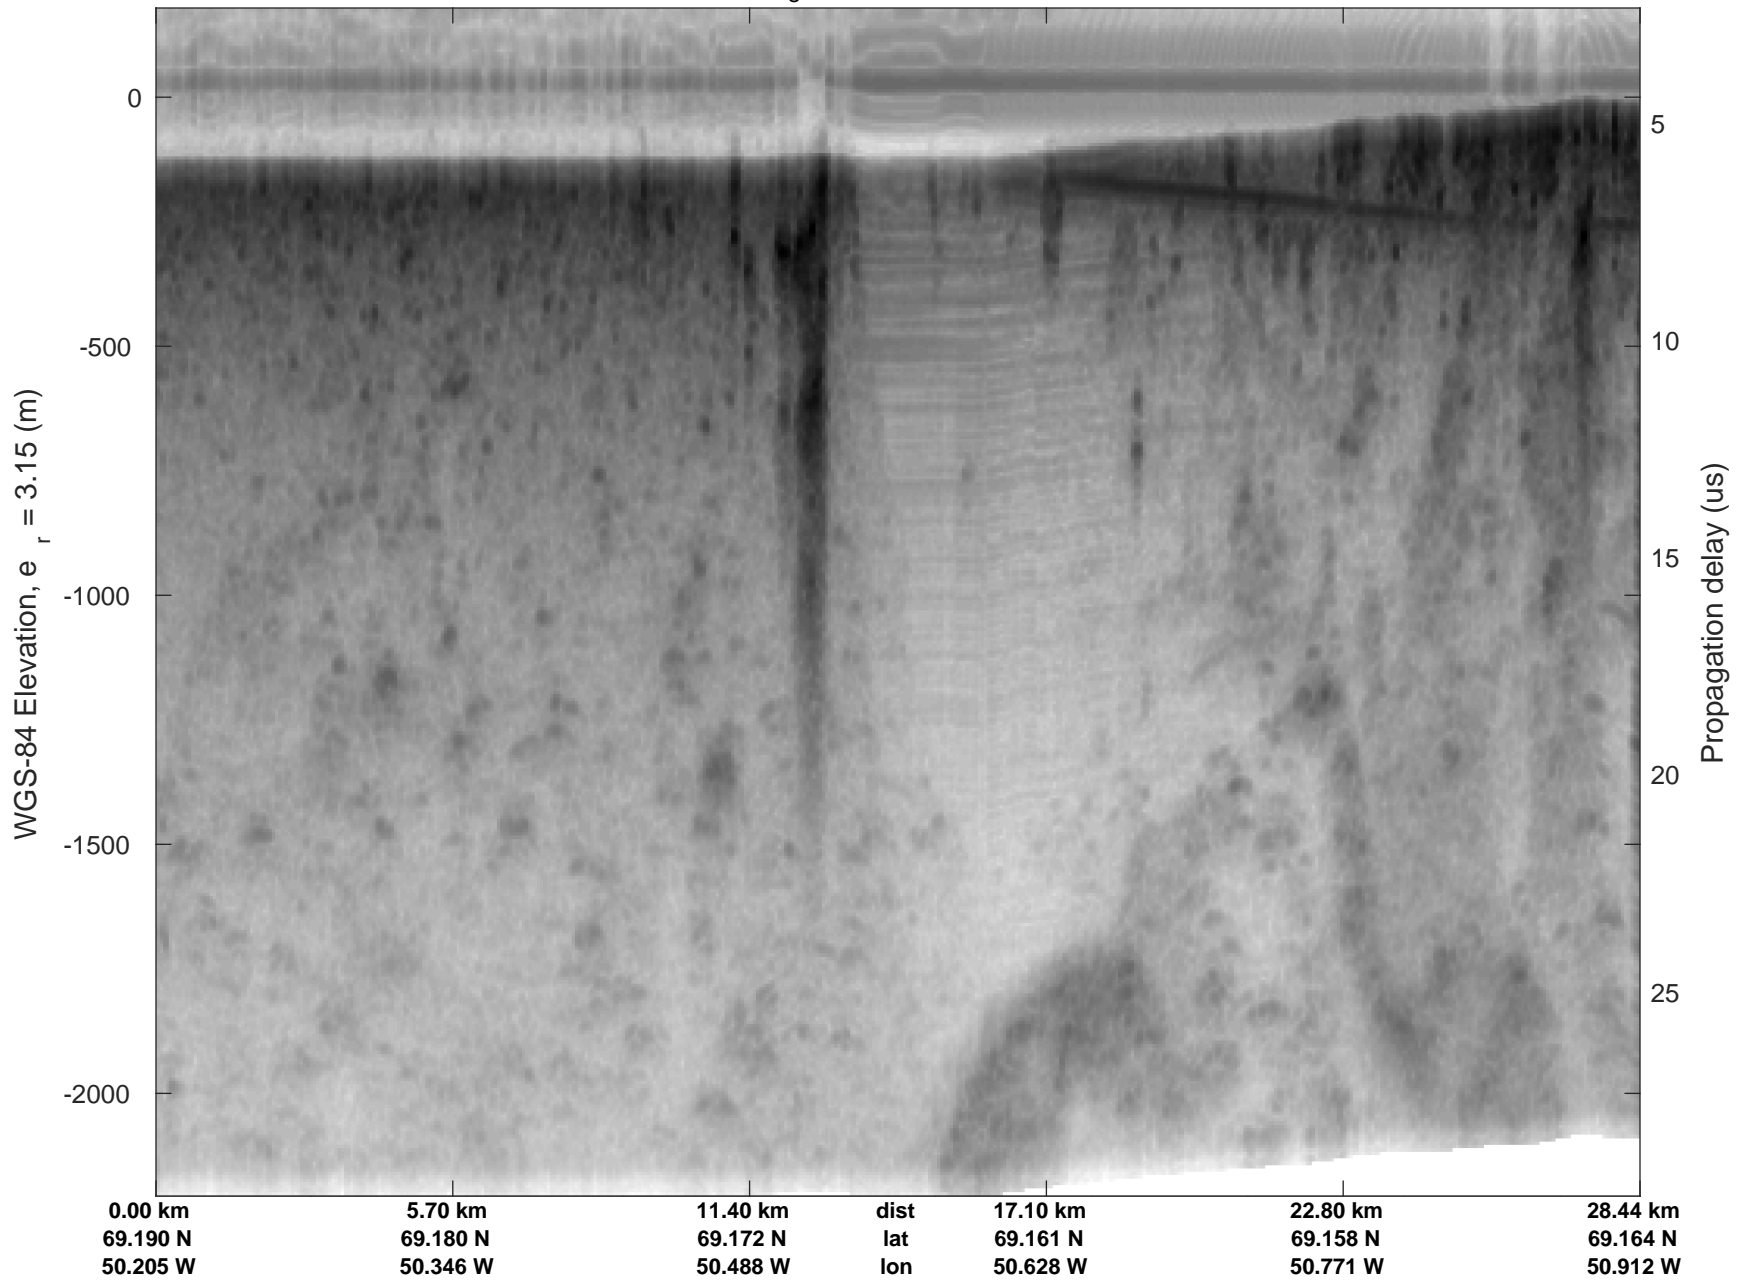

rds 2016\_Greenland\_TOdtu: "Jakobshavn along-flow" 20161108\_02\_002: 14:55:13.1 to 15:10:42.4 GPS

Jakobshavn along-flow  
 20161108\_02\_003  
 Polar Stereograph 70N/-45E

rds 2016\_Greenland\_TODtu: "Jakobshavn along-flow" 20161108\_02\_003: 15:10:43.1 to 15:17:07.4 GPS

rds 2016\_Greenland\_TODtu: "Jakobshavn along-flow" 20161108\_02\_003: 15:10:43.1 to 15:17:07.4 GPS