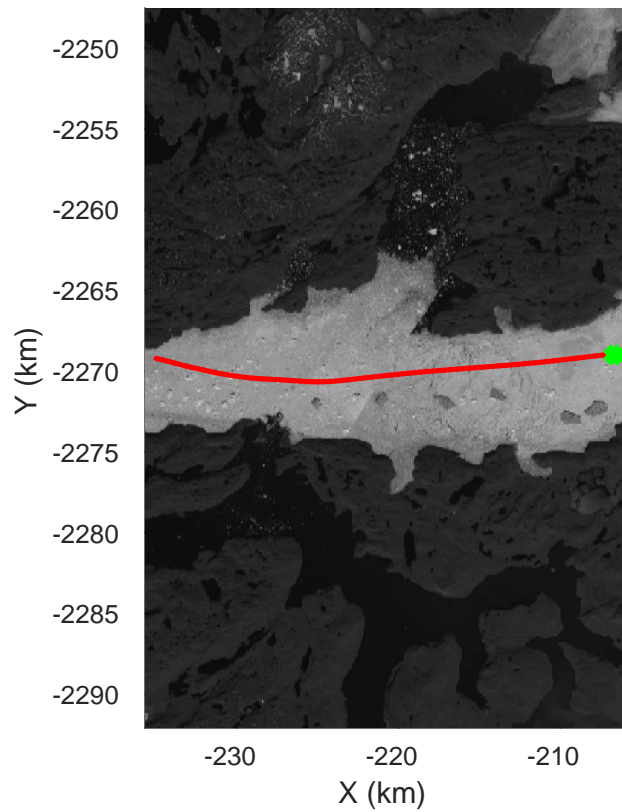

rds 2016\_Greenland\_TODtu: "Jakobshavn along-flow" 20161108\_02\_001: 14:44:26.0 to 14:55:12.3 GPS

rds 2016\_Greenland\_TODtu: "Jakobshavn along-flow" 20161108\_02\_001: 14:44:26.0 to 14:55:12.3 GPS

rds 2016\_Greenland\_TOdu: "Jakobshavn along-flow" 20161108\_02\_002: 14:55:13.1 to 15:10:42.4 GPS

rds 2016\_Greenland\_TOdtu: "Jakobshavn along-flow" 20161108\_02\_002: 14:55:13.1 to 15:10:42.4 GPS

Jakobshavn along-flow  
 20161108\_02\_003  
 Polar Stereograph 70N/-45E

rds 2016\_Greenland\_TODtu: "Jakobshavn along-flow" 20161108\_02\_003: 15:10:43.1 to 15:17:07.4 GPS

rds 2016\_Greenland\_TODtu: "Jakobshavn along-flow" 20161108\_02\_003: 15:10:43.1 to 15:17:07.4 GPS