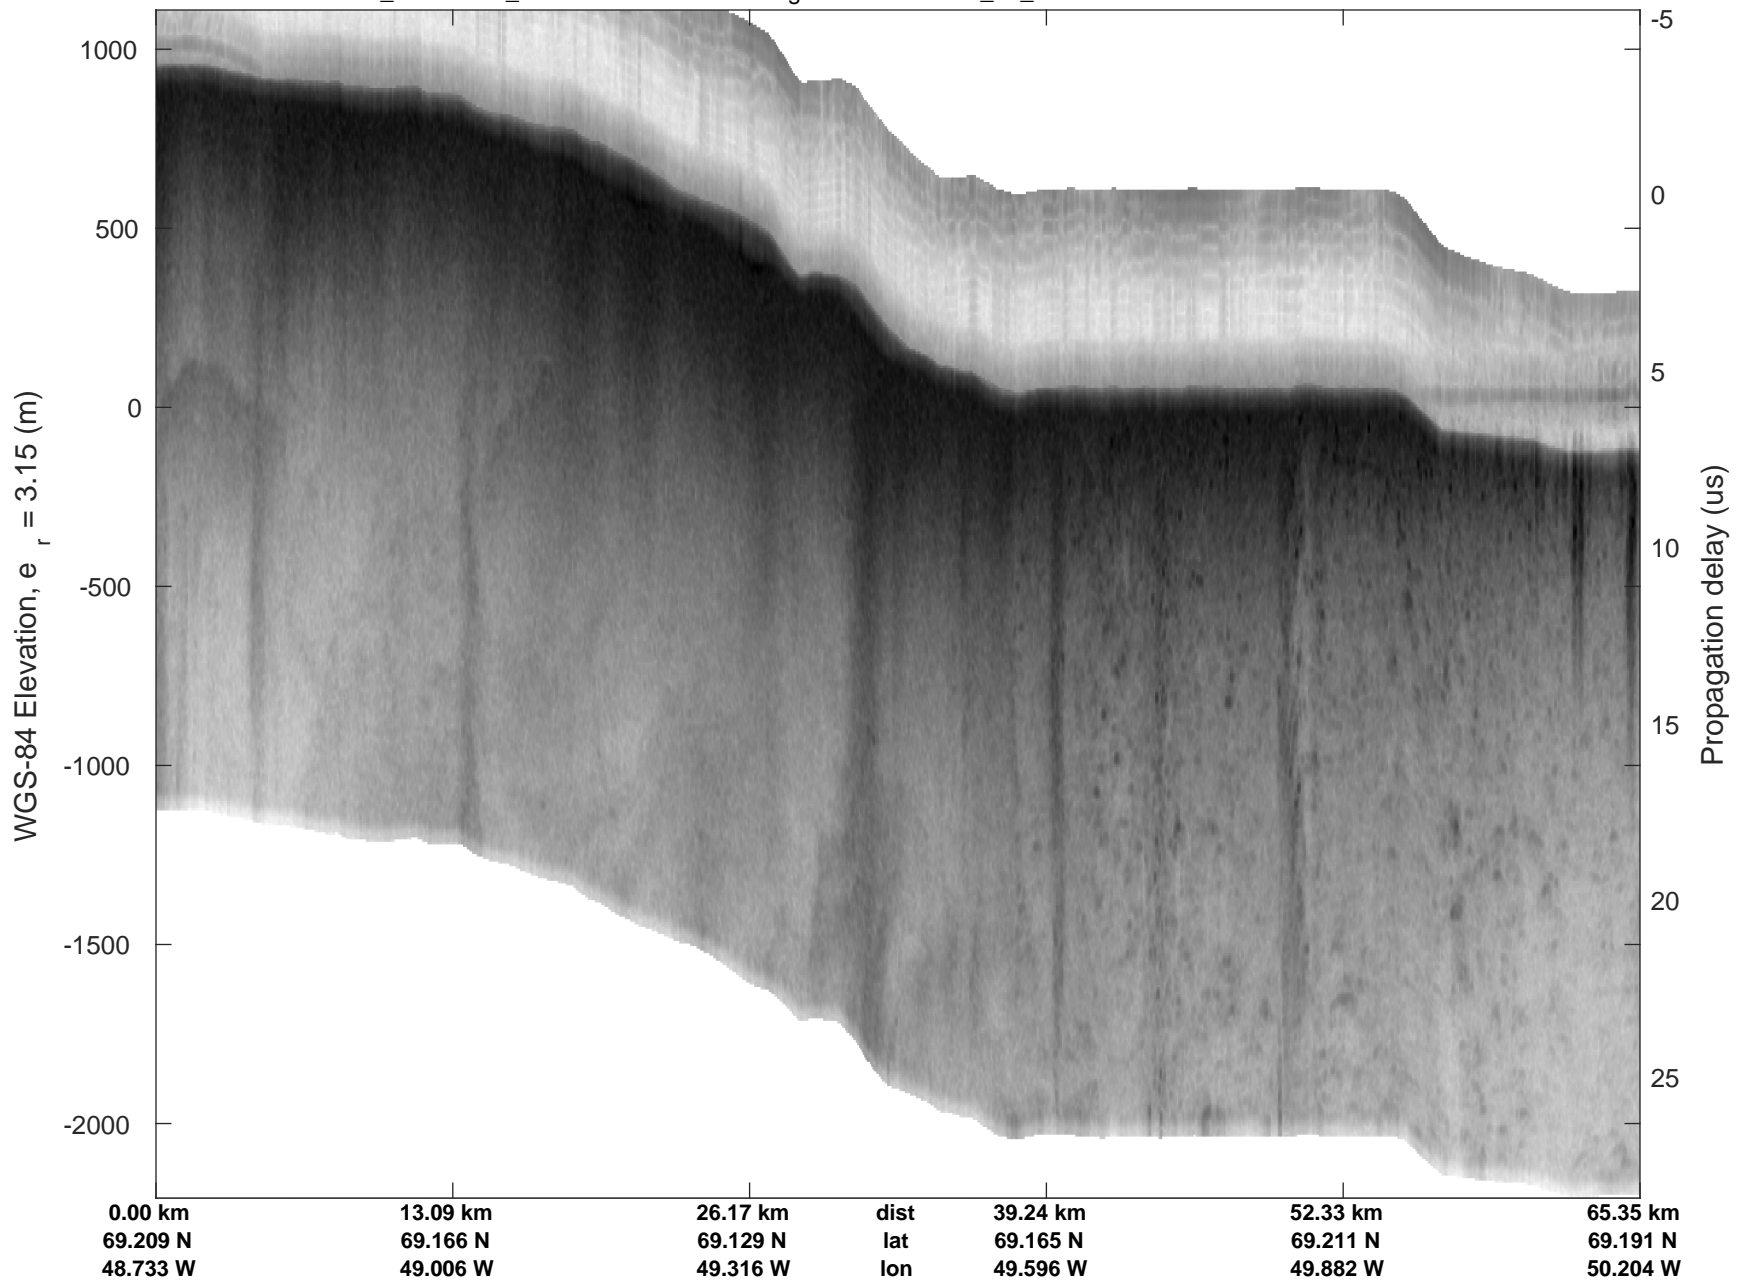

rds 2016\_Greenland\_TODtu: "Jakobshavn along-flow" 20161108\_02\_001: 14:44:26.0 to 14:55:12.3 GPS

rds 2016\_Greenland\_TODtu: "Jakobshavn along-flow" 20161108\_02\_001: 14:44:26.0 to 14:55:12.3 GPS

rds 2016\_Greenland\_TOdu: "Jakobshavn along-flow" 20161108\_02\_002: 14:55:13.1 to 15:10:42.4 GPS

rds 2016\_Greenland\_TOdtu: "Jakobshavn along-flow" 20161108\_02\_002: 14:55:13.1 to 15:10:42.4 GPS

Jakobshavn along-flow  
 20161108\_02\_003  
 Polar Stereograph 70N/-45E

rds 2016\_Greenland\_TODtu: "Jakobshavn along-flow" 20161108\_02\_003: 15:10:43.1 to 15:17:07.4 GPS

rds 2016\_Greenland\_TODtu: "Jakobshavn along-flow" 20161108\_02\_003: 15:10:43.1 to 15:17:07.4 GPS