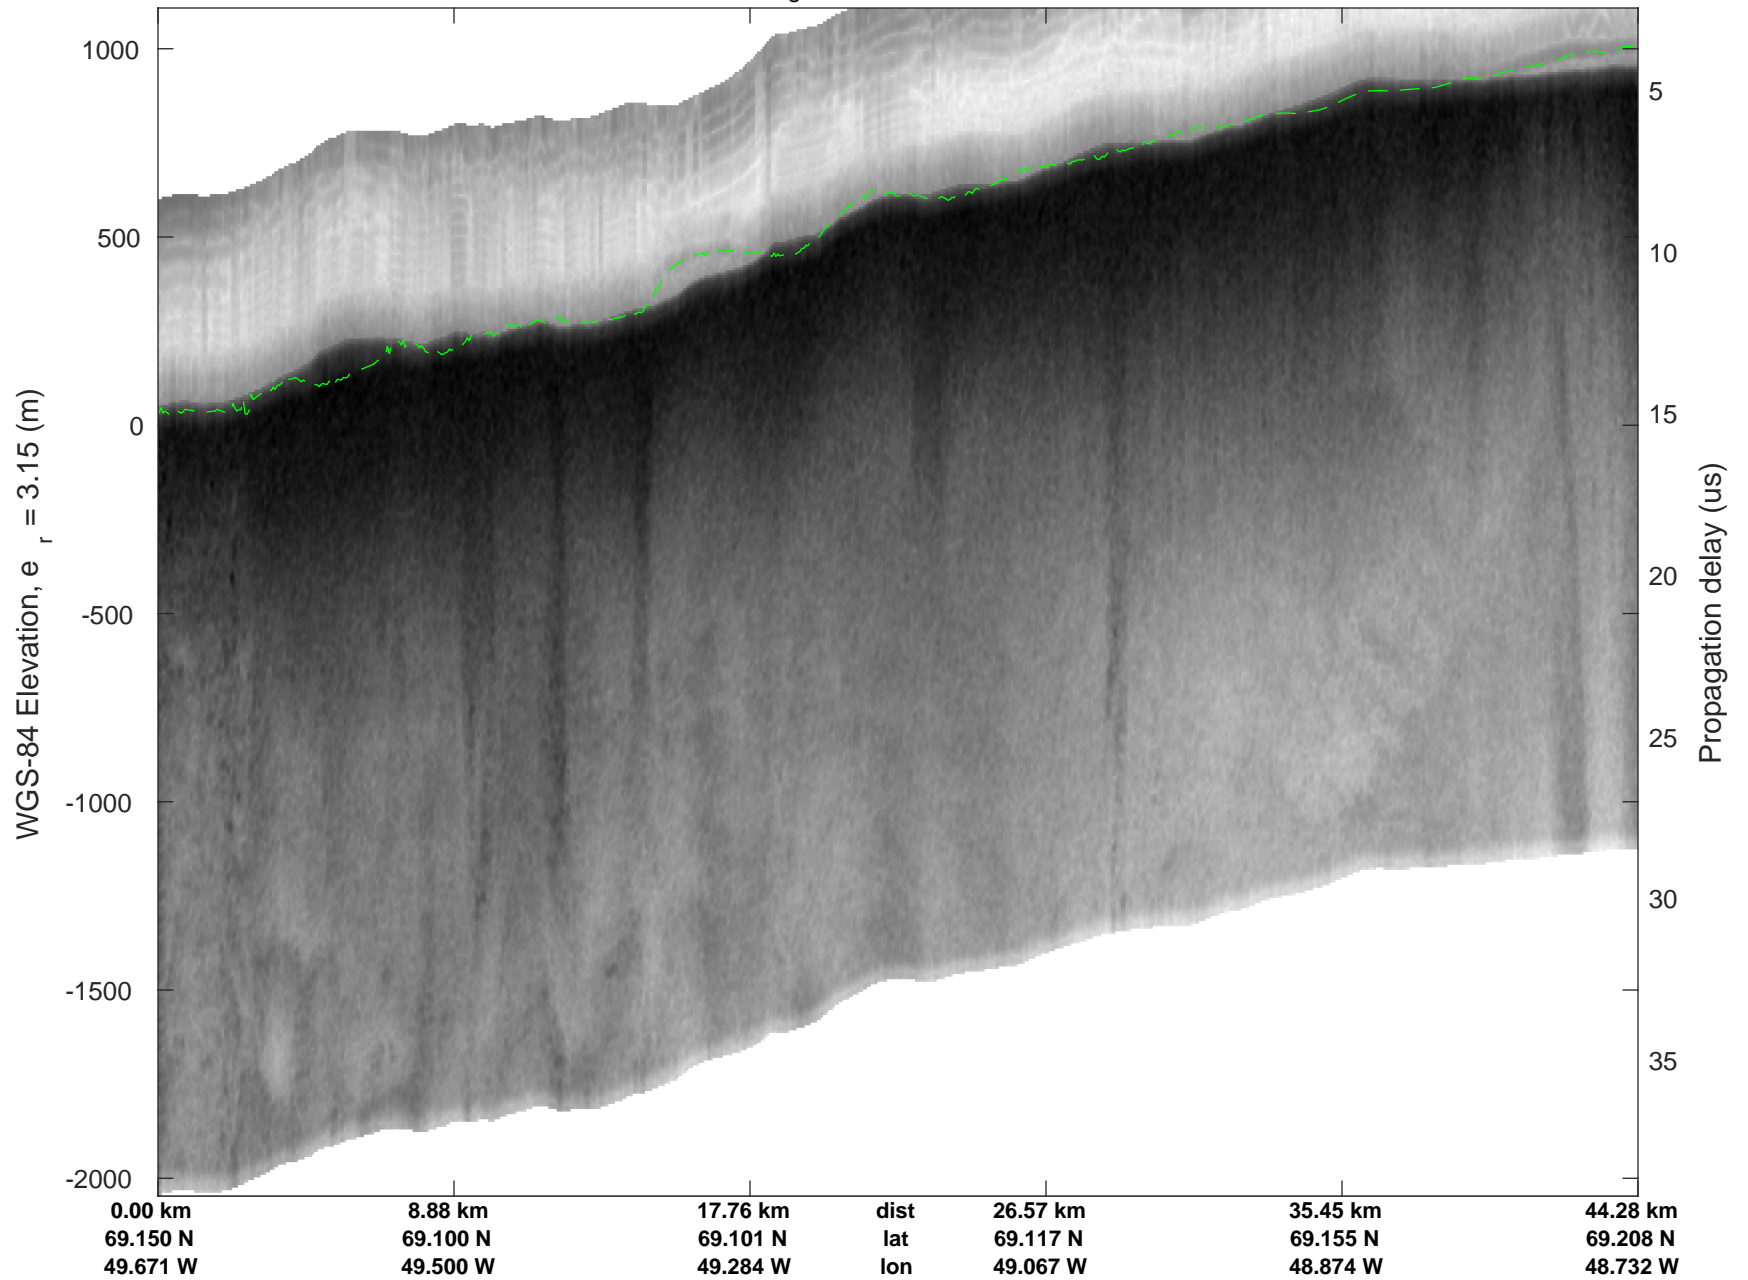

rds 2016\_Greenland\_TODtu: "Jakobshavn along-flow" 20161108\_02\_001: 14:44:26.0 to 14:55:12.3 GPS

rds 2016\_Greenland\_TODtu: "Jakobshavn along-flow" 20161108\_02\_001: 14:44:26.0 to 14:55:12.3 GPS

rds 2016\_Greenland\_TOdu: "Jakobshavn along-flow" 20161108\_02\_002: 14:55:13.1 to 15:10:42.4 GPS

rds 2016\_Greenland\_TOdtu: "Jakobshavn along-flow" 20161108\_02\_002: 14:55:13.1 to 15:10:42.4 GPS

Jakobshavn along-flow  
 20161108\_02\_003  
 Polar Stereograph 70N/-45E

rds 2016\_Greenland\_TODtu: "Jakobshavn along-flow" 20161108\_02\_003: 15:10:43.1 to 15:17:07.4 GPS

rds 2016\_Greenland\_TODtu: "Jakobshavn along-flow" 20161108\_02\_003: 15:10:43.1 to 15:17:07.4 GPS