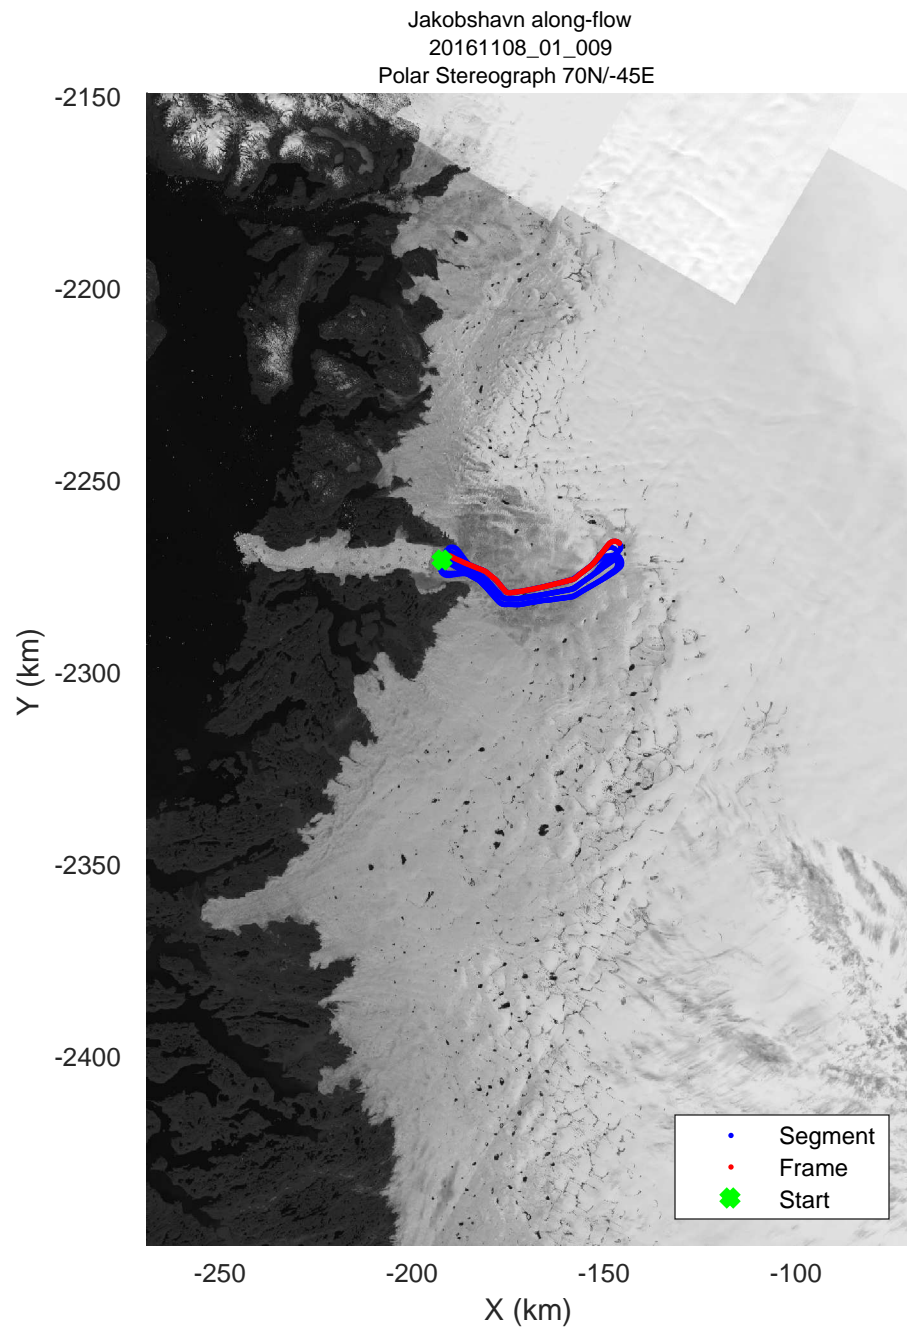

rds 2016_Greenland_TOdtu: "Jakobshavn along-flow" 20161108_01_007: 13:47:58.8 to 14:01:17.1 GPS

rds 2016_Greenland_TODtu: "Jakobshavn along-flow" 20161108_01_007: 13:47:58.8 to 14:01:17.1 GPS

rds 2016_Greenland_TOdtu: "Jakobshavn along-flow" 20161108_01_008: 14:01:18.0 to 14:15:03.4 GPS

rds 2016_Greenland_TOdtu: "Jakobshavn along-flow" 20161108_01_008: 14:01:18.0 to 14:15:03.4 GPS

rds 2016_Greenland_TOdtu: "Jakobshavn along-flow" 20161108_01_009: 14:15:04.2 to 14:28:07.8 GPS

rds 2016_Greenland_TOdtu: "Jakobshavn along-flow" 20161108_01_009: 14:15:04.2 to 14:28:07.8 GPS