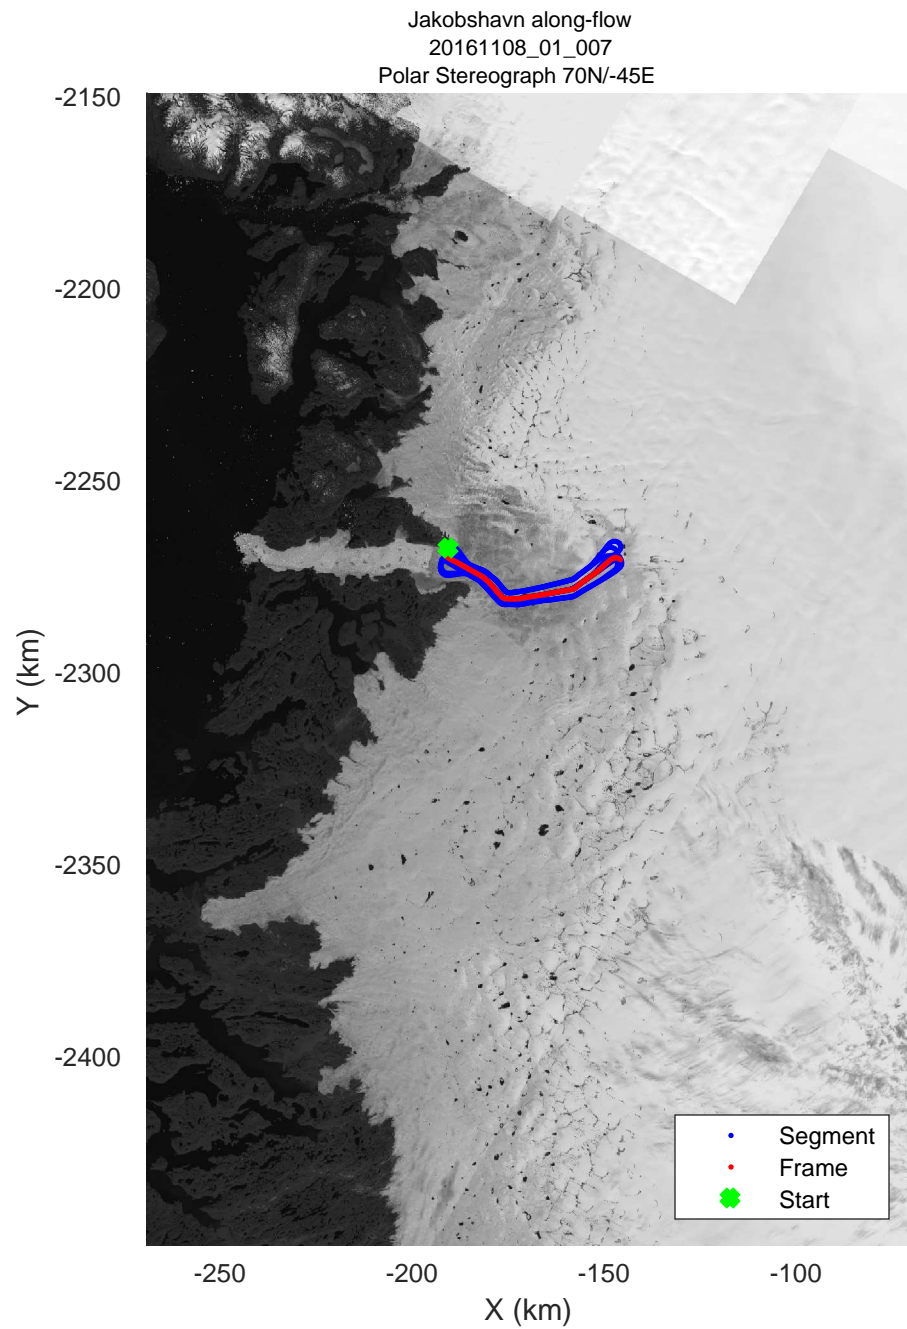

rds 2016_Greenland_TOdtu: "Jakobshavn along-flow" 20161108_01_005: 13:21:18.1 to 13:35:23.1 GPS

rds 2016_Greenland_TODtu: "Jakobshavn along-flow" 20161108_01_006: 13:35:23.9 to 13:47:57.9 GPS

rds 2016_Greenland_TODtu: "Jakobshavn along-flow" 20161108_01_006: 13:35:23.9 to 13:47:57.9 GPS

rds 2016_Greenland_TOdtu: "Jakobshavn along-flow" 20161108_01_007: 13:47:58.8 to 14:01:17.1 GPS

rds 2016_Greenland_TODtu: "Jakobshavn along-flow" 20161108_01_007: 13:47:58.8 to 14:01:17.1 GPS

rds 2016_Greenland_TOdtu: "Jakobshavn along-flow" 20161108_01_008: 14:01:18.0 to 14:15:03.4 GPS