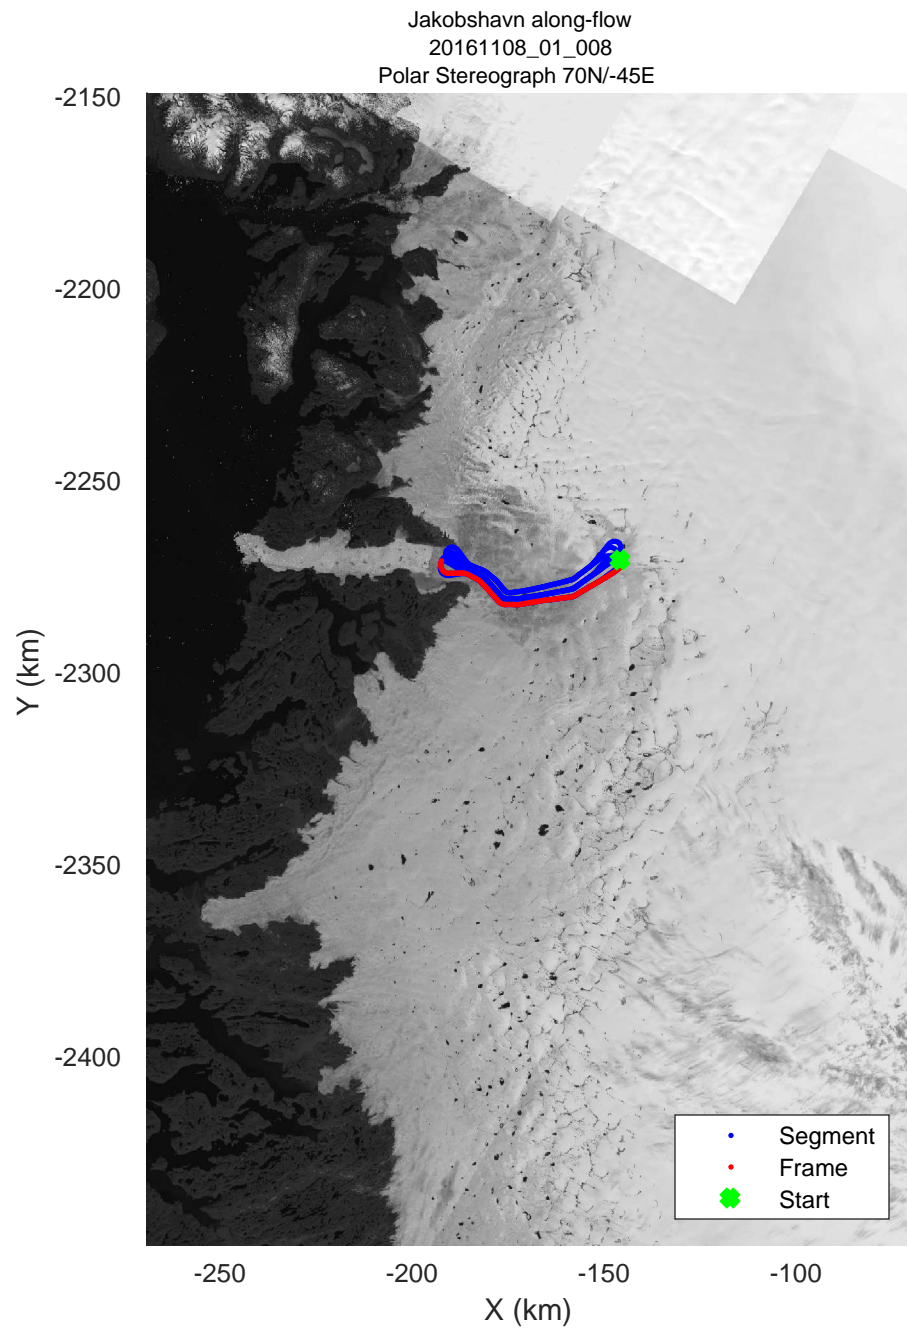

rds 2016_Greenland_TOdtu: "Jakobshavn along-flow" 20161108_01_005: 13:21:18.1 to 13:35:23.1 GPS

rds 2016_Greenland_TODtu: "Jakobshavn along-flow" 20161108_01_006: 13:35:23.9 to 13:47:57.9 GPS

rds 2016_Greenland_TODtu: "Jakobshavn along-flow" 20161108_01_006: 13:35:23.9 to 13:47:57.9 GPS

rds 2016_Greenland_TOdtu: "Jakobshavn along-flow" 20161108_01_007: 13:47:58.8 to 14:01:17.1 GPS

rds 2016_Greenland_TODtu: "Jakobshavn along-flow" 20161108_01_007: 13:47:58.8 to 14:01:17.1 GPS

rds 2016_Greenland_TOdtu: "Jakobshavn along-flow" 20161108_01_008: 14:01:18.0 to 14:15:03.4 GPS