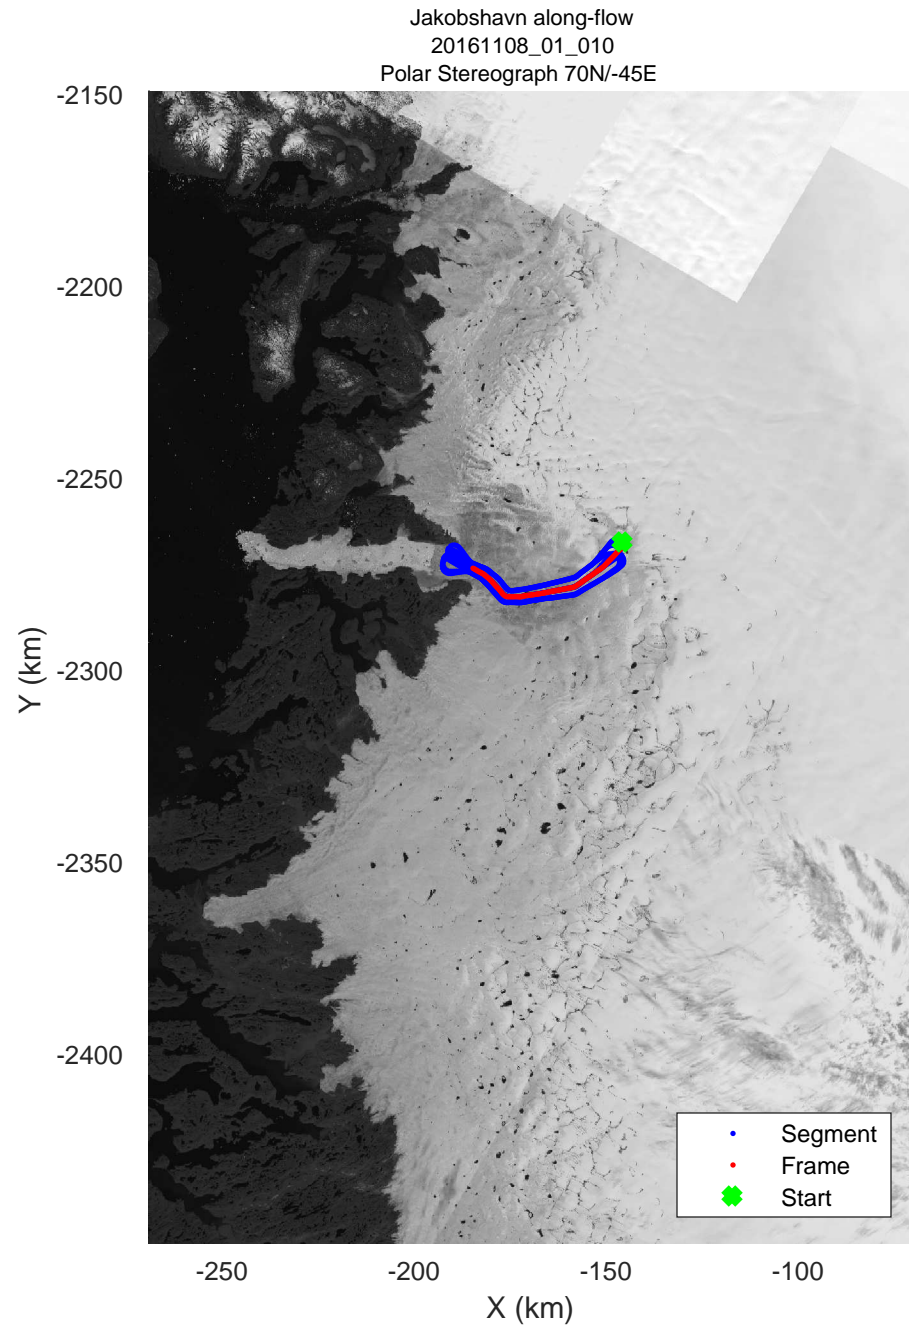

rds 2016_Greenland_TOdtu: "Jakobshavn along-flow" 20161108_01_008: 14:01:18.0 to 14:15:03.4 GPS

rds 2016_Greenland_TOdtu: "Jakobshavn along-flow" 20161108_01_009: 14:15:04.2 to 14:28:07.8 GPS

rds 2016_Greenland_TOdtu: "Jakobshavn along-flow" 20161108_01_009: 14:15:04.2 to 14:28:07.8 GPS

rds 2016_Greenland_TODtu: "Jakobshavn along-flow" 20161108_01_010: 14:28:08.7 to 14:39:44.8 GPS

rds 2016_Greenland_TODtu: "Jakobshavn along-flow" 20161108_01_010: 14:28:08.7 to 14:39:44.8 GPS