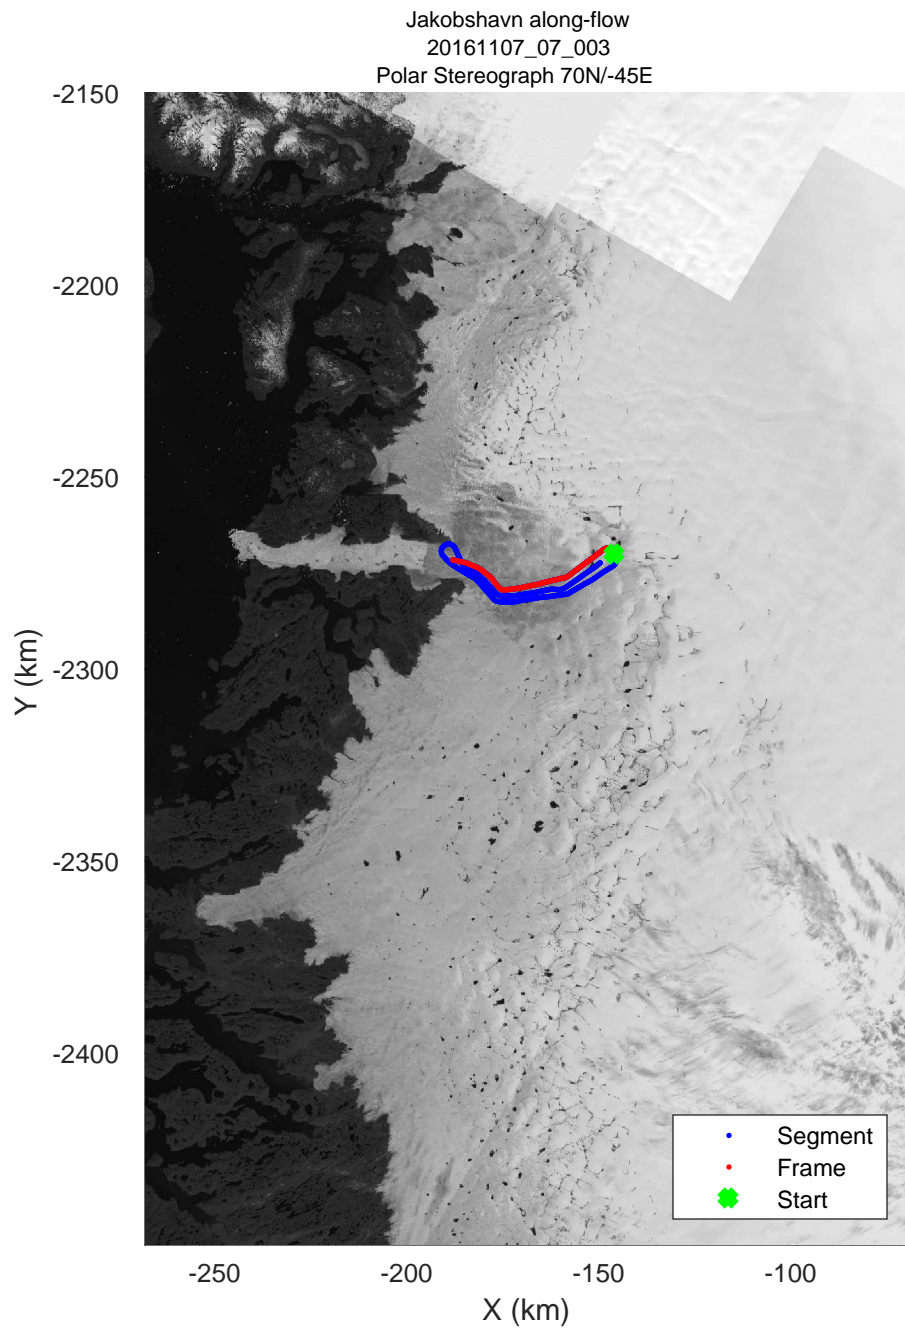

rds 2016_Greenland_TOdtu: "Jakobshavn along-flow" 20161107_07_001: 17:03:43.0 to 17:16:03.5 GPS

rds 2016_Greenland_TOdtu: "Jakobshavn along-flow" 20161107_07_001: 17:03:43.0 to 17:16:03.5 GPS

rds 2016_Greenland_TOdtu: "Jakobshavn along-flow" 20161107_07_002: 17:16:04.3 to 17:30:41.9 GPS

rds 2016_Greenland_TOdtu: "Jakobshavn along-flow" 20161107_07_002: 17:16:04.3 to 17:30:41.9 GPS

rds 2016_Greenland_TOdtu: "Jakobshavn along-flow" 20161107_07_003: 17:30:42.6 to 17:42:57.7 GPS

rds 2016_Greenland_TODtu: "Jakobshavn along-flow" 20161107_07_003: 17:30:42.6 to 17:42:57.7 GPS