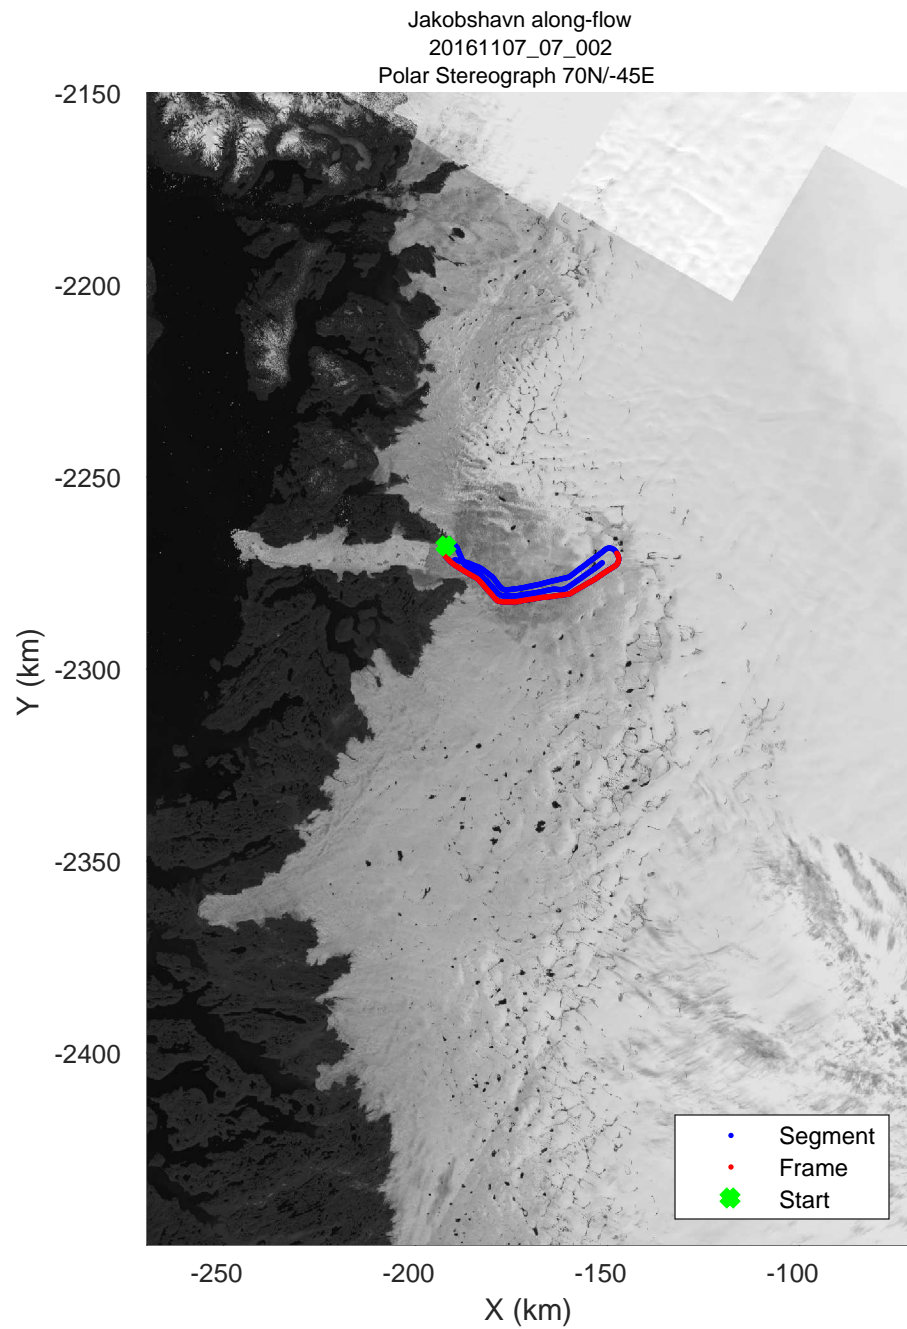

rds 2016_Greenland_TOdtu: "Jakobshavn along-flow" 20161107_07_001: 17:03:43.0 to 17:16:03.5 GPS

rds 2016_Greenland_TOdtu: "Jakobshavn along-flow" 20161107_07_001: 17:03:43.0 to 17:16:03.5 GPS

rds 2016_Greenland_TOdtu: "Jakobshavn along-flow" 20161107_07_002: 17:16:04.3 to 17:30:41.9 GPS

rds 2016_Greenland_TOdtu: "Jakobshavn along-flow" 20161107_07_002: 17:16:04.3 to 17:30:41.9 GPS

rds 2016_Greenland_TOdtu: "Jakobshavn along-flow" 20161107_07_003: 17:30:42.6 to 17:42:57.7 GPS

rds 2016_Greenland_TODtu: "Jakobshavn along-flow" 20161107_07_003: 17:30:42.6 to 17:42:57.7 GPS