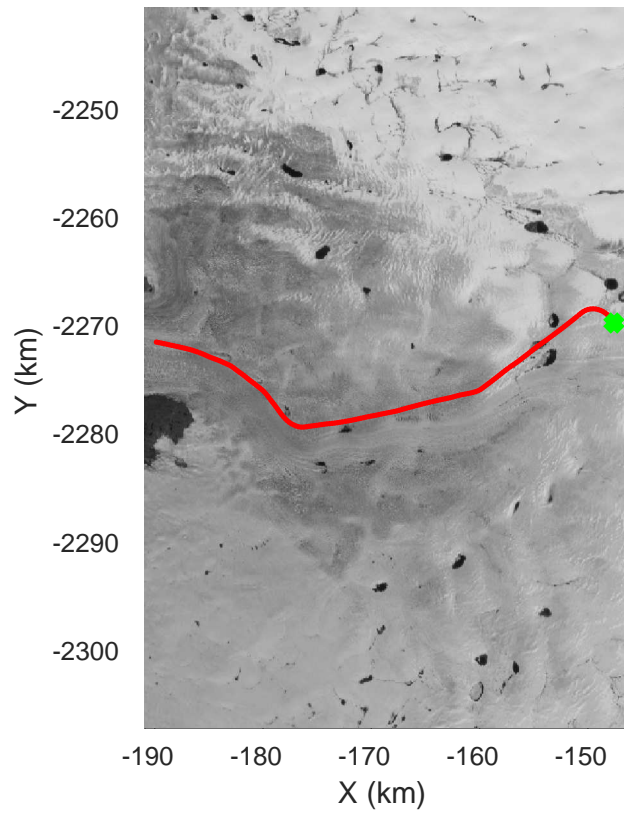

rds 2016_Greenland_TOdtu: "Jakobshavn along-flow" 20161107_07_001: 17:03:43.0 to 17:16:03.5 GPS

rds 2016_Greenland_TOdtu: "Jakobshavn along-flow" 20161107_07_001: 17:03:43.0 to 17:16:03.5 GPS

rds 2016_Greenland_TOdtu: "Jakobshavn along-flow" 20161107_07_002: 17:16:04.3 to 17:30:41.9 GPS

rds 2016_Greenland_TOdtu: "Jakobshavn along-flow" 20161107_07_002: 17:16:04.3 to 17:30:41.9 GPS

rds 2016_Greenland_TOdtu: "Jakobshavn along-flow" 20161107_07_003: 17:30:42.6 to 17:42:57.7 GPS

rds 2016_Greenland_TODtu: "Jakobshavn along-flow" 20161107_07_003: 17:30:42.6 to 17:42:57.7 GPS