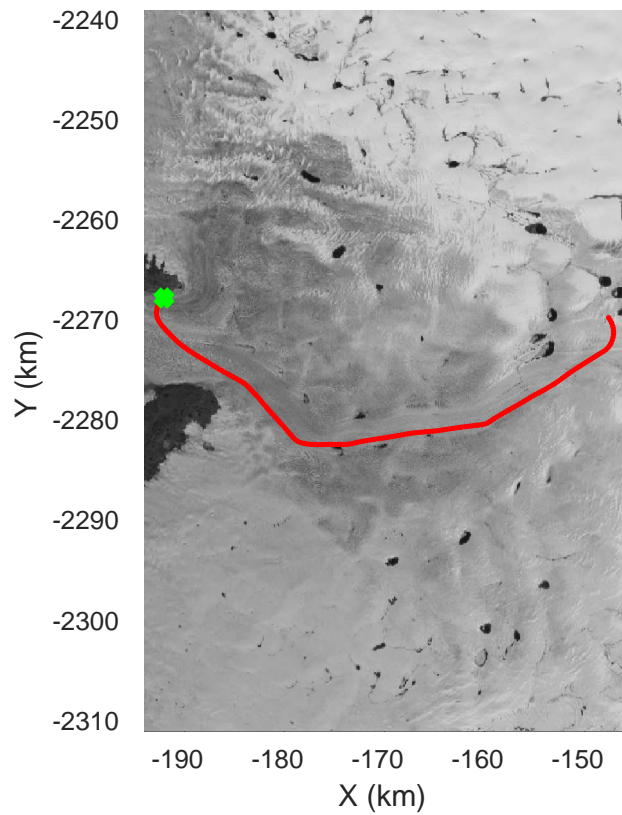

rds 2016_Greenland_TOdtu: "Jakobshavn along-flow" 20161107_07_001: 17:03:43.0 to 17:16:03.5 GPS

rds 2016_Greenland_TOdtu: "Jakobshavn along-flow" 20161107_07_001: 17:03:43.0 to 17:16:03.5 GPS

rds 2016_Greenland_TOdtu: "Jakobshavn along-flow" 20161107_07_002: 17:16:04.3 to 17:30:41.9 GPS

rds 2016_Greenland_TOdtu: "Jakobshavn along-flow" 20161107_07_002: 17:16:04.3 to 17:30:41.9 GPS

rds 2016_Greenland_TOdtu: "Jakobshavn along-flow" 20161107_07_003: 17:30:42.6 to 17:42:57.7 GPS

rds 2016_Greenland_TODtu: "Jakobshavn along-flow" 20161107_07_003: 17:30:42.6 to 17:42:57.7 GPS