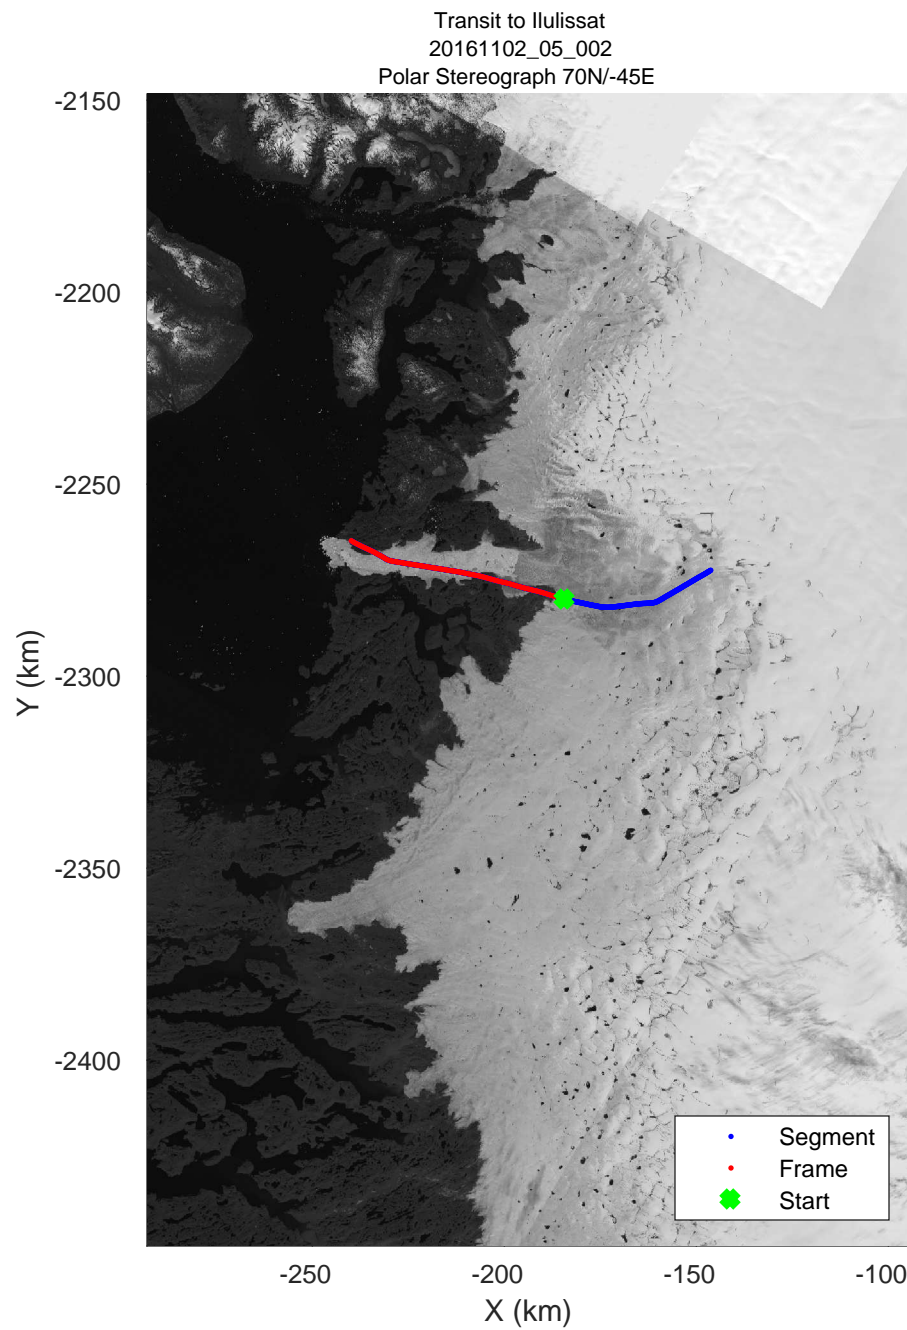

rds 2016_Greenland_TOdtu: "Transit to Ilulissat" 20161102_05_001: 15:08:04.0 to 15:17:39.9 GPS

rds 2016_Greenland_TODtu: "Transit to Ilulissat" 20161102_05_001: 15:08:04.0 to 15:17:39.9 GPS

rds 2016_Greenland_TODtu: "Transit to Ilulissat" 20161102_05_002: 15:17:40.6 to 15:30:16.6 GPS

rds 2016_Greenland_TOdtu: "Transit to Ilulissat" 20161102_05_002: 15:17:40.6 to 15:30:16.6 GPS