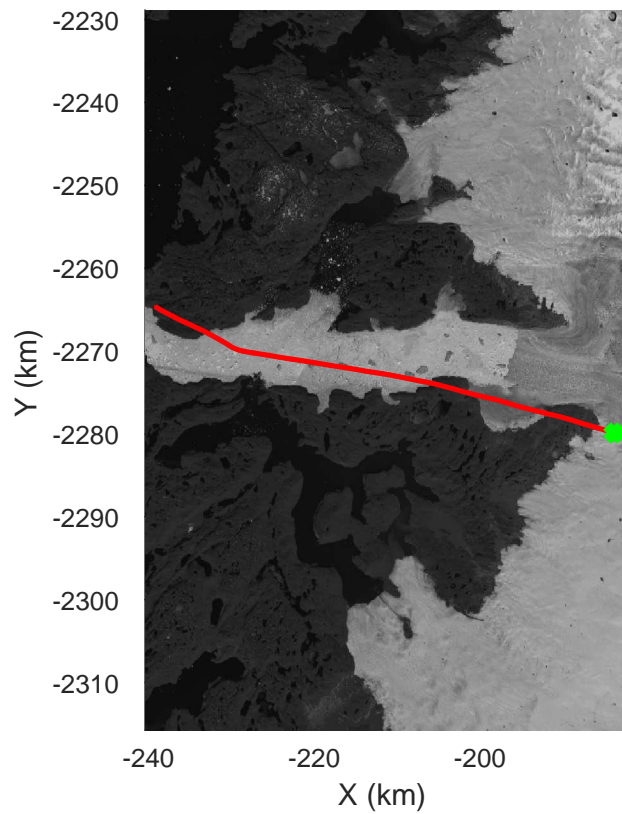

rds 2016_Greenland_TOdtu: "Transit to Ilulissat" 20161102_05_001: 15:08:04.0 to 15:17:39.9 GPS

rds 2016_Greenland_TODtu: "Transit to Ilulissat" 20161102_05_001: 15:08:04.0 to 15:17:39.9 GPS

rds 2016_Greenland_TODtu: "Transit to Ilulissat" 20161102_05_002: 15:17:40.6 to 15:30:16.6 GPS

rds 2016_Greenland_TOdtu: "Transit to Ilulissat" 20161102_05_002: 15:17:40.6 to 15:30:16.6 GPS