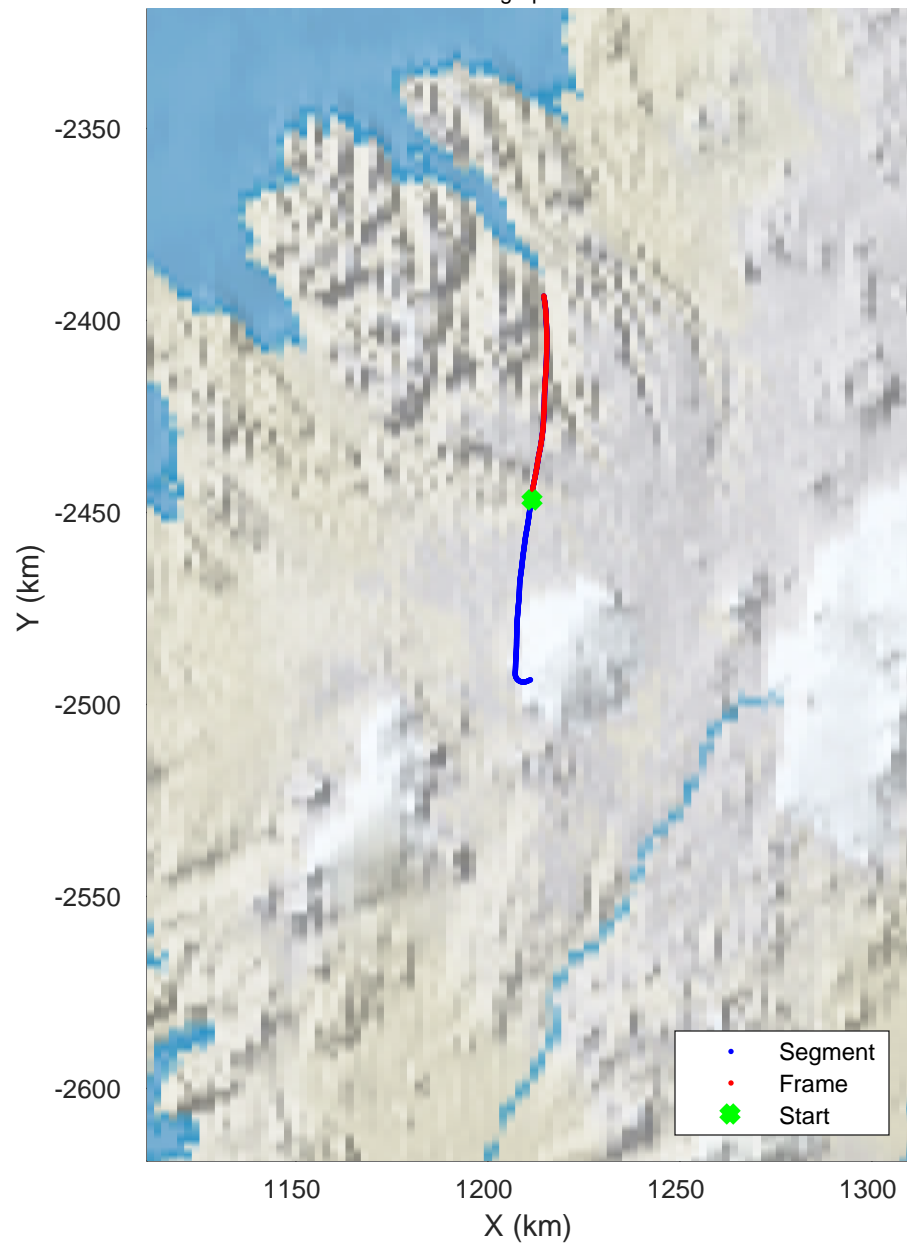

Hofsjokull, Iceland
20161101_05_001
Polar Stereograph 70N/-45E

rds 2016_Greenland_TOdtu: "Hofsjokull, Iceland" 20161101_05_001: 11:20:24.0 to 11:32:04.1 GPS

rds 2016_Greenland_TOdtu: "Hofsjokull, Iceland" 20161101_05_001: 11:20:24.0 to 11:32:04.1 GPS

Hofsjokull, Iceland
20161101_05_002
Polar Stereograph 70N/-45E

rds 2016_Greenland_TOdtu: "Hofsjokull, Iceland" 20161101_05_002: 11:32:04.9 to 11:43:03.5 GPS

rds 2016_Greenland_TOdtu: "Hofsjokull, Iceland" 20161101_05_002: 11:32:04.9 to 11:43:03.5 GPS