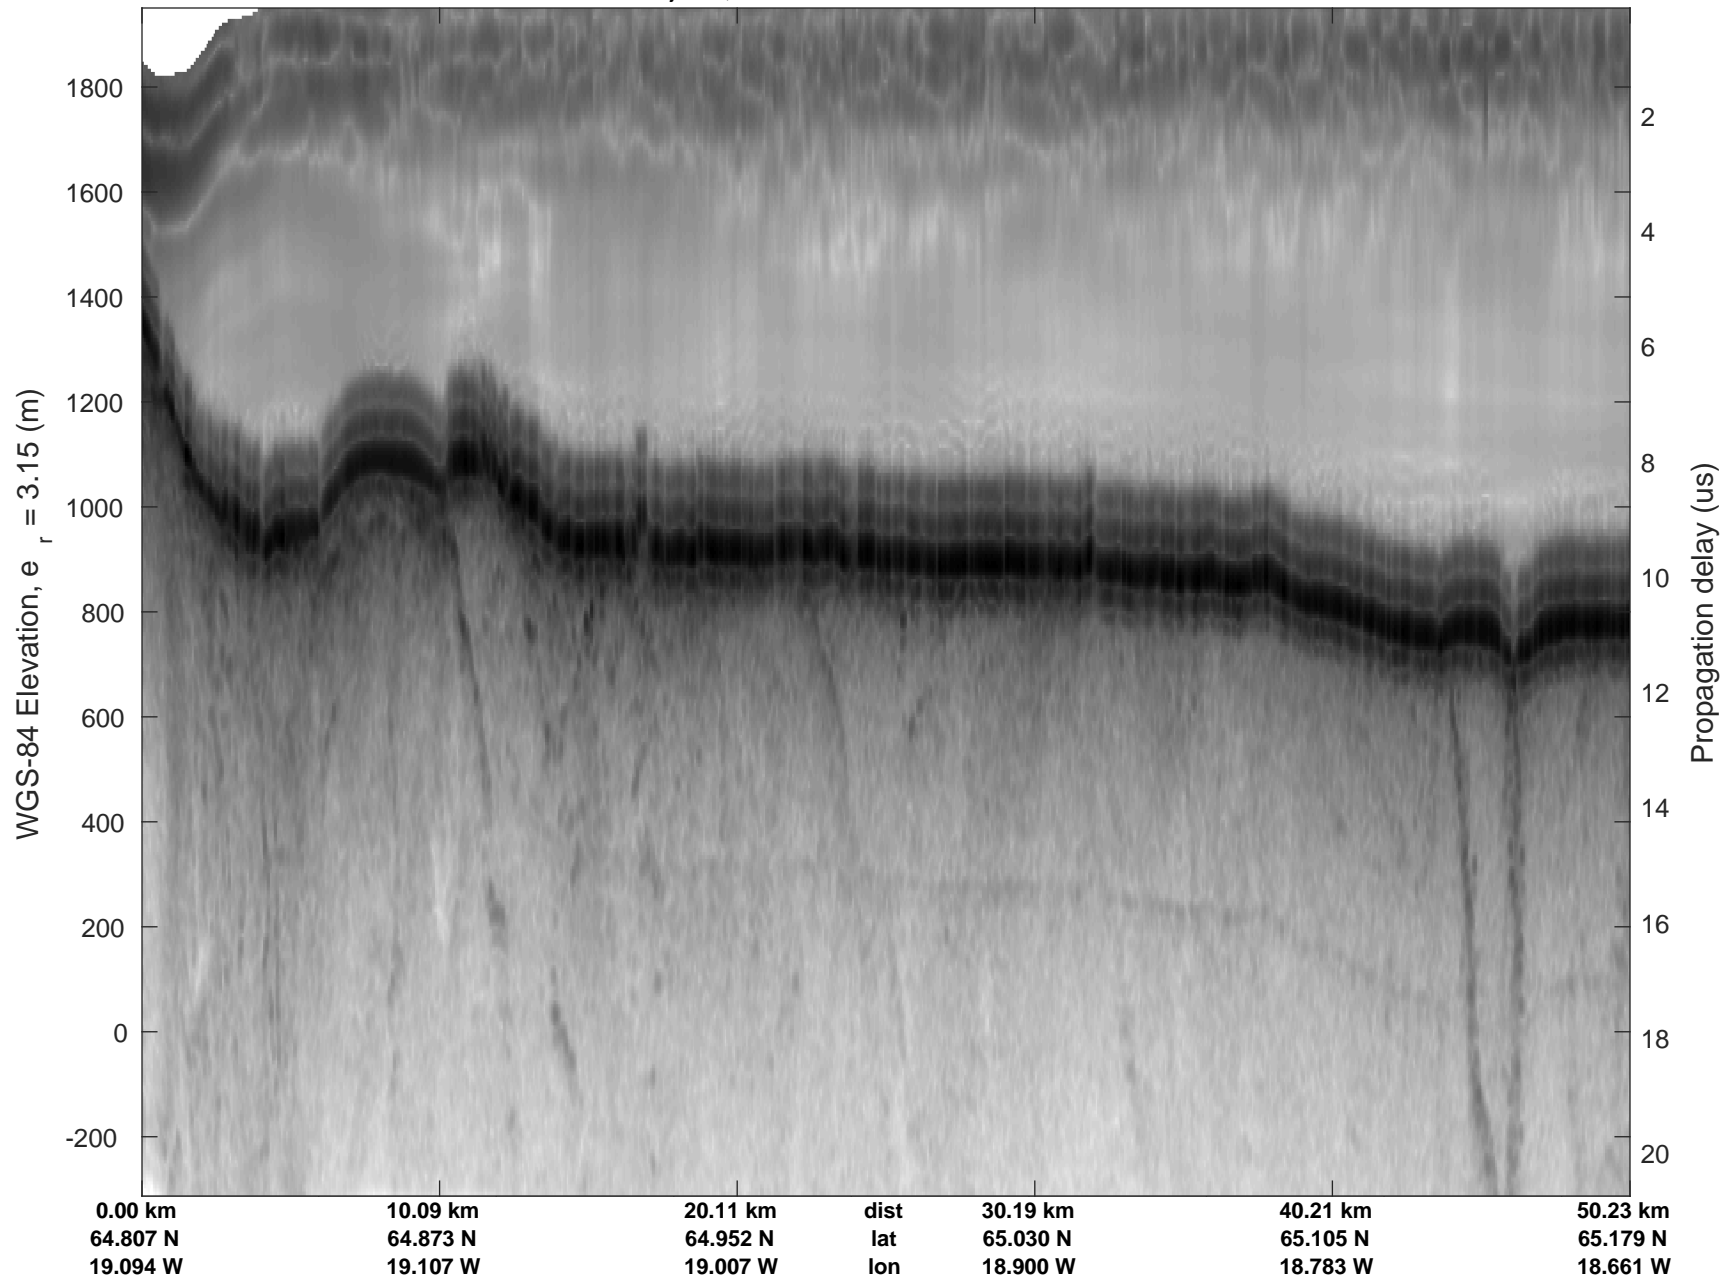

Hofsjokull, Iceland
20161101_05_001
Polar Stereograph 70N/-45E

rds 2016_Greenland_TOdtu: "Hofsjokull, Iceland" 20161101_05_001: 11:20:24.0 to 11:32:04.1 GPS

rds 2016_Greenland_TOdtu: "Hofsjokull, Iceland" 20161101_05_001: 11:20:24.0 to 11:32:04.1 GPS

Hofsjokull, Iceland
20161101_05_002
Polar Stereograph 70N/-45E

rds 2016_Greenland_TOdtu: "Hofsjokull, Iceland" 20161101_05_002: 11:32:04.9 to 11:43:03.5 GPS

rds 2016_Greenland_TOdtu: "Hofsjokull, Iceland" 20161101_05_002: 11:32:04.9 to 11:43:03.5 GPS