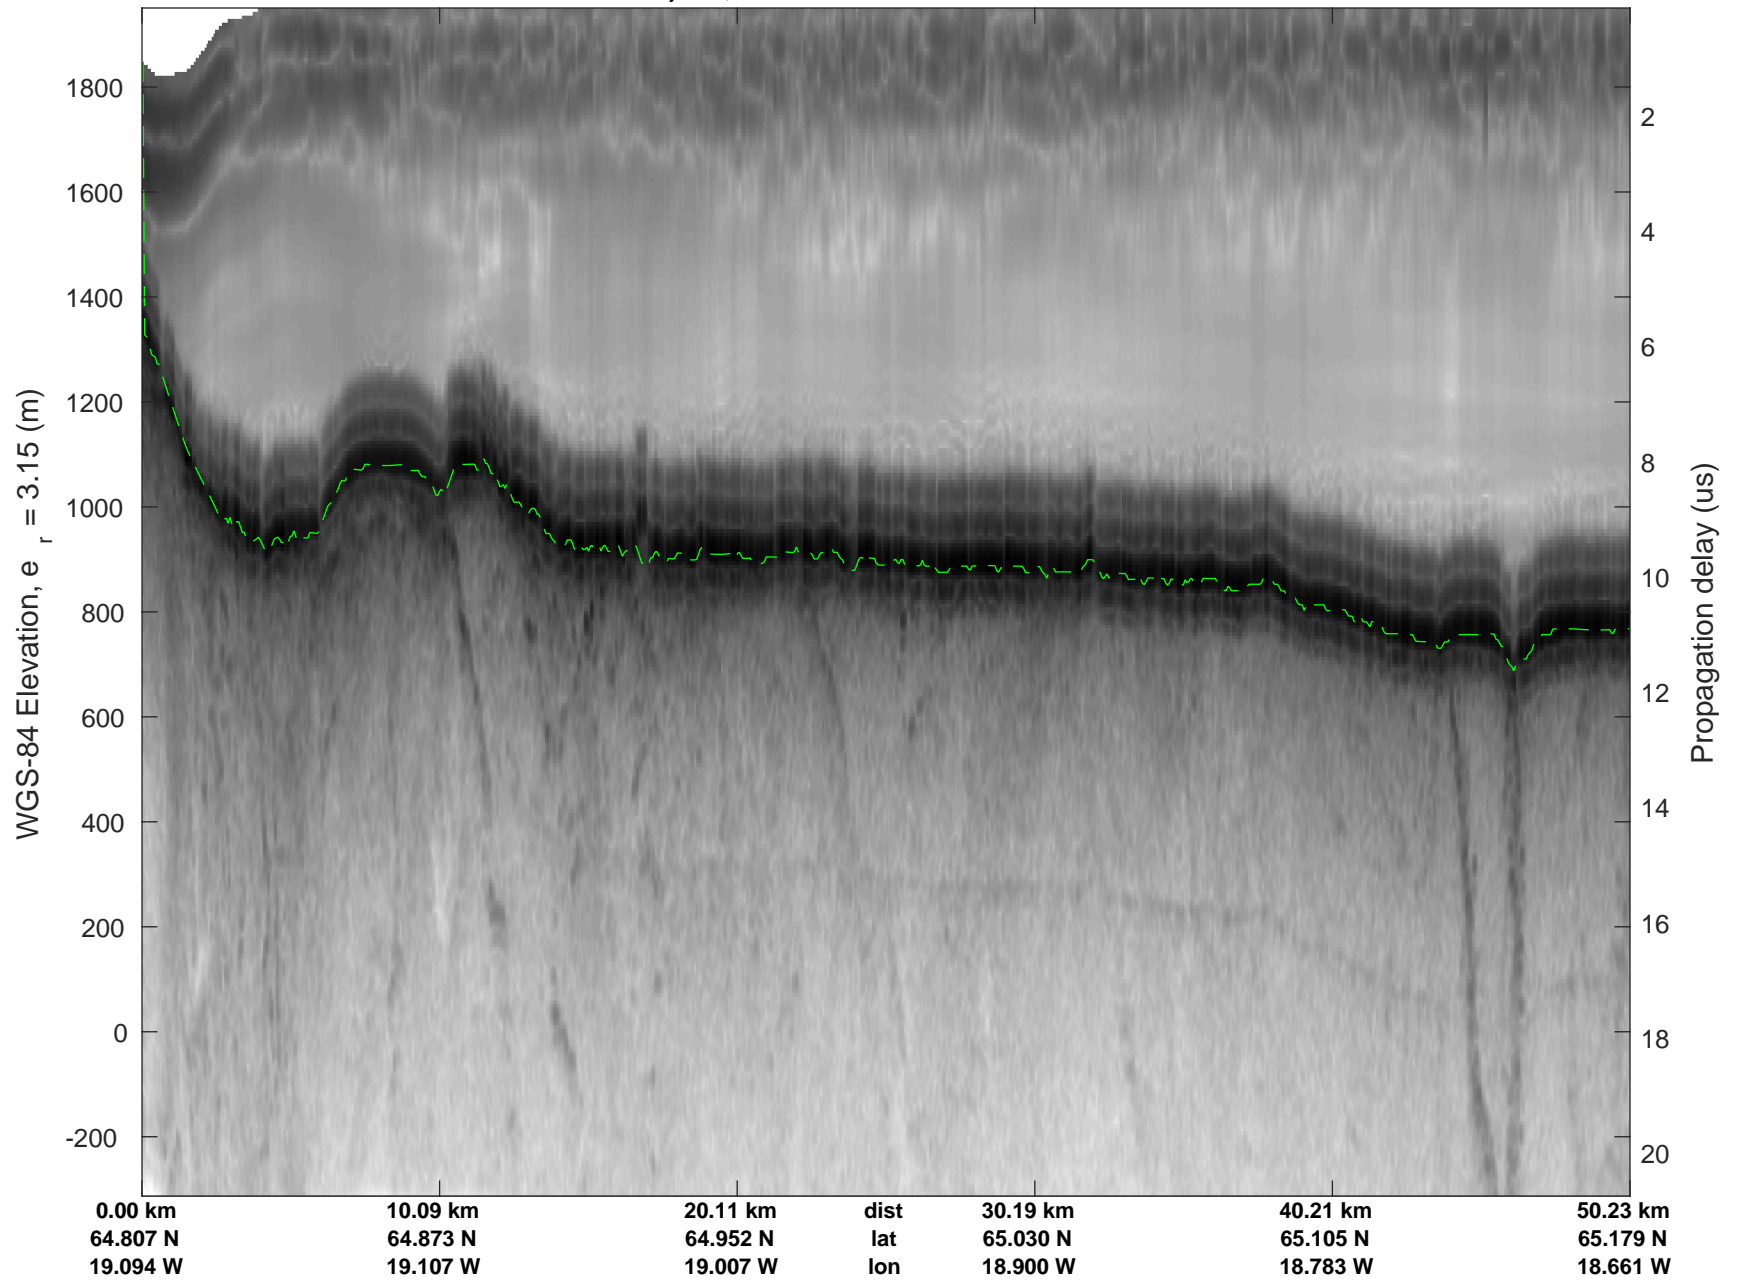

Hofsjokull, Iceland
20161101_05_001
Polar Stereograph 70N/-45E

rds 2016_Greenland_TOdtu: "Hofsjokull, Iceland" 20161101_05_001: 11:20:24.0 to 11:32:04.1 GPS

rds 2016_Greenland_TOdtu: "Hofsjokull, Iceland" 20161101_05_001: 11:20:24.0 to 11:32:04.1 GPS

Hofsjokull, Iceland
20161101_05_002
Polar Stereograph 70N/-45E

rds 2016_Greenland_TOdtu: "Hofsjokull, Iceland" 20161101_05_002: 11:32:04.9 to 11:43:03.5 GPS

rds 2016_Greenland_TOdtu: "Hofsjokull, Iceland" 20161101_05_002: 11:32:04.9 to 11:43:03.5 GPS