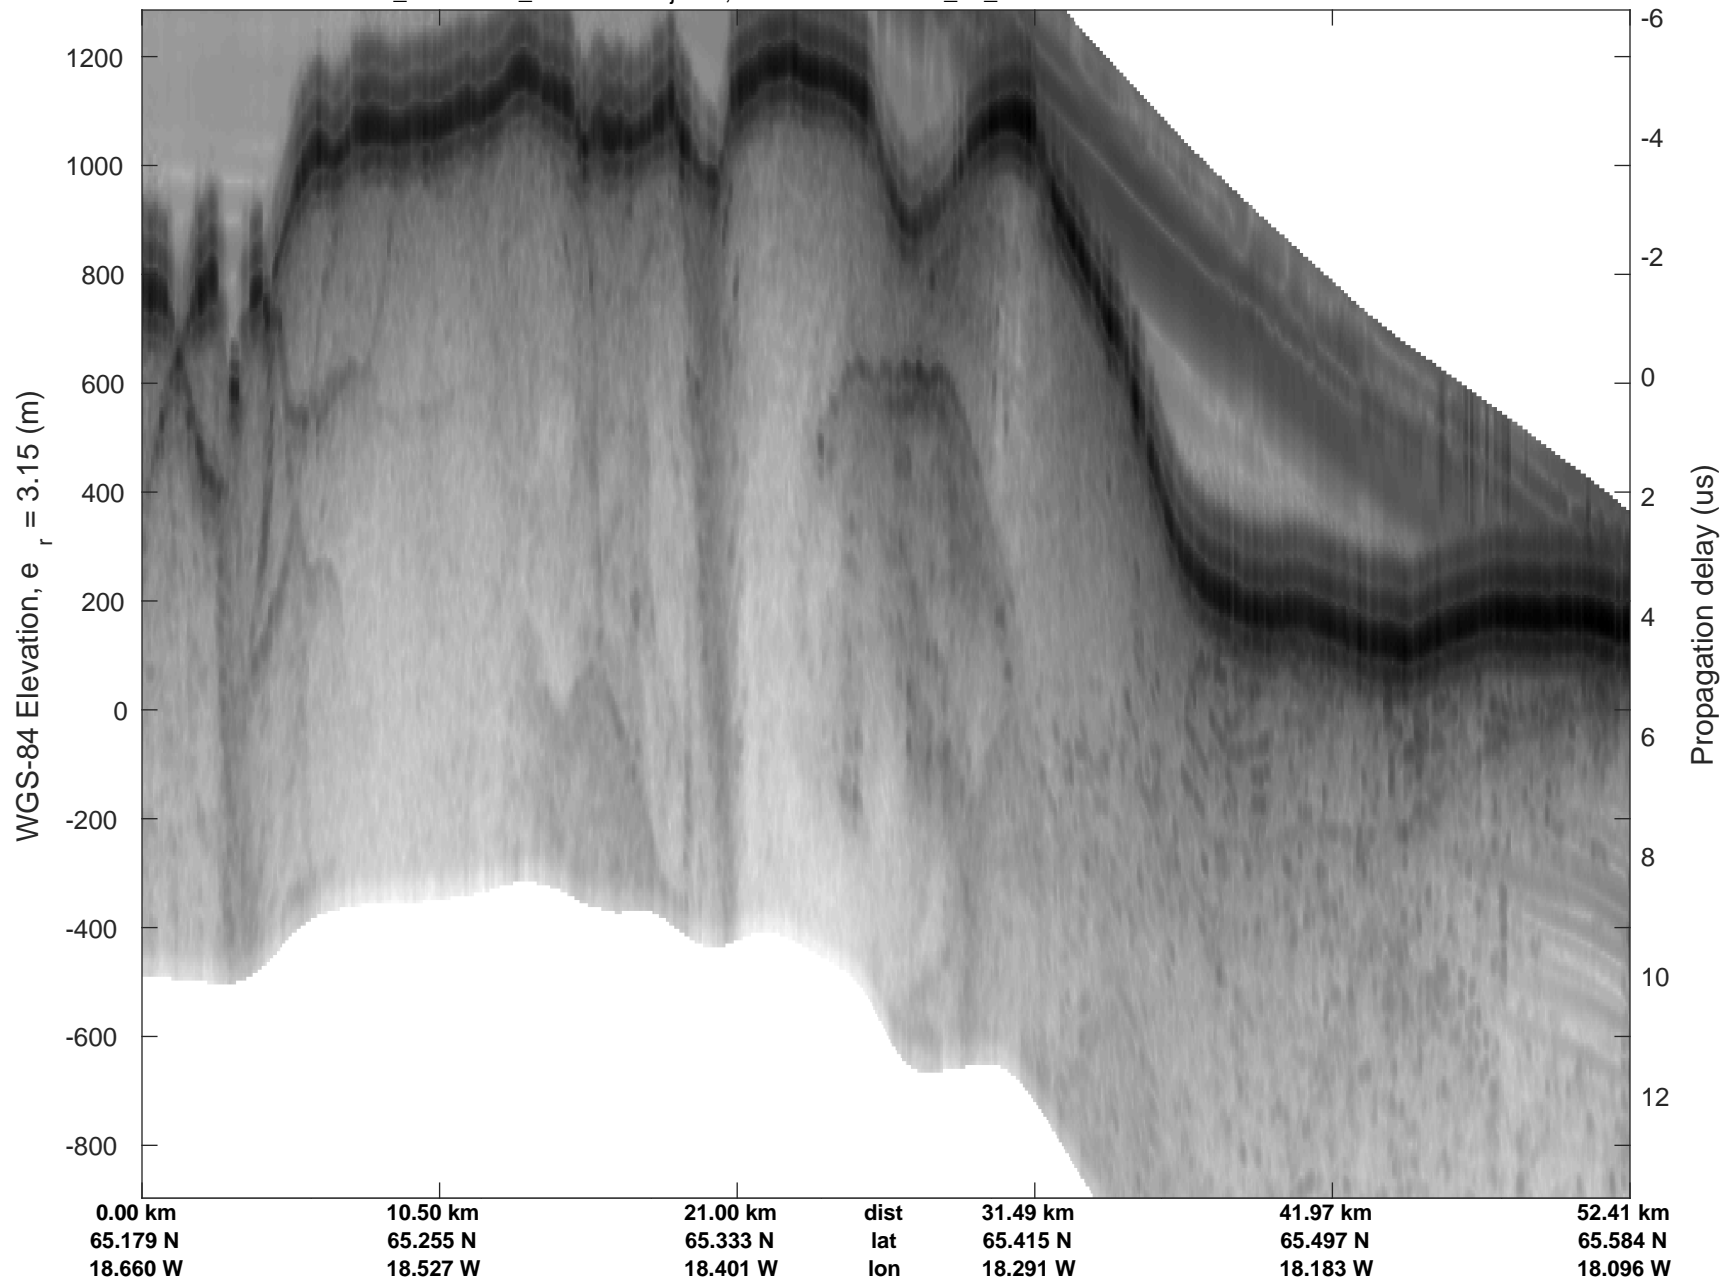

Hofsjokull, Iceland
20161101_05_001
Polar Stereograph 70N/-45E

rds 2016_Greenland_TOdtu: "Hofsjokull, Iceland" 20161101_05_001: 11:20:24.0 to 11:32:04.1 GPS

rds 2016_Greenland_TOdtu: "Hofsjokull, Iceland" 20161101_05_001: 11:20:24.0 to 11:32:04.1 GPS

Hofsjokull, Iceland
20161101_05_002
Polar Stereograph 70N/-45E

rds 2016_Greenland_TOdtu: "Hofsjokull, Iceland" 20161101_05_002: 11:32:04.9 to 11:43:03.5 GPS

rds 2016_Greenland_TOdtu: "Hofsjokull, Iceland" 20161101_05_002: 11:32:04.9 to 11:43:03.5 GPS