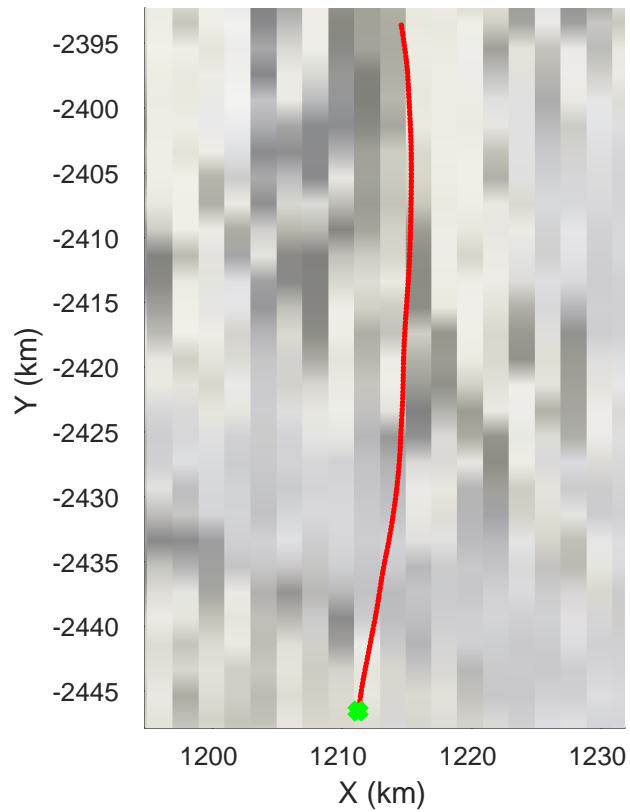

Hofsjokull, Iceland
20161101_05_001
Polar Stereograph 70N/-45E

rds 2016_Greenland_TOdtu: "Hofsjokull, Iceland" 20161101_05_001: 11:20:24.0 to 11:32:04.1 GPS

rds 2016_Greenland_TOdtu: "Hofsjokull, Iceland" 20161101_05_001: 11:20:24.0 to 11:32:04.1 GPS

Hofsjokull, Iceland
20161101_05_002
Polar Stereograph 70N/-45E

rds 2016_Greenland_TOdtu: "Hofsjokull, Iceland" 20161101_05_002: 11:32:04.9 to 11:43:03.5 GPS

rds 2016_Greenland_TOdtu: "Hofsjokull, Iceland" 20161101_05_002: 11:32:04.9 to 11:43:03.5 GPS