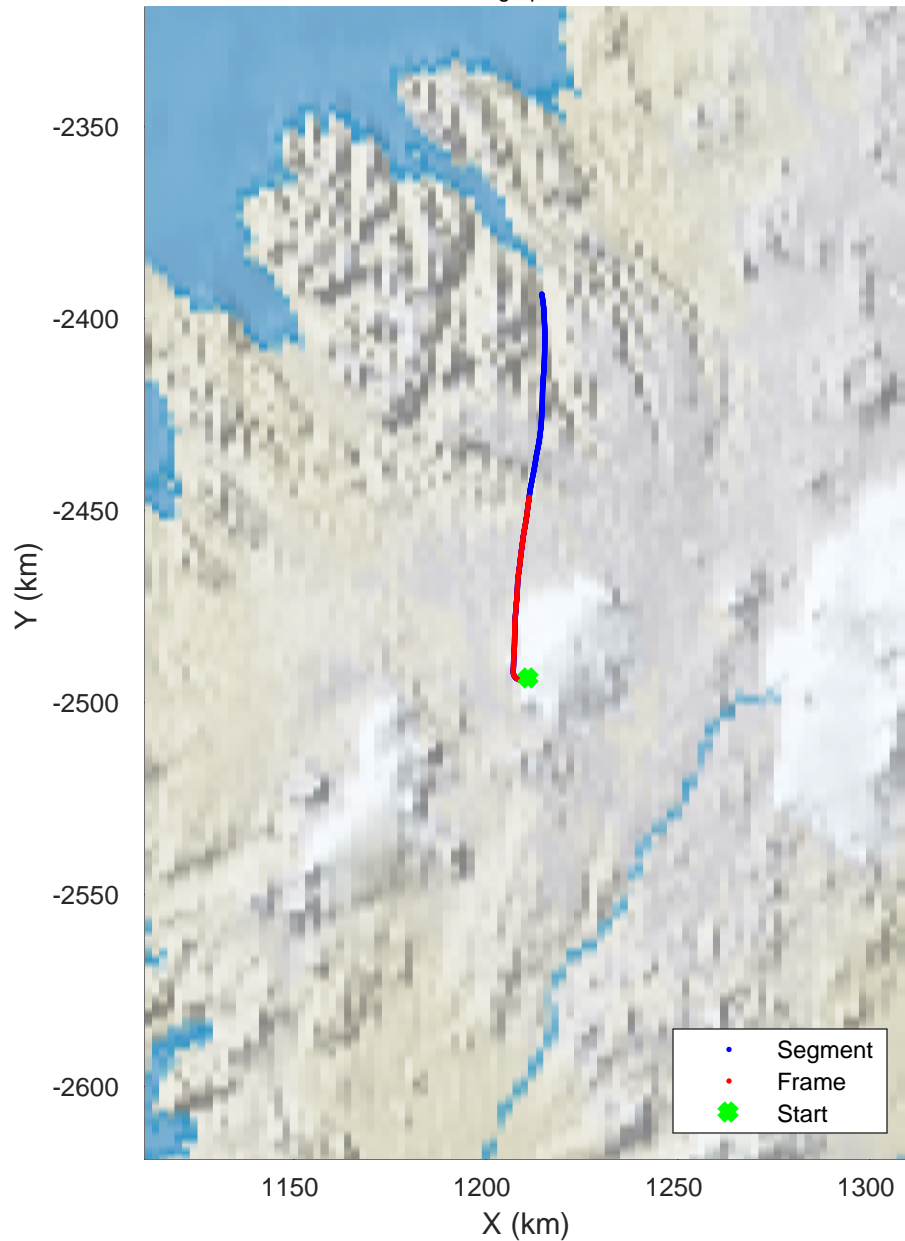

Hofsjokull, Iceland
20161101_05_001
Polar Stereograph 70N/-45E

rds 2016_Greenland_TOdtu: "Hofsjokull, Iceland" 20161101_05_001: 11:20:24.0 to 11:32:04.1 GPS

rds 2016_Greenland_TOdtu: "Hofsjokull, Iceland" 20161101_05_001: 11:20:24.0 to 11:32:04.1 GPS

Hofsjokull, Iceland
20161101_05_002
Polar Stereograph 70N/-45E

rds 2016_Greenland_TOdtu: "Hofsjokull, Iceland" 20161101_05_002: 11:32:04.9 to 11:43:03.5 GPS

rds 2016_Greenland_TOdtu: "Hofsjokull, Iceland" 20161101_05_002: 11:32:04.9 to 11:43:03.5 GPS