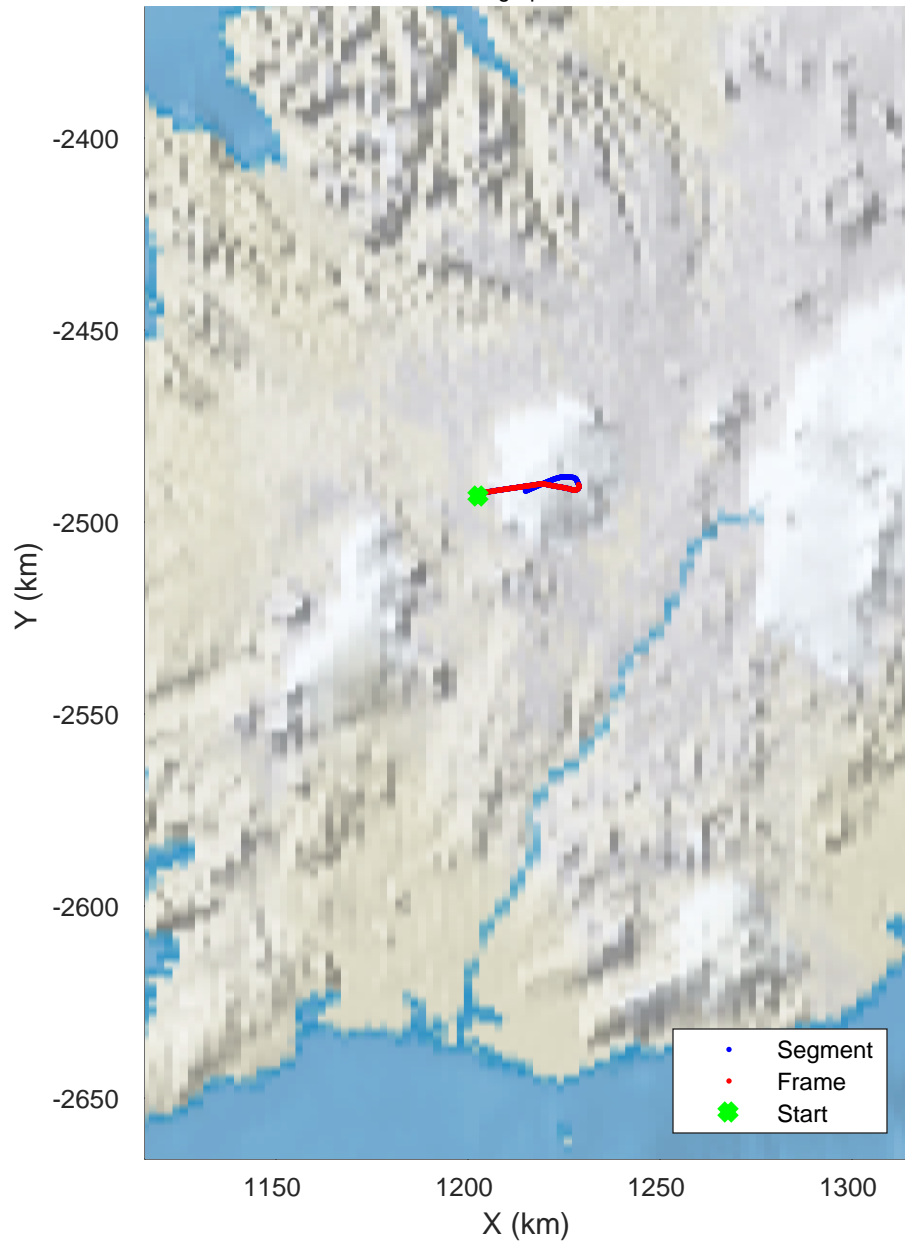

Hofsjokull, Iceland  
20161101\_04\_001  
Polar Stereograph 70N/-45E

rds 2016\_Greenland\_TOdtu: "Hofsjokull, Iceland" 20161101\_04\_001: 11:07:43.1 to 11:14:49.6 GPS

rds 2016\_Greenland\_TOdtu: "Hofsjokull, Iceland" 20161101\_04\_001: 11:07:43.1 to 11:14:49.6 GPS

Hofsjokull, Iceland  
 20161101\_04\_002  
 Polar Stereograph 70N/-45E

rds 2016\_Greenland\_TOdtu: "Hofsjokull, Iceland" 20161101\_04\_002: 11:14:50.9 to 11:19:19.1 GPS

rds 2016\_Greenland\_TOdtu: "Hofsjokull, Iceland" 20161101\_04\_002: 11:14:50.9 to 11:19:19.1 GPS