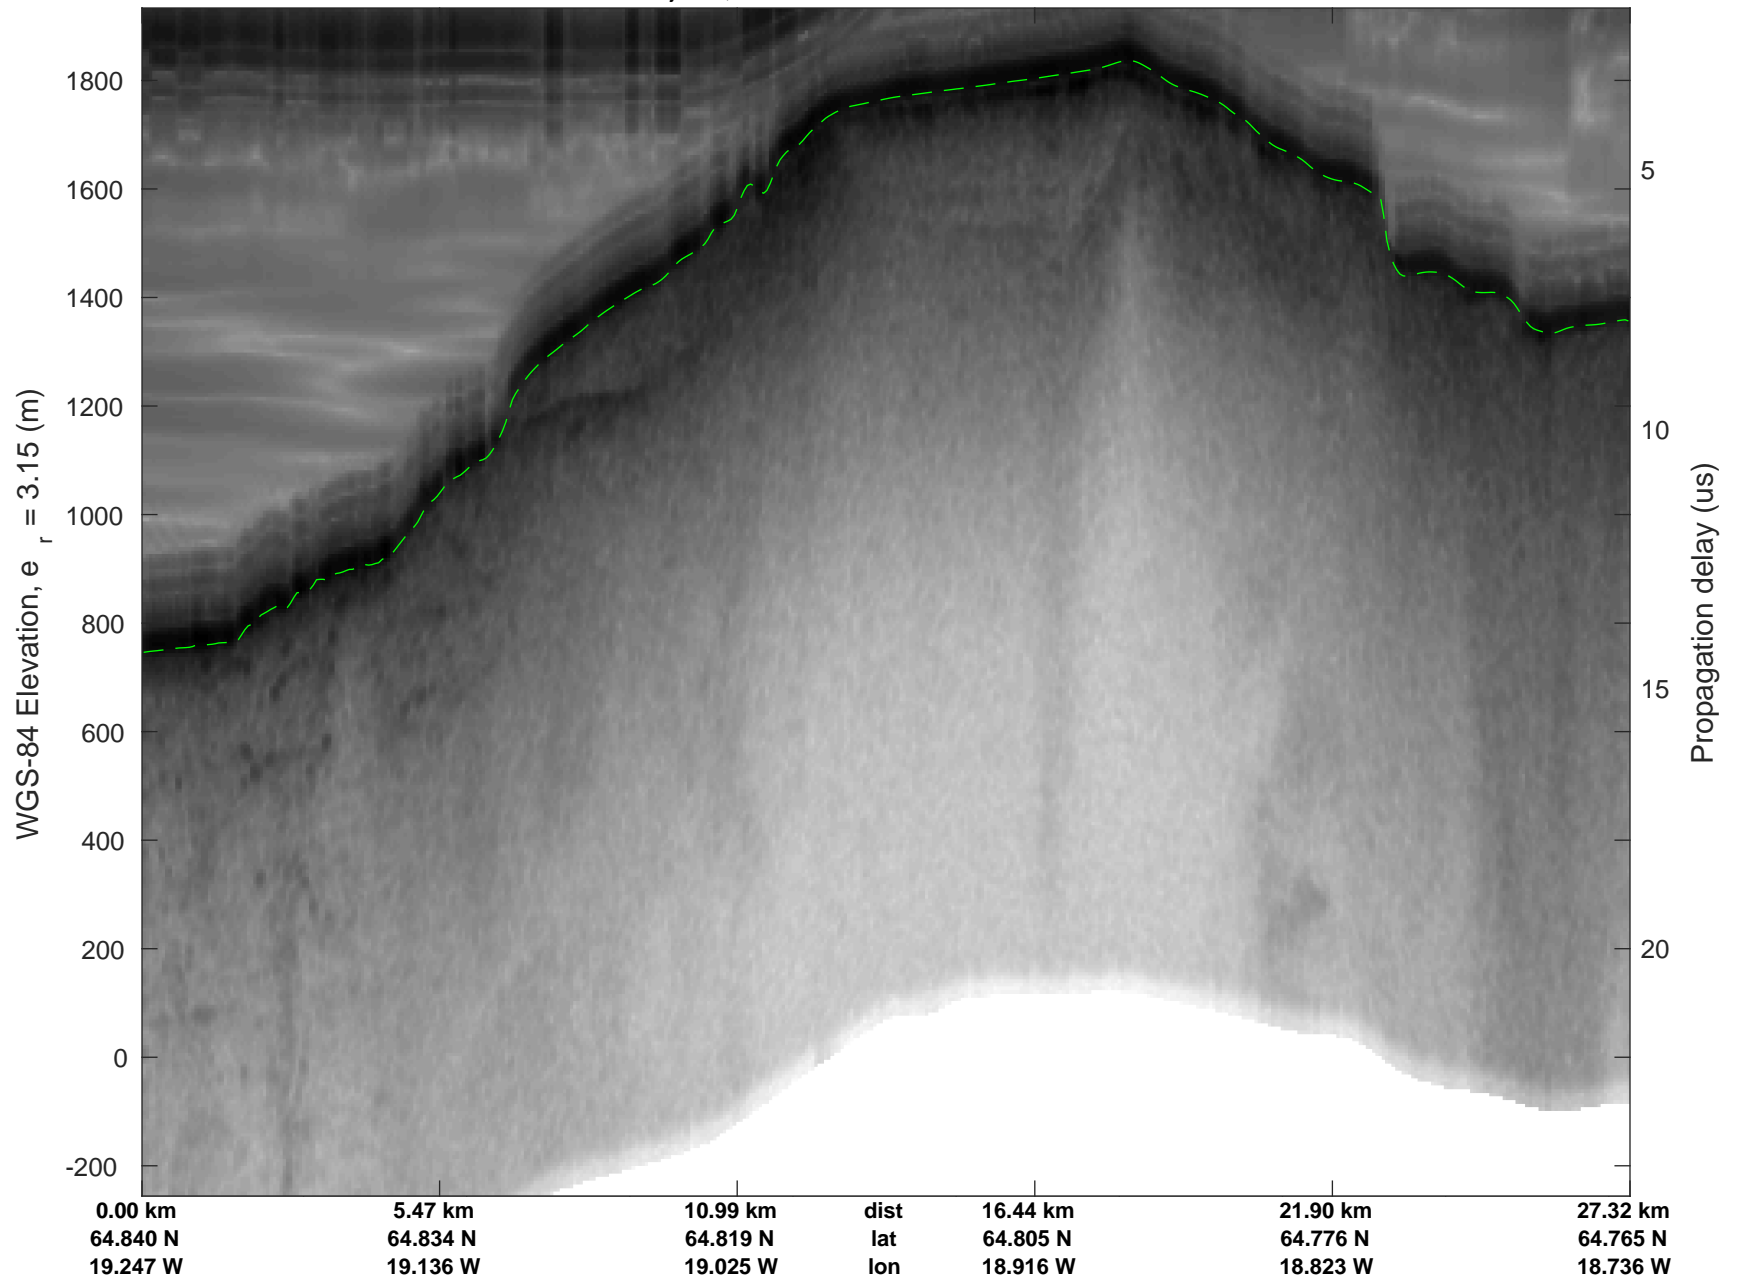

Hofsjokull, Iceland  
20161101\_04\_001  
Polar Stereograph 70N/-45E

rds 2016\_Greenland\_TOdtu: "Hofsjokull, Iceland" 20161101\_04\_001: 11:07:43.1 to 11:14:49.6 GPS

rds 2016\_Greenland\_TOdtu: "Hofsjokull, Iceland" 20161101\_04\_001: 11:07:43.1 to 11:14:49.6 GPS

Hofsjokull, Iceland  
 20161101\_04\_002  
 Polar Stereograph 70N/-45E

rds 2016\_Greenland\_TOdtu: "Hofsjokull, Iceland" 20161101\_04\_002: 11:14:50.9 to 11:19:19.1 GPS

rds 2016\_Greenland\_TOdtu: "Hofsjokull, Iceland" 20161101\_04\_002: 11:14:50.9 to 11:19:19.1 GPS