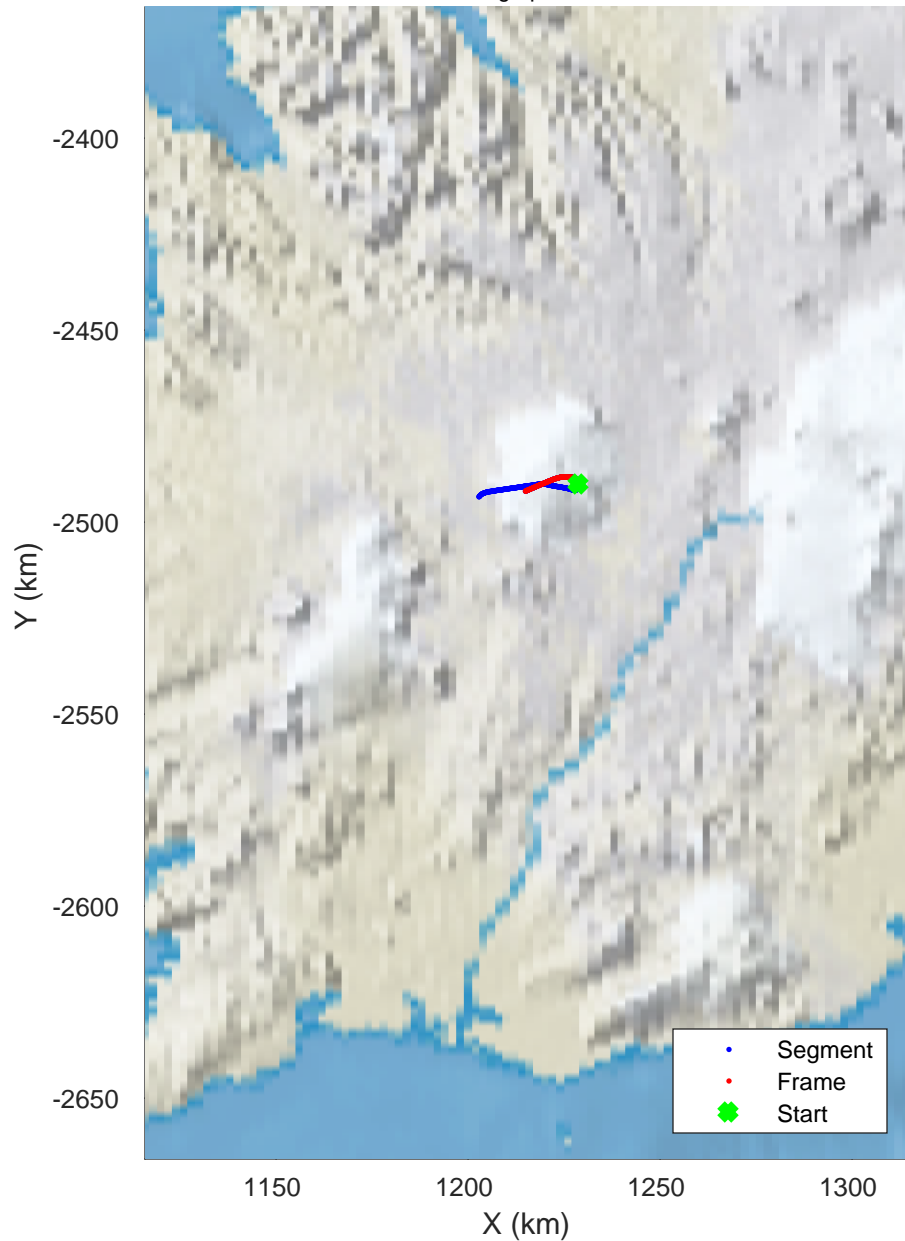

Hofsjokull, Iceland  
20161101\_04\_001  
Polar Stereograph 70N/-45E

rds 2016\_Greenland\_TOdtu: "Hofsjokull, Iceland" 20161101\_04\_001: 11:07:43.1 to 11:14:49.6 GPS

rds 2016\_Greenland\_TOdtu: "Hofsjokull, Iceland" 20161101\_04\_001: 11:07:43.1 to 11:14:49.6 GPS

Hofsjokull, Iceland  
 20161101\_04\_002  
 Polar Stereograph 70N/-45E

rds 2016\_Greenland\_TOdtu: "Hofsjokull, Iceland" 20161101\_04\_002: 11:14:50.9 to 11:19:19.1 GPS

rds 2016\_Greenland\_TOdtu: "Hofsjokull, Iceland" 20161101\_04\_002: 11:14:50.9 to 11:19:19.1 GPS