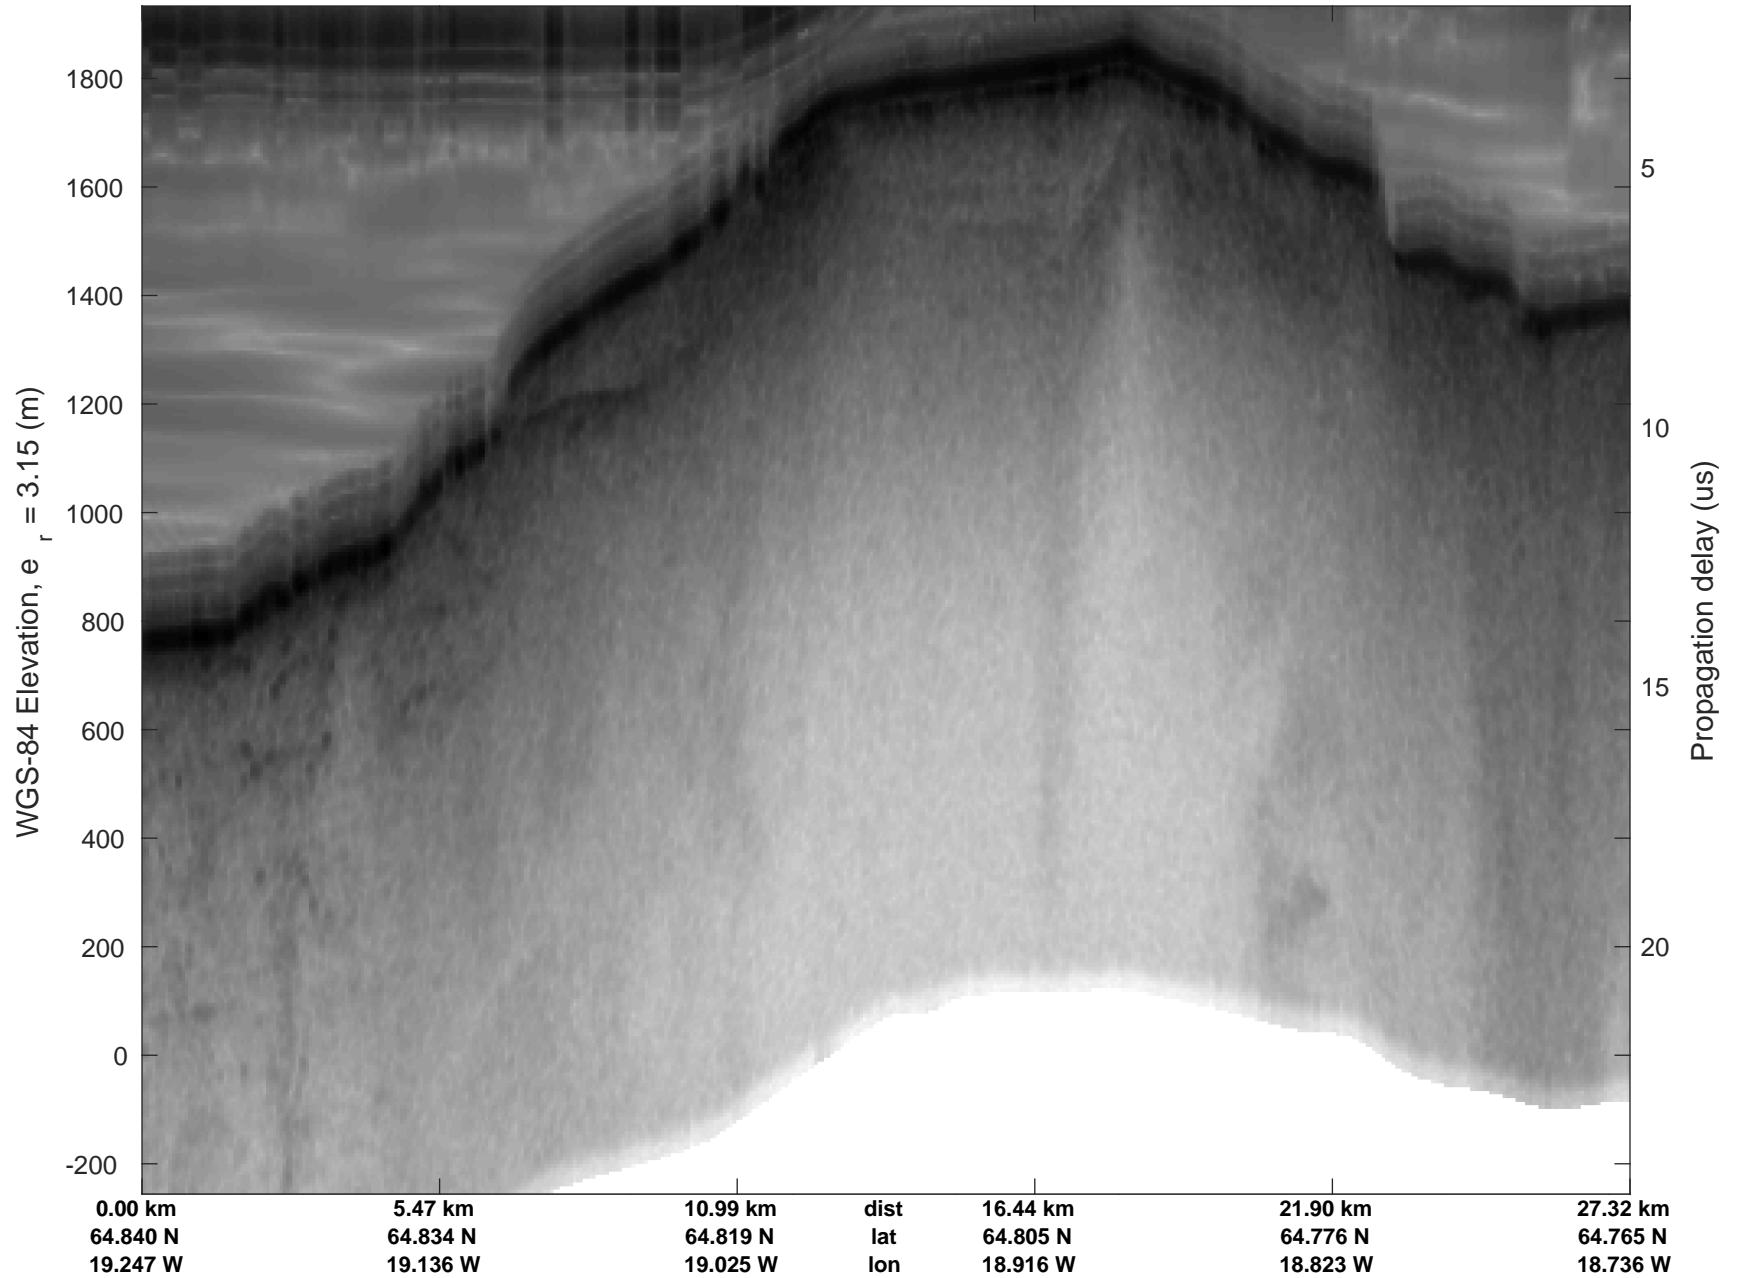

Hofsjokull, Iceland  
20161101\_04\_001  
Polar Stereograph 70N/-45E

rds 2016\_Greenland\_TOdtu: "Hofsjokull, Iceland" 20161101\_04\_001: 11:07:43.1 to 11:14:49.6 GPS

rds 2016\_Greenland\_TOdtu: "Hofsjokull, Iceland" 20161101\_04\_001: 11:07:43.1 to 11:14:49.6 GPS

Hofsjokull, Iceland  
 20161101\_04\_002  
 Polar Stereograph 70N/-45E

rds 2016\_Greenland\_TOdtu: "Hofsjokull, Iceland" 20161101\_04\_002: 11:14:50.9 to 11:19:19.1 GPS

rds 2016\_Greenland\_TOdtu: "Hofsjokull, Iceland" 20161101\_04\_002: 11:14:50.9 to 11:19:19.1 GPS