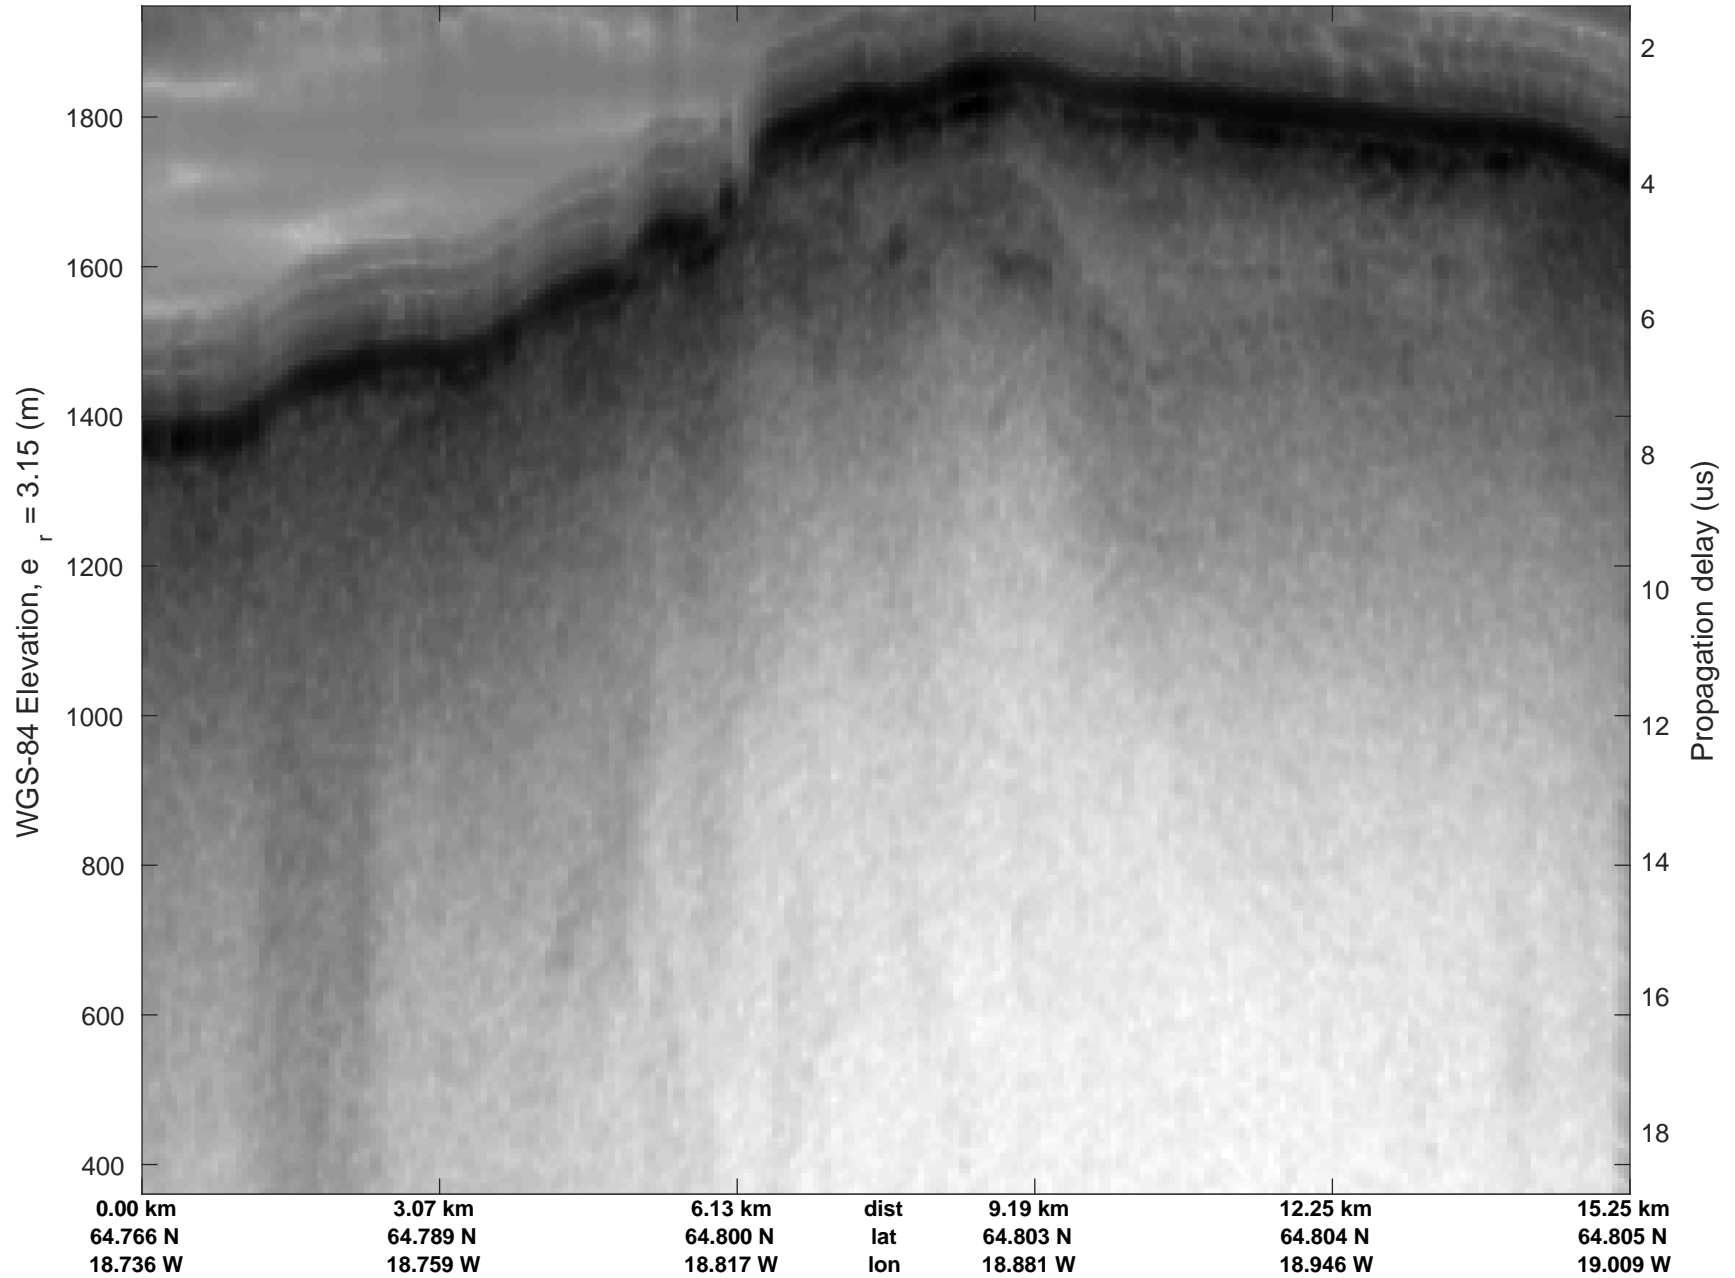

Hofsjokull, Iceland  
20161101\_04\_001  
Polar Stereograph 70N/-45E

rds 2016\_Greenland\_TOdtu: "Hofsjokull, Iceland" 20161101\_04\_001: 11:07:43.1 to 11:14:49.6 GPS

rds 2016\_Greenland\_TOdtu: "Hofsjokull, Iceland" 20161101\_04\_001: 11:07:43.1 to 11:14:49.6 GPS

Hofsjokull, Iceland  
 20161101\_04\_002  
 Polar Stereograph 70N/-45E

rds 2016\_Greenland\_TOdtu: "Hofsjokull, Iceland" 20161101\_04\_002: 11:14:50.9 to 11:19:19.1 GPS

rds 2016\_Greenland\_TOdtu: "Hofsjokull, Iceland" 20161101\_04\_002: 11:14:50.9 to 11:19:19.1 GPS