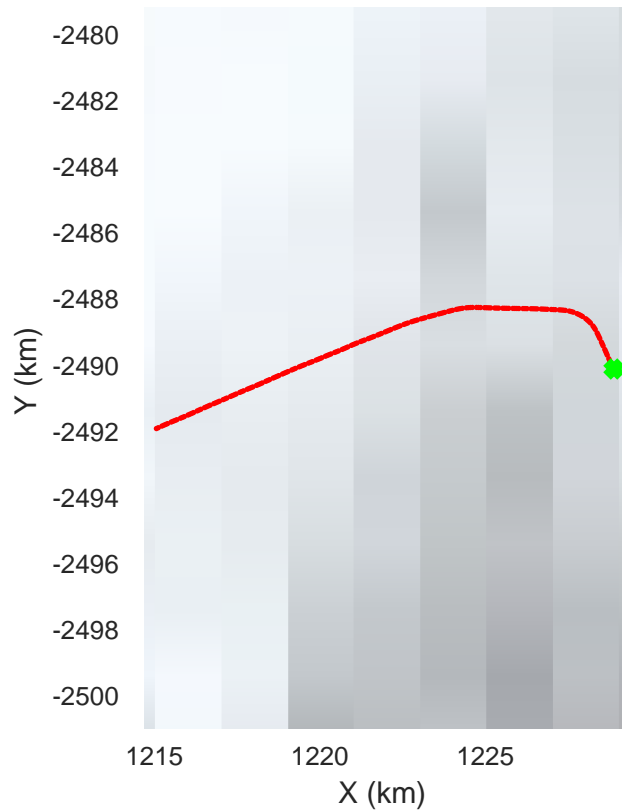

Hofsjokull, Iceland  
20161101\_04\_001  
Polar Stereograph 70N/-45E

rds 2016\_Greenland\_TOdtu: "Hofsjokull, Iceland" 20161101\_04\_001: 11:07:43.1 to 11:14:49.6 GPS

rds 2016\_Greenland\_TOdtu: "Hofsjokull, Iceland" 20161101\_04\_001: 11:07:43.1 to 11:14:49.6 GPS

Hofsjokull, Iceland  
 20161101\_04\_002  
 Polar Stereograph 70N/-45E

rds 2016\_Greenland\_TOdtu: "Hofsjokull, Iceland" 20161101\_04\_002: 11:14:50.9 to 11:19:19.1 GPS

rds 2016\_Greenland\_TOdtu: "Hofsjokull, Iceland" 20161101\_04\_002: 11:14:50.9 to 11:19:19.1 GPS