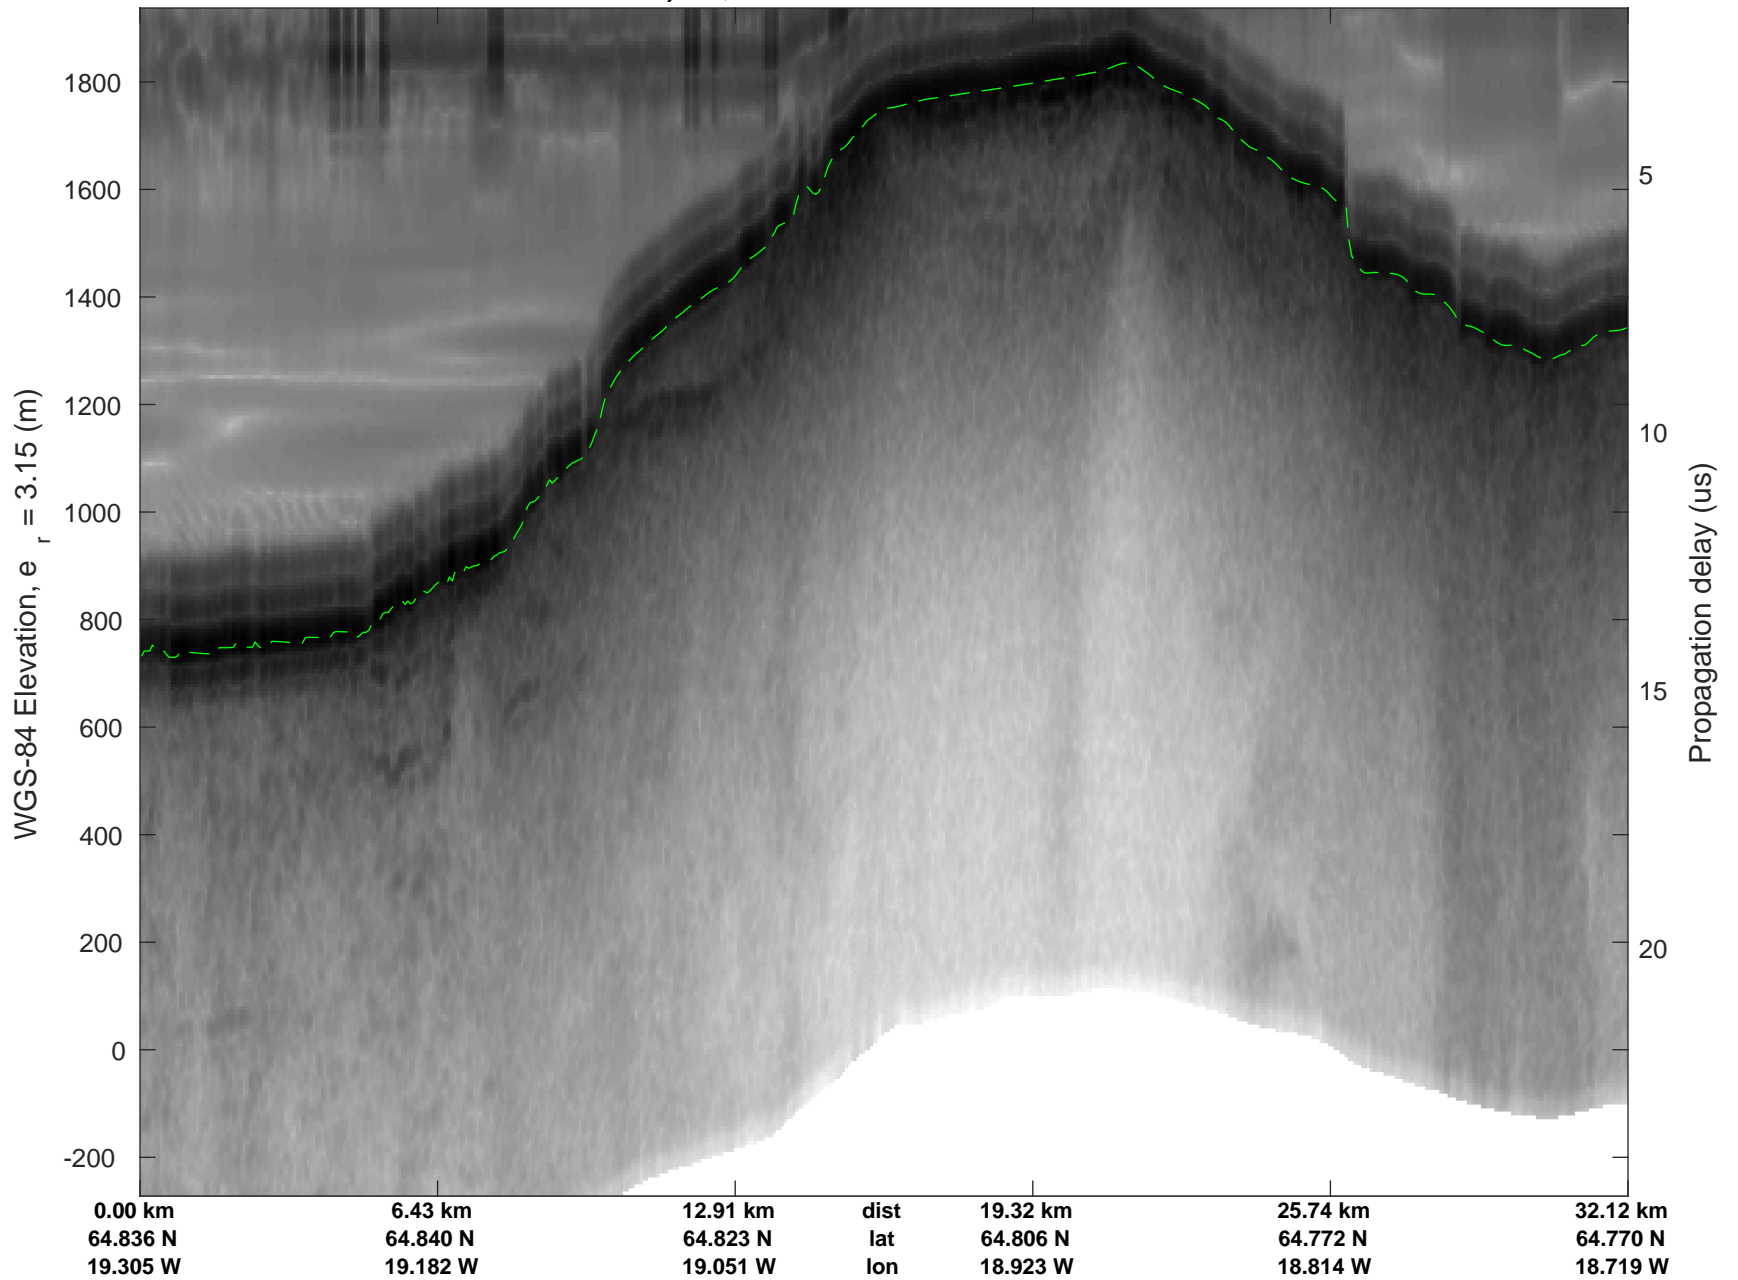

Hofsjokull, Iceland
20161101_03_001
Polar Stereograph 70N/-45E

rds 2016_Greenland_TOdtu: "Hofsjokull, Iceland" 20161101_03_001: 10:39:52.0 to 10:42:04.1 GPS

rds 2016_Greenland_TOdtu: "Hofsjokull, Iceland" 20161101_03_001: 10:39:52.0 to 10:42:04.1 GPS

Hofsjokull, Iceland
20161101_03_002
Polar Stereograph 70N/-45E

rds 2016_Greenland_TOdtu: "Hofsjokull, Iceland" 20161101_03_002: 10:42:05.2 to 10:50:47.8 GPS

rds 2016_Greenland_TODtu: "Hofsjokull, Iceland" 20161101_03_002: 10:42:05.2 to 10:50:47.8 GPS

Hofsjokull, Iceland
20161101_03_003
Polar Stereograph 70N/-45E

rds 2016_Greenland_TOdtu: "Hofsjokull, Iceland" 20161101_03_003: 10:50:48.7 to 10:59:08.0 GPS

rds 2016_Greenland_TOdtu: "Hofsjokull, Iceland" 20161101_03_003: 10:50:48.7 to 10:59:08.0 GPS

Hofsjokull, Iceland
20161101_03_004
Polar Stereograph 70N/-45E

rds 2016_Greenland_TOdtu: "Hofsjokull, Iceland" 20161101_03_004: 10:59:09.2 to 11:04:46.7 GPS

rds 2016_Greenland_TOdtu: "Hofsjokull, Iceland" 20161101_03_004: 10:59:09.2 to 11:04:46.7 GPS