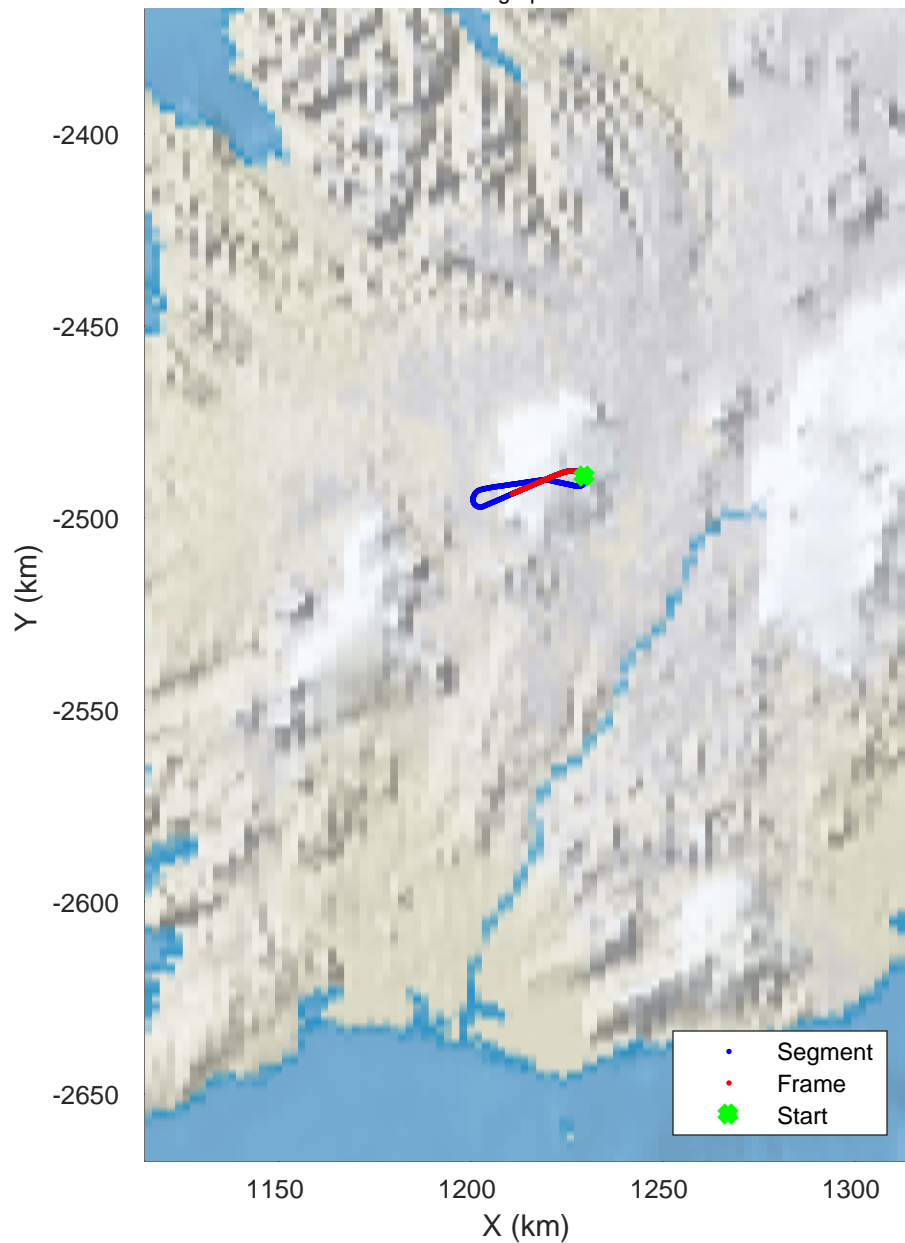

Hofsjokull, Iceland
20161101_03_001
Polar Stereograph 70N/-45E

rds 2016_Greenland_TOdtu: "Hofsjokull, Iceland" 20161101_03_001: 10:39:52.0 to 10:42:04.1 GPS

rds 2016_Greenland_TOdtu: "Hofsjokull, Iceland" 20161101_03_001: 10:39:52.0 to 10:42:04.1 GPS

Hofsjokull, Iceland
20161101_03_002
Polar Stereograph 70N/-45E

rds 2016_Greenland_TOdtu: "Hofsjokull, Iceland" 20161101_03_002: 10:42:05.2 to 10:50:47.8 GPS

rds 2016_Greenland_TODtu: "Hofsjokull, Iceland" 20161101_03_002: 10:42:05.2 to 10:50:47.8 GPS

Hofsjokull, Iceland
20161101_03_003
Polar Stereograph 70N/-45E

rds 2016_Greenland_TOdtu: "Hofsjokull, Iceland" 20161101_03_003: 10:50:48.7 to 10:59:08.0 GPS

rds 2016_Greenland_TOdtu: "Hofsjokull, Iceland" 20161101_03_003: 10:50:48.7 to 10:59:08.0 GPS

Hofsjokull, Iceland
20161101_03_004
Polar Stereograph 70N/-45E

rds 2016_Greenland_TOdtu: "Hofsjokull, Iceland" 20161101_03_004: 10:59:09.2 to 11:04:46.7 GPS

rds 2016_Greenland_TOdtu: "Hofsjokull, Iceland" 20161101_03_004: 10:59:09.2 to 11:04:46.7 GPS