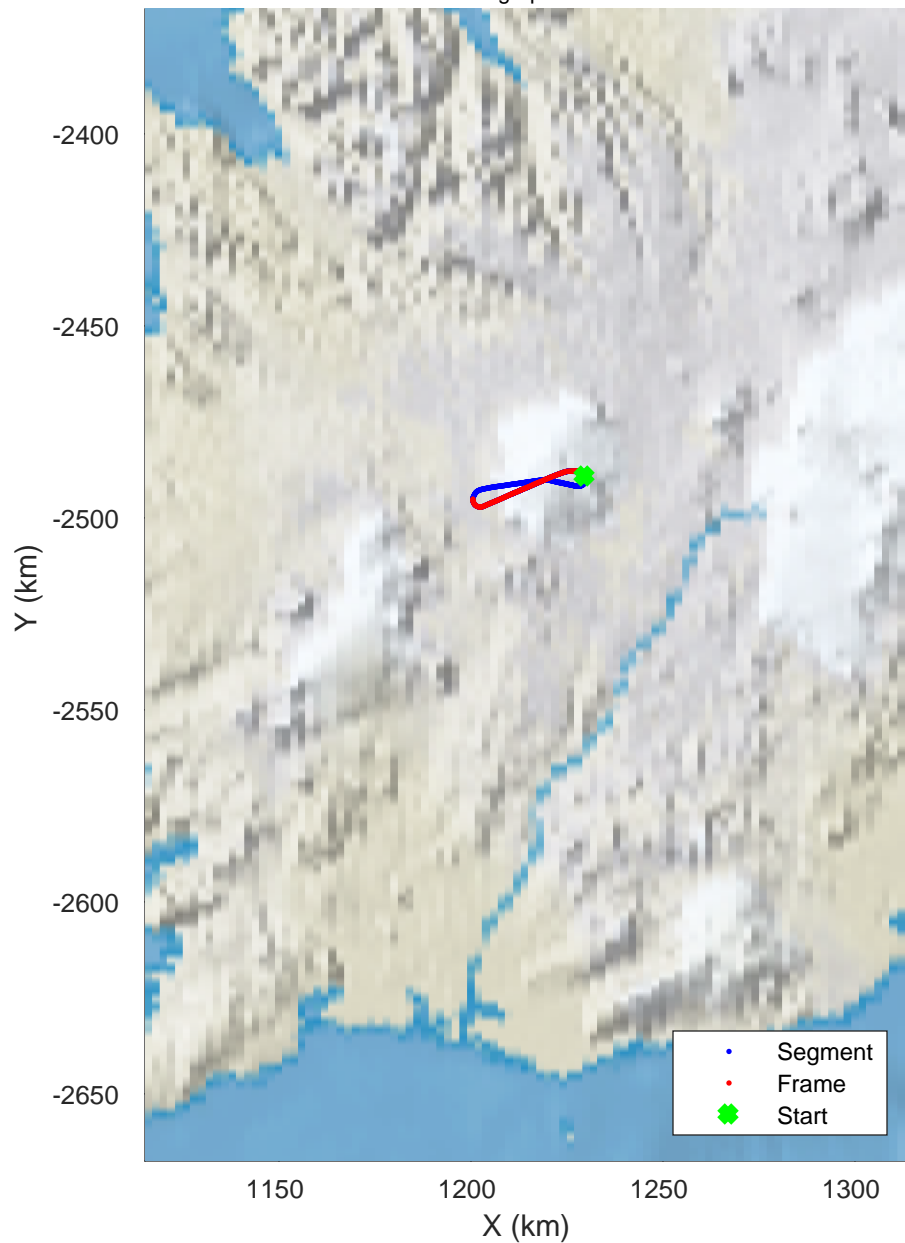

Hofsjokull, Iceland
20161101_03_001
Polar Stereograph 70N/-45E

rds 2016_Greenland_TOdtu: "Hofsjokull, Iceland" 20161101_03_001: 10:39:52.0 to 10:42:04.1 GPS

rds 2016_Greenland_TOdtu: "Hofsjokull, Iceland" 20161101_03_001: 10:39:52.0 to 10:42:04.1 GPS

Hofsjokull, Iceland
20161101_03_002
Polar Stereograph 70N/-45E

rds 2016_Greenland_TOdtu: "Hofsjokull, Iceland" 20161101_03_002: 10:42:05.2 to 10:50:47.8 GPS

rds 2016_Greenland_TODtu: "Hofsjokull, Iceland" 20161101_03_002: 10:42:05.2 to 10:50:47.8 GPS

Hofsjokull, Iceland
20161101_03_003
Polar Stereograph 70N/-45E

rds 2016_Greenland_TOdtu: "Hofsjokull, Iceland" 20161101_03_003: 10:50:48.7 to 10:59:08.0 GPS

rds 2016_Greenland_TOdtu: "Hofsjokull, Iceland" 20161101_03_003: 10:50:48.7 to 10:59:08.0 GPS

Hofsjokull, Iceland
20161101_03_004
Polar Stereograph 70N/-45E

rds 2016_Greenland_TOdtu: "Hofsjokull, Iceland" 20161101_03_004: 10:59:09.2 to 11:04:46.7 GPS

rds 2016_Greenland_TOdtu: "Hofsjokull, Iceland" 20161101_03_004: 10:59:09.2 to 11:04:46.7 GPS