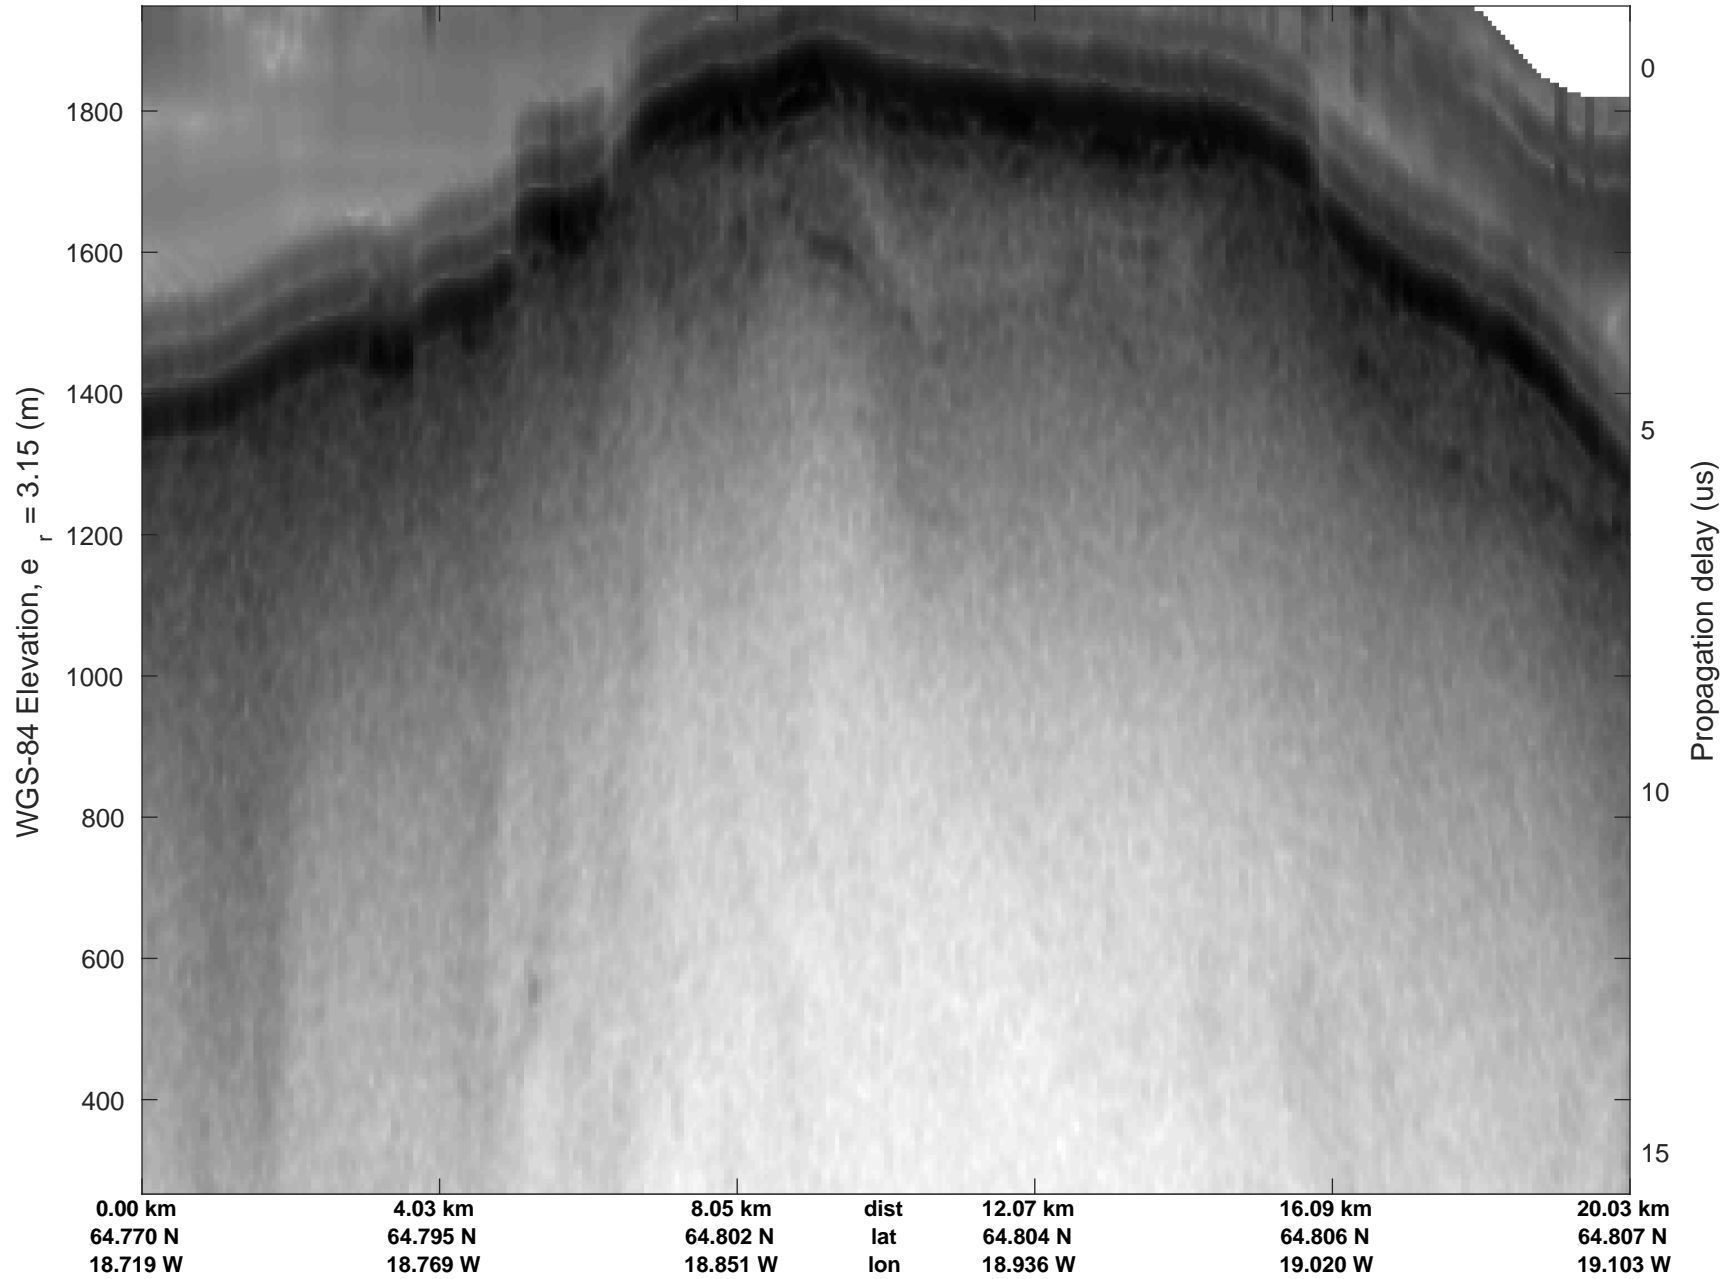

rds 2016_Greenland_TOdtu: "Hofsjokull, Iceland" 20161101_03_004: 10:59:09.2 to 11:04:46.7 GPS