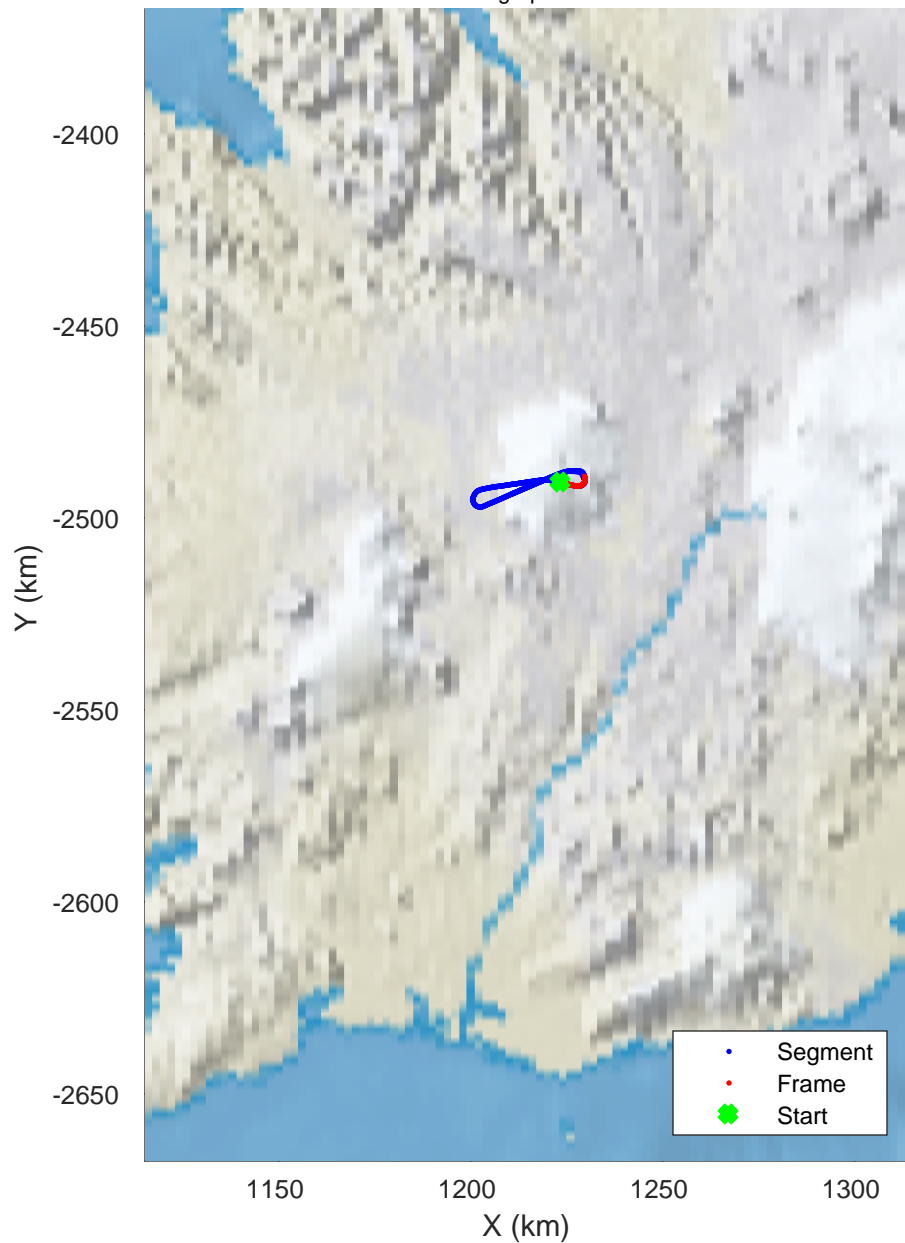

Hofsjokull, Iceland
20161101_03_001
Polar Stereograph 70N/-45E

rds 2016_Greenland_TOdtu: "Hofsjokull, Iceland" 20161101_03_001: 10:39:52.0 to 10:42:04.1 GPS

rds 2016_Greenland_TOdtu: "Hofsjokull, Iceland" 20161101_03_001: 10:39:52.0 to 10:42:04.1 GPS

Hofsjokull, Iceland
20161101_03_002
Polar Stereograph 70N/-45E

rds 2016_Greenland_TOdtu: "Hofsjokull, Iceland" 20161101_03_002: 10:42:05.2 to 10:50:47.8 GPS

rds 2016_Greenland_TODtu: "Hofsjokull, Iceland" 20161101_03_002: 10:42:05.2 to 10:50:47.8 GPS

Hofsjokull, Iceland
20161101_03_003
Polar Stereograph 70N/-45E

rds 2016_Greenland_TOdtu: "Hofsjokull, Iceland" 20161101_03_003: 10:50:48.7 to 10:59:08.0 GPS

rds 2016_Greenland_TOdtu: "Hofsjokull, Iceland" 20161101_03_003: 10:50:48.7 to 10:59:08.0 GPS

Hofsjokull, Iceland
20161101_03_004
Polar Stereograph 70N/-45E

rds 2016_Greenland_TOdtu: "Hofsjokull, Iceland" 20161101_03_004: 10:59:09.2 to 11:04:46.7 GPS

rds 2016_Greenland_TOdtu: "Hofsjokull, Iceland" 20161101_03_004: 10:59:09.2 to 11:04:46.7 GPS