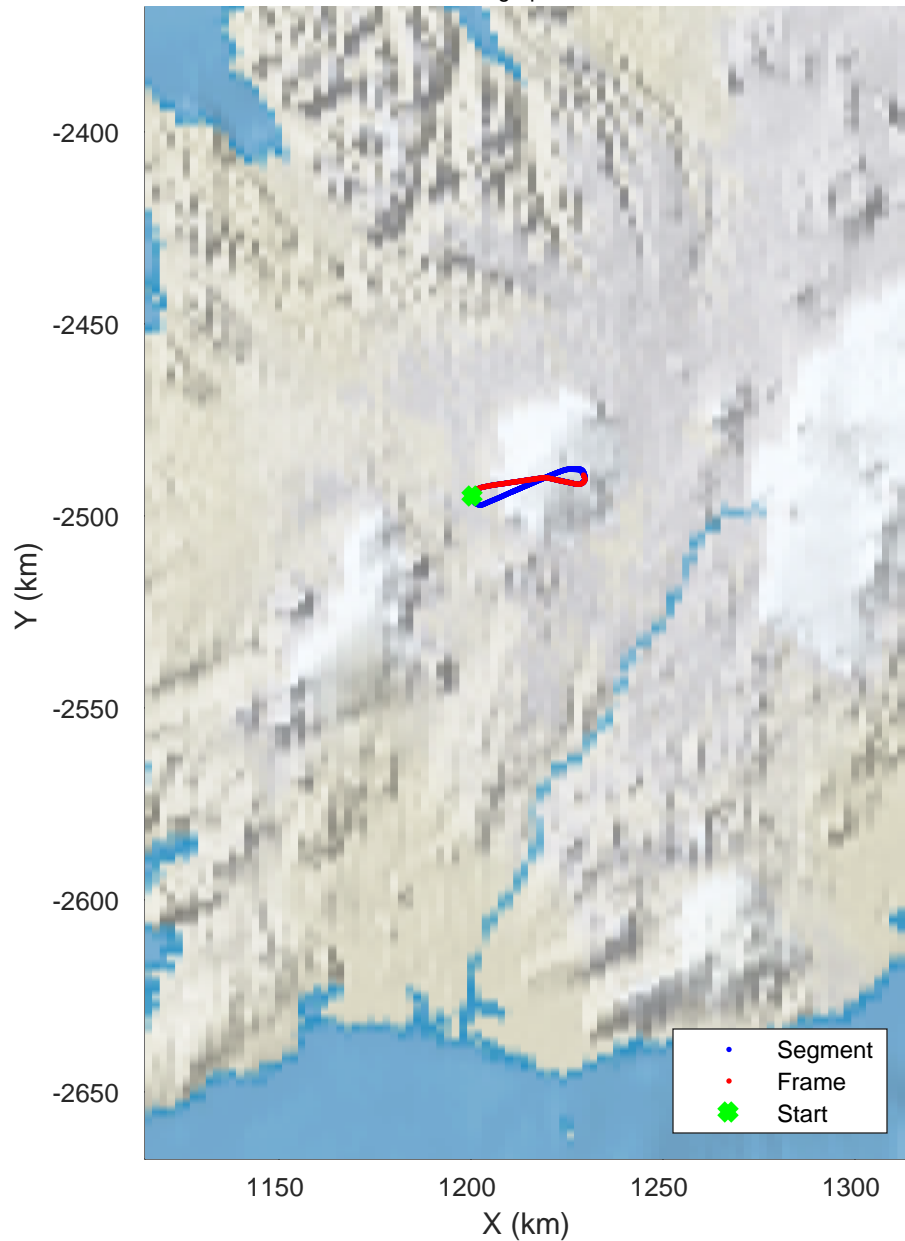

Hofsjokull, Iceland
20161101_03_001
Polar Stereograph 70N/-45E

rds 2016_Greenland_TOdtu: "Hofsjokull, Iceland" 20161101_03_001: 10:39:52.0 to 10:42:04.1 GPS

rds 2016_Greenland_TOdtu: "Hofsjokull, Iceland" 20161101_03_001: 10:39:52.0 to 10:42:04.1 GPS

Hofsjokull, Iceland
20161101_03_002
Polar Stereograph 70N/-45E

rds 2016_Greenland_TOdtu: "Hofsjokull, Iceland" 20161101_03_002: 10:42:05.2 to 10:50:47.8 GPS

rds 2016_Greenland_TODtu: "Hofsjokull, Iceland" 20161101_03_002: 10:42:05.2 to 10:50:47.8 GPS

Hofsjokull, Iceland
20161101_03_003
Polar Stereograph 70N/-45E

rds 2016_Greenland_TOdtu: "Hofsjokull, Iceland" 20161101_03_003: 10:50:48.7 to 10:59:08.0 GPS

rds 2016_Greenland_TOdtu: "Hofsjokull, Iceland" 20161101_03_003: 10:50:48.7 to 10:59:08.0 GPS

Hofsjokull, Iceland
20161101_03_004
Polar Stereograph 70N/-45E

rds 2016_Greenland_TOdtu: "Hofsjokull, Iceland" 20161101_03_004: 10:59:09.2 to 11:04:46.7 GPS

rds 2016_Greenland_TOdtu: "Hofsjokull, Iceland" 20161101_03_004: 10:59:09.2 to 11:04:46.7 GPS