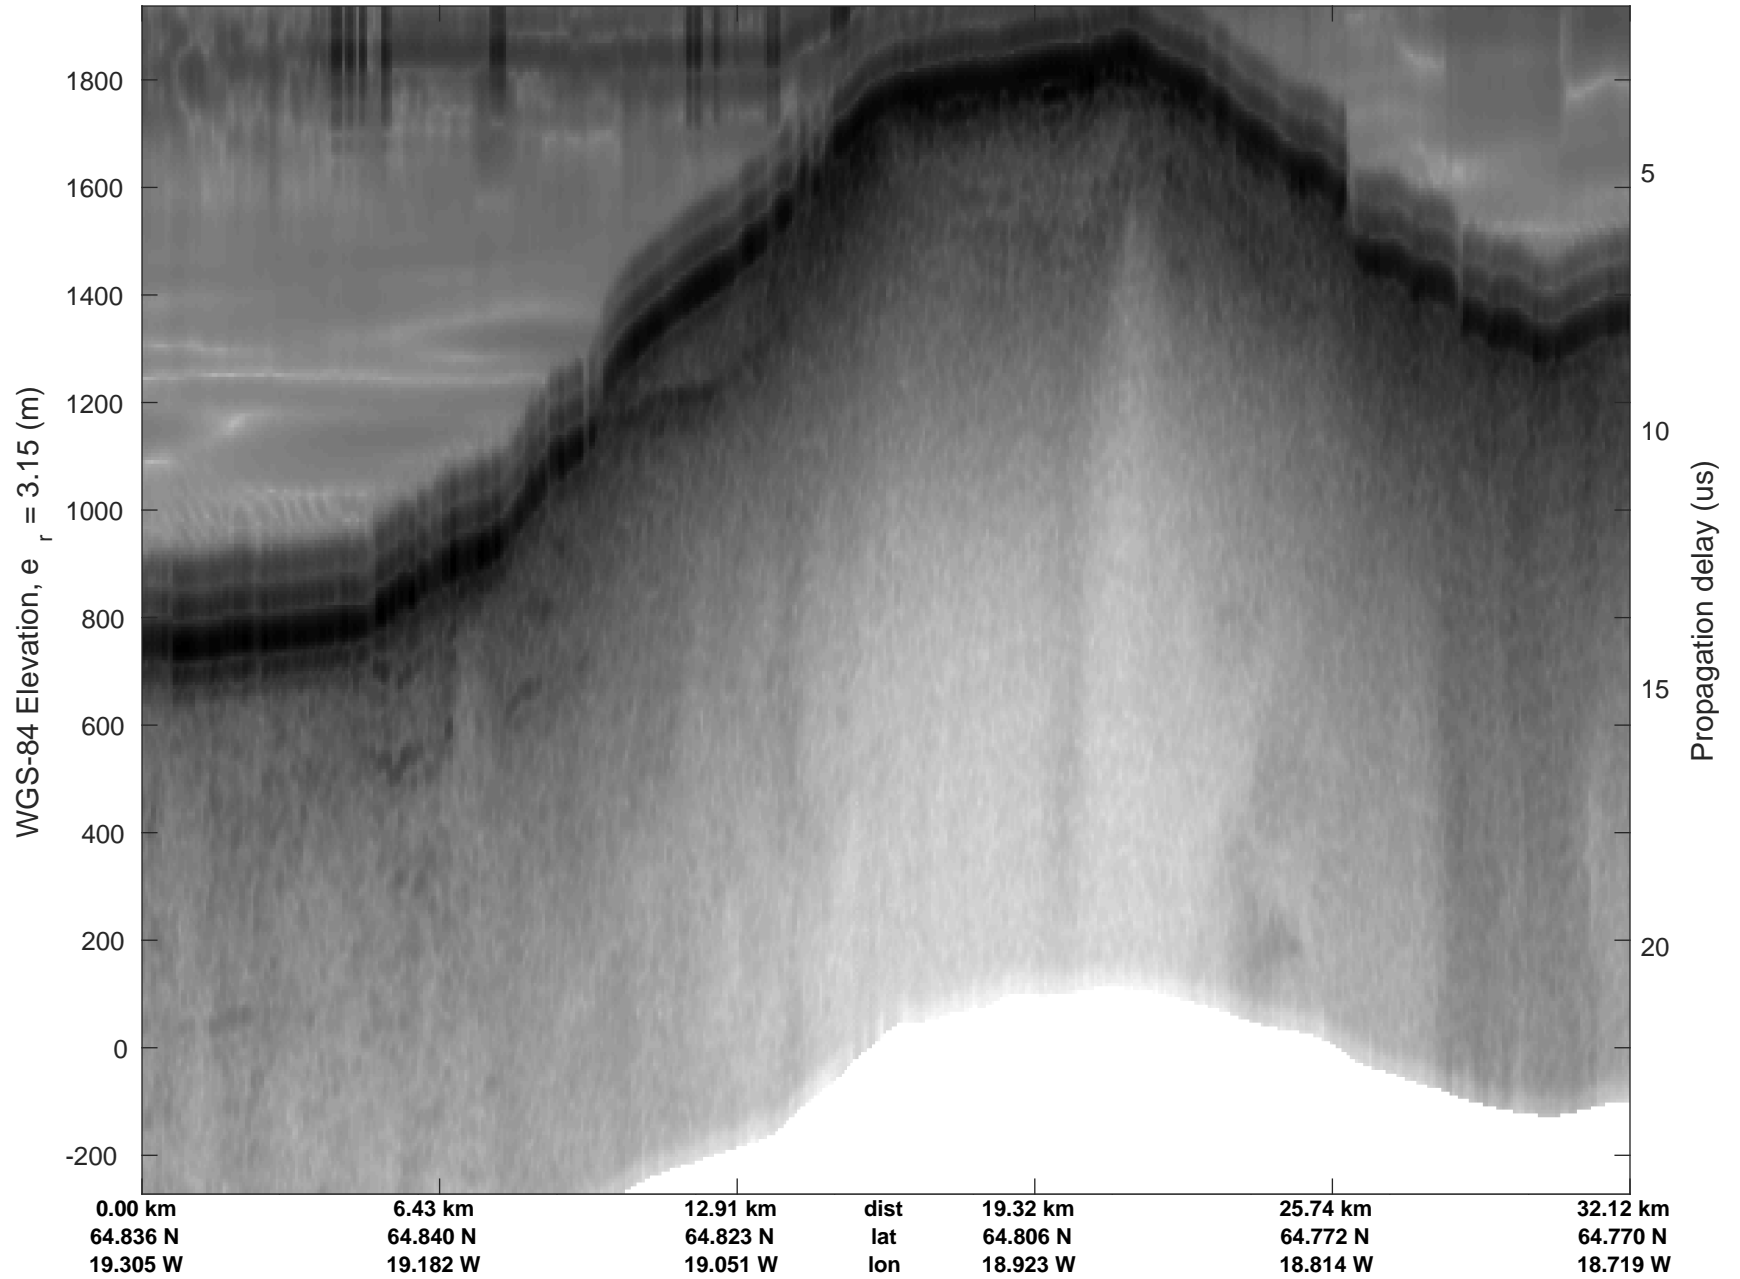

Hofsjokull, Iceland
20161101_03_002
Polar Stereograph 70N/-45E

rds 2016_Greenland_TOdtu: "Hofsjokull, Iceland" 20161101_03_002: 10:42:05.2 to 10:50:47.8 GPS

rds 2016_Greenland_TODtu: "Hofsjokull, Iceland" 20161101_03_002: 10:42:05.2 to 10:50:47.8 GPS

Hofsjokull, Iceland
20161101_03_003
Polar Stereograph 70N/-45E

rds 2016_Greenland_TOdtu: "Hofsjokull, Iceland" 20161101_03_003: 10:50:48.7 to 10:59:08.0 GPS

rds 2016_Greenland_TOdtu: "Hofsjokull, Iceland" 20161101_03_003: 10:50:48.7 to 10:59:08.0 GPS

Hofsjokull, Iceland
20161101_03_004
Polar Stereograph 70N/-45E

rds 2016_Greenland_TOdtu: "Hofsjokull, Iceland" 20161101_03_004: 10:59:09.2 to 11:04:46.7 GPS

rds 2016_Greenland_TOdtu: "Hofsjokull, Iceland" 20161101_03_004: 10:59:09.2 to 11:04:46.7 GPS