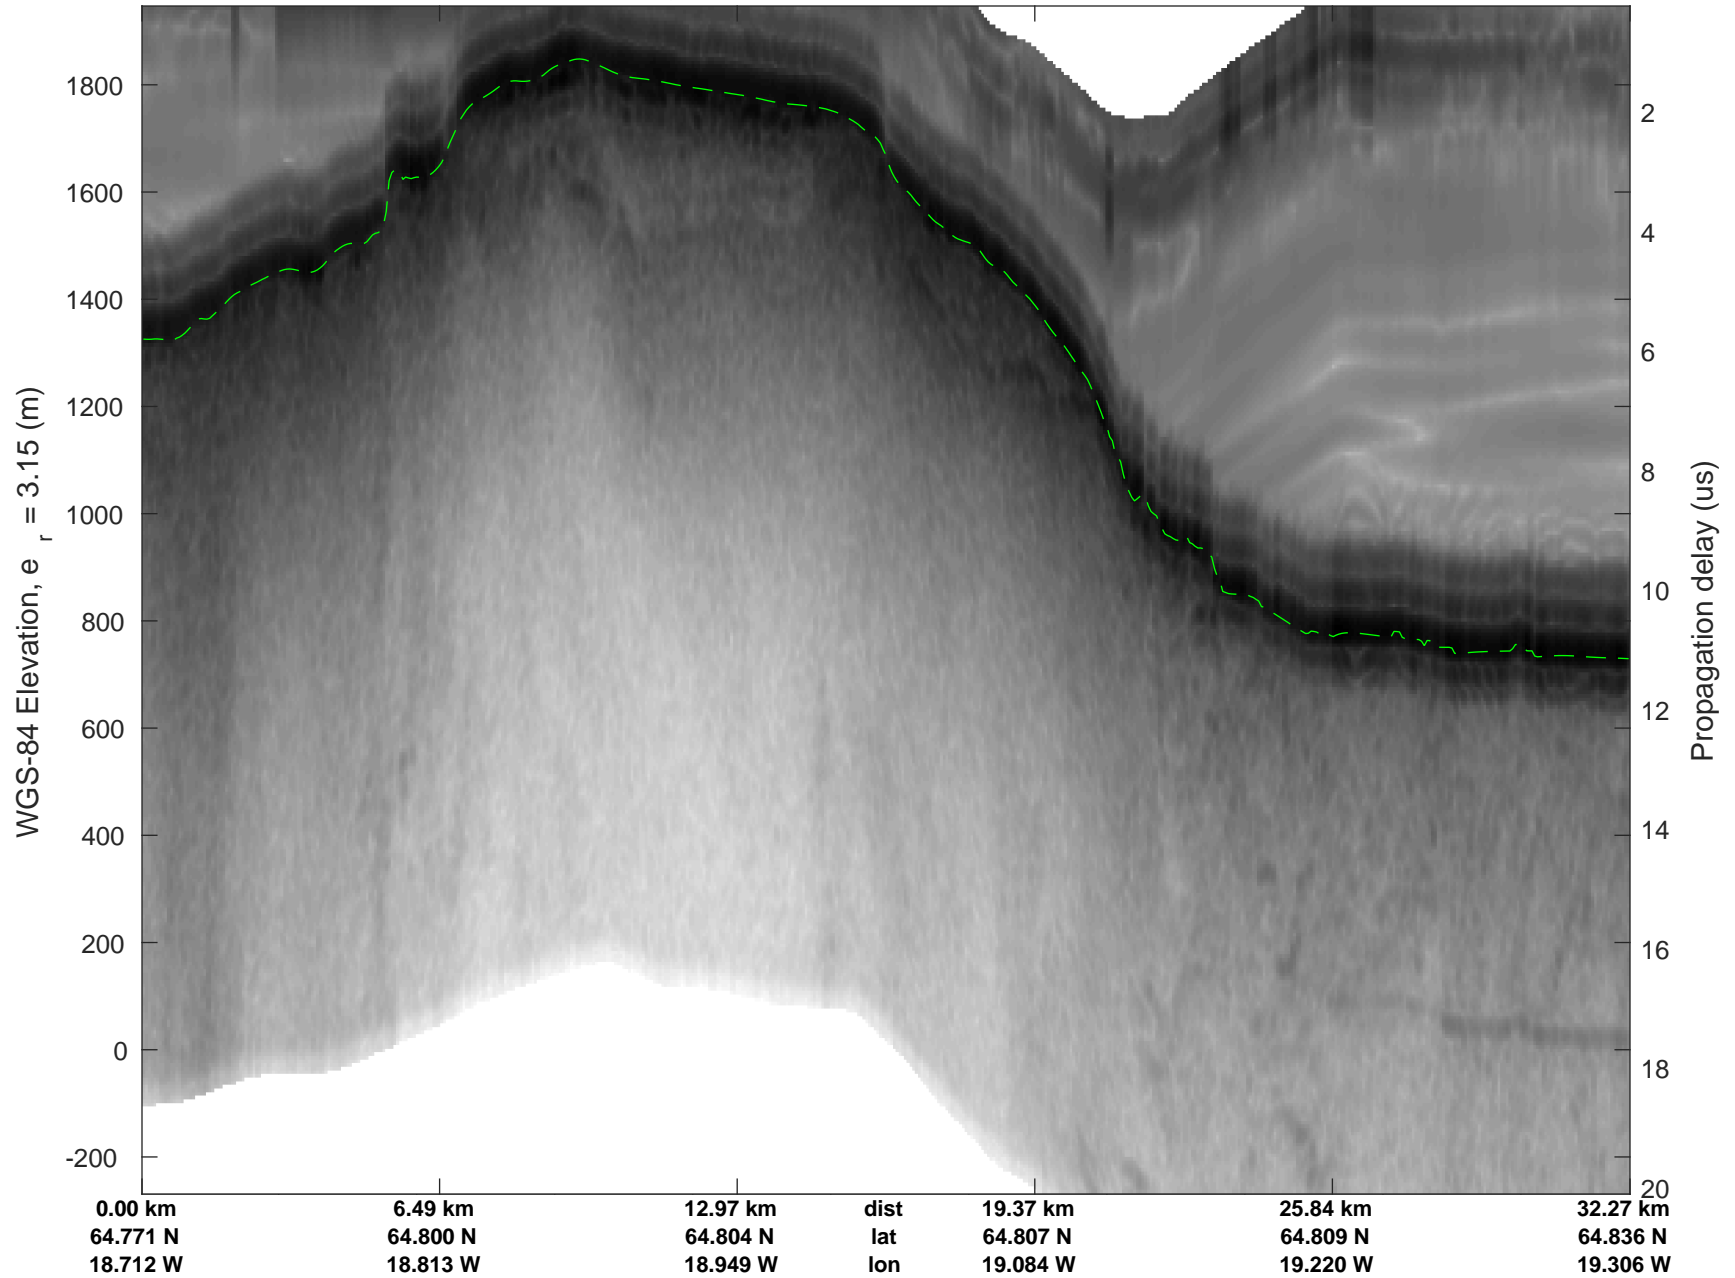

Hofsjokull, Iceland
20161101_03_001
Polar Stereograph 70N/-45E

rds 2016_Greenland_TOdtu: "Hofsjokull, Iceland" 20161101_03_001: 10:39:52.0 to 10:42:04.1 GPS

rds 2016_Greenland_TOdtu: "Hofsjokull, Iceland" 20161101_03_001: 10:39:52.0 to 10:42:04.1 GPS

Hofsjokull, Iceland
20161101_03_002
Polar Stereograph 70N/-45E

rds 2016_Greenland_TOdtu: "Hofsjokull, Iceland" 20161101_03_002: 10:42:05.2 to 10:50:47.8 GPS

rds 2016_Greenland_TODtu: "Hofsjokull, Iceland" 20161101_03_002: 10:42:05.2 to 10:50:47.8 GPS

Hofsjokull, Iceland
20161101_03_003
Polar Stereograph 70N/-45E

rds 2016_Greenland_TOdtu: "Hofsjokull, Iceland" 20161101_03_003: 10:50:48.7 to 10:59:08.0 GPS

rds 2016_Greenland_TOdtu: "Hofsjokull, Iceland" 20161101_03_003: 10:50:48.7 to 10:59:08.0 GPS

Hofsjokull, Iceland
20161101_03_004
Polar Stereograph 70N/-45E

rds 2016_Greenland_TOdtu: "Hofsjokull, Iceland" 20161101_03_004: 10:59:09.2 to 11:04:46.7 GPS

rds 2016_Greenland_TOdtu: "Hofsjokull, Iceland" 20161101_03_004: 10:59:09.2 to 11:04:46.7 GPS