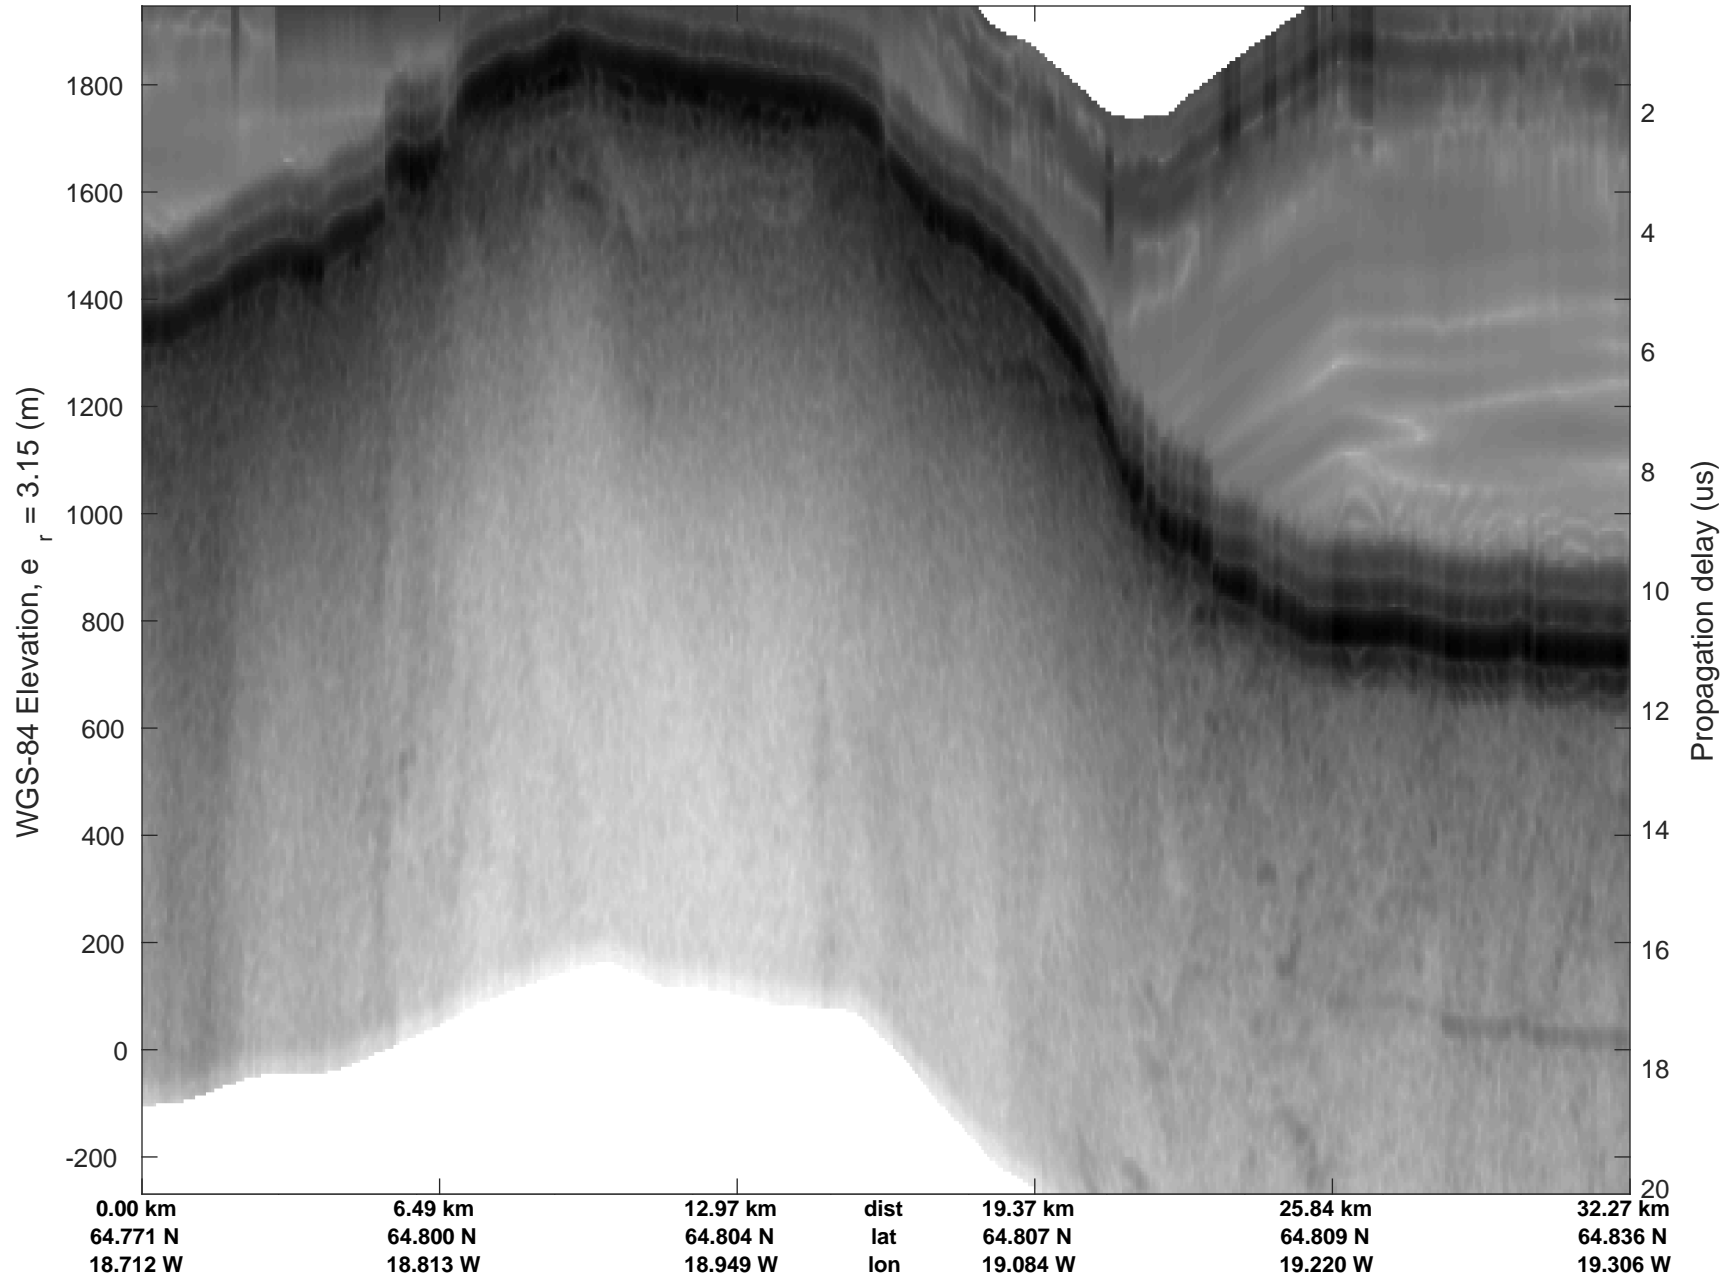

Hofsjokull, Iceland
20161101_03_001
Polar Stereograph 70N/-45E

rds 2016_Greenland_TOdtu: "Hofsjokull, Iceland" 20161101_03_001: 10:39:52.0 to 10:42:04.1 GPS

rds 2016_Greenland_TOdtu: "Hofsjokull, Iceland" 20161101_03_001: 10:39:52.0 to 10:42:04.1 GPS

Hofsjokull, Iceland
20161101_03_002
Polar Stereograph 70N/-45E

rds 2016_Greenland_TOdtu: "Hofsjokull, Iceland" 20161101_03_002: 10:42:05.2 to 10:50:47.8 GPS

rds 2016_Greenland_TODtu: "Hofsjokull, Iceland" 20161101_03_002: 10:42:05.2 to 10:50:47.8 GPS

Hofsjokull, Iceland
20161101_03_003
Polar Stereograph 70N/-45E

rds 2016_Greenland_TOdtu: "Hofsjokull, Iceland" 20161101_03_003: 10:50:48.7 to 10:59:08.0 GPS

rds 2016_Greenland_TOdtu: "Hofsjokull, Iceland" 20161101_03_003: 10:50:48.7 to 10:59:08.0 GPS

Hofsjokull, Iceland
20161101_03_004
Polar Stereograph 70N/-45E

rds 2016_Greenland_TOdtu: "Hofsjokull, Iceland" 20161101_03_004: 10:59:09.2 to 11:04:46.7 GPS

rds 2016_Greenland_TOdtu: "Hofsjokull, Iceland" 20161101_03_004: 10:59:09.2 to 11:04:46.7 GPS