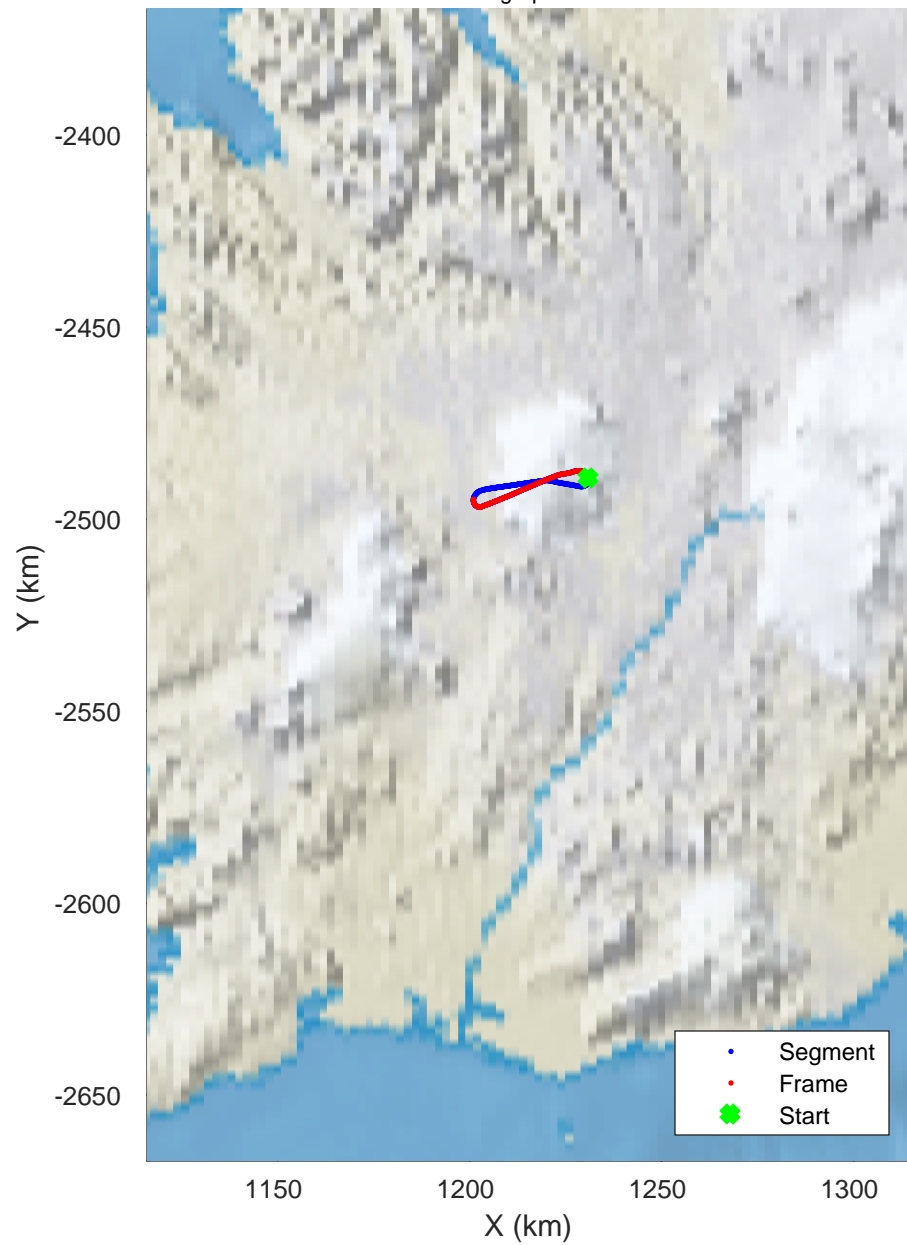

Hofsjokull, Iceland
20161101_02_001
Polar Stereograph 70N/-45E

rds 2016_Greenland_TOdtu: "Hofsjokull, Iceland" 20161101_02_001: 10:17:37.0 to 10:24:53.9 GPS

rds 2016_Greenland_TOdtu: "Hofsjokull, Iceland" 20161101_02_001: 10:17:37.0 to 10:24:53.9 GPS

Hofsjokull, Iceland
20161101_02_002
Polar Stereograph 70N/-45E

rds 2016_Greenland_TOdtu: "Hofsjokull, Iceland" 20161101_02_002: 10:24:55.1 to 10:33:59.5 GPS

rds 2016_Greenland_TOdtu: "Hofsjokull, Iceland" 20161101_02_002: 10:24:55.1 to 10:33:59.5 GPS

Hofsjokull, Iceland
20161101_02_003
Polar Stereograph 70N/-45E

rds 2016_Greenland_TOdtu: "Hofsjokull, Iceland" 20161101_02_003: 10:34:00.4 to 10:39:06.5 GPS

rds 2016_Greenland_TOdtu: "Hofsjokull, Iceland" 20161101_02_003: 10:34:00.4 to 10:39:06.5 GPS