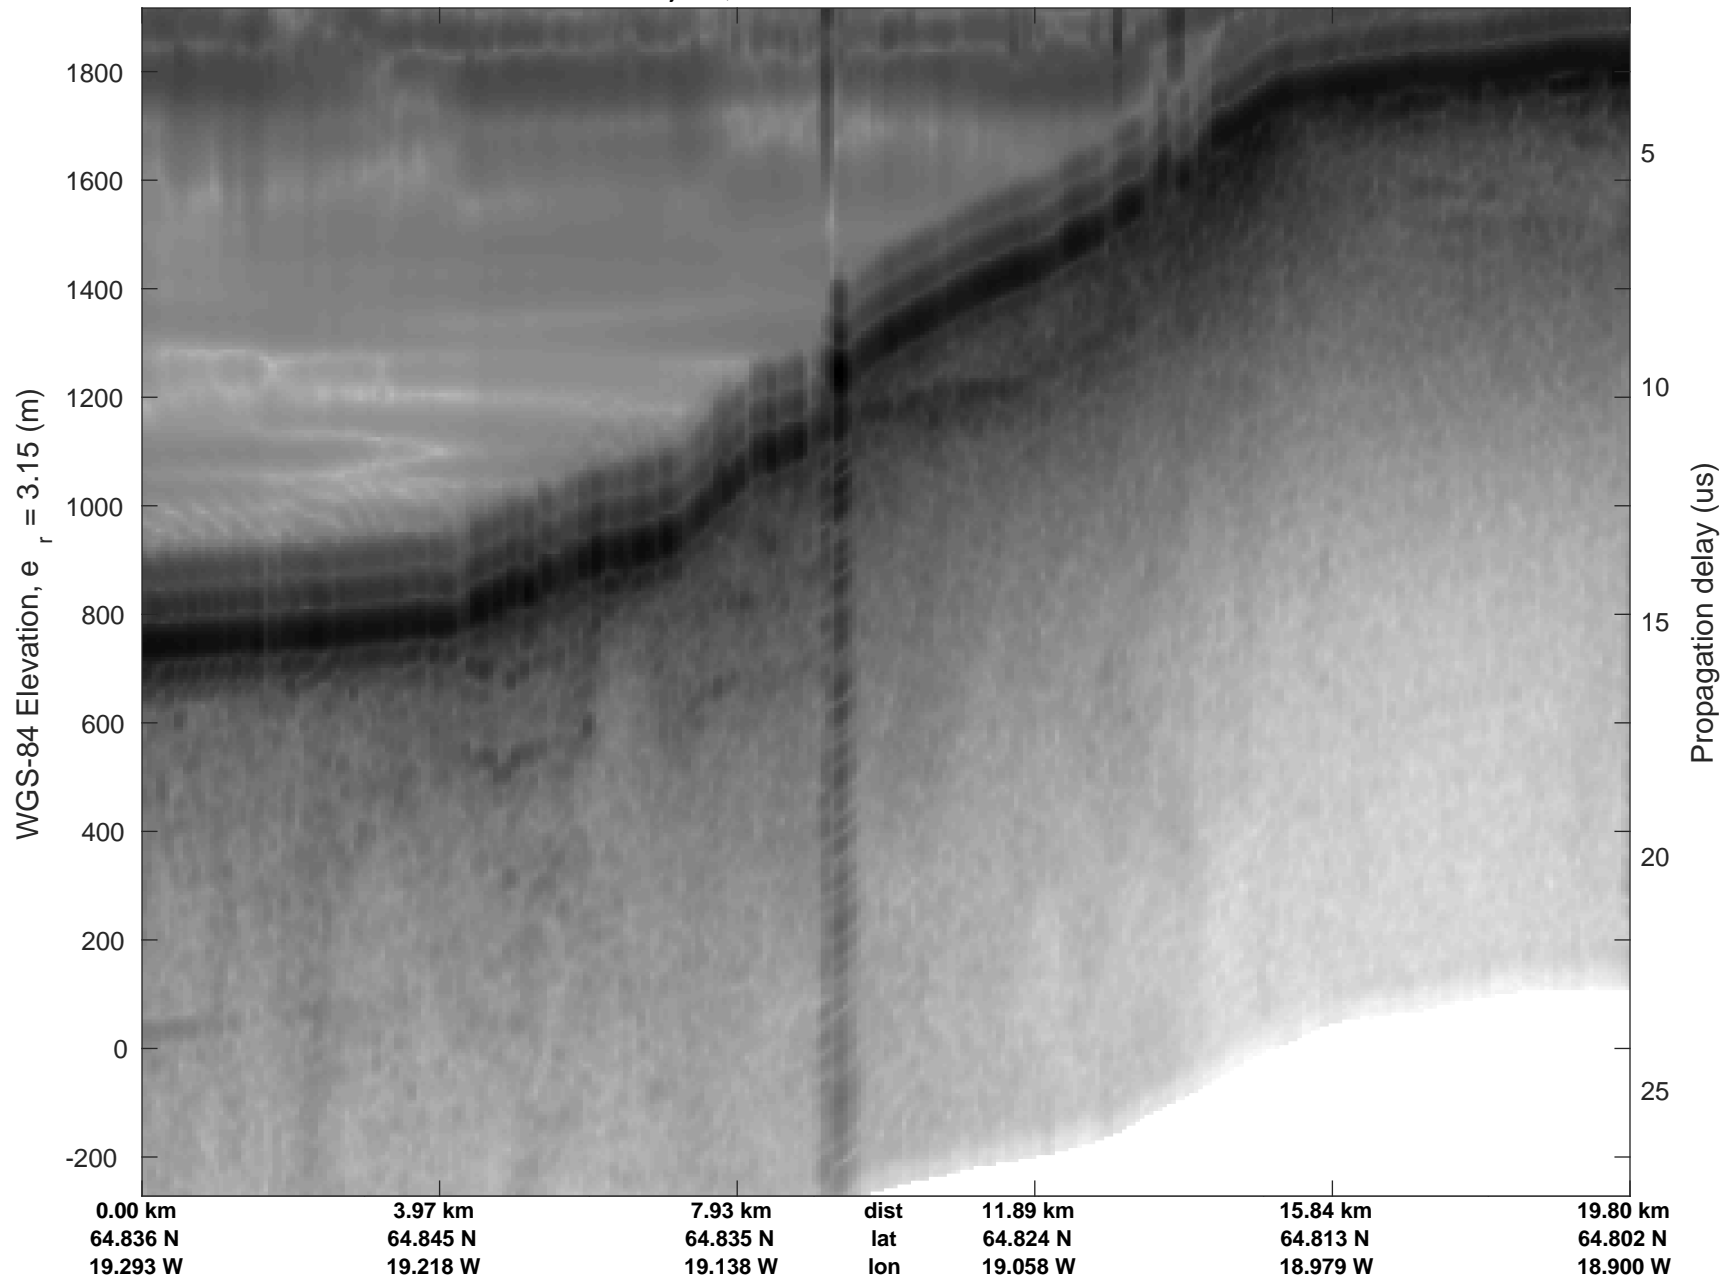

Hofsjokull, Iceland
20161101_02_002
Polar Stereograph 70N/-45E

rds 2016_Greenland_TOdtu: "Hofsjokull, Iceland" 20161101_02_002: 10:24:55.1 to 10:33:59.5 GPS

rds 2016_Greenland_TOdtu: "Hofsjokull, Iceland" 20161101_02_002: 10:24:55.1 to 10:33:59.5 GPS

Hofsjokull, Iceland
20161101_02_003
Polar Stereograph 70N/-45E

rds 2016_Greenland_TOdtu: "Hofsjokull, Iceland" 20161101_02_003: 10:34:00.4 to 10:39:06.5 GPS

rds 2016_Greenland_TOdtu: "Hofsjokull, Iceland" 20161101_02_003: 10:34:00.4 to 10:39:06.5 GPS