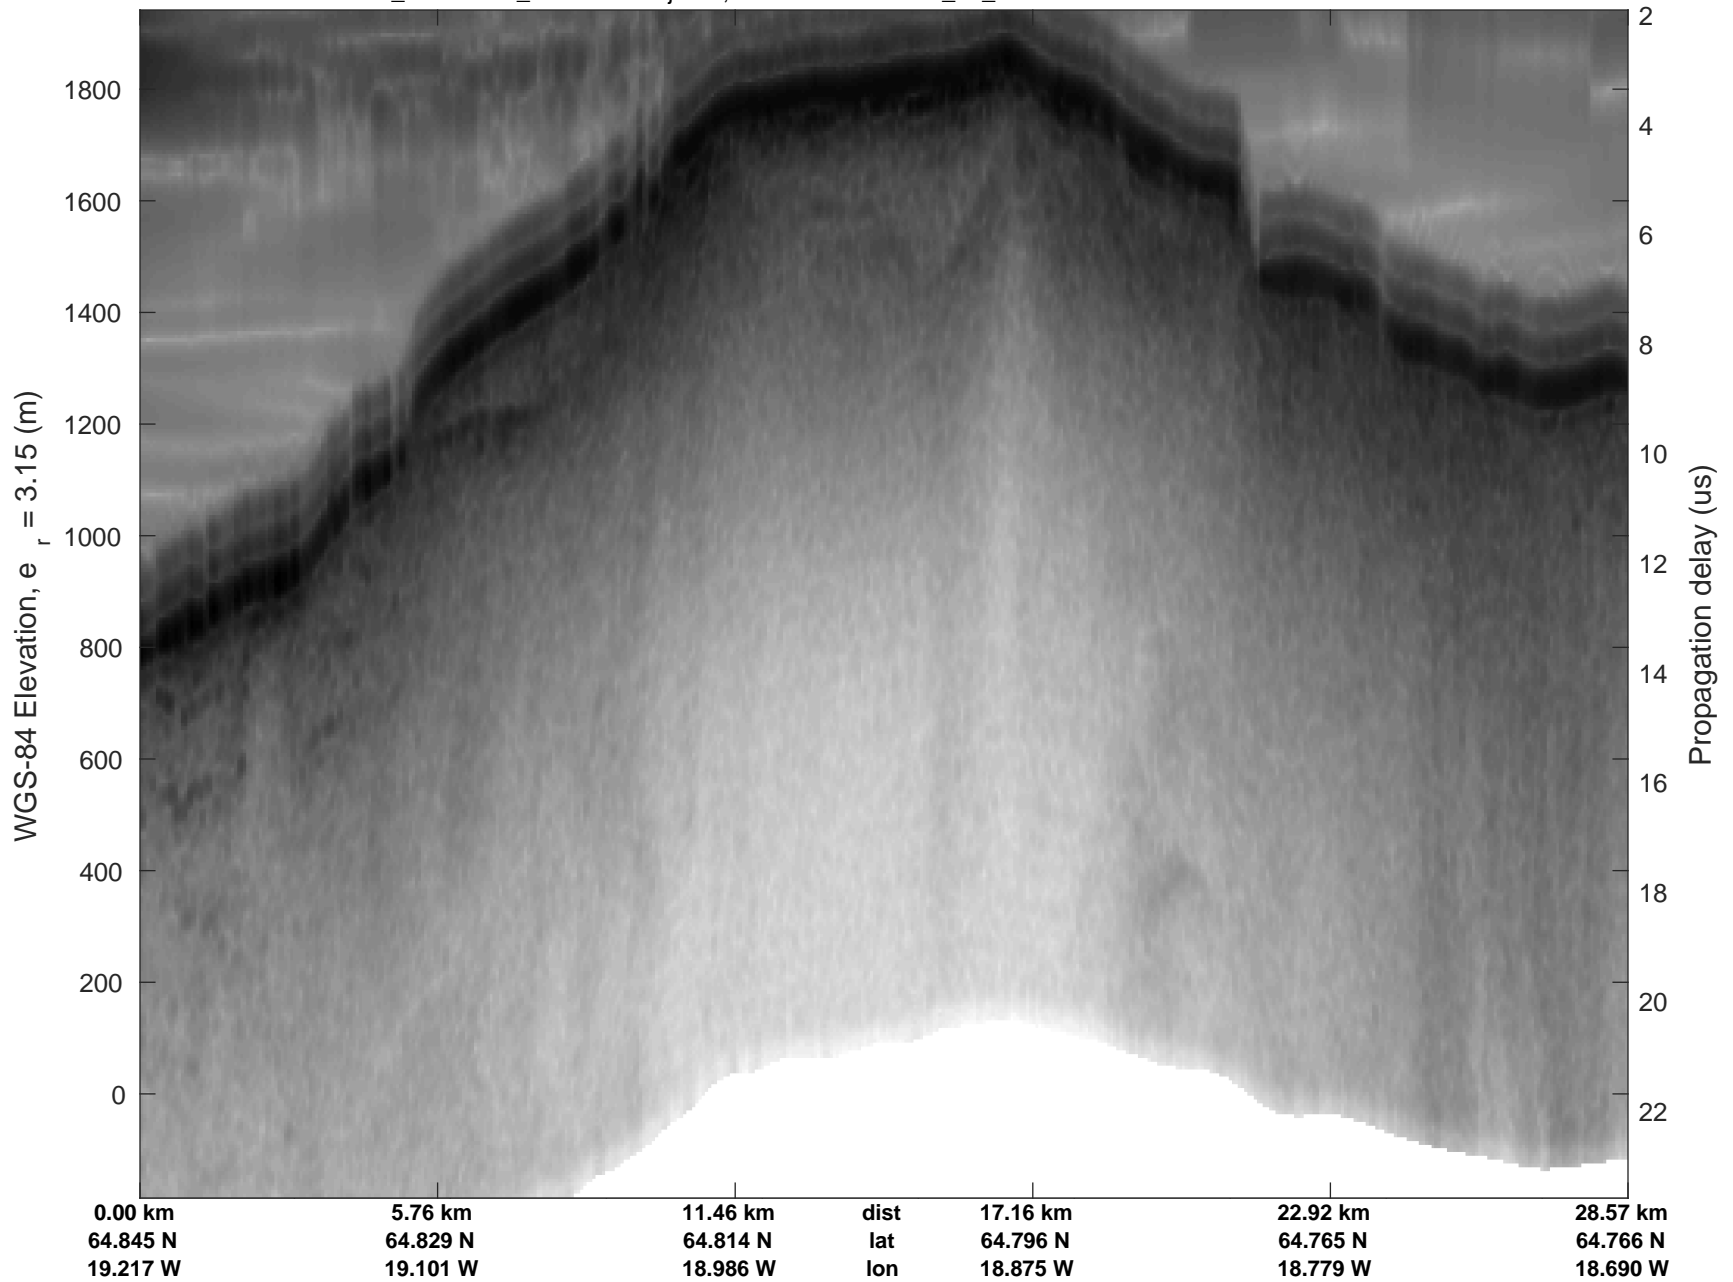

Hofsjokull, Iceland
20161101_02_001
Polar Stereograph 70N/-45E

rds 2016_Greenland_TOdtu: "Hofsjokull, Iceland" 20161101_02_001: 10:17:37.0 to 10:24:53.9 GPS

rds 2016_Greenland_TOdtu: "Hofsjokull, Iceland" 20161101_02_001: 10:17:37.0 to 10:24:53.9 GPS

Hofsjokull, Iceland
20161101_02_002
Polar Stereograph 70N/-45E

rds 2016_Greenland_TOdtu: "Hofsjokull, Iceland" 20161101_02_002: 10:24:55.1 to 10:33:59.5 GPS

rds 2016_Greenland_TOdtu: "Hofsjokull, Iceland" 20161101_02_002: 10:24:55.1 to 10:33:59.5 GPS

Hofsjokull, Iceland
20161101_02_003
Polar Stereograph 70N/-45E

rds 2016_Greenland_TOdtu: "Hofsjokull, Iceland" 20161101_02_003: 10:34:00.4 to 10:39:06.5 GPS

rds 2016_Greenland_TOdtu: "Hofsjokull, Iceland" 20161101_02_003: 10:34:00.4 to 10:39:06.5 GPS