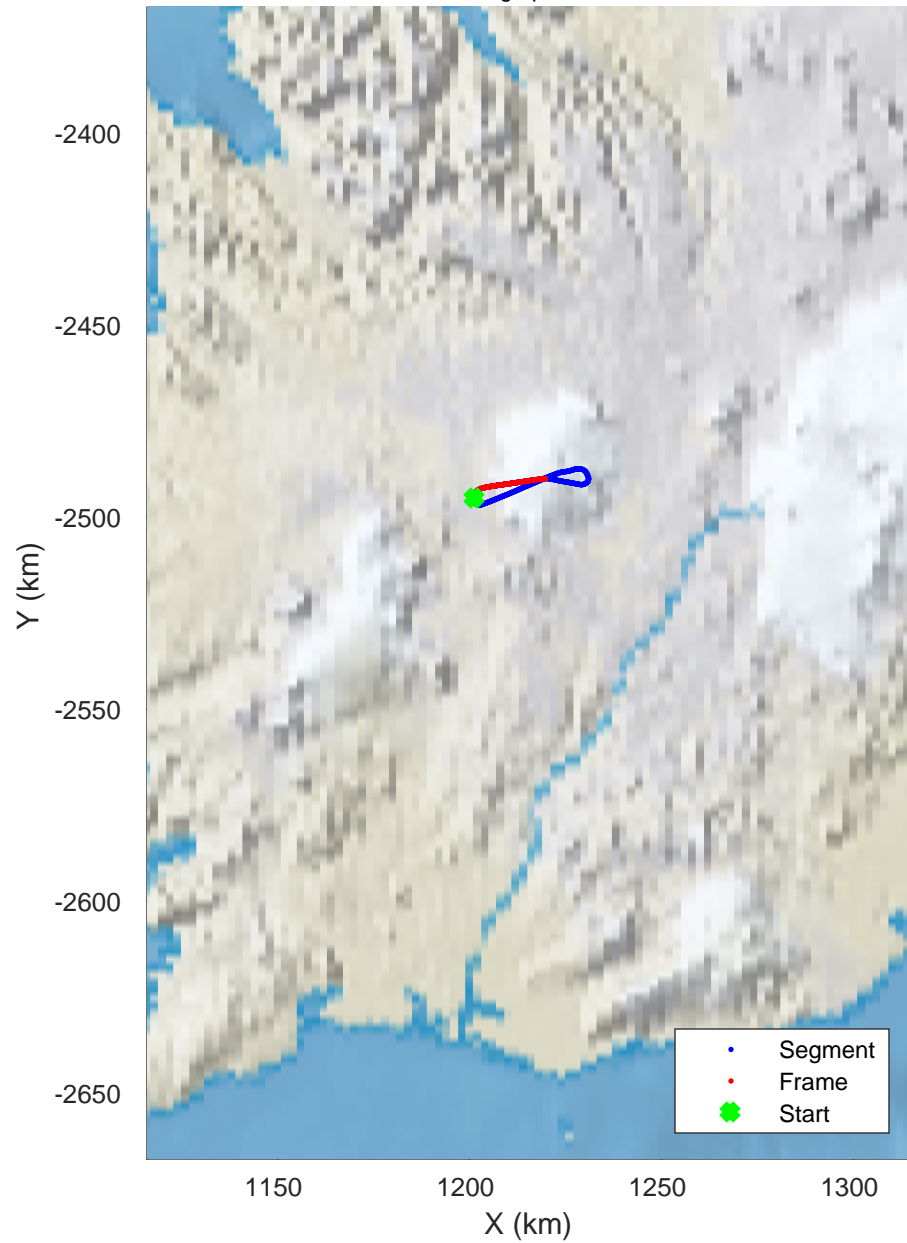

Hofsjokull, Iceland
20161101_02_001
Polar Stereograph 70N/-45E

rds 2016_Greenland_TOdtu: "Hofsjokull, Iceland" 20161101_02_001: 10:17:37.0 to 10:24:53.9 GPS

rds 2016_Greenland_TOdtu: "Hofsjokull, Iceland" 20161101_02_001: 10:17:37.0 to 10:24:53.9 GPS

Hofsjokull, Iceland
20161101_02_002
Polar Stereograph 70N/-45E

rds 2016_Greenland_TOdtu: "Hofsjokull, Iceland" 20161101_02_002: 10:24:55.1 to 10:33:59.5 GPS

rds 2016_Greenland_TOdtu: "Hofsjokull, Iceland" 20161101_02_002: 10:24:55.1 to 10:33:59.5 GPS

Hofsjokull, Iceland
20161101_02_003
Polar Stereograph 70N/-45E

rds 2016_Greenland_TOdtu: "Hofsjokull, Iceland" 20161101_02_003: 10:34:00.4 to 10:39:06.5 GPS

rds 2016_Greenland_TOdtu: "Hofsjokull, Iceland" 20161101_02_003: 10:34:00.4 to 10:39:06.5 GPS