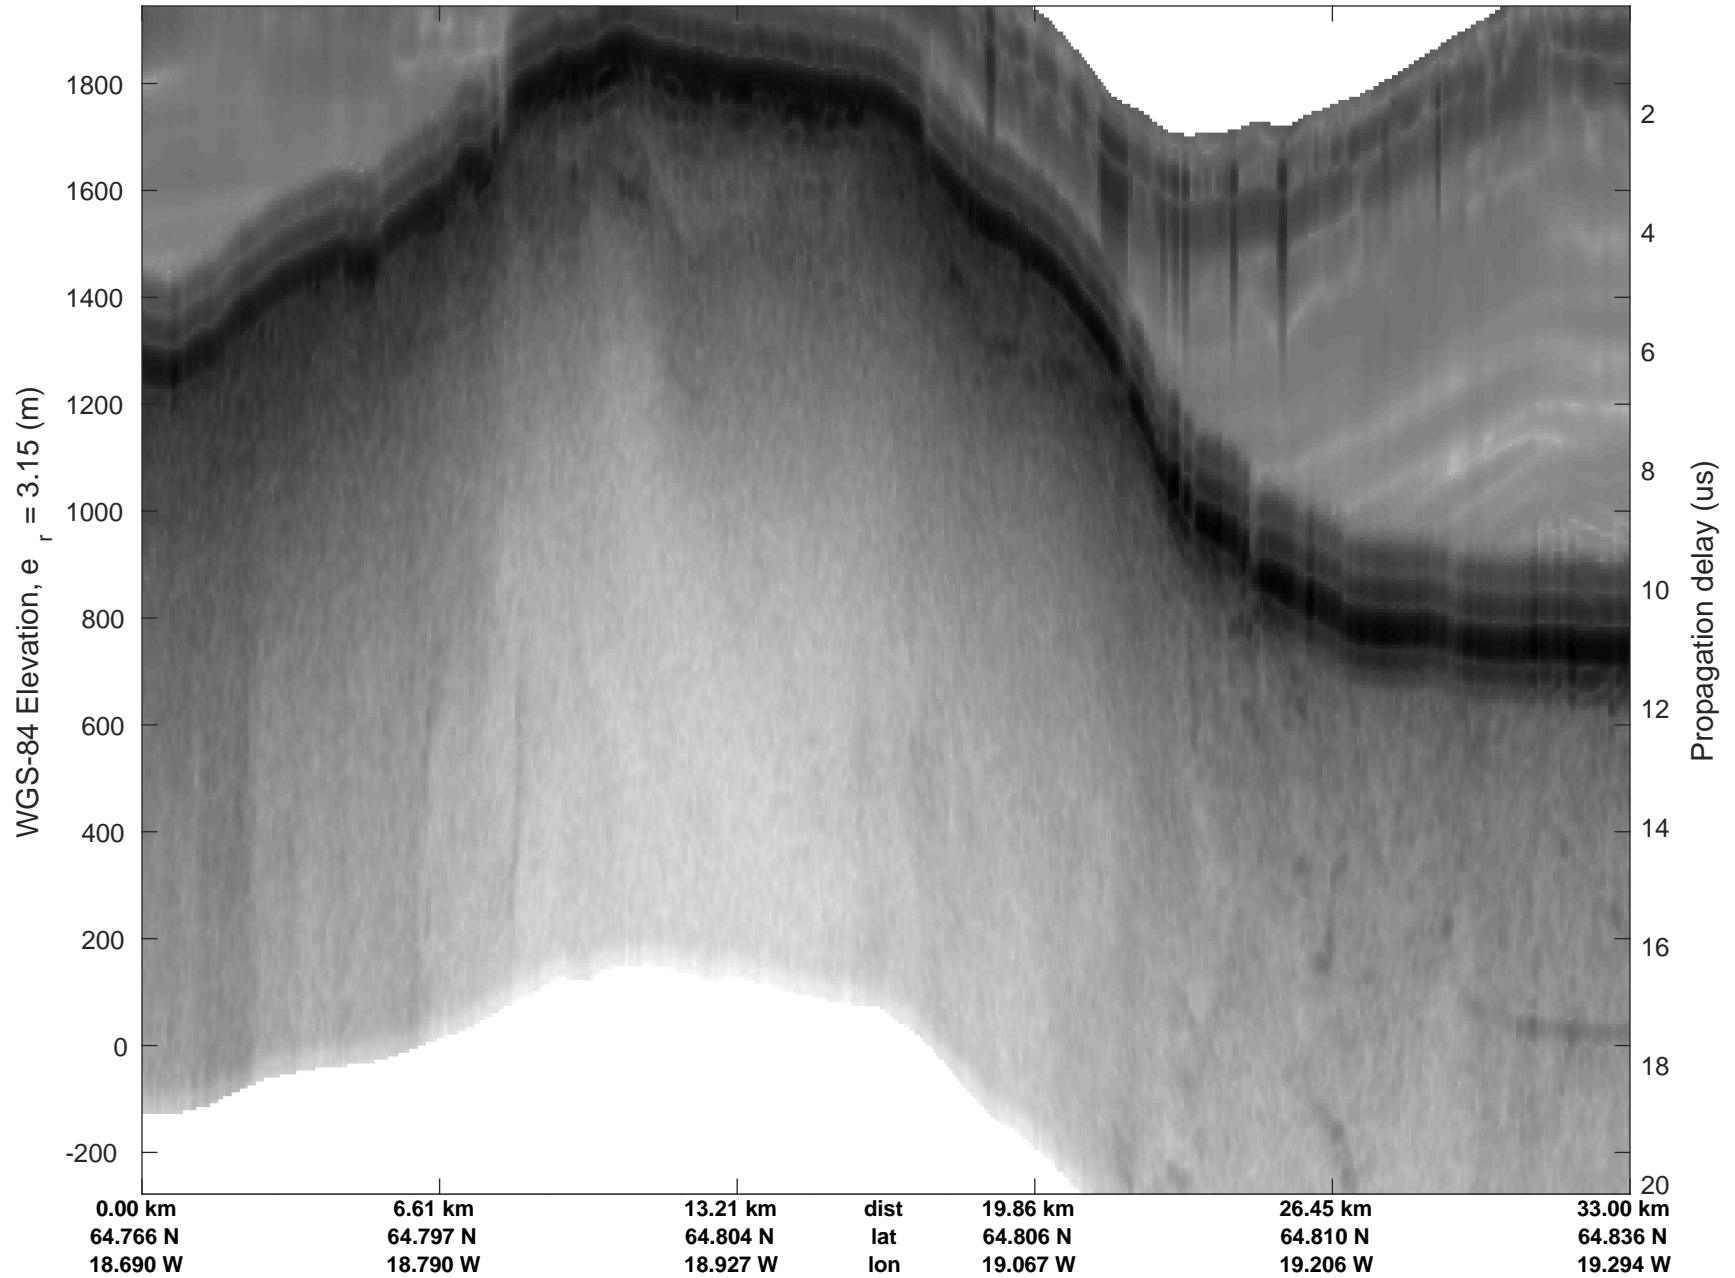

Hofsjokull, Iceland
20161101_02_001
Polar Stereograph 70N/-45E

rds 2016_Greenland_TOdtu: "Hofsjokull, Iceland" 20161101_02_001: 10:17:37.0 to 10:24:53.9 GPS

rds 2016_Greenland_TOdtu: "Hofsjokull, Iceland" 20161101_02_001: 10:17:37.0 to 10:24:53.9 GPS

Hofsjokull, Iceland
20161101_02_002
Polar Stereograph 70N/-45E

rds 2016_Greenland_TOdtu: "Hofsjokull, Iceland" 20161101_02_002: 10:24:55.1 to 10:33:59.5 GPS

rds 2016_Greenland_TOdtu: "Hofsjokull, Iceland" 20161101_02_002: 10:24:55.1 to 10:33:59.5 GPS

Hofsjokull, Iceland
20161101_02_003
Polar Stereograph 70N/-45E

rds 2016_Greenland_TOdtu: "Hofsjokull, Iceland" 20161101_02_003: 10:34:00.4 to 10:39:06.5 GPS

rds 2016_Greenland_TOdtu: "Hofsjokull, Iceland" 20161101_02_003: 10:34:00.4 to 10:39:06.5 GPS