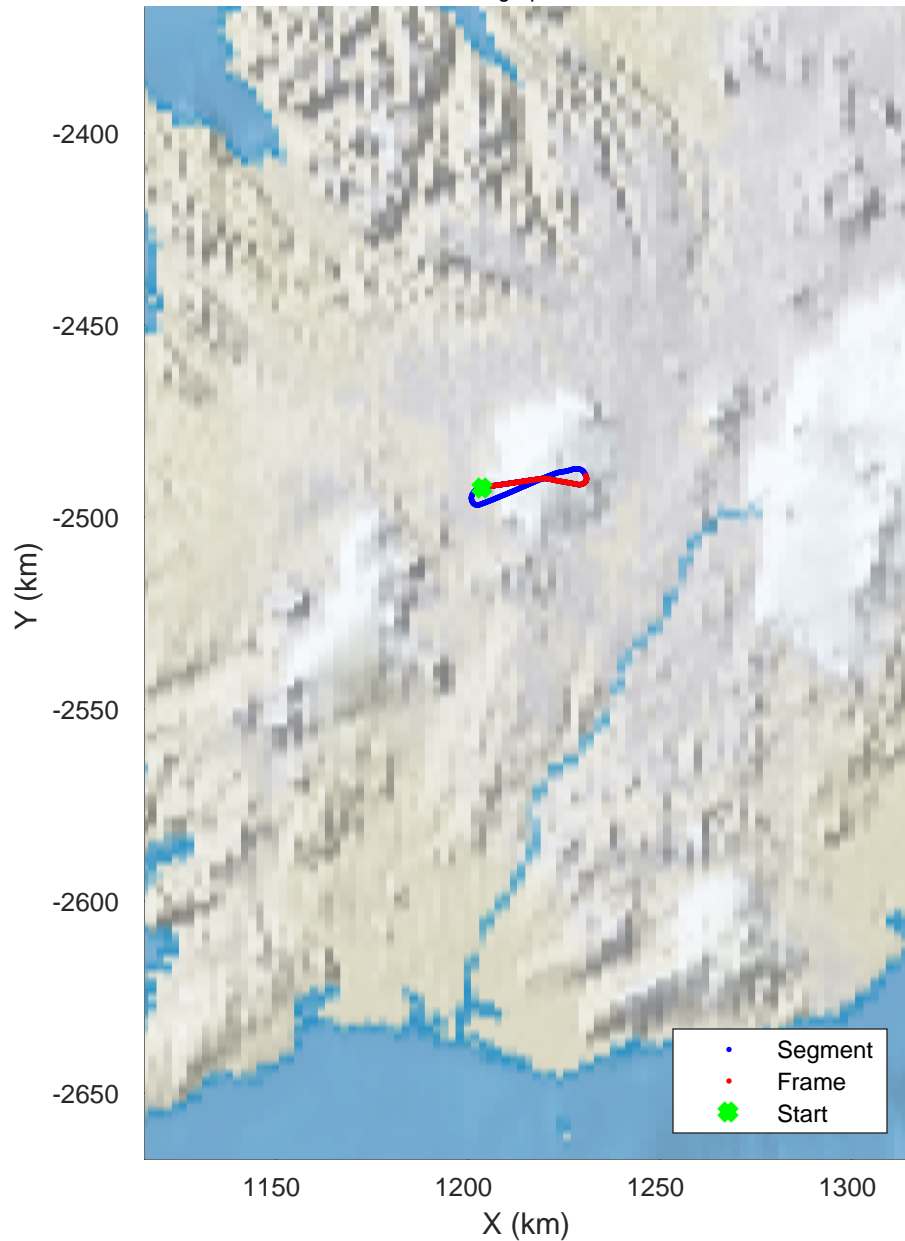

Hofsjokull, Iceland
20161101_02_001
Polar Stereograph 70N/-45E

rds 2016_Greenland_TOdtu: "Hofsjokull, Iceland" 20161101_02_001: 10:17:37.0 to 10:24:53.9 GPS

rds 2016_Greenland_TOdtu: "Hofsjokull, Iceland" 20161101_02_001: 10:17:37.0 to 10:24:53.9 GPS

Hofsjokull, Iceland
20161101_02_002
Polar Stereograph 70N/-45E

rds 2016_Greenland_TOdtu: "Hofsjokull, Iceland" 20161101_02_002: 10:24:55.1 to 10:33:59.5 GPS

rds 2016_Greenland_TOdtu: "Hofsjokull, Iceland" 20161101_02_002: 10:24:55.1 to 10:33:59.5 GPS

Hofsjokull, Iceland
20161101_02_003
Polar Stereograph 70N/-45E

rds 2016_Greenland_TOdtu: "Hofsjokull, Iceland" 20161101_02_003: 10:34:00.4 to 10:39:06.5 GPS

rds 2016_Greenland_TOdtu: "Hofsjokull, Iceland" 20161101_02_003: 10:34:00.4 to 10:39:06.5 GPS