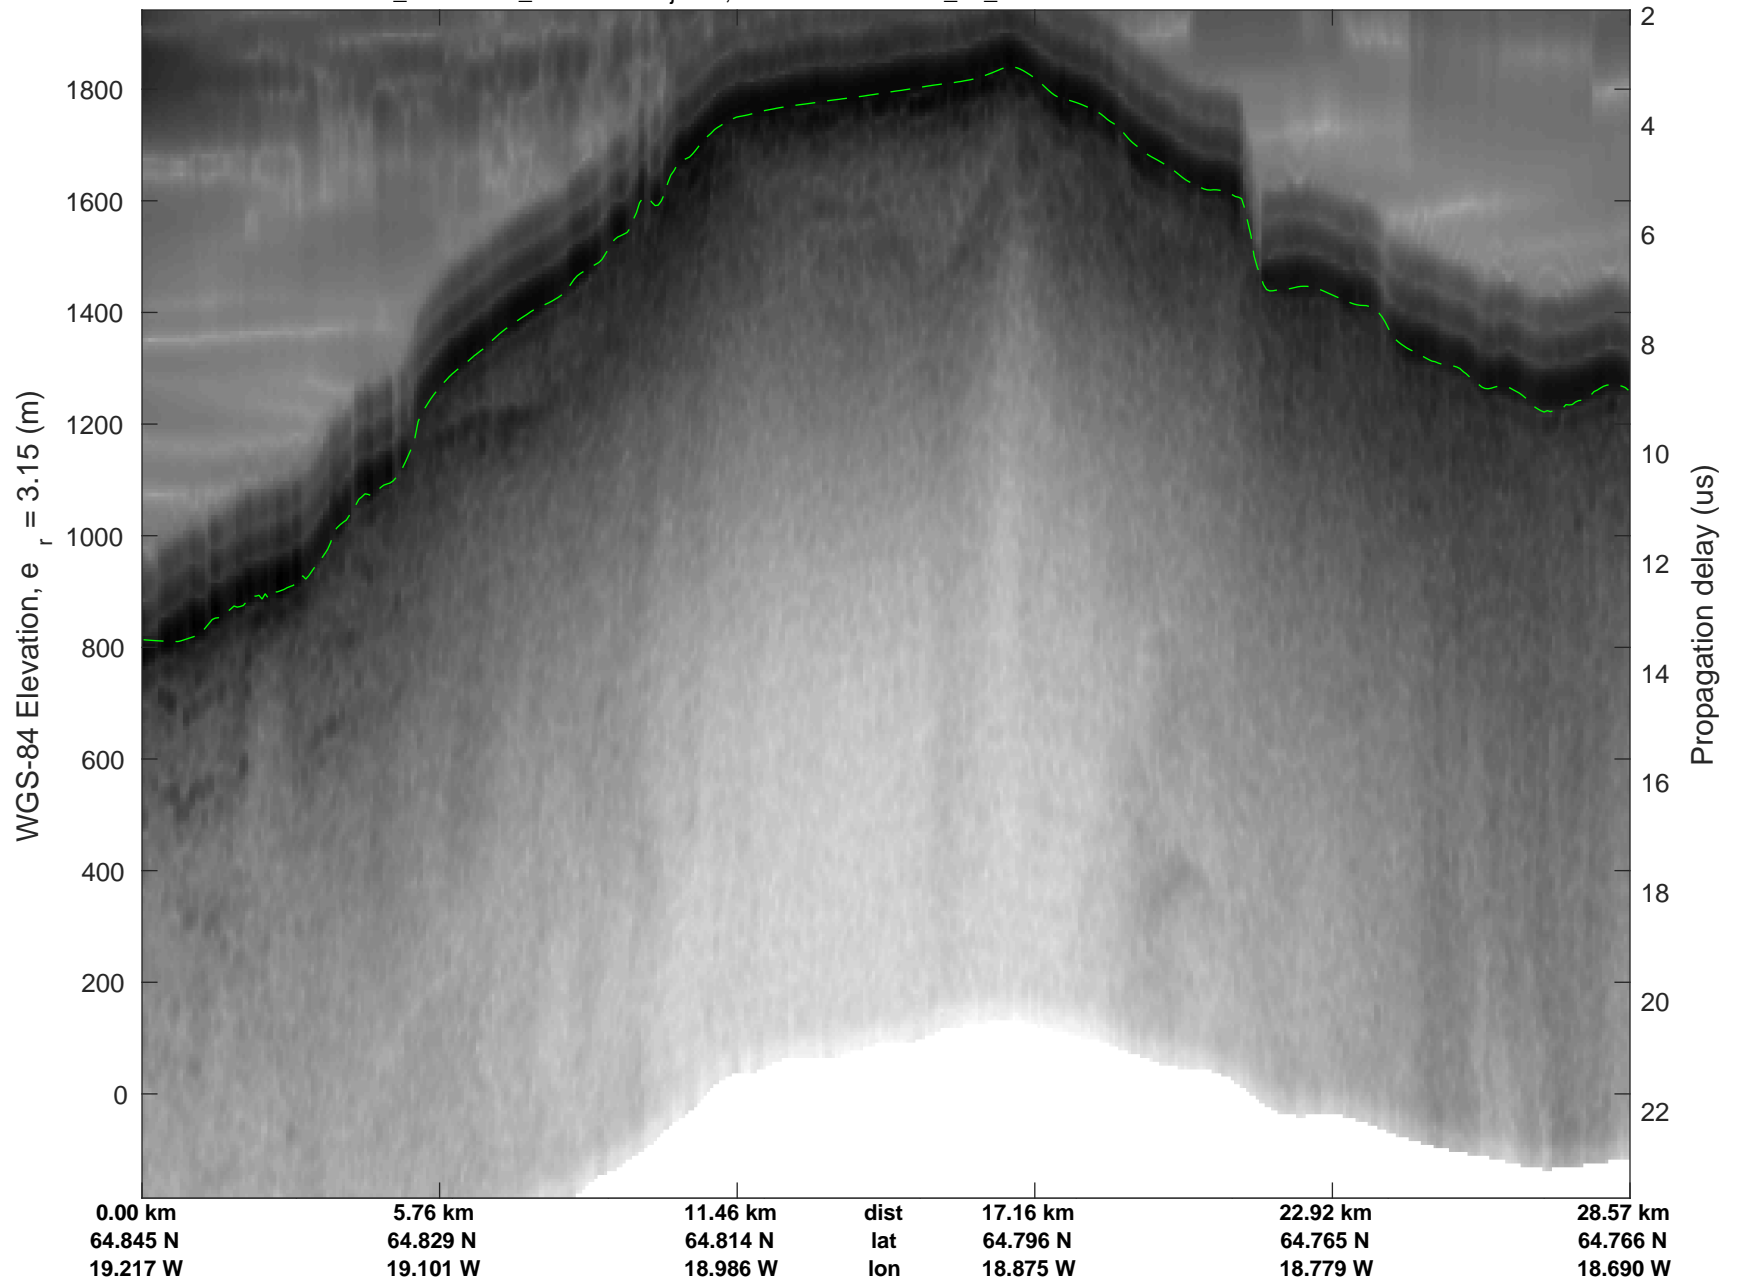

Hofsjokull, Iceland
20161101_02_001
Polar Stereograph 70N/-45E

rds 2016_Greenland_TOdtu: "Hofsjokull, Iceland" 20161101_02_001: 10:17:37.0 to 10:24:53.9 GPS

rds 2016_Greenland_TOdtu: "Hofsjokull, Iceland" 20161101_02_001: 10:17:37.0 to 10:24:53.9 GPS

Hofsjokull, Iceland
20161101_02_002
Polar Stereograph 70N/-45E

rds 2016_Greenland_TOdtu: "Hofsjokull, Iceland" 20161101_02_002: 10:24:55.1 to 10:33:59.5 GPS

rds 2016_Greenland_TOdtu: "Hofsjokull, Iceland" 20161101_02_002: 10:24:55.1 to 10:33:59.5 GPS

Hofsjokull, Iceland
20161101_02_003
Polar Stereograph 70N/-45E

rds 2016_Greenland_TOdtu: "Hofsjokull, Iceland" 20161101_02_003: 10:34:00.4 to 10:39:06.5 GPS

rds 2016_Greenland_TOdtu: "Hofsjokull, Iceland" 20161101_02_003: 10:34:00.4 to 10:39:06.5 GPS