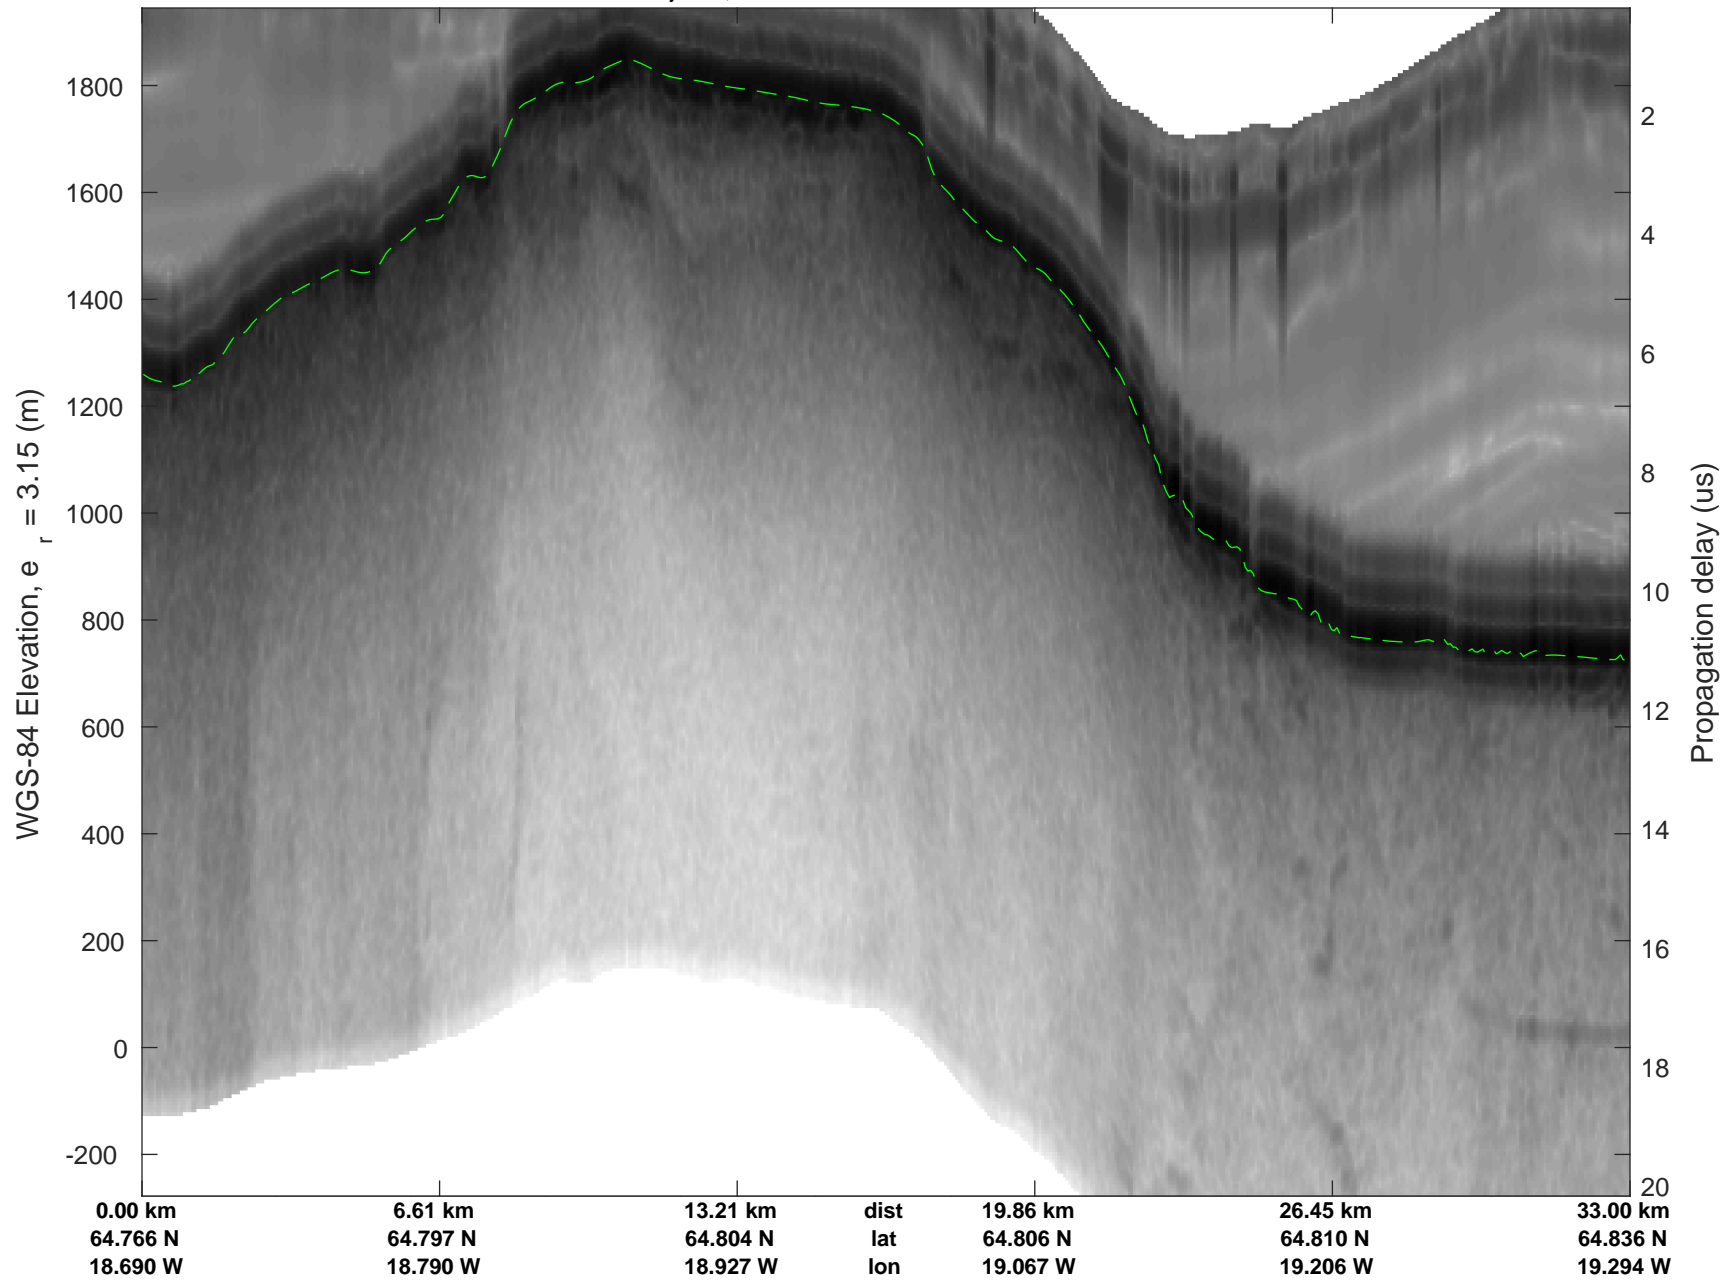

Hofsjokull, Iceland
20161101_02_001
Polar Stereograph 70N/-45E

rds 2016_Greenland_TOdtu: "Hofsjokull, Iceland" 20161101_02_001: 10:17:37.0 to 10:24:53.9 GPS

rds 2016_Greenland_TOdtu: "Hofsjokull, Iceland" 20161101_02_001: 10:17:37.0 to 10:24:53.9 GPS

Hofsjokull, Iceland
20161101_02_002
Polar Stereograph 70N/-45E

rds 2016_Greenland_TOdtu: "Hofsjokull, Iceland" 20161101_02_002: 10:24:55.1 to 10:33:59.5 GPS

rds 2016_Greenland_TOdtu: "Hofsjokull, Iceland" 20161101_02_002: 10:24:55.1 to 10:33:59.5 GPS

Hofsjokull, Iceland
20161101_02_003
Polar Stereograph 70N/-45E

rds 2016_Greenland_TOdtu: "Hofsjokull, Iceland" 20161101_02_003: 10:34:00.4 to 10:39:06.5 GPS

rds 2016_Greenland_TOdtu: "Hofsjokull, Iceland" 20161101_02_003: 10:34:00.4 to 10:39:06.5 GPS