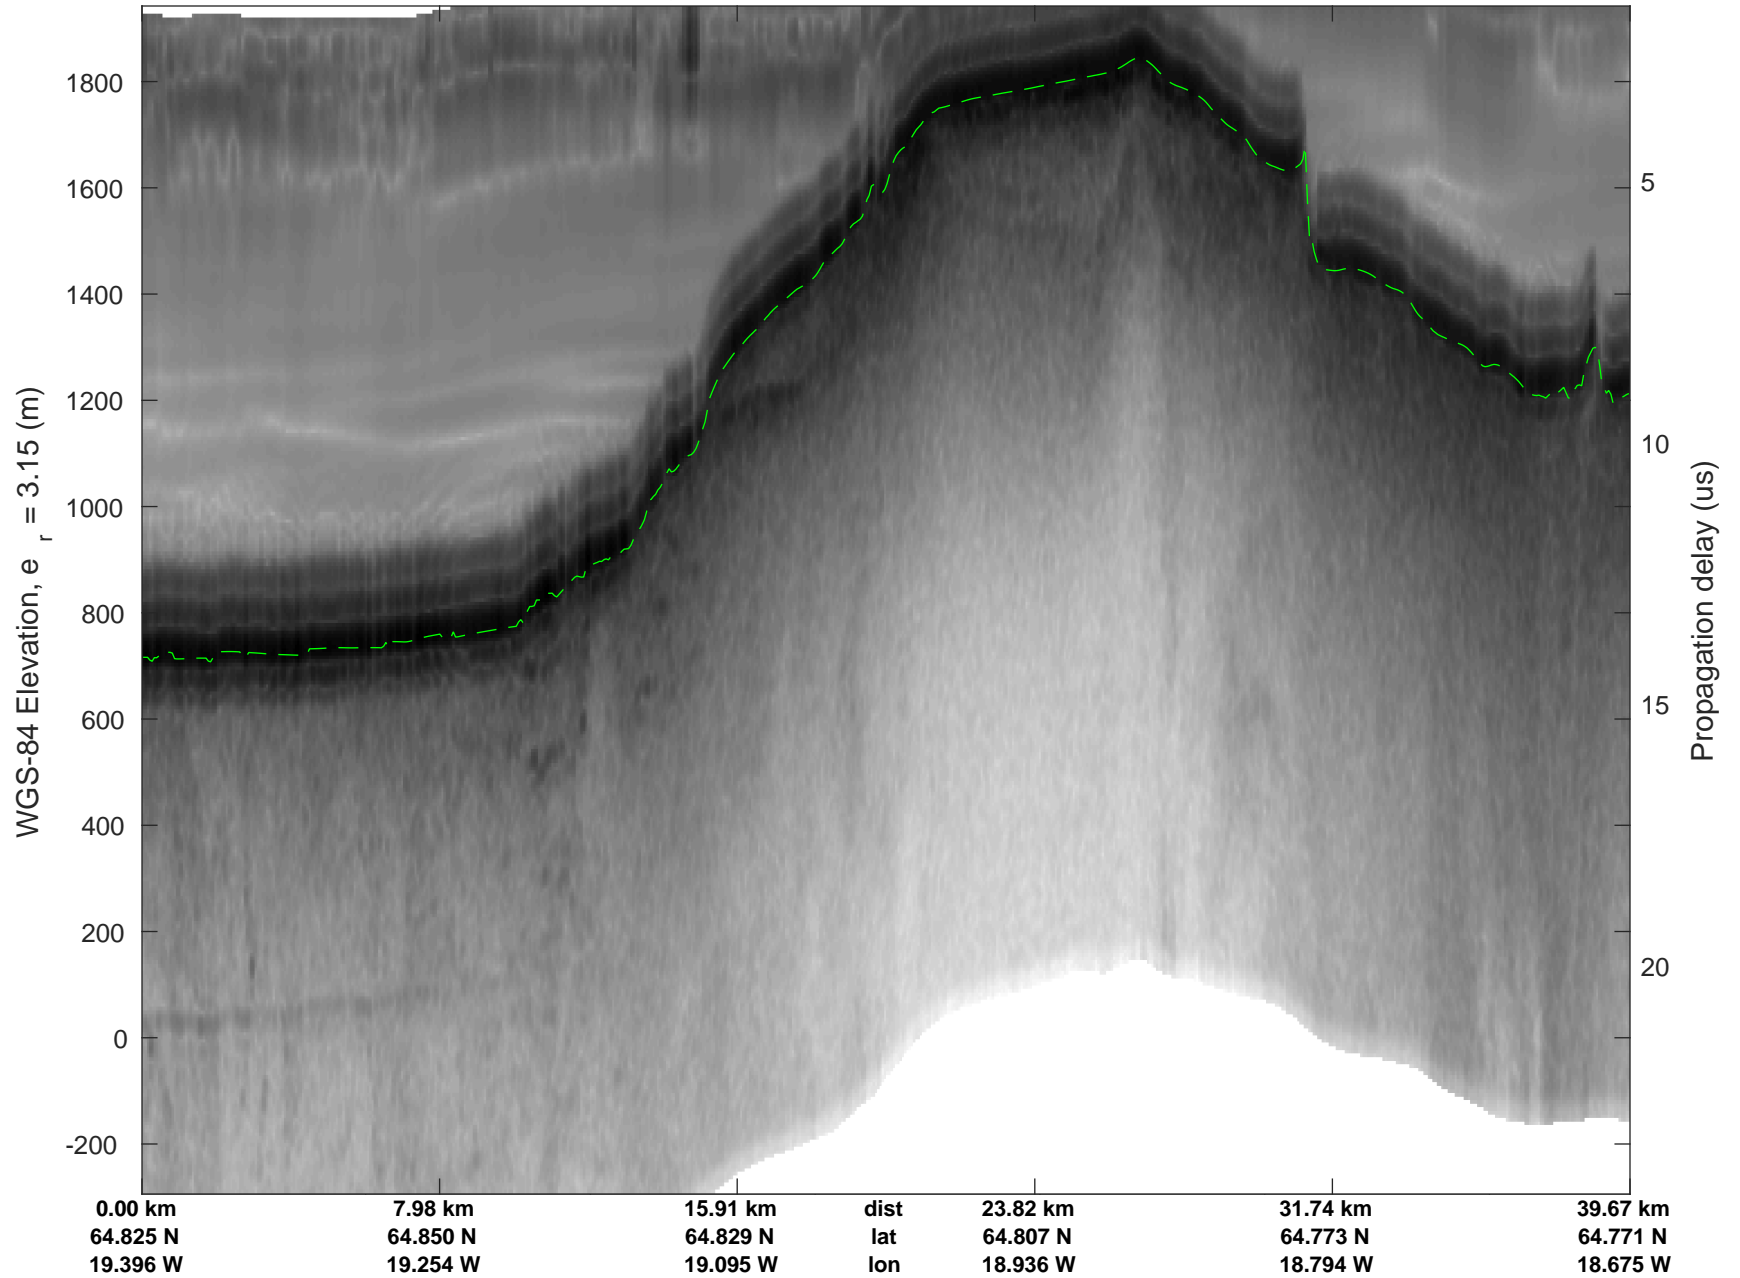

Hofsjokull, Iceland
20161101_01_001
Polar Stereograph 70N/-45E

rds 2016_Greenland_TOdtu: "Hofsjokull, Iceland" 20161101_01_001: 09:41:34.0 to 09:46:40.3 GPS

rds 2016_Greenland_TOdtu: "Hofsjokull, Iceland" 20161101_01_001: 09:41:34.0 to 09:46:40.3 GPS

Hofsjokull, Iceland
 20161101_01_002
 Polar Stereograph 70N/-45E

rds 2016_Greenland_TOdtu: "Hofsjokull, Iceland" 20161101_01_002: 09:46:41.4 to 09:56:56.1 GPS

rds 2016_Greenland_TOdtu: "Hofsjokull, Iceland" 20161101_01_002: 09:46:41.4 to 09:56:56.1 GPS

Hofsjokull, Iceland
 20161101_01_003
 Polar Stereograph 70N/-45E

rds 2016_Greenland_TOdtu: "Hofsjokull, Iceland" 20161101_01_003: 09:56:57.1 to 10:07:00.1 GPS

rds 2016_Greenland_TOdtu: "Hofsjokull, Iceland" 20161101_01_003: 09:56:57.1 to 10:07:00.1 GPS

Hofsjokull, Iceland
20161101_01_004
Polar Stereograph 70N/-45E

rds 2016_Greenland_TOdtu: "Hofsjokull, Iceland" 20161101_01_004: 10:07:01.2 to 10:09:38.7 GPS

rds 2016_Greenland_TOdtu: "Hofsjokull, Iceland" 20161101_01_004: 10:07:01.2 to 10:09:38.7 GPS