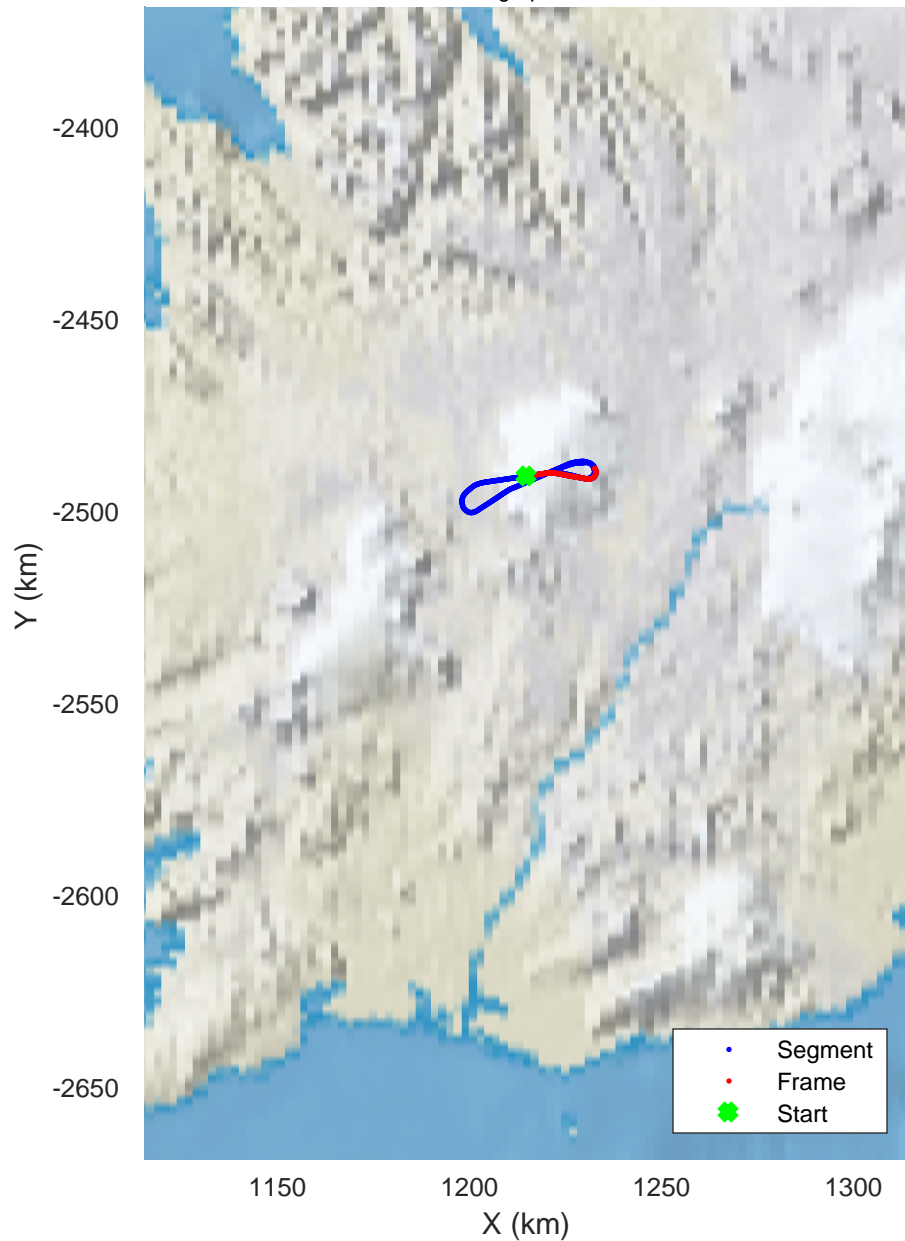

Hofsjokull, Iceland
20161101_01_001
Polar Stereograph 70N/-45E

rds 2016_Greenland_TOdtu: "Hofsjokull, Iceland" 20161101_01_001: 09:41:34.0 to 09:46:40.3 GPS

rds 2016_Greenland_TOdtu: "Hofsjokull, Iceland" 20161101_01_001: 09:41:34.0 to 09:46:40.3 GPS

Hofsjokull, Iceland
 20161101_01_002
 Polar Stereograph 70N/-45E

rds 2016_Greenland_TOdtu: "Hofsjokull, Iceland" 20161101_01_002: 09:46:41.4 to 09:56:56.1 GPS

rds 2016_Greenland_TOdtu: "Hofsjokull, Iceland" 20161101_01_002: 09:46:41.4 to 09:56:56.1 GPS

Hofsjokull, Iceland
 20161101_01_003
 Polar Stereograph 70N/-45E

rds 2016_Greenland_TOdtu: "Hofsjokull, Iceland" 20161101_01_003: 09:56:57.1 to 10:07:00.1 GPS

rds 2016_Greenland_TOdtu: "Hofsjokull, Iceland" 20161101_01_003: 09:56:57.1 to 10:07:00.1 GPS

Hofsjokull, Iceland
20161101_01_004
Polar Stereograph 70N/-45E

rds 2016_Greenland_TOdtu: "Hofsjokull, Iceland" 20161101_01_004: 10:07:01.2 to 10:09:38.7 GPS

rds 2016_Greenland_TOdtu: "Hofsjokull, Iceland" 20161101_01_004: 10:07:01.2 to 10:09:38.7 GPS