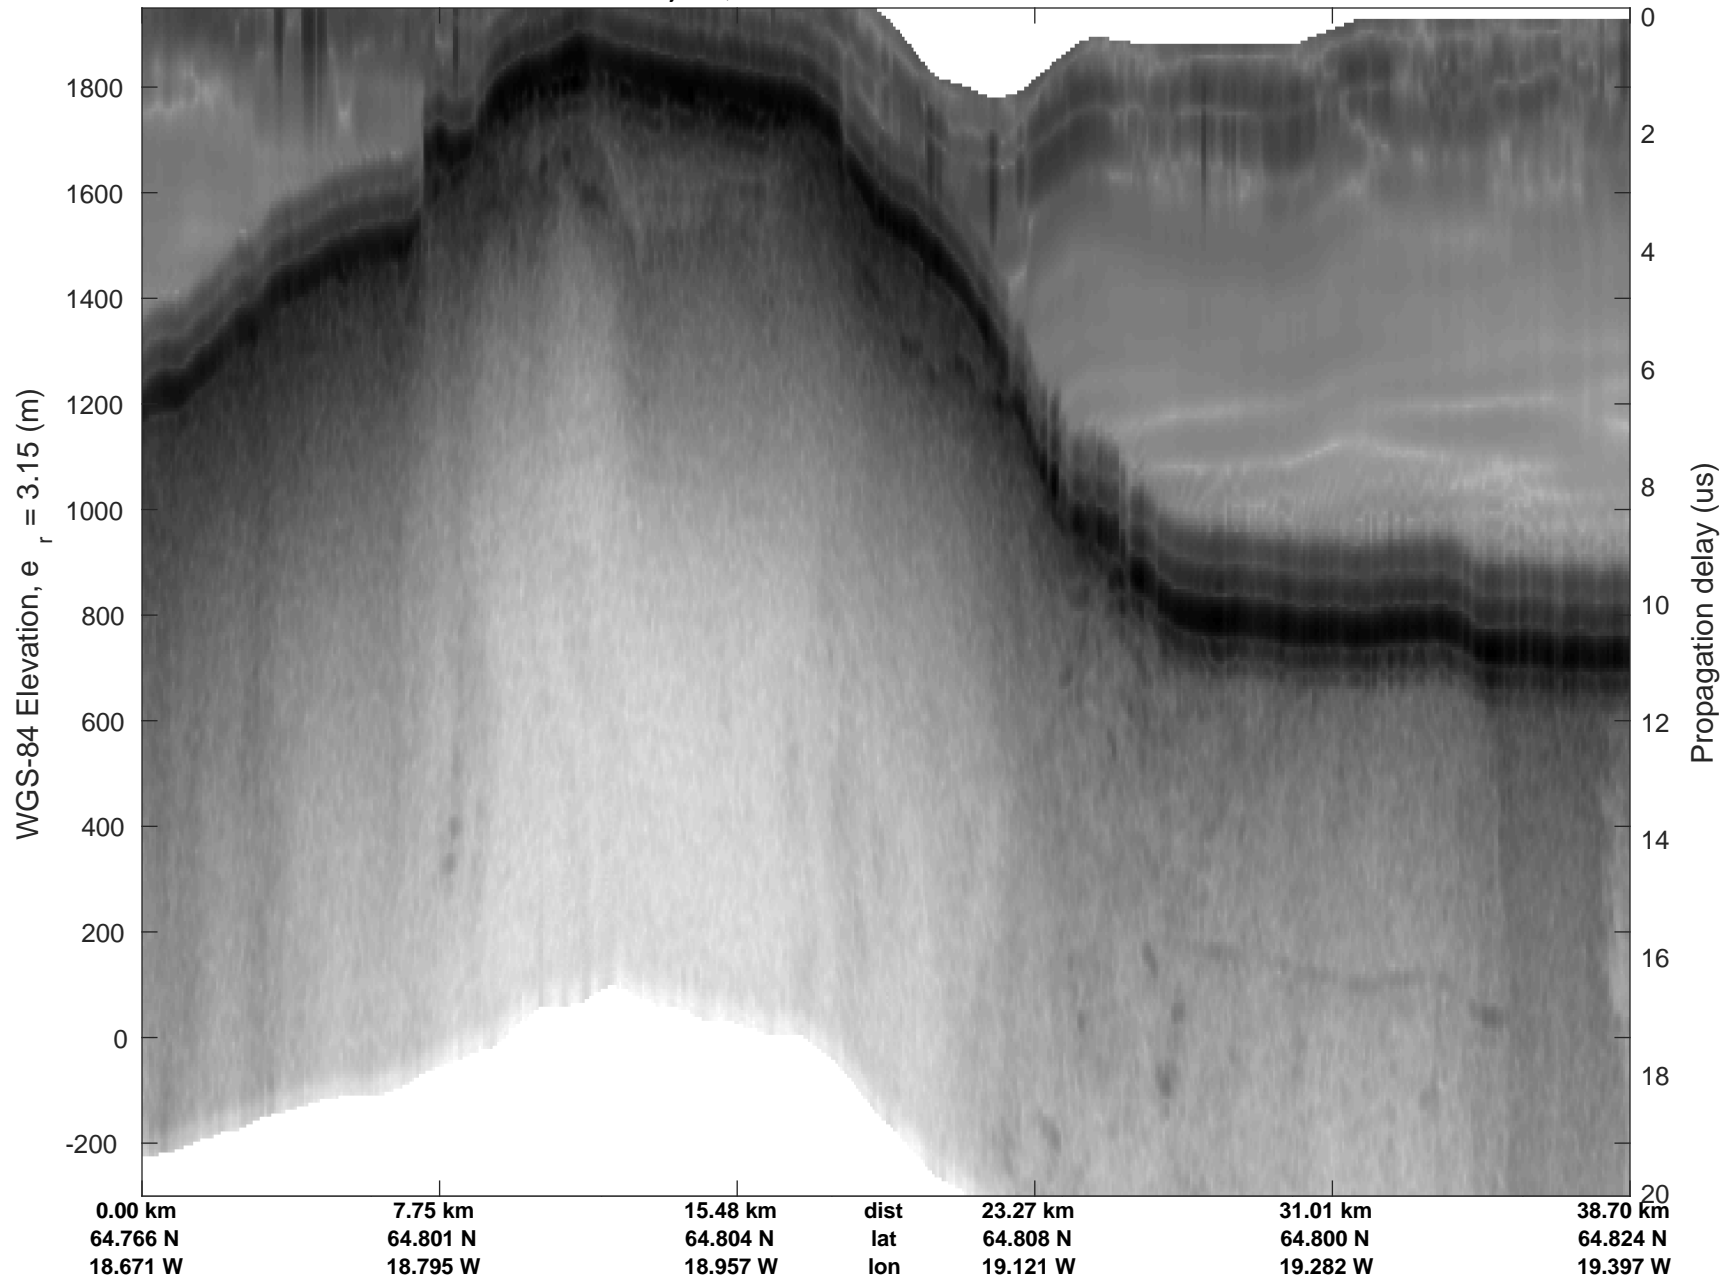

Hofsjokull, Iceland
20161101_01_001
Polar Stereograph 70N/-45E

rds 2016_Greenland_TOdtu: "Hofsjokull, Iceland" 20161101_01_001: 09:41:34.0 to 09:46:40.3 GPS

rds 2016_Greenland_TOdtu: "Hofsjokull, Iceland" 20161101_01_001: 09:41:34.0 to 09:46:40.3 GPS

Hofsjokull, Iceland
 20161101_01_002
 Polar Stereograph 70N/-45E

rds 2016_Greenland_TOdtu: "Hofsjokull, Iceland" 20161101_01_002: 09:46:41.4 to 09:56:56.1 GPS

rds 2016_Greenland_TOdtu: "Hofsjokull, Iceland" 20161101_01_002: 09:46:41.4 to 09:56:56.1 GPS

Hofsjokull, Iceland
 20161101_01_003
 Polar Stereograph 70N/-45E

rds 2016_Greenland_TOdtu: "Hofsjokull, Iceland" 20161101_01_003: 09:56:57.1 to 10:07:00.1 GPS

rds 2016_Greenland_TOdtu: "Hofsjokull, Iceland" 20161101_01_003: 09:56:57.1 to 10:07:00.1 GPS

Hofsjokull, Iceland
20161101_01_004
Polar Stereograph 70N/-45E

rds 2016_Greenland_TOdtu: "Hofsjokull, Iceland" 20161101_01_004: 10:07:01.2 to 10:09:38.7 GPS

rds 2016_Greenland_TOdtu: "Hofsjokull, Iceland" 20161101_01_004: 10:07:01.2 to 10:09:38.7 GPS