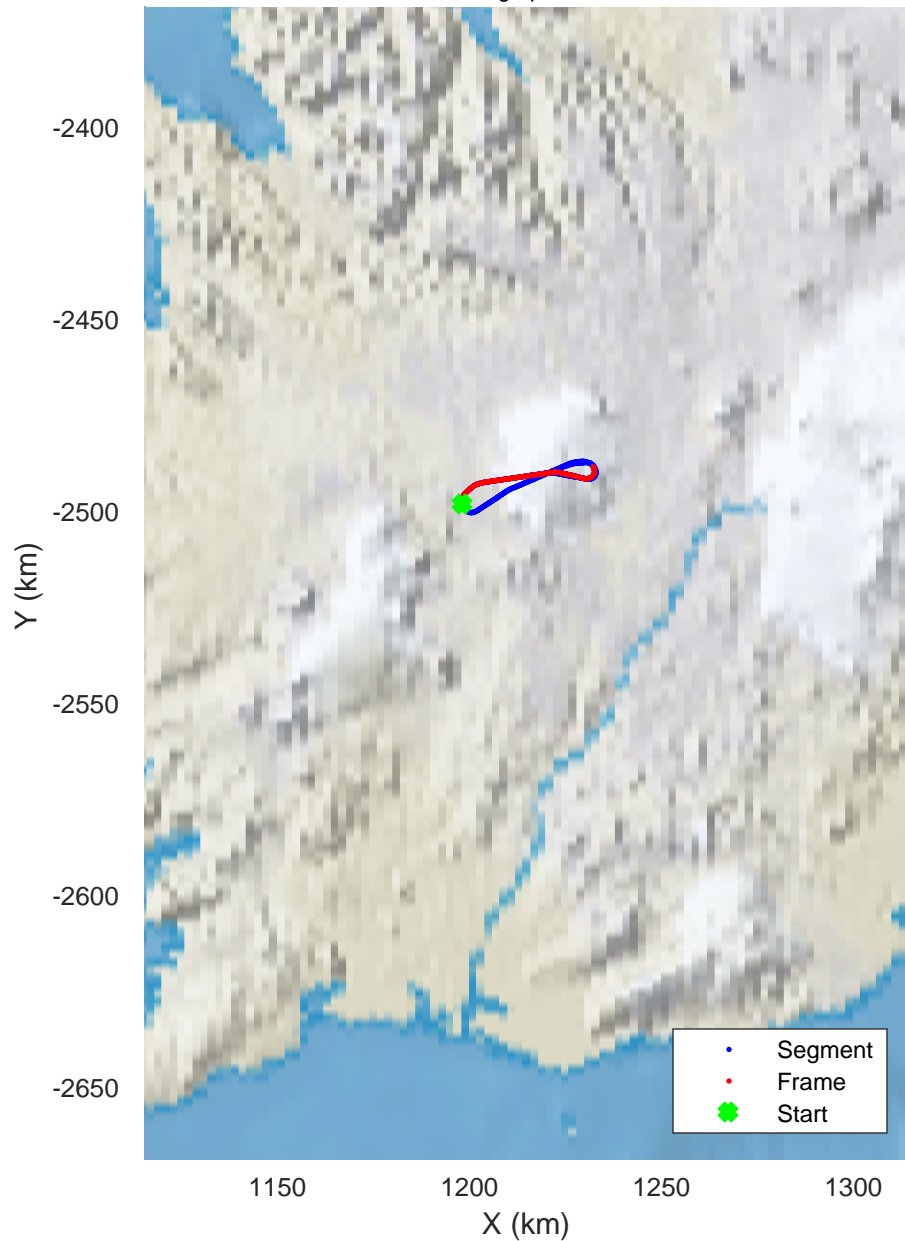

Hofsjokull, Iceland
20161101_01_001
Polar Stereograph 70N/-45E

rds 2016_Greenland_TOdtu: "Hofsjokull, Iceland" 20161101_01_001: 09:41:34.0 to 09:46:40.3 GPS

rds 2016_Greenland_TOdtu: "Hofsjokull, Iceland" 20161101_01_001: 09:41:34.0 to 09:46:40.3 GPS

Hofsjokull, Iceland
 20161101_01_002
 Polar Stereograph 70N/-45E

rds 2016_Greenland_TOdtu: "Hofsjokull, Iceland" 20161101_01_002: 09:46:41.4 to 09:56:56.1 GPS

rds 2016_Greenland_TOdtu: "Hofsjokull, Iceland" 20161101_01_002: 09:46:41.4 to 09:56:56.1 GPS

Hofsjokull, Iceland
 20161101_01_003
 Polar Stereograph 70N/-45E

rds 2016_Greenland_TOdtu: "Hofsjokull, Iceland" 20161101_01_003: 09:56:57.1 to 10:07:00.1 GPS

rds 2016_Greenland_TOdtu: "Hofsjokull, Iceland" 20161101_01_003: 09:56:57.1 to 10:07:00.1 GPS

Hofsjokull, Iceland
20161101_01_004
Polar Stereograph 70N/-45E

rds 2016_Greenland_TOdtu: "Hofsjokull, Iceland" 20161101_01_004: 10:07:01.2 to 10:09:38.7 GPS

rds 2016_Greenland_TOdtu: "Hofsjokull, Iceland" 20161101_01_004: 10:07:01.2 to 10:09:38.7 GPS