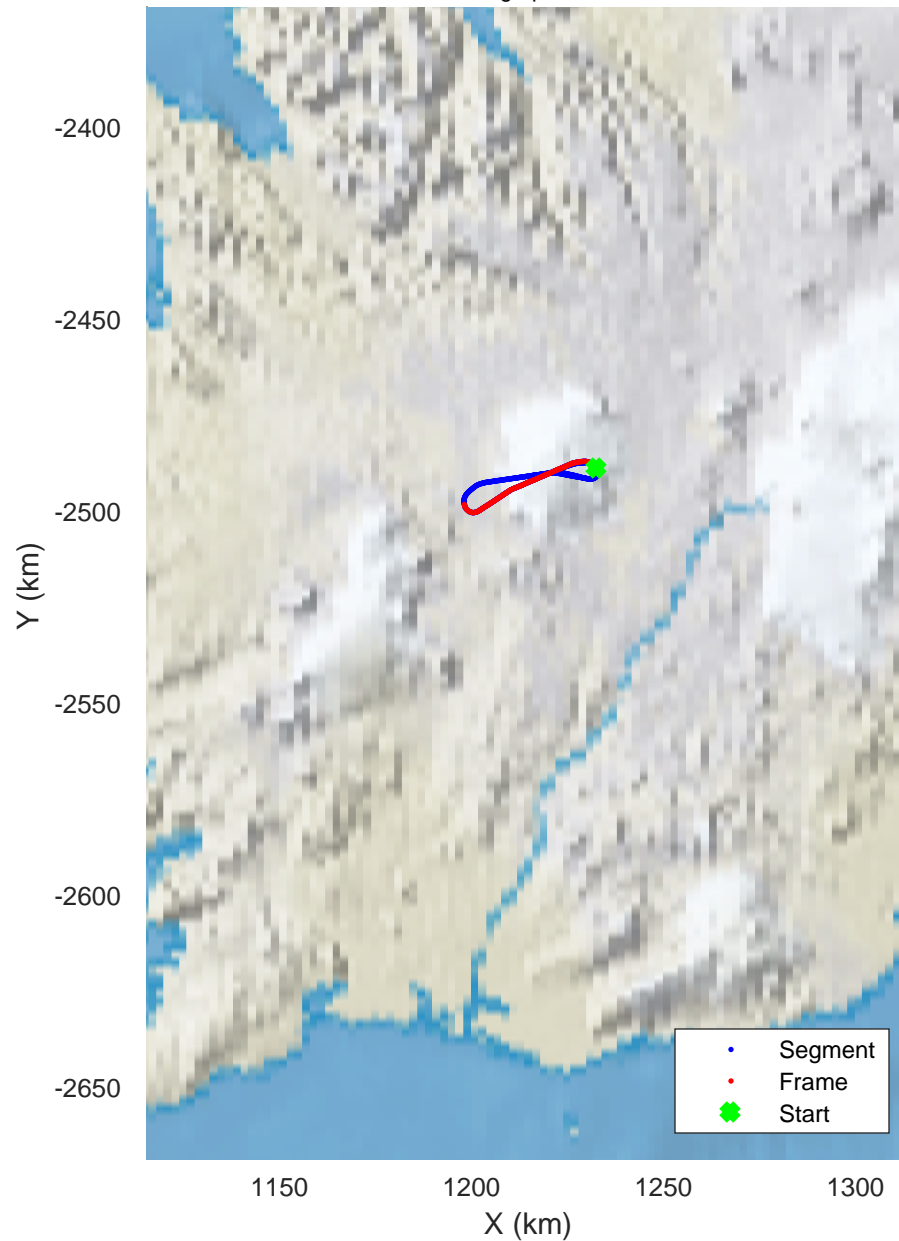

Hofsjokull, Iceland
20161101_01_001
Polar Stereograph 70N/-45E

rds 2016_Greenland_TOdtu: "Hofsjokull, Iceland" 20161101_01_001: 09:41:34.0 to 09:46:40.3 GPS

rds 2016_Greenland_TOdtu: "Hofsjokull, Iceland" 20161101_01_001: 09:41:34.0 to 09:46:40.3 GPS

Hofsjokull, Iceland
 20161101_01_002
 Polar Stereograph 70N/-45E

rds 2016_Greenland_TOdtu: "Hofsjokull, Iceland" 20161101_01_002: 09:46:41.4 to 09:56:56.1 GPS

rds 2016_Greenland_TOdtu: "Hofsjokull, Iceland" 20161101_01_002: 09:46:41.4 to 09:56:56.1 GPS

Hofsjokull, Iceland
 20161101_01_003
 Polar Stereograph 70N/-45E

rds 2016_Greenland_TOdtu: "Hofsjokull, Iceland" 20161101_01_003: 09:56:57.1 to 10:07:00.1 GPS

rds 2016_Greenland_TOdtu: "Hofsjokull, Iceland" 20161101_01_003: 09:56:57.1 to 10:07:00.1 GPS

Hofsjokull, Iceland
20161101_01_004
Polar Stereograph 70N/-45E

rds 2016_Greenland_TOdtu: "Hofsjokull, Iceland" 20161101_01_004: 10:07:01.2 to 10:09:38.7 GPS

rds 2016_Greenland_TOdtu: "Hofsjokull, Iceland" 20161101_01_004: 10:07:01.2 to 10:09:38.7 GPS