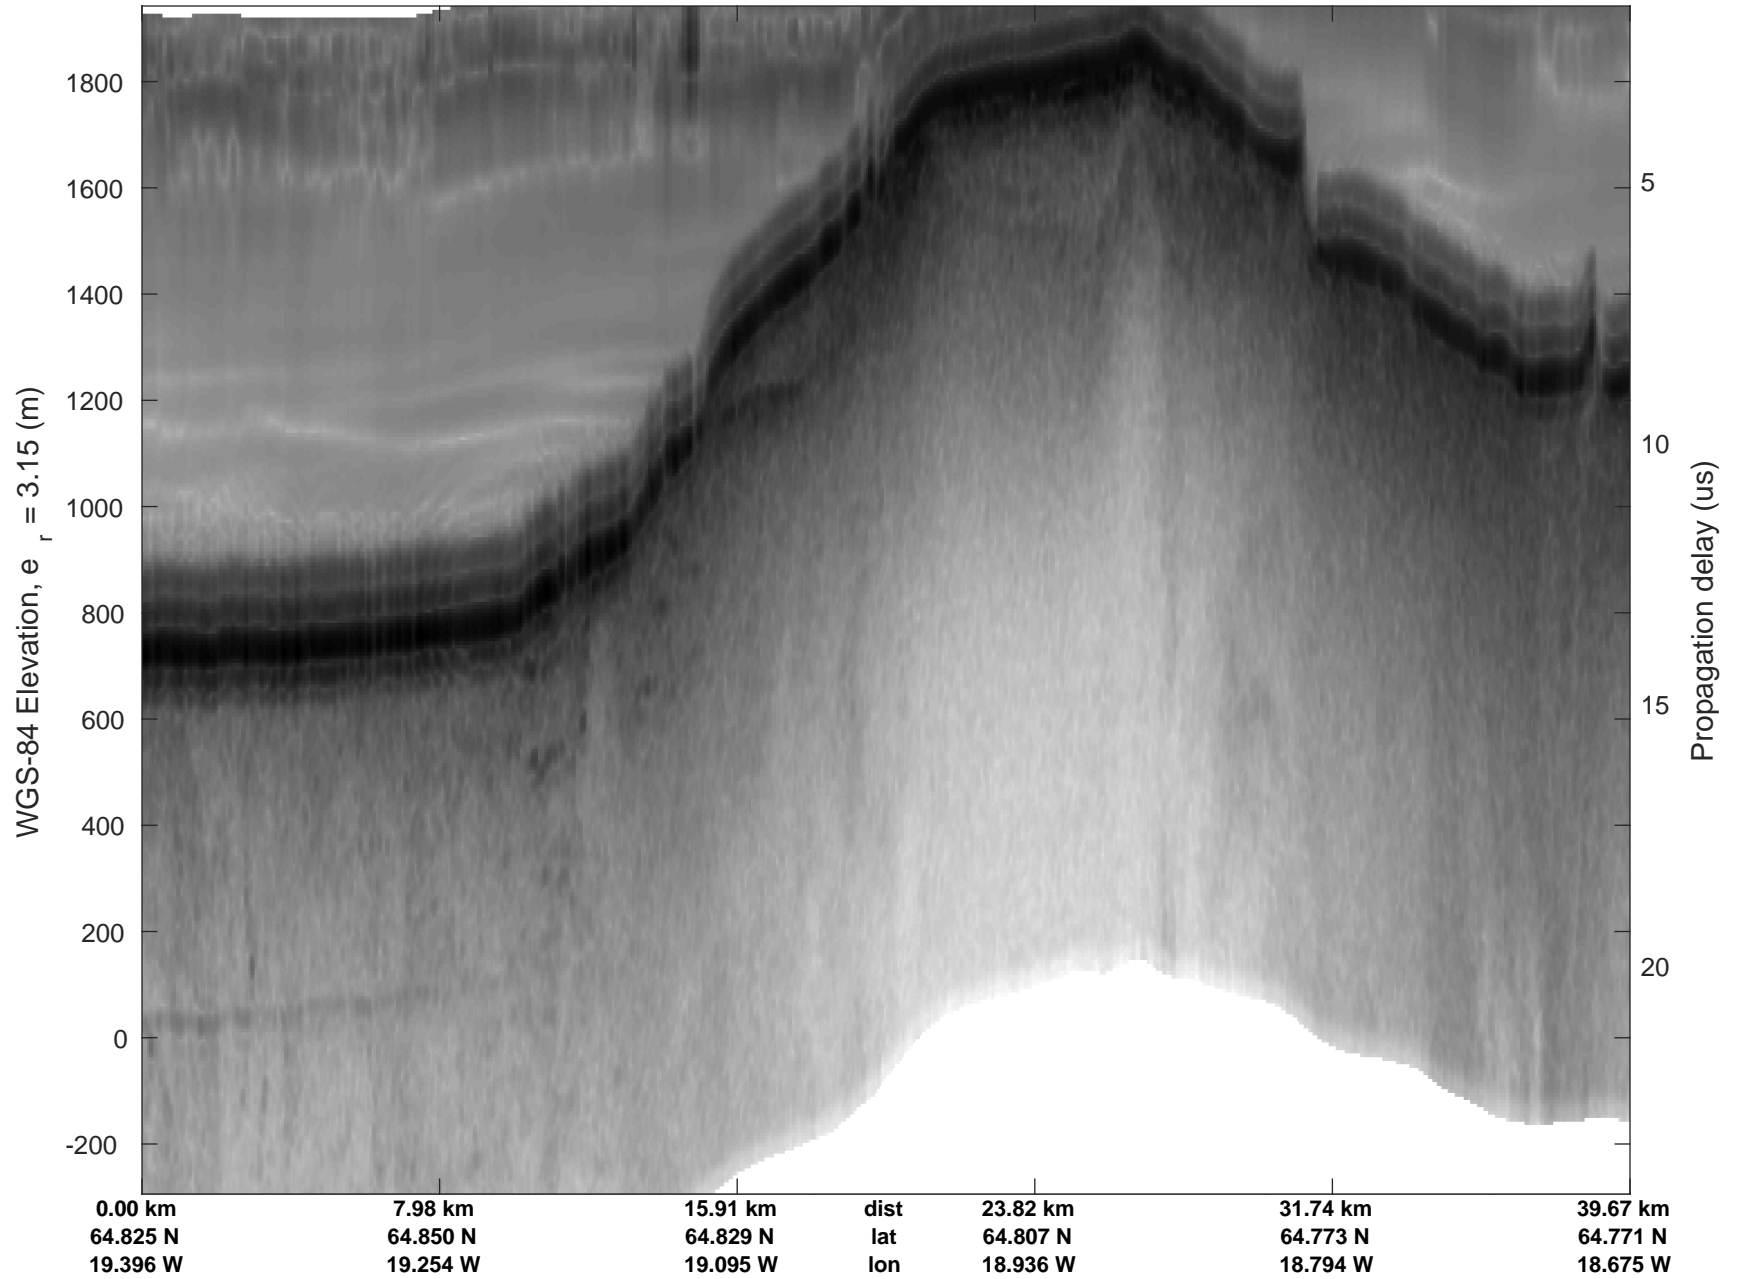

Hofsjokull, Iceland
20161101_01_001
Polar Stereograph 70N/-45E

rds 2016_Greenland_TOdtu: "Hofsjokull, Iceland" 20161101_01_001: 09:41:34.0 to 09:46:40.3 GPS

rds 2016_Greenland_TOdtu: "Hofsjokull, Iceland" 20161101_01_001: 09:41:34.0 to 09:46:40.3 GPS

Hofsjokull, Iceland
 20161101_01_002
 Polar Stereograph 70N/-45E

rds 2016_Greenland_TOdtu: "Hofsjokull, Iceland" 20161101_01_002: 09:46:41.4 to 09:56:56.1 GPS

rds 2016_Greenland_TOdtu: "Hofsjokull, Iceland" 20161101_01_002: 09:46:41.4 to 09:56:56.1 GPS

Hofsjokull, Iceland
 20161101_01_003
 Polar Stereograph 70N/-45E

rds 2016_Greenland_TOdtu: "Hofsjokull, Iceland" 20161101_01_003: 09:56:57.1 to 10:07:00.1 GPS

rds 2016_Greenland_TOdtu: "Hofsjokull, Iceland" 20161101_01_003: 09:56:57.1 to 10:07:00.1 GPS

Hofsjokull, Iceland
20161101_01_004
Polar Stereograph 70N/-45E

rds 2016_Greenland_TOdtu: "Hofsjokull, Iceland" 20161101_01_004: 10:07:01.2 to 10:09:38.7 GPS

rds 2016_Greenland_TOdtu: "Hofsjokull, Iceland" 20161101_01_004: 10:07:01.2 to 10:09:38.7 GPS