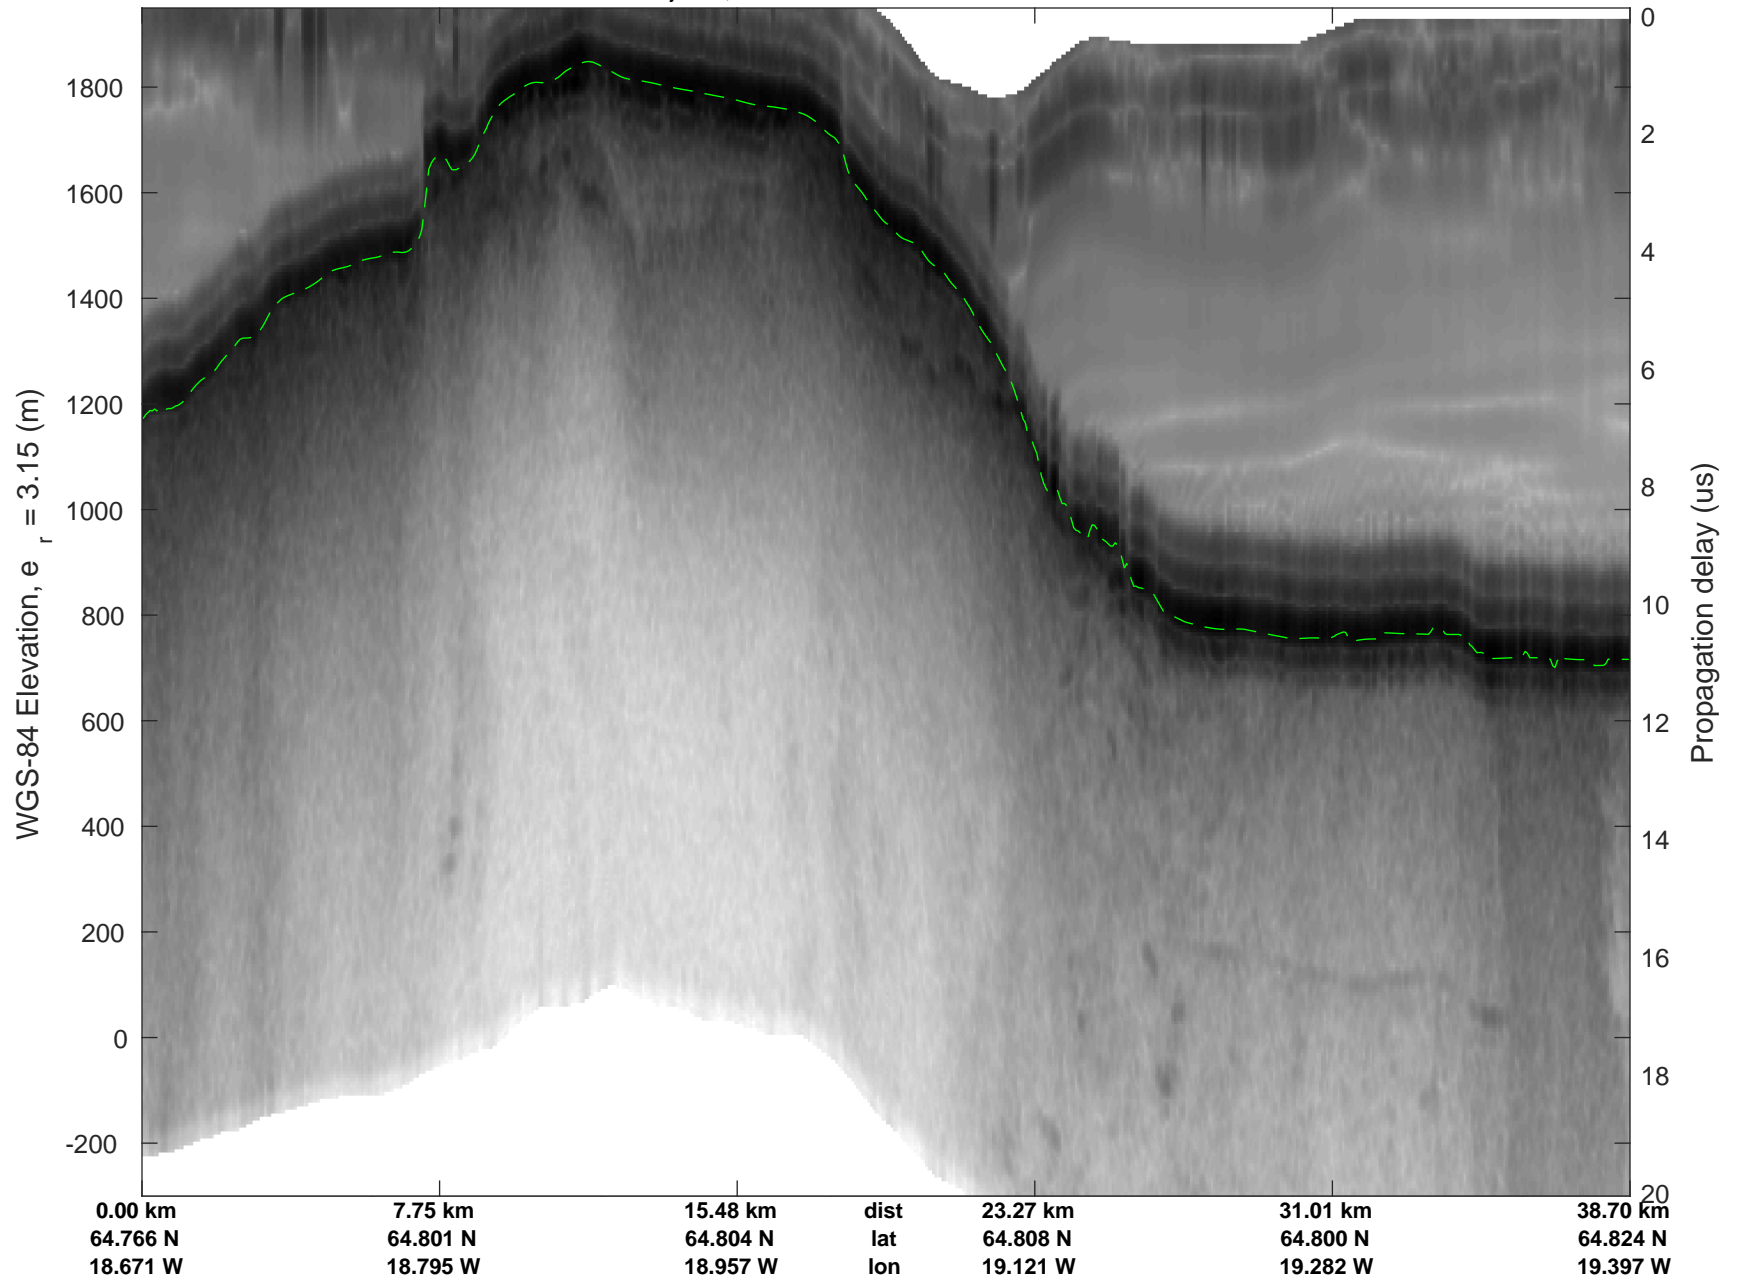

Hofsjokull, Iceland
20161101_01_001
Polar Stereograph 70N/-45E

rds 2016_Greenland_TOdtu: "Hofsjokull, Iceland" 20161101_01_001: 09:41:34.0 to 09:46:40.3 GPS

rds 2016_Greenland_TOdtu: "Hofsjokull, Iceland" 20161101_01_001: 09:41:34.0 to 09:46:40.3 GPS

Hofsjokull, Iceland
 20161101_01_002
 Polar Stereograph 70N/-45E

rds 2016_Greenland_TOdtu: "Hofsjokull, Iceland" 20161101_01_002: 09:46:41.4 to 09:56:56.1 GPS

rds 2016_Greenland_TOdtu: "Hofsjokull, Iceland" 20161101_01_002: 09:46:41.4 to 09:56:56.1 GPS

Hofsjokull, Iceland
 20161101_01_003
 Polar Stereograph 70N/-45E

rds 2016_Greenland_TOdtu: "Hofsjokull, Iceland" 20161101_01_003: 09:56:57.1 to 10:07:00.1 GPS

rds 2016_Greenland_TOdtu: "Hofsjokull, Iceland" 20161101_01_003: 09:56:57.1 to 10:07:00.1 GPS

Hofsjokull, Iceland
20161101_01_004
Polar Stereograph 70N/-45E

rds 2016_Greenland_TOdtu: "Hofsjokull, Iceland" 20161101_01_004: 10:07:01.2 to 10:09:38.7 GPS

rds 2016_Greenland_TOdtu: "Hofsjokull, Iceland" 20161101_01_004: 10:07:01.2 to 10:09:38.7 GPS