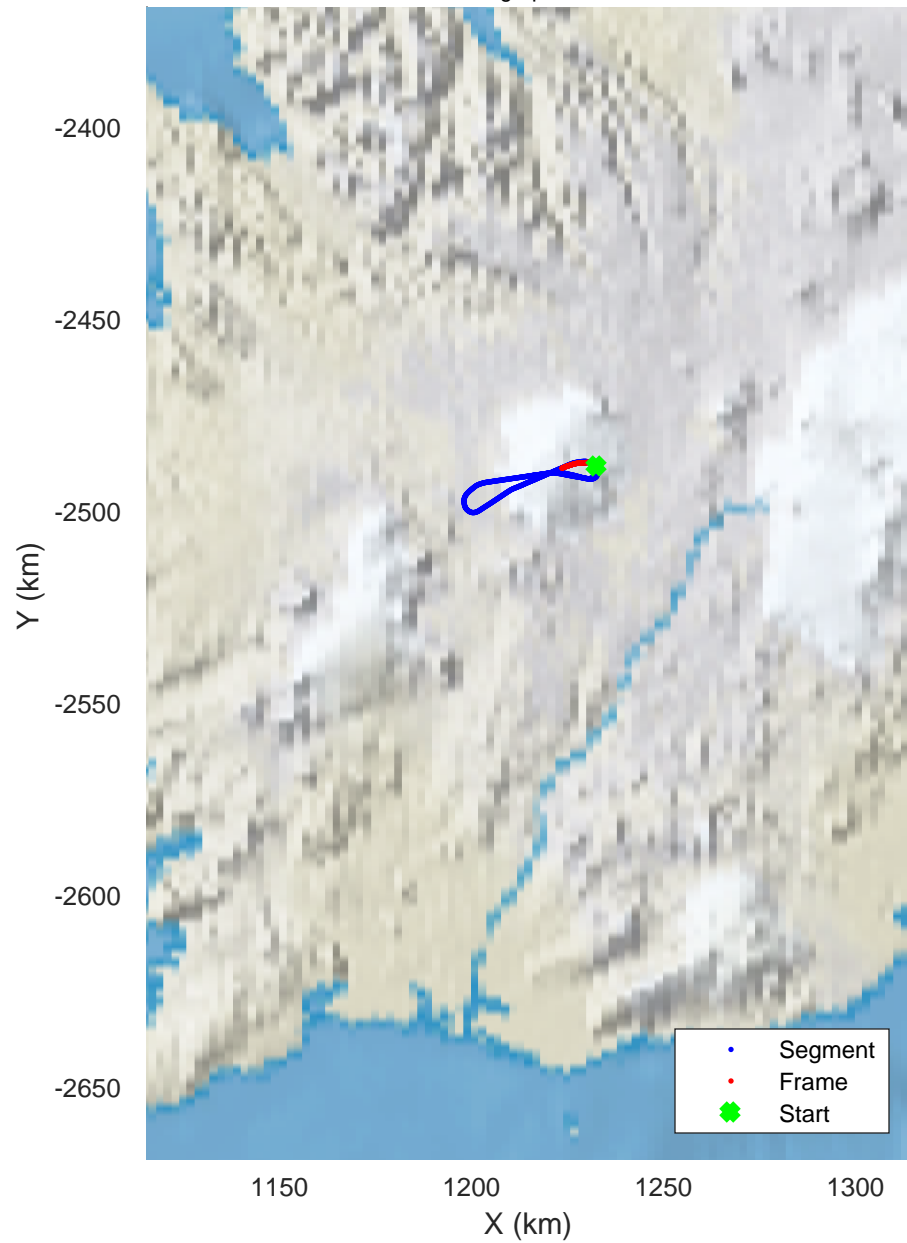

Hofsjokull, Iceland
20161101_01_001
Polar Stereograph 70N/-45E

rds 2016_Greenland_TOdtu: "Hofsjokull, Iceland" 20161101_01_001: 09:41:34.0 to 09:46:40.3 GPS

rds 2016_Greenland_TOdtu: "Hofsjokull, Iceland" 20161101_01_001: 09:41:34.0 to 09:46:40.3 GPS

Hofsjokull, Iceland
 20161101_01_002
 Polar Stereograph 70N/-45E

rds 2016_Greenland_TOdtu: "Hofsjokull, Iceland" 20161101_01_002: 09:46:41.4 to 09:56:56.1 GPS

rds 2016_Greenland_TOdtu: "Hofsjokull, Iceland" 20161101_01_002: 09:46:41.4 to 09:56:56.1 GPS

Hofsjokull, Iceland
 20161101_01_003
 Polar Stereograph 70N/-45E

rds 2016_Greenland_TOdtu: "Hofsjokull, Iceland" 20161101_01_003: 09:56:57.1 to 10:07:00.1 GPS

rds 2016_Greenland_TOdtu: "Hofsjokull, Iceland" 20161101_01_003: 09:56:57.1 to 10:07:00.1 GPS

Hofsjokull, Iceland
20161101_01_004
Polar Stereograph 70N/-45E

rds 2016_Greenland_TOdtu: "Hofsjokull, Iceland" 20161101_01_004: 10:07:01.2 to 10:09:38.7 GPS

rds 2016_Greenland_TOdtu: "Hofsjokull, Iceland" 20161101_01_004: 10:07:01.2 to 10:09:38.7 GPS