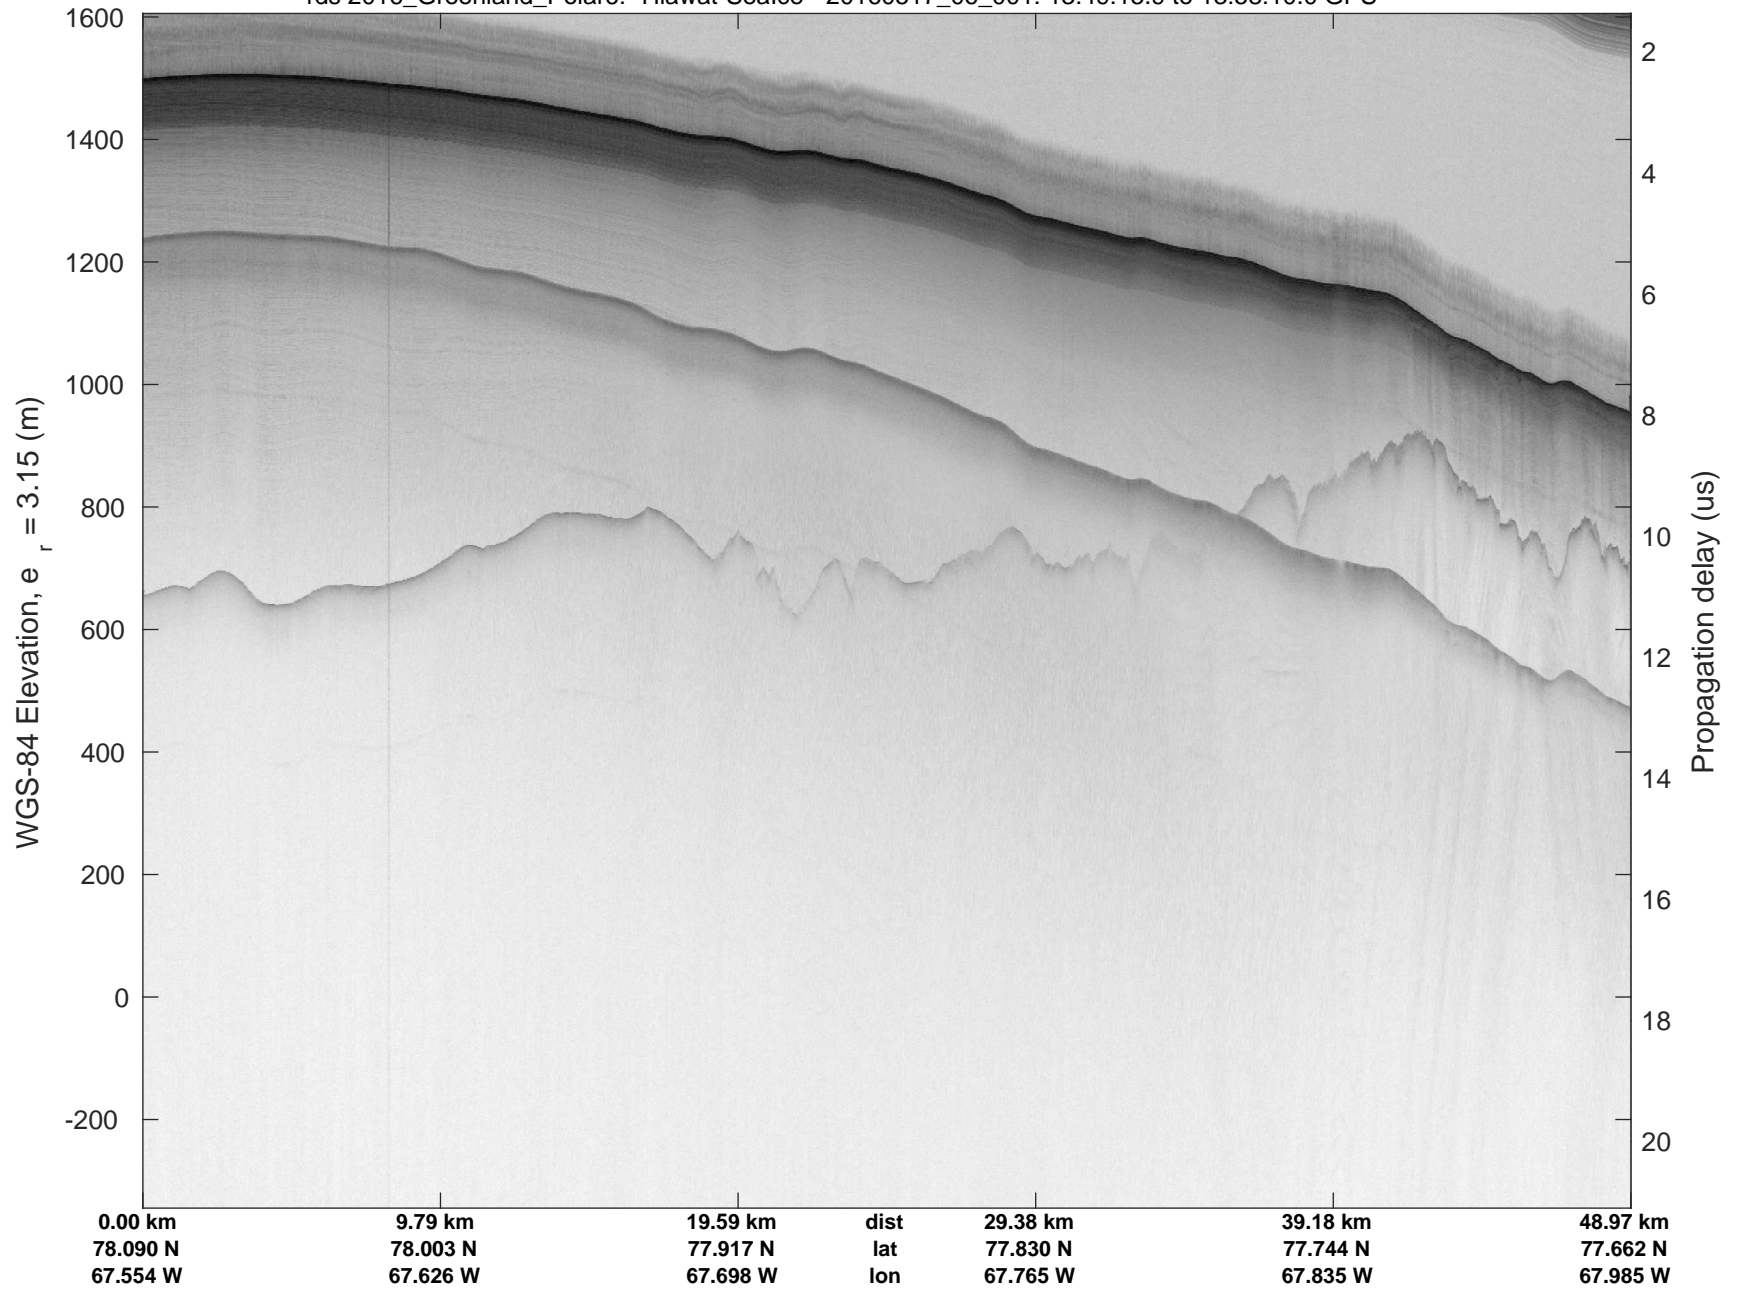

Hiawat-Sealce
20160517_06_001
Polar Stereograph 70N/-45E

rds 2016_Greenland_Polar6: "Hiawat-Sealce" 20160517_06_001: 13:49:15.9 to 13:58:10.0 GPS

rds 2016_Greenland_Polar6: "Hiawat-Sealce" 20160517_06_001: 13:49:15.9 to 13:58:10.0 GPS