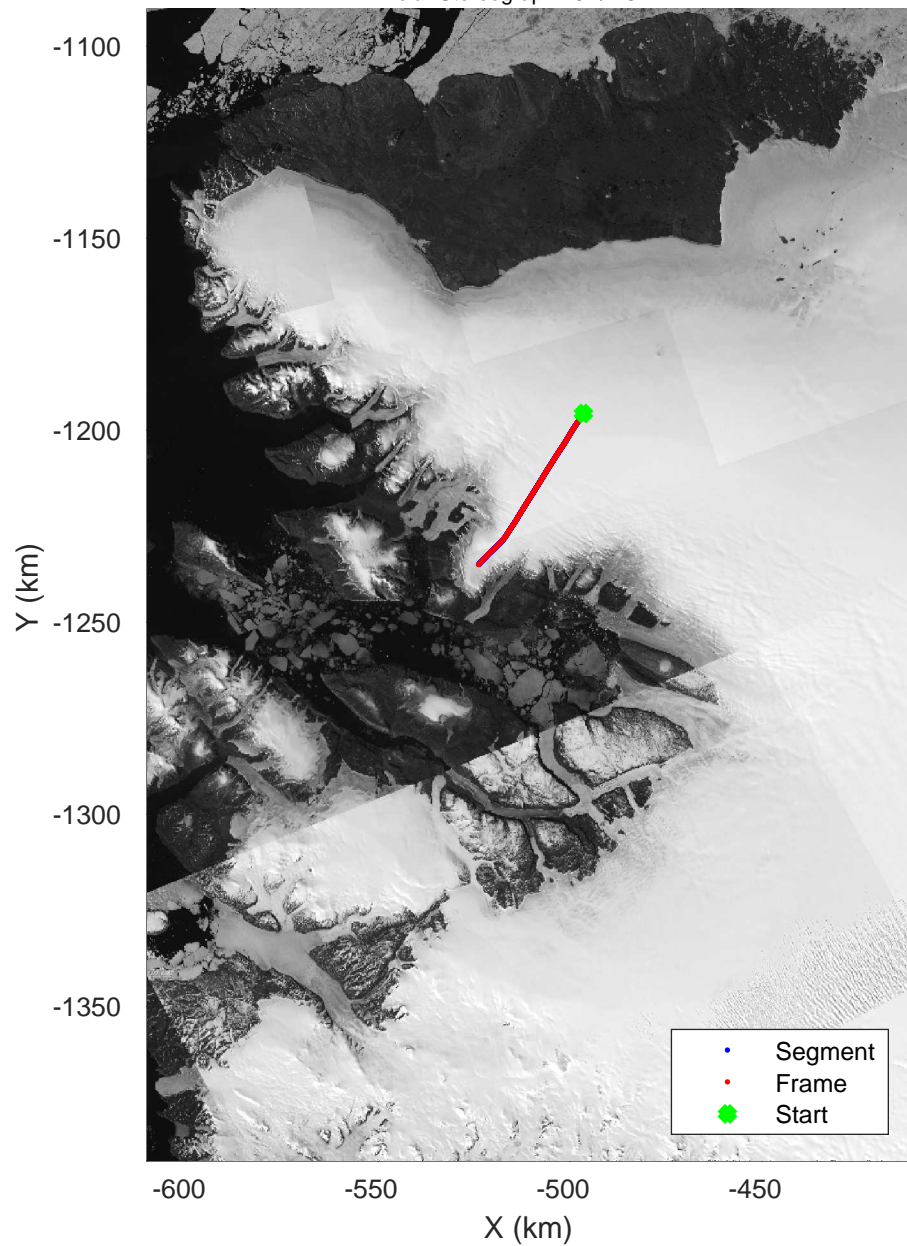

Hiawat-Sealce
20160517_06_001
Polar Stereograph 70N/-45E

rds 2016_Greenland_Polar6: "Hiawat-Sealce" 20160517_06_001: 13:49:15.9 to 13:58:10.0 GPS

rds 2016_Greenland_Polar6: "Hiawat-Sealce" 20160517_06_001: 13:49:15.9 to 13:58:10.0 GPS