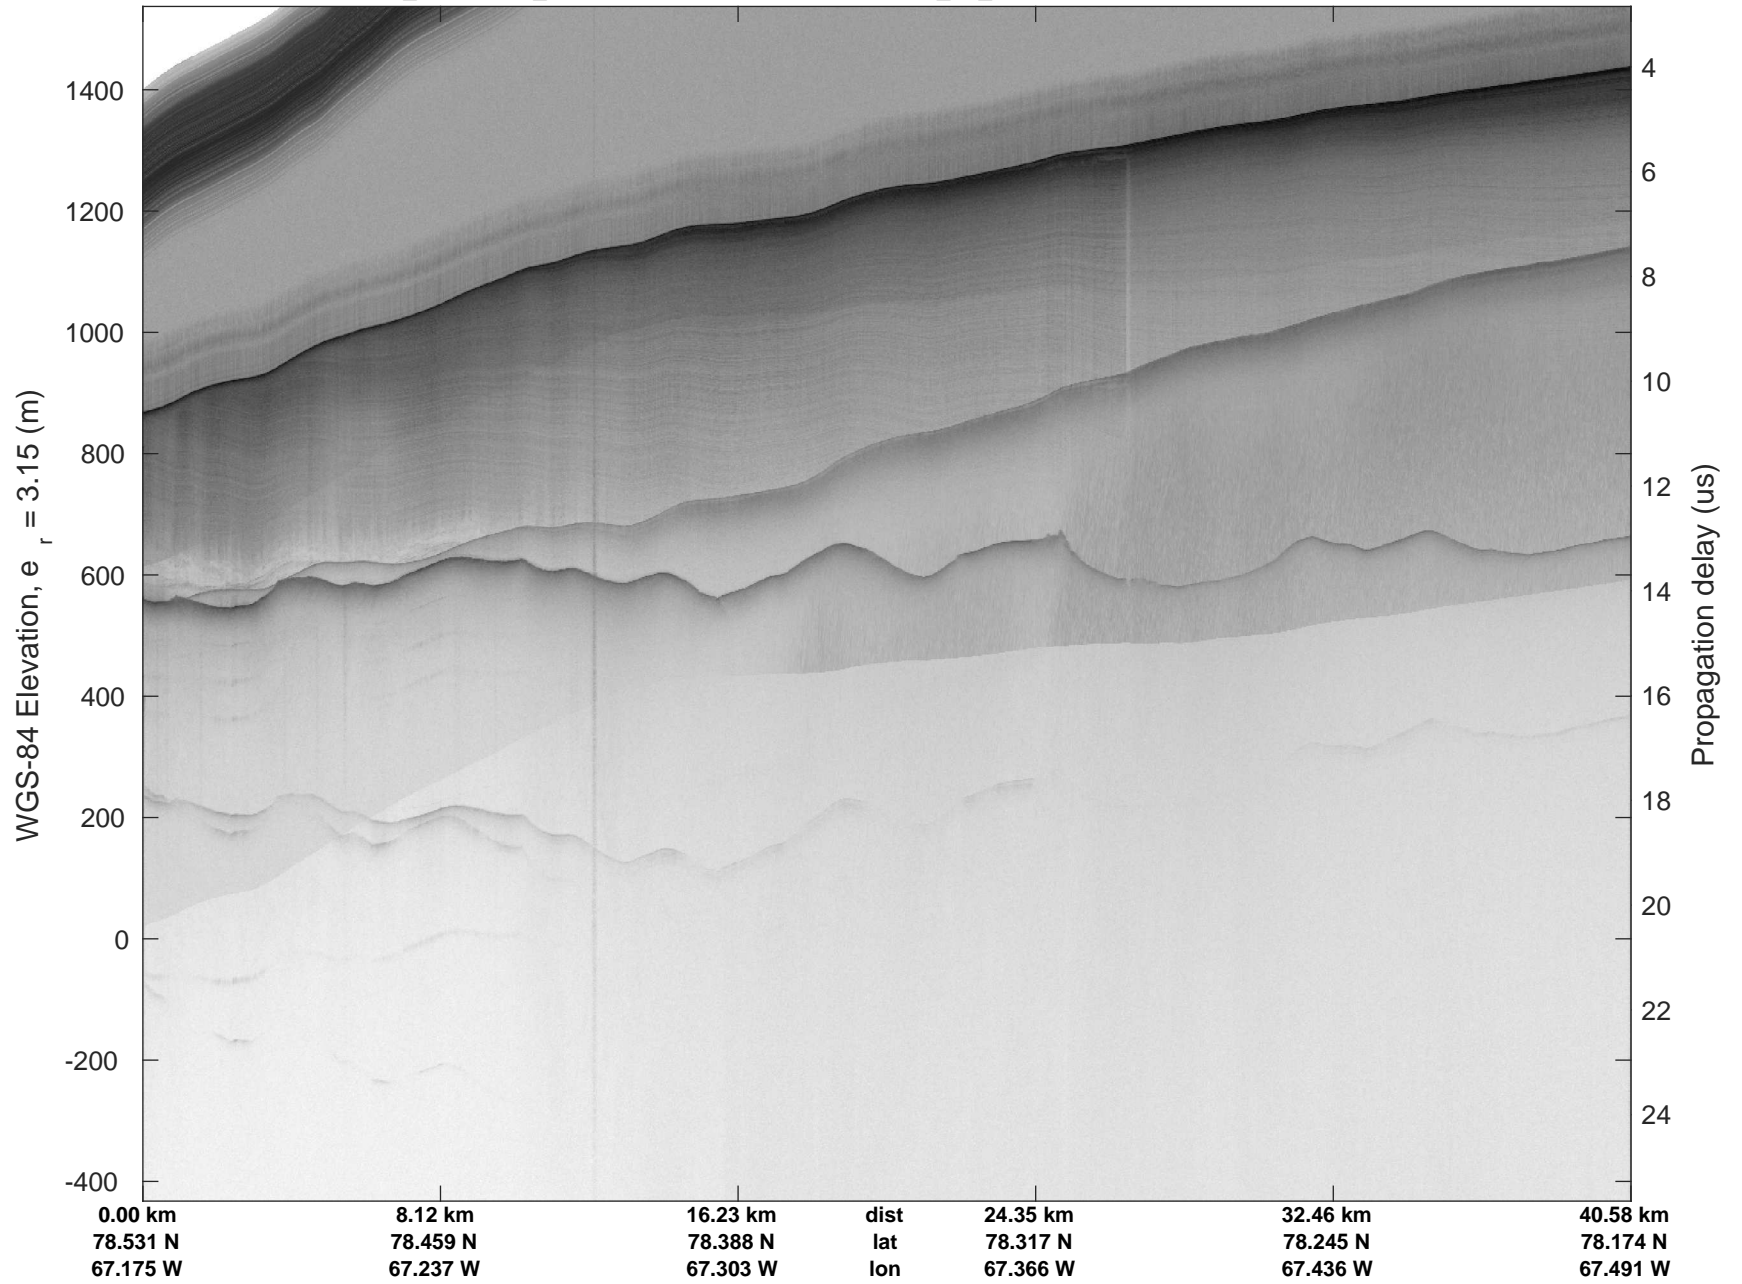

rds 2016_Greenland_Polar6: "Hiawat-Sealce" 20160517_04_001: 13:39:32.8 to 13:47:32.8 GPS

rds 2016_Greenland_Polar6: "Hiawat-Sealce" 20160517_04_001: 13:39:32.8 to 13:47:32.8 GPS