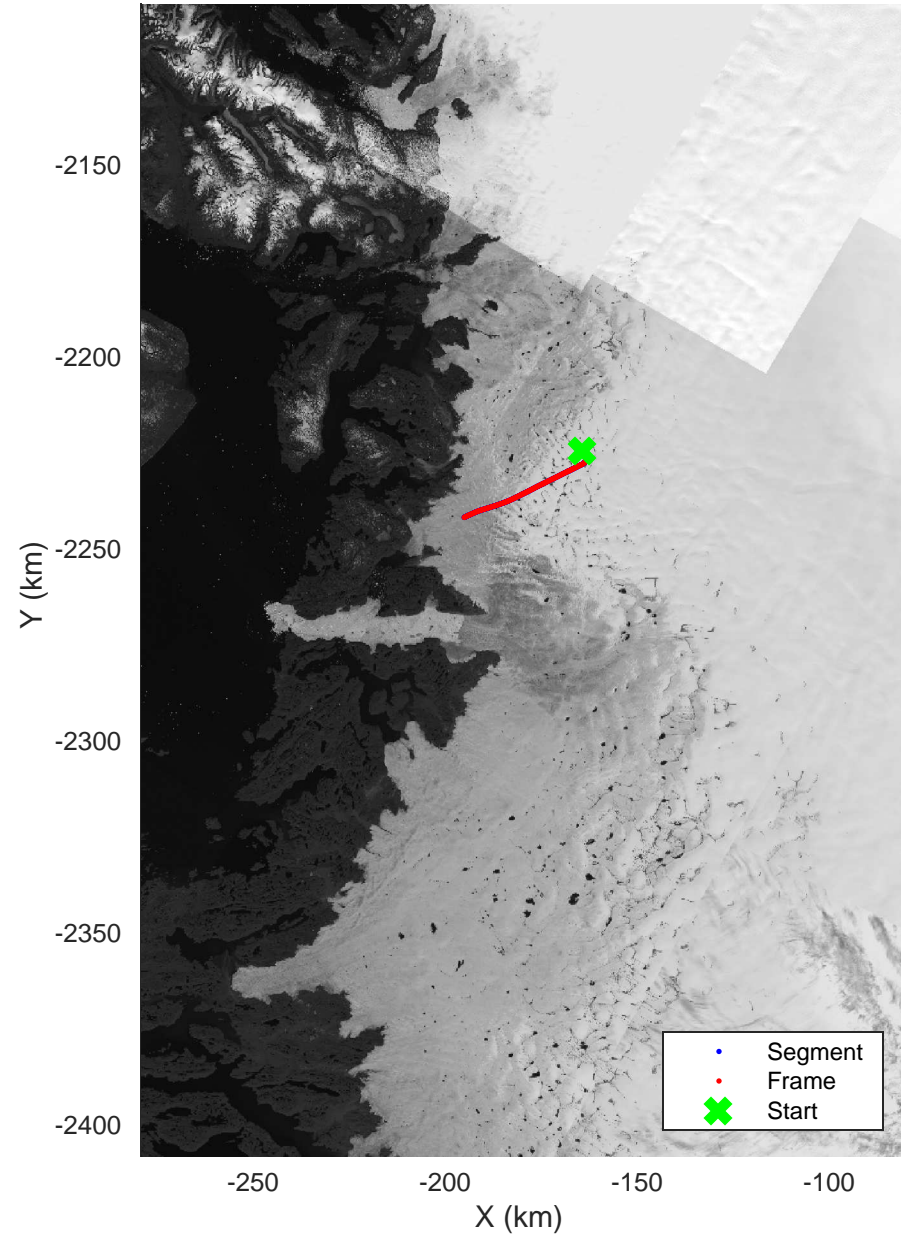

Uummannaq-Swiss Camp
20160426_05_001
Polar Stereograph 70N/-45E

mcords5 2016_Greenland_Polar6: "Ummannaq-Swiss Camp" 20160426_05_001: 15:21:24.4 to 15:29:14.5 GPS