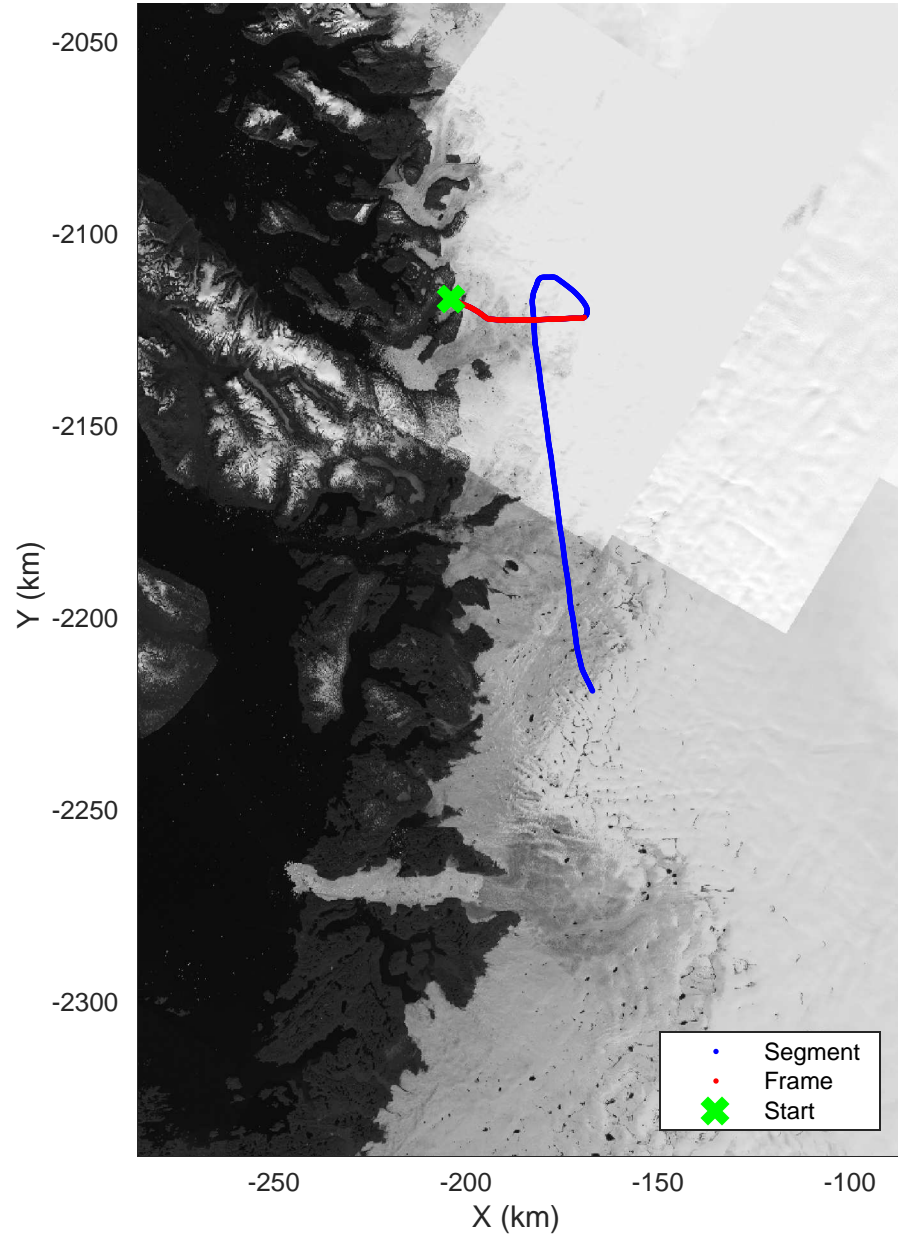

Uummannaq-Swiss Camp
20160426_03_001
Polar Stereograph 70N/-45E

mcords5 2016_Greenland_Polar6: "Uummannaq-Swiss Camp" 20160426_03_001: 14:43:24.1 to 14:52:23.1 GPS

Uummannaq-Swiss Camp
 20160426_03_002
 Polar Stereograph 70N/-45E

mcords5 2016_Greenland_Polar6: "Uummanaq-Swiss Camp" 20160426_03_002: 14:52:24.5 to 14:56:38.1 GPS

Uummannaq-Swiss Camp
20160426_03_003
Polar Stereograph 70N/-45E

mcords5 2016_Greenland_Polar6: "Uummanaq-Swiss Camp" 20160426_03_003: 14:56:39.3 to 15:07:11.0 GPS

Uummannaq-Swiss Camp
20160426_03_004
Polar Stereograph 70N/-45E

mcords5 2016_Greenland_Polar6: "Uummanaq-Swiss Camp" 20160426_03_004: 15:07:12.6 to 15:20:05.8 GPS