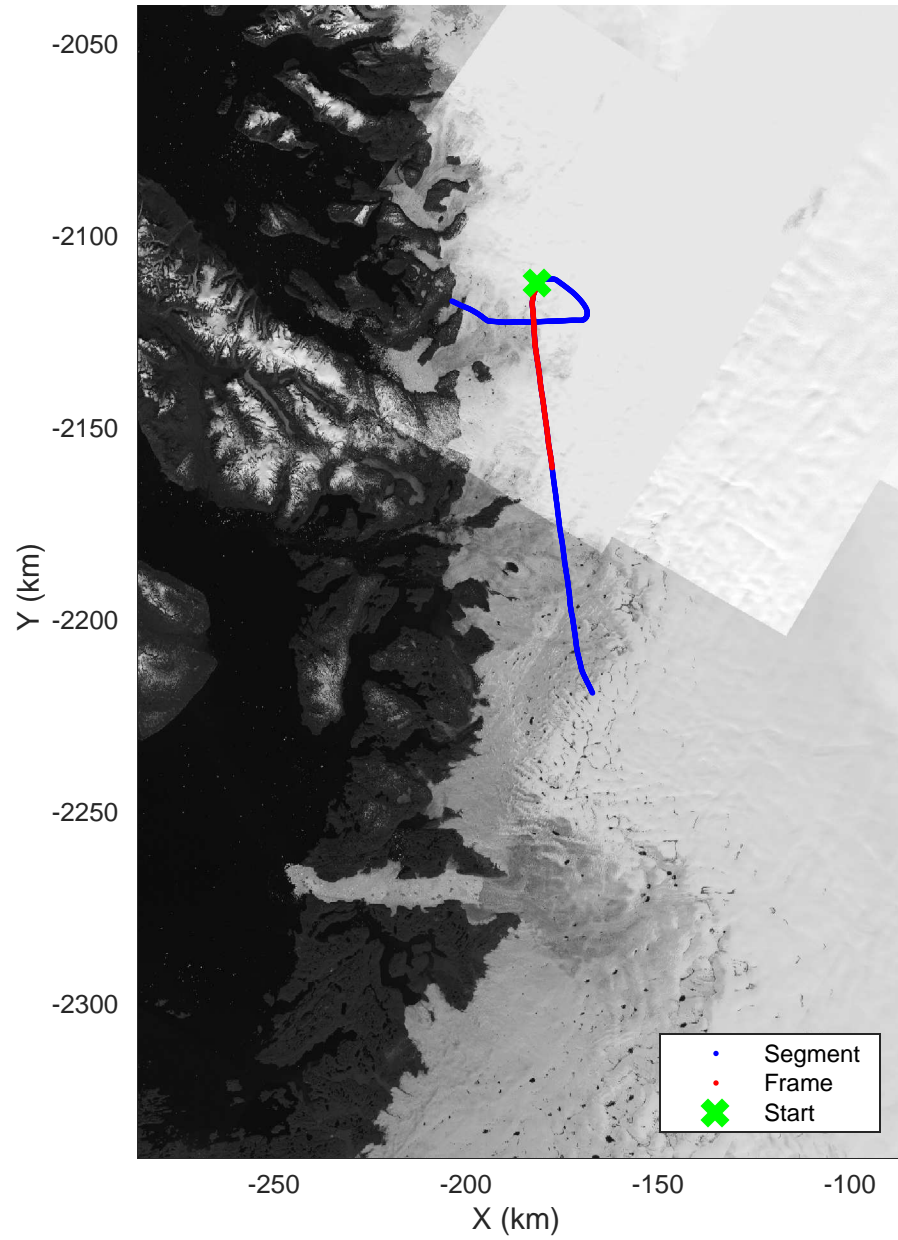

Uummannaq-Swiss Camp
20160426_03_001
Polar Stereograph 70N/-45E

mcords5 2016_Greenland_Polar6: "Uummannaq-Swiss Camp" 20160426_03_001: 14:43:24.1 to 14:52:23.1 GPS

Uummannaq-Swiss Camp
 20160426_03_002
 Polar Stereograph 70N/-45E

mcords5 2016_Greenland_Polar6: "Uummanaq-Swiss Camp" 20160426_03_002: 14:52:24.5 to 14:56:38.1 GPS

Uummannaq-Swiss Camp
20160426_03_003
Polar Stereograph 70N/-45E

mcords5 2016_Greenland_Polar6: "Uummanaq-Swiss Camp" 20160426_03_003: 14:56:39.3 to 15:07:11.0 GPS

Uummannaq-Swiss Camp
20160426_03_004
Polar Stereograph 70N/-45E

mcords5 2016_Greenland_Polar6: "Uummanaq-Swiss Camp" 20160426_03_004: 15:07:12.6 to 15:20:05.8 GPS