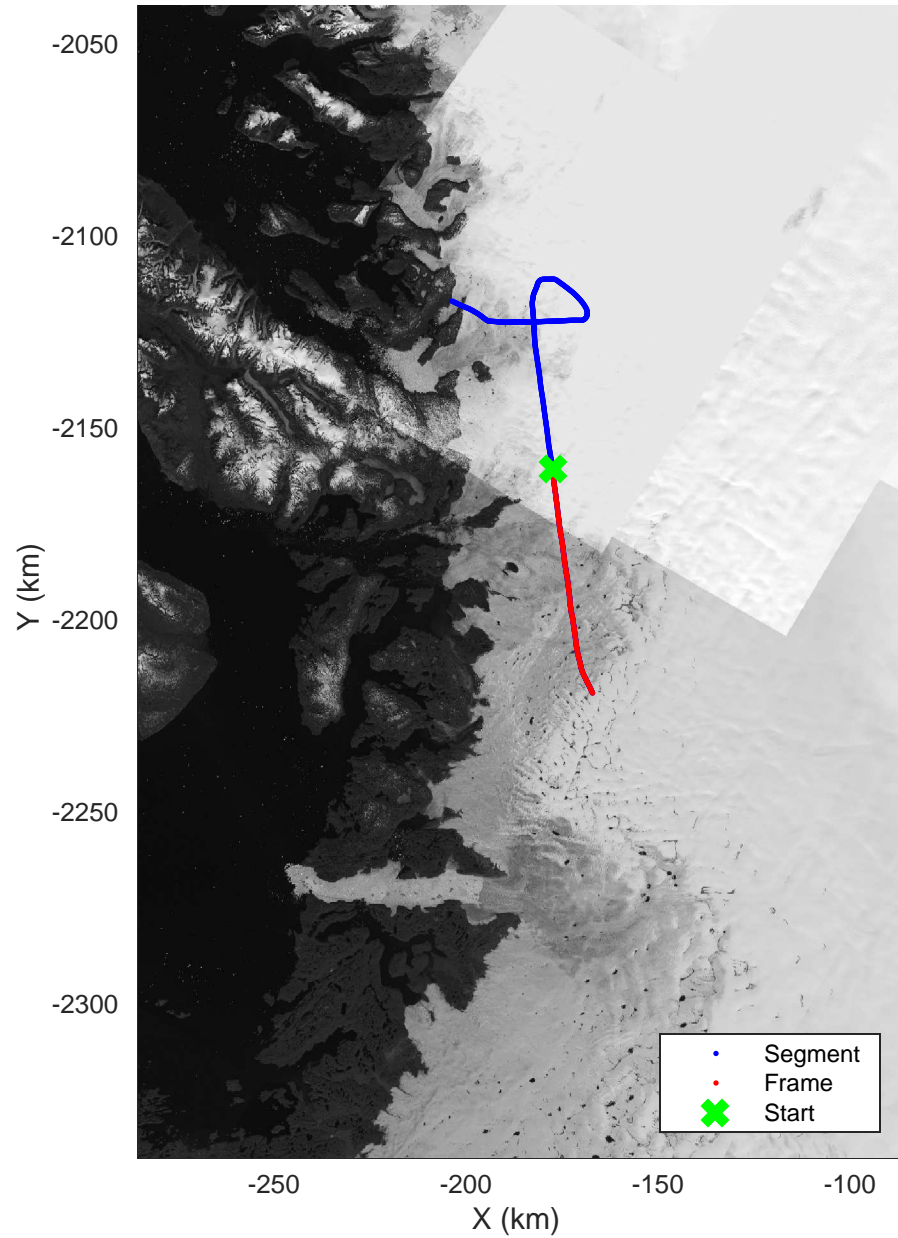

mcords5 2016_Greenland_Polar6: "Uummanaq-Swiss Camp" 20160426_03_002: 14:52:24.5 to 14:56:38.1 GPS

Uummannaq-Swiss Camp
20160426_03_003
Polar Stereograph 70N/-45E

mcords5 2016_Greenland_Polar6: "Uummanaq-Swiss Camp" 20160426_03_003: 14:56:39.3 to 15:07:11.0 GPS

Uummannaq-Swiss Camp
20160426_03_004
Polar Stereograph 70N/-45E

mcords5 2016_Greenland_Polar6: "Uummanaq-Swiss Camp" 20160426_03_004: 15:07:12.6 to 15:20:05.8 GPS