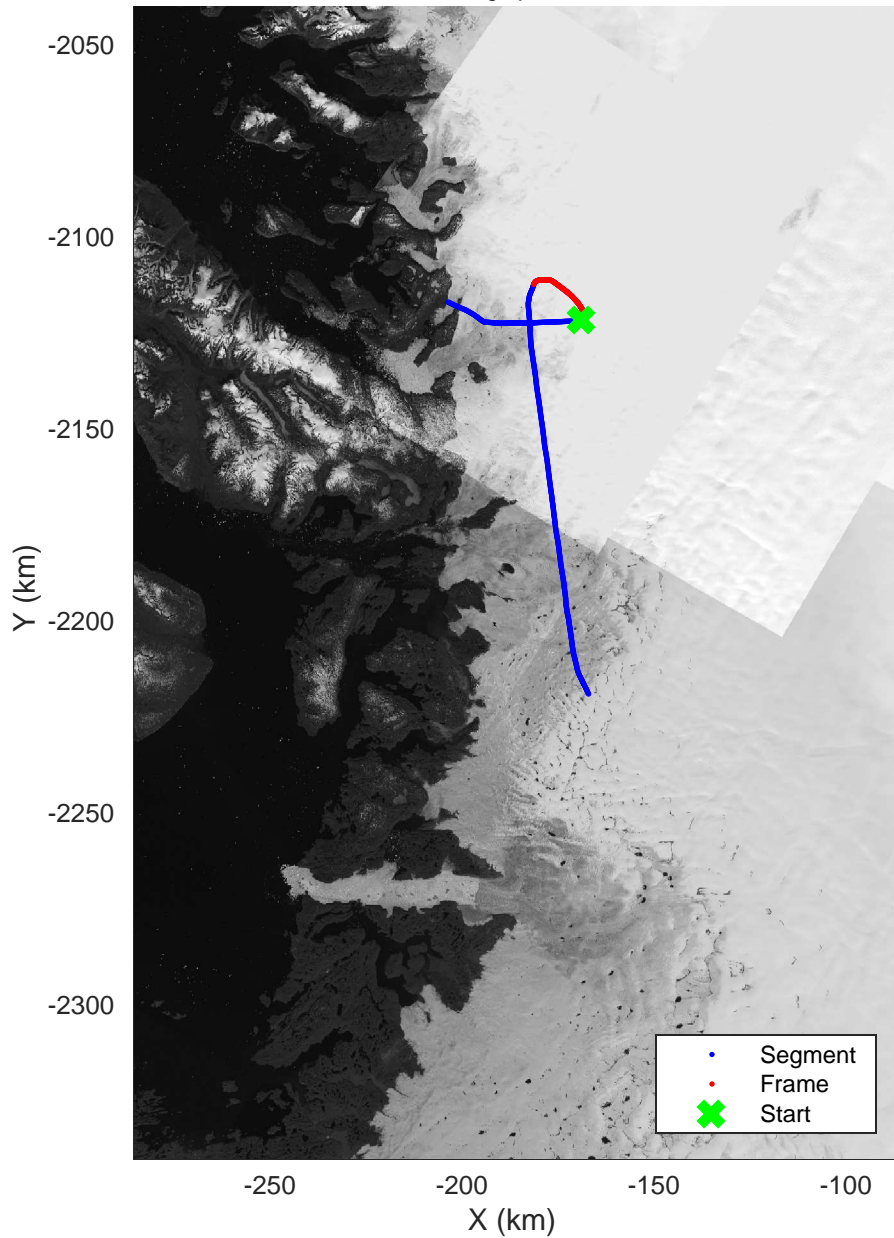

Uummannaq-Swiss Camp
20160426_03_001
Polar Stereograph 70N/-45E

mcords5 2016_Greenland_Polar6: "Uummannaq-Swiss Camp" 20160426_03_001: 14:43:24.1 to 14:52:23.1 GPS

Uummannaq-Swiss Camp
 20160426_03_002
 Polar Stereograph 70N/-45E

mcords5 2016_Greenland_Polar6: "Uummanaq-Swiss Camp" 20160426_03_002: 14:52:24.5 to 14:56:38.1 GPS

Uummannaq-Swiss Camp
20160426_03_003
Polar Stereograph 70N/-45E

mcords5 2016_Greenland_Polar6: "Uummanaq-Swiss Camp" 20160426_03_003: 14:56:39.3 to 15:07:11.0 GPS

Uummannaq-Swiss Camp
20160426_03_004
Polar Stereograph 70N/-45E

mcords5 2016_Greenland_Polar6: "Uummanaq-Swiss Camp" 20160426_03_004: 15:07:12.6 to 15:20:05.8 GPS